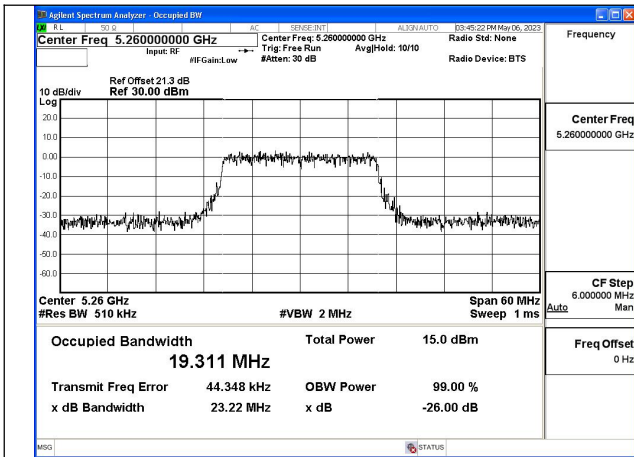

Test Mode: 802.11ax HE20

Test Mode:802.11ax HE20 5260MHz Chain0

Test Mode:802.11ax HE20 5280MHz Chain0

Test Mode:802.11ax HE20 5320MHz Chain0

Test Mode:802.11ax HE20 5260MHz Chain1

Test Mode:802.11ax HE20 5280MHz Chain1

Test Mode:802.11ax HE20 5320MHz Chain1

Test Mode:802.11ac VHT40 5270MHz Chain1

Test Mode:802.11ac VHT40 5310MHz Chain1

Test Mode: 802.11ax HE40

Test Mode:802.11ax HE40 5270MHz Chain0

Test Mode:802.11ax HE40 5310MHz Chain0