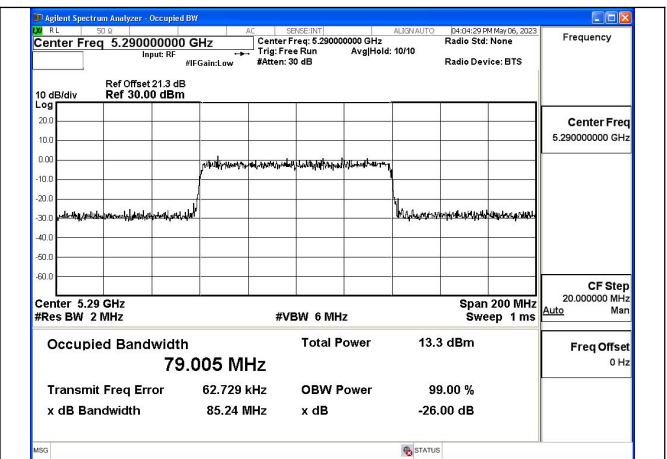

Test Mode:802.11ax HE40 5270MHz Chain1

Test Mode:802.11ax HE40 5310MHz Chain1

Test Mode: 802.11ac VHT80

Test Mode:802.11ac VHT80 5290MHz Chain0

Test Mode:802.11ac VHT80 5290MHz Chain1

Test Mode: 802.11ax HE80

Test Mode:802.11ax HE80 5290MHz Chain0

Test Mode:802.11ax HE80 5290MHz Chain1

Occupied Bandwidth

Offset 21.3dB = Attenuator + Temporary antenna connector loss + Cable loss

Test Mode	Antenna	Occupied Bandwidth (MHz)		
		5260MHz	5280MHz	5320MHz
802.11a	Chain0	17.245	17.439	17.370
802.11a	Chain1	17.125	17.171	17.290
802.11n HT20	Chain0	18.197	18.181	18.065
802.11n HT20	Chain1	18.247	18.317	18.102
802.11ac VHT20	Chain0	18.062	18.042	18.272
802.11ac VHT20	Chain1	18.354	18.228	18.294
802.11ax HE20	Chain0	19.232	19.251	19.291
802.11ax HE20	Chain1	19.209	19.297	19.221