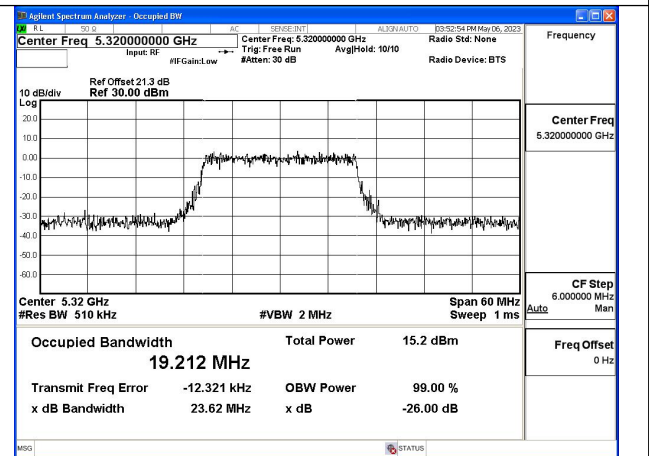

Test Mode: 802.11ax HE20

Test Mode:802.11ax HE20 5260MHz Chain0

Test Mode:802.11ax HE20 5280MHz Chain0

Test Mode:802.11ax HE20 5320MHz Chain0

Test Mode:802.11ax HE20 5260MHz Chain1

Test Mode:802.11ax HE20 5280MHz Chain1

Test Mode:802.11ax HE20 5320MHz Chain1

Test Mode:802.11ac VHT40 5270MHz Chain1

Test Mode:802.11ac VHT40 5310MHz Chain1

Test Mode: 802.11ax HE40

Test Mode:802.11ax HE40 5270MHz Chain0

Test Mode:802.11ax HE40 5310MHz Chain0