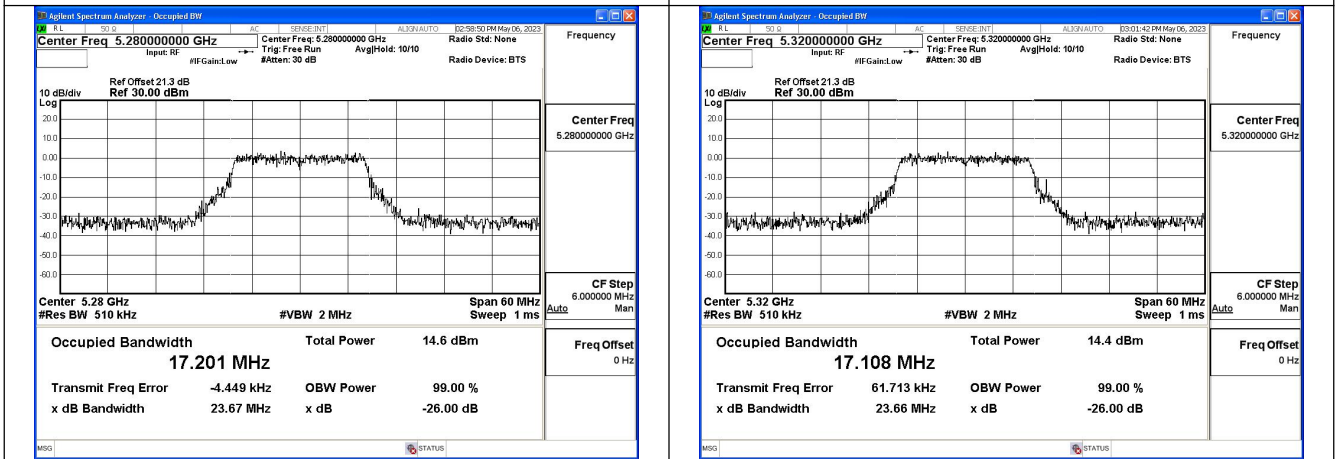

Test Mode: 802.11a

Test Mode:802.11a 5260MHz Chain0

Test Mode:802.11a 5280MHz Chain0

Test Mode:802.11a 5320MHz Chain0

Test Mode:802.11a 5260MHz Chain1

Test Mode:802.11a 5280MHz Chain1

Test Mode:802.11a 5320MHz Chain1

Test Mode: 802.11n HT20

Test Mode:802.11n HT20 5260MHz Chain0

Test Mode:802.11n HT20 5280MHz Chain0

Test Mode:802.11n HT20 5320MHz Chain0

Test Mode:802.11n HT20 5260MHz Chain1

Test Mode:802.11n HT20 5280MHz Chain1