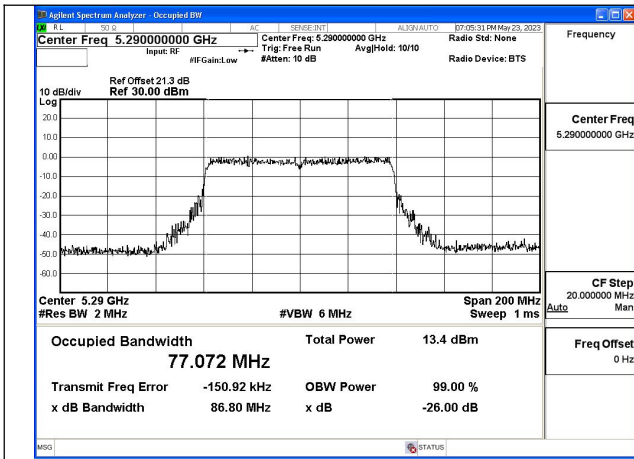

Test Mode:802.11ax HE20 5320MHz Chain1

Test Mode:802.11ac VHT40 5270MHz Chain1

Test Mode:802.11ac VHT40 5310MHz Chain1

Test Mode: 802.11ax HE40

Test Mode:802.11ax HE40 5270MHz Chain0

Test Mode:802.11ax HE40 5310MHz Chain0

Test Mode:802.11ax HE40 5270MHz Chain1

Test Mode:802.11ax HE40 5310MHz Chain1

Test Mode: 802.11ac VHT80

Test Mode:802.11ac VHT80 5290MHz Chain0

Test Mode:802.11ac VHT80 5290MHz Chain1

Test Mode: 802.11ax HE80