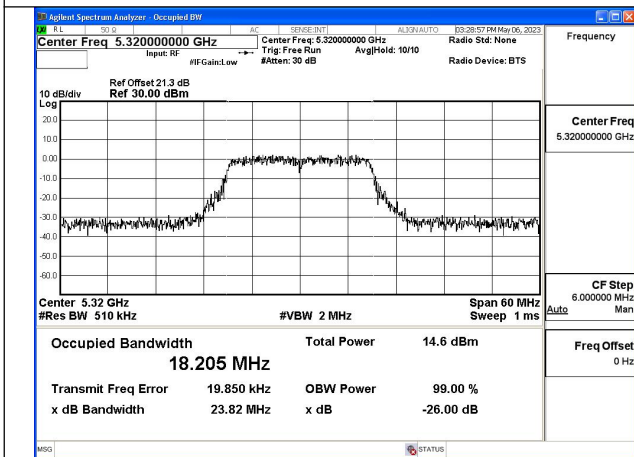

Test Mode: 802.11n HT20

Test Mode:802.11n HT20 5260MHz Chain0

Test Mode:802.11n HT20 5280MHz Chain0

Test Mode:802.11n HT20 5320MHz Chain0

Test Mode:802.11n HT20 5260MHz Chain1

Test Mode:802.11n HT20 5280MHz Chain1

Test Mode:802.11n HT20 5320MHz Chain1

Test Mode: 802.11ac VHT20

Test Mode:802.11ac VHT20 5260MHz Chain0

Test Mode:802.11ac VHT20 5280MHz Chain0

Test Mode:802.11ac VHT20 5320MHz Chain0

Test Mode:802.11ac VHT20 5260MHz Chain1