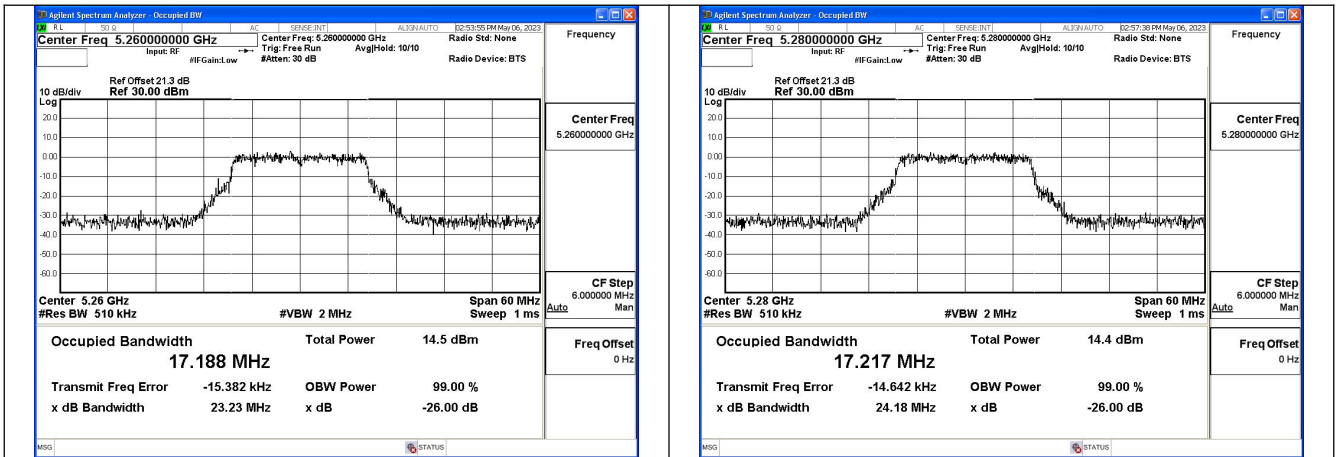

Test Mode: 802.11a