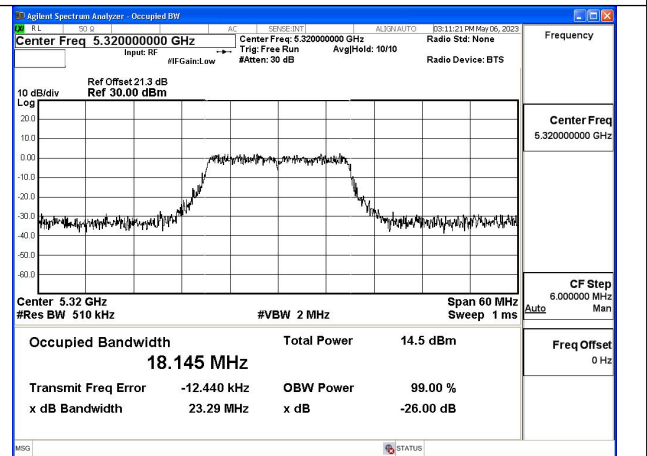

Test Mode: 802.11n HT20

Test Mode:802.11n HT20 5260MHz Chain0

Test Mode:802.11n HT20 5280MHz Chain0

Test Mode:802.11n HT20 5320MHz Chain0

Test Mode:802.11n HT20 5260MHz Chain1

Test Mode:802.11n HT20 5280MHz Chain1

Test Mode:802.11n HT20 5320MHz Chain1

Test Mode: 802.11ac VHT20

Test Mode:802.11ac VHT20 5260MHz Chain0

Test Mode:802.11ac VHT20 5280MHz Chain0

Test Mode:802.11ac VHT20 5320MHz Chain0

Test Mode:802.11ac VHT20 5260MHz Chain1