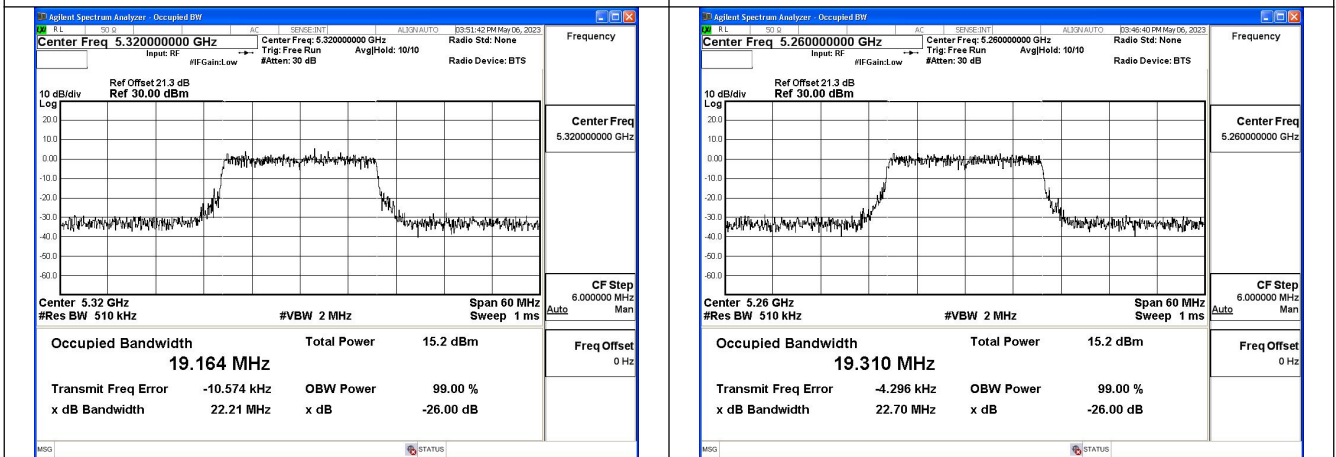

Test Mode:802.11ac VHT20 5280MHz Chain1

Test Mode:802.11ac VHT20 5320MHz Chain1

Test Mode: 802.11ax HE20

Test Mode:802.11ax HE20 5260MHz Chain0

Test Mode:802.11ax HE20 5280MHz Chain0

Test Mode:802.11ax HE20 5320MHz Chain0

Test Mode:802.11ax HE20 5260MHz Chain1

Test Mode:802.11ax HE20 5280MHz Chain1

Test Mode:802.11ax HE20 5320MHz Chain1