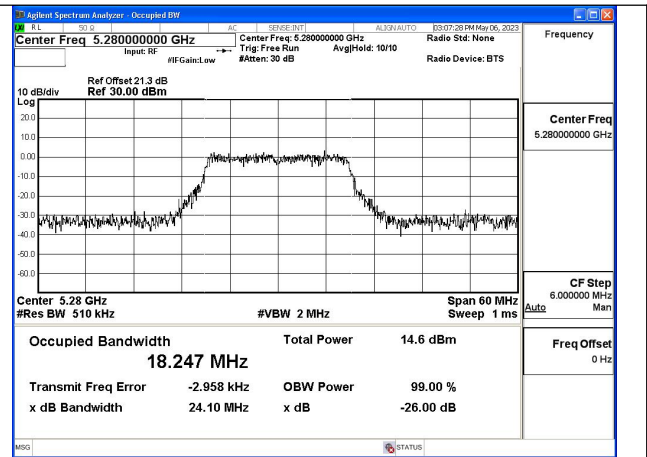

Test Mode: 802.11a

Test Mode:802.11a 5260MHz Chain0

Test Mode:802.11a 5280MHz Chain0

Test Mode:802.11a 5320MHz Chain0

Test Mode:802.11a 5260MHz Chain1

Test Mode:802.11a 5280MHz Chain1

Test Mode:802.11a 5320MHz Chain1

Test Mode: 802.11n HT20

Test Mode:802.11n HT20 5260MHz Chain0

Test Mode:802.11n HT20 5280MHz Chain0

Test Mode:802.11n HT20 5320MHz Chain0

Test Mode:802.11n HT20 5260MHz Chain1

Test Mode:802.11n HT20 5280MHz Chain1