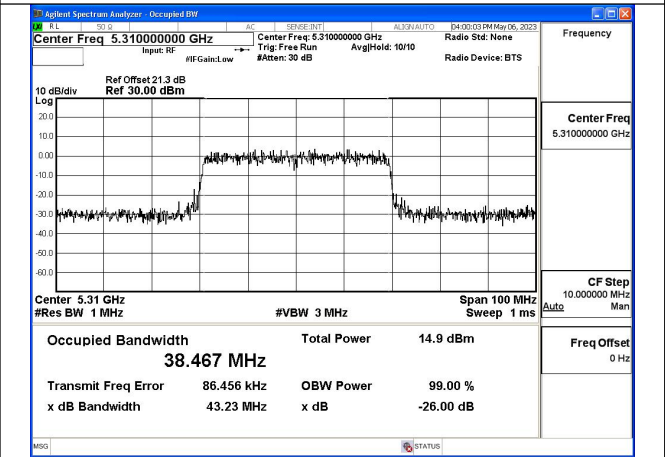

Test Mode:802.11ax HE40 5310MHz Chain1