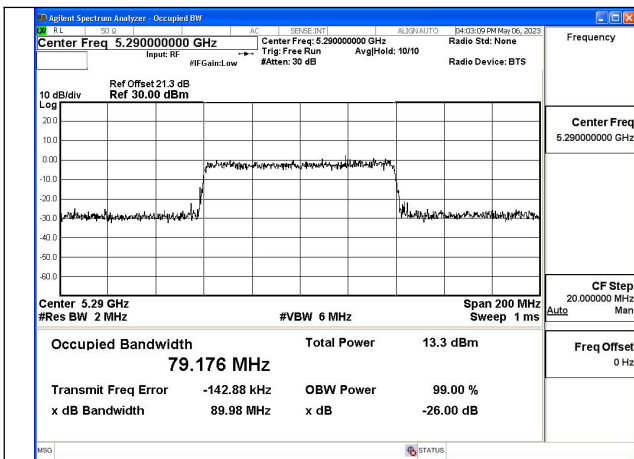

Test Mode:802.11ax HE40 5270MHz Chain1

Test Mode:802.11ax HE40 5310MHz Chain1

Test Mode: 802.11ac VHT80

Test Mode:802.11ac VHT80 5290MHz Chain0

Test Mode:802.11ac VHT80 5290MHz Chain1

Test Mode: 802.11ax HE80

Test Mode:802.11ax HE80 5290MHz Chain0

Test Mode:802.11ax HE80 5290MHz Chain1

Occupied Bandwidth

Offset 21.3dB = Attenuator + Temporary antenna connector loss + Cable loss

Test Mode	Antenna	Occupied Bandwidth (MHz)		
		5260MHz	5280MHz	5320MHz
802.11a	Chain0	17.245	17.439	17.370
802.11a	Chain1	17.125	17.171	17.290
802.11n HT20	Chain0	18.197	18.181	18.065
802.11n HT20	Chain1	18.247	18.317	18.102
802.11ac VHT20	Chain0	18.062	18.042	18.272
802.11ac VHT20	Chain1	18.354	18.228	18.294
802.11ax HE20	Chain0	19.232	19.251	19.291
802.11ax HE20	Chain1	19.209	19.297	19.221