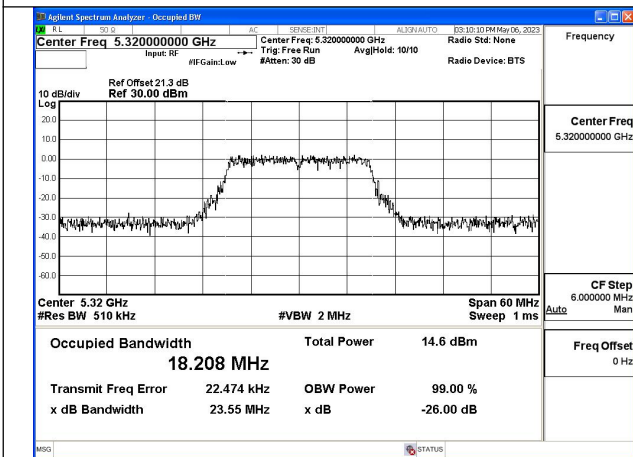

Test Mode:802.11n HT20 5260MHz Chain0

Test Mode:802.11n HT20 5280MHz Chain0