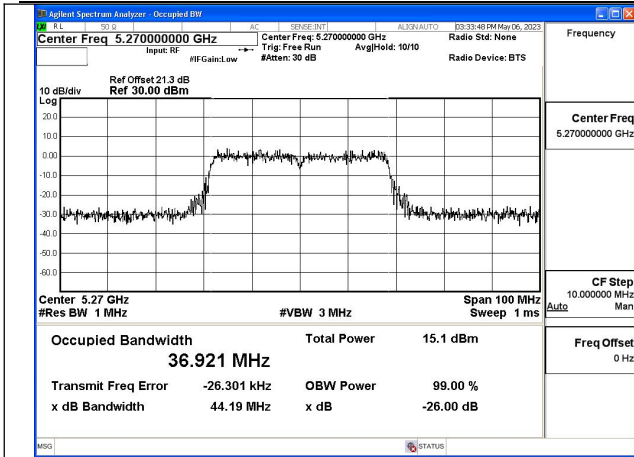

Test Mode: 802.11ax HE20

Test Mode:802.11ax HE20 5260MHz Chain0

Test Mode:802.11ax HE20 5280MHz Chain0

Test Mode:802.11ax HE20 5320MHz Chain0

Test Mode:802.11ax HE20 5260MHz Chain1

Test Mode:802.11ax HE20 5280MHz Chain1

Test Mode:802.11ax HE20 5320MHz Chain1

Test Mode:802.11ac VHT40 5270MHz Chain1

Test Mode:802.11ac VHT40 5310MHz Chain1

Test Mode: 802.11ax HE40

Test Mode:802.11ax HE40 5270MHz Chain0

Test Mode:802.11ax HE40 5310MHz Chain0