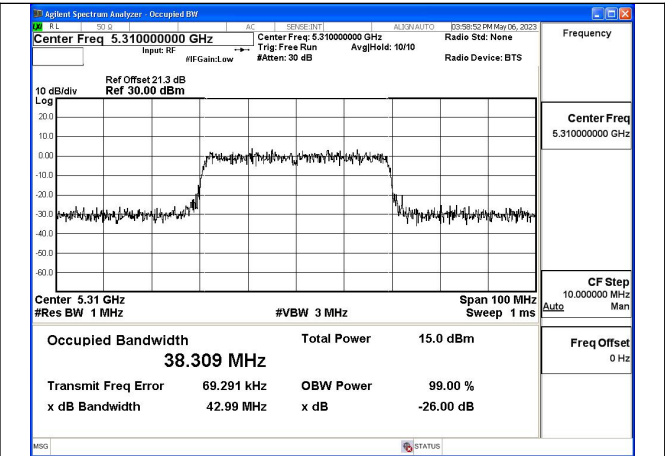

Test Mode:802.11ax HE20 5320MHz Chain1

Test Mode:802.11ac VHT40 5270MHz Chain1

Test Mode:802.11ac VHT40 5310MHz Chain1

Test Mode: 802.11ax HE40

Test Mode:802.11ax HE40 5270MHz Chain0

Test Mode:802.11ax HE40 5310MHz Chain0

Test Mode:802.11ax HE40 5270MHz Chain1

Test Mode:802.11ax HE40 5310MHz Chain1

Test Mode: 802.11ac VHT80

Test Mode:802.11ac VHT80 5290MHz Chain0

Test Mode:802.11ac VHT80 5290MHz Chain1

Test Mode: 802.11ax HE80