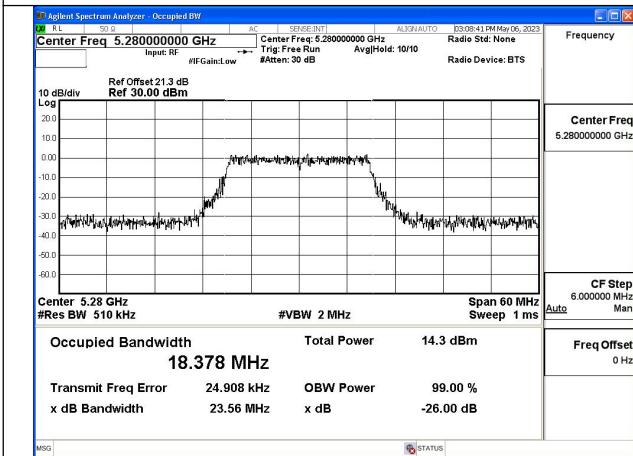

Test Mode: 802.11n HT20

Test Mode:802.11n HT20 5260MHz Chain0

Test Mode:802.11n HT20 5280MHz Chain0

Test Mode:802.11n HT20 5320MHz Chain0

Test Mode:802.11n HT20 5260MHz Chain1

Test Mode:802.11n HT20 5280MHz Chain1

Test Mode:802.11n HT20 5320MHz Chain1

Test Mode: 802.11ac VHT20

Test Mode:802.11ac VHT20 5260MHz Chain0

Test Mode:802.11ac VHT20 5280MHz Chain0

Test Mode:802.11ac VHT20 5320MHz Chain0

Test Mode:802.11ac VHT20 5260MHz Chain1