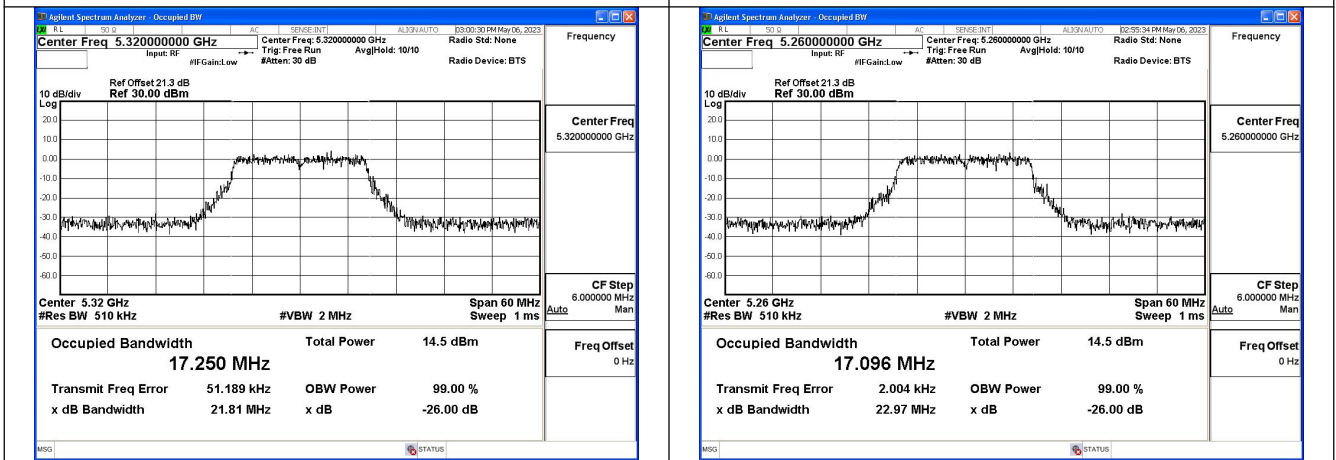

Test Mode:802.11a 5260MHz Chain0

Test Mode:802.11a 5280MHz Chain0