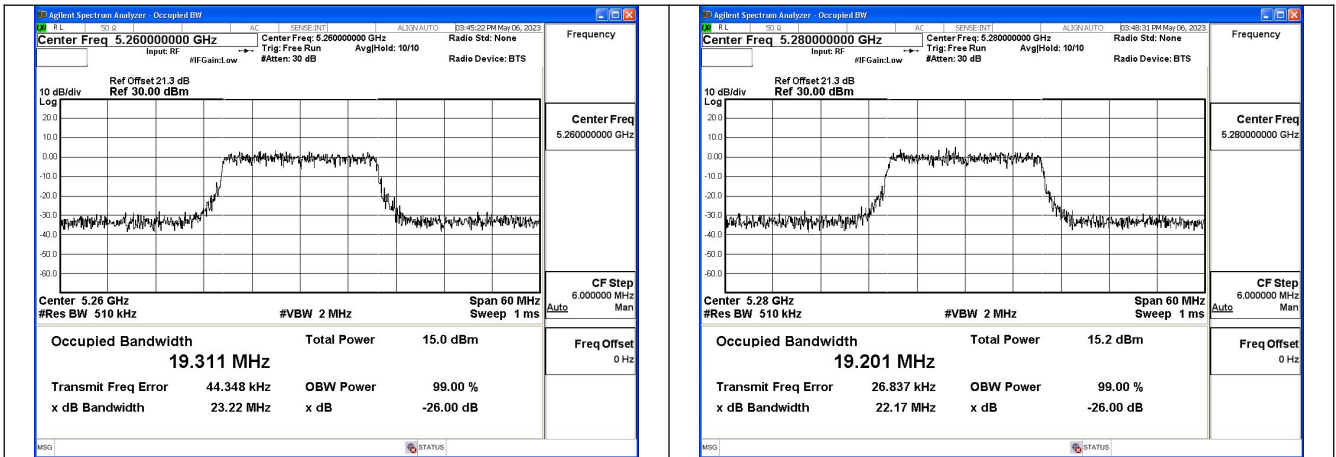

Test Mode:802.11n HT20 5320MHz Chain1

Test Mode: 802.11ac VHT20

Test Mode:802.11ac VHT20 5260MHz Chain0

Test Mode:802.11ac VHT20 5280MHz Chain0

Test Mode:802.11ac VHT20 5320MHz Chain0

Test Mode:802.11ac VHT20 5260MHz Chain1

Test Mode:802.11ac VHT20 5280MHz Chain1

Test Mode:802.11ac VHT20 5320MHz Chain1

Test Mode: 802.11ax HE20

Test Mode:802.11ax HE20 5260MHz Chain0

Test Mode:802.11ax HE20 5280MHz Chain0

Test Mode:802.11ax HE20 5320MHz Chain0