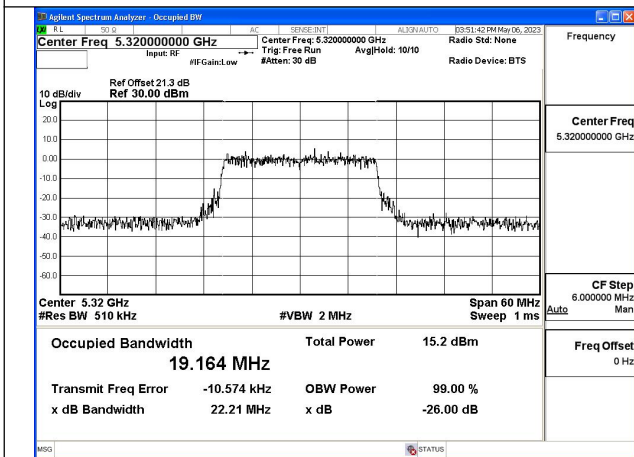

Test Mode: 802.11ax HE20

Test Mode:802.11ax HE20 5260MHz Chain0

Test Mode:802.11ax HE20 5280MHz Chain0

Test Mode:802.11ax HE20 5320MHz Chain0

Test Mode:802.11ax HE20 5260MHz Chain1

Test Mode:802.11ax HE20 5280MHz Chain1

Test Mode:802.11ax HE20 5320MHz Chain1

Test Mode:802.11ac VHT40 5270MHz Chain1

Test Mode:802.11ac VHT40 5310MHz Chain1

Test Mode: 802.11ax HE40

Test Mode:802.11ax HE40 5270MHz Chain0

Test Mode:802.11ax HE40 5310MHz Chain0