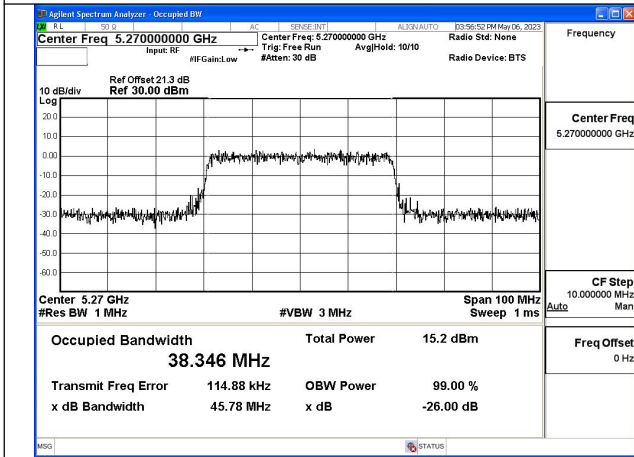

Test Mode:802.11ax HE20 5320MHz Chain1

Test Mode:802.11ac VHT40 5270MHz Chain1

Test Mode:802.11ac VHT40 5310MHz Chain1

Test Mode: 802.11ax HE40

Test Mode:802.11ax HE40 5270MHz Chain0

Test Mode:802.11ax HE40 5310MHz Chain0

Test Mode:802.11ax HE40 5270MHz Chain1

Test Mode:802.11ax HE40 5310MHz Chain1

Test Mode: 802.11ac VHT80

Test Mode:802.11ac VHT80 5290MHz Chain0

Test Mode:802.11ac VHT80 5290MHz Chain1

Test Mode: 802.11ax HE80