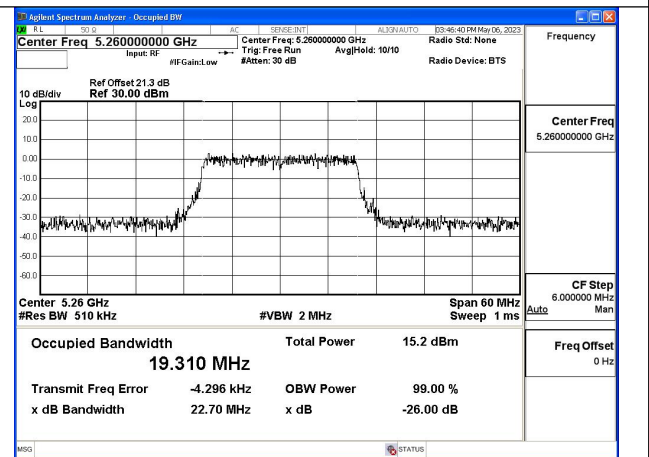

Test Mode: 802.11ax HE20

Test Mode:802.11ax HE20 5260MHz Chain0

Test Mode:802.11ax HE20 5280MHz Chain0

Test Mode:802.11ax HE20 5320MHz Chain0

Test Mode:802.11ax HE20 5260MHz Chain1

Test Mode:802.11ax HE20 5280MHz Chain1

Test Mode:802.11ax HE20 5320MHz Chain1

Test Mode:802.11ac VHT40 5270MHz Chain1

Test Mode:802.11ac VHT40 5310MHz Chain1

Test Mode: 802.11ax HE40

Test Mode:802.11ax HE40 5270MHz Chain0

Test Mode:802.11ax HE40 5310MHz Chain0