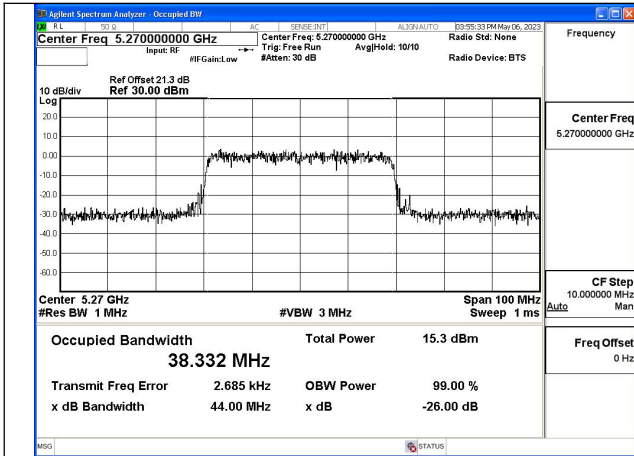

Test Mode:802.11ax HE20 5320MHz Chain1

Test Mode:802.11ac VHT40 5270MHz Chain1

Test Mode:802.11ac VHT40 5310MHz Chain1

Test Mode: 802.11ax HE40

Test Mode:802.11ax HE40 5270MHz Chain0

Test Mode:802.11ax HE40 5310MHz Chain0

Test Mode:802.11ax HE40 5270MHz Chain1

Test Mode:802.11ax HE40 5310MHz Chain1

Test Mode: 802.11ac VHT80

Test Mode:802.11ac VHT80 5290MHz Chain0

Test Mode:802.11ac VHT80 5290MHz Chain1

Test Mode: 802.11ax HE80