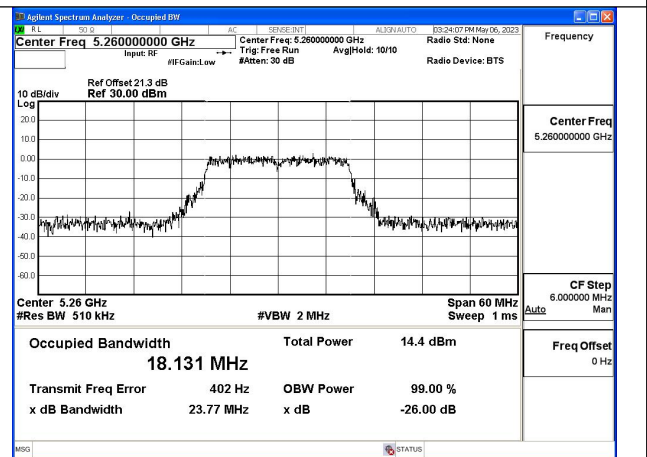

Test Mode: 802.11n HT20

Test Mode:802.11n HT20 5260MHz Chain0

Test Mode:802.11n HT20 5280MHz Chain0

Test Mode:802.11n HT20 5320MHz Chain0

Test Mode:802.11n HT20 5260MHz Chain1

Test Mode:802.11n HT20 5280MHz Chain1

Test Mode:802.11n HT20 5320MHz Chain1

Test Mode: 802.11ac VHT20

Test Mode:802.11ac VHT20 5260MHz Chain0

Test Mode:802.11ac VHT20 5280MHz Chain0

Test Mode:802.11ac VHT20 5320MHz Chain0

Test Mode:802.11ac VHT20 5260MHz Chain1