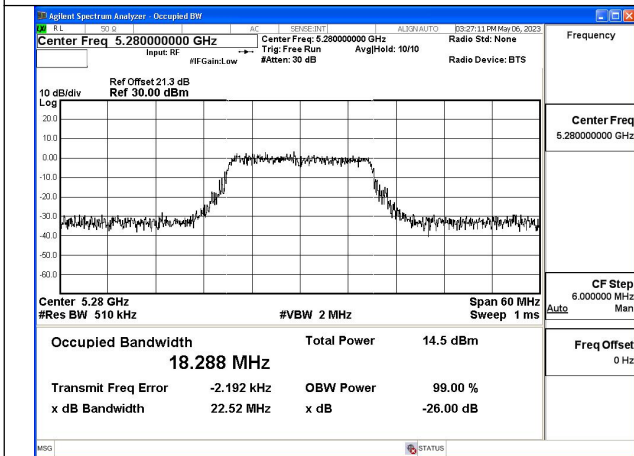

Test Mode:802.11n HT20 5320MHz Chain1

Test Mode: 802.11ac VHT20

Test Mode:802.11ac VHT20 5260MHz Chain0

Test Mode:802.11ac VHT20 5280MHz Chain0

Test Mode:802.11ac VHT20 5320MHz Chain0

Test Mode:802.11ac VHT20 5260MHz Chain1

Test Mode:802.11ac VHT20 5280MHz Chain1

Test Mode:802.11ac VHT20 5320MHz Chain1

Test Mode: 802.11ax HE20

Test Mode:802.11ax HE20 5260MHz Chain0

Test Mode:802.11ax HE20 5280MHz Chain0

Test Mode:802.11ax HE20 5320MHz Chain0