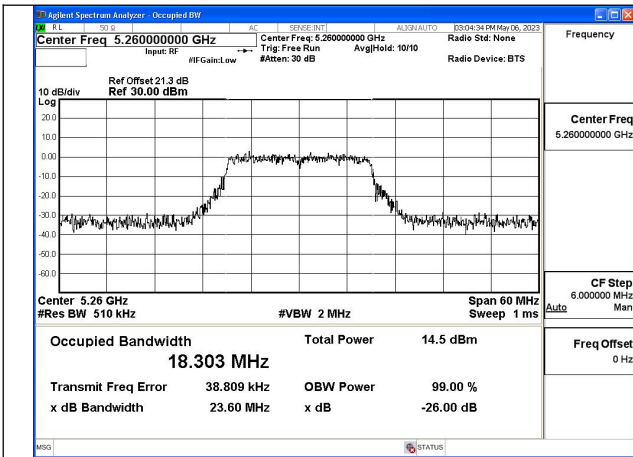

Test Mode: 802.11a

Test Mode:802.11a 5260MHz Chain0

Test Mode:802.11a 5280MHz Chain0

Test Mode:802.11a 5320MHz Chain0

Test Mode:802.11a 5260MHz Chain1

Test Mode:802.11a 5280MHz Chain1

Test Mode:802.11a 5320MHz Chain1

Test Mode: 802.11n HT20

Test Mode:802.11n HT20 5260MHz Chain0

Test Mode:802.11n HT20 5280MHz Chain0

Test Mode:802.11n HT20 5320MHz Chain0

Test Mode:802.11n HT20 5260MHz Chain1

Test Mode:802.11n HT20 5280MHz Chain1