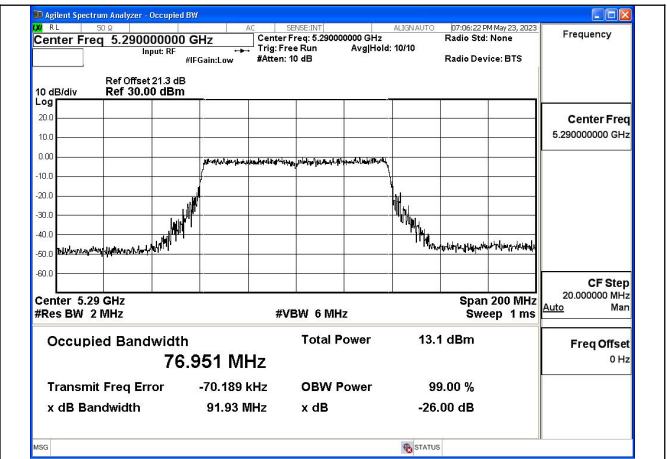

Test Mode:802.11ax HE40 5270MHz Chain1

Test Mode:802.11ax HE40 5310MHz Chain1

Test Mode: 802.11ac VHT80

Test Mode:802.11ac VHT80 5290MHz Chain0

Test Mode:802.11ac VHT80 5290MHz Chain1

Test Mode: 802.11ax HE80

Test Mode:802.11ax HE80 5290MHz Chain0

Test Mode:802.11ax HE80 5290MHz Chain1

Occupied Bandwidth

Offset 21.3dB = Attenuator + Temporary antenna connector loss + Cable loss

Test Mode	Antenna	Occupied Bandwidth (MHz)		
		5260MHz	5280MHz	5320MHz
802.11a	Chain0	17.245	17.439	17.370
802.11a	Chain1	17.125	17.171	17.290
802.11n HT20	Chain0	18.197	18.181	18.065
802.11n HT20	Chain1	18.247	18.317	18.102
802.11ac VHT20	Chain0	18.062	18.042	18.272
802.11ac VHT20	Chain1	18.354	18.228	18.294
802.11ax HE20	Chain0	19.232	19.251	19.291
802.11ax HE20	Chain1	19.209	19.297	19.221