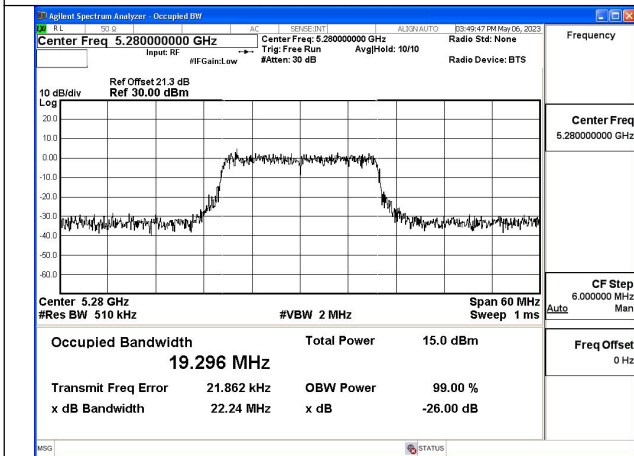

Test Mode: 802.11ax HE20

Test Mode:802.11ax HE20 5260MHz Chain0

Test Mode:802.11ax HE20 5280MHz Chain0

Test Mode:802.11ax HE20 5320MHz Chain0

Test Mode:802.11ax HE20 5260MHz Chain1

Test Mode:802.11ax HE20 5280MHz Chain1

Test Mode:802.11ax HE20 5320MHz Chain1

Test Mode:802.11ac VHT40 5270MHz Chain1

Test Mode:802.11ac VHT40 5310MHz Chain1

Test Mode: 802.11ax HE40

Test Mode:802.11ax HE40 5270MHz Chain0

Test Mode:802.11ax HE40 5310MHz Chain0