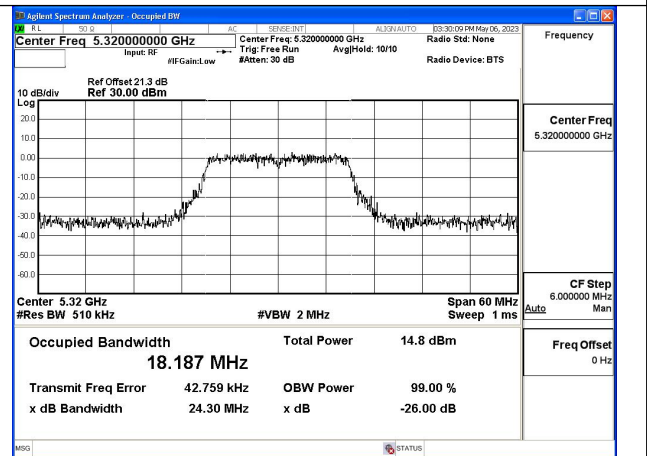

Test Mode:802.11n HT20 5320MHz Chain1

Test Mode: 802.11ac VHT20

Test Mode:802.11ac VHT20 5260MHz Chain0

Test Mode:802.11ac VHT20 5280MHz Chain0

Test Mode:802.11ac VHT20 5320MHz Chain0

Test Mode:802.11ac VHT20 5260MHz Chain1

Test Mode:802.11ac VHT20 5280MHz Chain1

Test Mode:802.11ac VHT20 5320MHz Chain1

Test Mode: 802.11ax HE20

Test Mode:802.11ax HE20 5260MHz Chain0

Test Mode:802.11ax HE20 5280MHz Chain0

Test Mode:802.11ax HE20 5320MHz Chain0