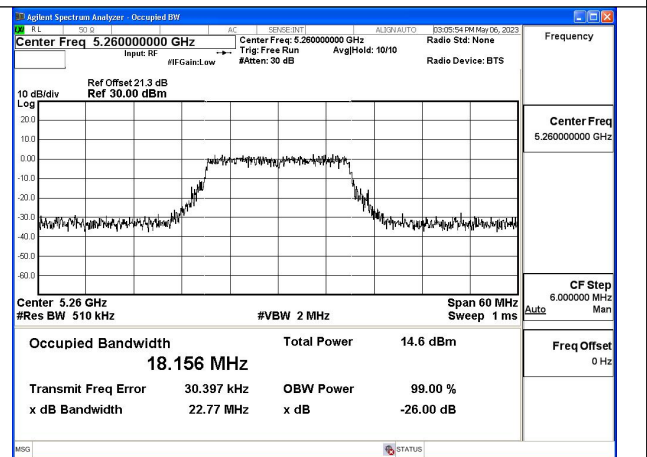

Test Mode: 802.11a

Test Mode:802.11a 5260MHz Chain0

Test Mode:802.11a 5280MHz Chain0

Test Mode:802.11a 5320MHz Chain0

Test Mode:802.11a 5260MHz Chain1

Test Mode:802.11a 5280MHz Chain1

Test Mode:802.11a 5320MHz Chain1

Test Mode: 802.11n HT20

Test Mode:802.11n HT20 5260MHz Chain0

Test Mode:802.11n HT20 5280MHz Chain0

Test Mode:802.11n HT20 5320MHz Chain0

Test Mode:802.11n HT20 5260MHz Chain1

Test Mode:802.11n HT20 5280MHz Chain1