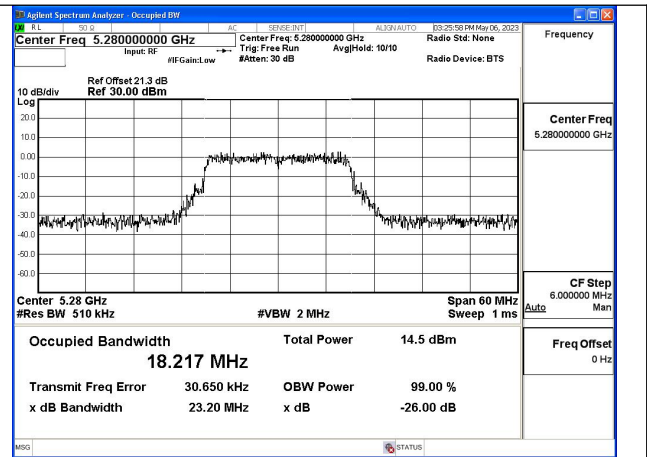

Test Mode: 802.11n HT20

Test Mode:802.11n HT20 5260MHz Chain0

Test Mode:802.11n HT20 5280MHz Chain0

Test Mode:802.11n HT20 5320MHz Chain0

Test Mode:802.11n HT20 5260MHz Chain1

Test Mode:802.11n HT20 5280MHz Chain1

Test Mode:802.11n HT20 5320MHz Chain1

Test Mode: 802.11ac VHT20

Test Mode:802.11ac VHT20 5260MHz Chain0

Test Mode:802.11ac VHT20 5280MHz Chain0

Test Mode:802.11ac VHT20 5320MHz Chain0

Test Mode:802.11ac VHT20 5260MHz Chain1