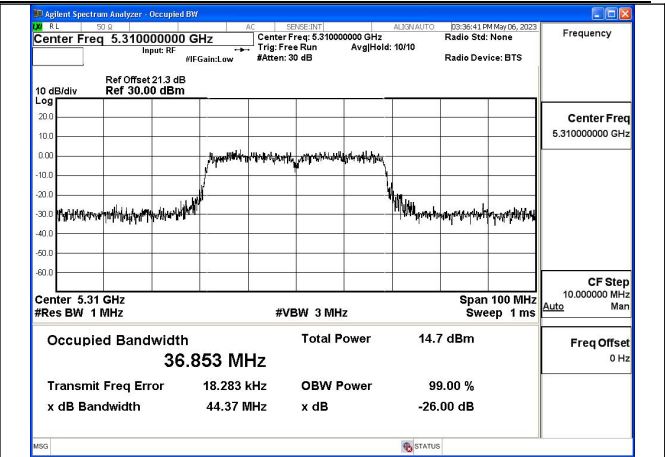

Test Mode:802.11ac VHT40 5310MHz Chain1