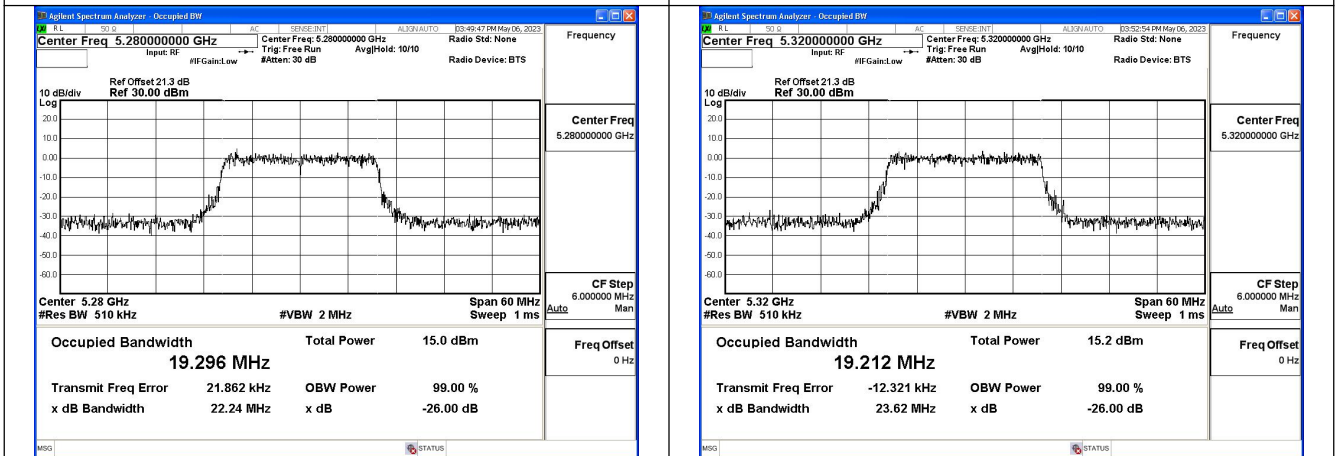

Test Mode:802.11ac VHT20 5280MHz Chain1

Test Mode:802.11ac VHT20 5320MHz Chain1

Test Mode: 802.11ax HE20

Test Mode:802.11ax HE20 5260MHz Chain0

Test Mode:802.11ax HE20 5280MHz Chain0

Test Mode:802.11ax HE20 5320MHz Chain0

Test Mode:802.11ax HE20 5260MHz Chain1

Test Mode:802.11ax HE20 5280MHz Chain1

Test Mode:802.11ax HE20 5320MHz Chain1