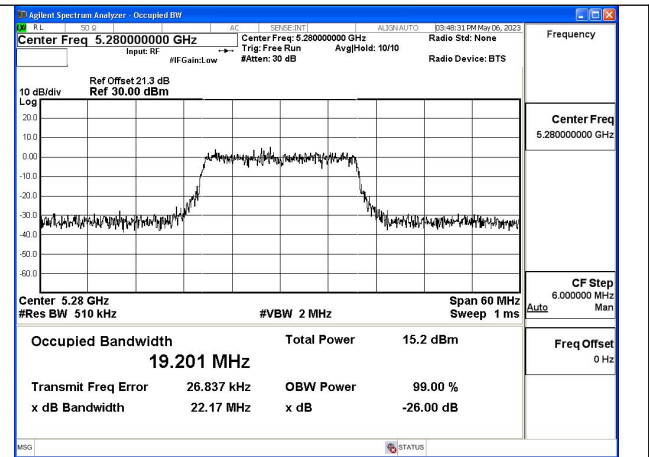

Test Mode: 802.11ax HE20

Test Mode:802.11ax HE20 5260MHz Chain0

Test Mode:802.11ax HE20 5280MHz Chain0

Test Mode:802.11ax HE20 5320MHz Chain0

Test Mode:802.11ax HE20 5260MHz Chain1

Test Mode:802.11ax HE20 5280MHz Chain1

Test Mode:802.11ax HE20 5320MHz Chain1

Test Mode:802.11ac VHT40 5270MHz Chain1

Test Mode:802.11ac VHT40 5310MHz Chain1

Test Mode: 802.11ax HE40

Test Mode:802.11ax HE40 5270MHz Chain0

Test Mode:802.11ax HE40 5310MHz Chain0