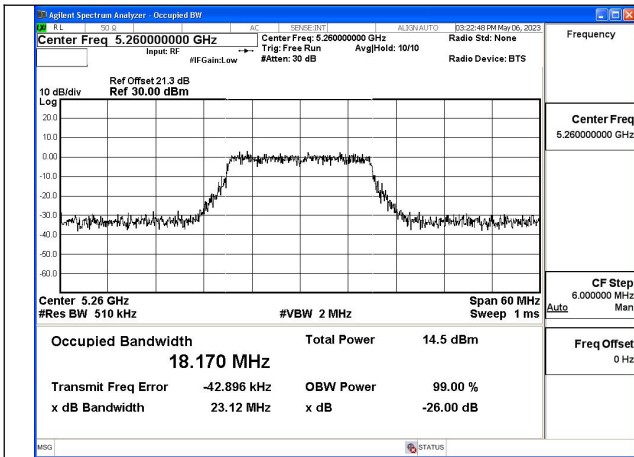

Test Mode: 802.11n HT20

Test Mode:802.11n HT20 5260MHz Chain0

Test Mode:802.11n HT20 5280MHz Chain0

Test Mode:802.11n HT20 5320MHz Chain0

Test Mode:802.11n HT20 5260MHz Chain1

Test Mode:802.11n HT20 5280MHz Chain1

Test Mode:802.11n HT20 5320MHz Chain1

Test Mode: 802.11ac VHT20

Test Mode:802.11ac VHT20 5260MHz Chain0

Test Mode:802.11ac VHT20 5280MHz Chain0

Test Mode:802.11ac VHT20 5320MHz Chain0

Test Mode:802.11ac VHT20 5260MHz Chain1