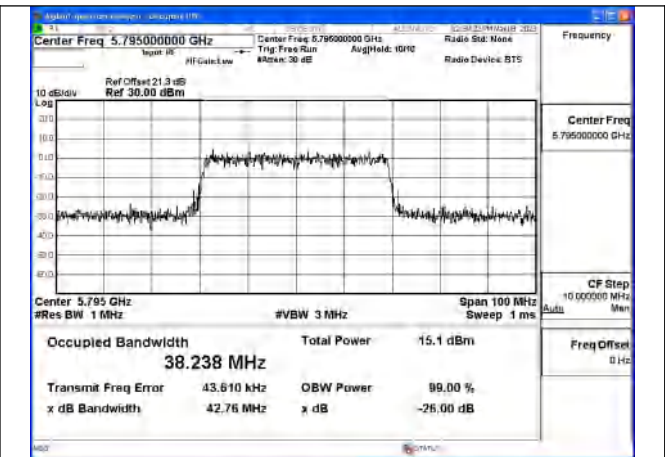

Mode:802.11ac VHT40 Frequency:5755MHz
Ant:Chain1

Mode:802.11ac VHT40 Frequency:5795MHz
Ant:Chain1

Test Mode: 802.11ax HE40

Mode:802.11ax HE40 Frequency:5755MHz Ant:Chain0

Mode:802.11ax HE40 Frequency:5795MHz Ant:Chain0