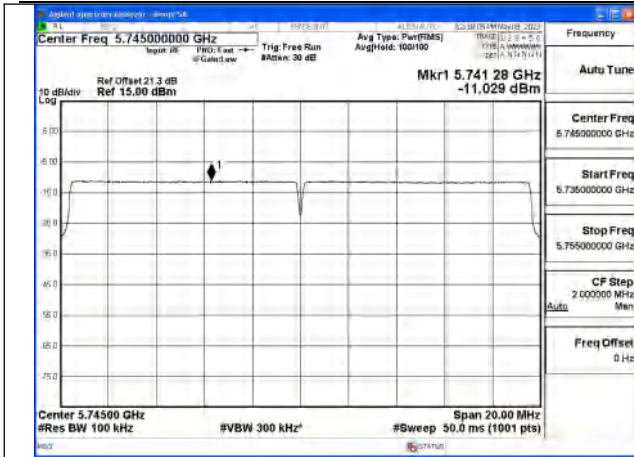

Mode:802.11ax HE20 Tone:52T Frequency:5785MHz
 Ant:Chain1

Mode:802.11ax HE20 Tone:52T Frequency:5825MHz
 Ant:Chain1

Mode:802.11ax HE20 Tone:106T Frequency:5745MHz
 Ant:Chain0

Mode:802.11ax HE20 Tone:106T Frequency:5785MHz
 Ant:Chain0

Mode:802.11ax HE20 Tone:106T Frequency:5825MHz
 Ant:Chain0

Mode:802.11ax HE20 Tone:106T Frequency:5745MHz
 Ant:Chain1

Mode:802.11ax HE20 Tone:106T Frequency:5785MHz
 Ant:Chain1

Mode:802.11ax HE20 Tone:106T Frequency:5825MHz
 Ant:Chain1

Mode:802.11ax HE20 Tone:242T Frequency:5745MHz
 Ant:Chain0

Mode:802.11ax HE20 Tone:242T Frequency:5785MHz
 Ant:Chain0

Mode:802.11ax HE20 Tone:242T Frequency:5825MHz
 Ant:Chain0

Mode:802.11ax HE20 Tone:242T Frequency:5745MHz
 Ant:Chain1