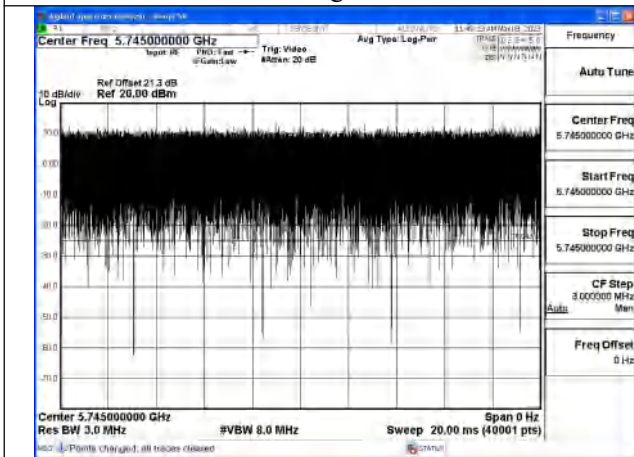

Note: Correction Factor=10*log (1/Duty Cycle)

Fig.1

Fig.2

Fig.3

Fig.4

Fig.5

Fig.6

Fig.7