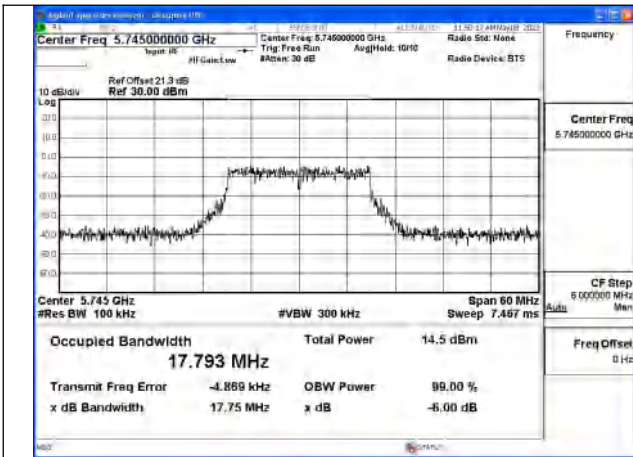

Test Mode: 802.11ac VHT20

Mode:802.11ac VHT20 Frequency:5745MHz
Ant:Chain0