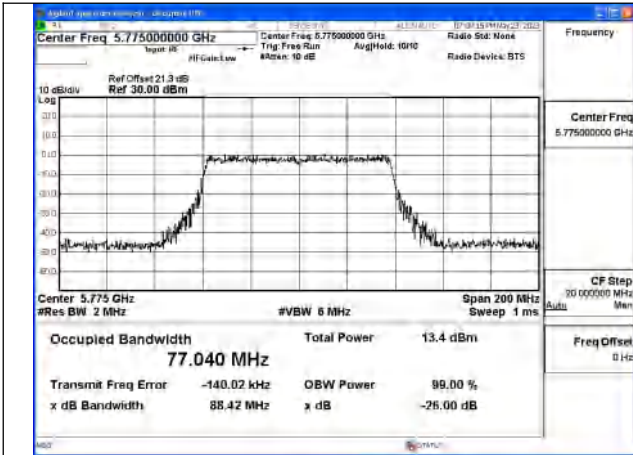

Test Mode: 802.11ac VHT80

Test Mode:802.11ac VHT80 5775MHz Chain0