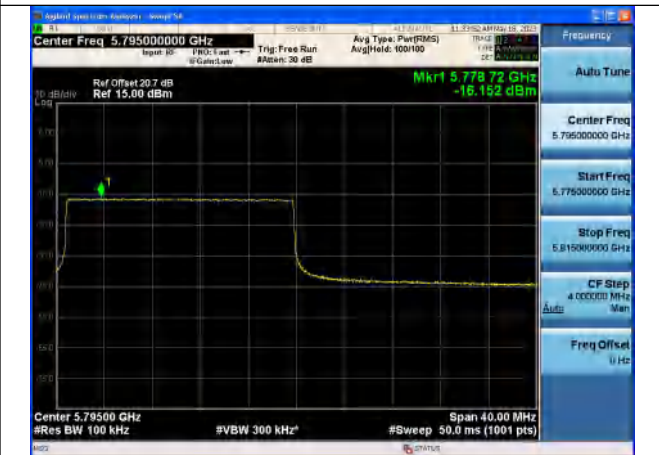

Mode:802.11ax HE40 Tone:52T Frequency:5755MHz
Ant:Chain1

Mode:802.11ax HE40 Tone:52T Frequency:5795MHz
Ant:Chain1

Mode:802.11ax HE40 Tone:106T Frequency:5755MHz
Ant:Chain0

Mode:802.11ax HE40 Tone:106T Frequency:5795MHz
Ant:Chain0

Mode:802.11ax HE40 Tone:106T Frequency:5755MHz
Ant:Chain1

Mode:802.11ax HE40 Tone:106T Frequency:5795MHz
Ant:Chain1

Mode:802.11ax HE40 Tone:242T Frequency:5755MHz
Ant:Chain0

Mode:802.11ax HE40 Tone:242T Frequency:5795MHz
Ant:Chain0

Mode:802.11ax HE40 Tone:242T Frequency:5755MHz
Ant:Chain1

Mode:802.11ax HE40 Tone:242T Frequency:5795MHz
Ant:Chain1

Mode:802.11ax HE40 Tone:484T Frequency:5755MHz
Ant:Chain0

Mode:802.11ax HE40 Tone:484T Frequency:5795MHz
Ant:Chain0