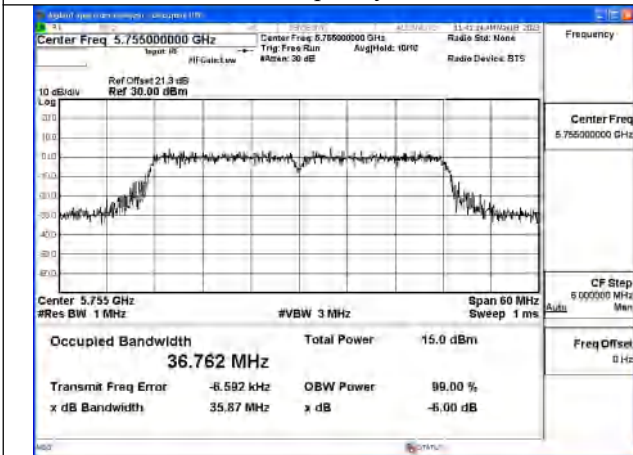

Mode:802.11ax HE20 Frequency:5785MHz Ant:Chain1

Mode:802.11ax HE20 Frequency:5825MHz Ant:Chain1

Test Mode: 802.11n HT40

Mode:802.11n HT40 Frequency:5755MHz Ant:Chain0

Mode:802.11n HT40 Frequency:5795MHz Ant:Chain0