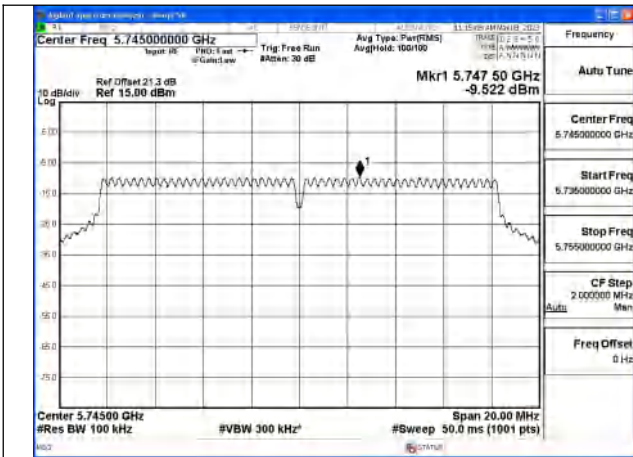

Test Mode: 802.11a

Mode:802.11a Frequency:5745MHz Ant:Chain0