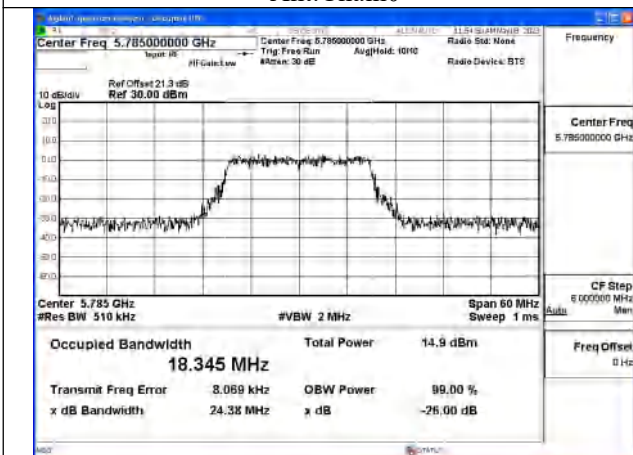

Mode:802.11ac VHT20 Frequency:5785MHz
Ant:Chain1