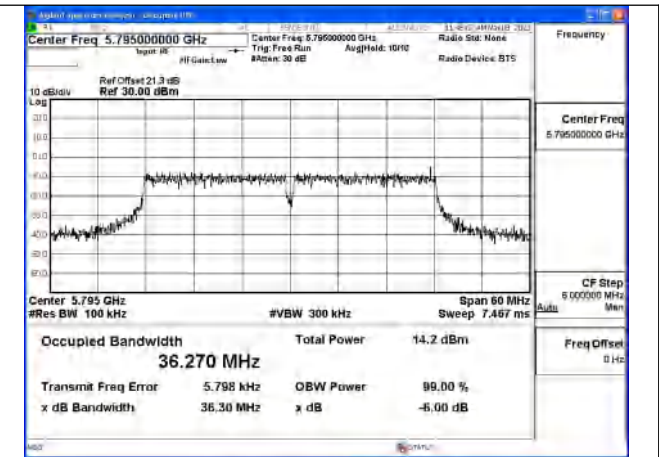

Test Mode: 802.11n HT40

Mode:802.11n HT40 Frequency:5795MHz Ant:Chain0