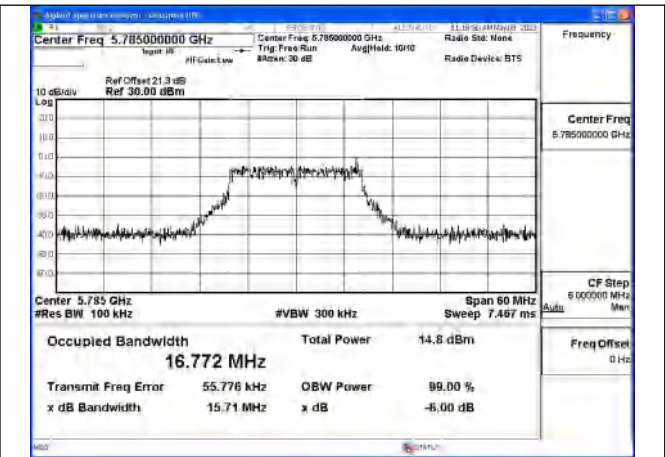

Test Mode: 802.11a

Mode:802.11a Frequency:5785MHz Ant:Chain0