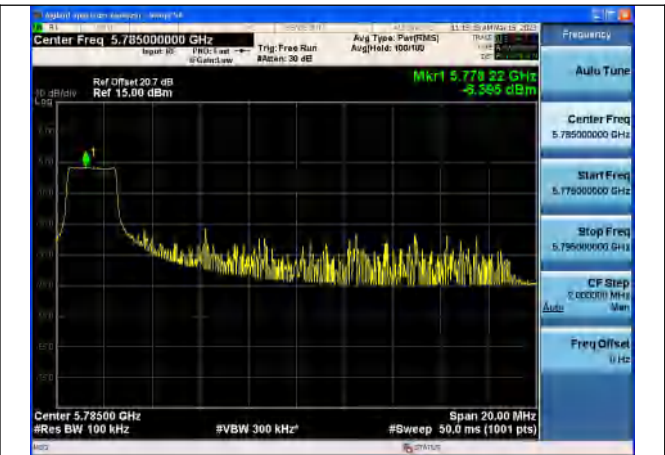

Test Mode: 802.11ac VHT20

Mode:802.11ac VHT20 Frequency:5745MHz
Ant:Chain0

Mode:802.11ac VHT20 Frequency:5785MHz
Ant:Chain0

Mode:802.11ac VHT20 Frequency:5825MHz
Ant:Chain0

Mode:802.11ac VHT20 Frequency:5745MHz
Ant:Chain1

Mode:802.11ac VHT20 Frequency:5785MHz
Ant:Chain1

Mode:802.11ac VHT20 Frequency:5825MHz
Ant:Chain1

Test Mode: 802.11ax HE20

Mode:802.11ax HE20 Tone:26T Frequency:5745MHz
 Ant:Chain0

Mode:802.11ax HE20 Tone:26T Frequency:5785MHz
 Ant:Chain0

Mode:802.11ax HE20 Tone:26T Frequency:5825MHz
 Ant:Chain0

Mode:802.11ax HE20 Tone:26T Frequency:5745MHz
 Ant:Chain1

Mode:802.11ax HE20 Tone:26T Frequency:5785MHz
 Ant:Chain1

Mode:802.11ax HE20 Tone:26T Frequency:5825MHz
 Ant:Chain1