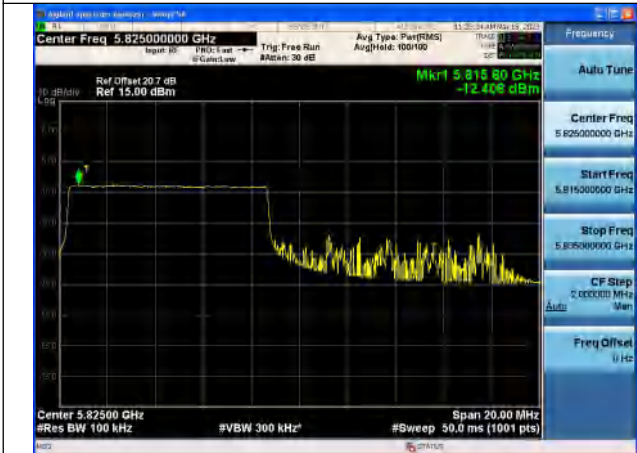

Mode:802.11ax HE20 Tone:52T Frequency:5745MHz
 Ant:Chain0

Mode:802.11ax HE20 Tone:52T Frequency:5785MHz
 Ant:Chain0

Mode:802.11ax HE20 Tone:52T Frequency:5825MHz
 Ant:Chain0

Mode:802.11ax HE20 Tone:52T Frequency:5745MHz
 Ant:Chain1

Mode:802.11ax HE20 Tone:52T Frequency:5785MHz
 Ant:Chain1

Mode:802.11ax HE20 Tone:52T Frequency:5825MHz
 Ant:Chain1

Mode:802.11ax HE20 Tone:106T Frequency:5745MHz
 Ant:Chain0

Mode:802.11ax HE20 Tone:106T Frequency:5785MHz
 Ant:Chain0

Mode:802.11ax HE20 Tone:106T Frequency:5825MHz
 Ant:Chain0

Mode:802.11ax HE20 Tone:106T Frequency:5745MHz
 Ant:Chain1

Mode:802.11ax HE20 Tone:106T Frequency:5785MHz
 Ant:Chain1

Mode:802.11ax HE20 Tone:106T Frequency:5825MHz
 Ant:Chain1

Mode:802.11ax HE20 Tone:242T Frequency:5745MHz
 Ant:Chain0

Mode:802.11ax HE20 Tone:242T Frequency:5785MHz
 Ant:Chain0

Mode:802.11ax HE20 Tone:242T Frequency:5825MHz
 Ant:Chain0

Mode:802.11ax HE20 Tone:242T Frequency:5745MHz
 Ant:Chain1