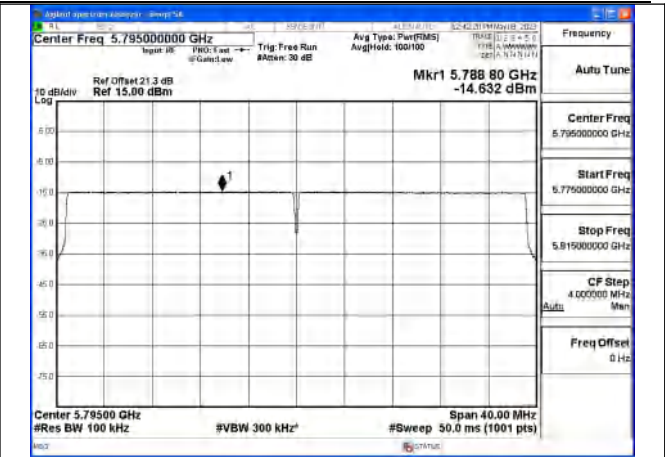

Mode:802.11ax HE40 Tone:106T Frequency:5755MHz
Ant:Chain1

Mode:802.11ax HE40 Tone:106T Frequency:5795MHz
Ant:Chain1

Mode:802.11ax HE40 Tone:242T Frequency:5755MHz
Ant:Chain0

Mode:802.11ax HE40 Tone:242T Frequency:5795MHz
Ant:Chain0

Mode:802.11ax HE40 Tone:242T Frequency:5755MHz
Ant:Chain1

Mode:802.11ax HE40 Tone:242T Frequency:5795MHz
Ant:Chain1

Mode:802.11ax HE40 Tone:484T Frequency:5755MHz
Ant:Chain0

Mode:802.11ax HE40 Tone:484T Frequency:5795MHz
Ant:Chain0

Mode:802.11ax HE40 Tone:484T Frequency:5755MHz
Ant:Chain1

Mode:802.11ax HE40 Tone:484T Frequency:5795MHz
Ant:Chain1

Test Mode: 802.11ac VHT80

Mode:802.11ac VHT80 Frequency:5775MHz
Ant:Chain0

Mode:802.11ac VHT80 Frequency:5775MHz
Ant:Chain1