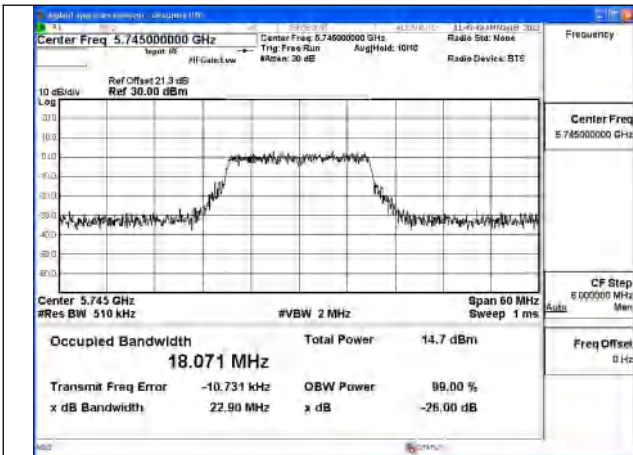

Test Mode: 802.11ac VHT20

Mode:802.11ac VHT20 Frequency:5745MHz
Ant:Chain0