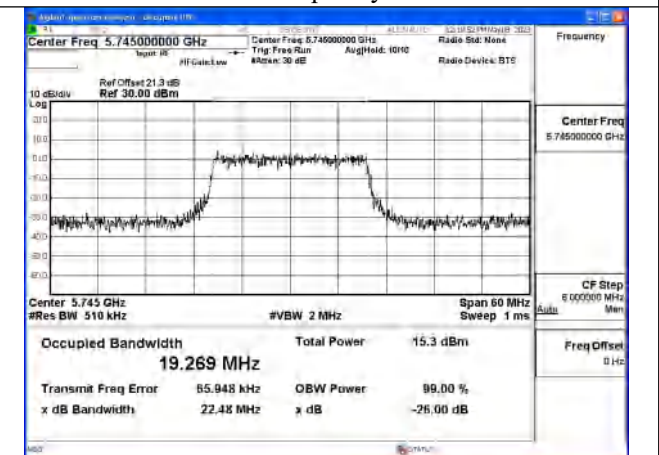

Mode:802.11ax HE20 Frequency:5745MHz Ant:Chain1