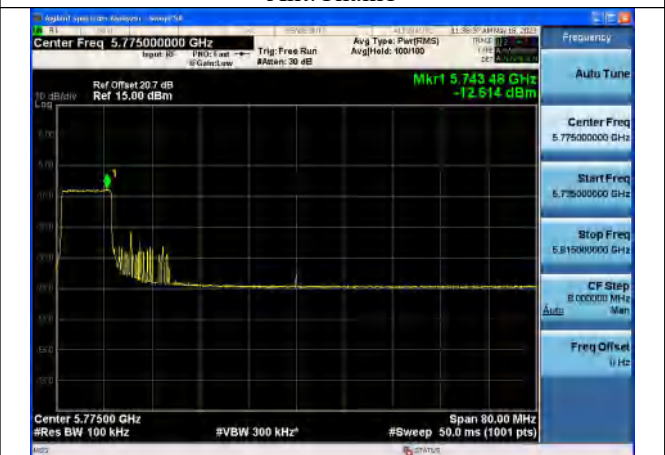

Mode:802.11ax HE40 Tone:484T Frequency:5755MHz
Ant:Chain1

Mode:802.11ax HE40 Tone:484T Frequency:5795MHz
Ant:Chain1

Test Mode: 802.11ac VHT80

Mode:802.11ac VHT80 Frequency:5775MHz
Ant:Chain0

Mode:802.11ac VHT80 Frequency:5775MHz
Ant:Chain1

Test Mode: 802.11ax HE80

Mode:802.11ax HE80 Tone:26T Frequency:5775MHz
 Ant:Chain0

Mode:802.11ax HE80 Tone:26T Frequency:5775MHz
 Ant:Chain1

Mode:802.11ax HE80 Tone:52T Frequency:5775MHz
 Ant:Chain0

Mode:802.11ax HE80 Tone:52T Frequency:5775MHz
 Ant:Chain1

Mode:802.11ax HE80 Tone:106T Frequency:5775MHz
 Ant:Chain0

Mode:802.11ax HE80 Tone:106T Frequency:5775MHz
 Ant:Chain1

Mode:802.11ax HE80 Tone:242T Frequency:5775MHz
Ant:Chain0

Mode:802.11ax HE80 Tone:242T Frequency:5775MHz
Ant:Chain1