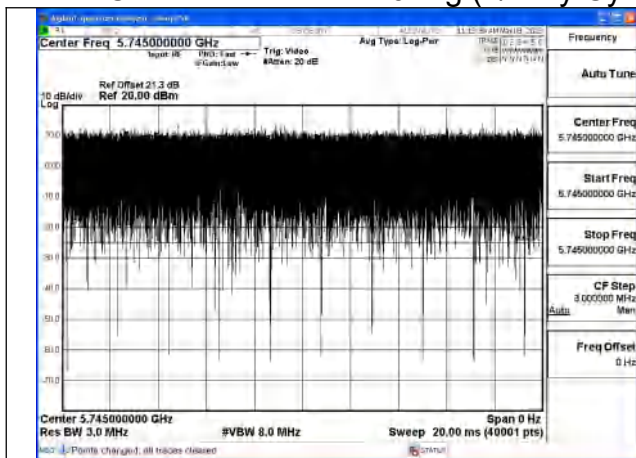

Note: Correction Factor=10*log (1/Duty Cycle)

Fig.1

Fig.2

Fig.3

Fig.4

Fig.5

Fig.6

Fig.7