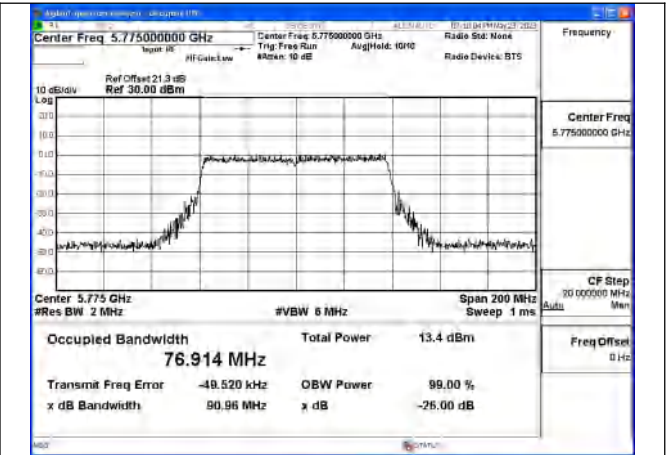

Mode:802.11ax HE40 Frequency:5755MHz Ant:Chain1

Mode:802.11ax HE40 Frequency:5795MHz Ant:Chain1

Test Mode: 802.11ac VHT80

Test Mode:802.11ac VHT80 5775MHz Chain0

Test Mode:802.11ac VHT80 5775MHz Chain1

Test Mode: 802.11ax HE80