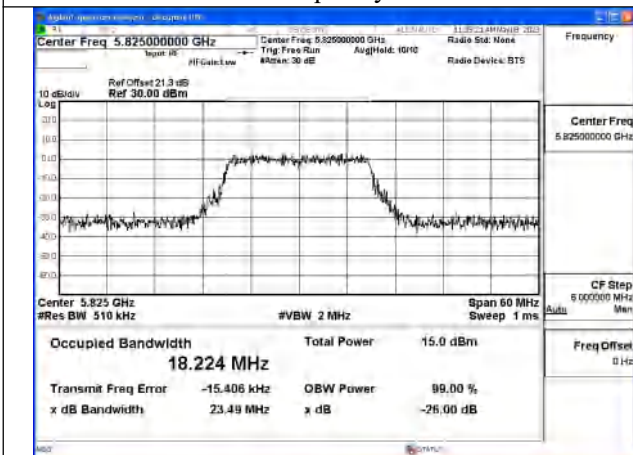

Mode:802.11a Frequency:5825MHz Ant:Chain1

Test Mode: 802.11n HT20

Mode:802.11n HT20 Frequency:5745MHz Ant:Chain0

Mode:802.11n HT20 Frequency:5785MHz Ant:Chain0

Mode:802.11n HT20 Frequency:5825MHz Ant:Chain0