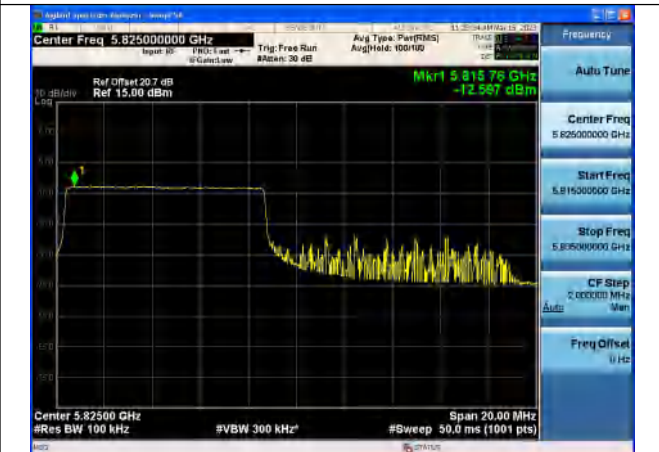

Mode:802.11ax HE20 Tone:52T Frequency:5745MHz
 Ant:Chain0

Mode:802.11ax HE20 Tone:52T Frequency:5785MHz
 Ant:Chain0

Mode:802.11ax HE20 Tone:52T Frequency:5825MHz
 Ant:Chain0

Mode:802.11ax HE20 Tone:52T Frequency:5745MHz
 Ant:Chain1

Mode:802.11ax HE20 Tone:52T Frequency:5785MHz
 Ant:Chain1

Mode:802.11ax HE20 Tone:52T Frequency:5825MHz
 Ant:Chain1

Mode:802.11ax HE20 Tone:106T Frequency:5745MHz
 Ant:Chain0

Mode:802.11ax HE20 Tone:106T Frequency:5785MHz
 Ant:Chain0

Mode:802.11ax HE20 Tone:106T Frequency:5825MHz
 Ant:Chain0

Mode:802.11ax HE20 Tone:106T Frequency:5745MHz
 Ant:Chain1

Mode:802.11ax HE20 Tone:106T Frequency:5785MHz
 Ant:Chain1

Mode:802.11ax HE20 Tone:106T Frequency:5825MHz
 Ant:Chain1