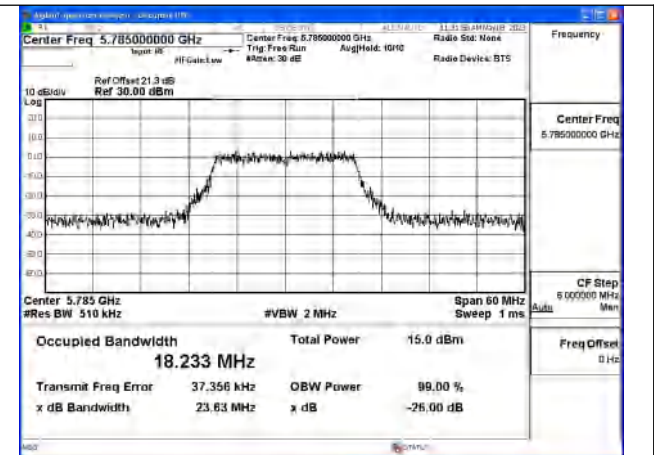

Test Mode: 802.11n HT20

Mode:802.11n HT20 Frequency:5785MHz Ant:Chain0