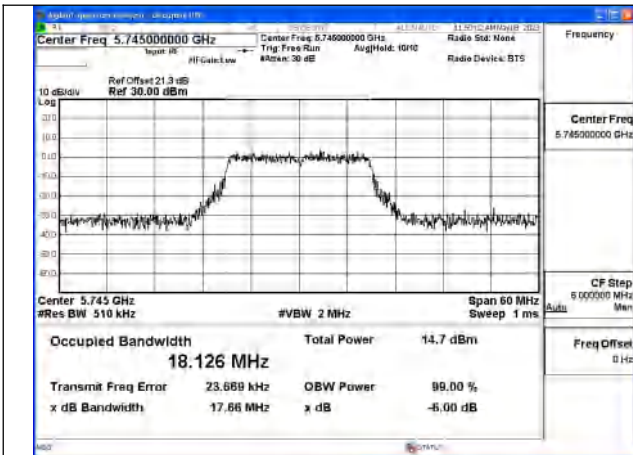

Test Mode: 802.11ac VHT20

Mode:802.11ac VHT20 Frequency:5745MHz
Ant:Chain0