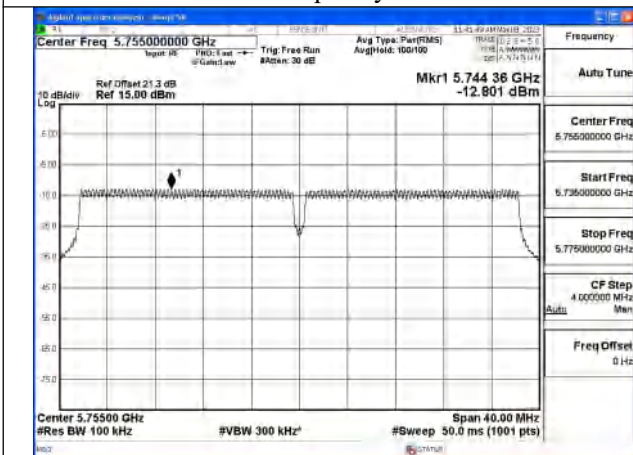

Mode:802.11ax HE20 Tone:242T Frequency:5785MHz
 Ant:Chain1

Mode:802.11ax HE20 Tone:242T Frequency:5825MHz
 Ant:Chain1

Test Mode: 802.11n HT40

Mode:802.11n HT40 Frequency:5755MHz Ant:Chain0

Mode:802.11n HT40 Frequency:5795MHz Ant:Chain0