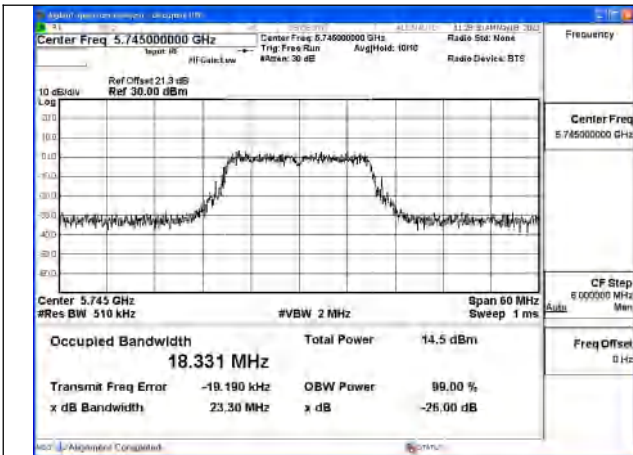

Test Mode: 802.11n HT20

Mode:802.11n HT20 Frequency:5745MHz Ant:Chain0