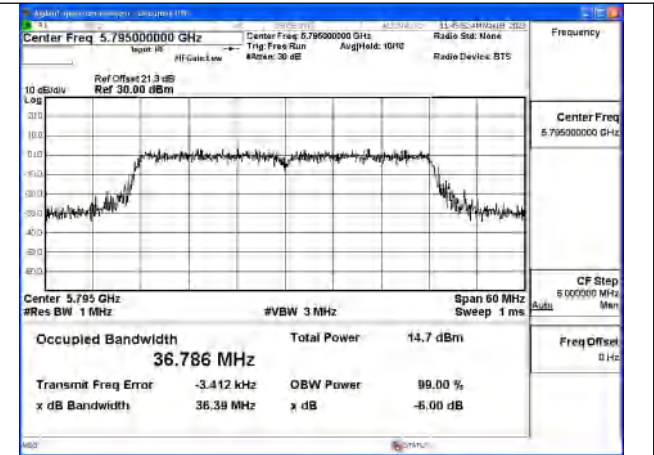

Test Mode: 802.11n HT40

Mode:802.11n HT40 Frequency:5795MHz Ant:Chain0