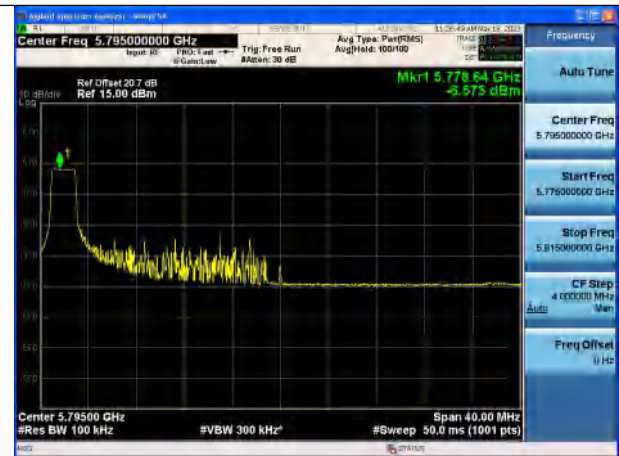

Mode:802.11ax HE20 Tone:242T Frequency:5785MHz
 Ant:Chain1

Mode:802.11ax HE20 Tone:242T Frequency:5825MHz
 Ant:Chain1

Test Mode: 802.11n HT40

Mode:802.11n HT40 Frequency:5755MHz Ant:Chain0

Mode:802.11n HT40 Frequency:5795MHz Ant:Chain0

Mode:802.11n HT40 Frequency:5755MHz Ant:Chain1

Mode:802.11n HT40 Frequency:5795MHz Ant:Chain1

Test Mode: 802.11ac VHT40

Test Mode: 802.11ax HE40

Mode:802.11ax HE40 Tone:26T Frequency:5755MHz
 Ant:Chain0

Mode:802.11ax HE40 Tone:26T Frequency:5795MHz
 Ant:Chain0

Mode:802.11ax HE40 Tone:26T Frequency:5755MHz
 Ant:Chain1

Mode:802.11ax HE40 Tone:26T Frequency:5795MHz
 Ant:Chain1

Mode:802.11ax HE40 Tone:52T Frequency:5755MHz
 Ant:Chain0

Mode:802.11ax HE40 Tone:52T Frequency:5795MHz
 Ant:Chain0