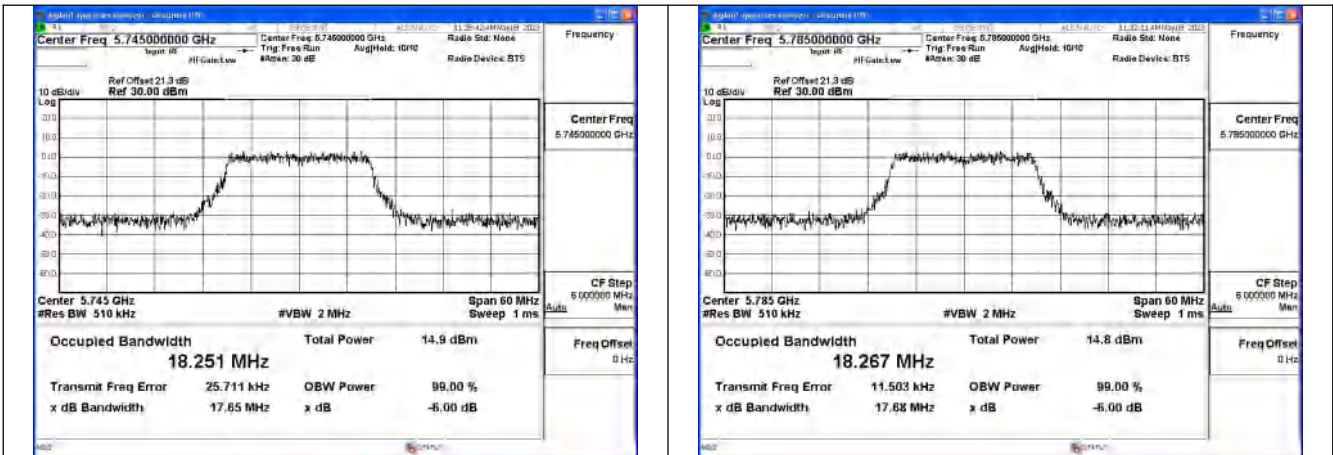

Test Mode: 802.11n HT20

Mode:802.11n HT20 Frequency:5745MHz Ant:Chain0

Mode:802.11n HT20 Frequency:5785MHz Ant:Chain0