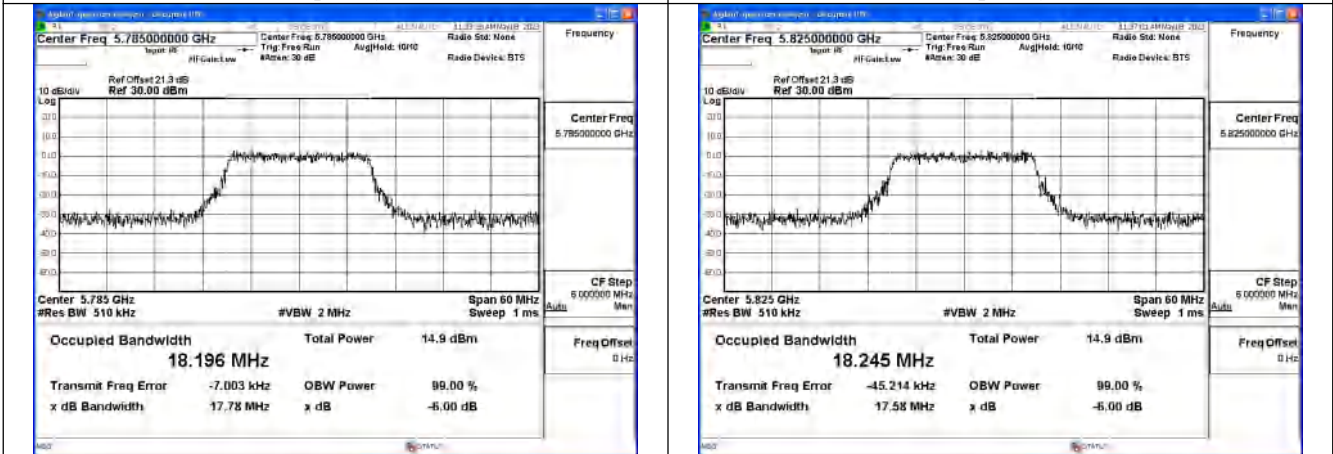

Mode:802.11n HT20 Frequency:5785MHz Ant:Chain1

Mode:802.11n HT20 Frequency:5825MHz Ant:Chain1