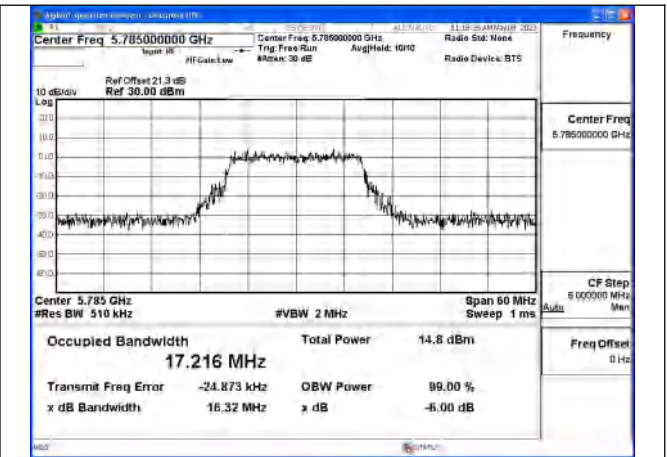

Mode:802.11a Frequency:5785MHz Ant:Chain0