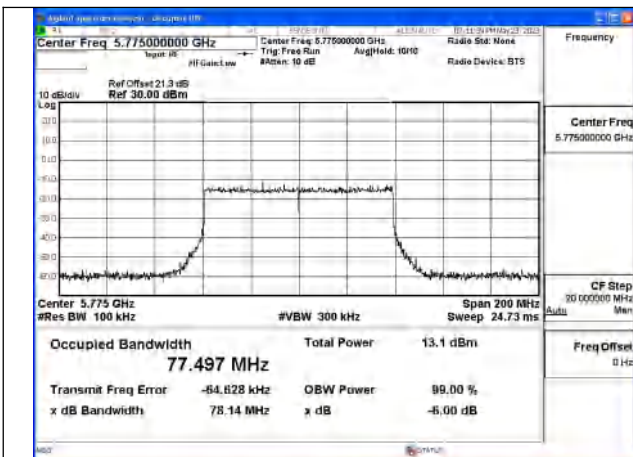

Mode:802.11ax HE40 Frequency:5755MHz Ant:Chain1

Mode:802.11ax HE40 Frequency:5795MHz Ant:Chain1

Test Mode: 802.11ac VHT80

Test Mode:802.11ac VHT80 5775MHz Chain0

Test Mode:802.11ac VHT80 5775MHz Chain1

Test Mode: 802.11ax HE80