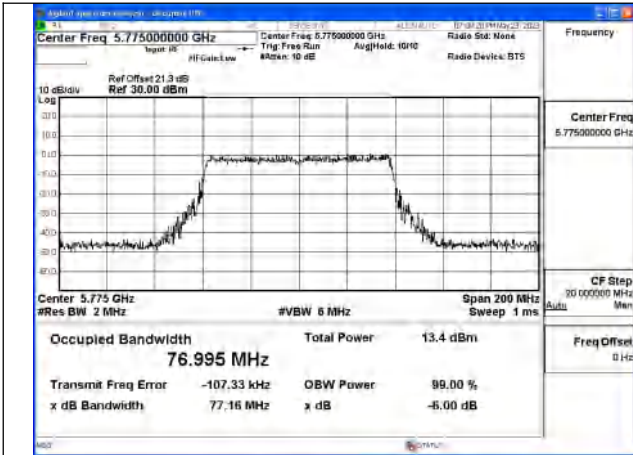

Test Mode: 802.11ac VHT80

Test Mode:802.11ac VHT80 5775MHz Chain0