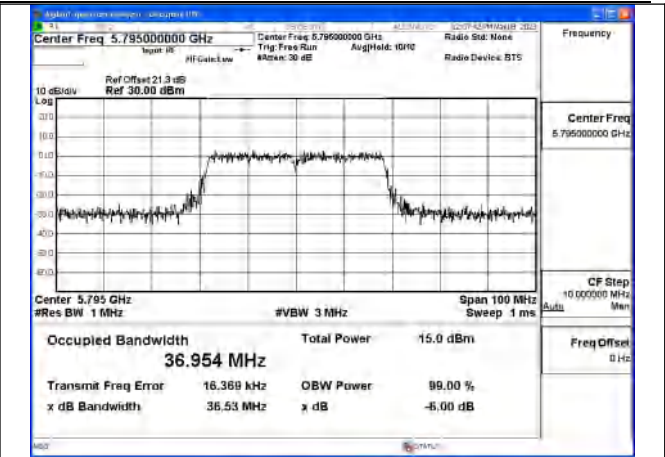

Mode:802.11ac VHT40 Frequency:5795MHz
Ant:Chain1