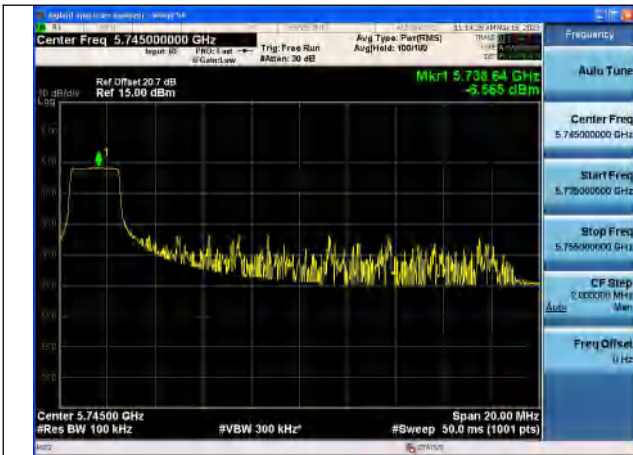

Test Mode: 802.11ac VHT20

Mode:802.11ac VHT20 Frequency:5745MHz
Ant:Chain0

Mode:802.11ac VHT20 Frequency:5785MHz
Ant:Chain0

Mode:802.11ac VHT20 Frequency:5825MHz
Ant:Chain0

Mode:802.11ac VHT20 Frequency:5745MHz
Ant:Chain1

Mode:802.11ac VHT20 Frequency:5785MHz
Ant:Chain1

Mode:802.11ac VHT20 Frequency:5825MHz
Ant:Chain1

Test Mode: 802.11ax HE20

Mode:802.11ax HE20 Tone:26T Frequency:5745MHz
 Ant:Chain0

Mode:802.11ax HE20 Tone:26T Frequency:5785MHz
 Ant:Chain0