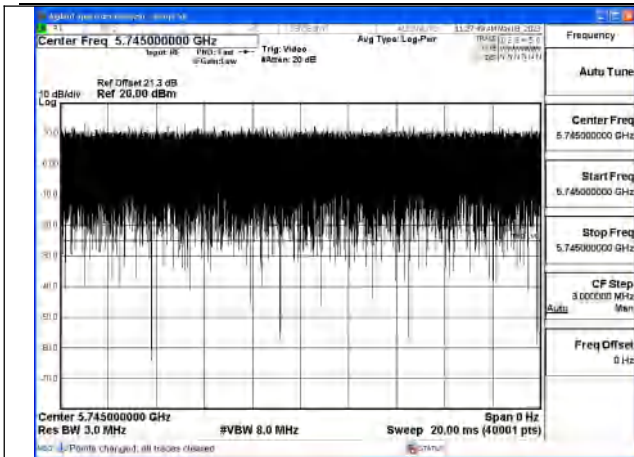

Note: Correction Factor=10*log (1/Duty Cycle)

Fig.1

Fig.2

Fig.3

Fig.4

Fig.5

Fig.6

Fig.7