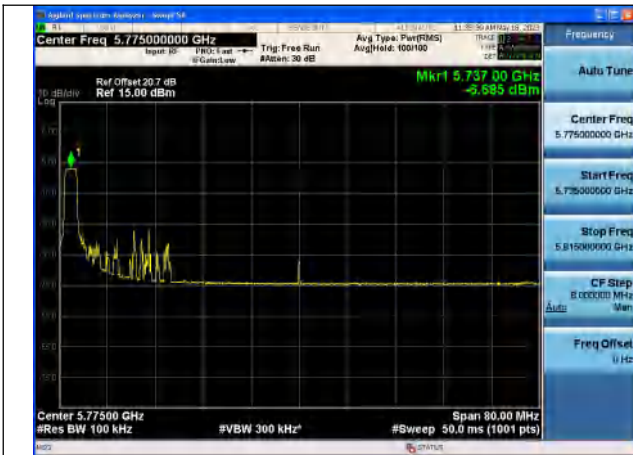

Mode:802.11ax HE40 Tone:242T Frequency:5755MHz
Ant:Chain1

Mode:802.11ax HE40 Tone:242T Frequency:5795MHz
Ant:Chain1

Mode:802.11ax HE40 Tone:484T Frequency:5755MHz
Ant:Chain0

Mode:802.11ax HE40 Tone:484T Frequency:5795MHz
Ant:Chain0

Mode:802.11ax HE40 Tone:484T Frequency:5755MHz
Ant:Chain1

Mode:802.11ax HE40 Tone:484T Frequency:5795MHz
Ant:Chain1

Test Mode: 802.11ac VHT80

Mode:802.11ac VHT80 Frequency:5775MHz
Ant:Chain0

Mode:802.11ac VHT80 Frequency:5775MHz
Ant:Chain1

Test Mode: 802.11ax HE80

Mode:802.11ax HE80 Tone:26T Frequency:5775MHz
 Ant:Chain0

Mode:802.11ax HE80 Tone:26T Frequency:5775MHz
 Ant:Chain1

Mode:802.11ax HE80 Tone:52T Frequency:5775MHz
 Ant:Chain0

Mode:802.11ax HE80 Tone:52T Frequency:5775MHz
 Ant:Chain1