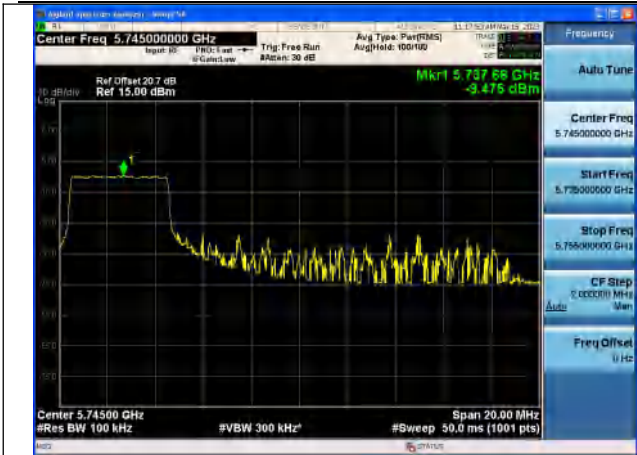

Mode:802.11ac VHT20 Frequency:5785MHz
Ant:Chain1

Mode:802.11ac VHT20 Frequency:5825MHz
Ant:Chain1

Test Mode: 802.11ax HE20

Mode:802.11ax HE20 Tone:26T Frequency:5745MHz
 Ant:Chain0

Mode:802.11ax HE20 Tone:26T Frequency:5785MHz
 Ant:Chain0

Mode:802.11ax HE20 Tone:26T Frequency:5825MHz
 Ant:Chain0

Mode:802.11ax HE20 Tone:26T Frequency:5745MHz
 Ant:Chain1

Mode:802.11ax HE20 Tone:26T Frequency:5785MHz
 Ant:Chain1

Mode:802.11ax HE20 Tone:26T Frequency:5825MHz
 Ant:Chain1

Mode:802.11ax HE20 Tone:52T Frequency:5745MHz
 Ant:Chain0

Mode:802.11ax HE20 Tone:52T Frequency:5785MHz
 Ant:Chain0

Mode:802.11ax HE20 Tone:52T Frequency:5825MHz
 Ant:Chain0

Mode:802.11ax HE20 Tone:52T Frequency:5745MHz
 Ant:Chain1