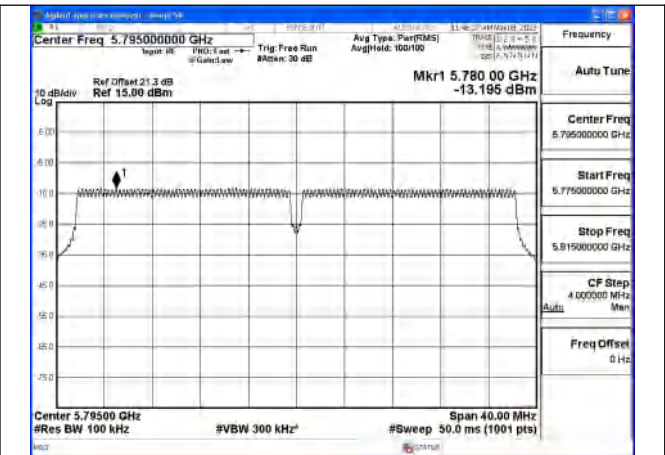

Mode:802.11ax HE20 Tone:242T Frequency:5745MHz
 Ant:Chain0

Mode:802.11ax HE20 Tone:242T Frequency:5785MHz
 Ant:Chain0

Mode:802.11ax HE20 Tone:242T Frequency:5825MHz
 Ant:Chain0

Mode:802.11ax HE20 Tone:242T Frequency:5745MHz
 Ant:Chain1

Mode:802.11ax HE20 Tone:242T Frequency:5785MHz
 Ant:Chain1

Mode:802.11ax HE20 Tone:242T Frequency:5825MHz
 Ant:Chain1

Test Mode: 802.11n HT40

Mode:802.11n HT40 Frequency:5755MHz Ant:Chain0

Mode:802.11n HT40 Frequency:5795MHz Ant:Chain0