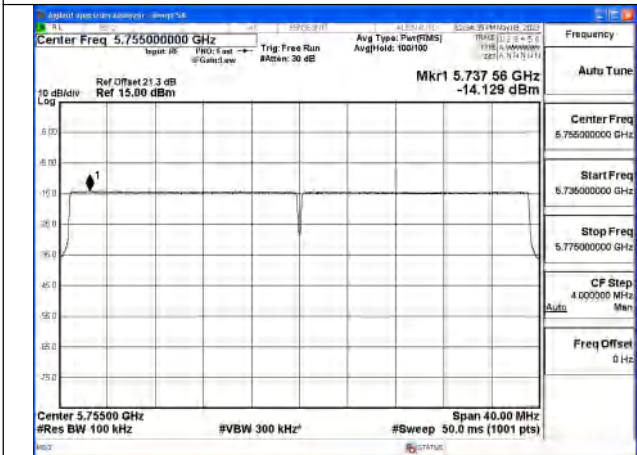

Mode:802.11ax HE40 Tone:484T Frequency:5755MHz
Ant:Chain0