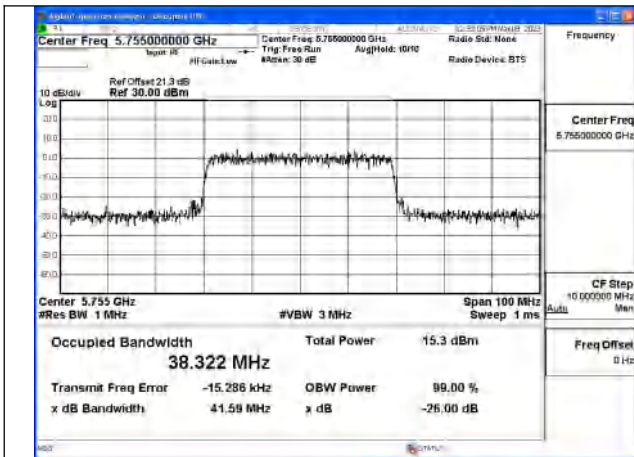

Test Mode: 802.11ax HE40

Mode:802.11ax HE40 Frequency:5755MHz Ant:Chain0