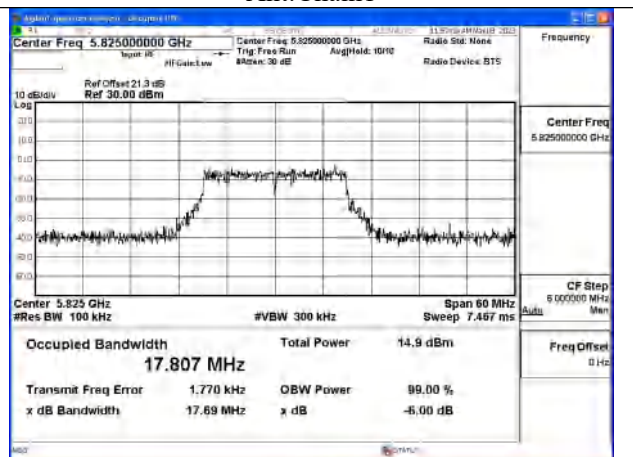

Mode:802.11ac VHT20 Frequency:5785MHz
Ant:Chain0

Mode:802.11ac VHT20 Frequency:5825MHz
Ant:Chain0

Mode:802.11ac VHT20 Frequency:5745MHz
Ant:Chain1

Mode:802.11ac VHT20 Frequency:5785MHz
Ant:Chain1

Mode:802.11ac VHT20 Frequency:5825MHz
Ant:Chain1