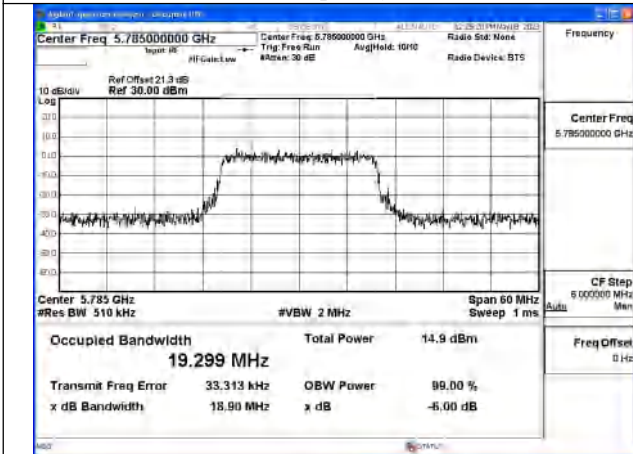

Test Mode: 802.11ax HE20

Mode:802.11ax HE20 Frequency:5745MHz Ant:Chain0

Mode:802.11ax HE20 Frequency:5785MHz Ant:Chain0

Mode:802.11ax HE20 Frequency:5825MHz Ant:Chain0

Mode:802.11ax HE20 Frequency:5745MHz Ant:Chain1