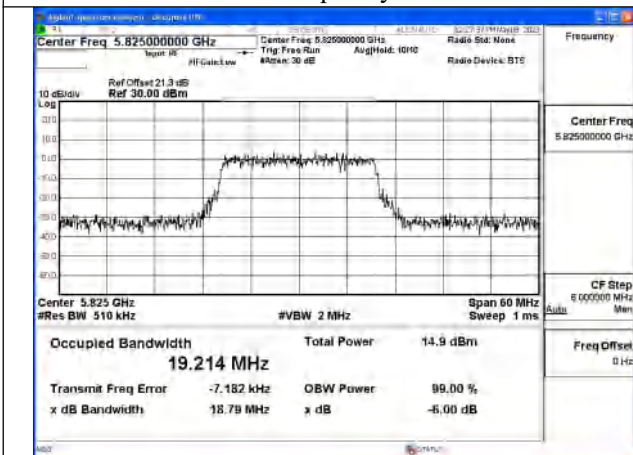

Mode:802.11ax HE20 Frequency:5825MHz Ant:Chain0