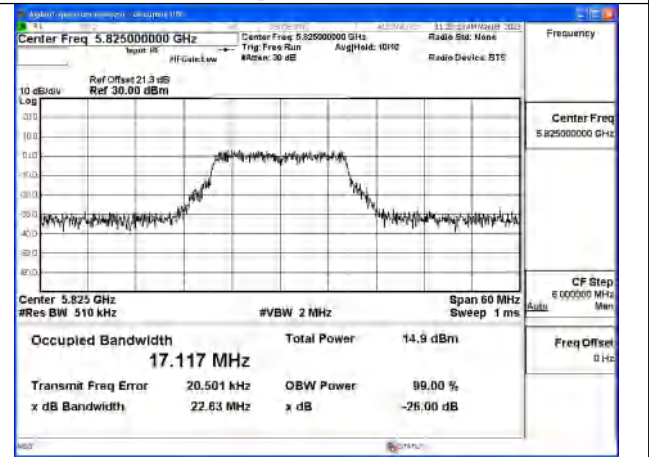

Test Mode: 802.11a

Mode:802.11a Frequency:5745MHz Ant:Chain0

Mode:802.11a Frequency:5785MHz Ant:Chain0

Mode:802.11a Frequency:5825MHz Ant:Chain0

Mode:802.11a Frequency:5745MHz Ant:Chain1

Mode:802.11a Frequency:5785MHz Ant:Chain1