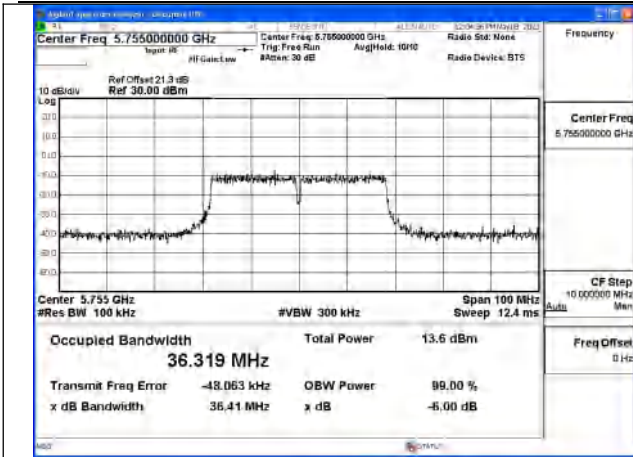

Mode:802.11n HT40 Frequency:5755MHz Ant:Chain1

Mode:802.11n HT40 Frequency:5795MHz Ant:Chain1

Test Mode: 802.11ac VHT40

Mode:802.11ac VHT40 Frequency:5755MHz
Ant:Chain0

Mode:802.11ac VHT40 Frequency:5795MHz
Ant:Chain0