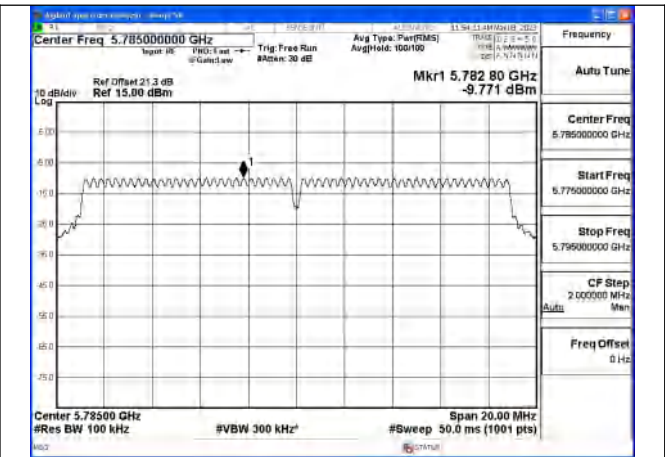

Mode:802.11n HT20 Frequency:5785MHz Ant:Chain0

Mode:802.11n HT20 Frequency:5825MHz Ant:Chain0

Mode:802.11n HT20 Frequency:5745MHz Ant:Chain1

Mode:802.11n HT20 Frequency:5785MHz Ant:Chain1

Mode:802.11n HT20 Frequency:5825MHz Ant:Chain1

Test Mode: 802.11ac VHT20

Mode:802.11ac VHT20 Frequency:5745MHz
Ant:Chain0

Mode:802.11ac VHT20 Frequency:5785MHz
Ant:Chain0

Mode:802.11ac VHT20 Frequency:5825MHz
Ant:Chain0

Mode:802.11ac VHT20 Frequency:5745MHz
Ant:Chain1