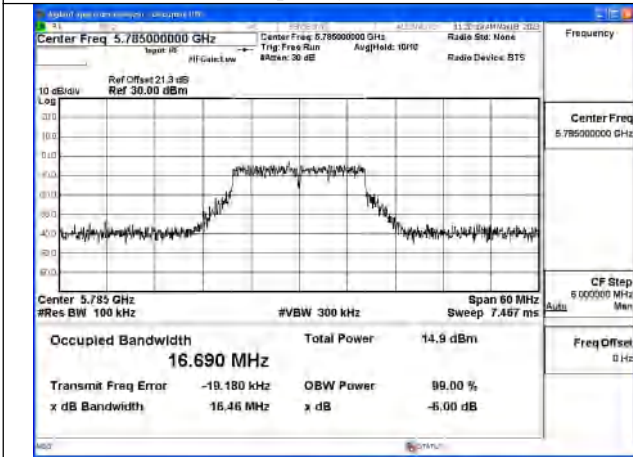

Mode:802.11a Frequency:5785MHz Ant:Chain1