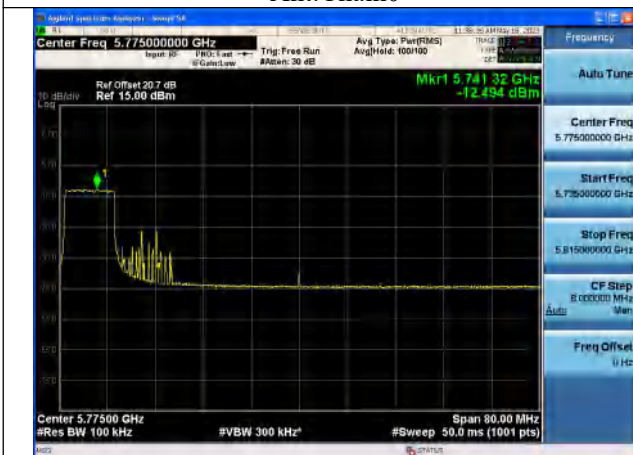

Mode:802.11ax HE40 Tone:484T Frequency:5755MHz
Ant:Chain1

Mode:802.11ax HE40 Tone:484T Frequency:5795MHz
Ant:Chain1

Test Mode: 802.11ac VHT80

Mode:802.11ac VHT80 Frequency:5775MHz
Ant:Chain0

Mode:802.11ac VHT80 Frequency:5775MHz
Ant:Chain1

Test Mode: 802.11ax HE80

Mode:802.11ax HE80 Tone:26T Frequency:5775MHz
 Ant:Chain0

Mode:802.11ax HE80 Tone:26T Frequency:5775MHz
 Ant:Chain1

Mode:802.11ax HE80 Tone:52T Frequency:5775MHz
 Ant:Chain0

Mode:802.11ax HE80 Tone:52T Frequency:5775MHz
 Ant:Chain1

Mode:802.11ax HE80 Tone:106T Frequency:5775MHz
 Ant:Chain0

Mode:802.11ax HE80 Tone:106T Frequency:5775MHz
 Ant:Chain1

Mode:802.11ax HE80 Tone:242T Frequency:5775MHz
Ant:Chain0

Mode:802.11ax HE80 Tone:242T Frequency:5775MHz
Ant:Chain1