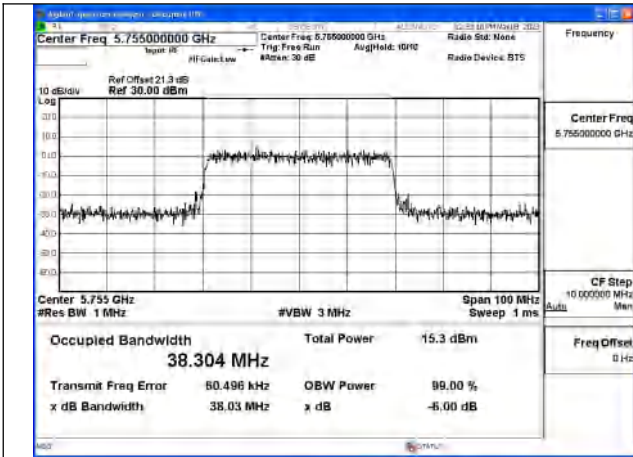

Test Mode: 802.11ax HE40

Mode:802.11ax HE40 Frequency:5755MHz Ant:Chain0