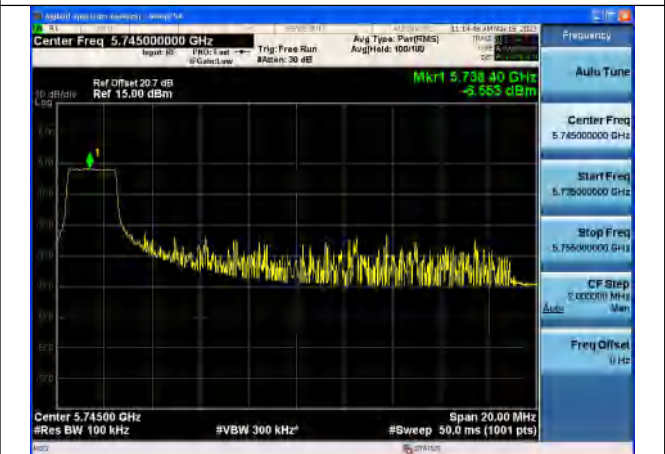

Test Mode: 802.11ac VHT20

Mode:802.11ac VHT20 Frequency:5745MHz
Ant:Chain0

Mode:802.11ac VHT20 Frequency:5785MHz
Ant:Chain0

Mode:802.11ac VHT20 Frequency:5825MHz
Ant:Chain0

Mode:802.11ac VHT20 Frequency:5745MHz
Ant:Chain1

Mode:802.11ac VHT20 Frequency:5785MHz
Ant:Chain1

Mode:802.11ac VHT20 Frequency:5825MHz
Ant:Chain1

Test Mode: 802.11ax HE20

Mode:802.11ax HE20 Tone:26T Frequency:5745MHz
 Ant:Chain0

Mode:802.11ax HE20 Tone:26T Frequency:5785MHz
 Ant:Chain0

Mode:802.11ax HE20 Tone:26T Frequency:5825MHz
 Ant:Chain0

Mode:802.11ax HE20 Tone:26T Frequency:5745MHz
 Ant:Chain1

Mode:802.11ax HE20 Tone:26T Frequency:5785MHz
 Ant:Chain1

Mode:802.11ax HE20 Tone:26T Frequency:5825MHz
 Ant:Chain1