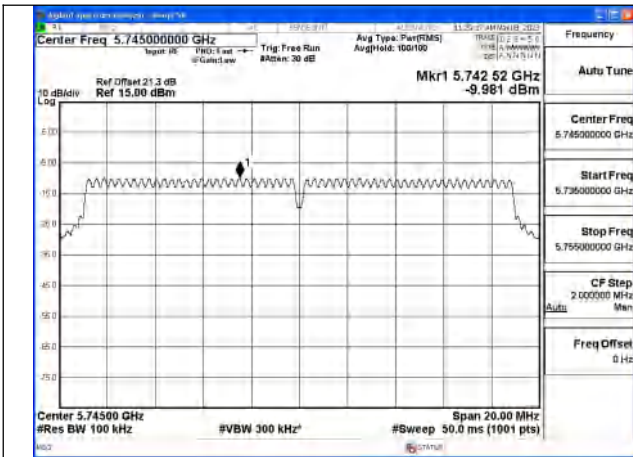

Mode:802.11a Frequency:5825MHz Ant:Chain0

Mode:802.11a Frequency:5745MHz Ant:Chain1

Mode:802.11a Frequency:5785MHz Ant:Chain1

Mode:802.11a Frequency:5825MHz Ant:Chain1

Test Mode: 802.11n HT20

Mode:802.11n HT20 Frequency:5745MHz Ant:Chain0