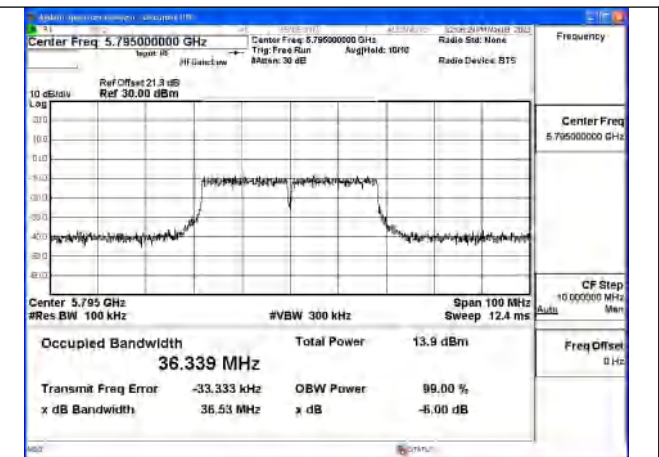

Test Mode: 802.11ac VHT40

Mode:802.11ac VHT40 Frequency:5795MHz
Ant:Chain0