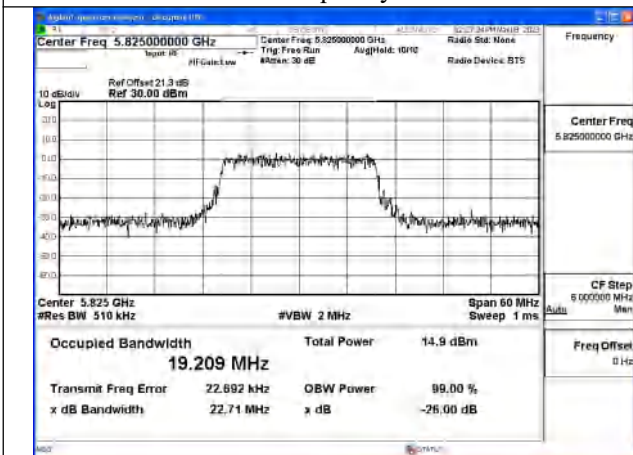

Mode:802.11ax HE20 Frequency:5825MHz Ant:Chain0