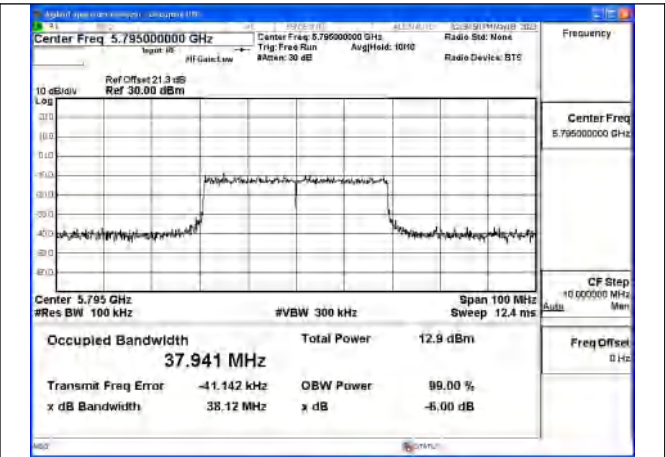

Mode:802.11ac VHT40 Frequency:5755MHz
Ant:Chain1

Mode:802.11ac VHT40 Frequency:5795MHz
Ant:Chain1

Test Mode: 802.11ax HE40

Mode:802.11ax HE40 Frequency:5755MHz Ant:Chain0

Mode:802.11ax HE40 Frequency:5795MHz Ant:Chain0