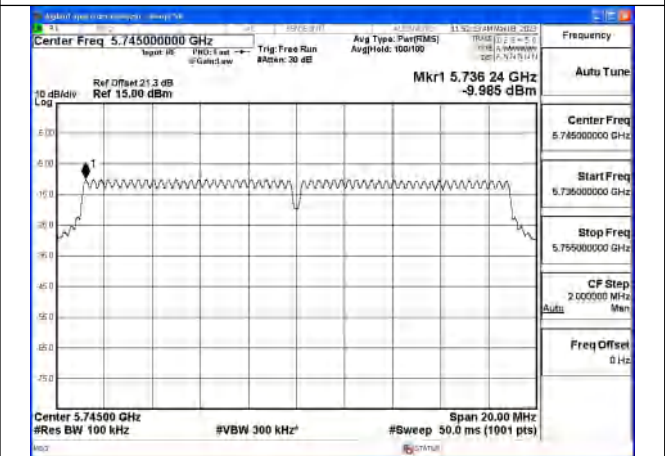

Test Mode: 802.11ac VHT20

Mode:802.11ac VHT20 Frequency:5745MHz
Ant:Chain0

Mode:802.11ac VHT20 Frequency:5785MHz
Ant:Chain0

Mode:802.11ac VHT20 Frequency:5825MHz
Ant:Chain0

Mode:802.11ac VHT20 Frequency:5745MHz
Ant:Chain1

Mode:802.11ac VHT20 Frequency:5785MHz
Ant:Chain1

Mode:802.11ac VHT20 Frequency:5825MHz
Ant:Chain1

Test Mode: 802.11ax HE20

Mode:802.11ax HE20 Tone:26T Frequency:5745MHz
 Ant:Chain0

Mode:802.11ax HE20 Tone:26T Frequency:5785MHz
 Ant:Chain0