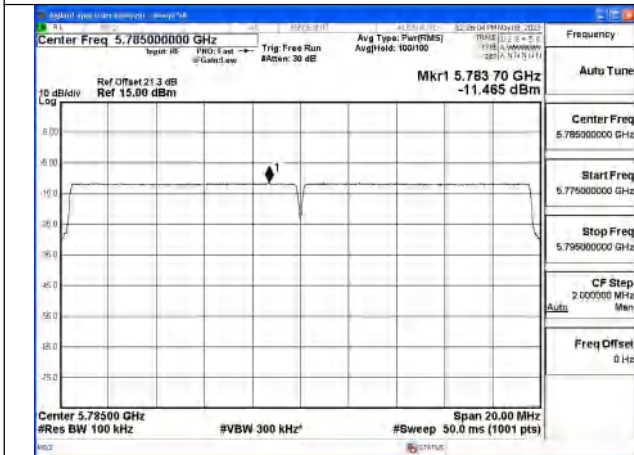

Mode:802.11ax HE20 Tone:242T Frequency:5745MHz
 Ant:Chain0

Mode:802.11ax HE20 Tone:242T Frequency:5785MHz
 Ant:Chain0

Mode:802.11ax HE20 Tone:242T Frequency:5825MHz
 Ant:Chain0

Mode:802.11ax HE20 Tone:242T Frequency:5745MHz
 Ant:Chain1