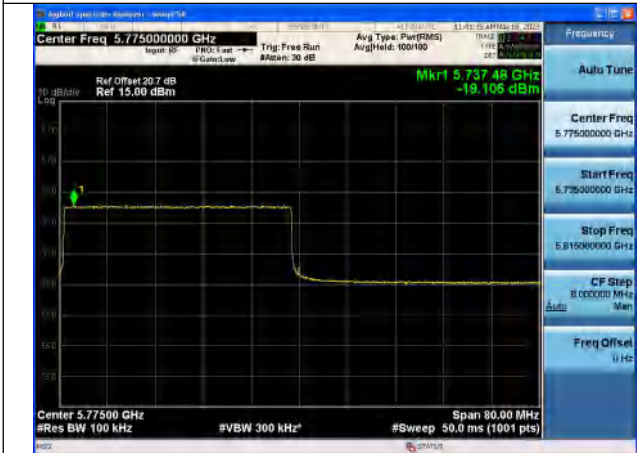

Test Mode: 802.11ax HE80

Mode:802.11ax HE80 Tone:26T Frequency:5775MHz
 Ant:Chain0

Mode:802.11ax HE80 Tone:26T Frequency:5775MHz
 Ant:Chain1

Mode:802.11ax HE80 Tone:52T Frequency:5775MHz
 Ant:Chain0

Mode:802.11ax HE80 Tone:52T Frequency:5775MHz
 Ant:Chain1

Mode:802.11ax HE80 Tone:106T Frequency:5775MHz
 Ant:Chain0

Mode:802.11ax HE80 Tone:106T Frequency:5775MHz
 Ant:Chain1

Mode:802.11ax HE80 Tone:242T Frequency:5775MHz
Ant:Chain0

Mode:802.11ax HE80 Tone:242T Frequency:5775MHz
Ant:Chain1

Mode:802.11ax HE80 Tone:484T Frequency:5775MHz
Ant:Chain0

Mode:802.11ax HE80 Tone:484T Frequency:5775MHz
Ant:Chain1

Mode:802.11ax HE80 Tone:996T Frequency:5775MHz
Ant:Chain0

Mode:802.11ax HE80 Tone:996T Frequency:5775MHz
Ant:Chain1