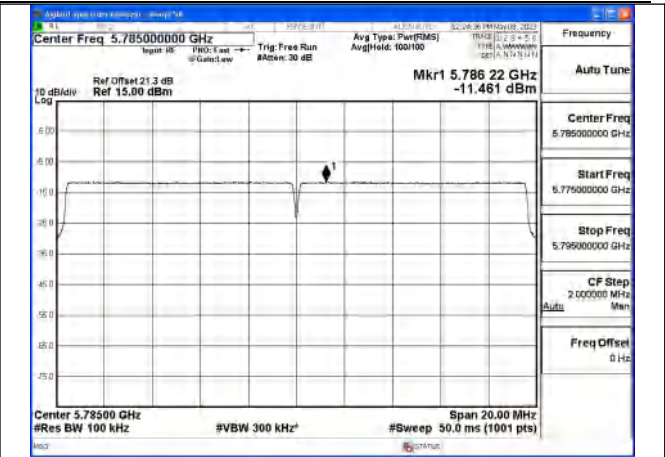

Mode:802.11ax HE20 Tone:52T Frequency:5785MHz
 Ant:Chain1

Mode:802.11ax HE20 Tone:52T Frequency:5825MHz
 Ant:Chain1

Mode:802.11ax HE20 Tone:106T Frequency:5745MHz
 Ant:Chain0

Mode:802.11ax HE20 Tone:106T Frequency:5785MHz
 Ant:Chain0

Mode:802.11ax HE20 Tone:106T Frequency:5825MHz
 Ant:Chain0

Mode:802.11ax HE20 Tone:106T Frequency:5745MHz
 Ant:Chain1

Mode:802.11ax HE20 Tone:106T Frequency:5785MHz
 Ant:Chain1

Mode:802.11ax HE20 Tone:106T Frequency:5825MHz
 Ant:Chain1

Mode:802.11ax HE20 Tone:242T Frequency:5745MHz
 Ant:Chain0

Mode:802.11ax HE20 Tone:242T Frequency:5785MHz
 Ant:Chain0

Mode:802.11ax HE20 Tone:242T Frequency:5825MHz
 Ant:Chain0

Mode:802.11ax HE20 Tone:242T Frequency:5745MHz
 Ant:Chain1