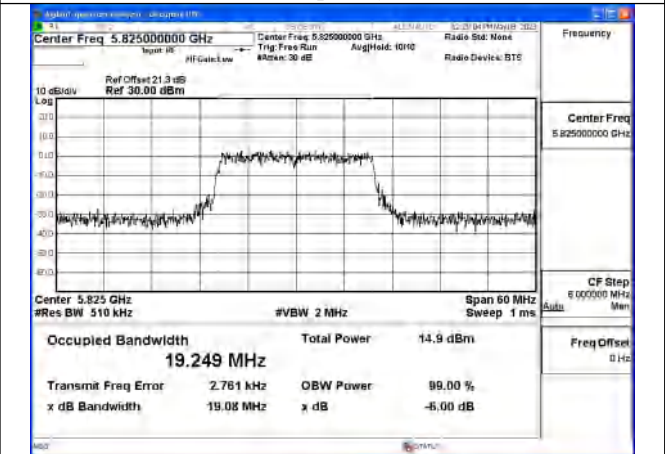

Test Mode: 802.11ax HE20

Mode:802.11ax HE20 Frequency:5745MHz Ant:Chain0

Mode:802.11ax HE20 Frequency:5785MHz Ant:Chain0

Mode:802.11ax HE20 Frequency:5825MHz Ant:Chain0

Mode:802.11ax HE20 Frequency:5745MHz Ant:Chain1