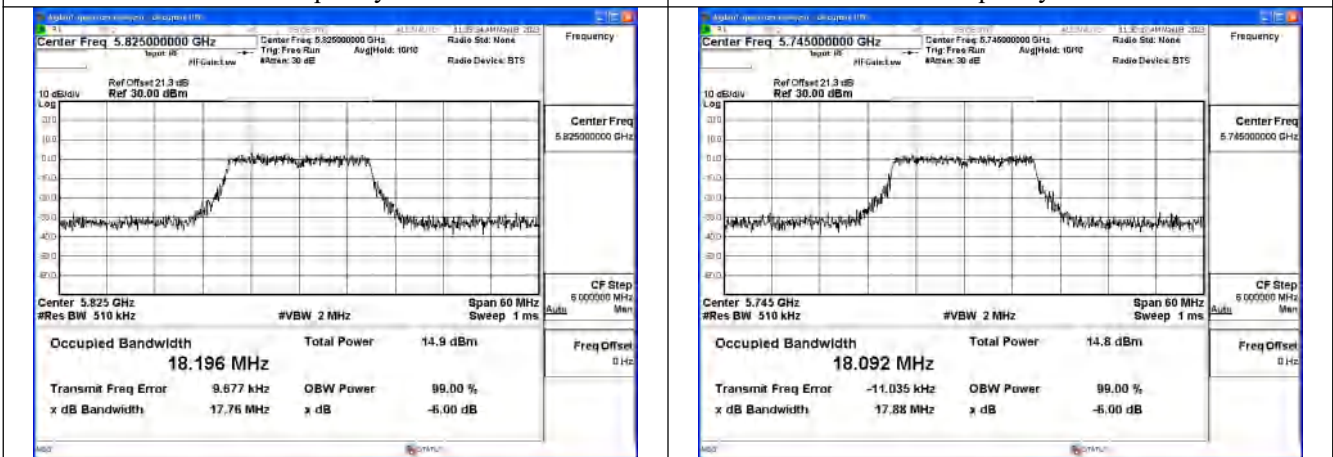

Mode:802.11n HT20 Frequency:5825MHz Ant:Chain0

Mode:802.11n HT20 Frequency:5745MHz Ant:Chain1