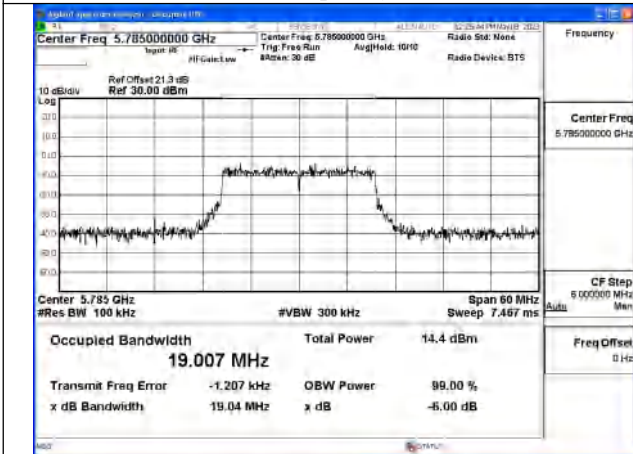

Test Mode: 802.11ax HE20

Mode:802.11ax HE20 Frequency:5745MHz Ant:Chain0

Mode:802.11ax HE20 Frequency:5785MHz Ant:Chain0

Mode:802.11ax HE20 Frequency:5825MHz Ant:Chain0

Mode:802.11ax HE20 Frequency:5745MHz Ant:Chain1