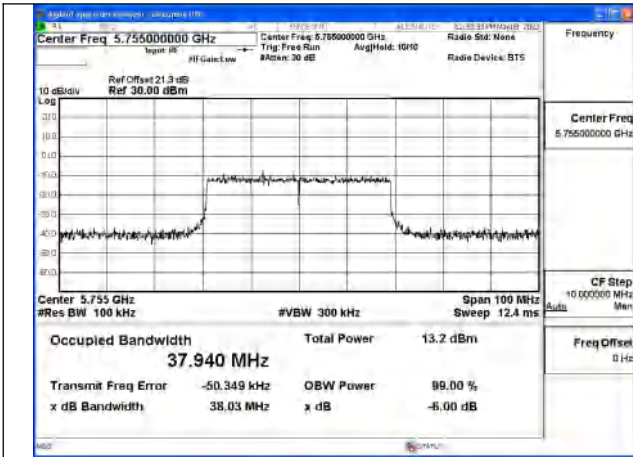

Test Mode: 802.11ax HE40

Mode:802.11ax HE40 Frequency:5755MHz Ant:Chain0