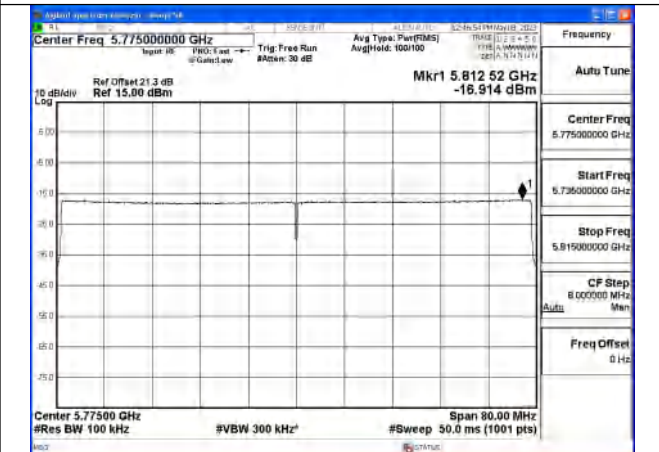

Test Mode: 802.11ax HE80

Mode:802.11ax HE80 Tone:26T Frequency:5775MHz
 Ant:Chain0

Mode:802.11ax HE80 Tone:26T Frequency:5775MHz
 Ant:Chain1

Mode:802.11ax HE80 Tone:52T Frequency:5775MHz
 Ant:Chain0

Mode:802.11ax HE80 Tone:52T Frequency:5775MHz
 Ant:Chain1

Mode:802.11ax HE80 Tone:106T Frequency:5775MHz
 Ant:Chain0

Mode:802.11ax HE80 Tone:106T Frequency:5775MHz
 Ant:Chain1

Mode:802.11ax HE80 Tone:242T Frequency:5775MHz
Ant:Chain0

Mode:802.11ax HE80 Tone:242T Frequency:5775MHz
Ant:Chain1

Mode:802.11ax HE80 Tone:484T Frequency:5775MHz
Ant:Chain0

Mode:802.11ax HE80 Tone:484T Frequency:5775MHz
Ant:Chain1

Mode:802.11ax HE80 Tone:996T Frequency:5775MHz
Ant:Chain0

Mode:802.11ax HE80 Tone:996T Frequency:5775MHz
Ant:Chain1