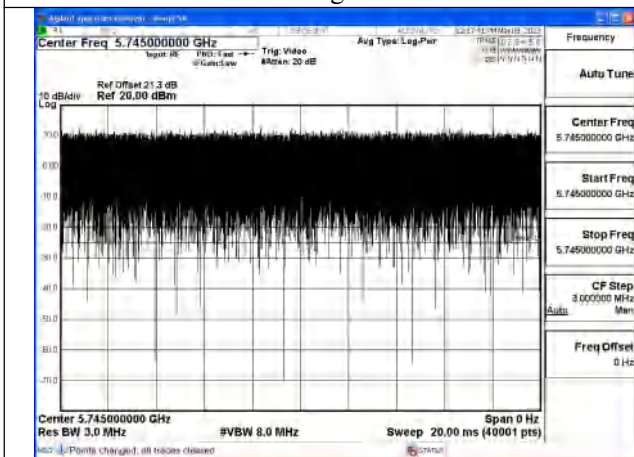

Note: Correction Factor=10*log (1/Duty Cycle)

Fig.1

Fig.2

Fig.3

Fig.4

Fig.5

Fig.6

Fig.7