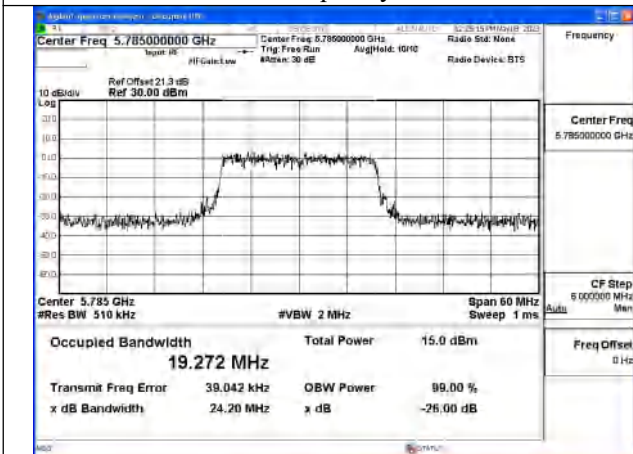

Test Mode: 802.11ax HE20

Mode:802.11ax HE20 Frequency:5745MHz Ant:Chain0

Mode:802.11ax HE20 Frequency:5785MHz Ant:Chain0

Mode:802.11ax HE20 Frequency:5825MHz Ant:Chain0

Mode:802.11ax HE20 Frequency:5745MHz Ant:Chain1