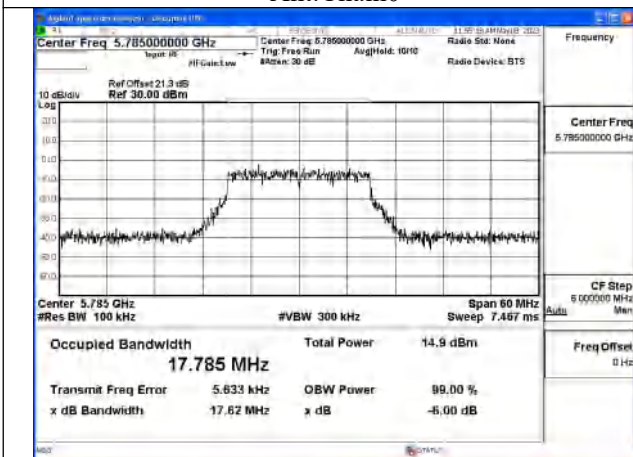

Mode:802.11ac VHT20 Frequency:5785MHz
Ant:Chain1