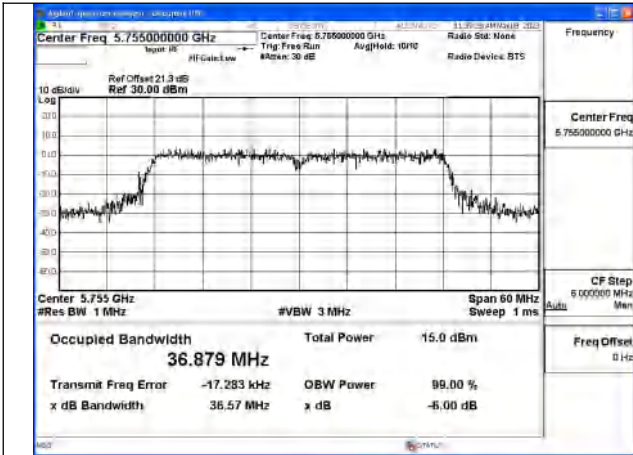

Test Mode: 802.11n HT40

Mode:802.11n HT40 Frequency:5755MHz Ant:Chain0