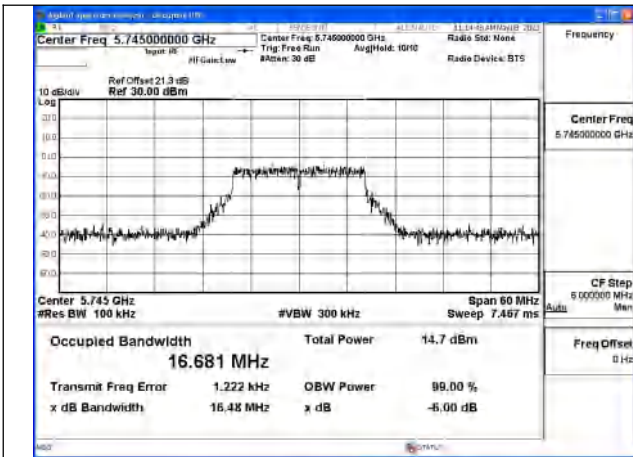

Test Mode: 802.11a

Mode:802.11a Frequency:5745MHz Ant:Chain0