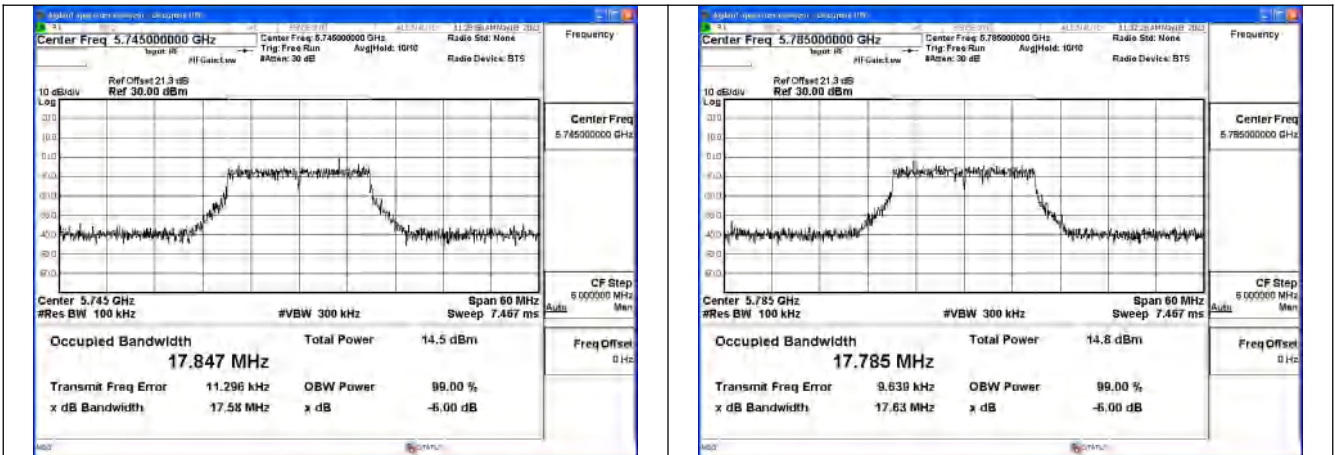

Test Mode: 802.11n HT20

Mode:802.11n HT20 Frequency:5745MHz Ant:Chain0

Mode:802.11n HT20 Frequency:5785MHz Ant:Chain0