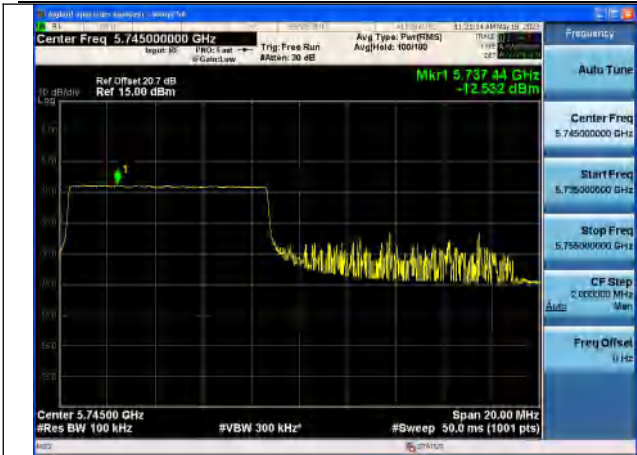

Mode:802.11ax HE20 Tone:52T Frequency:5745MHz
 Ant:Chain0

Mode:802.11ax HE20 Tone:52T Frequency:5785MHz
 Ant:Chain0

Mode:802.11ax HE20 Tone:52T Frequency:5825MHz
 Ant:Chain0

Mode:802.11ax HE20 Tone:52T Frequency:5745MHz
 Ant:Chain1

Mode:802.11ax HE20 Tone:52T Frequency:5785MHz
 Ant:Chain1

Mode:802.11ax HE20 Tone:52T Frequency:5825MHz
 Ant:Chain1

Mode:802.11ax HE20 Tone:106T Frequency:5745MHz
 Ant:Chain0

Mode:802.11ax HE20 Tone:106T Frequency:5785MHz
 Ant:Chain0