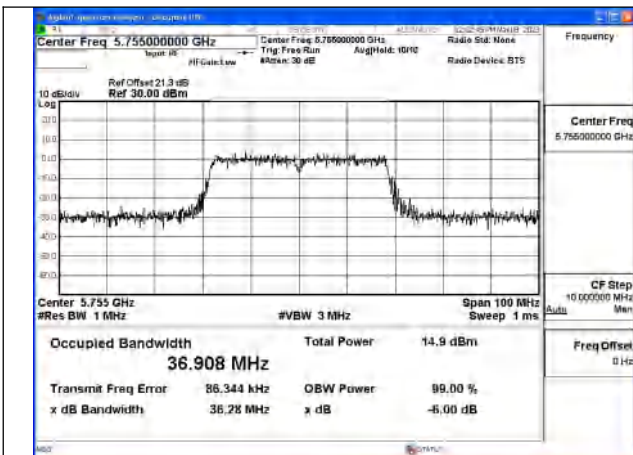

Test Mode: 802.11ac VHT40

Mode:802.11ac VHT40 Frequency:5755MHz
Ant:Chain0