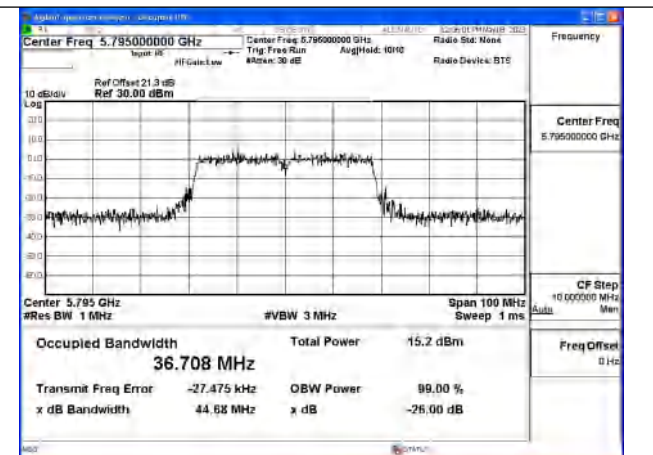

Test Mode: 802.11ac VHT40

Mode:802.11ac VHT40 Frequency:5795MHz
Ant:Chain0