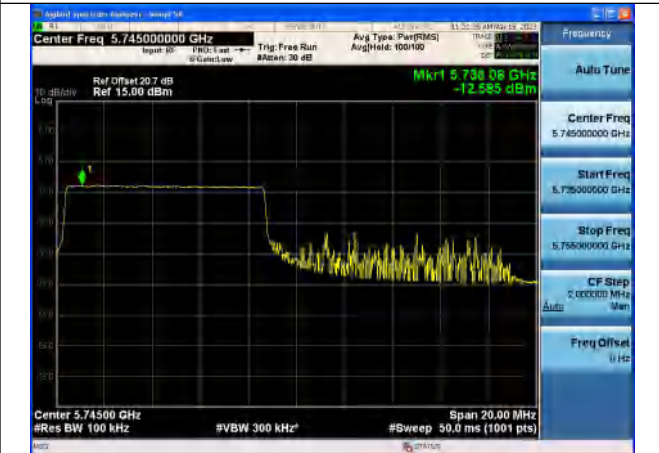

Mode:802.11ax HE20 Tone:52T Frequency:5745MHz
 Ant:Chain0

Mode:802.11ax HE20 Tone:52T Frequency:5785MHz
 Ant:Chain0

Mode:802.11ax HE20 Tone:52T Frequency:5825MHz
 Ant:Chain0

Mode:802.11ax HE20 Tone:52T Frequency:5745MHz
 Ant:Chain1

Mode:802.11ax HE20 Tone:52T Frequency:5785MHz
 Ant:Chain1

Mode:802.11ax HE20 Tone:52T Frequency:5825MHz
 Ant:Chain1

Mode:802.11ax HE20 Tone:106T Frequency:5745MHz
 Ant:Chain0

Mode:802.11ax HE20 Tone:106T Frequency:5785MHz
 Ant:Chain0

Mode:802.11ax HE20 Tone:106T Frequency:5825MHz
 Ant:Chain0

Mode:802.11ax HE20 Tone:106T Frequency:5745MHz
 Ant:Chain1

Mode:802.11ax HE20 Tone:106T Frequency:5785MHz
 Ant:Chain1

Mode:802.11ax HE20 Tone:106T Frequency:5825MHz
 Ant:Chain1