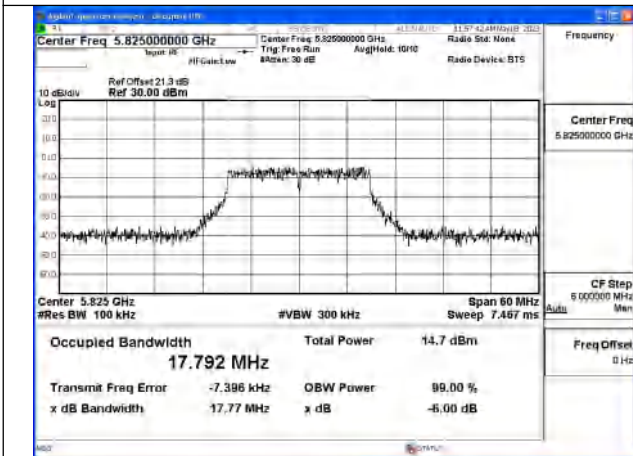

Mode:802.11ac VHT20 Frequency:5825MHz
Ant:Chain0