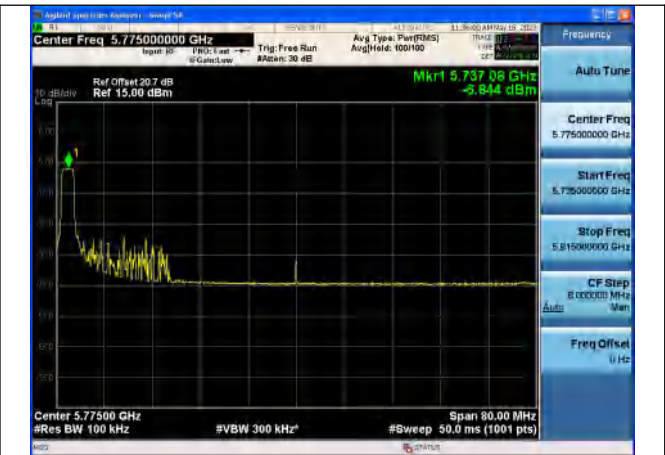

Mode:802.11ax HE40 Tone:242T Frequency:5755MHz
Ant:Chain1

Mode:802.11ax HE40 Tone:242T Frequency:5795MHz
Ant:Chain1

Mode:802.11ax HE40 Tone:484T Frequency:5755MHz
Ant:Chain0

Mode:802.11ax HE40 Tone:484T Frequency:5795MHz
Ant:Chain0

Mode:802.11ax HE40 Tone:484T Frequency:5755MHz
Ant:Chain1

Mode:802.11ax HE40 Tone:484T Frequency:5795MHz
Ant:Chain1

Test Mode: 802.11ac VHT80

Mode:802.11ac VHT80 Frequency:5775MHz
Ant:Chain0

Mode:802.11ac VHT80 Frequency:5775MHz
Ant:Chain1

Test Mode: 802.11ax HE80

Mode:802.11ax HE80 Tone:26T Frequency:5775MHz
 Ant:Chain0

Mode:802.11ax HE80 Tone:26T Frequency:5775MHz
 Ant:Chain1

Mode:802.11ax HE80 Tone:52T Frequency:5775MHz
 Ant:Chain0

Mode:802.11ax HE80 Tone:52T Frequency:5775MHz
 Ant:Chain1