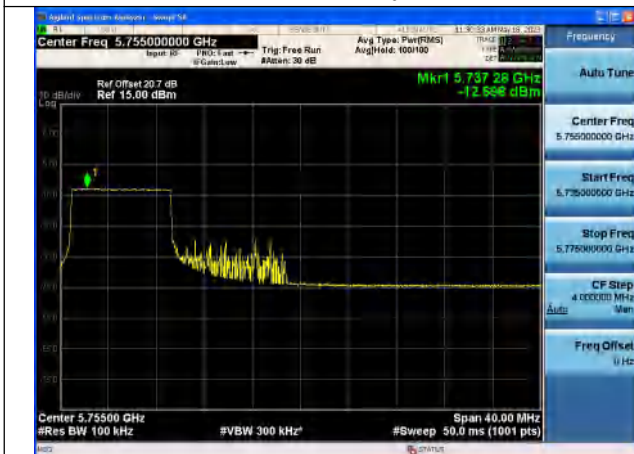

Mode:802.11ax HE40 Tone:26T Frequency:5755MHz
 Ant:Chain1

Mode:802.11ax HE40 Tone:26T Frequency:5795MHz
 Ant:Chain1

Mode:802.11ax HE40 Tone:52T Frequency:5755MHz
 Ant:Chain0

Mode:802.11ax HE40 Tone:52T Frequency:5795MHz
 Ant:Chain0

Mode:802.11ax HE40 Tone:52T Frequency:5755MHz
Ant:Chain1

Mode:802.11ax HE40 Tone:52T Frequency:5795MHz
Ant:Chain1

Mode:802.11ax HE40 Tone:106T Frequency:5755MHz
Ant:Chain0

Mode:802.11ax HE40 Tone:106T Frequency:5795MHz
Ant:Chain0

Mode:802.11ax HE40 Tone:106T Frequency:5755MHz
Ant:Chain1

Mode:802.11ax HE40 Tone:106T Frequency:5795MHz
Ant:Chain1

Mode:802.11ax HE40 Tone:242T Frequency:5755MHz
Ant:Chain0

Mode:802.11ax HE40 Tone:242T Frequency:5795MHz
Ant:Chain0