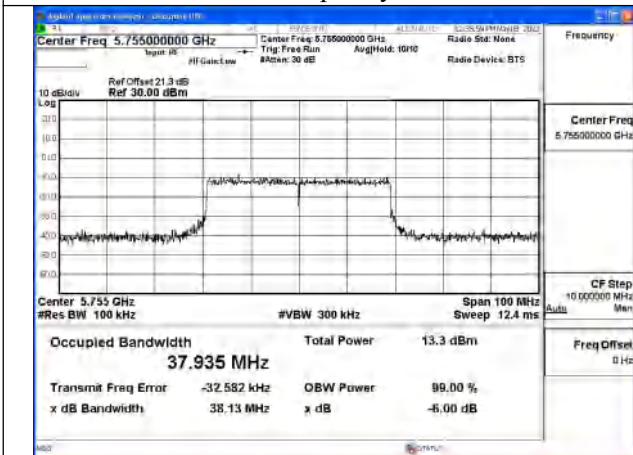

Mode:802.11ac VHT40 Frequency:5755MHz
Ant:Chain1

Mode:802.11ac VHT40 Frequency:5795MHz
Ant:Chain1

Test Mode: 802.11ax HE40

Mode:802.11ax HE40 Frequency:5755MHz Ant:Chain0

Mode:802.11ax HE40 Frequency:5795MHz Ant:Chain0