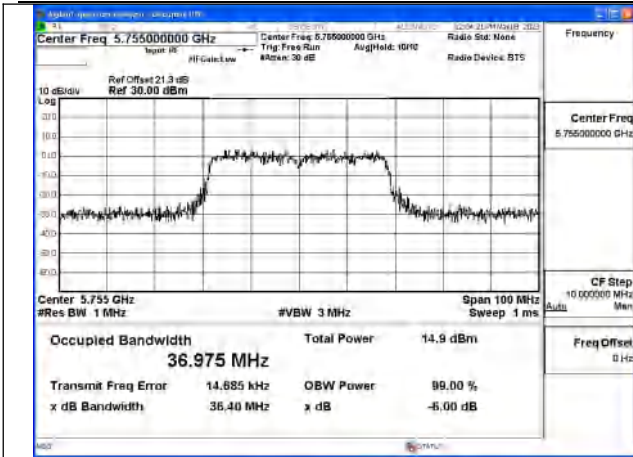

Mode:802.11n HT40 Frequency:5755MHz Ant:Chain1

Mode:802.11n HT40 Frequency:5795MHz Ant:Chain1

Test Mode: 802.11ac VHT40

Mode:802.11ac VHT40 Frequency:5755MHz
Ant:Chain0

Mode:802.11ac VHT40 Frequency:5795MHz
Ant:Chain0