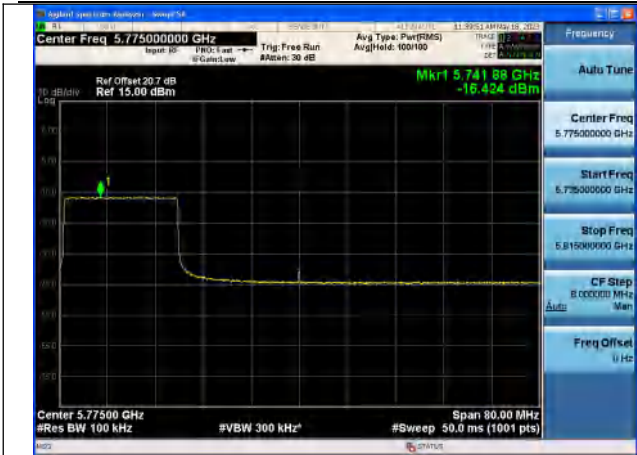

Mode:802.11ax HE40 Tone:484T Frequency:5755MHz
Ant:Chain1

Mode:802.11ax HE40 Tone:484T Frequency:5795MHz
Ant:Chain1

Test Mode: 802.11ac VHT80

Mode:802.11ac VHT80 Frequency:5775MHz
Ant:Chain0

Mode:802.11ac VHT80 Frequency:5775MHz
Ant:Chain1

Test Mode: 802.11ax HE80

Mode:802.11ax HE80 Tone:26T Frequency:5775MHz
 Ant:Chain0

Mode:802.11ax HE80 Tone:26T Frequency:5775MHz
 Ant:Chain1

Mode:802.11ax HE80 Tone:52T Frequency:5775MHz
 Ant:Chain0

Mode:802.11ax HE80 Tone:52T Frequency:5775MHz
 Ant:Chain1

Mode:802.11ax HE80 Tone:106T Frequency:5775MHz
 Ant:Chain0

Mode:802.11ax HE80 Tone:106T Frequency:5775MHz
 Ant:Chain1

Mode:802.11ax HE80 Tone:242T Frequency:5775MHz
Ant:Chain0

Mode:802.11ax HE80 Tone:242T Frequency:5775MHz
Ant:Chain1