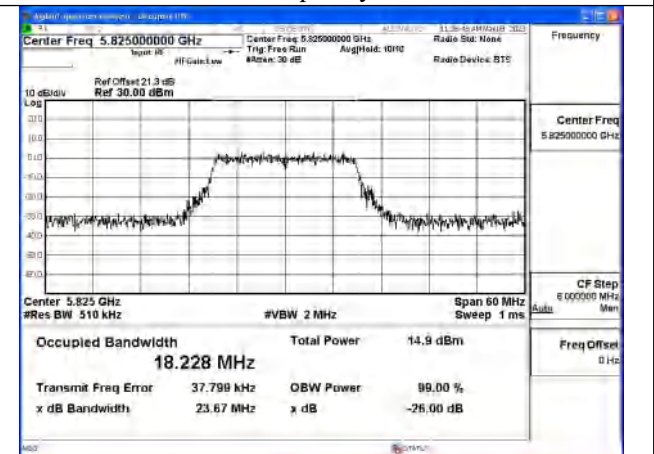

Mode:802.11n HT20 Frequency:5825MHz Ant:Chain1