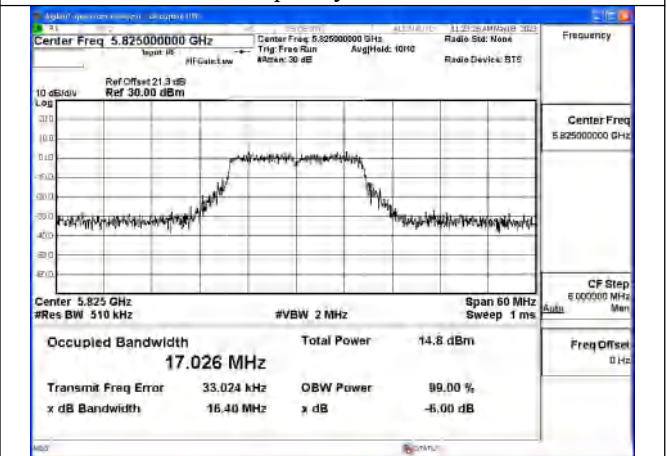

Test Mode: 802.11a

Mode:802.11a Frequency:5745MHz Ant:Chain0

Mode:802.11a Frequency:5785MHz Ant:Chain0

Mode:802.11a Frequency:5825MHz Ant:Chain0

Mode:802.11a Frequency:5745MHz Ant:Chain1

Mode:802.11a Frequency:5785MHz Ant:Chain1