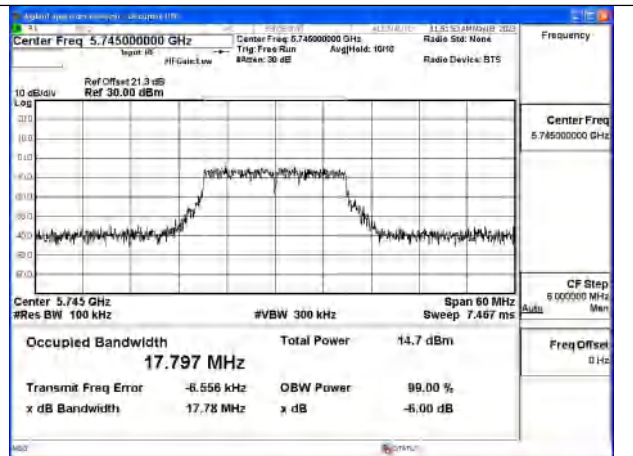

Mode:802.11ac VHT20 Frequency:5745MHz
Ant:Chain1