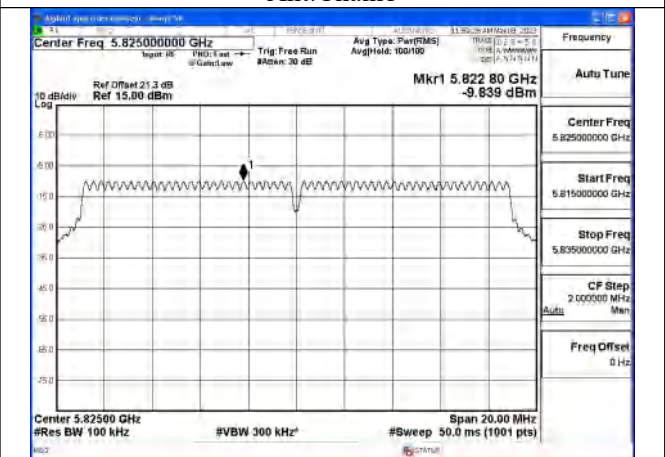

Test Mode: 802.11ac VHT20

Mode:802.11ac VHT20 Frequency:5745MHz
Ant:Chain0

Mode:802.11ac VHT20 Frequency:5785MHz
Ant:Chain0

Mode:802.11ac VHT20 Frequency:5825MHz
Ant:Chain0

Mode:802.11ac VHT20 Frequency:5745MHz
Ant:Chain1

Mode:802.11ac VHT20 Frequency:5785MHz
Ant:Chain1

Mode:802.11ac VHT20 Frequency:5825MHz
Ant:Chain1

Test Mode: 802.11ax HE20

Mode:802.11ax HE20 Tone:26T Frequency:5745MHz
 Ant:Chain0

Mode:802.11ax HE20 Tone:26T Frequency:5785MHz
 Ant:Chain0