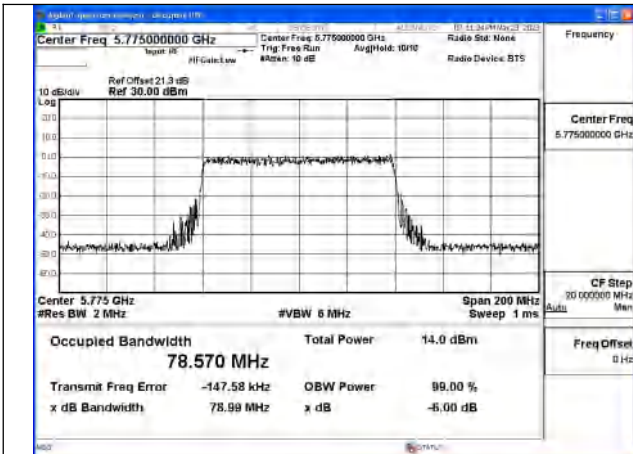

Mode:802.11ax HE40 Frequency:5755MHz Ant:Chain1

Mode:802.11ax HE40 Frequency:5795MHz Ant:Chain1

Test Mode: 802.11ac VHT80

Test Mode:802.11ac VHT80 5775MHz Chain0

Test Mode:802.11ac VHT80 5775MHz Chain1

Test Mode: 802.11ax HE80