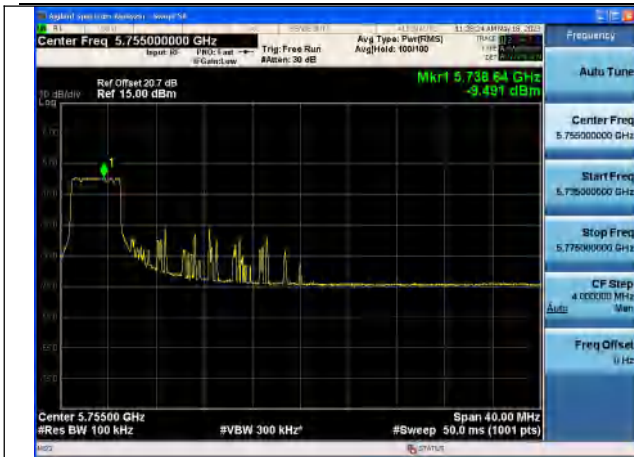

Mode:802.11n HT40 Frequency:5755MHz Ant:Chain1

Mode:802.11n HT40 Frequency:5795MHz Ant:Chain1

Test Mode: 802.11ac VHT40

Test Mode: 802.11ax HE40

Mode:802.11ax HE40 Tone:26T Frequency:5755MHz
 Ant:Chain0

Mode:802.11ax HE40 Tone:26T Frequency:5795MHz
 Ant:Chain0

Mode:802.11ax HE40 Tone:26T Frequency:5755MHz
 Ant:Chain1

Mode:802.11ax HE40 Tone:26T Frequency:5795MHz
 Ant:Chain1

Mode:802.11ax HE40 Tone:52T Frequency:5755MHz
 Ant:Chain0

Mode:802.11ax HE40 Tone:52T Frequency:5795MHz
 Ant:Chain0

Mode:802.11ax HE40 Tone:52T Frequency:5755MHz
Ant:Chain1

Mode:802.11ax HE40 Tone:52T Frequency:5795MHz
Ant:Chain1

Mode:802.11ax HE40 Tone:106T Frequency:5755MHz
Ant:Chain0

Mode:802.11ax HE40 Tone:106T Frequency:5795MHz
Ant:Chain0