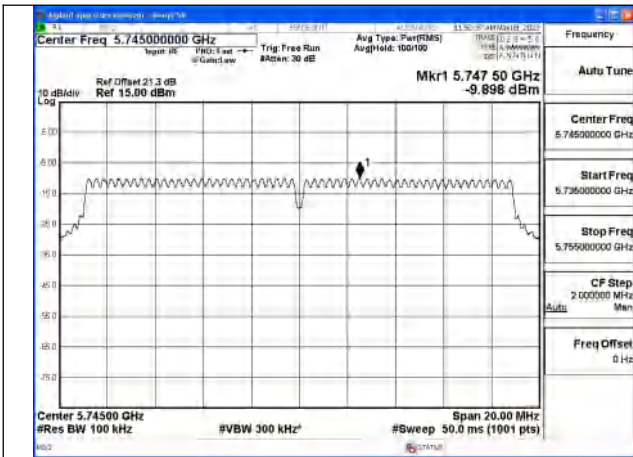

Mode:802.11n HT20 Frequency:5785MHz Ant:Chain0

Mode:802.11n HT20 Frequency:5825MHz Ant:Chain0

Mode:802.11n HT20 Frequency:5745MHz Ant:Chain1

Mode:802.11n HT20 Frequency:5785MHz Ant:Chain1

Mode:802.11n HT20 Frequency:5825MHz Ant:Chain1

Test Mode: 802.11ac VHT20

Mode:802.11ac VHT20 Frequency:5745MHz
Ant:Chain0

Mode:802.11ac VHT20 Frequency:5785MHz
Ant:Chain0

Mode:802.11ac VHT20 Frequency:5825MHz
Ant:Chain0

Mode:802.11ac VHT20 Frequency:5745MHz
Ant:Chain1