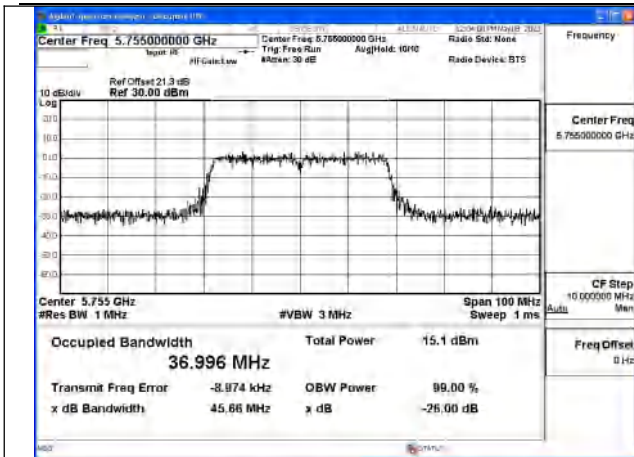

Mode:802.11n HT40 Frequency:5755MHz Ant:Chain1

Mode:802.11n HT40 Frequency:5795MHz Ant:Chain1

Test Mode: 802.11ac VHT40

Mode:802.11ac VHT40 Frequency:5755MHz
Ant:Chain0

Mode:802.11ac VHT40 Frequency:5795MHz
Ant:Chain0