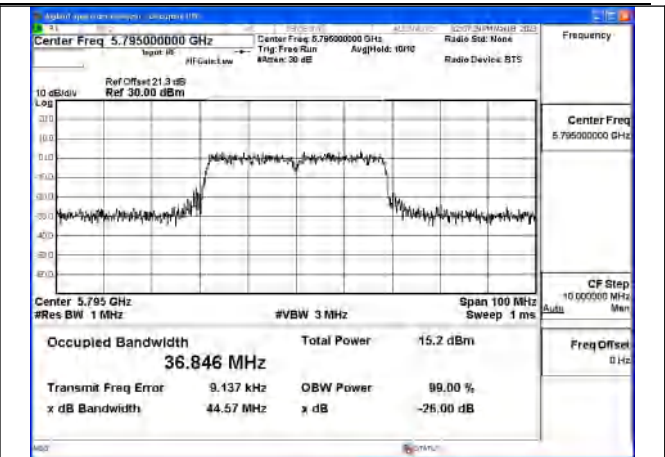

Mode:802.11ac VHT40 Frequency:5795MHz
Ant:Chain1