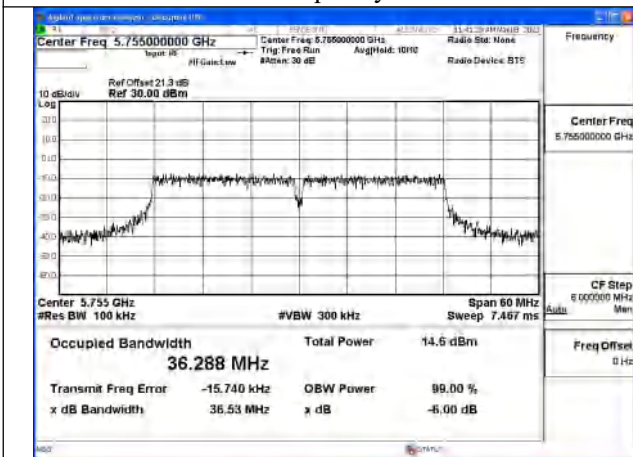

Mode:802.11ax HE20 Frequency:5785MHz Ant:Chain1

Mode:802.11ax HE20 Frequency:5825MHz Ant:Chain1

Test Mode: 802.11n HT40

Mode:802.11n HT40 Frequency:5755MHz Ant:Chain0

Mode:802.11n HT40 Frequency:5795MHz Ant:Chain0