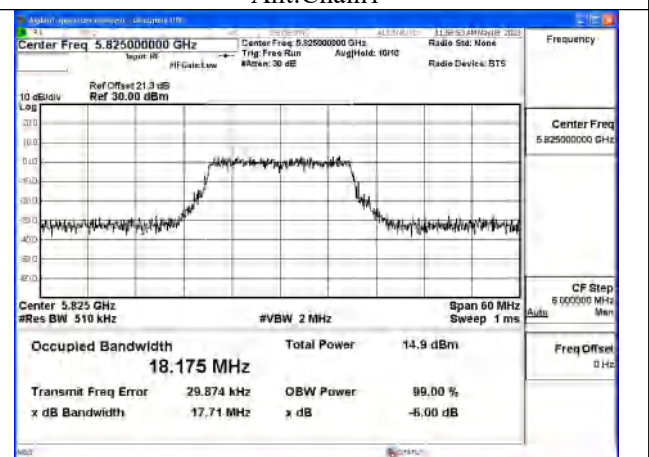

Mode:802.11ac VHT20 Frequency:5785MHz
 Ant:Chain0

Mode:802.11ac VHT20 Frequency:5825MHz
 Ant:Chain0

Mode:802.11ac VHT20 Frequency:5745MHz
 Ant:Chain1

Mode:802.11ac VHT20 Frequency:5785MHz
 Ant:Chain1

Mode:802.11ac VHT20 Frequency:5825MHz
 Ant:Chain1