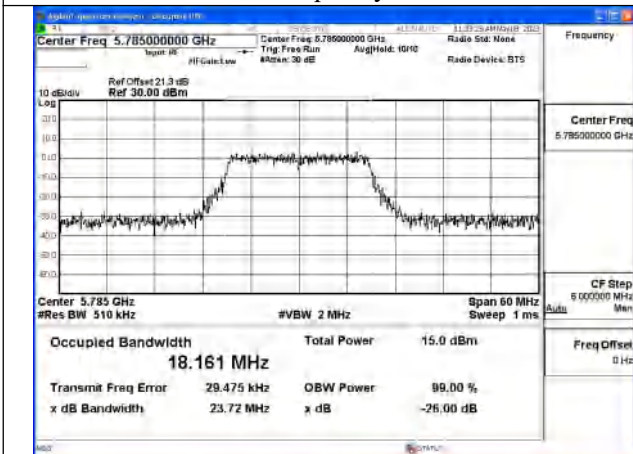

Mode:802.11n HT20 Frequency:5785MHz Ant:Chain1