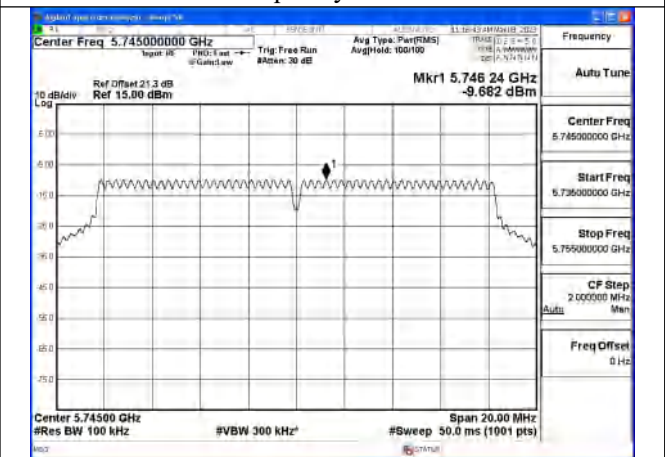

Note: As measurement bandwidth of Maximum PSD is specified in 500 kHz, add $10\log(500\text{kHz}/\text{RBW})$ to the measured result.

Test Mode: 802.11a

Mode:802.11a Frequency:5745MHz Ant:Chain0

Mode:802.11a Frequency:5785MHz Ant:Chain0

Mode:802.11a Frequency:5825MHz Ant:Chain0

Mode:802.11a Frequency:5745MHz Ant:Chain1

Mode:802.11a Frequency:5785MHz Ant:Chain1

Mode:802.11a Frequency:5825MHz Ant:Chain1

Test Mode: 802.11n HT20

Mode:802.11n HT20 Frequency:5745MHz Ant:Chain0