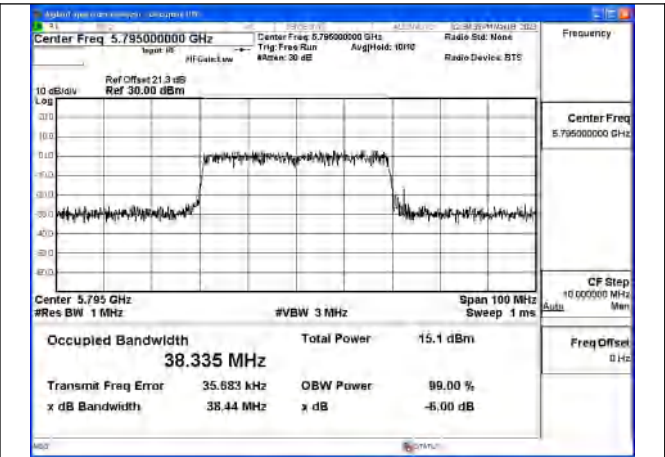

Mode:802.11ac VHT40 Frequency:5755MHz
Ant:Chain1

Mode:802.11ac VHT40 Frequency:5795MHz
Ant:Chain1

Test Mode: 802.11ax HE40

Mode:802.11ax HE40 Frequency:5755MHz Ant:Chain0

Mode:802.11ax HE40 Frequency:5795MHz Ant:Chain0