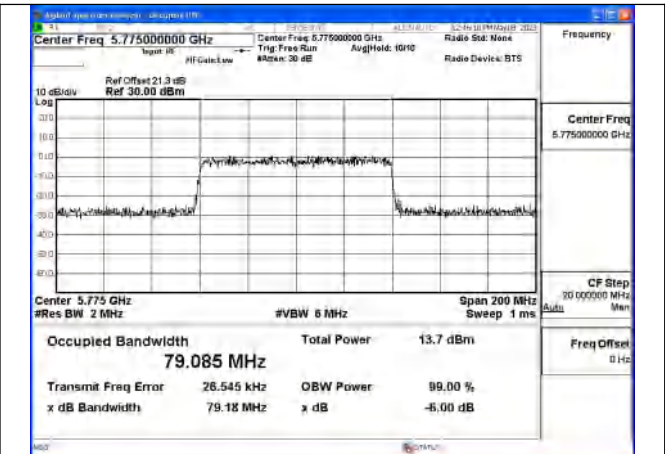

Test Mode:802.11ax HE80 5775MHz Chain1