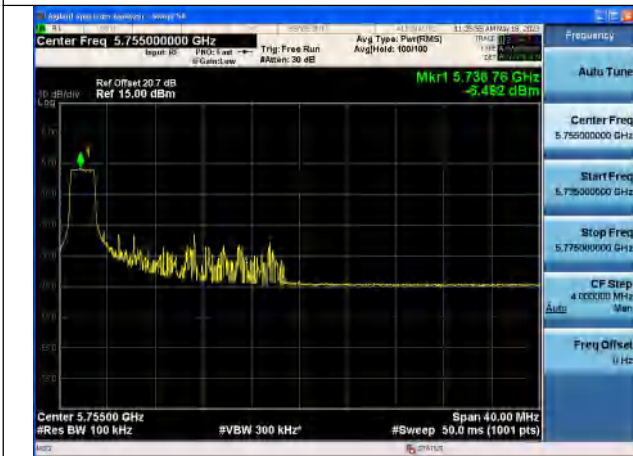

Mode:802.11ax HE20 Tone:242T Frequency:5785MHz
 Ant:Chain1

Mode:802.11ax HE20 Tone:242T Frequency:5825MHz
 Ant:Chain1

Test Mode: 802.11n HT40

Mode:802.11n HT40 Frequency:5755MHz Ant:Chain0

Mode:802.11n HT40 Frequency:5795MHz Ant:Chain0

Mode:802.11n HT40 Frequency:5755MHz Ant:Chain1

Mode:802.11n HT40 Frequency:5795MHz Ant:Chain1

Test Mode: 802.11ac VHT40

Test Mode: 802.11ax HE40

Mode:802.11ax HE40 Tone:26T Frequency:5755MHz
 Ant:Chain0

Mode:802.11ax HE40 Tone:26T Frequency:5795MHz
 Ant:Chain0

Mode:802.11ax HE40 Tone:26T Frequency:5755MHz
 Ant:Chain1

Mode:802.11ax HE40 Tone:26T Frequency:5795MHz
 Ant:Chain1

Mode:802.11ax HE40 Tone:52T Frequency:5755MHz
 Ant:Chain0

Mode:802.11ax HE40 Tone:52T Frequency:5795MHz
 Ant:Chain0