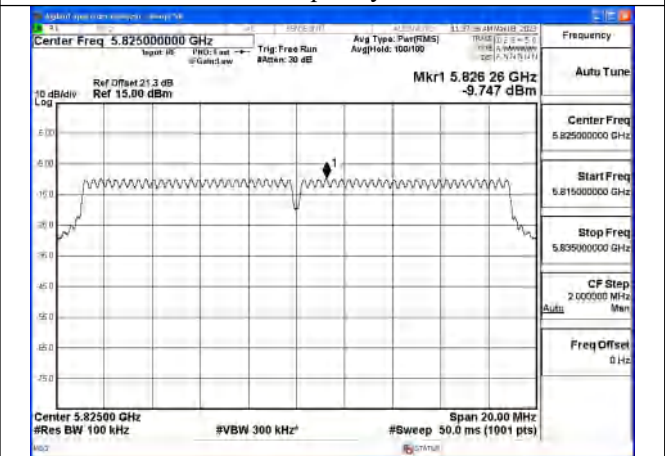

Mode:802.11n HT20 Frequency:5825MHz Ant:Chain1