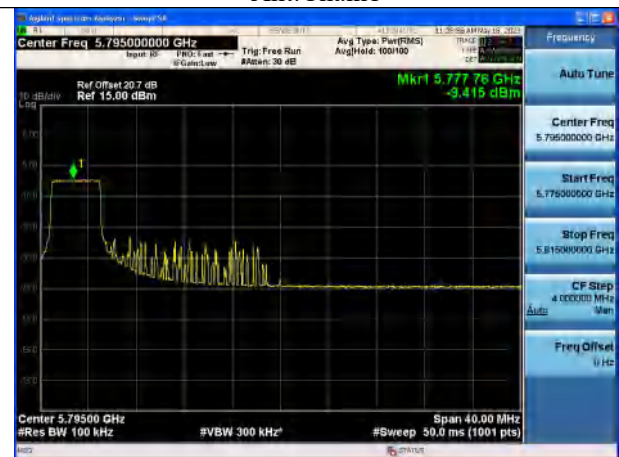

Mode:802.11ax HE20 Tone:242T Frequency:5785MHz
 Ant:Chain1

Mode:802.11ax HE20 Tone:242T Frequency:5825MHz
 Ant:Chain1

Test Mode: 802.11n HT40

Mode:802.11n HT40 Frequency:5755MHz Ant:Chain0

Mode:802.11n HT40 Frequency:5795MHz Ant:Chain0

Mode:802.11n HT40 Frequency:5755MHz Ant:Chain1

Mode:802.11n HT40 Frequency:5795MHz Ant:Chain1

Test Mode: 802.11ac VHT40

Test Mode: 802.11ax HE40

Mode:802.11ax HE40 Tone:26T Frequency:5755MHz
 Ant:Chain0

Mode:802.11ax HE40 Tone:26T Frequency:5795MHz
 Ant:Chain0

Mode:802.11ax HE40 Tone:26T Frequency:5755MHz
 Ant:Chain1

Mode:802.11ax HE40 Tone:26T Frequency:5795MHz
 Ant:Chain1

Mode:802.11ax HE40 Tone:52T Frequency:5755MHz
 Ant:Chain0

Mode:802.11ax HE40 Tone:52T Frequency:5795MHz
 Ant:Chain0