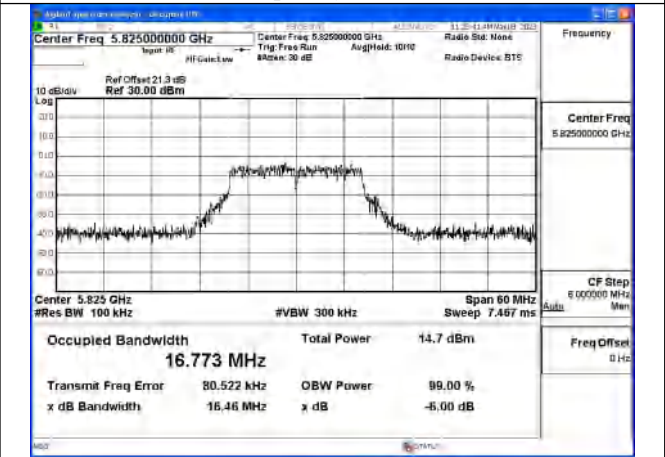

Mode:802.11a Frequency:5825MHz Ant:Chain1