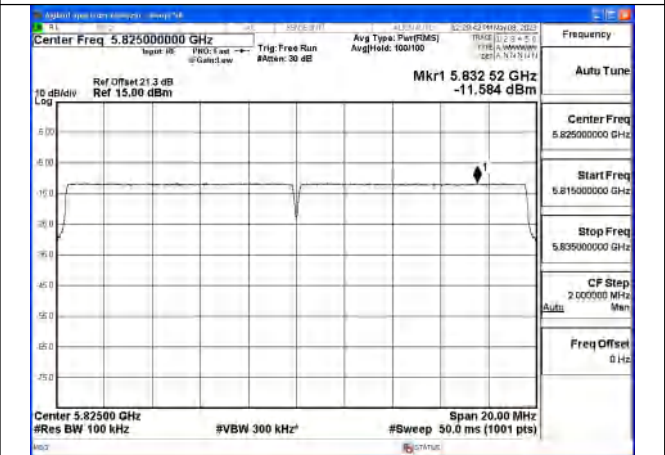

Mode:802.11ax HE20 Tone:242T Frequency:5745MHz
 Ant:Chain0

Mode:802.11ax HE20 Tone:242T Frequency:5785MHz
 Ant:Chain0

Mode:802.11ax HE20 Tone:242T Frequency:5825MHz
 Ant:Chain0

Mode:802.11ax HE20 Tone:242T Frequency:5745MHz
 Ant:Chain1

Mode:802.11ax HE20 Tone:242T Frequency:5785MHz
 Ant:Chain1

Mode:802.11ax HE20 Tone:242T Frequency:5825MHz
 Ant:Chain1

Test Mode: 802.11n HT40

Mode:802.11n HT40 Frequency:5755MHz Ant:Chain0

Mode:802.11n HT40 Frequency:5795MHz Ant:Chain0