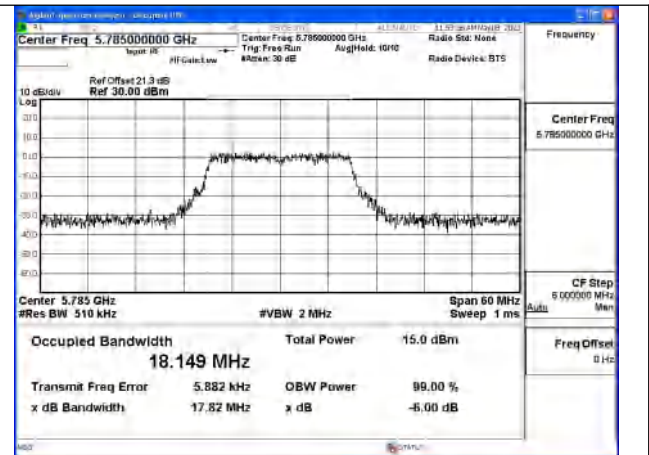

Mode:802.11n HT20 Frequency:5745MHz Ant:Chain1

Mode:802.11n HT20 Frequency:5785MHz Ant:Chain1

Mode:802.11n HT20 Frequency:5825MHz Ant:Chain1

Test Mode: 802.11ac VHT20

Mode:802.11ac VHT20 Frequency:5745MHz
 Ant:Chain0