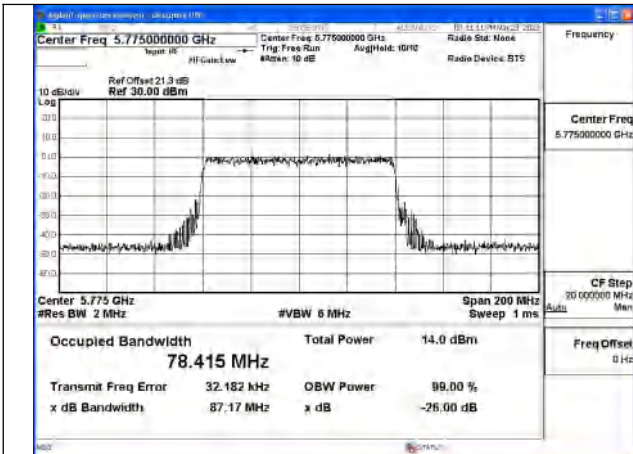

Mode:802.11ax HE40 Frequency:5755MHz Ant:Chain1

Mode:802.11ax HE40 Frequency:5795MHz Ant:Chain1

Test Mode: 802.11ac VHT80

Test Mode:802.11ac VHT80 5775MHz Chain0

Test Mode:802.11ac VHT80 5775MHz Chain1

Test Mode: 802.11ax HE80