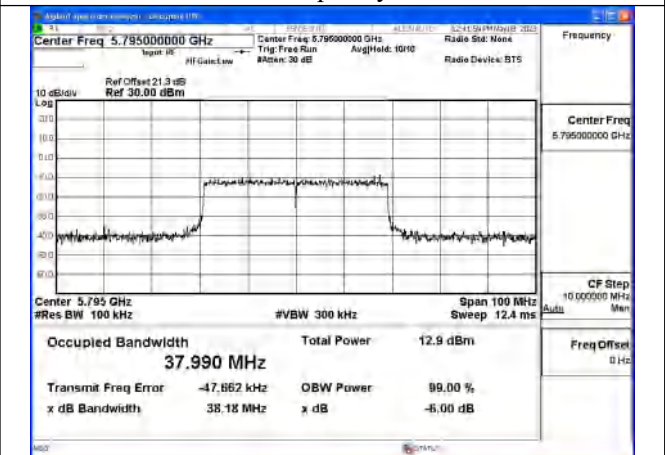

Mode:802.11ax HE40 Frequency:5795MHz Ant:Chain1