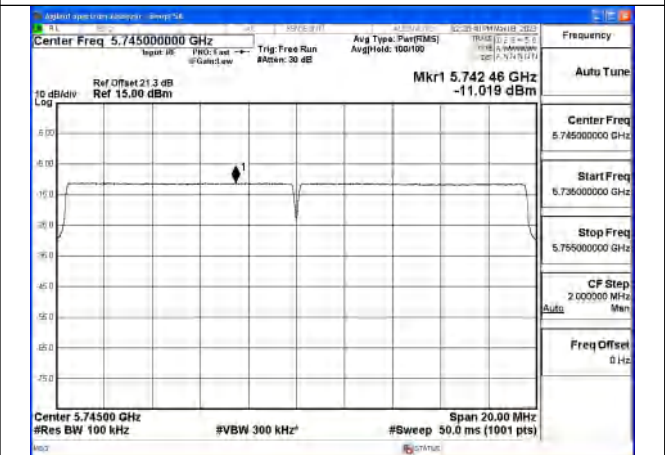

Mode:802.11ax HE20 Tone:52T Frequency:5785MHz
 Ant:Chain1

Mode:802.11ax HE20 Tone:52T Frequency:5825MHz
 Ant:Chain1

Mode:802.11ax HE20 Tone:106T Frequency:5745MHz
 Ant:Chain0

Mode:802.11ax HE20 Tone:106T Frequency:5785MHz
 Ant:Chain0

Mode:802.11ax HE20 Tone:106T Frequency:5825MHz
 Ant:Chain0

Mode:802.11ax HE20 Tone:106T Frequency:5745MHz
 Ant:Chain1

Mode:802.11ax HE20 Tone:106T Frequency:5785MHz
 Ant:Chain1

Mode:802.11ax HE20 Tone:106T Frequency:5825MHz
 Ant:Chain1

Mode:802.11ax HE20 Tone:242T Frequency:5745MHz
 Ant:Chain0

Mode:802.11ax HE20 Tone:242T Frequency:5785MHz
 Ant:Chain0

Mode:802.11ax HE20 Tone:242T Frequency:5825MHz
 Ant:Chain0

Mode:802.11ax HE20 Tone:242T Frequency:5745MHz
 Ant:Chain1