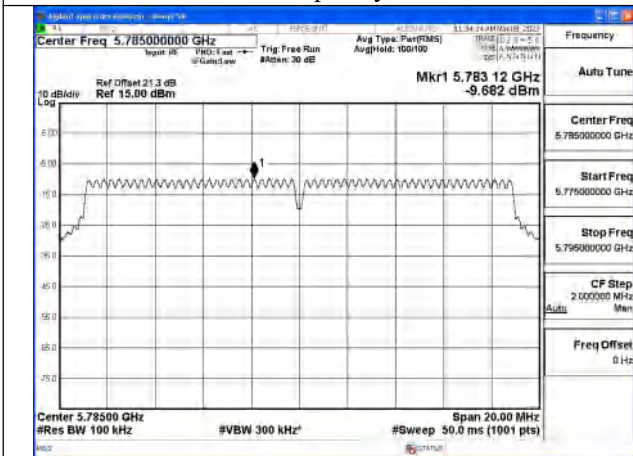

Mode:802.11n HT20 Frequency:5785MHz Ant:Chain1