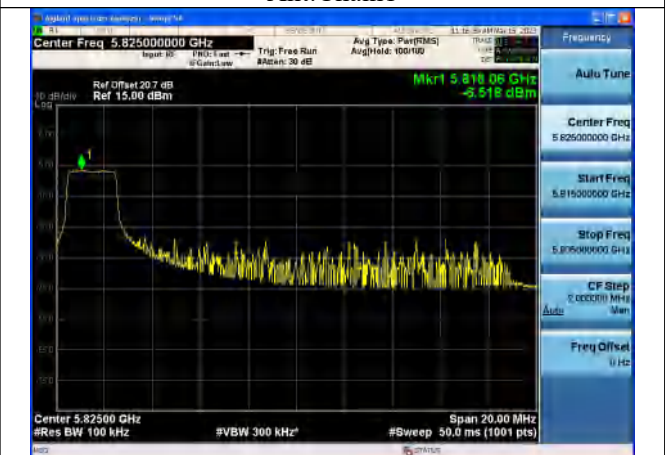

Test Mode: 802.11ac VHT20

Mode:802.11ac VHT20 Frequency:5745MHz
Ant:Chain0

Mode:802.11ac VHT20 Frequency:5785MHz
Ant:Chain0

Mode:802.11ac VHT20 Frequency:5825MHz
Ant:Chain0

Mode:802.11ac VHT20 Frequency:5745MHz
Ant:Chain1

Mode:802.11ac VHT20 Frequency:5785MHz
Ant:Chain1

Mode:802.11ac VHT20 Frequency:5825MHz
Ant:Chain1

Test Mode: 802.11ax HE20

Mode:802.11ax HE20 Tone:26T Frequency:5745MHz
 Ant:Chain0

Mode:802.11ax HE20 Tone:26T Frequency:5785MHz
 Ant:Chain0

Mode:802.11ax HE20 Tone:26T Frequency:5825MHz
 Ant:Chain0

Mode:802.11ax HE20 Tone:26T Frequency:5745MHz
 Ant:Chain1

Mode:802.11ax HE20 Tone:26T Frequency:5785MHz
 Ant:Chain1

Mode:802.11ax HE20 Tone:26T Frequency:5825MHz
 Ant:Chain1