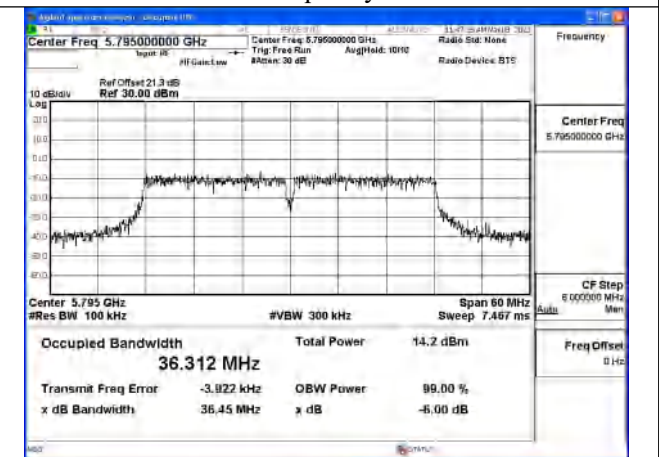

Mode:802.11ax HE20 Frequency:5785MHz Ant:Chain1

Mode:802.11ax HE20 Frequency:5825MHz Ant:Chain1

Test Mode: 802.11n HT40

Mode:802.11n HT40 Frequency:5755MHz Ant:Chain0

Mode:802.11n HT40 Frequency:5795MHz Ant:Chain0