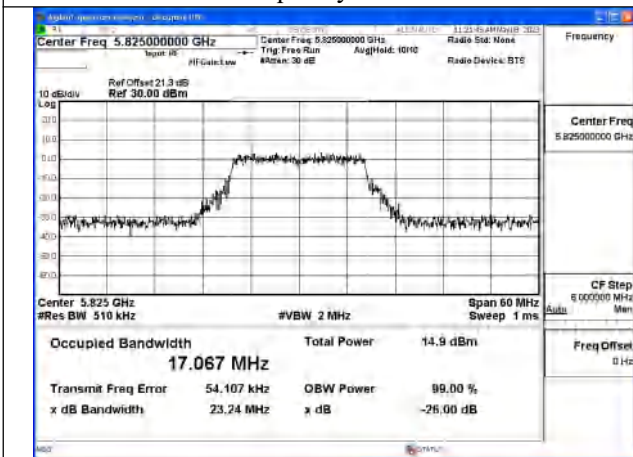

Mode:802.11a Frequency:5825MHz Ant:Chain0