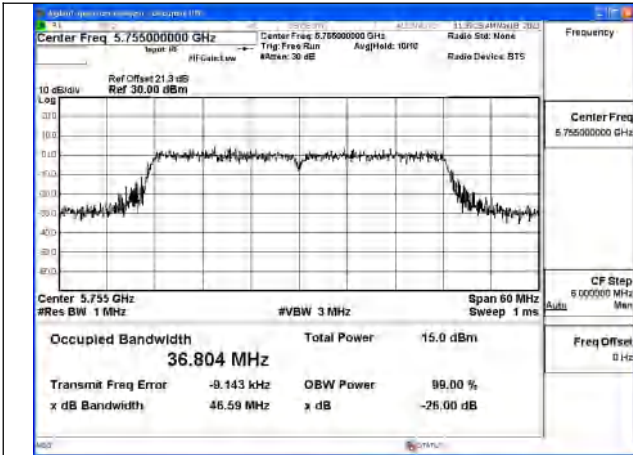

Test Mode: 802.11n HT40

Mode:802.11n HT40 Frequency:5755MHz Ant:Chain0