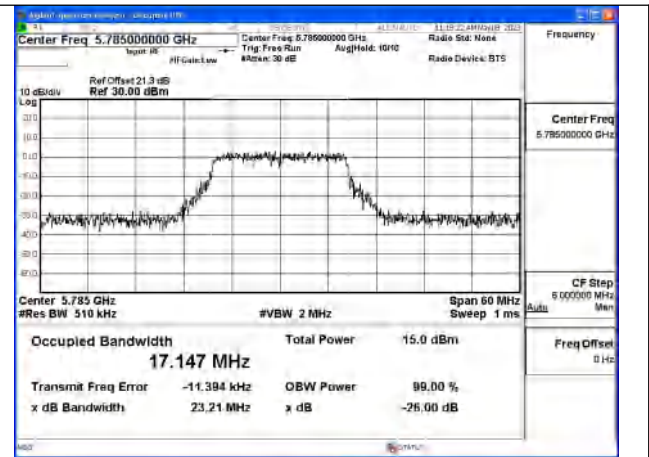

Test Mode: 802.11a

Mode:802.11a Frequency:5785MHz Ant:Chain0