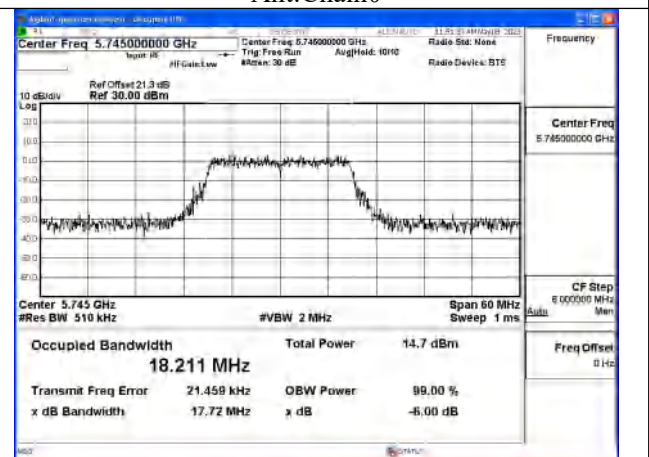

Mode:802.11ac VHT20 Frequency:5745MHz
Ant:Chain1