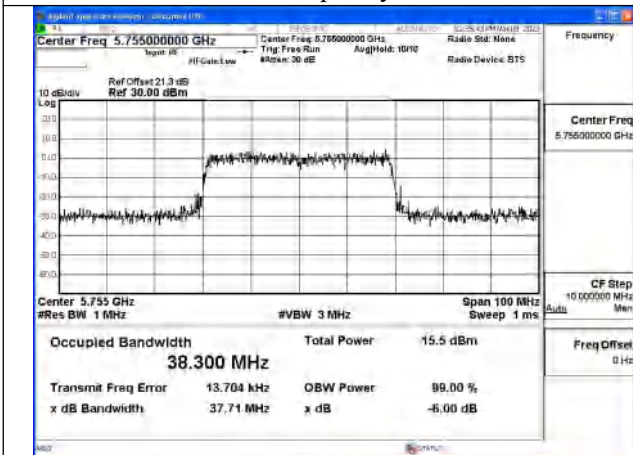

Mode:802.11ac VHT40 Frequency:5755MHz
Ant:Chain1

Mode:802.11ac VHT40 Frequency:5795MHz
Ant:Chain1

Test Mode: 802.11ax HE40

Mode:802.11ax HE40 Frequency:5755MHz Ant:Chain0

Mode:802.11ax HE40 Frequency:5795MHz Ant:Chain0