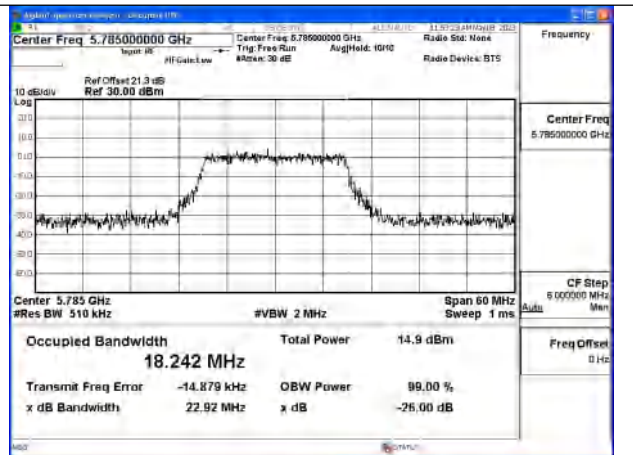

Mode:802.11n HT20 Frequency:5745MHz Ant:Chain1

Mode:802.11n HT20 Frequency:5785MHz Ant:Chain1

Mode:802.11n HT20 Frequency:5825MHz Ant:Chain1

Test Mode: 802.11ac VHT20

Mode:802.11ac VHT20 Frequency:5745MHz
 Ant:Chain0