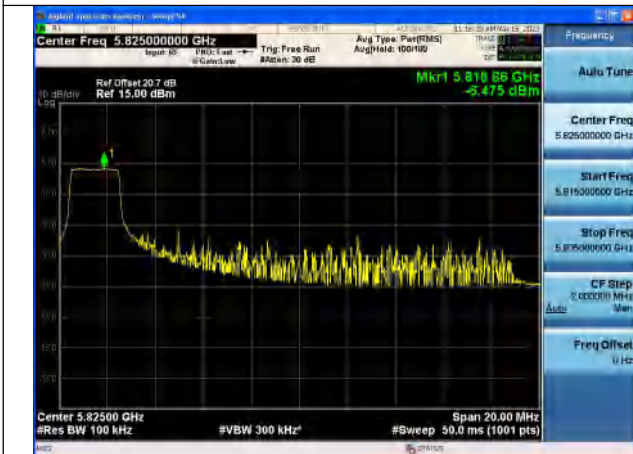

Test Mode: 802.11ac VHT20

Mode:802.11ac VHT20 Frequency:5745MHz
Ant:Chain0

Mode:802.11ac VHT20 Frequency:5785MHz
Ant:Chain0

Mode:802.11ac VHT20 Frequency:5825MHz
Ant:Chain0

Mode:802.11ac VHT20 Frequency:5745MHz
Ant:Chain1

Mode:802.11ac VHT20 Frequency:5785MHz
Ant:Chain1

Mode:802.11ac VHT20 Frequency:5825MHz
Ant:Chain1

Test Mode: 802.11ax HE20

Mode:802.11ax HE20 Tone:26T Frequency:5745MHz
 Ant:Chain0

Mode:802.11ax HE20 Tone:26T Frequency:5785MHz
 Ant:Chain0

Mode:802.11ax HE20 Tone:26T Frequency:5825MHz
 Ant:Chain0

Mode:802.11ax HE20 Tone:26T Frequency:5745MHz
 Ant:Chain1

Mode:802.11ax HE20 Tone:26T Frequency:5785MHz
 Ant:Chain1

Mode:802.11ax HE20 Tone:26T Frequency:5825MHz
 Ant:Chain1