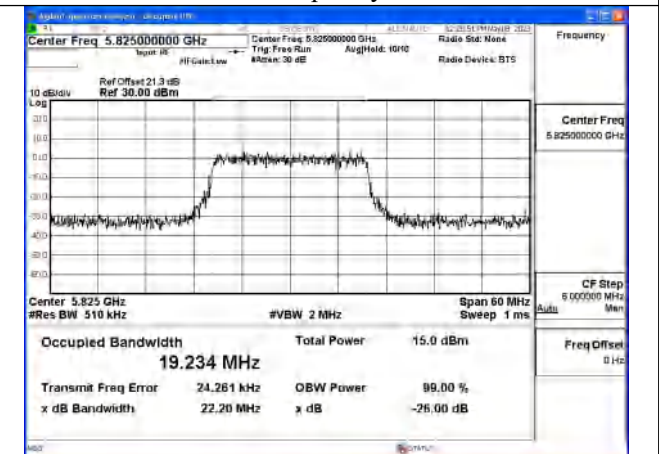

Test Mode: 802.11ax HE20

Mode:802.11ax HE20 Frequency:5745MHz Ant:Chain0

Mode:802.11ax HE20 Frequency:5785MHz Ant:Chain0

Mode:802.11ax HE20 Frequency:5825MHz Ant:Chain0

Mode:802.11ax HE20 Frequency:5745MHz Ant:Chain1