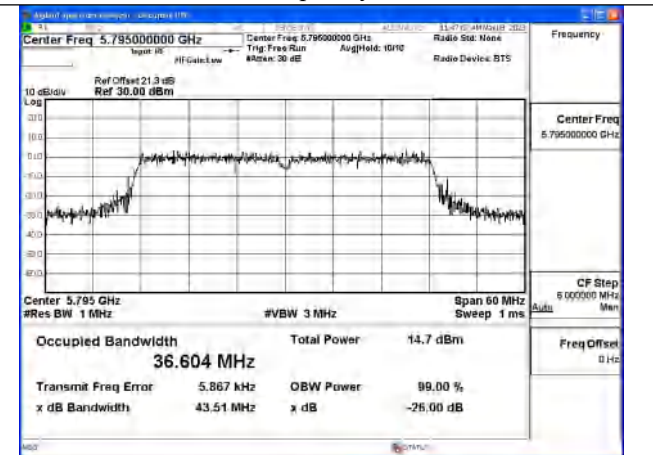

Mode:802.11ax HE20 Frequency:5785MHz Ant:Chain1

Mode:802.11ax HE20 Frequency:5825MHz Ant:Chain1

Test Mode: 802.11n HT40

Mode:802.11n HT40 Frequency:5755MHz Ant:Chain0

Mode:802.11n HT40 Frequency:5795MHz Ant:Chain0