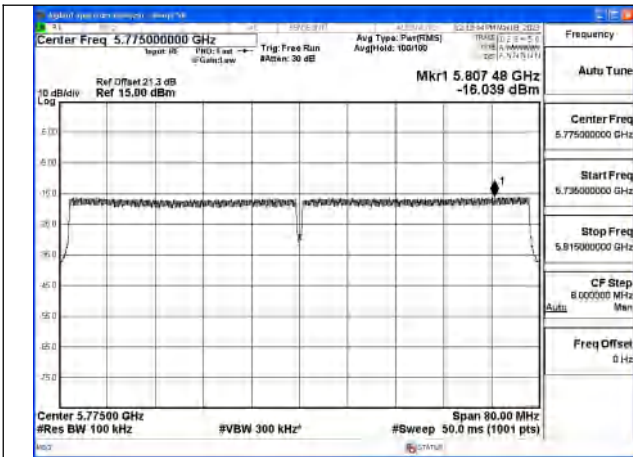

Test Mode: 802.11ac VHT80

Mode:802.11ac VHT80 Frequency:5775MHz
Ant:Chain0