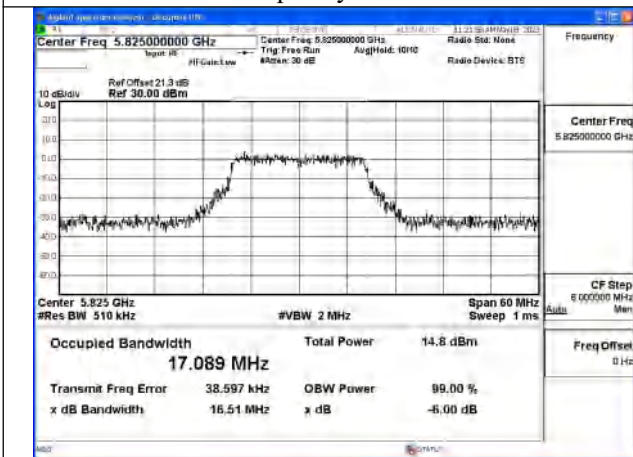

Mode:802.11a Frequency:5825MHz Ant:Chain0