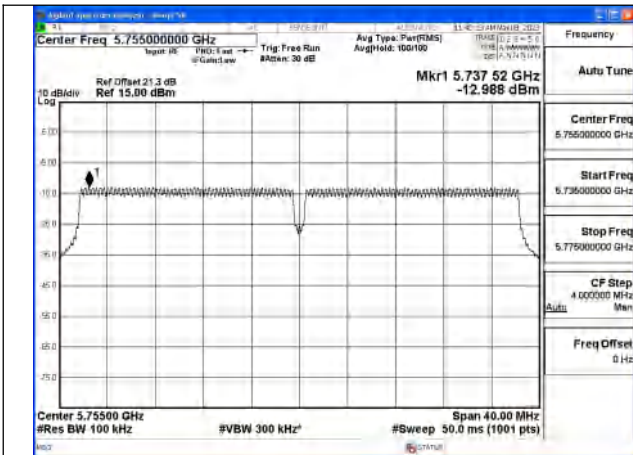

Mode:802.11ax HE20 Tone:242T Frequency:5745MHz
 Ant:Chain0

Mode:802.11ax HE20 Tone:242T Frequency:5785MHz
 Ant:Chain0

Mode:802.11ax HE20 Tone:242T Frequency:5825MHz
 Ant:Chain0

Mode:802.11ax HE20 Tone:242T Frequency:5745MHz
 Ant:Chain1

Mode:802.11ax HE20 Tone:242T Frequency:5785MHz
 Ant:Chain1

Mode:802.11ax HE20 Tone:242T Frequency:5825MHz
 Ant:Chain1

Test Mode: 802.11n HT40

Mode:802.11n HT40 Frequency:5755MHz Ant:Chain0

Mode:802.11n HT40 Frequency:5795MHz Ant:Chain0