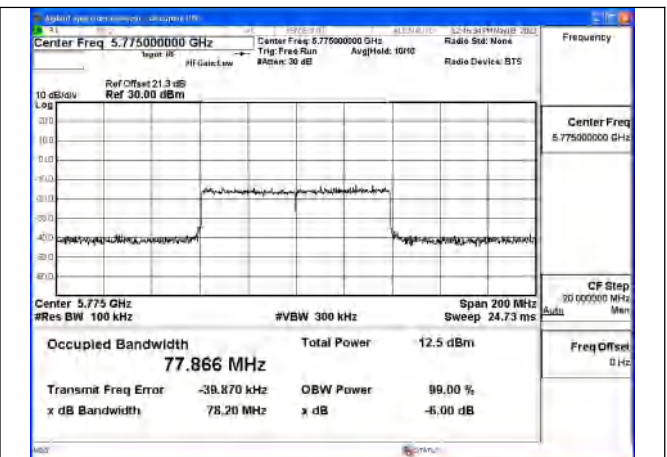

Test Mode:802.11ax HE80 5775MHz Chain1