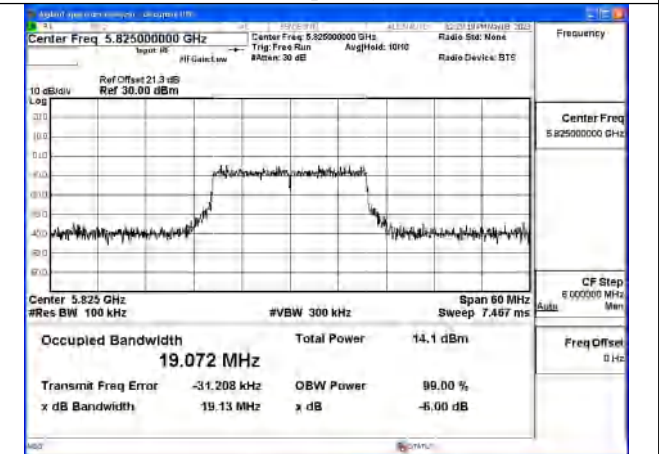

Test Mode: 802.11ax HE20

Mode:802.11ax HE20 Frequency:5745MHz Ant:Chain0

Mode:802.11ax HE20 Frequency:5785MHz Ant:Chain0

Mode:802.11ax HE20 Frequency:5825MHz Ant:Chain0

Mode:802.11ax HE20 Frequency:5745MHz Ant:Chain1