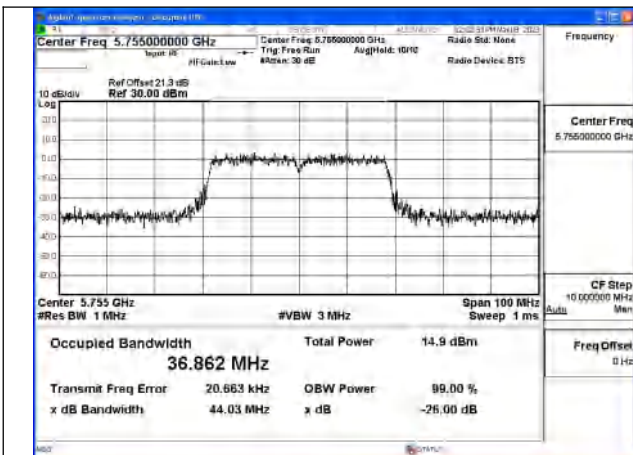

Test Mode: 802.11ac VHT40

Mode:802.11ac VHT40 Frequency:5755MHz
Ant:Chain0