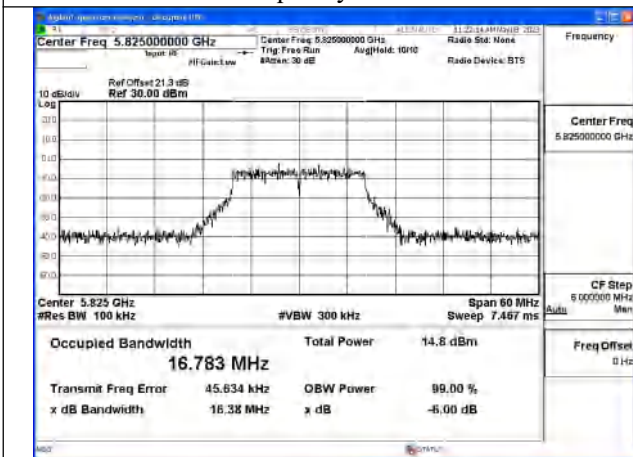

Mode:802.11a Frequency:5825MHz Ant:Chain0