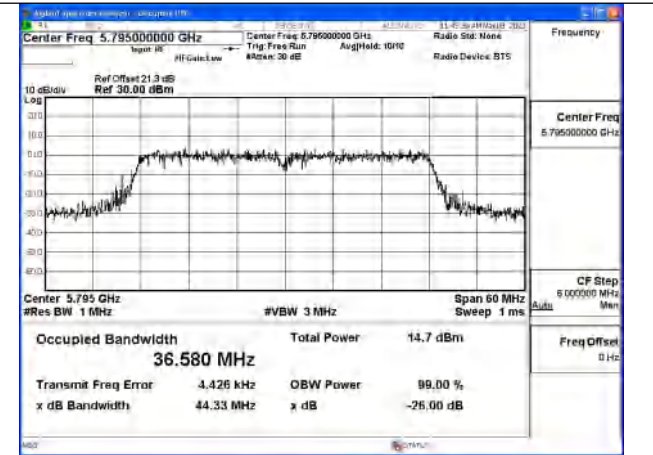

Test Mode: 802.11n HT40

Mode:802.11n HT40 Frequency:5795MHz Ant:Chain0