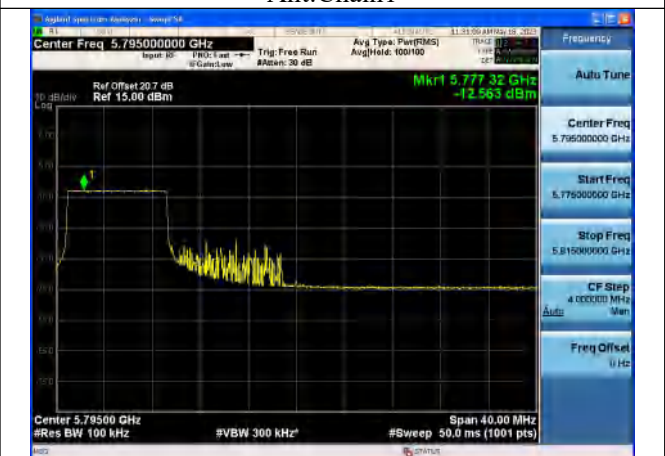

Mode:802.11n HT40 Frequency:5755MHz Ant:Chain1

Mode:802.11n HT40 Frequency:5795MHz Ant:Chain1

Test Mode: 802.11ac VHT40

Test Mode: 802.11ax HE40

Mode:802.11ax HE40 Tone:26T Frequency:5755MHz
 Ant:Chain0

Mode:802.11ax HE40 Tone:26T Frequency:5795MHz
 Ant:Chain0

Mode:802.11ax HE40 Tone:26T Frequency:5755MHz
 Ant:Chain1

Mode:802.11ax HE40 Tone:26T Frequency:5795MHz
 Ant:Chain1

Mode:802.11ax HE40 Tone:52T Frequency:5755MHz
 Ant:Chain0

Mode:802.11ax HE40 Tone:52T Frequency:5795MHz
 Ant:Chain0

Mode:802.11ax HE40 Tone:52T Frequency:5755MHz
Ant:Chain1

Mode:802.11ax HE40 Tone:52T Frequency:5795MHz
Ant:Chain1

Mode:802.11ax HE40 Tone:106T Frequency:5755MHz
Ant:Chain0

Mode:802.11ax HE40 Tone:106T Frequency:5795MHz
Ant:Chain0