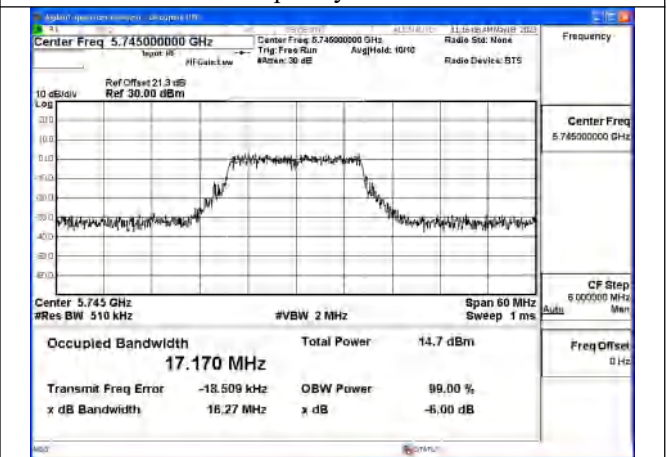

Test Mode: 802.11a

Mode:802.11a Frequency:5745MHz Ant:Chain0

Mode:802.11a Frequency:5785MHz Ant:Chain0

Mode:802.11a Frequency:5825MHz Ant:Chain0

Mode:802.11a Frequency:5745MHz Ant:Chain1

Mode:802.11a Frequency:5785MHz Ant:Chain1