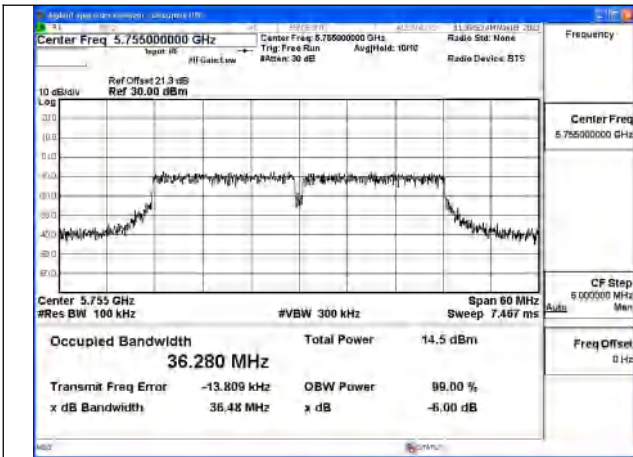

Test Mode: 802.11n HT40

Mode:802.11n HT40 Frequency:5755MHz Ant:Chain0