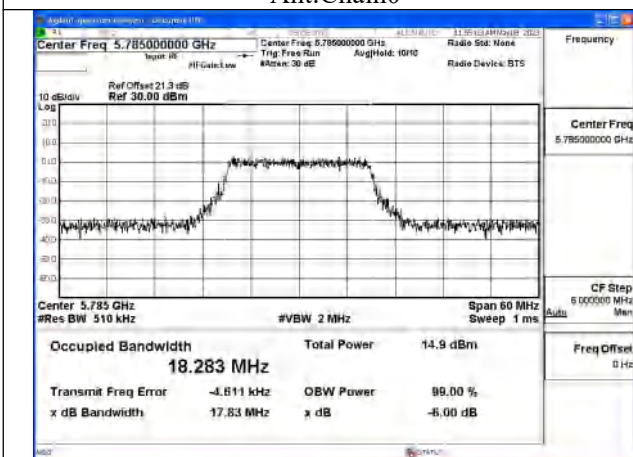

Mode:802.11n HT20 Frequency:5745MHz Ant:Chain1

Mode:802.11n HT20 Frequency:5785MHz Ant:Chain1

Mode:802.11n HT20 Frequency:5825MHz Ant:Chain1

Test Mode: 802.11ac VHT20

Mode:802.11ac VHT20 Frequency:5745MHz
 Ant:Chain0

Mode:802.11ac VHT20 Frequency:5785MHz
 Ant:Chain0

Mode:802.11ac VHT20 Frequency:5825MHz
 Ant:Chain0

Mode:802.11ac VHT20 Frequency:5745MHz
 Ant:Chain1

Mode:802.11ac VHT20 Frequency:5785MHz
 Ant:Chain1

Mode:802.11ac VHT20 Frequency:5825MHz
 Ant:Chain1