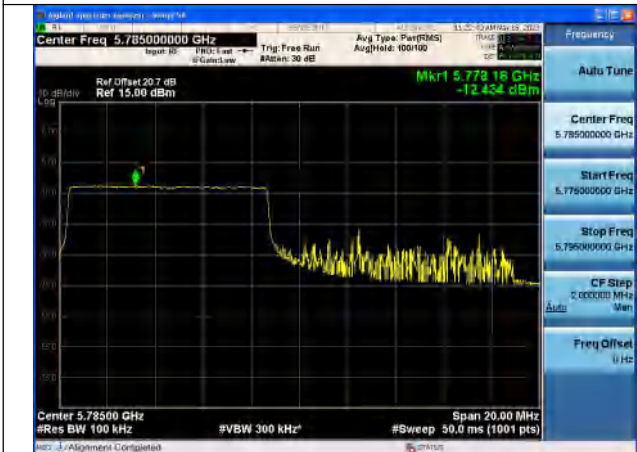

Mode:802.11ax HE20 Tone:52T Frequency:5745MHz
 Ant:Chain0

Mode:802.11ax HE20 Tone:52T Frequency:5785MHz
 Ant:Chain0

Mode:802.11ax HE20 Tone:52T Frequency:5825MHz
 Ant:Chain0

Mode:802.11ax HE20 Tone:52T Frequency:5745MHz
 Ant:Chain1

Mode:802.11ax HE20 Tone:52T Frequency:5785MHz
 Ant:Chain1

Mode:802.11ax HE20 Tone:52T Frequency:5825MHz
 Ant:Chain1

Mode:802.11ax HE20 Tone:106T Frequency:5745MHz
 Ant:Chain0

Mode:802.11ax HE20 Tone:106T Frequency:5785MHz
 Ant:Chain0

Mode:802.11ax HE20 Tone:106T Frequency:5825MHz
 Ant:Chain0

Mode:802.11ax HE20 Tone:106T Frequency:5745MHz
 Ant:Chain1

Mode:802.11ax HE20 Tone:106T Frequency:5785MHz
 Ant:Chain1

Mode:802.11ax HE20 Tone:106T Frequency:5825MHz
 Ant:Chain1