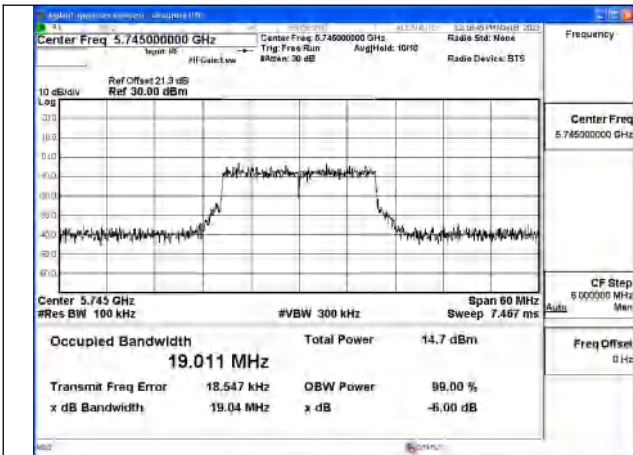

Test Mode: 802.11ax HE20

Mode:802.11ax HE20 Frequency:5745MHz Ant:Chain0