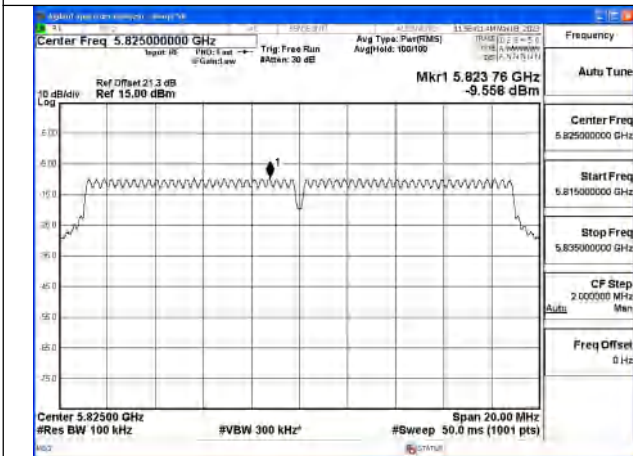

Mode:802.11n HT20 Frequency:5785MHz Ant:Chain0

Mode:802.11n HT20 Frequency:5825MHz Ant:Chain0

Mode:802.11n HT20 Frequency:5745MHz Ant:Chain1

Mode:802.11n HT20 Frequency:5785MHz Ant:Chain1

Mode:802.11n HT20 Frequency:5825MHz Ant:Chain1

Test Mode: 802.11ac VHT20

Mode:802.11ac VHT20 Frequency:5745MHz
Ant:Chain0

Mode:802.11ac VHT20 Frequency:5785MHz
Ant:Chain0

Mode:802.11ac VHT20 Frequency:5825MHz
Ant:Chain0

Mode:802.11ac VHT20 Frequency:5745MHz
Ant:Chain1