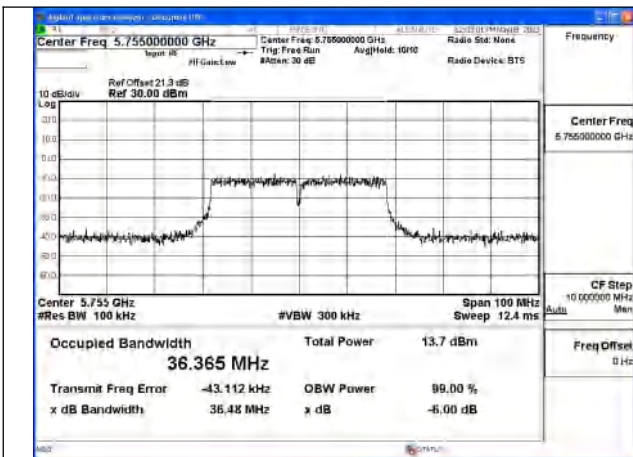

Test Mode: 802.11ac VHT40

Mode:802.11ac VHT40 Frequency:5755MHz
Ant:Chain0