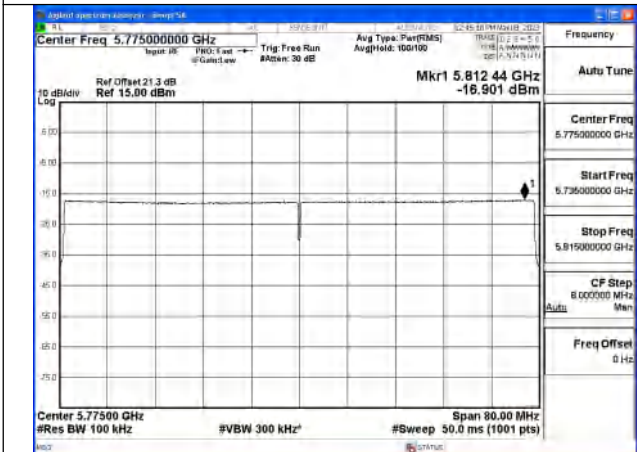

Test Mode: 802.11ax HE80

Mode:802.11ax HE80 Tone:26T Frequency:5775MHz
 Ant:Chain0

Mode:802.11ax HE80 Tone:26T Frequency:5775MHz
 Ant:Chain1

Mode:802.11ax HE80 Tone:52T Frequency:5775MHz
 Ant:Chain0

Mode:802.11ax HE80 Tone:52T Frequency:5775MHz
 Ant:Chain1

Mode:802.11ax HE80 Tone:106T Frequency:5775MHz
 Ant:Chain0

Mode:802.11ax HE80 Tone:106T Frequency:5775MHz
 Ant:Chain1

Mode:802.11ax HE80 Tone:242T Frequency:5775MHz
Ant:Chain0

Mode:802.11ax HE80 Tone:242T Frequency:5775MHz
Ant:Chain1

Mode:802.11ax HE80 Tone:484T Frequency:5775MHz
Ant:Chain0

Mode:802.11ax HE80 Tone:484T Frequency:5775MHz
Ant:Chain1

Mode:802.11ax HE80 Tone:996T Frequency:5775MHz
Ant:Chain0

Mode:802.11ax HE80 Tone:996T Frequency:5775MHz
Ant:Chain1