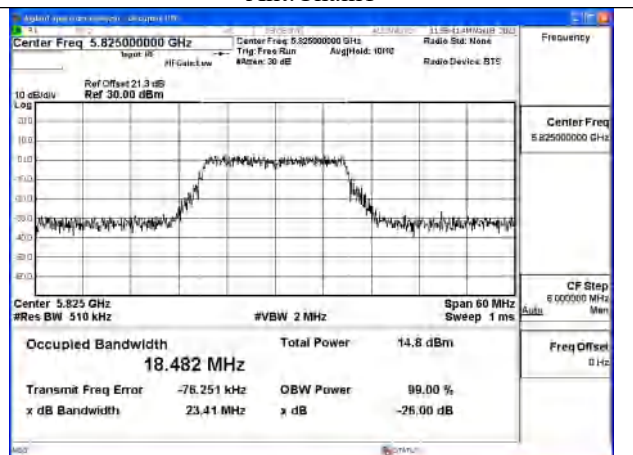

Mode:802.11ac VHT20 Frequency:5785MHz
 Ant:Chain0

Mode:802.11ac VHT20 Frequency:5825MHz
 Ant:Chain0

Mode:802.11ac VHT20 Frequency:5745MHz
 Ant:Chain1

Mode:802.11ac VHT20 Frequency:5785MHz
 Ant:Chain1

Mode:802.11ac VHT20 Frequency:5825MHz
 Ant:Chain1