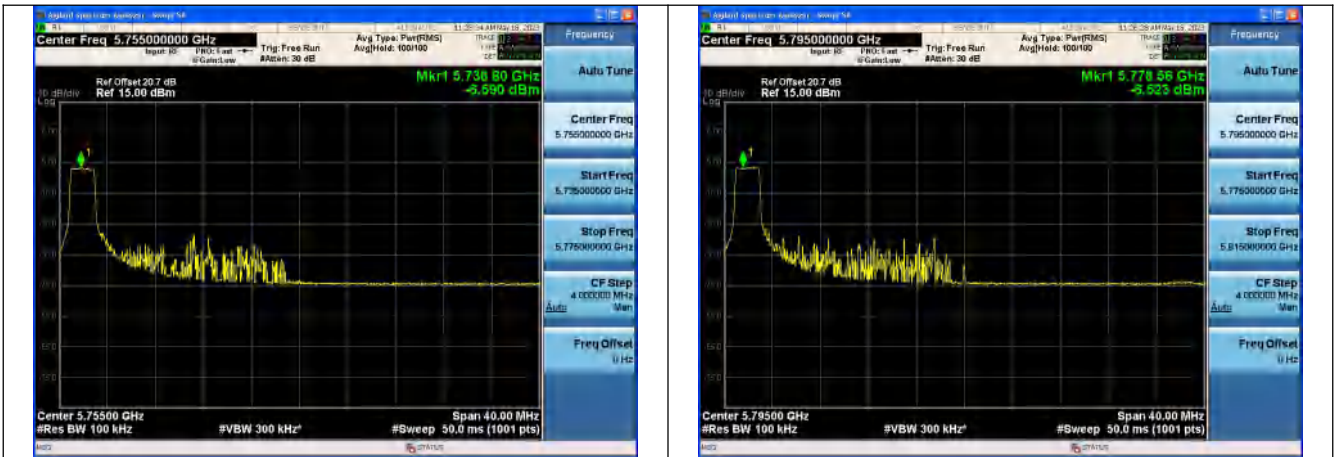

Mode:802.11ax HE20 Tone:242T Frequency:5745MHz
 Ant:Chain0

Mode:802.11ax HE20 Tone:242T Frequency:5785MHz
 Ant:Chain0

Mode:802.11ax HE20 Tone:242T Frequency:5825MHz
 Ant:Chain0

Mode:802.11ax HE20 Tone:242T Frequency:5745MHz
 Ant:Chain1

Mode:802.11ax HE20 Tone:242T Frequency:5785MHz
 Ant:Chain1

Mode:802.11ax HE20 Tone:242T Frequency:5825MHz
 Ant:Chain1

Test Mode: 802.11n HT40

Mode:802.11n HT40 Frequency:5755MHz Ant:Chain0

Mode:802.11n HT40 Frequency:5795MHz Ant:Chain0

Mode:802.11n HT40 Frequency:5755MHz Ant:Chain1

Mode:802.11n HT40 Frequency:5795MHz Ant:Chain1

Test Mode: 802.11ac VHT40

Test Mode: 802.11ax HE40

Mode:802.11ax HE40 Tone:26T Frequency:5755MHz
 Ant:Chain0

Mode:802.11ax HE40 Tone:26T Frequency:5795MHz
 Ant:Chain0