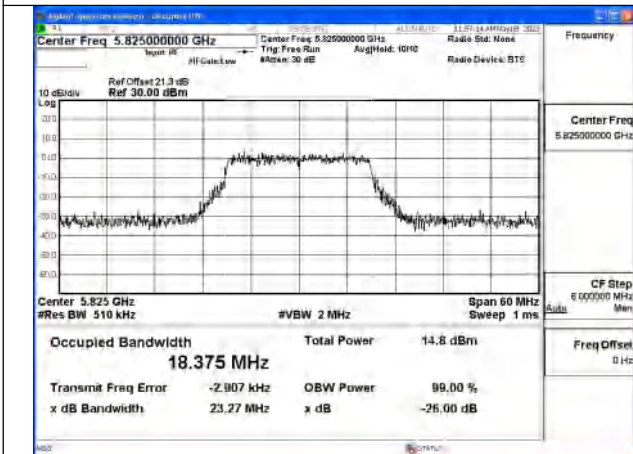

Mode:802.11n HT20 Frequency:5745MHz Ant:Chain1

Mode:802.11n HT20 Frequency:5785MHz Ant:Chain1

Mode:802.11n HT20 Frequency:5825MHz Ant:Chain1

Test Mode: 802.11ac VHT20

Mode:802.11ac VHT20 Frequency:5745MHz
 Ant:Chain0

Mode:802.11ac VHT20 Frequency:5785MHz
 Ant:Chain0

Mode:802.11ac VHT20 Frequency:5825MHz
 Ant:Chain0

Mode:802.11ac VHT20 Frequency:5745MHz
 Ant:Chain1

Mode:802.11ac VHT20 Frequency:5785MHz
 Ant:Chain1

Mode:802.11ac VHT20 Frequency:5825MHz
 Ant:Chain1