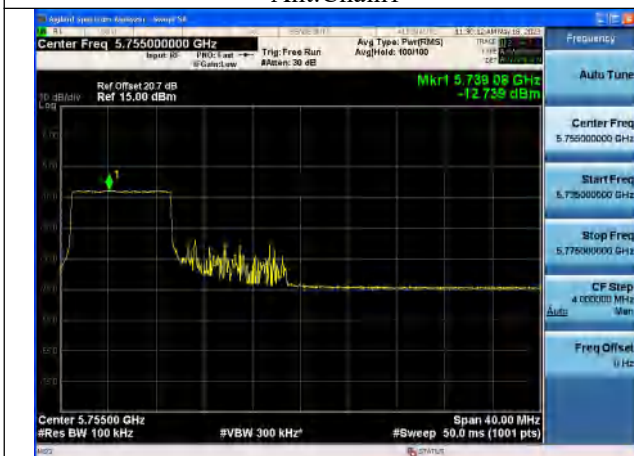

Mode:802.11n HT40 Frequency:5755MHz Ant:Chain1

Mode:802.11n HT40 Frequency:5795MHz Ant:Chain1

Test Mode: 802.11ac VHT40

Test Mode: 802.11ax HE40

Mode:802.11ax HE40 Tone:26T Frequency:5755MHz
 Ant:Chain0

Mode:802.11ax HE40 Tone:26T Frequency:5795MHz
 Ant:Chain0

Mode:802.11ax HE40 Tone:26T Frequency:5755MHz
 Ant:Chain1

Mode:802.11ax HE40 Tone:26T Frequency:5795MHz
 Ant:Chain1

Mode:802.11ax HE40 Tone:52T Frequency:5755MHz
 Ant:Chain0

Mode:802.11ax HE40 Tone:52T Frequency:5795MHz
 Ant:Chain0

Mode:802.11ax HE40 Tone:52T Frequency:5755MHz
Ant:Chain1

Mode:802.11ax HE40 Tone:52T Frequency:5795MHz
Ant:Chain1

Mode:802.11ax HE40 Tone:106T Frequency:5755MHz
Ant:Chain0

Mode:802.11ax HE40 Tone:106T Frequency:5795MHz
Ant:Chain0

Mode:802.11ax HE40 Tone:106T Frequency:5755MHz
Ant:Chain1

Mode:802.11ax HE40 Tone:106T Frequency:5795MHz
Ant:Chain1

Mode:802.11ax HE40 Tone:242T Frequency:5755MHz
Ant:Chain0

Mode:802.11ax HE40 Tone:242T Frequency:5795MHz
Ant:Chain0