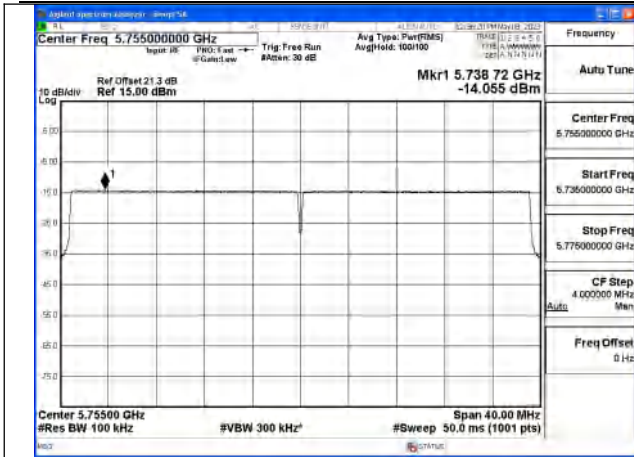

Mode:802.11ax HE40 Tone:242T Frequency:5755MHz
Ant:Chain1

Mode:802.11ax HE40 Tone:242T Frequency:5795MHz
Ant:Chain1

Mode:802.11ax HE40 Tone:484T Frequency:5755MHz
Ant:Chain0

Mode:802.11ax HE40 Tone:484T Frequency:5795MHz
Ant:Chain0