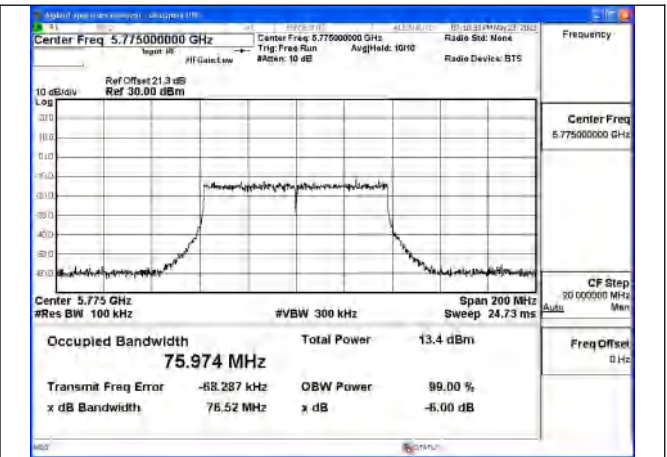

Mode:802.11ax HE40 Frequency:5755MHz Ant:Chain1

Mode:802.11ax HE40 Frequency:5795MHz Ant:Chain1

Test Mode: 802.11ac VHT80

Test Mode:802.11ac VHT80 5775MHz Chain0

Test Mode:802.11ac VHT80 5775MHz Chain1

Test Mode: 802.11ax HE80