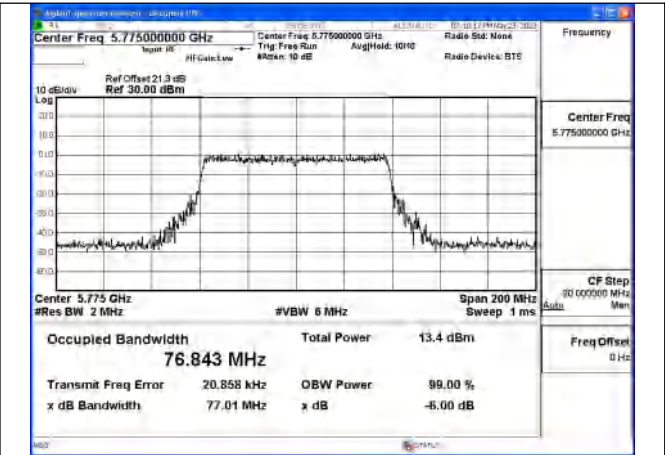

Mode:802.11ax HE40 Frequency:5755MHz Ant:Chain1

Mode:802.11ax HE40 Frequency:5795MHz Ant:Chain1

Test Mode: 802.11ac VHT80

Test Mode:802.11ac VHT80 5775MHz Chain0

Test Mode:802.11ac VHT80 5775MHz Chain1

Test Mode: 802.11ax HE80