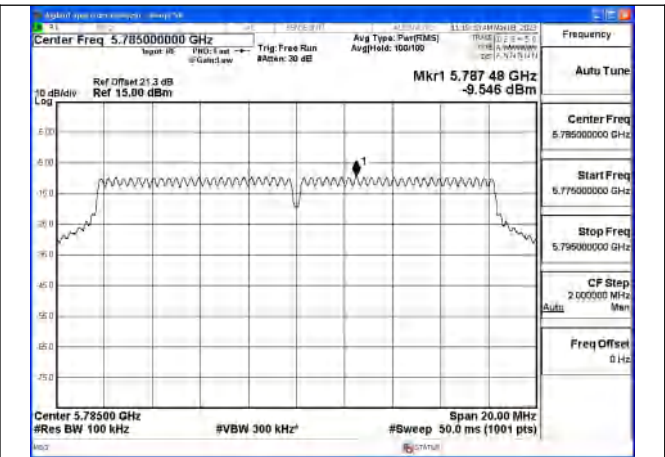

Note: As measurement bandwidth of Maximum PSD is specified in 500 kHz, add $10\log(500\text{kHz}/\text{RBW})$ to the measured result.

Test Mode: 802.11a

Mode:802.11a Frequency:5745MHz Ant:Chain0

Mode:802.11a Frequency:5785MHz Ant:Chain0