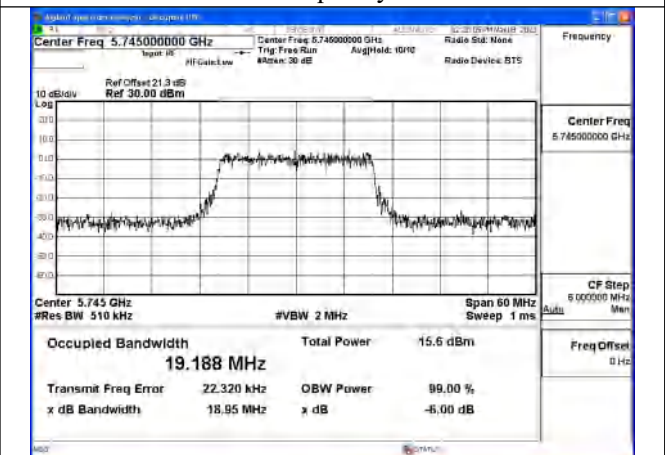

Mode:802.11ax HE20 Frequency:5745MHz Ant:Chain1