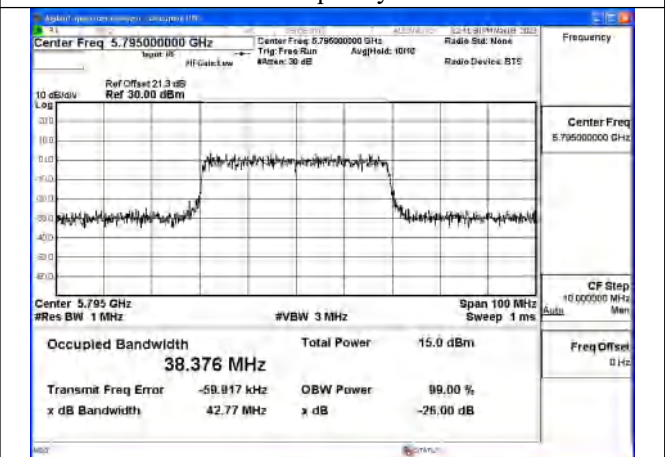

Mode:802.11ax HE40 Frequency:5795MHz Ant:Chain1