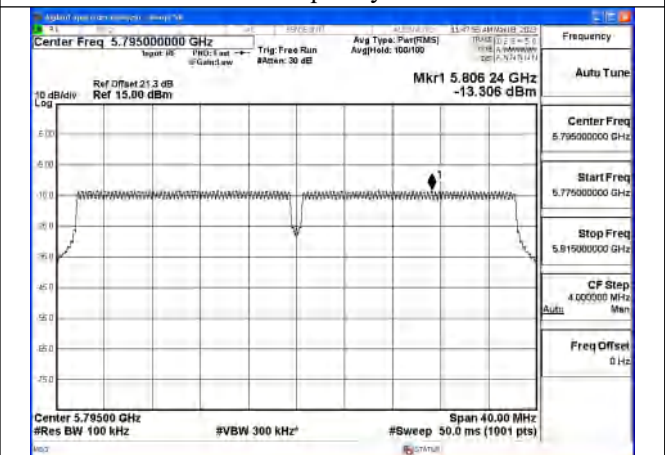

Mode:802.11ax HE20 Tone:242T Frequency:5745MHz
 Ant:Chain0

Mode:802.11ax HE20 Tone:242T Frequency:5785MHz
 Ant:Chain0

Mode:802.11ax HE20 Tone:242T Frequency:5825MHz
 Ant:Chain0

Mode:802.11ax HE20 Tone:242T Frequency:5745MHz
 Ant:Chain1

Mode:802.11ax HE20 Tone:242T Frequency:5785MHz
 Ant:Chain1

Mode:802.11ax HE20 Tone:242T Frequency:5825MHz
 Ant:Chain1

Test Mode: 802.11n HT40

Mode:802.11n HT40 Frequency:5755MHz Ant:Chain0

Mode:802.11n HT40 Frequency:5795MHz Ant:Chain0

Mode:802.11n HT40 Frequency:5755MHz Ant:Chain1

Mode:802.11n HT40 Frequency:5795MHz Ant:Chain1

Test Mode: 802.11ac VHT40

Test Mode: 802.11ax HE40

Mode:802.11ax HE40 Tone:26T Frequency:5755MHz
 Ant:Chain0

Mode:802.11ax HE40 Tone:26T Frequency:5795MHz
 Ant:Chain0