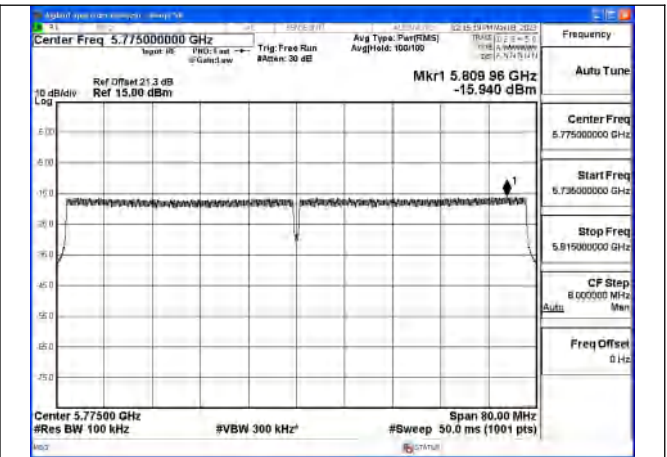

Mode:802.11ax HE40 Tone:484T Frequency:5755MHz
Ant:Chain1

Mode:802.11ax HE40 Tone:484T Frequency:5795MHz
Ant:Chain1

Test Mode: 802.11ac VHT80

Mode:802.11ac VHT80 Frequency:5775MHz
Ant:Chain0

Mode:802.11ac VHT80 Frequency:5775MHz
Ant:Chain1

Test Mode: 802.11ax HE80

Mode:802.11ax HE80 Tone:26T Frequency:5775MHz
 Ant:Chain0

Mode:802.11ax HE80 Tone:26T Frequency:5775MHz
 Ant:Chain1

Mode:802.11ax HE80 Tone:52T Frequency:5775MHz
 Ant:Chain0

Mode:802.11ax HE80 Tone:52T Frequency:5775MHz
 Ant:Chain1