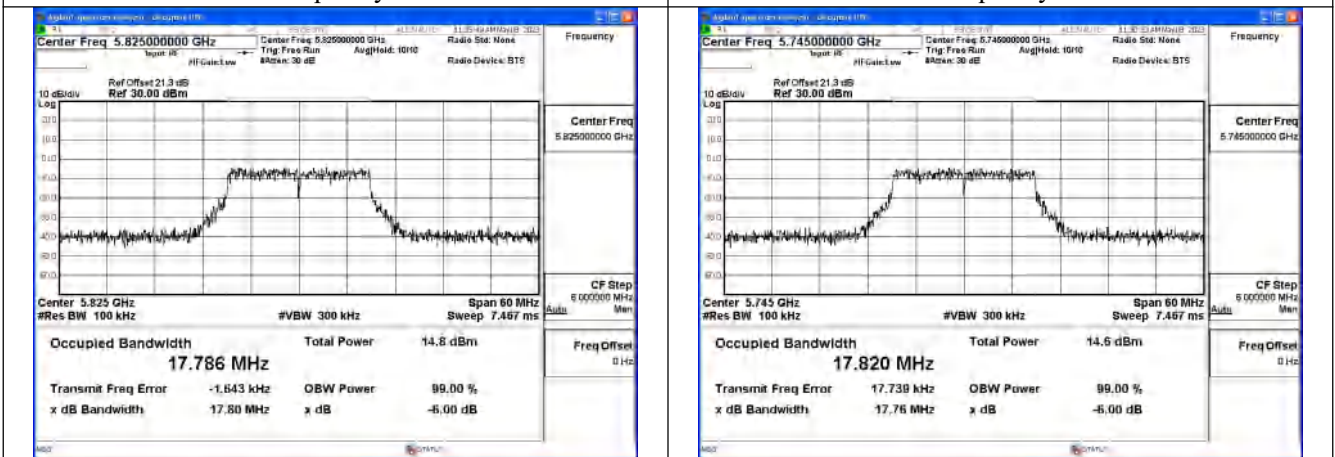

Mode:802.11n HT20 Frequency:5825MHz Ant:Chain0

Mode:802.11n HT20 Frequency:5745MHz Ant:Chain1