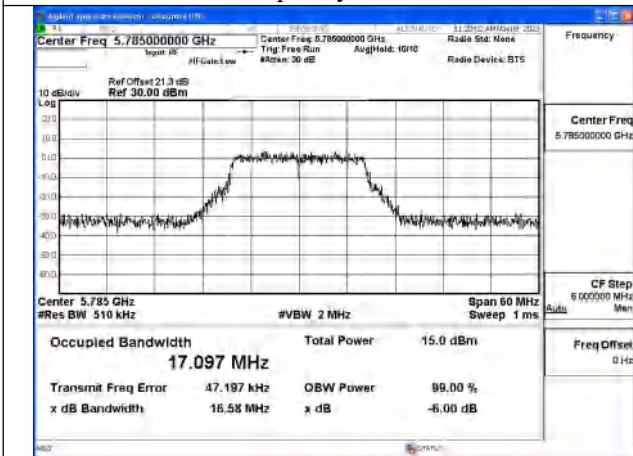

Test Mode: 802.11a

Mode:802.11a Frequency:5745MHz Ant:Chain0

Mode:802.11a Frequency:5785MHz Ant:Chain0

Mode:802.11a Frequency:5825MHz Ant:Chain0

Mode:802.11a Frequency:5745MHz Ant:Chain1

Mode:802.11a Frequency:5785MHz Ant:Chain1