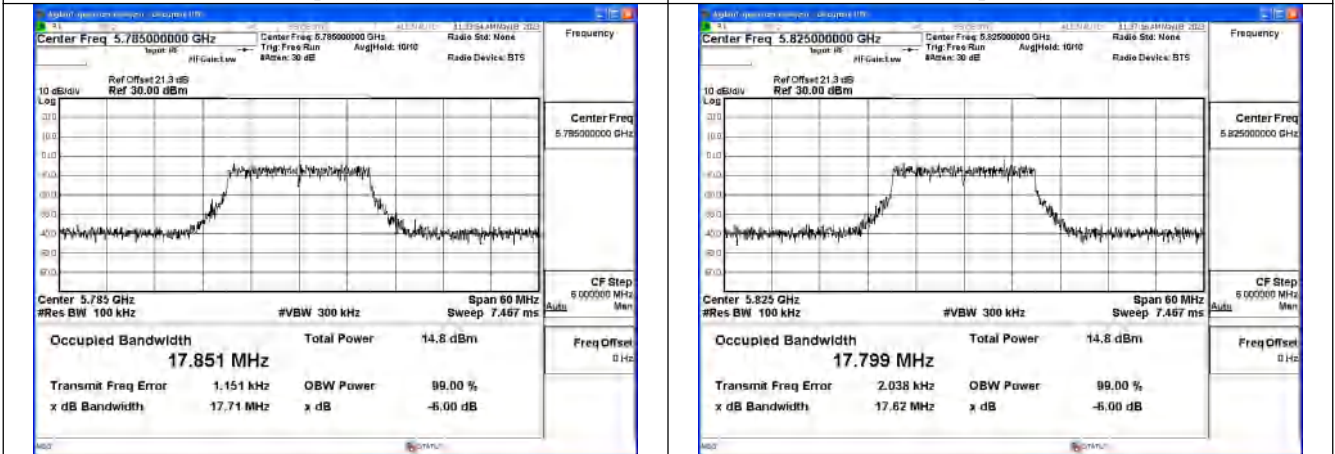

Mode:802.11n HT20 Frequency:5785MHz Ant:Chain1

Mode:802.11n HT20 Frequency:5825MHz Ant:Chain1