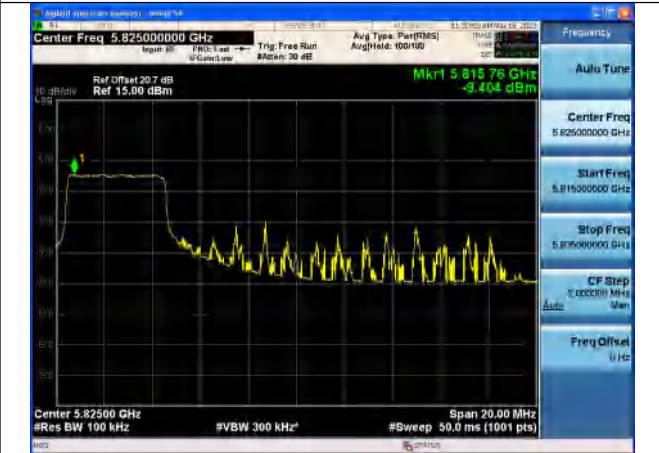

Mode:802.11ax HE20 Tone:26T Frequency:5825MHz
 Ant:Chain0

Mode:802.11ax HE20 Tone:26T Frequency:5745MHz
 Ant:Chain1

Mode:802.11ax HE20 Tone:26T Frequency:5785MHz
 Ant:Chain1

Mode:802.11ax HE20 Tone:26T Frequency:5825MHz
 Ant:Chain1

Mode:802.11ax HE20 Tone:52T Frequency:5745MHz
 Ant:Chain0

Mode:802.11ax HE20 Tone:52T Frequency:5785MHz
 Ant:Chain0

Mode:802.11ax HE20 Tone:52T Frequency:5825MHz
 Ant:Chain0

Mode:802.11ax HE20 Tone:52T Frequency:5745MHz
 Ant:Chain1

Mode:802.11ax HE20 Tone:52T Frequency:5785MHz
 Ant:Chain1

Mode:802.11ax HE20 Tone:52T Frequency:5825MHz
 Ant:Chain1

Mode:802.11ax HE20 Tone:106T Frequency:5745MHz
 Ant:Chain0

Mode:802.11ax HE20 Tone:106T Frequency:5785MHz
 Ant:Chain0