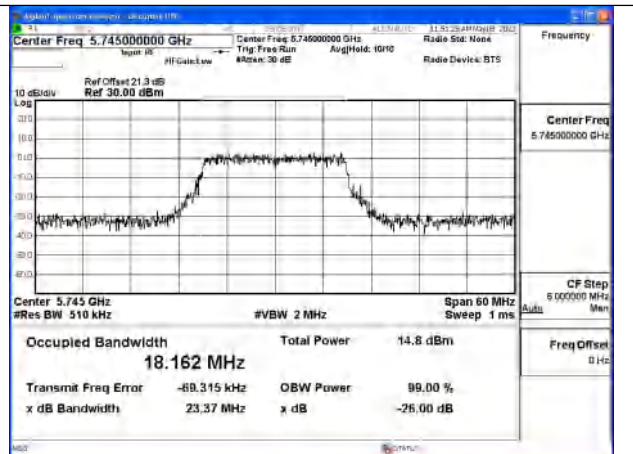

Mode:802.11n HT20 Frequency:5745MHz Ant:Chain1

Mode:802.11n HT20 Frequency:5785MHz Ant:Chain1

Mode:802.11n HT20 Frequency:5825MHz Ant:Chain1

Test Mode: 802.11ac VHT20

Mode:802.11ac VHT20 Frequency:5745MHz
 Ant:Chain0

Mode:802.11ac VHT20 Frequency:5785MHz
 Ant:Chain0

Mode:802.11ac VHT20 Frequency:5825MHz
 Ant:Chain0

Mode:802.11ac VHT20 Frequency:5745MHz
 Ant:Chain1

Mode:802.11ac VHT20 Frequency:5785MHz
 Ant:Chain1

Mode:802.11ac VHT20 Frequency:5825MHz
 Ant:Chain1