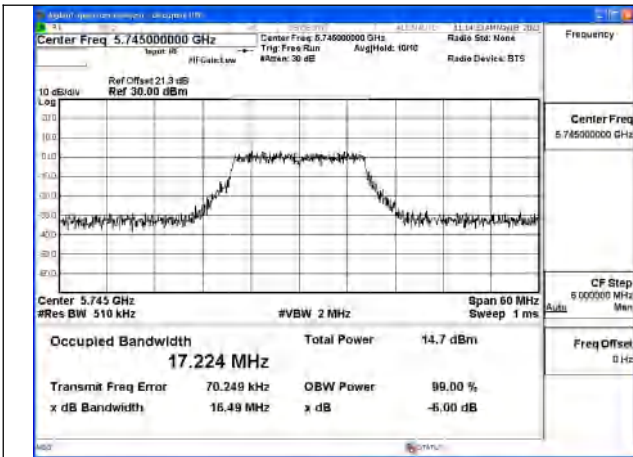

Test Mode: 802.11a

Mode:802.11a Frequency:5745MHz Ant:Chain0