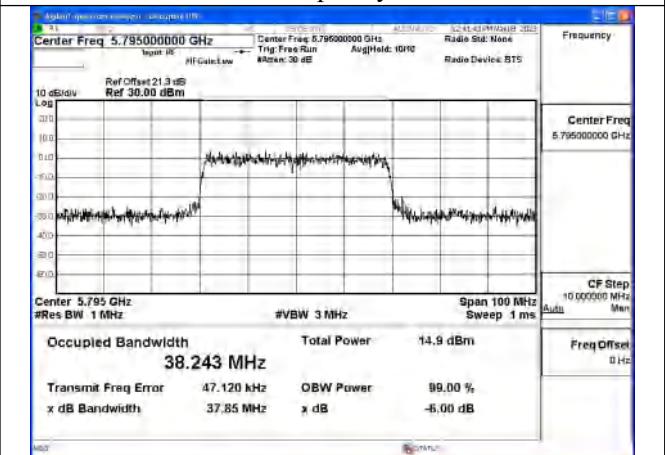

Mode:802.11ax HE40 Frequency:5795MHz Ant:Chain1