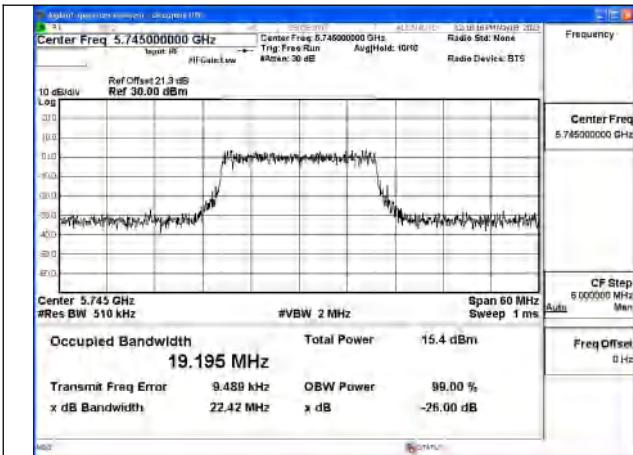

Test Mode: 802.11ax HE20

Mode:802.11ax HE20 Frequency:5745MHz Ant:Chain0