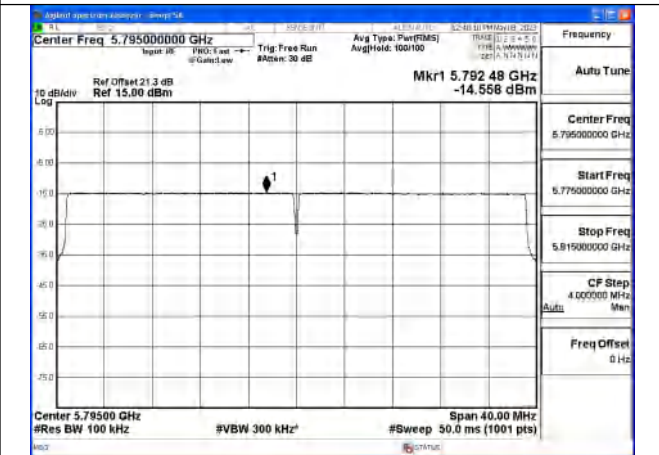

Mode:802.11ax HE40 Tone:52T Frequency:5755MHz
Ant:Chain1

Mode:802.11ax HE40 Tone:52T Frequency:5795MHz
Ant:Chain1

Mode:802.11ax HE40 Tone:106T Frequency:5755MHz
Ant:Chain0

Mode:802.11ax HE40 Tone:106T Frequency:5795MHz
Ant:Chain0

Mode:802.11ax HE40 Tone:106T Frequency:5755MHz
Ant:Chain1

Mode:802.11ax HE40 Tone:106T Frequency:5795MHz
Ant:Chain1

Mode:802.11ax HE40 Tone:242T Frequency:5755MHz
Ant:Chain0

Mode:802.11ax HE40 Tone:242T Frequency:5795MHz
Ant:Chain0

Mode:802.11ax HE40 Tone:242T Frequency:5755MHz
Ant:Chain1

Mode:802.11ax HE40 Tone:242T Frequency:5795MHz
Ant:Chain1

Mode:802.11ax HE40 Tone:484T Frequency:5755MHz
Ant:Chain0

Mode:802.11ax HE40 Tone:484T Frequency:5795MHz
Ant:Chain0