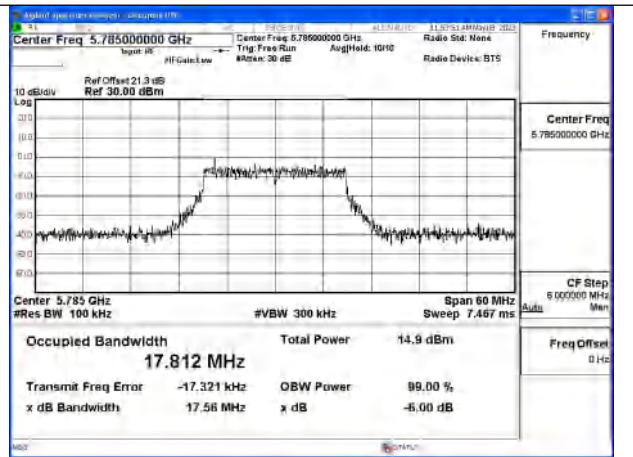

Mode:802.11n HT20 Frequency:5745MHz Ant:Chain1

Mode:802.11n HT20 Frequency:5785MHz Ant:Chain1

Mode:802.11n HT20 Frequency:5825MHz Ant:Chain1

Test Mode: 802.11ac VHT20

Mode:802.11ac VHT20 Frequency:5745MHz
Ant:Chain0