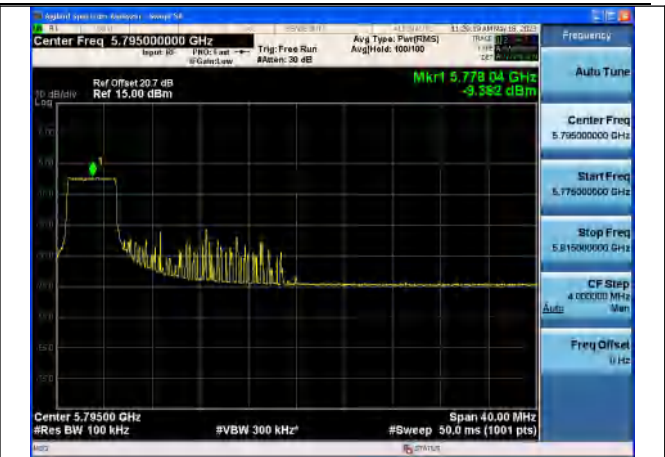

Mode:802.11n HT40 Frequency:5755MHz Ant:Chain1

Mode:802.11n HT40 Frequency:5795MHz Ant:Chain1

Test Mode: 802.11ac VHT40

Test Mode: 802.11ax HE40

Mode:802.11ax HE40 Tone:26T Frequency:5755MHz
 Ant:Chain0

Mode:802.11ax HE40 Tone:26T Frequency:5795MHz
 Ant:Chain0

Mode:802.11ax HE40 Tone:26T Frequency:5755MHz
 Ant:Chain1

Mode:802.11ax HE40 Tone:26T Frequency:5795MHz
 Ant:Chain1

Mode:802.11ax HE40 Tone:52T Frequency:5755MHz
 Ant:Chain0

Mode:802.11ax HE40 Tone:52T Frequency:5795MHz
 Ant:Chain0

Mode:802.11ax HE40 Tone:52T Frequency:5755MHz
Ant:Chain1

Mode:802.11ax HE40 Tone:52T Frequency:5795MHz
Ant:Chain1

Mode:802.11ax HE40 Tone:106T Frequency:5755MHz
Ant:Chain0

Mode:802.11ax HE40 Tone:106T Frequency:5795MHz
Ant:Chain0