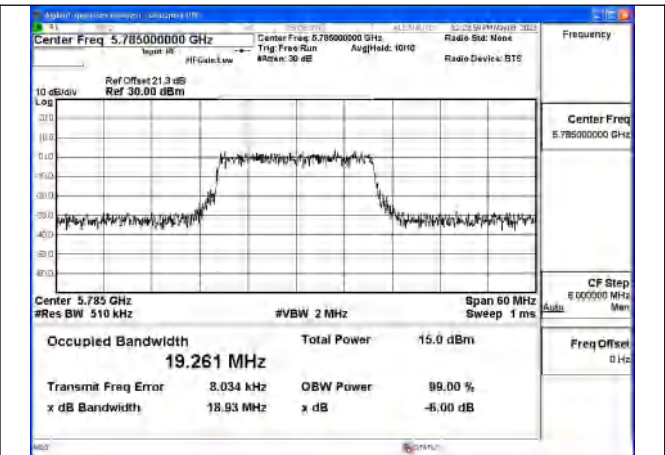

Test Mode: 802.11ax HE20

Mode:802.11ax HE20 Frequency:5785MHz Ant:Chain0