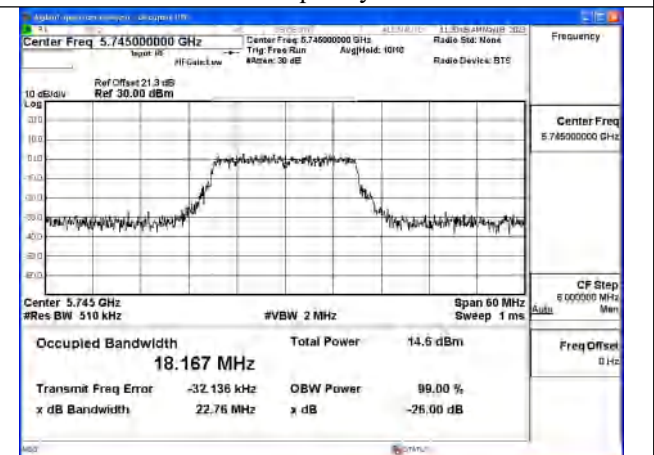

Mode:802.11a Frequency:5825MHz Ant:Chain1

Test Mode: 802.11n HT20

Mode:802.11n HT20 Frequency:5745MHz Ant:Chain0

Mode:802.11n HT20 Frequency:5785MHz Ant:Chain0

Mode:802.11n HT20 Frequency:5825MHz Ant:Chain0