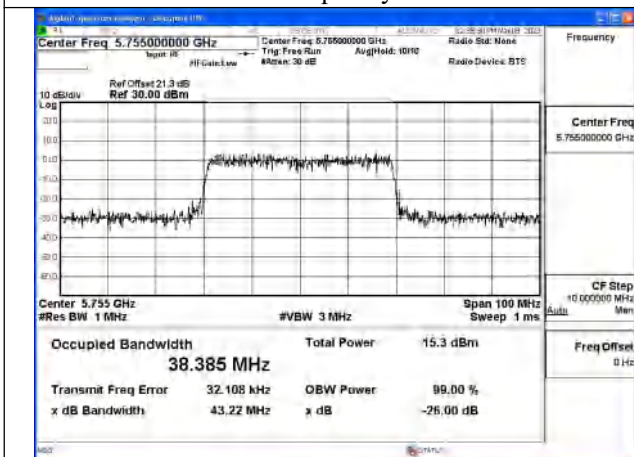

Mode:802.11ac VHT40 Frequency:5755MHz
Ant:Chain1

Mode:802.11ac VHT40 Frequency:5795MHz
Ant:Chain1

Test Mode: 802.11ax HE40

Mode:802.11ax HE40 Frequency:5755MHz Ant:Chain0

Mode:802.11ax HE40 Frequency:5795MHz Ant:Chain0