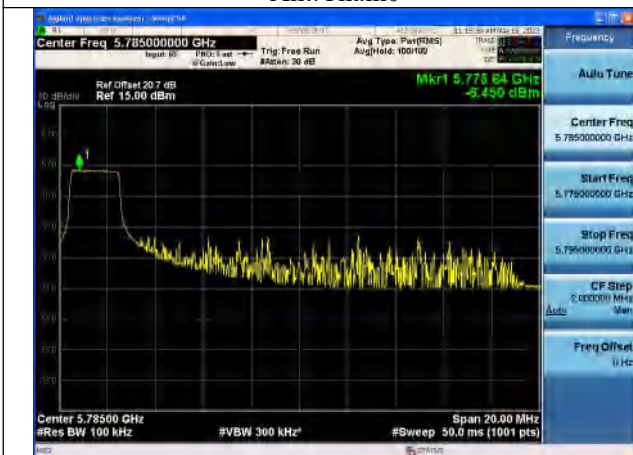

Test Mode: 802.11ac VHT20

Mode:802.11ac VHT20 Frequency:5745MHz
Ant:Chain0

Mode:802.11ac VHT20 Frequency:5785MHz
Ant:Chain0

Mode:802.11ac VHT20 Frequency:5825MHz
Ant:Chain0

Mode:802.11ac VHT20 Frequency:5745MHz
Ant:Chain1

Mode:802.11ac VHT20 Frequency:5785MHz
Ant:Chain1

Mode:802.11ac VHT20 Frequency:5825MHz
Ant:Chain1

Test Mode: 802.11ax HE20

Mode:802.11ax HE20 Tone:26T Frequency:5745MHz
 Ant:Chain0

Mode:802.11ax HE20 Tone:26T Frequency:5785MHz
 Ant:Chain0

Mode:802.11ax HE20 Tone:26T Frequency:5825MHz
 Ant:Chain0

Mode:802.11ax HE20 Tone:26T Frequency:5745MHz
 Ant:Chain1

Mode:802.11ax HE20 Tone:26T Frequency:5785MHz
 Ant:Chain1

Mode:802.11ax HE20 Tone:26T Frequency:5825MHz
 Ant:Chain1