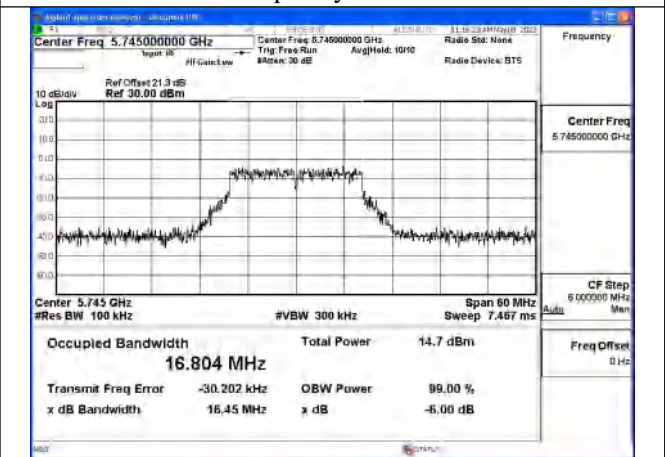

Mode:802.11a Frequency:5745MHz Ant:Chain1