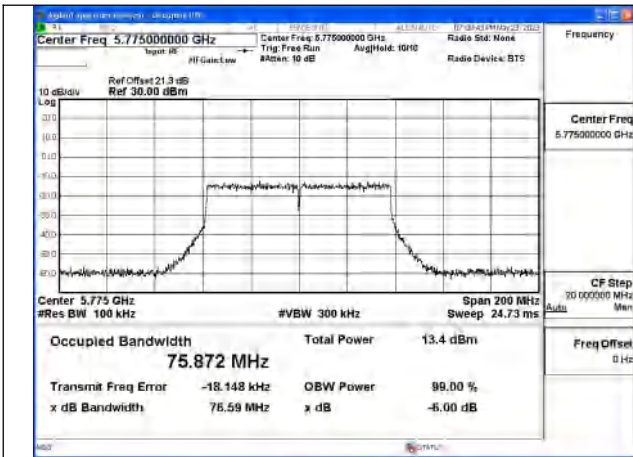

Test Mode: 802.11ac VHT80

Test Mode:802.11ac VHT80 5775MHz Chain0