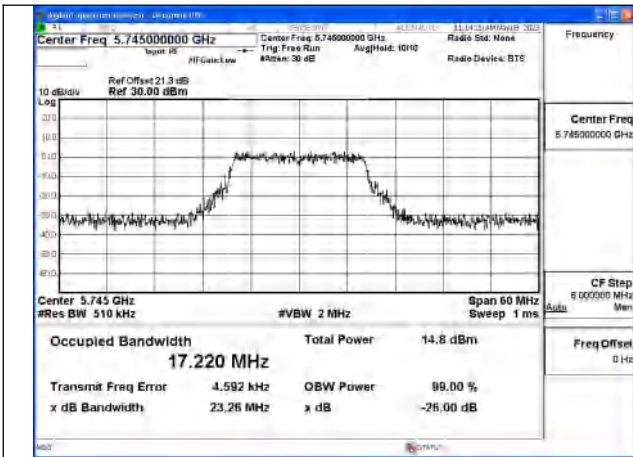

Test Mode: 802.11a

Mode:802.11a Frequency:5745MHz Ant:Chain0