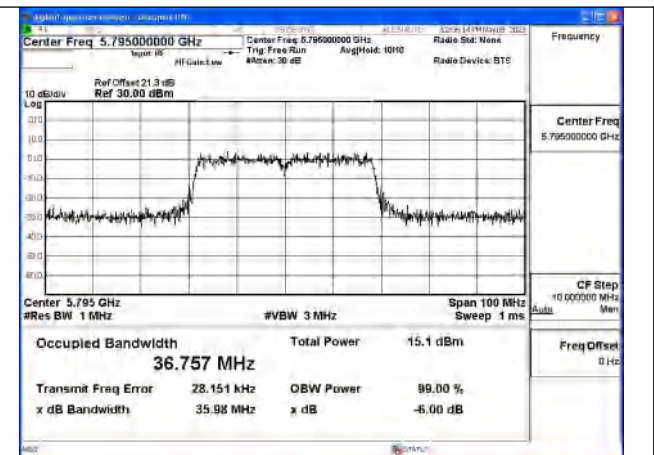

Test Mode: 802.11ac VHT40

Mode:802.11ac VHT40 Frequency:5795MHz
Ant:Chain0