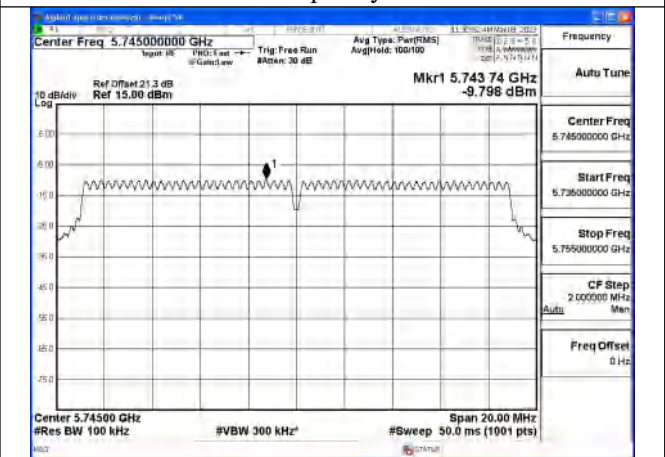

Mode:802.11a Frequency:5825MHz Ant:Chain0

Mode:802.11a Frequency:5745MHz Ant:Chain1

Mode:802.11a Frequency:5785MHz Ant:Chain1

Mode:802.11a Frequency:5825MHz Ant:Chain1

Test Mode: 802.11n HT20

Mode:802.11n HT20 Frequency:5745MHz Ant:Chain0

Mode:802.11n HT20 Frequency:5785MHz Ant:Chain0

Mode:802.11n HT20 Frequency:5825MHz Ant:Chain0

Mode:802.11n HT20 Frequency:5745MHz Ant:Chain1

Mode:802.11n HT20 Frequency:5785MHz Ant:Chain1

Mode:802.11n HT20 Frequency:5825MHz Ant:Chain1