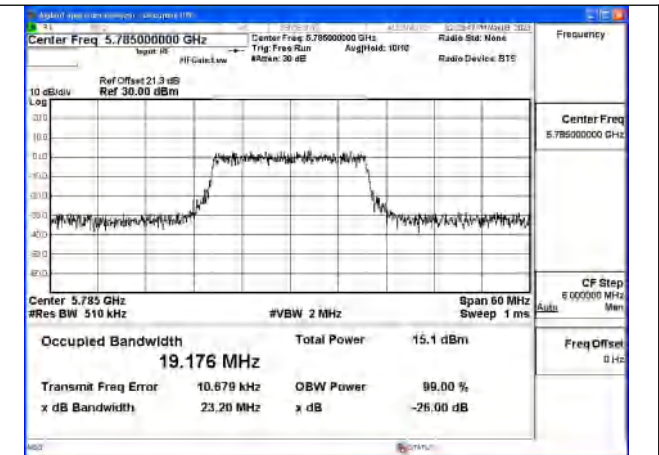

Test Mode: 802.11ax HE20

Mode:802.11ax HE20 Frequency:5785MHz Ant:Chain0