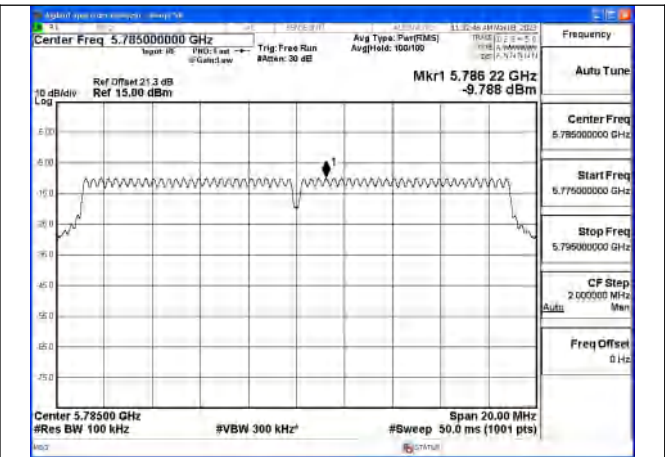

Mode:802.11a Frequency:5825MHz Ant:Chain0

Mode:802.11a Frequency:5745MHz Ant:Chain1

Mode:802.11a Frequency:5785MHz Ant:Chain1

Mode:802.11a Frequency:5825MHz Ant:Chain1

Test Mode: 802.11n HT20

Mode:802.11n HT20 Frequency:5745MHz Ant:Chain0

Mode:802.11n HT20 Frequency:5785MHz Ant:Chain0

Mode:802.11n HT20 Frequency:5825MHz Ant:Chain0

Mode:802.11n HT20 Frequency:5745MHz Ant:Chain1

Mode:802.11n HT20 Frequency:5785MHz Ant:Chain1

Mode:802.11n HT20 Frequency:5825MHz Ant:Chain1