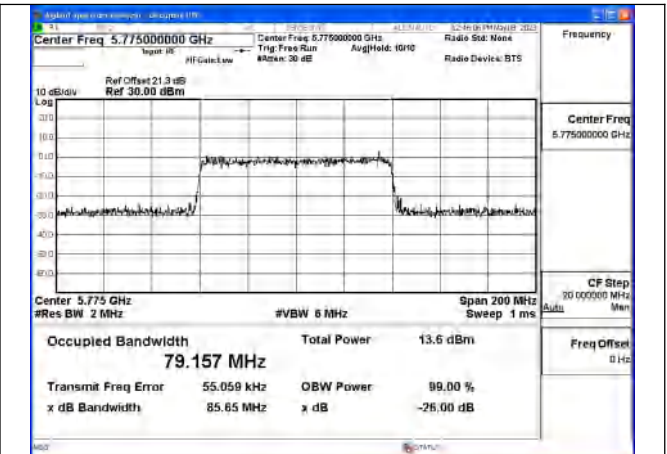

Test Mode:802.11ax HE80 5775MHz Chain1