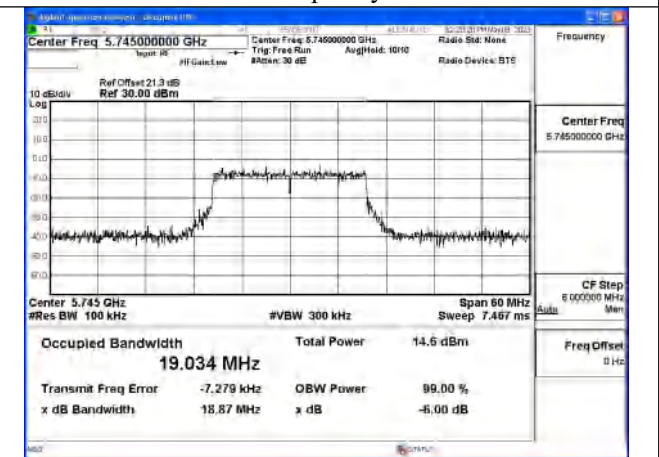

Mode:802.11ax HE20 Frequency:5745MHz Ant:Chain1