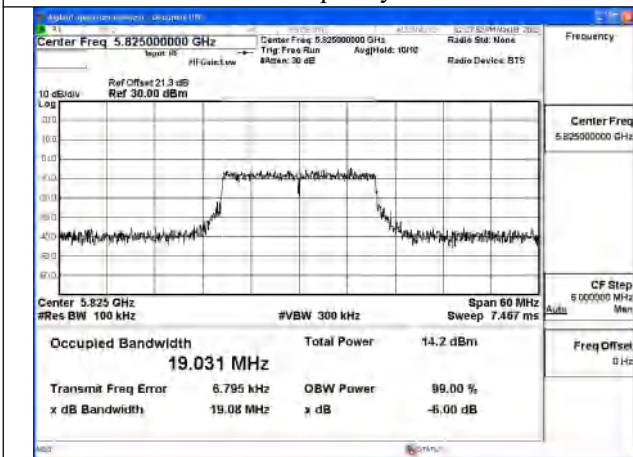

Mode:802.11ax HE20 Frequency:5825MHz Ant:Chain0