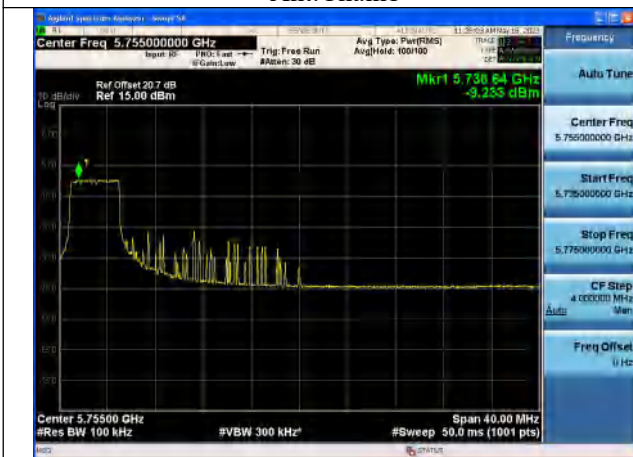

Mode:802.11n HT40 Frequency:5755MHz Ant:Chain1

Mode:802.11n HT40 Frequency:5795MHz Ant:Chain1

Test Mode: 802.11ac VHT40

Test Mode: 802.11ax HE40

Mode:802.11ax HE40 Tone:26T Frequency:5755MHz
 Ant:Chain0

Mode:802.11ax HE40 Tone:26T Frequency:5795MHz
 Ant:Chain0

Mode:802.11ax HE40 Tone:26T Frequency:5755MHz
 Ant:Chain1

Mode:802.11ax HE40 Tone:26T Frequency:5795MHz
 Ant:Chain1

Mode:802.11ax HE40 Tone:52T Frequency:5755MHz
 Ant:Chain0

Mode:802.11ax HE40 Tone:52T Frequency:5795MHz
 Ant:Chain0