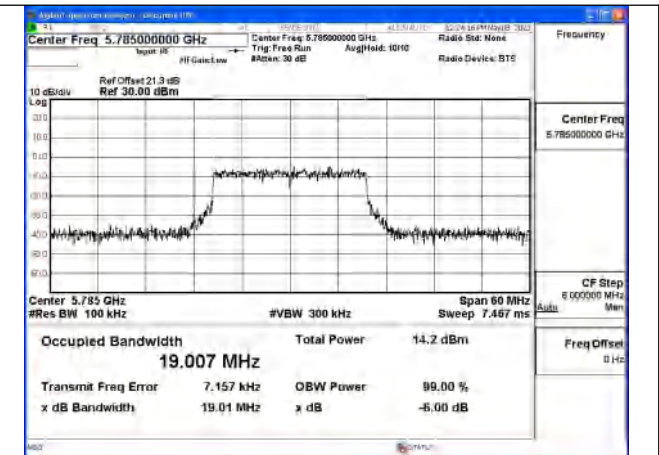

Test Mode: 802.11ax HE20

Mode:802.11ax HE20 Frequency:5785MHz Ant:Chain0