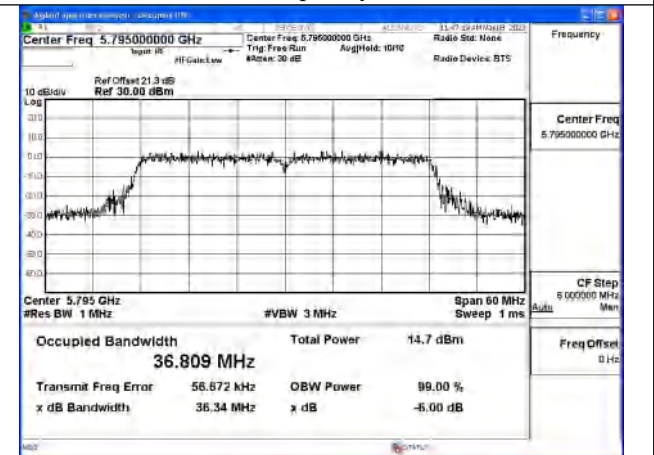

Mode:802.11ax HE20 Frequency:5785MHz Ant:Chain1

Mode:802.11ax HE20 Frequency:5825MHz Ant:Chain1

Test Mode: 802.11n HT40

Mode:802.11n HT40 Frequency:5755MHz Ant:Chain0

Mode:802.11n HT40 Frequency:5795MHz Ant:Chain0