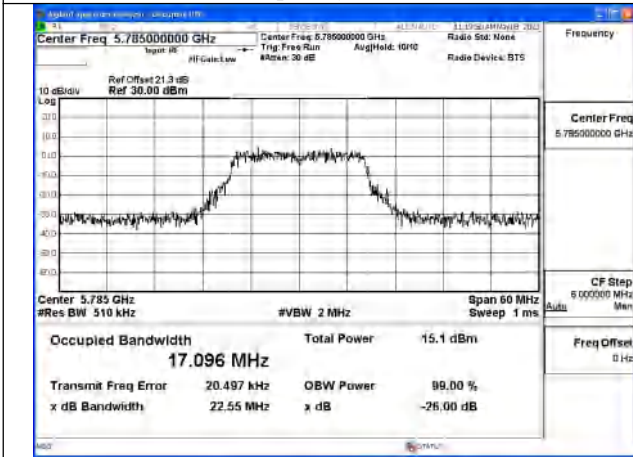

Test Mode: 802.11a

Mode:802.11a Frequency:5745MHz Ant:Chain0

Mode:802.11a Frequency:5785MHz Ant:Chain0

Mode:802.11a Frequency:5825MHz Ant:Chain0

Mode:802.11a Frequency:5745MHz Ant:Chain1

Mode:802.11a Frequency:5785MHz Ant:Chain1