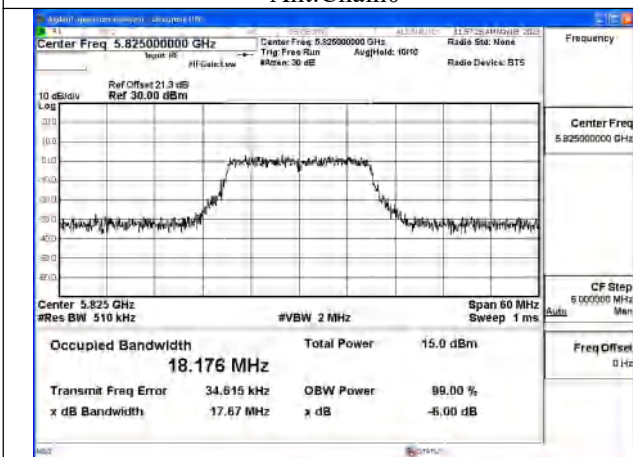

Mode:802.11ac VHT20 Frequency:5825MHz
Ant:Chain0