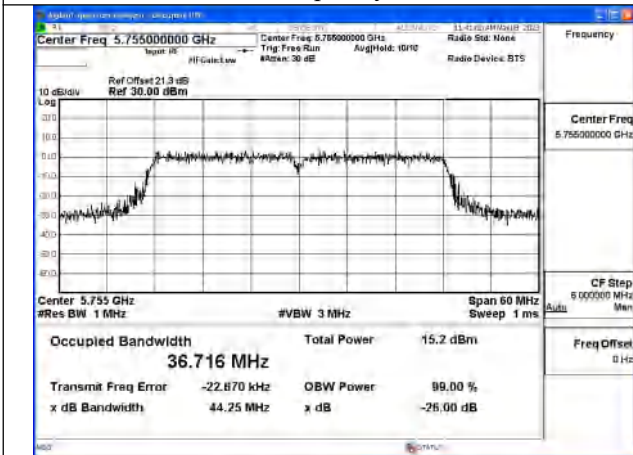

Mode:802.11ax HE20 Frequency:5785MHz Ant:Chain1

Mode:802.11ax HE20 Frequency:5825MHz Ant:Chain1

Test Mode: 802.11n HT40

Mode:802.11n HT40 Frequency:5755MHz Ant:Chain0

Mode:802.11n HT40 Frequency:5795MHz Ant:Chain0