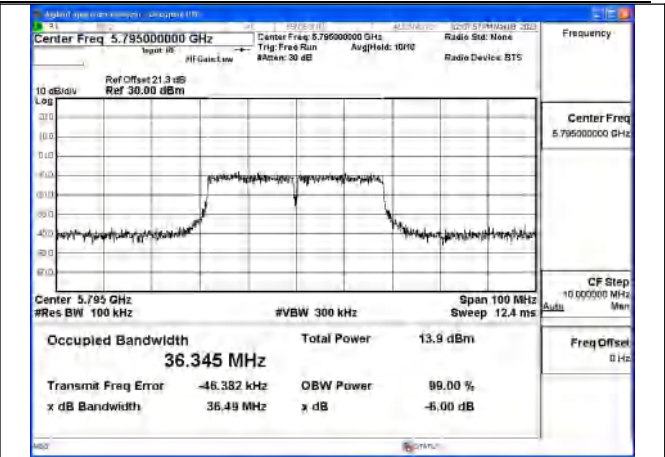

Mode:802.11ac VHT40 Frequency:5795MHz
Ant:Chain1