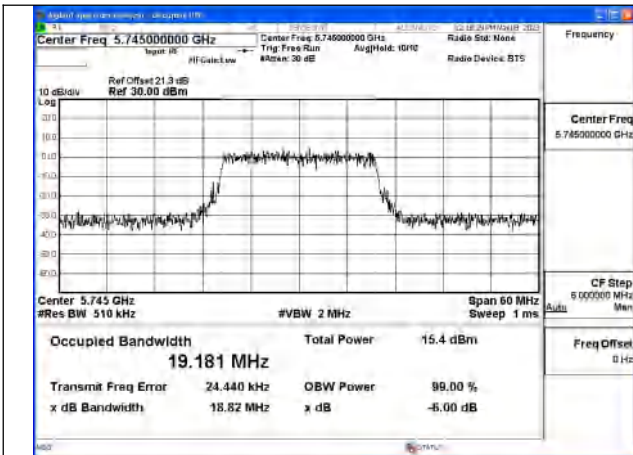

Test Mode: 802.11ax HE20

Mode:802.11ax HE20 Frequency:5745MHz Ant:Chain0