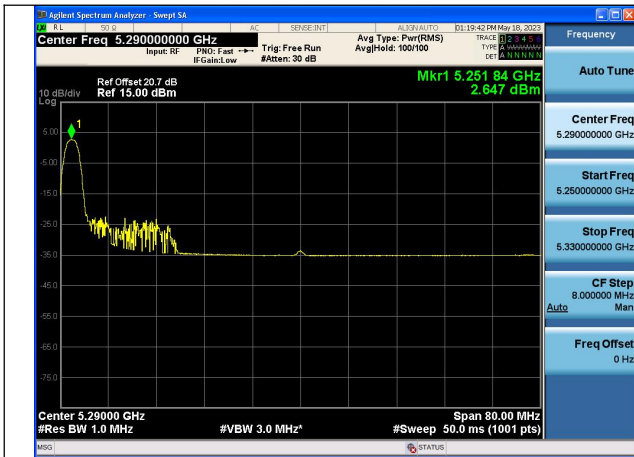

Test Mode: 802.11ac VHT80

Test Mode: 802.11ax HE80

Mode:802.11ax HE80 Tone:26T Frequency:5290MHz
Ant:Chain0

Mode:802.11ax HE80 Tone:26T Frequency:5290MHz
Ant:Chain1

Mode:802.11ax HE80 Tone:52T Frequency:5290MHz
Ant:Chain0

Mode:802.11ax HE80 Tone:52T Frequency:5290MHz
Ant:Chain1

Mode:802.11ax HE80 Tone:106T Frequency:5290MHz
Ant:Chain0

Mode:802.11ax HE80 Tone:106T Frequency:5290MHz
Ant:Chain1

Mode:802.11ax HE80 Tone:242T Frequency:5290MHz
Ant:Chain0

Mode:802.11ax HE80 Tone:242T Frequency:5290MHz
Ant:Chain1

Mode:802.11ax HE80 Tone:484T Frequency:5290MHz
Ant:Chain0

Mode:802.11ax HE80 Tone:484T Frequency:5290MHz
Ant:Chain1

Mode:802.11ax HE80 Tone:996T Frequency:5290MHz
Ant:Chain0

Mode:802.11ax HE80 Tone:996T Frequency:5290MHz
Ant:Chain1