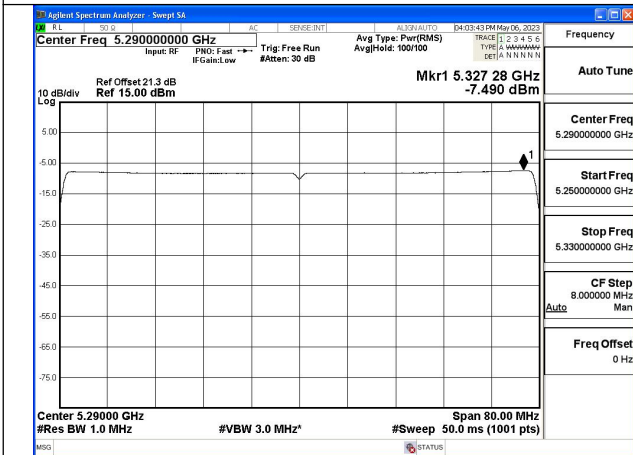

Test Mode: 802.11ac VHT80

Test Mode: 802.11ax HE80

Mode:802.11ax HE80 Tone:26T Frequency:5290MHz
Ant:Chain0

Mode:802.11ax HE80 Tone:26T Frequency:5290MHz
Ant:Chain1

Mode:802.11ax HE80 Tone:52T Frequency:5290MHz
Ant:Chain0

Mode:802.11ax HE80 Tone:52T Frequency:5290MHz
Ant:Chain1

Mode:802.11ax HE80 Tone:106T Frequency:5290MHz
Ant:Chain0

Mode:802.11ax HE80 Tone:106T Frequency:5290MHz
Ant:Chain1

Mode:802.11ax HE80 Tone:242T Frequency:5290MHz
Ant:Chain0

Mode:802.11ax HE80 Tone:242T Frequency:5290MHz
Ant:Chain1

Mode:802.11ax HE80 Tone:484T Frequency:5290MHz
Ant:Chain0

Mode:802.11ax HE80 Tone:484T Frequency:5290MHz
Ant:Chain1

Mode:802.11ax HE80 Tone:996T Frequency:5290MHz
Ant:Chain0

Mode:802.11ax HE80 Tone:996T Frequency:5290MHz
Ant:Chain1