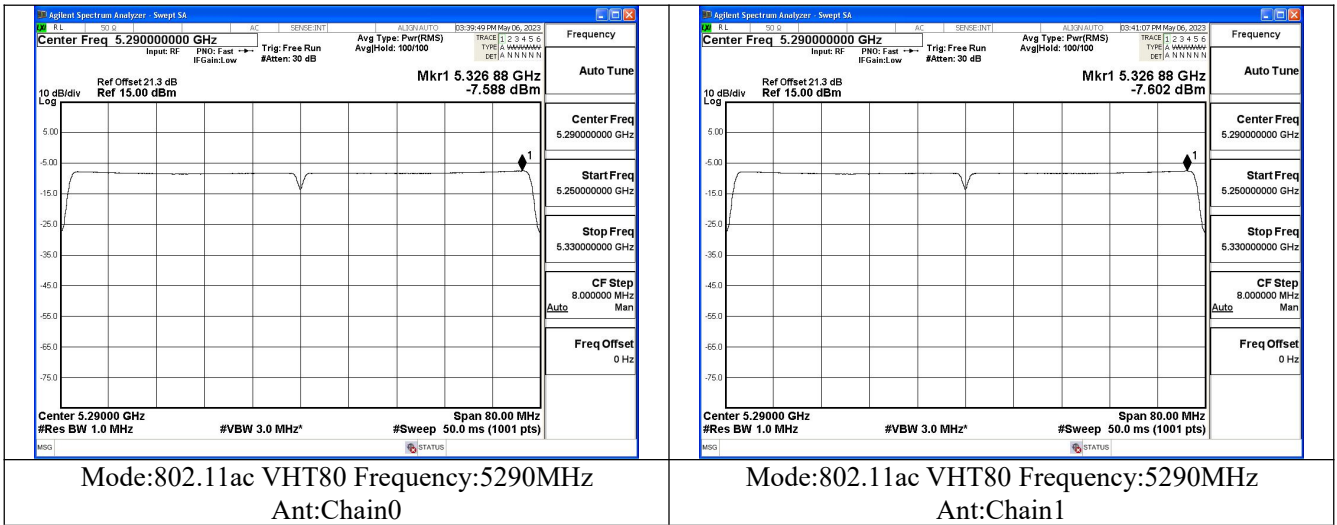

Test Mode: 802.11ac VHT80

Test Mode: 802.11ax HE80

Mode:802.11ax HE80 Tone:26T Frequency:5290MHz
Ant:Chain0

Mode:802.11ax HE80 Tone:26T Frequency:5290MHz
Ant:Chain1

Mode:802.11ax HE80 Tone:52T Frequency:5290MHz
Ant:Chain0

Mode:802.11ax HE80 Tone:52T Frequency:5290MHz
Ant:Chain1

Mode:802.11ax HE80 Tone:106T Frequency:5290MHz
Ant:Chain0

Mode:802.11ax HE80 Tone:106T Frequency:5290MHz
Ant:Chain1

Mode:802.11ax HE80 Tone:242T Frequency:5290MHz
Ant:Chain0

Mode:802.11ax HE80 Tone:242T Frequency:5290MHz
Ant:Chain1

Mode:802.11ax HE80 Tone:484T Frequency:5290MHz
Ant:Chain0

Mode:802.11ax HE80 Tone:484T Frequency:5290MHz
Ant:Chain1

Mode:802.11ax HE80 Tone:996T Frequency:5290MHz
Ant:Chain0

Mode:802.11ax HE80 Tone:996T Frequency:5290MHz
Ant:Chain1