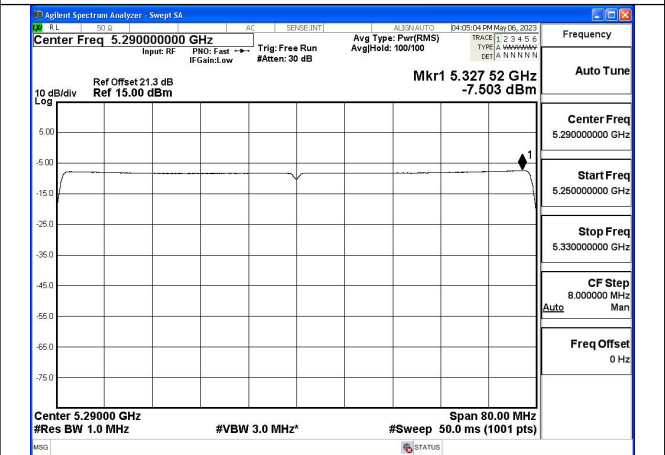

Mode:802.11ax HE80 Tone:52T Frequency:5290MHz
Ant:Chain1

Mode:802.11ax HE80 Tone:106T Frequency:5290MHz
Ant:Chain0

Mode:802.11ax HE80 Tone:106T Frequency:5290MHz
Ant:Chain1

Mode:802.11ax HE80 Tone:242T Frequency:5290MHz
Ant:Chain0

Mode:802.11ax HE80 Tone:242T Frequency:5290MHz
Ant:Chain1

Mode:802.11ax HE80 Tone:484T Frequency:5290MHz
Ant:Chain0

Mode:802.11ax HE80 Tone:484T Frequency:5290MHz
Ant:Chain1

Mode:802.11ax HE80 Tone:996T Frequency:5290MHz
Ant:Chain0

Mode:802.11ax HE80 Tone:996T Frequency:5290MHz
Ant:Chain1