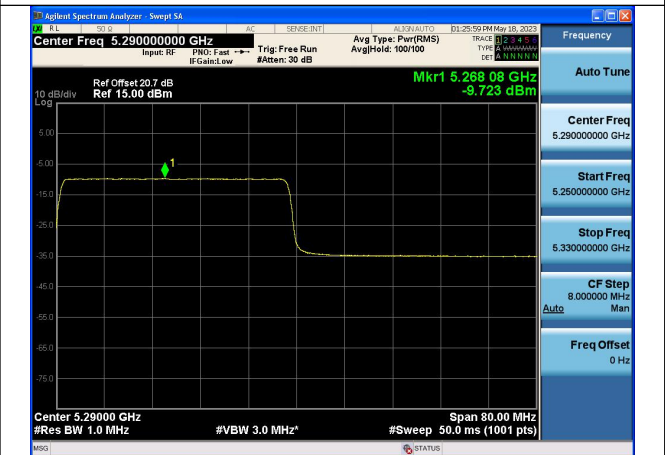

Mode:802.11ax HE80 Tone:52T Frequency:5290MHz
Ant:Chain1

Mode:802.11ax HE80 Tone:106T Frequency:5290MHz
Ant:Chain0

Mode:802.11ax HE80 Tone:106T Frequency:5290MHz
Ant:Chain1

Mode:802.11ax HE80 Tone:242T Frequency:5290MHz
Ant:Chain0

Mode:802.11ax HE80 Tone:242T Frequency:5290MHz
Ant:Chain1

Mode:802.11ax HE80 Tone:484T Frequency:5290MHz
Ant:Chain0

Mode:802.11ax HE80 Tone:484T Frequency:5290MHz
Ant:Chain1

Mode:802.11ax HE80 Tone:996T Frequency:5290MHz
Ant:Chain0

Mode:802.11ax HE80 Tone:996T Frequency:5290MHz
Ant:Chain1