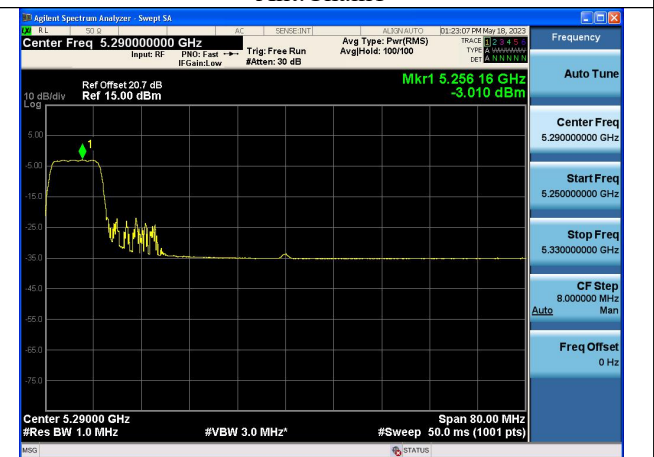

Test Mode: 802.11ac VHT80

Test Mode: 802.11ax HE80

Mode:802.11ax HE80 Tone:26T Frequency:5290MHz
Ant:Chain0

Mode:802.11ax HE80 Tone:26T Frequency:5290MHz
Ant:Chain1

Mode:802.11ax HE80 Tone:52T Frequency:5290MHz
Ant:Chain0

Mode:802.11ax HE80 Tone:52T Frequency:5290MHz
Ant:Chain1

Mode:802.11ax HE80 Tone:106T Frequency:5290MHz
Ant:Chain0

Mode:802.11ax HE80 Tone:106T Frequency:5290MHz
Ant:Chain1

Mode:802.11ax HE80 Tone:242T Frequency:5290MHz
Ant:Chain0

Mode:802.11ax HE80 Tone:242T Frequency:5290MHz
Ant:Chain1

Mode:802.11ax HE80 Tone:484T Frequency:5290MHz
Ant:Chain0

Mode:802.11ax HE80 Tone:484T Frequency:5290MHz
Ant:Chain1

Mode:802.11ax HE80 Tone:996T Frequency:5290MHz
Ant:Chain0

Mode:802.11ax HE80 Tone:996T Frequency:5290MHz
Ant:Chain1