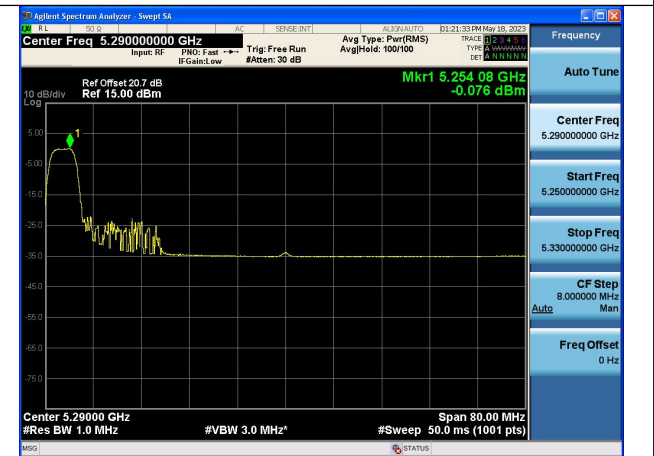

Test Mode: 802.11ac VHT80

Test Mode: 802.11ax HE80

Mode:802.11ax HE80 Tone:26T Frequency:5290MHz
Ant:Chain0

Mode:802.11ax HE80 Tone:26T Frequency:5290MHz
Ant:Chain1

Mode:802.11ax HE80 Tone:52T Frequency:5290MHz
Ant:Chain0

Mode:802.11ax HE80 Tone:52T Frequency:5290MHz
Ant:Chain1

Mode:802.11ax HE80 Tone:106T Frequency:5290MHz
Ant:Chain0

Mode:802.11ax HE80 Tone:106T Frequency:5290MHz
Ant:Chain1

Mode:802.11ax HE80 Tone:242T Frequency:5290MHz
Ant:Chain0

Mode:802.11ax HE80 Tone:242T Frequency:5290MHz
Ant:Chain1

Mode:802.11ax HE80 Tone:484T Frequency:5290MHz
Ant:Chain0

Mode:802.11ax HE80 Tone:484T Frequency:5290MHz
Ant:Chain1

Mode:802.11ax HE80 Tone:996T Frequency:5290MHz
Ant:Chain0

Mode:802.11ax HE80 Tone:996T Frequency:5290MHz
Ant:Chain1