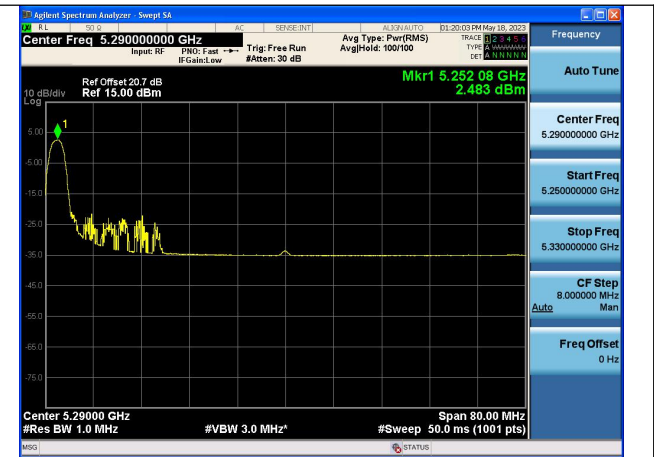

Test Mode: 802.11ac VHT80

Test Mode: 802.11ax HE80

Mode:802.11ax HE80 Tone:26T Frequency:5290MHz
Ant:Chain0

Mode:802.11ax HE80 Tone:26T Frequency:5290MHz
Ant:Chain1

Mode:802.11ax HE80 Tone:52T Frequency:5290MHz
Ant:Chain0

Mode:802.11ax HE80 Tone:52T Frequency:5290MHz
Ant:Chain1

Mode:802.11ax HE80 Tone:106T Frequency:5290MHz
Ant:Chain0

Mode:802.11ax HE80 Tone:106T Frequency:5290MHz
Ant:Chain1

Mode:802.11ax HE80 Tone:242T Frequency:5290MHz
Ant:Chain0

Mode:802.11ax HE80 Tone:242T Frequency:5290MHz
Ant:Chain1

Mode:802.11ax HE80 Tone:484T Frequency:5290MHz
Ant:Chain0

Mode:802.11ax HE80 Tone:484T Frequency:5290MHz
Ant:Chain1

Mode:802.11ax HE80 Tone:996T Frequency:5290MHz
Ant:Chain0

Mode:802.11ax HE80 Tone:996T Frequency:5290MHz
Ant:Chain1