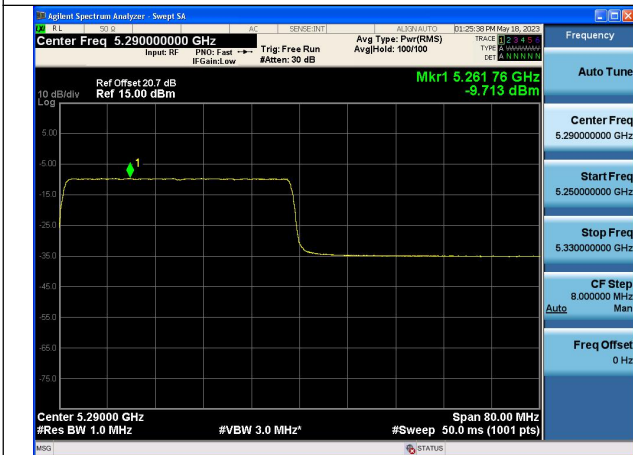

Mode:802.11ax HE80 Tone:52T Frequency:5290MHz
Ant:Chain1

Mode:802.11ax HE80 Tone:106T Frequency:5290MHz
Ant:Chain0

Mode:802.11ax HE80 Tone:106T Frequency:5290MHz
Ant:Chain1

Mode:802.11ax HE80 Tone:242T Frequency:5290MHz
Ant:Chain0

Mode:802.11ax HE80 Tone:242T Frequency:5290MHz
Ant:Chain1

Mode:802.11ax HE80 Tone:484T Frequency:5290MHz
Ant:Chain0

Mode:802.11ax HE80 Tone:484T Frequency:5290MHz
Ant:Chain1

Mode:802.11ax HE80 Tone:996T Frequency:5290MHz
Ant:Chain0

Mode:802.11ax HE80 Tone:996T Frequency:5290MHz
Ant:Chain1