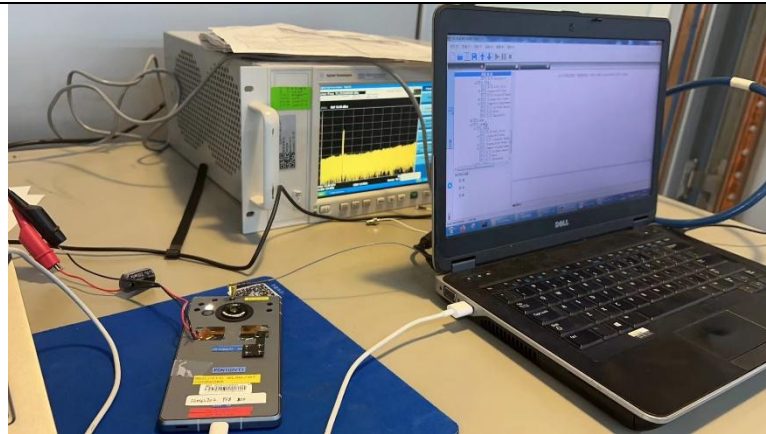

TEST SETUP

RF Conducted Test setup (GSM/WCDMA/LTE)

RF Conducted Test setup (NR)

RF Conducted Test setup (DFS)

RF Conducted Test setup (BT/WIFI)

9KHz~30MHz

30MHz~1GHz

>1GHz