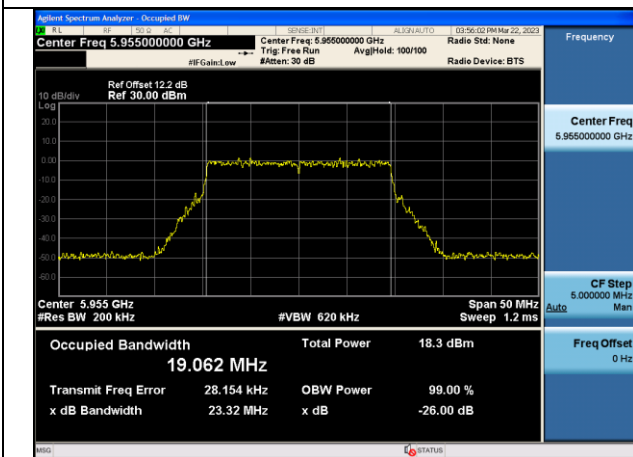

Test Mode:802.11ax HE20 5955MHz Chain0