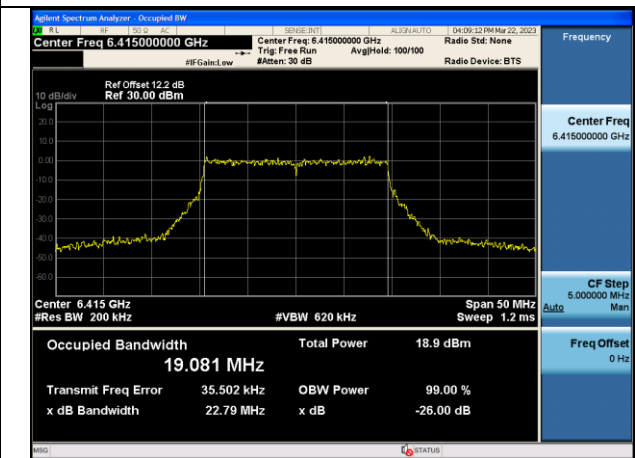

Test Mode:802.11ax HE20 6415MHz Chain1