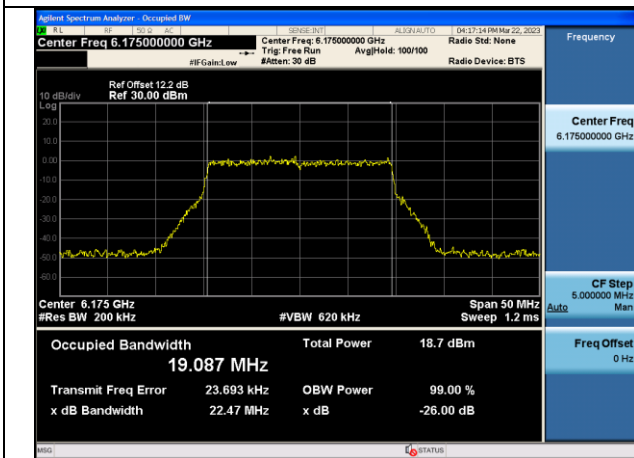

Test Mode:802.11ax HE20 6175MHz Chain1