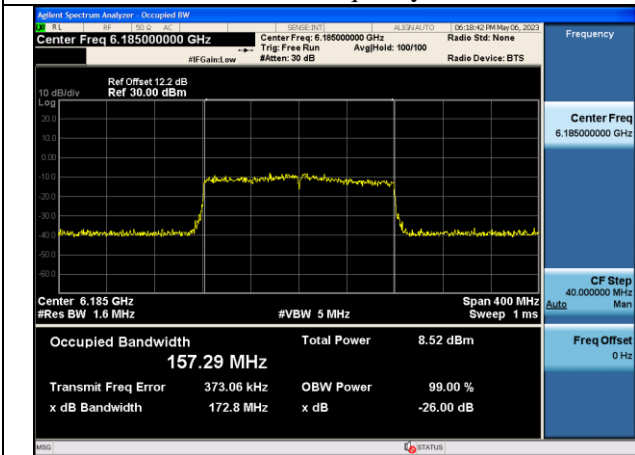

Test Mode: 802.11ax HE160

Mode:802.11ax HE160 Frequency:6025MHz Chain0

Mode:802.11ax HE160 Frequency:6185MHz Chain0

Mode:802.11ax HE160 Frequency:6345MHz Chain0

Mode:802.11ax HE160 Frequency:6025MHz Chain1