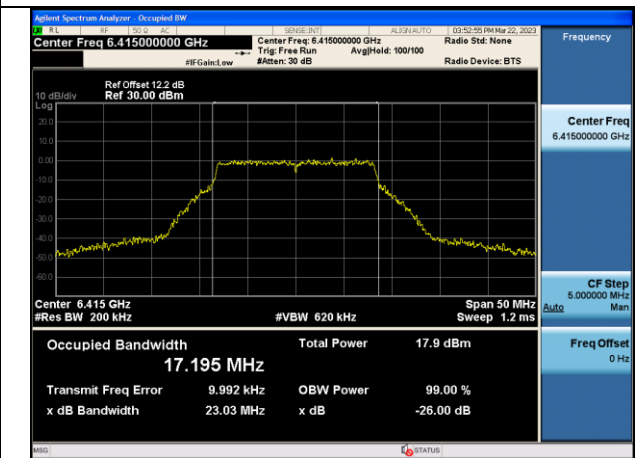

Test Mode:802.11a 6415MHz Chain1