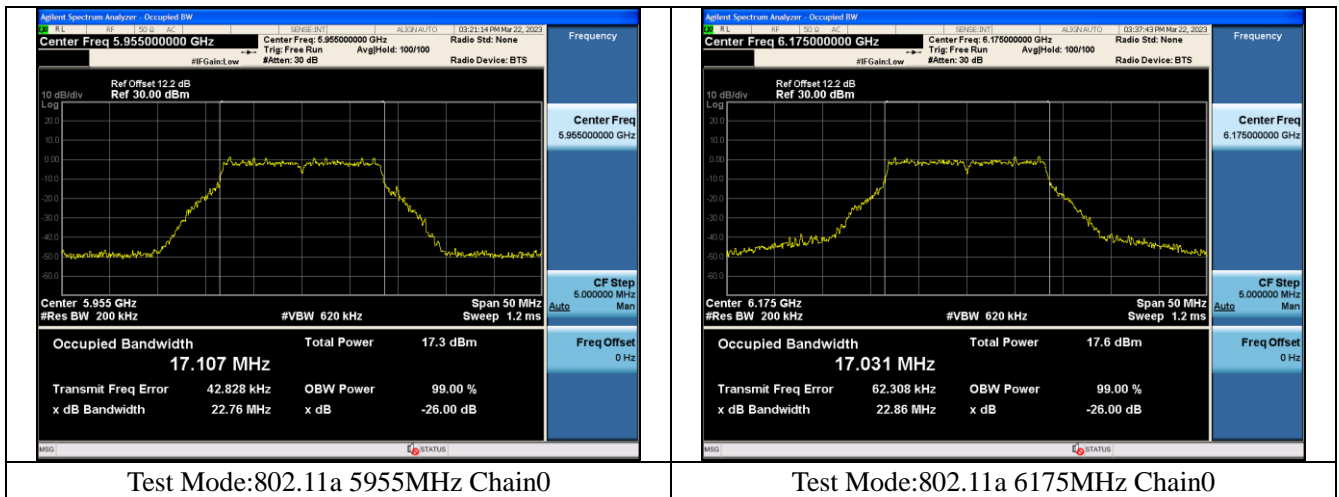

Occupied Bandwidth

Test Mode	Antenna	Occupied Bandwidth (MHz)		
		5955MHz	6175MHz	6415MHz
802.11a	Chain0	17.107	17.031	17.191
802.11a	Chain1	17.058	17.207	17.195
802.11ax HE20	Chain0	19.062	19.129	19.094
802.11ax HE20	Chain1	19.085	19.087	19.081

Test Mode	Antenna	Occupied Bandwidth (MHz)		
		5965MHz	6165MHz	6405MHz
802.11ax HE40	Chain0	38.055	38.026	38.065
802.11ax HE40	Chain1	38.020	38.003	38.114

Test Mode	Antenna	Occupied Bandwidth (MHz)		
		5985MHz	6145MHz	6385MHz
802.11ax HE80	Chain0	77.918	78.017	77.724
802.11ax HE80	Chain1	78.029	77.942	77.797

Test Mode	Antenna	Occupied Bandwidth (MHz)		
		6025MHz	6185MHz	6345MHz
802.11ax HE160	Chain0	157.037	157.089	157.168
802.11ax HE160	Chain1	156.998	157.292	157.066

Test Mode: 802.11a