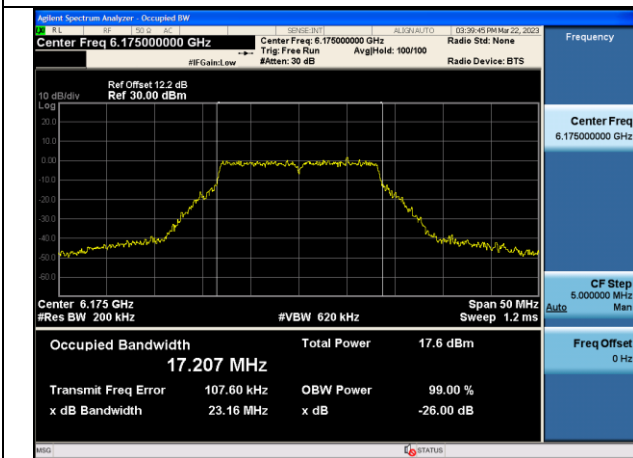

Test Mode:802.11a 6175MHz Chain1