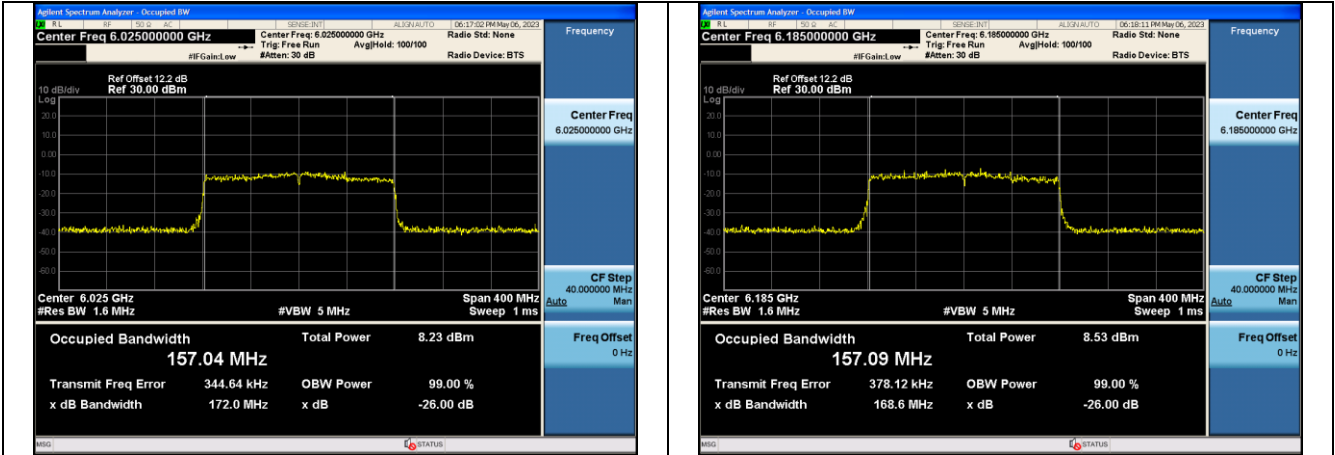

Test Mode: 802.11ax HE80

Mode:802.11ax HE80 Frequency:5985MHz Chain0

Mode:802.11ax HE80 Frequency:6145MHz Chain0

Mode:802.11ax HE80 Frequency:6385MHz Chain0

Mode:802.11ax HE80 Frequency:5985MHz Chain1

Mode:802.11ax HE80 Frequency:6145MHz Chain1

Mode:802.11ax HE80 Frequency:6385MHz Chain1

Test Mode: 802.11ax HE160

Mode:802.11ax HE160 Frequency:6025MHz Chain0

Mode:802.11ax HE160 Frequency:6185MHz Chain0

Mode:802.11ax HE160 Frequency:6345MHz Chain0