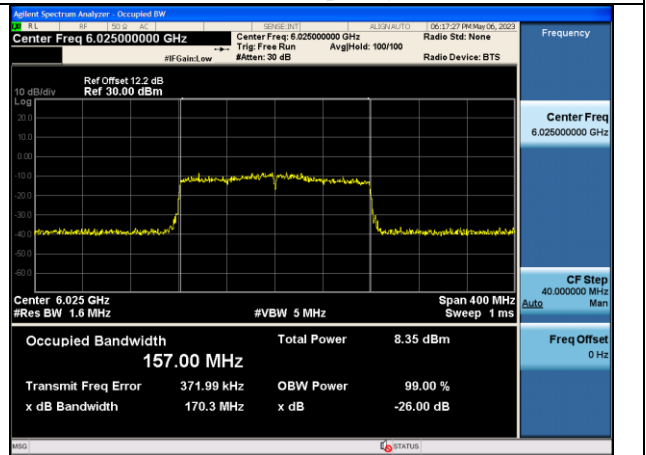

Mode:802.11ax HE160 Frequency:6025MHz Chain1