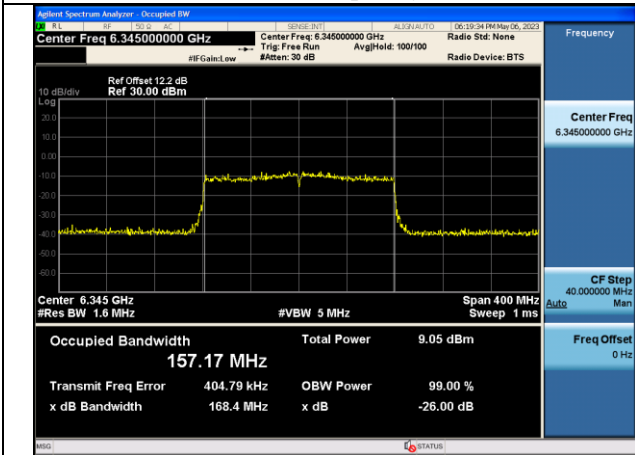

Mode:802.11ax HE160 Frequency:6345MHz Chain0