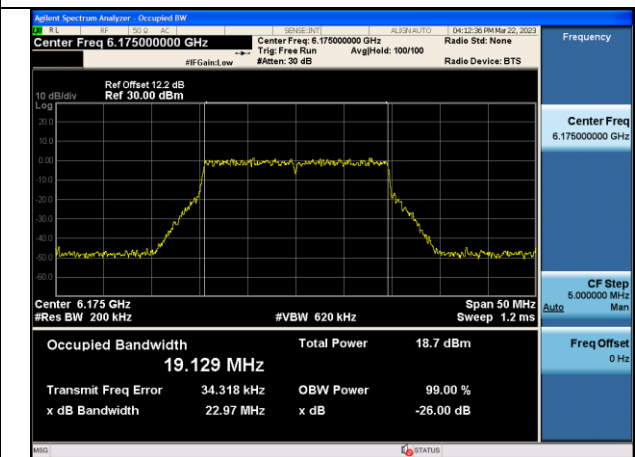

Test Mode:802.11a 5955MHz Chain1

Test Mode:802.11a 6175MHz Chain1

Test Mode:802.11a 6415MHz Chain1

Test Mode:802.11ax HE20 5955MHz Chain0

Test Mode:802.11ax HE20 6175MHz Chain0

Test Mode:802.11ax HE20 6415MHz Chain0