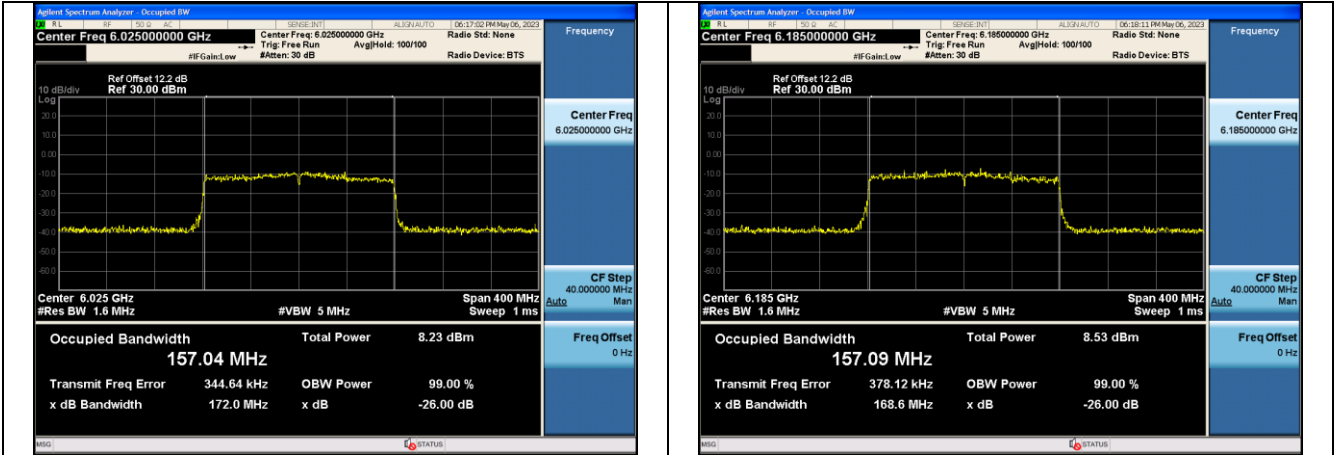

Mode:802.11ax HE80 Frequency:6145MHz Chain0

Mode:802.11ax HE80 Frequency:6385MHz Chain0

Mode:802.11ax HE80 Frequency:5985MHz Chain1

Mode:802.11ax HE80 Frequency:6145MHz Chain1

Mode:802.11ax HE80 Frequency:6385MHz Chain1

Test Mode: 802.11ax HE160

Mode:802.11ax HE160 Frequency:6025MHz Chain0

Mode:802.11ax HE160 Frequency:6185MHz Chain0

Mode:802.11ax HE160 Frequency:6345MHz Chain0

Mode:802.11ax HE160 Frequency:6025MHz Chain1