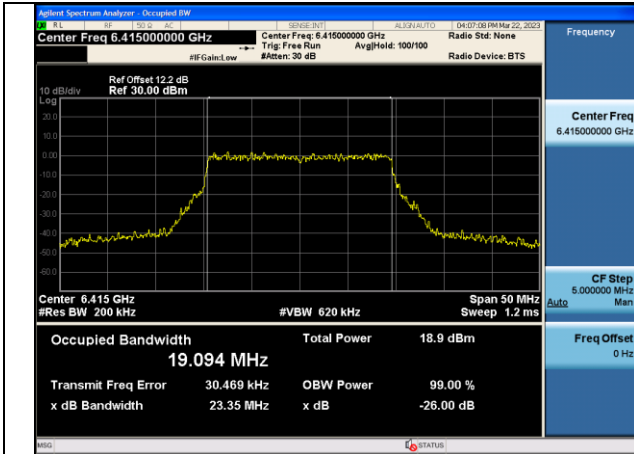

Test Mode:802.11a 5955MHz Chain1

Test Mode:802.11a 6175MHz Chain1

Test Mode:802.11a 6415MHz Chain1

Test Mode:802.11ax HE20 5955MHz Chain0

Test Mode:802.11ax HE20 6175MHz Chain0

Test Mode:802.11ax HE20 6415MHz Chain0