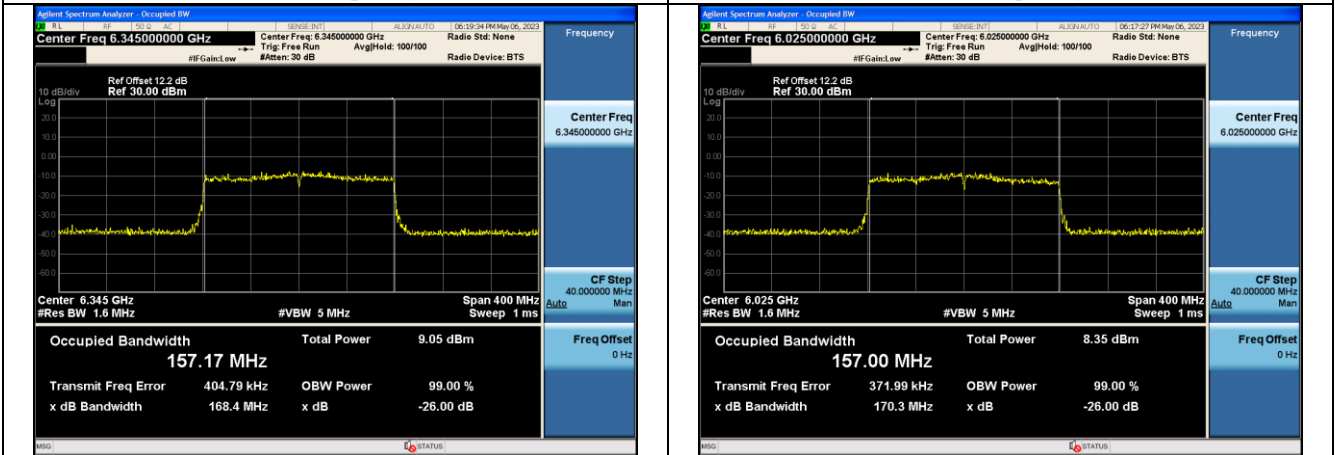

Test Mode: 802.11ax HE80

Mode:802.11ax HE80 Frequency:5985MHz Chain0

Mode:802.11ax HE80 Frequency:6145MHz Chain0

Mode:802.11ax HE80 Frequency:6385MHz Chain0

Mode:802.11ax HE80 Frequency:5985MHz Chain1

Mode:802.11ax HE80 Frequency:6145MHz Chain1

Mode:802.11ax HE80 Frequency:6385MHz Chain1

Test Mode: 802.11ax HE160

Mode:802.11ax HE160 Frequency:6025MHz Chain0

Mode:802.11ax HE160 Frequency:6185MHz Chain0

Mode:802.11ax HE160 Frequency:6345MHz Chain0