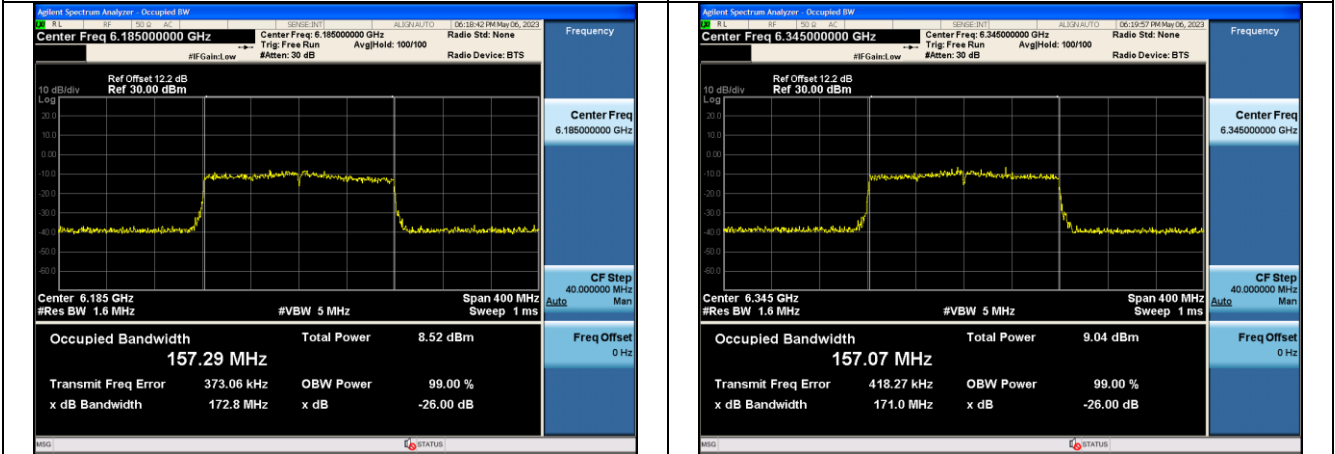

Mode:802.11ax HE80 Frequency:6385MHz Chain1

Test Mode: 802.11ax HE160

Mode:802.11ax HE160 Frequency:6025MHz Chain0

Mode:802.11ax HE160 Frequency:6185MHz Chain0

Mode:802.11ax HE160 Frequency:6345MHz Chain0

Mode:802.11ax HE160 Frequency:6025MHz Chain1

Mode:802.11ax HE160 Frequency:6185MHz Chain1

Mode:802.11ax HE160 Frequency:6345MHz Chain1

Occupied Bandwidth

Test Mode	Antenna	Occupied Bandwidth (MHz)		
		5955MHz	6175MHz	6415MHz
802.11a	Chain0	17.107	17.031	17.191
802.11a	Chain1	17.058	17.207	17.195
802.11ax HE20	Chain0	19.062	19.129	19.094
802.11ax HE20	Chain1	19.085	19.087	19.081