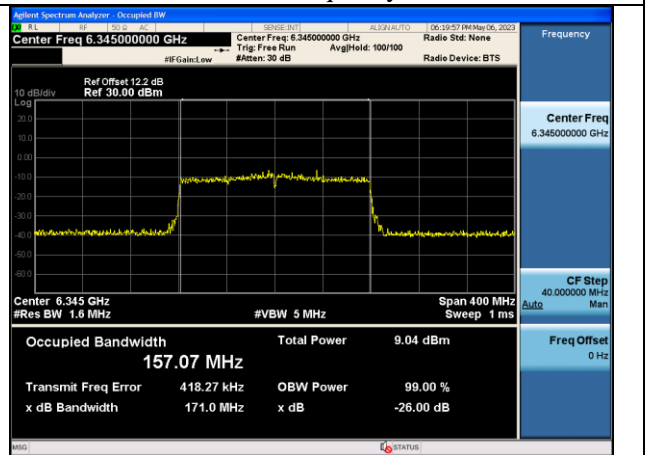

Test Mode: 802.11ax HE160

Mode:802.11ax HE160 Frequency:6025MHz Chain0

Mode:802.11ax HE160 Frequency:6185MHz Chain0

Mode:802.11ax HE160 Frequency:6345MHz Chain0

Mode:802.11ax HE160 Frequency:6025MHz Chain1