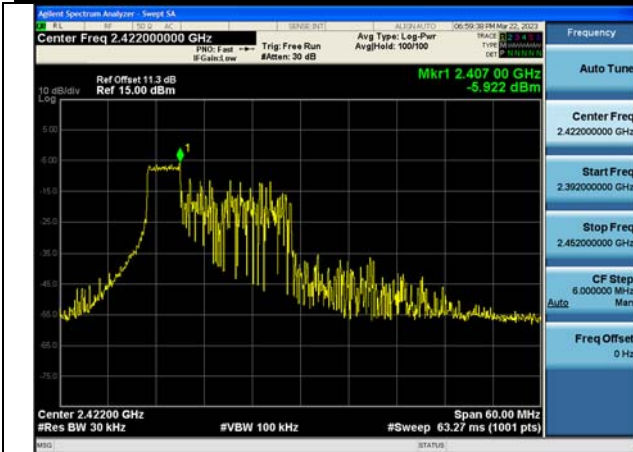

Test Mode:802.11ax HE40 2452MHz Chain0

Test Mode:802.11ax HE40 2422MHz Chain1

Test Mode:802.11ax HE40 2437MHz Chain1

Test Mode:802.11ax HE40 2452MHz Chain1

Test Mode:802.11ax HE40 2422MHz Chain0

Test Mode:802.11ax HE40 2437MHz Chain0