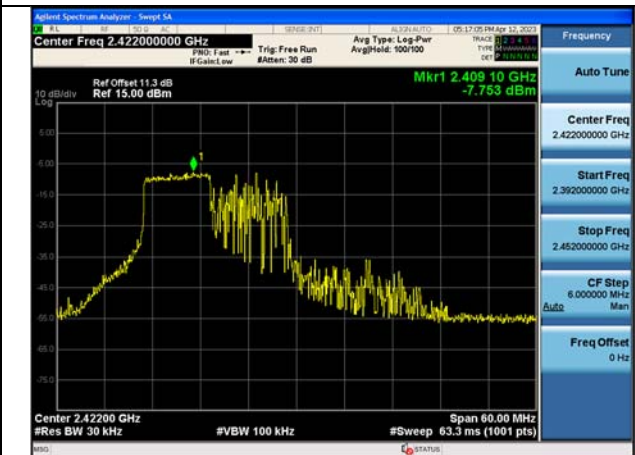

Test Mode:802.11ax HE40 2422MHz Chain1