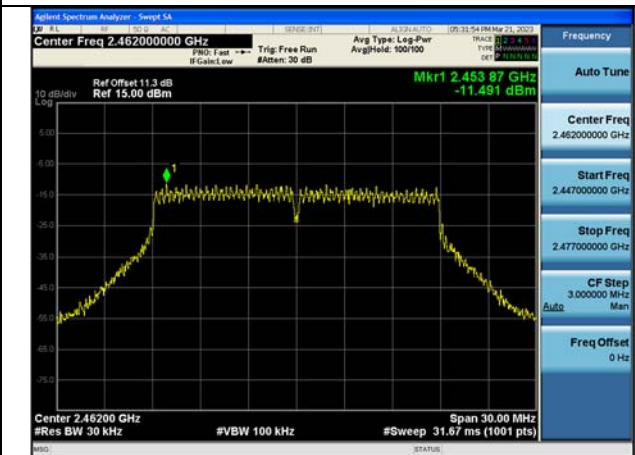

Test Mode: 802.11n HT20

Test Mode:802.11n HT20 2412MHz Chain0

Test Mode:802.11n HT20 2437MHz Chain0

Test Mode:802.11n HT20 2462MHz Chain0

Test Mode:802.11n HT20 2412MHz Chain1

Test Mode:802.11n HT20 2437MHz Chain1

Test Mode:802.11n HT20 2462MHz Chain1

Test Mode: 802.11ax HE20

Test Mode:802.11ax HE20 2412MHz Chain0

Test Mode:802.11ax HE20 2437MHz Chain0

Test Mode:802.11ax HE20 2462MHz Chain0

Test Mode:802.11ax HE20 2412MHz Chain1