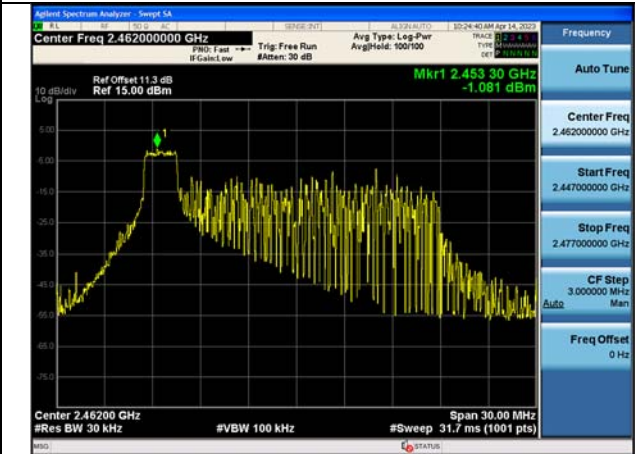

Test Mode:802.11n HT20 2462MHz Chain1

Test Mode: 802.11ax HE20

Test Mode:802.11ax HE20 2412MHz Chain0

Test Mode:802.11ax HE20 2437MHz Chain0

Test Mode:802.11ax HE20 2462MHz Chain0

Test Mode:802.11ax HE20 2412MHz Chain1

Test Mode:802.11ax HE20 2437MHz Chain1

Test Mode:802.11ax HE20 2462MHz Chain1

Test Mode:802.11ax HE20 2412MHz Chain0

Test Mode:802.11ax HE20 2437MHz Chain0

Test Mode:802.11ax HE20 2462MHz Chain0

Test Mode:802.11ax HE20 2412MHz Chain1