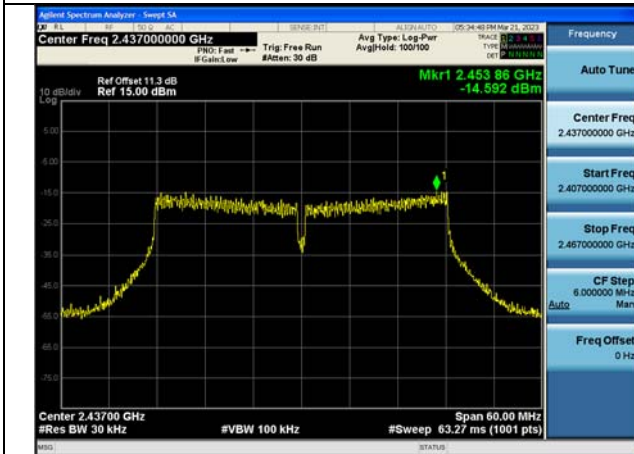

Test Mode:802.11n HT40 2437MHz Chain1