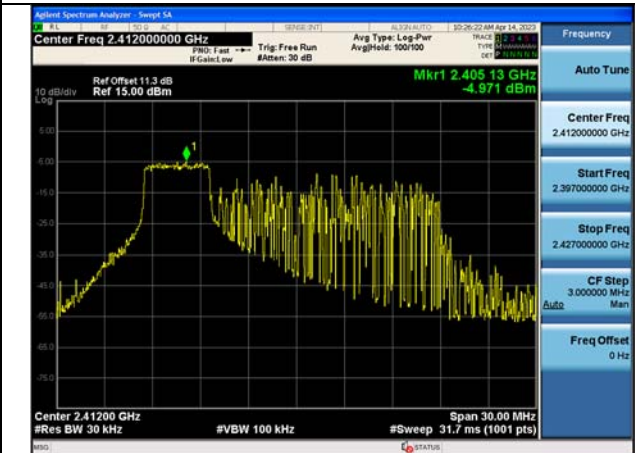

Test Mode:802.11ax HE20 2437MHz Chain1

Test Mode:802.11ax HE20 2462MHz Chain1

Test Mode:802.11ax HE20 2412MHz Chain0

Test Mode:802.11ax HE20 2437MHz Chain0

Test Mode:802.11ax HE20 2462MHz Chain0

Test Mode:802.11ax HE20 2412MHz Chain1