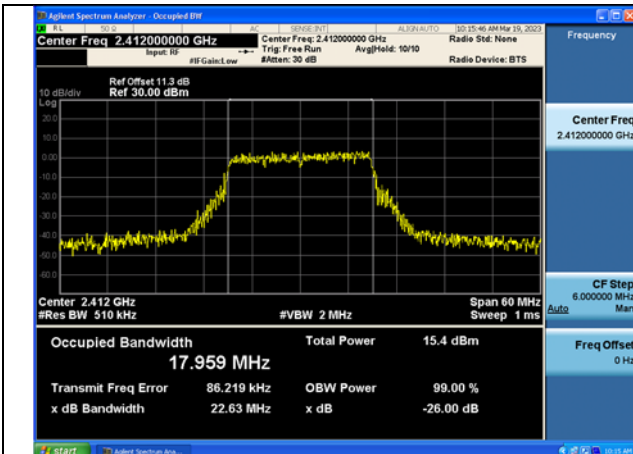

Test Mode:802.11n HT20 2462MHz Chain0

Test Mode:802.11n HT20 2412MHz Chain1

Test Mode:802.11n HT20 2437MHz Chain1

Test Mode:802.11n HT20 2462MHz Chain1

Test Mode: 802.11ax HE20

Test Mode:802.11ax HE20 2412MHz Chain0