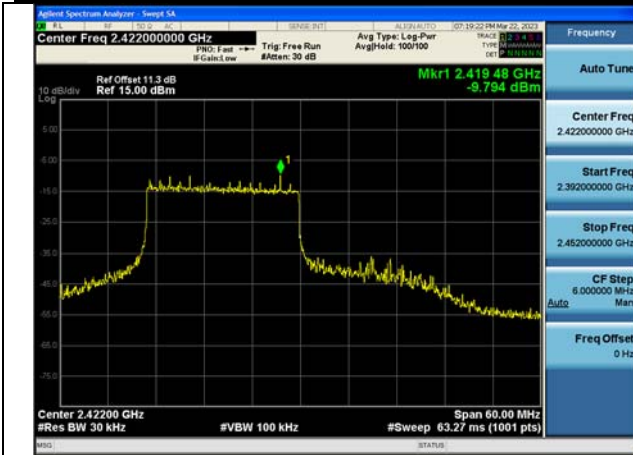

Test Mode:802.11ax HE40 2452MHz Chain0

Test Mode:802.11ax HE40 2422MHz Chain1

Test Mode:802.11ax HE40 2437MHz Chain1

Test Mode:802.11ax HE40 2452MHz Chain1

Test Mode:802.11ax HE40 2422MHz Chain0

Test Mode:802.11ax HE40 2437MHz Chain0