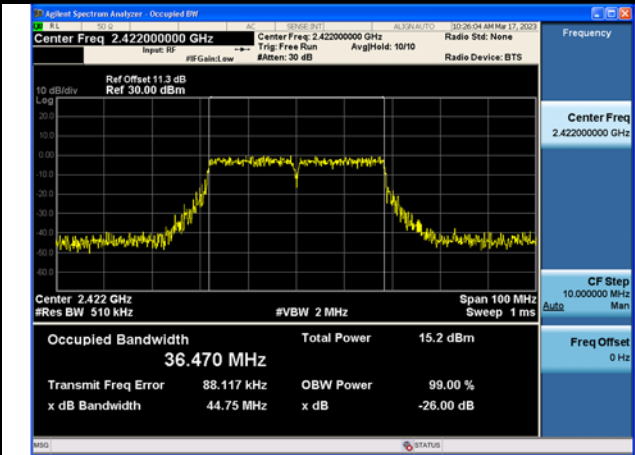

Test Mode:802.11ax HE20 2437MHz Chain0

Test Mode:802.11ax HE20 2462MHz Chain0

Test Mode:802.11ax HE20 2412MHz Chain1

Test Mode:802.11ax HE20 2437MHz Chain1

Test Mode:802.11ax HE20 2462MHz Chain1

Test Mode: 802.11n HT40

Test Mode:802.11n HT40 2422MHz Chain0

Test Mode:802.11n HT40 2437MHz Chain0

Test Mode:802.11n HT40 2452MHz Chain0

Test Mode:802.11n HT40 2422MHz Chain1

Test Mode:802.11n HT40 2437MHz Chain1

Test Mode:802.11n HT40 2452MHz Chain1