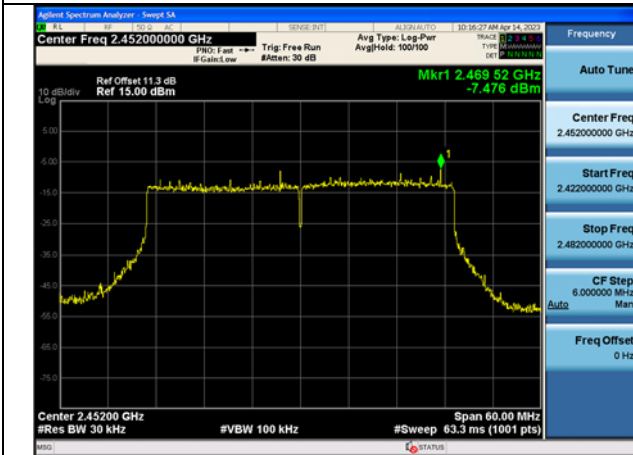

Test Mode:802.11ax HE40 2452MHz Chain0

Test Mode:802.11ax HE40 2422MHz Chain1

Test Mode:802.11ax HE40 2437MHz Chain1

Test Mode:802.11ax HE40 2452MHz Chain1

Test Mode:802.11ax HE40 2422MHz Chain0

Test Mode:802.11ax HE40 2437MHz Chain0