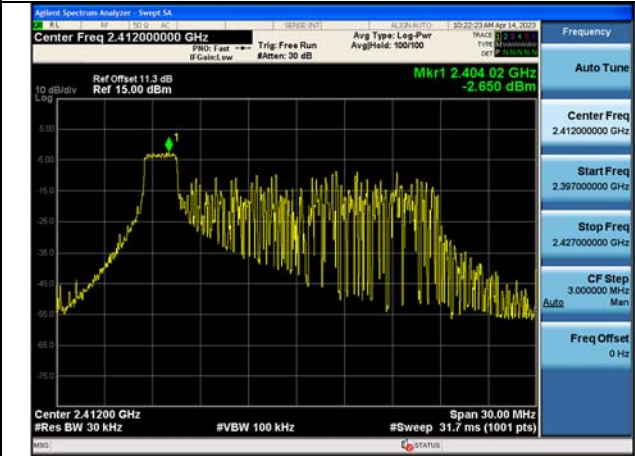

Test Mode:802.11n HT20 2462MHz Chain1

Test Mode: 802.11ax HE20

Test Mode:802.11ax HE20 2412MHz Chain0

Test Mode:802.11ax HE20 2437MHz Chain0

Test Mode:802.11ax HE20 2462MHz Chain0

Test Mode:802.11ax HE20 2412MHz Chain1

Test Mode:802.11ax HE20 2437MHz Chain1

Test Mode:802.11ax HE20 2462MHz Chain1

Test Mode:802.11ax HE20 2412MHz Chain0

Test Mode:802.11ax HE20 2437MHz Chain0

Test Mode:802.11ax HE20 2462MHz Chain0

Test Mode:802.11ax HE20 2412MHz Chain1