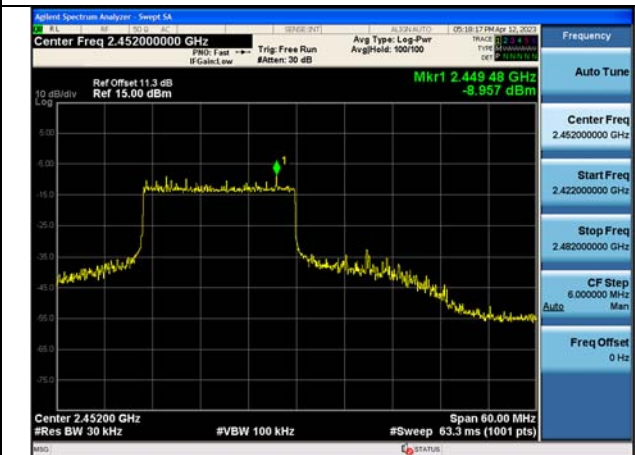

Test Mode:802.11ax HE40 2452MHz Chain1