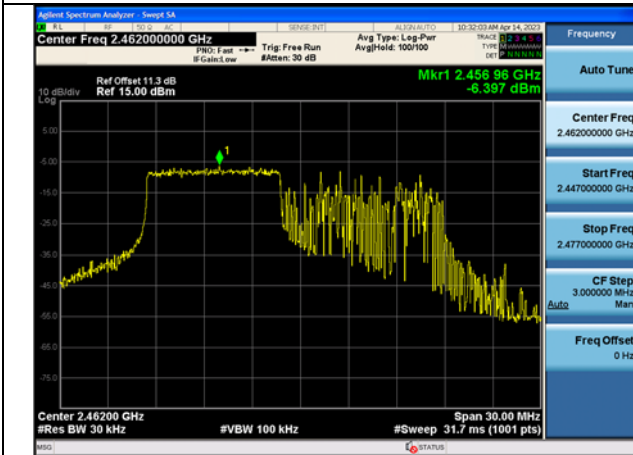

Test Mode:802.11ax HE20 2437MHz Chain1

Test Mode:802.11ax HE20 2462MHz Chain1

Test Mode:802.11ax HE20 2412MHz Chain0

Test Mode:802.11ax HE20 2437MHz Chain0

Test Mode:802.11ax HE20 2462MHz Chain0

Test Mode:802.11ax HE20 2412MHz Chain1