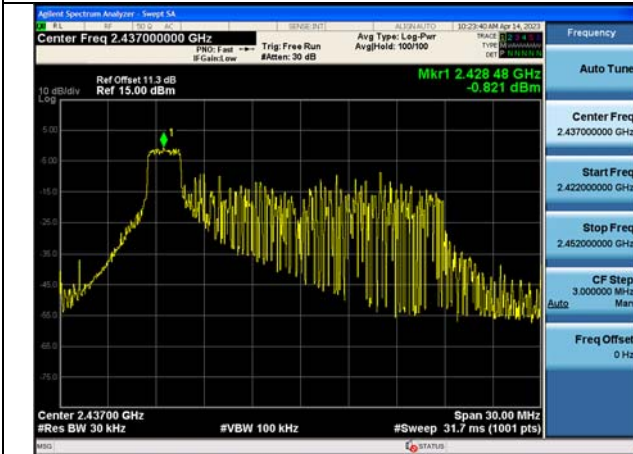

Test Mode:802.11n HT20 2462MHz Chain1

Test Mode: 802.11ax HE20

Test Mode:802.11ax HE20 2412MHz Chain0

Test Mode:802.11ax HE20 2437MHz Chain0

Test Mode:802.11ax HE20 2462MHz Chain0

Test Mode:802.11ax HE20 2412MHz Chain1

Test Mode:802.11ax HE20 2437MHz Chain1

Test Mode:802.11ax HE20 2462MHz Chain1

Test Mode:802.11ax HE20 2412MHz Chain0

Test Mode:802.11ax HE20 2437MHz Chain0

Test Mode:802.11ax HE20 2462MHz Chain0

Test Mode:802.11ax HE20 2412MHz Chain1