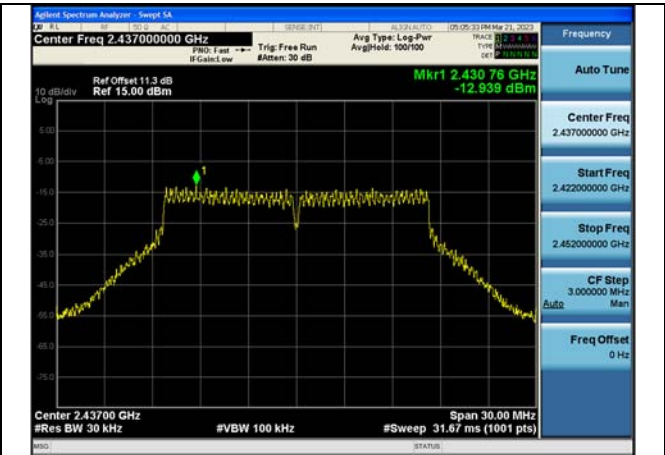

Test Mode: 802.11b

Test Mode:802.11b 2412MHz Chain0

Test Mode:802.11b 2437MHz Chain0

Test Mode:802.11b 2462MHz Chain0

Test Mode:802.11b 2412MHz Chain1

Test Mode:802.11b 2437MHz Chain1

Test Mode:802.11b 2462MHz Chain1

Test Mode: 802.11g

Test Mode:802.11g 2412MHz Chain0

Test Mode:802.11g 2437MHz Chain0

Test Mode:802.11g 2462MHz Chain0

Test Mode:802.11g 2412MHz Chain1

Test Mode:802.11g 2437MHz Chain1

Test Mode:802.11g 2462MHz Chain1