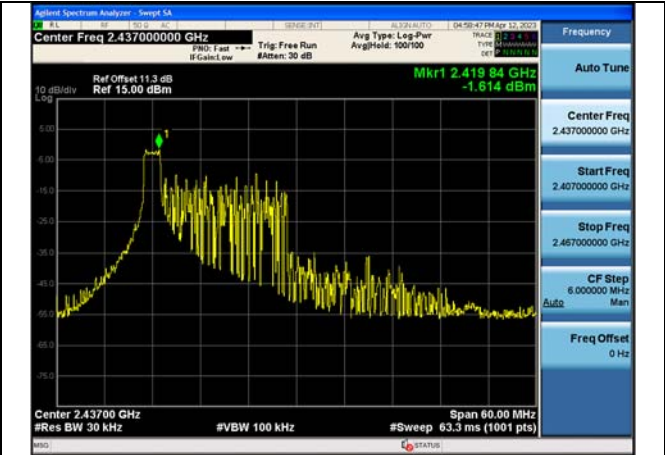

Test Mode:802.11n HT40 2422MHz Chain1

Test Mode:802.11n HT40 2437MHz Chain1

Test Mode:802.11n HT40 2452MHz Chain1

Test Mode: 802.11ax HE40

Test Mode:802.11ax HE40 2422MHz Chain0

Test Mode:802.11ax HE40 2437MHz Chain0