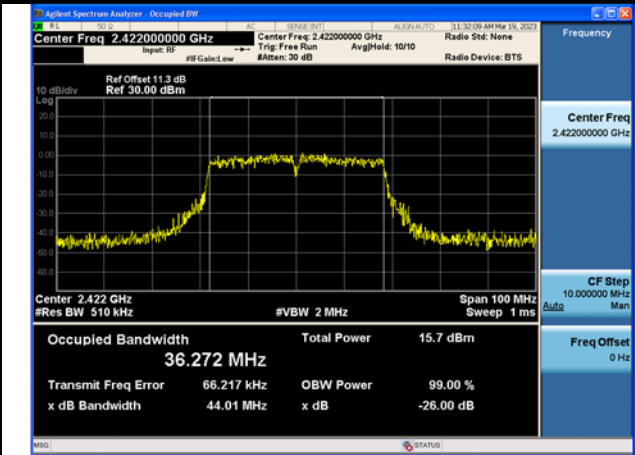

Test Mode: 802.11ax HE40

Test Mode:802.11ax HE40 2422MHz Chain0

Test Mode:802.11ax HE40 2437MHz Chain0

Test Mode:802.11ax HE40 2452MHz Chain0

Test Mode:802.11ax HE40 2422MHz Chain1

Test Mode:802.11ax HE40 2437MHz Chain1

Test Mode:802.11ax HE40 2452MHz Chain1