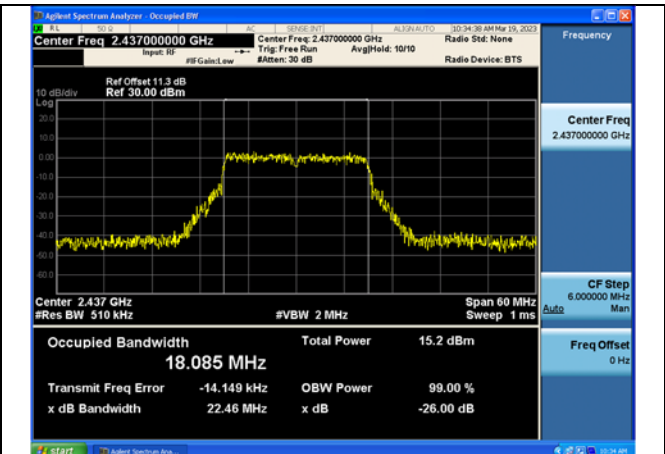

Test Mode:802.11n HT20 2462MHz Chain0

Test Mode:802.11n HT20 2412MHz Chain1

Test Mode:802.11n HT20 2437MHz Chain1

Test Mode:802.11n HT20 2462MHz Chain1

Test Mode: 802.11ax HE20

Test Mode:802.11ax HE20 2412MHz Chain0

Test Mode:802.11ax HE20 2437MHz Chain0

Test Mode:802.11ax HE20 2462MHz Chain0

Test Mode:802.11ax HE20 2412MHz Chain1

Test Mode:802.11ax HE20 2437MHz Chain1

Test Mode:802.11ax HE20 2462MHz Chain1

Test Mode: 802.11n HT40