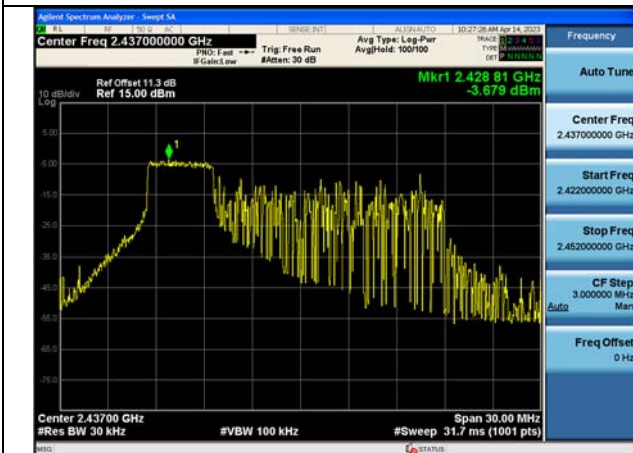

Test Mode:802.11ax HE20 2437MHz Chain1

Test Mode:802.11ax HE20 2462MHz Chain1

Test Mode:802.11ax HE20 2412MHz Chain0

Test Mode:802.11ax HE20 2437MHz Chain0

Test Mode:802.11ax HE20 2462MHz Chain0

Test Mode:802.11ax HE20 2412MHz Chain1