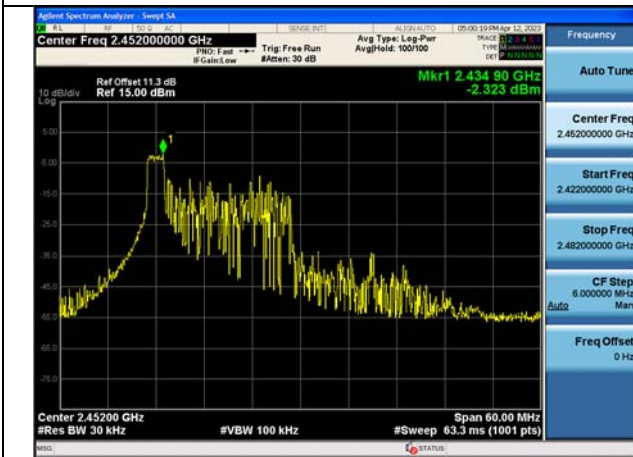

Test Mode:802.11n HT40 2422MHz Chain1

Test Mode:802.11n HT40 2437MHz Chain1

Test Mode:802.11n HT40 2452MHz Chain1

Test Mode: 802.11ax HE40

Test Mode:802.11ax HE40 2422MHz Chain0

Test Mode:802.11ax HE40 2437MHz Chain0