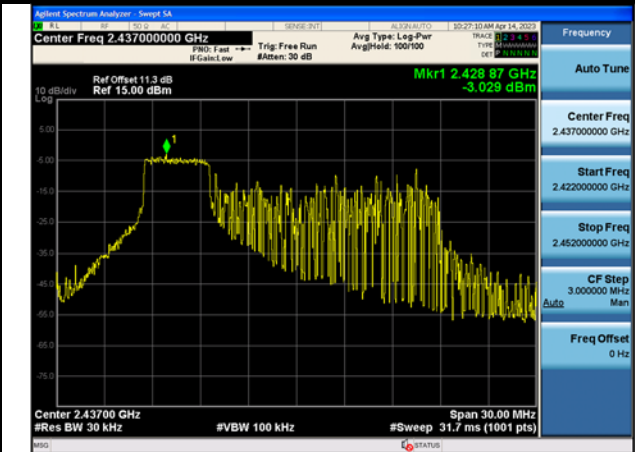

Test Mode:802.11n HT20 2462MHz Chain1

Test Mode: 802.11ax HE20

Test Mode:802.11ax HE20 2412MHz Chain0

Test Mode:802.11ax HE20 2437MHz Chain0

Test Mode:802.11ax HE20 2462MHz Chain0

Test Mode:802.11ax HE20 2412MHz Chain1

Test Mode:802.11ax HE20 2437MHz Chain1

Test Mode:802.11ax HE20 2462MHz Chain1

Test Mode:802.11ax HE20 2412MHz Chain0

Test Mode:802.11ax HE20 2437MHz Chain0

Test Mode:802.11ax HE20 2462MHz Chain0

Test Mode:802.11ax HE20 2412MHz Chain1