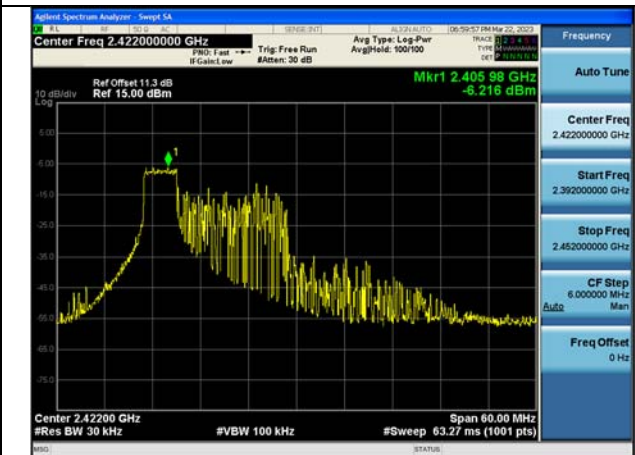

Test Mode:802.11ax HE40 2422MHz Chain1