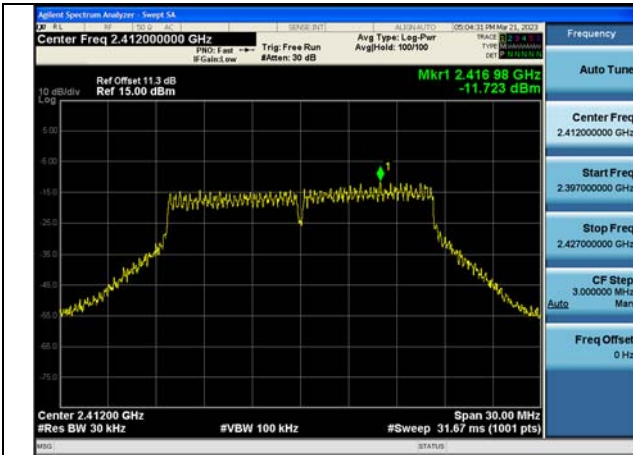

Test Mode: 802.11b

Test Mode:802.11b 2412MHz Chain0

Test Mode:802.11b 2437MHz Chain0

Test Mode:802.11b 2462MHz Chain0

Test Mode:802.11b 2412MHz Chain1

Test Mode:802.11b 2437MHz Chain1

Test Mode:802.11b 2462MHz Chain1

Test Mode: 802.11g

Test Mode:802.11g 2412MHz Chain0

Test Mode:802.11g 2437MHz Chain0

Test Mode:802.11g 2462MHz Chain0

Test Mode:802.11g 2412MHz Chain1

Test Mode:802.11g 2437MHz Chain1

Test Mode:802.11g 2462MHz Chain1