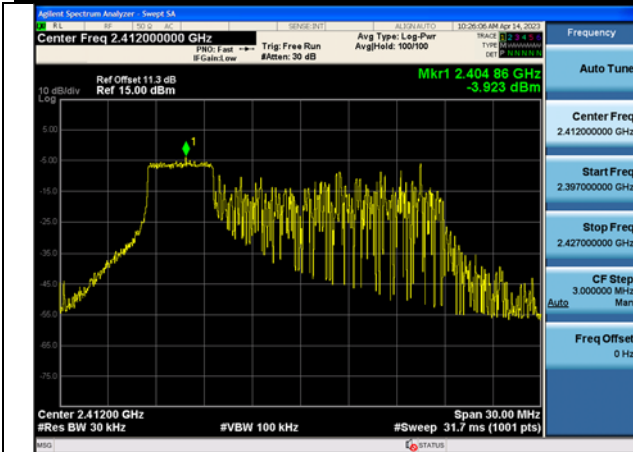

Test Mode:802.11n HT20 2462MHz Chain1

Test Mode: 802.11ax HE20

Test Mode:802.11ax HE20 2412MHz Chain0

Test Mode:802.11ax HE20 2437MHz Chain0

Test Mode:802.11ax HE20 2462MHz Chain0

Test Mode:802.11ax HE20 2412MHz Chain1

Test Mode:802.11ax HE20 2437MHz Chain1

Test Mode:802.11ax HE20 2462MHz Chain1

Test Mode:802.11ax HE20 2412MHz Chain0

Test Mode:802.11ax HE20 2437MHz Chain0

Test Mode:802.11ax HE20 2462MHz Chain0

Test Mode:802.11ax HE20 2412MHz Chain1