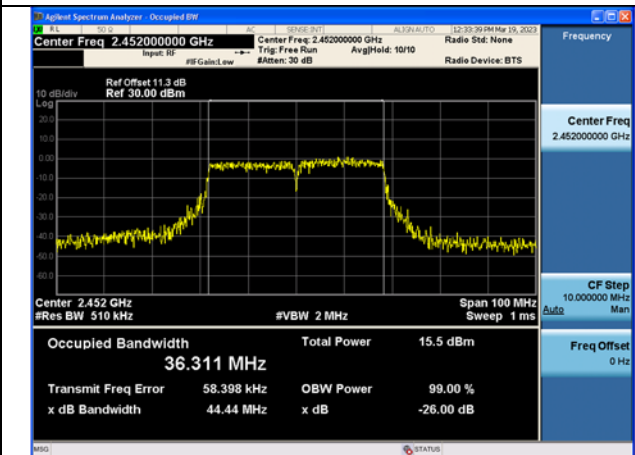

Test Mode: 802.11ax HE40

Test Mode:802.11ax HE40 2422MHz Chain0

Test Mode:802.11ax HE40 2437MHz Chain0

Test Mode:802.11ax HE40 2452MHz Chain0

Test Mode:802.11ax HE40 2422MHz Chain1

Test Mode:802.11ax HE40 2437MHz Chain1

Test Mode:802.11ax HE40 2452MHz Chain1