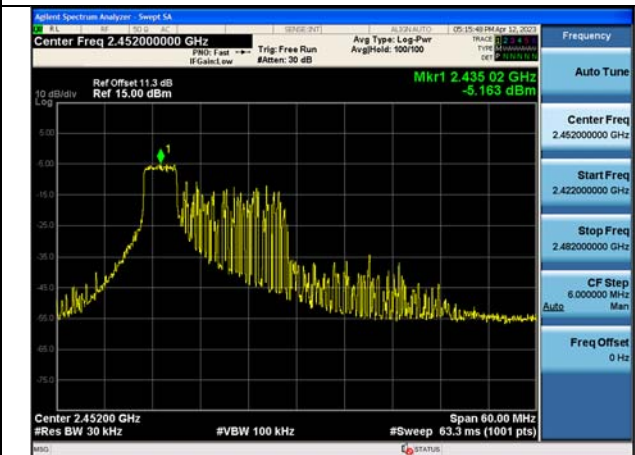

Test Mode:802.11ax HE40 2452MHz Chain1