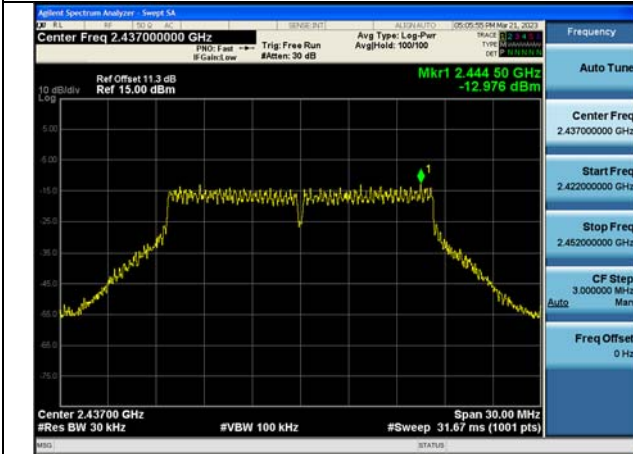

Test Mode: 802.11g

Test Mode:802.11g 2412MHz Chain0

Test Mode:802.11g 2437MHz Chain0

Test Mode:802.11g 2462MHz Chain0

Test Mode:802.11g 2412MHz Chain1

Test Mode:802.11g 2437MHz Chain1

Test Mode:802.11g 2462MHz Chain1

Test Mode: 802.11n HT20

Test Mode:802.11n HT20 2412MHz Chain0

Test Mode:802.11n HT20 2437MHz Chain0

Test Mode:802.11n HT20 2462MHz Chain0

Test Mode:802.11n HT20 2412MHz Chain1

Test Mode:802.11n HT20 2437MHz Chain1