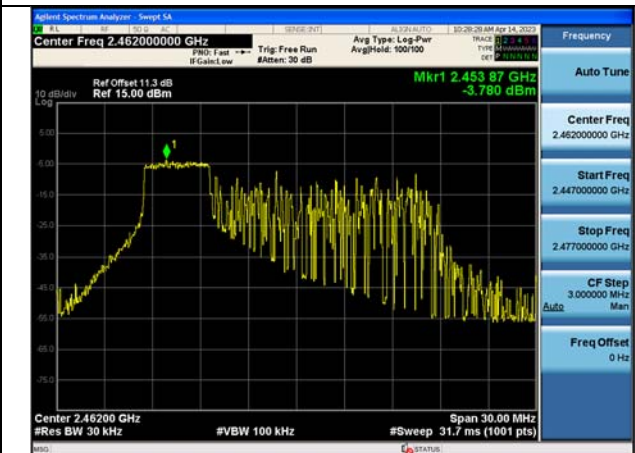

Test Mode:802.11ax HE20 2437MHz Chain1

Test Mode:802.11ax HE20 2462MHz Chain1

Test Mode:802.11ax HE20 2412MHz Chain0

Test Mode:802.11ax HE20 2437MHz Chain0

Test Mode:802.11ax HE20 2462MHz Chain0

Test Mode:802.11ax HE20 2412MHz Chain1