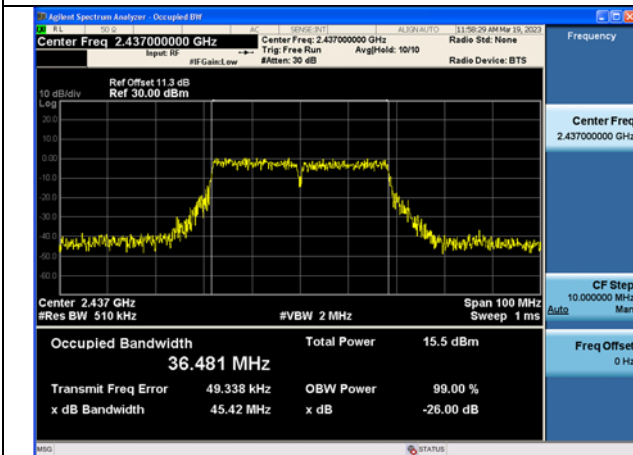

Test Mode: 802.11ax HE40

Test Mode:802.11ax HE40 2422MHz Chain0

Test Mode:802.11ax HE40 2437MHz Chain0

Test Mode:802.11ax HE40 2452MHz Chain0

Test Mode:802.11ax HE40 2422MHz Chain1

Test Mode:802.11ax HE40 2437MHz Chain1

Test Mode:802.11ax HE40 2452MHz Chain1