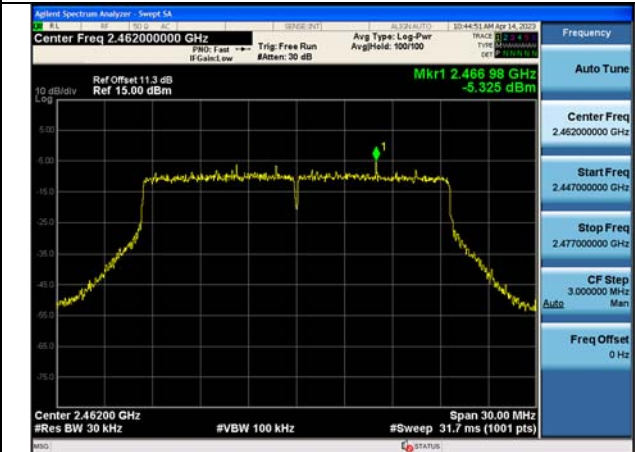

Test Mode:802.11ax HE20 2437MHz Chain1

Test Mode:802.11ax HE20 2462MHz Chain1

Test Mode:802.11ax HE20 2412MHz Chain0

Test Mode:802.11ax HE20 2437MHz Chain0

Test Mode:802.11ax HE20 2462MHz Chain0

Test Mode:802.11ax HE20 2412MHz Chain1

Test Mode:802.11ax HE20 2437MHz Chain1

Test Mode:802.11ax HE20 2462MHz Chain1

Test Mode: 802.11n HT40

Test Mode:802.11n HT40 2422MHz Chain0

Test Mode:802.11n HT40 2437MHz Chain0

Test Mode:802.11n HT40 2452MHz Chain0