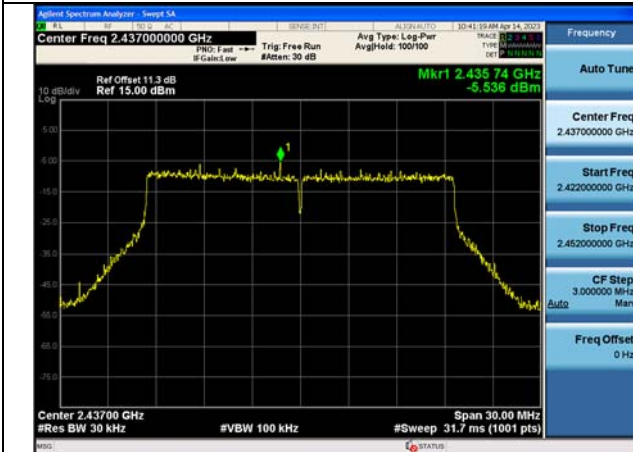

Test Mode:802.11ax HE20 2437MHz Chain1

Test Mode:802.11ax HE20 2462MHz Chain1

Test Mode:802.11ax HE20 2412MHz Chain0

Test Mode:802.11ax HE20 2437MHz Chain0

Test Mode:802.11ax HE20 2462MHz Chain0

Test Mode:802.11ax HE20 2412MHz Chain1