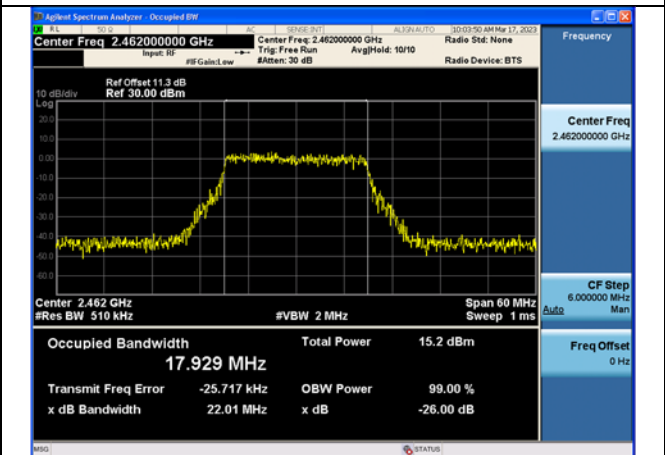

Test Mode:802.11n HT20 2462MHz Chain0

Test Mode:802.11n HT20 2412MHz Chain1

Test Mode:802.11n HT20 2437MHz Chain1

Test Mode:802.11n HT20 2462MHz Chain1

Test Mode: 802.11ax HE20

Test Mode:802.11ax HE20 2412MHz Chain0

Test Mode:802.11ax HE20 2437MHz Chain0

Test Mode:802.11ax HE20 2462MHz Chain0

Test Mode:802.11ax HE20 2412MHz Chain1

Test Mode:802.11ax HE20 2437MHz Chain1

Test Mode:802.11ax HE20 2462MHz Chain1

Test Mode: 802.11n HT40