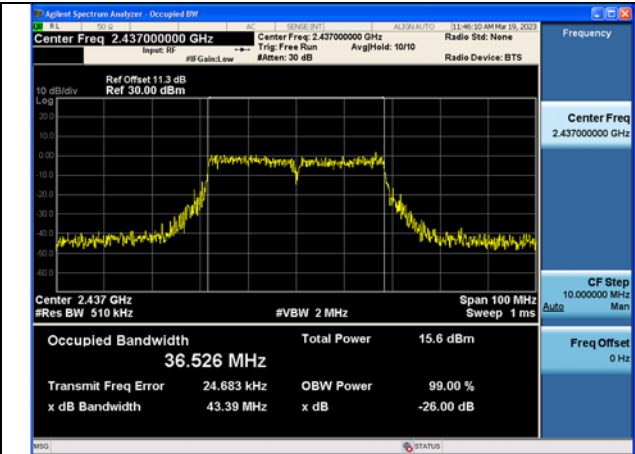

Test Mode:802.11n HT40 2422MHz Chain0

Test Mode:802.11n HT40 2437MHz Chain0

Test Mode:802.11n HT40 2452MHz Chain0

Test Mode:802.11n HT40 2422MHz Chain1

Test Mode:802.11n HT40 2437MHz Chain1

Test Mode:802.11n HT40 2452MHz Chain1

Test Mode: 802.11ax HE40

Test Mode:802.11ax HE40 2422MHz Chain0

Test Mode:802.11ax HE40 2437MHz Chain0

Test Mode:802.11ax HE40 2452MHz Chain0

Test Mode:802.11ax HE40 2422MHz Chain1

Test Mode:802.11ax HE40 2437MHz Chain1