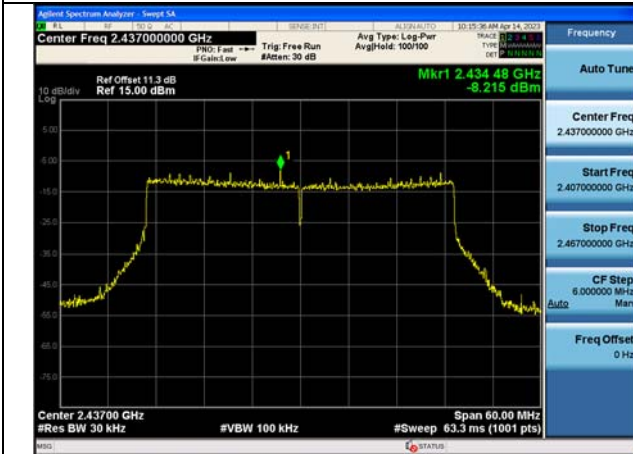

Test Mode:802.11ax HE40 2437MHz Chain1