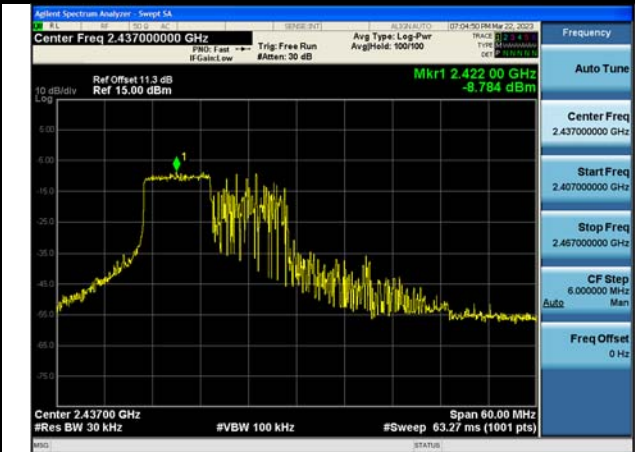

Test Mode:802.11ax HE40 2452MHz Chain0

Test Mode:802.11ax HE40 2422MHz Chain1

Test Mode:802.11ax HE40 2437MHz Chain1

Test Mode:802.11ax HE40 2452MHz Chain1

Test Mode:802.11ax HE40 2422MHz Chain0

Test Mode:802.11ax HE40 2437MHz Chain0