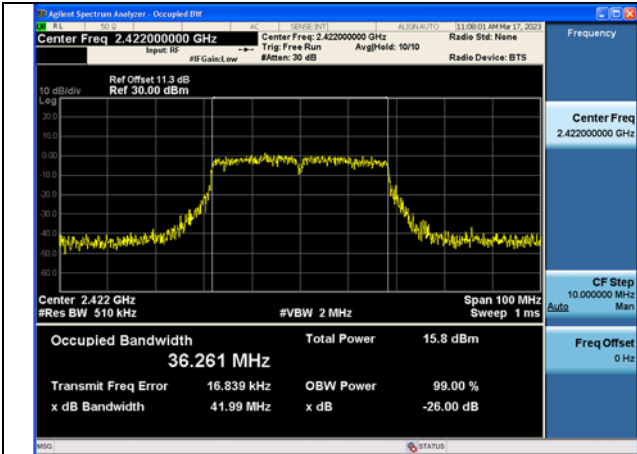

Test Mode:802.11ax HE20 2437MHz Chain0

Test Mode:802.11ax HE20 2462MHz Chain0

Test Mode:802.11ax HE20 2412MHz Chain1

Test Mode:802.11ax HE20 2437MHz Chain1

Test Mode:802.11ax HE20 2462MHz Chain1

Test Mode: 802.11n HT40

Test Mode:802.11n HT40 2422MHz Chain0

Test Mode:802.11n HT40 2437MHz Chain0

Test Mode:802.11n HT40 2452MHz Chain0

Test Mode:802.11n HT40 2422MHz Chain1

Test Mode:802.11n HT40 2437MHz Chain1

Test Mode:802.11n HT40 2452MHz Chain1