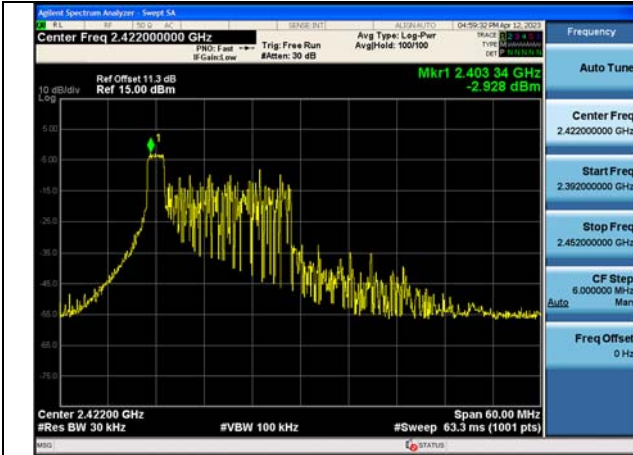

Test Mode: 802.11ax HE40

Test Mode:802.11ax HE40 2422MHz Chain0