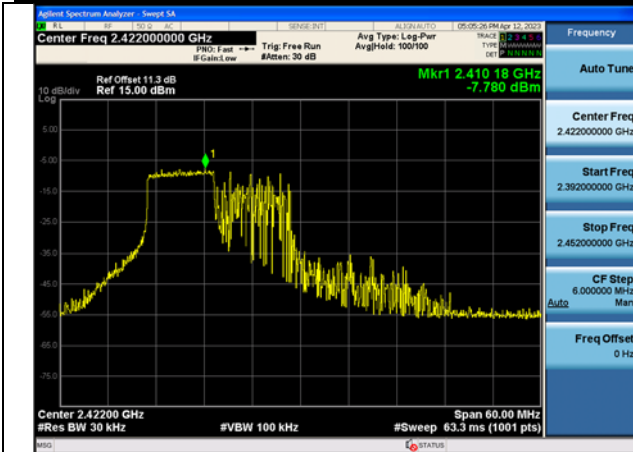

Test Mode:802.11ax HE40 2452MHz Chain0

Test Mode:802.11ax HE40 2422MHz Chain1

Test Mode:802.11ax HE40 2437MHz Chain1

Test Mode:802.11ax HE40 2452MHz Chain1

Test Mode:802.11ax HE40 2422MHz Chain0

Test Mode:802.11ax HE40 2437MHz Chain0