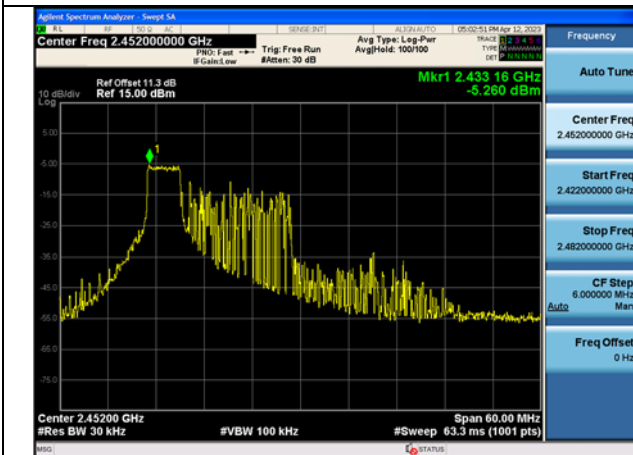

Test Mode:802.11ax HE40 2452MHz Chain0

Test Mode:802.11ax HE40 2422MHz Chain1

Test Mode:802.11ax HE40 2437MHz Chain1

Test Mode:802.11ax HE40 2452MHz Chain1

Test Mode:802.11ax HE40 2422MHz Chain0

Test Mode:802.11ax HE40 2437MHz Chain0