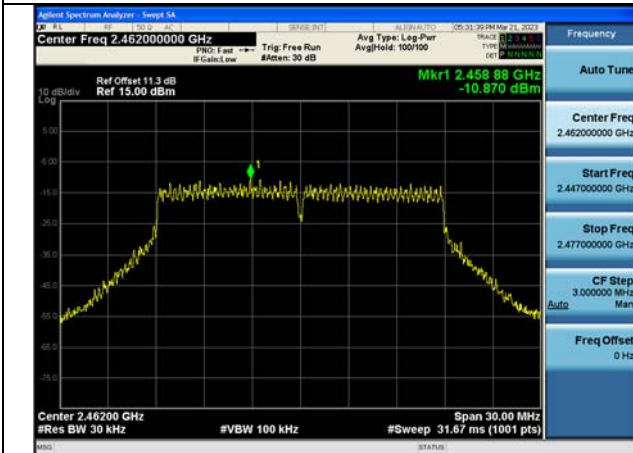

Test Mode: 802.11n HT20

Test Mode:802.11n HT20 2412MHz Chain0

Test Mode:802.11n HT20 2437MHz Chain0

Test Mode:802.11n HT20 2462MHz Chain0

Test Mode:802.11n HT20 2412MHz Chain1

Test Mode:802.11n HT20 2437MHz Chain1