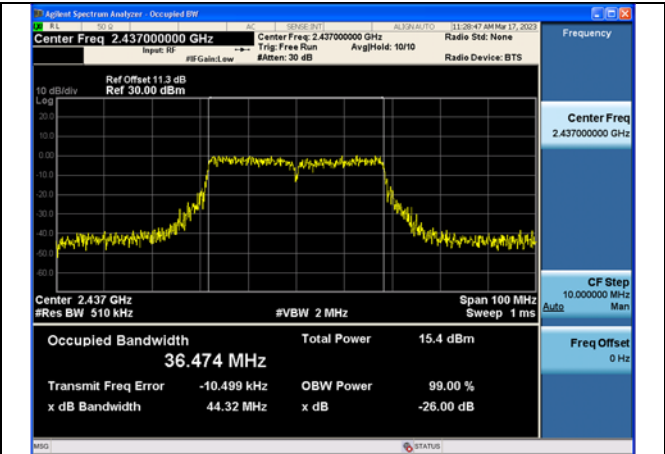

Test Mode:802.11ax HE20 2437MHz Chain0

Test Mode:802.11ax HE20 2462MHz Chain0

Test Mode:802.11ax HE20 2412MHz Chain1

Test Mode:802.11ax HE20 2437MHz Chain1

Test Mode:802.11ax HE20 2462MHz Chain1

Test Mode: 802.11n HT40

Test Mode:802.11n HT40 2422MHz Chain0

Test Mode:802.11n HT40 2437MHz Chain0

Test Mode:802.11n HT40 2452MHz Chain0

Test Mode:802.11n HT40 2422MHz Chain1

Test Mode:802.11n HT40 2437MHz Chain1

Test Mode:802.11n HT40 2452MHz Chain1