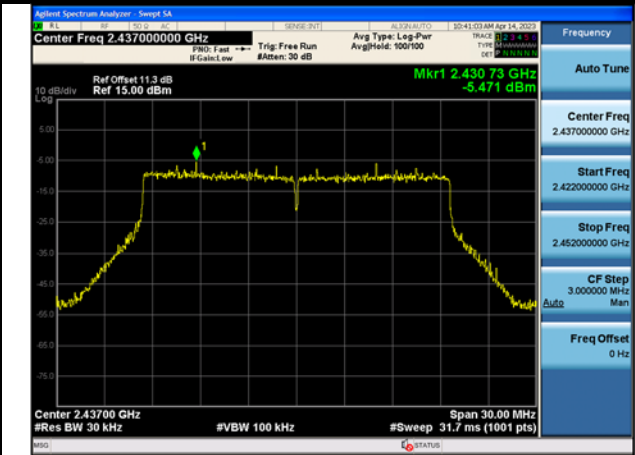

Test Mode:802.11ax HE20 2437MHz Chain1

Test Mode:802.11ax HE20 2462MHz Chain1

Test Mode:802.11ax HE20 2412MHz Chain0

Test Mode:802.11ax HE20 2437MHz Chain0

Test Mode:802.11ax HE20 2462MHz Chain0

Test Mode:802.11ax HE20 2412MHz Chain1