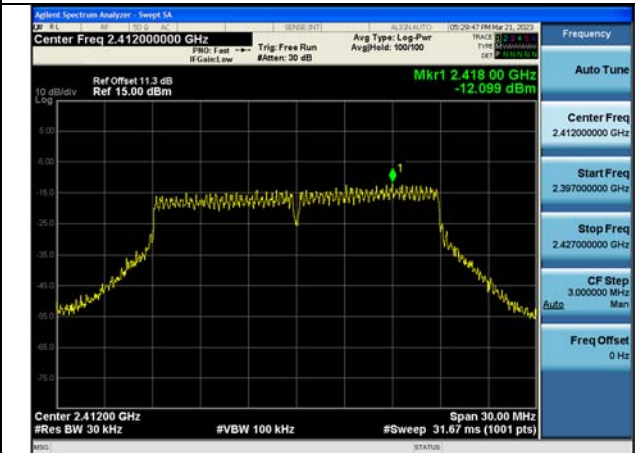

Test Mode: 802.11g

Test Mode:802.11g 2412MHz Chain0

Test Mode:802.11g 2437MHz Chain0

Test Mode:802.11g 2462MHz Chain0

Test Mode:802.11g 2412MHz Chain1

Test Mode:802.11g 2437MHz Chain1

Test Mode:802.11g 2462MHz Chain1

Test Mode: 802.11n HT20

Test Mode:802.11n HT20 2412MHz Chain0

Test Mode:802.11n HT20 2437MHz Chain0

Test Mode:802.11n HT20 2462MHz Chain0

Test Mode:802.11n HT20 2412MHz Chain1

Test Mode:802.11n HT20 2437MHz Chain1

Test Mode:802.11n HT20 2462MHz Chain1

Test Mode: 802.11ax HE20

Test Mode:802.11ax HE20 2412MHz Chain0

Test Mode:802.11ax HE20 2437MHz Chain0

Test Mode:802.11ax HE20 2462MHz Chain0

Test Mode:802.11ax HE20 2412MHz Chain1