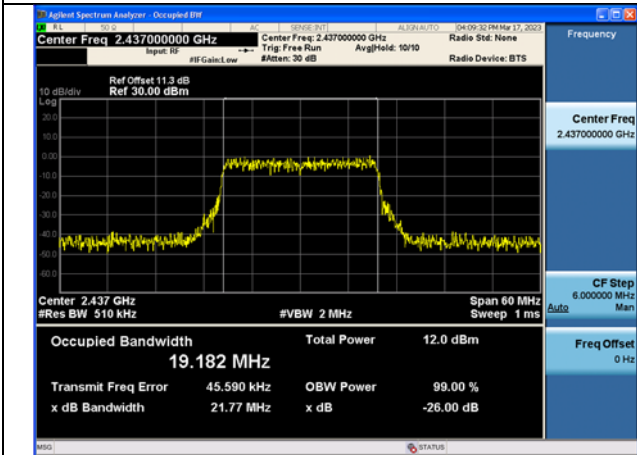

Test Mode:802.11ax HE20 2437MHz Chain1