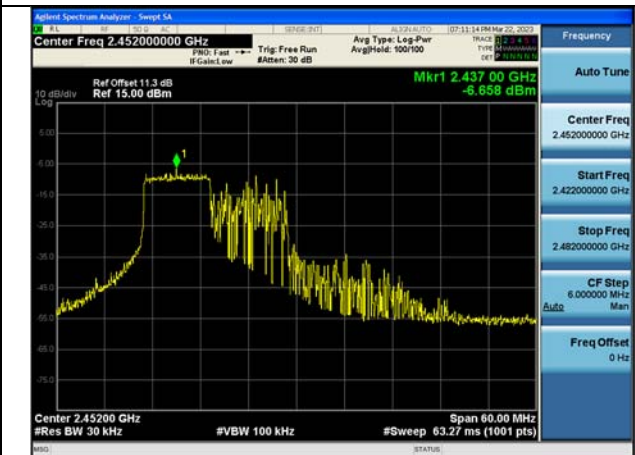

Test Mode:802.11ax HE40 2452MHz Chain1