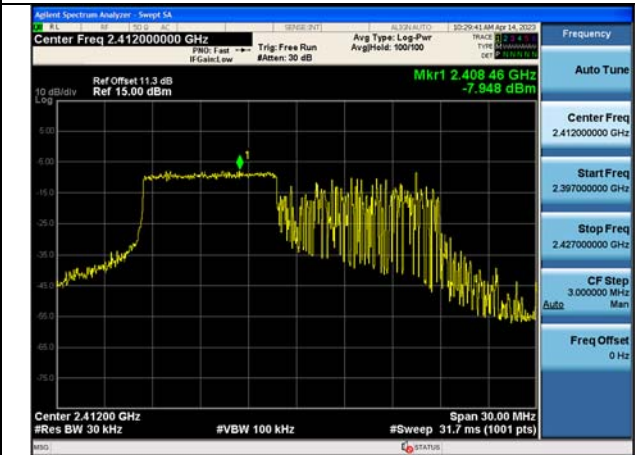

Test Mode:802.11ax HE20 2437MHz Chain1

Test Mode:802.11ax HE20 2462MHz Chain1

Test Mode:802.11ax HE20 2412MHz Chain0

Test Mode:802.11ax HE20 2437MHz Chain0

Test Mode:802.11ax HE20 2462MHz Chain0

Test Mode:802.11ax HE20 2412MHz Chain1