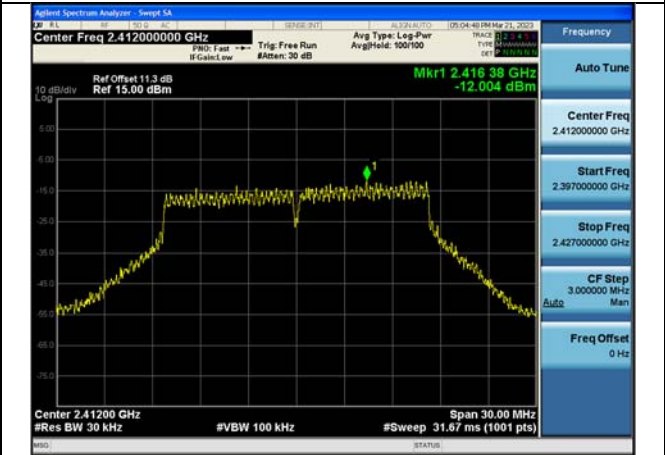

Test Mode: 802.11b

Test Mode:802.11b 2412MHz Chain0

Test Mode:802.11b 2437MHz Chain0

Test Mode:802.11b 2462MHz Chain0

Test Mode:802.11b 2412MHz Chain1

Test Mode:802.11b 2437MHz Chain1

Test Mode:802.11b 2462MHz Chain1

Test Mode: 802.11g

Test Mode:802.11g 2412MHz Chain0

Test Mode:802.11g 2437MHz Chain0

Test Mode:802.11g 2462MHz Chain0

Test Mode:802.11g 2412MHz Chain1

Test Mode:802.11g 2437MHz Chain1

Test Mode:802.11g 2462MHz Chain1

Test Mode: 802.11n HT20

Test Mode:802.11n HT20 2412MHz Chain0

Test Mode:802.11n HT20 2437MHz Chain0

Test Mode:802.11n HT20 2462MHz Chain0

Test Mode:802.11n HT20 2412MHz Chain1

Test Mode:802.11n HT20 2437MHz Chain1