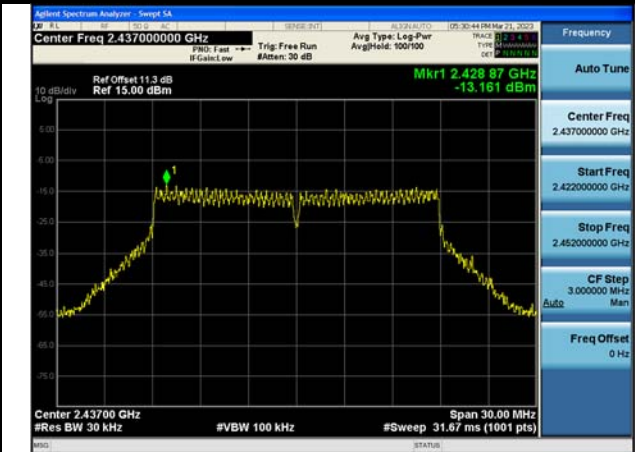

Test Mode: 802.11b

Test Mode:802.11b 2412MHz Chain0

Test Mode:802.11b 2437MHz Chain0

Test Mode:802.11b 2462MHz Chain0

Test Mode:802.11b 2412MHz Chain1

Test Mode:802.11b 2437MHz Chain1

Test Mode:802.11b 2462MHz Chain1

Test Mode: 802.11g

Test Mode:802.11g 2412MHz Chain0

Test Mode:802.11g 2437MHz Chain0

Test Mode:802.11g 2462MHz Chain0

Test Mode:802.11g 2412MHz Chain1

Test Mode:802.11g 2437MHz Chain1

Test Mode:802.11g 2462MHz Chain1

Test Mode: 802.11n HT20

Test Mode:802.11n HT20 2412MHz Chain0

Test Mode:802.11n HT20 2437MHz Chain0

Test Mode:802.11n HT20 2462MHz Chain0

Test Mode:802.11n HT20 2412MHz Chain1

Test Mode:802.11n HT20 2437MHz Chain1