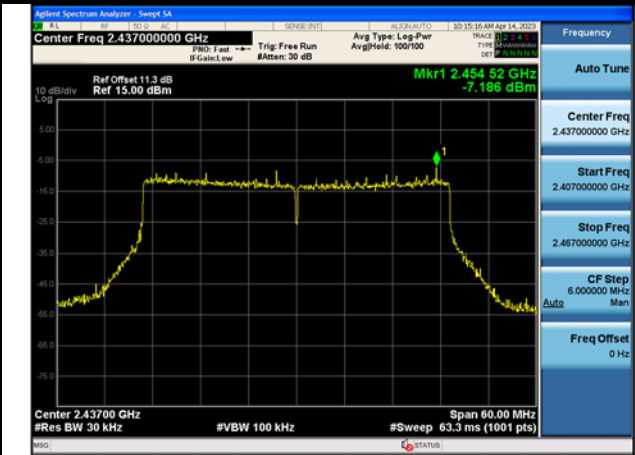

Test Mode:802.11ax HE40 2452MHz Chain0

Test Mode:802.11ax HE40 2422MHz Chain1

Test Mode:802.11ax HE40 2437MHz Chain1

Test Mode:802.11ax HE40 2452MHz Chain1

Test Mode:802.11ax HE40 2422MHz Chain0

Test Mode:802.11ax HE40 2437MHz Chain0