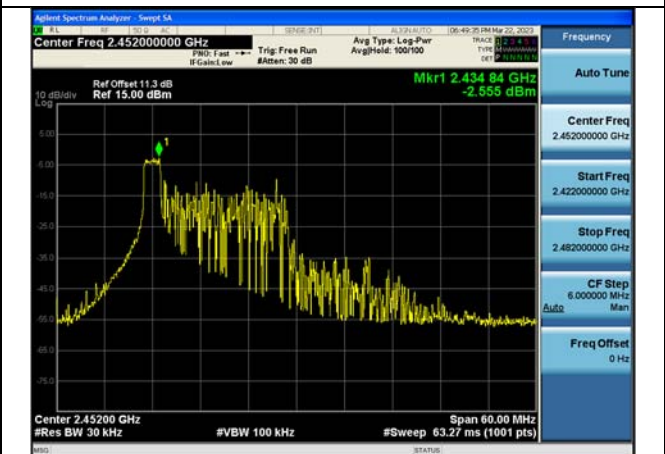

Test Mode:802.11ax HE40 2452MHz Chain1