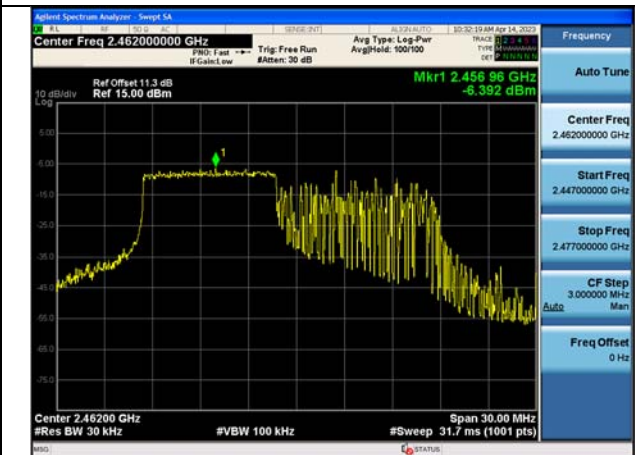

Test Mode:802.11ax HE20 2437MHz Chain1

Test Mode:802.11ax HE20 2462MHz Chain1

Test Mode:802.11ax HE20 2412MHz Chain0

Test Mode:802.11ax HE20 2437MHz Chain0

Test Mode:802.11ax HE20 2462MHz Chain0

Test Mode:802.11ax HE20 2412MHz Chain1