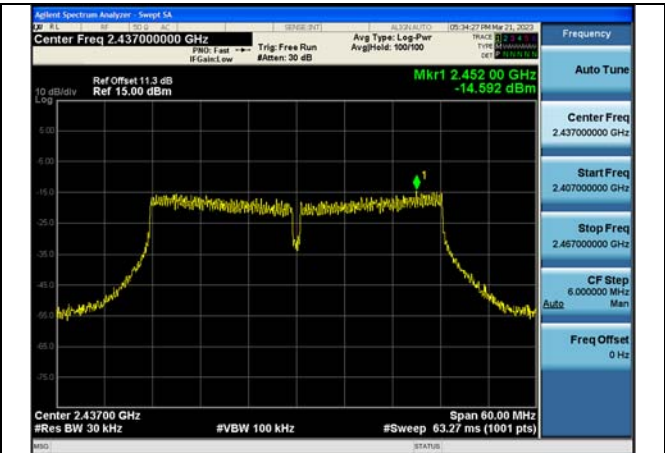

Test Mode: 802.11n HT40

Test Mode:802.11n HT40 2437MHz Chain0