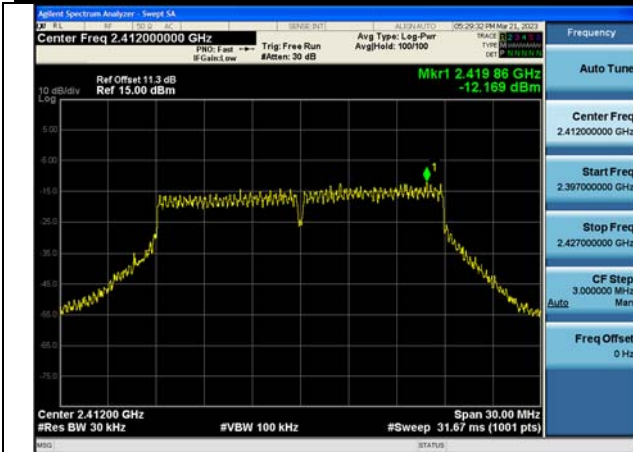

Test Mode: 802.11g

Test Mode:802.11g 2412MHz Chain0

Test Mode:802.11g 2437MHz Chain0

Test Mode:802.11g 2462MHz Chain0

Test Mode:802.11g 2412MHz Chain1

Test Mode:802.11g 2437MHz Chain1

Test Mode:802.11g 2462MHz Chain1

Test Mode: 802.11n HT20

Test Mode:802.11n HT20 2412MHz Chain0

Test Mode:802.11n HT20 2437MHz Chain0

Test Mode:802.11n HT20 2462MHz Chain0

Test Mode:802.11n HT20 2412MHz Chain1

Test Mode:802.11n HT20 2437MHz Chain1