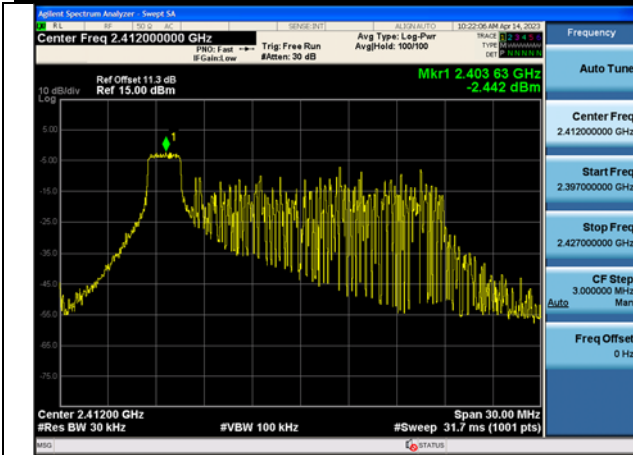

Test Mode: 802.11n HT20

Test Mode:802.11n HT20 2412MHz Chain0

Test Mode:802.11n HT20 2437MHz Chain0

Test Mode:802.11n HT20 2462MHz Chain0

Test Mode:802.11n HT20 2412MHz Chain1

Test Mode:802.11n HT20 2437MHz Chain1

Test Mode:802.11n HT20 2462MHz Chain1

Test Mode: 802.11ax HE20

Test Mode:802.11ax HE20 2412MHz Chain0

Test Mode:802.11ax HE20 2437MHz Chain0

Test Mode:802.11ax HE20 2462MHz Chain0

Test Mode:802.11ax HE20 2412MHz Chain1