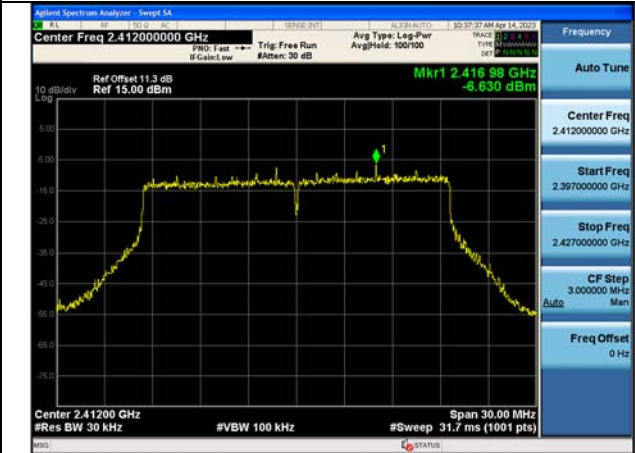

Test Mode:802.11ax HE20 2437MHz Chain1

Test Mode:802.11ax HE20 2462MHz Chain1

Test Mode:802.11ax HE20 2412MHz Chain0

Test Mode:802.11ax HE20 2437MHz Chain0

Test Mode:802.11ax HE20 2462MHz Chain0

Test Mode:802.11ax HE20 2412MHz Chain1