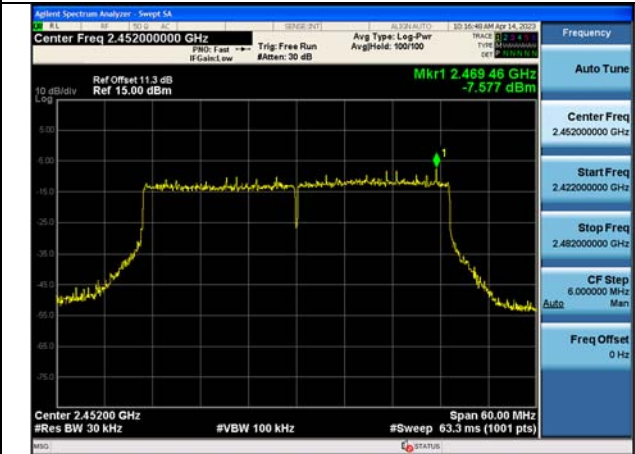

Test Mode:802.11ax HE40 2452MHz Chain0

Test Mode:802.11ax HE40 2422MHz Chain1

Test Mode:802.11ax HE40 2437MHz Chain1

Test Mode:802.11ax HE40 2452MHz Chain1

Test Mode:802.11ax HE40 2422MHz Chain0

Test Mode:802.11ax HE40 2437MHz Chain0

Test Mode:802.11ax HE40 2452MHz Chain0

Test Mode:802.11ax HE40 2422MHz Chain1

Test Mode:802.11ax HE40 2437MHz Chain1

Test Mode:802.11ax HE40 2452MHz Chain1