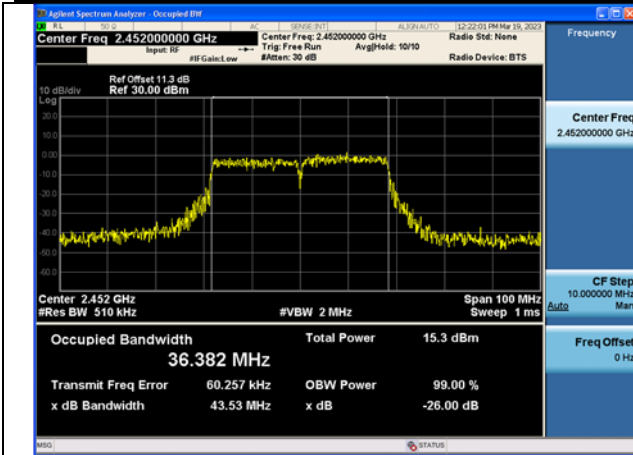

Test Mode:802.11ax HE40 2452MHz Chain0