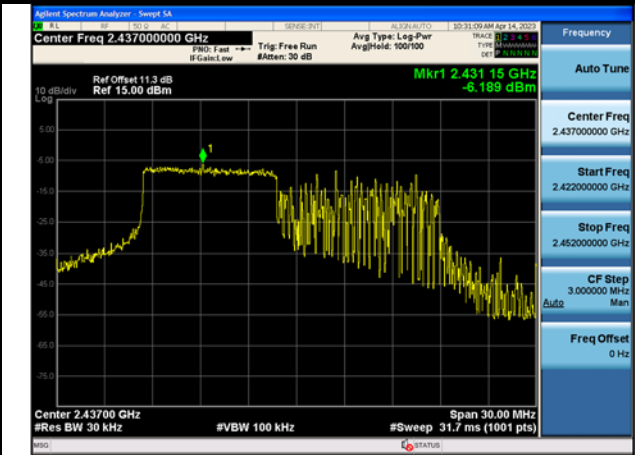

Test Mode:802.11ax HE20 2437MHz Chain1

Test Mode:802.11ax HE20 2462MHz Chain1

Test Mode:802.11ax HE20 2412MHz Chain0

Test Mode:802.11ax HE20 2437MHz Chain0

Test Mode:802.11ax HE20 2462MHz Chain0

Test Mode:802.11ax HE20 2412MHz Chain1