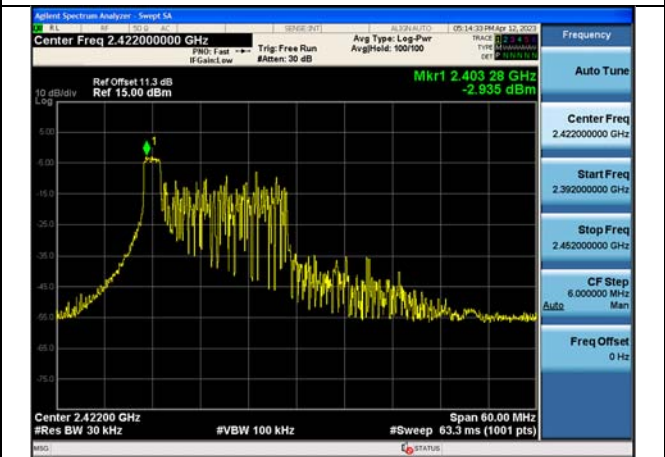

Test Mode:802.11ax HE40 2422MHz Chain1