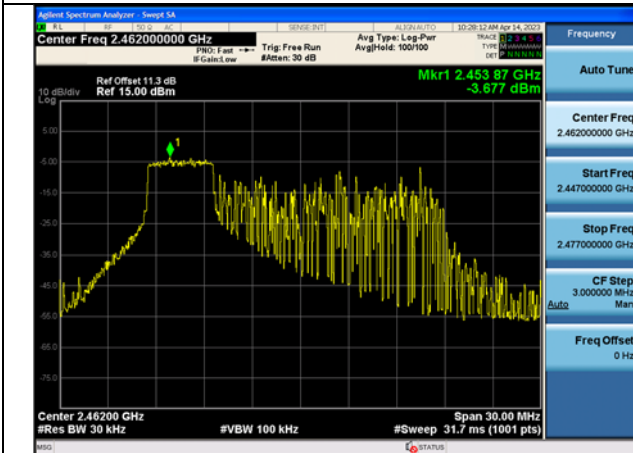

Test Mode:802.11ax HE20 2437MHz Chain1

Test Mode:802.11ax HE20 2462MHz Chain1

Test Mode:802.11ax HE20 2412MHz Chain0

Test Mode:802.11ax HE20 2437MHz Chain0

Test Mode:802.11ax HE20 2462MHz Chain0

Test Mode:802.11ax HE20 2412MHz Chain1