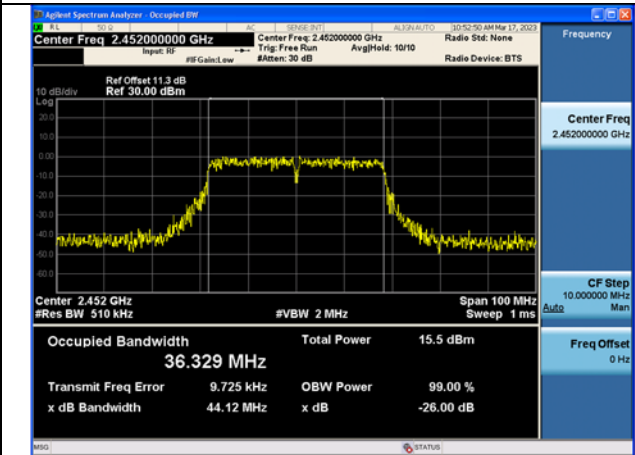

Test Mode:802.11n HT40 2422MHz Chain0

Test Mode:802.11n HT40 2437MHz Chain0

Test Mode:802.11n HT40 2452MHz Chain0

Test Mode:802.11n HT40 2422MHz Chain1

Test Mode:802.11n HT40 2437MHz Chain1

Test Mode:802.11n HT40 2452MHz Chain1