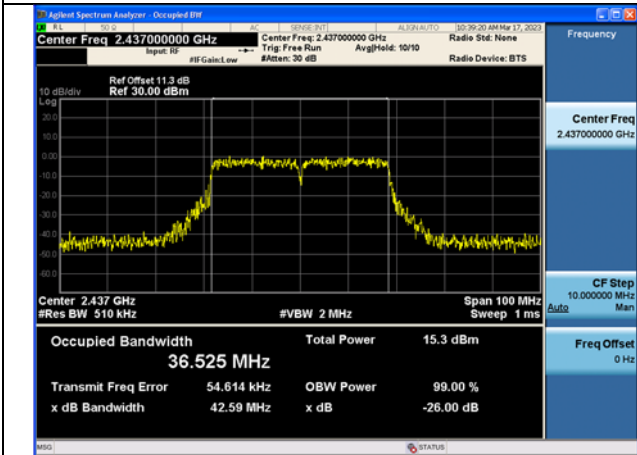

Test Mode:802.11n HT40 2422MHz Chain0

Test Mode:802.11n HT40 2437MHz Chain0

Test Mode:802.11n HT40 2452MHz Chain0

Test Mode:802.11n HT40 2422MHz Chain1

Test Mode:802.11n HT40 2437MHz Chain1

Test Mode:802.11n HT40 2452MHz Chain1

Test Mode: 802.11ax HE40

Test Mode:802.11ax HE40 2422MHz Chain0

Test Mode:802.11ax HE40 2437MHz Chain0

Test Mode:802.11ax HE40 2452MHz Chain0

Test Mode:802.11ax HE40 2422MHz Chain1

Test Mode:802.11ax HE40 2437MHz Chain1