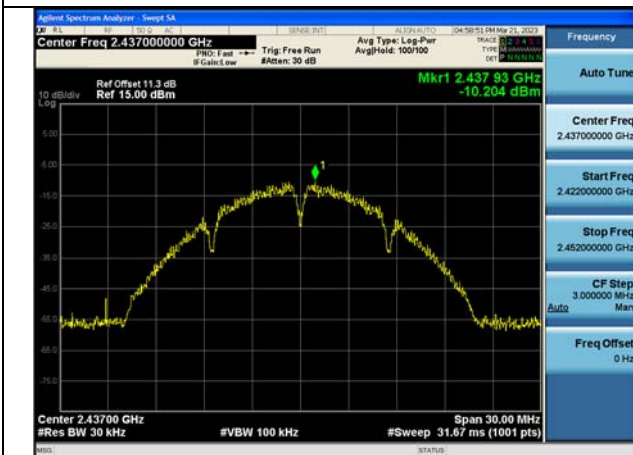

Test Mode: 802.11b

Test Mode:802.11b 2412MHz Chain0

Test Mode:802.11b 2437MHz Chain0

Test Mode:802.11b 2462MHz Chain0

Test Mode:802.11b 2412MHz Chain1

Test Mode:802.11b 2437MHz Chain1

Test Mode:802.11b 2462MHz Chain1

Test Mode: 802.11g

Test Mode:802.11g 2412MHz Chain0

Test Mode:802.11g 2437MHz Chain0

Test Mode:802.11g 2462MHz Chain0

Test Mode:802.11g 2412MHz Chain1

Test Mode:802.11g 2437MHz Chain1

Test Mode:802.11g 2462MHz Chain1