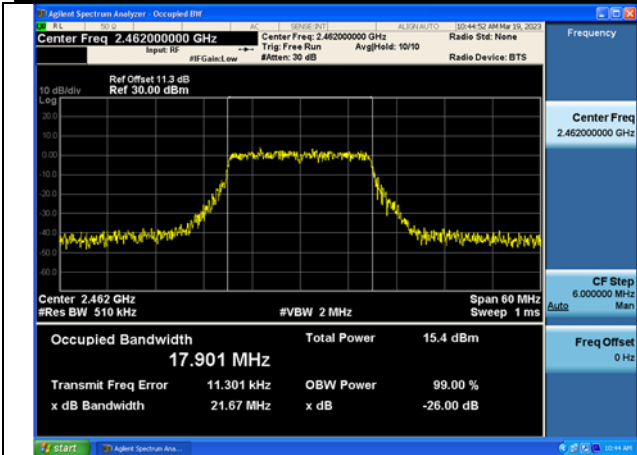

Test Mode:802.11ax HE20 2462MHz Chain0