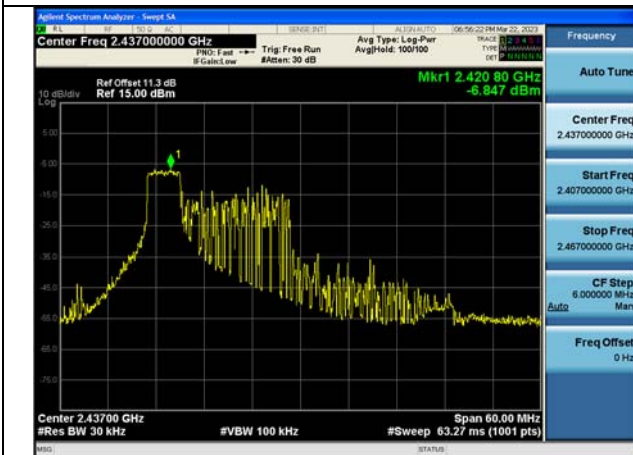

Test Mode:802.11ax HE40 2437MHz Chain1