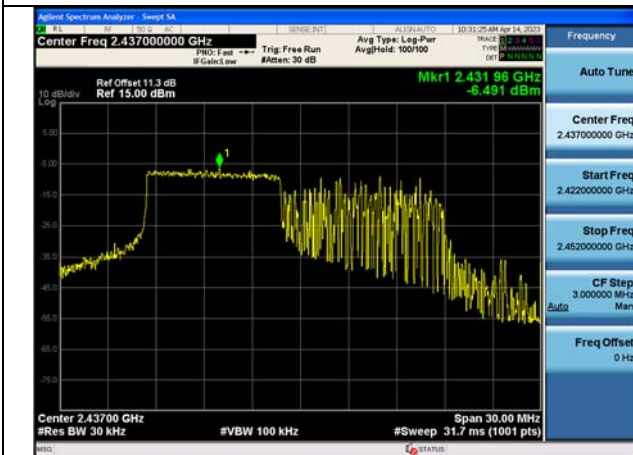

Test Mode:802.11ax HE20 2437MHz Chain1

Test Mode:802.11ax HE20 2462MHz Chain1

Test Mode:802.11ax HE20 2412MHz Chain0

Test Mode:802.11ax HE20 2437MHz Chain0

Test Mode:802.11ax HE20 2462MHz Chain0

Test Mode:802.11ax HE20 2412MHz Chain1