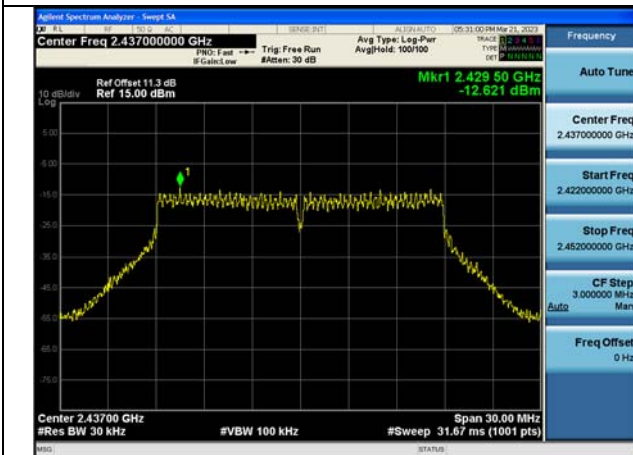

Test Mode: 802.11n HT20

Test Mode:802.11n HT20 2412MHz Chain0

Test Mode:802.11n HT20 2437MHz Chain0

Test Mode:802.11n HT20 2462MHz Chain0

Test Mode:802.11n HT20 2412MHz Chain1

Test Mode:802.11n HT20 2437MHz Chain1

Test Mode:802.11n HT20 2462MHz Chain1

Test Mode: 802.11ax HE20

Test Mode:802.11ax HE20 2412MHz Chain0

Test Mode:802.11ax HE20 2437MHz Chain0

Test Mode:802.11ax HE20 2462MHz Chain0

Test Mode:802.11ax HE20 2412MHz Chain1