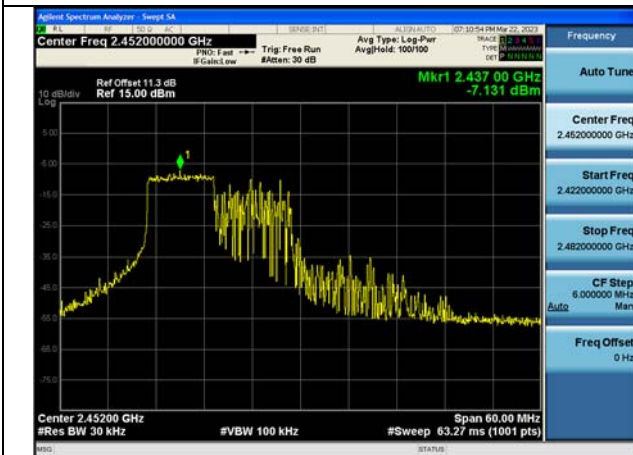

Test Mode:802.11ax HE40 2452MHz Chain0

Test Mode:802.11ax HE40 2422MHz Chain1

Test Mode:802.11ax HE40 2437MHz Chain1

Test Mode:802.11ax HE40 2452MHz Chain1

Test Mode:802.11ax HE40 2422MHz Chain0

Test Mode:802.11ax HE40 2437MHz Chain0