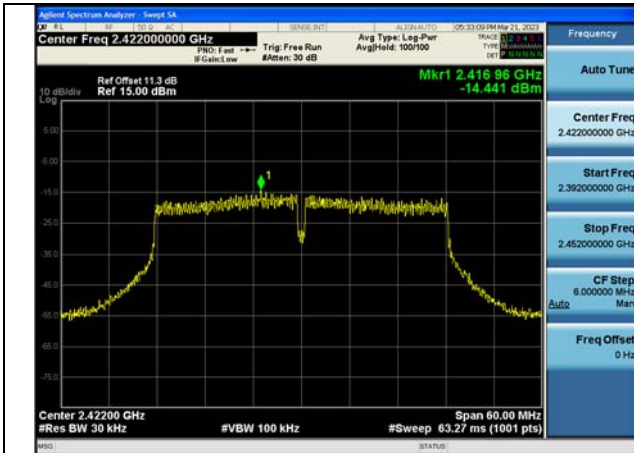

Test Mode: 802.11n HT40

Test Mode:802.11n HT40 2422MHz Chain0