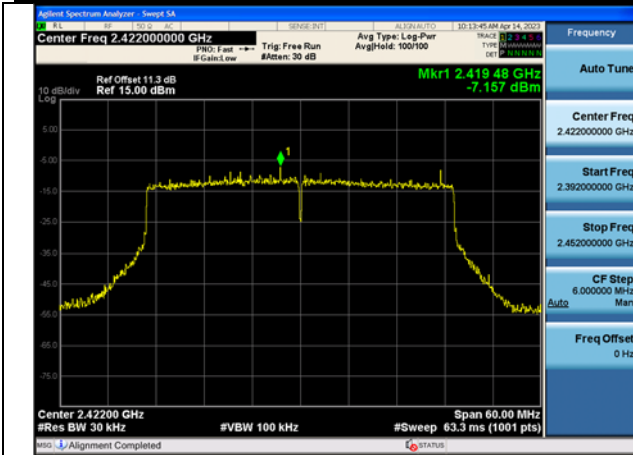

Test Mode:802.11ax HE40 2452MHz Chain0

Test Mode:802.11ax HE40 2422MHz Chain1

Test Mode:802.11ax HE40 2437MHz Chain1

Test Mode:802.11ax HE40 2452MHz Chain1

Test Mode:802.11ax HE40 2422MHz Chain0

Test Mode:802.11ax HE40 2437MHz Chain0