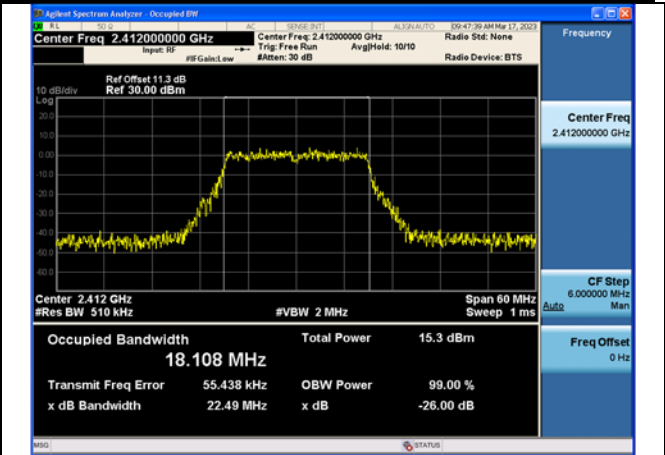

Test Mode:802.11n HT20 2462MHz Chain0

Test Mode:802.11n HT20 2412MHz Chain1

Test Mode:802.11n HT20 2437MHz Chain1

Test Mode:802.11n HT20 2462MHz Chain1

Test Mode: 802.11ax HE20

Test Mode:802.11ax HE20 2412MHz Chain0