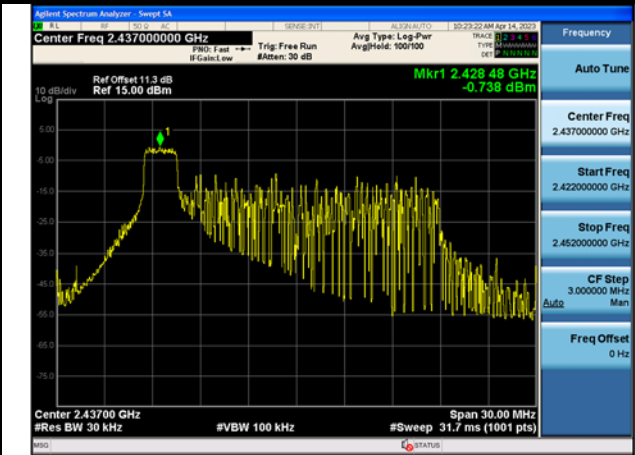

Test Mode: 802.11n HT20

Test Mode:802.11n HT20 2412MHz Chain0

Test Mode:802.11n HT20 2437MHz Chain0

Test Mode:802.11n HT20 2462MHz Chain0

Test Mode:802.11n HT20 2412MHz Chain1

Test Mode:802.11n HT20 2437MHz Chain1

Test Mode:802.11n HT20 2462MHz Chain1

Test Mode: 802.11ax HE20

Test Mode:802.11ax HE20 2412MHz Chain0

Test Mode:802.11ax HE20 2437MHz Chain0

Test Mode:802.11ax HE20 2462MHz Chain0

Test Mode:802.11ax HE20 2412MHz Chain1