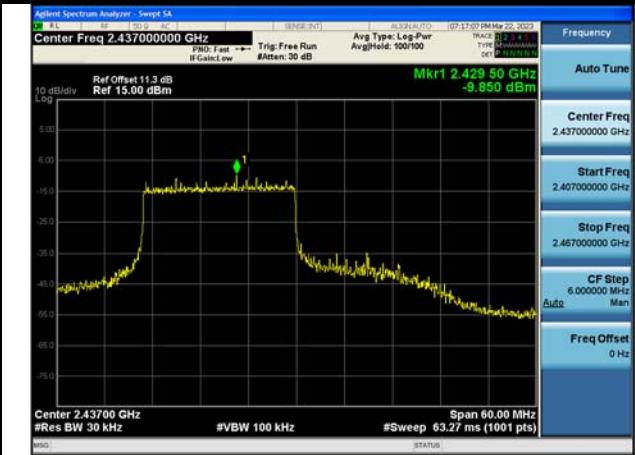

Test Mode:802.11ax HE40 2452MHz Chain0

Test Mode:802.11ax HE40 2422MHz Chain1

Test Mode:802.11ax HE40 2437MHz Chain1

Test Mode:802.11ax HE40 2452MHz Chain1

Test Mode:802.11ax HE40 2422MHz Chain0

Test Mode:802.11ax HE40 2437MHz Chain0