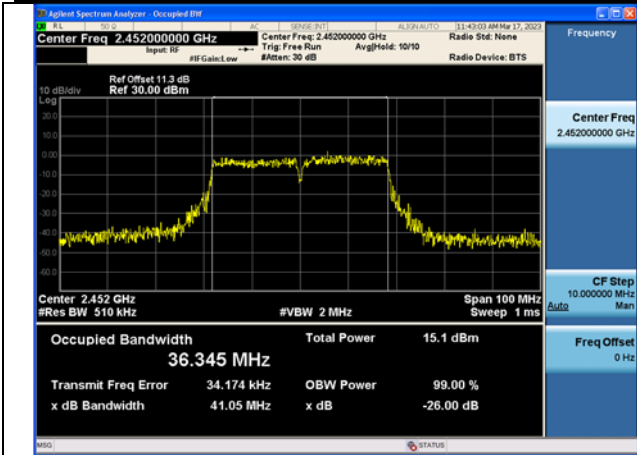

Test Mode:802.11n HT40 2452MHz Chain0