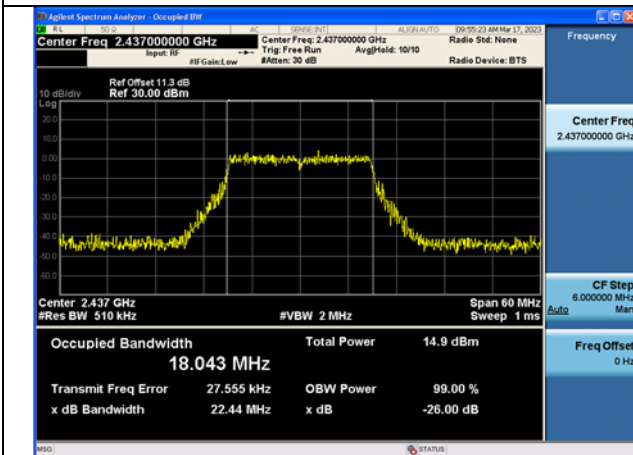

Test Mode:802.11n HT20 2462MHz Chain0

Test Mode:802.11n HT20 2412MHz Chain1

Test Mode:802.11n HT20 2437MHz Chain1

Test Mode:802.11n HT20 2462MHz Chain1

Test Mode: 802.11ax HE20

Test Mode:802.11ax HE20 2412MHz Chain0