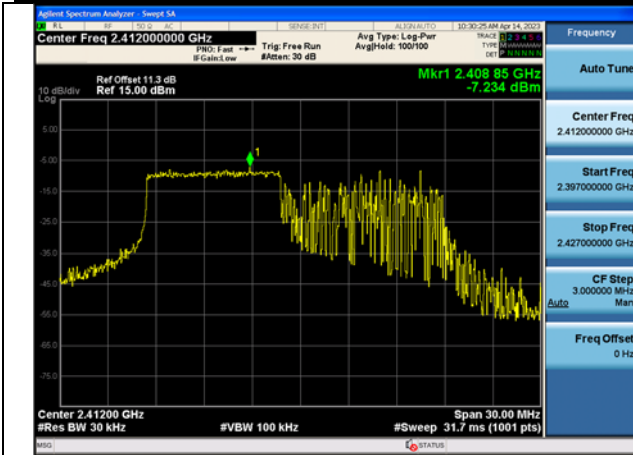

Test Mode:802.11ax HE20 2437MHz Chain1

Test Mode:802.11ax HE20 2462MHz Chain1

Test Mode:802.11ax HE20 2412MHz Chain0

Test Mode:802.11ax HE20 2437MHz Chain0

Test Mode:802.11ax HE20 2462MHz Chain0

Test Mode:802.11ax HE20 2412MHz Chain1