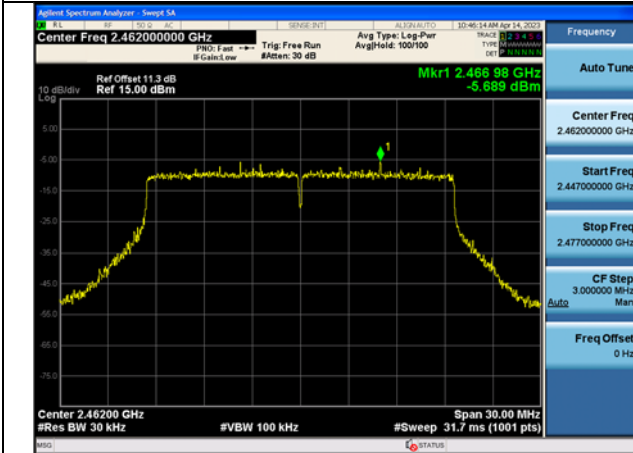

Test Mode:802.11ax HE20 2437MHz Chain1

Test Mode:802.11ax HE20 2462MHz Chain1

Test Mode:802.11ax HE20 2412MHz Chain0

Test Mode:802.11ax HE20 2437MHz Chain0

Test Mode:802.11ax HE20 2462MHz Chain0

Test Mode:802.11ax HE20 2412MHz Chain1