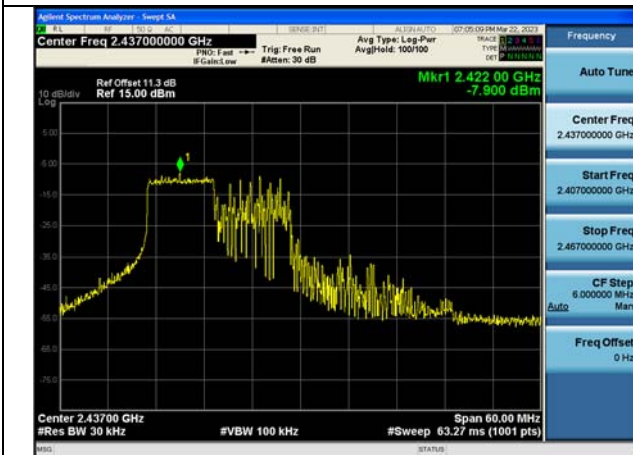

Test Mode:802.11ax HE40 2437MHz Chain1