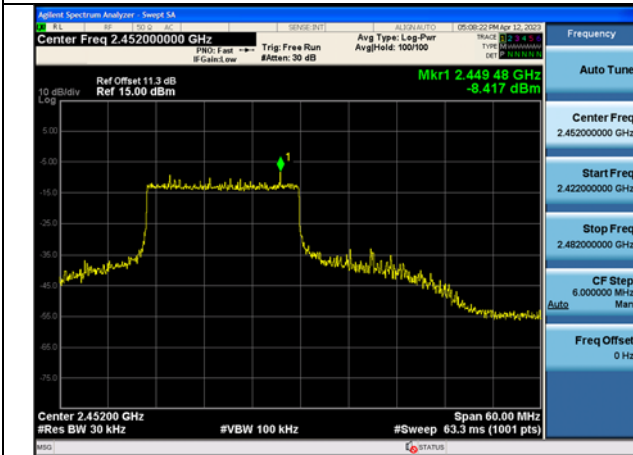

Test Mode:802.11ax HE40 2452MHz Chain0

Test Mode:802.11ax HE40 2422MHz Chain1

Test Mode:802.11ax HE40 2437MHz Chain1

Test Mode:802.11ax HE40 2452MHz Chain1

Test Mode:802.11ax HE40 2422MHz Chain0

Test Mode:802.11ax HE40 2437MHz Chain0