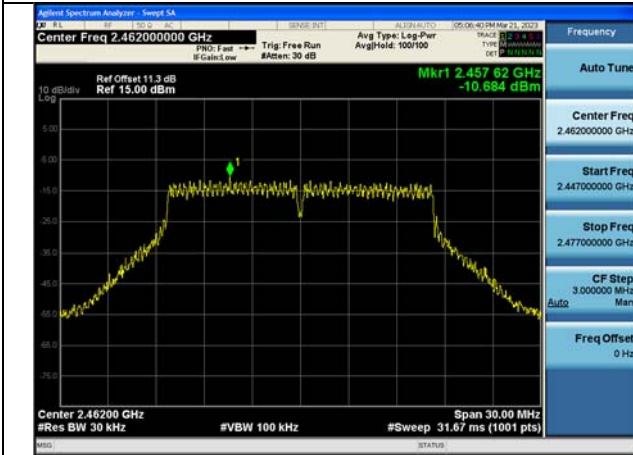

Test Mode: 802.11b

Test Mode:802.11b 2412MHz Chain0

Test Mode:802.11b 2437MHz Chain0

Test Mode:802.11b 2462MHz Chain0

Test Mode:802.11b 2412MHz Chain1

Test Mode:802.11b 2437MHz Chain1

Test Mode:802.11b 2462MHz Chain1

Test Mode: 802.11g

Test Mode:802.11g 2412MHz Chain0

Test Mode:802.11g 2437MHz Chain0

Test Mode:802.11g 2462MHz Chain0

Test Mode:802.11g 2412MHz Chain1

Test Mode:802.11g 2437MHz Chain1

Test Mode:802.11g 2462MHz Chain1