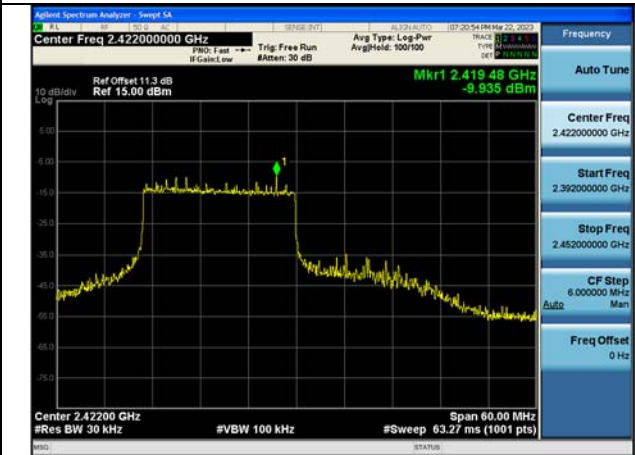

Test Mode:802.11ax HE40 2452MHz Chain0

Test Mode:802.11ax HE40 2422MHz Chain1

Test Mode:802.11ax HE40 2437MHz Chain1

Test Mode:802.11ax HE40 2452MHz Chain1

Test Mode:802.11ax HE40 2422MHz Chain0

Test Mode:802.11ax HE40 2437MHz Chain0