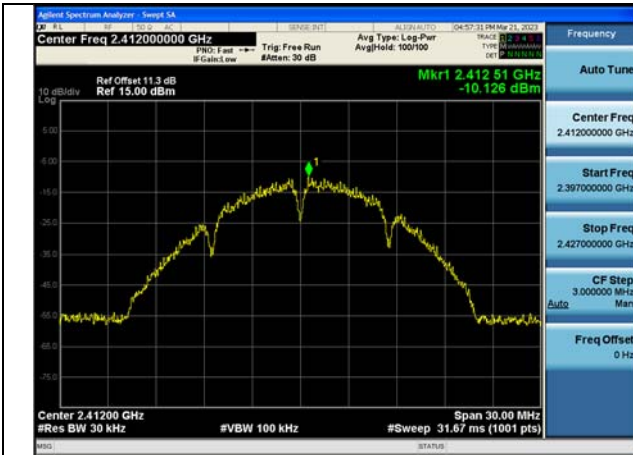

Test Mode: 802.11b

Test Mode:802.11b 2412MHz Chain0