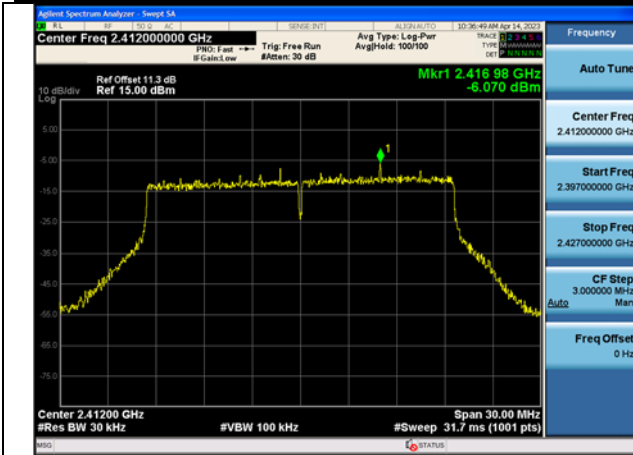

Test Mode:802.11ax HE20 2437MHz Chain1

Test Mode:802.11ax HE20 2462MHz Chain1

Test Mode:802.11ax HE20 2412MHz Chain0

Test Mode:802.11ax HE20 2437MHz Chain0

Test Mode:802.11ax HE20 2462MHz Chain0

Test Mode:802.11ax HE20 2412MHz Chain1