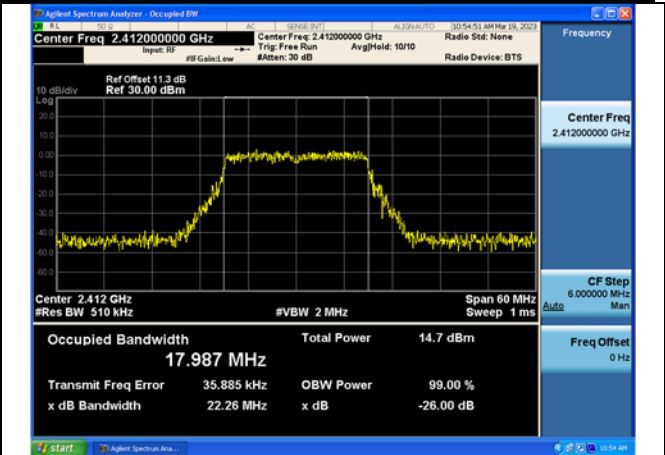

Test Mode:802.11n HT20 2462MHz Chain0

Test Mode:802.11n HT20 2412MHz Chain1

Test Mode:802.11n HT20 2437MHz Chain1

Test Mode:802.11n HT20 2462MHz Chain1

Test Mode: 802.11ax HE20

Test Mode:802.11ax HE20 2412MHz Chain0

Test Mode:802.11ax HE20 2437MHz Chain0

Test Mode:802.11ax HE20 2462MHz Chain0

Test Mode:802.11ax HE20 2412MHz Chain1

Test Mode:802.11ax HE20 2437MHz Chain1

Test Mode:802.11ax HE20 2462MHz Chain1

Test Mode: 802.11n HT40