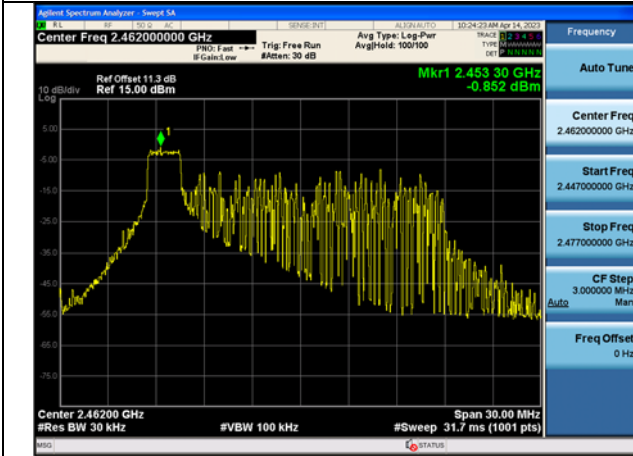

Test Mode:802.11n HT20 2462MHz Chain1

Test Mode: 802.11ax HE20

Test Mode:802.11ax HE20 2412MHz Chain0

Test Mode:802.11ax HE20 2437MHz Chain0

Test Mode:802.11ax HE20 2462MHz Chain0

Test Mode:802.11ax HE20 2412MHz Chain1

Test Mode:802.11ax HE20 2437MHz Chain1

Test Mode:802.11ax HE20 2462MHz Chain1

Test Mode:802.11ax HE20 2412MHz Chain0

Test Mode:802.11ax HE20 2437MHz Chain0

Test Mode:802.11ax HE20 2462MHz Chain0

Test Mode:802.11ax HE20 2412MHz Chain1