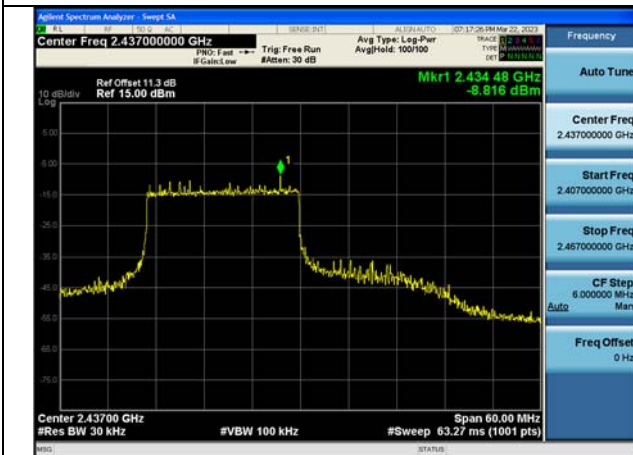

Test Mode:802.11ax HE40 2437MHz Chain1