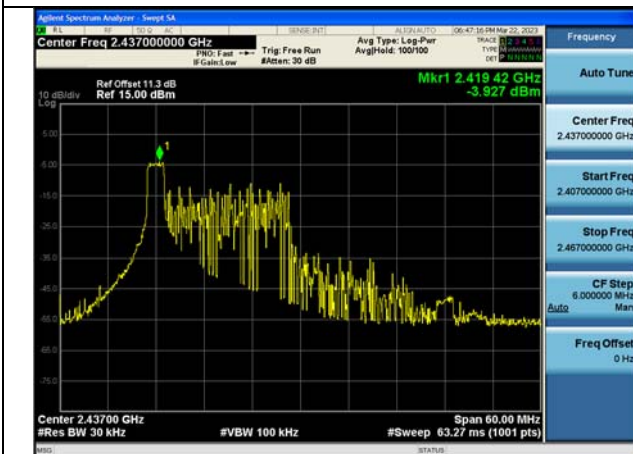

Test Mode:802.11ax HE40 2437MHz Chain1