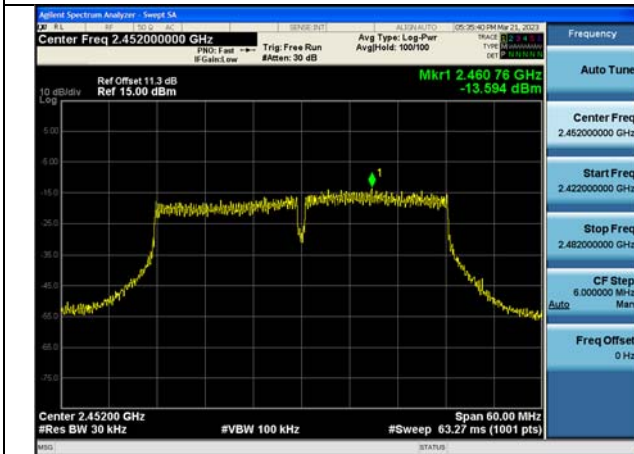

Test Mode:802.11ax HE20 2437MHz Chain1

Test Mode:802.11ax HE20 2462MHz Chain1

Test Mode: 802.11n HT40

Test Mode:802.11n HT40 2422MHz Chain0

Test Mode:802.11n HT40 2437MHz Chain0

Test Mode:802.11n HT40 2452MHz Chain0