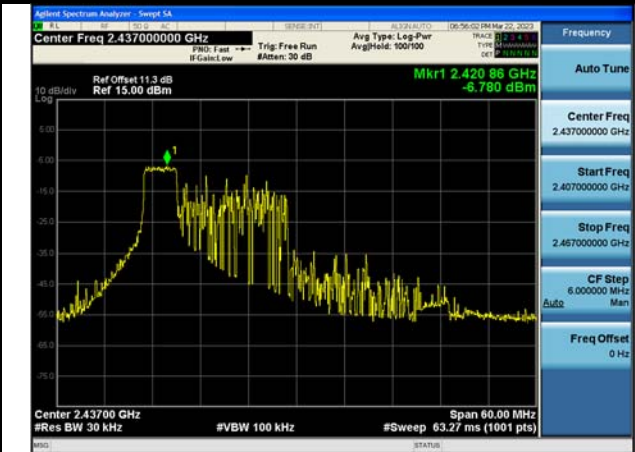

Test Mode:802.11ax HE40 2452MHz Chain0

Test Mode:802.11ax HE40 2422MHz Chain1

Test Mode:802.11ax HE40 2437MHz Chain1

Test Mode:802.11ax HE40 2452MHz Chain1

Test Mode:802.11ax HE40 2422MHz Chain0

Test Mode:802.11ax HE40 2437MHz Chain0