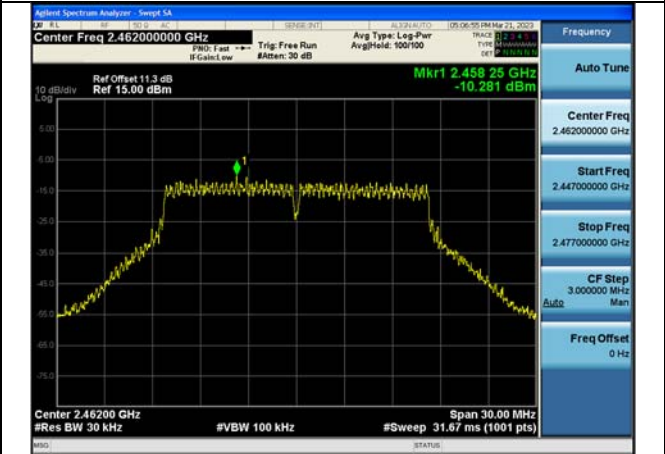

Test Mode: 802.11b

Test Mode:802.11b 2412MHz Chain0

Test Mode:802.11b 2437MHz Chain0

Test Mode:802.11b 2462MHz Chain0

Test Mode:802.11b 2412MHz Chain1

Test Mode:802.11b 2437MHz Chain1

Test Mode:802.11b 2462MHz Chain1

Test Mode: 802.11g

Test Mode:802.11g 2412MHz Chain0

Test Mode:802.11g 2437MHz Chain0

Test Mode:802.11g 2462MHz Chain0

Test Mode:802.11g 2412MHz Chain1

Test Mode:802.11g 2437MHz Chain1

Test Mode:802.11g 2462MHz Chain1

Test Mode: 802.11n HT20

Test Mode:802.11n HT20 2412MHz Chain0

Test Mode:802.11n HT20 2437MHz Chain0

Test Mode:802.11n HT20 2462MHz Chain0

Test Mode:802.11n HT20 2412MHz Chain1

Test Mode:802.11n HT20 2437MHz Chain1