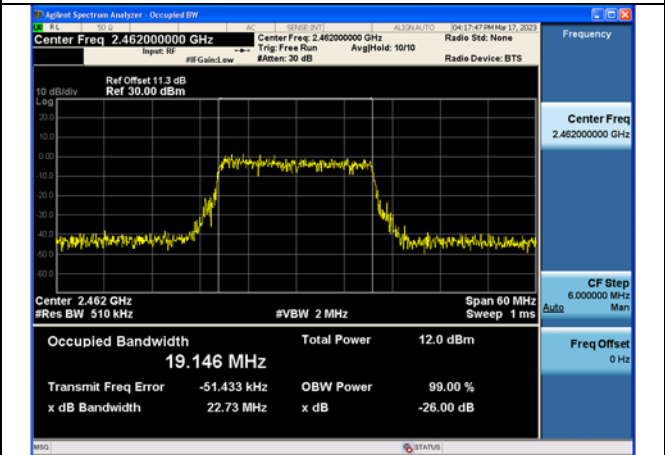

Test Mode:802.11ax HE20 2437MHz Chain0

Test Mode:802.11ax HE20 2462MHz Chain0

Test Mode:802.11ax HE20 2412MHz Chain1

Test Mode:802.11ax HE20 2437MHz Chain1

Test Mode:802.11ax HE20 2462MHz Chain1

Test Mode: 802.11n HT40

Test Mode:802.11n HT40 2422MHz Chain0

Test Mode:802.11n HT40 2437MHz Chain0

Test Mode:802.11n HT40 2452MHz Chain0

Test Mode:802.11n HT40 2422MHz Chain1

Test Mode:802.11n HT40 2437MHz Chain1

Test Mode:802.11n HT40 2452MHz Chain1