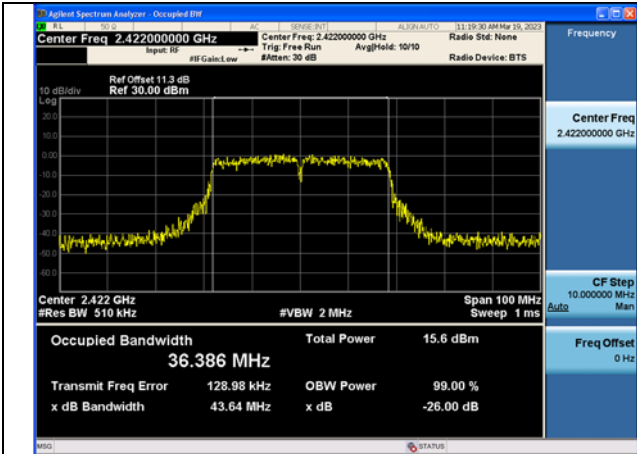

Test Mode: 802.11ax HE40

Test Mode:802.11ax HE40 2422MHz Chain0