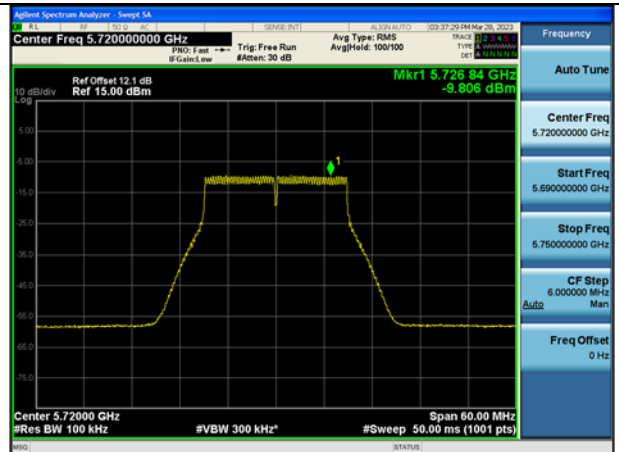

Test Mode: 802.11a

Mode:802.11a Frequency:5720MHz Ant:Chain0
scope:NII3

Mode:802.11a Frequency:5720MHz Ant:Chain1
scope:NII3

Test Mode: 802.11n HT20

Mode:802.11n HT20 Frequency:5720MHz Ant:Chain0
scope:NII3