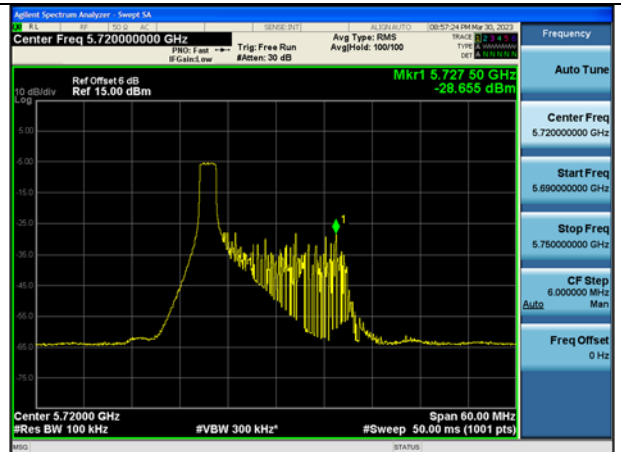

Mode:802.11n HT20 Frequency:5720MHz Ant:Chain1
scope:NII3

Test Mode: 802.11ac VHT20

Mode:802.11ac VHT20 Frequency:5720MHz Ant:Chain0 scope:NII3

Mode:802.11ac VHT20 Frequency:5720MHz Ant:Chain1 scope:NII3

Test Mode: 802.11ax HE20

Mode:802.11ax HE20 Tone:106TR Frequency:5720MHz Ant:Chain0 scope:NII3

Mode:802.11ax HE20 Tone:106TR Frequency:5720MHz Ant:Chain1 scope:NII3

Test Mode: 802.11n HT40

Mode:802.11n HT40 Frequency:5710MHz Ant:Chain0
scope:NII3