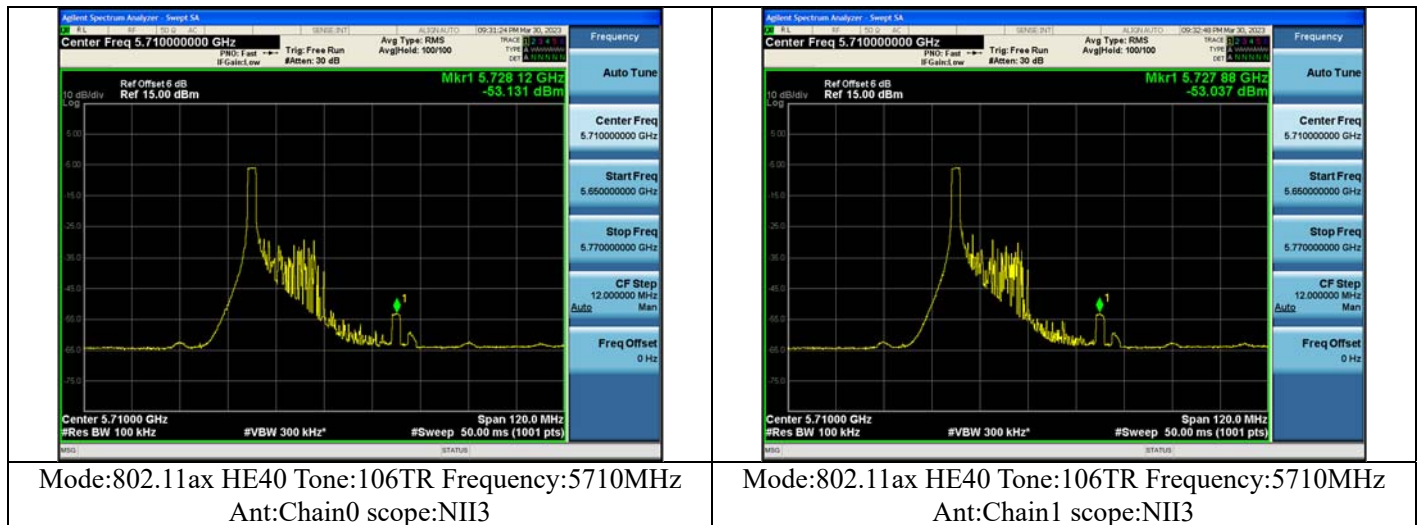

Test Mode: 802.11ax HE20

Mode:802.11ax HE20 Tone:106TR Frequency:5720MHz Ant:Chain0 scope:NII3

Mode:802.11ax HE20 Tone:106TR Frequency:5720MHz Ant:Chain1 scope:NII3

Test Mode: 802.11n HT40

Mode:802.11n HT40 Frequency:5710MHz Ant:Chain0
scope:NII3

Mode:802.11n HT40 Frequency:5710MHz Ant:Chain1
scope:NII3

Test Mode: 802.11ac VHT40

Mode:802.11ac VHT40 Frequency:5710MHz Ant:Chain0
scope:NII3

Mode:802.11ac VHT40 Frequency:5710MHz Ant:Chain1
scope:NII3

Test Mode: 802.11ax HE40

Test Mode: 802.11ac VHT80

Test Mode: 802.11ax HE80