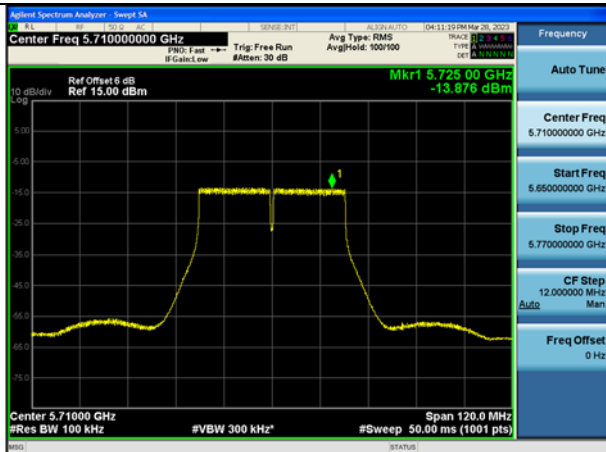

Test Mode: 802.11ac VHT40

Mode:802.11ac VHT40 Frequency:5710MHz Ant:Chain0
scope:NII3