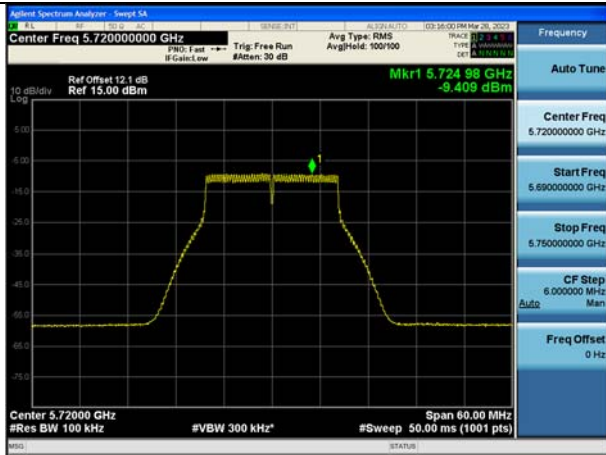

Test Mode: 802.11a

Mode:802.11a Frequency:5720MHz Ant:Chain0
scope:NII3

Mode:802.11a Frequency:5720MHz Ant:Chain1
scope:NII3

Test Mode: 802.11n HT20

Mode:802.11n HT20 Frequency:5720MHz Ant:Chain0
scope:NII3