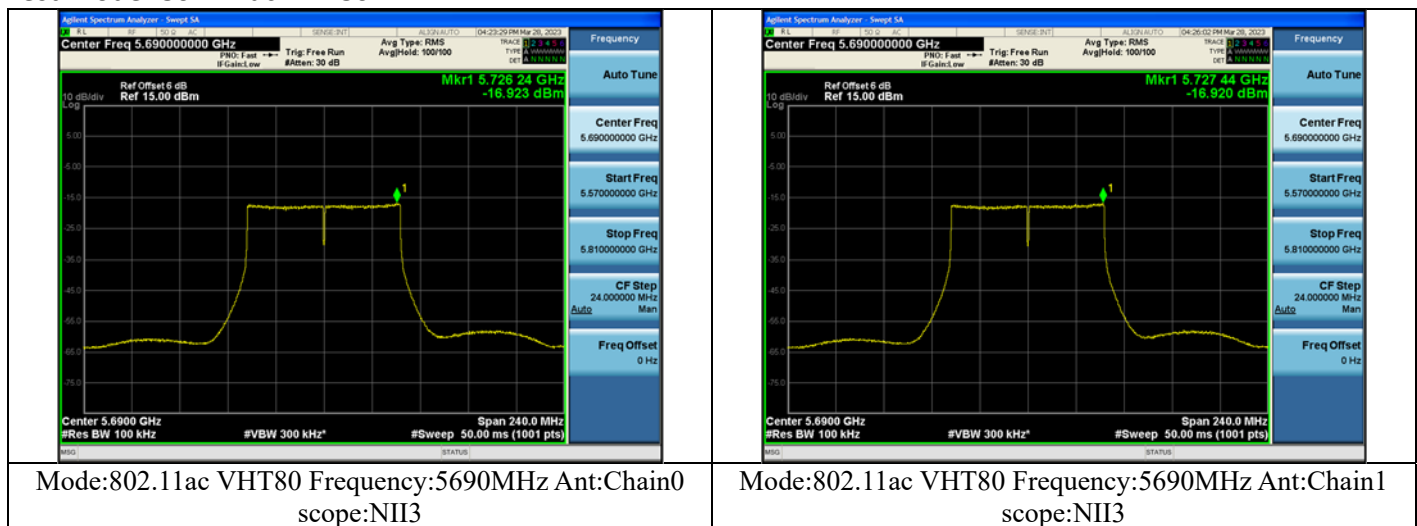

Mode:802.11n HT40 Frequency:5710MHz Ant:Chain1
scope:NII3

Test Mode: 802.11ac VHT40

Mode:802.11ac VHT40 Frequency:5710MHz Ant:Chain0
scope:NII3

Mode:802.11ac VHT40 Frequency:5710MHz Ant:Chain1
scope:NII3

Test Mode: 802.11ax HE40

Test Mode: 802.11ac VHT80

Test Mode: 802.11ax HE80