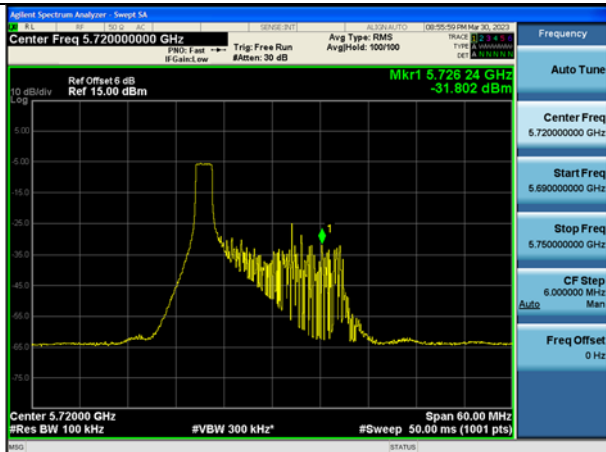

Mode:802.11n HT20 Frequency:5720MHz Ant:Chain1
scope:NII3

Test Mode: 802.11ac VHT20

Mode:802.11ac VHT20 Frequency:5720MHz Ant:Chain0 scope:NII3

Mode:802.11ac VHT20 Frequency:5720MHz Ant:Chain1 scope:NII3

Test Mode: 802.11ax HE20

Mode:802.11ax HE20 Tone:106TR Frequency:5720MHz Ant:Chain0 scope:NII3

Mode:802.11ax HE20 Tone:106TR Frequency:5720MHz Ant:Chain1 scope:NII3

Test Mode: 802.11n HT40

Mode:802.11n HT40 Frequency:5710MHz Ant:Chain0
scope:NII3