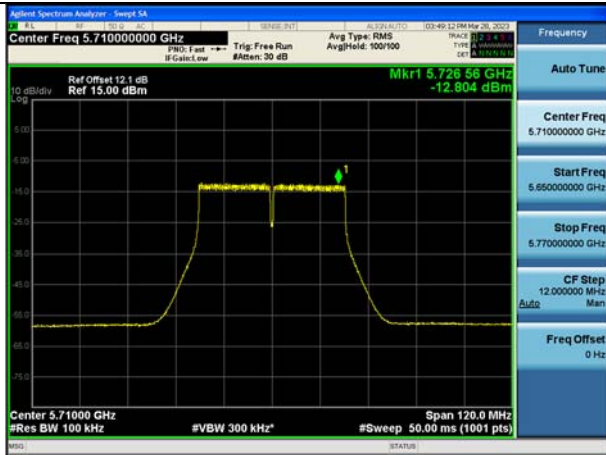

Test Mode: 802.11ax HE20

Mode:802.11ax HE20 Tone:106TR Frequency:5720MHz Ant:Chain0 scope:NII3

Mode:802.11ax HE20 Tone:106TR Frequency:5720MHz Ant:Chain1 scope:NII3

Test Mode: 802.11n HT40

Mode:802.11n HT40 Frequency:5710MHz Ant:Chain0
scope:NII3