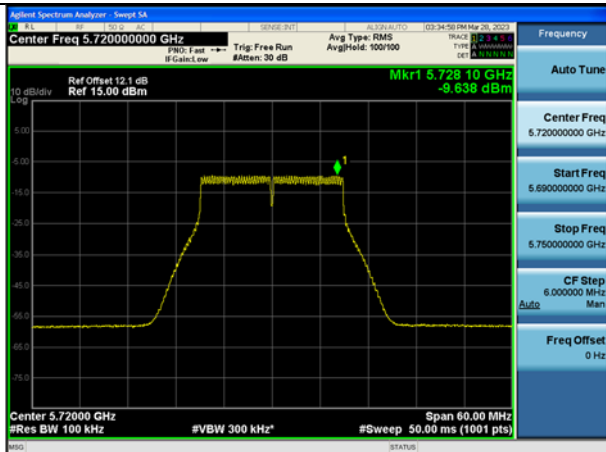

Test Mode: 802.11a

Mode:802.11a Frequency:5720MHz Ant:Chain0
scope:NII3

Mode:802.11a Frequency:5720MHz Ant:Chain1
scope:NII3

Test Mode: 802.11n HT20

Mode:802.11n HT20 Frequency:5720MHz Ant:Chain0
scope:NII3