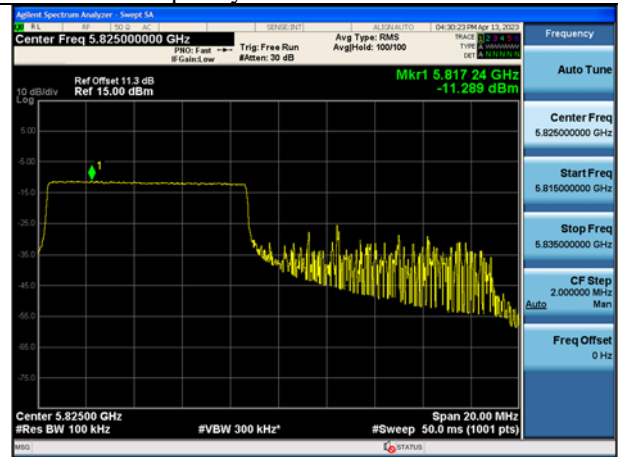

Test Mode: 802.11ax HE20

Mode:802.11ax HE20 Tone:106T
Frequency:5745MHz Ant:Chain0

Mode:802.11ax HE20 Tone:106T
Frequency:5785MHz Ant:Chain0

Mode:802.11ax HE20 Tone:106T
Frequency:5825MHz Ant:Chain0

Mode:802.11ax HE20 Tone:106T
Frequency:5745MHz Ant:Chain1

Mode:802.11ax HE20 Tone:106T
Frequency:5785MHz Ant:Chain1

Mode:802.11ax HE20 Tone:106T
Frequency:5825MHz Ant:Chain1

Mode:802.11ax HE20 Tone:242T
Frequency:5745MHz Ant:Chain0

Mode:802.11ax HE20 Tone:242T
Frequency:5785MHz Ant:Chain0