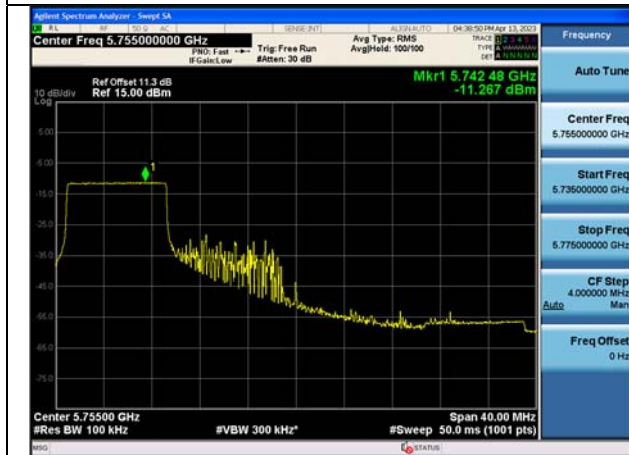

Mode:802.11ax HE40 Tone:106T
Frequency:5755MHz Ant:Chain0