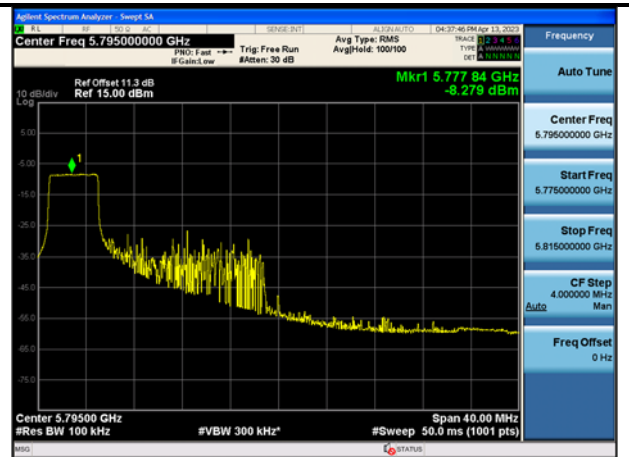

Mode:802.11ax HE40 Tone:52T Frequency:5795MHz
Ant:Chain1