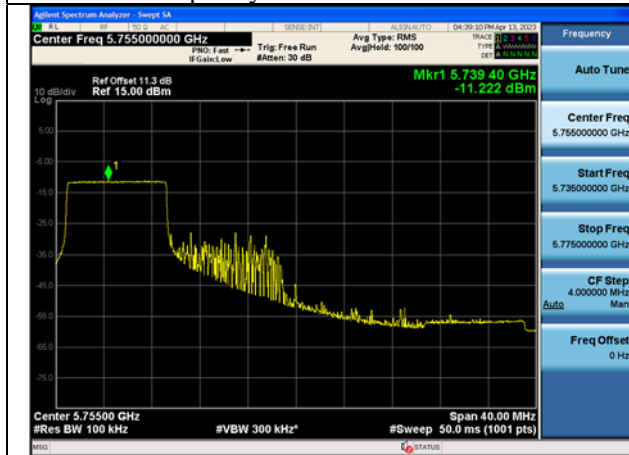

Mode:802.11ax HE40 Tone:106T
Frequency:5755MHz Ant:Chain1