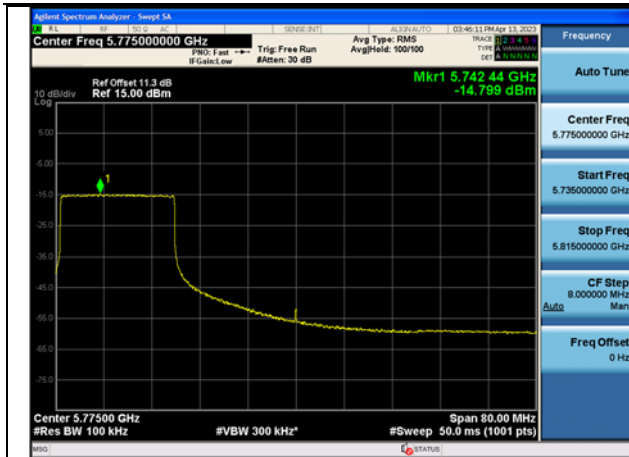

Mode:802.11ax HE80 Tone:242T
Frequency:5775MHz Ant:Chain0