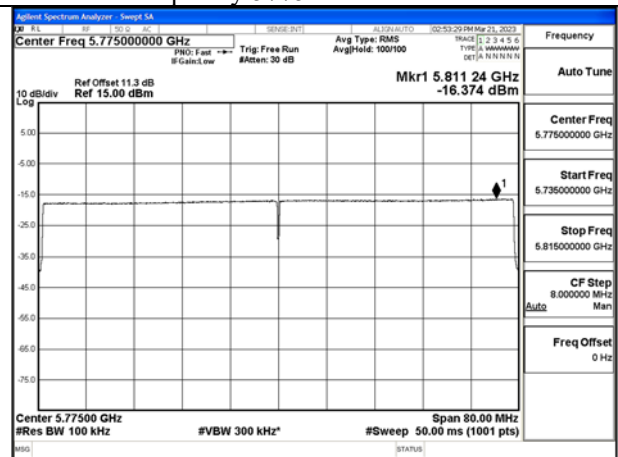

Mode:802.11ax HE80 Tone:26T Frequency:5775MHz
Ant:Chain0

Mode:802.11ax HE80 Tone:26T Frequency:5775MHz
Ant:Chain1

Mode:802.11ax HE80 Tone:52T Frequency:5775MHz
Ant:Chain0

Mode:802.11ax HE80 Tone:52T Frequency:5775MHz
Ant:Chain1

Mode:802.11ax HE80 Tone:106T
Frequency:5775MHz Ant:Chain0

Mode:802.11ax HE80 Tone:106T
Frequency:5775MHz Ant:Chain1

Mode:802.11ax HE80 Tone:242T
Frequency:5775MHz Ant:Chain0

Mode:802.11ax HE80 Tone:242T
Frequency:5775MHz Ant:Chain1

Mode:802.11ax HE80 Tone:484T
Frequency:5775MHz Ant:Chain0

Mode:802.11ax HE80 Tone:484T
Frequency:5775MHz Ant:Chain1

Mode:802.11ax HE80 Tone:996T
Frequency:5775MHz Ant:Chain0

Mode:802.11ax HE80 Tone:996T
Frequency:5775MHz Ant:Chain1