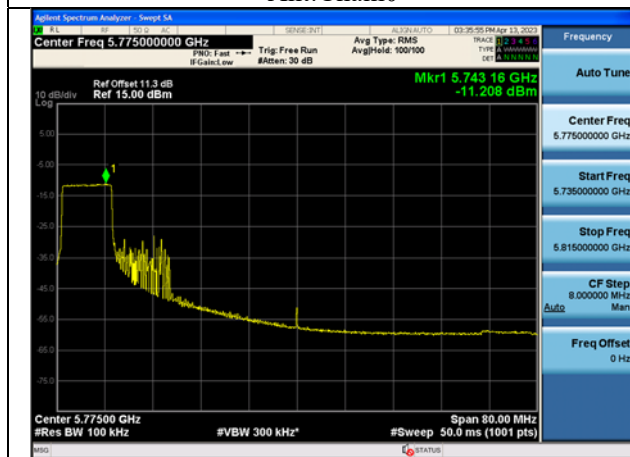

Mode:802.11ax HE80 Tone:26T Frequency:5775MHz
Ant:Chain0

Mode:802.11ax HE80 Tone:26T Frequency:5775MHz
Ant:Chain1

Mode:802.11ax HE80 Tone:52T Frequency:5775MHz
Ant:Chain0

Mode:802.11ax HE80 Tone:52T Frequency:5775MHz
Ant:Chain1