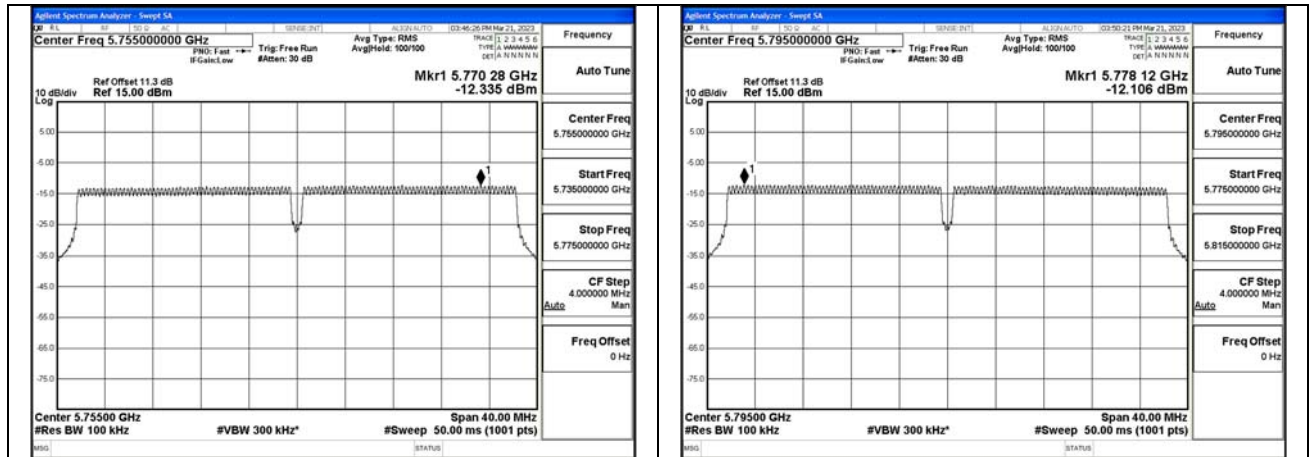

Test Mode: 802.11n HT40

Mode:802.11n HT40 Frequency:5755MHz Ant:Chain0

Mode:802.11n HT40 Frequency:5795MHz Ant:Chain0