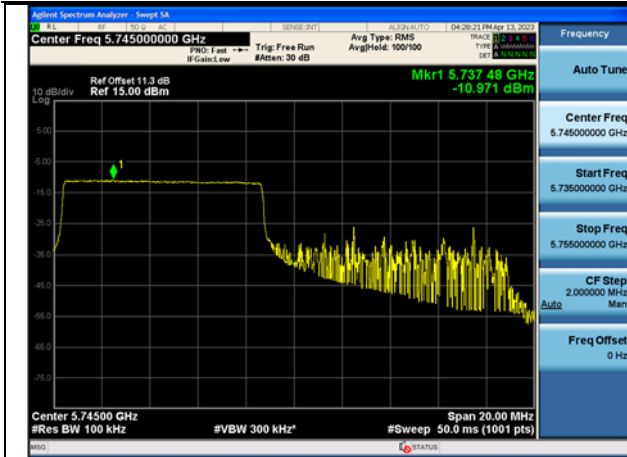

Test Mode: 802.11ax HE20

Mode:802.11ax HE20 Tone:106T
Frequency:5745MHz Ant:Chain0

Mode:802.11ax HE20 Tone:106T
Frequency:5785MHz Ant:Chain0

Mode:802.11ax HE20 Tone:106T
Frequency:5825MHz Ant:Chain0

Mode:802.11ax HE20 Tone:106T
Frequency:5745MHz Ant:Chain1

Mode:802.11ax HE20 Tone:106T
Frequency:5785MHz Ant:Chain1

Mode:802.11ax HE20 Tone:106T
Frequency:5825MHz Ant:Chain1

Mode:802.11ax HE20 Tone:242T
Frequency:5745MHz Ant:Chain0

Mode:802.11ax HE20 Tone:242T
Frequency:5785MHz Ant:Chain0