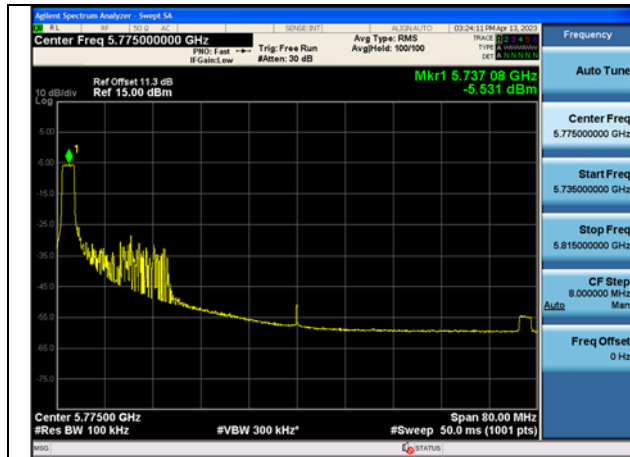

Mode:802.11ax HE40 Tone:484T
Frequency:5795MHz Ant:Chain1

Test Mode: 802.11ac VHT80

Mode:802.11ac VHT80 Frequency:5775MHz
Ant:Chain0

Mode:802.11ac VHT80 Frequency:5775MHz
Ant:Chain1

Test Mode: 802.11ax HE80