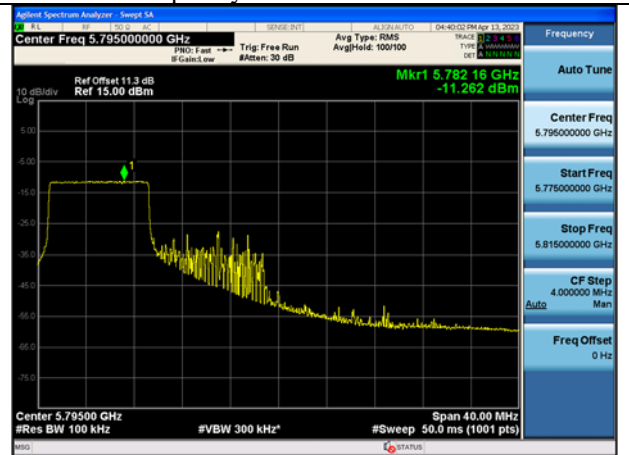

Mode:802.11ax HE40 Tone:106T
Frequency:5795MHz Ant:Chain1