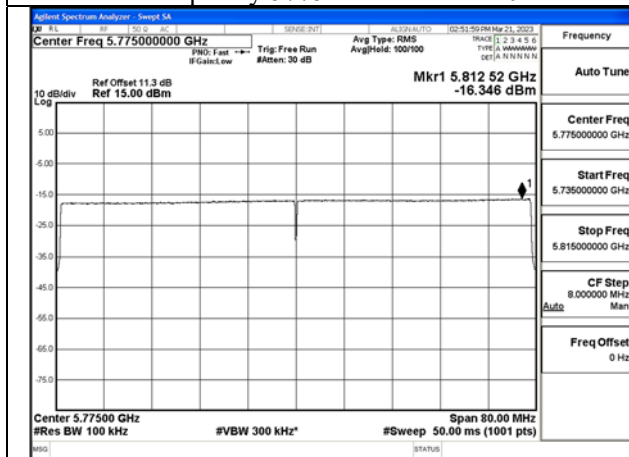

Mode:802.11ax HE80 Tone:26T Frequency:5775MHz
Ant:Chain0

Mode:802.11ax HE80 Tone:26T Frequency:5775MHz
Ant:Chain1

Mode:802.11ax HE80 Tone:52T Frequency:5775MHz
Ant:Chain0

Mode:802.11ax HE80 Tone:52T Frequency:5775MHz
Ant:Chain1

Mode:802.11ax HE80 Tone:106T
Frequency:5775MHz Ant:Chain0

Mode:802.11ax HE80 Tone:106T
Frequency:5775MHz Ant:Chain1

Mode:802.11ax HE80 Tone:242T
Frequency:5775MHz Ant:Chain0

Mode:802.11ax HE80 Tone:242T
Frequency:5775MHz Ant:Chain1

Mode:802.11ax HE80 Tone:484T
Frequency:5775MHz Ant:Chain0

Mode:802.11ax HE80 Tone:484T
Frequency:5775MHz Ant:Chain1

Mode:802.11ax HE80 Tone:996T
Frequency:5775MHz Ant:Chain0

Mode:802.11ax HE80 Tone:996T
Frequency:5775MHz Ant:Chain1