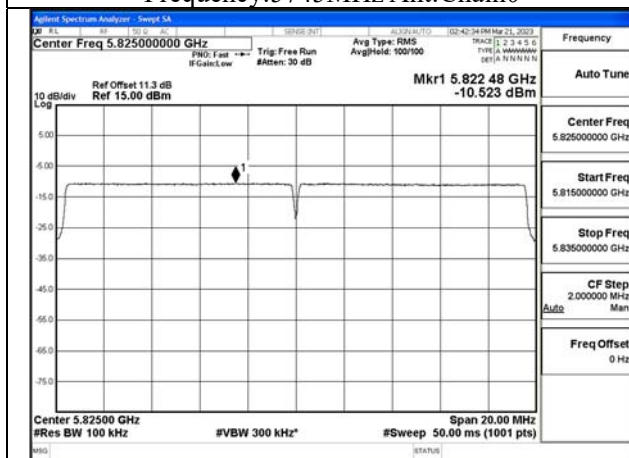

Mode:802.11ax HE20 Tone:106T
Frequency:5785MHz Ant:Chain1

Mode:802.11ax HE20 Tone:106T
Frequency:5825MHz Ant:Chain1

Mode:802.11ax HE20 Tone:242T
Frequency:5745MHz Ant:Chain0

Mode:802.11ax HE20 Tone:242T
Frequency:5785MHz Ant:Chain0

Mode:802.11ax HE20 Tone:242T
Frequency:5825MHz Ant:Chain0

Mode:802.11ax HE20 Tone:242T
Frequency:5745MHz Ant:Chain1

Mode:802.11ax HE20 Tone:242T
Frequency:5785MHz Ant:Chain1

Mode:802.11ax HE20 Tone:242T
Frequency:5825MHz Ant:Chain1