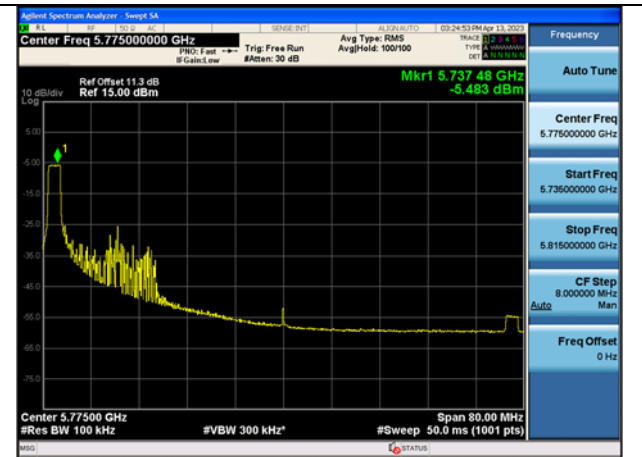

Mode:802.11ax HE40 Tone:484T
Frequency:5795MHz Ant:Chain1

Test Mode: 802.11ac VHT80

Mode:802.11ac VHT80 Frequency:5775MHz
Ant:Chain0

Mode:802.11ac VHT80 Frequency:5775MHz
Ant:Chain1

Test Mode: 802.11ax HE80

Mode:802.11ax HE80 Tone:26T Frequency:5775MHz
Ant:Chain0

Mode:802.11ax HE80 Tone:26T Frequency:5775MHz
Ant:Chain1

Mode:802.11ax HE80 Tone:52T Frequency:5775MHz
Ant:Chain0

Mode:802.11ax HE80 Tone:52T Frequency:5775MHz
Ant:Chain1