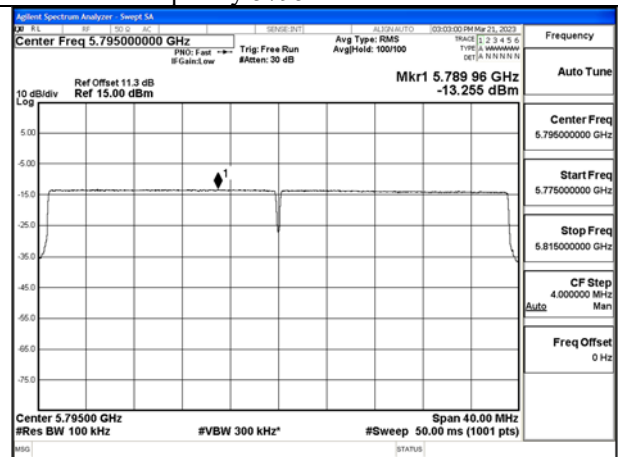

Mode:802.11ax HE40 Tone:106T
Frequency:5795MHz Ant:Chain1

Mode:802.11ax HE40 Tone:242T
Frequency:5755MHz Ant:Chain0

Mode:802.11ax HE40 Tone:242T
Frequency:5795MHz Ant:Chain0

Mode:802.11ax HE40 Tone:242T
Frequency:5755MHz Ant:Chain1

Mode:802.11ax HE40 Tone:242T
Frequency:5795MHz Ant:Chain1

Mode:802.11ax HE40 Tone:484T
Frequency:5755MHz Ant:Chain0

Mode:802.11ax HE40 Tone:484T
Frequency:5795MHz Ant:Chain0

Mode:802.11ax HE40 Tone:484T
Frequency:5755MHz Ant:Chain1