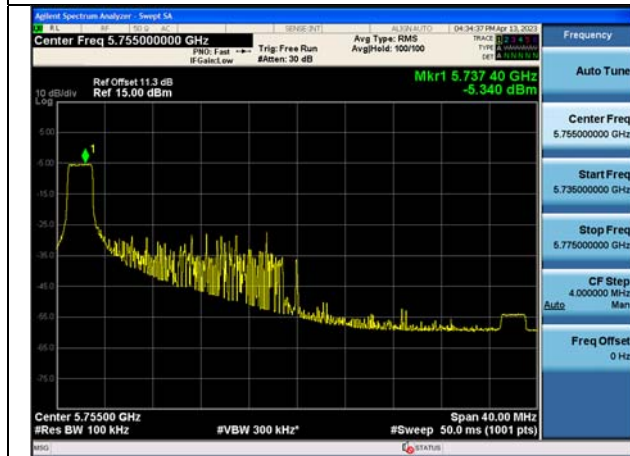

Test Mode: 802.11ac VHT40

Test Mode: 802.11ax HE40

Mode:802.11ax HE40 Tone:26T Frequency:5755MHz
Ant:Chain0

Mode:802.11ax HE40 Tone:26T Frequency:5795MHz
Ant:Chain0

Mode:802.11ax HE40 Tone:26T Frequency:5755MHz
Ant:Chain1