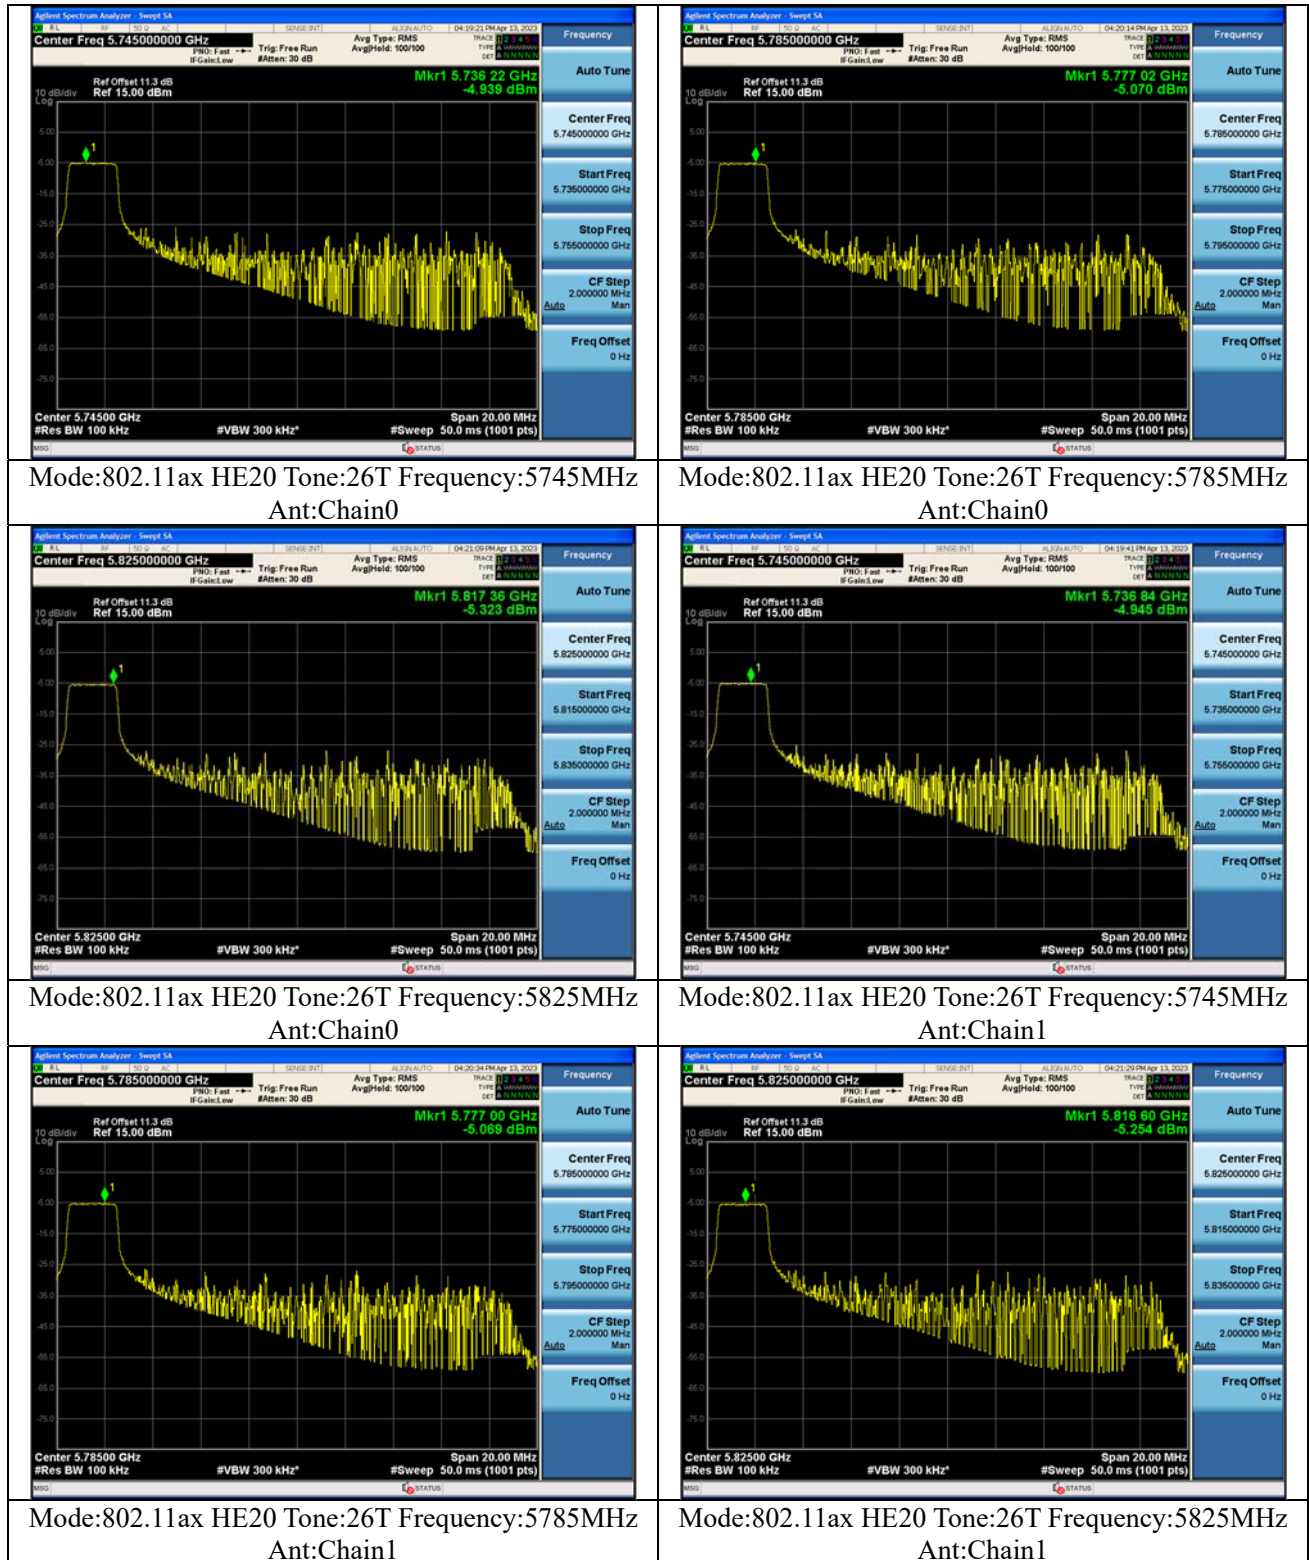

Test Mode: 802.11ax HE20

Mode:802.11ax HE20 Tone:106T
Frequency:5745MHz Ant:Chain0

Mode:802.11ax HE20 Tone:106T
Frequency:5785MHz Ant:Chain0

Mode:802.11ax HE20 Tone:106T
Frequency:5825MHz Ant:Chain0

Mode:802.11ax HE20 Tone:106T
Frequency:5745MHz Ant:Chain1

Mode:802.11ax HE20 Tone:106T
Frequency:5785MHz Ant:Chain1

Mode:802.11ax HE20 Tone:106T
Frequency:5825MHz Ant:Chain1

Mode:802.11ax HE20 Tone:242T
Frequency:5745MHz Ant:Chain0

Mode:802.11ax HE20 Tone:242T
Frequency:5785MHz Ant:Chain0

Mode:802.11ax HE20 Tone:242T
Frequency:5825MHz Ant:Chain0

Mode:802.11ax HE20 Tone:242T
Frequency:5745MHz Ant:Chain1

Mode:802.11ax HE20 Tone:242T
Frequency:5785MHz Ant:Chain1

Mode:802.11ax HE20 Tone:242T
Frequency:5825MHz Ant:Chain1