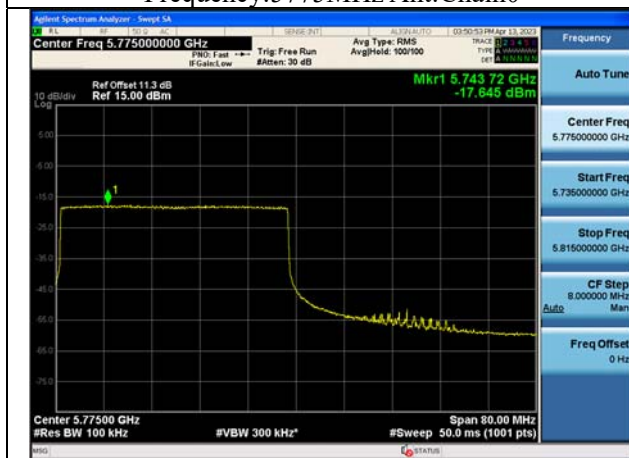

Mode:802.11ax HE80 Tone:106T
Frequency:5775MHz Ant:Chain0

Mode:802.11ax HE80 Tone:106T
Frequency:5775MHz Ant:Chain1

Mode:802.11ax HE80 Tone:242T
Frequency:5775MHz Ant:Chain0

Mode:802.11ax HE80 Tone:242T
Frequency:5775MHz Ant:Chain1