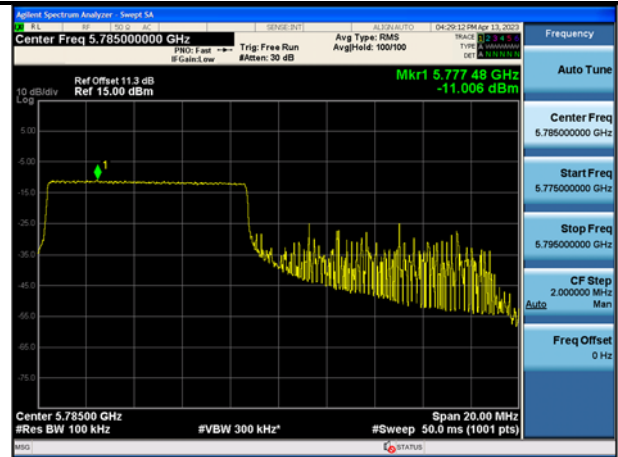

Test Mode: 802.11ax HE20

Mode:802.11ax HE20 Tone:106T
Frequency:5745MHz Ant:Chain0

Mode:802.11ax HE20 Tone:106T
Frequency:5785MHz Ant:Chain0

Mode:802.11ax HE20 Tone:106T
Frequency:5825MHz Ant:Chain0

Mode:802.11ax HE20 Tone:106T
Frequency:5745MHz Ant:Chain1

Mode:802.11ax HE20 Tone:106T
Frequency:5785MHz Ant:Chain1

Mode:802.11ax HE20 Tone:106T
Frequency:5825MHz Ant:Chain1

Mode:802.11ax HE20 Tone:242T
Frequency:5745MHz Ant:Chain0

Mode:802.11ax HE20 Tone:242T
Frequency:5785MHz Ant:Chain0