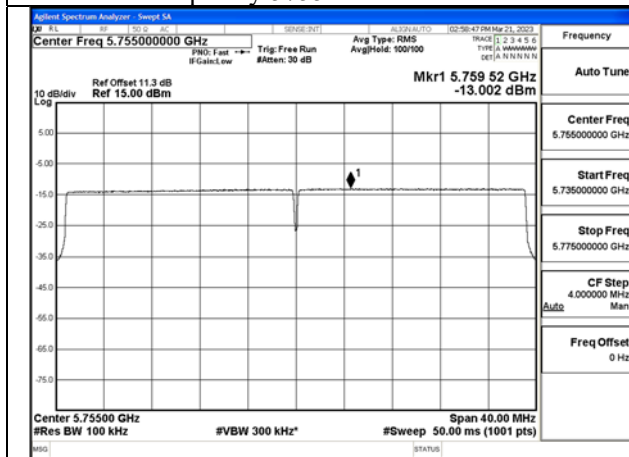

Mode:802.11ax HE40 Tone:484T
Frequency:5755MHz Ant:Chain0