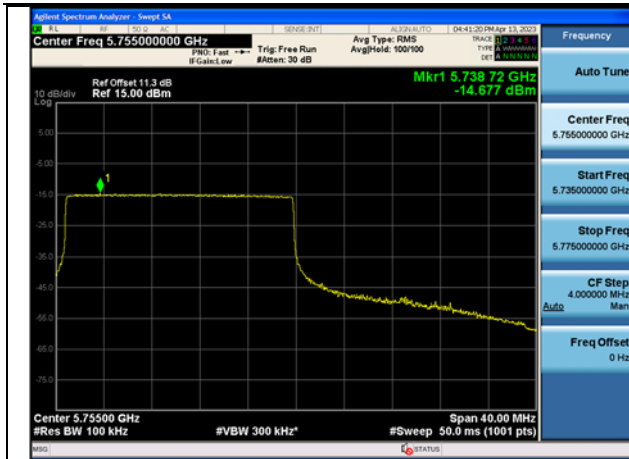

Mode:802.11ax HE40 Tone:242T
Frequency:5755MHz Ant:Chain0