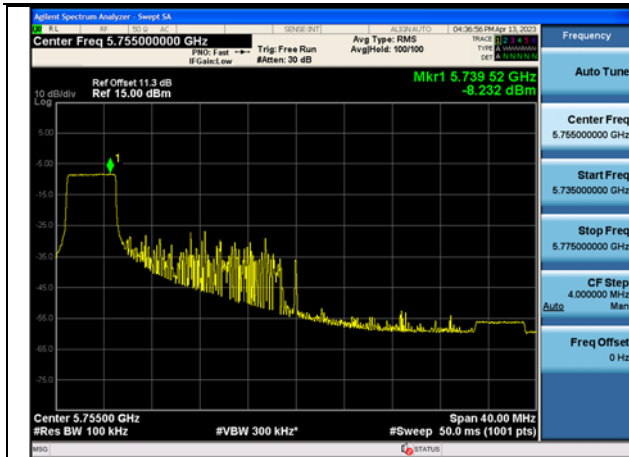

Mode:802.11ax HE40 Tone:52T Frequency:5755MHz
Ant:Chain1