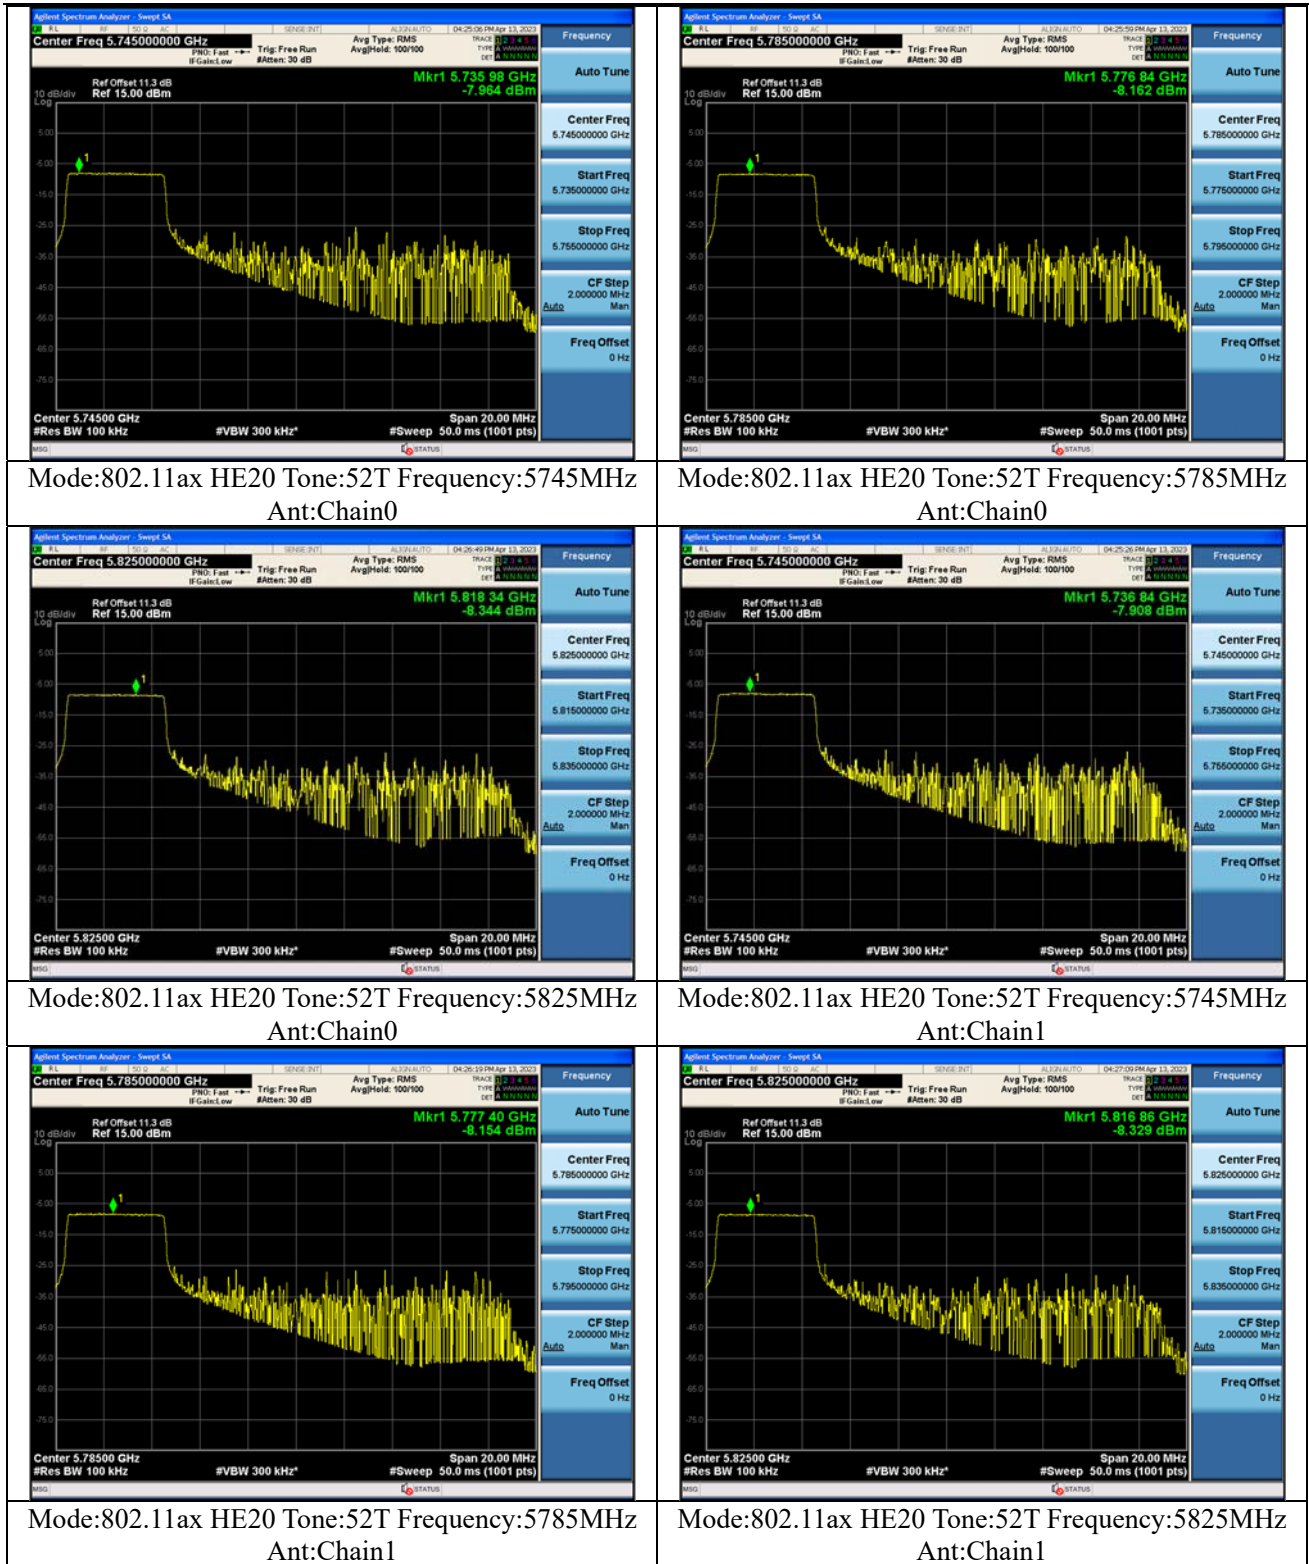

Test Mode: 802.11ax HE20

Mode:802.11ax HE20 Tone:106T
Frequency:5745MHz Ant:Chain0

Mode:802.11ax HE20 Tone:106T
Frequency:5785MHz Ant:Chain0

Mode:802.11ax HE20 Tone:106T
Frequency:5825MHz Ant:Chain0

Mode:802.11ax HE20 Tone:106T
Frequency:5745MHz Ant:Chain1

Mode:802.11ax HE20 Tone:106T
Frequency:5785MHz Ant:Chain1

Mode:802.11ax HE20 Tone:106T
Frequency:5825MHz Ant:Chain1

Mode:802.11ax HE20 Tone:242T
Frequency:5745MHz Ant:Chain0

Mode:802.11ax HE20 Tone:242T
Frequency:5785MHz Ant:Chain0

Mode:802.11ax HE20 Tone:242T
Frequency:5825MHz Ant:Chain0

Mode:802.11ax HE20 Tone:242T
Frequency:5745MHz Ant:Chain1

Mode:802.11ax HE20 Tone:242T
Frequency:5785MHz Ant:Chain1

Mode:802.11ax HE20 Tone:242T
Frequency:5825MHz Ant:Chain1