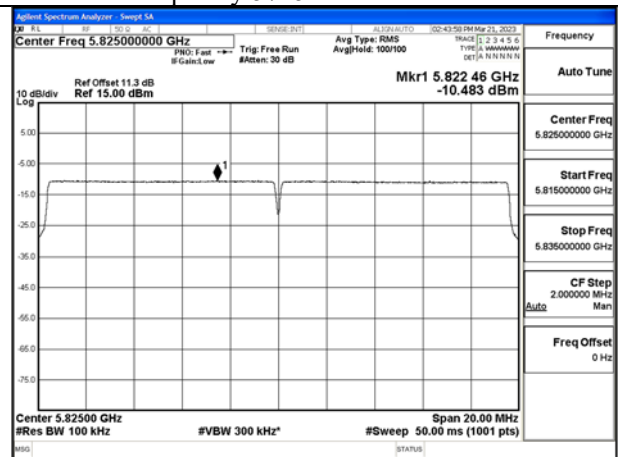

Mode:802.11ax HE20 Tone:106T
Frequency:5785MHz Ant:Chain1

Mode:802.11ax HE20 Tone:106T
Frequency:5825MHz Ant:Chain1

Mode:802.11ax HE20 Tone:242T
Frequency:5745MHz Ant:Chain0

Mode:802.11ax HE20 Tone:242T
Frequency:5785MHz Ant:Chain0

Mode:802.11ax HE20 Tone:242T
Frequency:5825MHz Ant:Chain0

Mode:802.11ax HE20 Tone:242T
Frequency:5745MHz Ant:Chain1

Mode:802.11ax HE20 Tone:242T
Frequency:5785MHz Ant:Chain1

Mode:802.11ax HE20 Tone:242T
Frequency:5825MHz Ant:Chain1