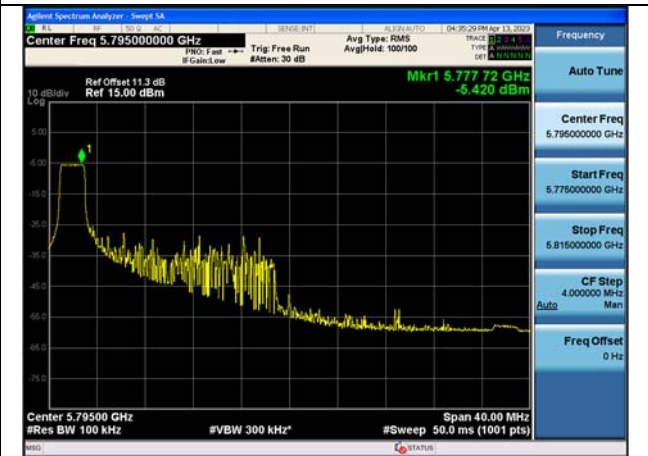

Test Mode: 802.11ac VHT40

Test Mode: 802.11ax HE40

Mode:802.11ax HE40 Tone:26T Frequency:5755MHz
Ant:Chain0

Mode:802.11ax HE40 Tone:26T Frequency:5795MHz
Ant:Chain0

Mode:802.11ax HE40 Tone:26T Frequency:5755MHz
Ant:Chain1

Mode:802.11ax HE40 Tone:26T Frequency:5795MHz
Ant:Chain1

Mode:802.11ax HE40 Tone:52T Frequency:5755MHz
Ant:Chain0

Mode:802.11ax HE40 Tone:52T Frequency:5795MHz
Ant:Chain0

Mode:802.11ax HE40 Tone:52T Frequency:5755MHz
Ant:Chain1