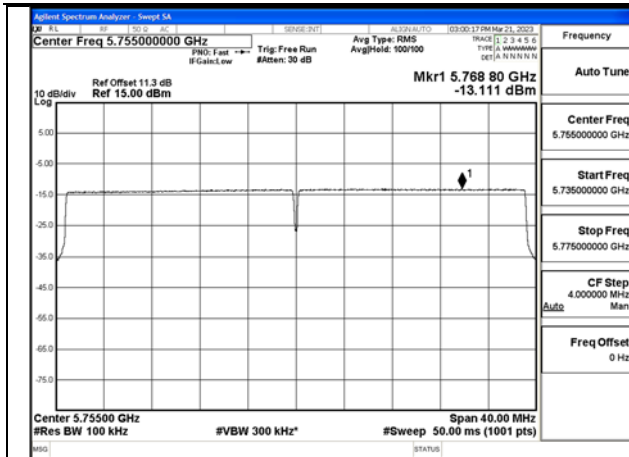

Mode:802.11ax HE40 Tone:484T
Frequency:5755MHz Ant:Chain1