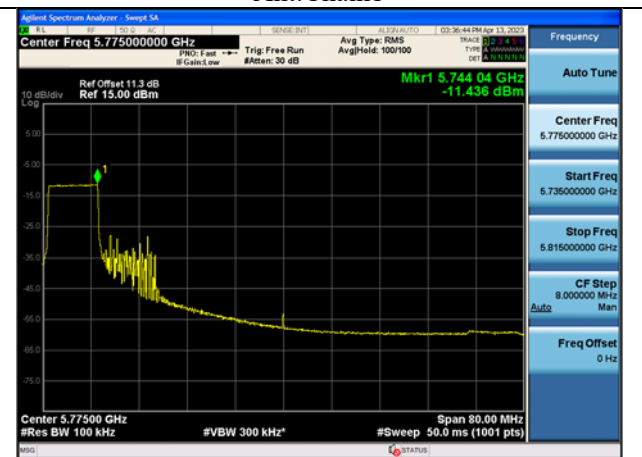

Mode:802.11ax HE80 Tone:26T Frequency:5775MHz
Ant:Chain0

Mode:802.11ax HE80 Tone:26T Frequency:5775MHz
Ant:Chain1

Mode:802.11ax HE80 Tone:52T Frequency:5775MHz
Ant:Chain0

Mode:802.11ax HE80 Tone:52T Frequency:5775MHz
Ant:Chain1

Mode:802.11ax HE80 Tone:106T
Frequency:5775MHz Ant:Chain0

Mode:802.11ax HE80 Tone:106T
Frequency:5775MHz Ant:Chain1

Mode:802.11ax HE80 Tone:242T
Frequency:5775MHz Ant:Chain0

Mode:802.11ax HE80 Tone:242T
Frequency:5775MHz Ant:Chain1