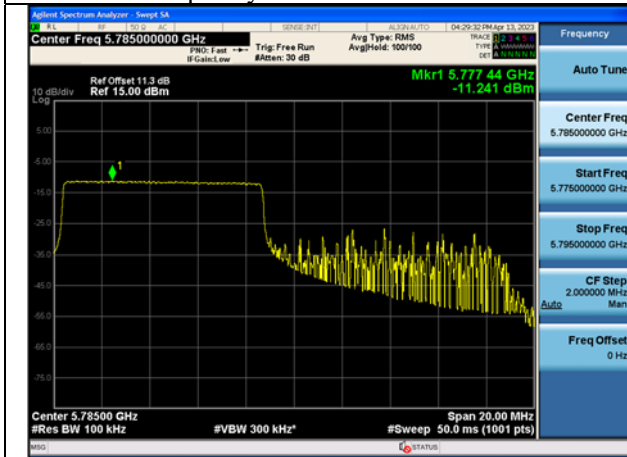

Test Mode: 802.11ax HE20

Mode:802.11ax HE20 Tone:106T
Frequency:5745MHz Ant:Chain0

Mode:802.11ax HE20 Tone:106T
Frequency:5785MHz Ant:Chain0

Mode:802.11ax HE20 Tone:106T
Frequency:5825MHz Ant:Chain0

Mode:802.11ax HE20 Tone:106T
Frequency:5745MHz Ant:Chain1

Mode:802.11ax HE20 Tone:106T
Frequency:5785MHz Ant:Chain1

Mode:802.11ax HE20 Tone:106T
Frequency:5825MHz Ant:Chain1

Mode:802.11ax HE20 Tone:242T
Frequency:5745MHz Ant:Chain0

Mode:802.11ax HE20 Tone:242T
Frequency:5785MHz Ant:Chain0