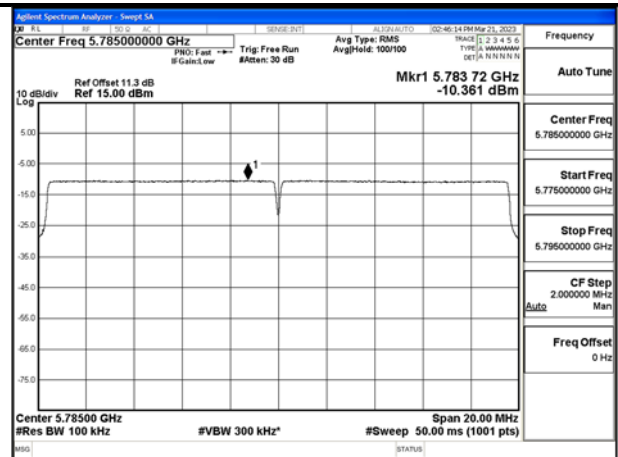

Test Mode: 802.11ax HE20

Mode:802.11ax HE20 Tone:106T
Frequency:5745MHz Ant:Chain0

Mode:802.11ax HE20 Tone:106T
Frequency:5785MHz Ant:Chain0

Mode:802.11ax HE20 Tone:106T
Frequency:5825MHz Ant:Chain0

Mode:802.11ax HE20 Tone:106T
Frequency:5745MHz Ant:Chain1

Mode:802.11ax HE20 Tone:106T
Frequency:5785MHz Ant:Chain1

Mode:802.11ax HE20 Tone:106T
Frequency:5825MHz Ant:Chain1

Mode:802.11ax HE20 Tone:242T
Frequency:5745MHz Ant:Chain0

Mode:802.11ax HE20 Tone:242T
Frequency:5785MHz Ant:Chain0