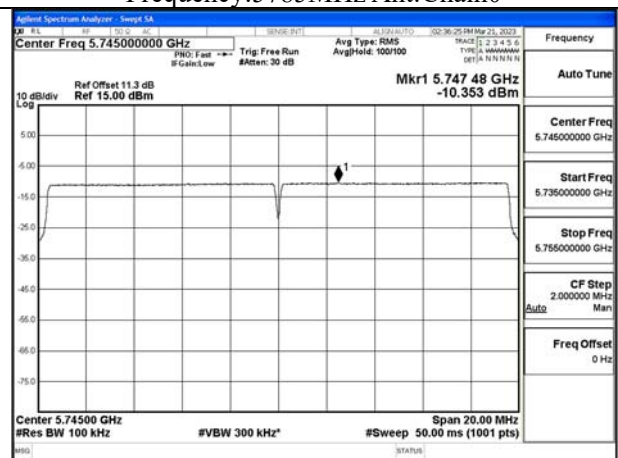

Mode:802.11ax HE20 Tone:106T
Frequency:5785MHz Ant:Chain1

Mode:802.11ax HE20 Tone:106T
Frequency:5825MHz Ant:Chain1

Mode:802.11ax HE20 Tone:242T
Frequency:5745MHz Ant:Chain0

Mode:802.11ax HE20 Tone:242T
Frequency:5785MHz Ant:Chain0

Mode:802.11ax HE20 Tone:242T
Frequency:5825MHz Ant:Chain0

Mode:802.11ax HE20 Tone:242T
Frequency:5745MHz Ant:Chain1

Mode:802.11ax HE20 Tone:242T
Frequency:5785MHz Ant:Chain1

Mode:802.11ax HE20 Tone:242T
Frequency:5825MHz Ant:Chain1