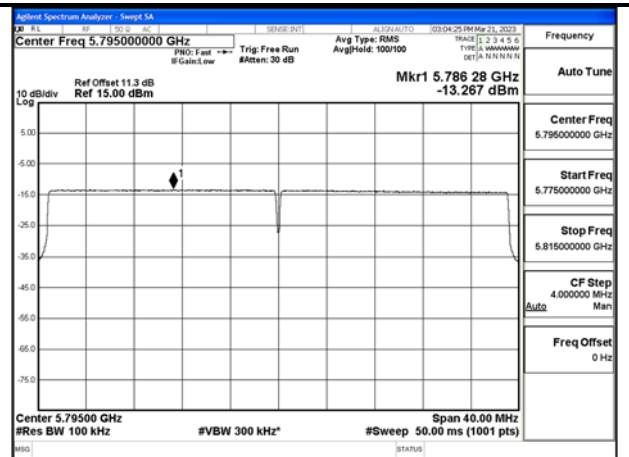

Mode:802.11ax HE40 Tone:242T
Frequency:5795MHz Ant:Chain1

Mode:802.11ax HE40 Tone:484T
Frequency:5755MHz Ant:Chain0

Mode:802.11ax HE40 Tone:484T
Frequency:5795MHz Ant:Chain0

Mode:802.11ax HE40 Tone:484T
Frequency:5755MHz Ant:Chain1

Mode:802.11ax HE40 Tone:484T
Frequency:5795MHz Ant:Chain1

Test Mode: 802.11ac VHT80

Mode:802.11ac VHT80 Frequency:5775MHz
Ant:Chain0

Mode:802.11ac VHT80 Frequency:5775MHz
Ant:Chain1

Test Mode: 802.11ax HE80