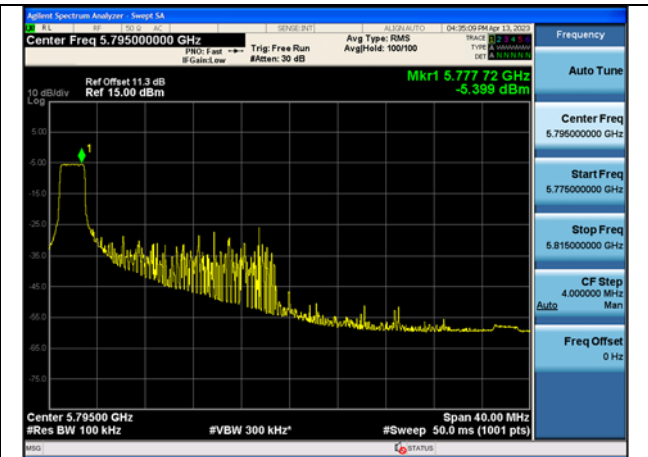

Test Mode: 802.11n HT40

Mode:802.11n HT40 Frequency:5755MHz Ant:Chain0

Mode:802.11n HT40 Frequency:5795MHz Ant:Chain0

Mode:802.11n HT40 Frequency:5755MHz Ant:Chain1

Mode:802.11n HT40 Frequency:5795MHz Ant:Chain1

Test Mode: 802.11ac VHT40

Test Mode: 802.11ax HE40

Mode:802.11ax HE40 Tone:26T Frequency:5755MHz
Ant:Chain0

Mode:802.11ax HE40 Tone:26T Frequency:5795MHz
Ant:Chain0

Mode:802.11ax HE40 Tone:26T Frequency:5755MHz
Ant:Chain1