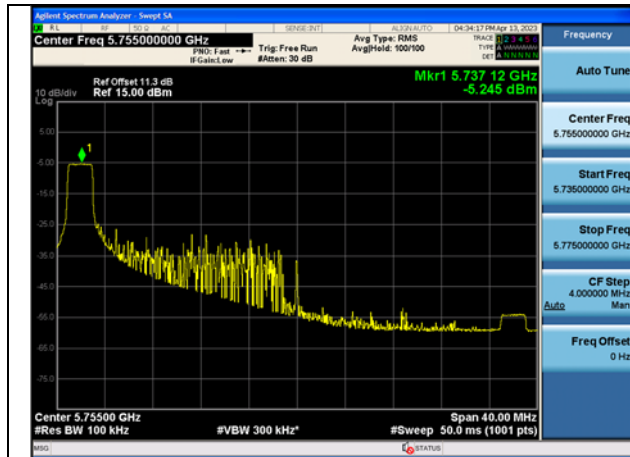

Test Mode: 802.11n HT40

Mode:802.11n HT40 Frequency:5755MHz Ant:Chain0

Mode:802.11n HT40 Frequency:5795MHz Ant:Chain0

Mode:802.11n HT40 Frequency:5755MHz Ant:Chain1

Mode:802.11n HT40 Frequency:5795MHz Ant:Chain1

Test Mode: 802.11ac VHT40

Test Mode: 802.11ax HE40

Mode:802.11ax HE40 Tone:26T Frequency:5755MHz
Ant:Chain0

Mode:802.11ax HE40 Tone:26T Frequency:5795MHz
Ant:Chain0

Mode:802.11ax HE40 Tone:26T Frequency:5755MHz
Ant:Chain1