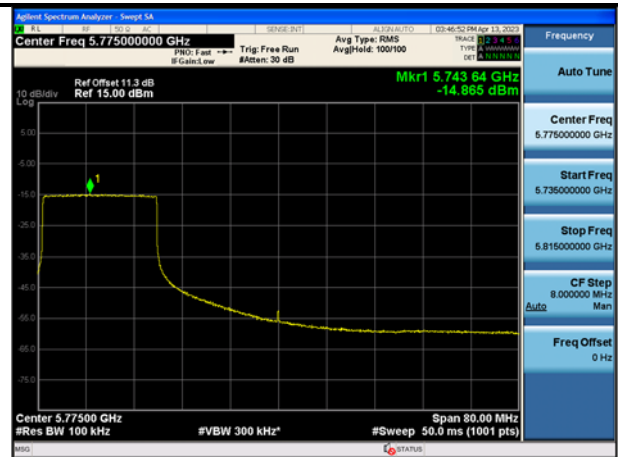

Mode:802.11ax HE80 Tone:242T
Frequency:5775MHz Ant:Chain1