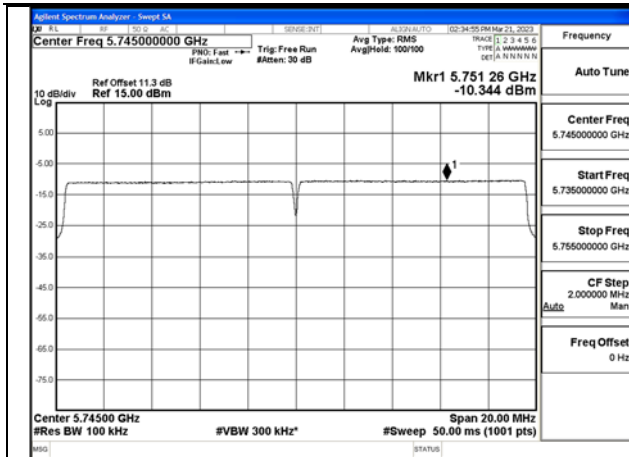

Test Mode: 802.11ax HE20

Mode:802.11ax HE20 Tone:106T
Frequency:5745MHz Ant:Chain0

Mode:802.11ax HE20 Tone:106T
Frequency:5785MHz Ant:Chain0

Mode:802.11ax HE20 Tone:106T
Frequency:5825MHz Ant:Chain0

Mode:802.11ax HE20 Tone:106T
Frequency:5745MHz Ant:Chain1

Mode:802.11ax HE20 Tone:106T
Frequency:5785MHz Ant:Chain1

Mode:802.11ax HE20 Tone:106T
Frequency:5825MHz Ant:Chain1

Mode:802.11ax HE20 Tone:242T
Frequency:5745MHz Ant:Chain0

Mode:802.11ax HE20 Tone:242T
Frequency:5785MHz Ant:Chain0