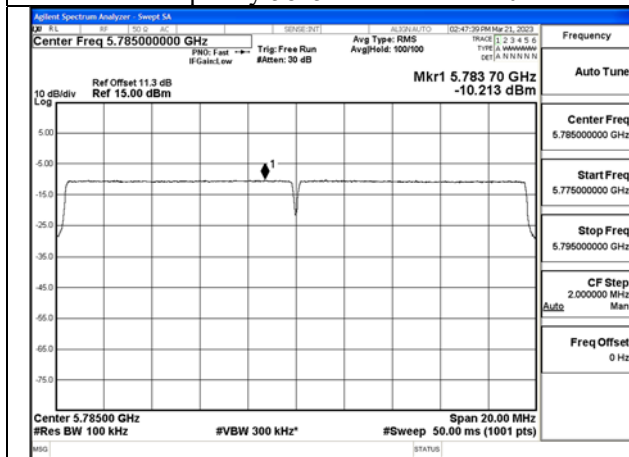

Mode:802.11ax HE20 Tone:106T
Frequency:5785MHz Ant:Chain1

Mode:802.11ax HE20 Tone:106T
Frequency:5825MHz Ant:Chain1

Mode:802.11ax HE20 Tone:242T
Frequency:5745MHz Ant:Chain0

Mode:802.11ax HE20 Tone:242T
Frequency:5785MHz Ant:Chain0

Mode:802.11ax HE20 Tone:242T
Frequency:5825MHz Ant:Chain0

Mode:802.11ax HE20 Tone:242T
Frequency:5745MHz Ant:Chain1

Mode:802.11ax HE20 Tone:242T
Frequency:5785MHz Ant:Chain1

Mode:802.11ax HE20 Tone:242T
Frequency:5825MHz Ant:Chain1