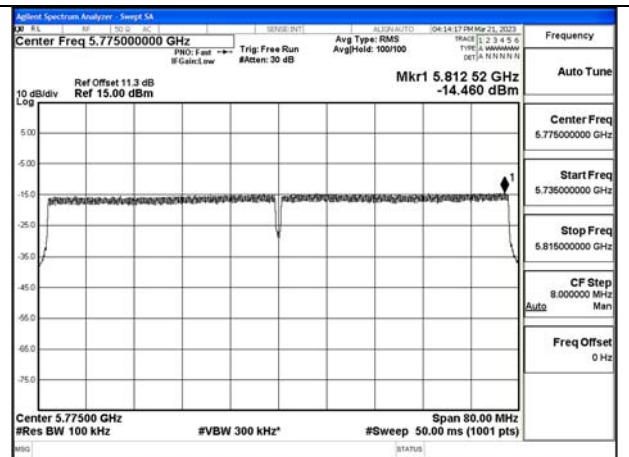

Mode:802.11ax HE40 Tone:242T
Frequency:5795MHz Ant:Chain1

Mode:802.11ax HE40 Tone:484T
Frequency:5755MHz Ant:Chain0

Mode:802.11ax HE40 Tone:484T
Frequency:5795MHz Ant:Chain0

Mode:802.11ax HE40 Tone:484T
Frequency:5755MHz Ant:Chain1

Mode:802.11ax HE40 Tone:484T
Frequency:5795MHz Ant:Chain1

Test Mode: 802.11ac VHT80

Mode:802.11ac VHT80 Frequency:5775MHz
Ant:Chain0

Mode:802.11ac VHT80 Frequency:5775MHz
Ant:Chain1

Test Mode: 802.11ax HE80