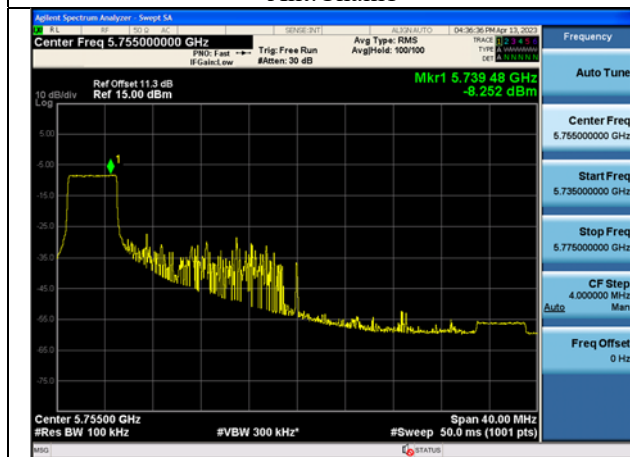

Test Mode: 802.11ac VHT40

Test Mode: 802.11ax HE40

Mode:802.11ax HE40 Tone:26T Frequency:5755MHz
Ant:Chain0

Mode:802.11ax HE40 Tone:26T Frequency:5795MHz
Ant:Chain0

Mode:802.11ax HE40 Tone:26T Frequency:5755MHz
Ant:Chain1

Mode:802.11ax HE40 Tone:26T Frequency:5795MHz
Ant:Chain1

Mode:802.11ax HE40 Tone:52T Frequency:5755MHz
Ant:Chain0

Mode:802.11ax HE40 Tone:52T Frequency:5795MHz
Ant:Chain0

Mode:802.11ax HE40 Tone:52T Frequency:5755MHz
Ant:Chain1