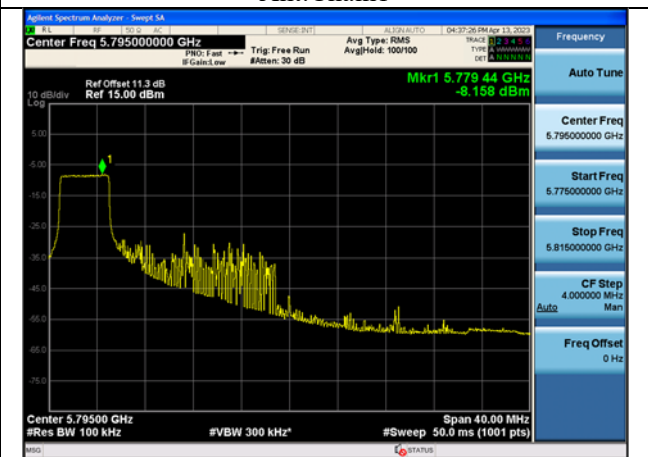

Test Mode: 802.11ac VHT40

Test Mode: 802.11ax HE40

Mode:802.11ax HE40 Tone:26T Frequency:5755MHz
Ant:Chain0

Mode:802.11ax HE40 Tone:26T Frequency:5795MHz
Ant:Chain0

Mode:802.11ax HE40 Tone:26T Frequency:5755MHz
Ant:Chain1

Mode:802.11ax HE40 Tone:26T Frequency:5795MHz
Ant:Chain1

Mode:802.11ax HE40 Tone:52T Frequency:5755MHz
Ant:Chain0

Mode:802.11ax HE40 Tone:52T Frequency:5795MHz
Ant:Chain0

Mode:802.11ax HE40 Tone:52T Frequency:5755MHz
Ant:Chain1