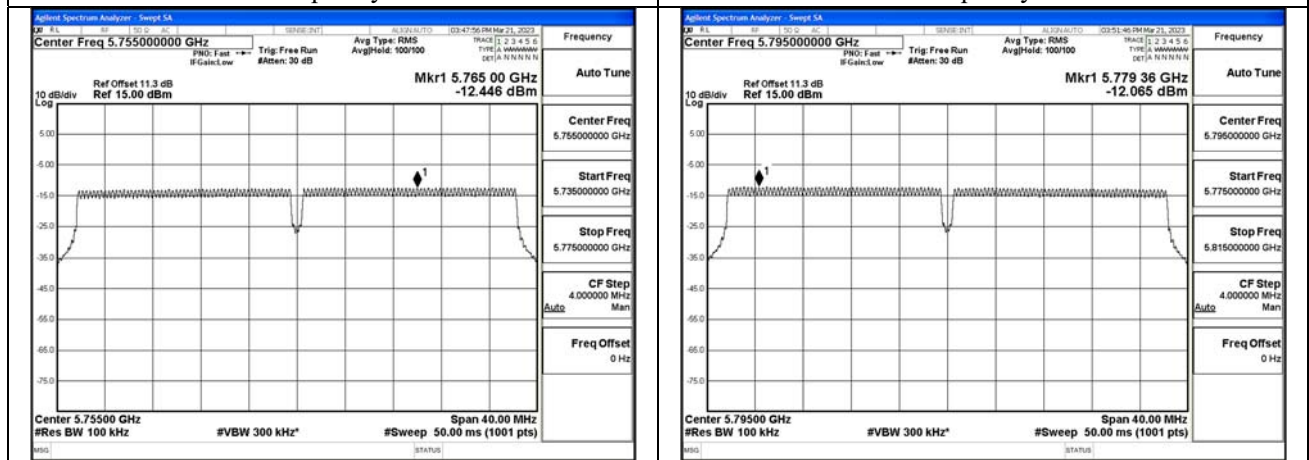

Mode:802.11n HT40 Frequency:5755MHz Ant:Chain1

Mode:802.11n HT40 Frequency:5795MHz Ant:Chain1