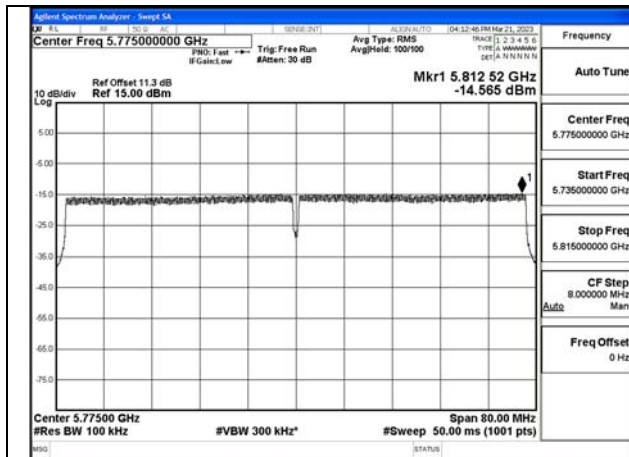

Test Mode: 802.11ac VHT80

Mode:802.11ac VHT80 Frequency:5775MHz
Ant:Chain0