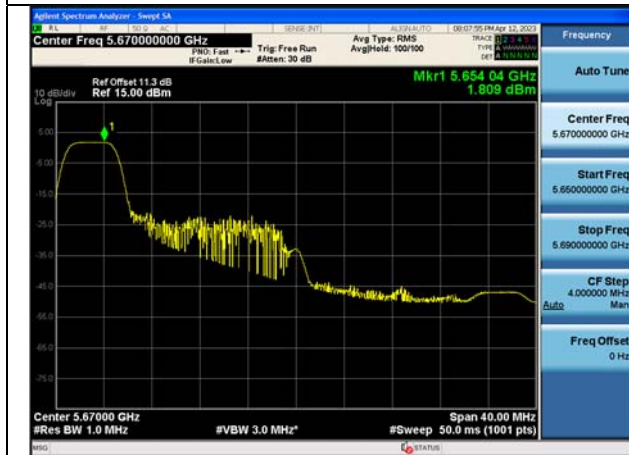

Mode:802.11ax HE40 Tone:26T Frequency:5590MHz
Ant:Chain1

Mode:802.11ax HE40 Tone:26T Frequency:5670MHz
Ant:Chain1

Mode:802.11ax HE40 Tone:52T Frequency:5510MHz
Ant:Chain0

Mode:802.11ax HE40 Tone:52T Frequency:5590MHz
Ant:Chain0

Mode:802.11ax HE40 Tone:52T Frequency:5670MHz
Ant:Chain0

Mode:802.11ax HE40 Tone:52T Frequency:5510MHz
Ant:Chain1

Mode:802.11ax HE40 Tone:52T Frequency:5590MHz
Ant:Chain1

Mode:802.11ax HE40 Tone:52T Frequency:5670MHz
Ant:Chain1