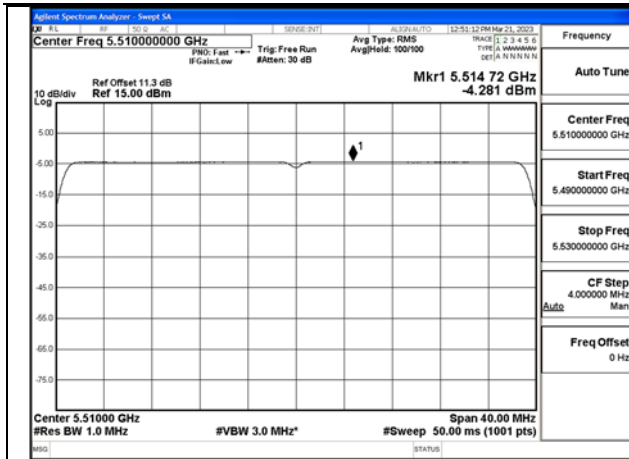

Mode:802.11ax HE40 Tone:242T
Frequency:5670MHz Ant:Chain0

Mode:802.11ax HE40 Tone:242T
Frequency:5510MHz Ant:Chain1

Mode:802.11ax HE40 Tone:242T
Frequency:5590MHz Ant:Chain1

Mode:802.11ax HE40 Tone:242T
Frequency:5670MHz Ant:Chain1