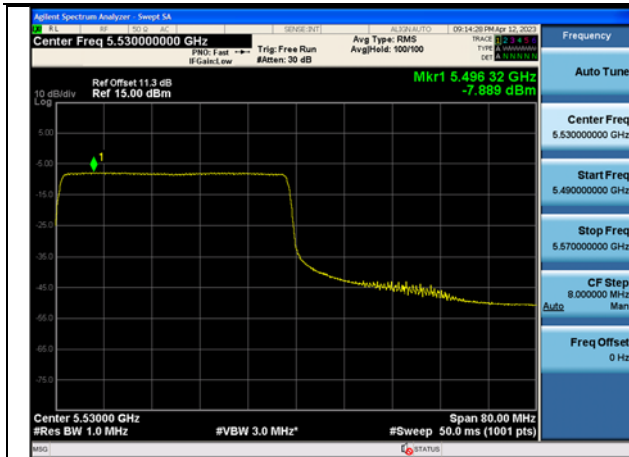

Mode:802.11ax HE80 Tone:106T
Frequency:5610MHz Ant:Chain1

Mode:802.11ax HE80 Tone:242T
Frequency:5530MHz Ant:Chain0

Mode:802.11ax HE80 Tone:242T
Frequency:5610MHz Ant:Chain0

Mode:802.11ax HE80 Tone:242T
Frequency:5530MHz Ant:Chain1

Mode:802.11ax HE80 Tone:242T
Frequency:5610MHz Ant:Chain1

Mode:802.11ax HE80 Tone:484T
Frequency:5530MHz Ant:Chain0

Mode:802.11ax HE80 Tone:484T
Frequency:5610MHz Ant:Chain0

Mode:802.11ax HE80 Tone:484T
Frequency:5530MHz Ant:Chain1