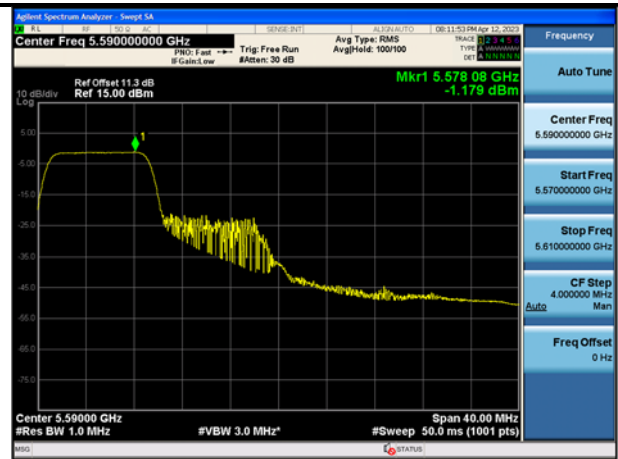

Mode:802.11ax HE40 Tone:106T
Frequency:5590MHz Ant:Chain0