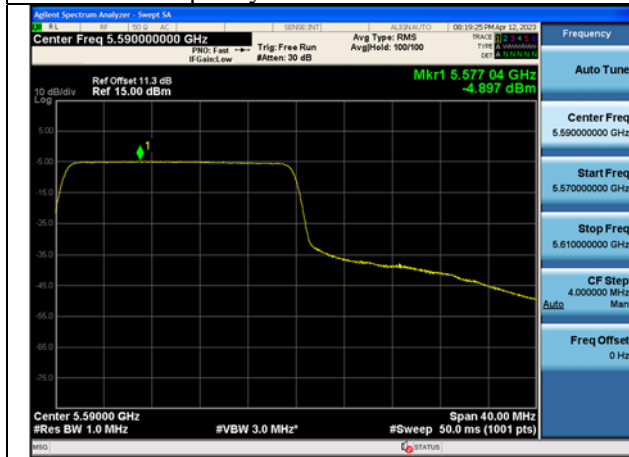

Mode:802.11ax HE40 Tone:106T
Frequency:5590MHz Ant:Chain1

Mode:802.11ax HE40 Tone:106T
Frequency:5670MHz Ant:Chain1

Mode:802.11ax HE40 Tone:242T
Frequency:5510MHz Ant:Chain0

Mode:802.11ax HE40 Tone:242T
Frequency:5590MHz Ant:Chain0

Mode:802.11ax HE40 Tone:242T
Frequency:5670MHz Ant:Chain0

Mode:802.11ax HE40 Tone:242T
Frequency:5510MHz Ant:Chain1

Mode:802.11ax HE40 Tone:242T
Frequency:5590MHz Ant:Chain1

Mode:802.11ax HE40 Tone:242T
Frequency:5670MHz Ant:Chain1