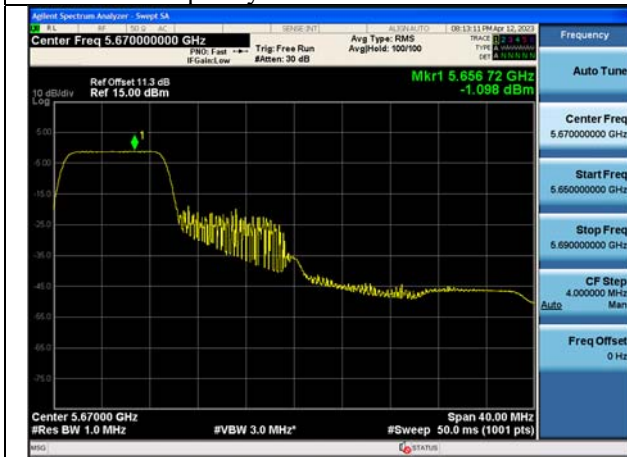

Mode:802.11ax HE40 Tone:52T Frequency:5670MHz
Ant:Chain0

Mode:802.11ax HE40 Tone:52T Frequency:5510MHz
Ant:Chain1

Mode:802.11ax HE40 Tone:52T Frequency:5590MHz
Ant:Chain1

Mode:802.11ax HE40 Tone:52T Frequency:5670MHz
Ant:Chain1

Mode:802.11ax HE40 Tone:106T
Frequency:5510MHz Ant:Chain0

Mode:802.11ax HE40 Tone:106T
Frequency:5590MHz Ant:Chain0

Mode:802.11ax HE40 Tone:106T
Frequency:5670MHz Ant:Chain0

Mode:802.11ax HE40 Tone:106T
Frequency:5510MHz Ant:Chain1