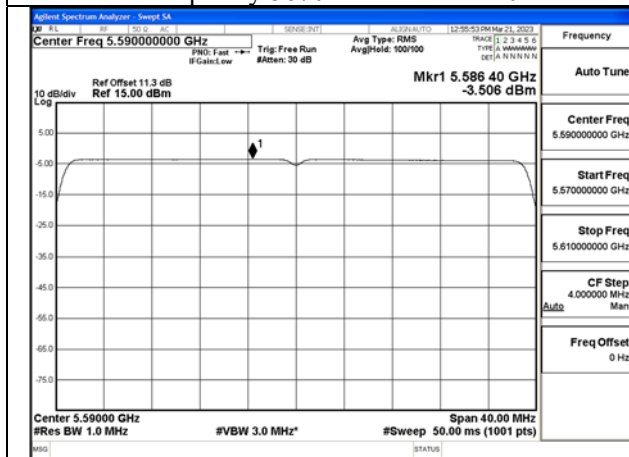

Mode:802.11ax HE40 Tone:484T
Frequency:5510MHz Ant:Chain0

Mode:802.11ax HE40 Tone:484T
Frequency:5590MHz Ant:Chain0

Mode:802.11ax HE40 Tone:484T
Frequency:5670MHz Ant:Chain0

Mode:802.11ax HE40 Tone:484T
Frequency:5510MHz Ant:Chain1