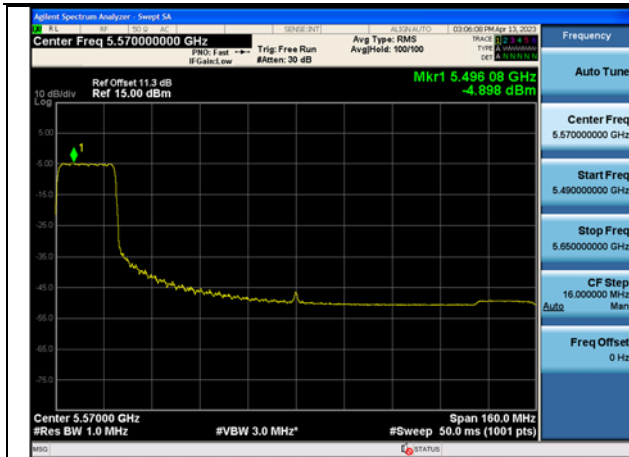

Mode:802.11ax HE160 Tone:242T
Frequency:5570MHz Ant:Chain0