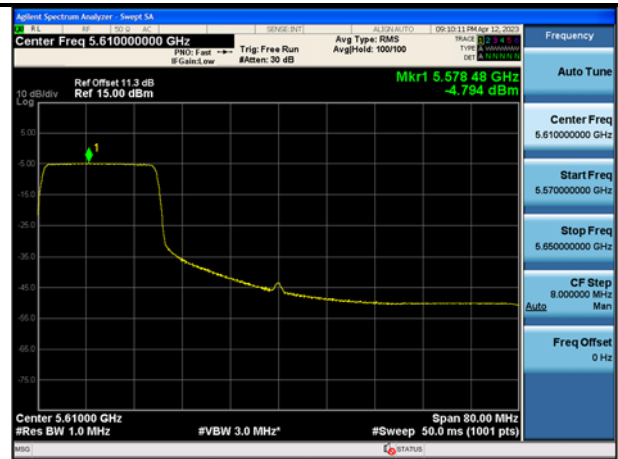

Mode:802.11ax HE80 Tone:242T
Frequency:5610MHz Ant:Chain0