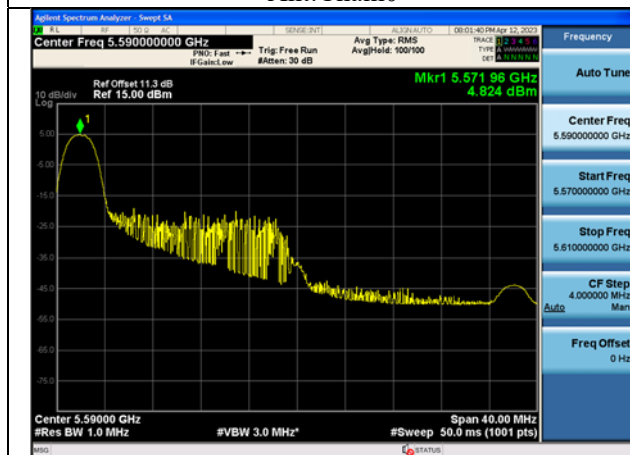

Test Mode: 802.11ax HE40

Mode:802.11ax HE40 Tone:26T Frequency:5510MHz
Ant:Chain0

Mode:802.11ax HE40 Tone:26T Frequency:5590MHz
Ant:Chain0

Mode:802.11ax HE40 Tone:26T Frequency:5670MHz
Ant:Chain0

Mode:802.11ax HE40 Tone:26T Frequency:5510MHz
Ant:Chain1