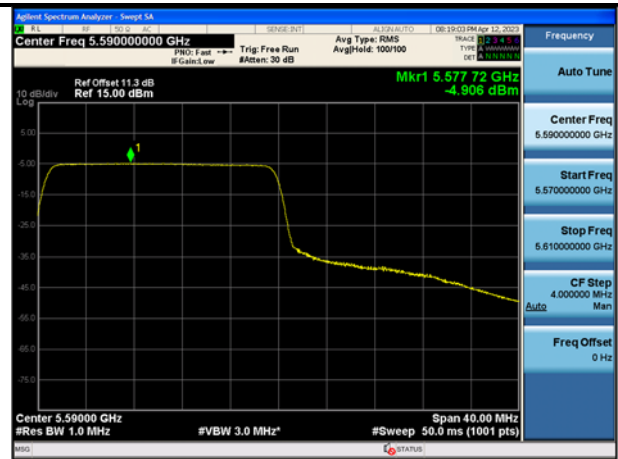

Mode:802.11ax HE40 Tone:106T
Frequency:5510MHz Ant:Chain0

Mode:802.11ax HE40 Tone:106T
Frequency:5590MHz Ant:Chain0

Mode:802.11ax HE40 Tone:106T
Frequency:5670MHz Ant:Chain0

Mode:802.11ax HE40 Tone:106T
Frequency:5510MHz Ant:Chain1

Mode:802.11ax HE40 Tone:106T
Frequency:5590MHz Ant:Chain1

Mode:802.11ax HE40 Tone:106T
Frequency:5670MHz Ant:Chain1

Mode:802.11ax HE40 Tone:242T
Frequency:5510MHz Ant:Chain0

Mode:802.11ax HE40 Tone:242T
Frequency:5590MHz Ant:Chain0