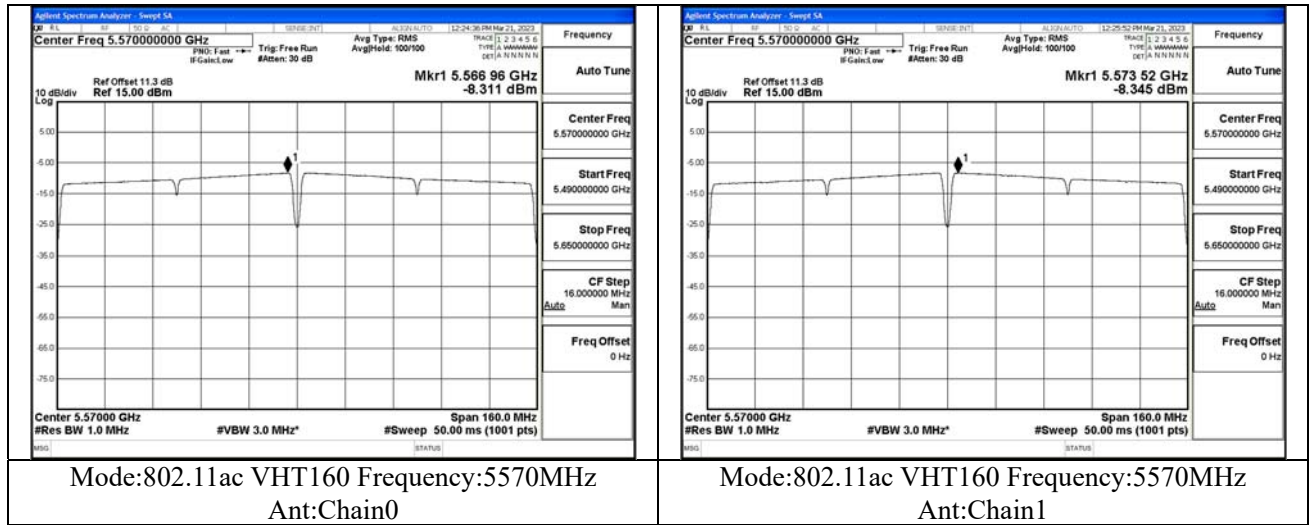

Mode:802.11ax HE80 Tone:242T
Frequency:5610MHz Ant:Chain1

Mode:802.11ax HE80 Tone:484T
Frequency:5530MHz Ant:Chain0

Mode:802.11ax HE80 Tone:484T
Frequency:5610MHz Ant:Chain0

Mode:802.11ax HE80 Tone:484T
Frequency:5530MHz Ant:Chain1

Mode:802.11ax HE80 Tone:484T
Frequency:5610MHz Ant:Chain1

Mode:802.11ax HE80 Tone:996T
Frequency:5530MHz Ant:Chain0

Mode:802.11ax HE80 Tone:996T
Frequency:5610MHz Ant:Chain0

Mode:802.11ax HE80 Tone:996T
Frequency:5530MHz Ant:Chain1

Mode:802.11ax HE80 Tone:996T
Frequency:5610MHz Ant:Chain1

Test Mode: 802.11ac VHT160

Test Mode: 802.11ax HE160

Mode:802.11ax HE160 Tone:242T
Frequency:5570MHz Ant:Chain0

Mode:802.11ax HE160 Tone:242T
Frequency:5570MHz Ant:Chain1