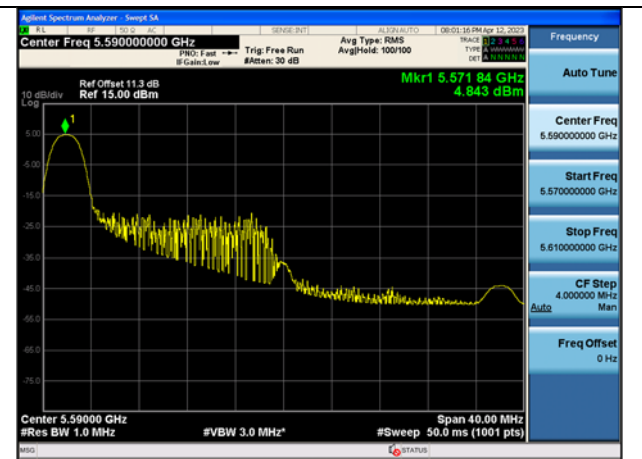

Test Mode: 802.11ax HE40

Mode:802.11ax HE40 Tone:26T Frequency:5510MHz
Ant:Chain0

Mode:802.11ax HE40 Tone:26T Frequency:5590MHz
Ant:Chain0

Mode:802.11ax HE40 Tone:26T Frequency:5670MHz
Ant:Chain0

Mode:802.11ax HE40 Tone:26T Frequency:5510MHz
Ant:Chain1

Mode:802.11ax HE40 Tone:26T Frequency:5590MHz
Ant:Chain1

Mode:802.11ax HE40 Tone:26T Frequency:5670MHz
Ant:Chain1

Mode:802.11ax HE40 Tone:52T Frequency:5510MHz
Ant:Chain0

Mode:802.11ax HE40 Tone:52T Frequency:5590MHz
Ant:Chain0