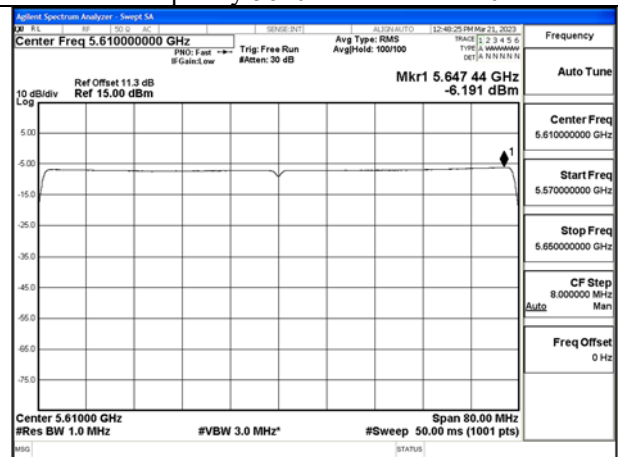

Mode:802.11ax HE80 Tone:242T
Frequency:5610MHz Ant:Chain1

Mode:802.11ax HE80 Tone:484T
Frequency:5530MHz Ant:Chain0

Mode:802.11ax HE80 Tone:484T
Frequency:5610MHz Ant:Chain0

Mode:802.11ax HE80 Tone:484T
Frequency:5530MHz Ant:Chain1

Mode:802.11ax HE80 Tone:484T
Frequency:5610MHz Ant:Chain1

Mode:802.11ax HE80 Tone:996T
Frequency:5530MHz Ant:Chain0

Mode:802.11ax HE80 Tone:996T
Frequency:5610MHz Ant:Chain0

Mode:802.11ax HE80 Tone:996T
Frequency:5530MHz Ant:Chain1

Mode:802.11ax HE80 Tone:996T
Frequency:5610MHz Ant:Chain1

Test Mode: 802.11ac VHT160

Test Mode: 802.11ax HE160

Mode:802.11ax HE160 Tone:242T
Frequency:5570MHz Ant:Chain0

Mode:802.11ax HE160 Tone:242T
Frequency:5570MHz Ant:Chain1