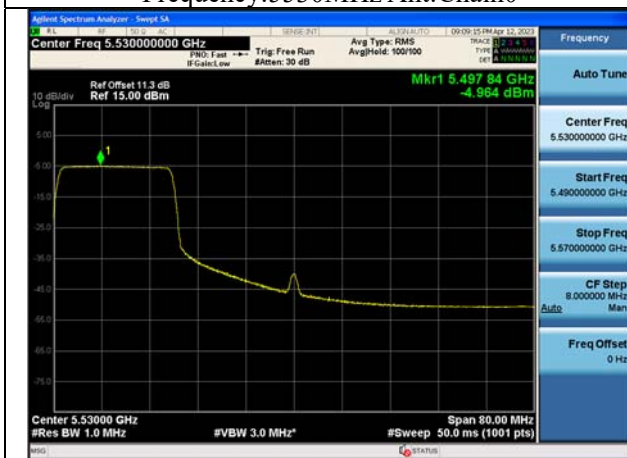

Mode:802.11ax HE80 Tone:242T
Frequency:5530MHz Ant:Chain1