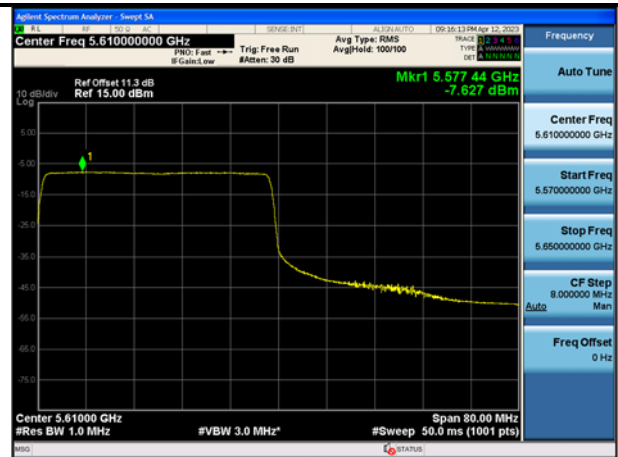

Mode:802.11ax HE80 Tone:242T
Frequency:5610MHz Ant:Chain1

Mode:802.11ax HE80 Tone:484T
Frequency:5530MHz Ant:Chain0

Mode:802.11ax HE80 Tone:484T
Frequency:5610MHz Ant:Chain0

Mode:802.11ax HE80 Tone:484T
Frequency:5530MHz Ant:Chain1