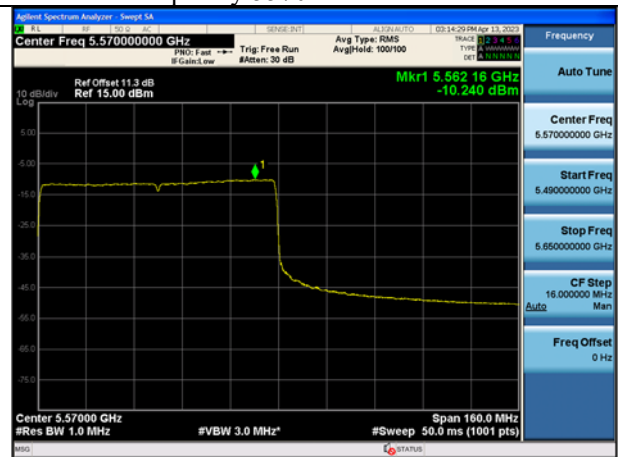

Mode:802.11ax HE80 Tone:996T
Frequency:5610MHz Ant:Chain1

Test Mode: 802.11ac VHT160

Test Mode: 802.11ax HE160

Mode:802.11ax HE160 Tone:242T
Frequency:5570MHz Ant:Chain0

Mode:802.11ax HE160 Tone:242T
Frequency:5570MHz Ant:Chain1

Mode:802.11ax HE160 Tone:484T
Frequency:5570MHz Ant:Chain0

Mode:802.11ax HE160 Tone:484T
Frequency:5570MHz Ant:Chain1

Mode:802.11ax HE160 Tone:996T
Frequency:5570MHz Ant:Chain0

Mode:802.11ax HE160 Tone:996T
Frequency:5570MHz Ant:Chain1