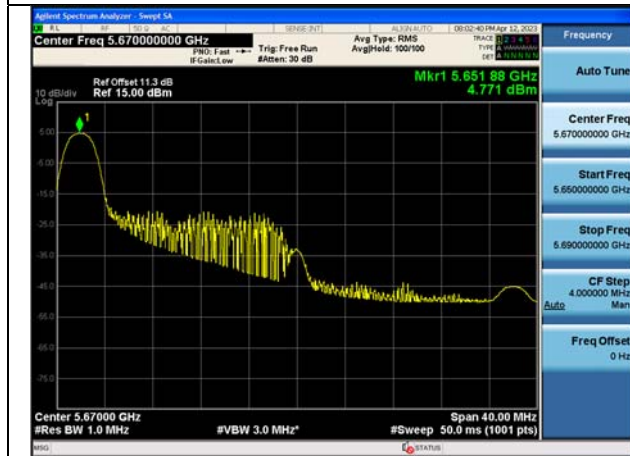

Test Mode: 802.11ax HE40

Mode:802.11ax HE40 Tone:26T Frequency:5510MHz
Ant:Chain0

Mode:802.11ax HE40 Tone:26T Frequency:5590MHz
Ant:Chain0

Mode:802.11ax HE40 Tone:26T Frequency:5670MHz
Ant:Chain0

Mode:802.11ax HE40 Tone:26T Frequency:5510MHz
Ant:Chain1