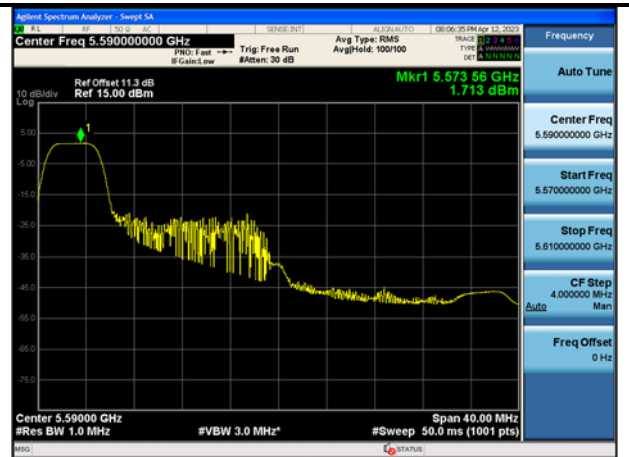

Mode:802.11ax HE40 Tone:52T Frequency:5590MHz
Ant:Chain0