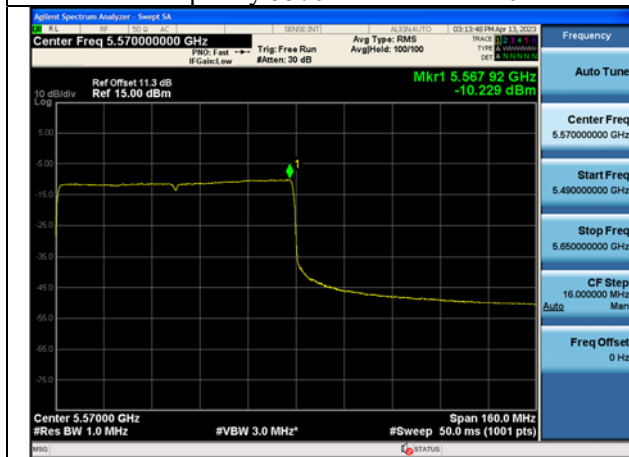

Mode:802.11ax HE80 Tone:996T
Frequency:5610MHz Ant:Chain1

Test Mode: 802.11ac VHT160

Test Mode: 802.11ax HE160

Mode:802.11ax HE160 Tone:242T
Frequency:5570MHz Ant:Chain0

Mode:802.11ax HE160 Tone:242T
Frequency:5570MHz Ant:Chain1

Mode:802.11ax HE160 Tone:484T
Frequency:5570MHz Ant:Chain0

Mode:802.11ax HE160 Tone:484T
Frequency:5570MHz Ant:Chain1

Mode:802.11ax HE160 Tone:996T
Frequency:5570MHz Ant:Chain0

Mode:802.11ax HE160 Tone:996T
Frequency:5570MHz Ant:Chain1