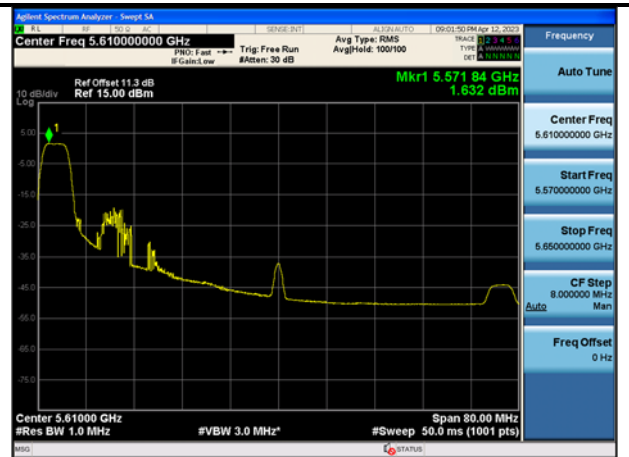

Mode:802.11ax HE40 Tone:484T
Frequency:5590MHz Ant:Chain1

Mode:802.11ax HE40 Tone:484T
Frequency:5670MHz Ant:Chain1

Test Mode: 802.11ac VHT80

Test Mode: 802.11ax HE80

Mode:802.11ax HE80 Tone:52T Frequency:5530MHz
Ant:Chain1