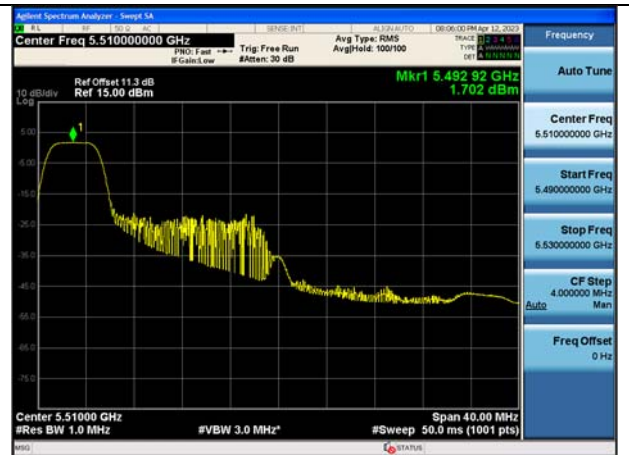

Mode:802.11ax HE40 Tone:26T Frequency:5590MHz
Ant:Chain1

Mode:802.11ax HE40 Tone:26T Frequency:5670MHz
Ant:Chain1

Mode:802.11ax HE40 Tone:52T Frequency:5510MHz
Ant:Chain0

Mode:802.11ax HE40 Tone:52T Frequency:5590MHz
Ant:Chain0

Mode:802.11ax HE40 Tone:52T Frequency:5670MHz
Ant:Chain0

Mode:802.11ax HE40 Tone:52T Frequency:5510MHz
Ant:Chain1

Mode:802.11ax HE40 Tone:52T Frequency:5590MHz
Ant:Chain1

Mode:802.11ax HE40 Tone:52T Frequency:5670MHz
Ant:Chain1