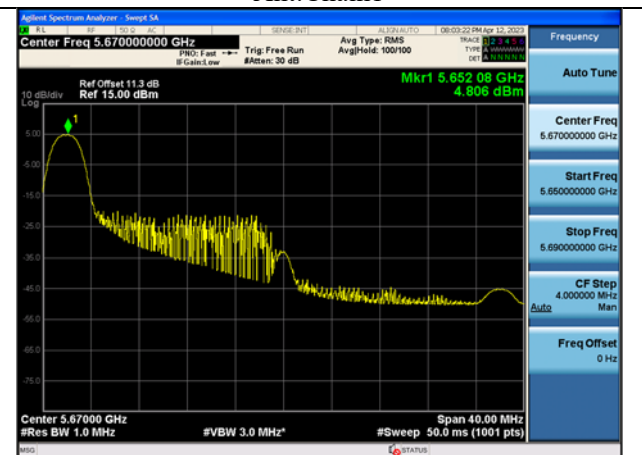

Test Mode: 802.11ax HE40

Mode:802.11ax HE40 Tone:26T Frequency:5510MHz
Ant:Chain0

Mode:802.11ax HE40 Tone:26T Frequency:5590MHz
Ant:Chain0

Mode:802.11ax HE40 Tone:26T Frequency:5670MHz
Ant:Chain0

Mode:802.11ax HE40 Tone:26T Frequency:5510MHz
Ant:Chain1

Mode:802.11ax HE40 Tone:26T Frequency:5590MHz
Ant:Chain1

Mode:802.11ax HE40 Tone:26T Frequency:5670MHz
Ant:Chain1

Mode:802.11ax HE40 Tone:52T Frequency:5510MHz
Ant:Chain0

Mode:802.11ax HE40 Tone:52T Frequency:5590MHz
Ant:Chain0