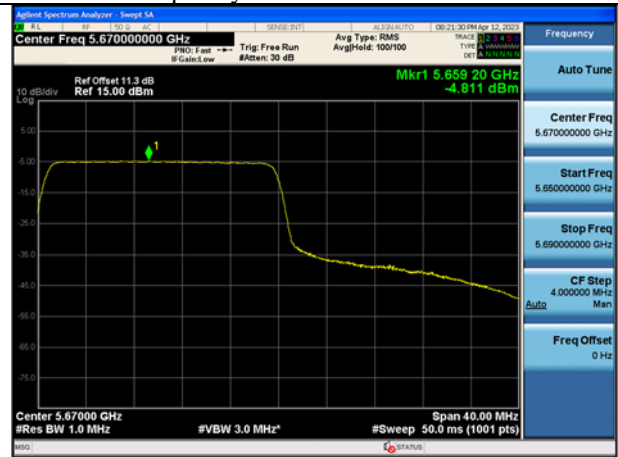

Mode:802.11ax HE40 Tone:106T
Frequency:5590MHz Ant:Chain1

Mode:802.11ax HE40 Tone:106T
Frequency:5670MHz Ant:Chain1

Mode:802.11ax HE40 Tone:242T
Frequency:5510MHz Ant:Chain0

Mode:802.11ax HE40 Tone:242T
Frequency:5590MHz Ant:Chain0

Mode:802.11ax HE40 Tone:242T
Frequency:5670MHz Ant:Chain0

Mode:802.11ax HE40 Tone:242T
Frequency:5510MHz Ant:Chain1

Mode:802.11ax HE40 Tone:242T
Frequency:5590MHz Ant:Chain1

Mode:802.11ax HE40 Tone:242T
Frequency:5670MHz Ant:Chain1