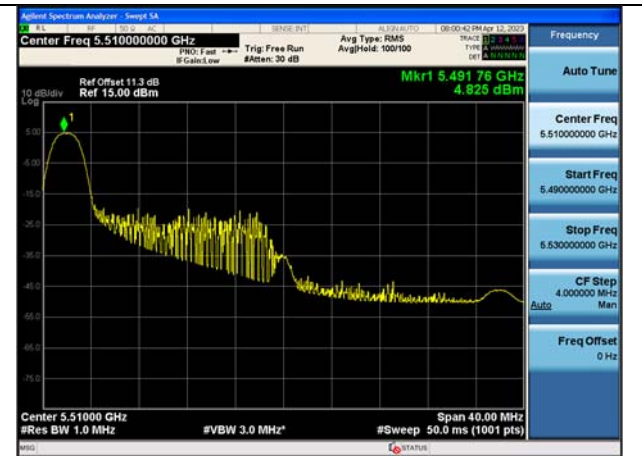

Test Mode: 802.11ax HE40

Mode:802.11ax HE40 Tone:26T Frequency:5510MHz
Ant:Chain0

Mode:802.11ax HE40 Tone:26T Frequency:5590MHz
Ant:Chain0

Mode:802.11ax HE40 Tone:26T Frequency:5670MHz
Ant:Chain0

Mode:802.11ax HE40 Tone:26T Frequency:5510MHz
Ant:Chain1

Mode:802.11ax HE40 Tone:26T Frequency:5590MHz
Ant:Chain1

Mode:802.11ax HE40 Tone:26T Frequency:5670MHz
Ant:Chain1

Mode:802.11ax HE40 Tone:52T Frequency:5510MHz
Ant:Chain0

Mode:802.11ax HE40 Tone:52T Frequency:5590MHz
Ant:Chain0