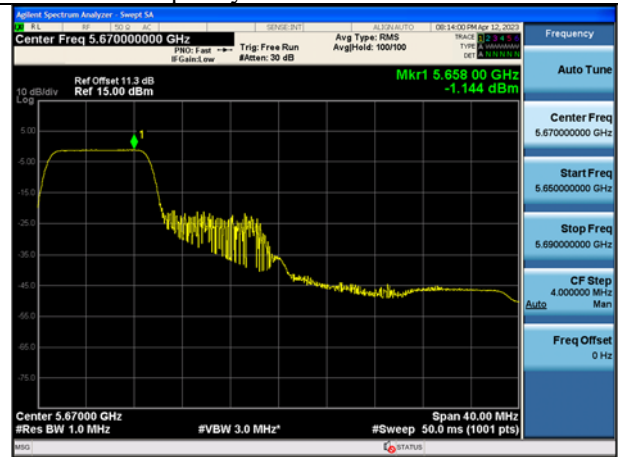

Mode:802.11ax HE40 Tone:106T
Frequency:5510MHz Ant:Chain0

Mode:802.11ax HE40 Tone:106T
Frequency:5590MHz Ant:Chain0

Mode:802.11ax HE40 Tone:106T
Frequency:5670MHz Ant:Chain0

Mode:802.11ax HE40 Tone:106T
Frequency:5510MHz Ant:Chain1

Mode:802.11ax HE40 Tone:106T
Frequency:5590MHz Ant:Chain1

Mode:802.11ax HE40 Tone:106T
Frequency:5670MHz Ant:Chain1

Mode:802.11ax HE40 Tone:242T
Frequency:5510MHz Ant:Chain0

Mode:802.11ax HE40 Tone:242T
Frequency:5590MHz Ant:Chain0