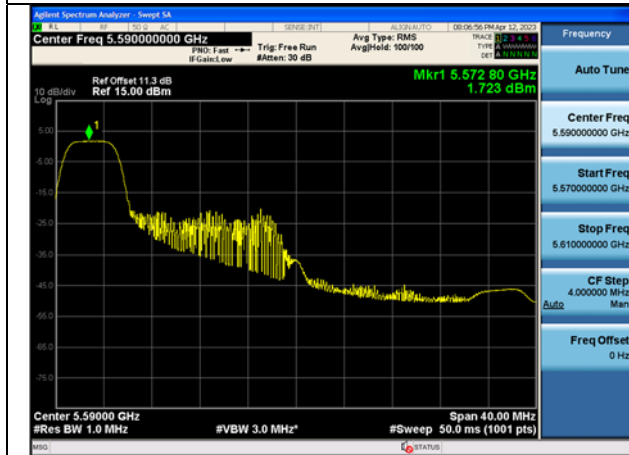

Mode:802.11ax HE40 Tone:52T Frequency:5590MHz
Ant:Chain1