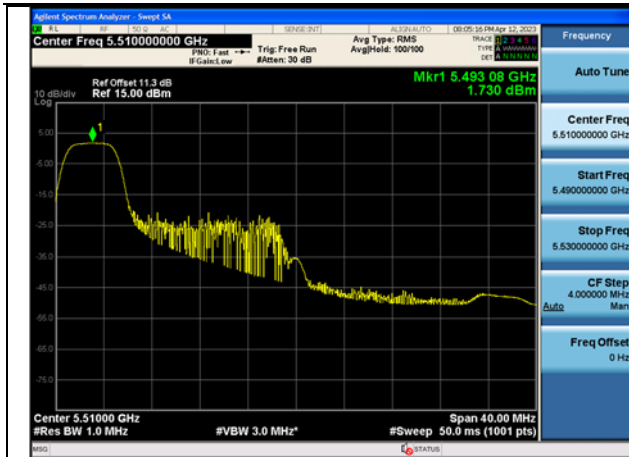

Test Mode: 802.11ax HE40

Mode:802.11ax HE40 Tone:26T Frequency:5510MHz
Ant:Chain0

Mode:802.11ax HE40 Tone:26T Frequency:5590MHz
Ant:Chain0

Mode:802.11ax HE40 Tone:26T Frequency:5670MHz
Ant:Chain0

Mode:802.11ax HE40 Tone:26T Frequency:5510MHz
Ant:Chain1

Mode:802.11ax HE40 Tone:26T Frequency:5590MHz
Ant:Chain1

Mode:802.11ax HE40 Tone:26T Frequency:5670MHz
Ant:Chain1

Mode:802.11ax HE40 Tone:52T Frequency:5510MHz
Ant:Chain0

Mode:802.11ax HE40 Tone:52T Frequency:5590MHz
Ant:Chain0