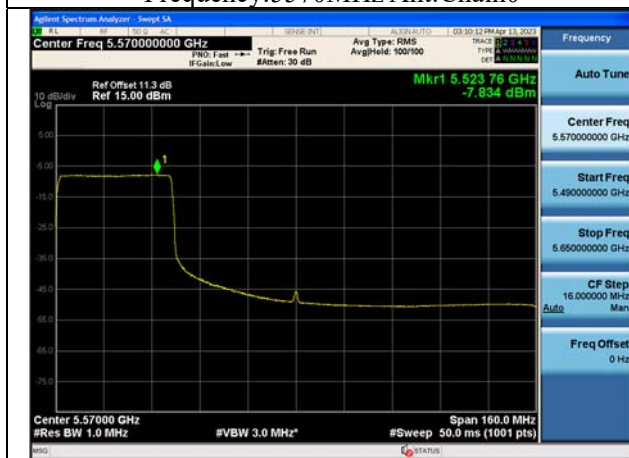

Mode:802.11ax HE80 Tone:996T
Frequency:5610MHz Ant:Chain1

Test Mode: 802.11ac VHT160

Test Mode: 802.11ax HE160

Mode:802.11ax HE160 Tone:242T
Frequency:5570MHz Ant:Chain0

Mode:802.11ax HE160 Tone:242T
Frequency:5570MHz Ant:Chain1