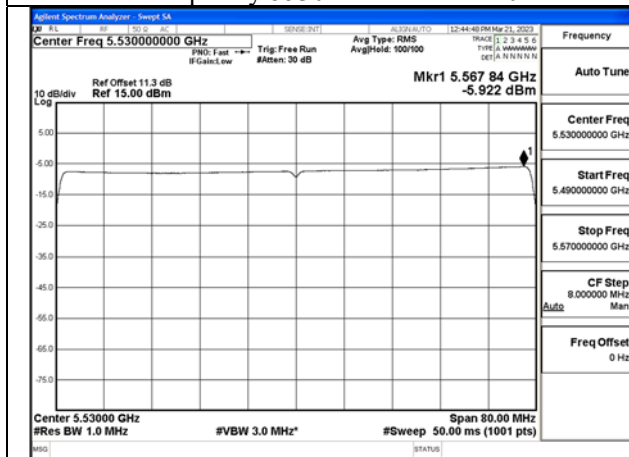

Mode:802.11ax HE80 Tone:242T
Frequency:5610MHz Ant:Chain1

Mode:802.11ax HE80 Tone:484T
Frequency:5530MHz Ant:Chain0

Mode:802.11ax HE80 Tone:484T
Frequency:5610MHz Ant:Chain0

Mode:802.11ax HE80 Tone:484T
Frequency:5530MHz Ant:Chain1

Mode:802.11ax HE80 Tone:484T
Frequency:5610MHz Ant:Chain1

Mode:802.11ax HE80 Tone:996T
Frequency:5530MHz Ant:Chain0

Mode:802.11ax HE80 Tone:996T
Frequency:5610MHz Ant:Chain0

Mode:802.11ax HE80 Tone:996T
Frequency:5530MHz Ant:Chain1