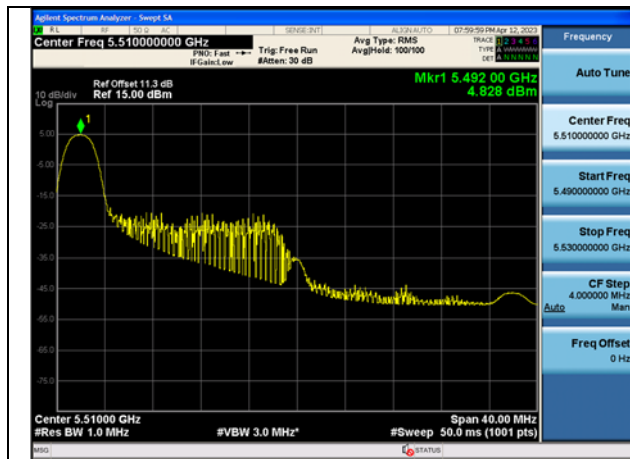

Test Mode: 802.11ax HE40

Mode:802.11ax HE40 Tone:26T Frequency:5510MHz
Ant:Chain0

Mode:802.11ax HE40 Tone:26T Frequency:5590MHz
Ant:Chain0

Mode:802.11ax HE40 Tone:26T Frequency:5670MHz
Ant:Chain0

Mode:802.11ax HE40 Tone:26T Frequency:5510MHz
Ant:Chain1