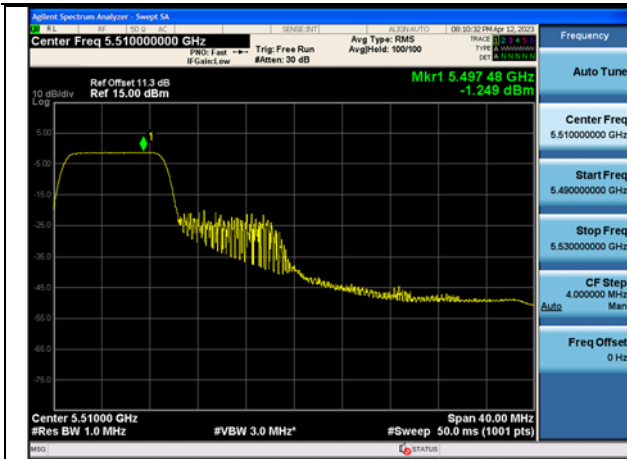

Mode:802.11ax HE40 Tone:106T
Frequency:5510MHz Ant:Chain0