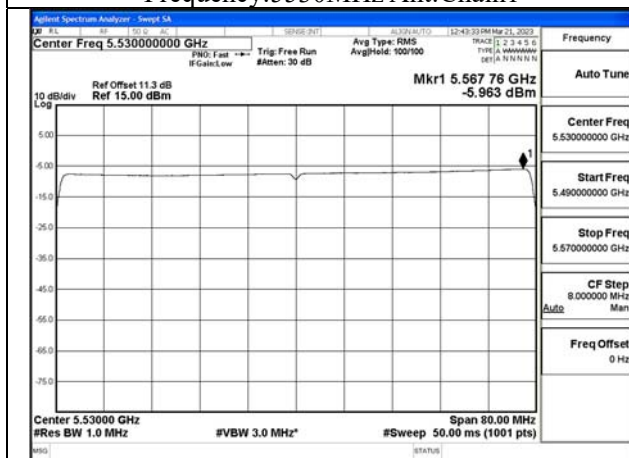

Mode:802.11ax HE80 Tone:242T
Frequency:5610MHz Ant:Chain1

Mode:802.11ax HE80 Tone:484T
Frequency:5530MHz Ant:Chain0

Mode:802.11ax HE80 Tone:484T
Frequency:5610MHz Ant:Chain0

Mode:802.11ax HE80 Tone:484T
Frequency:5530MHz Ant:Chain1

Mode:802.11ax HE80 Tone:484T
Frequency:5610MHz Ant:Chain1

Mode:802.11ax HE80 Tone:996T
Frequency:5530MHz Ant:Chain0

Mode:802.11ax HE80 Tone:996T
Frequency:5610MHz Ant:Chain0

Mode:802.11ax HE80 Tone:996T
Frequency:5530MHz Ant:Chain1