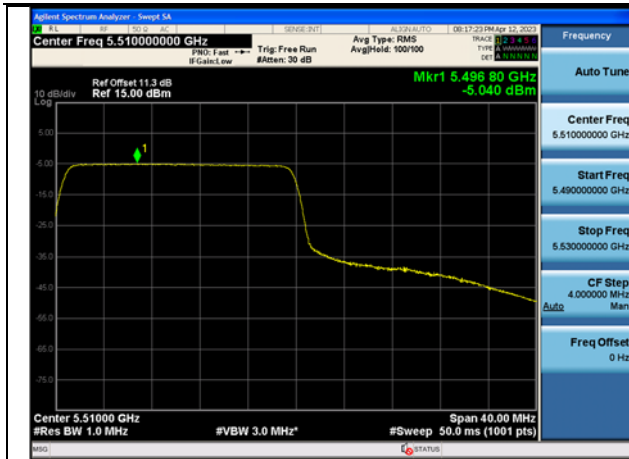

Mode:802.11ax HE40 Tone:106T
Frequency:5510MHz Ant:Chain0

Mode:802.11ax HE40 Tone:106T
Frequency:5590MHz Ant:Chain0

Mode:802.11ax HE40 Tone:106T
Frequency:5670MHz Ant:Chain0

Mode:802.11ax HE40 Tone:106T
Frequency:5510MHz Ant:Chain1

Mode:802.11ax HE40 Tone:106T
Frequency:5590MHz Ant:Chain1

Mode:802.11ax HE40 Tone:106T
Frequency:5670MHz Ant:Chain1

Mode:802.11ax HE40 Tone:242T
Frequency:5510MHz Ant:Chain0

Mode:802.11ax HE40 Tone:242T
Frequency:5590MHz Ant:Chain0