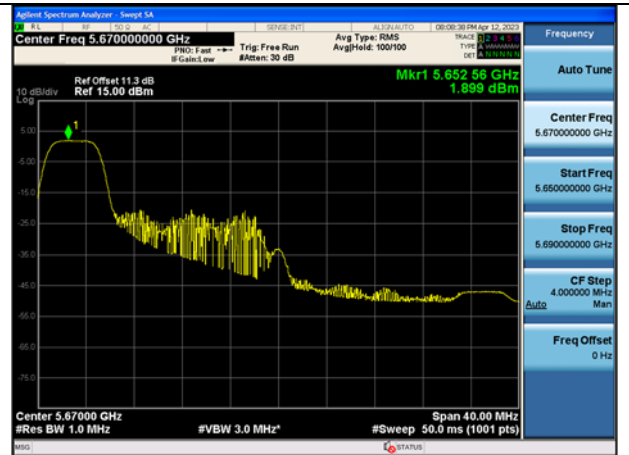

Mode:802.11ax HE40 Tone:26T Frequency:5590MHz
Ant:Chain1

Mode:802.11ax HE40 Tone:26T Frequency:5670MHz
Ant:Chain1

Mode:802.11ax HE40 Tone:52T Frequency:5510MHz
Ant:Chain0

Mode:802.11ax HE40 Tone:52T Frequency:5590MHz
Ant:Chain0

Mode:802.11ax HE40 Tone:52T Frequency:5670MHz
Ant:Chain0

Mode:802.11ax HE40 Tone:52T Frequency:5510MHz
Ant:Chain1

Mode:802.11ax HE40 Tone:52T Frequency:5590MHz
Ant:Chain1

Mode:802.11ax HE40 Tone:52T Frequency:5670MHz
Ant:Chain1