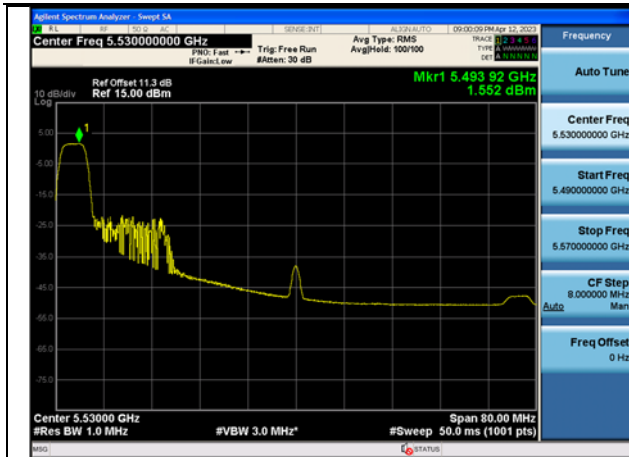

Mode:802.11ax HE40 Tone:484T
Frequency:5590MHz Ant:Chain1

Mode:802.11ax HE40 Tone:484T
Frequency:5670MHz Ant:Chain1

Test Mode: 802.11ac VHT80

Test Mode: 802.11ax HE80

Mode:802.11ax HE80 Tone:52T Frequency:5530MHz
Ant:Chain1