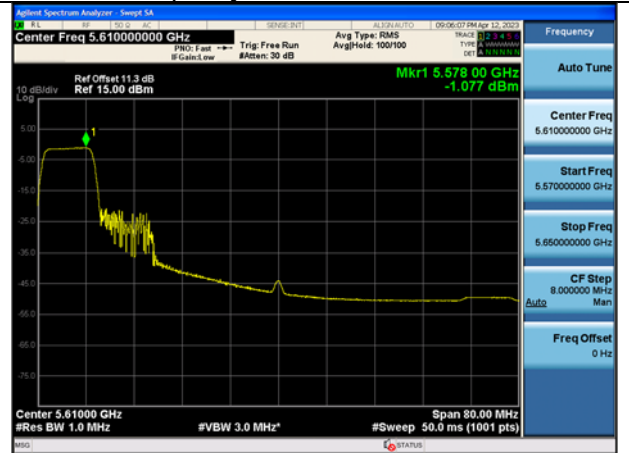

Mode:802.11ax HE80 Tone:106T
Frequency:5610MHz Ant:Chain1