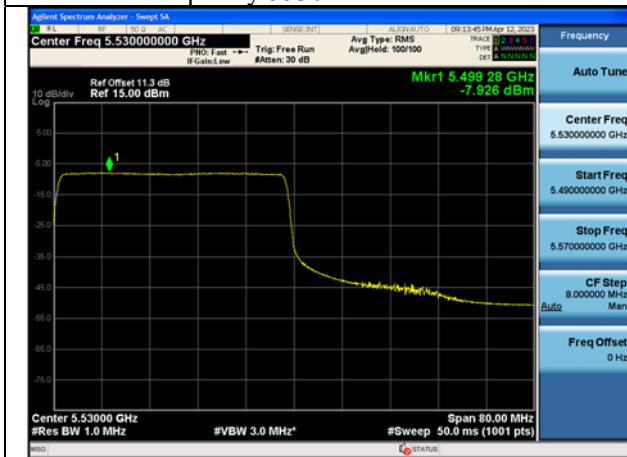

Mode:802.11ax HE80 Tone:106T
Frequency:5610MHz Ant:Chain1

Mode:802.11ax HE80 Tone:242T
Frequency:5530MHz Ant:Chain0

Mode:802.11ax HE80 Tone:242T
Frequency:5610MHz Ant:Chain0

Mode:802.11ax HE80 Tone:242T
Frequency:5530MHz Ant:Chain1

Mode:802.11ax HE80 Tone:242T
Frequency:5610MHz Ant:Chain1

Mode:802.11ax HE80 Tone:484T
Frequency:5530MHz Ant:Chain0

Mode:802.11ax HE80 Tone:484T
Frequency:5610MHz Ant:Chain0

Mode:802.11ax HE80 Tone:484T
Frequency:5530MHz Ant:Chain1