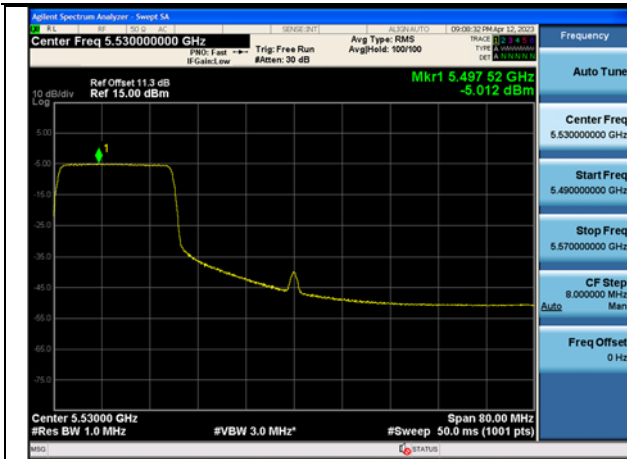

Mode:802.11ax HE80 Tone:52T Frequency:5610MHz
Ant:Chain1

Mode:802.11ax HE80 Tone:106T
Frequency:5530MHz Ant:Chain0

Mode:802.11ax HE80 Tone:106T
Frequency:5610MHz Ant:Chain0

Mode:802.11ax HE80 Tone:106T
Frequency:5530MHz Ant:Chain1

Mode:802.11ax HE80 Tone:106T
Frequency:5610MHz Ant:Chain1

Mode:802.11ax HE80 Tone:242T
Frequency:5530MHz Ant:Chain0

Mode:802.11ax HE80 Tone:242T
Frequency:5610MHz Ant:Chain0

Mode:802.11ax HE80 Tone:242T
Frequency:5530MHz Ant:Chain1