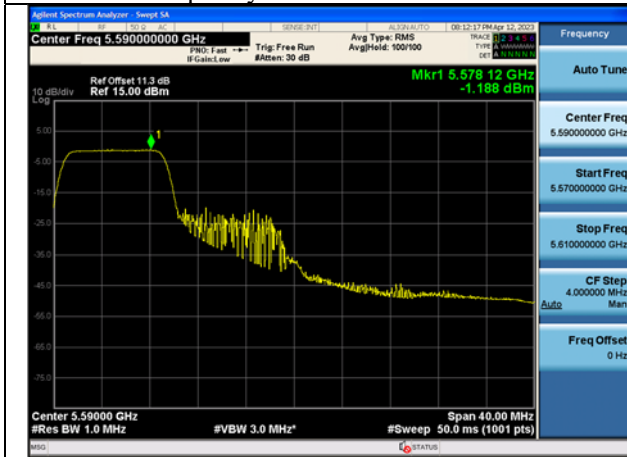

Mode:802.11ax HE40 Tone:106T
Frequency:5510MHz Ant:Chain0

Mode:802.11ax HE40 Tone:106T
Frequency:5590MHz Ant:Chain0

Mode:802.11ax HE40 Tone:106T
Frequency:5670MHz Ant:Chain0

Mode:802.11ax HE40 Tone:106T
Frequency:5510MHz Ant:Chain1

Mode:802.11ax HE40 Tone:106T
Frequency:5590MHz Ant:Chain1

Mode:802.11ax HE40 Tone:106T
Frequency:5670MHz Ant:Chain1

Mode:802.11ax HE40 Tone:242T
Frequency:5510MHz Ant:Chain0

Mode:802.11ax HE40 Tone:242T
Frequency:5590MHz Ant:Chain0