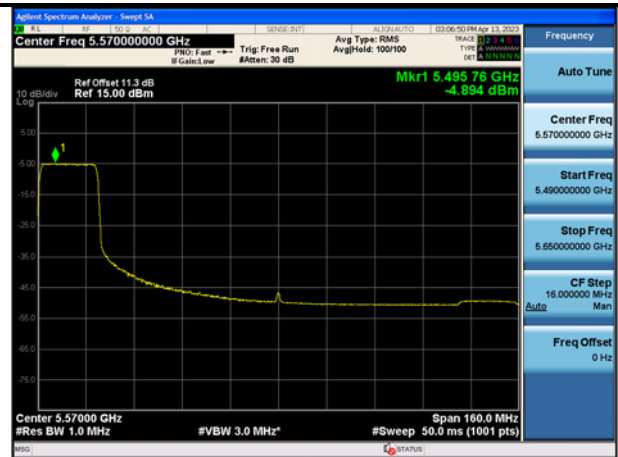

Mode:802.11ax HE80 Tone:996T
Frequency:5610MHz Ant:Chain1

Test Mode: 802.11ac VHT160

Test Mode: 802.11ax HE160

Mode:802.11ax HE160 Tone:242T
Frequency:5570MHz Ant:Chain0

Mode:802.11ax HE160 Tone:242T
Frequency:5570MHz Ant:Chain1