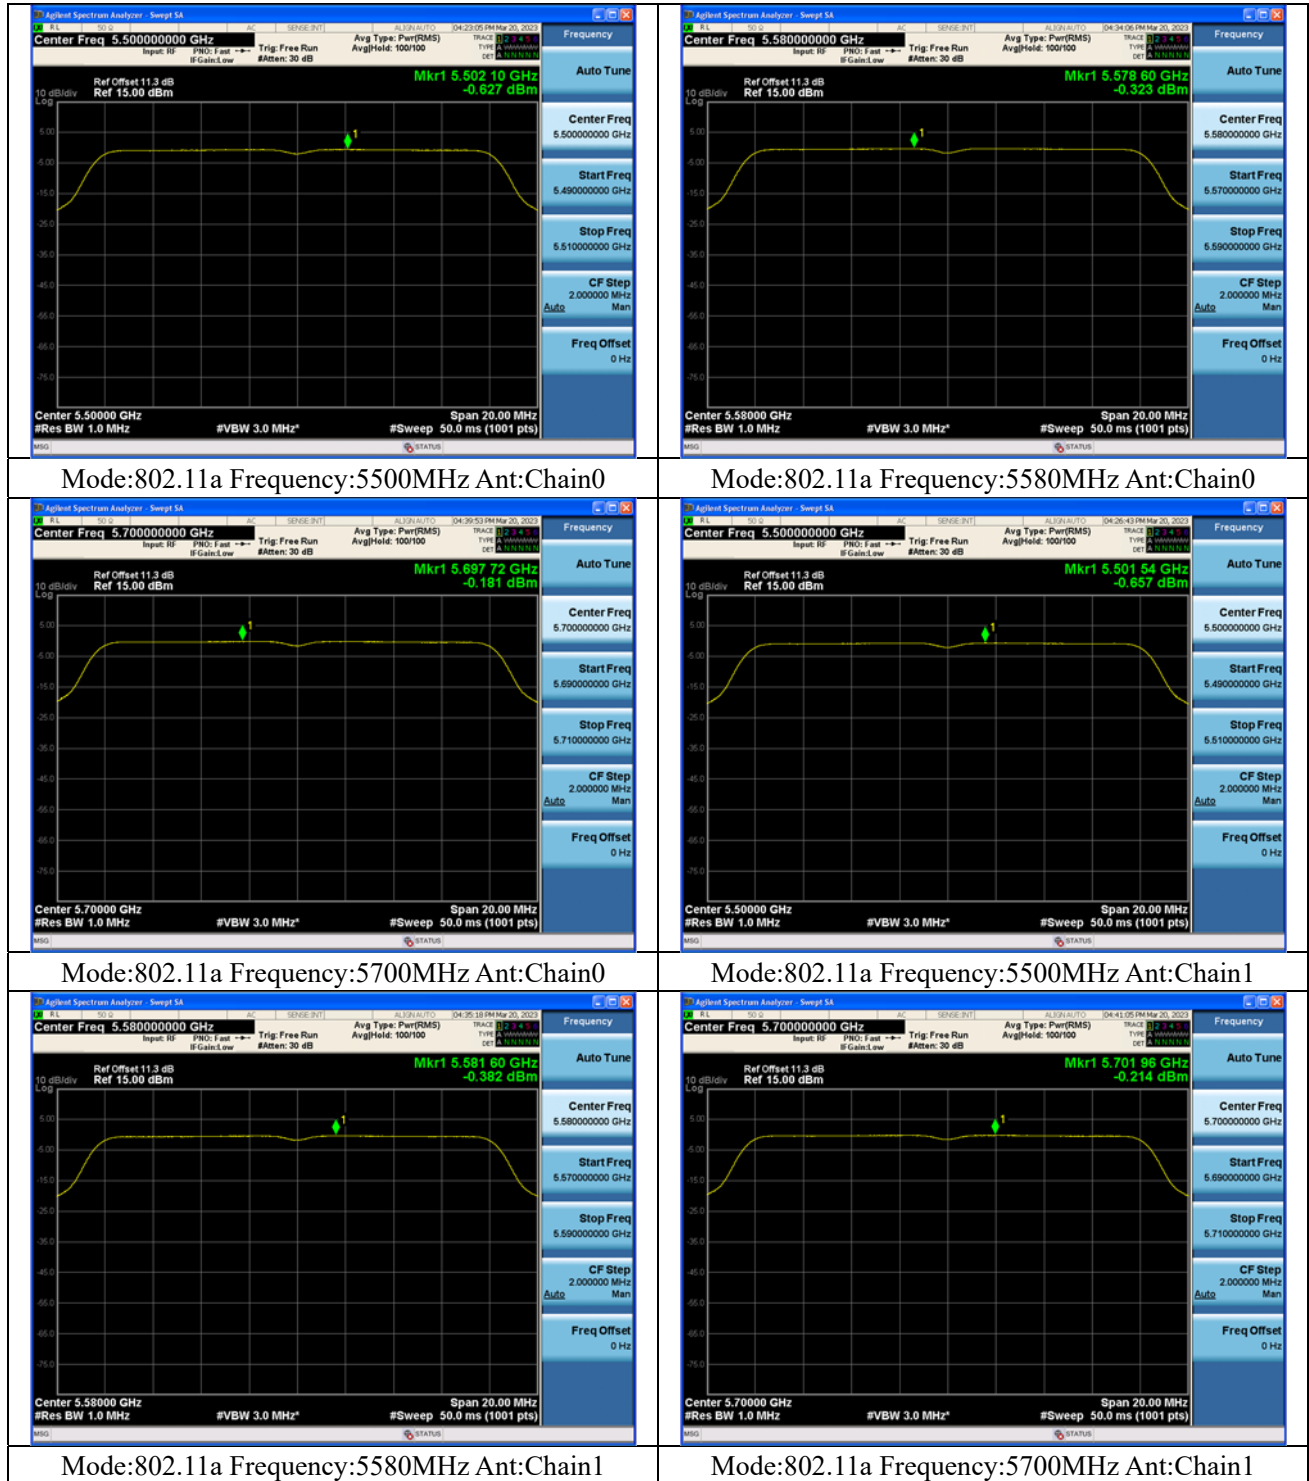

Test Mode: 802.11a