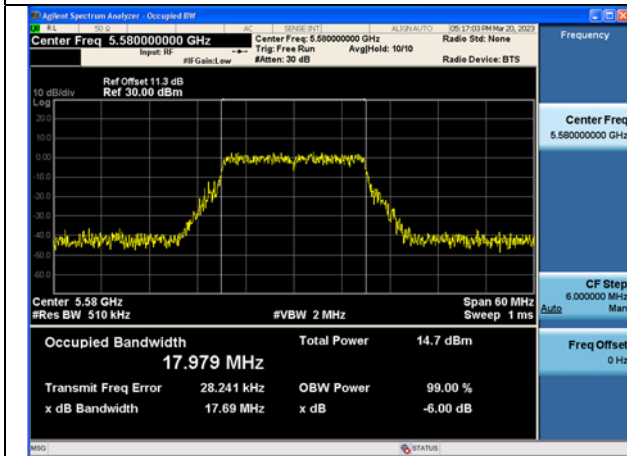

Test Mode: 802.11ac VHT20

Test Mode:802.11ac VHT20 5500MHz Chain0

Test Mode:802.11ac VHT20 5580MHz Chain0

Test Mode:802.11ac VHT20 5700MHz Chain0

Test Mode:802.11ac VHT20 5500MHz Chain1

Test Mode:802.11ac VHT20 5580MHz Chain1

Test Mode:802.11ac VHT20 5700MHz Chain1

Test Mode: 802.11ax HE20

Test Mode:802.11ax HE20 5500MHz Chain0

Test Mode:802.11ax HE20 5580MHz Chain0

Test Mode:802.11ax HE20 5700MHz Chain0

Test Mode:802.11ax HE20 5500MHz Chain1