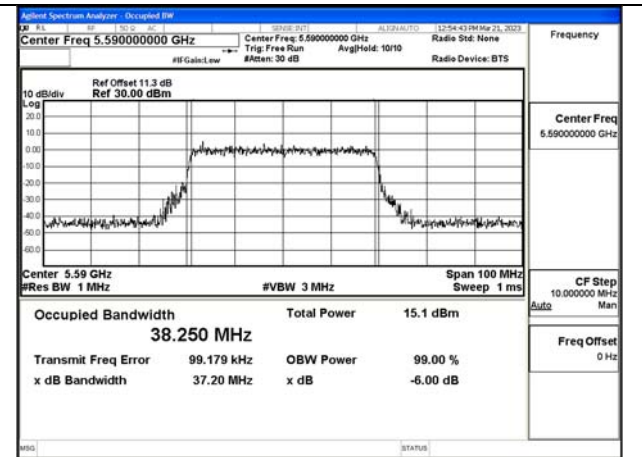

Test Mode:802.11ac VHT40 5670MHz Chain0

Test Mode:802.11ac VHT40 5510MHz Chain1

Test Mode:802.11ac VHT40 5590MHz Chain1

Test Mode:802.11ac VHT40 5670MHz Chain1

Test Mode: 802.11ax HE40

Test Mode:802.11ax HE40 5510MHz Chain0