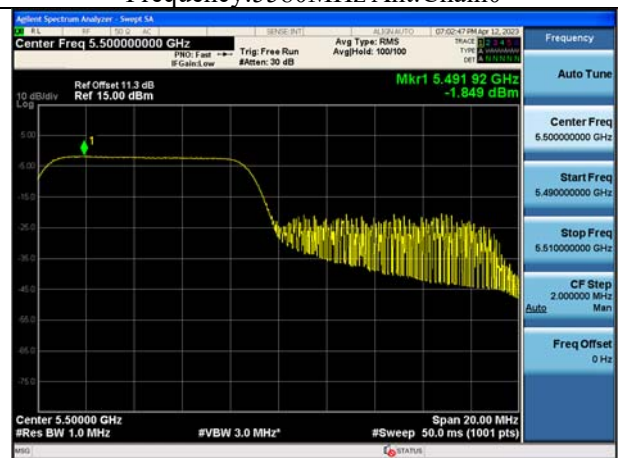

Mode:802.11ax HE20 Tone:106T
Frequency:5500MHz Ant:Chain1