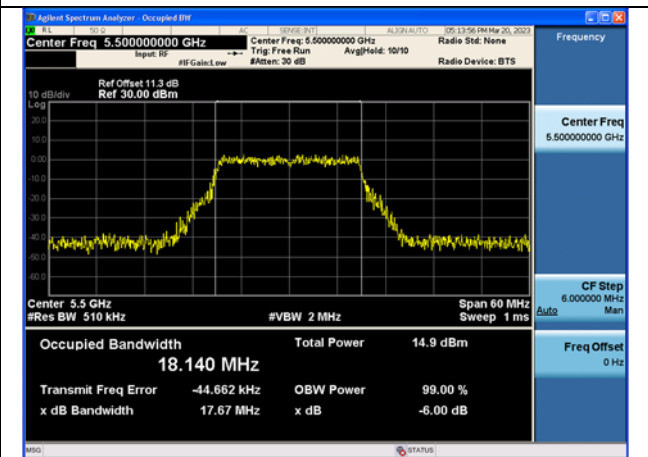

Test Mode: 802.11ac VHT20

Test Mode:802.11ac VHT20 5500MHz Chain0

Test Mode:802.11ac VHT20 5580MHz Chain0

Test Mode:802.11ac VHT20 5700MHz Chain0

Test Mode:802.11ac VHT20 5500MHz Chain1

Test Mode:802.11ac VHT20 5580MHz Chain1

Test Mode:802.11ac VHT20 5700MHz Chain1

Test Mode: 802.11ax HE20

Test Mode:802.11ax HE20 5500MHz Chain0

Test Mode:802.11ax HE20 5580MHz Chain0

Test Mode:802.11ax HE20 5700MHz Chain0

Test Mode:802.11ax HE20 5500MHz Chain1