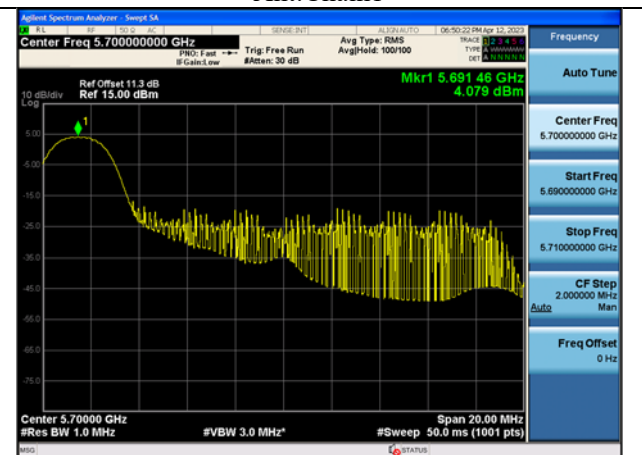

Mode:802.11ax HE20 Tone:26T Frequency:5580MHz
Ant:Chain0

Mode:802.11ax HE20 Tone:26T Frequency:5700MHz
Ant:Chain0

Mode:802.11ax HE20 Tone:26T Frequency:5500MHz
Ant:Chain1

Mode:802.11ax HE20 Tone:26T Frequency:5580MHz
Ant:Chain1

Mode:802.11ax HE20 Tone:26T Frequency:5700MHz
Ant:Chain1

Mode:802.11ax HE20 Tone:52T Frequency:5500MHz
Ant:Chain0

Mode:802.11ax HE20 Tone:52T Frequency:5580MHz
Ant:Chain0

Mode:802.11ax HE20 Tone:52T Frequency:5700MHz
Ant:Chain0