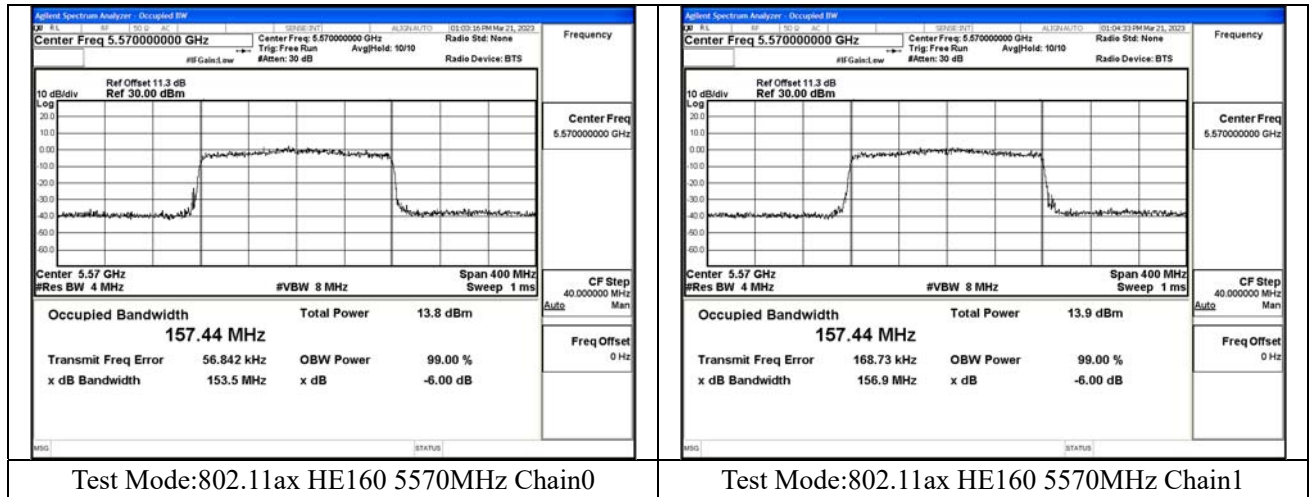

Test Mode: 802.11ax HE80

Test Mode:802.11ax HE80 5530MHz Chain0

Test Mode:802.11ax HE80 5610MHz Chain0

Test Mode:802.11ax HE80 5530MHz Chain1

Test Mode:802.11ax HE80 5610MHz Chain1

Test Mode: 802.11ac VHT160

Test Mode:802.11ac VHT160 5570MHz Chain0

Test Mode:802.11ac VHT160 5570MHz Chain1

Test Mode: 802.11ax HE160

Transmitter Power Spectral Density

Offset 11.3dB = Attenuator + Temporary antenna connector loss + Cable loss