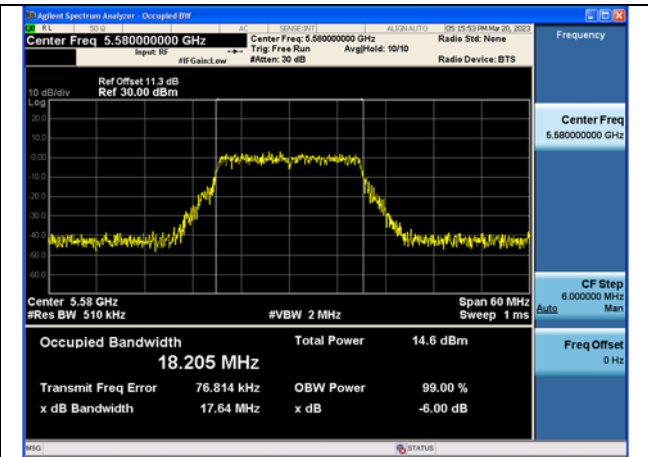

Test Mode: 802.11ac VHT20

Test Mode:802.11ac VHT20 5500MHz Chain0

Test Mode:802.11ac VHT20 5580MHz Chain0

Test Mode:802.11ac VHT20 5700MHz Chain0

Test Mode:802.11ac VHT20 5500MHz Chain1

Test Mode:802.11ac VHT20 5580MHz Chain1

Test Mode:802.11ac VHT20 5700MHz Chain1

Test Mode: 802.11ax HE20

Test Mode:802.11ax HE20 5500MHz Chain0

Test Mode:802.11ax HE20 5580MHz Chain0

Test Mode:802.11ax HE20 5700MHz Chain0

Test Mode:802.11ax HE20 5500MHz Chain1