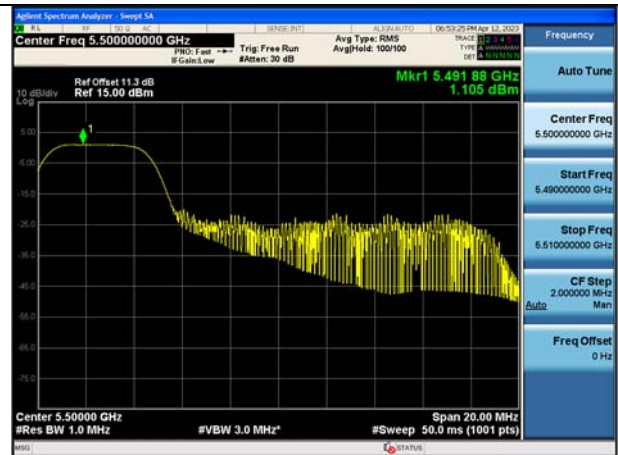

Mode:802.11ax HE20 Tone:26T Frequency:5700MHz
Ant:Chain1

Mode:802.11ax HE20 Tone:52T Frequency:5500MHz
Ant:Chain0

Mode:802.11ax HE20 Tone:52T Frequency:5580MHz
Ant:Chain0

Mode:802.11ax HE20 Tone:52T Frequency:5700MHz
Ant:Chain0