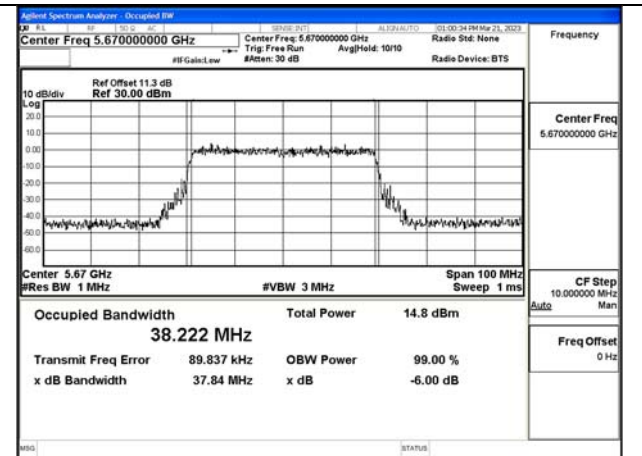

Test Mode:802.11ax HE40 5670MHz Chain1