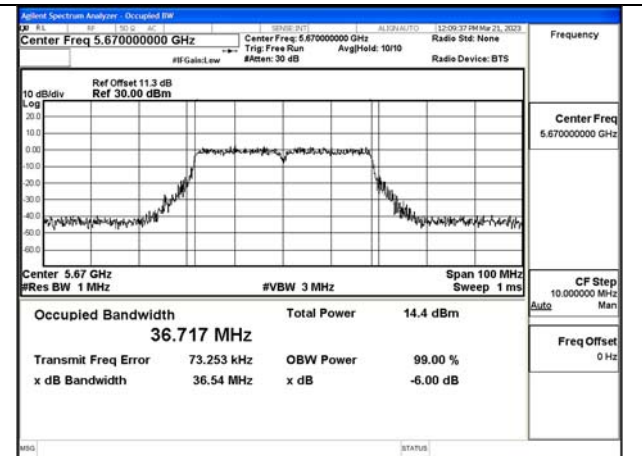

Test Mode:802.11ac VHT40 5670MHz Chain1