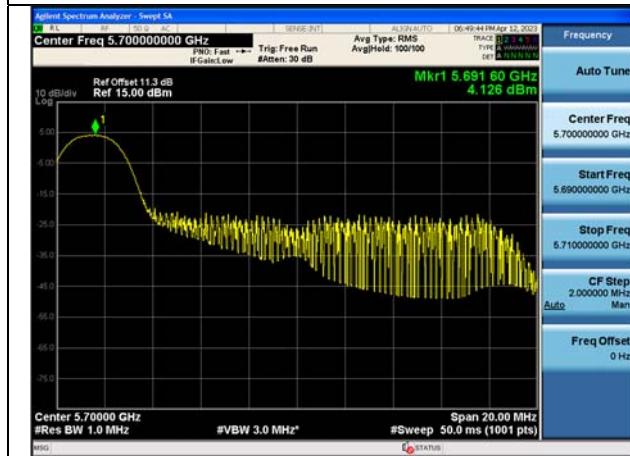

Mode:802.11ax HE20 Tone:26T Frequency:5700MHz
Ant:Chain0