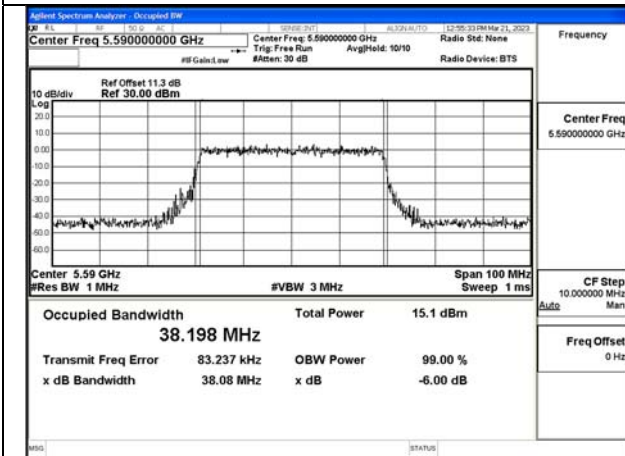

Test Mode:802.11ax HE40 5590MHz Chain1