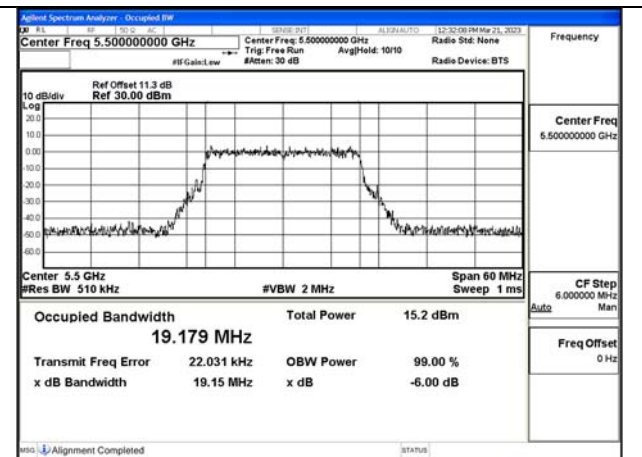

Test Mode: 802.11ac VHT20

Test Mode:802.11ac VHT20 5500MHz Chain0

Test Mode:802.11ac VHT20 5580MHz Chain0

Test Mode:802.11ac VHT20 5700MHz Chain0

Test Mode:802.11ac VHT20 5500MHz Chain1

Test Mode:802.11ac VHT20 5580MHz Chain1

Test Mode:802.11ac VHT20 5700MHz Chain1

Test Mode: 802.11ax HE20

Test Mode:802.11ax HE20 5500MHz Chain0

Test Mode:802.11ax HE20 5580MHz Chain0

Test Mode:802.11ax HE20 5700MHz Chain0

Test Mode:802.11ax HE20 5500MHz Chain1