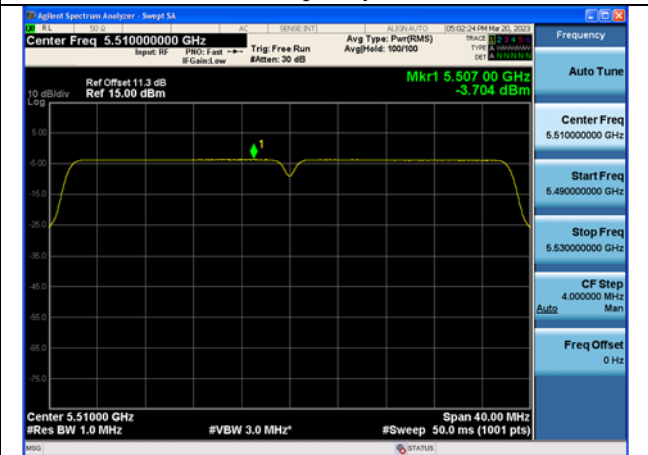

Mode:802.11n HT40 Frequency:5510MHz Ant:Chain1