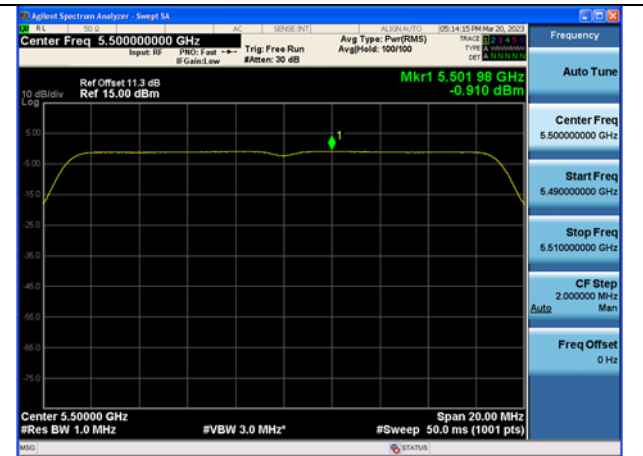

802.11ax HE160	Chain0	26T	0	4.654	---	---	---	---
802.11ax HE160	Chain1	26T	0	4.380	---	---	---	---
802.11ax HE160	MIMO	26T	0	7.529	---	---	---	---
802.11ax HE160	Chain0	52T	0	1.760	---	---	---	---
802.11ax HE160	Chain1	52T	0	1.598	---	---	---	---
802.11ax HE160	MIMO	52T	0	4.690	---	---	---	---
802.11ax HE160	Chain0	106T	0	-1.174	---	---	---	---
802.11ax HE160	Chain1	106T	0	-1.264	---	---	---	---
802.11ax HE160	MIMO	106T	0	1.792	---	---	---	---
802.11ax HE160	Chain0	242T	0	-4.898	---	---	---	---
802.11ax HE160	Chain1	242T	0	-4.894	---	---	---	---
802.11ax HE160	MIMO	242T	0	-1.886	---	---	---	---
802.11ax HE160	Chain0	484T	0	-7.834	---	---	---	---
802.11ax HE160	Chain1	484T	0	-7.748	---	---	---	---
802.11ax HE160	MIMO	484T	0	-4.780	---	---	---	---
802.11ax HE160	Chain0	996T	0	-10.229	---	---	---	---
802.11ax HE160	Chain1	996T	0	-10.240	---	---	---	---
802.11ax HE160	MIMO	996T	0	-7.224	---	---	---	---
802.11ax HE160	Chain0	1992T	0	-7.927	---	---	---	---
802.11ax HE160	Chain1	1992T	0	-7.907	---	---	---	---
802.11ax HE160	MIMO	1992T	0	-4.907	---	---	---	---

Test Mode: 802.11a

Test Mode: 802.11n HT20

Test Mode: 802.11ac VHT20

Mode:802.11ac VHT20 Frequency:5500MHz
Ant:Chain0

Mode:802.11ac VHT20 Frequency:5580MHz
Ant:Chain0

Mode:802.11ac VHT20 Frequency:5700MHz
Ant:Chain0