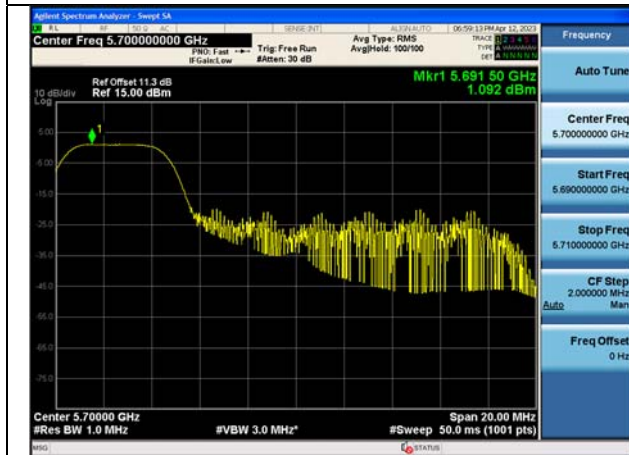

Mode:802.11ax HE20 Tone:52T Frequency:5700MHz
Ant:Chain0