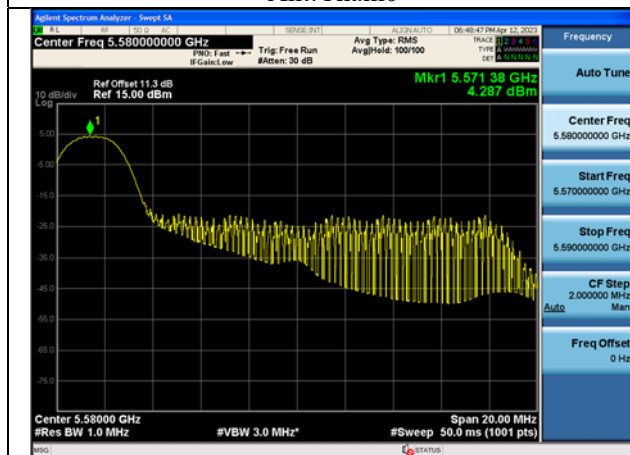

Mode:802.11ax HE20 Tone:26T Frequency:5580MHz
Ant:Chain1