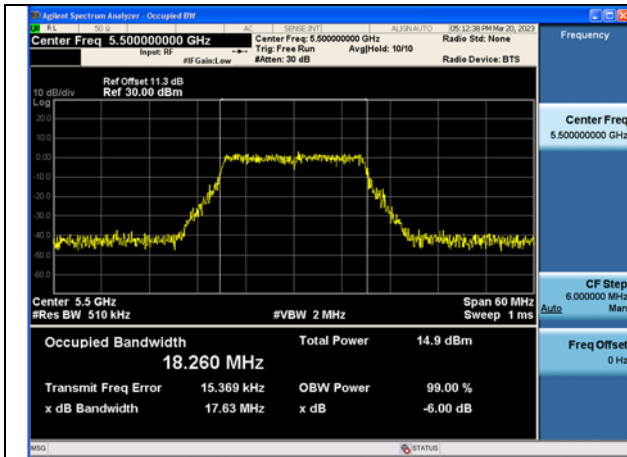

Test Mode: 802.11ac VHT20

Test Mode:802.11ac VHT20 5500MHz Chain0

Test Mode:802.11ac VHT20 5580MHz Chain0

Test Mode:802.11ac VHT20 5700MHz Chain0

Test Mode:802.11ac VHT20 5500MHz Chain1

Test Mode:802.11ac VHT20 5580MHz Chain1

Test Mode:802.11ac VHT20 5700MHz Chain1

Test Mode: 802.11ax HE20

Test Mode:802.11ax HE20 5500MHz Chain0

Test Mode:802.11ax HE20 5580MHz Chain0

Test Mode:802.11ax HE20 5700MHz Chain0

Test Mode:802.11ax HE20 5500MHz Chain1