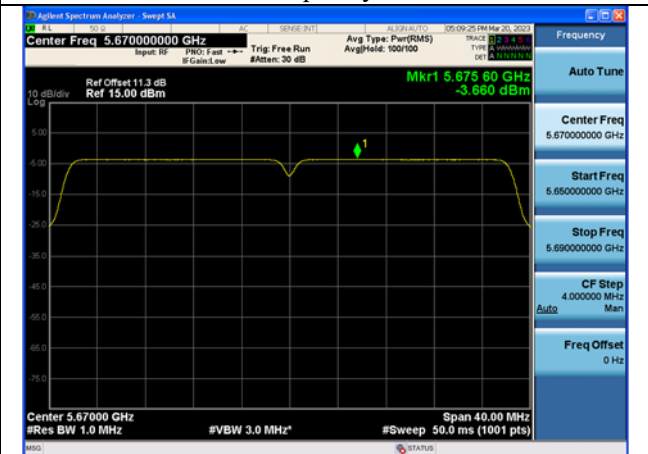

Mode:802.11n HT40 Frequency:5670MHz Ant:Chain1