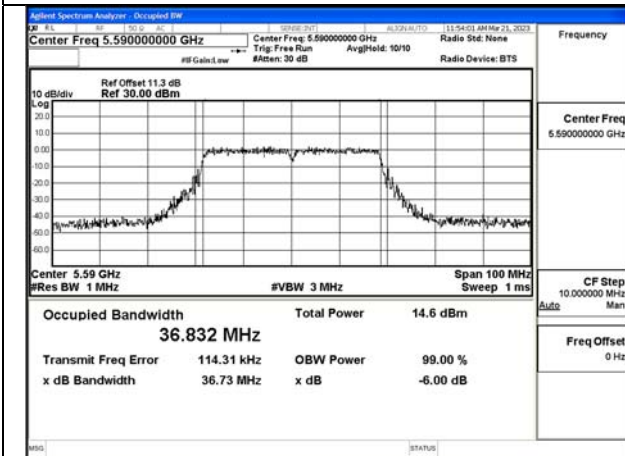

Test Mode:802.11ac VHT40 5590MHz Chain1