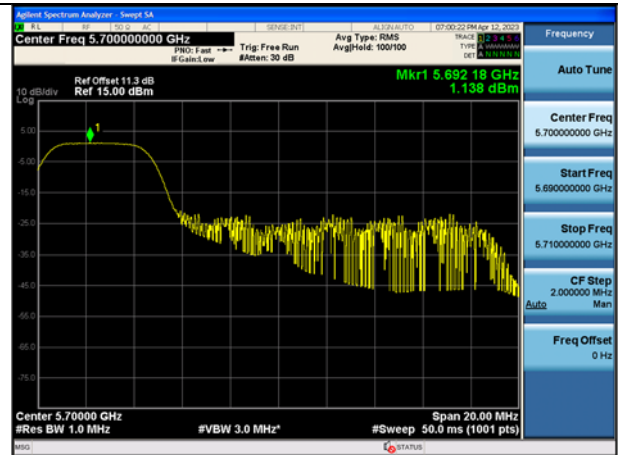

Mode:802.11ax HE20 Tone:52T Frequency:5700MHz
Ant:Chain1