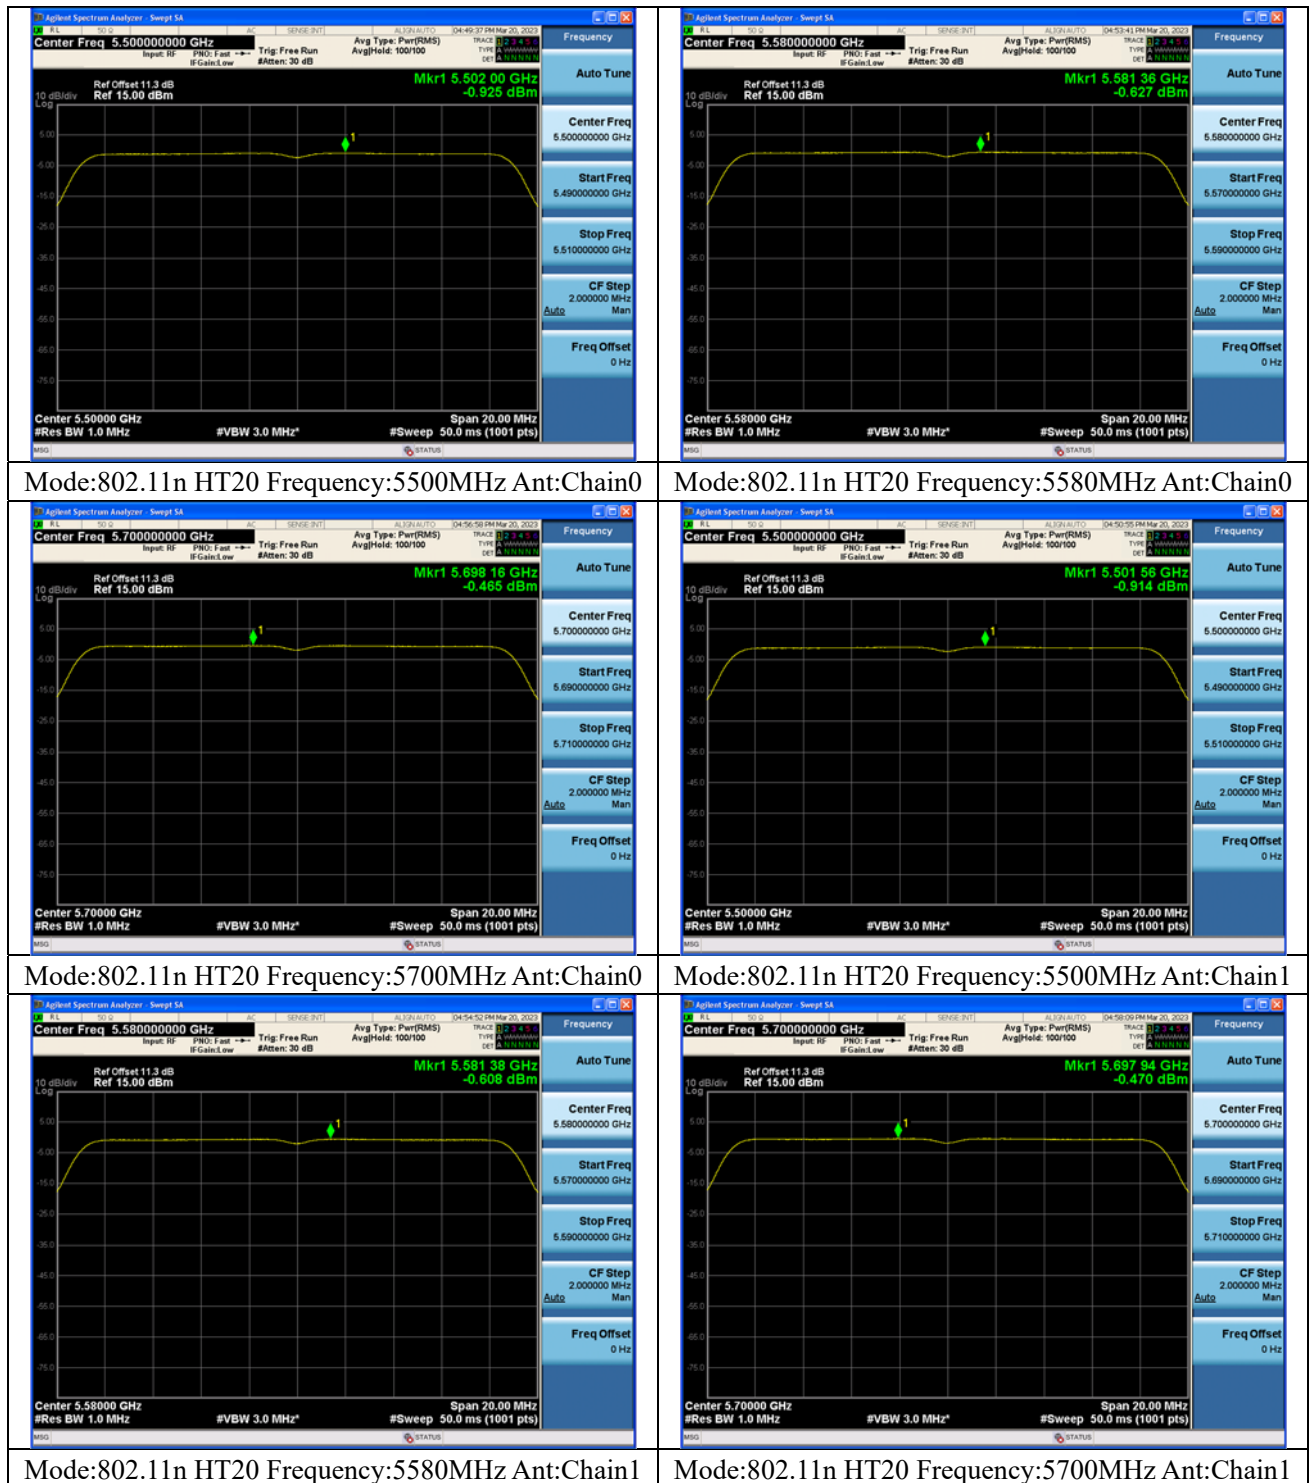

Test Mode: 802.11n HT20