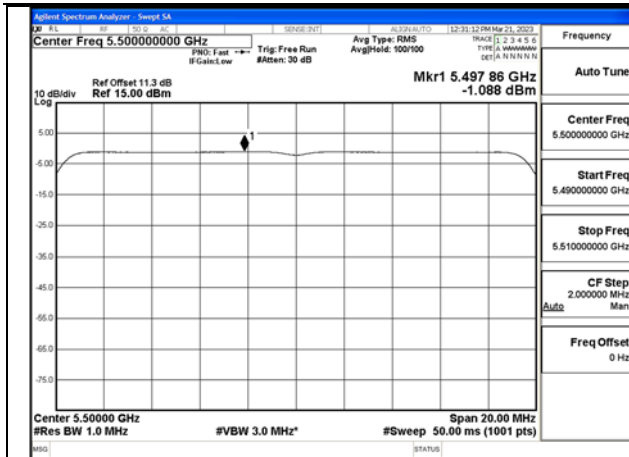

Mode:802.11ax HE20 Tone:242T
Frequency:5500MHz Ant:Chain0