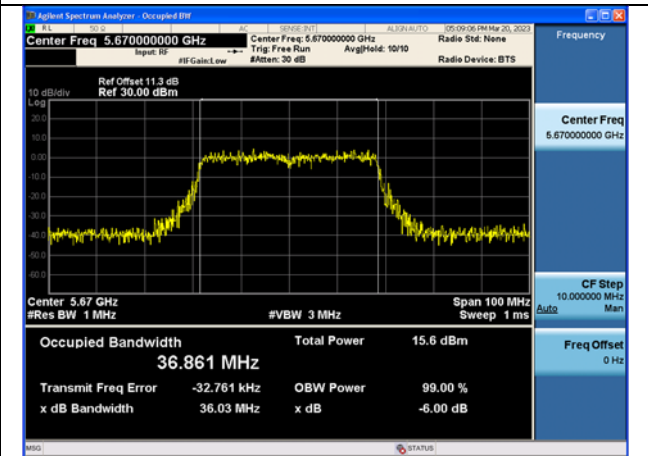

Test Mode:802.11n HT40 5670MHz Chain1