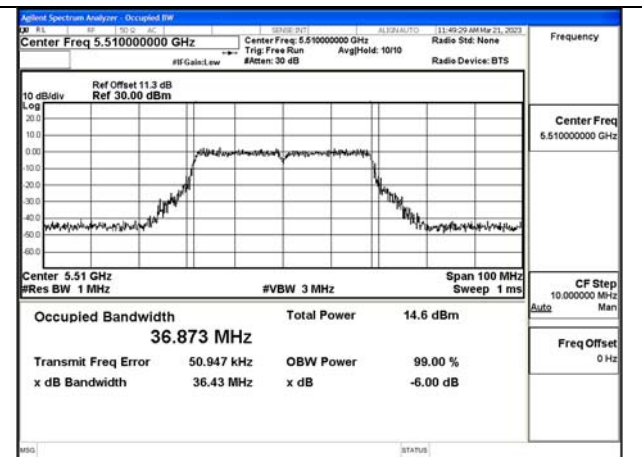

Test Mode:802.11n HT40 5510MHz Chain1

Test Mode:802.11n HT40 5590MHz Chain1

Test Mode:802.11n HT40 5670MHz Chain1

Test Mode: 802.11ac VHT40

Test Mode:802.11ac VHT40 5510MHz Chain0

Test Mode:802.11ac VHT40 5590MHz Chain0