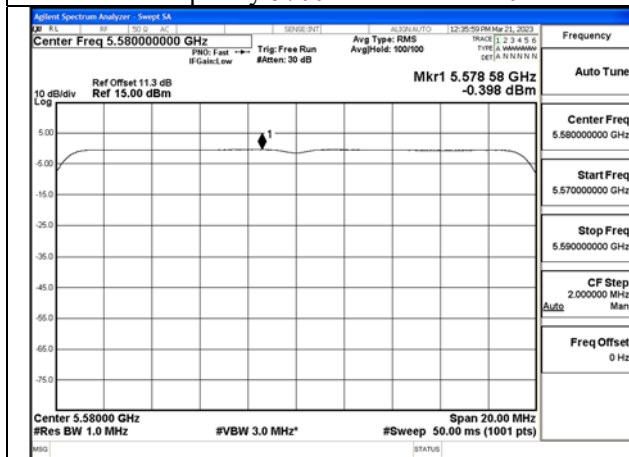

Mode:802.11ax HE20 Tone:242T
Frequency:5580MHz Ant:Chain1