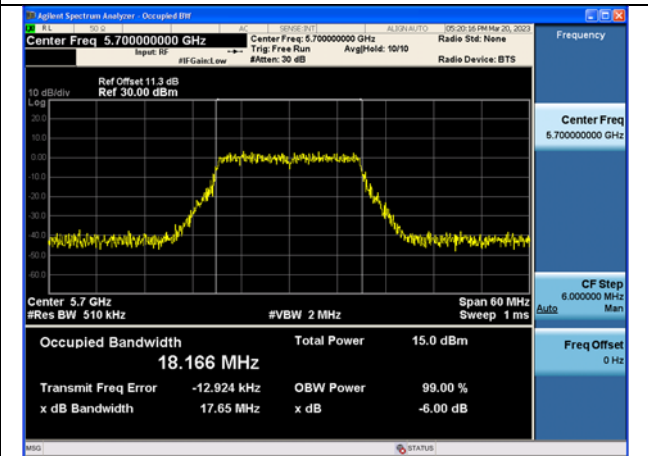

Test Mode: 802.11ac VHT20

Test Mode:802.11ac VHT20 5500MHz Chain0

Test Mode:802.11ac VHT20 5580MHz Chain0

Test Mode:802.11ac VHT20 5700MHz Chain0

Test Mode:802.11ac VHT20 5500MHz Chain1

Test Mode:802.11ac VHT20 5580MHz Chain1

Test Mode:802.11ac VHT20 5700MHz Chain1

Test Mode: 802.11ax HE20

Test Mode:802.11ax HE20 5500MHz Chain0

Test Mode:802.11ax HE20 5580MHz Chain0

Test Mode:802.11ax HE20 5700MHz Chain0

Test Mode:802.11ax HE20 5500MHz Chain1