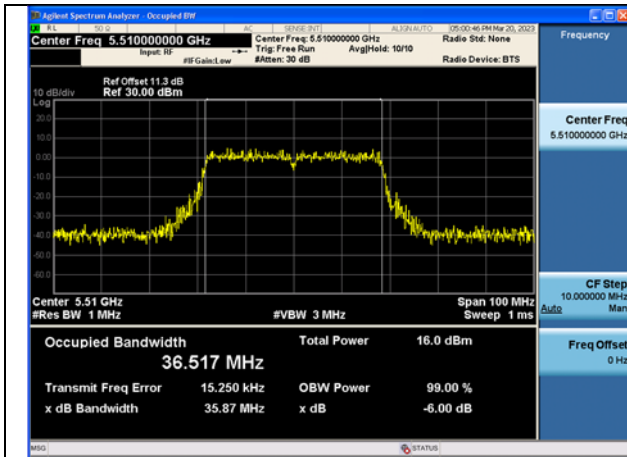

Test Mode: 802.11n HT40

Test Mode:802.11n HT40 5510MHz Chain0