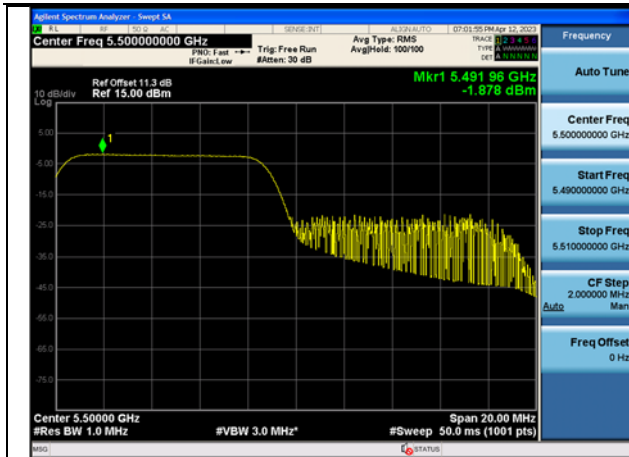

Mode:802.11ax HE20 Tone:106T
Frequency:5500MHz Ant:Chain0