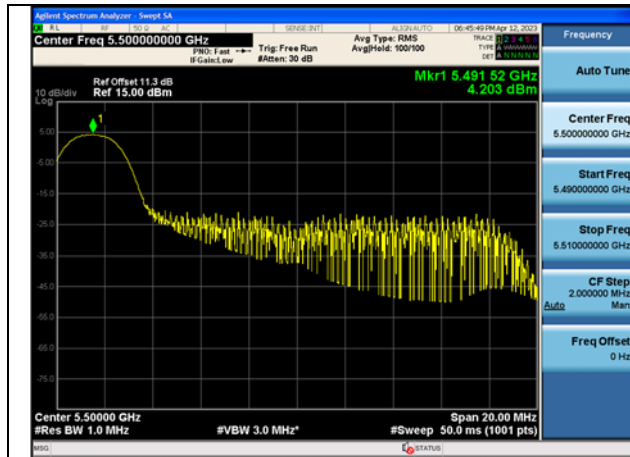

Mode:802.11ac VHT20 Frequency:5500MHz
Ant:Chain1

Mode:802.11ac VHT20 Frequency:5580MHz
Ant:Chain1

Mode:802.11ac VHT20 Frequency:5700MHz
Ant:Chain1

Test Mode: 802.11ax HE20

Mode:802.11ax HE20 Tone:26T Frequency:5500MHz
Ant:Chain0