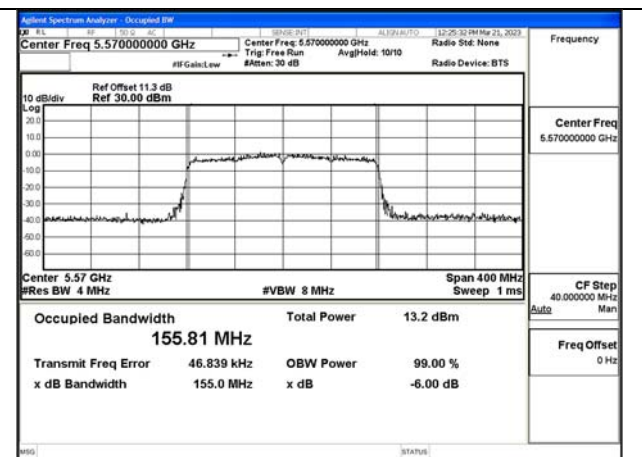

Test Mode: 802.11ax HE80

Test Mode:802.11ax HE80 5530MHz Chain0

Test Mode:802.11ax HE80 5610MHz Chain0

Test Mode:802.11ax HE80 5530MHz Chain1

Test Mode:802.11ax HE80 5610MHz Chain1

Test Mode: 802.11ac VHT160

Test Mode:802.11ac VHT160 5570MHz Chain0

Test Mode:802.11ac VHT160 5570MHz Chain1

Test Mode: 802.11ax HE160

Transmitter Power Spectral Density

Offset 11.3dB = Attenuator + Temporary antenna connector loss + Cable loss