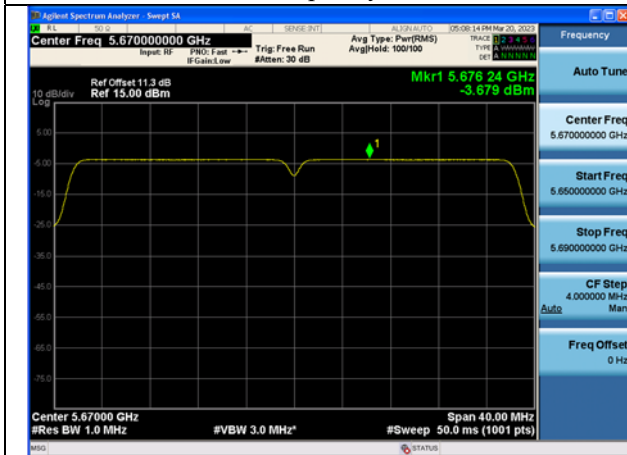

Mode:802.11n HT40 Frequency:5670MHz Ant:Chain0