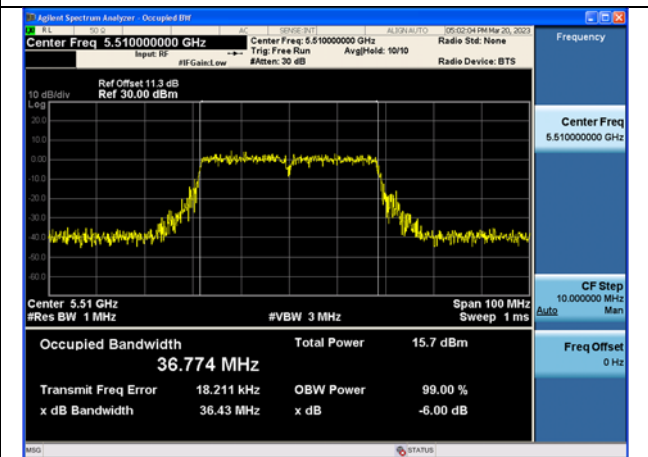

Test Mode:802.11ax HE20 5580MHz Chain1

Test Mode:802.11ax HE20 5700MHz Chain1

Test Mode: 802.11n HT40

Test Mode:802.11n HT40 5510MHz Chain0

Test Mode:802.11n HT40 5590MHz Chain0

Test Mode:802.11n HT40 5670MHz Chain0