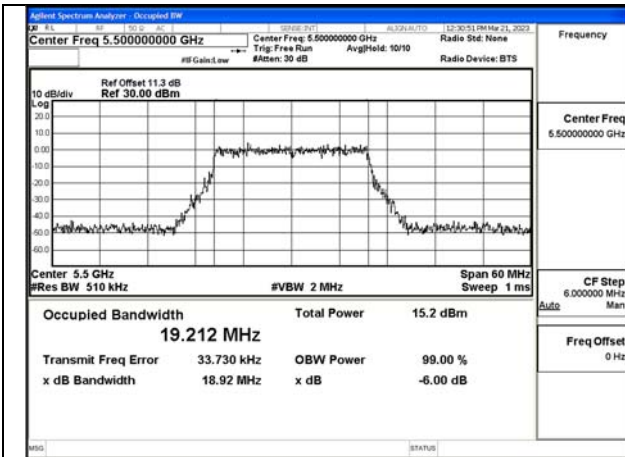

Test Mode: 802.11ac VHT20

Test Mode:802.11ac VHT20 5500MHz Chain0

Test Mode:802.11ac VHT20 5580MHz Chain0

Test Mode:802.11ac VHT20 5700MHz Chain0

Test Mode:802.11ac VHT20 5500MHz Chain1

Test Mode:802.11ac VHT20 5580MHz Chain1

Test Mode:802.11ac VHT20 5700MHz Chain1

Test Mode: 802.11ax HE20

Test Mode:802.11ax HE20 5500MHz Chain0

Test Mode:802.11ax HE20 5580MHz Chain0

Test Mode:802.11ax HE20 5700MHz Chain0

Test Mode:802.11ax HE20 5500MHz Chain1