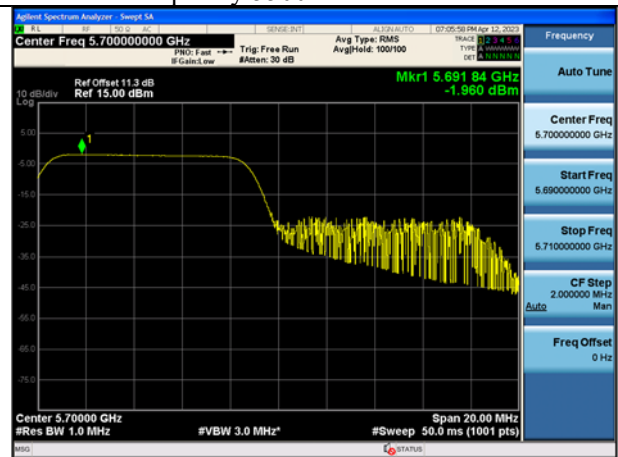

Mode:802.11ax HE20 Tone:106T
Frequency:5580MHz Ant:Chain0

Mode:802.11ax HE20 Tone:106T
Frequency:5700MHz Ant:Chain0

Mode:802.11ax HE20 Tone:106T
Frequency:5500MHz Ant:Chain1

Mode:802.11ax HE20 Tone:106T
Frequency:5580MHz Ant:Chain1

Mode:802.11ax HE20 Tone:106T
Frequency:5700MHz Ant:Chain1

Mode:802.11ax HE20 Tone:242T
Frequency:5500MHz Ant:Chain0

Mode:802.11ax HE20 Tone:242T
Frequency:5580MHz Ant:Chain0

Mode:802.11ax HE20 Tone:242T
Frequency:5700MHz Ant:Chain0