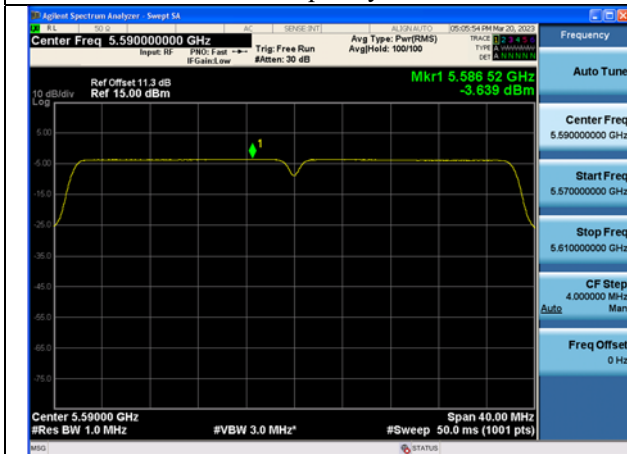

Mode:802.11n HT40 Frequency:5590MHz Ant:Chain1