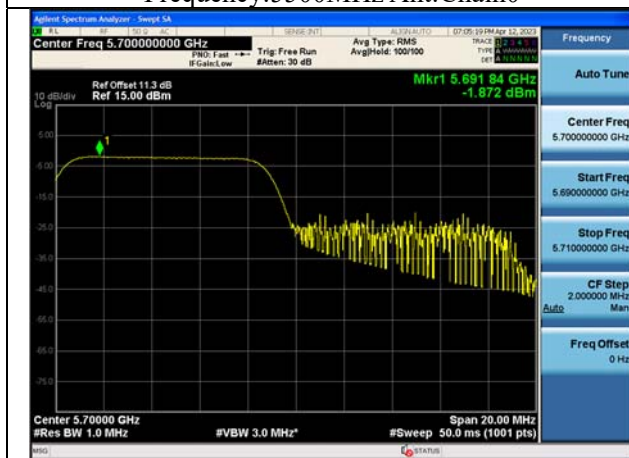

Mode:802.11ax HE20 Tone:106T
Frequency:5700MHz Ant:Chain0