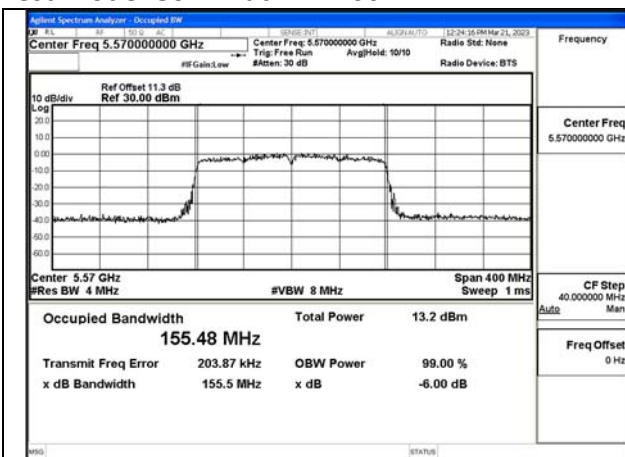

Test Mode: 802.11ax HE80

Test Mode:802.11ax HE80 5530MHz Chain0

Test Mode:802.11ax HE80 5610MHz Chain0

Test Mode:802.11ax HE80 5530MHz Chain1

Test Mode:802.11ax HE80 5610MHz Chain1

Test Mode: 802.11ac VHT160

Test Mode:802.11ac VHT160 5570MHz Chain0

Test Mode:802.11ac VHT160 5570MHz Chain1

Test Mode: 802.11ax HE160

Transmitter Power Spectral Density

Offset 11.3dB = Attenuator + Temporary antenna connector loss + Cable loss