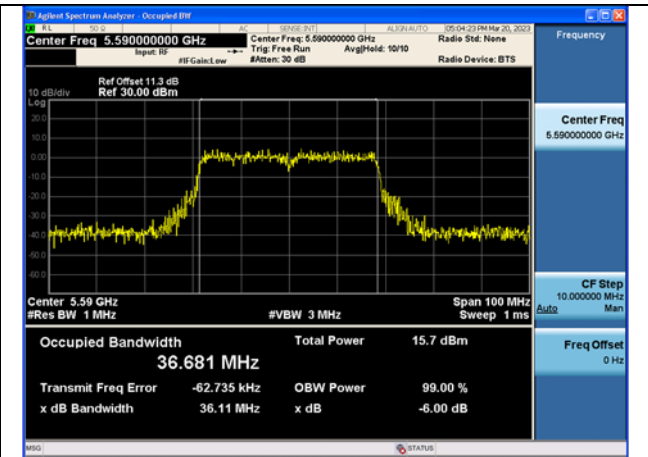

Test Mode:802.11n HT40 5590MHz Chain0