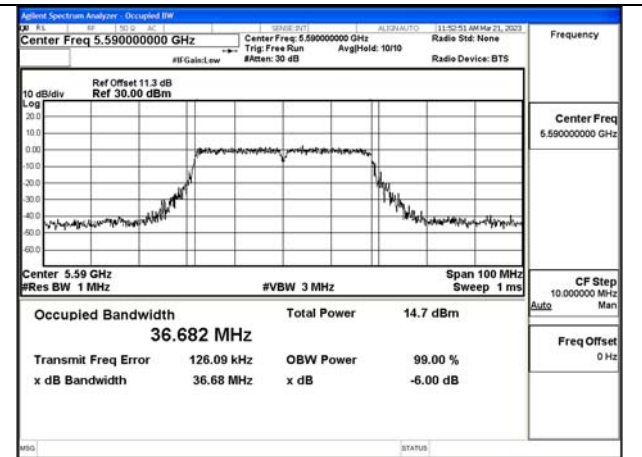

Test Mode:802.11n HT40 5510MHz Chain1

Test Mode:802.11n HT40 5590MHz Chain1

Test Mode:802.11n HT40 5670MHz Chain1

Test Mode: 802.11ac VHT40

Test Mode:802.11ac VHT40 5510MHz Chain0

Test Mode:802.11ac VHT40 5590MHz Chain0