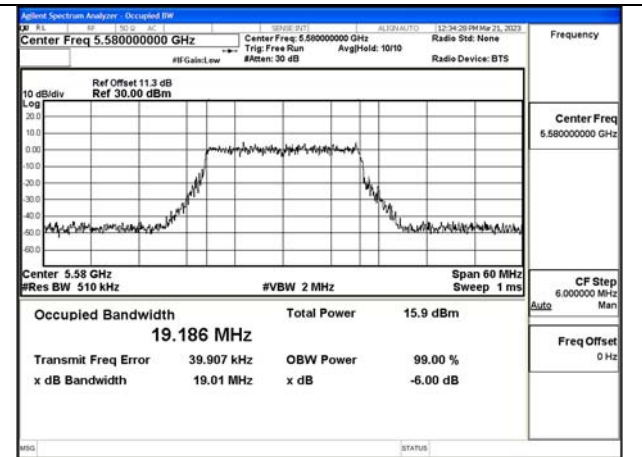

Test Mode: 802.11ac VHT20

Test Mode:802.11ac VHT20 5500MHz Chain0

Test Mode:802.11ac VHT20 5580MHz Chain0

Test Mode:802.11ac VHT20 5700MHz Chain0

Test Mode:802.11ac VHT20 5500MHz Chain1

Test Mode:802.11ac VHT20 5580MHz Chain1

Test Mode:802.11ac VHT20 5700MHz Chain1

Test Mode: 802.11ax HE20

Test Mode:802.11ax HE20 5500MHz Chain0

Test Mode:802.11ax HE20 5580MHz Chain0

Test Mode:802.11ax HE20 5700MHz Chain0

Test Mode:802.11ax HE20 5500MHz Chain1