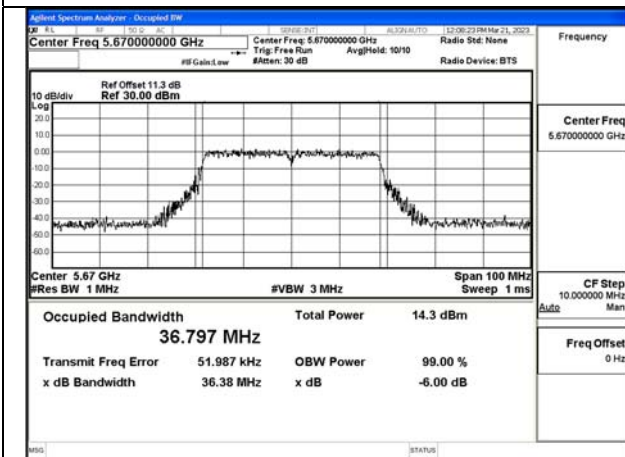

Test Mode:802.11n HT40 5510MHz Chain1

Test Mode:802.11n HT40 5590MHz Chain1

Test Mode:802.11n HT40 5670MHz Chain1

Test Mode: 802.11ac VHT40

Test Mode:802.11ac VHT40 5510MHz Chain0

Test Mode:802.11ac VHT40 5590MHz Chain0