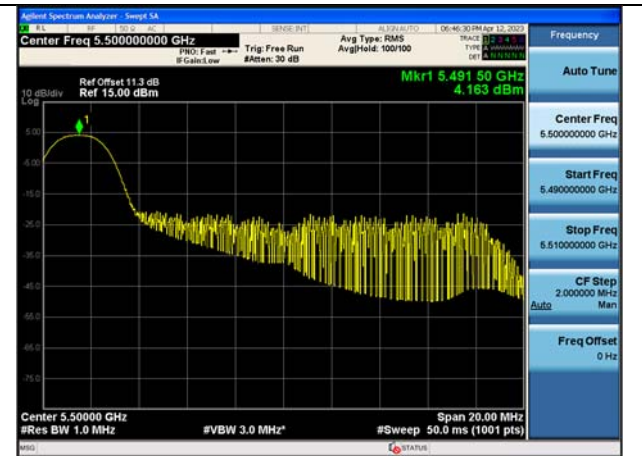

Mode:802.11ax HE20 Tone:26T Frequency:5500MHz
Ant:Chain1