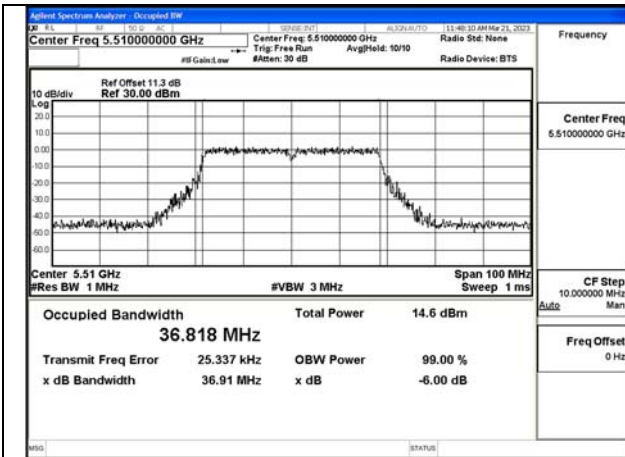

Test Mode:802.11n HT40 5510MHz Chain1

Test Mode:802.11n HT40 5590MHz Chain1

Test Mode:802.11n HT40 5670MHz Chain1

Test Mode: 802.11ac VHT40

Test Mode:802.11ac VHT40 5510MHz Chain0

Test Mode:802.11ac VHT40 5590MHz Chain0