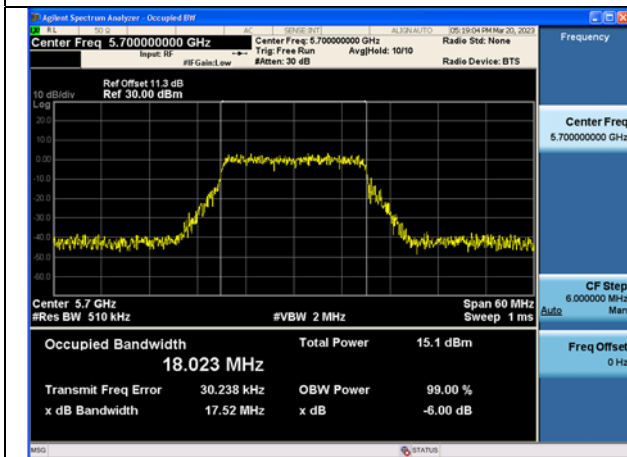

Test Mode: 802.11ac VHT20

Test Mode:802.11ac VHT20 5500MHz Chain0

Test Mode:802.11ac VHT20 5580MHz Chain0

Test Mode:802.11ac VHT20 5700MHz Chain0

Test Mode:802.11ac VHT20 5500MHz Chain1

Test Mode:802.11ac VHT20 5580MHz Chain1

Test Mode:802.11ac VHT20 5700MHz Chain1

Test Mode: 802.11ax HE20

Test Mode:802.11ax HE20 5500MHz Chain0

Test Mode:802.11ax HE20 5580MHz Chain0

Test Mode:802.11ax HE20 5700MHz Chain0

Test Mode:802.11ax HE20 5500MHz Chain1