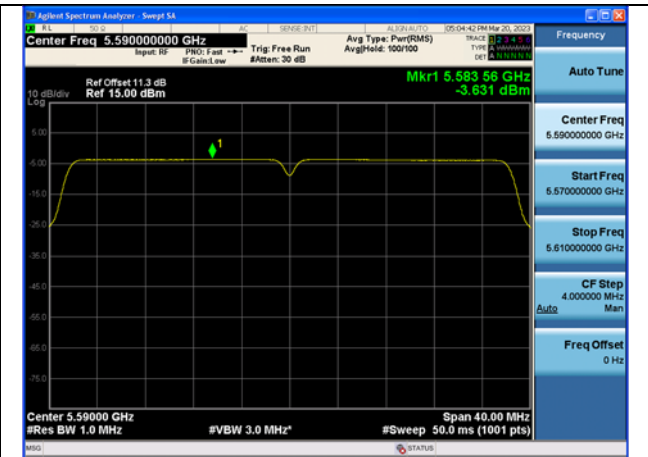

Mode:802.11ax HE20 Tone:242T
Frequency:5500MHz Ant:Chain1

Mode:802.11ax HE20 Tone:242T
Frequency:5580MHz Ant:Chain1

Mode:802.11ax HE20 Tone:242T
Frequency:5700MHz Ant:Chain1

Test Mode: 802.11n HT40

Mode:802.11n HT40 Frequency:5510MHz Ant:Chain0