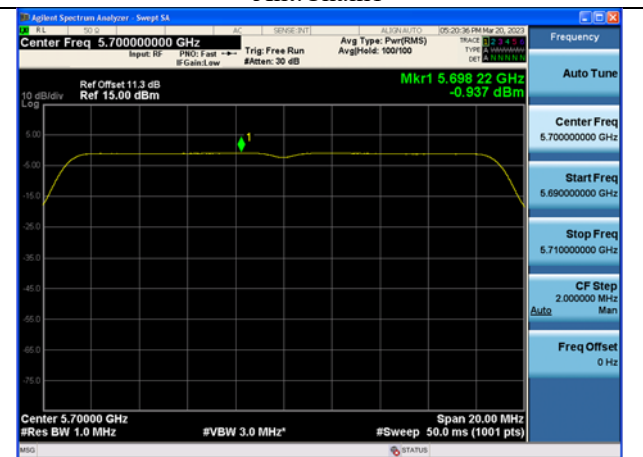

Mode:802.11ac VHT20 Frequency:5700MHz
Ant:Chain1