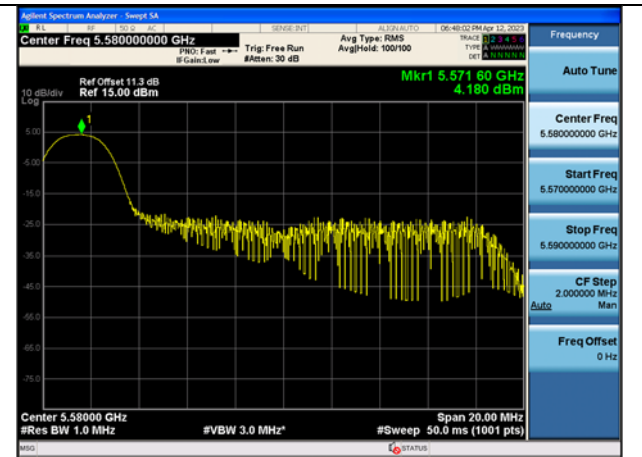

Mode:802.11ac VHT20 Frequency:5500MHz
Ant:Chain1

Mode:802.11ac VHT20 Frequency:5580MHz
Ant:Chain1

Mode:802.11ac VHT20 Frequency:5700MHz
Ant:Chain1

Test Mode: 802.11ax HE20

Mode:802.11ax HE20 Tone:26T Frequency:5500MHz
Ant:Chain0