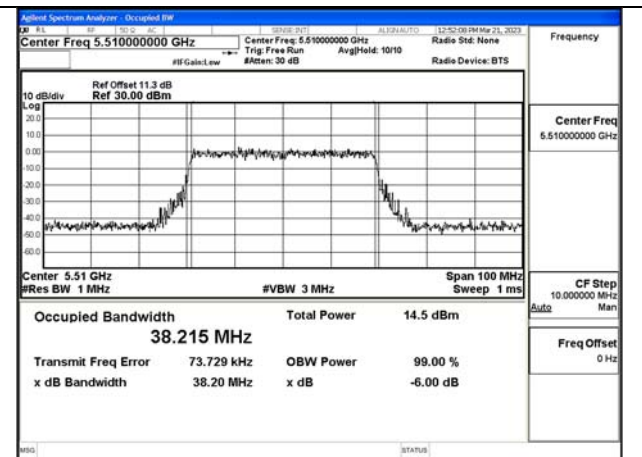

Test Mode:802.11ax HE40 5510MHz Chain1