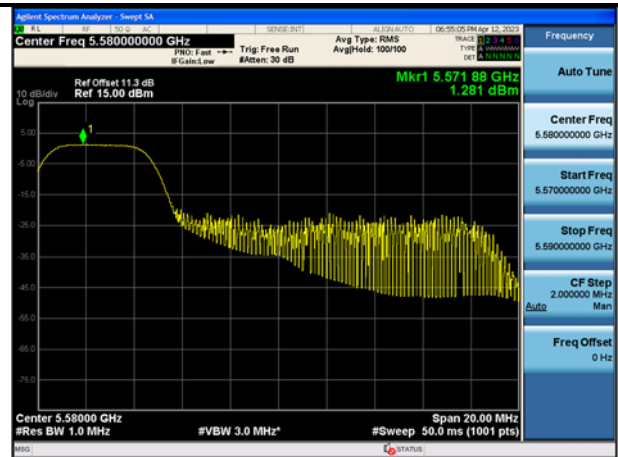

Mode:802.11ax HE20 Tone:52T Frequency:5580MHz
Ant:Chain0