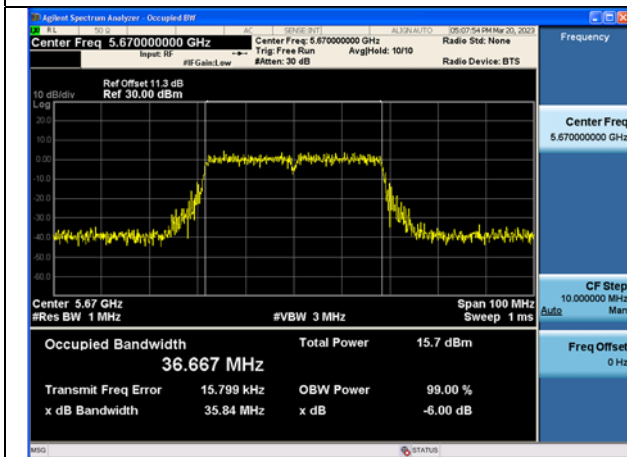

Test Mode:802.11ac VHT20 5700MHz Chain1

Test Mode: 802.11ax HE20

Test Mode:802.11ax HE20 5500MHz Chain0

Test Mode:802.11ax HE20 5580MHz Chain0

Test Mode:802.11ax HE20 5700MHz Chain0

Test Mode:802.11ax HE20 5500MHz Chain1

Test Mode:802.11ax HE20 5580MHz Chain1

Test Mode:802.11ax HE20 5700MHz Chain1

Test Mode: 802.11n HT40

Test Mode:802.11n HT40 5510MHz Chain0

Test Mode:802.11n HT40 5590MHz Chain0

Test Mode:802.11n HT40 5670MHz Chain0

Test Mode:802.11n HT40 5510MHz Chain1

Test Mode:802.11n HT40 5590MHz Chain1

Test Mode:802.11n HT40 5670MHz Chain1

Test Mode: 802.11ac VHT40

Test Mode:802.11ac VHT40 5510MHz Chain0

Test Mode:802.11ac VHT40 5590MHz Chain0