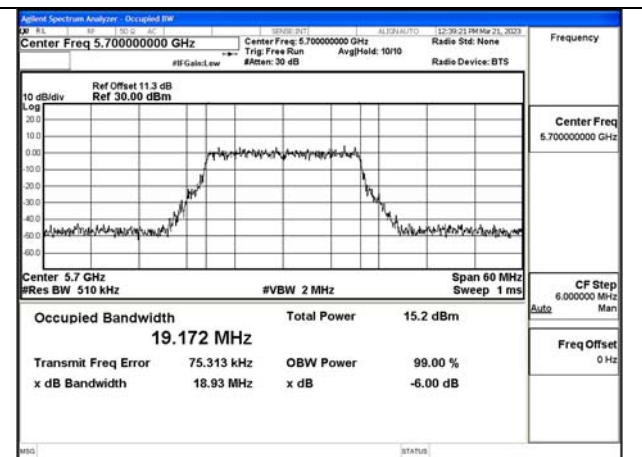

Test Mode:802.11ac VHT20 5700MHz Chain1

Test Mode: 802.11ax HE20

Test Mode:802.11ax HE20 5500MHz Chain0

Test Mode:802.11ax HE20 5580MHz Chain0

Test Mode:802.11ax HE20 5700MHz Chain0

Test Mode:802.11ax HE20 5500MHz Chain1