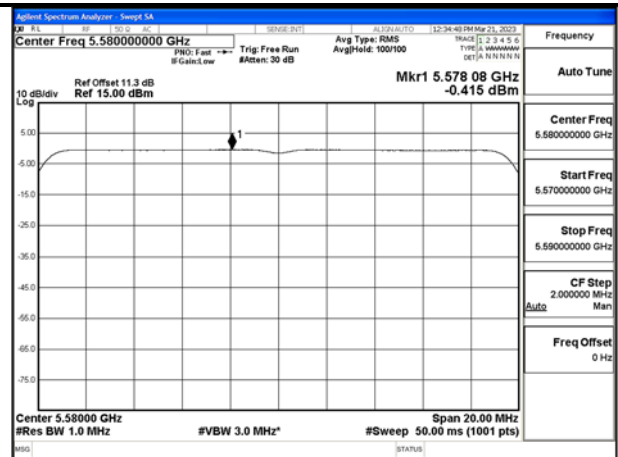

Mode:802.11ax HE20 Tone:106T
Frequency:5580MHz Ant:Chain0

Mode:802.11ax HE20 Tone:106T
Frequency:5700MHz Ant:Chain0

Mode:802.11ax HE20 Tone:106T
Frequency:5500MHz Ant:Chain1

Mode:802.11ax HE20 Tone:106T
Frequency:5580MHz Ant:Chain1

Mode:802.11ax HE20 Tone:106T
Frequency:5700MHz Ant:Chain1

Mode:802.11ax HE20 Tone:242T
Frequency:5500MHz Ant:Chain0

Mode:802.11ax HE20 Tone:242T
Frequency:5580MHz Ant:Chain0

Mode:802.11ax HE20 Tone:242T
Frequency:5700MHz Ant:Chain0