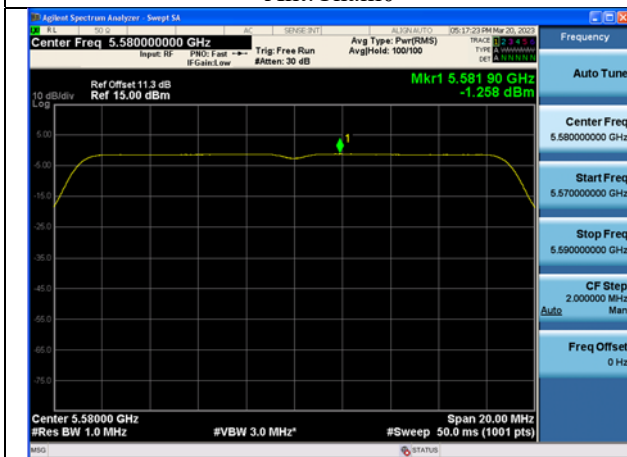

Mode:802.11ac VHT20 Frequency:5580MHz
Ant:Chain1