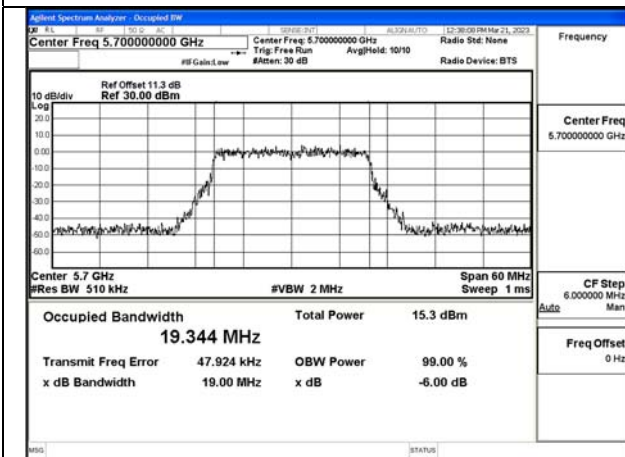

Test Mode: 802.11ac VHT20

Test Mode:802.11ac VHT20 5500MHz Chain0

Test Mode:802.11ac VHT20 5580MHz Chain0

Test Mode:802.11ac VHT20 5700MHz Chain0

Test Mode:802.11ac VHT20 5500MHz Chain1

Test Mode:802.11ac VHT20 5580MHz Chain1

Test Mode:802.11ac VHT20 5700MHz Chain1

Test Mode: 802.11ax HE20

Test Mode:802.11ax HE20 5500MHz Chain0

Test Mode:802.11ax HE20 5580MHz Chain0

Test Mode:802.11ax HE20 5700MHz Chain0

Test Mode:802.11ax HE20 5500MHz Chain1