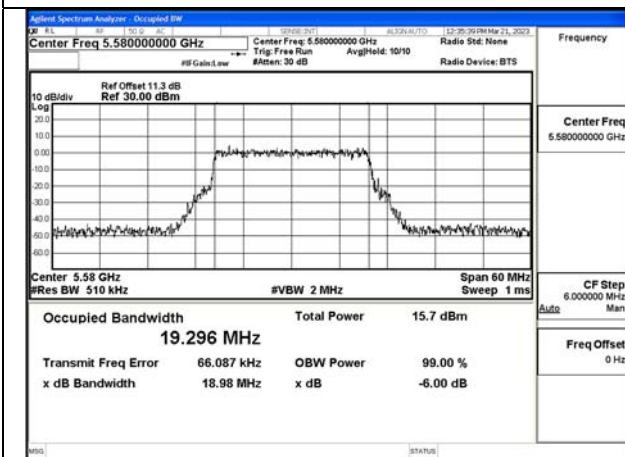

Test Mode: 802.11ac VHT20

Test Mode:802.11ac VHT20 5500MHz Chain0

Test Mode:802.11ac VHT20 5580MHz Chain0

Test Mode:802.11ac VHT20 5700MHz Chain0

Test Mode:802.11ac VHT20 5500MHz Chain1

Test Mode:802.11ac VHT20 5580MHz Chain1

Test Mode:802.11ac VHT20 5700MHz Chain1

Test Mode: 802.11ax HE20

Test Mode:802.11ax HE20 5500MHz Chain0

Test Mode:802.11ax HE20 5580MHz Chain0

Test Mode:802.11ax HE20 5700MHz Chain0

Test Mode:802.11ax HE20 5500MHz Chain1