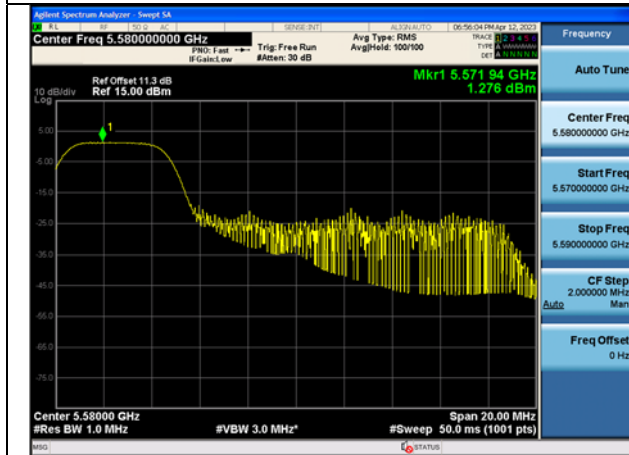

Mode:802.11ax HE20 Tone:52T Frequency:5580MHz
Ant:Chain1