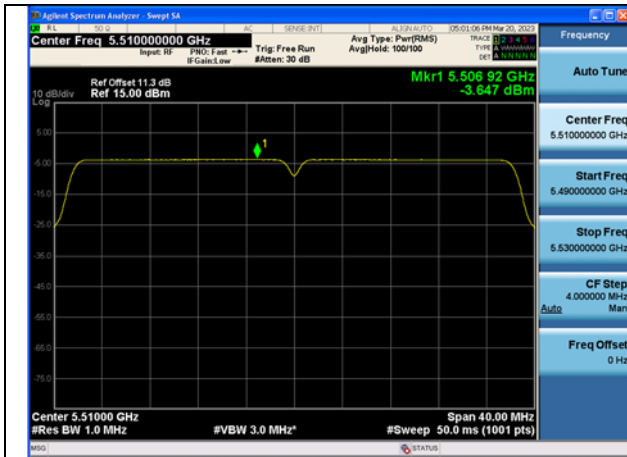

Mode:802.11ax HE20 Tone:242T
Frequency:5500MHz Ant:Chain1

Mode:802.11ax HE20 Tone:242T
Frequency:5580MHz Ant:Chain1

Mode:802.11ax HE20 Tone:242T
Frequency:5700MHz Ant:Chain1

Test Mode: 802.11n HT40

Mode:802.11n HT40 Frequency:5510MHz Ant:Chain0