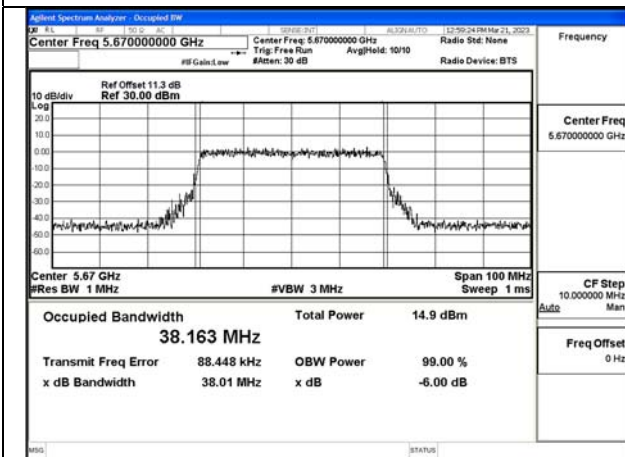

Test Mode:802.11ac VHT40 5670MHz Chain0

Test Mode:802.11ac VHT40 5510MHz Chain1

Test Mode:802.11ac VHT40 5590MHz Chain1

Test Mode:802.11ac VHT40 5670MHz Chain1

Test Mode: 802.11ax HE40

Test Mode:802.11ax HE40 5510MHz Chain0

Test Mode:802.11ax HE40 5590MHz Chain0

Test Mode:802.11ax HE40 5670MHz Chain0

Test Mode:802.11ax HE40 5510MHz Chain1

Test Mode:802.11ax HE40 5590MHz Chain1

Test Mode:802.11ax HE40 5670MHz Chain1

Test Mode: 802.11ac VHT80