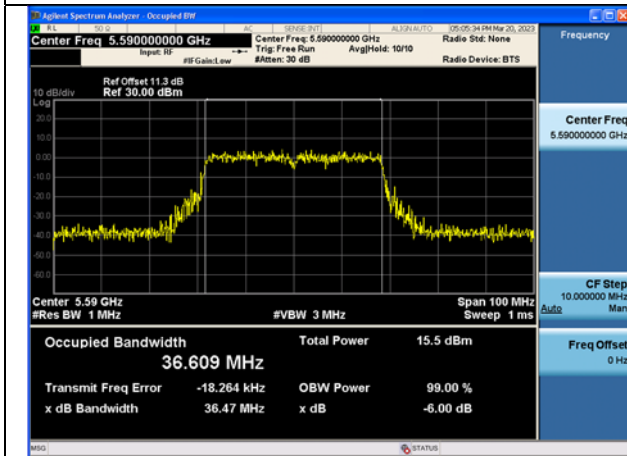

Test Mode:802.11n HT40 5590MHz Chain1