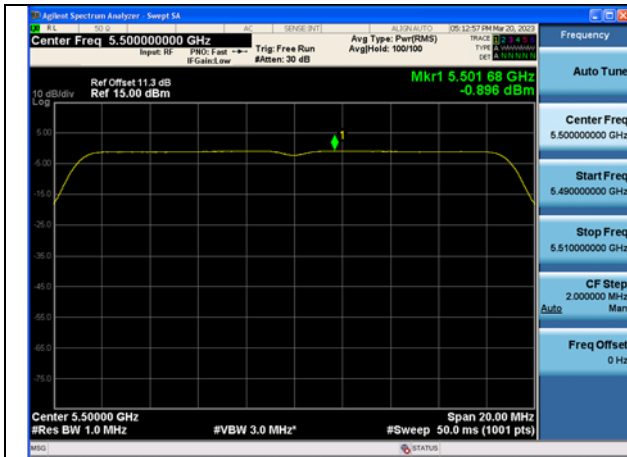

Test Mode: 802.11ac VHT20

Mode:802.11ac VHT20 Frequency:5500MHz
Ant:Chain0