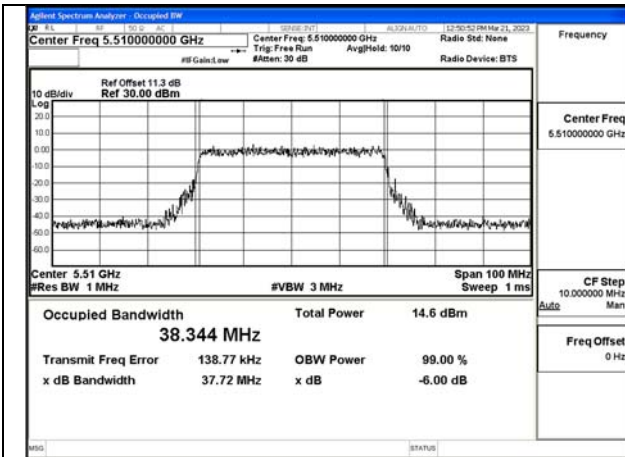

Test Mode:802.11ac VHT40 5670MHz Chain0

Test Mode:802.11ac VHT40 5510MHz Chain1

Test Mode:802.11ac VHT40 5590MHz Chain1

Test Mode:802.11ac VHT40 5670MHz Chain1

Test Mode: 802.11ax HE40

Test Mode:802.11ax HE40 5510MHz Chain0