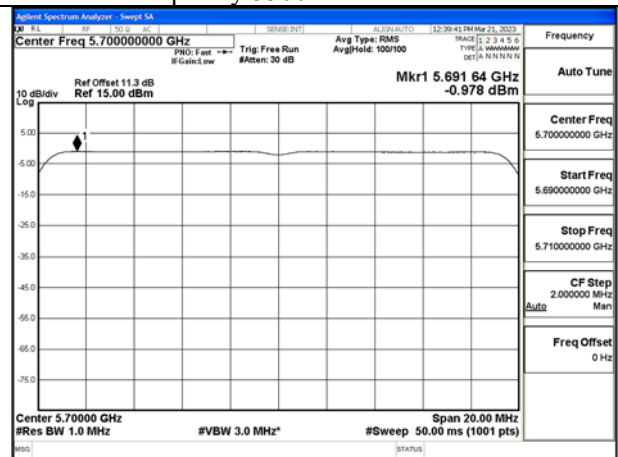

Mode:802.11ax HE20 Tone:106T
Frequency:5700MHz Ant:Chain1

Mode:802.11ax HE20 Tone:242T
Frequency:5500MHz Ant:Chain0

Mode:802.11ax HE20 Tone:242T
Frequency:5580MHz Ant:Chain0

Mode:802.11ax HE20 Tone:242T
Frequency:5700MHz Ant:Chain0

Mode:802.11ax HE20 Tone:242T
Frequency:5500MHz Ant:Chain1

Mode:802.11ax HE20 Tone:242T
Frequency:5580MHz Ant:Chain1

Mode:802.11ax HE20 Tone:242T
Frequency:5700MHz Ant:Chain1

Test Mode: 802.11n HT40

Mode:802.11n HT40 Frequency:5510MHz Ant:Chain0