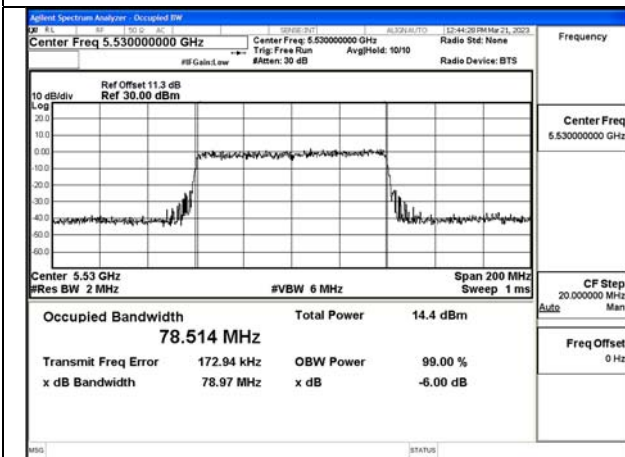

Test Mode:802.11ax HE40 5590MHz Chain0

Test Mode:802.11ax HE40 5670MHz Chain0

Test Mode:802.11ax HE40 5510MHz Chain1

Test Mode:802.11ax HE40 5590MHz Chain1

Test Mode:802.11ax HE40 5670MHz Chain1

Test Mode: 802.11ac VHT80

Test Mode: 802.11ax HE80

Test Mode:802.11ax HE80 5530MHz Chain0

Test Mode:802.11ax HE80 5610MHz Chain0

Test Mode:802.11ax HE80 5530MHz Chain1

Test Mode:802.11ax HE80 5610MHz Chain1

Test Mode: 802.11ac VHT160