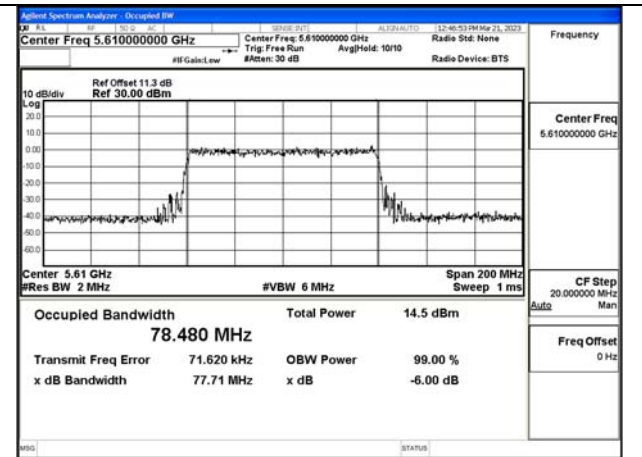

Test Mode:802.11ax HE40 5590MHz Chain0

Test Mode:802.11ax HE40 5670MHz Chain0

Test Mode:802.11ax HE40 5510MHz Chain1

Test Mode:802.11ax HE40 5590MHz Chain1

Test Mode:802.11ax HE40 5670MHz Chain1

Test Mode: 802.11ac VHT80

Test Mode: 802.11ax HE80

Test Mode:802.11ax HE80 5530MHz Chain0

Test Mode:802.11ax HE80 5610MHz Chain0

Test Mode:802.11ax HE80 5530MHz Chain1

Test Mode:802.11ax HE80 5610MHz Chain1

Test Mode: 802.11ac VHT160