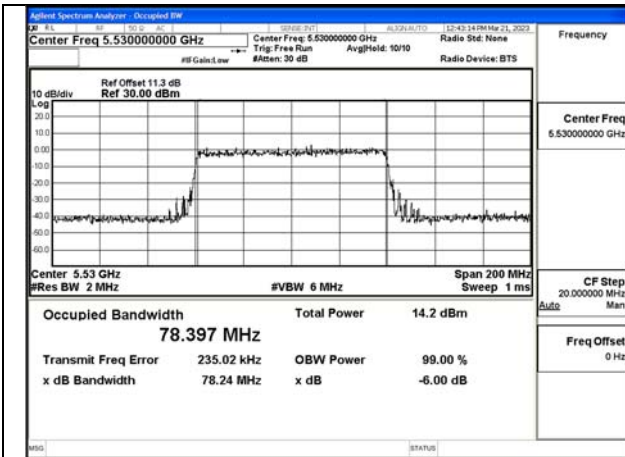

Test Mode:802.11ax HE40 5590MHz Chain0

Test Mode:802.11ax HE40 5670MHz Chain0

Test Mode:802.11ax HE40 5510MHz Chain1

Test Mode:802.11ax HE40 5590MHz Chain1

Test Mode:802.11ax HE40 5670MHz Chain1

Test Mode: 802.11ac VHT80

Test Mode: 802.11ax HE80

Test Mode:802.11ax HE80 5530MHz Chain0

Test Mode:802.11ax HE80 5610MHz Chain0

Test Mode:802.11ax HE80 5530MHz Chain1

Test Mode:802.11ax HE80 5610MHz Chain1

Test Mode: 802.11ac VHT160