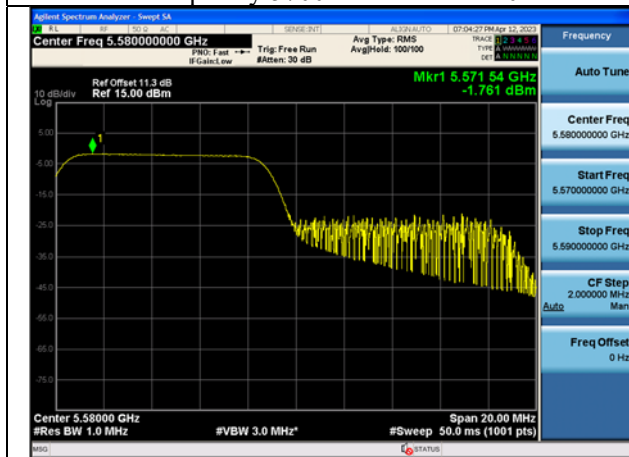

Mode:802.11ax HE20 Tone:52T Frequency:5500MHz
Ant:Chain1

Mode:802.11ax HE20 Tone:52T Frequency:5580MHz
Ant:Chain1

Mode:802.11ax HE20 Tone:52T Frequency:5700MHz
Ant:Chain1

Mode:802.11ax HE20 Tone:106T
Frequency:5500MHz Ant:Chain0

Mode:802.11ax HE20 Tone:106T
Frequency:5580MHz Ant:Chain0

Mode:802.11ax HE20 Tone:106T
Frequency:5700MHz Ant:Chain0

Mode:802.11ax HE20 Tone:106T
Frequency:5500MHz Ant:Chain1

Mode:802.11ax HE20 Tone:106T
Frequency:5580MHz Ant:Chain1