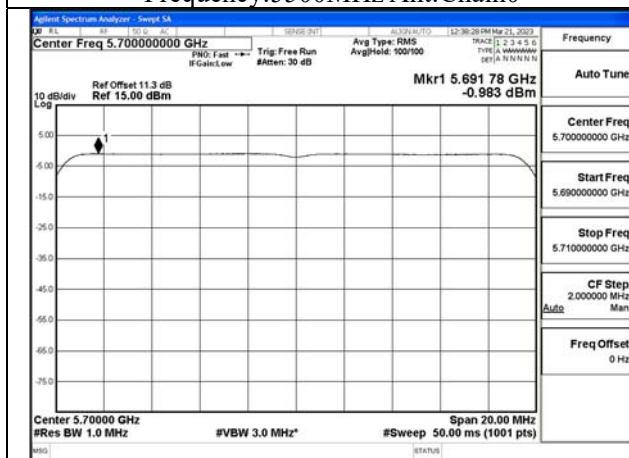

Mode:802.11ax HE20 Tone:242T
Frequency:5700MHz Ant:Chain0