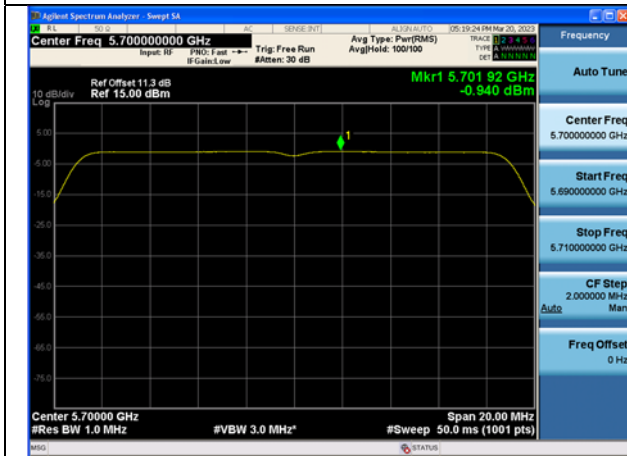

802.11ax HE160	Chain0	26T	0	4.654	---	---	---	---
802.11ax HE160	Chain1	26T	0	4.380	---	---	---	---
802.11ax HE160	MIMO	26T	0	7.529	---	---	---	---
802.11ax HE160	Chain0	52T	0	1.760	---	---	---	---
802.11ax HE160	Chain1	52T	0	1.598	---	---	---	---
802.11ax HE160	MIMO	52T	0	4.690	---	---	---	---
802.11ax HE160	Chain0	106T	0	-1.174	---	---	---	---
802.11ax HE160	Chain1	106T	0	-1.264	---	---	---	---
802.11ax HE160	MIMO	106T	0	1.792	---	---	---	---
802.11ax HE160	Chain0	242T	0	-4.898	---	---	---	---
802.11ax HE160	Chain1	242T	0	-4.894	---	---	---	---
802.11ax HE160	MIMO	242T	0	-1.886	---	---	---	---
802.11ax HE160	Chain0	484T	0	-7.834	---	---	---	---
802.11ax HE160	Chain1	484T	0	-7.748	---	---	---	---
802.11ax HE160	MIMO	484T	0	-4.780	---	---	---	---
802.11ax HE160	Chain0	996T	0	-10.229	---	---	---	---
802.11ax HE160	Chain1	996T	0	-10.240	---	---	---	---
802.11ax HE160	MIMO	996T	0	-7.224	---	---	---	---
802.11ax HE160	Chain0	1992T	0	-7.927	---	---	---	---
802.11ax HE160	Chain1	1992T	0	-7.907	---	---	---	---
802.11ax HE160	MIMO	1992T	0	-4.907	---	---	---	---

Test Mode: 802.11a

Test Mode: 802.11n HT20

Test Mode: 802.11ac VHT20

Mode:802.11ac VHT20 Frequency:5500MHz
Ant:Chain0

Mode:802.11ac VHT20 Frequency:5580MHz
Ant:Chain0

Mode:802.11ac VHT20 Frequency:5700MHz
Ant:Chain0