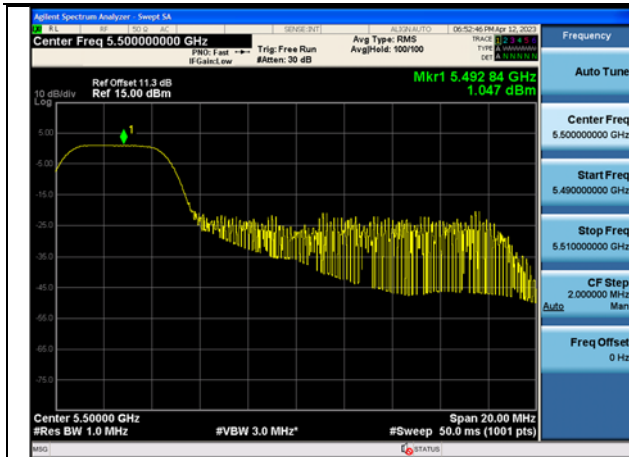

Mode:802.11ax HE20 Tone:52T Frequency:5500MHz
Ant:Chain0