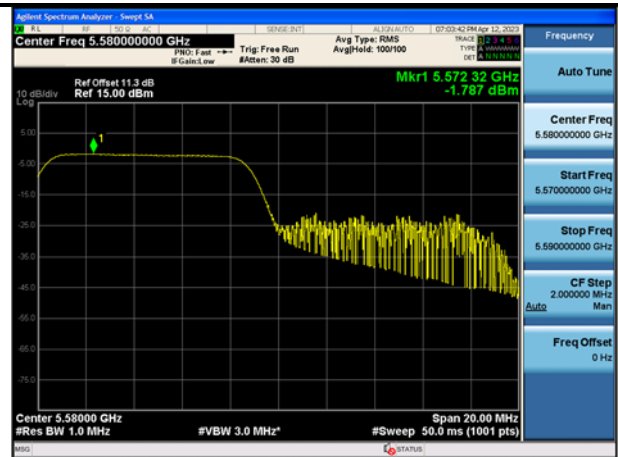

Mode:802.11ax HE20 Tone:52T Frequency:5500MHz
Ant:Chain1

Mode:802.11ax HE20 Tone:52T Frequency:5580MHz
Ant:Chain1

Mode:802.11ax HE20 Tone:52T Frequency:5700MHz
Ant:Chain1

Mode:802.11ax HE20 Tone:106T
Frequency:5500MHz Ant:Chain0