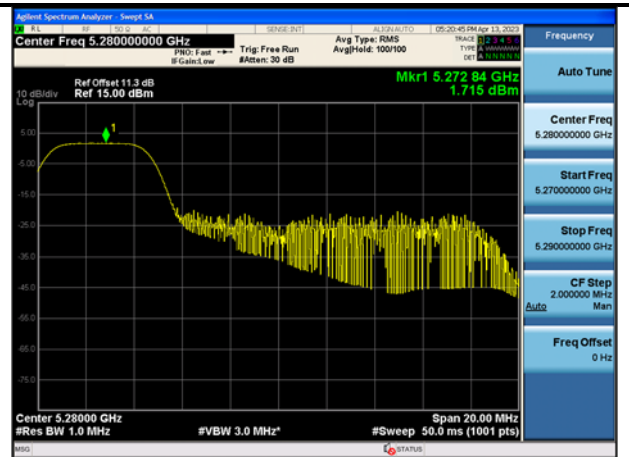

Mode:802.11ax HE20 Tone:26T Frequency:5320MHz  
Ant:Chain0

Mode:802.11ax HE20 Tone:26T Frequency:5260MHz  
Ant:Chain1

Mode:802.11ax HE20 Tone:26T Frequency:5280MHz  
Ant:Chain1

Mode:802.11ax HE20 Tone:26T Frequency:5320MHz  
Ant:Chain1

Mode:802.11ax HE20 Tone:52T Frequency:5260MHz  
Ant:Chain0

Mode:802.11ax HE20 Tone:52T Frequency:5280MHz  
Ant:Chain0

Mode:802.11ax HE20 Tone:52T Frequency:5320MHz  
Ant:Chain0

Mode:802.11ax HE20 Tone:52T Frequency:5260MHz  
Ant:Chain1