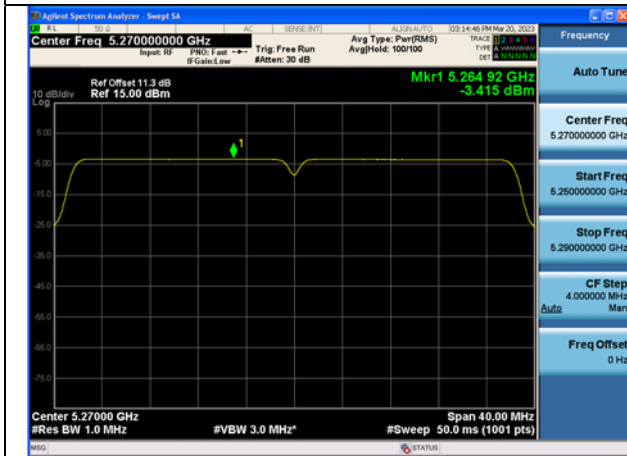

Mode:802.11ac VHT40 Frequency:5270MHz
Ant:Chain1