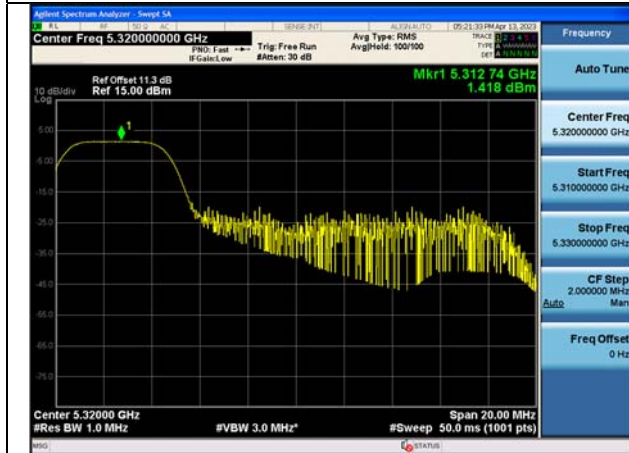

Mode:802.11ax HE20 Tone:26T Frequency:5320MHz  
Ant:Chain0

Mode:802.11ax HE20 Tone:26T Frequency:5260MHz  
Ant:Chain1

Mode:802.11ax HE20 Tone:26T Frequency:5280MHz  
Ant:Chain1

Mode:802.11ax HE20 Tone:26T Frequency:5320MHz  
Ant:Chain1

Mode:802.11ax HE20 Tone:52T Frequency:5260MHz  
Ant:Chain0

Mode:802.11ax HE20 Tone:52T Frequency:5280MHz  
Ant:Chain0

Mode:802.11ax HE20 Tone:52T Frequency:5320MHz  
Ant:Chain0

Mode:802.11ax HE20 Tone:52T Frequency:5260MHz  
Ant:Chain1