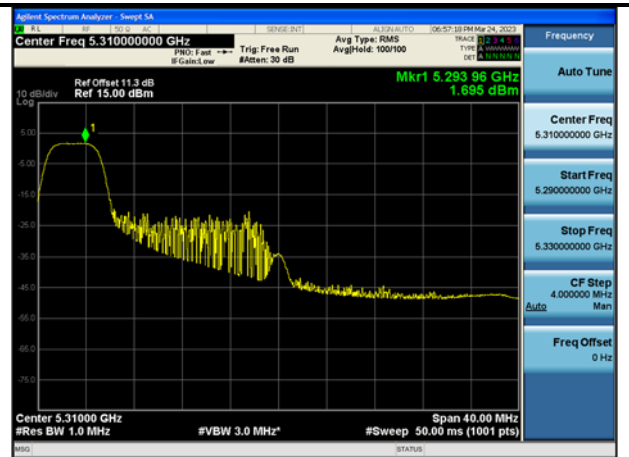

Mode:802.11ax HE40 Tone:52T Frequency:5310MHz
Ant:Chain1