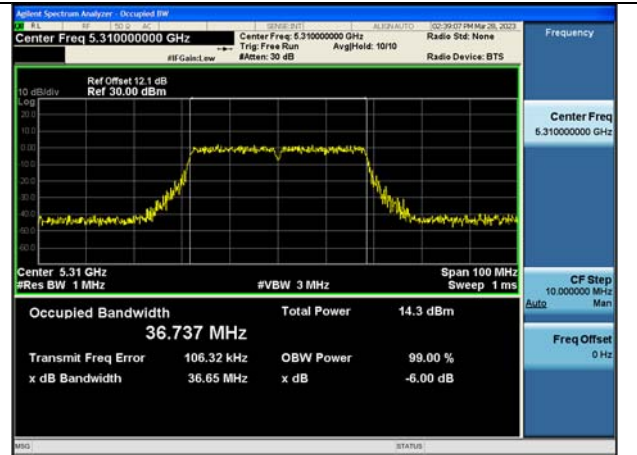

Test Mode:802.11ax HE20 5280MHz Chain1

Test Mode:802.11ax HE20 5320MHz Chain1

Test Mode: 802.11n HT40

Test Mode:802.11n HT40 5270MHz Chain0

Test Mode:802.11n HT40 5310MHz Chain0

Test Mode:802.11n HT40 5270MHz Chain1

Test Mode:802.11n HT40 5310MHz Chain1

Test Mode: 802.11ac VHT40

Test Mode: 802.11ax HE40

Test Mode:802.11ax HE40 5270MHz Chain0

Test Mode:802.11ax HE40 5310MHz Chain0

Test Mode:802.11ax HE40 5270MHz Chain1