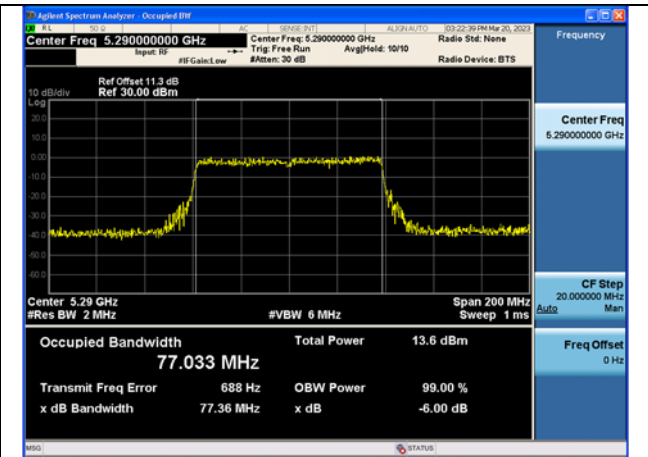

Test Mode:802.11n HT40 5310MHz Chain1

Test Mode: 802.11ac VHT40

Test Mode: 802.11ax HE40

Test Mode:802.11ax HE40 5270MHz Chain0

Test Mode:802.11ax HE40 5310MHz Chain0

Test Mode:802.11ax HE40 5270MHz Chain1

Test Mode:802.11ax HE40 5310MHz Chain1

Test Mode: 802.11ac VHT80

Test Mode:802.11ac VHT80 5290MHz Chain0

Test Mode:802.11ac VHT80 5290MHz Chain1

Test Mode: 802.11ax HE80

Test Mode:802.11ax HE80 5290MHz Chain0

Test Mode:802.11ax HE80 5290MHz Chain1