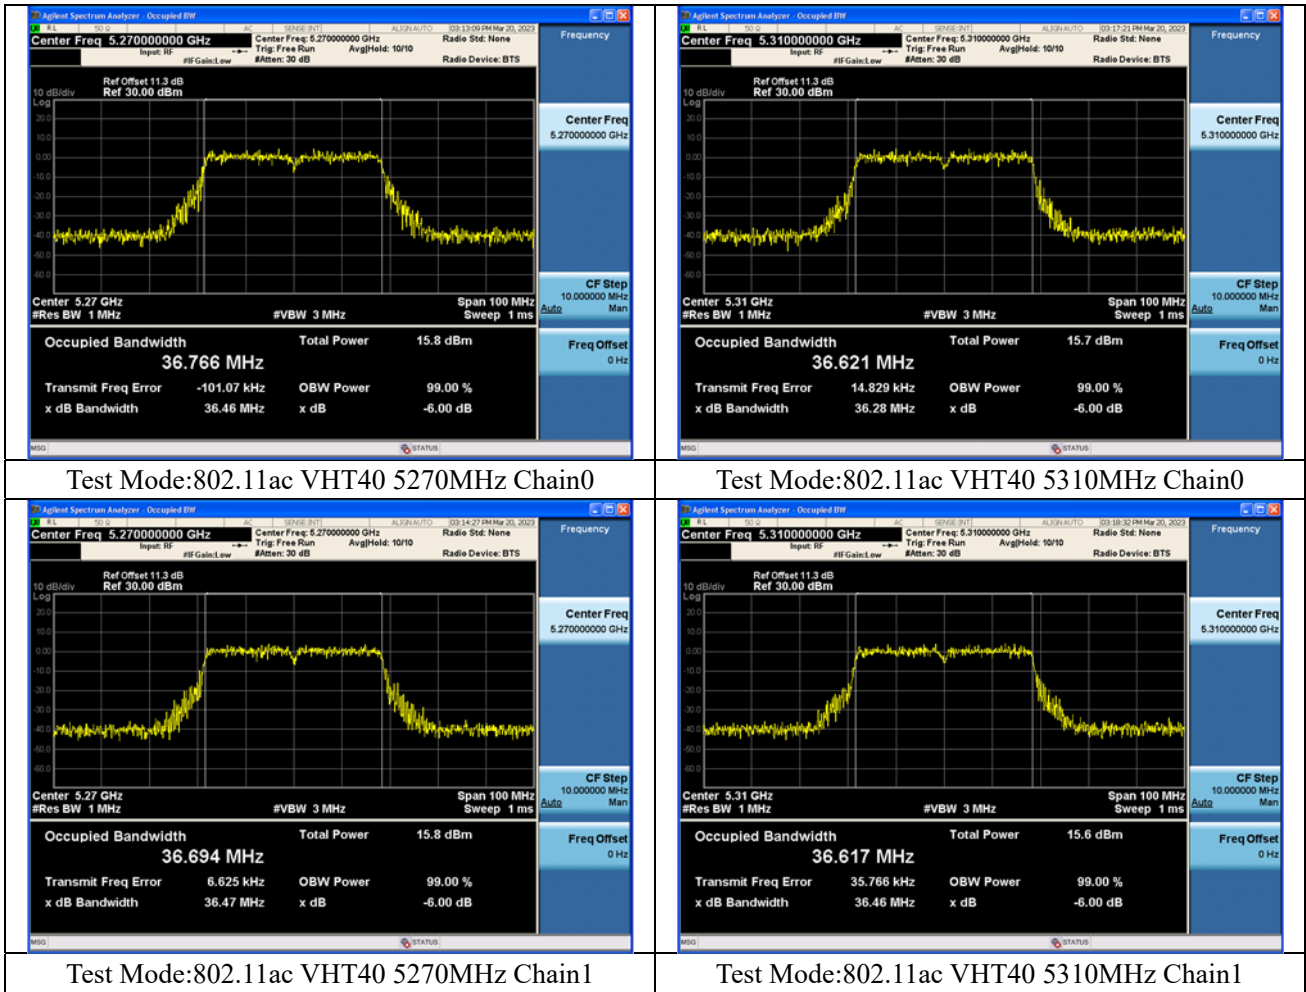

Test Mode:802.11ac VHT20 5320MHz Chain1

Test Mode: 802.11ax HE20

Test Mode:802.11ax HE20 5260MHz Chain0

Test Mode:802.11ax HE20 5280MHz Chain0

Test Mode:802.11ax HE20 5320MHz Chain0

Test Mode:802.11ax HE20 5260MHz Chain1

Test Mode:802.11ax HE20 5280MHz Chain1

Test Mode:802.11ax HE20 5320MHz Chain1

Test Mode: 802.11n HT40

Test Mode:802.11n HT40 5270MHz Chain0

Test Mode:802.11n HT40 5310MHz Chain0

Test Mode:802.11n HT40 5270MHz Chain1

Test Mode:802.11n HT40 5310MHz Chain1

Test Mode: 802.11ac VHT40

Test Mode: 802.11ax HE40

Test Mode:802.11ax HE40 5270MHz Chain0

Test Mode:802.11ax HE40 5310MHz Chain0

Test Mode:802.11ax HE40 5270MHz Chain1

Test Mode:802.11ax HE40 5310MHz Chain1

Test Mode: 802.11ac VHT80

Test Mode:802.11ac VHT80 5290MHz Chain0

Test Mode:802.11ac VHT80 5290MHz Chain1

Test Mode: 802.11ax HE80

Test Mode:802.11ax HE80 5290MHz Chain0