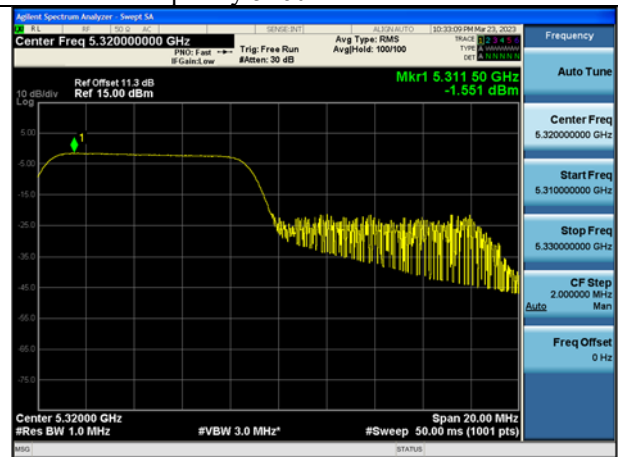

Mode:802.11ax HE20 Tone:106T
Frequency:5320MHz Ant:Chain1