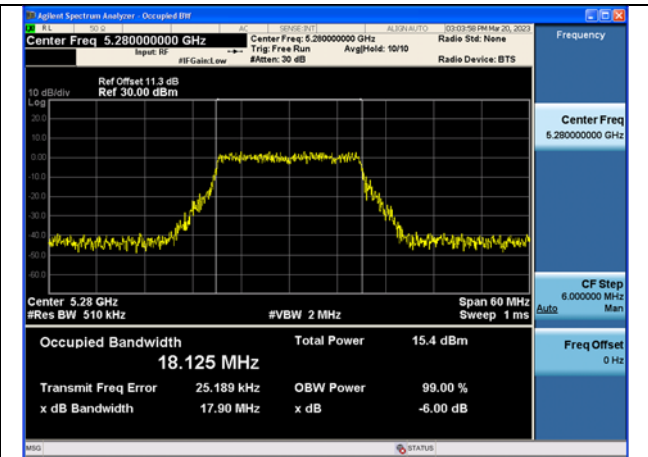

Test Mode: 802.11ac VHT20

Test Mode:802.11ac VHT20 5260MHz Chain0

Test Mode:802.11ac VHT20 5280MHz Chain0

Test Mode:802.11ac VHT20 5320MHz Chain0

Test Mode:802.11ac VHT20 5260MHz Chain1

Test Mode:802.11ac VHT20 5280MHz Chain1

Test Mode:802.11ac VHT20 5320MHz Chain1

Test Mode: 802.11ax HE20

Test Mode:802.11ax HE20 5260MHz Chain0

Test Mode:802.11ax HE20 5280MHz Chain0

Test Mode:802.11ax HE20 5320MHz Chain0

Test Mode:802.11ax HE20 5260MHz Chain1