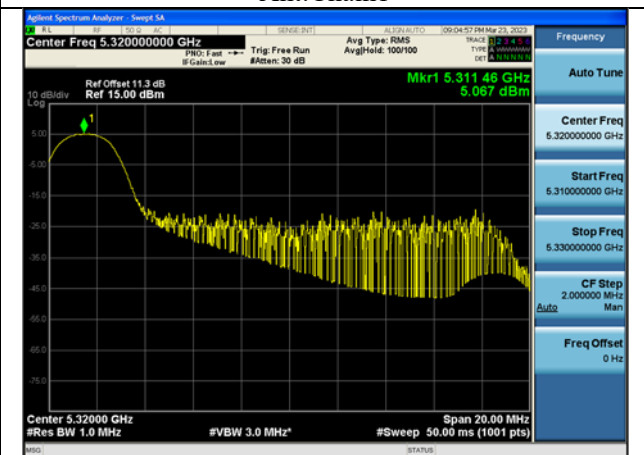

Test Mode: 802.11a

Test Mode: 802.11ac VHT20

Mode:802.11ac VHT20 Frequency:5260MHz  
Ant:Chain0

Mode:802.11ac VHT20 Frequency:5280MHz  
Ant:Chain0

Mode:802.11ac VHT20 Frequency:5320MHz  
Ant:Chain0

Mode:802.11ac VHT20 Frequency:5260MHz  
Ant:Chain1

Mode:802.11ac VHT20 Frequency:5280MHz  
Ant:Chain1

Mode:802.11ac VHT20 Frequency:5320MHz  
Ant:Chain1

Test Mode: 802.11ax HE20

Mode:802.11ax HE20 Tone:26T Frequency:5260MHz  
Ant:Chain0

Mode:802.11ax HE20 Tone:26T Frequency:5280MHz  
Ant:Chain0

Mode:802.11ax HE20 Tone:26T Frequency:5320MHz  
Ant:Chain0

Mode:802.11ax HE20 Tone:26T Frequency:5260MHz  
Ant:Chain1

Mode:802.11ax HE20 Tone:26T Frequency:5280MHz  
Ant:Chain1

Mode:802.11ax HE20 Tone:26T Frequency:5320MHz  
Ant:Chain1