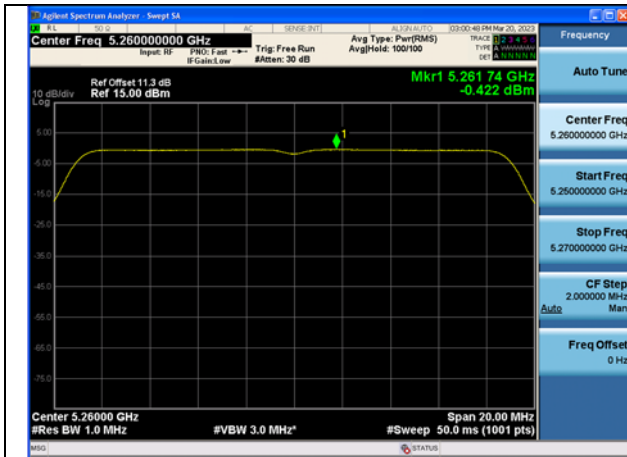

Test Mode: 802.11ac VHT20

Mode:802.11ac VHT20 Frequency:5260MHz
Ant:Chain0