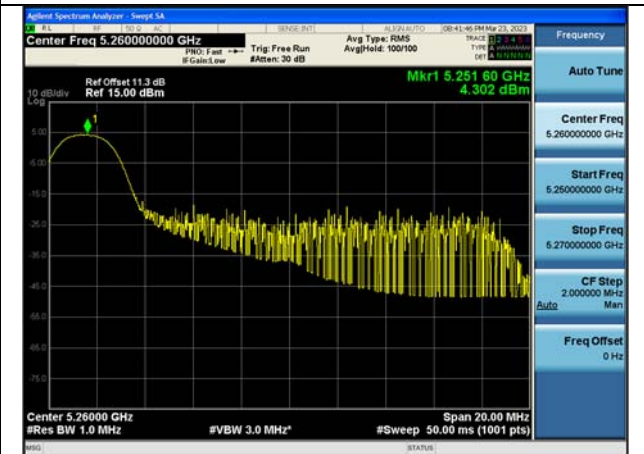

Mode:802.11ax HE20 Tone:26T Frequency:5260MHz
Ant:Chain1