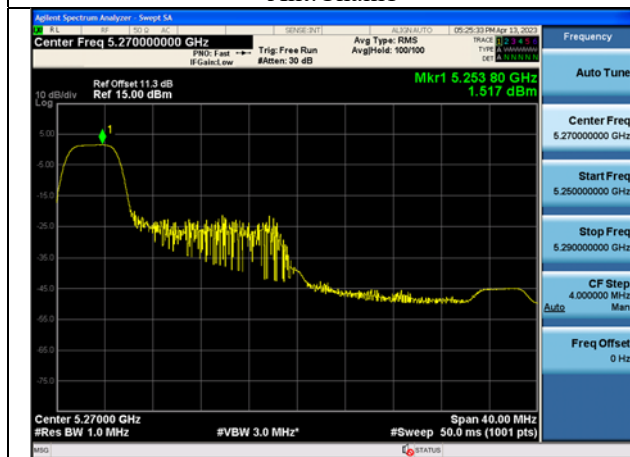

Test Mode: 802.11ax HE40

Mode:802.11ax HE40 Tone:26T Frequency:5270MHz  
Ant:Chain0

Mode:802.11ax HE40 Tone:26T Frequency:5310MHz  
Ant:Chain0

Mode:802.11ax HE40 Tone:26T Frequency:5270MHz  
Ant:Chain1

Mode:802.11ax HE40 Tone:26T Frequency:5310MHz  
Ant:Chain1