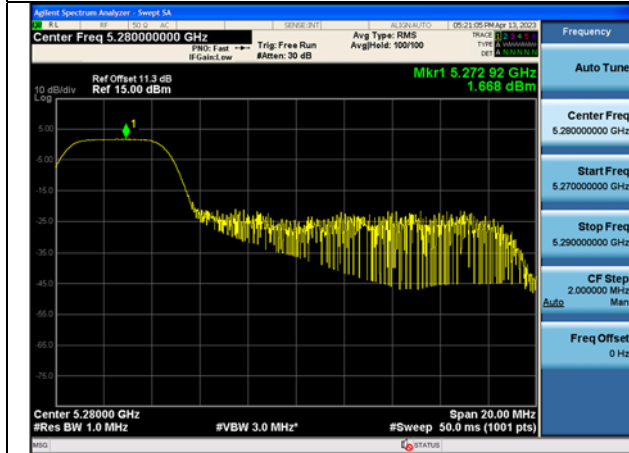

Mode:802.11ax HE20 Tone:52T Frequency:5260MHz  
Ant:Chain0

Mode:802.11ax HE20 Tone:52T Frequency:5280MHz  
Ant:Chain0

Mode:802.11ax HE20 Tone:52T Frequency:5320MHz  
Ant:Chain0

Mode:802.11ax HE20 Tone:52T Frequency:5260MHz  
Ant:Chain1

Mode:802.11ax HE20 Tone:52T Frequency:5280MHz  
Ant:Chain1

Mode:802.11ax HE20 Tone:52T Frequency:5320MHz  
Ant:Chain1

Mode:802.11ax HE20 Tone:106T  
Frequency:5260MHz Ant:Chain0

Mode:802.11ax HE20 Tone:106T  
Frequency:5280MHz Ant:Chain0