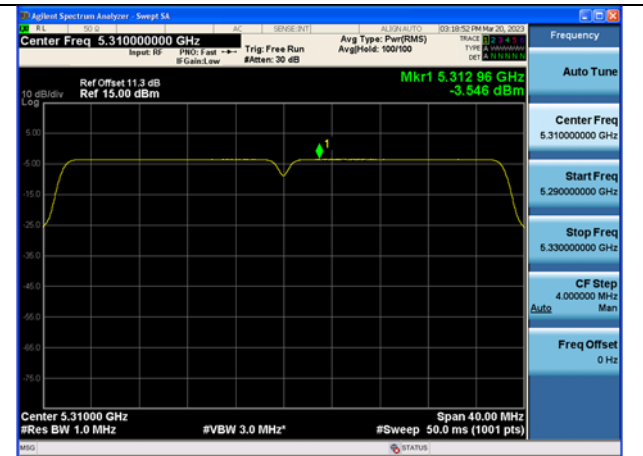

Test Mode: 802.11ac VHT40

Mode:802.11ac VHT40 Frequency:5270MHz  
Ant:Chain0

Mode:802.11ac VHT40 Frequency:5310MHz  
Ant:Chain0

Mode:802.11ac VHT40 Frequency:5270MHz  
Ant:Chain1

Mode:802.11ac VHT40 Frequency:5310MHz  
Ant:Chain1