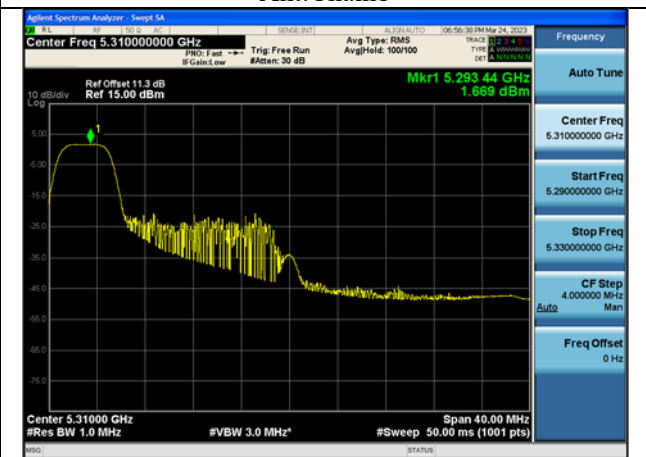

Test Mode: 802.11ac VHT40

Mode:802.11ac VHT40 Frequency:5270MHz  
Ant:Chain0

Mode:802.11ac VHT40 Frequency:5310MHz  
Ant:Chain0

Mode:802.11ac VHT40 Frequency:5270MHz  
Ant:Chain1

Mode:802.11ac VHT40 Frequency:5310MHz  
Ant:Chain1

Test Mode: 802.11ax HE40

Mode:802.11ax HE40 Tone:26T Frequency:5270MHz  
Ant:Chain0

Mode:802.11ax HE40 Tone:26T Frequency:5310MHz  
Ant:Chain0

Mode:802.11ax HE40 Tone:26T Frequency:5270MHz  
Ant:Chain1

Mode:802.11ax HE40 Tone:26T Frequency:5310MHz  
Ant:Chain1

Mode:802.11ax HE40 Tone:52T Frequency:5270MHz  
Ant:Chain0

Mode:802.11ax HE40 Tone:52T Frequency:5310MHz  
Ant:Chain0

Mode:802.11ax HE40 Tone:52T Frequency:5270MHz  
Ant:Chain1

Mode:802.11ax HE40 Tone:52T Frequency:5310MHz  
Ant:Chain1