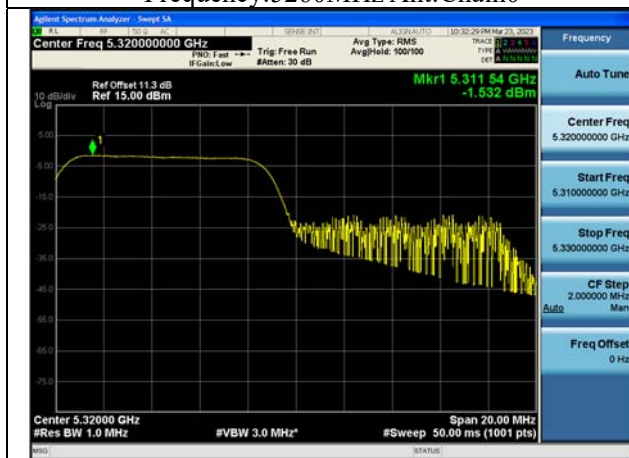

Mode:802.11ax HE20 Tone:52T Frequency:5280MHz  
Ant:Chain1

Mode:802.11ax HE20 Tone:52T Frequency:5320MHz  
Ant:Chain1

Mode:802.11ax HE20 Tone:106T  
Frequency:5260MHz Ant:Chain0

Mode:802.11ax HE20 Tone:106T  
Frequency:5280MHz Ant:Chain0