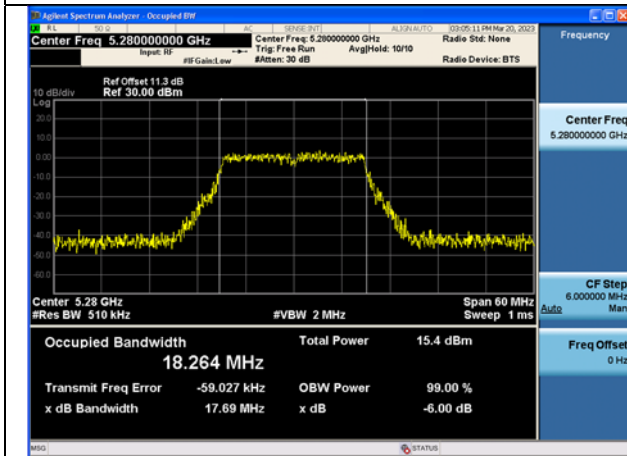

Test Mode: 802.11ac VHT20

Test Mode:802.11ac VHT20 5260MHz Chain0

Test Mode:802.11ac VHT20 5280MHz Chain0

Test Mode:802.11ac VHT20 5320MHz Chain0

Test Mode:802.11ac VHT20 5260MHz Chain1

Test Mode:802.11ac VHT20 5280MHz Chain1

Test Mode:802.11ac VHT20 5320MHz Chain1

Test Mode: 802.11ax HE20

Test Mode:802.11ax HE20 5260MHz Chain0

Test Mode:802.11ax HE20 5280MHz Chain0

Test Mode:802.11ax HE20 5320MHz Chain0

Test Mode:802.11ax HE20 5260MHz Chain1