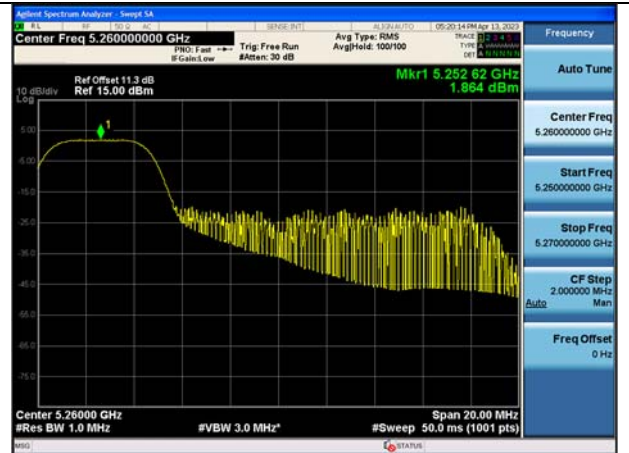

Mode:802.11ax HE20 Tone:26T Frequency:5320MHz  
Ant:Chain0

Mode:802.11ax HE20 Tone:26T Frequency:5260MHz  
Ant:Chain1

Mode:802.11ax HE20 Tone:26T Frequency:5280MHz  
Ant:Chain1

Mode:802.11ax HE20 Tone:26T Frequency:5320MHz  
Ant:Chain1

Mode:802.11ax HE20 Tone:52T Frequency:5260MHz  
Ant:Chain0

Mode:802.11ax HE20 Tone:52T Frequency:5280MHz  
Ant:Chain0

Mode:802.11ax HE20 Tone:52T Frequency:5320MHz  
Ant:Chain0

Mode:802.11ax HE20 Tone:52T Frequency:5260MHz  
Ant:Chain1