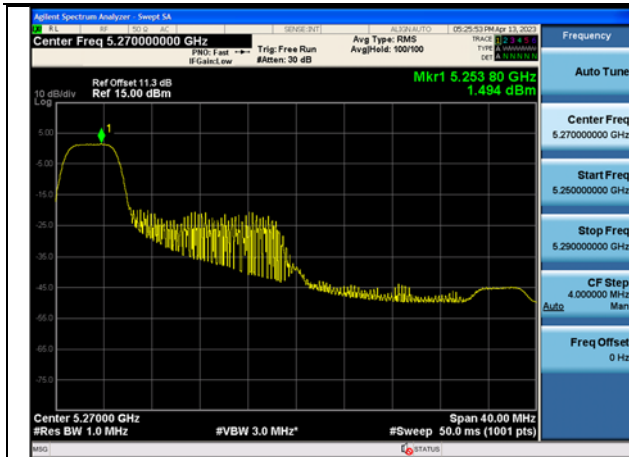

Mode:802.11ax HE40 Tone:52T Frequency:5270MHz
Ant:Chain1