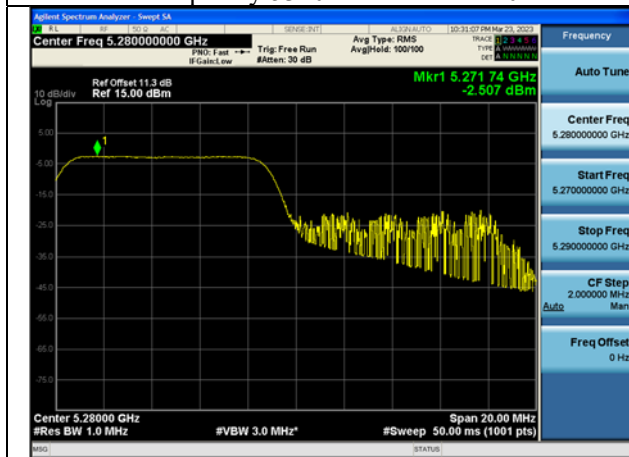

Mode:802.11ax HE20 Tone:106T
Frequency:5280MHz Ant:Chain1