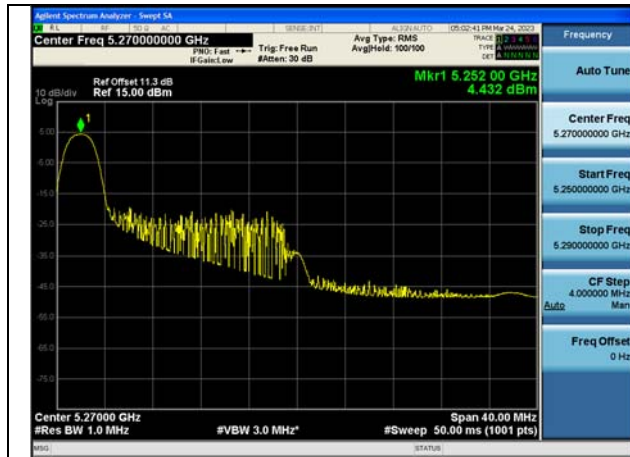

Test Mode: 802.11ax HE40

Mode:802.11ax HE40 Tone:26T Frequency:5270MHz
Ant:Chain0