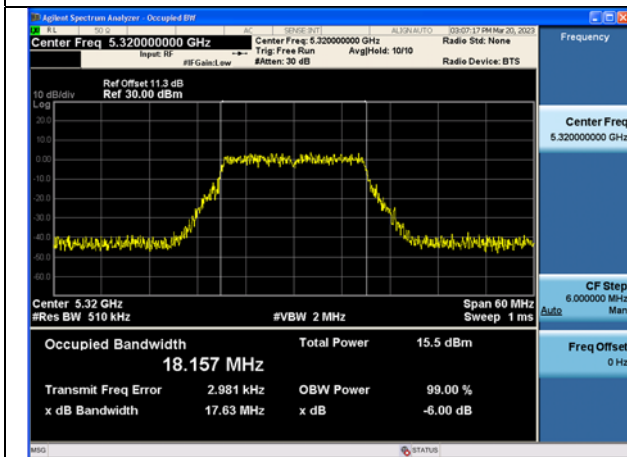

Test Mode: 802.11ac VHT20

Test Mode:802.11ac VHT20 5260MHz Chain0

Test Mode:802.11ac VHT20 5280MHz Chain0

Test Mode:802.11ac VHT20 5320MHz Chain0

Test Mode:802.11ac VHT20 5260MHz Chain1

Test Mode:802.11ac VHT20 5280MHz Chain1

Test Mode:802.11ac VHT20 5320MHz Chain1

Test Mode: 802.11ax HE20

Test Mode:802.11ax HE20 5260MHz Chain0

Test Mode:802.11ax HE20 5280MHz Chain0

Test Mode:802.11ax HE20 5320MHz Chain0

Test Mode:802.11ax HE20 5260MHz Chain1