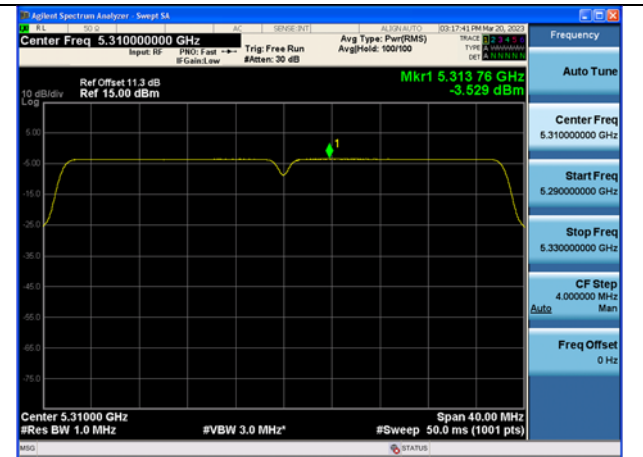

Mode:802.11ac VHT40 Frequency:5310MHz
Ant:Chain0