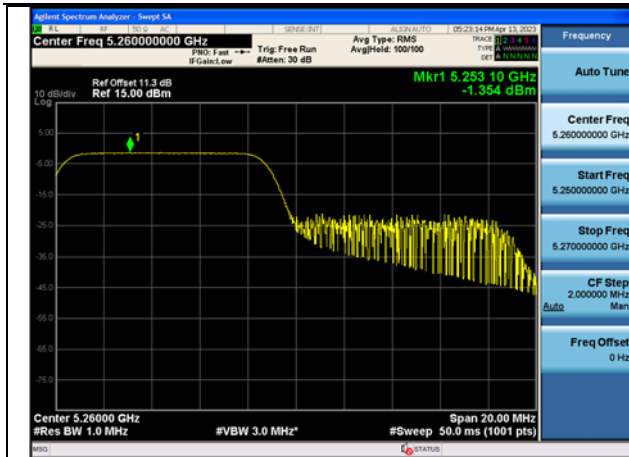

Mode:802.11ax HE20 Tone:106T
Frequency:5260MHz Ant:Chain0