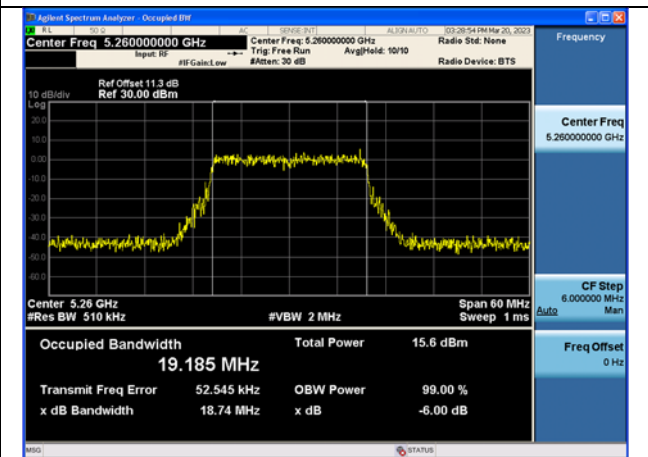

Test Mode: 802.11ac VHT20

Test Mode:802.11ac VHT20 5260MHz Chain0

Test Mode:802.11ac VHT20 5280MHz Chain0

Test Mode:802.11ac VHT20 5320MHz Chain0

Test Mode:802.11ac VHT20 5260MHz Chain1

Test Mode:802.11ac VHT20 5280MHz Chain1

Test Mode:802.11ac VHT20 5320MHz Chain1

Test Mode: 802.11ax HE20

Test Mode:802.11ax HE20 5260MHz Chain0

Test Mode:802.11ax HE20 5280MHz Chain0

Test Mode:802.11ax HE20 5320MHz Chain0

Test Mode:802.11ax HE20 5260MHz Chain1