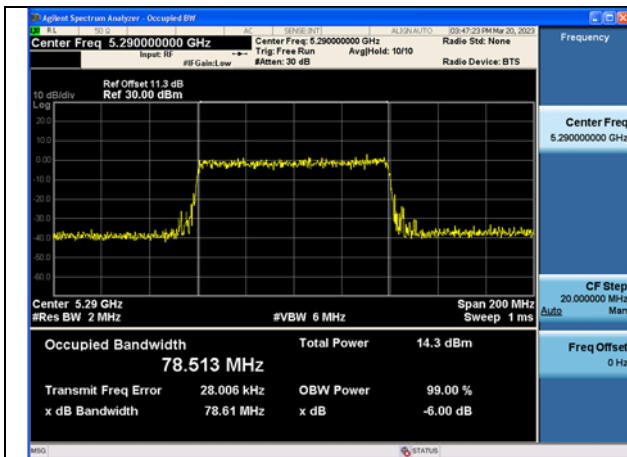

Test Mode:802.11ax HE40 5310MHz Chain1

Test Mode: 802.11ac VHT80

Test Mode:802.11ac VHT80 5290MHz Chain0

Test Mode:802.11ac VHT80 5290MHz Chain1

Test Mode: 802.11ax HE80

Test Mode:802.11ax HE80 5290MHz Chain0

Test Mode:802.11ax HE80 5290MHz Chain1