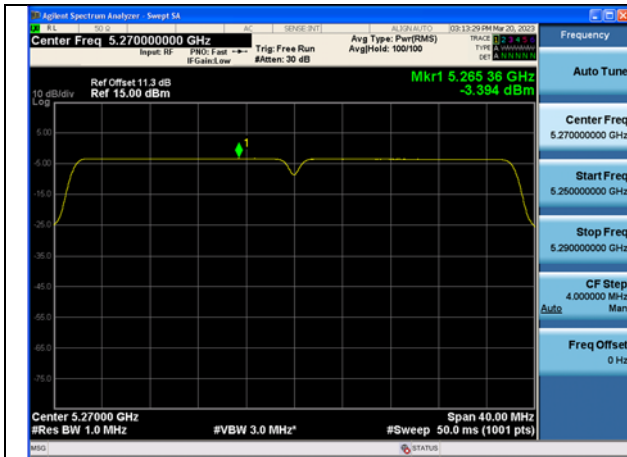

Test Mode: 802.11ac VHT40

Mode:802.11ac VHT40 Frequency:5270MHz
Ant:Chain0