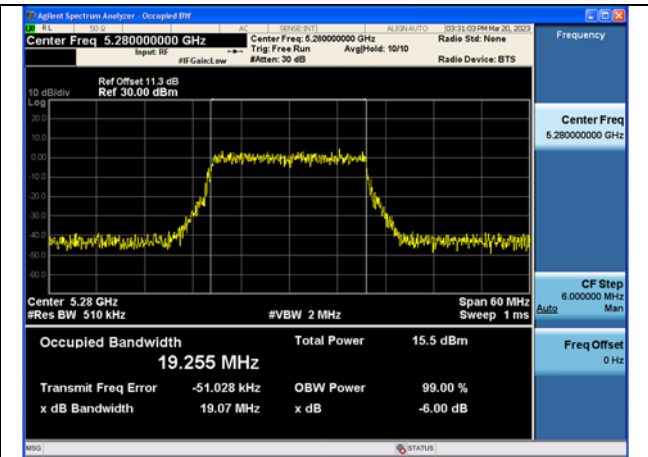

Test Mode: 802.11ac VHT20

Test Mode:802.11ac VHT20 5260MHz Chain0

Test Mode:802.11ac VHT20 5280MHz Chain0

Test Mode:802.11ac VHT20 5320MHz Chain0

Test Mode:802.11ac VHT20 5260MHz Chain1

Test Mode:802.11ac VHT20 5280MHz Chain1

Test Mode:802.11ac VHT20 5320MHz Chain1

Test Mode: 802.11ax HE20

Test Mode:802.11ax HE20 5260MHz Chain0

Test Mode:802.11ax HE20 5280MHz Chain0

Test Mode:802.11ax HE20 5320MHz Chain0

Test Mode:802.11ax HE20 5260MHz Chain1