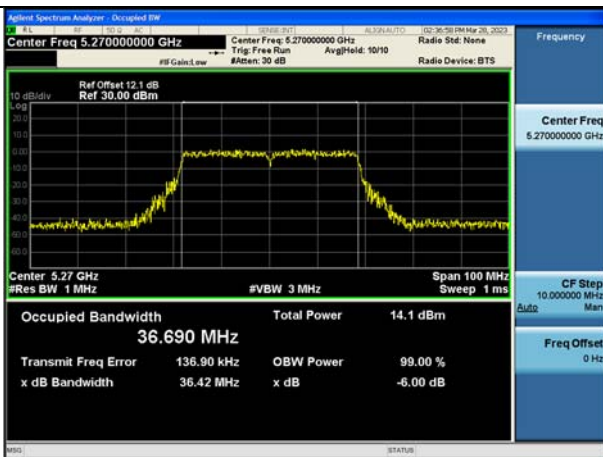

Test Mode:802.11ax HE20 5280MHz Chain1

Test Mode:802.11ax HE20 5320MHz Chain1

Test Mode: 802.11n HT40

Test Mode:802.11n HT40 5270MHz Chain0

Test Mode:802.11n HT40 5310MHz Chain0

Test Mode:802.11n HT40 5270MHz Chain1

Test Mode:802.11n HT40 5310MHz Chain1

Test Mode: 802.11ac VHT40

Test Mode: 802.11ax HE40

Test Mode:802.11ax HE40 5270MHz Chain0

Test Mode:802.11ax HE40 5310MHz Chain0

Test Mode:802.11ax HE40 5270MHz Chain1