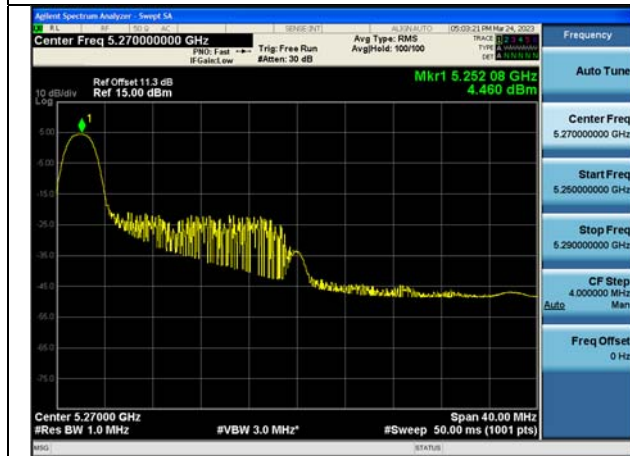

Mode:802.11ax HE40 Tone:26T Frequency:5270MHz
Ant:Chain1