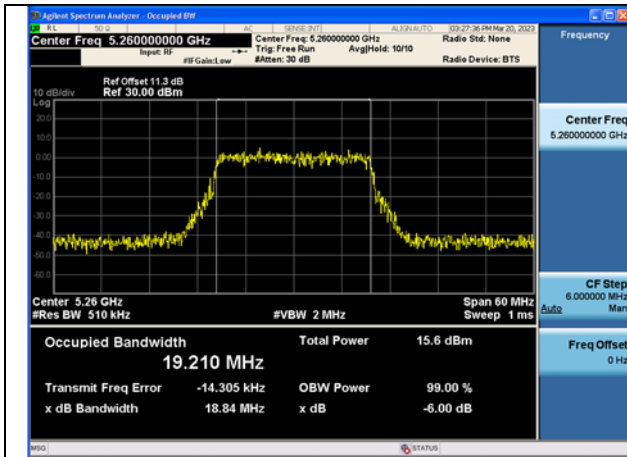

Test Mode: 802.11ac VHT20

Test Mode:802.11ac VHT20 5260MHz Chain0

Test Mode:802.11ac VHT20 5280MHz Chain0

Test Mode:802.11ac VHT20 5320MHz Chain0

Test Mode:802.11ac VHT20 5260MHz Chain1

Test Mode:802.11ac VHT20 5280MHz Chain1

Test Mode:802.11ac VHT20 5320MHz Chain1

Test Mode: 802.11ax HE20

Test Mode:802.11ax HE20 5260MHz Chain0

Test Mode:802.11ax HE20 5280MHz Chain0

Test Mode:802.11ax HE20 5320MHz Chain0

Test Mode:802.11ax HE20 5260MHz Chain1