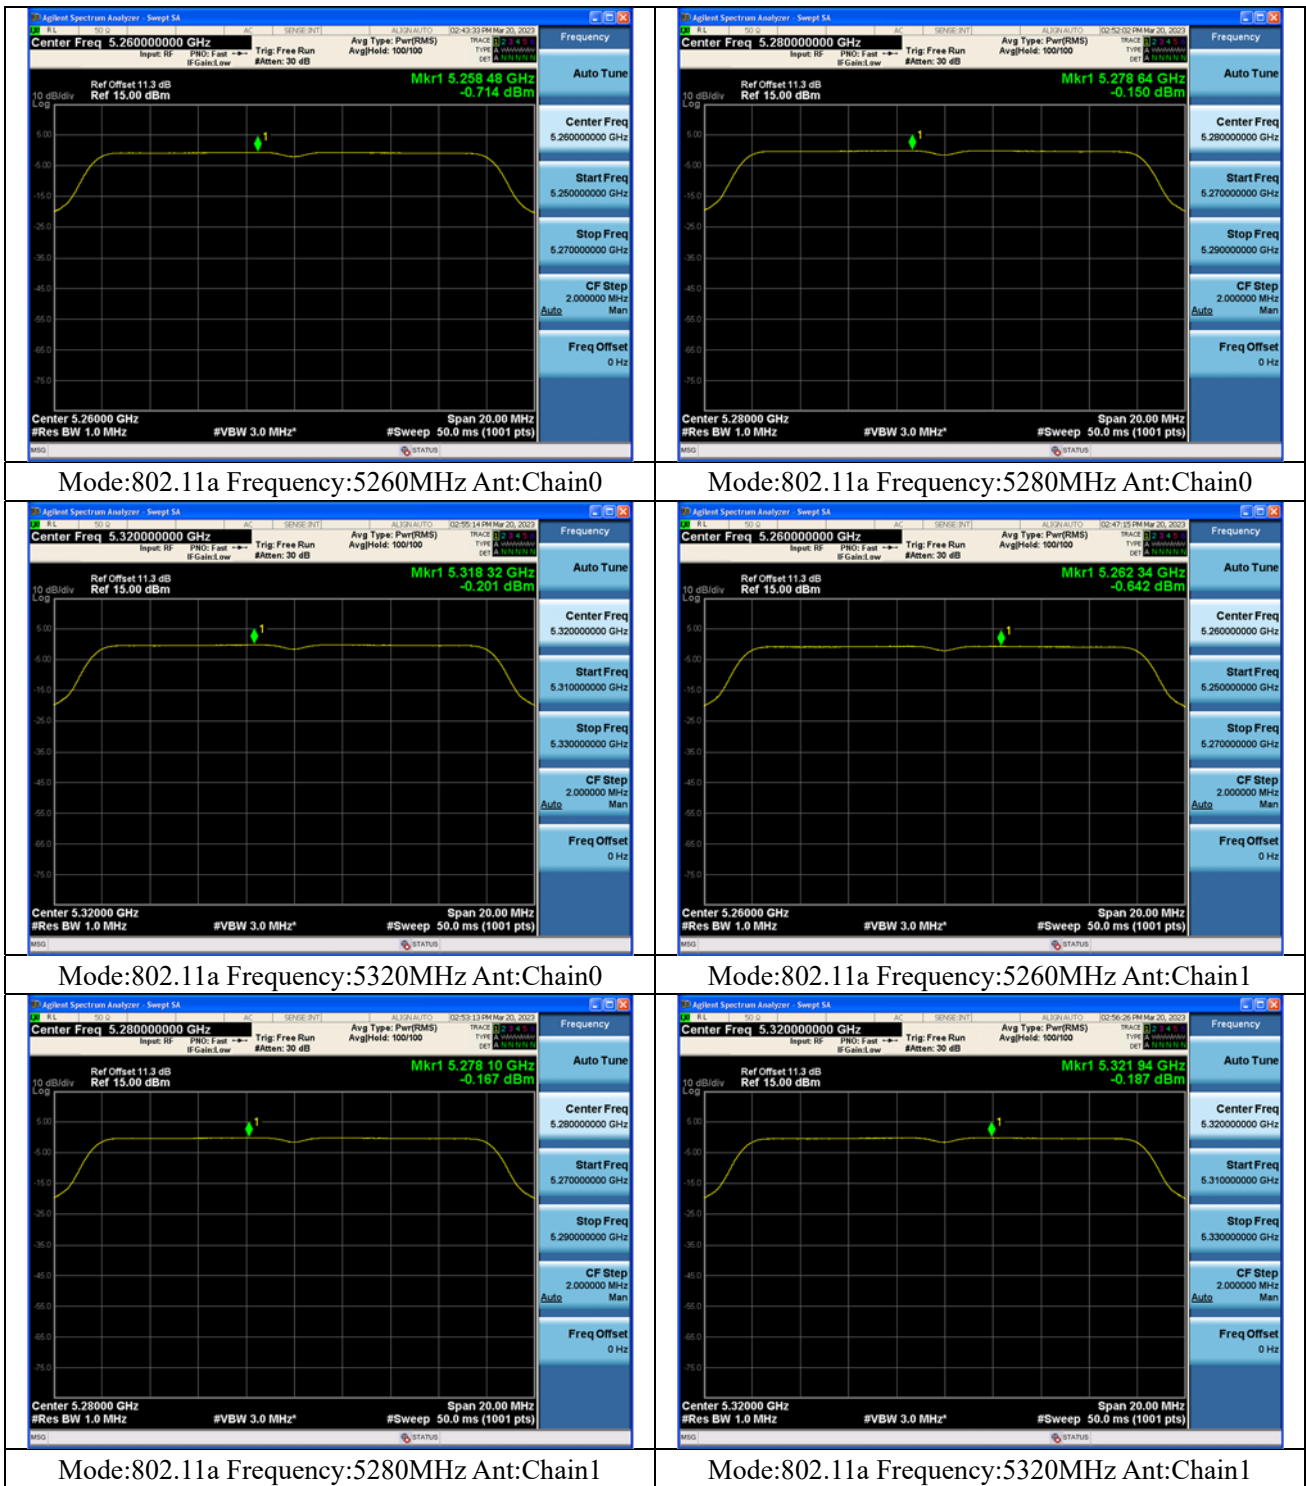

Test Mode: 802.11a