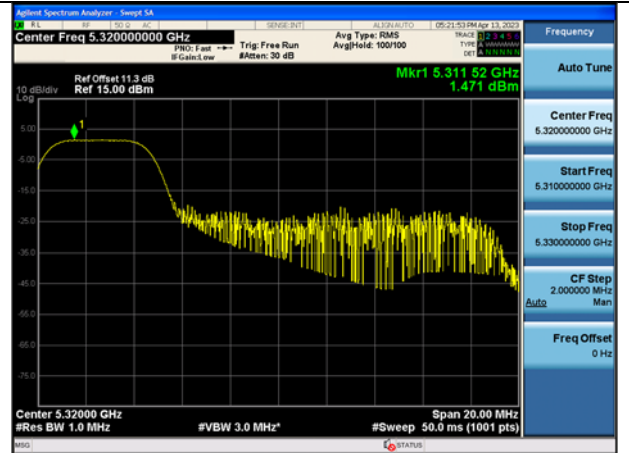

Mode:802.11ax HE20 Tone:52T Frequency:5260MHz  
Ant:Chain0

Mode:802.11ax HE20 Tone:52T Frequency:5280MHz  
Ant:Chain0

Mode:802.11ax HE20 Tone:52T Frequency:5320MHz  
Ant:Chain0

Mode:802.11ax HE20 Tone:52T Frequency:5260MHz  
Ant:Chain1

Mode:802.11ax HE20 Tone:52T Frequency:5280MHz  
Ant:Chain1

Mode:802.11ax HE20 Tone:52T Frequency:5320MHz  
Ant:Chain1

Mode:802.11ax HE20 Tone:106T  
Frequency:5260MHz Ant:Chain0

Mode:802.11ax HE20 Tone:106T  
Frequency:5280MHz Ant:Chain0