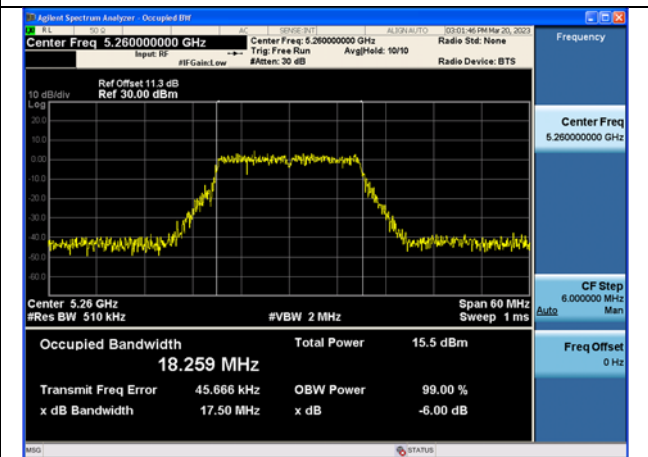

Test Mode: 802.11ac VHT20

Test Mode:802.11ac VHT20 5260MHz Chain0

Test Mode:802.11ac VHT20 5280MHz Chain0

Test Mode:802.11ac VHT20 5320MHz Chain0

Test Mode:802.11ac VHT20 5260MHz Chain1

Test Mode:802.11ac VHT20 5280MHz Chain1

Test Mode:802.11ac VHT20 5320MHz Chain1

Test Mode: 802.11ax HE20

Test Mode:802.11ax HE20 5260MHz Chain0

Test Mode:802.11ax HE20 5280MHz Chain0

Test Mode:802.11ax HE20 5320MHz Chain0

Test Mode:802.11ax HE20 5260MHz Chain1