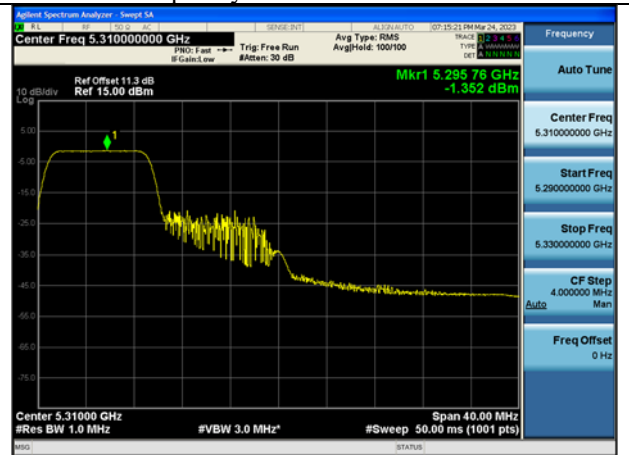

Mode:802.11ax HE40 Tone:52T Frequency:5270MHz  
Ant:Chain0

Mode:802.11ax HE40 Tone:52T Frequency:5310MHz  
Ant:Chain0

Mode:802.11ax HE40 Tone:52T Frequency:5270MHz  
Ant:Chain1

Mode:802.11ax HE40 Tone:52T Frequency:5310MHz  
Ant:Chain1

Mode:802.11ax HE40 Tone:106T  
Frequency:5270MHz Ant:Chain0

Mode:802.11ax HE40 Tone:106T  
Frequency:5310MHz Ant:Chain0

Mode:802.11ax HE40 Tone:106T  
Frequency:5270MHz Ant:Chain1

Mode:802.11ax HE40 Tone:106T  
Frequency:5310MHz Ant:Chain1