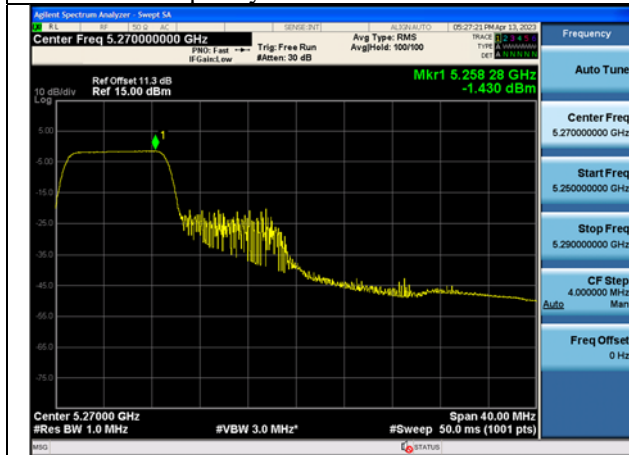

Mode:802.11ax HE40 Tone:52T Frequency:5270MHz  
Ant:Chain0

Mode:802.11ax HE40 Tone:52T Frequency:5310MHz  
Ant:Chain0

Mode:802.11ax HE40 Tone:52T Frequency:5270MHz  
Ant:Chain1

Mode:802.11ax HE40 Tone:52T Frequency:5310MHz  
Ant:Chain1

Mode:802.11ax HE40 Tone:106T  
Frequency:5270MHz Ant:Chain0

Mode:802.11ax HE40 Tone:106T  
Frequency:5310MHz Ant:Chain0

Mode:802.11ax HE40 Tone:106T  
Frequency:5270MHz Ant:Chain1

Mode:802.11ax HE40 Tone:106T  
Frequency:5310MHz Ant:Chain1