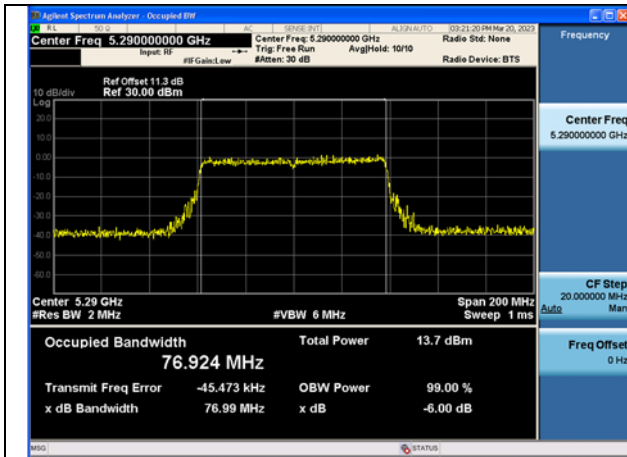

Test Mode:802.11n HT40 5310MHz Chain1

Test Mode: 802.11ac VHT40

Test Mode: 802.11ax HE40

Test Mode:802.11ax HE40 5270MHz Chain0

Test Mode:802.11ax HE40 5310MHz Chain0

Test Mode:802.11ax HE40 5270MHz Chain1

Test Mode:802.11ax HE40 5310MHz Chain1

Test Mode: 802.11ac VHT80

Test Mode:802.11ac VHT80 5290MHz Chain0

Test Mode:802.11ac VHT80 5290MHz Chain1

Test Mode: 802.11ax HE80

Test Mode:802.11ax HE80 5290MHz Chain0

Test Mode:802.11ax HE80 5290MHz Chain1