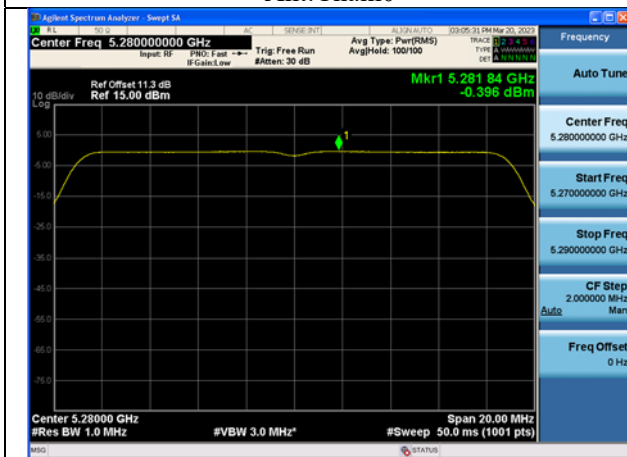

Test Mode: 802.11a

Test Mode: 802.11ac VHT20

Mode:802.11ac VHT20 Frequency:5260MHz  
Ant:Chain0

Mode:802.11ac VHT20 Frequency:5280MHz  
Ant:Chain0

Mode:802.11ac VHT20 Frequency:5320MHz  
Ant:Chain0

Mode:802.11ac VHT20 Frequency:5260MHz  
Ant:Chain1