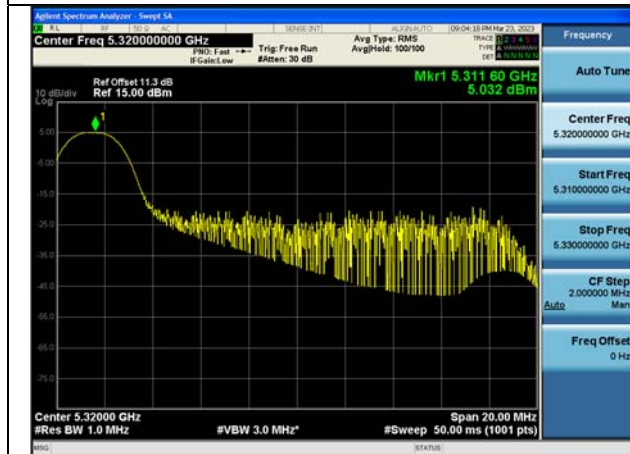

Mode:802.11ac VHT20 Frequency:5280MHz  
Ant:Chain1

Mode:802.11ac VHT20 Frequency:5320MHz  
Ant:Chain1

Test Mode: 802.11ax HE20

Mode:802.11ax HE20 Tone:26T Frequency:5260MHz  
Ant:Chain0

Mode:802.11ax HE20 Tone:26T Frequency:5280MHz  
Ant:Chain0