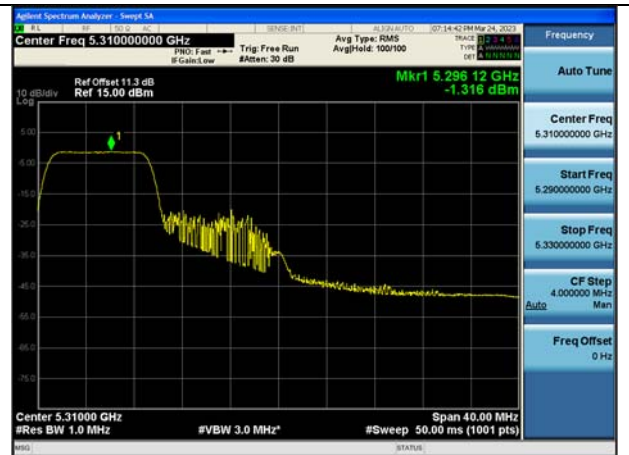

Mode:802.11ax HE40 Tone:52T Frequency:5270MHz  
Ant:Chain0

Mode:802.11ax HE40 Tone:52T Frequency:5310MHz  
Ant:Chain0

Mode:802.11ax HE40 Tone:52T Frequency:5270MHz  
Ant:Chain1

Mode:802.11ax HE40 Tone:52T Frequency:5310MHz  
Ant:Chain1