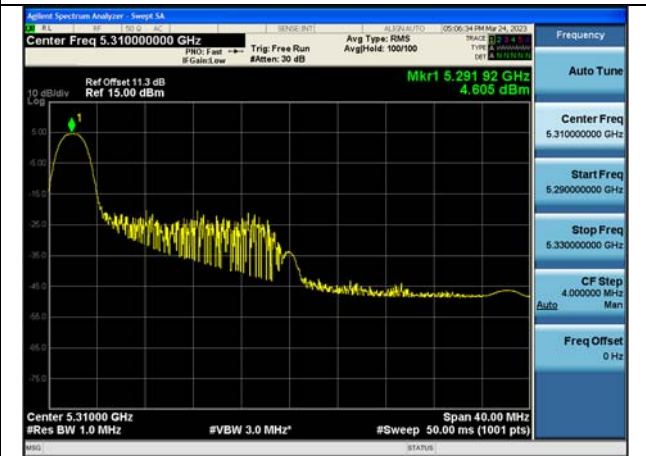

Test Mode: 802.11ax HE40

Mode:802.11ax HE40 Tone:26T Frequency:5270MHz  
Ant:Chain0

Mode:802.11ax HE40 Tone:26T Frequency:5310MHz  
Ant:Chain0

Mode:802.11ax HE40 Tone:26T Frequency:5270MHz  
Ant:Chain1

Mode:802.11ax HE40 Tone:26T Frequency:5310MHz  
Ant:Chain1