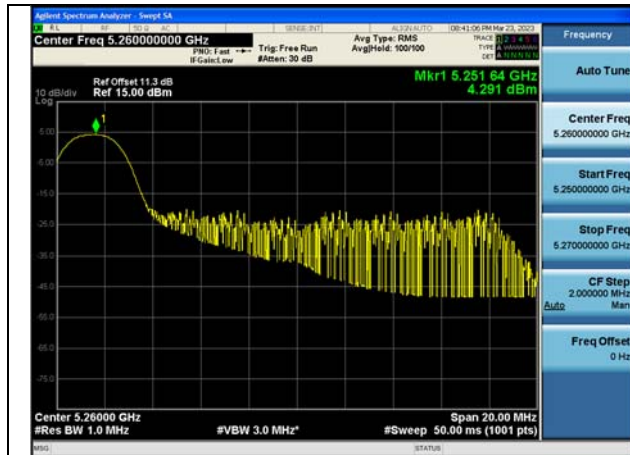

Test Mode: 802.11ax HE20

Mode:802.11ax HE20 Tone:26T Frequency:5260MHz
Ant:Chain0