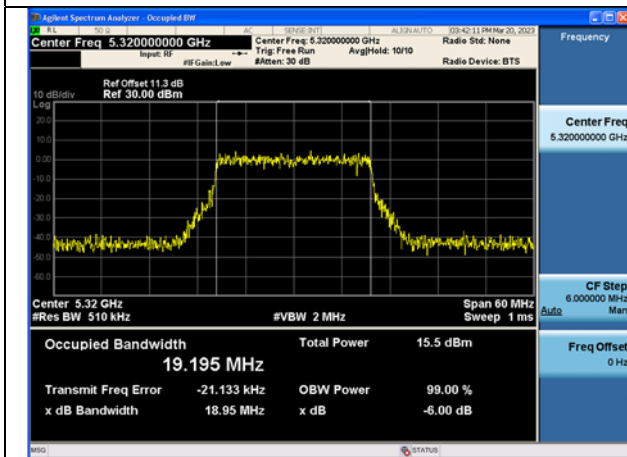

Test Mode: 802.11ac VHT20

Test Mode:802.11ac VHT20 5260MHz Chain0

Test Mode:802.11ac VHT20 5280MHz Chain0

Test Mode:802.11ac VHT20 5320MHz Chain0

Test Mode:802.11ac VHT20 5260MHz Chain1

Test Mode:802.11ac VHT20 5280MHz Chain1

Test Mode:802.11ac VHT20 5320MHz Chain1

Test Mode: 802.11ax HE20

Test Mode:802.11ax HE20 5260MHz Chain0

Test Mode:802.11ax HE20 5280MHz Chain0

Test Mode:802.11ax HE20 5320MHz Chain0

Test Mode:802.11ax HE20 5260MHz Chain1