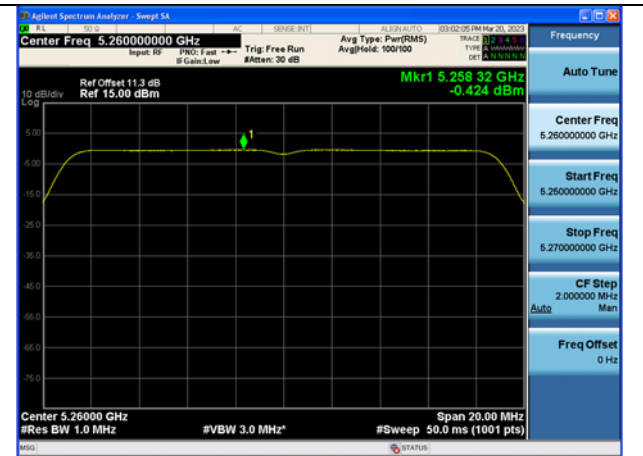

Test Mode: 802.11a

Test Mode: 802.11ac VHT20

Mode:802.11ac VHT20 Frequency:5260MHz  
Ant:Chain0

Mode:802.11ac VHT20 Frequency:5280MHz  
Ant:Chain0

Mode:802.11ac VHT20 Frequency:5320MHz  
Ant:Chain0

Mode:802.11ac VHT20 Frequency:5260MHz  
Ant:Chain1