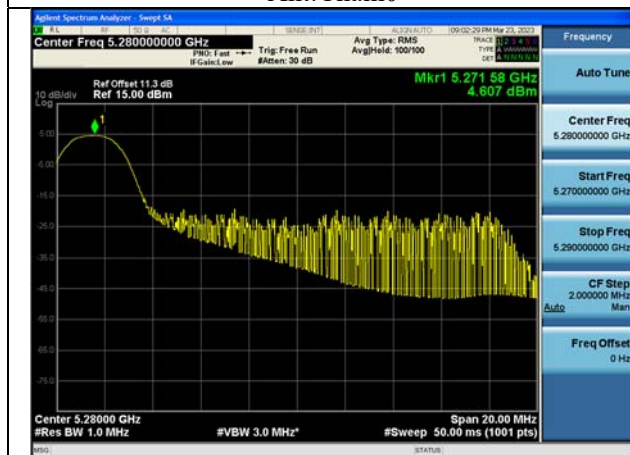

Mode:802.11ax HE20 Tone:26T Frequency:5280MHz
Ant:Chain1