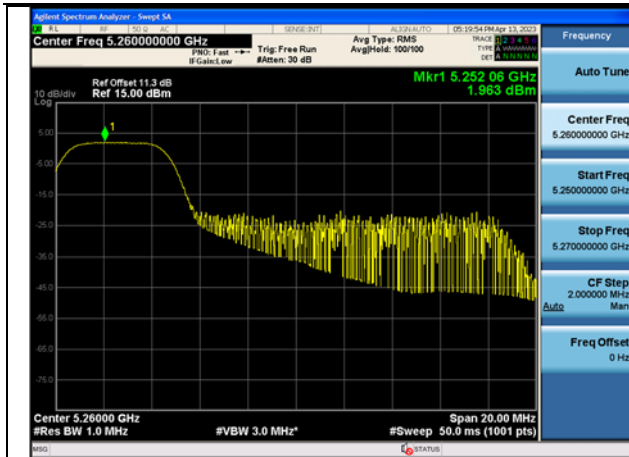

Mode:802.11ax HE20 Tone:26T Frequency:5320MHz  
Ant:Chain0

Mode:802.11ax HE20 Tone:26T Frequency:5260MHz  
Ant:Chain1

Mode:802.11ax HE20 Tone:26T Frequency:5280MHz  
Ant:Chain1

Mode:802.11ax HE20 Tone:26T Frequency:5320MHz  
Ant:Chain1