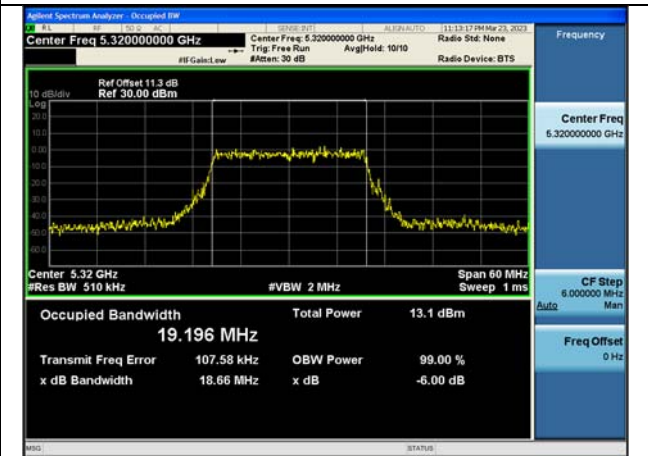

Test Mode:802.11ax HE20 5320MHz Chain1