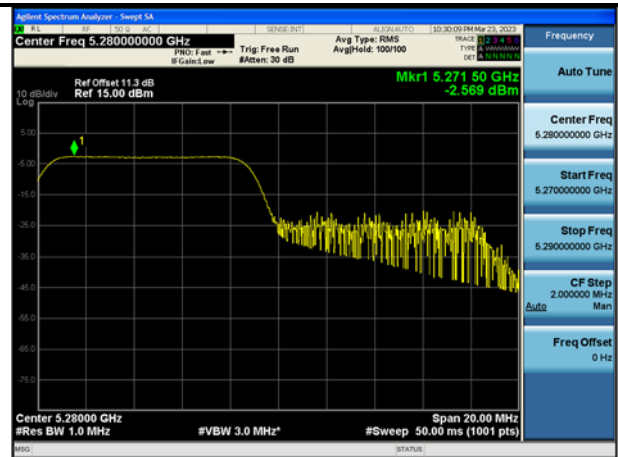

Mode:802.11ax HE20 Tone:52T Frequency:5280MHz  
Ant:Chain1

Mode:802.11ax HE20 Tone:52T Frequency:5320MHz  
Ant:Chain1

Mode:802.11ax HE20 Tone:106T  
Frequency:5260MHz Ant:Chain0

Mode:802.11ax HE20 Tone:106T  
Frequency:5280MHz Ant:Chain0