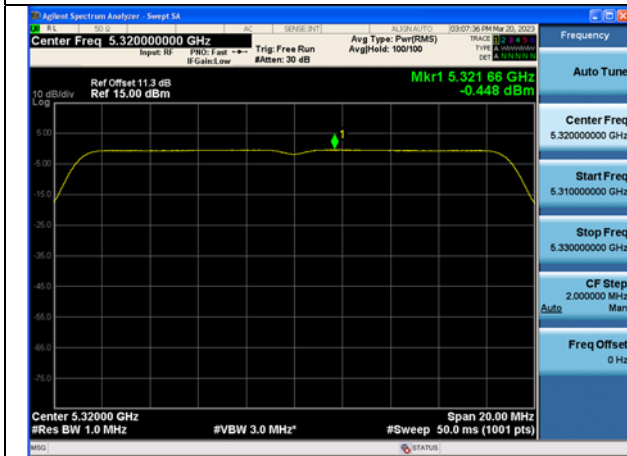

Test Mode: 802.11a

Test Mode: 802.11ac VHT20

Mode:802.11ac VHT20 Frequency:5260MHz  
Ant:Chain0

Mode:802.11ac VHT20 Frequency:5280MHz  
Ant:Chain0

Mode:802.11ac VHT20 Frequency:5320MHz  
Ant:Chain0

Mode:802.11ac VHT20 Frequency:5260MHz  
Ant:Chain1