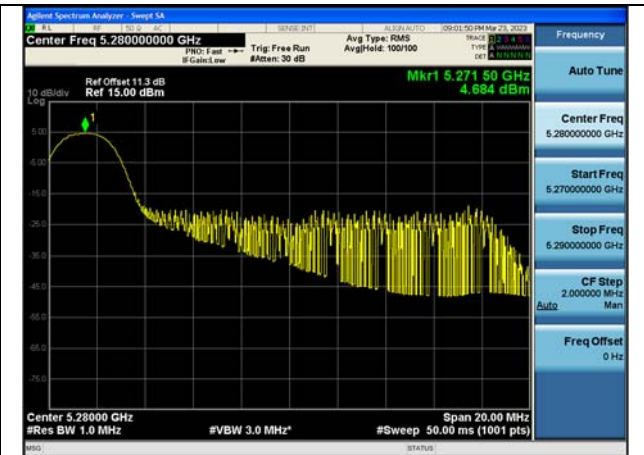

Mode:802.11ac VHT20 Frequency:5280MHz  
Ant:Chain1

Mode:802.11ac VHT20 Frequency:5320MHz  
Ant:Chain1

Test Mode: 802.11ax HE20

Mode:802.11ax HE20 Tone:26T Frequency:5260MHz  
Ant:Chain0

Mode:802.11ax HE20 Tone:26T Frequency:5280MHz  
Ant:Chain0