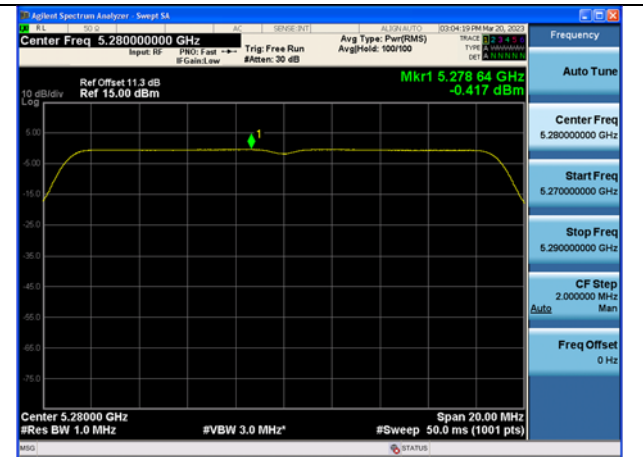

Mode:802.11ac VHT20 Frequency:5280MHz
Ant:Chain0