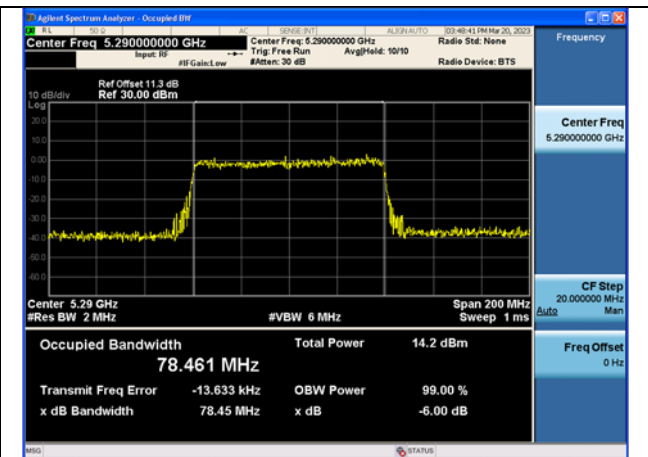

Test Mode:802.11ax HE40 5310MHz Chain1

Test Mode: 802.11ac VHT80

Test Mode:802.11ac VHT80 5290MHz Chain0

Test Mode:802.11ac VHT80 5290MHz Chain1

Test Mode: 802.11ax HE80

Test Mode:802.11ax HE80 5290MHz Chain0

Test Mode:802.11ax HE80 5290MHz Chain1