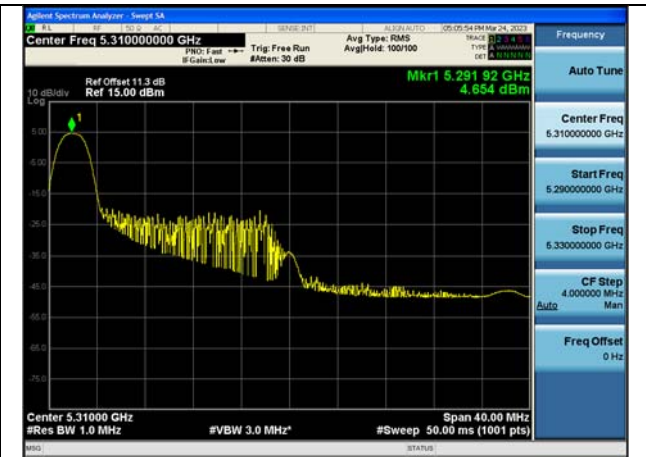

Mode:802.11ax HE40 Tone:26T Frequency:5310MHz
Ant:Chain0