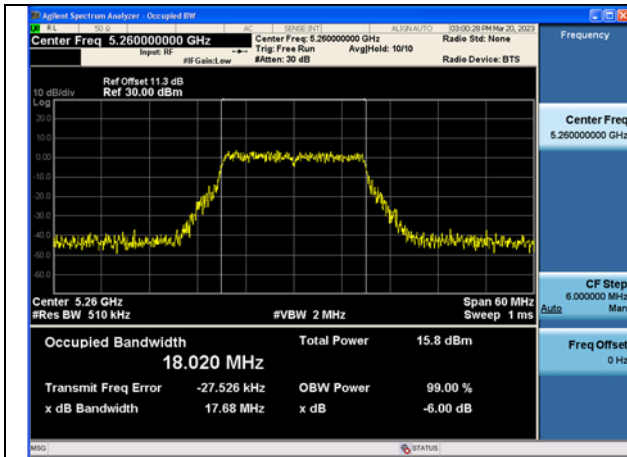

Test Mode: 802.11ac VHT20

Test Mode:802.11ac VHT20 5260MHz Chain0

Test Mode:802.11ac VHT20 5280MHz Chain0

Test Mode:802.11ac VHT20 5320MHz Chain0

Test Mode:802.11ac VHT20 5260MHz Chain1

Test Mode:802.11ac VHT20 5280MHz Chain1

Test Mode:802.11ac VHT20 5320MHz Chain1

Test Mode: 802.11ax HE20

Test Mode:802.11ax HE20 5260MHz Chain0

Test Mode:802.11ax HE20 5280MHz Chain0

Test Mode:802.11ax HE20 5320MHz Chain0

Test Mode:802.11ax HE20 5260MHz Chain1