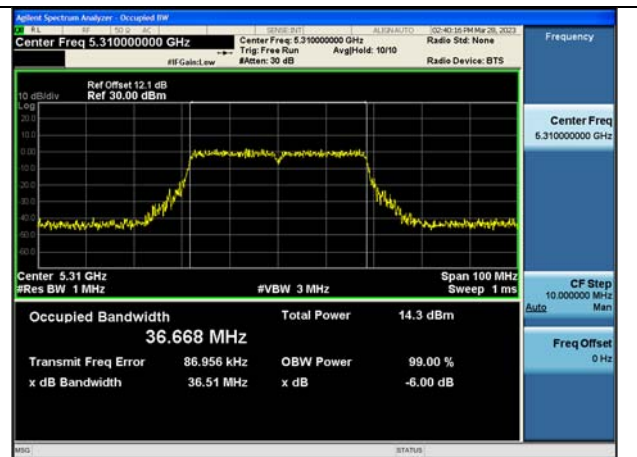

Test Mode:802.11ax HE20 5280MHz Chain1

Test Mode:802.11ax HE20 5320MHz Chain1

Test Mode: 802.11n HT40

Test Mode:802.11n HT40 5270MHz Chain0

Test Mode:802.11n HT40 5310MHz Chain0

Test Mode:802.11n HT40 5270MHz Chain1