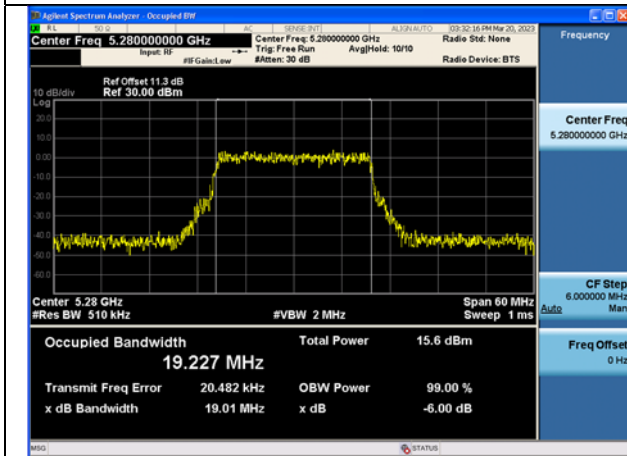

Test Mode: 802.11ac VHT20

Test Mode:802.11ac VHT20 5260MHz Chain0

Test Mode:802.11ac VHT20 5280MHz Chain0

Test Mode:802.11ac VHT20 5320MHz Chain0

Test Mode:802.11ac VHT20 5260MHz Chain1

Test Mode:802.11ac VHT20 5280MHz Chain1

Test Mode:802.11ac VHT20 5320MHz Chain1

Test Mode: 802.11ax HE20

Test Mode:802.11ax HE20 5260MHz Chain0

Test Mode:802.11ax HE20 5280MHz Chain0

Test Mode:802.11ax HE20 5320MHz Chain0

Test Mode:802.11ax HE20 5260MHz Chain1