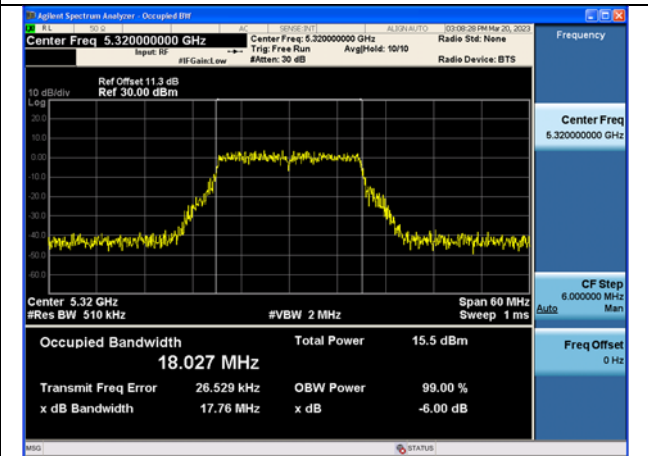

Test Mode: 802.11ac VHT20

Test Mode:802.11ac VHT20 5260MHz Chain0

Test Mode:802.11ac VHT20 5280MHz Chain0

Test Mode:802.11ac VHT20 5320MHz Chain0

Test Mode:802.11ac VHT20 5260MHz Chain1

Test Mode:802.11ac VHT20 5280MHz Chain1

Test Mode:802.11ac VHT20 5320MHz Chain1

Test Mode: 802.11ax HE20

Test Mode:802.11ax HE20 5260MHz Chain0

Test Mode:802.11ax HE20 5280MHz Chain0

Test Mode:802.11ax HE20 5320MHz Chain0

Test Mode:802.11ax HE20 5260MHz Chain1