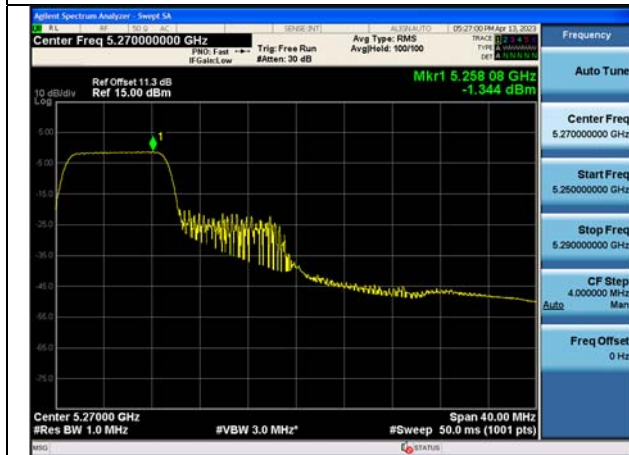

Mode:802.11ax HE40 Tone:52T Frequency:5270MHz  
Ant:Chain0

Mode:802.11ax HE40 Tone:52T Frequency:5310MHz  
Ant:Chain0

Mode:802.11ax HE40 Tone:52T Frequency:5270MHz  
Ant:Chain1

Mode:802.11ax HE40 Tone:52T Frequency:5310MHz  
Ant:Chain1