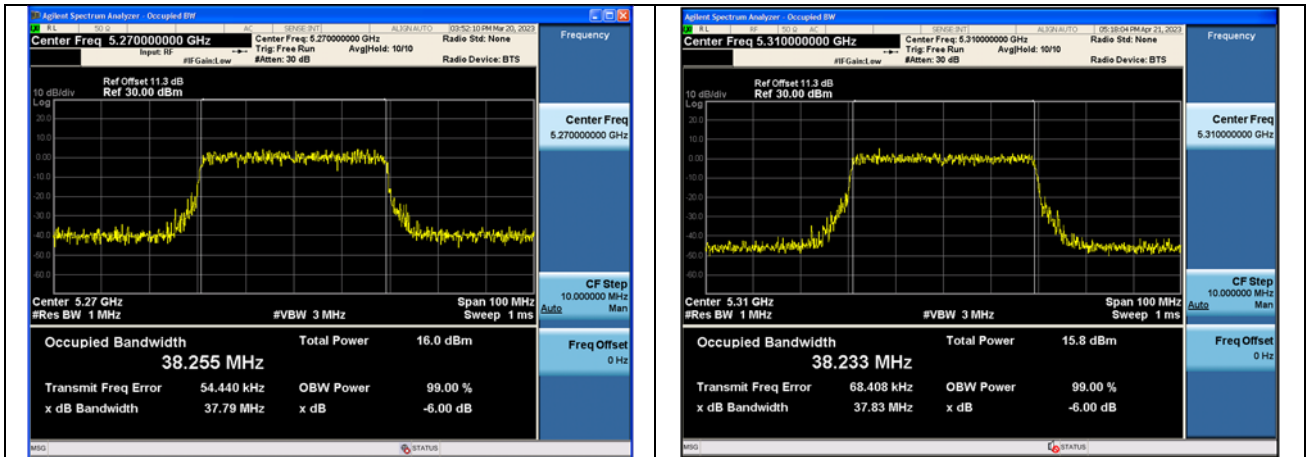

Test Mode: 802.11ax HE40

Test Mode:802.11ax HE40 5270MHz Chain0

Test Mode:802.11ax HE40 5310MHz Chain0