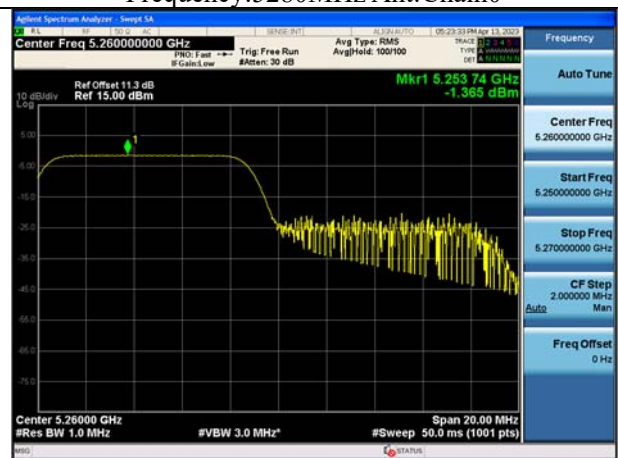

Mode:802.11ax HE20 Tone:106T
Frequency:5260MHz Ant:Chain1