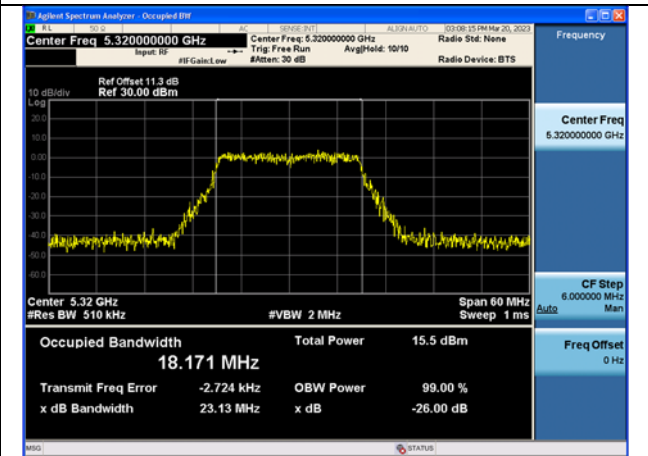

Test Mode:802.11n HT20 5320MHz Chain1

Test Mode: 802.11ac VHT20

Test Mode:802.11ac VHT20 5260MHz Chain0

Test Mode:802.11ac VHT20 5280MHz Chain0

Test Mode:802.11ac VHT20 5320MHz Chain0

Test Mode:802.11ac VHT20 5260MHz Chain1

Test Mode:802.11ac VHT20 5280MHz Chain1

Test Mode:802.11ac VHT20 5320MHz Chain1

Test Mode: 802.11ax HE20

Test Mode:802.11ax HE20 5260MHz Chain0

Test Mode:802.11ax HE20 5280MHz Chain0

Test Mode:802.11ax HE20 5320MHz Chain0