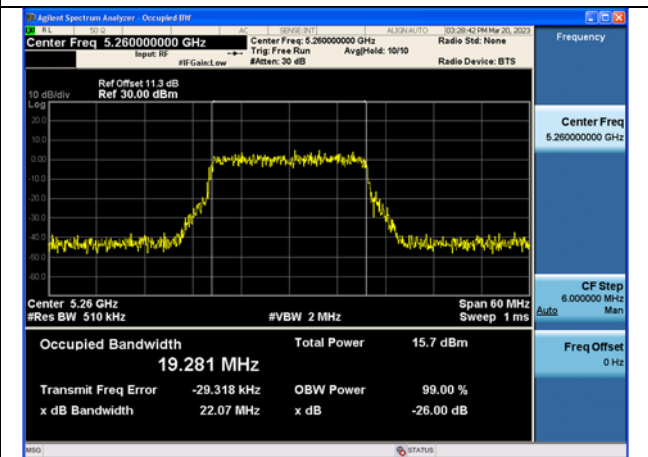

Test Mode:802.11ac VHT20 5280MHz Chain1

Test Mode:802.11ac VHT20 5320MHz Chain1

Test Mode: 802.11ax HE20

Test Mode:802.11ax HE20 5260MHz Chain0

Test Mode:802.11ax HE20 5280MHz Chain0

Test Mode:802.11ax HE20 5320MHz Chain0