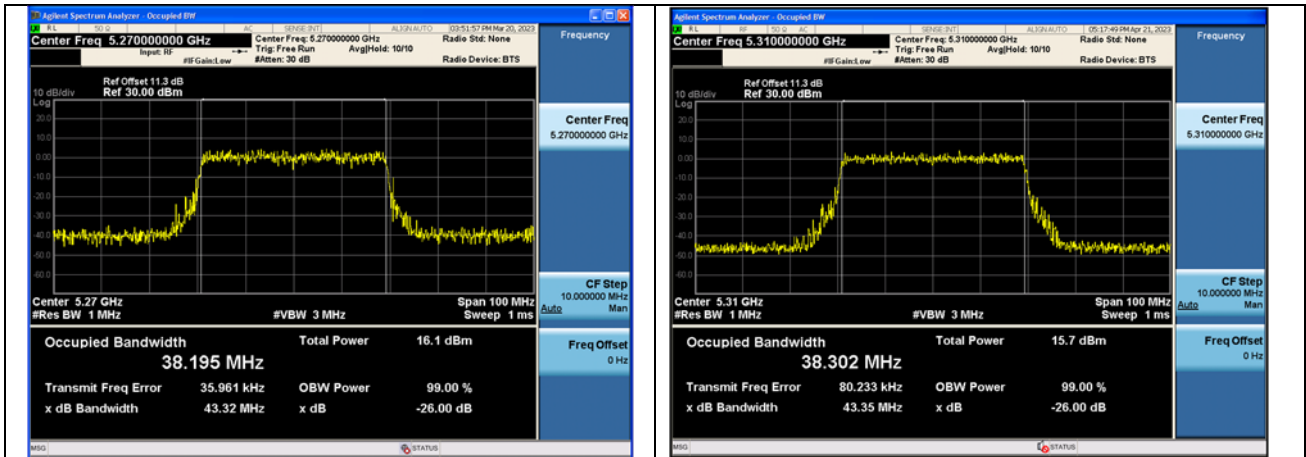

Test Mode: 802.11ax HE40

Test Mode:802.11ax HE40 5270MHz Chain0

Test Mode:802.11ax HE40 5310MHz Chain0