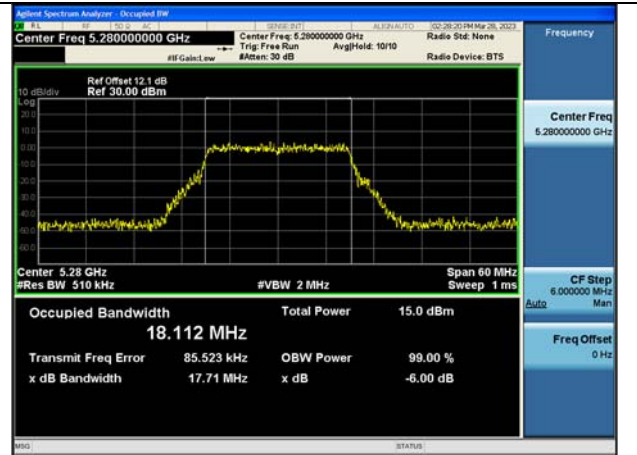

Test Mode:802.11n HT20 5280MHz Chain0