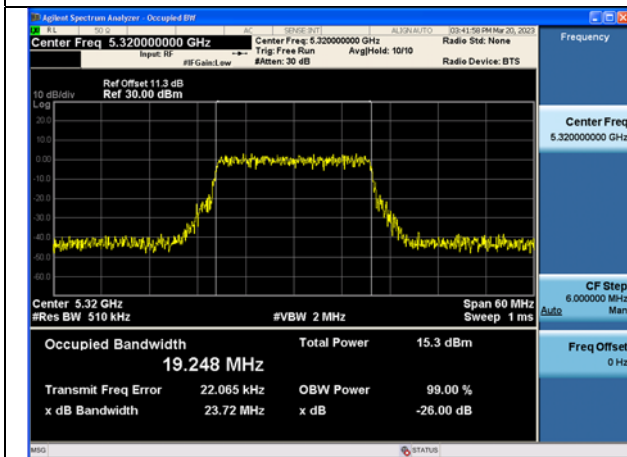

Test Mode:802.11ac VHT20 5280MHz Chain1

Test Mode:802.11ac VHT20 5320MHz Chain1

Test Mode: 802.11ax HE20

Test Mode:802.11ax HE20 5260MHz Chain0

Test Mode:802.11ax HE20 5280MHz Chain0

Test Mode:802.11ax HE20 5320MHz Chain0