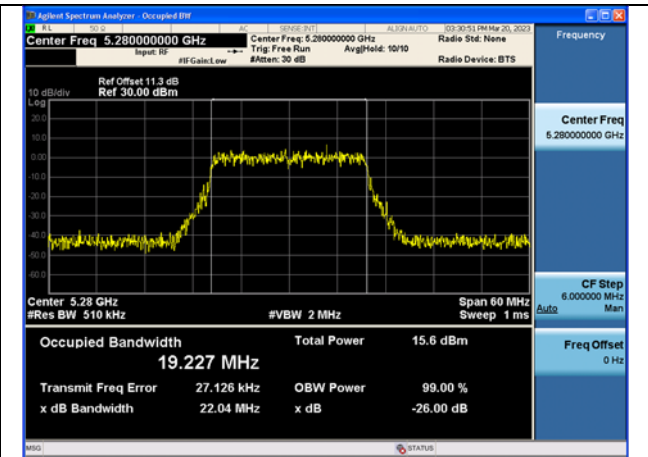

Test Mode:802.11ac VHT20 5280MHz Chain1

Test Mode:802.11ac VHT20 5320MHz Chain1

Test Mode: 802.11ax HE20

Test Mode:802.11ax HE20 5260MHz Chain0

Test Mode:802.11ax HE20 5280MHz Chain0

Test Mode:802.11ax HE20 5320MHz Chain0