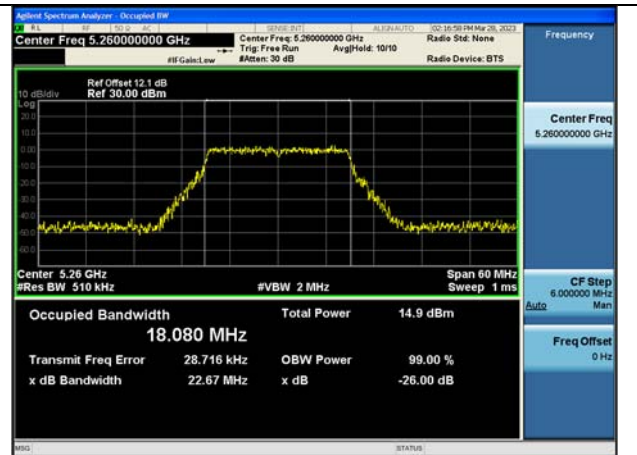

Test Mode: 802.11n HT20

Test Mode:802.11n HT20 5260MHz Chain0

Test Mode:802.11n HT20 5280MHz Chain0

Test Mode:802.11n HT20 5320MHz Chain0

Test Mode:802.11n HT20 5260MHz Chain1

Test Mode:802.11n HT20 5280MHz Chain1

Test Mode:802.11n HT20 5320MHz Chain1

Test Mode: 802.11ac VHT20

Test Mode:802.11ac VHT20 5260MHz Chain0

Test Mode:802.11ac VHT20 5280MHz Chain0

Test Mode:802.11ac VHT20 5320MHz Chain0

Test Mode:802.11ac VHT20 5260MHz Chain1