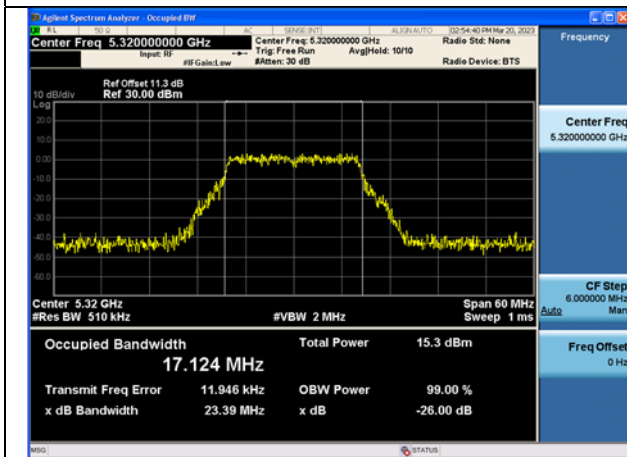

Test Mode	Antenna	26dB Bandwidth (MHz)		
		Channel No.576	---	---
		5290MHz	---	---
802.11ac VHT80	Chain0	87.94	---	---
802.11ac VHT80	Chain1	89.70	---	---
802.11ax HE80	Chain0	85.11	---	---
802.11ax HE80	Chain1	88.24	---	---

Test Mode: 802.11a

Test Mode:802.11a 5260MHz Chain0

Test Mode:802.11a 5280MHz Chain0

Test Mode:802.11a 5320MHz Chain0

Test Mode:802.11a 5260MHz Chain1

Test Mode:802.11a 5280MHz Chain1

Test Mode:802.11a 5320MHz Chain1