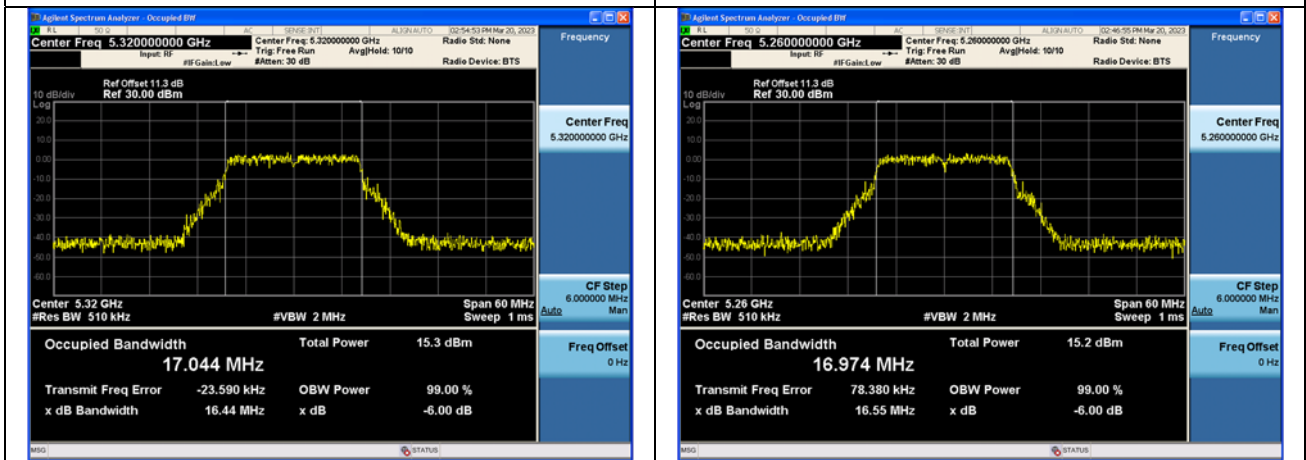

Test Mode:802.11a 5320MHz Chain0

Test Mode:802.11a 5260MHz Chain1