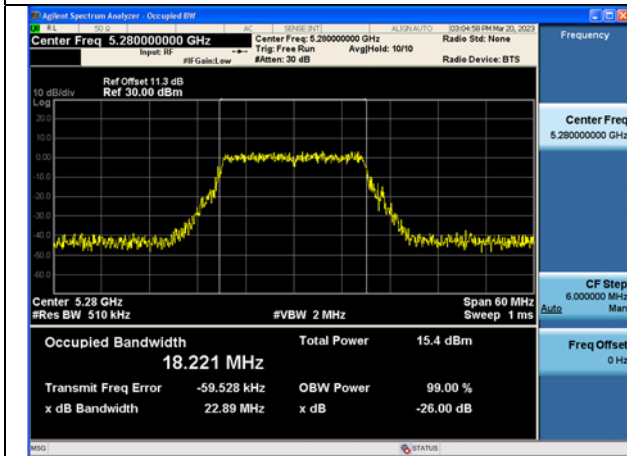

Test Mode:802.11n HT20 5320MHz Chain1

Test Mode: 802.11ac VHT20

Test Mode:802.11ac VHT20 5260MHz Chain0

Test Mode:802.11ac VHT20 5280MHz Chain0

Test Mode:802.11ac VHT20 5320MHz Chain0

Test Mode:802.11ac VHT20 5260MHz Chain1

Test Mode:802.11ac VHT20 5280MHz Chain1

Test Mode:802.11ac VHT20 5320MHz Chain1

Test Mode: 802.11ax HE20

Test Mode:802.11ax HE20 5260MHz Chain0

Test Mode:802.11ax HE20 5280MHz Chain0

Test Mode:802.11ax HE20 5320MHz Chain0