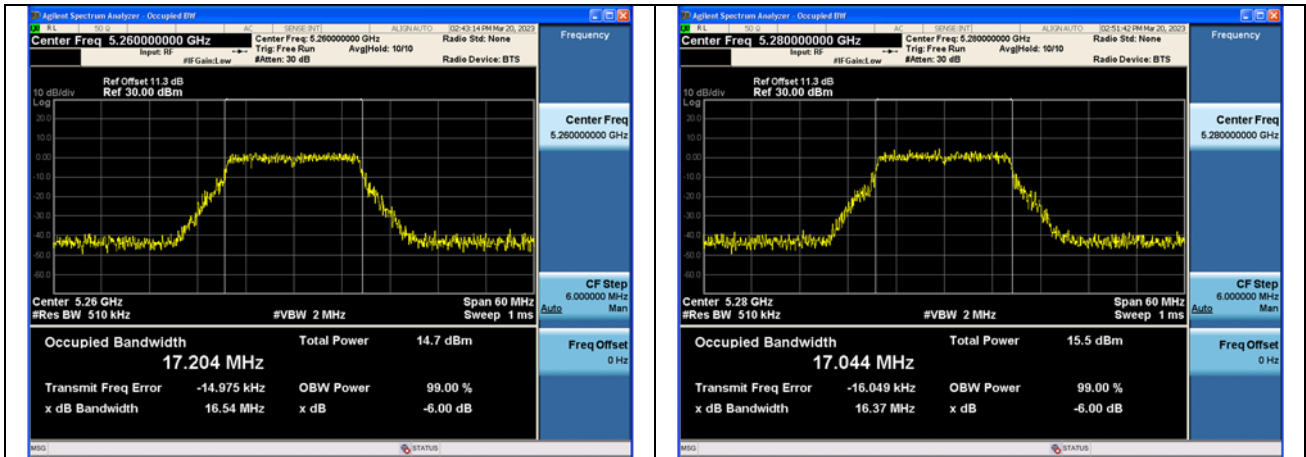

Test Mode: 802.11a

Test Mode:802.11a 5260MHz Chain0

Test Mode:802.11a 5280MHz Chain0