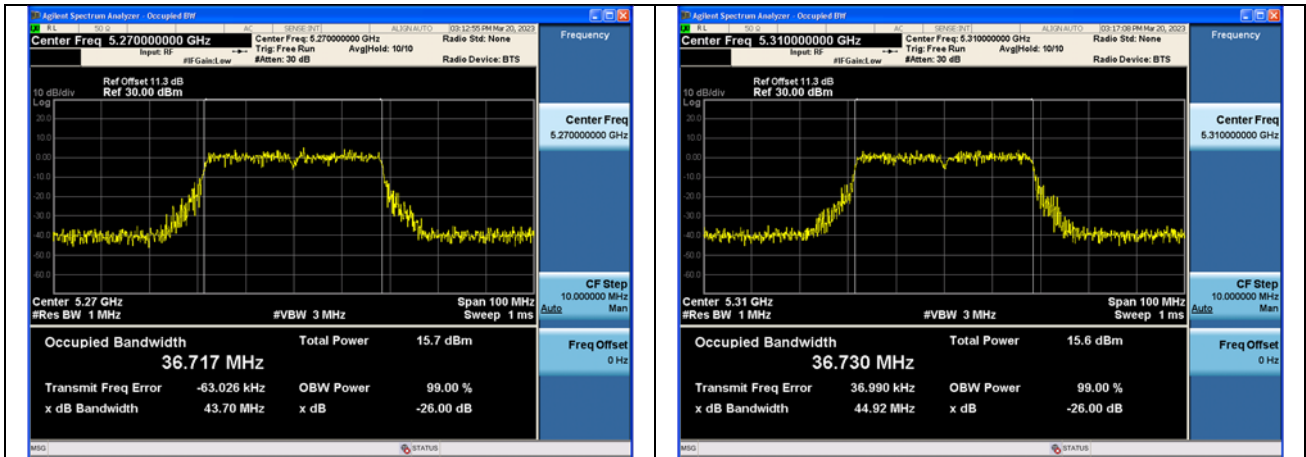

Test Mode: 802.11ac VHT40

Test Mode:802.11ac VHT40 5270MHz Chain0

Test Mode:802.11ac VHT40 5310MHz Chain0