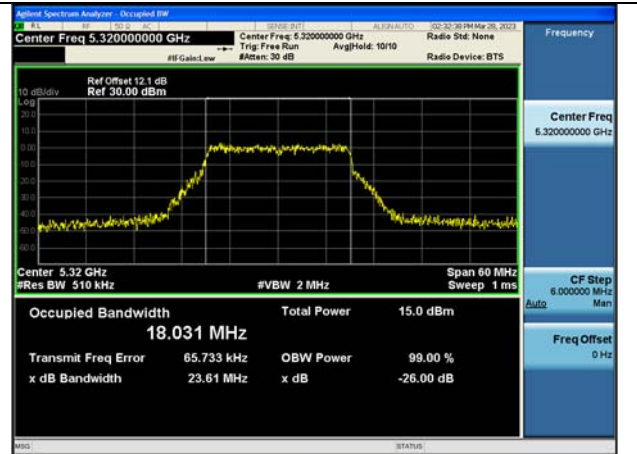

Test Mode: 802.11n HT20

Test Mode:802.11n HT20 5260MHz Chain0

Test Mode:802.11n HT20 5280MHz Chain0

Test Mode:802.11n HT20 5320MHz Chain0

Test Mode:802.11n HT20 5260MHz Chain1

Test Mode:802.11n HT20 5280MHz Chain1

Test Mode:802.11n HT20 5320MHz Chain1

Test Mode: 802.11ac VHT20

Test Mode:802.11ac VHT20 5260MHz Chain0

Test Mode:802.11ac VHT20 5280MHz Chain0

Test Mode:802.11ac VHT20 5320MHz Chain0

Test Mode:802.11ac VHT20 5260MHz Chain1