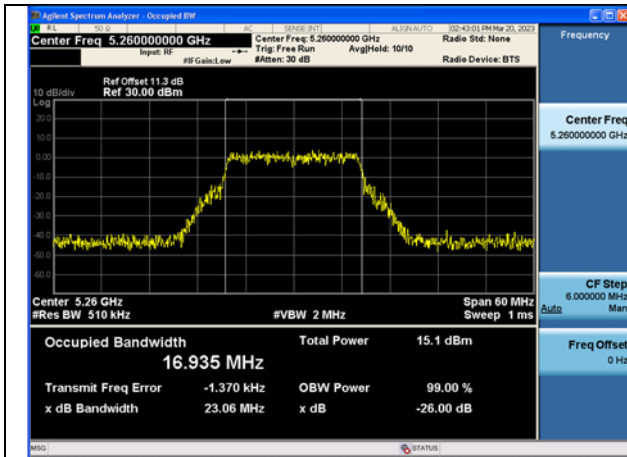

Test Mode: 802.11a

Test Mode:802.11a 5260MHz Chain0