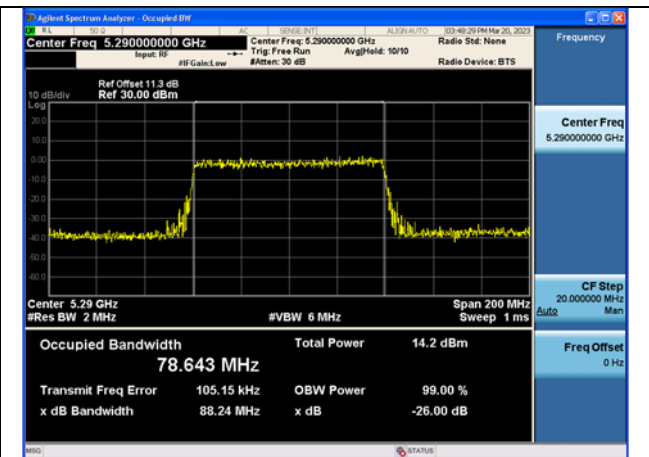

Test Mode: 802.11ac VHT80

Test Mode:802.11ac VHT80 5290MHz Chain0

Test Mode:802.11ac VHT80 5290MHz Chain1

Test Mode: 802.11ax HE80

Test Mode:802.11ax HE80 5290MHz Chain0

Test Mode:802.11ax HE80 5290MHz Chain1