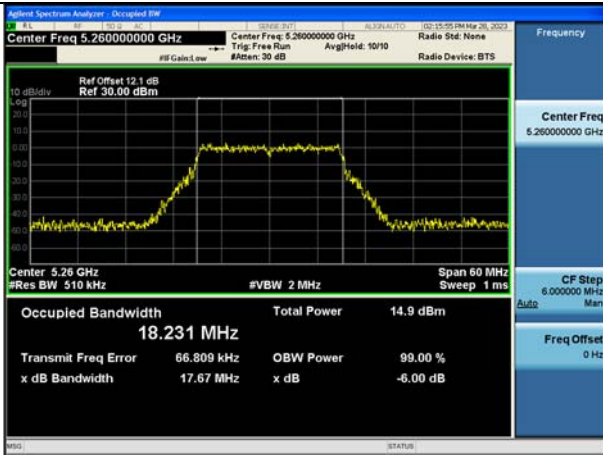

Test Mode: 802.11n HT20

Test Mode:802.11n HT20 5260MHz Chain0