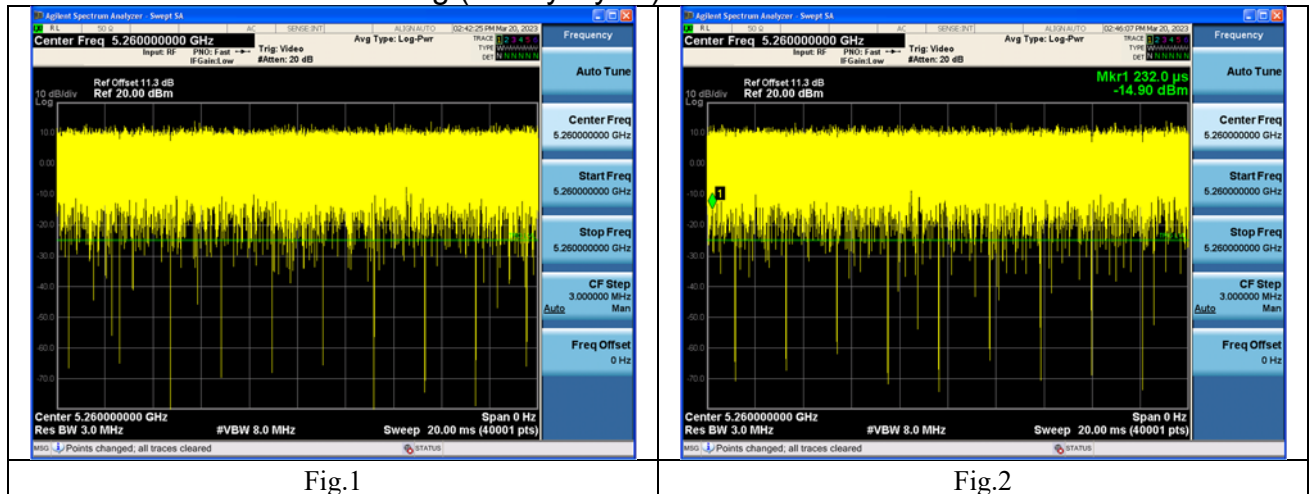

APPENDIX A – TEST DATA OF CONDUCTED EMISSION

Duty Cycle

Test Mode	Frequency (MHz)	Duty Cycle (%)	Correction Factor(dB)	Plot
802.11a	5260	99.72%	0	Fig.1
802.11a	5260	99.77%	0	Fig.2
802.11n HT20	5260	99.86%	0	Fig.3
802.11n HT20	5260	99.87%	0	Fig.4
802.11ac VHT20	5260	99.89%	0	Fig.5
802.11ac VHT20	5260	99.90%	0	Fig.6
802.11ax HE20	5260	99.90%	0	Fig.7
802.11ax HE20	5260	99.89%	0	Fig.8
802.11n HT40	5270	99.87%	0	Fig.9
802.11n HT40	5270	99.87%	0	Fig.10
802.11ac VHT40	5270	99.89%	0	Fig.11
802.11ac VHT40	5270	99.92%	0	Fig.12
802.11ax HE40	5270	99.90%	0	Fig.13
802.11ax HE40	5270	99.91%	0	Fig.14
802.11ac VHT80	5290	99.83%	0	Fig.15
802.11ac VHT80	5290	99.83%	0	Fig.16
802.11ax HE80	5290	99.91%	0	Fig.17
802.11ax HE80	5290	99.93%	0	Fig.18

Note: Correction Factor=10*log (1/Duty Cycle)

Fig.1

Fig.2