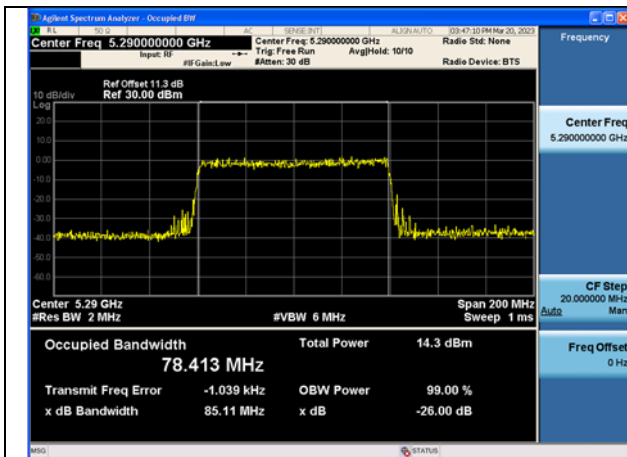

Test Mode: 802.11ac VHT80

Test Mode:802.11ac VHT80 5290MHz Chain0

Test Mode:802.11ac VHT80 5290MHz Chain1

Test Mode: 802.11ax HE80

Test Mode:802.11ax HE80 5290MHz Chain0

Test Mode:802.11ax HE80 5290MHz Chain1