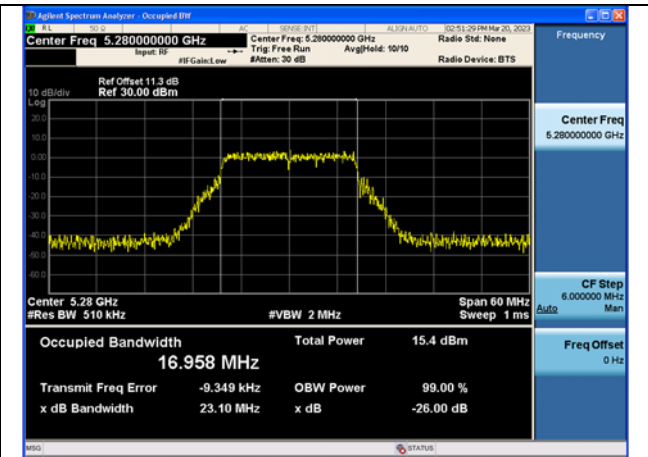

Test Mode:802.11a 5280MHz Chain0