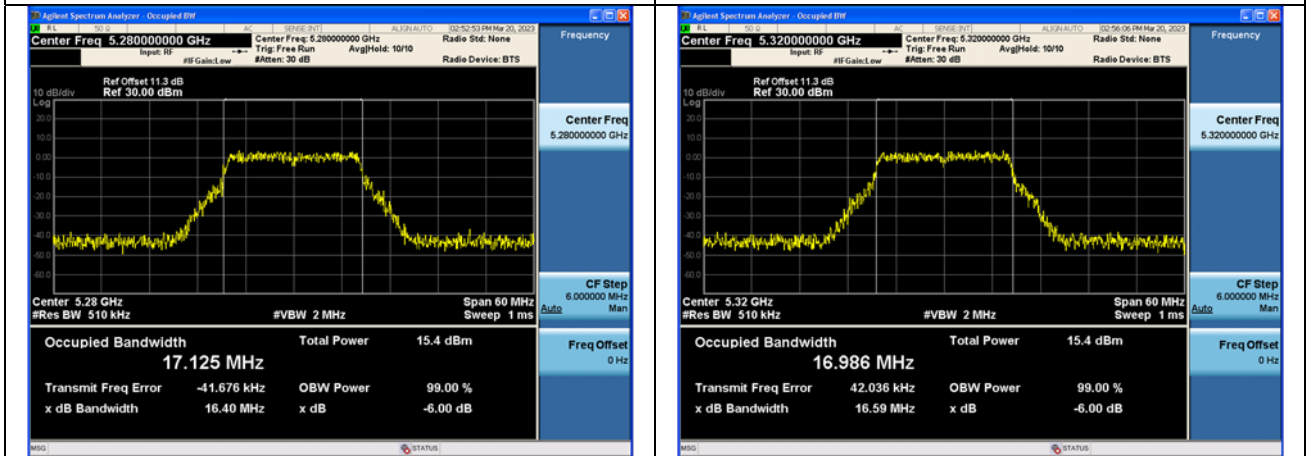

Test Mode: 802.11a

Test Mode:802.11a 5260MHz Chain0

Test Mode:802.11a 5280MHz Chain0

Test Mode:802.11a 5320MHz Chain0

Test Mode:802.11a 5260MHz Chain1

Test Mode:802.11a 5280MHz Chain1

Test Mode:802.11a 5320MHz Chain1