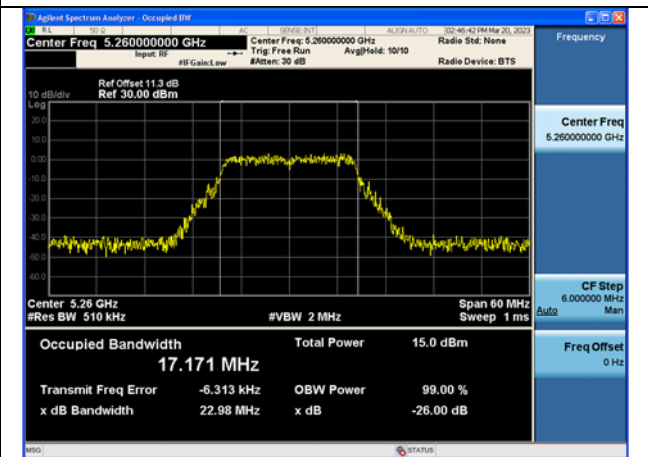

Test Mode: 802.11a

Test Mode:802.11a 5260MHz Chain0

Test Mode:802.11a 5280MHz Chain0

Test Mode:802.11a 5320MHz Chain0

Test Mode:802.11a 5260MHz Chain1

Test Mode:802.11a 5280MHz Chain1

Test Mode:802.11a 5320MHz Chain1