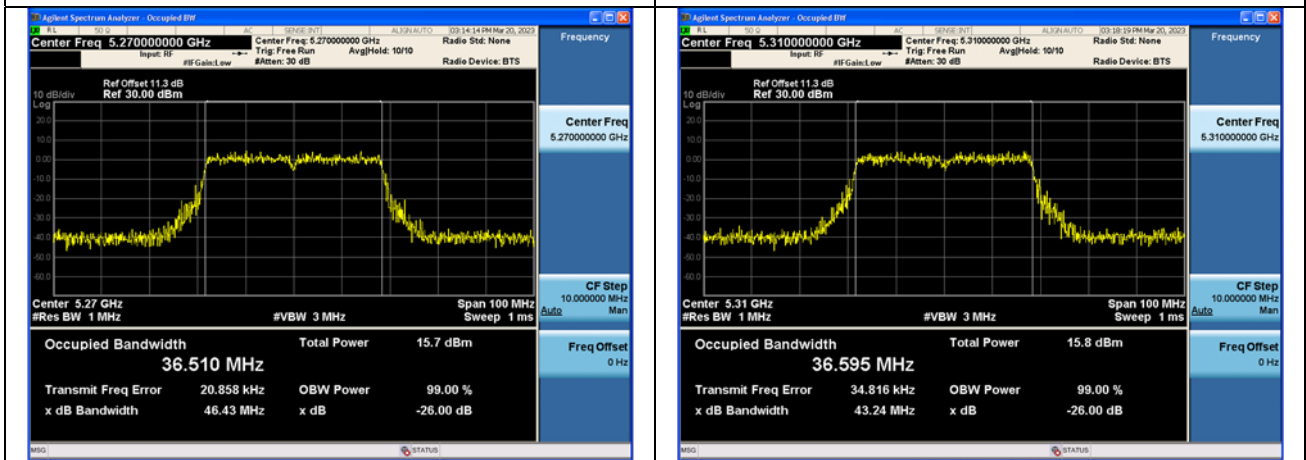

Test Mode:802.11n HT40 5270MHz Chain1

Test Mode:802.11n HT40 5310MHz Chain1

Test Mode: 802.11ac VHT40

Test Mode:802.11ac VHT40 5270MHz Chain0

Test Mode:802.11ac VHT40 5310MHz Chain0

Test Mode:802.11ac VHT40 5270MHz Chain1

Test Mode:802.11ac VHT40 5310MHz Chain1

Test Mode: 802.11ax HE40

Test Mode:802.11ax HE40 5270MHz Chain0

Test Mode:802.11ax HE40 5310MHz Chain0

Test Mode:802.11ax HE40 5270MHz Chain1

Test Mode:802.11ax HE40 5310MHz Chain1