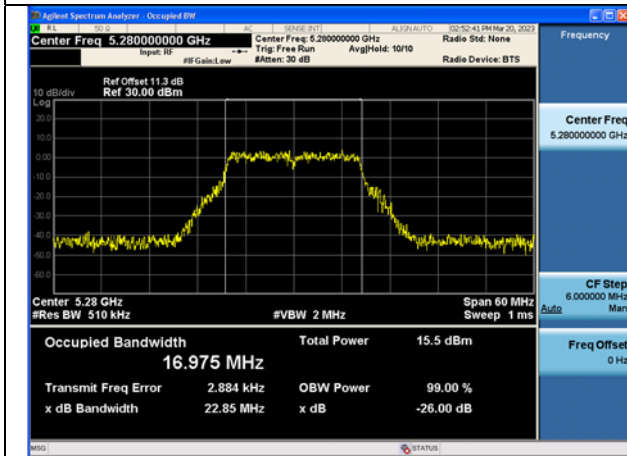

Test Mode: 802.11a

Test Mode:802.11a 5260MHz Chain0

Test Mode:802.11a 5280MHz Chain0

Test Mode:802.11a 5320MHz Chain0

Test Mode:802.11a 5260MHz Chain1

Test Mode:802.11a 5280MHz Chain1

Test Mode:802.11a 5320MHz Chain1