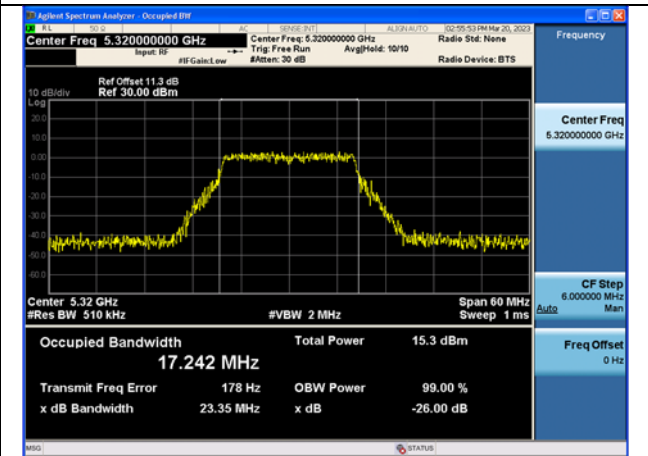

Test Mode: 802.11a

Test Mode:802.11a 5260MHz Chain0

Test Mode:802.11a 5280MHz Chain0

Test Mode:802.11a 5320MHz Chain0

Test Mode:802.11a 5260MHz Chain1

Test Mode:802.11a 5280MHz Chain1

Test Mode:802.11a 5320MHz Chain1