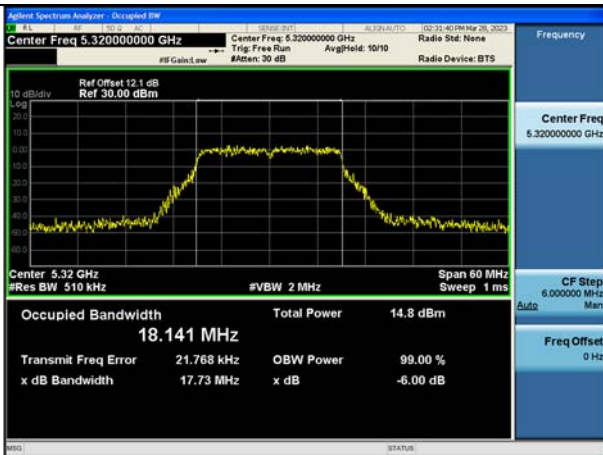

Test Mode:802.11n HT20 5320MHz Chain0