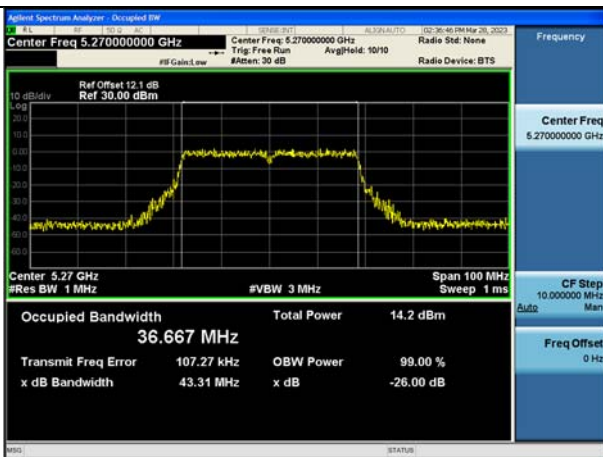

Test Mode:802.11ax HE20 5260MHz Chain1

Test Mode:802.11ax HE20 5280MHz Chain1

Test Mode:802.11ax HE20 5320MHz Chain1

Test Mode: 802.11n HT40

Test Mode:802.11n HT40 5270MHz Chain0

Test Mode:802.11n HT40 5310MHz Chain0