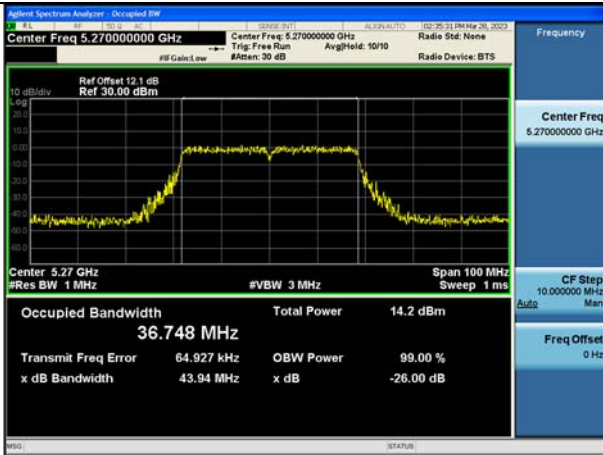

Test Mode:802.11ax HE20 5260MHz Chain1

Test Mode:802.11ax HE20 5280MHz Chain1

Test Mode:802.11ax HE20 5320MHz Chain1

Test Mode: 802.11n HT40

Test Mode:802.11n HT40 5270MHz Chain0

Test Mode:802.11n HT40 5310MHz Chain0