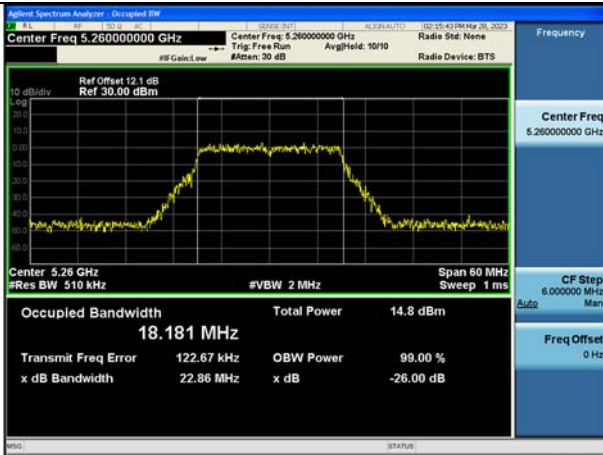

Test Mode: 802.11n HT20

Test Mode:802.11n HT20 5260MHz Chain0