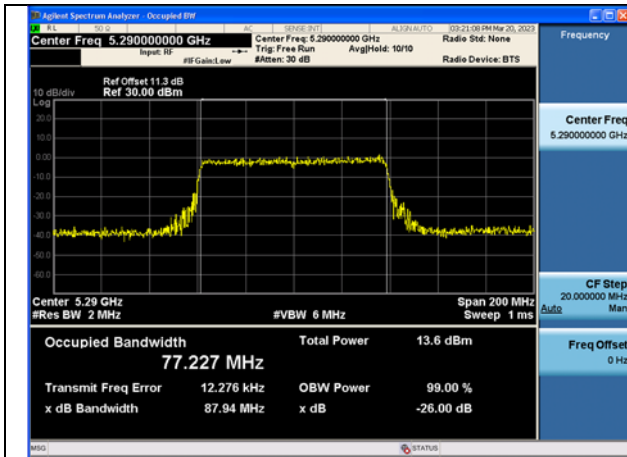

Test Mode:802.11ac VHT40 5310MHz Chain1

Test Mode: 802.11ax HE40

Test Mode:802.11ax HE40 5270MHz Chain0

Test Mode:802.11ax HE40 5310MHz Chain0

Test Mode:802.11ax HE40 5270MHz Chain1

Test Mode:802.11ax HE40 5310MHz Chain1

Test Mode: 802.11ac VHT80

Test Mode:802.11ac VHT80 5290MHz Chain0

Test Mode:802.11ac VHT80 5290MHz Chain1

Test Mode: 802.11ax HE80

Test Mode:802.11ax HE80 5290MHz Chain0

Test Mode:802.11ax HE80 5290MHz Chain1