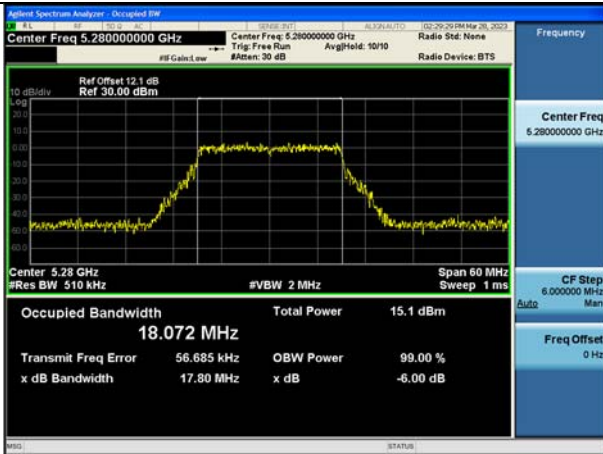

Test Mode: 802.11n HT20

Test Mode:802.11n HT20 5260MHz Chain0

Test Mode:802.11n HT20 5280MHz Chain0

Test Mode:802.11n HT20 5320MHz Chain0

Test Mode:802.11n HT20 5260MHz Chain1

Test Mode:802.11n HT20 5280MHz Chain1