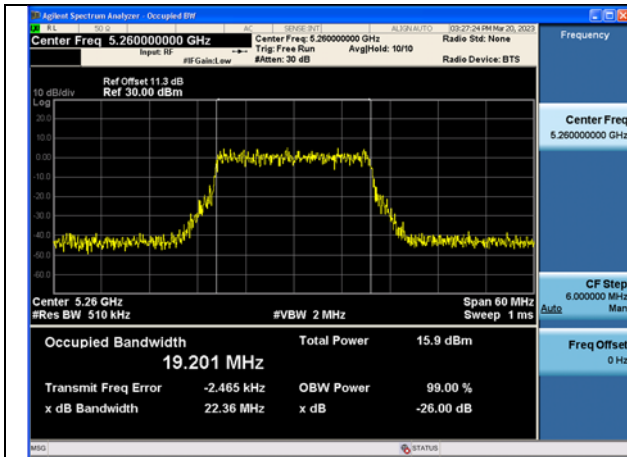

Test Mode:802.11n HT20 5320MHz Chain1

Test Mode: 802.11ac VHT20

Test Mode:802.11ac VHT20 5260MHz Chain0

Test Mode:802.11ac VHT20 5280MHz Chain0

Test Mode:802.11ac VHT20 5320MHz Chain0

Test Mode:802.11ac VHT20 5260MHz Chain1

Test Mode:802.11ac VHT20 5280MHz Chain1

Test Mode:802.11ac VHT20 5320MHz Chain1

Test Mode: 802.11ax HE20

Test Mode:802.11ax HE20 5260MHz Chain0

Test Mode:802.11ax HE20 5280MHz Chain0

Test Mode:802.11ax HE20 5320MHz Chain0