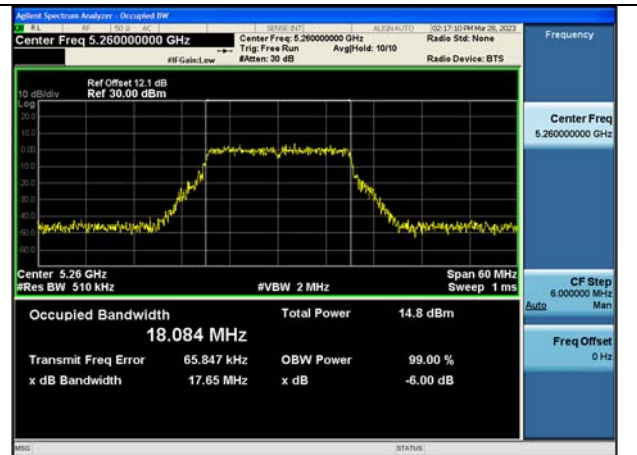

Test Mode: 802.11n HT20

Test Mode:802.11n HT20 5260MHz Chain0

Test Mode:802.11n HT20 5280MHz Chain0

Test Mode:802.11n HT20 5320MHz Chain0

Test Mode:802.11n HT20 5260MHz Chain1

Test Mode:802.11n HT20 5280MHz Chain1