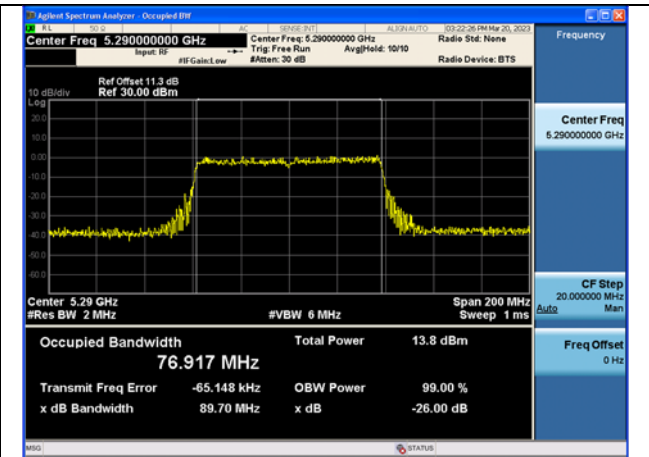

Test Mode:802.11ac VHT40 5310MHz Chain1

Test Mode: 802.11ax HE40

Test Mode:802.11ax HE40 5270MHz Chain0

Test Mode:802.11ax HE40 5310MHz Chain0

Test Mode:802.11ax HE40 5270MHz Chain1

Test Mode:802.11ax HE40 5310MHz Chain1

Test Mode: 802.11ac VHT80

Test Mode:802.11ac VHT80 5290MHz Chain0

Test Mode:802.11ac VHT80 5290MHz Chain1

Test Mode: 802.11ax HE80

Test Mode:802.11ax HE80 5290MHz Chain0

Test Mode:802.11ax HE80 5290MHz Chain1