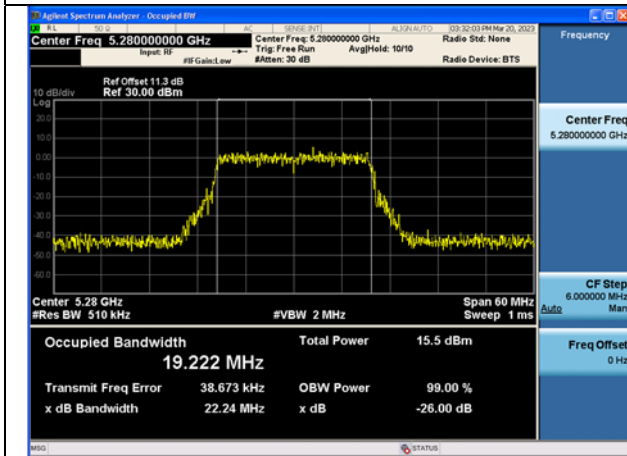

Test Mode:802.11ax HE20 5280MHz Chain1