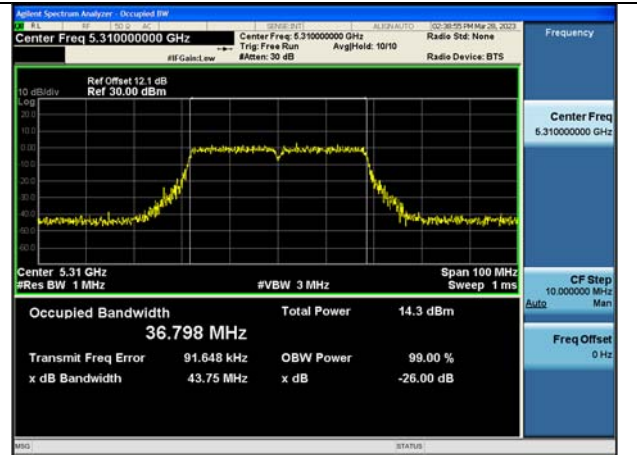

Test Mode:802.11ax HE20 5260MHz Chain1

Test Mode:802.11ax HE20 5280MHz Chain1

Test Mode:802.11ax HE20 5320MHz Chain1

Test Mode: 802.11n HT40

Test Mode:802.11n HT40 5270MHz Chain0

Test Mode:802.11n HT40 5310MHz Chain0