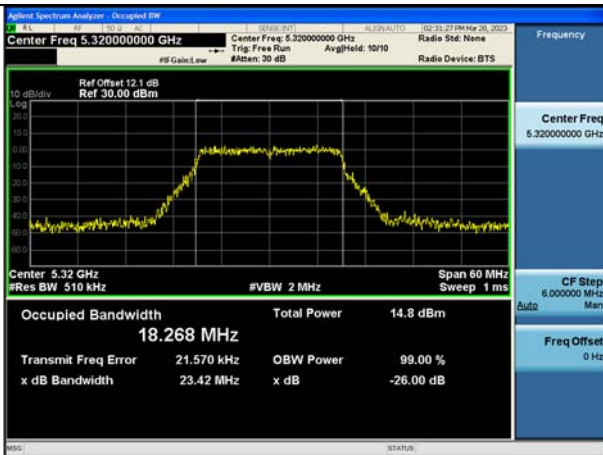

Test Mode:802.11n HT20 5320MHz Chain0