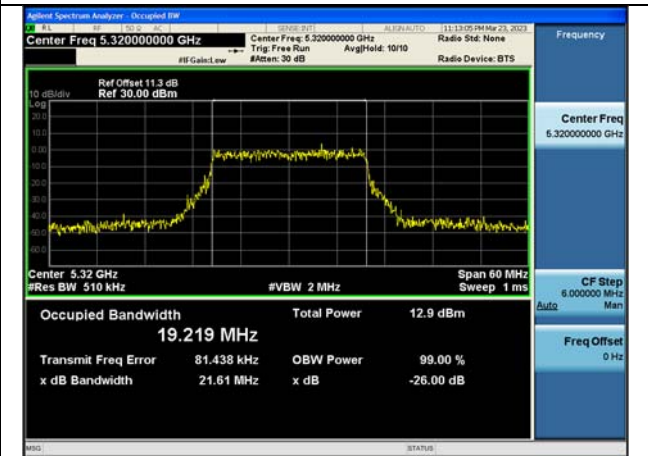

Test Mode:802.11ax HE20 5320MHz Chain1