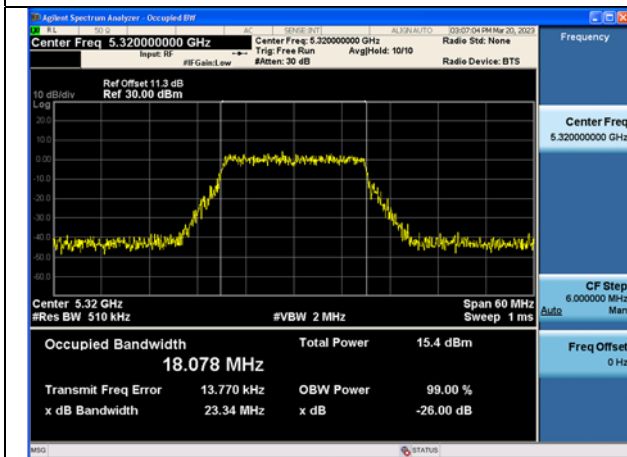

Test Mode:802.11n HT20 5320MHz Chain1

Test Mode: 802.11ac VHT20

Test Mode:802.11ac VHT20 5260MHz Chain0

Test Mode:802.11ac VHT20 5280MHz Chain0

Test Mode:802.11ac VHT20 5320MHz Chain0

Test Mode:802.11ac VHT20 5260MHz Chain1

Test Mode:802.11ac VHT20 5280MHz Chain1

Test Mode:802.11ac VHT20 5320MHz Chain1

Test Mode: 802.11ax HE20

Test Mode:802.11ax HE20 5260MHz Chain0

Test Mode:802.11ax HE20 5280MHz Chain0

Test Mode:802.11ax HE20 5320MHz Chain0