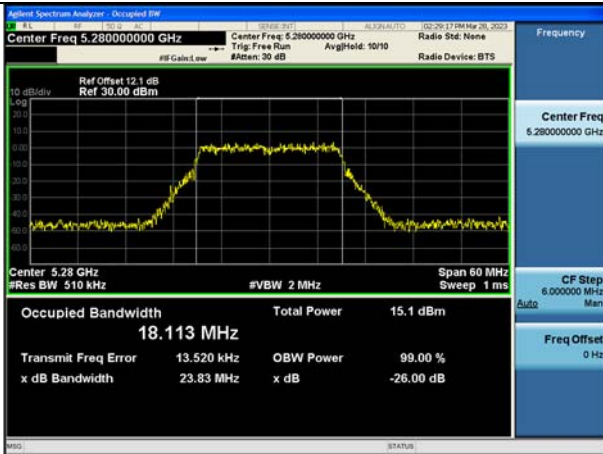

Test Mode: 802.11n HT20

Test Mode:802.11n HT20 5260MHz Chain0

Test Mode:802.11n HT20 5280MHz Chain0

Test Mode:802.11n HT20 5320MHz Chain0

Test Mode:802.11n HT20 5260MHz Chain1

Test Mode:802.11n HT20 5280MHz Chain1

Test Mode:802.11n HT20 5320MHz Chain1

Test Mode: 802.11ac VHT20

Test Mode:802.11ac VHT20 5260MHz Chain0

Test Mode:802.11ac VHT20 5280MHz Chain0

Test Mode:802.11ac VHT20 5320MHz Chain0

Test Mode:802.11ac VHT20 5260MHz Chain1