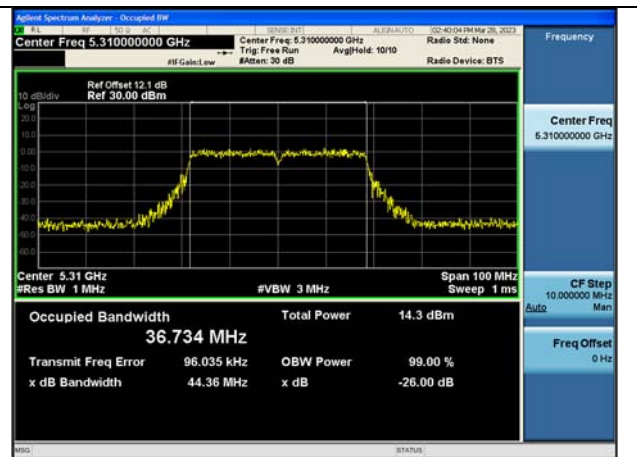

Test Mode:802.11n HT40 5310MHz Chain1