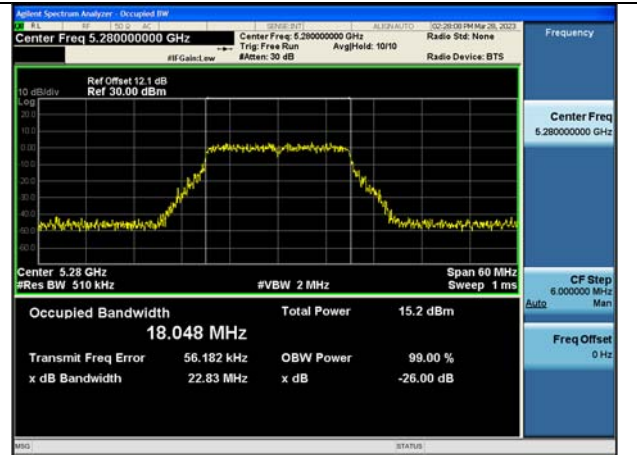

Test Mode:802.11n HT20 5280MHz Chain0