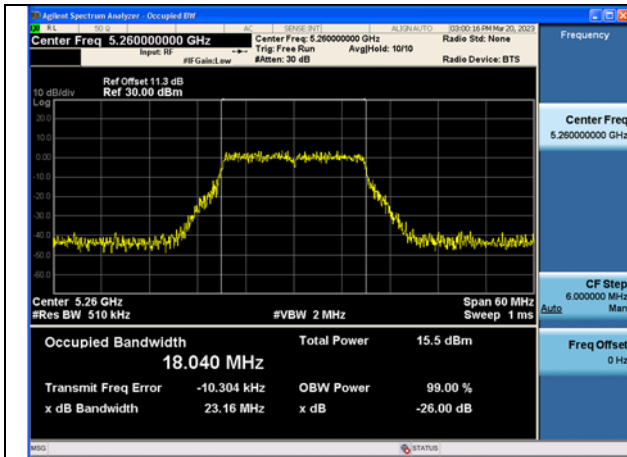

Test Mode: 802.11n HT20

Test Mode:802.11n HT20 5260MHz Chain0

Test Mode:802.11n HT20 5280MHz Chain0

Test Mode:802.11n HT20 5320MHz Chain0

Test Mode:802.11n HT20 5260MHz Chain1

Test Mode:802.11n HT20 5280MHz Chain1

Test Mode:802.11n HT20 5320MHz Chain1

Test Mode: 802.11ac VHT20

Test Mode:802.11ac VHT20 5260MHz Chain0

Test Mode:802.11ac VHT20 5280MHz Chain0

Test Mode:802.11ac VHT20 5320MHz Chain0

Test Mode:802.11ac VHT20 5260MHz Chain1