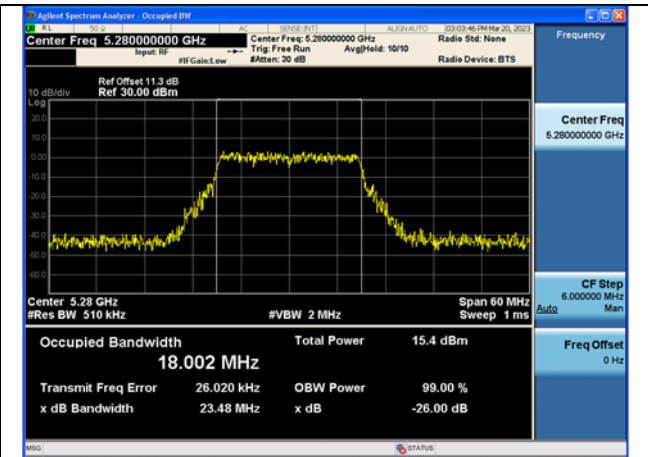

Test Mode: 802.11n HT20

Test Mode:802.11n HT20 5260MHz Chain0

Test Mode:802.11n HT20 5280MHz Chain0

Test Mode:802.11n HT20 5320MHz Chain0

Test Mode:802.11n HT20 5260MHz Chain1

Test Mode:802.11n HT20 5280MHz Chain1

Test Mode:802.11n HT20 5320MHz Chain1

Test Mode: 802.11ac VHT20

Test Mode:802.11ac VHT20 5260MHz Chain0

Test Mode:802.11ac VHT20 5280MHz Chain0

Test Mode:802.11ac VHT20 5320MHz Chain0

Test Mode:802.11ac VHT20 5260MHz Chain1