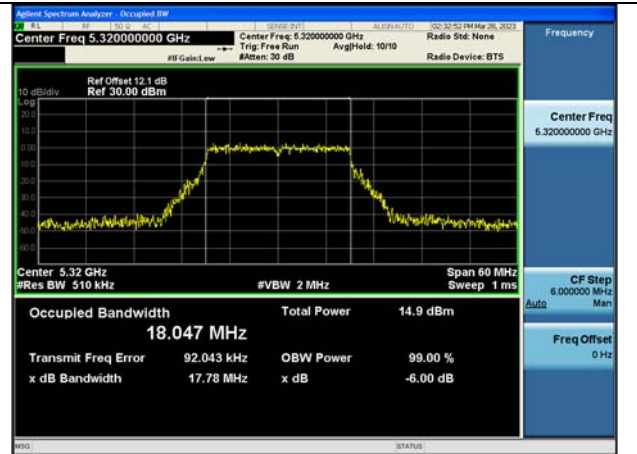

Test Mode: 802.11n HT20

Test Mode:802.11n HT20 5260MHz Chain0

Test Mode:802.11n HT20 5280MHz Chain0

Test Mode:802.11n HT20 5320MHz Chain0

Test Mode:802.11n HT20 5260MHz Chain1

Test Mode:802.11n HT20 5280MHz Chain1