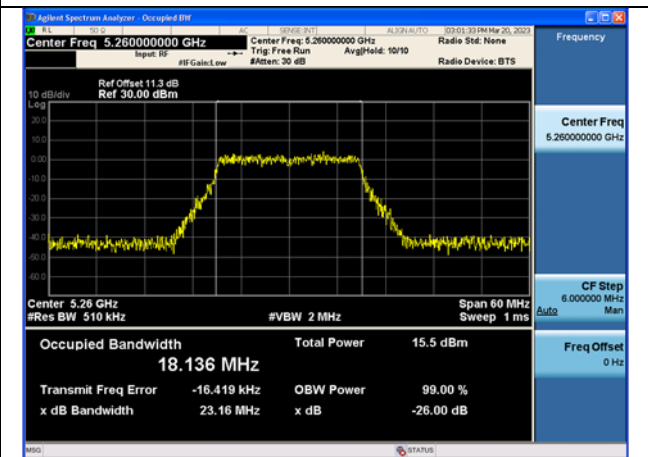

Test Mode:802.11n HT20 5320MHz Chain1

Test Mode: 802.11ac VHT20

Test Mode:802.11ac VHT20 5260MHz Chain0

Test Mode:802.11ac VHT20 5280MHz Chain0

Test Mode:802.11ac VHT20 5320MHz Chain0

Test Mode:802.11ac VHT20 5260MHz Chain1

Test Mode:802.11ac VHT20 5280MHz Chain1

Test Mode:802.11ac VHT20 5320MHz Chain1

Test Mode: 802.11ax HE20

Test Mode:802.11ax HE20 5260MHz Chain0

Test Mode:802.11ax HE20 5280MHz Chain0

Test Mode:802.11ax HE20 5320MHz Chain0