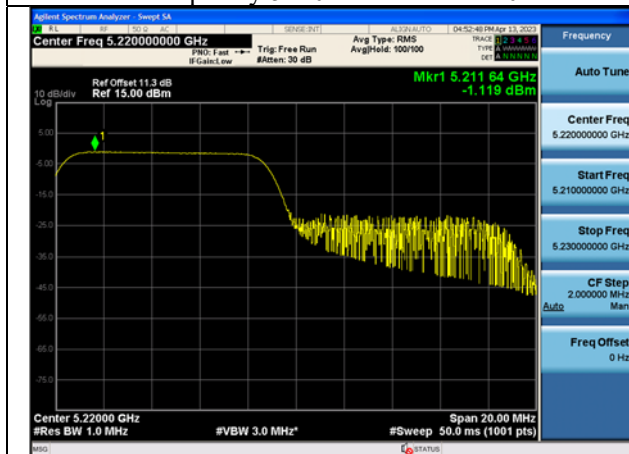

Mode:802.11ax HE20 Tone:106T
Frequency:5180MHz Ant:Chain0

Mode:802.11ax HE20 Tone:106T
Frequency:5220MHz Ant:Chain0

Mode:802.11ax HE20 Tone:106T
Frequency:5240MHz Ant:Chain0

Mode:802.11ax HE20 Tone:106T
Frequency:5180MHz Ant:Chain1

Mode:802.11ax HE20 Tone:106T
Frequency:5220MHz Ant:Chain1

Mode:802.11ax HE20 Tone:106T
Frequency:5240MHz Ant:Chain1

Mode:802.11ax HE20 Tone:242T
Frequency:5180MHz Ant:Chain0

Mode:802.11ax HE20 Tone:242T
Frequency:5220MHz Ant:Chain0