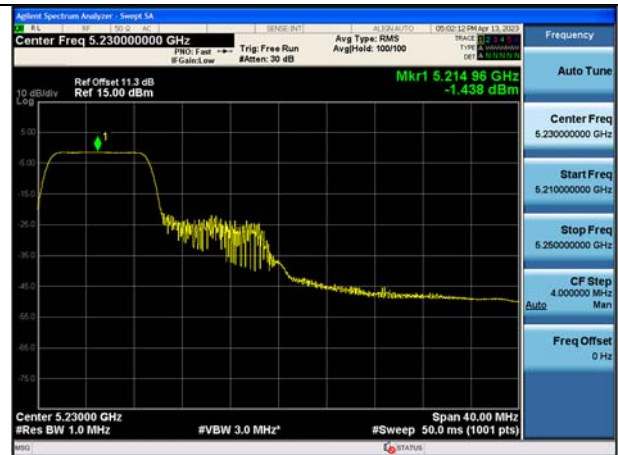

Test Mode: 802.11ax HE40

Mode:802.11ax HE40 Tone:52T Frequency:5190MHz
Ant:Chain1

Mode:802.11ax HE40 Tone:52T Frequency:5230MHz
Ant:Chain1

Mode:802.11ax HE40 Tone:106T
Frequency:5190MHz Ant:Chain0

Mode:802.11ax HE40 Tone:106T
Frequency:5230MHz Ant:Chain0