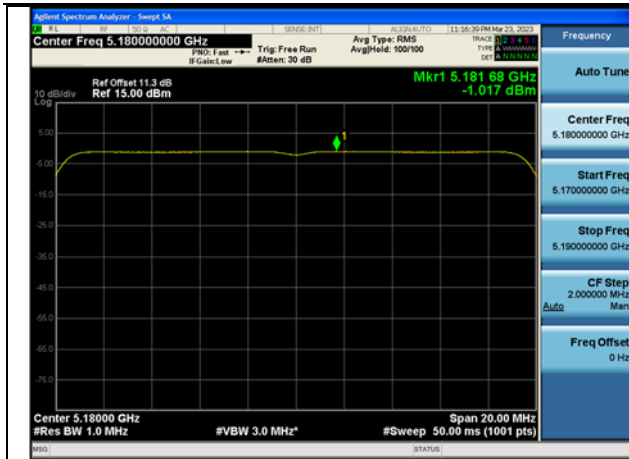

Mode:802.11ax HE20 Tone:106T
Frequency:5180MHz Ant:Chain0

Mode:802.11ax HE20 Tone:106T
Frequency:5220MHz Ant:Chain0

Mode:802.11ax HE20 Tone:106T
Frequency:5240MHz Ant:Chain0

Mode:802.11ax HE20 Tone:106T
Frequency:5180MHz Ant:Chain1

Mode:802.11ax HE20 Tone:106T
Frequency:5220MHz Ant:Chain1

Mode:802.11ax HE20 Tone:106T
Frequency:5240MHz Ant:Chain1

Mode:802.11ax HE20 Tone:242T
Frequency:5180MHz Ant:Chain0

Mode:802.11ax HE20 Tone:242T
Frequency:5220MHz Ant:Chain0