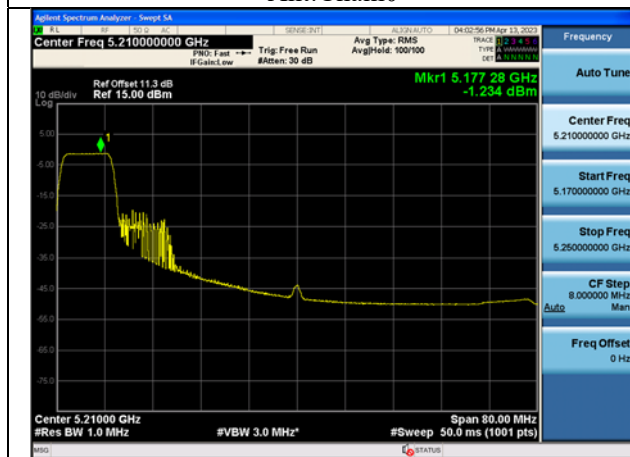

Mode:802.11ax HE80 Tone:106T
Frequency:5210MHz Ant:Chain0