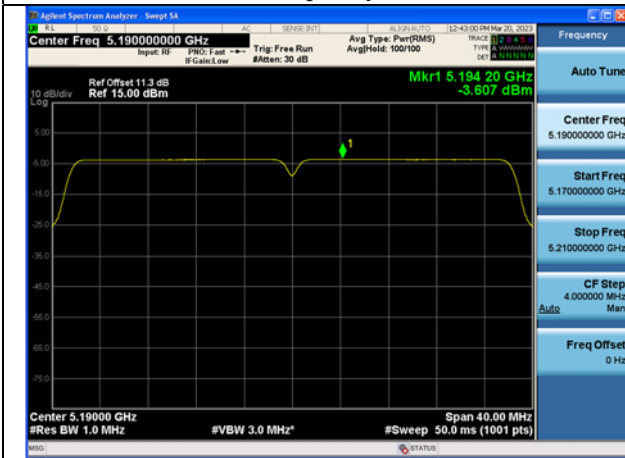

Mode:802.11n HT40 Frequency:5190MHz Ant:Chain1