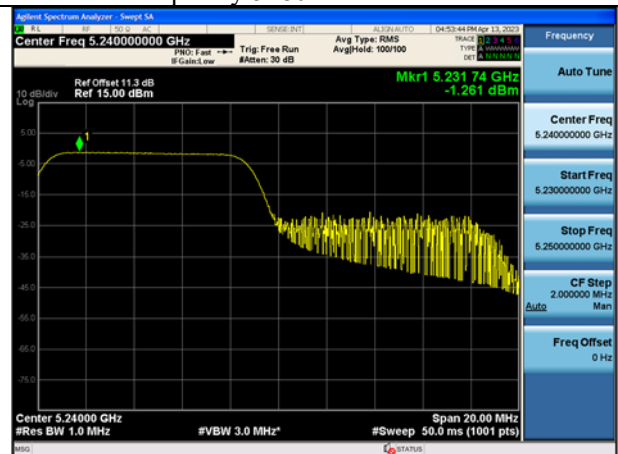

Mode:802.11ax HE20 Tone:106T
Frequency:5180MHz Ant:Chain0

Mode:802.11ax HE20 Tone:106T
Frequency:5220MHz Ant:Chain0

Mode:802.11ax HE20 Tone:106T
Frequency:5240MHz Ant:Chain0

Mode:802.11ax HE20 Tone:106T
Frequency:5180MHz Ant:Chain1

Mode:802.11ax HE20 Tone:106T
Frequency:5220MHz Ant:Chain1

Mode:802.11ax HE20 Tone:106T
Frequency:5240MHz Ant:Chain1

Mode:802.11ax HE20 Tone:242T
Frequency:5180MHz Ant:Chain0

Mode:802.11ax HE20 Tone:242T
Frequency:5220MHz Ant:Chain0