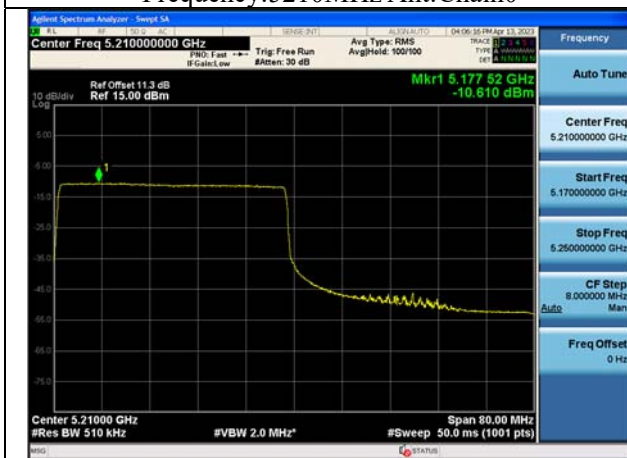

Mode:802.11ax HE80 Tone:52T Frequency:5210MHz
Ant:Chain1

Mode:802.11ax HE80 Tone:106T
Frequency:5210MHz Ant:Chain0

Mode:802.11ax HE80 Tone:106T
Frequency:5210MHz Ant:Chain1

Mode:802.11ax HE80 Tone:242T
Frequency:5210MHz Ant:Chain0

Mode:802.11ax HE80 Tone:242T
Frequency:5210MHz Ant:Chain1

Mode:802.11ax HE80 Tone:484T
Frequency:5210MHz Ant:Chain0

Mode:802.11ax HE80 Tone:484T
Frequency:5210MHz Ant:Chain1

Mode:802.11ax HE80 Tone:996T
Frequency:5210MHz Ant:Chain0