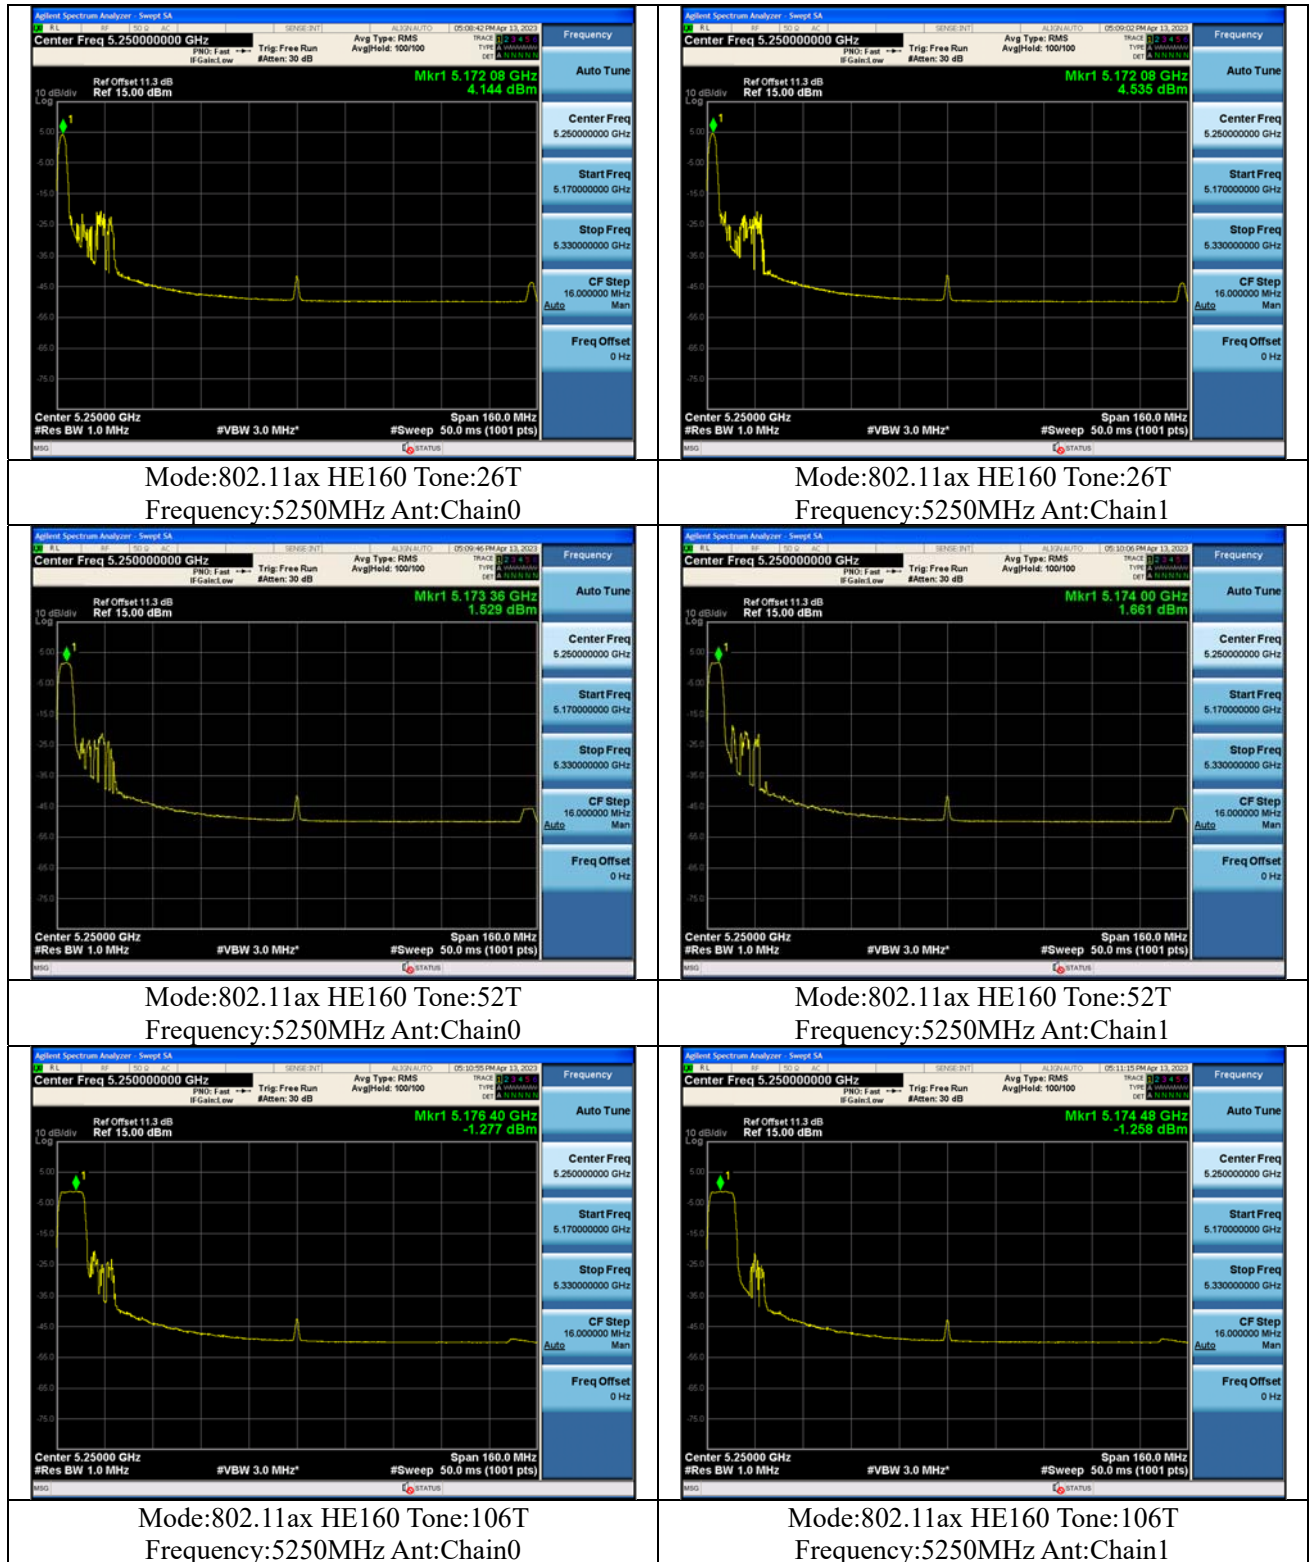

Mode:802.11ax HE80 Tone:52T Frequency:5210MHz
Ant:Chain1

Mode:802.11ax HE80 Tone:106T
Frequency:5210MHz Ant:Chain0

Mode:802.11ax HE80 Tone:106T
Frequency:5210MHz Ant:Chain1

Mode:802.11ax HE80 Tone:242T
Frequency:5210MHz Ant:Chain0

Mode:802.11ax HE80 Tone:242T
Frequency:5210MHz Ant:Chain1

Mode:802.11ax HE80 Tone:484T
Frequency:5210MHz Ant:Chain0

Mode:802.11ax HE80 Tone:484T
Frequency:5210MHz Ant:Chain1

Mode:802.11ax HE80 Tone:996T
Frequency:5210MHz Ant:Chain0

Mode:802.11ax HE80 Tone:996T
Frequency:5210MHz Ant:Chain1

Test Mode: 802.11ac VHT160

Test Mode: 802.11ax HE160

Mode:802.11ax HE160 Tone:242T
Frequency:5250MHz Ant:Chain0

Mode:802.11ax HE160 Tone:242T
Frequency:5250MHz Ant:Chain1