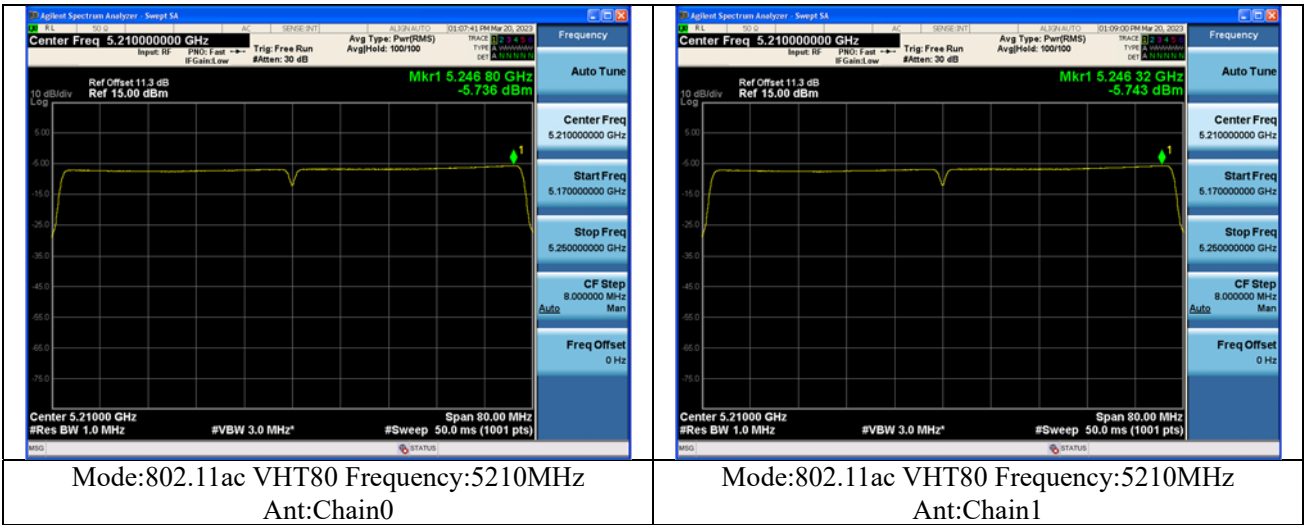

Mode:802.11ax HE40 Tone:242T
Frequency:5190MHz Ant:Chain1

Mode:802.11ax HE40 Tone:242T
Frequency:5230MHz Ant:Chain1

Mode:802.11ax HE40 Tone:484T
Frequency:5190MHz Ant:Chain0

Mode:802.11ax HE40 Tone:484T
Frequency:5230MHz Ant:Chain0

Test Mode: 802.11ac VHT80

Test Mode: 802.11ax HE80

Mode:802.11ax HE80 Tone:26T Frequency:5210MHz
Ant:Chain0

Mode:802.11ax HE80 Tone:26T Frequency:5210MHz
Ant:Chain1

Mode:802.11ax HE80 Tone:52T Frequency:5210MHz
Ant:Chain0