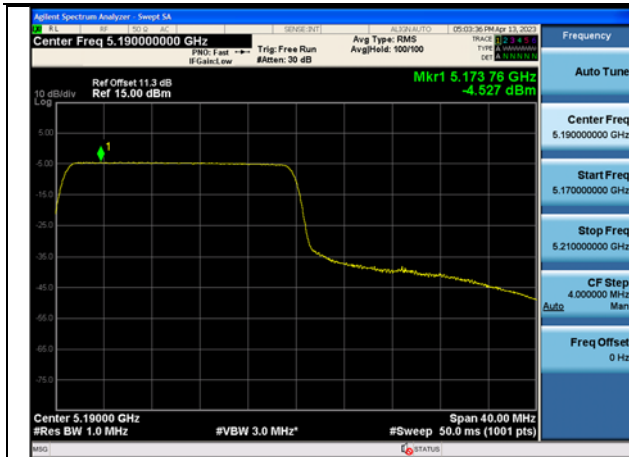

Mode:802.11ax HE40 Tone:106T
Frequency:5190MHz Ant:Chain1