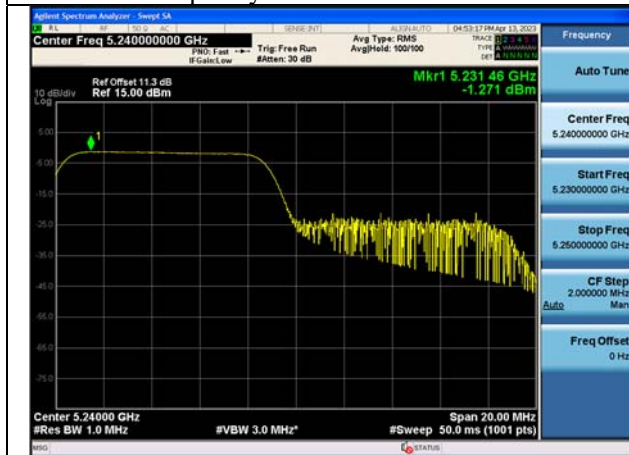

Mode:802.11ax HE20 Tone:106T
Frequency:5180MHz Ant:Chain0

Mode:802.11ax HE20 Tone:106T
Frequency:5220MHz Ant:Chain0

Mode:802.11ax HE20 Tone:106T
Frequency:5240MHz Ant:Chain0

Mode:802.11ax HE20 Tone:106T
Frequency:5180MHz Ant:Chain1

Mode:802.11ax HE20 Tone:106T
Frequency:5220MHz Ant:Chain1

Mode:802.11ax HE20 Tone:106T
Frequency:5240MHz Ant:Chain1

Mode:802.11ax HE20 Tone:242T
Frequency:5180MHz Ant:Chain0

Mode:802.11ax HE20 Tone:242T
Frequency:5220MHz Ant:Chain0