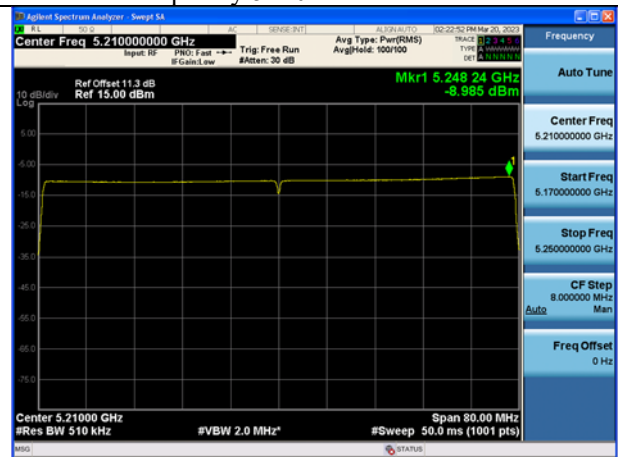

Mode:802.11ax HE80 Tone:242T
Frequency:5210MHz Ant:Chain1

Mode:802.11ax HE80 Tone:484T
Frequency:5210MHz Ant:Chain0

Mode:802.11ax HE80 Tone:484T
Frequency:5210MHz Ant:Chain1

Mode:802.11ax HE80 Tone:996T
Frequency:5210MHz Ant:Chain0

Mode:802.11ax HE80 Tone:996T
Frequency:5210MHz Ant:Chain1

Test Mode: 802.11ac VHT160

Test Mode: 802.11ax HE160

Mode:802.11ax HE160 Tone:242T
Frequency:5250MHz Ant:Chain0

Mode:802.11ax HE160 Tone:242T
Frequency:5250MHz Ant:Chain1