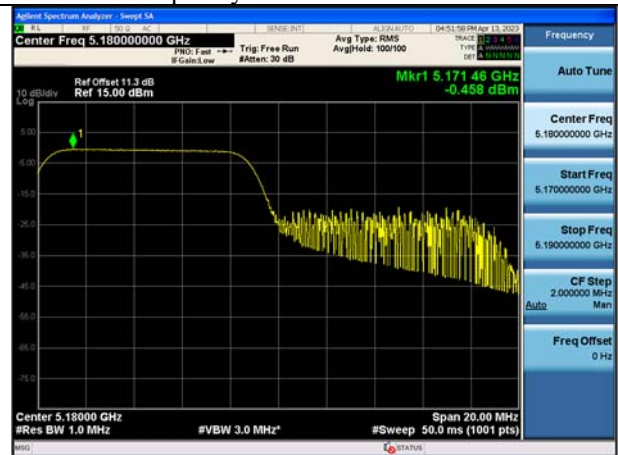

Mode:802.11ax HE20 Tone:106T
Frequency:5180MHz Ant:Chain0

Mode:802.11ax HE20 Tone:106T
Frequency:5220MHz Ant:Chain0

Mode:802.11ax HE20 Tone:106T
Frequency:5240MHz Ant:Chain0

Mode:802.11ax HE20 Tone:106T
Frequency:5180MHz Ant:Chain1

Mode:802.11ax HE20 Tone:106T
Frequency:5220MHz Ant:Chain1

Mode:802.11ax HE20 Tone:106T
Frequency:5240MHz Ant:Chain1

Mode:802.11ax HE20 Tone:242T
Frequency:5180MHz Ant:Chain0

Mode:802.11ax HE20 Tone:242T
Frequency:5220MHz Ant:Chain0