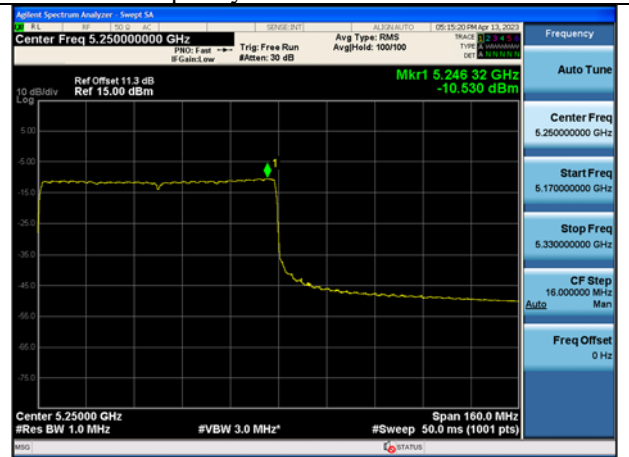

Mode:802.11ax HE80 Tone:242T
Frequency:5210MHz Ant:Chain1

Mode:802.11ax HE80 Tone:484T
Frequency:5210MHz Ant:Chain0

Mode:802.11ax HE80 Tone:484T
Frequency:5210MHz Ant:Chain1

Mode:802.11ax HE80 Tone:996T
Frequency:5210MHz Ant:Chain0

Mode:802.11ax HE80 Tone:996T
Frequency:5210MHz Ant:Chain1

Test Mode: 802.11ac VHT160

Test Mode: 802.11ax HE160

Mode:802.11ax HE160 Tone:242T
Frequency:5250MHz Ant:Chain0

Mode:802.11ax HE160 Tone:242T
Frequency:5250MHz Ant:Chain1

Mode:802.11ax HE160 Tone:484T
Frequency:5250MHz Ant:Chain0

Mode:802.11ax HE160 Tone:484T
Frequency:5250MHz Ant:Chain1

Mode:802.11ax HE160 Tone:996T
Frequency:5250MHz Ant:Chain0

Mode:802.11ax HE160 Tone:996T
Frequency:5250MHz Ant:Chain1