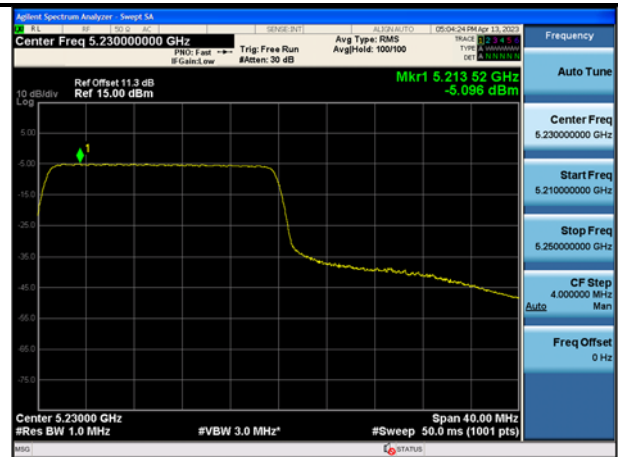

Mode:802.11ax HE40 Tone:106T
Frequency:5230MHz Ant:Chain1