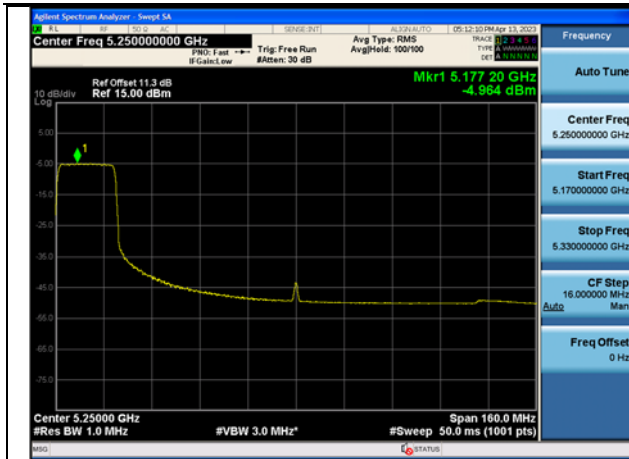

Mode:802.11ax HE80 Tone:242T
Frequency:5210MHz Ant:Chain1

Mode:802.11ax HE80 Tone:484T
Frequency:5210MHz Ant:Chain0

Mode:802.11ax HE80 Tone:484T
Frequency:5210MHz Ant:Chain1

Mode:802.11ax HE80 Tone:996T
Frequency:5210MHz Ant:Chain0

Mode:802.11ax HE80 Tone:996T
Frequency:5210MHz Ant:Chain1

Test Mode: 802.11ac VHT160

Test Mode: 802.11ax HE160

Mode:802.11ax HE160 Tone:242T
Frequency:5250MHz Ant:Chain0

Mode:802.11ax HE160 Tone:242T
Frequency:5250MHz Ant:Chain1