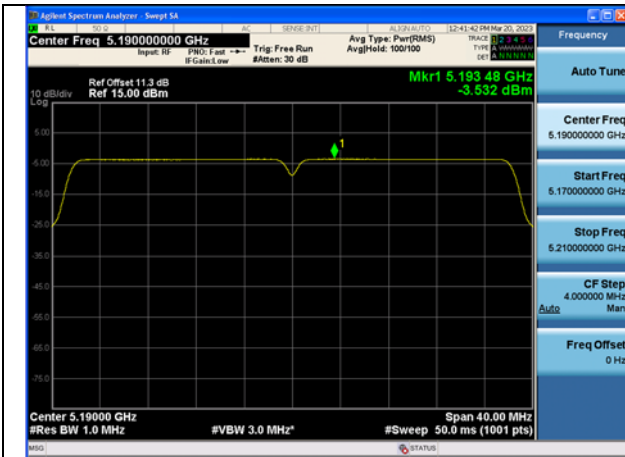

Test Mode: 802.11n HT40

Mode:802.11n HT40 Frequency:5190MHz Ant:Chain0