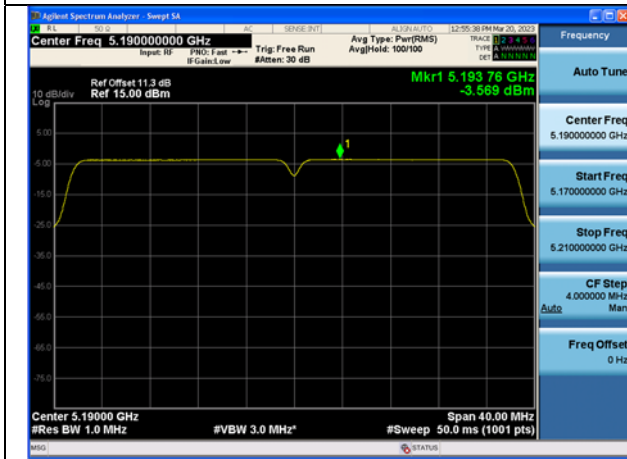

Mode:802.11ac VHT40 Frequency:5190MHz
Ant:Chain1