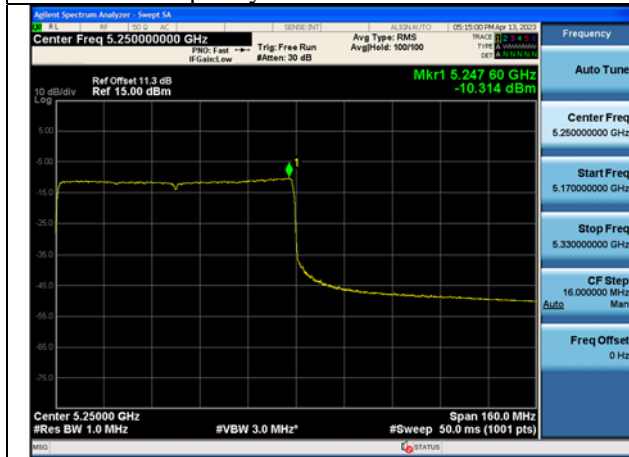

Mode:802.11ax HE80 Tone:242T
Frequency:5210MHz Ant:Chain1

Mode:802.11ax HE80 Tone:484T
Frequency:5210MHz Ant:Chain0

Mode:802.11ax HE80 Tone:484T
Frequency:5210MHz Ant:Chain1

Mode:802.11ax HE80 Tone:996T
Frequency:5210MHz Ant:Chain0

Mode:802.11ax HE80 Tone:996T
Frequency:5210MHz Ant:Chain1

Test Mode: 802.11ac VHT160

Test Mode: 802.11ax HE160

Mode:802.11ax HE160 Tone:242T
Frequency:5250MHz Ant:Chain0

Mode:802.11ax HE160 Tone:242T
Frequency:5250MHz Ant:Chain1

Mode:802.11ax HE160 Tone:484T
Frequency:5250MHz Ant:Chain0

Mode:802.11ax HE160 Tone:484T
Frequency:5250MHz Ant:Chain1

Mode:802.11ax HE160 Tone:996T
Frequency:5250MHz Ant:Chain0

Mode:802.11ax HE160 Tone:996T
Frequency:5250MHz Ant:Chain1