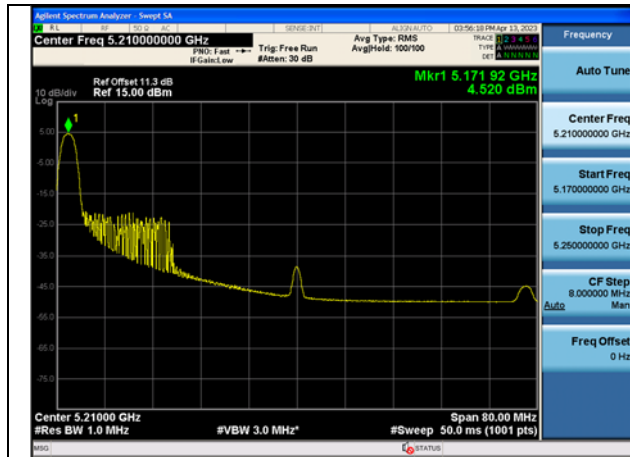

Mode:802.11ax HE40 Tone:242T
Frequency:5190MHz Ant:Chain1

Mode:802.11ax HE40 Tone:242T
Frequency:5230MHz Ant:Chain1

Mode:802.11ax HE40 Tone:484T
Frequency:5190MHz Ant:Chain0

Mode:802.11ax HE40 Tone:484T
Frequency:5230MHz Ant:Chain0

Test Mode: 802.11ac VHT80

Test Mode: 802.11ax HE80

Mode:802.11ax HE80 Tone:26T Frequency:5210MHz
Ant:Chain0

Mode:802.11ax HE80 Tone:26T Frequency:5210MHz
Ant:Chain1

Mode:802.11ax HE80 Tone:52T Frequency:5210MHz
Ant:Chain0