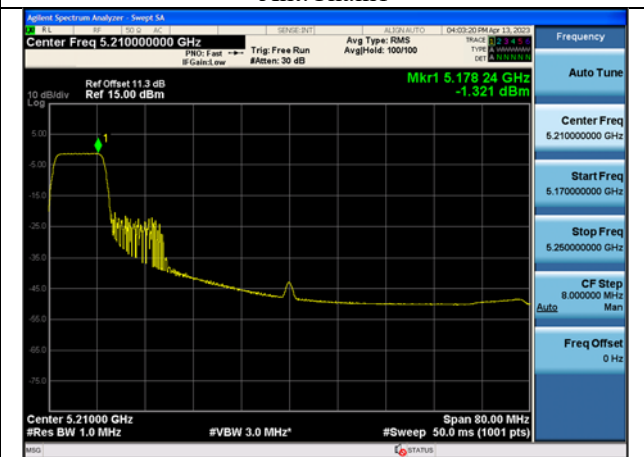

Test Mode: 802.11ac VHT80

Test Mode: 802.11ax HE80

Mode:802.11ax HE80 Tone:26T Frequency:5210MHz
Ant:Chain0

Mode:802.11ax HE80 Tone:26T Frequency:5210MHz
Ant:Chain1

Mode:802.11ax HE80 Tone:52T Frequency:5210MHz
Ant:Chain0

Mode:802.11ax HE80 Tone:52T Frequency:5210MHz
Ant:Chain1

Mode:802.11ax HE80 Tone:106T
Frequency:5210MHz Ant:Chain0

Mode:802.11ax HE80 Tone:106T
Frequency:5210MHz Ant:Chain1

Mode:802.11ax HE80 Tone:242T
Frequency:5210MHz Ant:Chain0