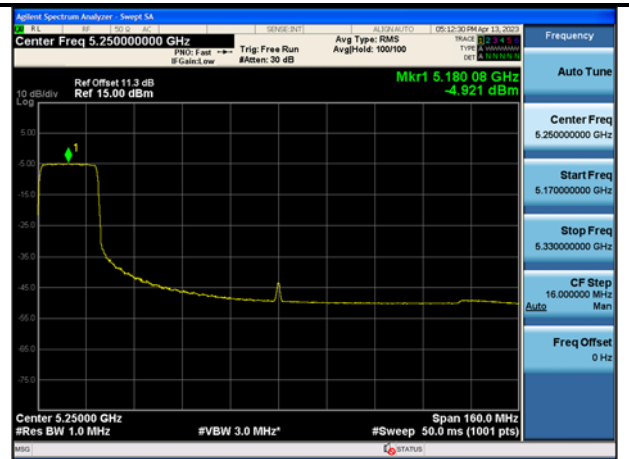

Mode:802.11ax HE80 Tone:996T
Frequency:5210MHz Ant:Chain1

Test Mode: 802.11ac VHT160

Test Mode: 802.11ax HE160

Mode:802.11ax HE160 Tone:242T
Frequency:5250MHz Ant:Chain0

Mode:802.11ax HE160 Tone:242T
Frequency:5250MHz Ant:Chain1