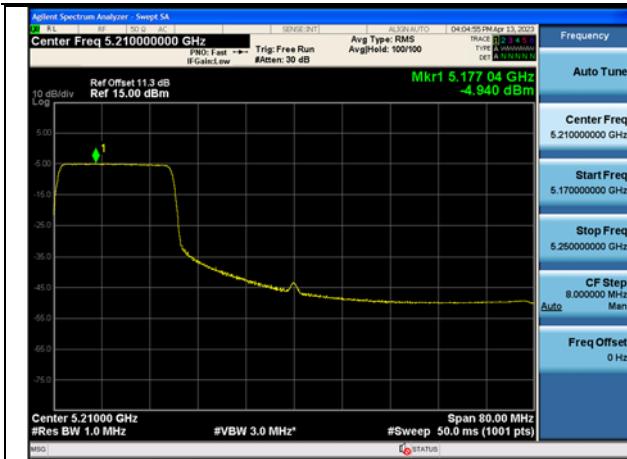

Test Mode: 802.11ac VHT80

Test Mode: 802.11ax HE80

Mode:802.11ax HE80 Tone:26T Frequency:5210MHz
Ant:Chain0

Mode:802.11ax HE80 Tone:26T Frequency:5210MHz
Ant:Chain1

Mode:802.11ax HE80 Tone:52T Frequency:5210MHz
Ant:Chain0

Mode:802.11ax HE80 Tone:52T Frequency:5210MHz
Ant:Chain1

Mode:802.11ax HE80 Tone:106T
Frequency:5210MHz Ant:Chain0

Mode:802.11ax HE80 Tone:106T
Frequency:5210MHz Ant:Chain1

Mode:802.11ax HE80 Tone:242T
Frequency:5210MHz Ant:Chain0