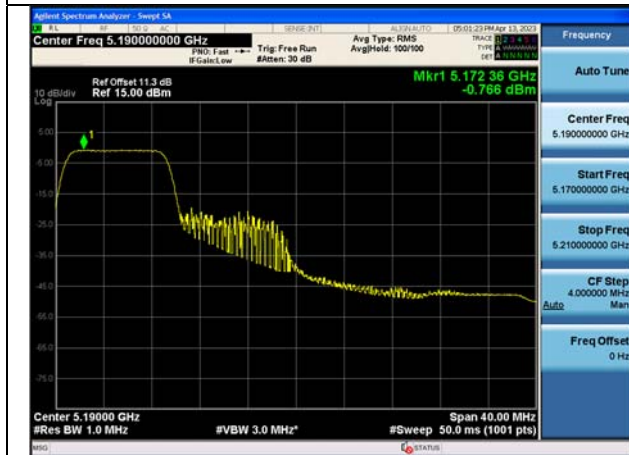

Test Mode: 802.11ax HE40

Mode:802.11ax HE40 Tone:52T Frequency:5190MHz
Ant:Chain1

Mode:802.11ax HE40 Tone:52T Frequency:5230MHz
Ant:Chain1

Mode:802.11ax HE40 Tone:106T
Frequency:5190MHz Ant:Chain0

Mode:802.11ax HE40 Tone:106T
Frequency:5230MHz Ant:Chain0