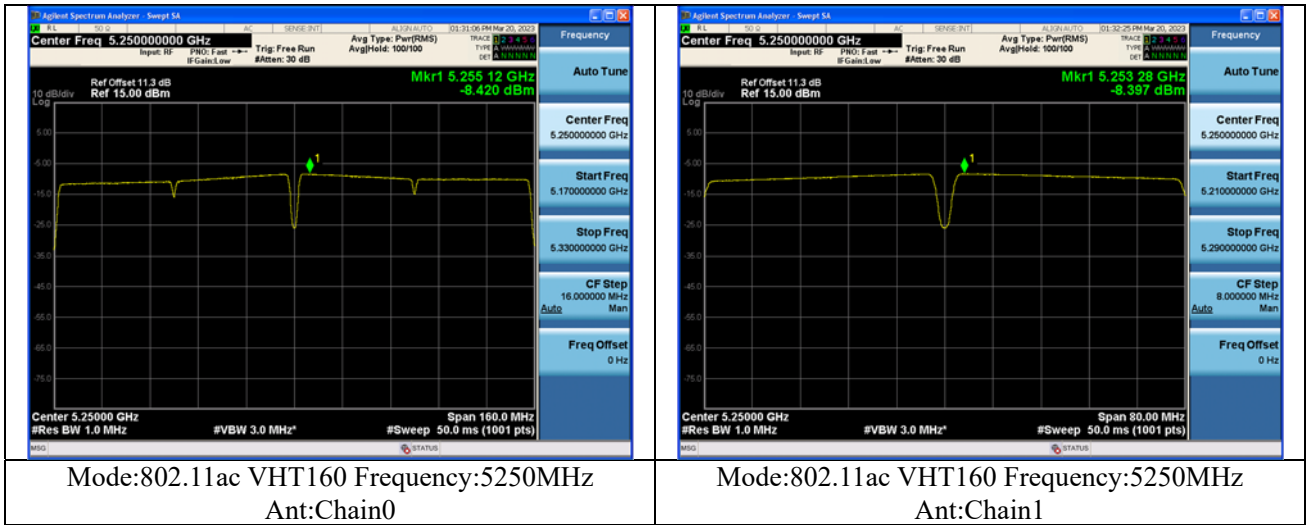

Mode:802.11ax HE80 Tone:52T Frequency:5210MHz
Ant:Chain1

Mode:802.11ax HE80 Tone:106T
Frequency:5210MHz Ant:Chain0

Mode:802.11ax HE80 Tone:106T
Frequency:5210MHz Ant:Chain1

Mode:802.11ax HE80 Tone:242T
Frequency:5210MHz Ant:Chain0

Mode:802.11ax HE80 Tone:242T
Frequency:5210MHz Ant:Chain1

Mode:802.11ax HE80 Tone:484T
Frequency:5210MHz Ant:Chain0

Mode:802.11ax HE80 Tone:484T
Frequency:5210MHz Ant:Chain1

Mode:802.11ax HE80 Tone:996T
Frequency:5210MHz Ant:Chain0

Mode:802.11ax HE80 Tone:996T
Frequency:5210MHz Ant:Chain1

Test Mode: 802.11ac VHT160

Test Mode: 802.11ax HE160

Mode:802.11ax HE160 Tone:242T
Frequency:5250MHz Ant:Chain0

Mode:802.11ax HE160 Tone:242T
Frequency:5250MHz Ant:Chain1