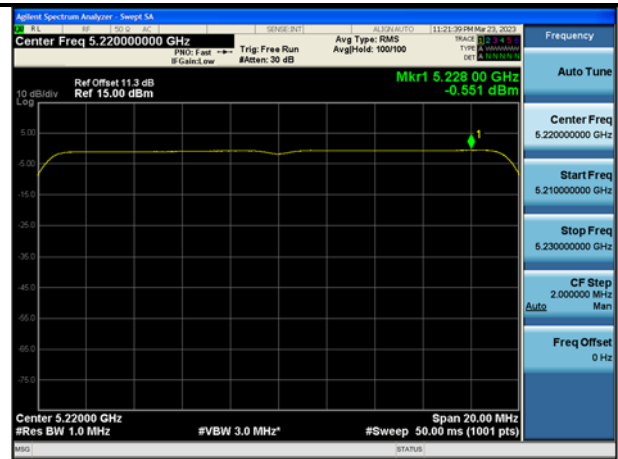

Mode:802.11ax HE20 Tone:106T
Frequency:5180MHz Ant:Chain0

Mode:802.11ax HE20 Tone:106T
Frequency:5220MHz Ant:Chain0

Mode:802.11ax HE20 Tone:106T
Frequency:5240MHz Ant:Chain0

Mode:802.11ax HE20 Tone:106T
Frequency:5180MHz Ant:Chain1

Mode:802.11ax HE20 Tone:106T
Frequency:5220MHz Ant:Chain1

Mode:802.11ax HE20 Tone:106T
Frequency:5240MHz Ant:Chain1

Mode:802.11ax HE20 Tone:242T
Frequency:5180MHz Ant:Chain0

Mode:802.11ax HE20 Tone:242T
Frequency:5220MHz Ant:Chain0