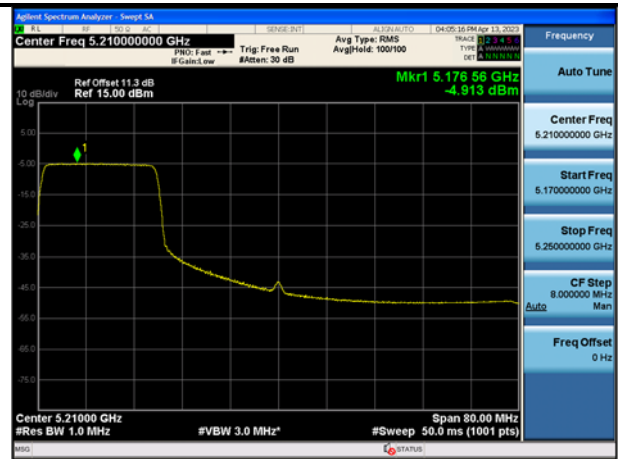

Mode:802.11ax HE80 Tone:52T Frequency:5210MHz
Ant:Chain1

Mode:802.11ax HE80 Tone:106T
Frequency:5210MHz Ant:Chain0

Mode:802.11ax HE80 Tone:106T
Frequency:5210MHz Ant:Chain1

Mode:802.11ax HE80 Tone:242T
Frequency:5210MHz Ant:Chain0

Mode:802.11ax HE80 Tone:242T
Frequency:5210MHz Ant:Chain1

Mode:802.11ax HE80 Tone:484T
Frequency:5210MHz Ant:Chain0

Mode:802.11ax HE80 Tone:484T
Frequency:5210MHz Ant:Chain1

Mode:802.11ax HE80 Tone:996T
Frequency:5210MHz Ant:Chain0