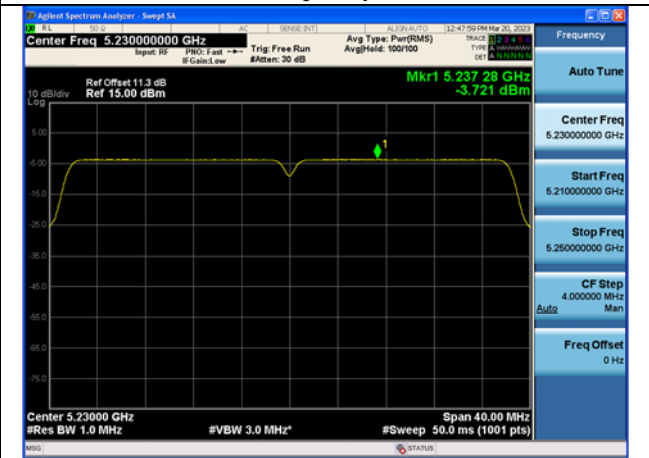

Mode:802.11n HT40 Frequency:5230MHz Ant:Chain1