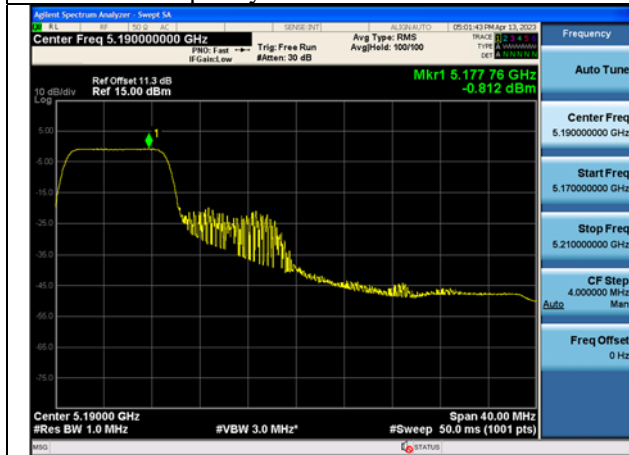

Test Mode: 802.11ax HE40

Mode:802.11ax HE40 Tone:52T Frequency:5190MHz
Ant:Chain1

Mode:802.11ax HE40 Tone:52T Frequency:5230MHz
Ant:Chain1

Mode:802.11ax HE40 Tone:106T
Frequency:5190MHz Ant:Chain0

Mode:802.11ax HE40 Tone:106T
Frequency:5230MHz Ant:Chain0