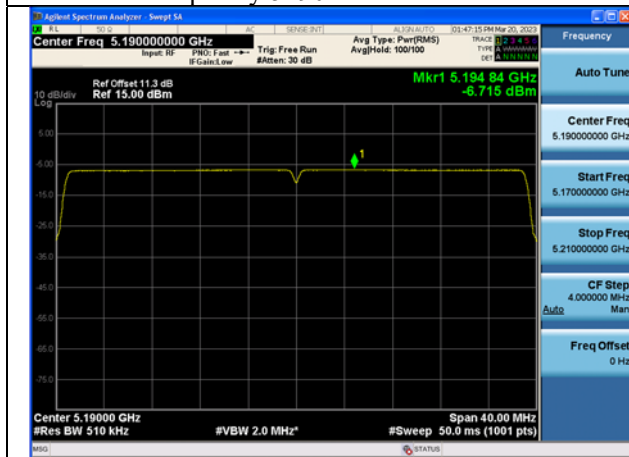

Mode:802.11ax HE40 Tone:106T
Frequency:5190MHz Ant:Chain1

Mode:802.11ax HE40 Tone:106T
Frequency:5230MHz Ant:Chain1

Mode:802.11ax HE40 Tone:242T
Frequency:5190MHz Ant:Chain0

Mode:802.11ax HE40 Tone:242T
Frequency:5230MHz Ant:Chain0

Mode:802.11ax HE40 Tone:242T
Frequency:5190MHz Ant:Chain1

Mode:802.11ax HE40 Tone:242T
Frequency:5230MHz Ant:Chain1

Mode:802.11ax HE40 Tone:484T
Frequency:5190MHz Ant:Chain0

Mode:802.11ax HE40 Tone:484T
Frequency:5230MHz Ant:Chain0