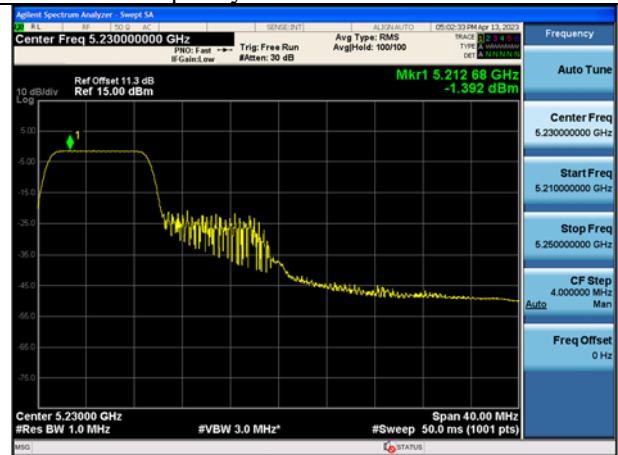

Mode:802.11ax HE40 Tone:106T
Frequency:5230MHz Ant:Chain0