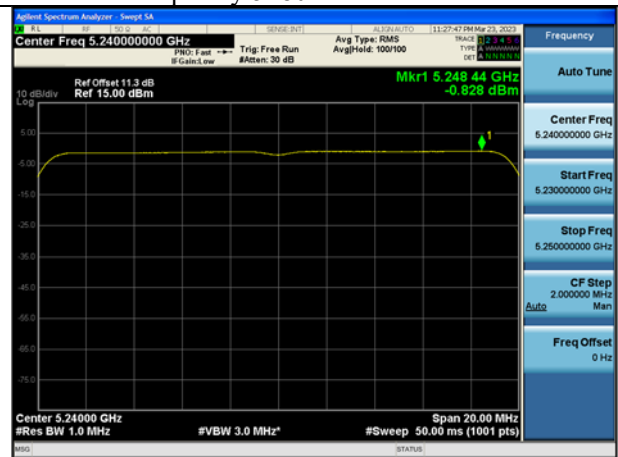

Mode:802.11ax HE20 Tone:106T
Frequency:5220MHz Ant:Chain1

Mode:802.11ax HE20 Tone:106T
Frequency:5240MHz Ant:Chain1

Mode:802.11ax HE20 Tone:242T
Frequency:5180MHz Ant:Chain0

Mode:802.11ax HE20 Tone:242T
Frequency:5220MHz Ant:Chain0

Mode:802.11ax HE20 Tone:242T
Frequency:5240MHz Ant:Chain0

Mode:802.11ax HE20 Tone:242T
Frequency:5180MHz Ant:Chain1

Mode:802.11ax HE20 Tone:242T
Frequency:5220MHz Ant:Chain1

Mode:802.11ax HE20 Tone:242T
Frequency:5240MHz Ant:Chain1