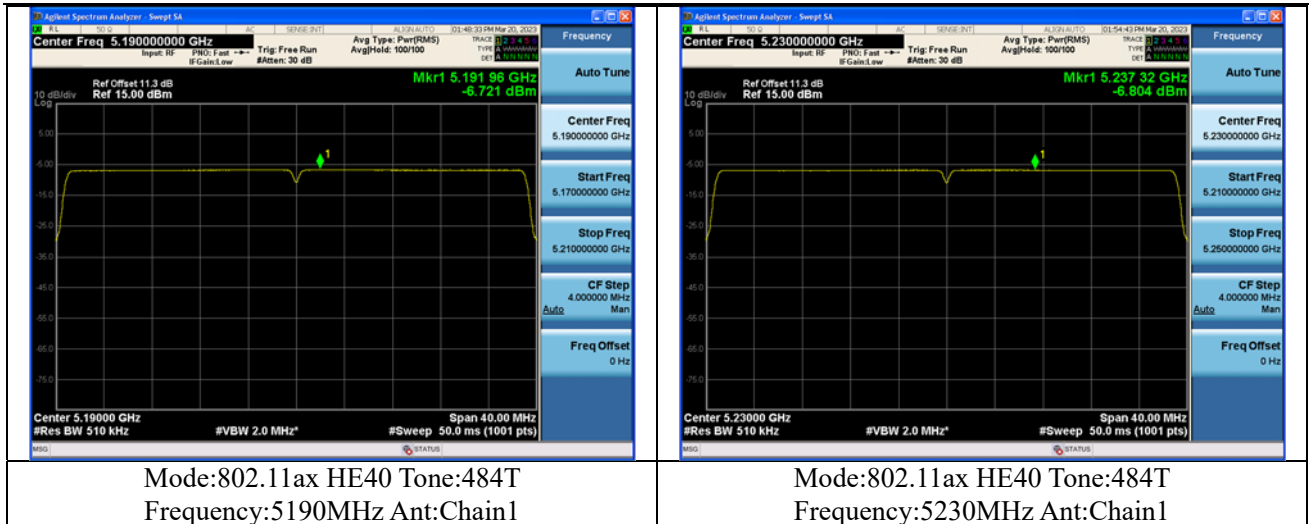

Mode:802.11ax HE40 Tone:106T
Frequency:5190MHz Ant:Chain1

Mode:802.11ax HE40 Tone:106T
Frequency:5230MHz Ant:Chain1

Mode:802.11ax HE40 Tone:242T
Frequency:5190MHz Ant:Chain0

Mode:802.11ax HE40 Tone:242T
Frequency:5230MHz Ant:Chain0

Mode:802.11ax HE40 Tone:242T
Frequency:5190MHz Ant:Chain1

Mode:802.11ax HE40 Tone:242T
Frequency:5230MHz Ant:Chain1

Mode:802.11ax HE40 Tone:484T
Frequency:5190MHz Ant:Chain0

Mode:802.11ax HE40 Tone:484T
Frequency:5230MHz Ant:Chain0

Test Mode: 802.11ac VHT80

Test Mode: 802.11ax HE80

Mode:802.11ax HE80 Tone:26T Frequency:5210MHz
Ant:Chain0

Mode:802.11ax HE80 Tone:26T Frequency:5210MHz
Ant:Chain1

Mode:802.11ax HE80 Tone:52T Frequency:5210MHz
Ant:Chain0