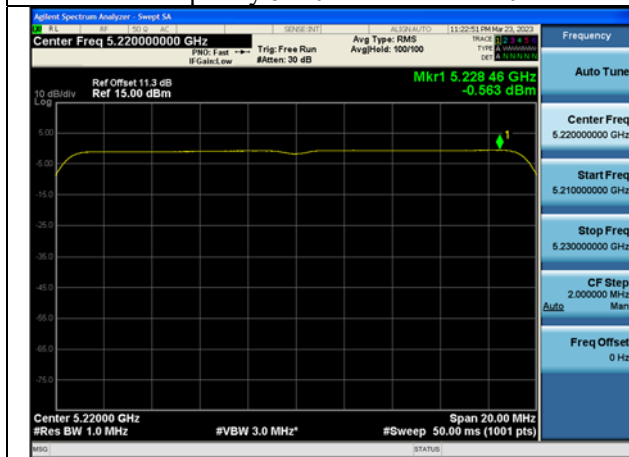

Mode:802.11ax HE20 Tone:106T
Frequency:5220MHz Ant:Chain1

Mode:802.11ax HE20 Tone:106T
Frequency:5240MHz Ant:Chain1

Mode:802.11ax HE20 Tone:242T
Frequency:5180MHz Ant:Chain0

Mode:802.11ax HE20 Tone:242T
Frequency:5220MHz Ant:Chain0

Mode:802.11ax HE20 Tone:242T
Frequency:5240MHz Ant:Chain0

Mode:802.11ax HE20 Tone:242T
Frequency:5180MHz Ant:Chain1

Mode:802.11ax HE20 Tone:242T
Frequency:5220MHz Ant:Chain1

Mode:802.11ax HE20 Tone:242T
Frequency:5240MHz Ant:Chain1