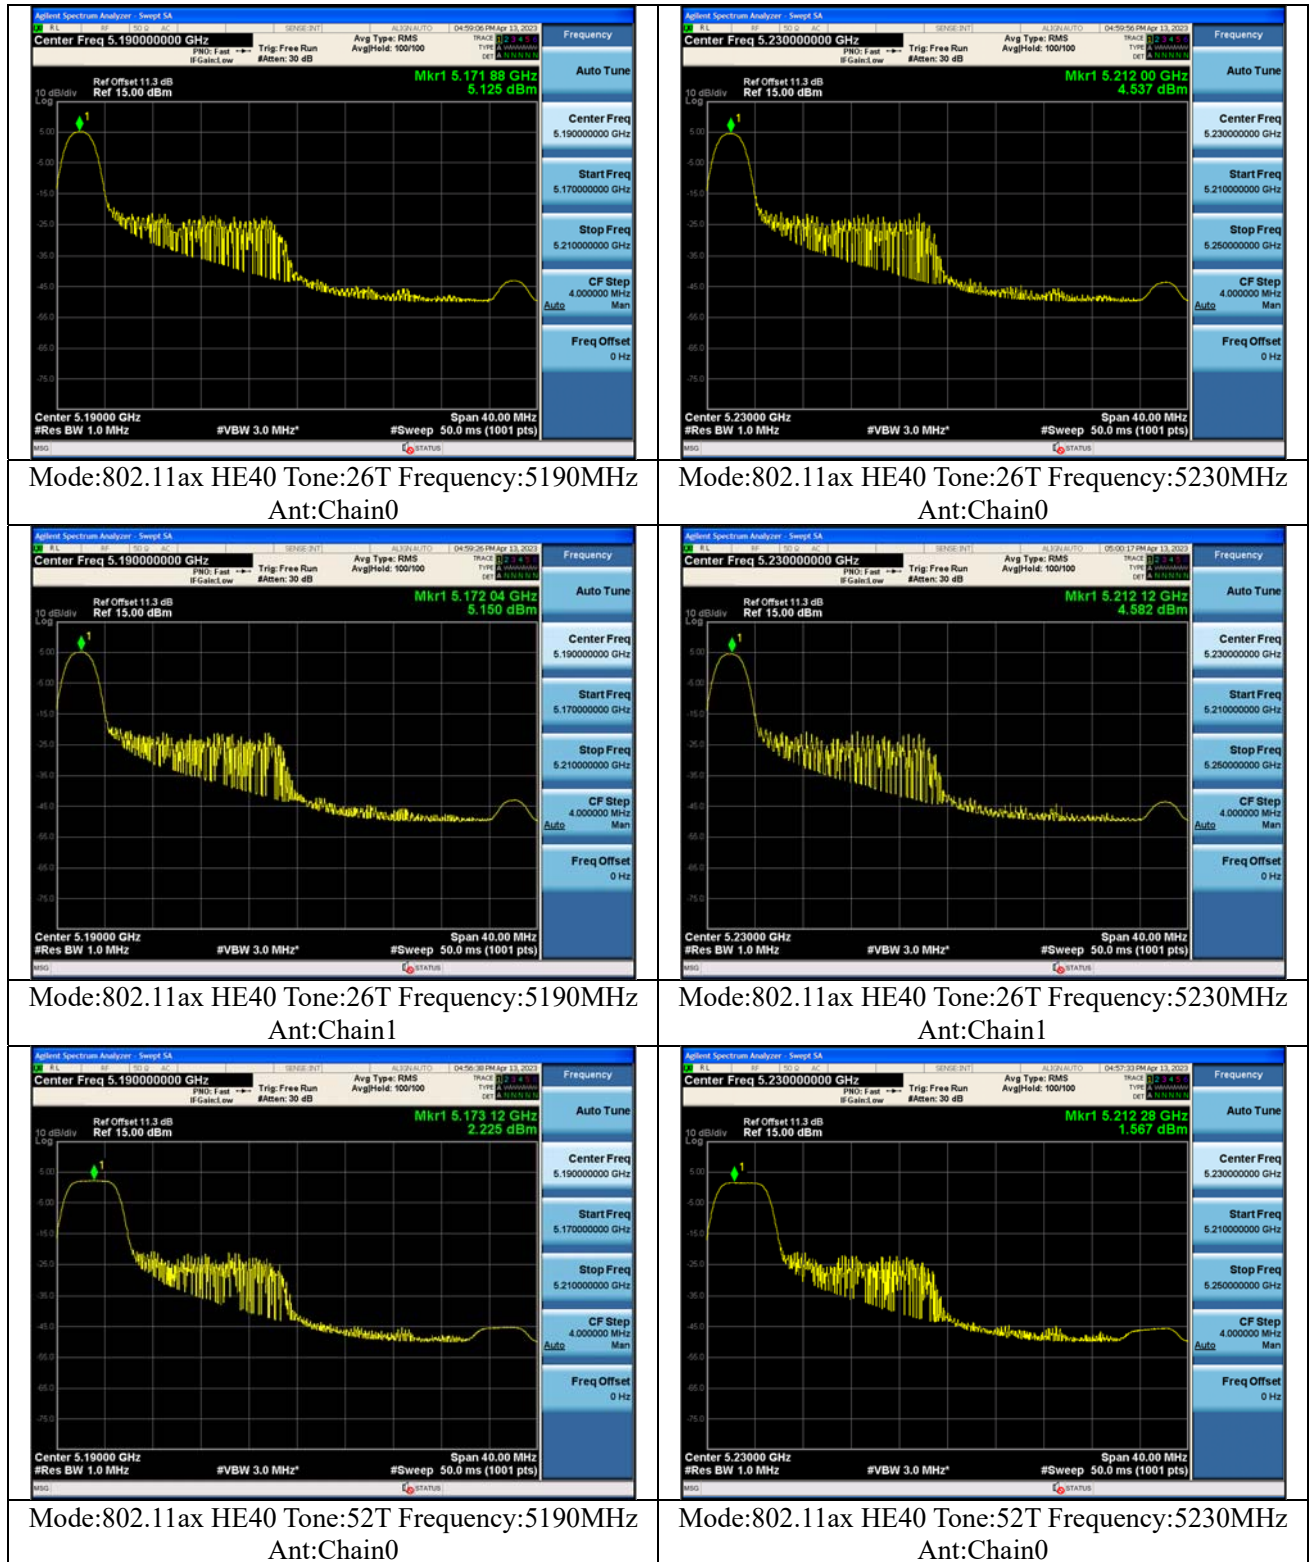

Test Mode: 802.11ac VHT40

Mode:802.11ac VHT40 Frequency:5190MHz
Ant:Chain0

Mode:802.11ac VHT40 Frequency:5230MHz
Ant:Chain0

Mode:802.11ac VHT40 Frequency:5190MHz
Ant:Chain1

Mode:802.11ac VHT40 Frequency:5230MHz
Ant:Chain1

Test Mode: 802.11ax HE40

Mode:802.11ax HE40 Tone:52T Frequency:5190MHz
Ant:Chain1

Mode:802.11ax HE40 Tone:52T Frequency:5230MHz
Ant:Chain1

Mode:802.11ax HE40 Tone:106T
Frequency:5190MHz Ant:Chain0

Mode:802.11ax HE40 Tone:106T
Frequency:5230MHz Ant:Chain0