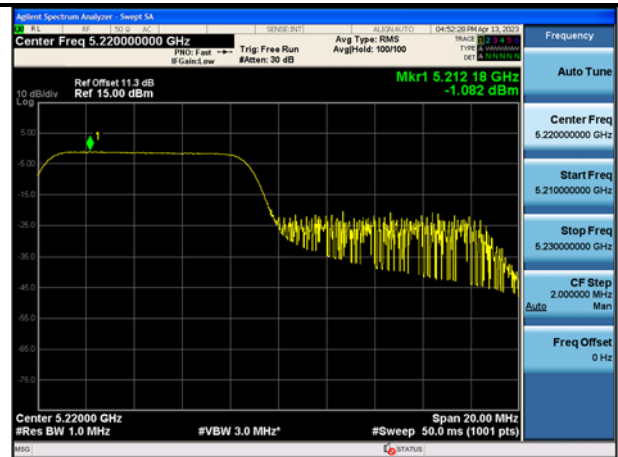

Mode:802.11ax HE20 Tone:106T
Frequency:5180MHz Ant:Chain0

Mode:802.11ax HE20 Tone:106T
Frequency:5220MHz Ant:Chain0

Mode:802.11ax HE20 Tone:106T
Frequency:5240MHz Ant:Chain0

Mode:802.11ax HE20 Tone:106T
Frequency:5180MHz Ant:Chain1

Mode:802.11ax HE20 Tone:106T
Frequency:5220MHz Ant:Chain1

Mode:802.11ax HE20 Tone:106T
Frequency:5240MHz Ant:Chain1

Mode:802.11ax HE20 Tone:242T
Frequency:5180MHz Ant:Chain0

Mode:802.11ax HE20 Tone:242T
Frequency:5220MHz Ant:Chain0