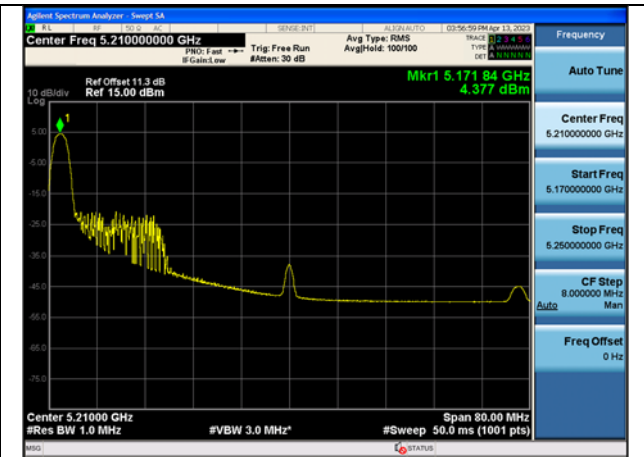

Mode:802.11ax HE40 Tone:242T
Frequency:5190MHz Ant:Chain1

Mode:802.11ax HE40 Tone:242T
Frequency:5230MHz Ant:Chain1

Mode:802.11ax HE40 Tone:484T
Frequency:5190MHz Ant:Chain0

Mode:802.11ax HE40 Tone:484T
Frequency:5230MHz Ant:Chain0

Test Mode: 802.11ac VHT80

Test Mode: 802.11ax HE80

Mode:802.11ax HE80 Tone:26T Frequency:5210MHz
Ant:Chain0

Mode:802.11ax HE80 Tone:26T Frequency:5210MHz
Ant:Chain1

Mode:802.11ax HE80 Tone:52T Frequency:5210MHz
Ant:Chain0