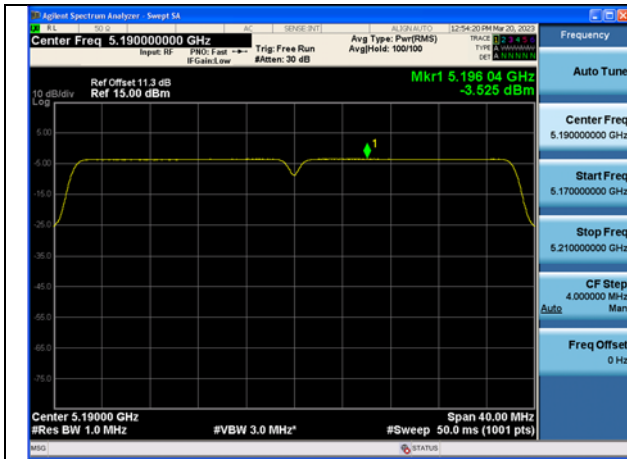

Test Mode: 802.11ac VHT40

Mode:802.11ac VHT40 Frequency:5190MHz
Ant:Chain0