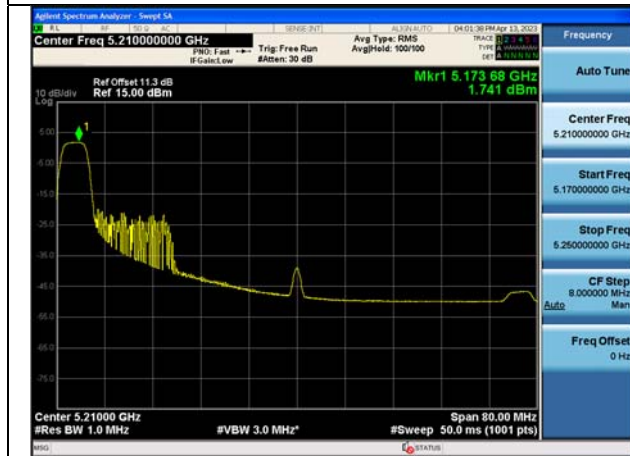

Test Mode: 802.11ac VHT80

Test Mode: 802.11ax HE80

Mode:802.11ax HE80 Tone:26T Frequency:5210MHz
Ant:Chain0

Mode:802.11ax HE80 Tone:26T Frequency:5210MHz
Ant:Chain1

Mode:802.11ax HE80 Tone:52T Frequency:5210MHz
Ant:Chain0