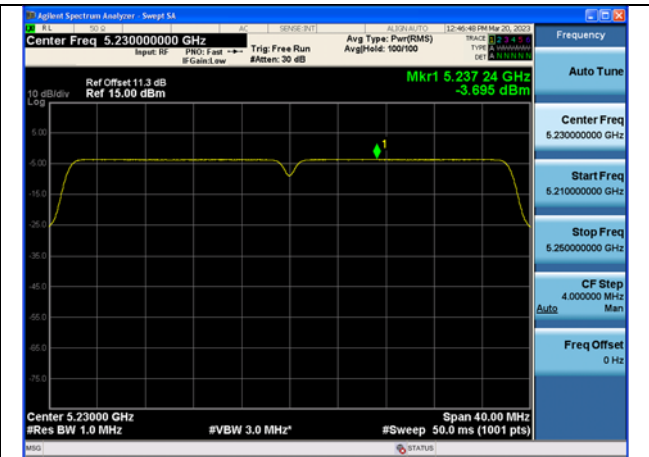

Test Mode: 802.11n HT40

Mode:802.11n HT40 Frequency:5230MHz Ant:Chain0