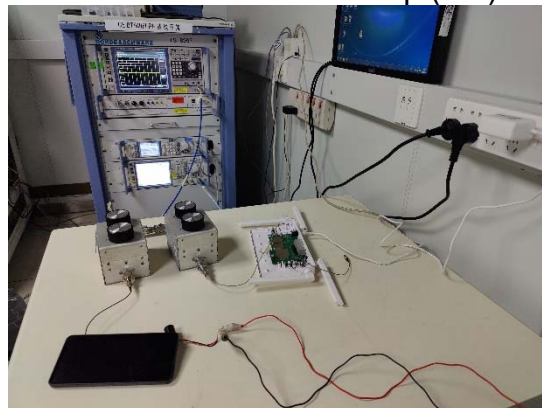

TEST SETUP

RF Conducted Test setup (GSM/WCDMA/LTE)

RF Conducted Test setup (NR)

RF Conducted Test setup (DFS)

RF Conducted Test setup (BT/WIFI)

9KHz~30MHz

30MHz~1GHz

>1GHz