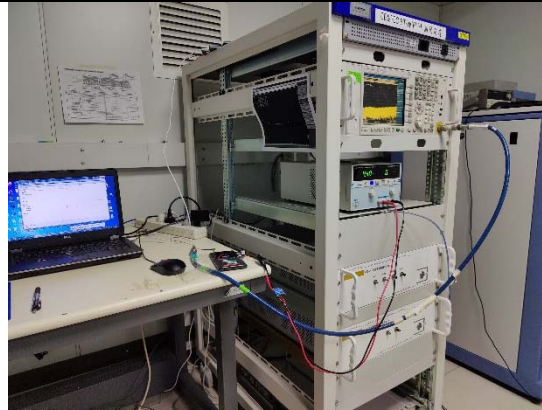

TEST SETUP

RF Conducted Test setup (GSM/WCDMA/LTE)

RF Conducted Test setup (NR)

RF Conducted Test setup (DFS)

RF Conducted Test setup (BT/WIFI)

9KHz~30MHz

30MHz~1GHz

>1GHz