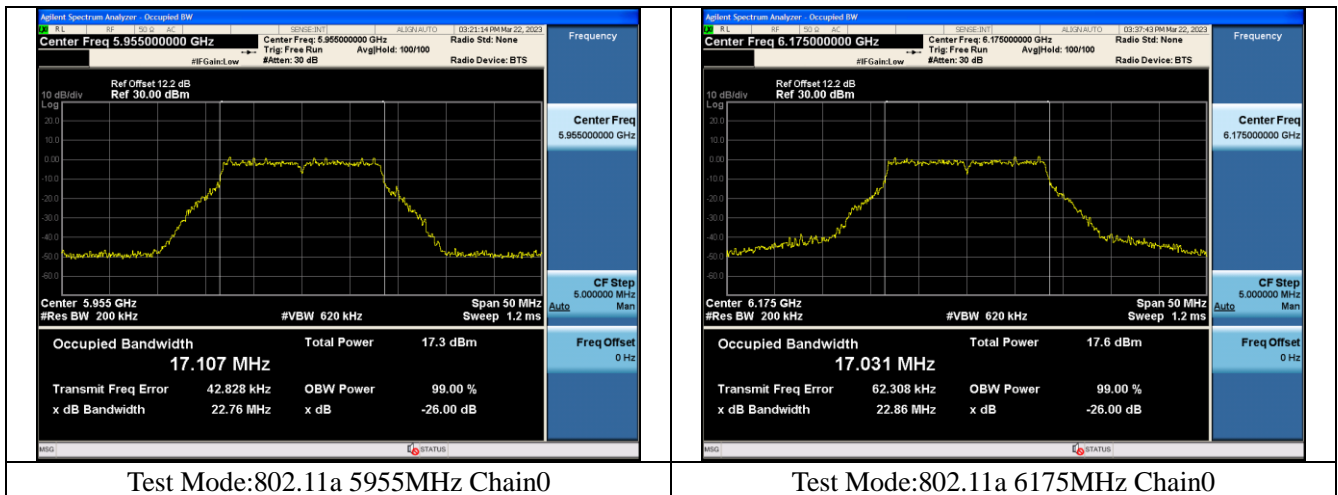

Occupied Bandwidth

Test Mode	Antenna	Occupied Bandwidth (MHz)		
		5955MHz	6175MHz	6415MHz
802.11a	Chain0	17.107	17.031	17.191
802.11a	Chain1	17.058	17.207	17.195
802.11ax HE20	Chain0	19.062	19.129	19.094
802.11ax HE20	Chain1	19.085	19.087	19.081

Test Mode	Antenna	Occupied Bandwidth (MHz)		
		5965MHz	6165MHz	6405MHz
802.11ax HE40	Chain0	38.055	38.026	38.065
802.11ax HE40	Chain1	38.020	38.003	38.114

Test Mode	Antenna	Occupied Bandwidth (MHz)		
		5985MHz	6145MHz	6385MHz
802.11ax HE80	Chain0	77.918	78.017	77.724
802.11ax HE80	Chain1	78.029	77.942	77.797

Test Mode	Antenna	Occupied Bandwidth (MHz)		
		6025MHz	6185MHz	6345MHz
802.11ax HE160	Chain0	157.037	157.089	157.168
802.11ax HE160	Chain1	156.998	157.292	157.066

Test Mode: 802.11a