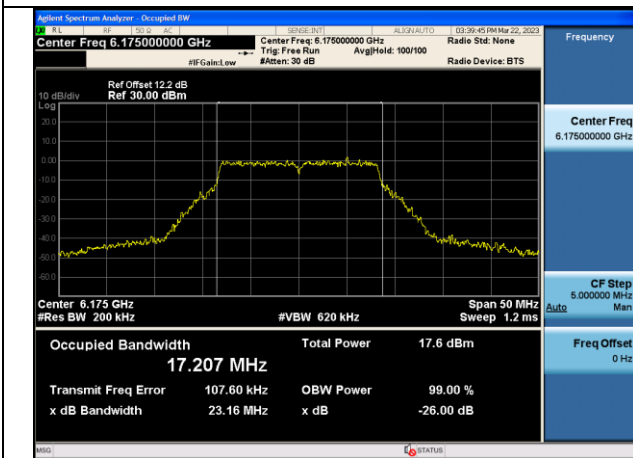

Test Mode	Antenna	Emission Bandwidth (MHz)		
		6025MHz	6185MHz	6345MHz
802.11ax HE160	Chain0	171.979	168.645	168.398
802.11ax HE160	Chain1	170.295	172.771	171.024

Test Mode: 802.11a

Test Mode:802.11a 5955MHz Chain0

Test Mode:802.11a 6175MHz Chain0

Test Mode:802.11a 6415MHz Chain0

Test Mode:802.11a 5955MHz Chain1

Test Mode:802.11a 6175MHz Chain1

Test Mode:802.11a 6415MHz Chain1

Test Mode:802.11ax HE20 5955MHz Chain0

Test Mode:802.11ax HE20 6175MHz Chain0