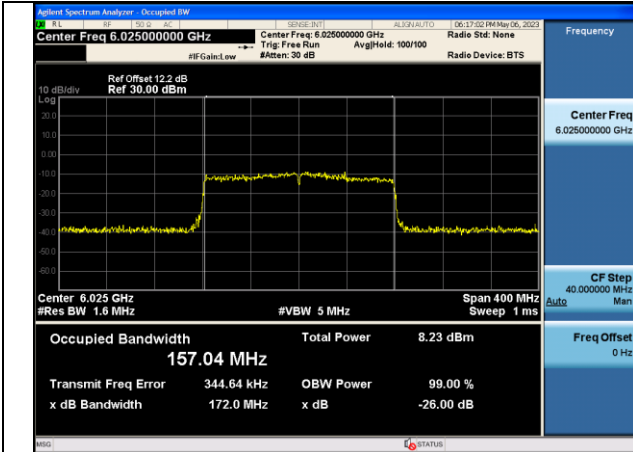

Test Mode: 802.11ax HE160

Mode:802.11ax HE160 Frequency:6025MHz Chain0