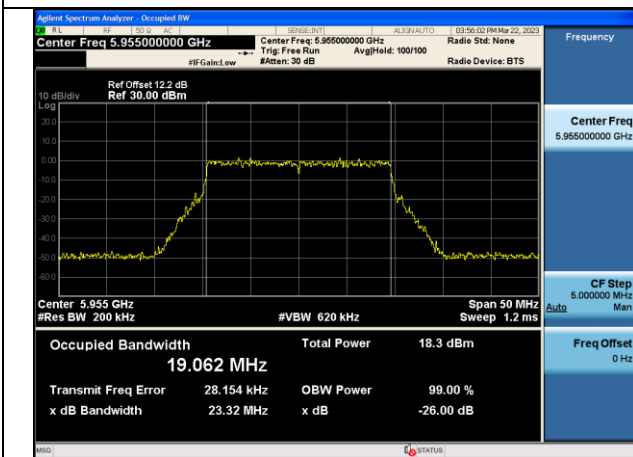

Test Mode:802.11a 6175MHz Chain0

Test Mode:802.11a 6415MHz Chain0

Test Mode:802.11a 5955MHz Chain1

Test Mode:802.11a 6175MHz Chain1

Test Mode:802.11a 6415MHz Chain1

Test Mode:802.11ax HE20 5955MHz Chain0

Test Mode:802.11ax HE20 6175MHz Chain0