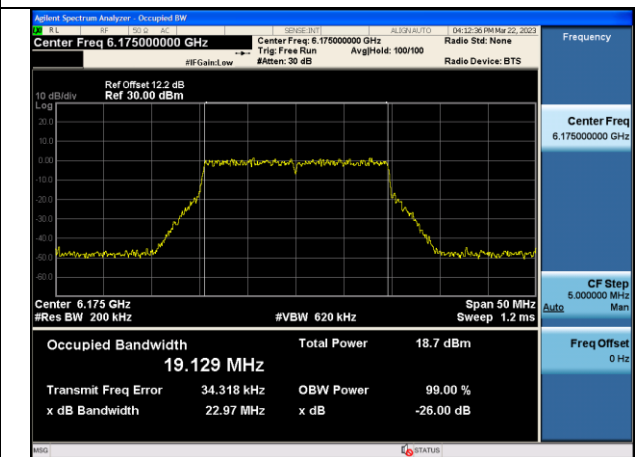

Test Mode:802.11a 6175MHz Chain0

Test Mode:802.11a 6415MHz Chain0

Test Mode:802.11a 5955MHz Chain1

Test Mode:802.11a 6175MHz Chain1

Test Mode:802.11a 6415MHz Chain1

Test Mode:802.11ax HE20 5955MHz Chain0

Test Mode:802.11ax HE20 6175MHz Chain0