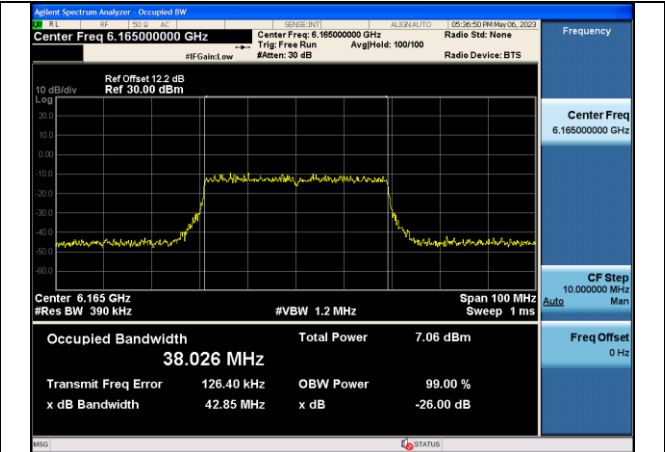

Test Mode:802.11ax HE20 6415MHz Chain0

Test Mode:802.11ax HE20 5955MHz Chain1

Test Mode:802.11ax HE20 6175MHz Chain1

Test Mode:802.11ax HE20 6415MHz Chain1

Test Mode: 802.11ax HE40

Mode:802.11ax HE40 Frequency:5965MHz Chain0