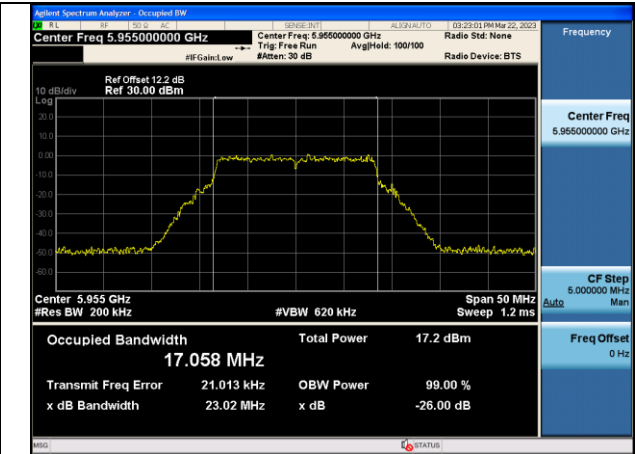

Test Mode	Antenna	Emission Bandwidth (MHz)		
		6025MHz	6185MHz	6345MHz
802.11ax HE160	Chain0	171.979	168.645	168.398
802.11ax HE160	Chain1	170.295	172.771	171.024

Test Mode: 802.11a

Test Mode:802.11a 5955MHz Chain0

Test Mode:802.11a 6175MHz Chain0

Test Mode:802.11a 6415MHz Chain0

Test Mode:802.11a 5955MHz Chain1

Test Mode:802.11a 6175MHz Chain1

Test Mode:802.11a 6415MHz Chain1

Test Mode:802.11ax HE20 5955MHz Chain0

Test Mode:802.11ax HE20 6175MHz Chain0