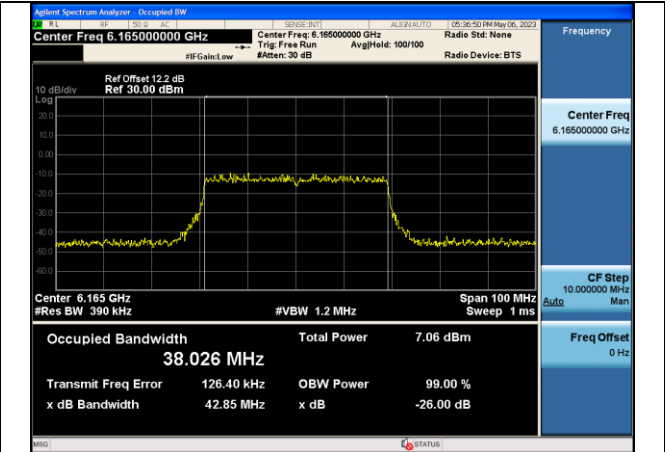

Test Mode:802.11ax HE20 5955MHz Chain1

Test Mode:802.11ax HE20 6175MHz Chain1

Test Mode:802.11ax HE20 6415MHz Chain1

Test Mode: 802.11ax HE40

Mode:802.11ax HE40 Frequency:5965MHz Chain0

Mode:802.11ax HE40 Frequency:6165MHz Chain0