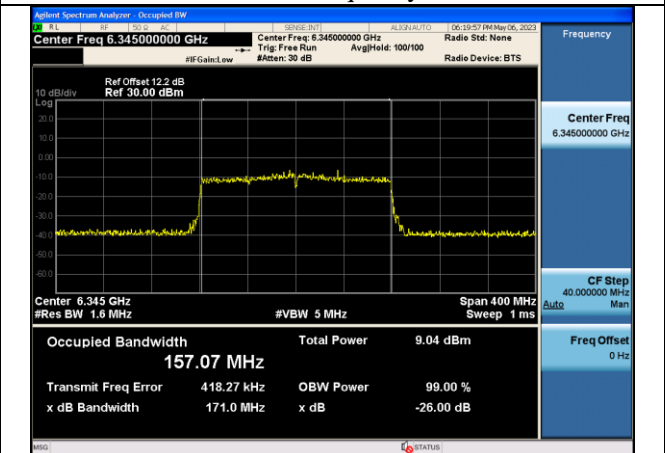

Mode:802.11ax HE160 Frequency:6345MHz Chain1