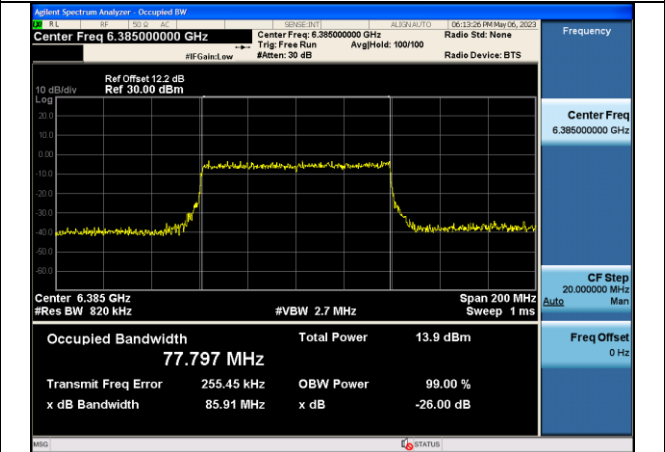

Test Mode: 802.11ax HE80

Mode:802.11ax HE80 Frequency:5985MHz Chain0

Mode:802.11ax HE80 Frequency:6145MHz Chain0

Mode:802.11ax HE80 Frequency:6385MHz Chain0

Mode:802.11ax HE80 Frequency:5985MHz Chain1

Mode:802.11ax HE80 Frequency:6145MHz Chain1

Mode:802.11ax HE80 Frequency:6385MHz Chain1

Test Mode: 802.11ax HE160

Mode:802.11ax HE160 Frequency:6025MHz Chain0

Mode:802.11ax HE160 Frequency:6185MHz Chain0

Mode:802.11ax HE160 Frequency:6345MHz Chain0