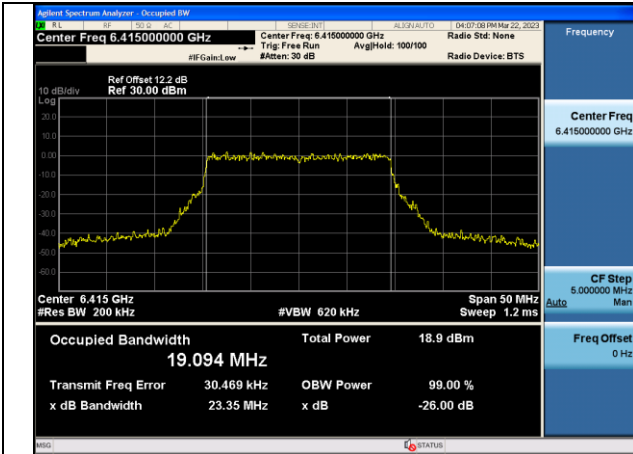

Test Mode:802.11a 5955MHz Chain1

Test Mode:802.11a 6175MHz Chain1

Test Mode:802.11a 6415MHz Chain1

Test Mode:802.11ax HE20 5955MHz Chain0

Test Mode:802.11ax HE20 6175MHz Chain0

Test Mode:802.11ax HE20 6415MHz Chain0