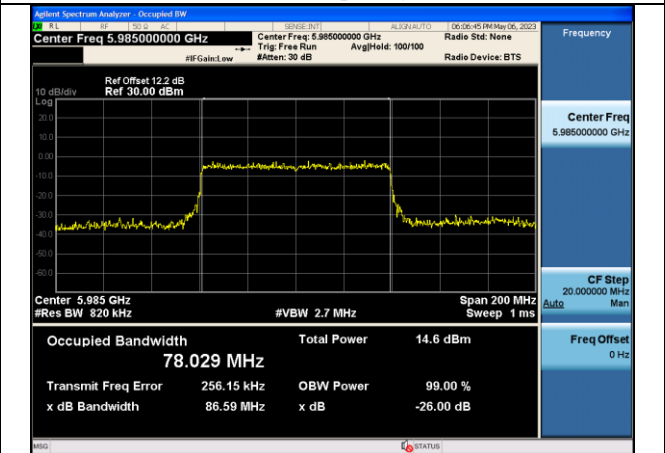

Mode:802.11ax HE40 Frequency:6165MHz Chain0

Mode:802.11ax HE40 Frequency:6405MHz Chain0

Mode:802.11ax HE40 Frequency:5965MHz Chain1

Mode:802.11ax HE40 Frequency:6165MHz Chain1

Mode:802.11ax HE40 Frequency:6405MHz Chain1

Test Mode: 802.11ax HE80

Mode:802.11ax HE80 Frequency:5985MHz Chain0

Mode:802.11ax HE80 Frequency:6145MHz Chain0

Mode:802.11ax HE80 Frequency:6385MHz Chain0

Mode:802.11ax HE80 Frequency:5985MHz Chain1

Mode:802.11ax HE80 Frequency:6145MHz Chain1