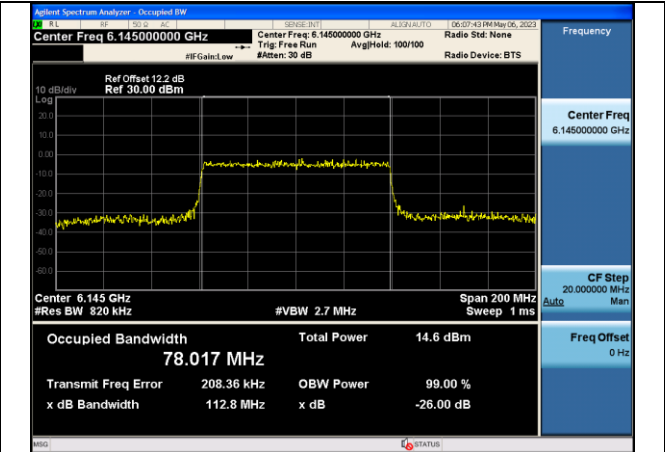

Mode:802.11ax HE40 Frequency:6405MHz Chain0

Mode:802.11ax HE40 Frequency:5965MHz Chain1

Mode:802.11ax HE40 Frequency:6165MHz Chain1

Mode:802.11ax HE40 Frequency:6405MHz Chain1

Test Mode: 802.11ax HE80

Mode:802.11ax HE80 Frequency:5985MHz Chain0

Mode:802.11ax HE80 Frequency:6145MHz Chain0

Mode:802.11ax HE80 Frequency:6385MHz Chain0

Mode:802.11ax HE80 Frequency:5985MHz Chain1

Mode:802.11ax HE80 Frequency:6145MHz Chain1

Mode:802.11ax HE80 Frequency:6385MHz Chain1