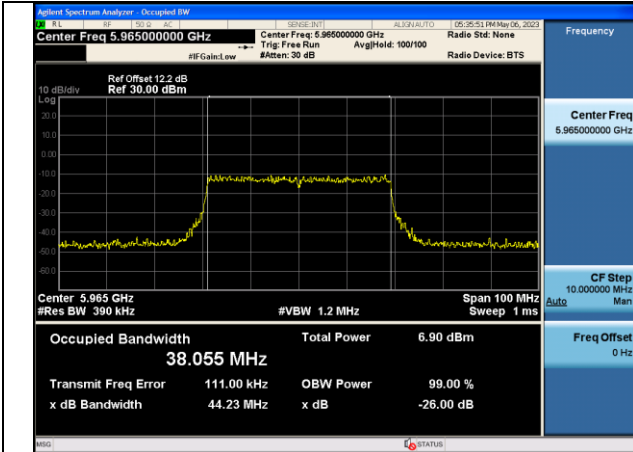

Test Mode:802.11ax HE20 6415MHz Chain0

Test Mode:802.11ax HE20 5955MHz Chain1

Test Mode:802.11ax HE20 6175MHz Chain1

Test Mode:802.11ax HE20 6415MHz Chain1

Test Mode: 802.11ax HE40

Mode:802.11ax HE40 Frequency:5965MHz Chain0