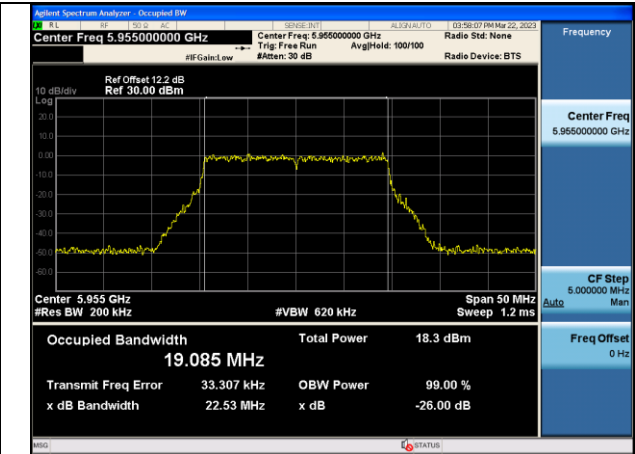

Test Mode	Antenna	Occupied Bandwidth (MHz)		
		6025MHz	6185MHz	6345MHz
802.11ax HE160	Chain0	157.037	157.089	157.168
802.11ax HE160	Chain1	156.998	157.292	157.066

Test Mode: 802.11a

Test Mode:802.11a 6415MHz Chain0

Test Mode:802.11a 5955MHz Chain1

Test Mode:802.11a 6175MHz Chain1

Test Mode:802.11a 6415MHz Chain1

Test Mode:802.11ax HE20 5955MHz Chain0

Test Mode:802.11ax HE20 6175MHz Chain0

Test Mode:802.11ax HE20 6415MHz Chain0