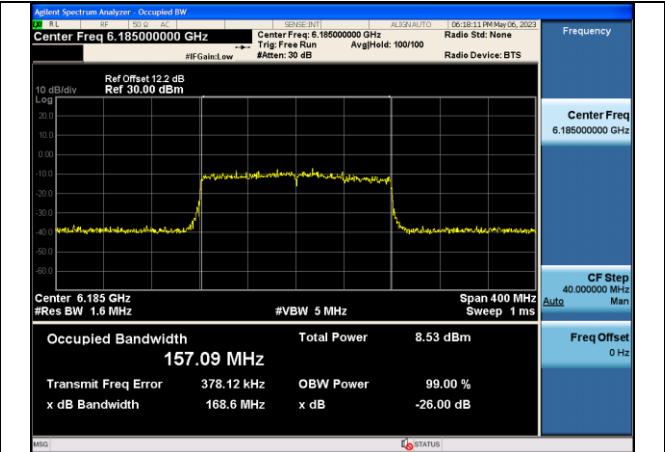

Test Mode: 802.11ax HE160

Mode:802.11ax HE160 Frequency:6185MHz Chain0