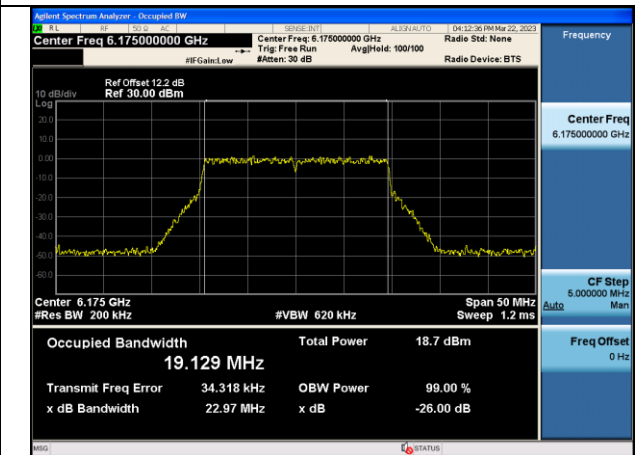

Test Mode:802.11a 5955MHz Chain1

Test Mode:802.11a 6175MHz Chain1

Test Mode:802.11a 6415MHz Chain1

Test Mode:802.11ax HE20 5955MHz Chain0

Test Mode:802.11ax HE20 6175MHz Chain0

Test Mode:802.11ax HE20 6415MHz Chain0