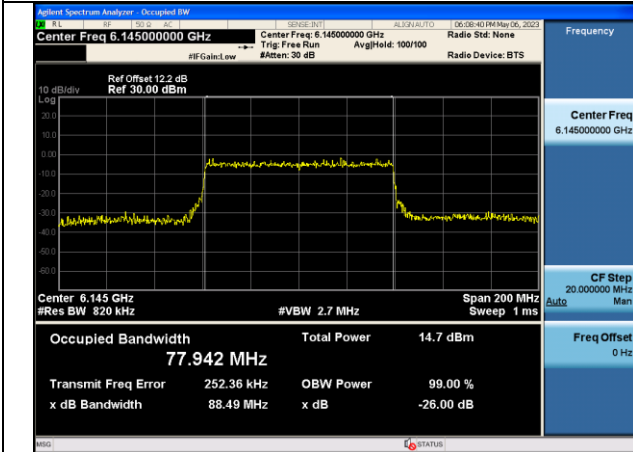

Mode:802.11ax HE40 Frequency:6405MHz Chain0

Mode:802.11ax HE40 Frequency:5965MHz Chain1

Mode:802.11ax HE40 Frequency:6165MHz Chain1

Mode:802.11ax HE40 Frequency:6405MHz Chain1

Test Mode: 802.11ax HE80

Mode:802.11ax HE80 Frequency:5985MHz Chain0

Mode:802.11ax HE80 Frequency:6145MHz Chain0

Mode:802.11ax HE80 Frequency:6385MHz Chain0

Mode:802.11ax HE80 Frequency:5985MHz Chain1

Mode:802.11ax HE80 Frequency:6145MHz Chain1

Mode:802.11ax HE80 Frequency:6385MHz Chain1