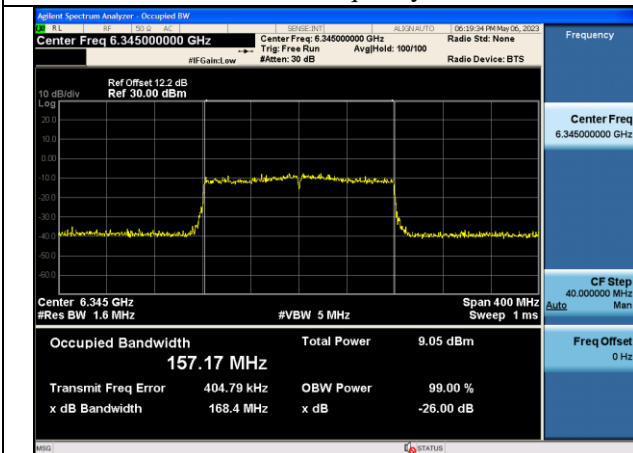

Mode:802.11ax HE160 Frequency:6345MHz Chain0