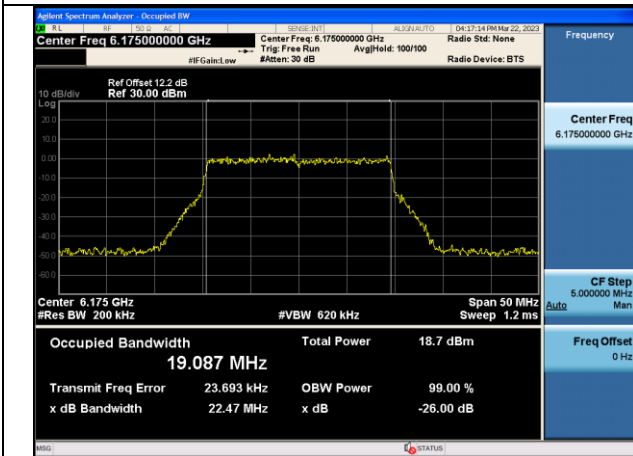

Test Mode:802.11ax HE20 6175MHz Chain1