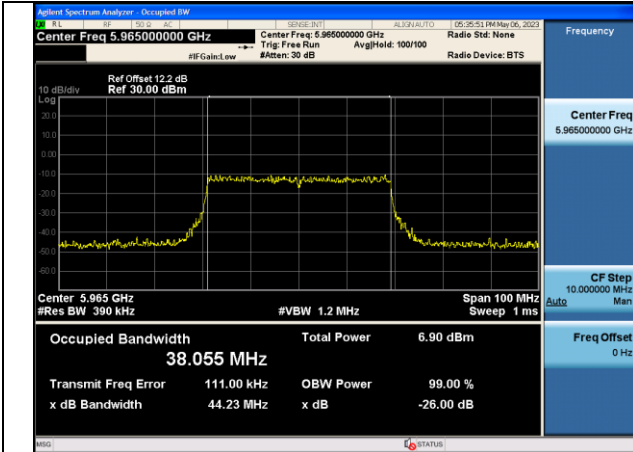

Test Mode:802.11ax HE20 5955MHz Chain1

Test Mode:802.11ax HE20 6175MHz Chain1

Test Mode:802.11ax HE20 6415MHz Chain1

Test Mode: 802.11ax HE40

Mode:802.11ax HE40 Frequency:5965MHz Chain0

Mode:802.11ax HE40 Frequency:6165MHz Chain0