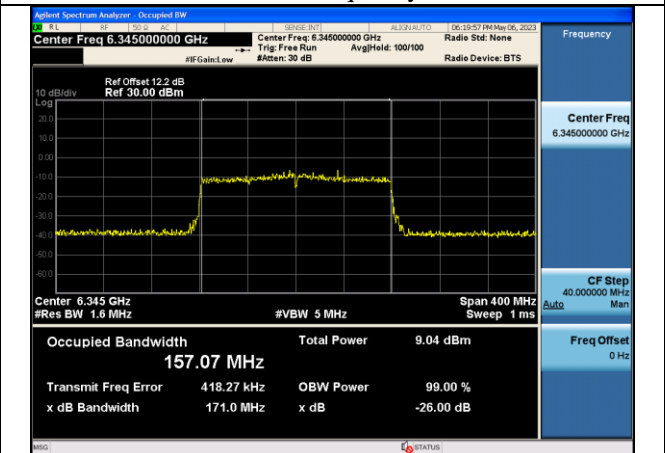

Test Mode: 802.11ax HE160

Mode:802.11ax HE160 Frequency:6025MHz Chain0

Mode:802.11ax HE160 Frequency:6185MHz Chain0

Mode:802.11ax HE160 Frequency:6345MHz Chain0

Mode:802.11ax HE160 Frequency:6025MHz Chain1