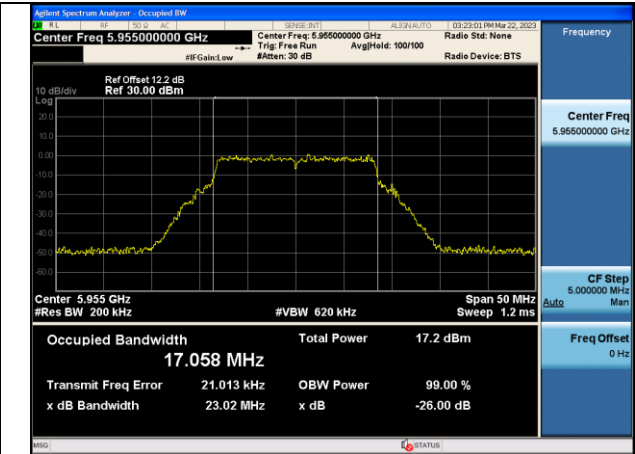

Test Mode	Antenna	Occupied Bandwidth (MHz)		
		5965MHz	6165MHz	6405MHz
802.11ax HE40	Chain0	38.055	38.026	38.065
802.11ax HE40	Chain1	38.020	38.003	38.114

Test Mode	Antenna	Occupied Bandwidth (MHz)		
		5985MHz	6145MHz	6385MHz
802.11ax HE80	Chain0	77.918	78.017	77.724
802.11ax HE80	Chain1	78.029	77.942	77.797

Test Mode	Antenna	Occupied Bandwidth (MHz)		
		6025MHz	6185MHz	6345MHz
802.11ax HE160	Chain0	157.037	157.089	157.168
802.11ax HE160	Chain1	156.998	157.292	157.066

Test Mode: 802.11a

Test Mode:802.11a 6415MHz Chain0