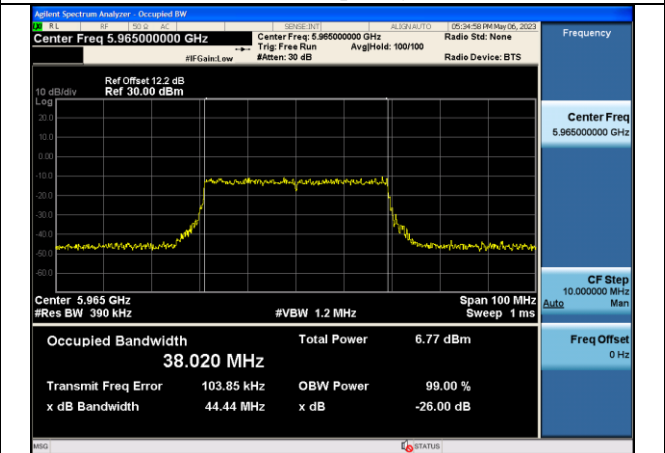

Test Mode:802.11ax HE20 5955MHz Chain1

Test Mode:802.11ax HE20 6175MHz Chain1

Test Mode:802.11ax HE20 6415MHz Chain1

Test Mode: 802.11ax HE40

Mode:802.11ax HE40 Frequency:5965MHz Chain0

Mode:802.11ax HE40 Frequency:6165MHz Chain0