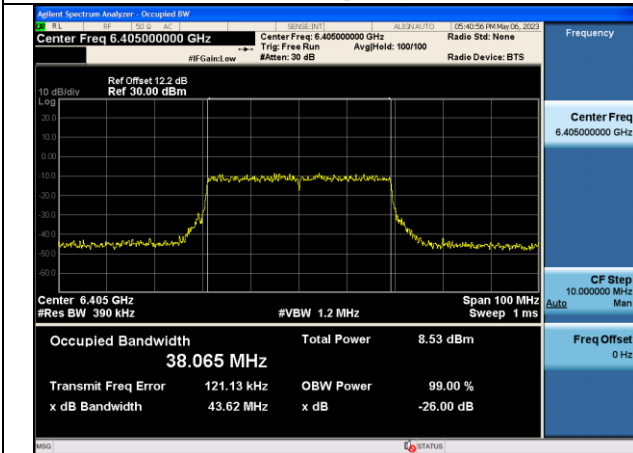

Test Mode:802.11ax HE20 5955MHz Chain1

Test Mode:802.11ax HE20 6175MHz Chain1

Test Mode:802.11ax HE20 6415MHz Chain1

Test Mode: 802.11ax HE40

Mode:802.11ax HE40 Frequency:5965MHz Chain0

Mode:802.11ax HE40 Frequency:6165MHz Chain0