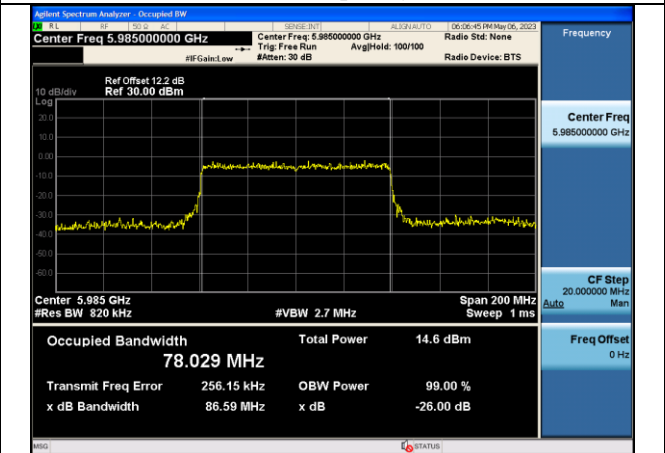

Mode:802.11ax HE40 Frequency:6405MHz Chain0

Mode:802.11ax HE40 Frequency:5965MHz Chain1

Mode:802.11ax HE40 Frequency:6165MHz Chain1

Mode:802.11ax HE40 Frequency:6405MHz Chain1

Test Mode: 802.11ax HE80

Mode:802.11ax HE80 Frequency:5985MHz Chain0

Mode:802.11ax HE80 Frequency:6145MHz Chain0

Mode:802.11ax HE80 Frequency:6385MHz Chain0

Mode:802.11ax HE80 Frequency:5985MHz Chain1

Mode:802.11ax HE80 Frequency:6145MHz Chain1

Mode:802.11ax HE80 Frequency:6385MHz Chain1