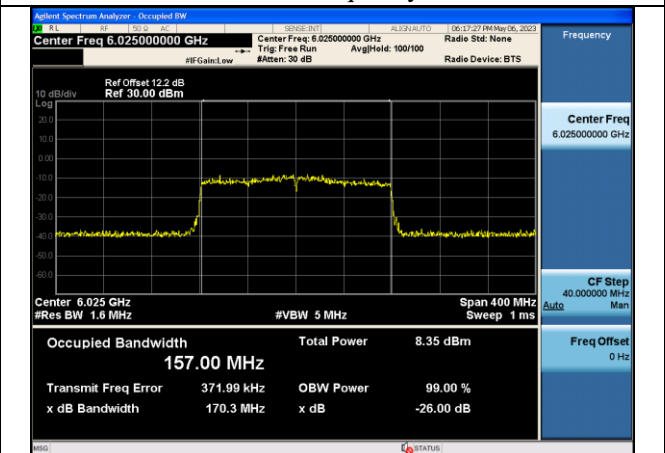

Mode:802.11ax HE160 Frequency:6025MHz Chain1