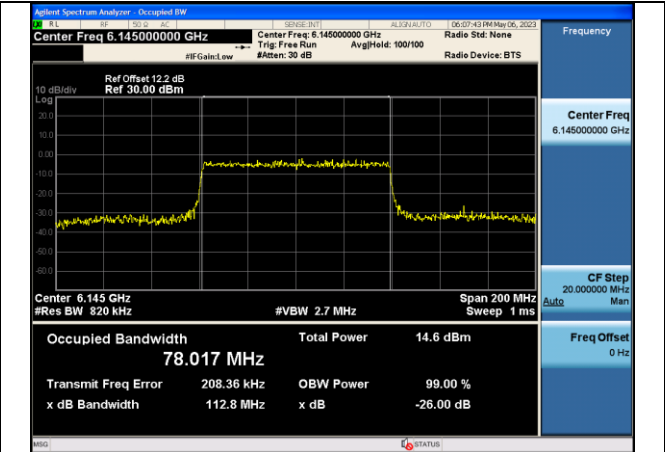

Test Mode: 802.11ax HE80

Mode:802.11ax HE80 Frequency:6145MHz Chain0