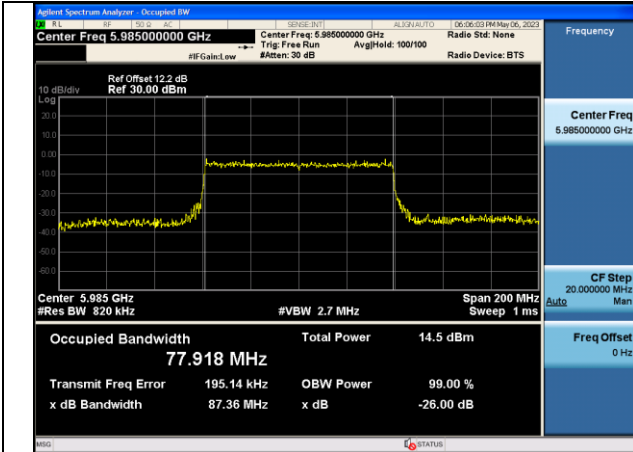

Test Mode: 802.11ax HE80

Mode:802.11ax HE80 Frequency:5985MHz Chain0