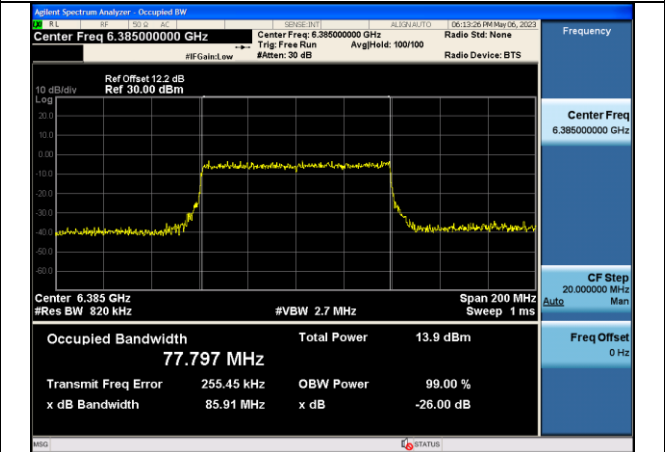

Mode:802.11ax HE40 Frequency:6405MHz Chain0

Mode:802.11ax HE40 Frequency:5965MHz Chain1

Mode:802.11ax HE40 Frequency:6165MHz Chain1

Mode:802.11ax HE40 Frequency:6405MHz Chain1

Test Mode: 802.11ax HE80

Mode:802.11ax HE80 Frequency:5985MHz Chain0

Mode:802.11ax HE80 Frequency:6145MHz Chain0

Mode:802.11ax HE80 Frequency:6385MHz Chain0

Mode:802.11ax HE80 Frequency:5985MHz Chain1

Mode:802.11ax HE80 Frequency:6145MHz Chain1

Mode:802.11ax HE80 Frequency:6385MHz Chain1