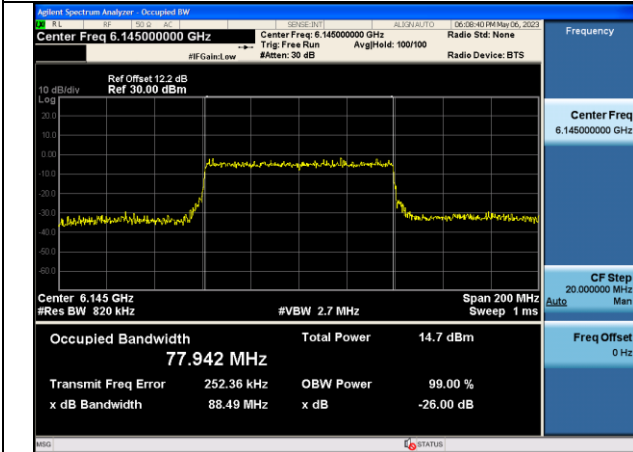

Test Mode: 802.11ax HE80

Mode:802.11ax HE80 Frequency:5985MHz Chain0

Mode:802.11ax HE80 Frequency:6145MHz Chain0

Mode:802.11ax HE80 Frequency:6385MHz Chain0

Mode:802.11ax HE80 Frequency:5985MHz Chain1

Mode:802.11ax HE80 Frequency:6145MHz Chain1

Mode:802.11ax HE80 Frequency:6385MHz Chain1

Test Mode: 802.11ax HE160

Mode:802.11ax HE160 Frequency:6025MHz Chain0

Mode:802.11ax HE160 Frequency:6185MHz Chain0

Mode:802.11ax HE160 Frequency:6345MHz Chain0