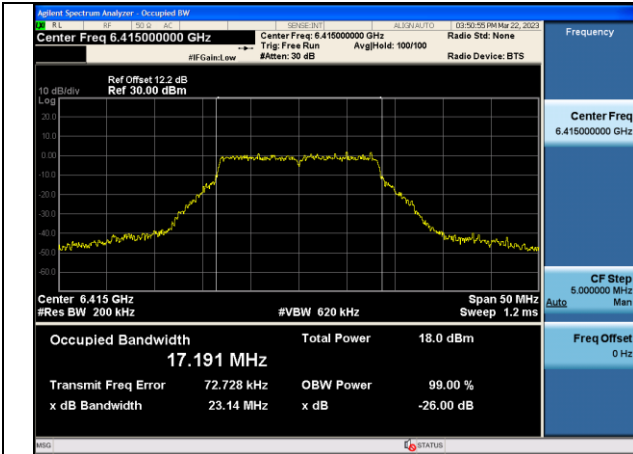

Test Mode:802.11a 6415MHz Chain0