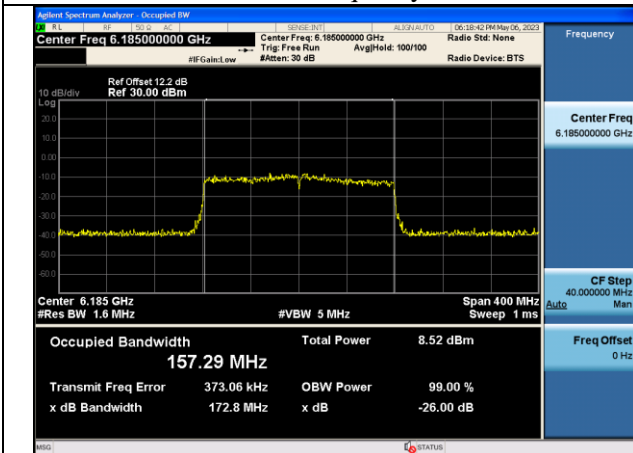

Test Mode: 802.11ax HE160

Mode:802.11ax HE160 Frequency:6025MHz Chain0

Mode:802.11ax HE160 Frequency:6185MHz Chain0

Mode:802.11ax HE160 Frequency:6345MHz Chain0

Mode:802.11ax HE160 Frequency:6025MHz Chain1