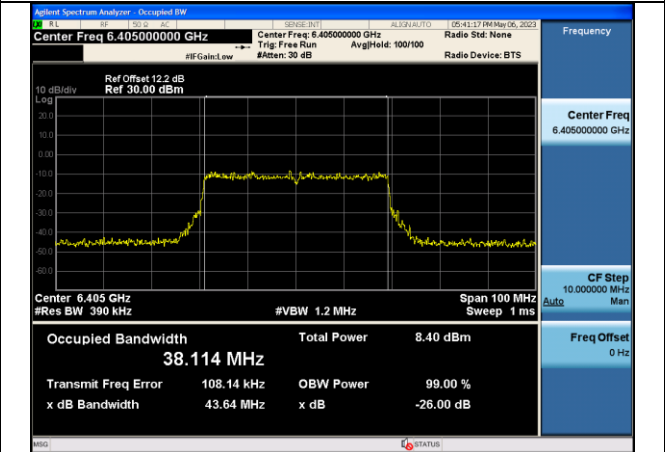

Mode:802.11ax HE40 Frequency:6405MHz Chain1