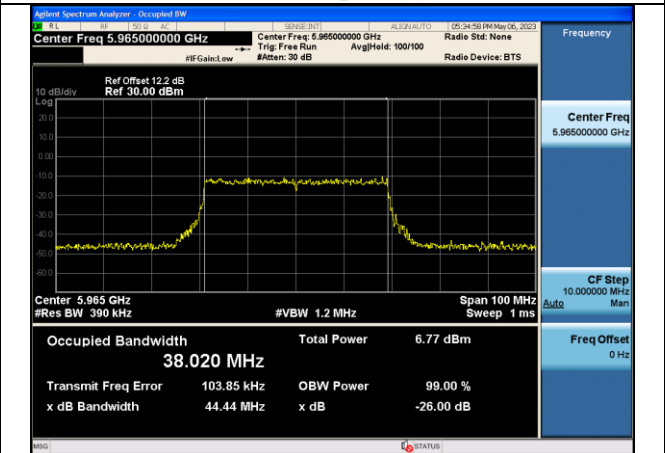

Mode:802.11ax HE40 Frequency:5965MHz Chain1