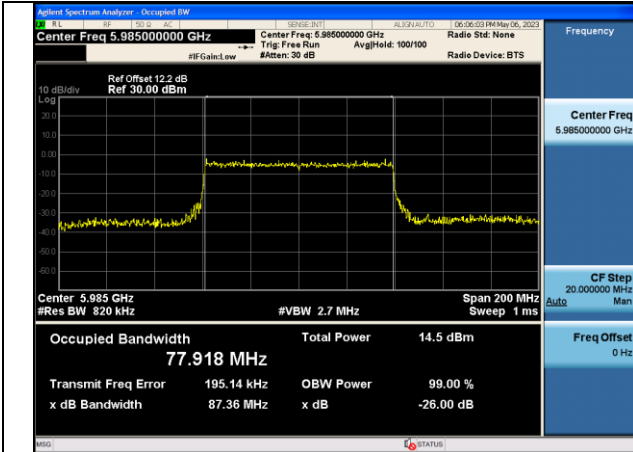

Mode:802.11ax HE40 Frequency:6405MHz Chain0

Mode:802.11ax HE40 Frequency:5965MHz Chain1

Mode:802.11ax HE40 Frequency:6165MHz Chain1

Mode:802.11ax HE40 Frequency:6405MHz Chain1

Test Mode: 802.11ax HE80

Mode:802.11ax HE80 Frequency:5985MHz Chain0

Mode:802.11ax HE80 Frequency:6145MHz Chain0

Mode:802.11ax HE80 Frequency:6385MHz Chain0

Mode:802.11ax HE80 Frequency:5985MHz Chain1

Mode:802.11ax HE80 Frequency:6145MHz Chain1

Mode:802.11ax HE80 Frequency:6385MHz Chain1