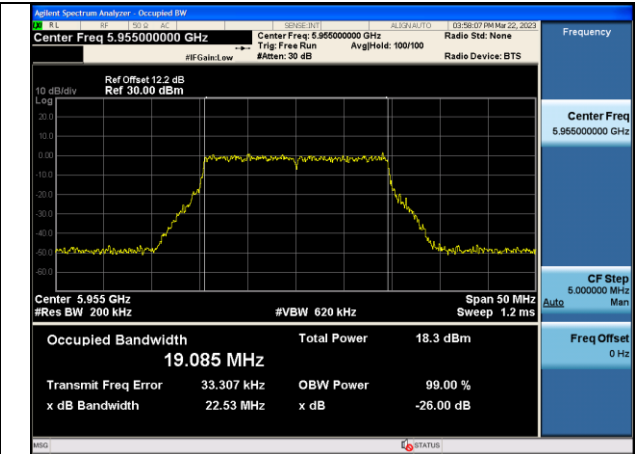

Test Mode:802.11ax HE20 5955MHz Chain1