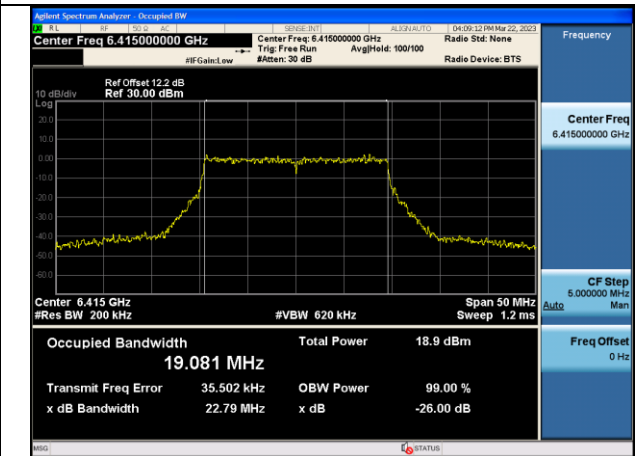

Test Mode:802.11ax HE20 6415MHz Chain1