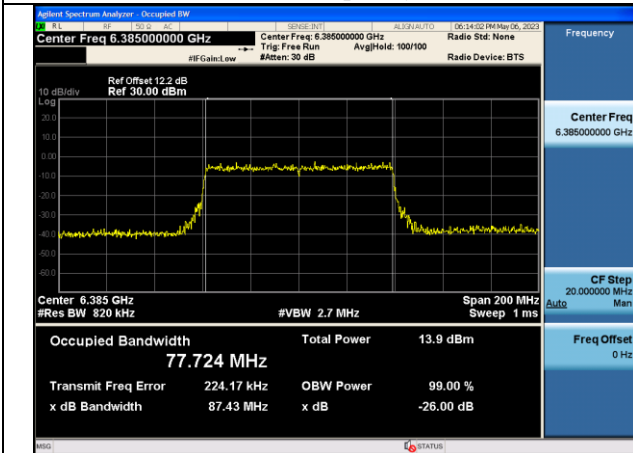

Mode:802.11ax HE80 Frequency:6385MHz Chain0