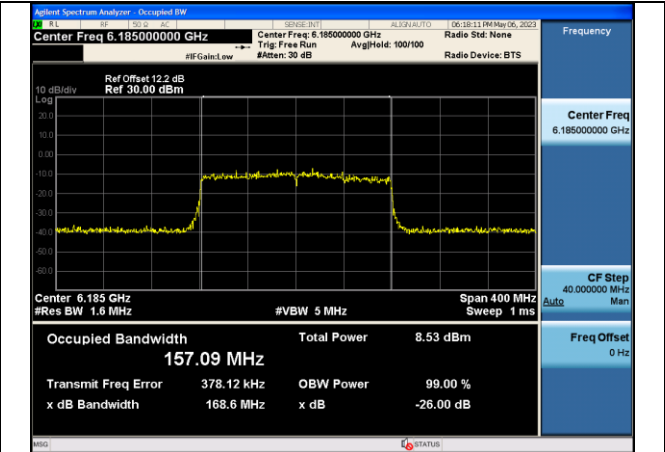

Test Mode: 802.11ax HE80

Mode:802.11ax HE80 Frequency:5985MHz Chain0

Mode:802.11ax HE80 Frequency:6145MHz Chain0

Mode:802.11ax HE80 Frequency:6385MHz Chain0

Mode:802.11ax HE80 Frequency:5985MHz Chain1

Mode:802.11ax HE80 Frequency:6145MHz Chain1

Mode:802.11ax HE80 Frequency:6385MHz Chain1

Test Mode: 802.11ax HE160

Mode:802.11ax HE160 Frequency:6025MHz Chain0

Mode:802.11ax HE160 Frequency:6185MHz Chain0

Mode:802.11ax HE160 Frequency:6345MHz Chain0