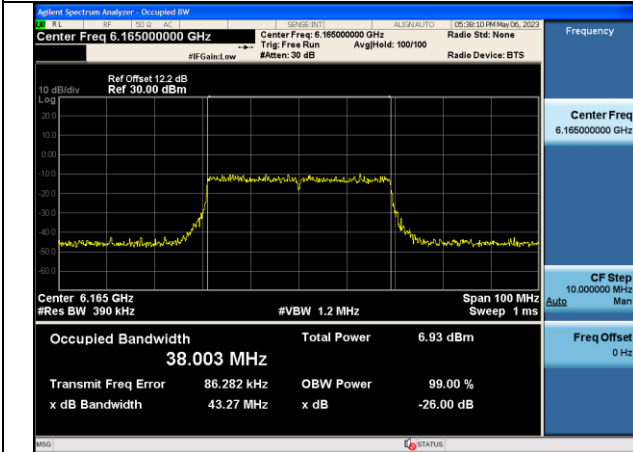

Mode:802.11ax HE40 Frequency:6165MHz Chain1