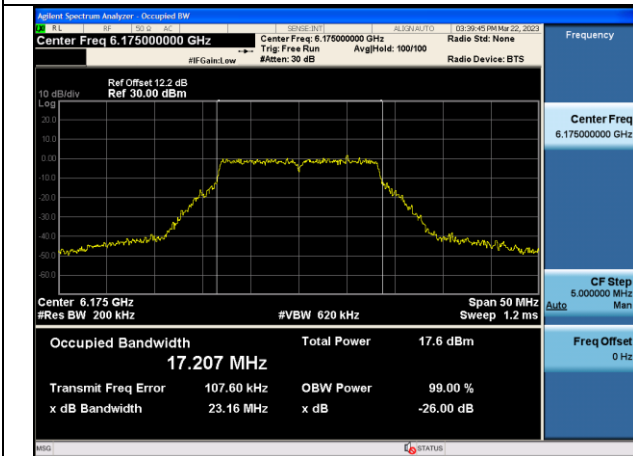

Test Mode:802.11a 6175MHz Chain1