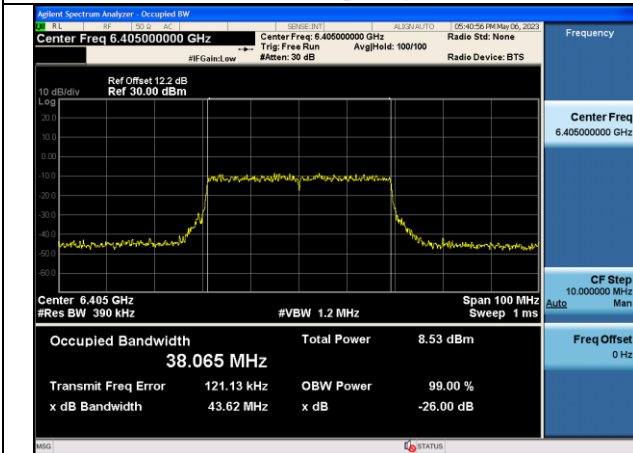

Mode:802.11ax HE40 Frequency:6405MHz Chain0