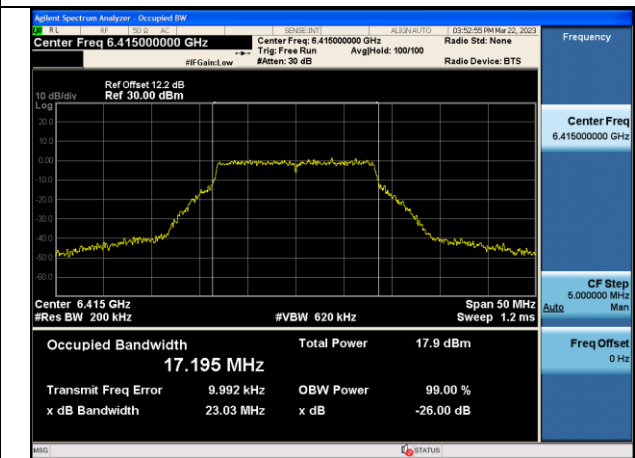

Test Mode:802.11a 6175MHz Chain0

Test Mode:802.11a 6415MHz Chain0

Test Mode:802.11a 5955MHz Chain1

Test Mode:802.11a 6175MHz Chain1

Test Mode:802.11a 6415MHz Chain1

Test Mode:802.11ax HE20 5955MHz Chain0

Test Mode:802.11ax HE20 6175MHz Chain0