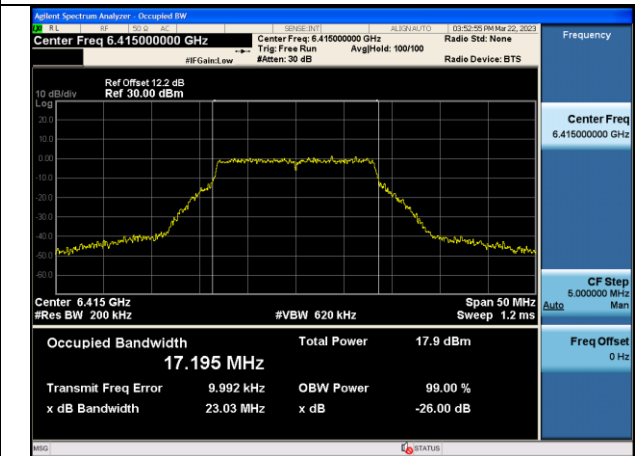

Test Mode:802.11a 6415MHz Chain1