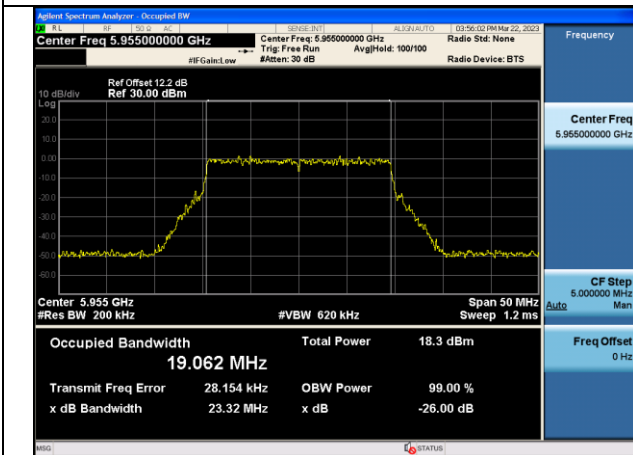

Test Mode:802.11ax HE20 5955MHz Chain0