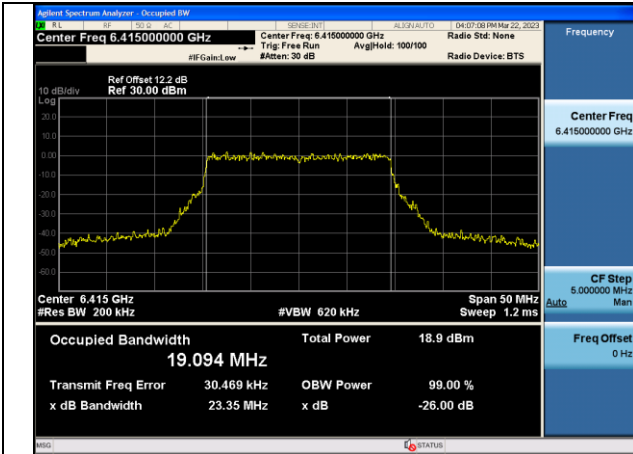

Test Mode:802.11a 6175MHz Chain0

Test Mode:802.11a 6415MHz Chain0

Test Mode:802.11a 5955MHz Chain1

Test Mode:802.11a 6175MHz Chain1

Test Mode:802.11a 6415MHz Chain1

Test Mode:802.11ax HE20 5955MHz Chain0

Test Mode:802.11ax HE20 6175MHz Chain0