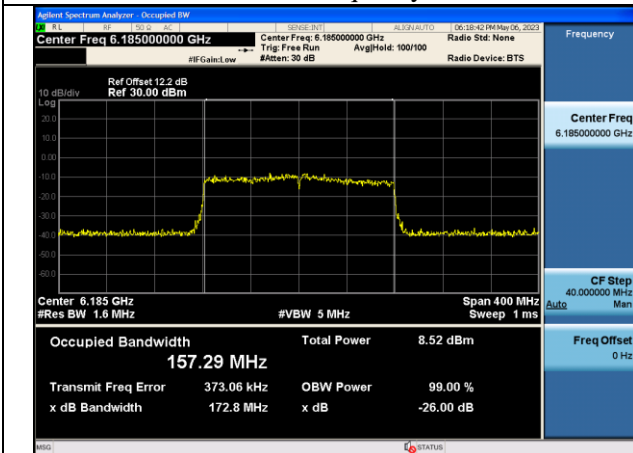

Mode:802.11ax HE160 Frequency:6185MHz Chain1