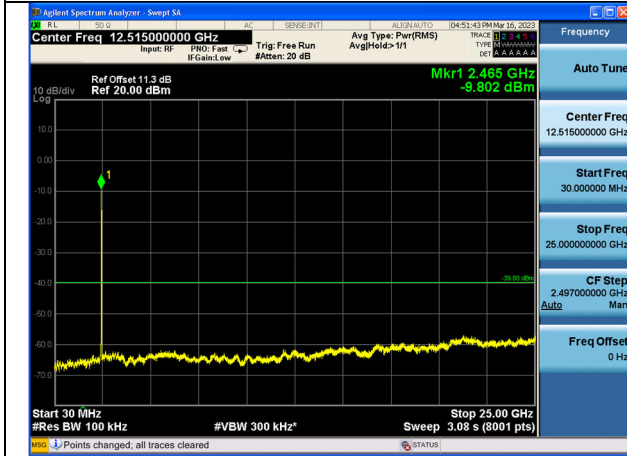

## Conducted Out of band emission measurement

Test Mode: 802.11b

Test Mode:802.11b 2412MHz Chain0

Test Mode:802.11b 2437MHz Chain0

Test Mode:802.11b 2462MHz Chain0

Test Mode:802.11b 2412MHz Chain1

Test Mode:802.11b 2437MHz Chain1

Test Mode:802.11b 2462MHz Chain1

Test Mode: 802.11g

Test Mode:802.11g 2412MHz Chain0

Test Mode:802.11g 2437MHz Chain0

Test Mode:802.11g 2462MHz Chain0

Test Mode:802.11g 2412MHz Chain1

Test Mode:802.11g 2437MHz Chain1