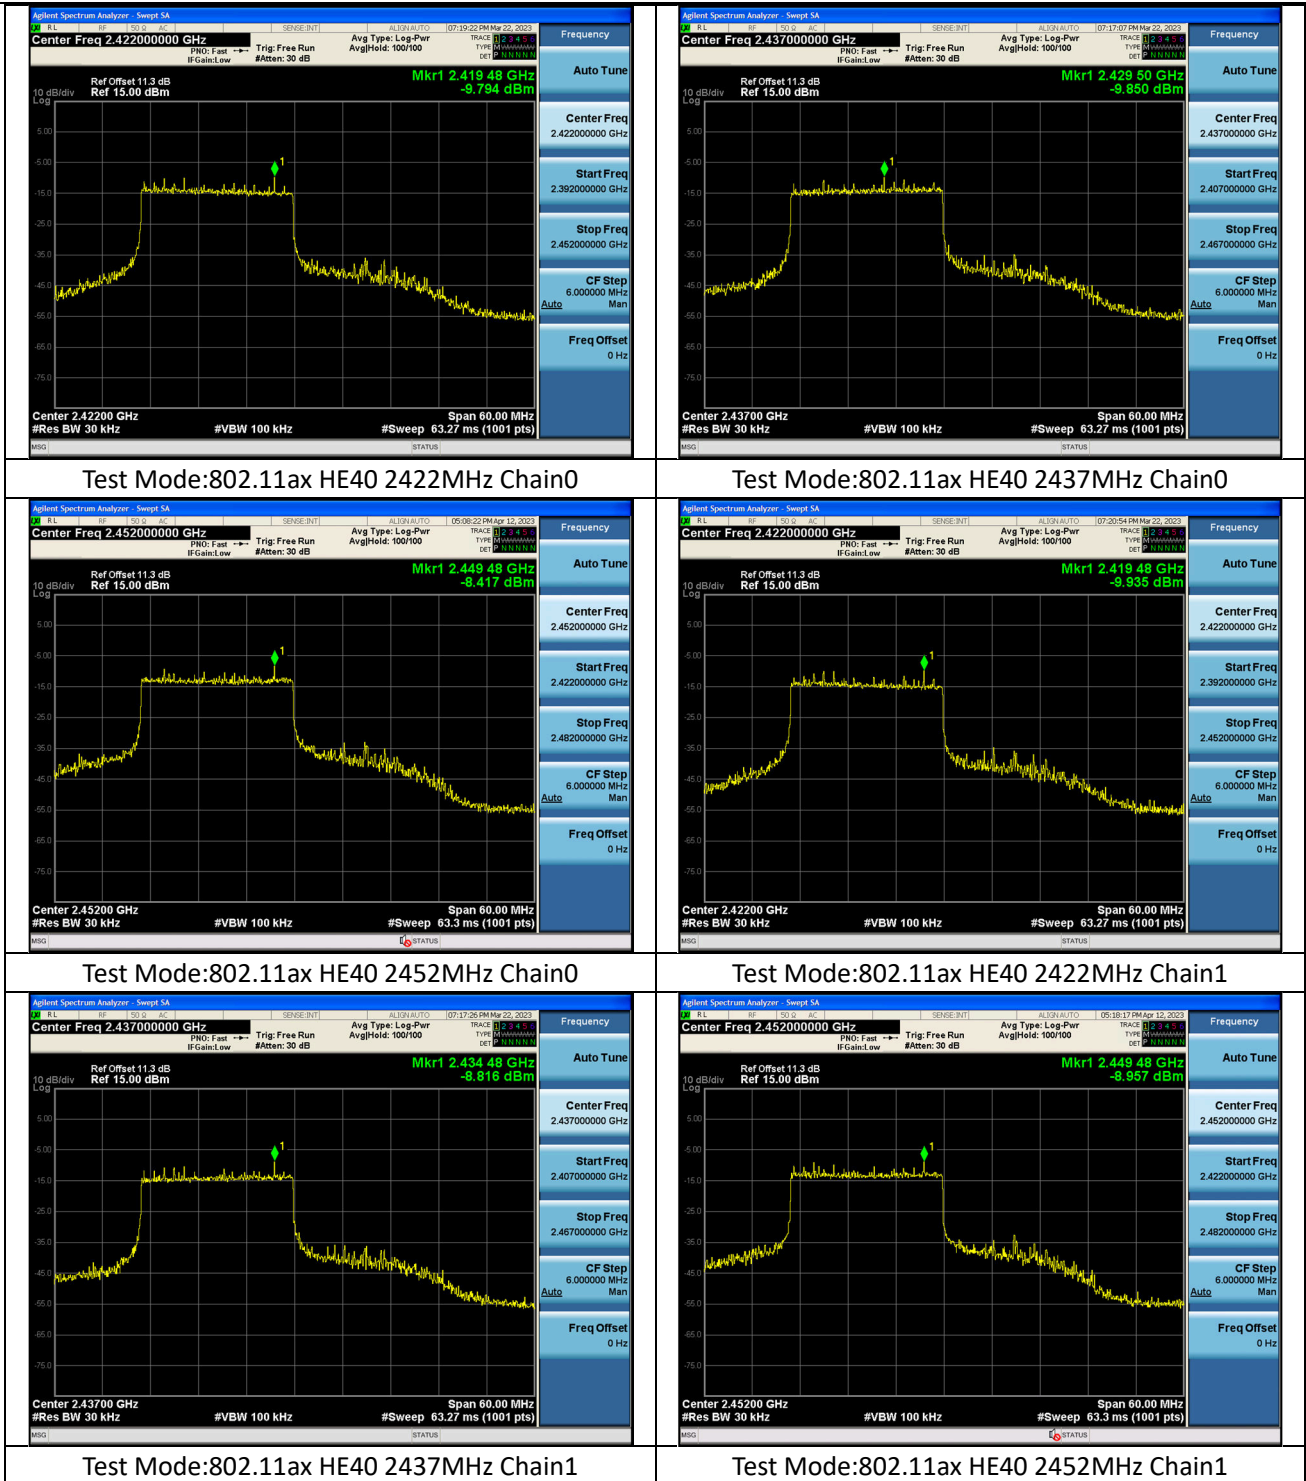

Test Mode:802.11ax HE40 2422MHz Chain0

Test Mode:802.11ax HE40 2437MHz Chain0

Test Mode:802.11ax HE40 2452MHz Chain0

Test Mode:802.11ax HE40 2422MHz Chain1

Test Mode:802.11ax HE40 2437MHz Chain1

Test Mode:802.11ax HE40 2452MHz Chain1

## Conducted Out of band emission measurement

Test Mode: 802.11b

Test Mode:802.11b 2412MHz Chain0

Test Mode:802.11b 2437MHz Chain0

Test Mode:802.11b 2462MHz Chain0

Test Mode:802.11b 2412MHz Chain1

Test Mode:802.11b 2437MHz Chain1

Test Mode:802.11b 2462MHz Chain1

Test Mode: 802.11g

Test Mode:802.11g 2412MHz Chain0

Test Mode:802.11g 2437MHz Chain0

Test Mode:802.11g 2462MHz Chain0

Test Mode:802.11g 2412MHz Chain1

Test Mode:802.11g 2437MHz Chain1

Test Mode:802.11g 2462MHz Chain1

Test Mode: 802.11n HT20

Test Mode: 802.11ax HE20