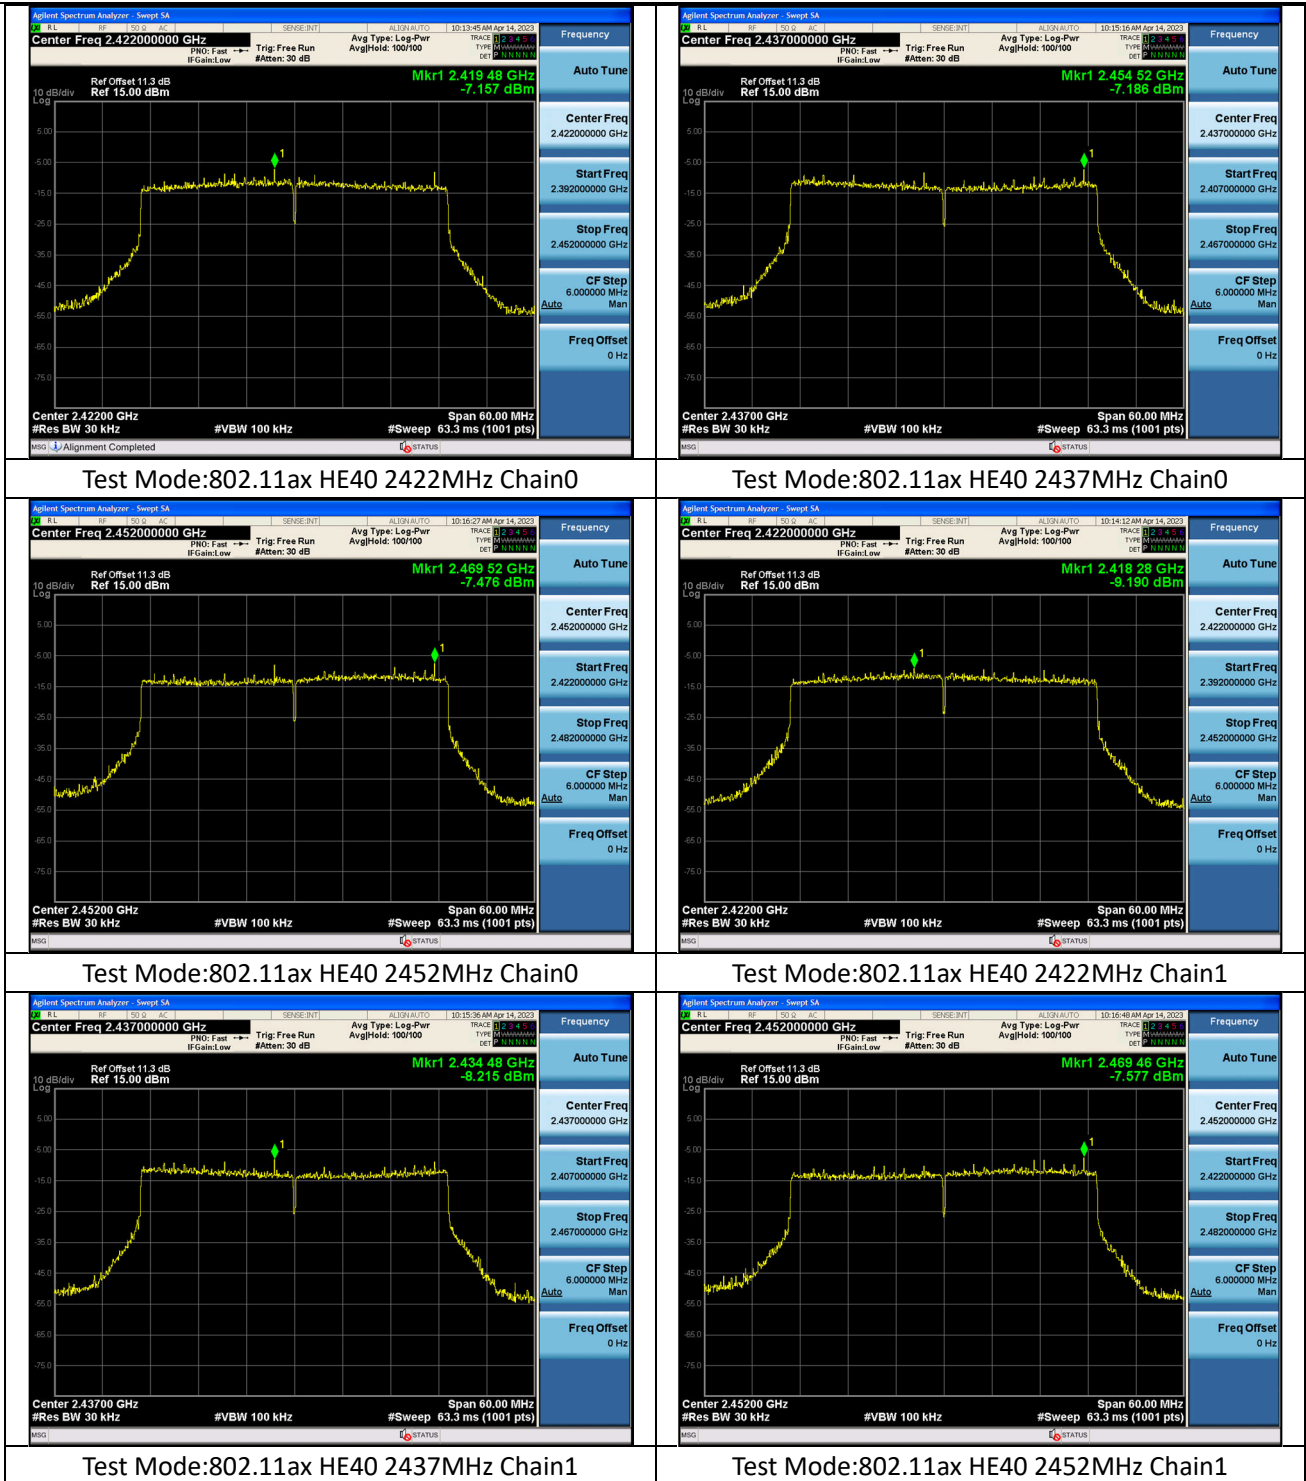

Test Mode:802.11ax HE40 2422MHz Chain0

Test Mode:802.11ax HE40 2437MHz Chain0

Test Mode:802.11ax HE40 2452MHz Chain0

Test Mode:802.11ax HE40 2422MHz Chain1

Test Mode:802.11ax HE40 2437MHz Chain1

Test Mode:802.11ax HE40 2452MHz Chain1

## Conducted Out of band emission measurement

Test Mode: 802.11b

Test Mode:802.11b 2412MHz Chain0

Test Mode:802.11b 2437MHz Chain0

Test Mode:802.11b 2462MHz Chain0

Test Mode:802.11b 2412MHz Chain1

Test Mode:802.11b 2437MHz Chain1

Test Mode:802.11b 2462MHz Chain1

Test Mode: 802.11g

Test Mode:802.11g 2412MHz Chain0

Test Mode:802.11g 2437MHz Chain0

Test Mode:802.11g 2462MHz Chain0

Test Mode:802.11g 2412MHz Chain1

Test Mode:802.11g 2437MHz Chain1