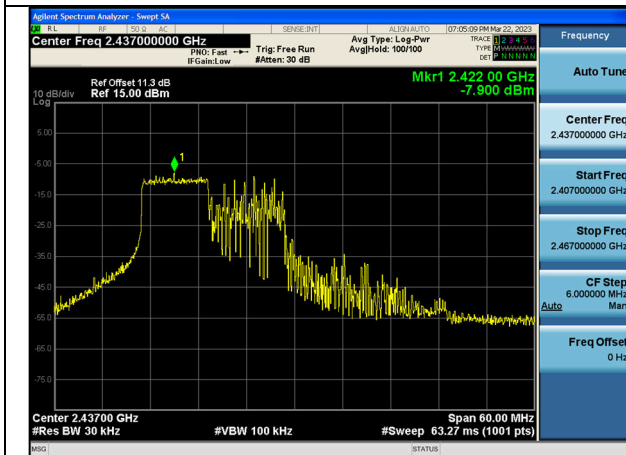

Test Mode:802.11ax HE40 2422MHz Chain0

Test Mode:802.11ax HE40 2437MHz Chain0

Test Mode:802.11ax HE40 2452MHz Chain0

Test Mode:802.11ax HE40 2422MHz Chain1

Test Mode:802.11ax HE40 2437MHz Chain1

Test Mode:802.11ax HE40 2452MHz Chain1

## Conducted Out of band emission measurement

Test Mode: 802.11b

Test Mode:802.11b 2412MHz Chain0

Test Mode:802.11b 2437MHz Chain0

Test Mode:802.11b 2462MHz Chain0

Test Mode:802.11b 2412MHz Chain1

Test Mode:802.11b 2437MHz Chain1