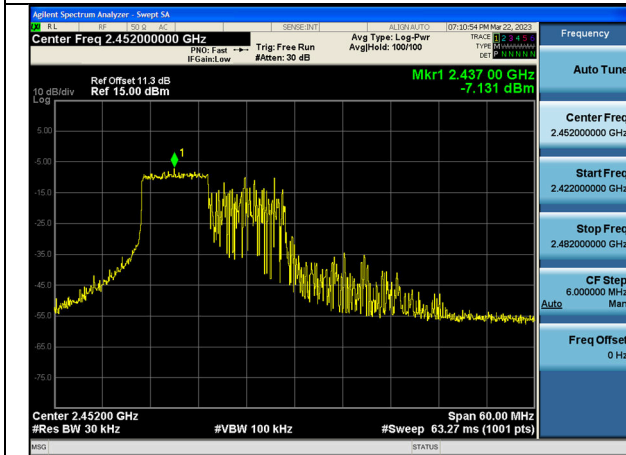

Test Mode:802.11ax HE40 2422MHz Chain0

Test Mode:802.11ax HE40 2437MHz Chain0

Test Mode:802.11ax HE40 2452MHz Chain0

Test Mode:802.11ax HE40 2422MHz Chain1

Test Mode:802.11ax HE40 2437MHz Chain1

Test Mode:802.11ax HE40 2452MHz Chain1

## Conducted Out of band emission measurement

Test Mode: 802.11b

Test Mode:802.11b 2412MHz Chain0

Test Mode:802.11b 2437MHz Chain0

Test Mode:802.11b 2462MHz Chain0

Test Mode:802.11b 2412MHz Chain1

Test Mode:802.11b 2437MHz Chain1