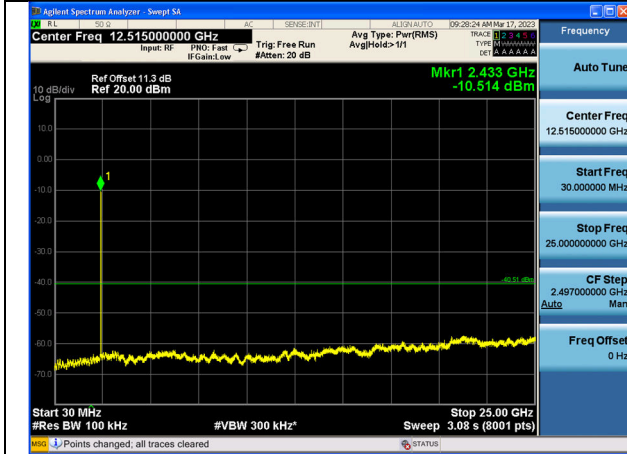

## Conducted Out of band emission measurement

Test Mode: 802.11b

Test Mode:802.11b 2412MHz Chain0

Test Mode:802.11b 2437MHz Chain0

Test Mode:802.11b 2462MHz Chain0

Test Mode:802.11b 2412MHz Chain1

Test Mode:802.11b 2437MHz Chain1

Test Mode:802.11b 2462MHz Chain1

Test Mode: 802.11g

Test Mode:802.11g 2412MHz Chain0

Test Mode:802.11g 2437MHz Chain0

Test Mode:802.11g 2462MHz Chain0

Test Mode:802.11g 2412MHz Chain1

Test Mode:802.11g 2437MHz Chain1

Test Mode:802.11g 2462MHz Chain1

Test Mode: 802.11n HT20

Test Mode: 802.11ax HE20