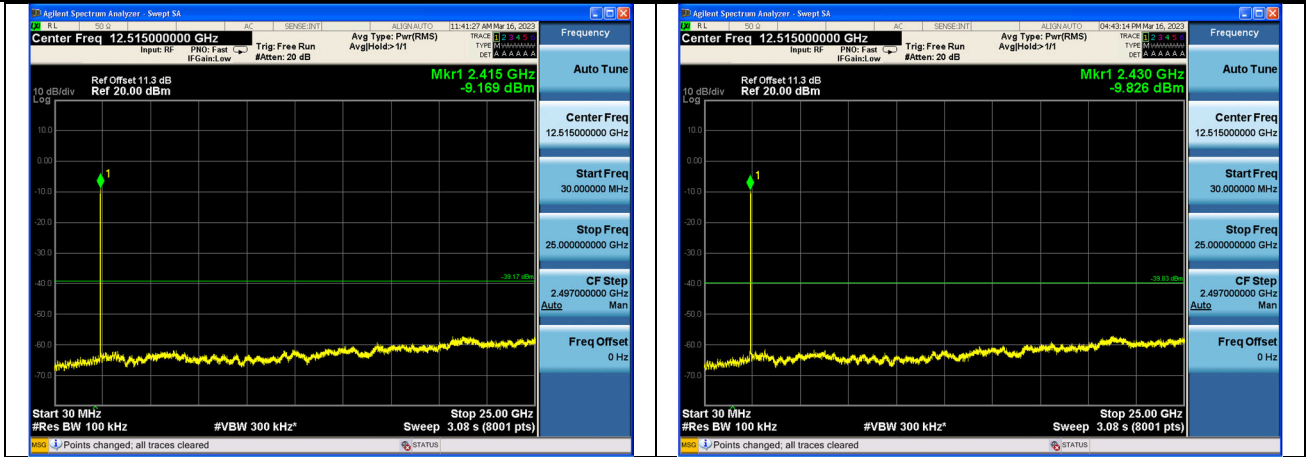

## Conducted Out of band emission measurement

Test Mode: 802.11b

Test Mode:802.11b 2412MHz Chain0

Test Mode:802.11b 2437MHz Chain0

Test Mode:802.11b 2462MHz Chain0

Test Mode:802.11b 2412MHz Chain1

Test Mode:802.11b 2437MHz Chain1

Test Mode:802.11b 2462MHz Chain1

Test Mode: 802.11g

Test Mode:802.11g 2412MHz Chain0

Test Mode:802.11g 2437MHz Chain0

Test Mode:802.11g 2462MHz Chain0

Test Mode:802.11g 2412MHz Chain1

Test Mode:802.11g 2437MHz Chain1