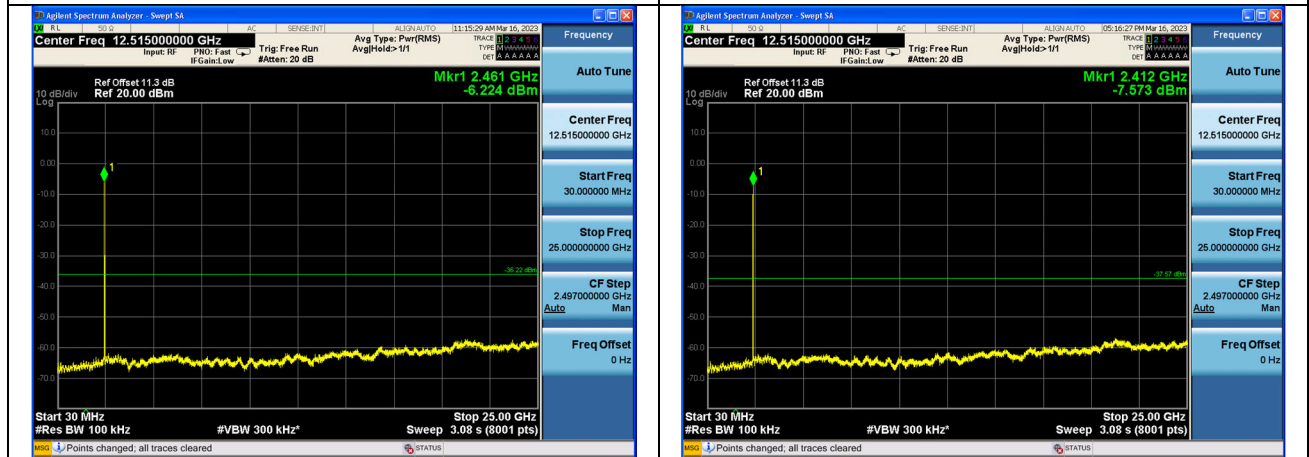

Test Mode:802.11ax HE40 2422MHz Chain0

Test Mode:802.11ax HE40 2437MHz Chain0

Test Mode:802.11ax HE40 2452MHz Chain0

Test Mode:802.11ax HE40 2422MHz Chain1

Test Mode:802.11ax HE40 2437MHz Chain1

Test Mode:802.11ax HE40 2452MHz Chain1

## Conducted Out of band emission measurement

Test Mode: 802.11b

Test Mode:802.11b 2412MHz Chain0

Test Mode:802.11b 2437MHz Chain0

Test Mode:802.11b 2462MHz Chain0

Test Mode:802.11b 2412MHz Chain1

Test Mode:802.11b 2437MHz Chain1

Test Mode:802.11b 2462MHz Chain1

Test Mode: 802.11g

Test Mode:802.11g 2412MHz Chain0

Test Mode:802.11g 2437MHz Chain0

Test Mode:802.11g 2462MHz Chain0

Test Mode:802.11g 2412MHz Chain1

Test Mode:802.11g 2437MHz Chain1