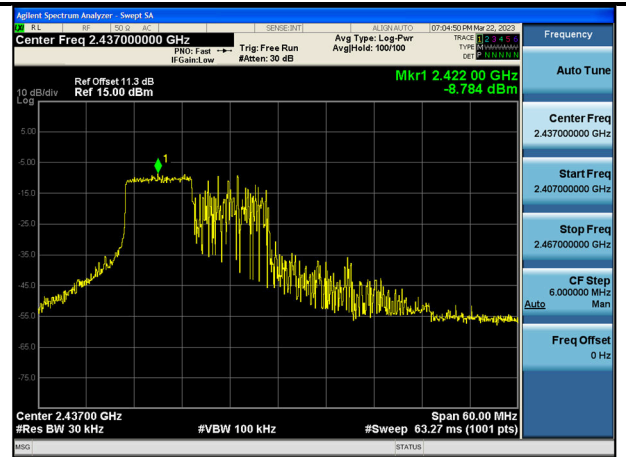

Test Mode:802.11ax HE40 2422MHz Chain0

Test Mode:802.11ax HE40 2437MHz Chain0

Test Mode:802.11ax HE40 2452MHz Chain0

Test Mode:802.11ax HE40 2422MHz Chain1

Test Mode:802.11ax HE40 2437MHz Chain1

Test Mode:802.11ax HE40 2452MHz Chain1

## Conducted Out of band emission measurement

Test Mode: 802.11b

Test Mode:802.11b 2412MHz Chain0

Test Mode:802.11b 2437MHz Chain0

Test Mode:802.11b 2462MHz Chain0

Test Mode:802.11b 2412MHz Chain1

Test Mode:802.11b 2437MHz Chain1