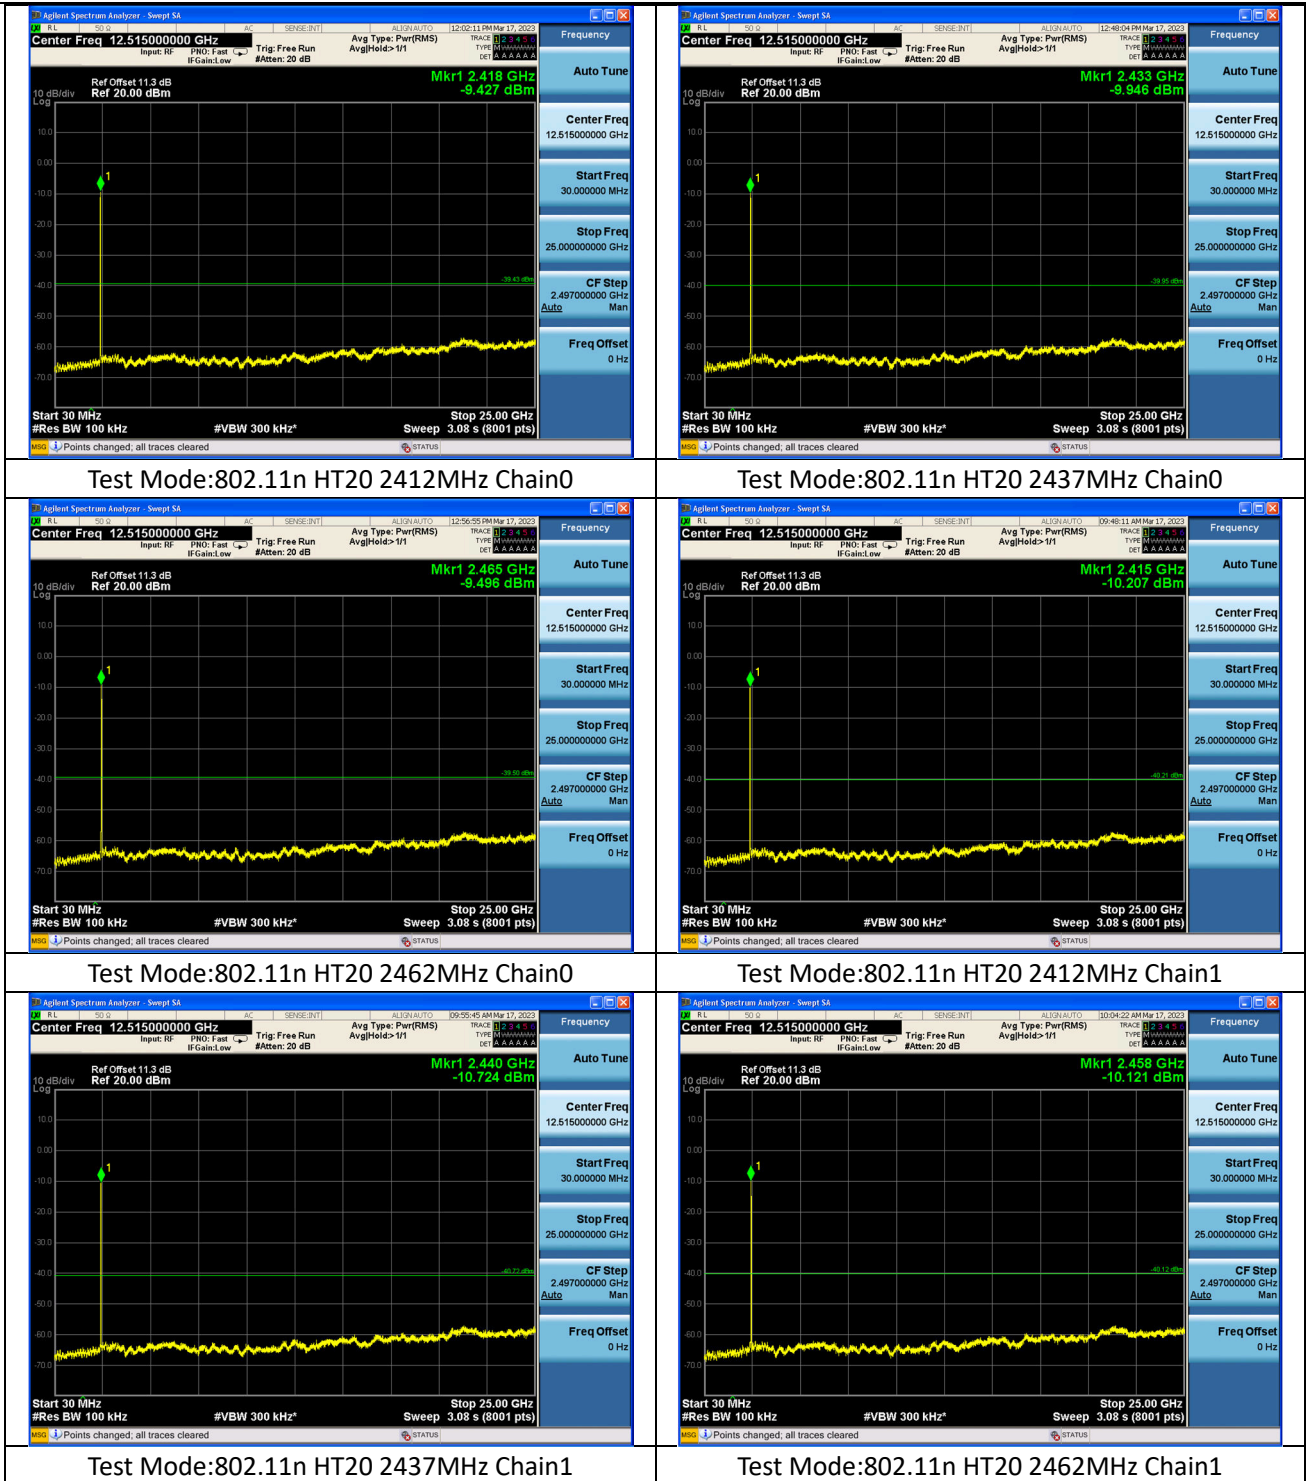

## Conducted Out of band emission measurement

Test Mode: 802.11b

Test Mode:802.11b 2412MHz Chain0

Test Mode:802.11b 2437MHz Chain0

Test Mode:802.11b 2462MHz Chain0

Test Mode:802.11b 2412MHz Chain1

Test Mode:802.11b 2437MHz Chain1

Test Mode:802.11b 2462MHz Chain1

Test Mode: 802.11g

Test Mode:802.11g 2412MHz Chain0

Test Mode:802.11g 2437MHz Chain0

Test Mode:802.11g 2462MHz Chain0

Test Mode:802.11g 2412MHz Chain1

Test Mode:802.11g 2437MHz Chain1

Test Mode:802.11g 2462MHz Chain1

Test Mode: 802.11n HT20

Test Mode: 802.11ax HE20