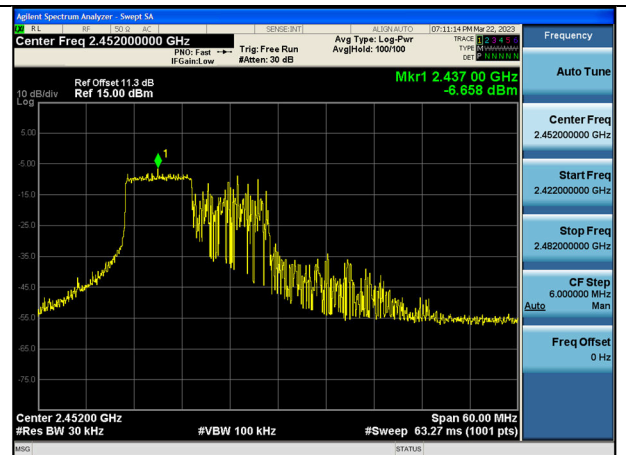

Test Mode:802.11ax HE40 2422MHz Chain0

Test Mode:802.11ax HE40 2437MHz Chain0

Test Mode:802.11ax HE40 2452MHz Chain0

Test Mode:802.11ax HE40 2422MHz Chain1

Test Mode:802.11ax HE40 2437MHz Chain1

Test Mode:802.11ax HE40 2452MHz Chain1

## Conducted Out of band emission measurement

Test Mode: 802.11b

Test Mode:802.11b 2412MHz Chain0

Test Mode:802.11b 2437MHz Chain0

Test Mode:802.11b 2462MHz Chain0

Test Mode:802.11b 2412MHz Chain1

Test Mode:802.11b 2437MHz Chain1