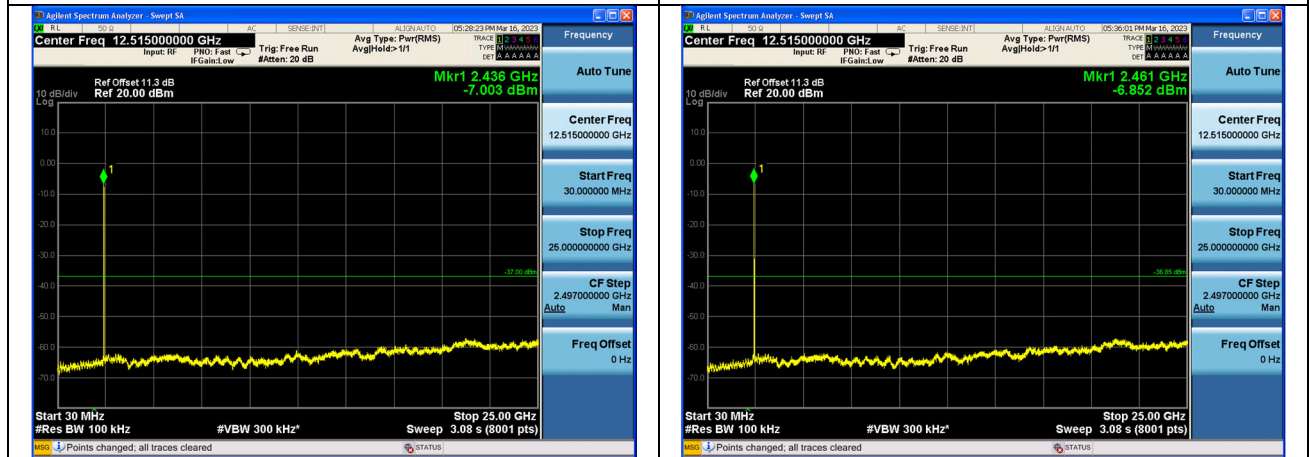

Test Mode:802.11ax HE40 2422MHz Chain0

Test Mode:802.11ax HE40 2437MHz Chain0

Test Mode:802.11ax HE40 2452MHz Chain0

Test Mode:802.11ax HE40 2422MHz Chain1

Test Mode:802.11ax HE40 2437MHz Chain1

Test Mode:802.11ax HE40 2452MHz Chain1

## Conducted Out of band emission measurement

Test Mode: 802.11b

Test Mode:802.11b 2412MHz Chain0

Test Mode:802.11b 2437MHz Chain0

Test Mode:802.11b 2462MHz Chain0

Test Mode:802.11b 2412MHz Chain1

Test Mode:802.11b 2437MHz Chain1

Test Mode:802.11b 2462MHz Chain1

Test Mode: 802.11g

Test Mode:802.11g 2412MHz Chain0

Test Mode:802.11g 2437MHz Chain0

Test Mode:802.11g 2462MHz Chain0

Test Mode:802.11g 2412MHz Chain1

Test Mode:802.11g 2437MHz Chain1