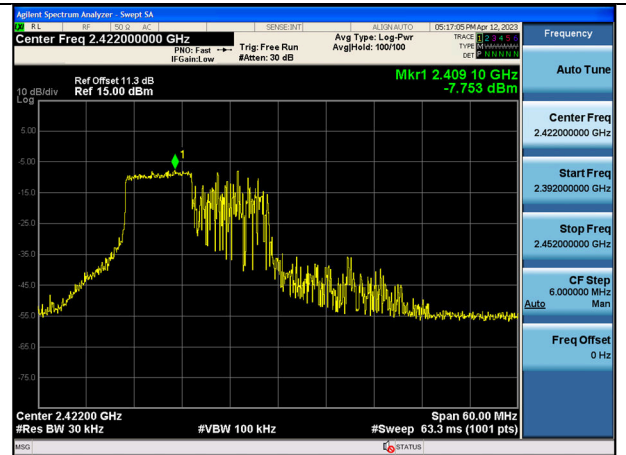

Test Mode:802.11ax HE40 2422MHz Chain0

Test Mode:802.11ax HE40 2437MHz Chain0

Test Mode:802.11ax HE40 2452MHz Chain0

Test Mode:802.11ax HE40 2422MHz Chain1

Test Mode:802.11ax HE40 2437MHz Chain1

Test Mode:802.11ax HE40 2452MHz Chain1

## Conducted Out of band emission measurement

Test Mode: 802.11b

Test Mode:802.11b 2412MHz Chain0

Test Mode:802.11b 2437MHz Chain0

Test Mode:802.11b 2462MHz Chain0

Test Mode:802.11b 2412MHz Chain1

Test Mode:802.11b 2437MHz Chain1