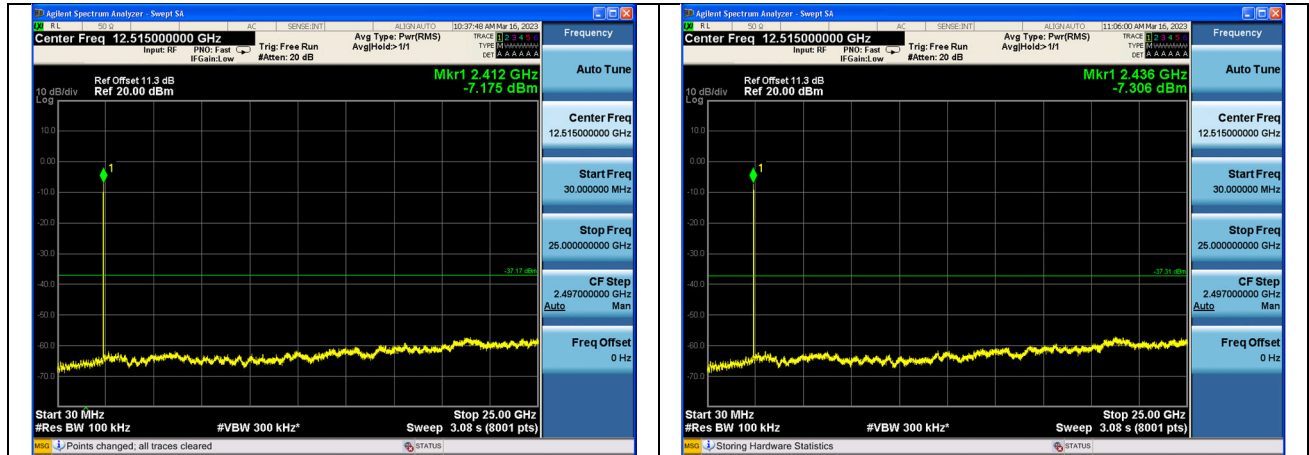

Test Mode:802.11ax HE40 2422MHz Chain0

Test Mode:802.11ax HE40 2437MHz Chain0

Test Mode:802.11ax HE40 2452MHz Chain0

Test Mode:802.11ax HE40 2422MHz Chain1

Test Mode:802.11ax HE40 2437MHz Chain1

Test Mode:802.11ax HE40 2452MHz Chain1

## Conducted Out of band emission measurement

Test Mode: 802.11b

Test Mode:802.11b 2412MHz Chain0

Test Mode:802.11b 2437MHz Chain0

Test Mode:802.11b 2462MHz Chain0

Test Mode:802.11b 2412MHz Chain1

Test Mode:802.11b 2437MHz Chain1