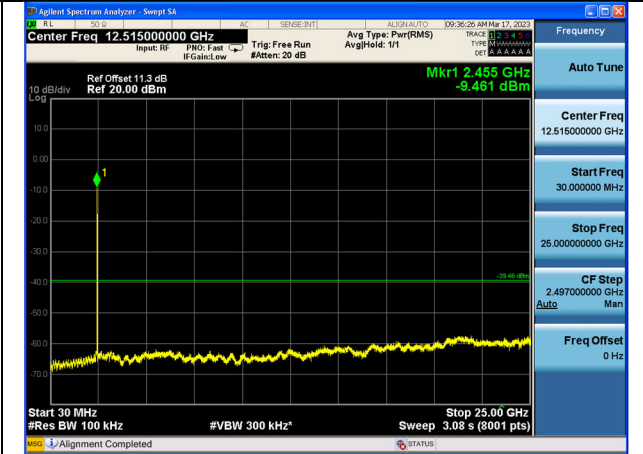

## Conducted Out of band emission measurement

Test Mode: 802.11b

Test Mode:802.11b 2412MHz Chain0

Test Mode:802.11b 2437MHz Chain0

Test Mode:802.11b 2462MHz Chain0

Test Mode:802.11b 2412MHz Chain1

Test Mode:802.11b 2437MHz Chain1

Test Mode:802.11b 2462MHz Chain1

Test Mode: 802.11g

Test Mode:802.11g 2412MHz Chain0

Test Mode:802.11g 2437MHz Chain0

Test Mode:802.11g 2462MHz Chain0

Test Mode:802.11g 2412MHz Chain1

Test Mode:802.11g 2437MHz Chain1

Test Mode:802.11g 2462MHz Chain1

Test Mode: 802.11n HT20

Test Mode: 802.11ax HE20