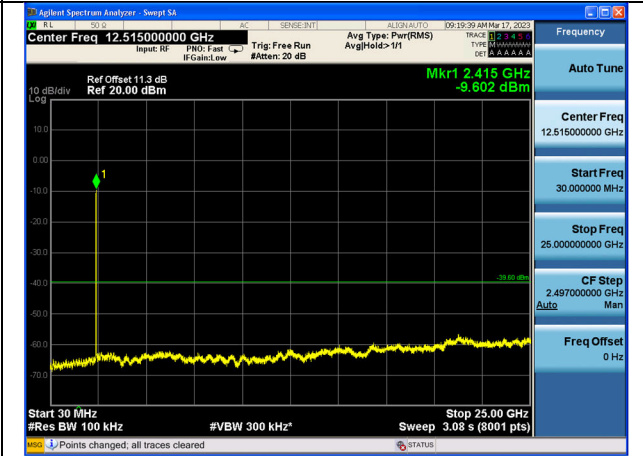

## Conducted Out of band emission measurement

Test Mode: 802.11b

Test Mode:802.11b 2412MHz Chain0

Test Mode:802.11b 2437MHz Chain0

Test Mode:802.11b 2462MHz Chain0

Test Mode:802.11b 2412MHz Chain1

Test Mode:802.11b 2437MHz Chain1

Test Mode:802.11b 2462MHz Chain1

Test Mode: 802.11g

Test Mode:802.11g 2412MHz Chain0

Test Mode:802.11g 2437MHz Chain0

Test Mode:802.11g 2462MHz Chain0

Test Mode:802.11g 2412MHz Chain1

Test Mode:802.11g 2437MHz Chain1

Test Mode:802.11g 2462MHz Chain1

Test Mode: 802.11n HT20

Test Mode: 802.11ax HE20