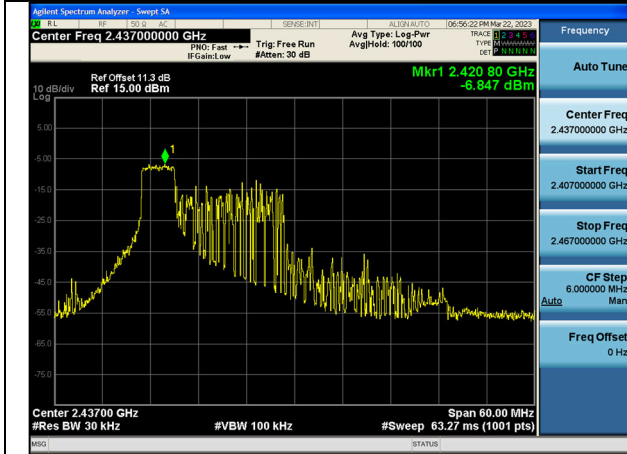

Test Mode:802.11ax HE40 2437MHz Chain1

Test Mode:802.11ax HE40 2452MHz Chain1

Test Mode:802.11ax HE40 2422MHz Chain0

Test Mode:802.11ax HE40 2437MHz Chain0

Test Mode:802.11ax HE40 2452MHz Chain0

Test Mode:802.11ax HE40 2427MHz Chain1

Test Mode:802.11ax HE40 2437MHz Chain1

Test Mode:802.11ax HE40 2452MHz Chain1