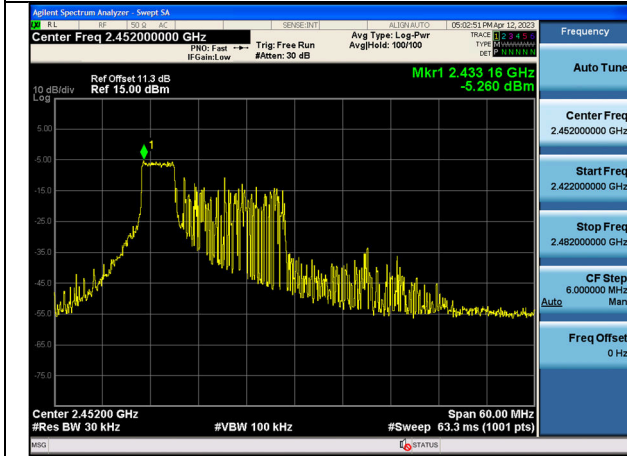

Test Mode:802.11n HT40 2452MHz Chain1

Test Mode: 802.11ax HE40

Test Mode:802.11ax HE40 2422MHz Chain0

Test Mode:802.11ax HE40 2437MHz Chain0

Test Mode:802.11ax HE40 2452MHz Chain0

Test Mode:802.11ax HE40 2422MHz Chain1

Test Mode:802.11ax HE40 2437MHz Chain1

Test Mode:802.11ax HE40 2452MHz Chain1

Test Mode:802.11ax HE40 2422MHz Chain0

Test Mode:802.11ax HE40 2437MHz Chain0

Test Mode:802.11ax HE40 2452MHz Chain0

Test Mode:802.11ax HE40 2427MHz Chain1

Test Mode:802.11ax HE40 2437MHz Chain1

Test Mode:802.11ax HE40 2452MHz Chain1