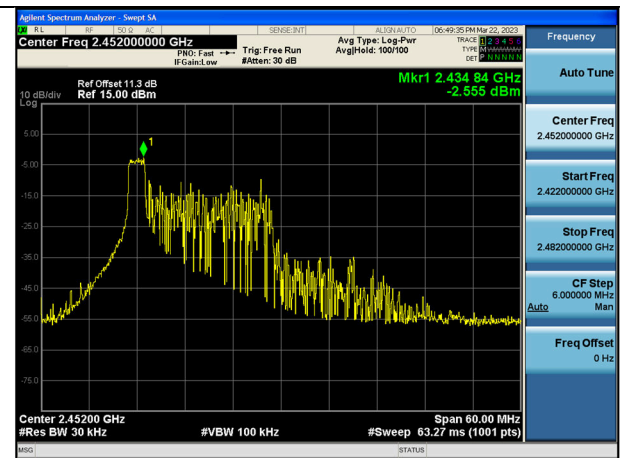

Test Mode:802.11n HT40 2452MHz Chain1

Test Mode: 802.11ax HE40

Test Mode:802.11ax HE40 2422MHz Chain0

Test Mode:802.11ax HE40 2437MHz Chain0

Test Mode:802.11ax HE40 2452MHz Chain0

Test Mode:802.11ax HE40 2422MHz Chain1

Test Mode:802.11ax HE40 2437MHz Chain1

Test Mode:802.11ax HE40 2452MHz Chain1

Test Mode:802.11ax HE40 2422MHz Chain0

Test Mode:802.11ax HE40 2437MHz Chain0

Test Mode:802.11ax HE40 2452MHz Chain0

Test Mode:802.11ax HE40 2427MHz Chain1