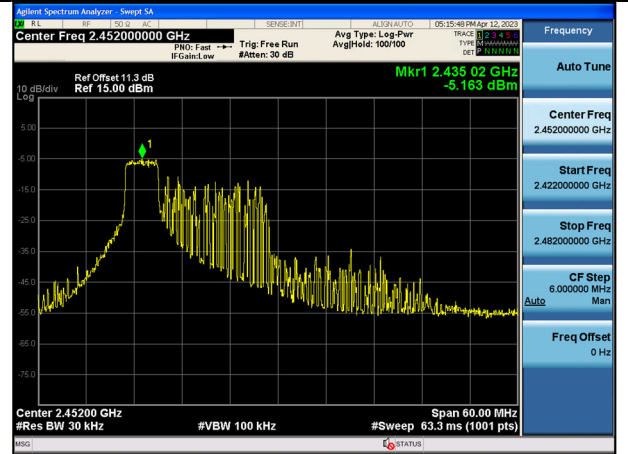

Test Mode:802.11ax HE40 2437MHz Chain1

Test Mode:802.11ax HE40 2452MHz Chain1

Test Mode:802.11ax HE40 2422MHz Chain0

Test Mode:802.11ax HE40 2437MHz Chain0

Test Mode:802.11ax HE40 2452MHz Chain0

Test Mode:802.11ax HE40 2427MHz Chain1

Test Mode:802.11ax HE40 2437MHz Chain1

Test Mode:802.11ax HE40 2452MHz Chain1