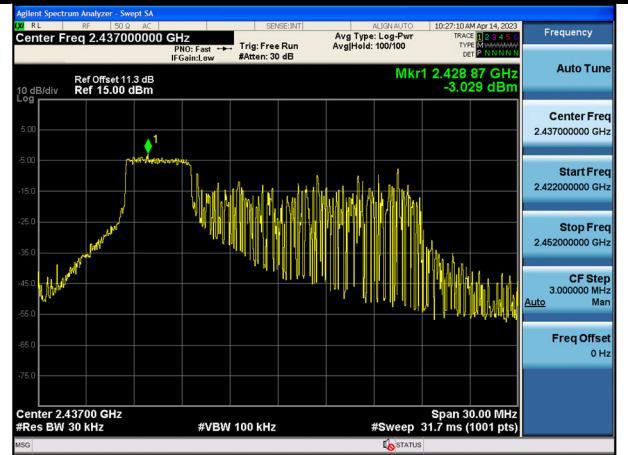

Test Mode:802.11ax HE20 2412MHz Chain0

Test Mode:802.11ax HE20 2437MHz Chain0

Test Mode:802.11ax HE20 2462MHz Chain0

Test Mode:802.11ax HE20 2412MHz Chain1

Test Mode:802.11ax HE20 2437MHz Chain1

Test Mode:802.11ax HE20 2462MHz Chain1

Test Mode: 802.11n HT40

Test Mode:802.11n HT40 2422MHz Chain0

Test Mode:802.11n HT40 2437MHz Chain0

Test Mode:802.11n HT40 2452MHz Chain0

Test Mode:802.11n HT40 2422MHz Chain1

Test Mode:802.11n HT40 2437MHz Chain1