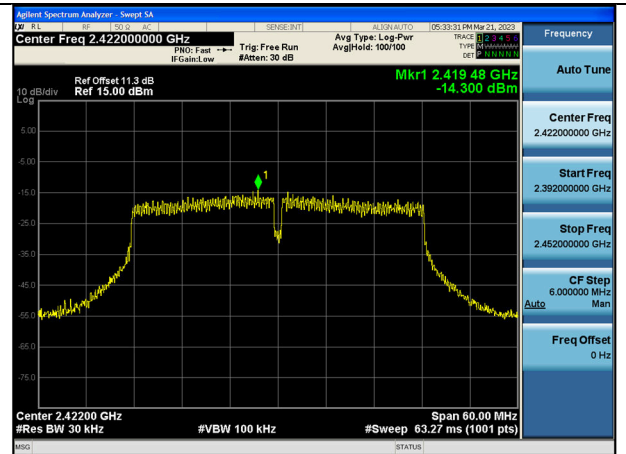

Test Mode:802.11ax HE20 2412MHz Chain0

Test Mode:802.11ax HE20 2437MHz Chain0

Test Mode:802.11ax HE20 2462MHz Chain0

Test Mode:802.11ax HE20 2412MHz Chain1

Test Mode:802.11ax HE20 2437MHz Chain1

Test Mode:802.11ax HE20 2462MHz Chain1

Test Mode: 802.11n HT40

Test Mode:802.11n HT40 2422MHz Chain0

Test Mode:802.11n HT40 2437MHz Chain0

Test Mode:802.11n HT40 2452MHz Chain0

Test Mode:802.11n HT40 2422MHz Chain1

Test Mode:802.11n HT40 2437MHz Chain1