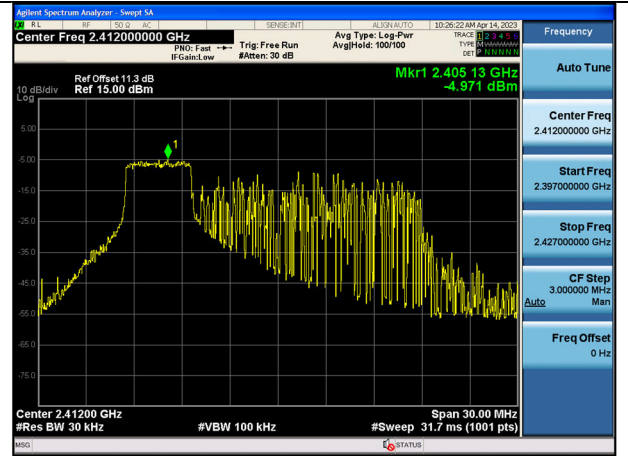

Test Mode:802.11ax HE20 2412MHz Chain0

Test Mode:802.11ax HE20 2437MHz Chain0

Test Mode:802.11ax HE20 2462MHz Chain0

Test Mode:802.11ax HE20 2412MHz Chain1

Test Mode:802.11ax HE20 2437MHz Chain1

Test Mode:802.11ax HE20 2462MHz Chain1

Test Mode: 802.11n HT40

Test Mode:802.11n HT40 2422MHz Chain0

Test Mode:802.11n HT40 2437MHz Chain0

Test Mode:802.11n HT40 2452MHz Chain0

Test Mode:802.11n HT40 2422MHz Chain1

Test Mode:802.11n HT40 2437MHz Chain1