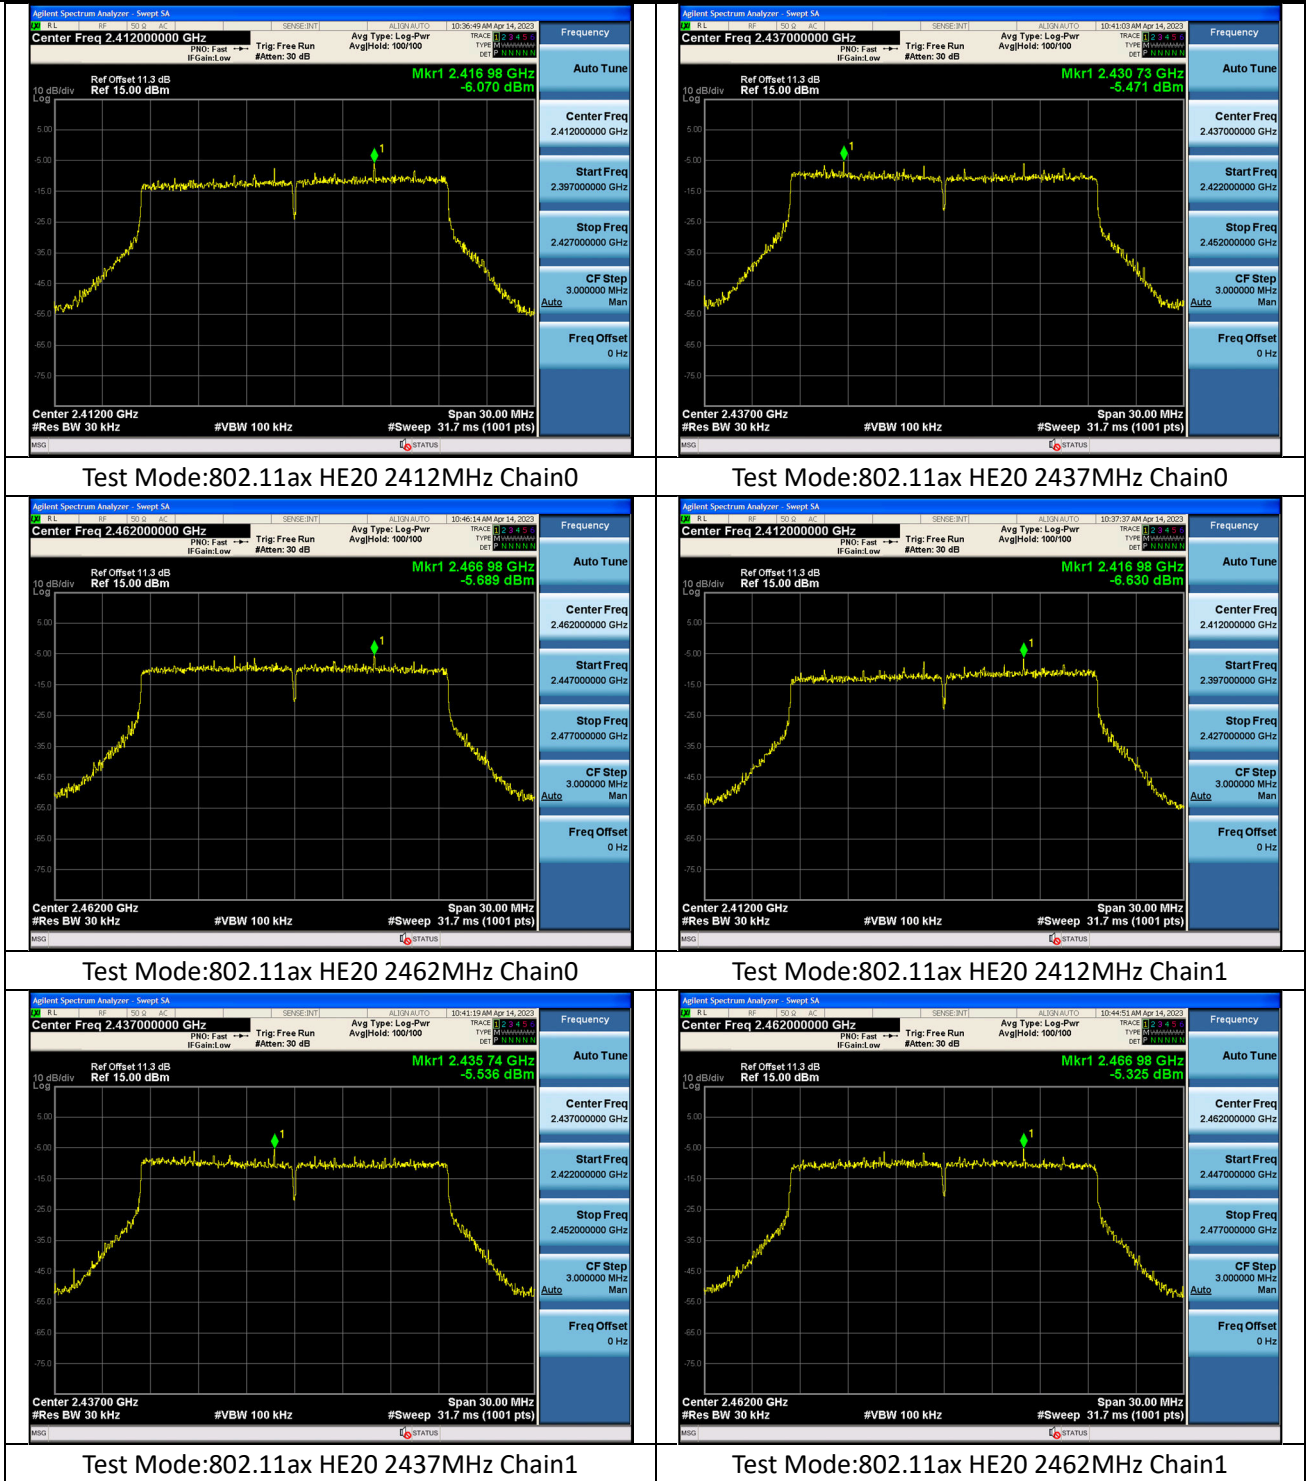

Test Mode:802.11ax HE20 2412MHz Chain0

Test Mode:802.11ax HE20 2437MHz Chain0

Test Mode:802.11ax HE20 2462MHz Chain0

Test Mode:802.11ax HE20 2412MHz Chain1

Test Mode:802.11ax HE20 2437MHz Chain1

Test Mode:802.11ax HE20 2462MHz Chain1

Test Mode: 802.11n HT40

Test Mode:802.11n HT40 2422MHz Chain0

Test Mode:802.11n HT40 2437MHz Chain0

Test Mode:802.11n HT40 2452MHz Chain0

Test Mode:802.11n HT40 2422MHz Chain1

Test Mode:802.11n HT40 2437MHz Chain1

Test Mode:802.11n HT40 2452MHz Chain1

Test Mode: 802.11ax HE40

Test Mode:802.11ax HE40 2422MHz Chain0

Test Mode:802.11ax HE40 2437MHz Chain0

Test Mode:802.11ax HE40 2452MHz Chain0

Test Mode:802.11ax HE40 2422MHz Chain1