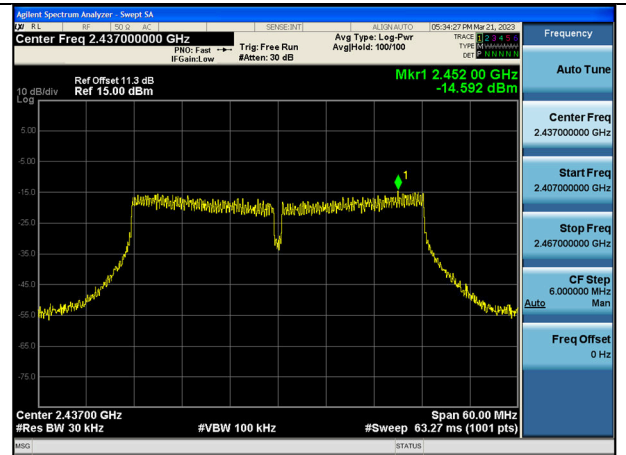

Test Mode:802.11ax HE20 2412MHz Chain0

Test Mode:802.11ax HE20 2437MHz Chain0

Test Mode:802.11ax HE20 2462MHz Chain0

Test Mode:802.11ax HE20 2412MHz Chain1

Test Mode:802.11ax HE20 2437MHz Chain1

Test Mode:802.11ax HE20 2462MHz Chain1

Test Mode: 802.11n HT40

Test Mode:802.11n HT40 2422MHz Chain0

Test Mode:802.11n HT40 2437MHz Chain0

Test Mode:802.11n HT40 2452MHz Chain0

Test Mode:802.11n HT40 2422MHz Chain1

Test Mode:802.11n HT40 2437MHz Chain1