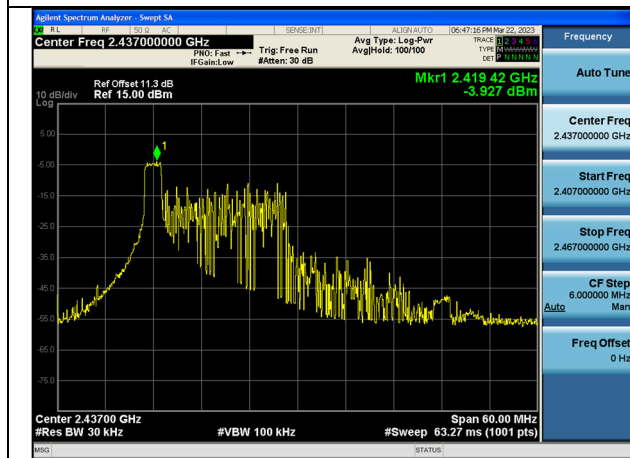

Test Mode:802.11n HT40 2452MHz Chain1

Test Mode: 802.11ax HE40

Test Mode:802.11ax HE40 2422MHz Chain0

Test Mode:802.11ax HE40 2437MHz Chain0

Test Mode:802.11ax HE40 2452MHz Chain0

Test Mode:802.11ax HE40 2422MHz Chain1

Test Mode:802.11ax HE40 2437MHz Chain1

Test Mode:802.11ax HE40 2452MHz Chain1

Test Mode:802.11ax HE40 2422MHz Chain0

Test Mode:802.11ax HE40 2437MHz Chain0

Test Mode:802.11ax HE40 2452MHz Chain0

Test Mode:802.11ax HE40 2427MHz Chain1