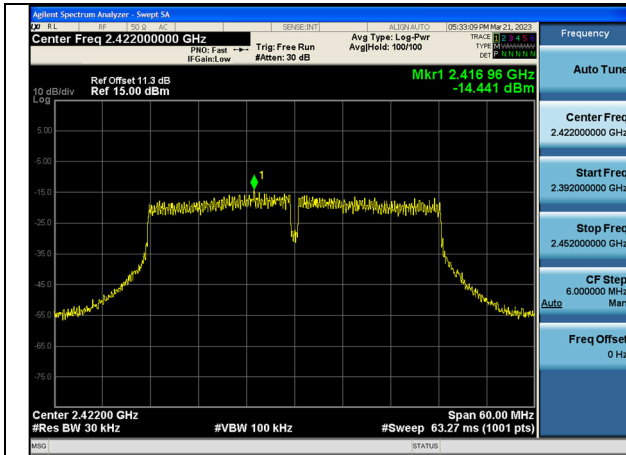

Test Mode:802.11ax HE20 2412MHz Chain0

Test Mode:802.11ax HE20 2437MHz Chain0

Test Mode:802.11ax HE20 2462MHz Chain0

Test Mode:802.11ax HE20 2412MHz Chain1

Test Mode:802.11ax HE20 2437MHz Chain1

Test Mode:802.11ax HE20 2462MHz Chain1

Test Mode: 802.11n HT40

Test Mode:802.11n HT40 2422MHz Chain0

Test Mode:802.11n HT40 2437MHz Chain0

Test Mode:802.11n HT40 2452MHz Chain0

Test Mode:802.11n HT40 2422MHz Chain1

Test Mode:802.11n HT40 2437MHz Chain1