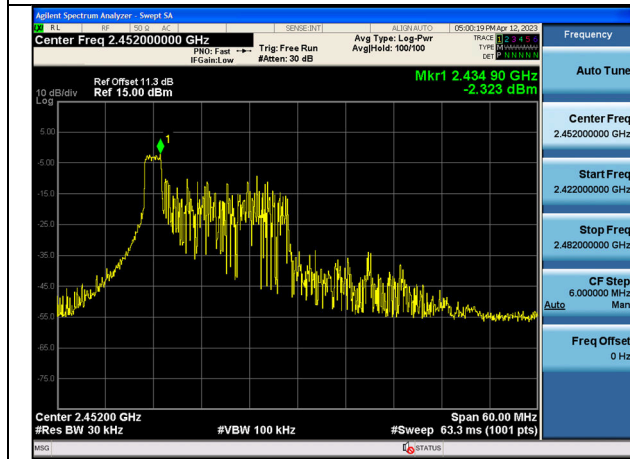

Test Mode: 802.11n HT40

Test Mode:802.11n HT40 2422MHz Chain0

Test Mode:802.11n HT40 2437MHz Chain0

Test Mode:802.11n HT40 2452MHz Chain0

Test Mode:802.11n HT40 2422MHz Chain1

Test Mode:802.11n HT40 2437MHz Chain1

Test Mode:802.11n HT40 2452MHz Chain1

Test Mode: 802.11ax HE40

Test Mode:802.11ax HE40 2422MHz Chain0

Test Mode:802.11ax HE40 2437MHz Chain0

Test Mode:802.11ax HE40 2452MHz Chain0

Test Mode:802.11ax HE40 2422MHz Chain1

Test Mode:802.11ax HE40 2437MHz Chain1

Test Mode:802.11ax HE40 2452MHz Chain1

Test Mode:802.11ax HE40 2422MHz Chain0

Test Mode:802.11ax HE40 2437MHz Chain0

Test Mode:802.11ax HE40 2452MHz Chain0

Test Mode:802.11ax HE40 2427MHz Chain1