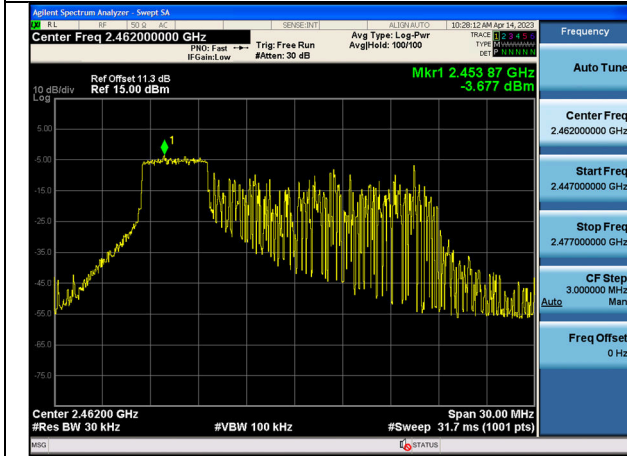

Test Mode:802.11ax HE20 2412MHz Chain0

Test Mode:802.11ax HE20 2437MHz Chain0

Test Mode:802.11ax HE20 2462MHz Chain0

Test Mode:802.11ax HE20 2412MHz Chain1

Test Mode:802.11ax HE20 2437MHz Chain1

Test Mode:802.11ax HE20 2462MHz Chain1

Test Mode: 802.11n HT40

Test Mode:802.11n HT40 2422MHz Chain0

Test Mode:802.11n HT40 2437MHz Chain0

Test Mode:802.11n HT40 2452MHz Chain0

Test Mode:802.11n HT40 2422MHz Chain1

Test Mode:802.11n HT40 2437MHz Chain1