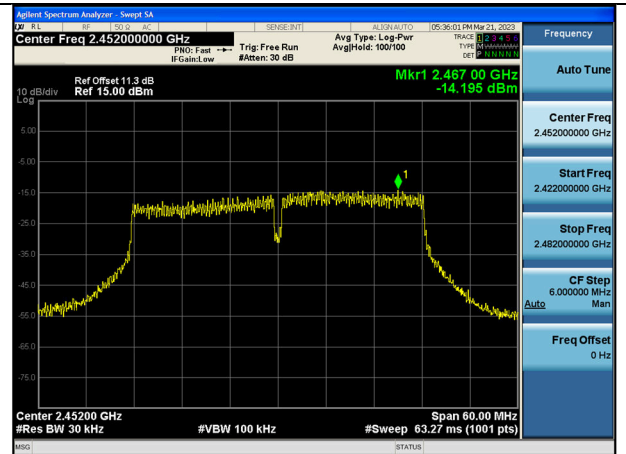

Test Mode: 802.11n HT40

Test Mode:802.11n HT40 2422MHz Chain0

Test Mode:802.11n HT40 2437MHz Chain0

Test Mode:802.11n HT40 2452MHz Chain0

Test Mode:802.11n HT40 2422MHz Chain1

Test Mode:802.11n HT40 2437MHz Chain1

Test Mode:802.11n HT40 2452MHz Chain1

Test Mode: 802.11ax HE40

Test Mode:802.11ax HE40 2422MHz Chain0

Test Mode:802.11ax HE40 2437MHz Chain0

Test Mode:802.11ax HE40 2452MHz Chain0

Test Mode:802.11ax HE40 2422MHz Chain1