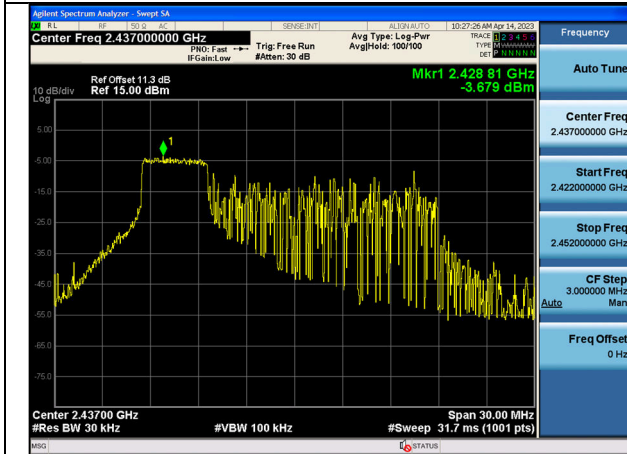

Test Mode:802.11ax HE20 2412MHz Chain0

Test Mode:802.11ax HE20 2437MHz Chain0

Test Mode:802.11ax HE20 2462MHz Chain0

Test Mode:802.11ax HE20 2412MHz Chain1

Test Mode:802.11ax HE20 2437MHz Chain1

Test Mode:802.11ax HE20 2462MHz Chain1

Test Mode: 802.11n HT40

Test Mode:802.11n HT40 2422MHz Chain0

Test Mode:802.11n HT40 2437MHz Chain0

Test Mode:802.11n HT40 2452MHz Chain0

Test Mode:802.11n HT40 2422MHz Chain1

Test Mode:802.11n HT40 2437MHz Chain1