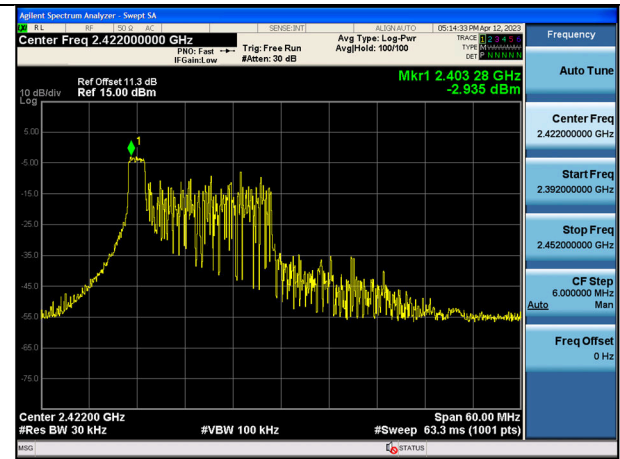

Test Mode:802.11n HT40 2452MHz Chain1

Test Mode: 802.11ax HE40

Test Mode:802.11ax HE40 2422MHz Chain0

Test Mode:802.11ax HE40 2437MHz Chain0

Test Mode:802.11ax HE40 2452MHz Chain0

Test Mode:802.11ax HE40 2422MHz Chain1

Test Mode:802.11ax HE40 2437MHz Chain1

Test Mode:802.11ax HE40 2452MHz Chain1

Test Mode:802.11ax HE40 2422MHz Chain0

Test Mode:802.11ax HE40 2437MHz Chain0

Test Mode:802.11ax HE40 2452MHz Chain0

Test Mode:802.11ax HE40 2427MHz Chain1