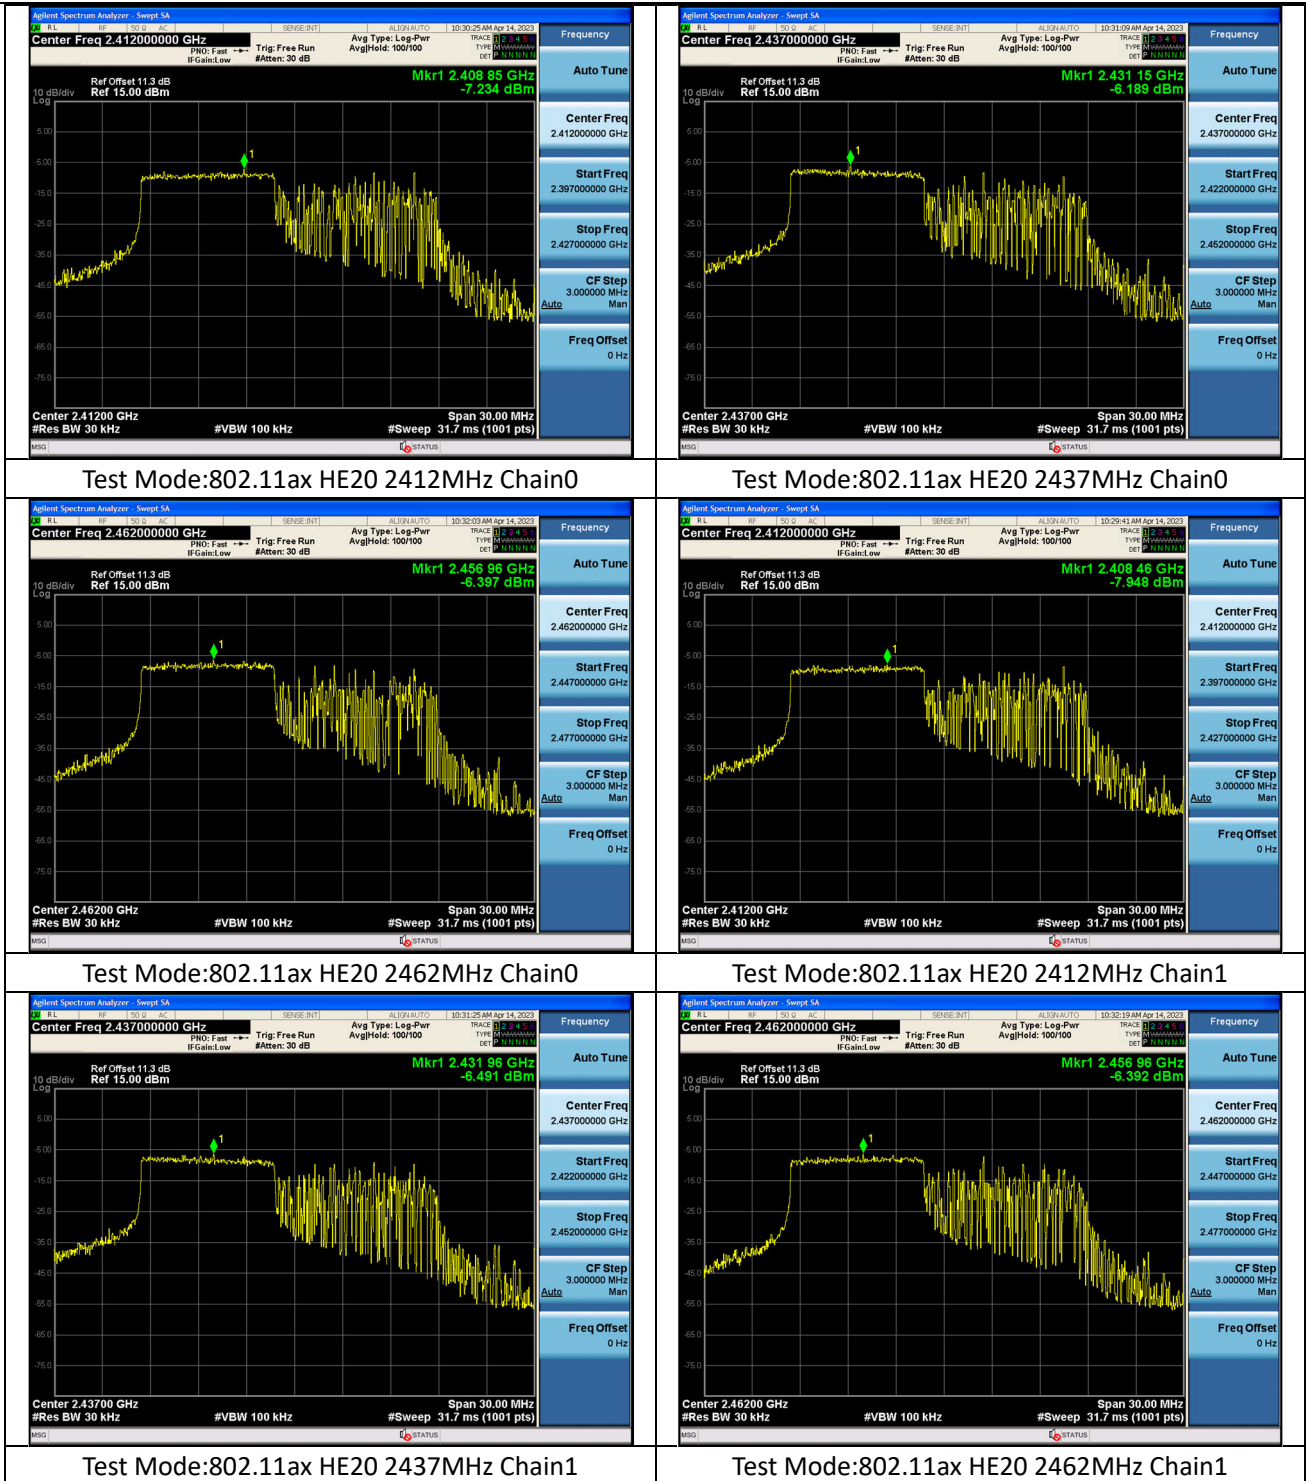

Test Mode:802.11ax HE20 2412MHz Chain0

Test Mode:802.11ax HE20 2437MHz Chain0

Test Mode:802.11ax HE20 2462MHz Chain0

Test Mode:802.11ax HE20 2412MHz Chain1

Test Mode:802.11ax HE20 2437MHz Chain1

Test Mode:802.11ax HE20 2462MHz Chain1

Test Mode: 802.11n HT40

Test Mode:802.11n HT40 2422MHz Chain0

Test Mode:802.11n HT40 2437MHz Chain0

Test Mode:802.11n HT40 2452MHz Chain0

Test Mode:802.11n HT40 2422MHz Chain1

Test Mode:802.11n HT40 2437MHz Chain1

Test Mode:802.11n HT40 2452MHz Chain1

Test Mode: 802.11ax HE40

Test Mode:802.11ax HE40 2422MHz Chain0

Test Mode:802.11ax HE40 2437MHz Chain0

Test Mode:802.11ax HE40 2452MHz Chain0

Test Mode:802.11ax HE40 2422MHz Chain1