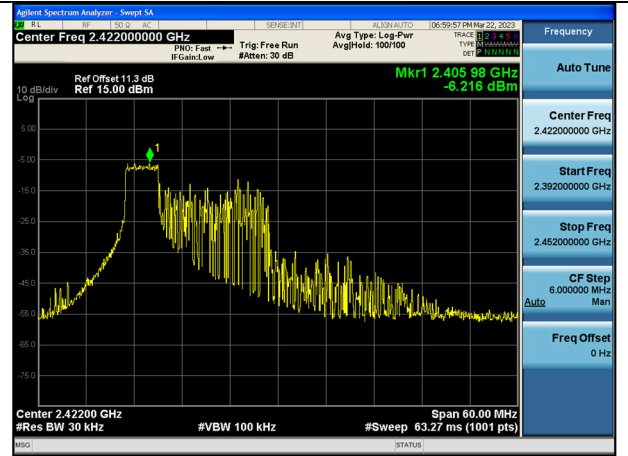

Test Mode:802.11ax HE40 2437MHz Chain1

Test Mode:802.11ax HE40 2452MHz Chain1

Test Mode:802.11ax HE40 2422MHz Chain0

Test Mode:802.11ax HE40 2437MHz Chain0

Test Mode:802.11ax HE40 2452MHz Chain0

Test Mode:802.11ax HE40 2427MHz Chain1

Test Mode:802.11ax HE40 2437MHz Chain1

Test Mode:802.11ax HE40 2452MHz Chain1