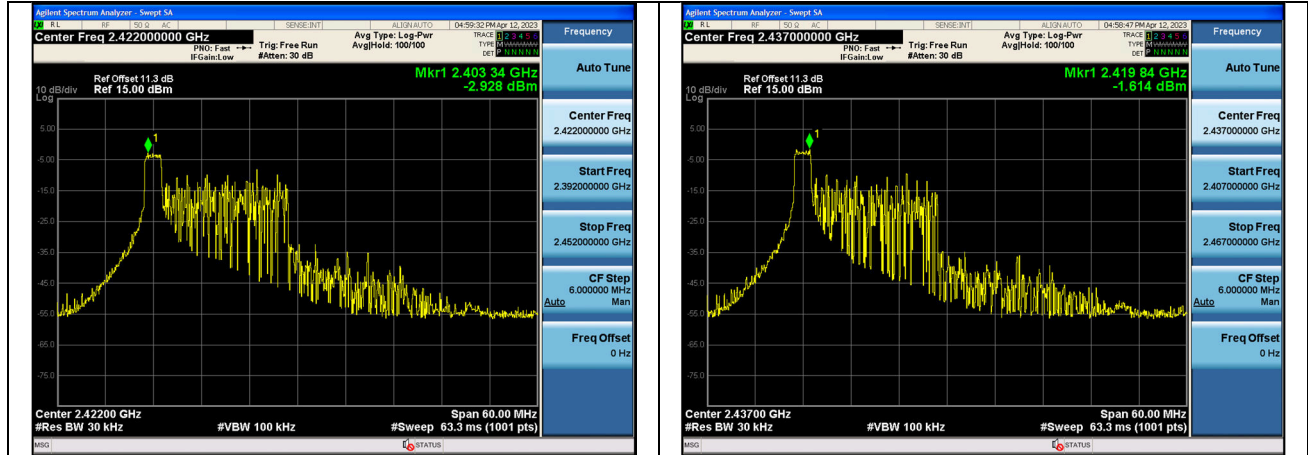

Test Mode:802.11ax HE20 2412MHz Chain0

Test Mode:802.11ax HE20 2437MHz Chain0

Test Mode:802.11ax HE20 2462MHz Chain0

Test Mode:802.11ax HE20 2412MHz Chain1

Test Mode:802.11ax HE20 2437MHz Chain1

Test Mode:802.11ax HE20 2462MHz Chain1

Test Mode: 802.11n HT40

Test Mode:802.11n HT40 2422MHz Chain0

Test Mode:802.11n HT40 2437MHz Chain0

Test Mode:802.11n HT40 2452MHz Chain0

Test Mode:802.11n HT40 2422MHz Chain1

Test Mode:802.11n HT40 2437MHz Chain1

Test Mode:802.11n HT40 2452MHz Chain1

Test Mode: 802.11ax HE40

Test Mode:802.11ax HE40 2422MHz Chain0

Test Mode:802.11ax HE40 2437MHz Chain0

Test Mode:802.11ax HE40 2452MHz Chain0

Test Mode:802.11ax HE40 2422MHz Chain1