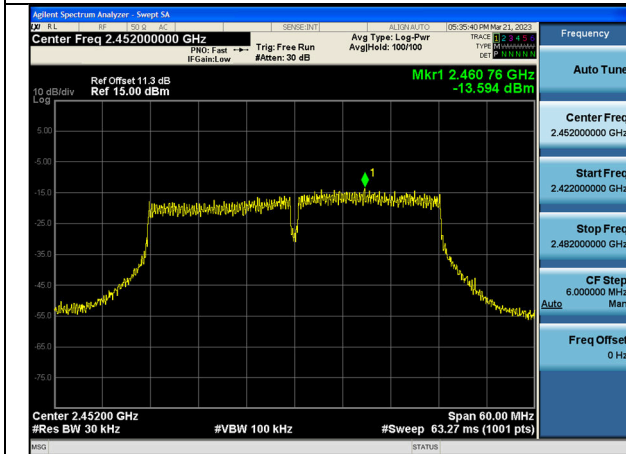

Test Mode:802.11ax HE20 2412MHz Chain0

Test Mode:802.11ax HE20 2437MHz Chain0

Test Mode:802.11ax HE20 2462MHz Chain0

Test Mode:802.11ax HE20 2412MHz Chain1

Test Mode:802.11ax HE20 2437MHz Chain1

Test Mode:802.11ax HE20 2462MHz Chain1

Test Mode: 802.11n HT40

Test Mode:802.11n HT40 2422MHz Chain0

Test Mode:802.11n HT40 2437MHz Chain0

Test Mode:802.11n HT40 2452MHz Chain0

Test Mode:802.11n HT40 2422MHz Chain1

Test Mode:802.11n HT40 2437MHz Chain1