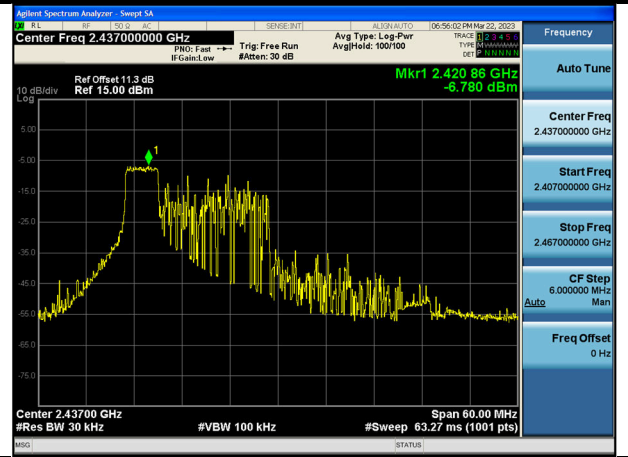

Test Mode:802.11n HT40 2452MHz Chain1

Test Mode: 802.11ax HE40

Test Mode:802.11ax HE40 2422MHz Chain0

Test Mode:802.11ax HE40 2437MHz Chain0

Test Mode:802.11ax HE40 2452MHz Chain0

Test Mode:802.11ax HE40 2422MHz Chain1

Test Mode:802.11ax HE40 2437MHz Chain1

Test Mode:802.11ax HE40 2452MHz Chain1

Test Mode:802.11ax HE40 2422MHz Chain0

Test Mode:802.11ax HE40 2437MHz Chain0

Test Mode:802.11ax HE40 2452MHz Chain0

Test Mode:802.11ax HE40 2427MHz Chain1