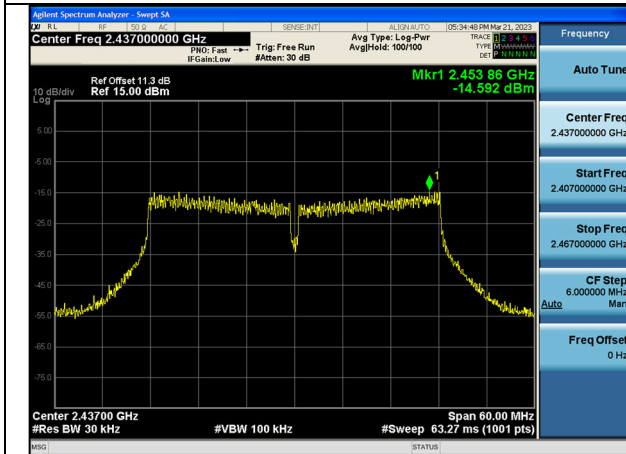

Test Mode:802.11ax HE20 2412MHz Chain0

Test Mode:802.11ax HE20 2437MHz Chain0

Test Mode:802.11ax HE20 2462MHz Chain0

Test Mode:802.11ax HE20 2412MHz Chain1

Test Mode:802.11ax HE20 2437MHz Chain1

Test Mode:802.11ax HE20 2462MHz Chain1

Test Mode: 802.11n HT40

Test Mode:802.11n HT40 2422MHz Chain0

Test Mode:802.11n HT40 2437MHz Chain0

Test Mode:802.11n HT40 2452MHz Chain0

Test Mode:802.11n HT40 2422MHz Chain1

Test Mode:802.11n HT40 2437MHz Chain1

Test Mode:802.11n HT40 2452MHz Chain1

Test Mode: 802.11ax HE40

Test Mode:802.11ax HE40 2422MHz Chain0

Test Mode:802.11ax HE40 2437MHz Chain0

Test Mode:802.11ax HE40 2452MHz Chain0

Test Mode:802.11ax HE40 2422MHz Chain1