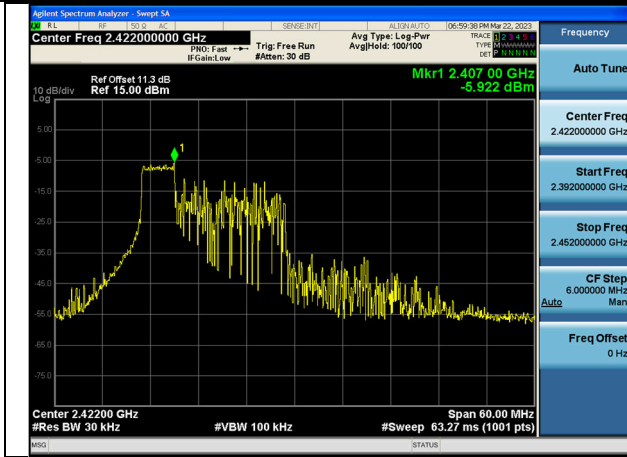

Test Mode:802.11n HT40 2452MHz Chain1

Test Mode: 802.11ax HE40

Test Mode:802.11ax HE40 2422MHz Chain0

Test Mode:802.11ax HE40 2437MHz Chain0

Test Mode:802.11ax HE40 2452MHz Chain0

Test Mode:802.11ax HE40 2422MHz Chain1

Test Mode:802.11ax HE40 2437MHz Chain1

Test Mode:802.11ax HE40 2452MHz Chain1

Test Mode:802.11ax HE40 2422MHz Chain0

Test Mode:802.11ax HE40 2437MHz Chain0

Test Mode:802.11ax HE40 2452MHz Chain0

Test Mode:802.11ax HE40 2427MHz Chain1