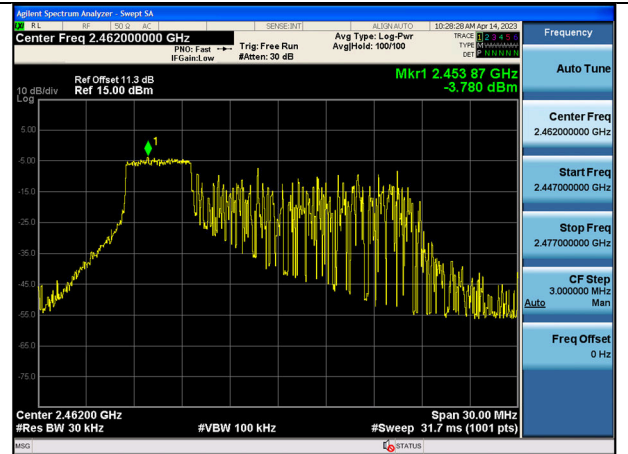

Test Mode:802.11ax HE20 2412MHz Chain0

Test Mode:802.11ax HE20 2437MHz Chain0

Test Mode:802.11ax HE20 2462MHz Chain0

Test Mode:802.11ax HE20 2412MHz Chain1

Test Mode:802.11ax HE20 2437MHz Chain1

Test Mode:802.11ax HE20 2462MHz Chain1

Test Mode: 802.11n HT40

Test Mode:802.11n HT40 2422MHz Chain0

Test Mode:802.11n HT40 2437MHz Chain0

Test Mode:802.11n HT40 2452MHz Chain0

Test Mode:802.11n HT40 2422MHz Chain1

Test Mode:802.11n HT40 2437MHz Chain1