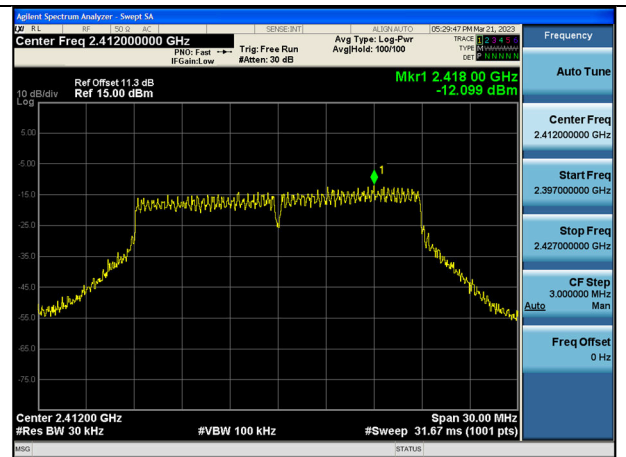

Test Mode: 802.11g

Test Mode:802.11g 2412MHz Chain0

Test Mode:802.11g 2437MHz Chain0

Test Mode:802.11g 2462MHz Chain0

Test Mode:802.11g 2412MHz Chain1

Test Mode:802.11g 2437MHz Chain1

Test Mode:802.11g 2462MHz Chain1

Test Mode: 802.11n HT20

Test Mode:802.11n HT20 2412MHz Chain0

Test Mode:802.11n HT20 2437MHz Chain0

Test Mode:802.11n HT20 2462MHz Chain0

Test Mode:802.11n HT20 2412MHz Chain1

Test Mode:802.11n HT20 2437MHz Chain1

Test Mode:802.11n HT20 2462MHz Chain1

Test Mode: 802.11ax HE20

Test Mode:802.11ax HE20 2412MHz Chain0

Test Mode:802.11ax HE20 2437MHz Chain0

Test Mode:802.11ax HE20 2462MHz Chain0

Test Mode:802.11ax HE20 2412MHz Chain1