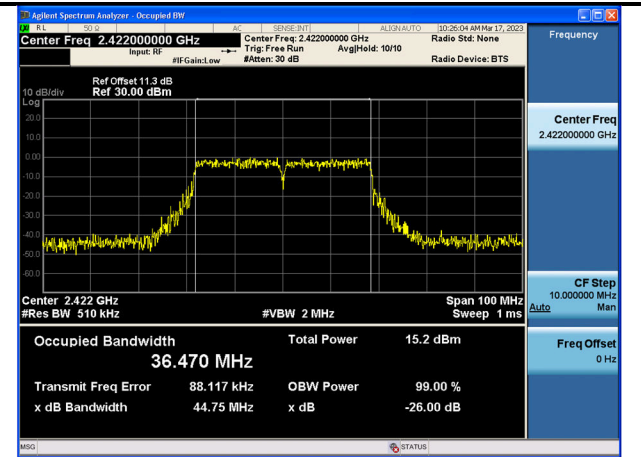

Test Mode:802.11n HT40 2422MHz Chain1