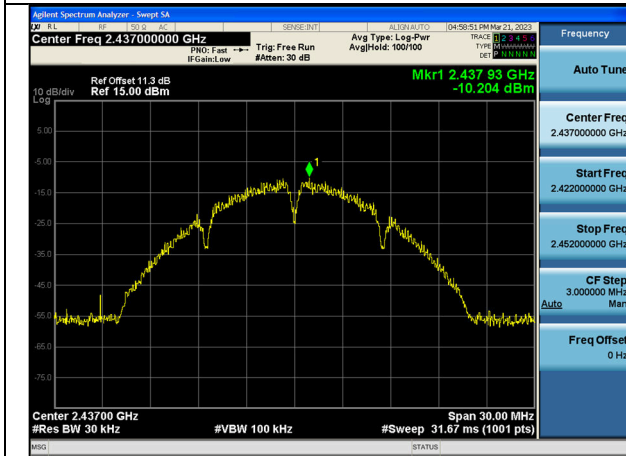

Test Mode: 802.11b

Test Mode:802.11b 2412MHz Chain0

Test Mode:802.11b 2437MHz Chain0

Test Mode:802.11b 2462MHz Chain0

Test Mode:802.11b 2412MHz Chain1

Test Mode:802.11b 2437MHz Chain1

Test Mode:802.11b 2462MHz Chain1

Test Mode: 802.11g

Test Mode:802.11g 2412MHz Chain0

Test Mode:802.11g 2437MHz Chain0

Test Mode:802.11g 2462MHz Chain0

Test Mode:802.11g 2412MHz Chain1

Test Mode:802.11g 2437MHz Chain1

Test Mode:802.11g 2462MHz Chain1