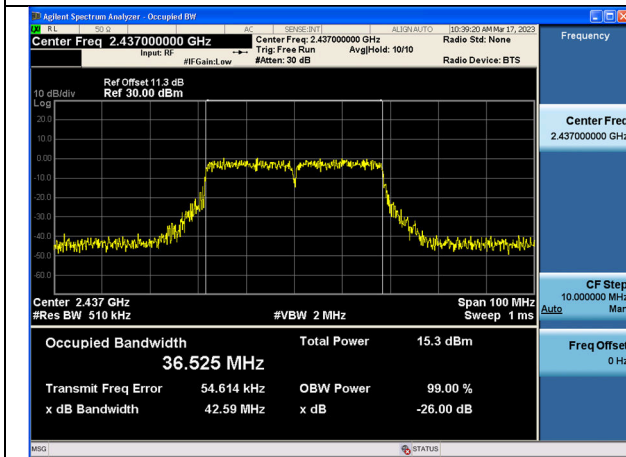

Test Mode:802.11x HE20 2462MHz Chain0

Test Mode:802.11x HE20 2412MHz Chain1

Test Mode:802.11x HE20 2437MHz Chain1

Test Mode:802.11x HE20 2462MHz Chain1

Test Mode: 802.11n HT40

Test Mode:802.11n HT40 2422MHz Chain0

Test Mode:802.11n HT40 2437MHz Chain0

Test Mode:802.11n HT40 2452MHz Chain0

Test Mode:802.11n HT40 2422MHz Chain1

Test Mode:802.11n HT40 2437MHz Chain1

Test Mode:802.11n HT40 2452MHz Chain1

Test Mode: 802.11ax HE40