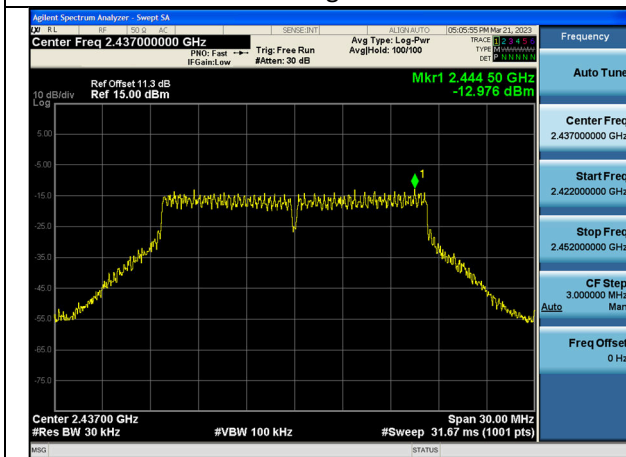

Test Mode: 802.11g

Test Mode:802.11g 2412MHz Chain0

Test Mode:802.11g 2437MHz Chain0

Test Mode:802.11g 2462MHz Chain0

Test Mode:802.11g 2412MHz Chain1

Test Mode:802.11g 2437MHz Chain1

Test Mode:802.11g 2462MHz Chain1

Test Mode: 802.11n HT20

Test Mode:802.11n HT20 2412MHz Chain0

Test Mode:802.11n HT20 2437MHz Chain0

Test Mode:802.11n HT20 2462MHz Chain0

Test Mode:802.11n HT20 2412MHz Chain1

Test Mode:802.11n HT20 2437MHz Chain1