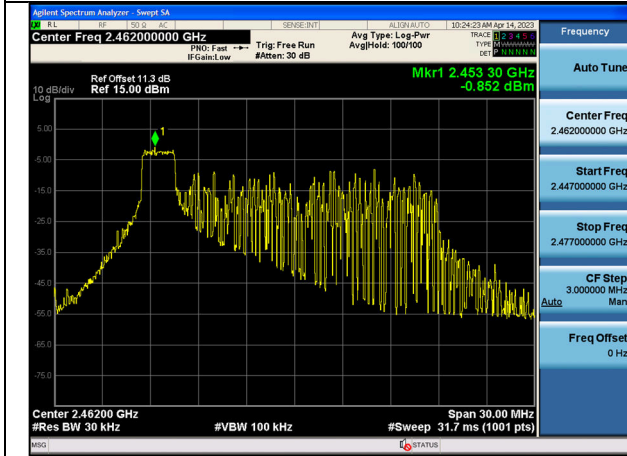

Test Mode:802.11n HT20 2462MHz Chain1

Test Mode: 802.11ax HE20

Test Mode:802.11ax HE20 2412MHz Chain0

Test Mode:802.11ax HE20 2437MHz Chain0

Test Mode:802.11ax HE20 2462MHz Chain0

Test Mode:802.11ax HE20 2412MHz Chain1

Test Mode:802.11ax HE20 2437MHz Chain1

Test Mode:802.11ax HE20 2462MHz Chain1