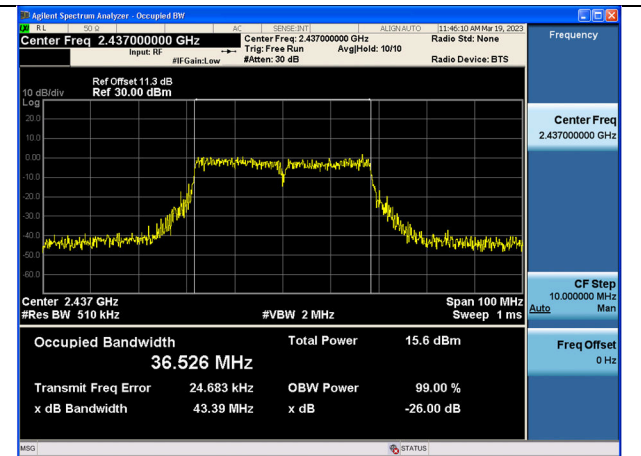

Test Mode:802.11n HT40 2437MHz Chain0

Test Mode:802.11n HT40 2452MHz Chain0

Test Mode:802.11n HT40 2422MHz Chain1

Test Mode:802.11n HT40 2437MHz Chain1

Test Mode:802.11n HT40 2452MHz Chain1

Test Mode: 802.11ax HE40

Test Mode:802.11ax HE40 2422MHz Chain0

Test Mode:802.11ax HE40 2437MHz Chain0