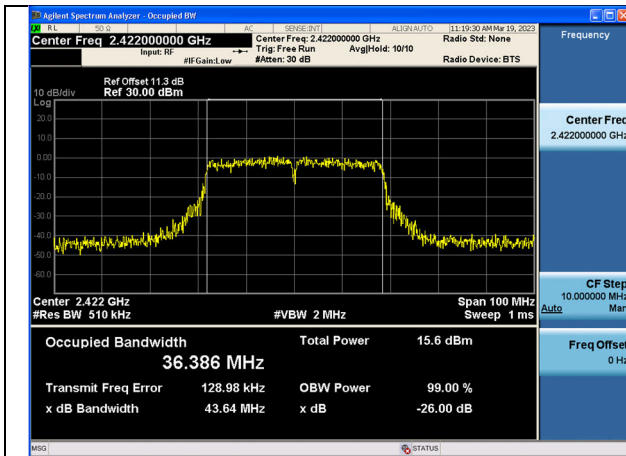

Test Mode:802.11n HT40 2437MHz Chain0

Test Mode:802.11n HT40 2452MHz Chain0

Test Mode:802.11n HT40 2422MHz Chain1

Test Mode:802.11n HT40 2437MHz Chain1

Test Mode:802.11n HT40 2452MHz Chain1

Test Mode: 802.11ax HE40

Test Mode:802.11ax HE40 2422MHz Chain0

Test Mode:802.11ax HE40 2437MHz Chain0