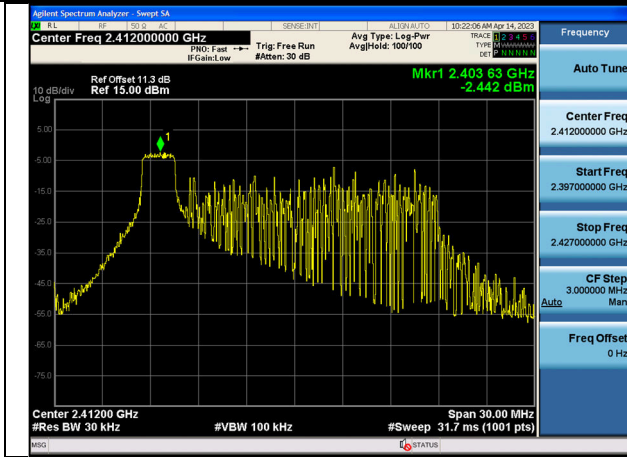

Test Mode: 802.11n HT20

Test Mode:802.11n HT20 2412MHz Chain0

Test Mode:802.11n HT20 2437MHz Chain0

Test Mode:802.11n HT20 2462MHz Chain0

Test Mode:802.11n HT20 2412MHz Chain1

Test Mode:802.11n HT20 2437MHz Chain1

Test Mode:802.11n HT20 2462MHz Chain1

Test Mode: 802.11ax HE20

Test Mode:802.11ax HE20 2412MHz Chain0

Test Mode:802.11ax HE20 2437MHz Chain0

Test Mode:802.11ax HE20 2462MHz Chain0

Test Mode:802.11ax HE20 2412MHz Chain1