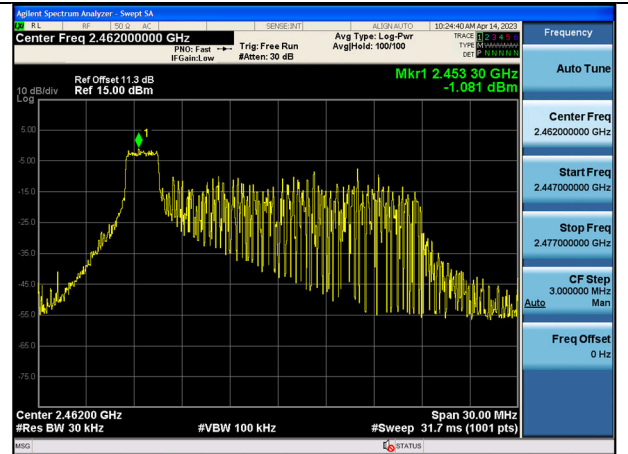

Test Mode:802.11n HT20 2462MHz Chain1

Test Mode: 802.11ax HE20

Test Mode:802.11ax HE20 2412MHz Chain0

Test Mode:802.11ax HE20 2437MHz Chain0

Test Mode:802.11ax HE20 2462MHz Chain0

Test Mode:802.11ax HE20 2412MHz Chain1

Test Mode:802.11ax HE20 2437MHz Chain1

Test Mode:802.11ax HE20 2462MHz Chain1