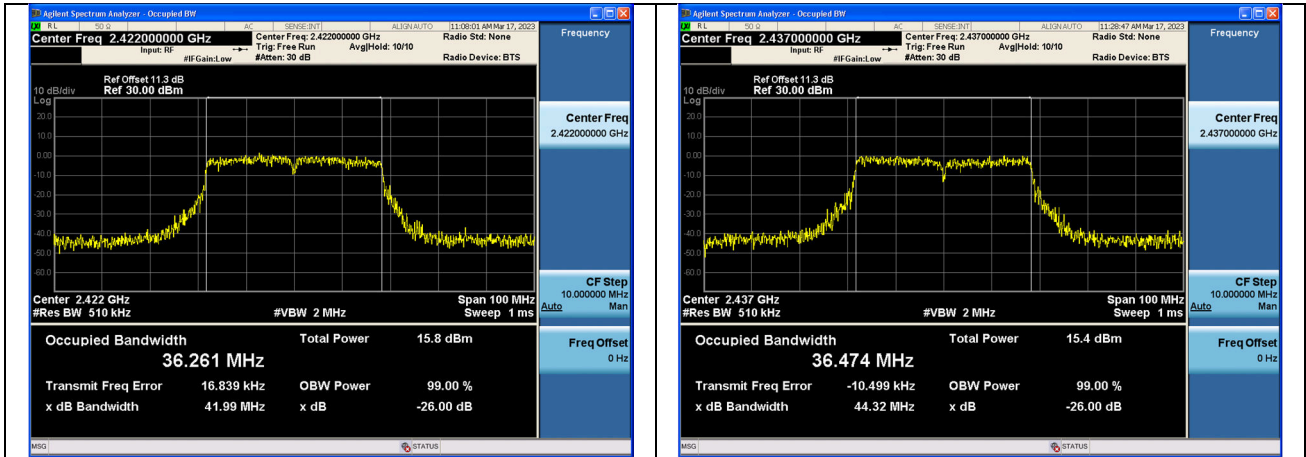

Test Mode:802.11x HE20 2462MHz Chain0

Test Mode:802.11x HE20 2412MHz Chain1

Test Mode:802.11x HE20 2437MHz Chain1

Test Mode:802.11x HE20 2462MHz Chain1

Test Mode: 802.11n HT40

Test Mode:802.11n HT40 2422MHz Chain0