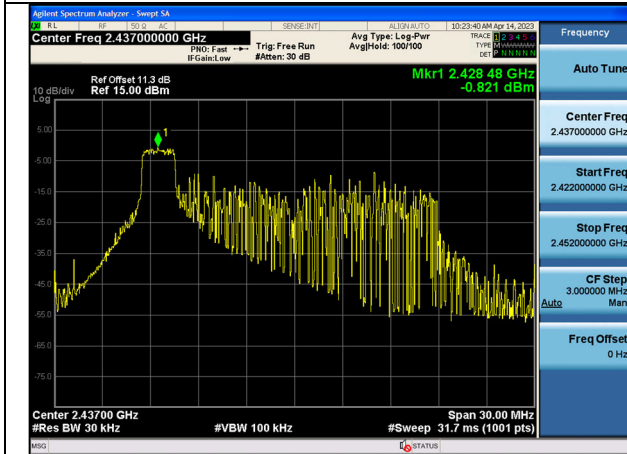

Test Mode:802.11n HT20 2462MHz Chain1

Test Mode: 802.11ax HE20

Test Mode:802.11ax HE20 2412MHz Chain0

Test Mode:802.11ax HE20 2437MHz Chain0

Test Mode:802.11ax HE20 2462MHz Chain0

Test Mode:802.11ax HE20 2412MHz Chain1

Test Mode:802.11ax HE20 2437MHz Chain1

Test Mode:802.11ax HE20 2462MHz Chain1