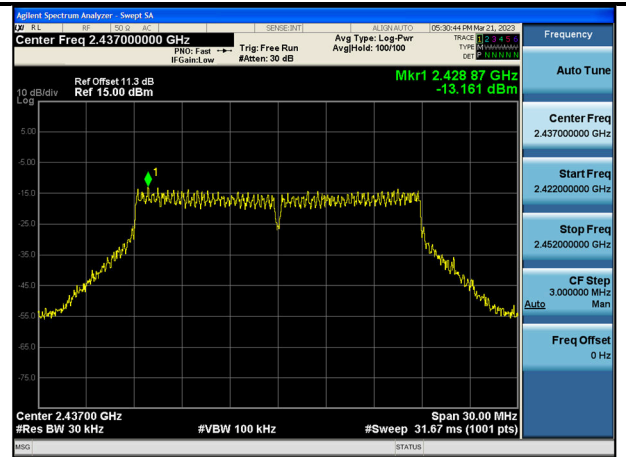

Test Mode: 802.11b

Test Mode:802.11b 2412MHz Chain0

Test Mode:802.11b 2437MHz Chain0

Test Mode:802.11b 2462MHz Chain0

Test Mode:802.11b 2412MHz Chain1

Test Mode:802.11b 2437MHz Chain1

Test Mode:802.11b 2462MHz Chain1

Test Mode: 802.11g

Test Mode:802.11g 2412MHz Chain0

Test Mode:802.11g 2437MHz Chain0

Test Mode:802.11g 2462MHz Chain0

Test Mode:802.11g 2412MHz Chain1

Test Mode:802.11g 2437MHz Chain1

Test Mode:802.11g 2462MHz Chain1

Test Mode: 802.11n HT20

Test Mode:802.11n HT20 2412MHz Chain0

Test Mode:802.11n HT20 2437MHz Chain0

Test Mode:802.11n HT20 2462MHz Chain0

Test Mode:802.11n HT20 2412MHz Chain1

Test Mode:802.11n HT20 2437MHz Chain1