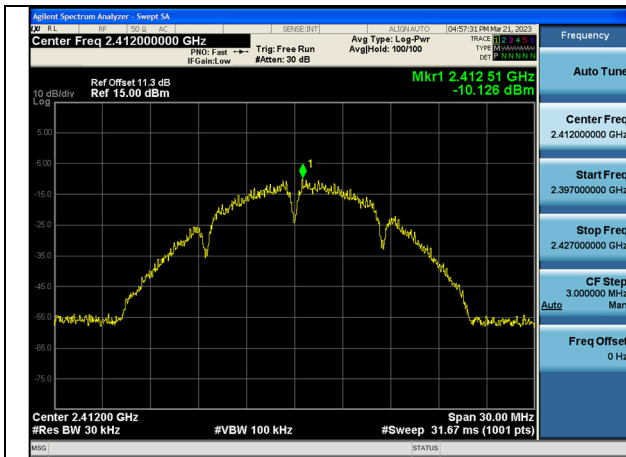

Test Mode: 802.11b

Test Mode:802.11b 2412MHz Chain0