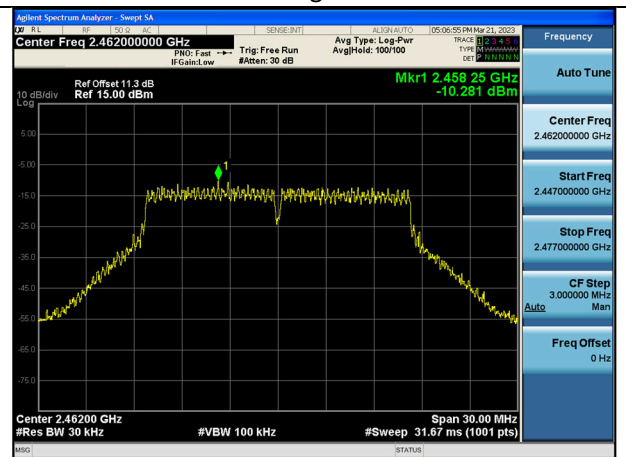

Test Mode: 802.11b

Test Mode:802.11b 2412MHz Chain0

Test Mode:802.11b 2437MHz Chain0

Test Mode:802.11b 2462MHz Chain0

Test Mode:802.11b 2412MHz Chain1

Test Mode:802.11b 2437MHz Chain1

Test Mode:802.11b 2462MHz Chain1

Test Mode: 802.11g

Test Mode:802.11g 2412MHz Chain0

Test Mode:802.11g 2437MHz Chain0

Test Mode:802.11g 2462MHz Chain0

Test Mode:802.11g 2412MHz Chain1

Test Mode:802.11g 2437MHz Chain1

Test Mode:802.11g 2462MHz Chain1

Test Mode: 802.11n HT20

Test Mode:802.11n HT20 2412MHz Chain0

Test Mode:802.11n HT20 2437MHz Chain0

Test Mode:802.11n HT20 2462MHz Chain0

Test Mode:802.11n HT20 2412MHz Chain1

Test Mode:802.11n HT20 2437MHz Chain1