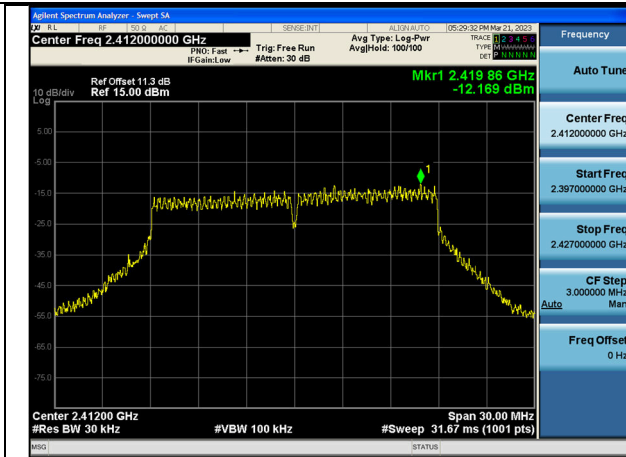

Test Mode: 802.11b

Test Mode:802.11b 2412MHz Chain0

Test Mode:802.11b 2437MHz Chain0

Test Mode:802.11b 2462MHz Chain0

Test Mode:802.11b 2412MHz Chain1

Test Mode:802.11b 2437MHz Chain1

Test Mode:802.11b 2462MHz Chain1

Test Mode: 802.11g

Test Mode:802.11g 2412MHz Chain0

Test Mode:802.11g 2437MHz Chain0

Test Mode:802.11g 2462MHz Chain0

Test Mode:802.11g 2412MHz Chain1

Test Mode:802.11g 2437MHz Chain1

Test Mode:802.11g 2462MHz Chain1

Test Mode: 802.11n HT20

Test Mode:802.11n HT20 2412MHz Chain0

Test Mode:802.11n HT20 2437MHz Chain0

Test Mode:802.11n HT20 2462MHz Chain0

Test Mode:802.11n HT20 2412MHz Chain1

Test Mode:802.11n HT20 2437MHz Chain1