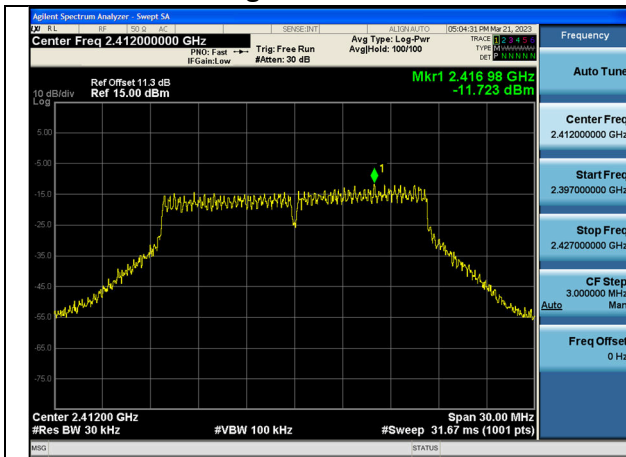

Test Mode: 802.11b

Test Mode:802.11b 2412MHz Chain0

Test Mode:802.11b 2437MHz Chain0

Test Mode:802.11b 2462MHz Chain0

Test Mode:802.11b 2412MHz Chain1

Test Mode:802.11b 2437MHz Chain1

Test Mode:802.11b 2462MHz Chain1

Test Mode: 802.11g

Test Mode:802.11g 2412MHz Chain0

Test Mode:802.11g 2437MHz Chain0

Test Mode:802.11g 2462MHz Chain0

Test Mode:802.11g 2412MHz Chain1

Test Mode:802.11g 2437MHz Chain1

Test Mode:802.11g 2462MHz Chain1