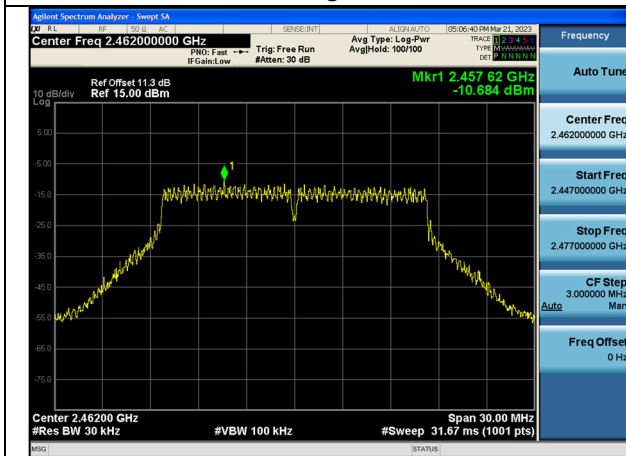

Test Mode: 802.11b

Test Mode:802.11b 2412MHz Chain0

Test Mode:802.11b 2437MHz Chain0

Test Mode:802.11b 2462MHz Chain0

Test Mode:802.11b 2412MHz Chain1

Test Mode:802.11b 2437MHz Chain1

Test Mode:802.11b 2462MHz Chain1

Test Mode: 802.11g

Test Mode:802.11g 2412MHz Chain0

Test Mode:802.11g 2437MHz Chain0

Test Mode:802.11g 2462MHz Chain0

Test Mode:802.11g 2412MHz Chain1

Test Mode:802.11g 2437MHz Chain1

Test Mode:802.11g 2462MHz Chain1