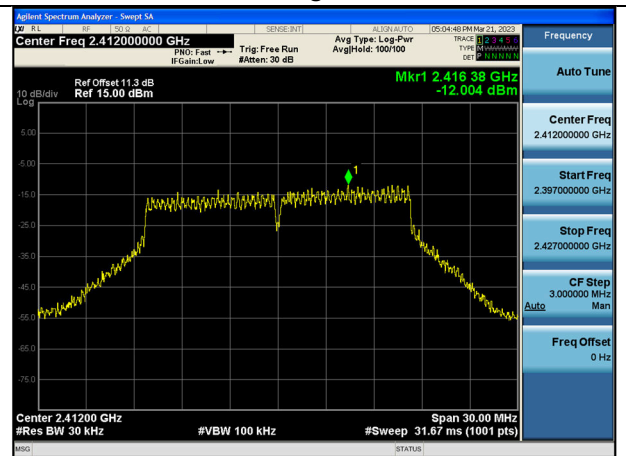

Test Mode: 802.11b

Test Mode:802.11b 2412MHz Chain0

Test Mode:802.11b 2437MHz Chain0

Test Mode:802.11b 2462MHz Chain0

Test Mode:802.11b 2412MHz Chain1

Test Mode:802.11b 2437MHz Chain1

Test Mode:802.11b 2462MHz Chain1

Test Mode: 802.11g

Test Mode:802.11g 2412MHz Chain0

Test Mode:802.11g 2437MHz Chain0

Test Mode:802.11g 2462MHz Chain0

Test Mode:802.11g 2412MHz Chain1

Test Mode:802.11g 2437MHz Chain1

Test Mode:802.11g 2462MHz Chain1

Test Mode: 802.11n HT20

Test Mode:802.11n HT20 2412MHz Chain0

Test Mode:802.11n HT20 2437MHz Chain0

Test Mode:802.11n HT20 2462MHz Chain0

Test Mode:802.11n HT20 2412MHz Chain1

Test Mode:802.11n HT20 2437MHz Chain1