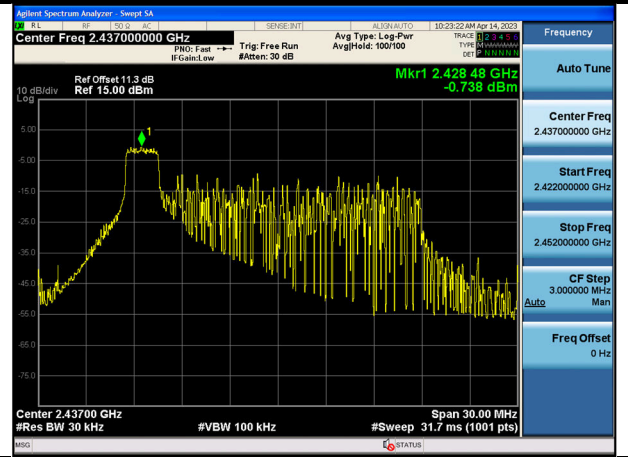

Test Mode:802.11ax HE20 2437MHz Chain0