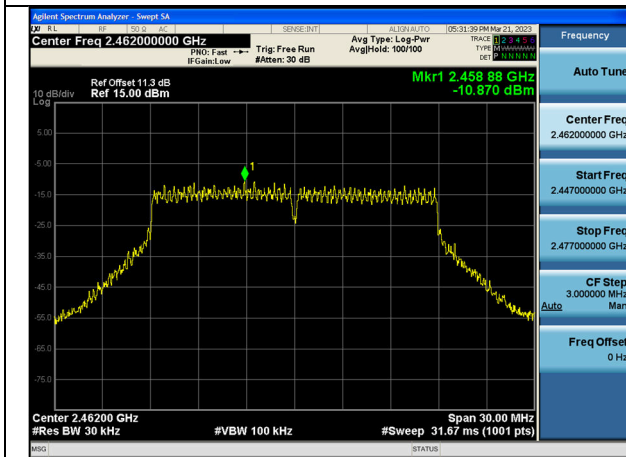

Test Mode: 802.11b

Test Mode:802.11b 2412MHz Chain0

Test Mode:802.11b 2437MHz Chain0

Test Mode:802.11b 2462MHz Chain0

Test Mode:802.11b 2412MHz Chain1

Test Mode:802.11b 2437MHz Chain1

Test Mode:802.11b 2462MHz Chain1

Test Mode: 802.11g

Test Mode:802.11g 2412MHz Chain0

Test Mode:802.11g 2437MHz Chain0

Test Mode:802.11g 2462MHz Chain0

Test Mode:802.11g 2412MHz Chain1

Test Mode:802.11g 2437MHz Chain1

Test Mode:802.11g 2462MHz Chain1

Test Mode: 802.11n HT20

Test Mode:802.11n HT20 2412MHz Chain0

Test Mode:802.11n HT20 2437MHz Chain0

Test Mode:802.11n HT20 2462MHz Chain0

Test Mode:802.11n HT20 2412MHz Chain1

Test Mode:802.11n HT20 2437MHz Chain1