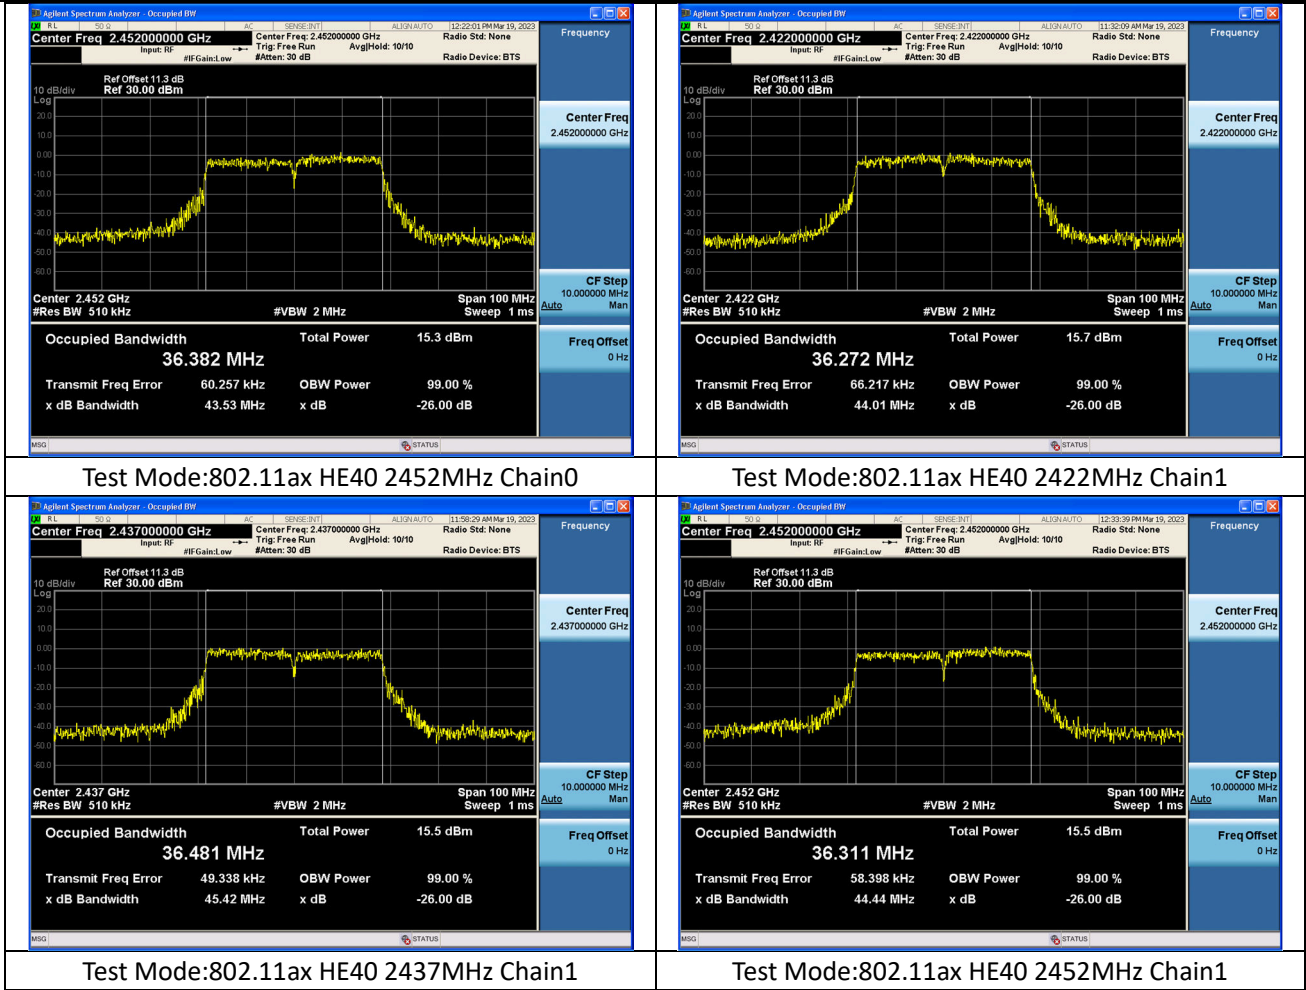

Test Mode:802.11x HE20 2462MHz Chain0

Test Mode:802.11x HE20 2412MHz Chain1

Test Mode:802.11x HE20 2437MHz Chain1

Test Mode:802.11x HE20 2462MHz Chain1

Test Mode: 802.11n HT40

Test Mode:802.11n HT40 2422MHz Chain0

Test Mode:802.11n HT40 2437MHz Chain0

Test Mode:802.11n HT40 2452MHz Chain0

Test Mode:802.11n HT40 2422MHz Chain1

Test Mode:802.11n HT40 2437MHz Chain1

Test Mode:802.11n HT40 2452MHz Chain1

Test Mode: 802.11ax HE40

Test Mode:802.11ax HE40 2422MHz Chain0

Test Mode:802.11ax HE40 2437MHz Chain0

### Transmitter Power Spectral Density

	Antenna	Tones	Power Density(dBm/3KHz)		
			Channel No.1	Channel No.6	Channel No.11
			2412MHz	2437MHz	2462MHz
802.11b	Chain0	NA	-20.126	-20.469	-18.020
802.11b	Chain1	NA	-20.119	-20.204	-18.207
802.11g	Chain0	NA	-21.723	-22.939	-20.684
802.11g	Chain1	NA	-22.004	-22.976	-20.281
802.11n HT20	Chain0	NA	-22.169	-23.161	-20.870
802.11n HT20	Chain1	NA	-22.099	-22.621	-21.491
802.11n HT20	MIMO	NA	-19.124	-19.872	-18.159
802.11ax HE20	Chain0	26T	-12.442	-10.738	-10.852
802.11ax HE20	Chain1	26T	-12.650	-10.821	-11.081
802.11ax HE20	MIMO	26T	-9.534	-7.769	-7.955
802.11ax HE20	Chain0	52T	-13.923	-13.029	-13.677
802.11ax HE20	Chain1	52T	-14.971	-13.679	-13.780
802.11ax HE20	MIMO	52T	-11.405	-10.332	-10.718
802.11ax HE20	Chain0	106T	-17.234	-16.189	-16.397
802.11ax HE20	Chain1	106T	-17.948	-16.491	-16.392
802.11ax HE20	MIMO	106T	-14.566	-13.327	-13.384
802.11ax HE20	Chain0	242T	-16.070	-15.471	-15.689
802.11ax HE20	Chain1	242T	-16.630	-15.536	-15.325
802.11ax HE20	MIMO	242T	-13.331	-12.493	-12.493