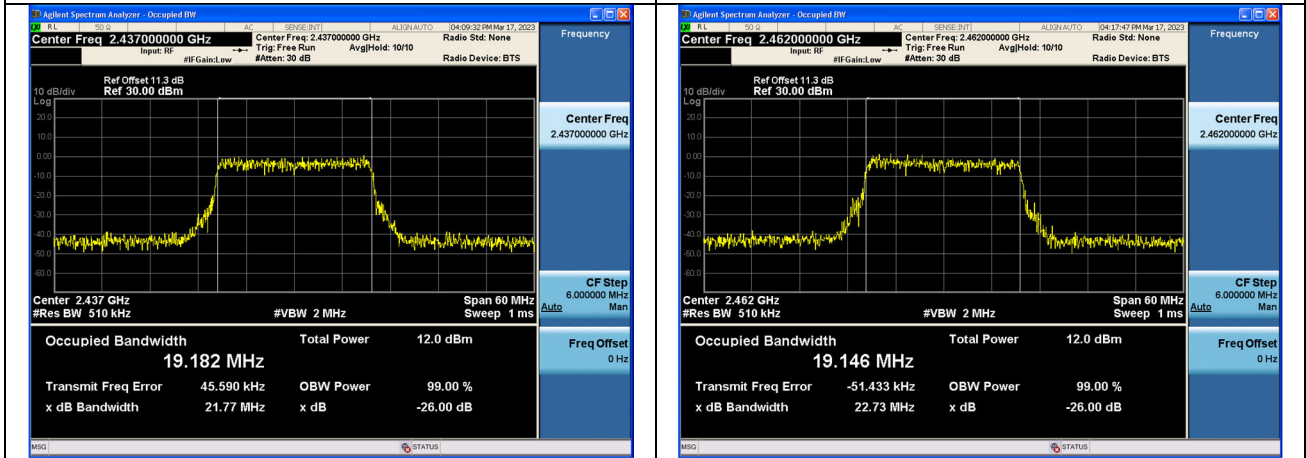

Test Mode:802.11x HE20 2462MHz Chain0

Test Mode:802.11x HE20 2412MHz Chain1

Test Mode:802.11x HE20 2437MHz Chain1

Test Mode:802.11x HE20 2462MHz Chain1

Test Mode: 802.11n HT40

Test Mode:802.11n HT40 2422MHz Chain0