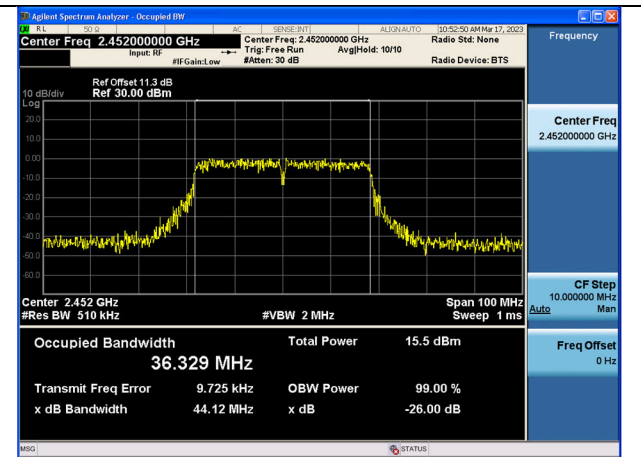

Test Mode:802.11n HT40 2437MHz Chain0

Test Mode:802.11n HT40 2452MHz Chain0

Test Mode:802.11n HT40 2422MHz Chain1

Test Mode:802.11n HT40 2437MHz Chain1

Test Mode:802.11n HT40 2452MHz Chain1

Test Mode: 802.11ax HE40

Test Mode:802.11ax HE40 2422MHz Chain0

Test Mode:802.11ax HE40 2437MHz Chain0