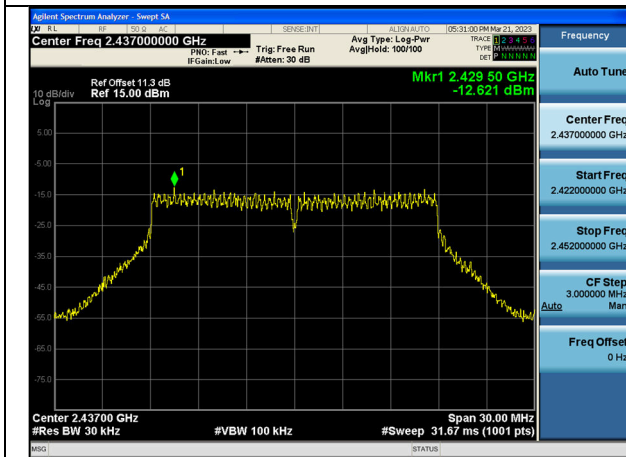

Test Mode: 802.11g

Test Mode:802.11g 2412MHz Chain0

Test Mode:802.11g 2437MHz Chain0

Test Mode:802.11g 2462MHz Chain0

Test Mode:802.11g 2412MHz Chain1

Test Mode:802.11g 2437MHz Chain1

Test Mode:802.11g 2462MHz Chain1

Test Mode: 802.11n HT20

Test Mode:802.11n HT20 2412MHz Chain0

Test Mode:802.11n HT20 2437MHz Chain0

Test Mode:802.11n HT20 2462MHz Chain0

Test Mode:802.11n HT20 2412MHz Chain1

Test Mode:802.11n HT20 2437MHz Chain1

Test Mode:802.11n HT20 2462MHz Chain1

Test Mode: 802.11ax HE20

Test Mode:802.11ax HE20 2412MHz Chain0

Test Mode:802.11ax HE20 2437MHz Chain0

Test Mode:802.11ax HE20 2462MHz Chain0

Test Mode:802.11ax HE20 2412MHz Chain1