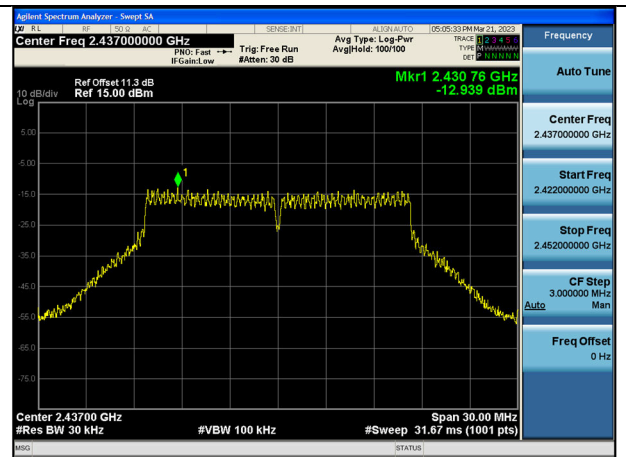

Test Mode: 802.11b

Test Mode:802.11b 2412MHz Chain0

Test Mode:802.11b 2437MHz Chain0

Test Mode:802.11b 2462MHz Chain0

Test Mode:802.11b 2412MHz Chain1

Test Mode:802.11b 2437MHz Chain1

Test Mode:802.11b 2462MHz Chain1

Test Mode: 802.11g

Test Mode:802.11g 2412MHz Chain0

Test Mode:802.11g 2437MHz Chain0

Test Mode:802.11g 2462MHz Chain0

Test Mode:802.11g 2412MHz Chain1

Test Mode:802.11g 2437MHz Chain1

Test Mode:802.11g 2462MHz Chain1