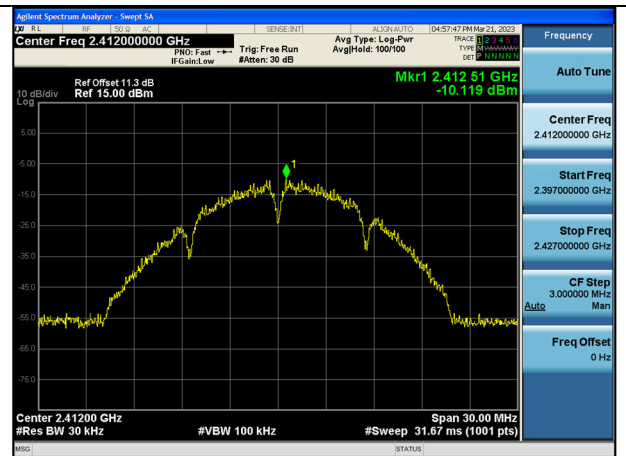

Test Mode: 802.11b

Test Mode:802.11b 2412MHz Chain0

Test Mode:802.11b 2437MHz Chain0

Test Mode:802.11b 2462MHz Chain0

Test Mode:802.11b 2412MHz Chain1

Test Mode:802.11b 2437MHz Chain1

Test Mode:802.11b 2462MHz Chain1

Test Mode: 802.11g

Test Mode:802.11g 2412MHz Chain0

Test Mode:802.11g 2437MHz Chain0

Test Mode:802.11g 2462MHz Chain0

Test Mode:802.11g 2412MHz Chain1

Test Mode:802.11g 2437MHz Chain1

Test Mode:802.11g 2462MHz Chain1