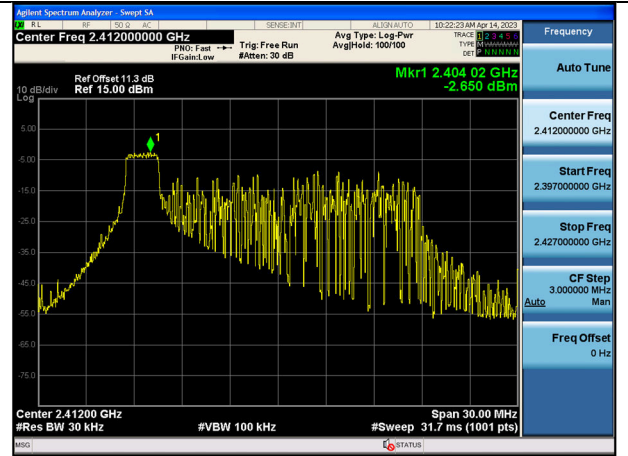

Test Mode:802.11n HT20 2462MHz Chain1

Test Mode: 802.11ax HE20

Test Mode:802.11ax HE20 2412MHz Chain0

Test Mode:802.11ax HE20 2437MHz Chain0

Test Mode:802.11ax HE20 2462MHz Chain0

Test Mode:802.11ax HE20 2412MHz Chain1

Test Mode:802.11ax HE20 2437MHz Chain1

Test Mode:802.11ax HE20 2462MHz Chain1