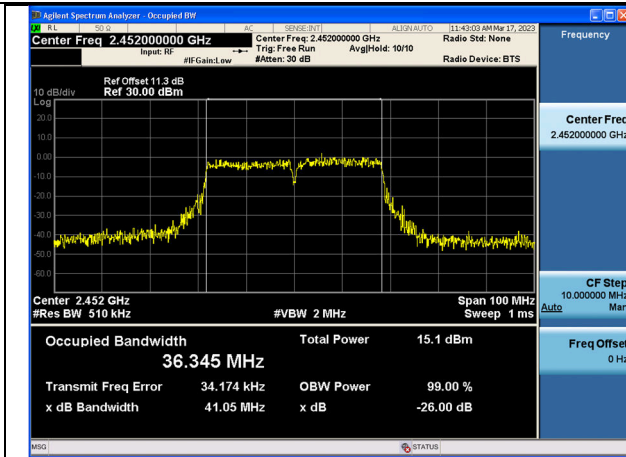

Test Mode:802.11n HT40 2452MHz Chain0