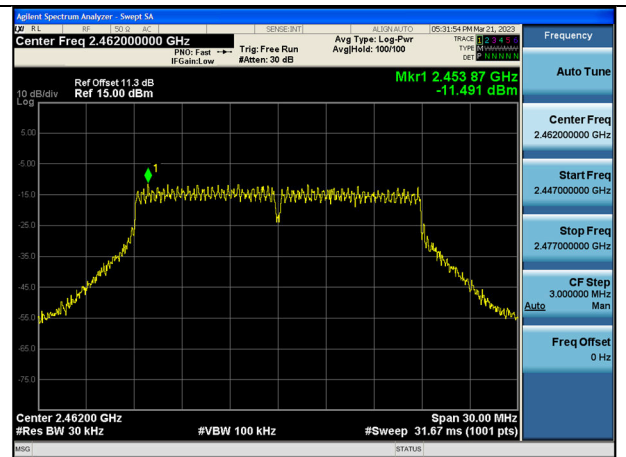

Test Mode: 802.11n HT20

Test Mode:802.11n HT20 2412MHz Chain0

Test Mode:802.11n HT20 2437MHz Chain0

Test Mode:802.11n HT20 2462MHz Chain0

Test Mode:802.11n HT20 2412MHz Chain1

Test Mode:802.11n HT20 2437MHz Chain1

Test Mode:802.11n HT20 2462MHz Chain1

Test Mode: 802.11ax HE20

Test Mode:802.11ax HE20 2412MHz Chain0

Test Mode:802.11ax HE20 2437MHz Chain0

Test Mode:802.11ax HE20 2462MHz Chain0

Test Mode:802.11ax HE20 2412MHz Chain1