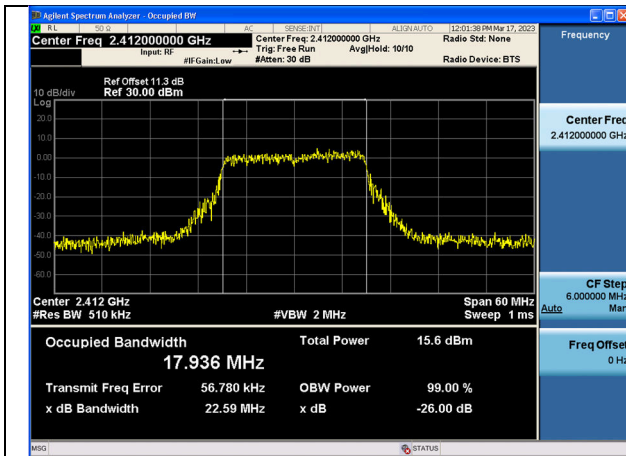

Test Mode: 802.11g

Test Mode:802.11g 2412MHz Chain0

Test Mode:802.11g 2437MHz Chain0

Test Mode:802.11g 2462MHz Chain0

Test Mode:802.11g 2412MHz Chain1

Test Mode:802.11g 2437MHz Chain1

Test Mode:802.11g 2462MHz Chain1

Test Mode: 802.11n HT20

Test Mode:802.11n HT20 2412MHz Chain0

Test Mode:802.11n HT20 2437MHz Chain0

Test Mode:802.11n HT20 2462MHz Chain0

Test Mode:802.11n HT20 2412MHz Chain1

Test Mode:802.11n HT20 2437MHz Chain1