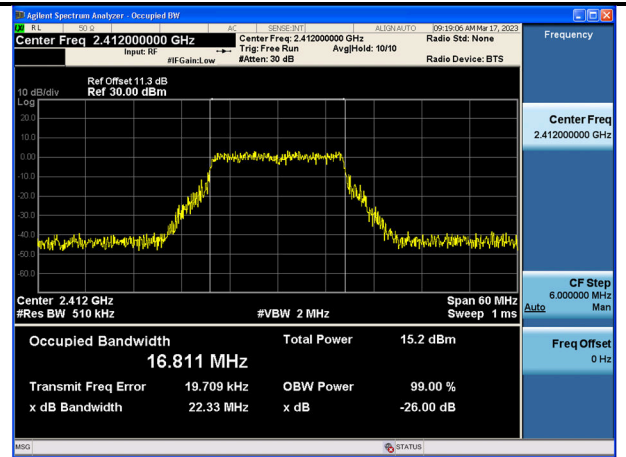

Test Mode: 802.11g

Test Mode:802.11g 2412MHz Chain0

Test Mode:802.11g 2437MHz Chain0

Test Mode:802.11g 2462MHz Chain0

Test Mode:802.11g 2412MHz Chain1

Test Mode:802.11g 2437MHz Chain1

Test Mode:802.11g 2462MHz Chain1