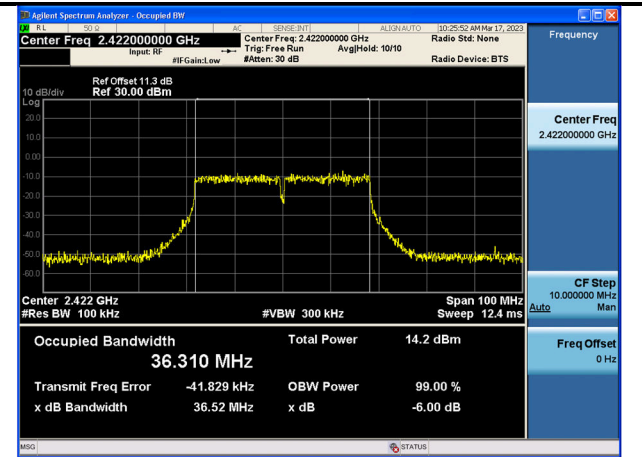

Test Mode:802.11n HT40 2452MHz Chain0

Test Mode:802.11n HT40 2422MHz Chain1

Test Mode:802.11n HT40 2437MHz Chain1

Test Mode:802.11n HT40 2452MHz Chain1

Test Mode: 802.11ax HE40

Test Mode:802.11ax HE40 2422MHz Chain0

Test Mode:802.11ax HE40 2437MHz Chain0

99% Bandwidth

| Test Mode | Antenna | 99% bandwidth(MHz) | | |
|---------------|---------|--------------------|--------------|---------------|
| | | Channel No.1 | Channel No.6 | Channel No.11 |
| | | 2412MHz | 2437MHz | 2462MHz |
| 802.11b | Chain0 | 13.119 | 13.330 | 13.101 |
| 802.11b | Chain1 | 13.154 | 13.239 | 13.048 |
| 802.11g | Chain0 | 16.875 | 17.016 | 16.840 |
| 802.11g | Chain1 | 16.811 | 16.892 | 16.934 |
| 802.11n HT20 | Chain0 | 17.936 | 18.111 | 17.960 |
| 802.11n HT20 | Chain1 | 18.108 | 18.043 | 17.929 |
| 802.11ax HE20 | Chain0 | 17.959 | 18.085 | 17.901 |
| 802.11ax HE20 | Chain1 | 17.987 | 19.182 | 19.146 |