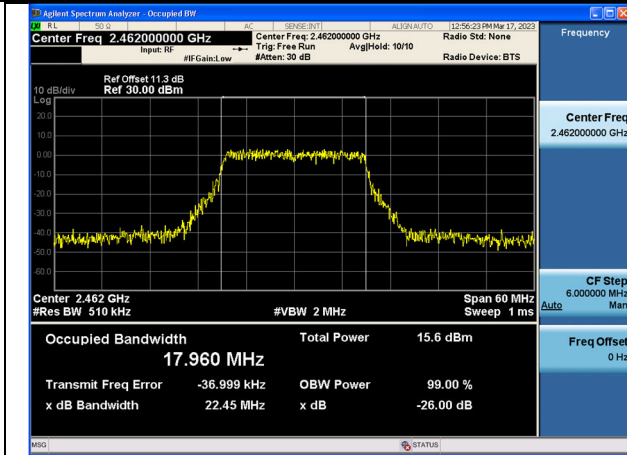

Test Mode:802.11n HT20 2462MHz Chain0