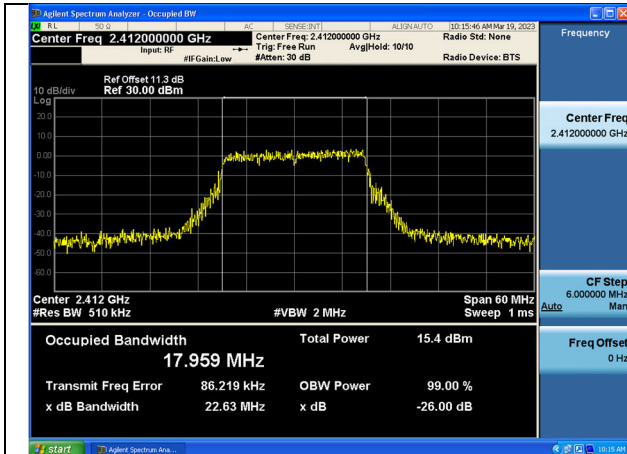

Test Mode: 802.11n HT20

Test Mode:802.11n HT20 2412MHz Chain0

Test Mode:802.11n HT20 2437MHz Chain0

Test Mode:802.11n HT20 2462MHz Chain0

Test Mode:802.11n HT20 2412MHz Chain1

Test Mode:802.11n HT20 2437MHz Chain1

Test Mode:802.11n HT20 2462MHz Chain1

Test Mode: 802.11ax HE20

Test Mode:802.11ax HE20 2412MHz Chain0

Test Mode:802.11ax HE20 2437MHz Chain0