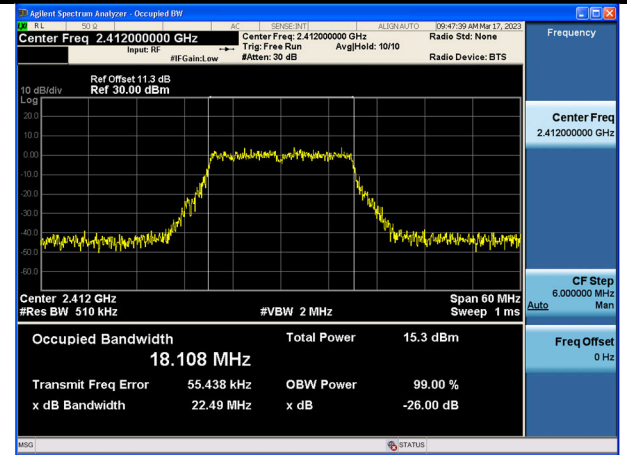

Test Mode: 802.11n HT20

Test Mode:802.11n HT20 2412MHz Chain0

Test Mode:802.11n HT20 2437MHz Chain0

Test Mode:802.11n HT20 2462MHz Chain0

Test Mode:802.11n HT20 2412MHz Chain1

Test Mode:802.11n HT20 2437MHz Chain1