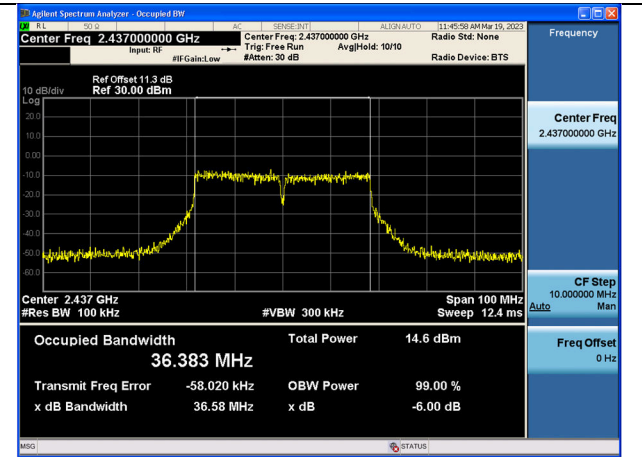

Test Mode:802.11n HT40 2452MHz Chain0

Test Mode:802.11n HT40 2422MHz Chain1

Test Mode:802.11n HT40 2437MHz Chain1

Test Mode:802.11n HT40 2452MHz Chain1

Test Mode: 802.11ax HE40

Test Mode:802.11ax HE40 2422MHz Chain0

Test Mode:802.11ax HE40 2437MHz Chain0

99% Bandwidth

| Test Mode | Antenna | 99% bandwidth(MHz) | | |
|---------------|---------|--------------------|--------------|---------------|
| | | Channel No.1 | Channel No.6 | Channel No.11 |
| | | 2412MHz | 2437MHz | 2462MHz |
| 802.11b | Chain0 | 13.119 | 13.330 | 13.101 |
| 802.11b | Chain1 | 13.154 | 13.239 | 13.048 |
| 802.11g | Chain0 | 16.875 | 17.016 | 16.840 |
| 802.11g | Chain1 | 16.811 | 16.892 | 16.934 |
| 802.11n HT20 | Chain0 | 17.936 | 18.111 | 17.960 |
| 802.11n HT20 | Chain1 | 18.108 | 18.043 | 17.929 |
| 802.11ax HE20 | Chain0 | 17.959 | 18.085 | 17.901 |
| 802.11ax HE20 | Chain1 | 17.987 | 19.182 | 19.146 |