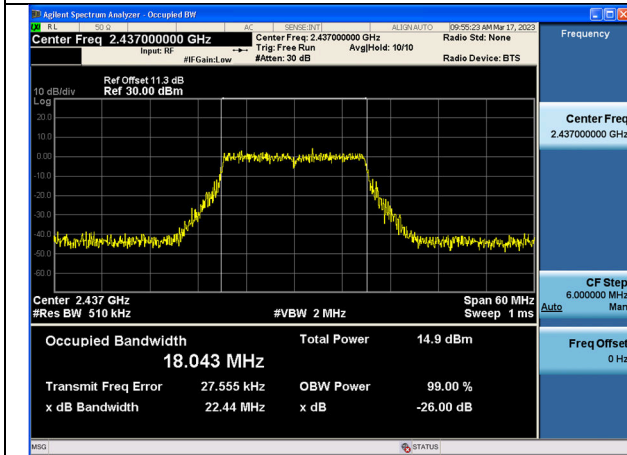

Test Mode: 802.11n HT20

Test Mode:802.11n HT20 2412MHz Chain0

Test Mode:802.11n HT20 2437MHz Chain0

Test Mode:802.11n HT20 2462MHz Chain0

Test Mode:802.11n HT20 2412MHz Chain1

Test Mode:802.11n HT20 2437MHz Chain1

Test Mode:802.11n HT20 2462MHz Chain1

Test Mode: 802.11ax HE20

Test Mode:802.11ax HE20 2412MHz Chain0

Test Mode:802.11ax HE20 2437MHz Chain0