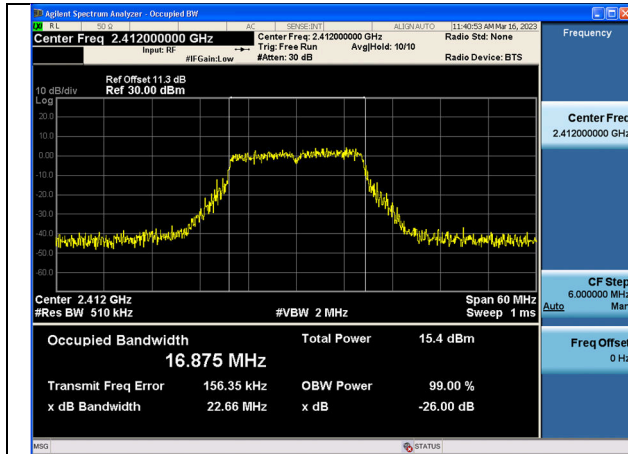

Test Mode: 802.11b

Test Mode:802.11b 2412MHz Chain0

Test Mode:802.11b 2437MHz Chain0

Test Mode:802.11b 2462MHz Chain0

Test Mode:802.11b 2412MHz Chain1

Test Mode:802.11b 2437MHz Chain1

Test Mode:802.11b 2462MHz Chain1

Test Mode: 802.11g

Test Mode:802.11g 2412MHz Chain0

Test Mode:802.11g 2437MHz Chain0

Test Mode:802.11g 2462MHz Chain0

Test Mode:802.11g 2412MHz Chain1

Test Mode:802.11g 2437MHz Chain1

Test Mode:802.11g 2462MHz Chain1