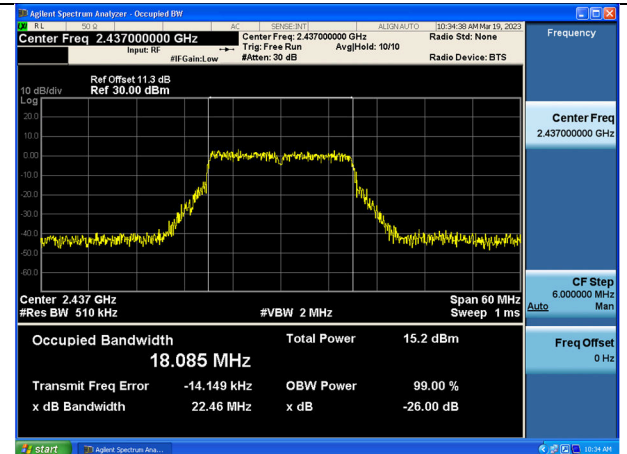

Test Mode: 802.11n HT20

Test Mode:802.11n HT20 2412MHz Chain0

Test Mode:802.11n HT20 2437MHz Chain0

Test Mode:802.11n HT20 2462MHz Chain0

Test Mode:802.11n HT20 2412MHz Chain1

Test Mode:802.11n HT20 2437MHz Chain1

Test Mode:802.11n HT20 2462MHz Chain1

Test Mode: 802.11ax HE20

Test Mode:802.11ax HE20 2412MHz Chain0

Test Mode:802.11ax HE20 2437MHz Chain0