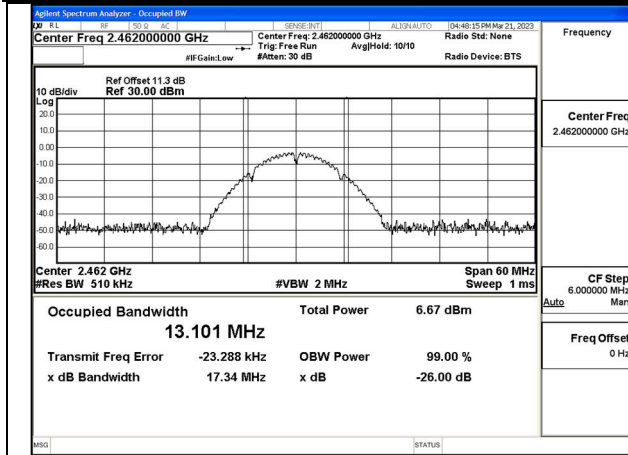

Test Mode:802.11b 2462MHz Chain0