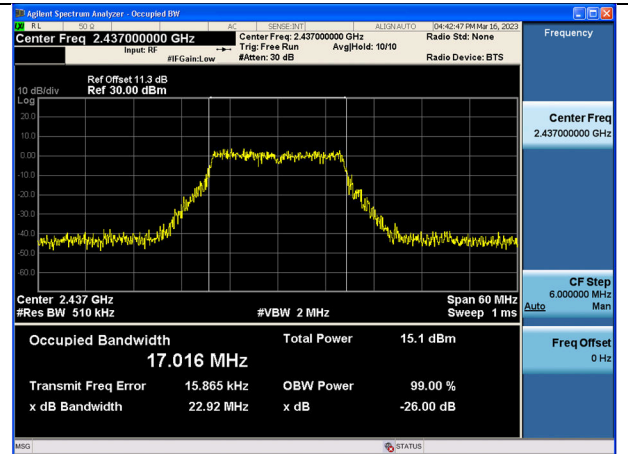

Test Mode: 802.11b

Test Mode:802.11b 2412MHz Chain0

Test Mode:802.11b 2437MHz Chain0

Test Mode:802.11b 2462MHz Chain0

Test Mode:802.11b 2412MHz Chain1

Test Mode:802.11b 2437MHz Chain1

Test Mode:802.11b 2462MHz Chain1

Test Mode: 802.11g

Test Mode:802.11g 2412MHz Chain0

Test Mode:802.11g 2437MHz Chain0

Test Mode:802.11g 2462MHz Chain0

Test Mode:802.11g 2412MHz Chain1

Test Mode:802.11g 2437MHz Chain1

Test Mode:802.11g 2462MHz Chain1