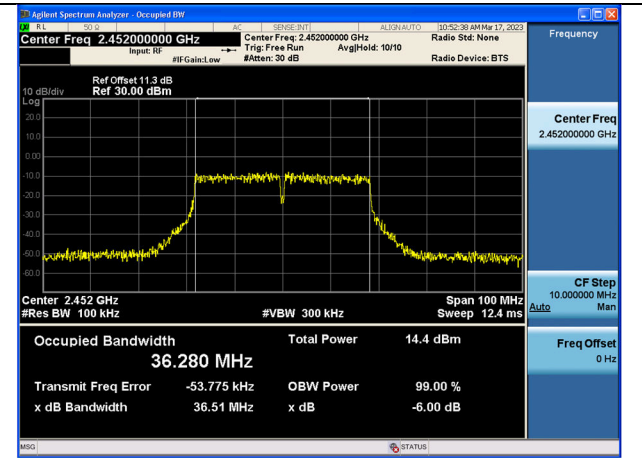

Test Mode:802.11n HT40 2452MHz Chain0

Test Mode:802.11n HT40 2422MHz Chain1

Test Mode:802.11n HT40 2437MHz Chain1

Test Mode:802.11n HT40 2452MHz Chain1

Test Mode: 802.11ax HE40

Test Mode:802.11ax HE40 2422MHz Chain0

Test Mode:802.11ax HE40 2437MHz Chain0

99% Bandwidth

| Test Mode | Antenna | 99% bandwidth(MHz) | | |
|---------------|---------|--------------------|--------------|---------------|
| | | Channel No.1 | Channel No.6 | Channel No.11 |
| | | 2412MHz | 2437MHz | 2462MHz |
| 802.11b | Chain0 | 13.119 | 13.330 | 13.101 |
| 802.11b | Chain1 | 13.154 | 13.239 | 13.048 |
| 802.11g | Chain0 | 16.875 | 17.016 | 16.840 |
| 802.11g | Chain1 | 16.811 | 16.892 | 16.934 |
| 802.11n HT20 | Chain0 | 17.936 | 18.111 | 17.960 |
| 802.11n HT20 | Chain1 | 18.108 | 18.043 | 17.929 |
| 802.11ax HE20 | Chain0 | 17.959 | 18.085 | 17.901 |
| 802.11ax HE20 | Chain1 | 17.987 | 19.182 | 19.146 |