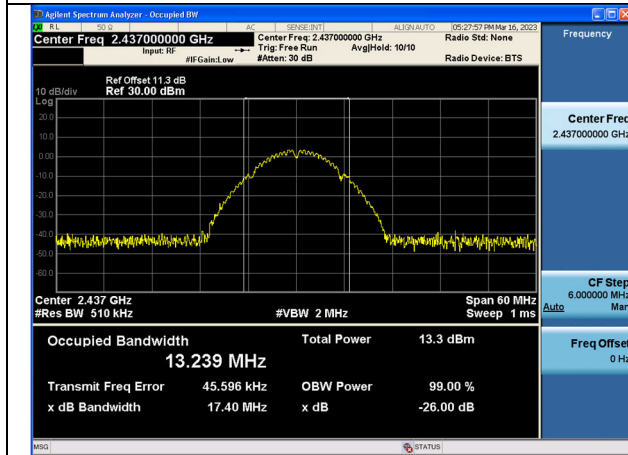

Test Mode: 802.11b

Test Mode:802.11b 2412MHz Chain0

Test Mode:802.11b 2437MHz Chain0

Test Mode:802.11b 2462MHz Chain0

Test Mode:802.11b 2412MHz Chain1

Test Mode:802.11b 2437MHz Chain1

Test Mode:802.11b 2462MHz Chain1

Test Mode: 802.11g

Test Mode:802.11g 2412MHz Chain0

Test Mode:802.11g 2437MHz Chain0

Test Mode:802.11g 2462MHz Chain0

Test Mode:802.11g 2412MHz Chain1

Test Mode:802.11g 2437MHz Chain1

Test Mode:802.11g 2462MHz Chain1