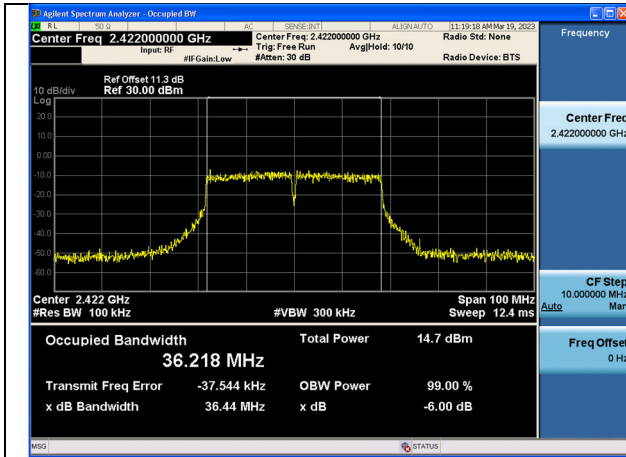

Test Mode:802.11n HT40 2452MHz Chain0

Test Mode:802.11n HT40 2422MHz Chain1

Test Mode:802.11n HT40 2437MHz Chain1

Test Mode:802.11n HT40 2452MHz Chain1

Test Mode: 802.11ax HE40

Test Mode:802.11ax HE40 2422MHz Chain0

Test Mode:802.11ax HE40 2437MHz Chain0

99% Bandwidth

| Test Mode | Antenna | 99% bandwidth(MHz) | | |
|---------------|---------|--------------------|--------------|---------------|
| | | Channel No.1 | Channel No.6 | Channel No.11 |
| | | 2412MHz | 2437MHz | 2462MHz |
| 802.11b | Chain0 | 13.119 | 13.330 | 13.101 |
| 802.11b | Chain1 | 13.154 | 13.239 | 13.048 |
| 802.11g | Chain0 | 16.875 | 17.016 | 16.840 |
| 802.11g | Chain1 | 16.811 | 16.892 | 16.934 |
| 802.11n HT20 | Chain0 | 17.936 | 18.111 | 17.960 |
| 802.11n HT20 | Chain1 | 18.108 | 18.043 | 17.929 |
| 802.11ax HE20 | Chain0 | 17.959 | 18.085 | 17.901 |
| 802.11ax HE20 | Chain1 | 17.987 | 19.182 | 19.146 |