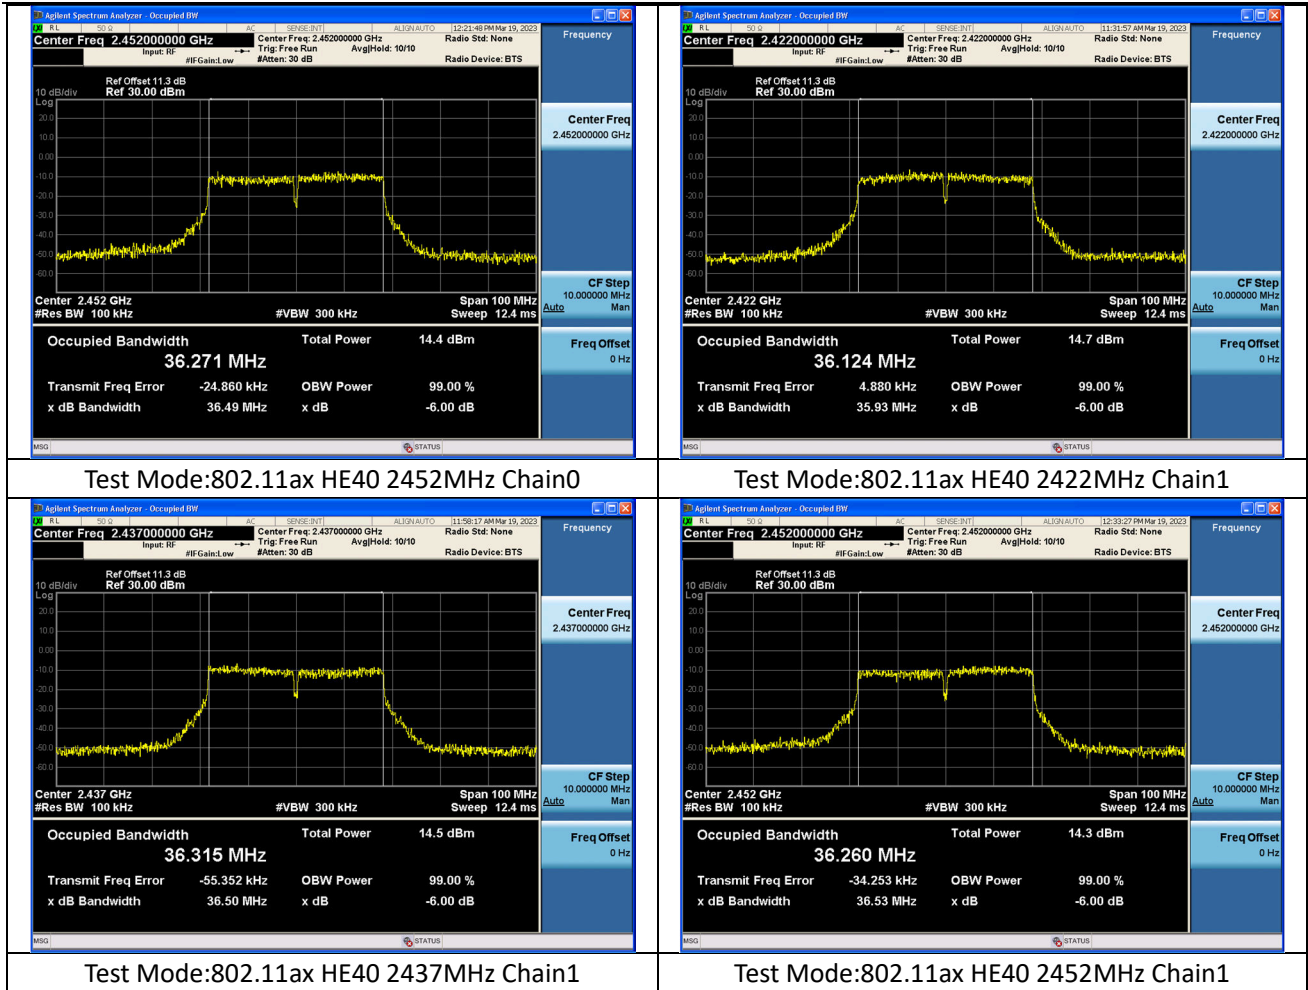

Test Mode:802.11n HT40 2452MHz Chain0

Test Mode:802.11n HT40 2422MHz Chain1

Test Mode:802.11n HT40 2437MHz Chain1

Test Mode:802.11n HT40 2452MHz Chain1

Test Mode: 802.11ax HE40

Test Mode:802.11ax HE40 2422MHz Chain0

Test Mode:802.11ax HE40 2437MHz Chain0

99% Bandwidth

| Test Mode | Antenna | 99% bandwidth(MHz) | | |
|---------------|---------|--------------------|--------------|---------------|
| | | Channel No.1 | Channel No.6 | Channel No.11 |
| | | 2412MHz | 2437MHz | 2462MHz |
| 802.11b | Chain0 | 13.119 | 13.330 | 13.101 |
| 802.11b | Chain1 | 13.154 | 13.239 | 13.048 |
| 802.11g | Chain0 | 16.875 | 17.016 | 16.840 |
| 802.11g | Chain1 | 16.811 | 16.892 | 16.934 |
| 802.11n HT20 | Chain0 | 17.936 | 18.111 | 17.960 |
| 802.11n HT20 | Chain1 | 18.108 | 18.043 | 17.929 |
| 802.11ax HE20 | Chain0 | 17.959 | 18.085 | 17.901 |
| 802.11ax HE20 | Chain1 | 17.987 | 19.182 | 19.146 |