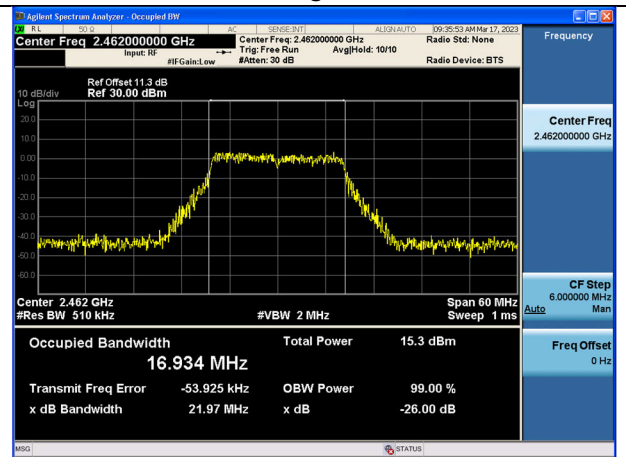

Test Mode: 802.11g

Test Mode:802.11g 2412MHz Chain0

Test Mode:802.11g 2437MHz Chain0

Test Mode:802.11g 2462MHz Chain0

Test Mode:802.11g 2412MHz Chain1

Test Mode:802.11g 2437MHz Chain1

Test Mode:802.11g 2462MHz Chain1

Test Mode: 802.11n HT20

Test Mode:802.11n HT20 2412MHz Chain0

Test Mode:802.11n HT20 2437MHz Chain0

Test Mode:802.11n HT20 2462MHz Chain0

Test Mode:802.11n HT20 2412MHz Chain1

Test Mode:802.11n HT20 2437MHz Chain1