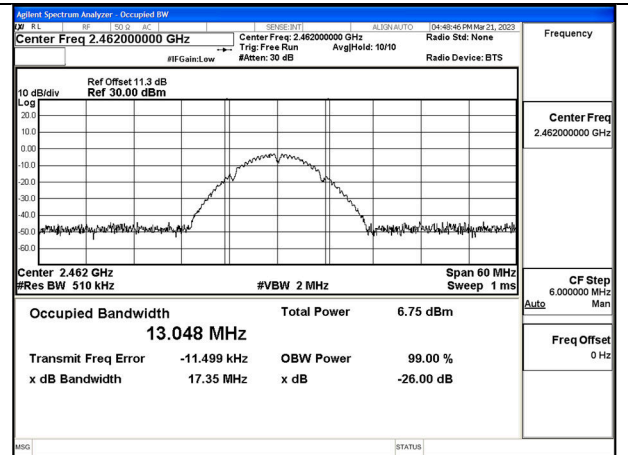

Test Mode: 802.11b

Test Mode:802.11b 2412MHz Chain0

Test Mode:802.11b 2437MHz Chain0

Test Mode:802.11b 2462MHz Chain0

Test Mode:802.11b 2412MHz Chain1

Test Mode:802.11b 2437MHz Chain1

Test Mode:802.11b 2462MHz Chain1

Test Mode: 802.11g

Test Mode:802.11g 2412MHz Chain0

Test Mode:802.11g 2437MHz Chain0

Test Mode:802.11g 2462MHz Chain0

Test Mode:802.11g 2412MHz Chain1

Test Mode:802.11g 2437MHz Chain1

Test Mode:802.11g 2462MHz Chain1