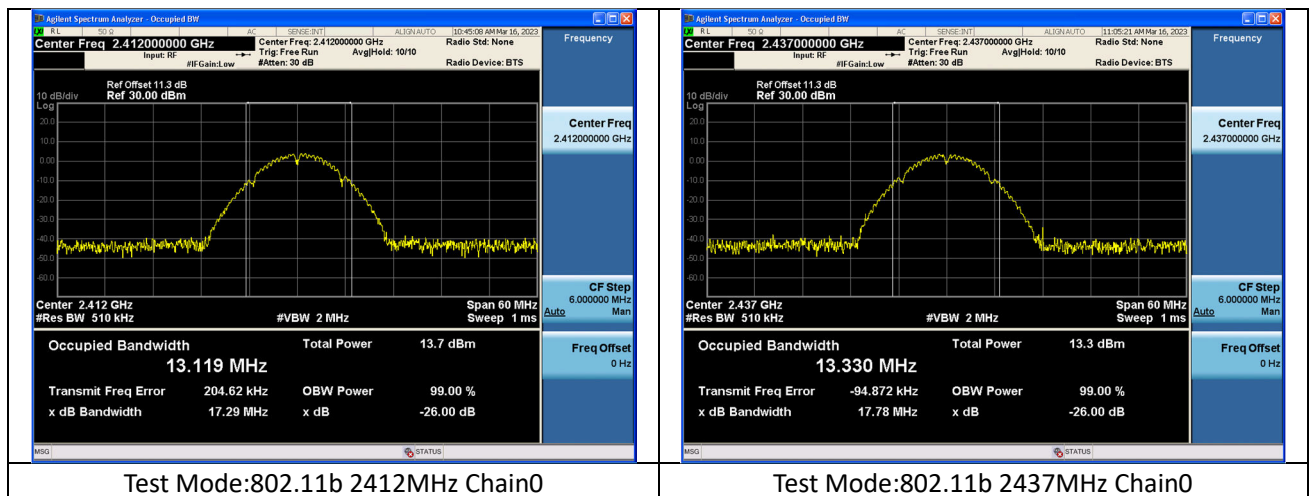

99% Bandwidth

Test Mode	Antenna	99% bandwidth(MHz)		
		Channel No.1	Channel No.6	Channel No.11
		2412MHz	2437MHz	2462MHz
802.11b	Chain0	13.119	13.330	13.101
802.11b	Chain1	13.154	13.239	13.048
802.11g	Chain0	16.875	17.016	16.840
802.11g	Chain1	16.811	16.892	16.934
802.11n HT20	Chain0	17.936	18.111	17.960
802.11n HT20	Chain1	18.108	18.043	17.929
802.11ax HE20	Chain0	17.959	18.085	17.901
802.11ax HE20	Chain1	17.987	19.182	19.146

Test Mode	Antenna	99% bandwidth(MHz)		
		Channel No.3	Channel No.6	Channel No.9
		2422MHz	2437MHz	2452MHz
802.11n HT40	Chain0	36.261	36.474	36.345
802.11n HT40	Chain1	36.470	36.525	36.329
802.11ax HE40	Chain0	36.386	36.526	36.382
802.11ax HE40	Chain1	36.272	36.481	36.311

Test Mode: 802.11b

Test Mode:802.11b 2412MHz Chain0

Test Mode:802.11b 2437MHz Chain0