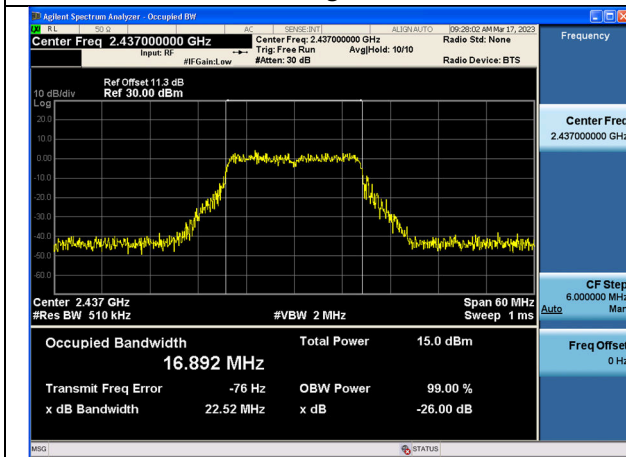

Test Mode: 802.11g

Test Mode:802.11g 2412MHz Chain0

Test Mode:802.11g 2437MHz Chain0

Test Mode:802.11g 2462MHz Chain0

Test Mode:802.11g 2412MHz Chain1

Test Mode:802.11g 2437MHz Chain1

Test Mode:802.11g 2462MHz Chain1