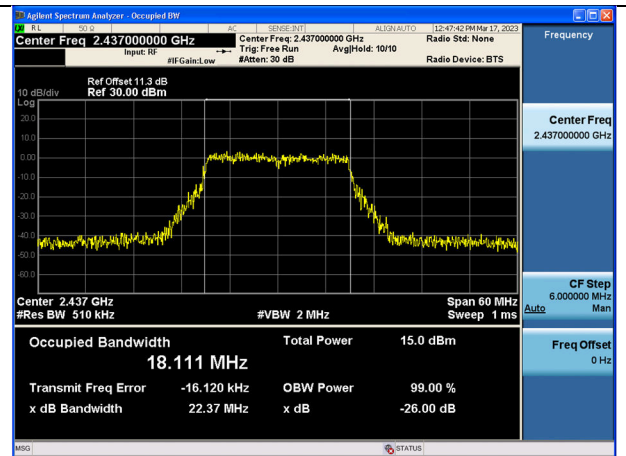

Test Mode: 802.11g

Test Mode:802.11g 2412MHz Chain0

Test Mode:802.11g 2437MHz Chain0

Test Mode:802.11g 2462MHz Chain0

Test Mode:802.11g 2412MHz Chain1

Test Mode:802.11g 2437MHz Chain1

Test Mode:802.11g 2462MHz Chain1

Test Mode: 802.11n HT20

Test Mode:802.11n HT20 2412MHz Chain0

Test Mode:802.11n HT20 2437MHz Chain0

Test Mode:802.11n HT20 2462MHz Chain0

Test Mode:802.11n HT20 2412MHz Chain1

Test Mode:802.11n HT20 2437MHz Chain1