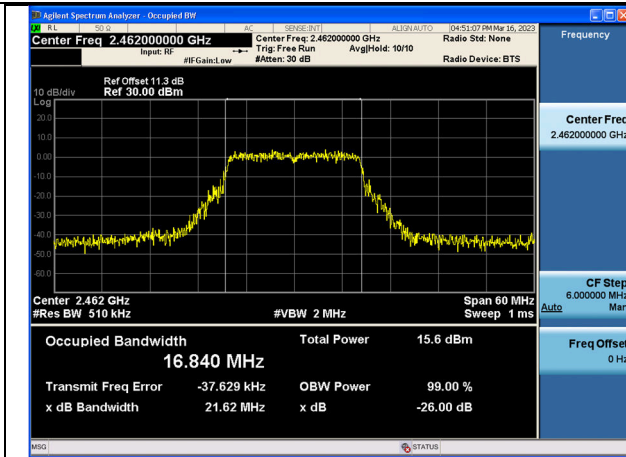

Test Mode: 802.11b

Test Mode:802.11b 2412MHz Chain0

Test Mode:802.11b 2437MHz Chain0

Test Mode:802.11b 2462MHz Chain0

Test Mode:802.11b 2412MHz Chain1

Test Mode:802.11b 2437MHz Chain1

Test Mode:802.11b 2462MHz Chain1

Test Mode: 802.11g

Test Mode:802.11g 2412MHz Chain0

Test Mode:802.11g 2437MHz Chain0

Test Mode:802.11g 2462MHz Chain0

Test Mode:802.11g 2412MHz Chain1

Test Mode:802.11g 2437MHz Chain1

Test Mode:802.11g 2462MHz Chain1