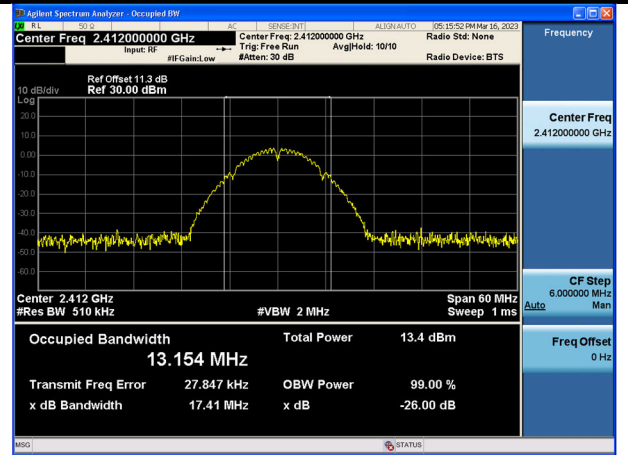

Test Mode: 802.11b

Test Mode:802.11b 2412MHz Chain0

Test Mode:802.11b 2437MHz Chain0

Test Mode:802.11b 2462MHz Chain0

Test Mode:802.11b 2412MHz Chain1

Test Mode:802.11b 2437MHz Chain1

Test Mode:802.11b 2462MHz Chain1

Test Mode: 802.11g

Test Mode:802.11g 2412MHz Chain0

Test Mode:802.11g 2437MHz Chain0

Test Mode:802.11g 2462MHz Chain0

Test Mode:802.11g 2412MHz Chain1

Test Mode:802.11g 2437MHz Chain1

Test Mode:802.11g 2462MHz Chain1