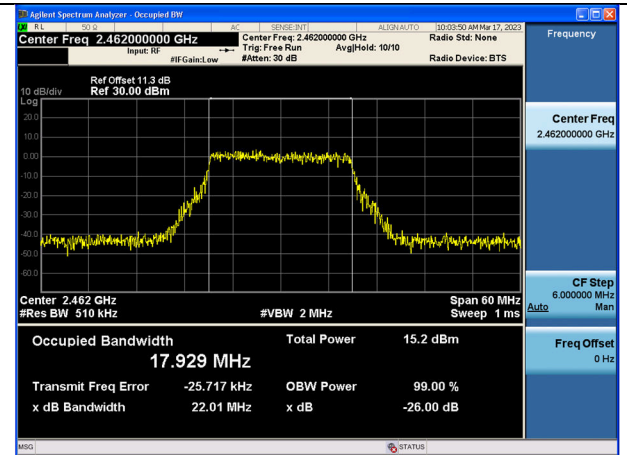

Test Mode: 802.11n HT20

Test Mode:802.11n HT20 2412MHz Chain0

Test Mode:802.11n HT20 2437MHz Chain0

Test Mode:802.11n HT20 2462MHz Chain0

Test Mode:802.11n HT20 2412MHz Chain1

Test Mode:802.11n HT20 2437MHz Chain1

Test Mode:802.11n HT20 2462MHz Chain1

Test Mode: 802.11ax HE20

Test Mode:802.11ax HE20 2412MHz Chain0

Test Mode:802.11ax HE20 2437MHz Chain0