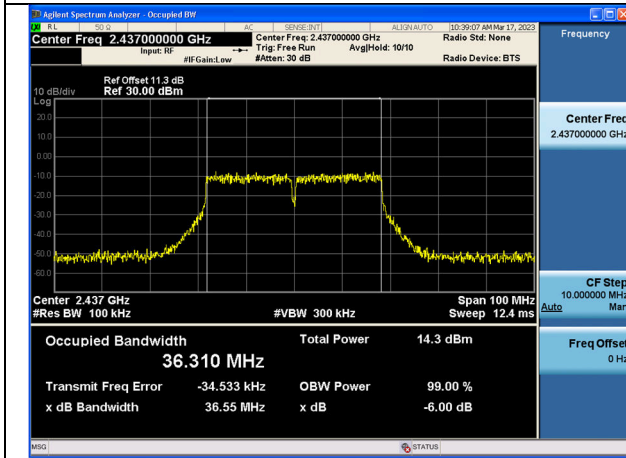

Test Mode:802.11n HT40 2452MHz Chain0

Test Mode:802.11n HT40 2422MHz Chain1

Test Mode:802.11n HT40 2437MHz Chain1

Test Mode:802.11n HT40 2452MHz Chain1

Test Mode: 802.11ax HE40

Test Mode:802.11ax HE40 2422MHz Chain0

Test Mode:802.11ax HE40 2437MHz Chain0

99% Bandwidth

| Test Mode | Antenna | 99% bandwidth(MHz) | | |
|---------------|---------|--------------------|--------------|---------------|
| | | Channel No.1 | Channel No.6 | Channel No.11 |
| | | 2412MHz | 2437MHz | 2462MHz |
| 802.11b | Chain0 | 13.119 | 13.330 | 13.101 |
| 802.11b | Chain1 | 13.154 | 13.239 | 13.048 |
| 802.11g | Chain0 | 16.875 | 17.016 | 16.840 |
| 802.11g | Chain1 | 16.811 | 16.892 | 16.934 |
| 802.11n HT20 | Chain0 | 17.936 | 18.111 | 17.960 |
| 802.11n HT20 | Chain1 | 18.108 | 18.043 | 17.929 |
| 802.11ax HE20 | Chain0 | 17.959 | 18.085 | 17.901 |
| 802.11ax HE20 | Chain1 | 17.987 | 19.182 | 19.146 |