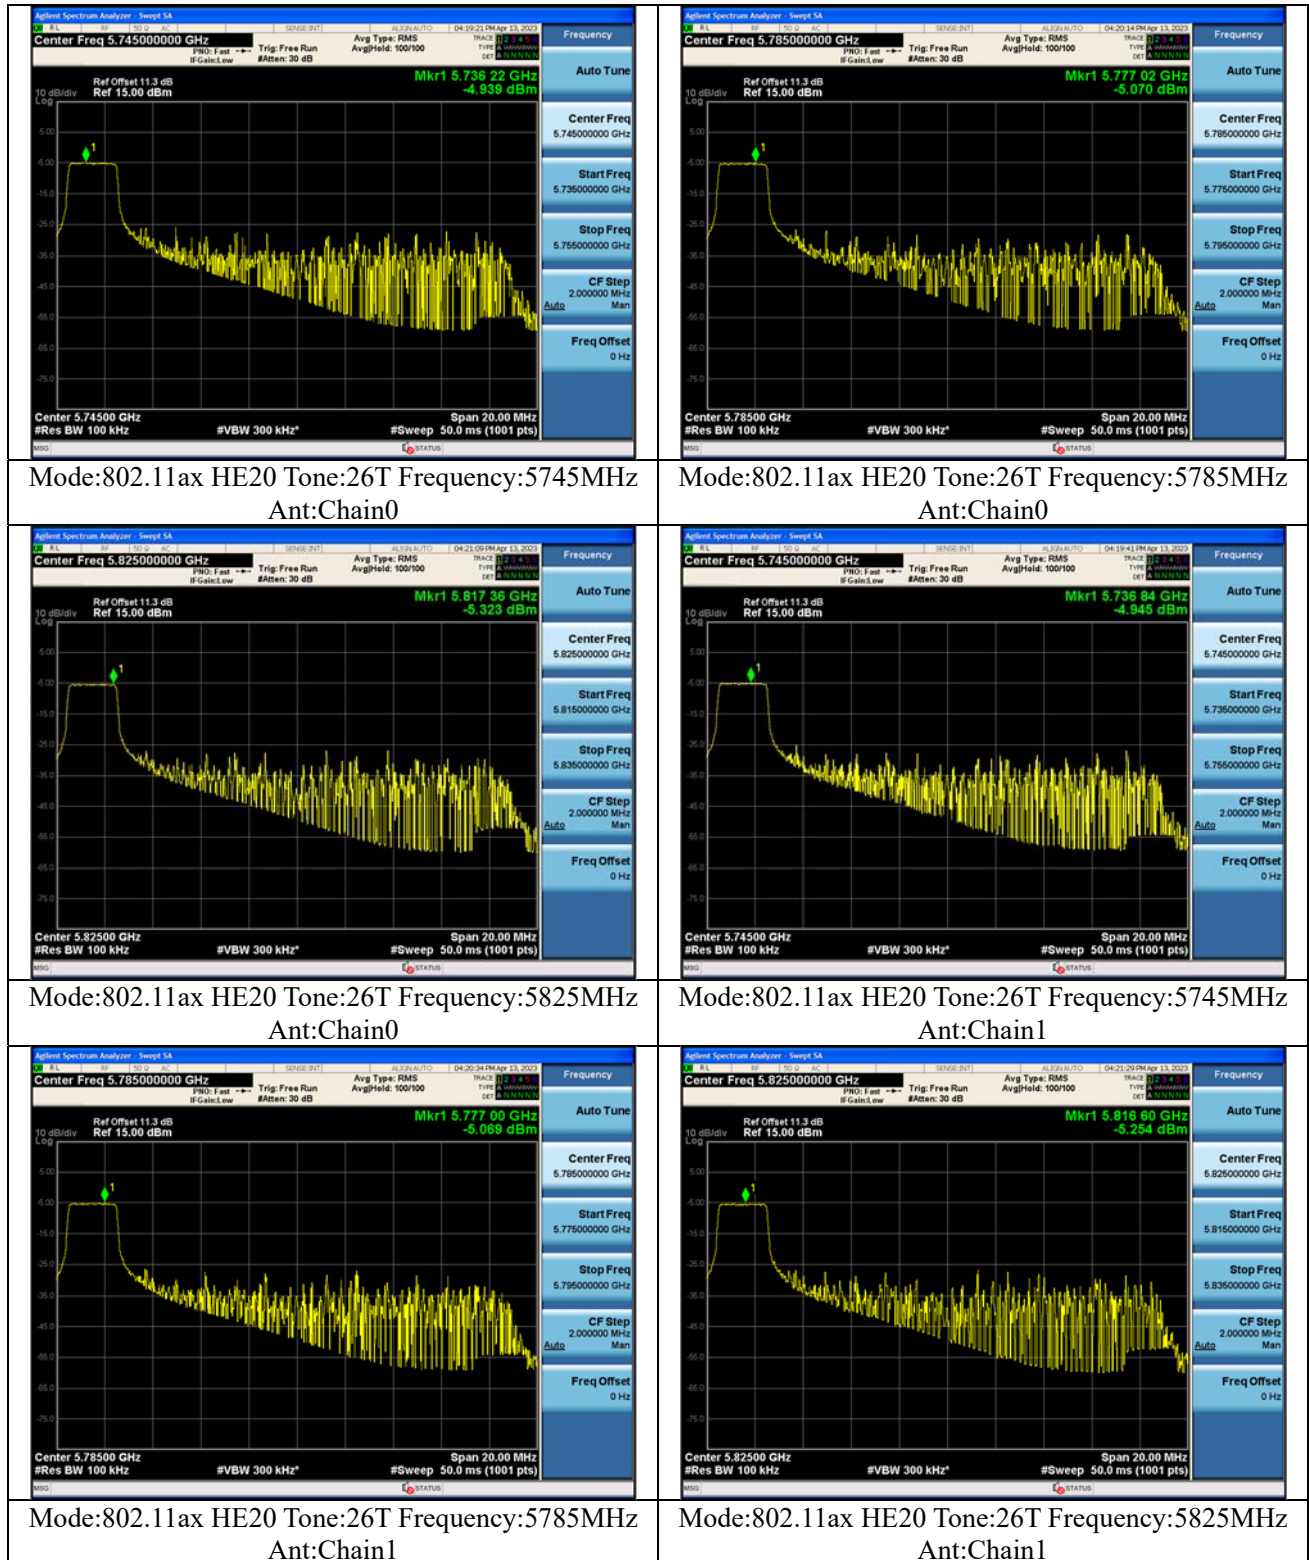

Test Mode: 802.11ax HE20

Mode:802.11ax HE20 Tone:106T  
Frequency:5745MHz Ant:Chain0

Mode:802.11ax HE20 Tone:106T  
Frequency:5785MHz Ant:Chain0

Mode:802.11ax HE20 Tone:106T  
Frequency:5825MHz Ant:Chain0

Mode:802.11ax HE20 Tone:106T  
Frequency:5745MHz Ant:Chain1

Mode:802.11ax HE20 Tone:106T  
Frequency:5785MHz Ant:Chain1

Mode:802.11ax HE20 Tone:106T  
Frequency:5825MHz Ant:Chain1

Mode:802.11ax HE20 Tone:242T  
Frequency:5745MHz Ant:Chain0

Mode:802.11ax HE20 Tone:242T  
Frequency:5785MHz Ant:Chain0

Mode:802.11ax HE20 Tone:242T  
Frequency:5825MHz Ant:Chain0

Mode:802.11ax HE20 Tone:242T  
Frequency:5745MHz Ant:Chain1

Mode:802.11ax HE20 Tone:242T  
Frequency:5785MHz Ant:Chain1