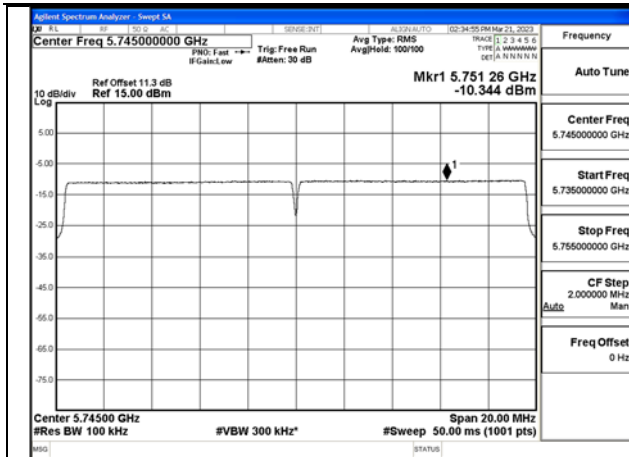

Test Mode: 802.11ax HE20

Mode:802.11ax HE20 Tone:106T  
Frequency:5745MHz Ant:Chain0

Mode:802.11ax HE20 Tone:106T  
Frequency:5785MHz Ant:Chain0

Mode:802.11ax HE20 Tone:106T  
Frequency:5825MHz Ant:Chain0

Mode:802.11ax HE20 Tone:106T  
Frequency:5745MHz Ant:Chain1

Mode:802.11ax HE20 Tone:106T  
Frequency:5785MHz Ant:Chain1

Mode:802.11ax HE20 Tone:106T  
Frequency:5825MHz Ant:Chain1

Mode:802.11ax HE20 Tone:242T  
Frequency:5745MHz Ant:Chain0