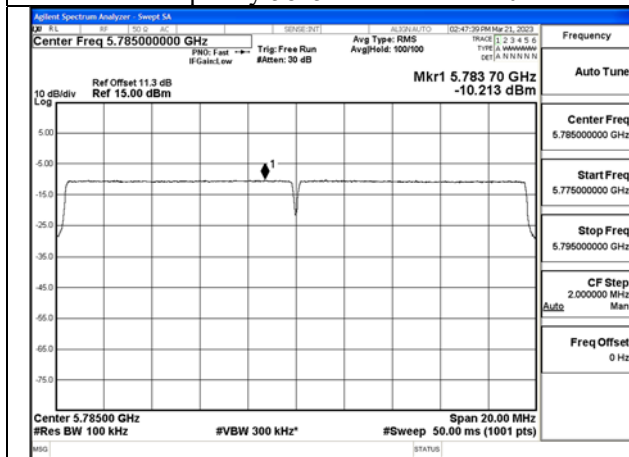

Mode:802.11ax HE20 Tone:106T  
Frequency:5745MHz Ant:Chain1

Mode:802.11ax HE20 Tone:106T  
Frequency:5785MHz Ant:Chain1

Mode:802.11ax HE20 Tone:106T  
Frequency:5825MHz Ant:Chain1

Mode:802.11ax HE20 Tone:242T  
Frequency:5745MHz Ant:Chain0

Mode:802.11ax HE20 Tone:242T  
Frequency:5785MHz Ant:Chain0

Mode:802.11ax HE20 Tone:242T  
Frequency:5825MHz Ant:Chain0

Mode:802.11ax HE20 Tone:242T  
Frequency:5745MHz Ant:Chain1

Mode:802.11ax HE20 Tone:242T  
Frequency:5785MHz Ant:Chain1