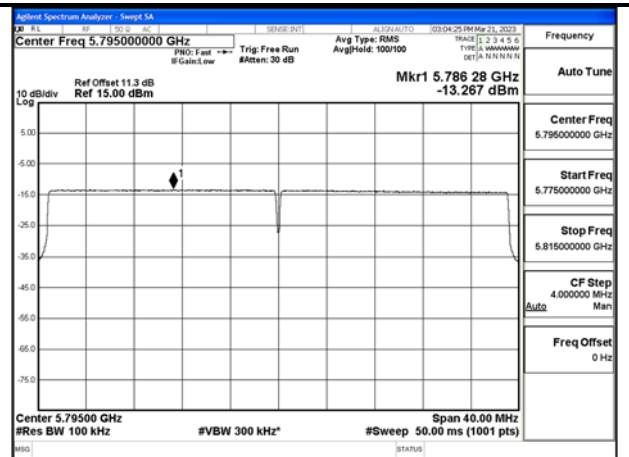

Mode:802.11ax HE40 Tone:242T  
Frequency:5755MHz Ant:Chain1

Mode:802.11ax HE40 Tone:242T  
Frequency:5795MHz Ant:Chain1

Mode:802.11ax HE40 Tone:484T  
Frequency:5755MHz Ant:Chain0

Mode:802.11ax HE40 Tone:484T  
Frequency:5795MHz Ant:Chain0

Mode:802.11ax HE40 Tone:484T  
Frequency:5755MHz Ant:Chain1

Mode:802.11ax HE40 Tone:484T  
Frequency:5795MHz Ant:Chain1

Test Mode: 802.11ac VHT80

Mode:802.11ac VHT80 Frequency:5775MHz  
Ant:Chain0

Mode:802.11ac VHT80 Frequency:5775MHz  
Ant:Chain1