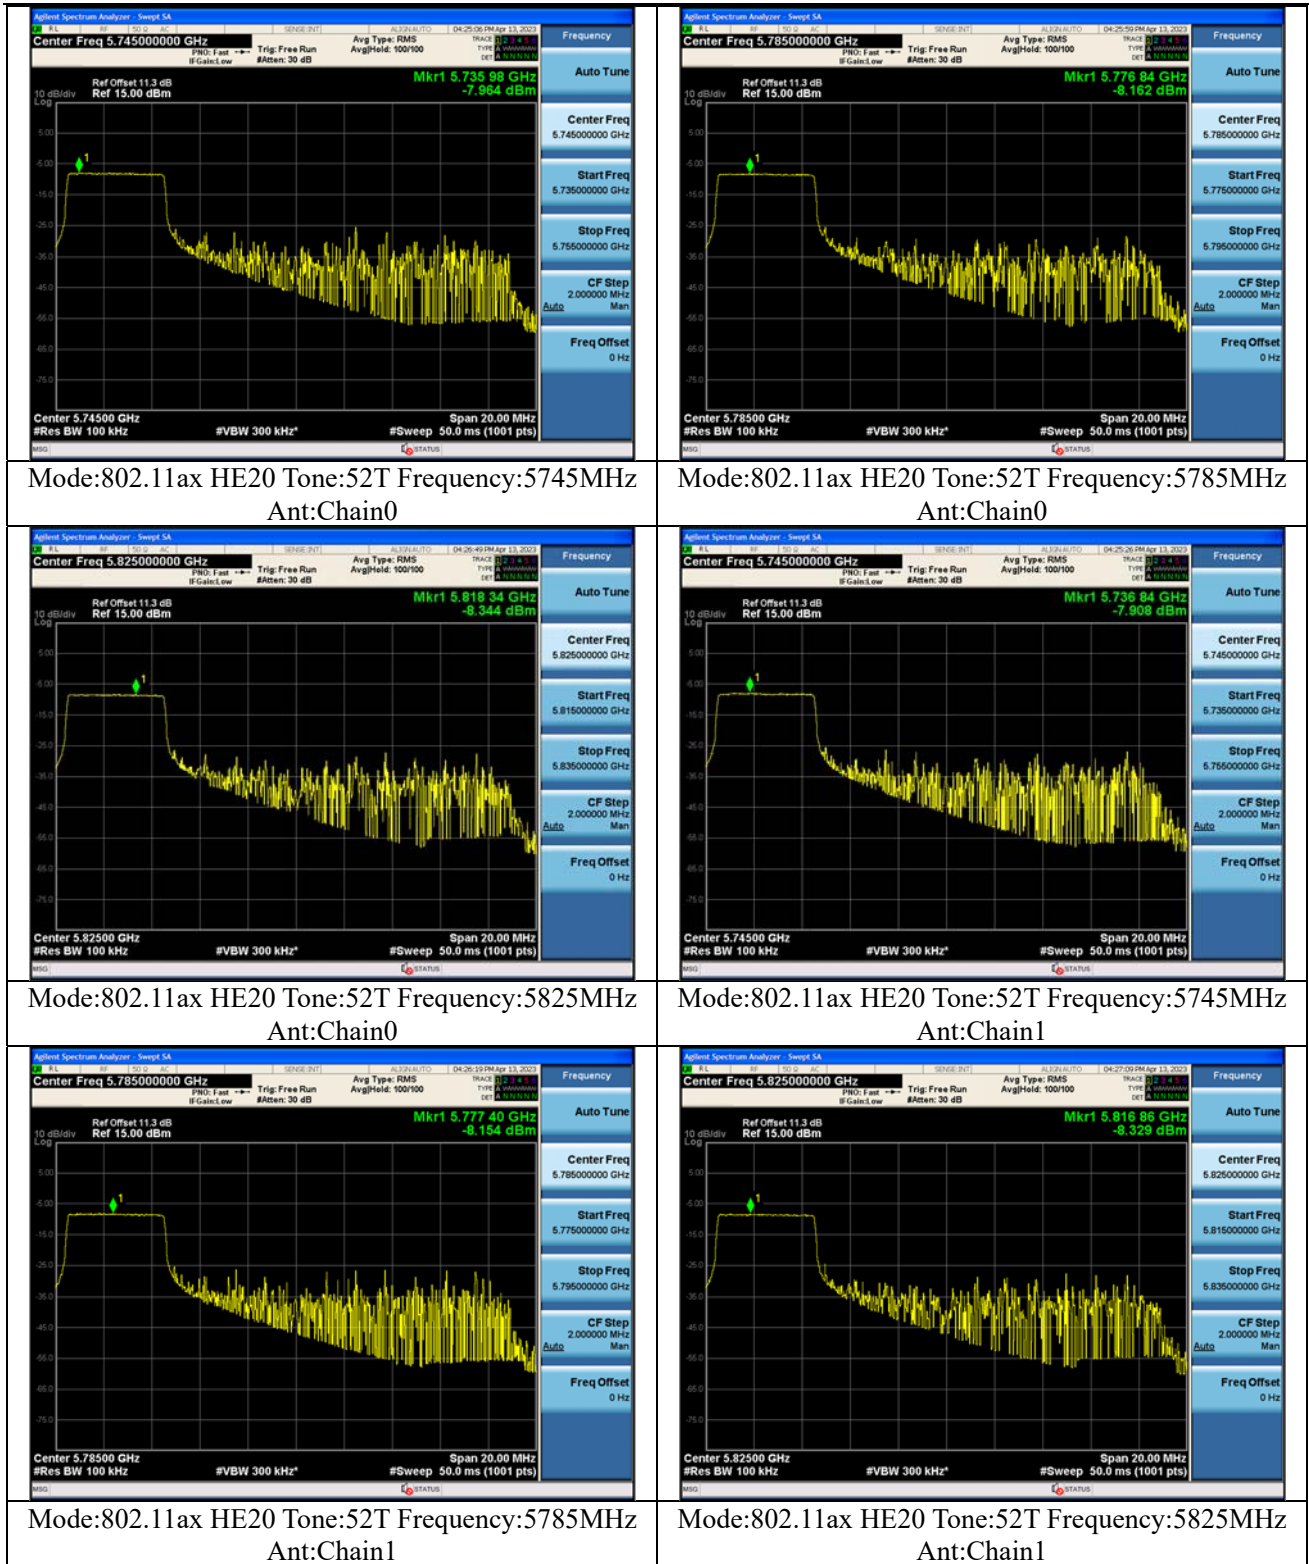

Test Mode: 802.11ax HE20

Mode:802.11ax HE20 Tone:106T  
Frequency:5745MHz Ant:Chain0

Mode:802.11ax HE20 Tone:106T  
Frequency:5785MHz Ant:Chain0

Mode:802.11ax HE20 Tone:106T  
Frequency:5825MHz Ant:Chain0

Mode:802.11ax HE20 Tone:106T  
Frequency:5745MHz Ant:Chain1

Mode:802.11ax HE20 Tone:106T  
Frequency:5785MHz Ant:Chain1

Mode:802.11ax HE20 Tone:106T  
Frequency:5825MHz Ant:Chain1

Mode:802.11ax HE20 Tone:242T  
Frequency:5745MHz Ant:Chain0

Mode:802.11ax HE20 Tone:242T  
Frequency:5785MHz Ant:Chain0

Mode:802.11ax HE20 Tone:242T  
Frequency:5825MHz Ant:Chain0

Mode:802.11ax HE20 Tone:242T  
Frequency:5745MHz Ant:Chain1

Mode:802.11ax HE20 Tone:242T  
Frequency:5785MHz Ant:Chain1