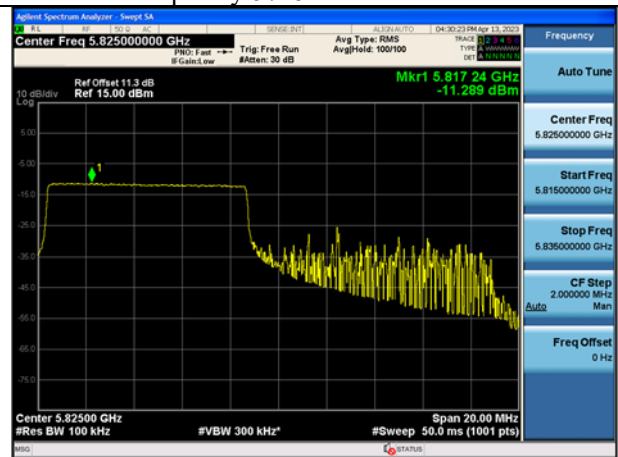

Test Mode: 802.11ax HE20

Mode:802.11ax HE20 Tone:106T  
Frequency:5745MHz Ant:Chain0

Mode:802.11ax HE20 Tone:106T  
Frequency:5785MHz Ant:Chain0

Mode:802.11ax HE20 Tone:106T  
Frequency:5825MHz Ant:Chain0

Mode:802.11ax HE20 Tone:106T  
Frequency:5745MHz Ant:Chain1

Mode:802.11ax HE20 Tone:106T  
Frequency:5785MHz Ant:Chain1

Mode:802.11ax HE20 Tone:106T  
Frequency:5825MHz Ant:Chain1

Mode:802.11ax HE20 Tone:242T  
Frequency:5745MHz Ant:Chain0