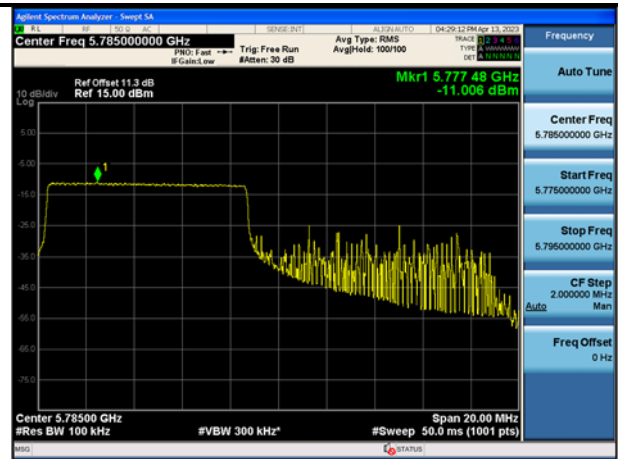

Test Mode: 802.11ax HE20

Mode:802.11ax HE20 Tone:106T  
Frequency:5745MHz Ant:Chain0

Mode:802.11ax HE20 Tone:106T  
Frequency:5785MHz Ant:Chain0

Mode:802.11ax HE20 Tone:106T  
Frequency:5825MHz Ant:Chain0

Mode:802.11ax HE20 Tone:106T  
Frequency:5745MHz Ant:Chain1

Mode:802.11ax HE20 Tone:106T  
Frequency:5785MHz Ant:Chain1

Mode:802.11ax HE20 Tone:106T  
Frequency:5825MHz Ant:Chain1

Mode:802.11ax HE20 Tone:242T  
Frequency:5745MHz Ant:Chain0