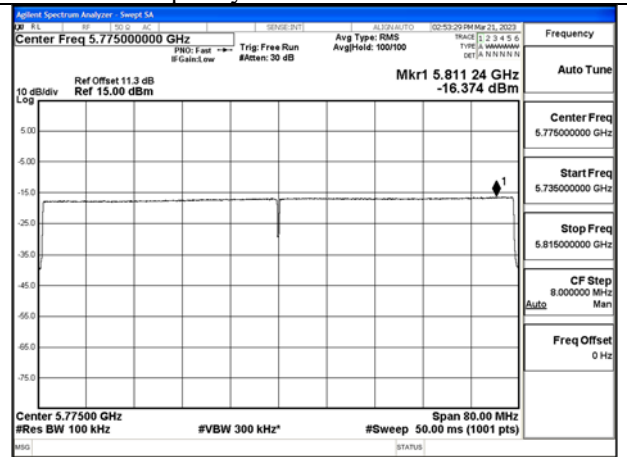

Mode:802.11ax HE80 Tone:106T  
Frequency:5775MHz Ant:Chain0

Mode:802.11ax HE80 Tone:106T  
Frequency:5775MHz Ant:Chain1

Mode:802.11ax HE80 Tone:242T  
Frequency:5775MHz Ant:Chain0

Mode:802.11ax HE80 Tone:242T  
Frequency:5775MHz Ant:Chain1

Mode:802.11ax HE80 Tone:484T  
Frequency:5775MHz Ant:Chain0

Mode:802.11ax HE80 Tone:484T  
Frequency:5775MHz Ant:Chain1

Mode:802.11ax HE80 Tone:996T  
Frequency:5775MHz Ant:Chain0

Mode:802.11ax HE80 Tone:996T  
Frequency:5775MHz Ant:Chain1