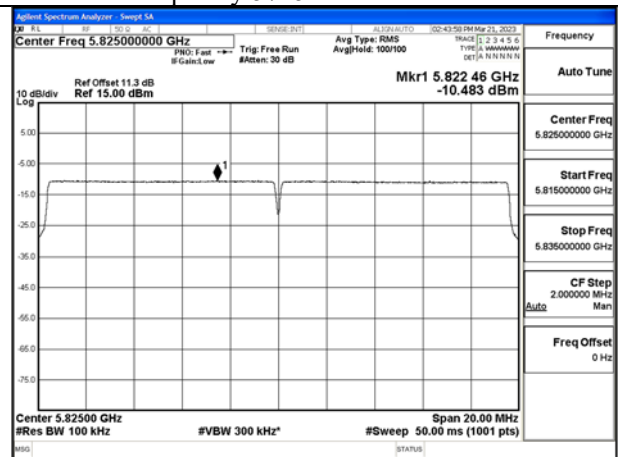

Mode:802.11ax HE20 Tone:242T  
Frequency:5785MHz Ant:Chain0

Mode:802.11ax HE20 Tone:242T  
Frequency:5825MHz Ant:Chain0

Mode:802.11ax HE20 Tone:242T  
Frequency:5745MHz Ant:Chain1

Mode:802.11ax HE20 Tone:242T  
Frequency:5785MHz Ant:Chain1

Mode:802.11ax HE20 Tone:242T  
Frequency:5825MHz Ant:Chain1

Test Mode: 802.11n HT40

Test Mode: 802.11ac VHT40

Test Mode: 802.11ax HE40

Mode:802.11ax HE40 Tone:242T  
Frequency:5755MHz Ant:Chain0

Mode:802.11ax HE40 Tone:242T  
Frequency:5795MHz Ant:Chain0