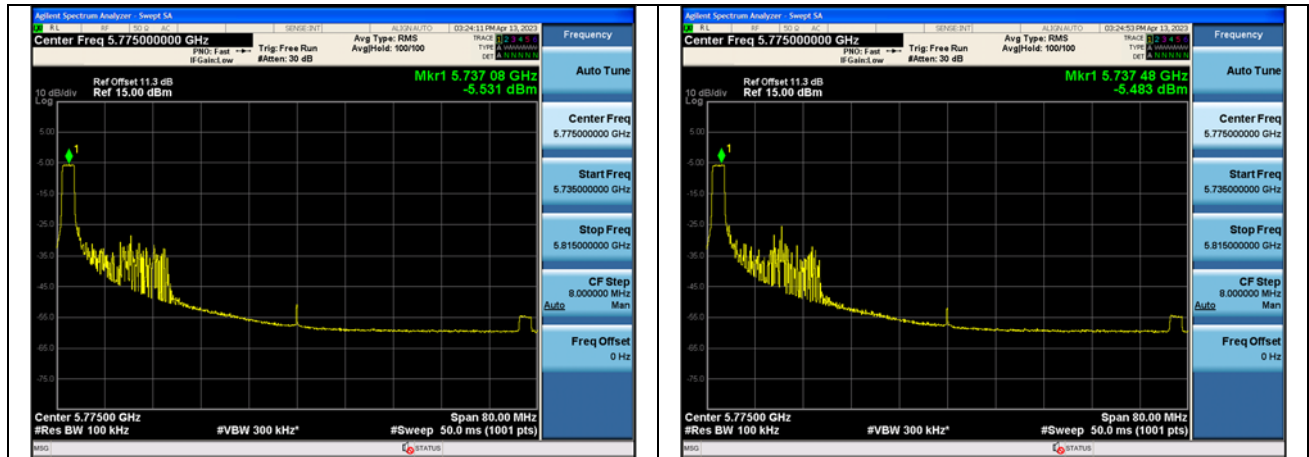

Mode:802.11ax HE40 Tone:242T  
Frequency:5755MHz Ant:Chain1

Mode:802.11ax HE40 Tone:242T  
Frequency:5795MHz Ant:Chain1

Mode:802.11ax HE40 Tone:484T  
Frequency:5755MHz Ant:Chain0

Mode:802.11ax HE40 Tone:484T  
Frequency:5795MHz Ant:Chain0

Mode:802.11ax HE40 Tone:484T  
Frequency:5755MHz Ant:Chain1

Mode:802.11ax HE40 Tone:484T  
Frequency:5795MHz Ant:Chain1

Test Mode: 802.11ac VHT80

Mode:802.11ac VHT80 Frequency:5775MHz  
Ant:Chain0

Mode:802.11ac VHT80 Frequency:5775MHz  
Ant:Chain1

Test Mode: 802.11ax HE80

Mode:802.11ax HE80 Tone:26T Frequency:5775MHz  
Ant:Chain0

Mode:802.11ax HE80 Tone:26T Frequency:5775MHz  
Ant:Chain1

Mode:802.11ax HE80 Tone:52T Frequency:5775MHz  
Ant:Chain0

Mode:802.11ax HE80 Tone:52T Frequency:5775MHz  
Ant:Chain1