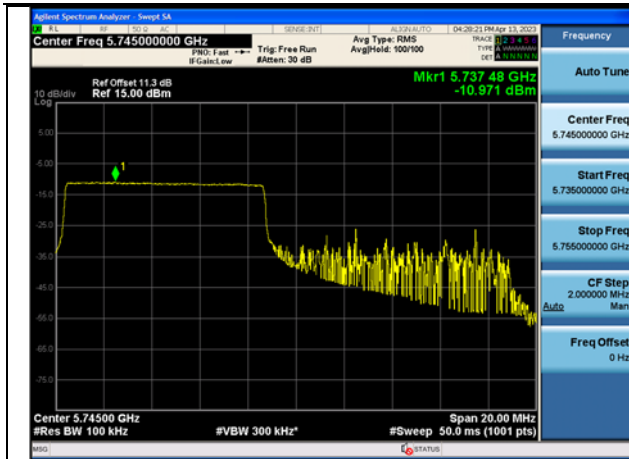

Test Mode: 802.11ax HE20

Mode:802.11ax HE20 Tone:106T  
Frequency:5745MHz Ant:Chain0

Mode:802.11ax HE20 Tone:106T  
Frequency:5785MHz Ant:Chain0

Mode:802.11ax HE20 Tone:106T  
Frequency:5825MHz Ant:Chain0

Mode:802.11ax HE20 Tone:106T  
Frequency:5745MHz Ant:Chain1

Mode:802.11ax HE20 Tone:106T  
Frequency:5785MHz Ant:Chain1

Mode:802.11ax HE20 Tone:106T  
Frequency:5825MHz Ant:Chain1

Mode:802.11ax HE20 Tone:242T  
Frequency:5745MHz Ant:Chain0