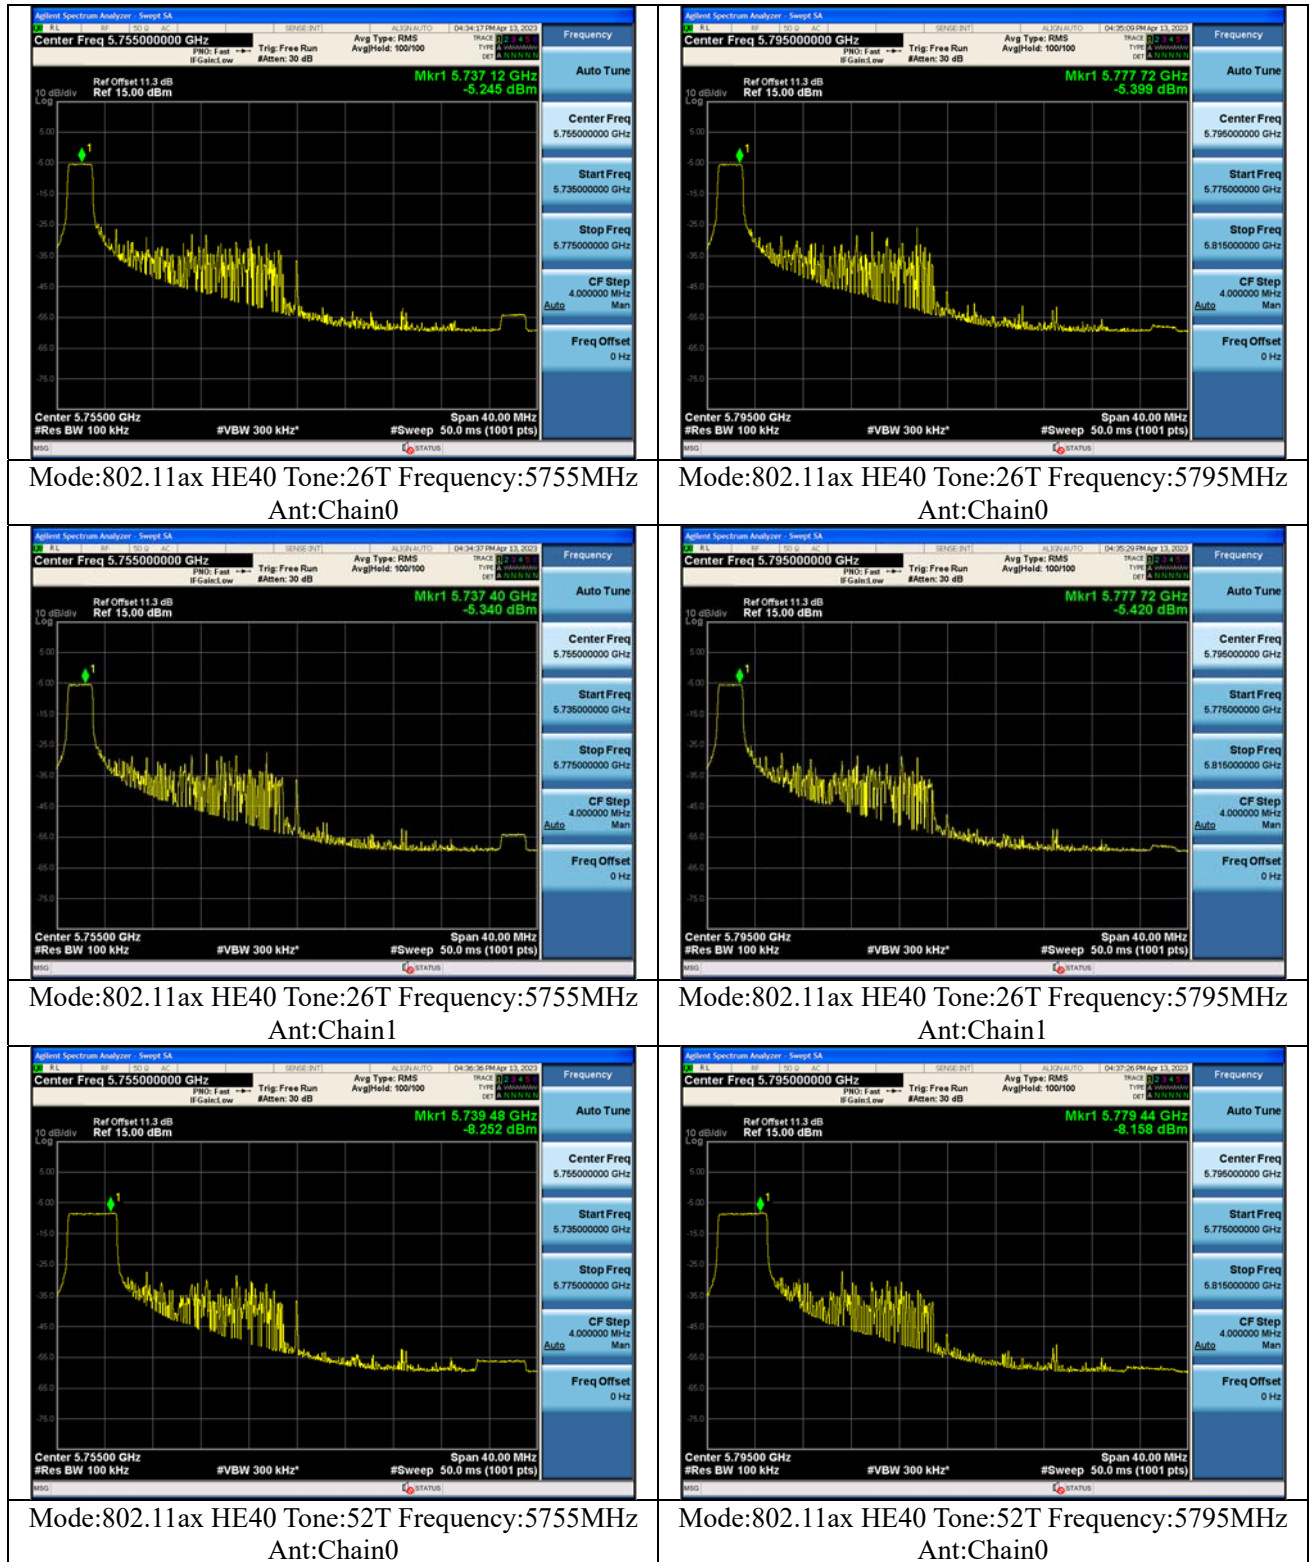

Mode:802.11ax HE20 Tone:242T  
Frequency:5785MHz Ant:Chain0

Mode:802.11ax HE20 Tone:242T  
Frequency:5825MHz Ant:Chain0

Mode:802.11ax HE20 Tone:242T  
Frequency:5745MHz Ant:Chain1

Mode:802.11ax HE20 Tone:242T  
Frequency:5785MHz Ant:Chain1

Mode:802.11ax HE20 Tone:242T  
Frequency:5825MHz Ant:Chain1

Test Mode: 802.11n HT40

Test Mode: 802.11ac VHT40

Test Mode: 802.11ax HE40

Mode:802.11ax HE40 Tone:242T  
Frequency:5755MHz Ant:Chain0

Mode:802.11ax HE40 Tone:242T  
Frequency:5795MHz Ant:Chain0

Mode:802.11ax HE40 Tone:242T  
Frequency:5755MHz Ant:Chain1

Mode:802.11ax HE40 Tone:242T  
Frequency:5795MHz Ant:Chain1

Mode:802.11ax HE40 Tone:484T  
Frequency:5755MHz Ant:Chain0

Mode:802.11ax HE40 Tone:484T  
Frequency:5795MHz Ant:Chain0