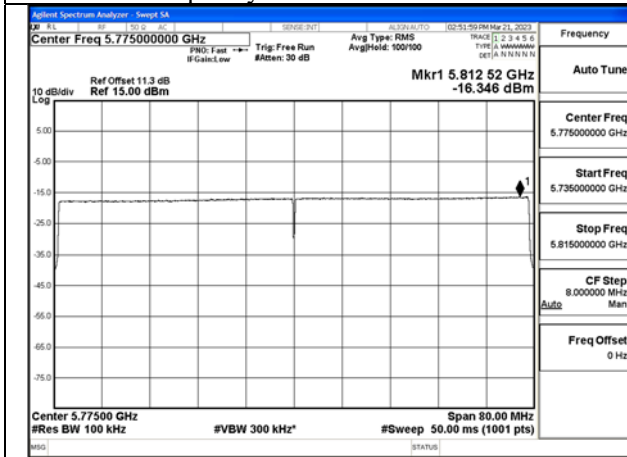

Test Mode: 802.11ax HE80

Mode:802.11ax HE80 Tone:26T Frequency:5775MHz  
Ant:Chain0

Mode:802.11ax HE80 Tone:26T Frequency:5775MHz  
Ant:Chain1

Mode:802.11ax HE80 Tone:52T Frequency:5775MHz  
Ant:Chain0

Mode:802.11ax HE80 Tone:52T Frequency:5775MHz  
Ant:Chain1

Mode:802.11ax HE80 Tone:106T  
Frequency:5775MHz Ant:Chain0

Mode:802.11ax HE80 Tone:106T  
Frequency:5775MHz Ant:Chain1

Mode:802.11ax HE80 Tone:242T  
Frequency:5775MHz Ant:Chain0

Mode:802.11ax HE80 Tone:242T  
Frequency:5775MHz Ant:Chain1

Mode:802.11ax HE80 Tone:484T  
Frequency:5775MHz Ant:Chain0

Mode:802.11ax HE80 Tone:484T  
Frequency:5775MHz Ant:Chain1

Mode:802.11ax HE80 Tone:996T  
Frequency:5775MHz Ant:Chain0

Mode:802.11ax HE80 Tone:996T  
Frequency:5775MHz Ant:Chain1