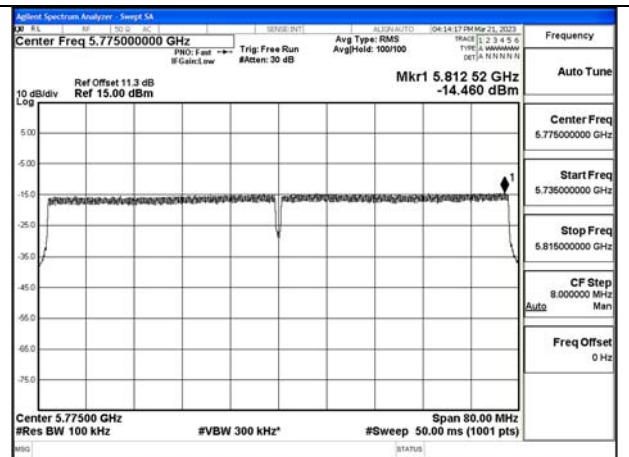

Mode:802.11ax HE40 Tone:484T  
Frequency:5755MHz Ant:Chain1

Mode:802.11ax HE40 Tone:484T  
Frequency:5795MHz Ant:Chain1

Test Mode: 802.11ac VHT80

Mode:802.11ac VHT80 Frequency:5775MHz  
Ant:Chain0

Mode:802.11ac VHT80 Frequency:5775MHz  
Ant:Chain1

Test Mode: 802.11ax HE80

Mode:802.11ax HE80 Tone:26T Frequency:5775MHz  
Ant:Chain0

Mode:802.11ax HE80 Tone:26T Frequency:5775MHz  
Ant:Chain1

Mode:802.11ax HE80 Tone:52T Frequency:5775MHz  
Ant:Chain0

Mode:802.11ax HE80 Tone:52T Frequency:5775MHz  
Ant:Chain1