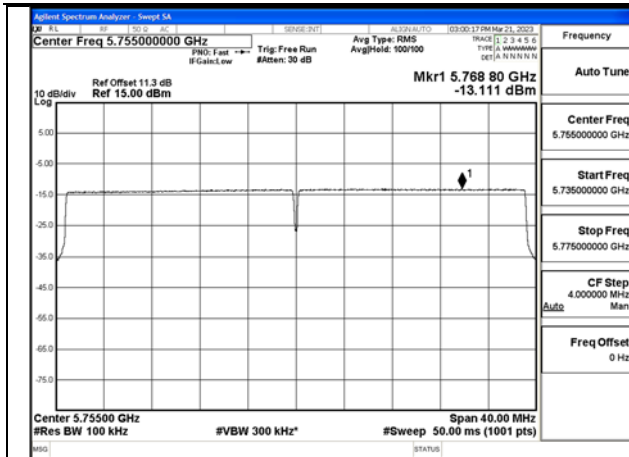

Mode:802.11ax HE40 Tone:242T  
Frequency:5755MHz Ant:Chain1

Mode:802.11ax HE40 Tone:242T  
Frequency:5795MHz Ant:Chain1

Mode:802.11ax HE40 Tone:484T  
Frequency:5755MHz Ant:Chain0

Mode:802.11ax HE40 Tone:484T  
Frequency:5795MHz Ant:Chain0