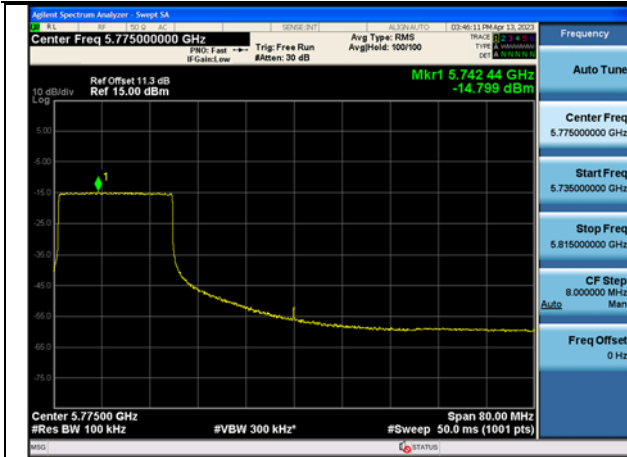

Mode:802.11ax HE80 Tone:242T
Frequency:5775MHz Ant:Chain0