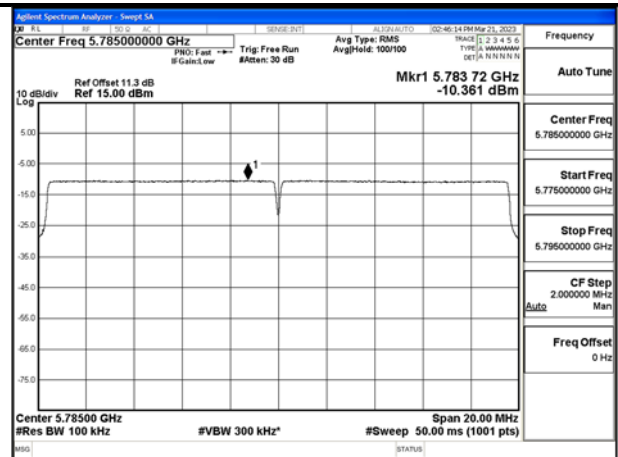

Mode:802.11ax HE20 Tone:106T  
Frequency:5745MHz Ant:Chain1

Mode:802.11ax HE20 Tone:106T  
Frequency:5785MHz Ant:Chain1

Mode:802.11ax HE20 Tone:106T  
Frequency:5825MHz Ant:Chain1

Mode:802.11ax HE20 Tone:242T  
Frequency:5745MHz Ant:Chain0

Mode:802.11ax HE20 Tone:242T  
Frequency:5785MHz Ant:Chain0

Mode:802.11ax HE20 Tone:242T  
Frequency:5825MHz Ant:Chain0

Mode:802.11ax HE20 Tone:242T  
Frequency:5745MHz Ant:Chain1

Mode:802.11ax HE20 Tone:242T  
Frequency:5785MHz Ant:Chain1