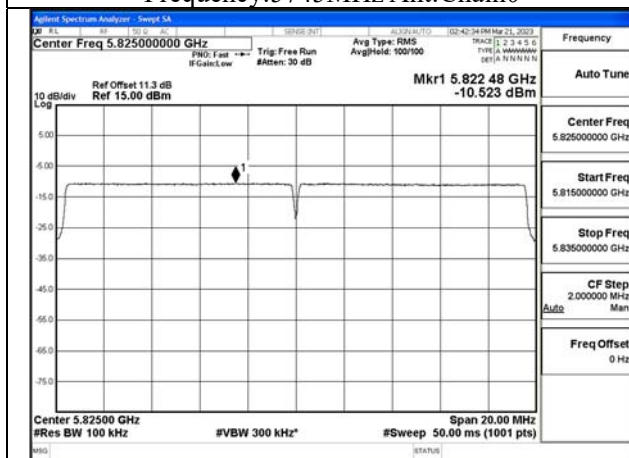

Mode:802.11ax HE20 Tone:106T  
Frequency:5745MHz Ant:Chain1

Mode:802.11ax HE20 Tone:106T  
Frequency:5785MHz Ant:Chain1

Mode:802.11ax HE20 Tone:106T  
Frequency:5825MHz Ant:Chain1

Mode:802.11ax HE20 Tone:242T  
Frequency:5745MHz Ant:Chain0

Mode:802.11ax HE20 Tone:242T  
Frequency:5785MHz Ant:Chain0

Mode:802.11ax HE20 Tone:242T  
Frequency:5825MHz Ant:Chain0

Mode:802.11ax HE20 Tone:242T  
Frequency:5745MHz Ant:Chain1

Mode:802.11ax HE20 Tone:242T  
Frequency:5785MHz Ant:Chain1