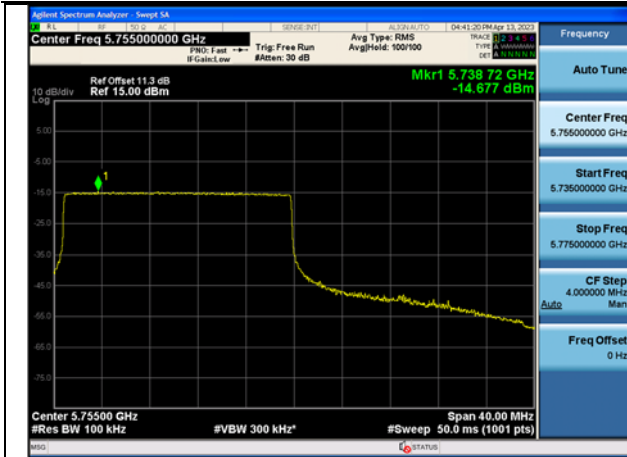

Mode:802.11ax HE20 Tone:242T  
Frequency:5825MHz Ant:Chain1

Test Mode: 802.11n HT40

Test Mode: 802.11ac VHT40

Test Mode: 802.11ax HE40

Mode:802.11ax HE40 Tone:242T  
Frequency:5755MHz Ant:Chain0

Mode:802.11ax HE40 Tone:242T  
Frequency:5795MHz Ant:Chain0

Mode:802.11ax HE40 Tone:242T  
Frequency:5755MHz Ant:Chain1

Mode:802.11ax HE40 Tone:242T  
Frequency:5795MHz Ant:Chain1

Mode:802.11ax HE40 Tone:484T  
Frequency:5755MHz Ant:Chain0

Mode:802.11ax HE40 Tone:484T  
Frequency:5795MHz Ant:Chain0