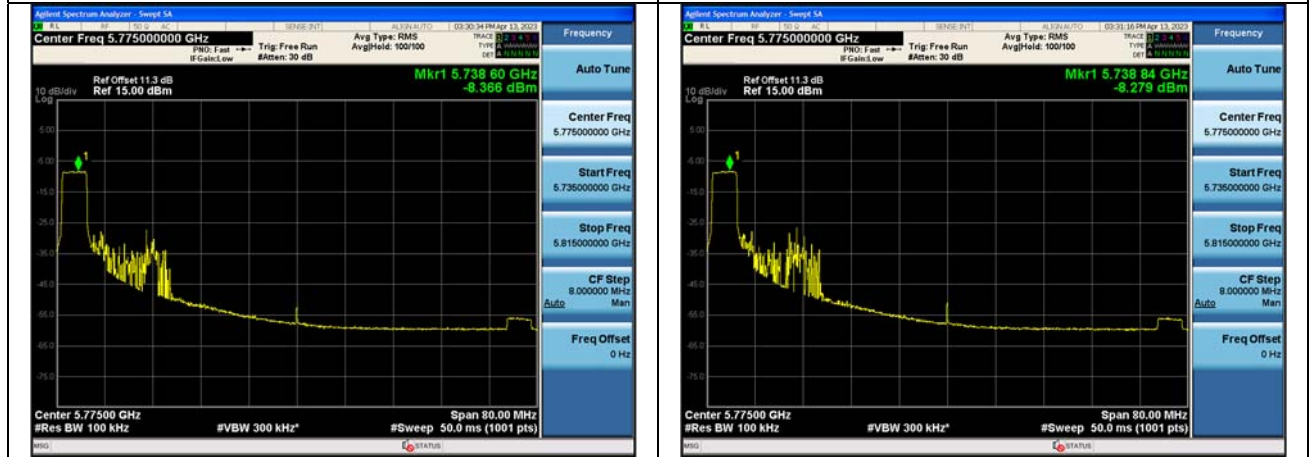

Mode:802.11ax HE40 Tone:484T  
Frequency:5755MHz Ant:Chain1

Mode:802.11ax HE40 Tone:484T  
Frequency:5795MHz Ant:Chain1

Test Mode: 802.11ac VHT80

Mode:802.11ac VHT80 Frequency:5775MHz  
Ant:Chain0

Mode:802.11ac VHT80 Frequency:5775MHz  
Ant:Chain1

Test Mode: 802.11ax HE80

Mode:802.11ax HE80 Tone:26T Frequency:5775MHz  
Ant:Chain0

Mode:802.11ax HE80 Tone:26T Frequency:5775MHz  
Ant:Chain1

Mode:802.11ax HE80 Tone:52T Frequency:5775MHz  
Ant:Chain0

Mode:802.11ax HE80 Tone:52T Frequency:5775MHz  
Ant:Chain1