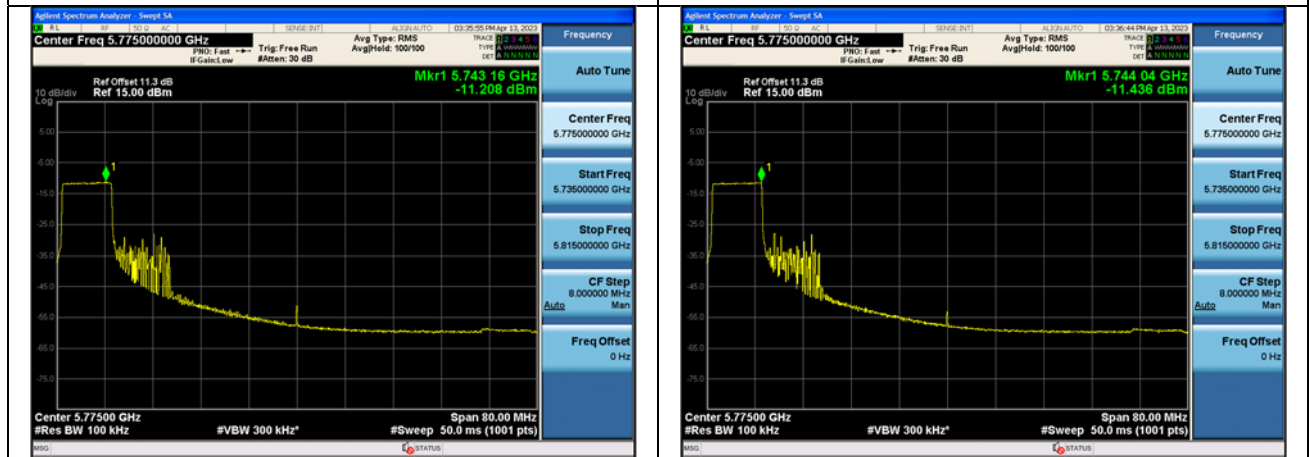

Test Mode: 802.11ax HE80

Mode:802.11ax HE80 Tone:26T Frequency:5775MHz  
Ant:Chain0

Mode:802.11ax HE80 Tone:26T Frequency:5775MHz  
Ant:Chain1

Mode:802.11ax HE80 Tone:52T Frequency:5775MHz  
Ant:Chain0

Mode:802.11ax HE80 Tone:52T Frequency:5775MHz  
Ant:Chain1

Mode:802.11ax HE80 Tone:106T  
Frequency:5775MHz Ant:Chain0

Mode:802.11ax HE80 Tone:106T  
Frequency:5775MHz Ant:Chain1

Mode:802.11ax HE80 Tone:242T  
Frequency:5775MHz Ant:Chain0

Mode:802.11ax HE80 Tone:242T  
Frequency:5775MHz Ant:Chain1