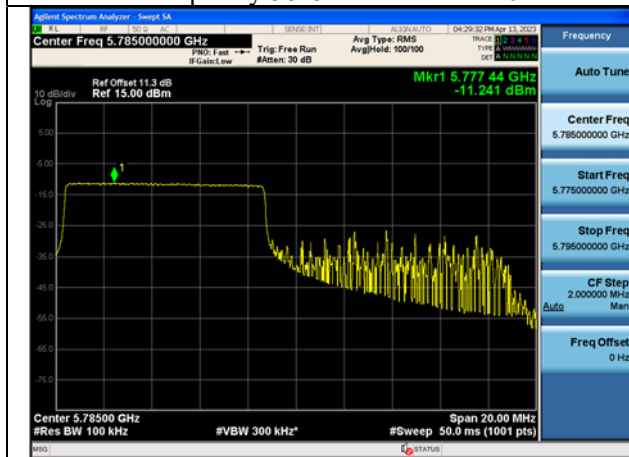

Test Mode: 802.11ax HE20

Mode:802.11ax HE20 Tone:106T  
Frequency:5745MHz Ant:Chain0

Mode:802.11ax HE20 Tone:106T  
Frequency:5785MHz Ant:Chain0

Mode:802.11ax HE20 Tone:106T  
Frequency:5825MHz Ant:Chain0

Mode:802.11ax HE20 Tone:106T  
Frequency:5745MHz Ant:Chain1

Mode:802.11ax HE20 Tone:106T  
Frequency:5785MHz Ant:Chain1

Mode:802.11ax HE20 Tone:106T  
Frequency:5825MHz Ant:Chain1

Mode:802.11ax HE20 Tone:242T  
Frequency:5745MHz Ant:Chain0