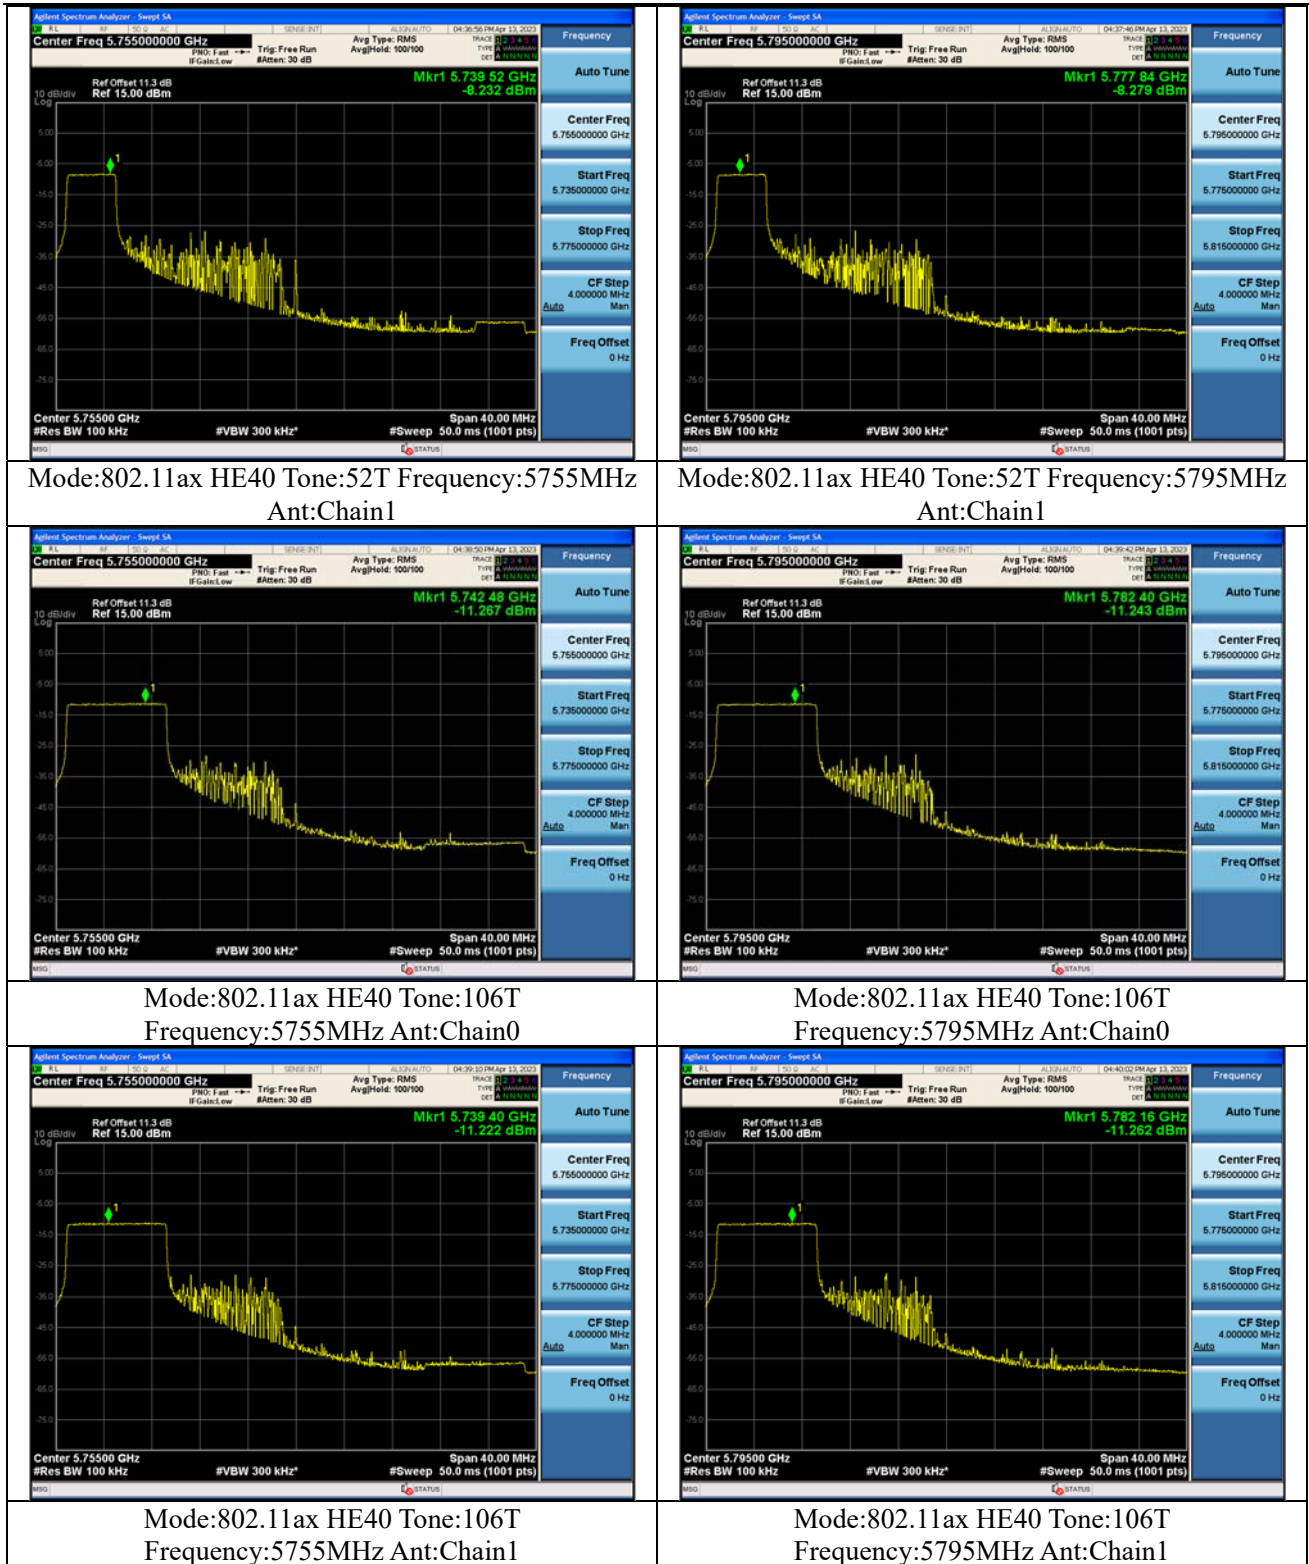

Mode:802.11ax HE20 Tone:242T  
Frequency:5785MHz Ant:Chain0

Mode:802.11ax HE20 Tone:242T  
Frequency:5825MHz Ant:Chain0

Mode:802.11ax HE20 Tone:242T  
Frequency:5745MHz Ant:Chain1

Mode:802.11ax HE20 Tone:242T  
Frequency:5785MHz Ant:Chain1

Mode:802.11ax HE20 Tone:242T  
Frequency:5825MHz Ant:Chain1

Test Mode: 802.11n HT40

Test Mode: 802.11ac VHT40

Test Mode: 802.11ax HE40

Mode:802.11ax HE40 Tone:242T  
Frequency:5755MHz Ant:Chain0

Mode:802.11ax HE40 Tone:242T  
Frequency:5795MHz Ant:Chain0

Mode:802.11ax HE40 Tone:242T  
Frequency:5755MHz Ant:Chain1

Mode:802.11ax HE40 Tone:242T  
Frequency:5795MHz Ant:Chain1

Mode:802.11ax HE40 Tone:484T  
Frequency:5755MHz Ant:Chain0

Mode:802.11ax HE40 Tone:484T  
Frequency:5795MHz Ant:Chain0