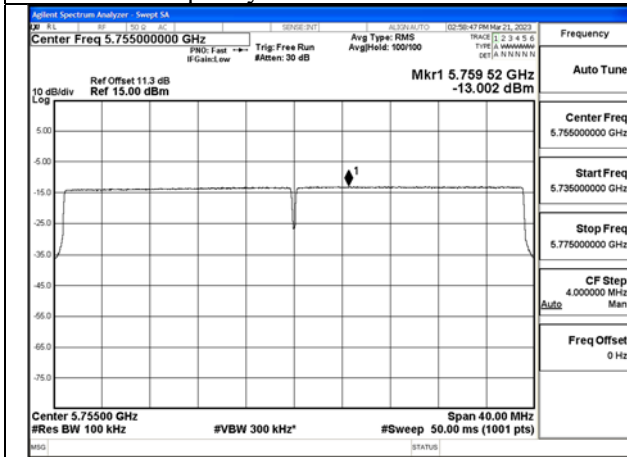

Mode:802.11ax HE40 Tone:484T
Frequency:5755MHz Ant:Chain0