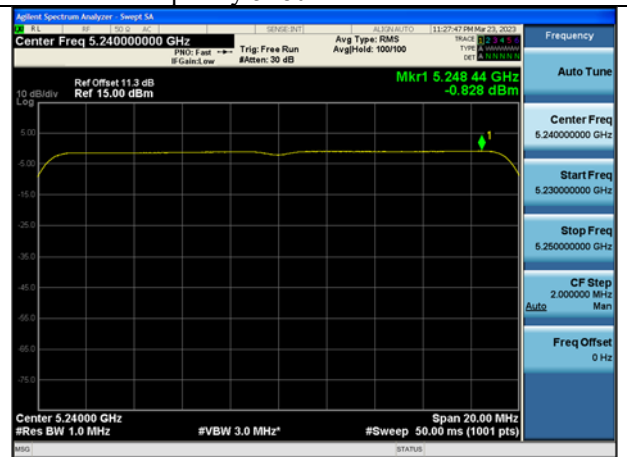

Mode:802.11ax HE20 Tone:106T  
Frequency:5220MHz Ant:Chain1

Mode:802.11ax HE20 Tone:106T  
Frequency:5240MHz Ant:Chain1

Mode:802.11ax HE20 Tone:242T  
Frequency:5180MHz Ant:Chain0

Mode:802.11ax HE20 Tone:242T  
Frequency:5220MHz Ant:Chain0

Mode:802.11ax HE20 Tone:242T  
Frequency:5240MHz Ant:Chain0

Mode:802.11ax HE20 Tone:242T  
Frequency:5180MHz Ant:Chain1

Mode:802.11ax HE20 Tone:242T  
Frequency:5220MHz Ant:Chain1

Mode:802.11ax HE20 Tone:242T  
Frequency:5240MHz Ant:Chain1