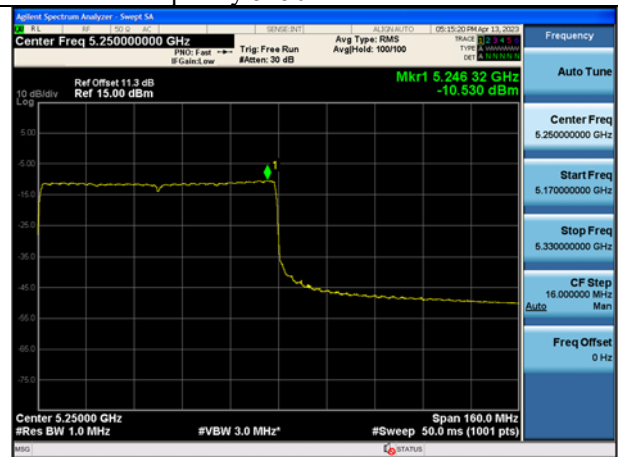

Mode:802.11ax HE80 Tone:484T  
Frequency:5210MHz Ant:Chain1

Mode:802.11ax HE80 Tone:996T  
Frequency:5210MHz Ant:Chain0

Mode:802.11ax HE80 Tone:996T  
Frequency:5210MHz Ant:Chain1

Test Mode: 802.11ac VHT160

Test Mode: 802.11ax HE160

Mode:802.11ax HE160 Tone:242T  
Frequency:5250MHz Ant:Chain0

Mode:802.11ax HE160 Tone:242T  
Frequency:5250MHz Ant:Chain1

Mode:802.11ax HE160 Tone:484T  
Frequency:5250MHz Ant:Chain0

Mode:802.11ax HE160 Tone:484T  
Frequency:5250MHz Ant:Chain1

Mode:802.11ax HE160 Tone:996T  
Frequency:5250MHz Ant:Chain0

Mode:802.11ax HE160 Tone:996T  
Frequency:5250MHz Ant:Chain1