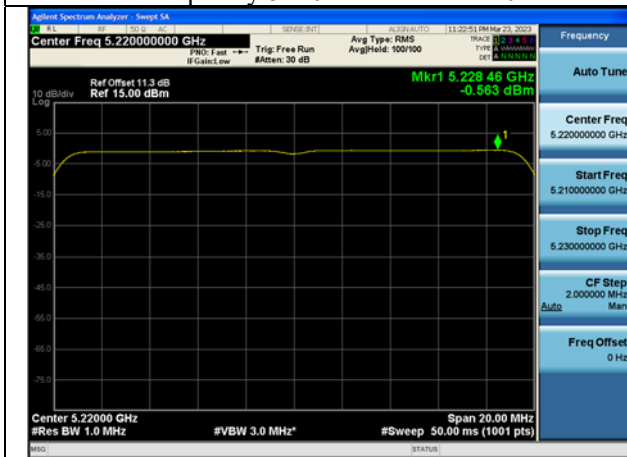

Mode:802.11ax HE20 Tone:106T  
Frequency:5220MHz Ant:Chain1

Mode:802.11ax HE20 Tone:106T  
Frequency:5240MHz Ant:Chain1

Mode:802.11ax HE20 Tone:242T  
Frequency:5180MHz Ant:Chain0

Mode:802.11ax HE20 Tone:242T  
Frequency:5220MHz Ant:Chain0

Mode:802.11ax HE20 Tone:242T  
Frequency:5240MHz Ant:Chain0

Mode:802.11ax HE20 Tone:242T  
Frequency:5180MHz Ant:Chain1

Mode:802.11ax HE20 Tone:242T  
Frequency:5220MHz Ant:Chain1

Mode:802.11ax HE20 Tone:242T  
Frequency:5240MHz Ant:Chain1