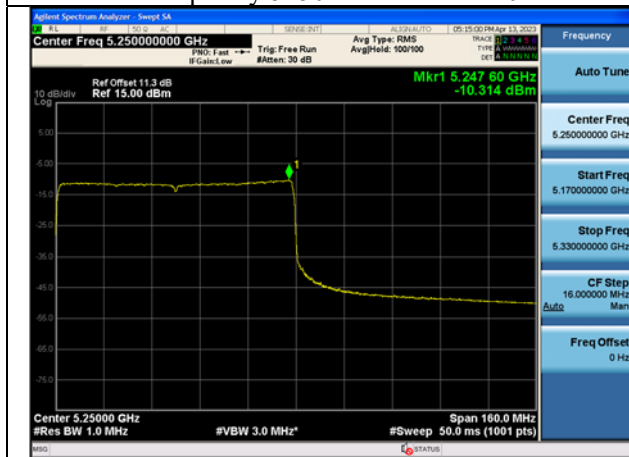

Mode:802.11ax HE80 Tone:484T  
Frequency:5210MHz Ant:Chain1

Mode:802.11ax HE80 Tone:996T  
Frequency:5210MHz Ant:Chain0

Mode:802.11ax HE80 Tone:996T  
Frequency:5210MHz Ant:Chain1

Test Mode: 802.11ac VHT160

Test Mode: 802.11ax HE160

Mode:802.11ax HE160 Tone:242T  
Frequency:5250MHz Ant:Chain0

Mode:802.11ax HE160 Tone:242T  
Frequency:5250MHz Ant:Chain1

Mode:802.11ax HE160 Tone:484T  
Frequency:5250MHz Ant:Chain0

Mode:802.11ax HE160 Tone:484T  
Frequency:5250MHz Ant:Chain1

Mode:802.11ax HE160 Tone:996T  
Frequency:5250MHz Ant:Chain0

Mode:802.11ax HE160 Tone:996T  
Frequency:5250MHz Ant:Chain1