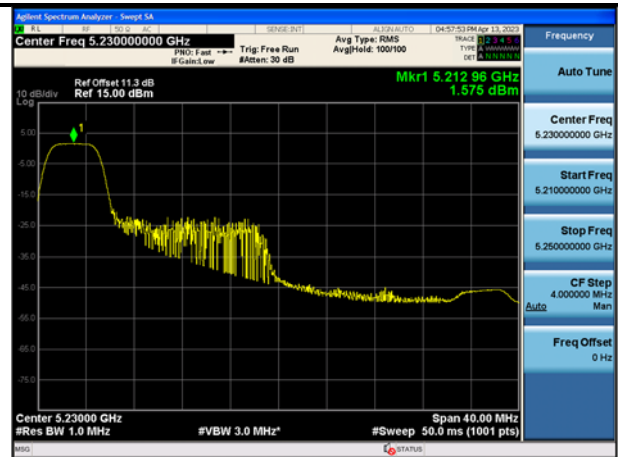

Mode:802.11ax HE40 Tone:52T Frequency:5230MHz
Ant:Chain1