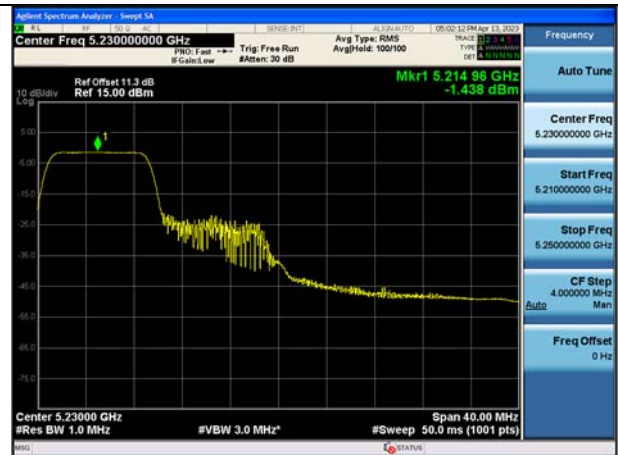

Mode:802.11ax HE40 Tone:106T
Frequency:5230MHz Ant:Chain0