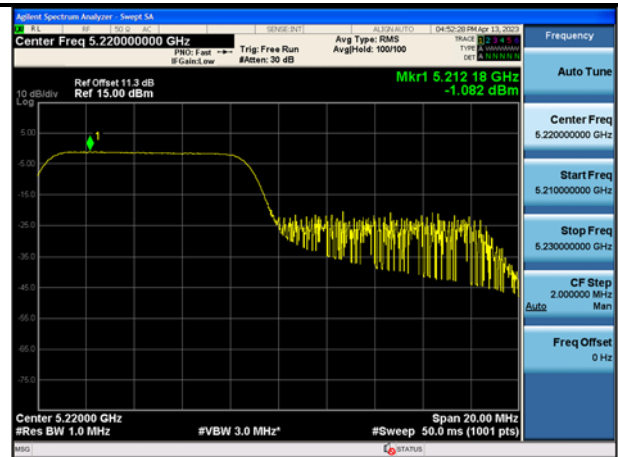

Mode:802.11ax HE20 Tone:106T  
Frequency:5180MHz Ant:Chain0

Mode:802.11ax HE20 Tone:106T  
Frequency:5220MHz Ant:Chain0

Mode:802.11ax HE20 Tone:106T  
Frequency:5240MHz Ant:Chain0

Mode:802.11ax HE20 Tone:106T  
Frequency:5180MHz Ant:Chain1

Mode:802.11ax HE20 Tone:106T  
Frequency:5220MHz Ant:Chain1

Mode:802.11ax HE20 Tone:106T  
Frequency:5240MHz Ant:Chain1

Mode:802.11ax HE20 Tone:242T  
Frequency:5180MHz Ant:Chain0

Mode:802.11ax HE20 Tone:242T  
Frequency:5220MHz Ant:Chain0