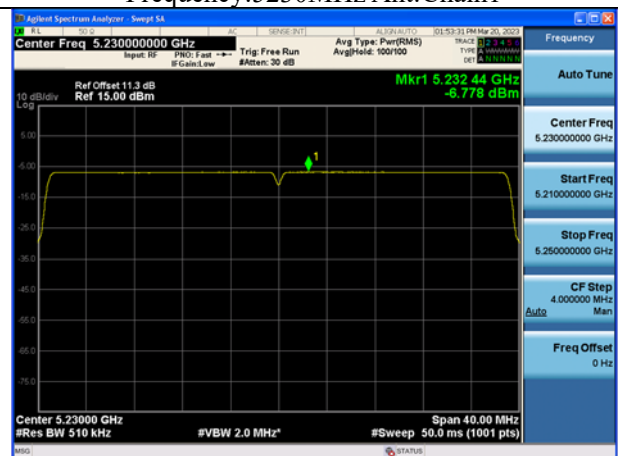

Mode:802.11ax HE40 Tone:242T  
Frequency:5190MHz Ant:Chain0

Mode:802.11ax HE40 Tone:242T  
Frequency:5230MHz Ant:Chain0

Mode:802.11ax HE40 Tone:242T  
Frequency:5190MHz Ant:Chain1

Mode:802.11ax HE40 Tone:242T  
Frequency:5230MHz Ant:Chain1

Mode:802.11ax HE40 Tone:484T  
Frequency:5190MHz Ant:Chain0

Mode:802.11ax HE40 Tone:484T  
Frequency:5230MHz Ant:Chain0

Test Mode: 802.11ac VHT80

Test Mode: 802.11ax HE80

Mode:802.11ax HE80 Tone:26T Frequency:5210MHz  
Ant:Chain0