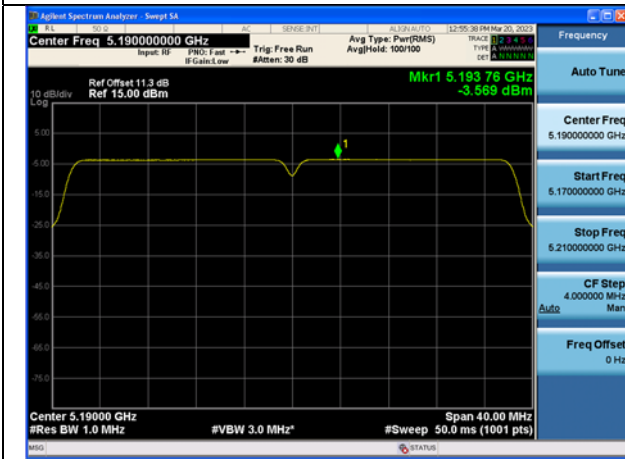

Mode:802.11ac VHT40 Frequency:5190MHz
Ant:Chain1