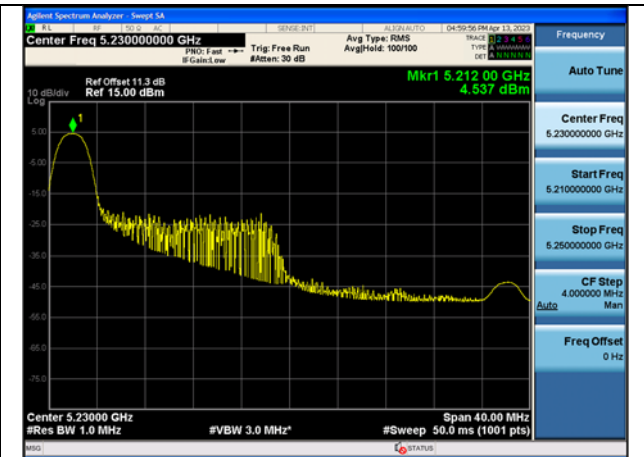

Mode:802.11ax HE40 Tone:26T Frequency:5230MHz
Ant:Chain0