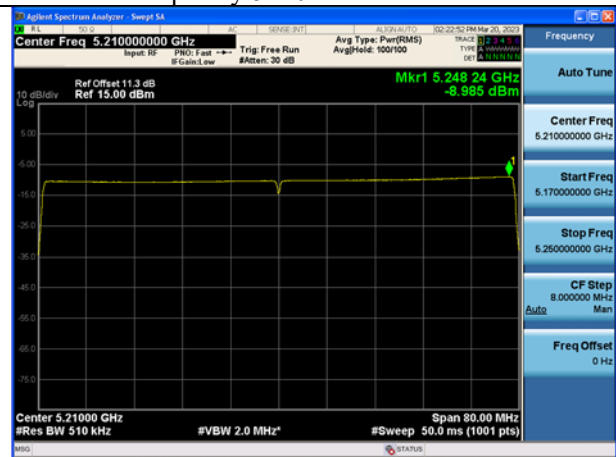

Mode:802.11ax HE80 Tone:106T  
Frequency:5210MHz Ant:Chain1

Mode:802.11ax HE80 Tone:242T  
Frequency:5210MHz Ant:Chain0

Mode:802.11ax HE80 Tone:242T  
Frequency:5210MHz Ant:Chain1

Mode:802.11ax HE80 Tone:484T  
Frequency:5210MHz Ant:Chain0

Mode:802.11ax HE80 Tone:484T  
Frequency:5210MHz Ant:Chain1

Mode:802.11ax HE80 Tone:996T  
Frequency:5210MHz Ant:Chain0

Mode:802.11ax HE80 Tone:996T  
Frequency:5210MHz Ant:Chain1

Test Mode: 802.11ac VHT160