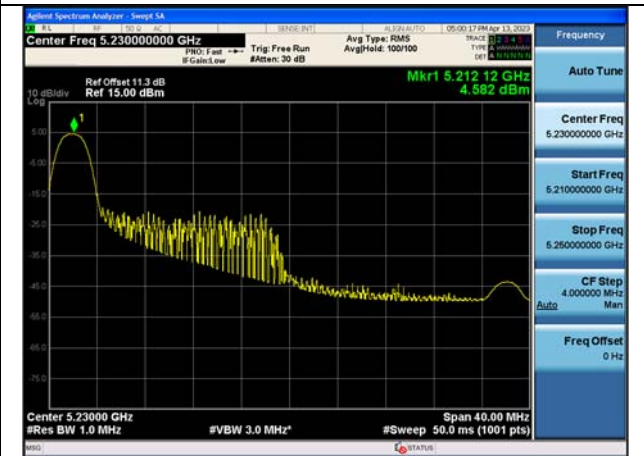

Test Mode: 802.11ax HE40

Mode:802.11ax HE40 Tone:26T Frequency:5190MHz  
Ant:Chain0

Mode:802.11ax HE40 Tone:26T Frequency:5230MHz  
Ant:Chain0

Mode:802.11ax HE40 Tone:26T Frequency:5190MHz  
Ant:Chain1

Mode:802.11ax HE40 Tone:26T Frequency:5230MHz  
Ant:Chain1