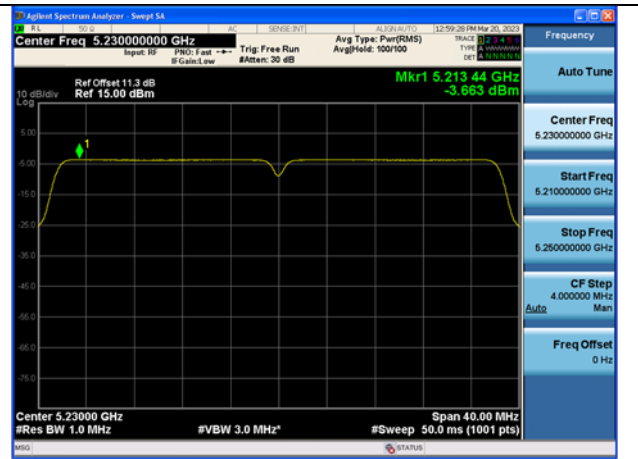

Test Mode: 802.11ac VHT40

Mode:802.11ac VHT40 Frequency:5190MHz  
Ant:Chain0

Mode:802.11ac VHT40 Frequency:5230MHz  
Ant:Chain0

Mode:802.11ac VHT40 Frequency:5190MHz  
Ant:Chain1

Mode:802.11ac VHT40 Frequency:5230MHz  
Ant:Chain1