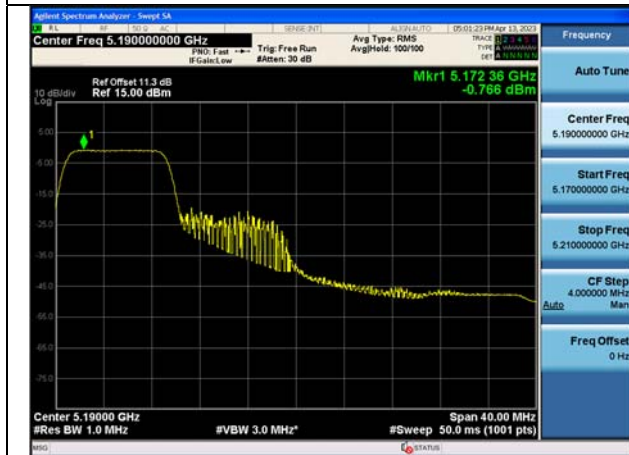

Mode:802.11ax HE40 Tone:52T Frequency:5190MHz  
Ant:Chain0

Mode:802.11ax HE40 Tone:52T Frequency:5230MHz  
Ant:Chain0

Mode:802.11ax HE40 Tone:52T Frequency:5190MHz  
Ant:Chain1

Mode:802.11ax HE40 Tone:52T Frequency:5230MHz  
Ant:Chain1