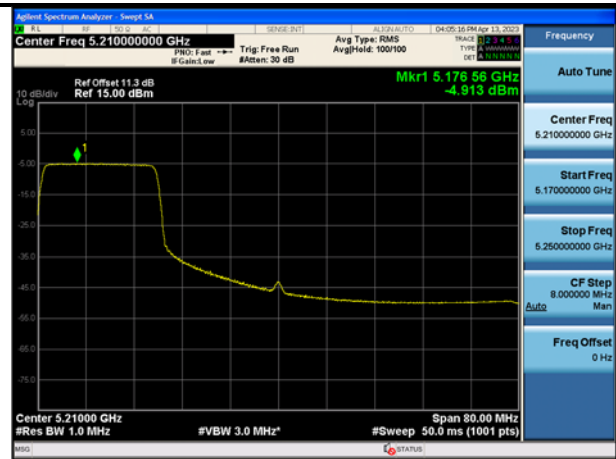

Mode:802.11ax HE80 Tone:242T
Frequency:5210MHz Ant:Chain1