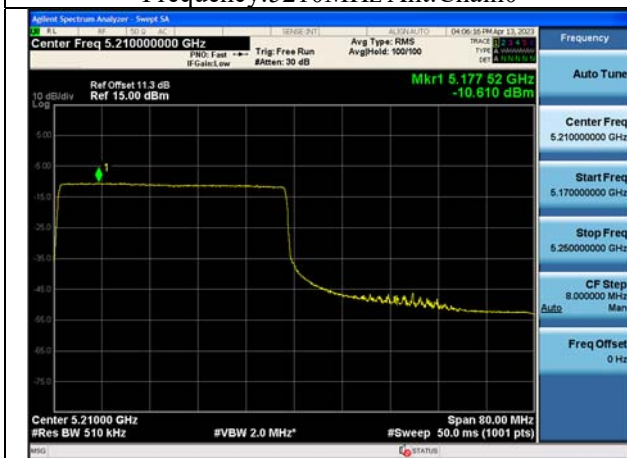

Mode:802.11ax HE80 Tone:484T
Frequency:5210MHz Ant:Chain0