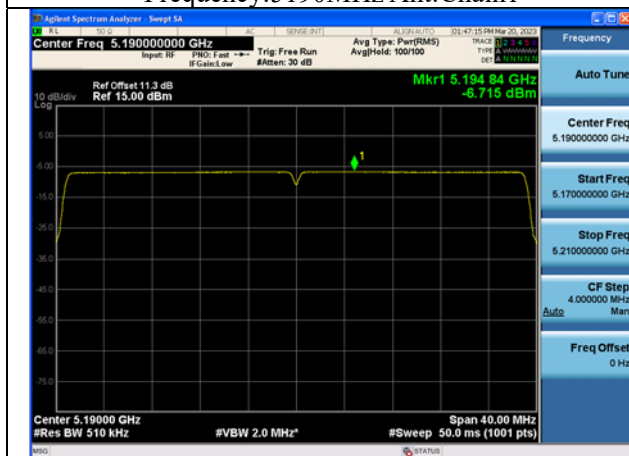

Mode:802.11ax HE40 Tone:242T  
Frequency:5190MHz Ant:Chain0

Mode:802.11ax HE40 Tone:242T  
Frequency:5230MHz Ant:Chain0

Mode:802.11ax HE40 Tone:242T  
Frequency:5190MHz Ant:Chain1

Mode:802.11ax HE40 Tone:242T  
Frequency:5230MHz Ant:Chain1

Mode:802.11ax HE40 Tone:484T  
Frequency:5190MHz Ant:Chain0

Mode:802.11ax HE40 Tone:484T  
Frequency:5230MHz Ant:Chain0

Test Mode: 802.11ac VHT80

Test Mode: 802.11ax HE80

Mode:802.11ax HE80 Tone:26T Frequency:5210MHz  
Ant:Chain0