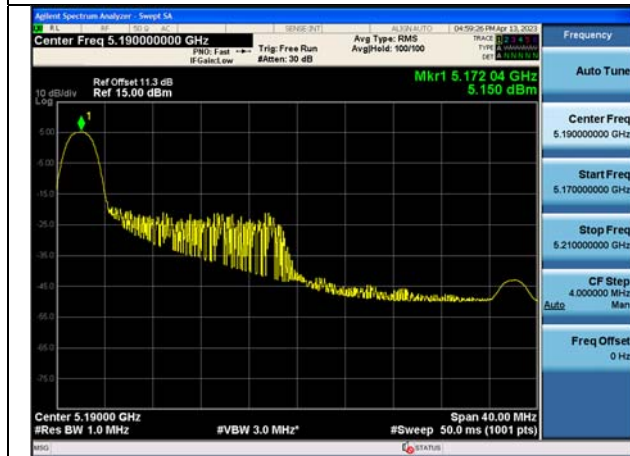

Mode:802.11ax HE40 Tone:26T Frequency:5190MHz
Ant:Chain1