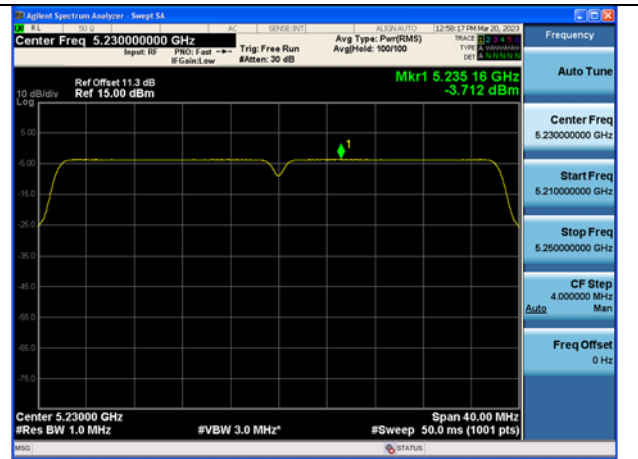

Mode:802.11ac VHT40 Frequency:5230MHz
Ant:Chain0