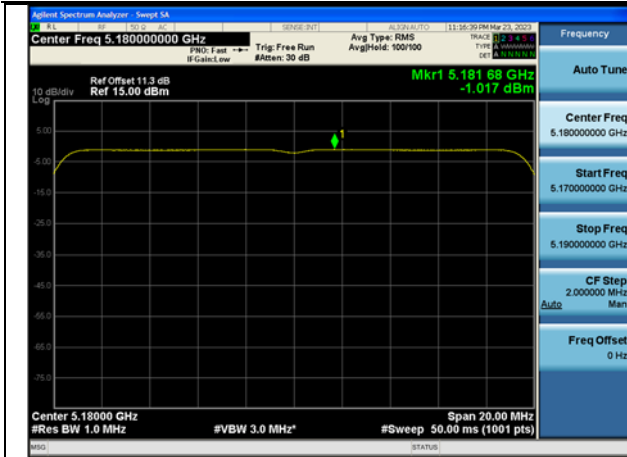

Mode:802.11ax HE20 Tone:106T  
Frequency:5180MHz Ant:Chain0

Mode:802.11ax HE20 Tone:106T  
Frequency:5220MHz Ant:Chain0

Mode:802.11ax HE20 Tone:106T  
Frequency:5240MHz Ant:Chain0

Mode:802.11ax HE20 Tone:106T  
Frequency:5180MHz Ant:Chain1

Mode:802.11ax HE20 Tone:106T  
Frequency:5220MHz Ant:Chain1

Mode:802.11ax HE20 Tone:106T  
Frequency:5240MHz Ant:Chain1

Mode:802.11ax HE20 Tone:242T  
Frequency:5180MHz Ant:Chain0

Mode:802.11ax HE20 Tone:242T  
Frequency:5220MHz Ant:Chain0