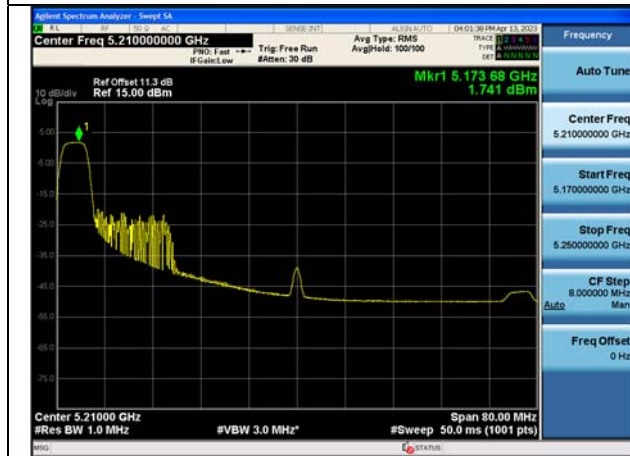

Mode:802.11ax HE80 Tone:52T Frequency:5210MHz
Ant:Chain0