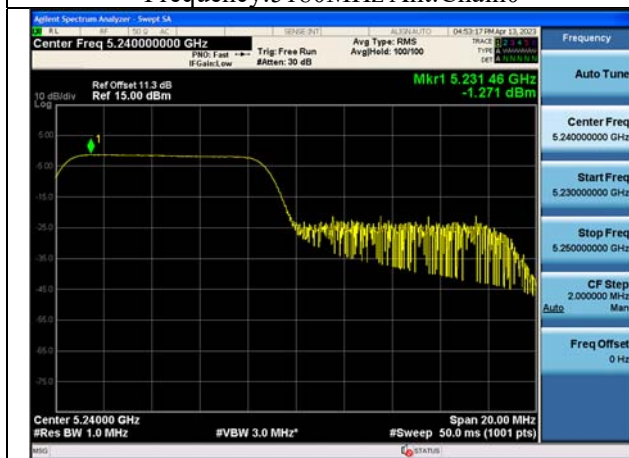

Mode:802.11ax HE20 Tone:106T  
Frequency:5180MHz Ant:Chain0

Mode:802.11ax HE20 Tone:106T  
Frequency:5220MHz Ant:Chain0

Mode:802.11ax HE20 Tone:106T  
Frequency:5240MHz Ant:Chain0

Mode:802.11ax HE20 Tone:106T  
Frequency:5180MHz Ant:Chain1