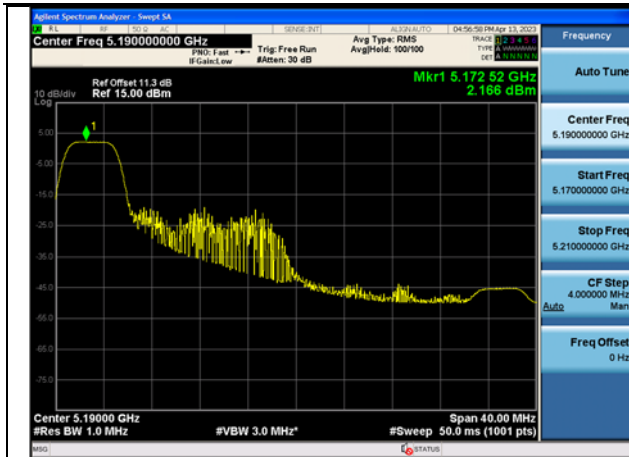

Mode:802.11ax HE40 Tone:52T Frequency:5190MHz
Ant:Chain1