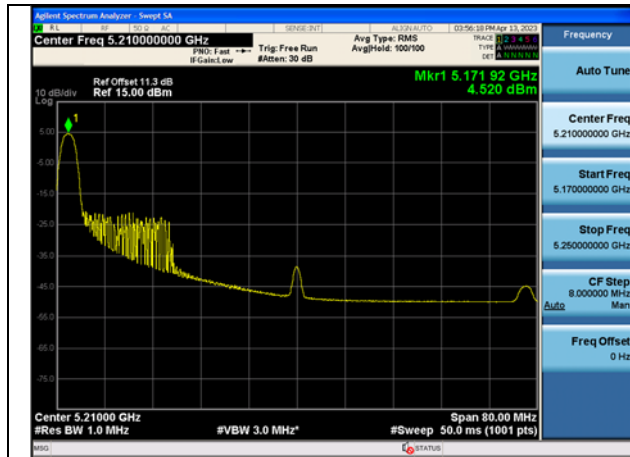

Mode:802.11ax HE40 Tone:484T  
Frequency:5190MHz Ant:Chain0

Mode:802.11ax HE40 Tone:484T  
Frequency:5230MHz Ant:Chain0

Test Mode: 802.11ac VHT80

Test Mode: 802.11ax HE80

Mode:802.11ax HE80 Tone:26T Frequency:5210MHz  
Ant:Chain0