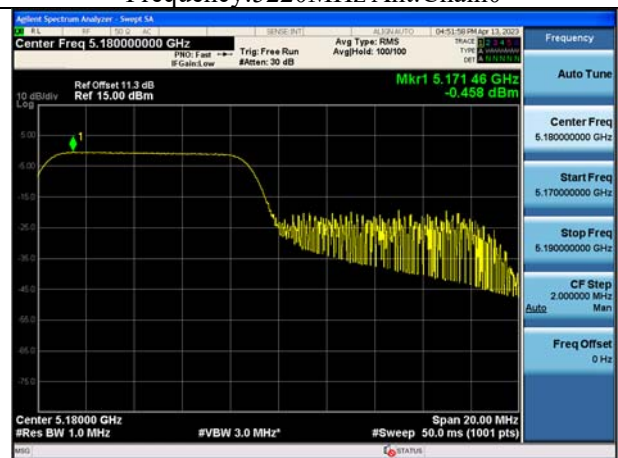

Mode:802.11ax HE20 Tone:106T  
Frequency:5180MHz Ant:Chain0

Mode:802.11ax HE20 Tone:106T  
Frequency:5220MHz Ant:Chain0

Mode:802.11ax HE20 Tone:106T  
Frequency:5240MHz Ant:Chain0

Mode:802.11ax HE20 Tone:106T  
Frequency:5180MHz Ant:Chain1

Mode:802.11ax HE20 Tone:106T  
Frequency:5220MHz Ant:Chain1

Mode:802.11ax HE20 Tone:106T  
Frequency:5240MHz Ant:Chain1

Mode:802.11ax HE20 Tone:242T  
Frequency:5180MHz Ant:Chain0

Mode:802.11ax HE20 Tone:242T  
Frequency:5220MHz Ant:Chain0