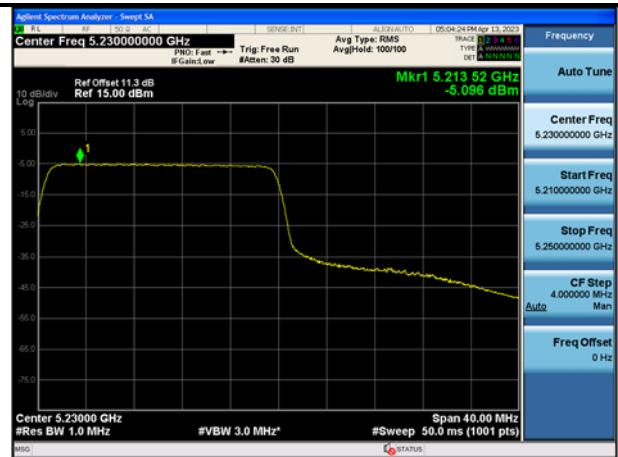

Mode:802.11ax HE40 Tone:242T
Frequency:5230MHz Ant:Chain0