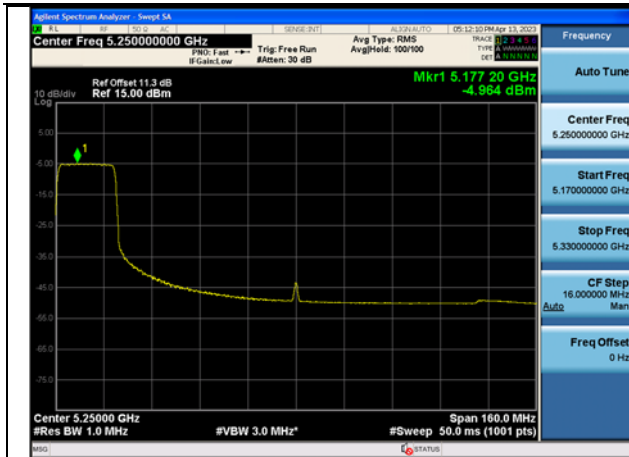

Mode:802.11ax HE80 Tone:484T  
Frequency:5210MHz Ant:Chain1

Mode:802.11ax HE80 Tone:996T  
Frequency:5210MHz Ant:Chain0

Mode:802.11ax HE80 Tone:996T  
Frequency:5210MHz Ant:Chain1

Test Mode: 802.11ac VHT160

Test Mode: 802.11ax HE160

Mode:802.11ax HE160 Tone:242T  
Frequency:5250MHz Ant:Chain0

Mode:802.11ax HE160 Tone:242T  
Frequency:5250MHz Ant:Chain1

Mode:802.11ax HE160 Tone:484T  
Frequency:5250MHz Ant:Chain0