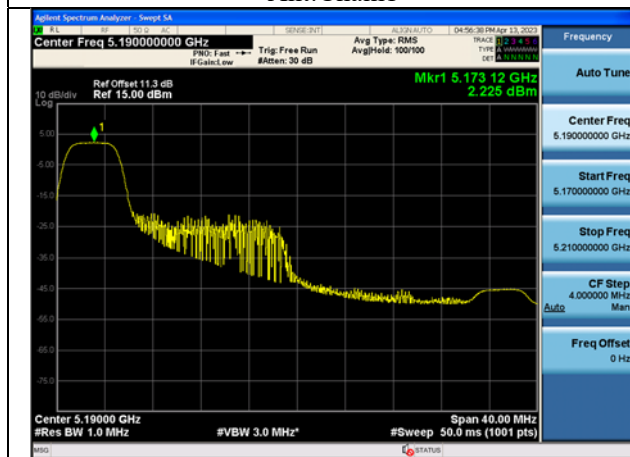

Test Mode: 802.11ax HE40

Mode:802.11ax HE40 Tone:26T Frequency:5190MHz  
Ant:Chain0

Mode:802.11ax HE40 Tone:26T Frequency:5230MHz  
Ant:Chain0

Mode:802.11ax HE40 Tone:26T Frequency:5190MHz  
Ant:Chain1

Mode:802.11ax HE40 Tone:26T Frequency:5230MHz  
Ant:Chain1