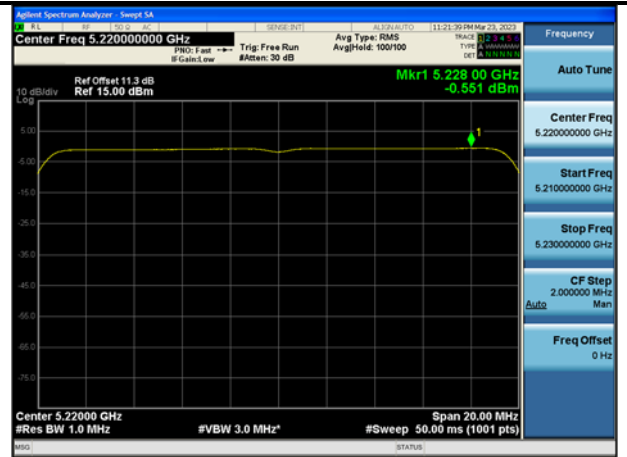

Mode:802.11ax HE20 Tone:106T  
Frequency:5180MHz Ant:Chain0

Mode:802.11ax HE20 Tone:106T  
Frequency:5220MHz Ant:Chain0

Mode:802.11ax HE20 Tone:106T  
Frequency:5240MHz Ant:Chain0

Mode:802.11ax HE20 Tone:106T  
Frequency:5180MHz Ant:Chain1

Mode:802.11ax HE20 Tone:106T  
Frequency:5220MHz Ant:Chain1

Mode:802.11ax HE20 Tone:106T  
Frequency:5240MHz Ant:Chain1

Mode:802.11ax HE20 Tone:242T  
Frequency:5180MHz Ant:Chain0

Mode:802.11ax HE20 Tone:242T  
Frequency:5220MHz Ant:Chain0

Mode:802.11ax HE20 Tone:242T  
Frequency:5240MHz Ant:Chain0

Mode:802.11ax HE20 Tone:242T  
Frequency:5180MHz Ant:Chain1

Mode:802.11ax HE20 Tone:242T  
Frequency:5220MHz Ant:Chain1

Mode:802.11ax HE20 Tone:242T  
Frequency:5240MHz Ant:Chain1