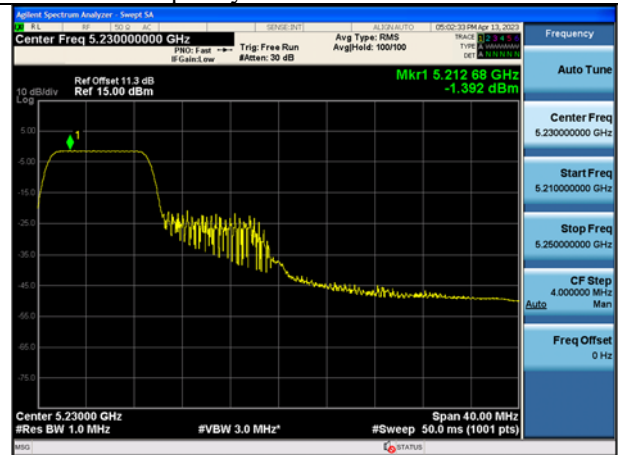

Mode:802.11ax HE40 Tone:106T
Frequency:5230MHz Ant:Chain1