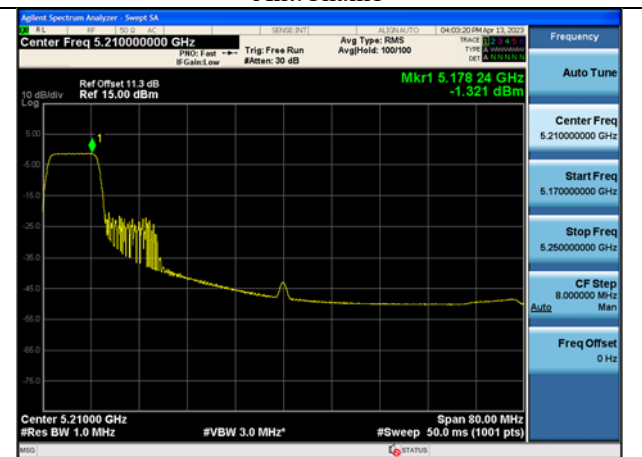

Mode:802.11ax HE80 Tone:26T Frequency:5210MHz  
Ant:Chain1

Mode:802.11ax HE80 Tone:52T Frequency:5210MHz  
Ant:Chain0

Mode:802.11ax HE80 Tone:52T Frequency:5210MHz  
Ant:Chain1

Mode:802.11ax HE80 Tone:106T  
Frequency:5210MHz Ant:Chain0

Mode:802.11ax HE80 Tone:106T  
Frequency:5210MHz Ant:Chain1

Mode:802.11ax HE80 Tone:242T  
Frequency:5210MHz Ant:Chain0

Mode:802.11ax HE80 Tone:242T  
Frequency:5210MHz Ant:Chain1

Mode:802.11ax HE80 Tone:484T  
Frequency:5210MHz Ant:Chain0