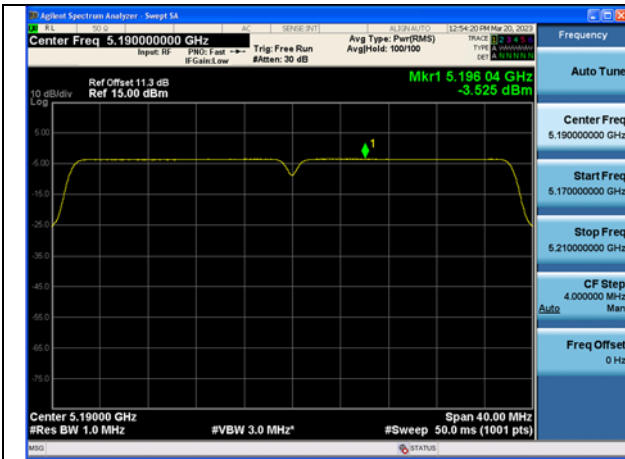

Test Mode: 802.11ac VHT40

Mode:802.11ac VHT40 Frequency:5190MHz
Ant:Chain0