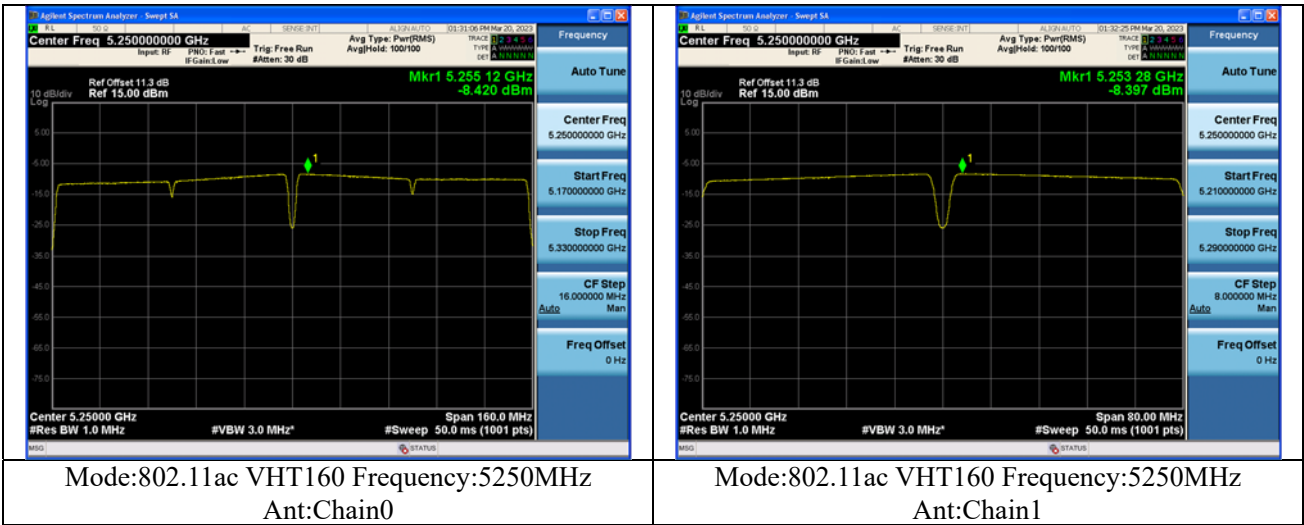

Mode:802.11ax HE80 Tone:106T  
Frequency:5210MHz Ant:Chain1

Mode:802.11ax HE80 Tone:242T  
Frequency:5210MHz Ant:Chain0

Mode:802.11ax HE80 Tone:242T  
Frequency:5210MHz Ant:Chain1

Mode:802.11ax HE80 Tone:484T  
Frequency:5210MHz Ant:Chain0

Mode:802.11ax HE80 Tone:484T  
Frequency:5210MHz Ant:Chain1

Mode:802.11ax HE80 Tone:996T  
Frequency:5210MHz Ant:Chain0

Mode:802.11ax HE80 Tone:996T  
Frequency:5210MHz Ant:Chain1

Test Mode: 802.11ac VHT160

Test Mode: 802.11ax HE160

Mode:802.11ax HE160 Tone:242T  
Frequency:5250MHz Ant:Chain0

Mode:802.11ax HE160 Tone:242T  
Frequency:5250MHz Ant:Chain1

Mode:802.11ax HE160 Tone:484T  
Frequency:5250MHz Ant:Chain0