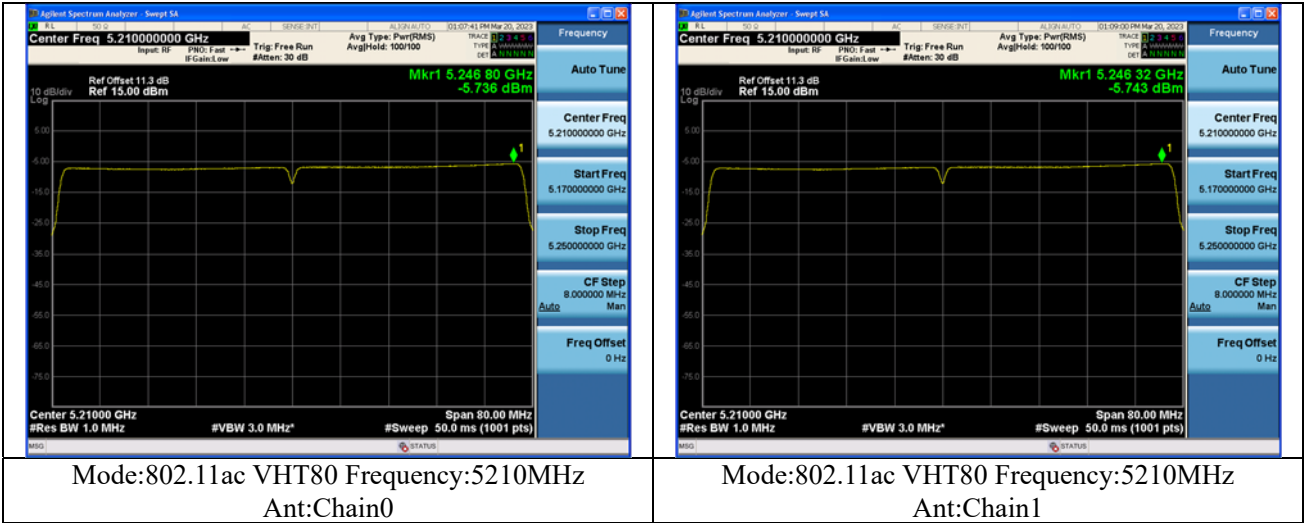

Mode:802.11ax HE40 Tone:242T  
Frequency:5190MHz Ant:Chain0

Mode:802.11ax HE40 Tone:242T  
Frequency:5230MHz Ant:Chain0

Mode:802.11ax HE40 Tone:242T  
Frequency:5190MHz Ant:Chain1

Mode:802.11ax HE40 Tone:242T  
Frequency:5230MHz Ant:Chain1

Mode:802.11ax HE40 Tone:484T  
Frequency:5190MHz Ant:Chain0

Mode:802.11ax HE40 Tone:484T  
Frequency:5230MHz Ant:Chain0

Test Mode: 802.11ac VHT80

Test Mode: 802.11ax HE80

Mode:802.11ax HE80 Tone:26T Frequency:5210MHz  
Ant:Chain0

Mode:802.11ax HE80 Tone:26T Frequency:5210MHz  
Ant:Chain1

Mode:802.11ax HE80 Tone:52T Frequency:5210MHz  
Ant:Chain0

Mode:802.11ax HE80 Tone:52T Frequency:5210MHz  
Ant:Chain1

Mode:802.11ax HE80 Tone:106T  
Frequency:5210MHz Ant:Chain0