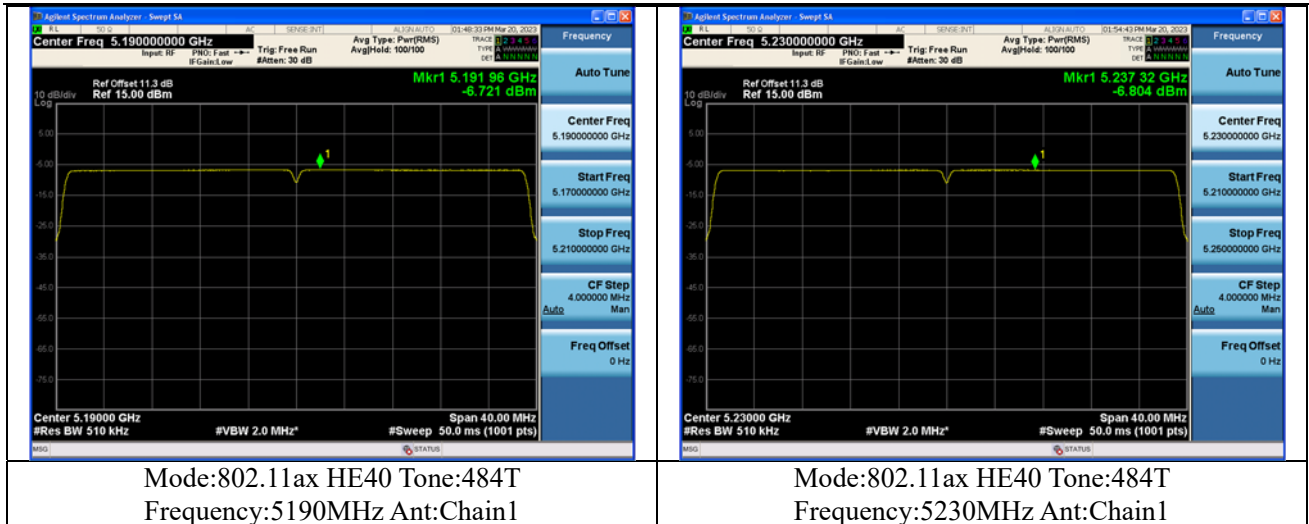

Mode:802.11ax HE40 Tone:106T  
Frequency:5190MHz Ant:Chain0

Mode:802.11ax HE40 Tone:106T  
Frequency:5230MHz Ant:Chain0

Mode:802.11ax HE40 Tone:106T  
Frequency:5190MHz Ant:Chain1

Mode:802.11ax HE40 Tone:106T  
Frequency:5230MHz Ant:Chain1

Mode:802.11ax HE40 Tone:242T  
Frequency:5190MHz Ant:Chain0

Mode:802.11ax HE40 Tone:242T  
Frequency:5230MHz Ant:Chain0

Mode:802.11ax HE40 Tone:242T  
Frequency:5190MHz Ant:Chain1

Mode:802.11ax HE40 Tone:242T  
Frequency:5230MHz Ant:Chain1

Mode:802.11ax HE40 Tone:484T  
Frequency:5190MHz Ant:Chain0

Mode:802.11ax HE40 Tone:484T  
Frequency:5230MHz Ant:Chain0

Test Mode: 802.11ac VHT80

Test Mode: 802.11ax HE80

Mode:802.11ax HE80 Tone:26T Frequency:5210MHz  
Ant:Chain0

Mode:802.11ax HE80 Tone:26T Frequency:5210MHz  
Ant:Chain1

Mode:802.11ax HE80 Tone:52T Frequency:5210MHz  
Ant:Chain0

Mode:802.11ax HE80 Tone:52T Frequency:5210MHz  
Ant:Chain1

Mode:802.11ax HE80 Tone:106T  
Frequency:5210MHz Ant:Chain0