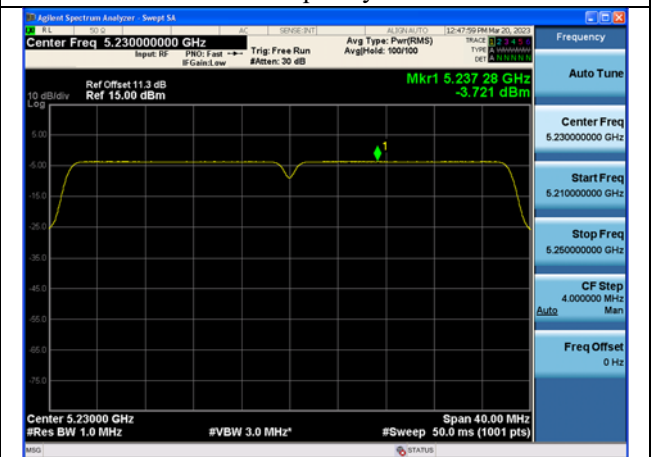

Mode:802.11n HT40 Frequency:5230MHz Ant:Chain1