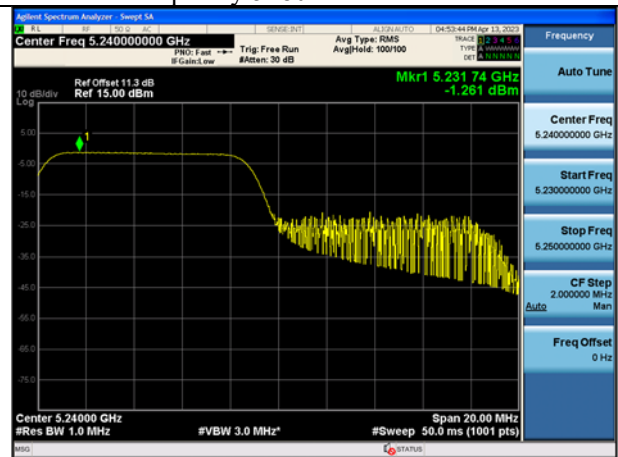

Mode:802.11ax HE20 Tone:106T  
Frequency:5180MHz Ant:Chain0

Mode:802.11ax HE20 Tone:106T  
Frequency:5220MHz Ant:Chain0

Mode:802.11ax HE20 Tone:106T  
Frequency:5240MHz Ant:Chain0

Mode:802.11ax HE20 Tone:106T  
Frequency:5180MHz Ant:Chain1

Mode:802.11ax HE20 Tone:106T  
Frequency:5220MHz Ant:Chain1

Mode:802.11ax HE20 Tone:106T  
Frequency:5240MHz Ant:Chain1

Mode:802.11ax HE20 Tone:242T  
Frequency:5180MHz Ant:Chain0

Mode:802.11ax HE20 Tone:242T  
Frequency:5220MHz Ant:Chain0