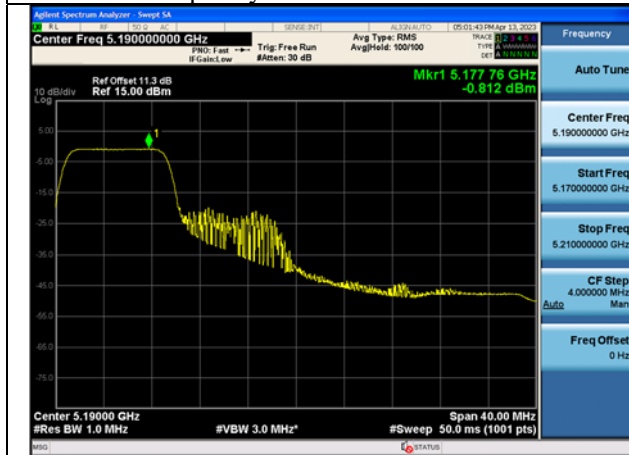

Mode:802.11ax HE40 Tone:106T
Frequency:5190MHz Ant:Chain1