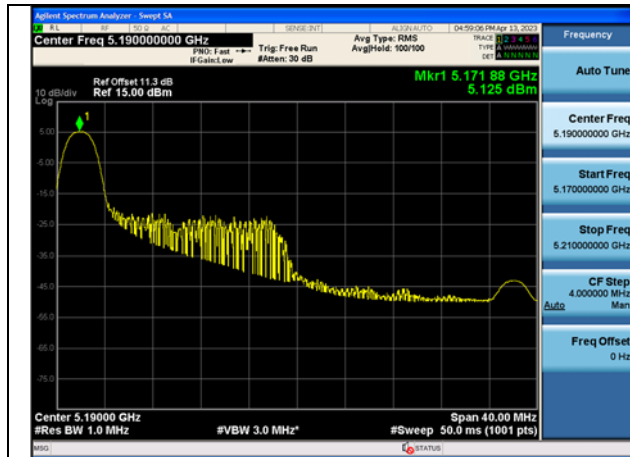

Test Mode: 802.11ax HE40

Mode:802.11ax HE40 Tone:26T Frequency:5190MHz
Ant:Chain0