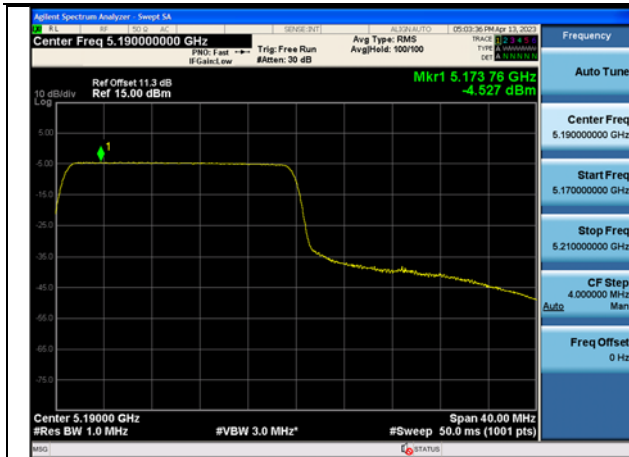

Mode:802.11ax HE40 Tone:106T  
Frequency:5190MHz Ant:Chain0

Mode:802.11ax HE40 Tone:106T  
Frequency:5230MHz Ant:Chain0

Mode:802.11ax HE40 Tone:106T  
Frequency:5190MHz Ant:Chain1

Mode:802.11ax HE40 Tone:106T  
Frequency:5230MHz Ant:Chain1