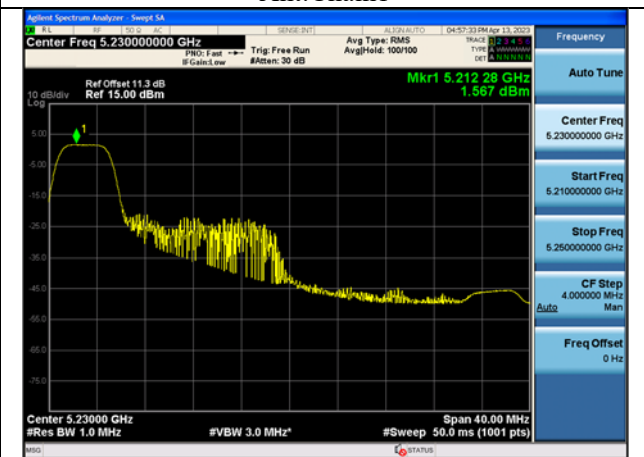

Test Mode: 802.11ax HE40

Mode:802.11ax HE40 Tone:26T Frequency:5190MHz  
Ant:Chain0

Mode:802.11ax HE40 Tone:26T Frequency:5230MHz  
Ant:Chain0

Mode:802.11ax HE40 Tone:26T Frequency:5190MHz  
Ant:Chain1

Mode:802.11ax HE40 Tone:26T Frequency:5230MHz  
Ant:Chain1

Mode:802.11ax HE40 Tone:52T Frequency:5190MHz  
Ant:Chain0

Mode:802.11ax HE40 Tone:52T Frequency:5230MHz  
Ant:Chain0

Mode:802.11ax HE40 Tone:52T Frequency:5190MHz  
Ant:Chain1

Mode:802.11ax HE40 Tone:52T Frequency:5230MHz  
Ant:Chain1