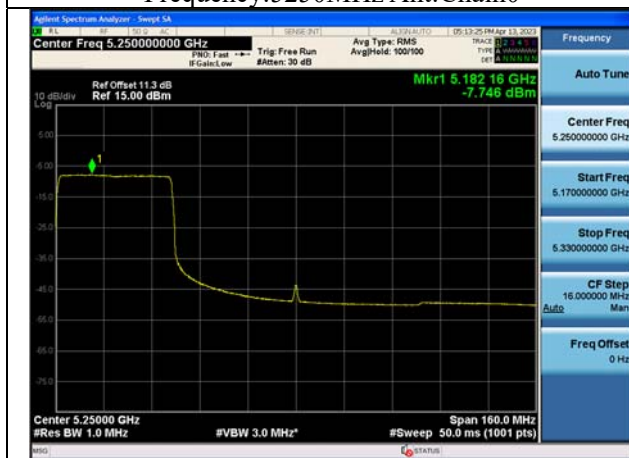

Mode:802.11ax HE80 Tone:484T  
Frequency:5210MHz Ant:Chain1

Mode:802.11ax HE80 Tone:996T  
Frequency:5210MHz Ant:Chain0

Mode:802.11ax HE80 Tone:996T  
Frequency:5210MHz Ant:Chain1

Test Mode: 802.11ac VHT160

Test Mode: 802.11ax HE160

Mode:802.11ax HE160 Tone:242T  
Frequency:5250MHz Ant:Chain0

Mode:802.11ax HE160 Tone:242T  
Frequency:5250MHz Ant:Chain1

Mode:802.11ax HE160 Tone:484T  
Frequency:5250MHz Ant:Chain0