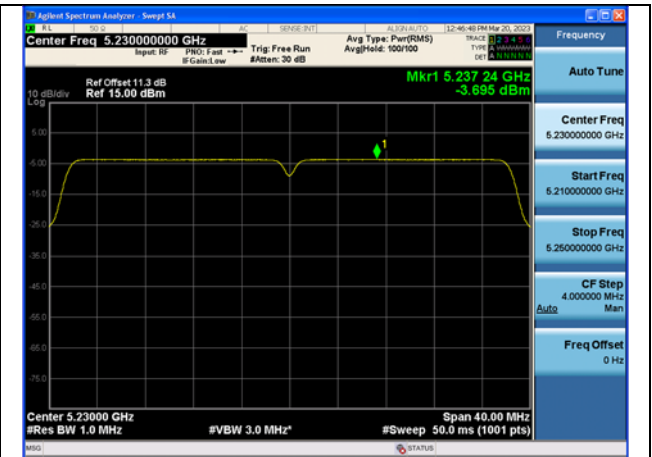

Test Mode: 802.11n HT40

Mode:802.11n HT40 Frequency:5230MHz Ant:Chain0