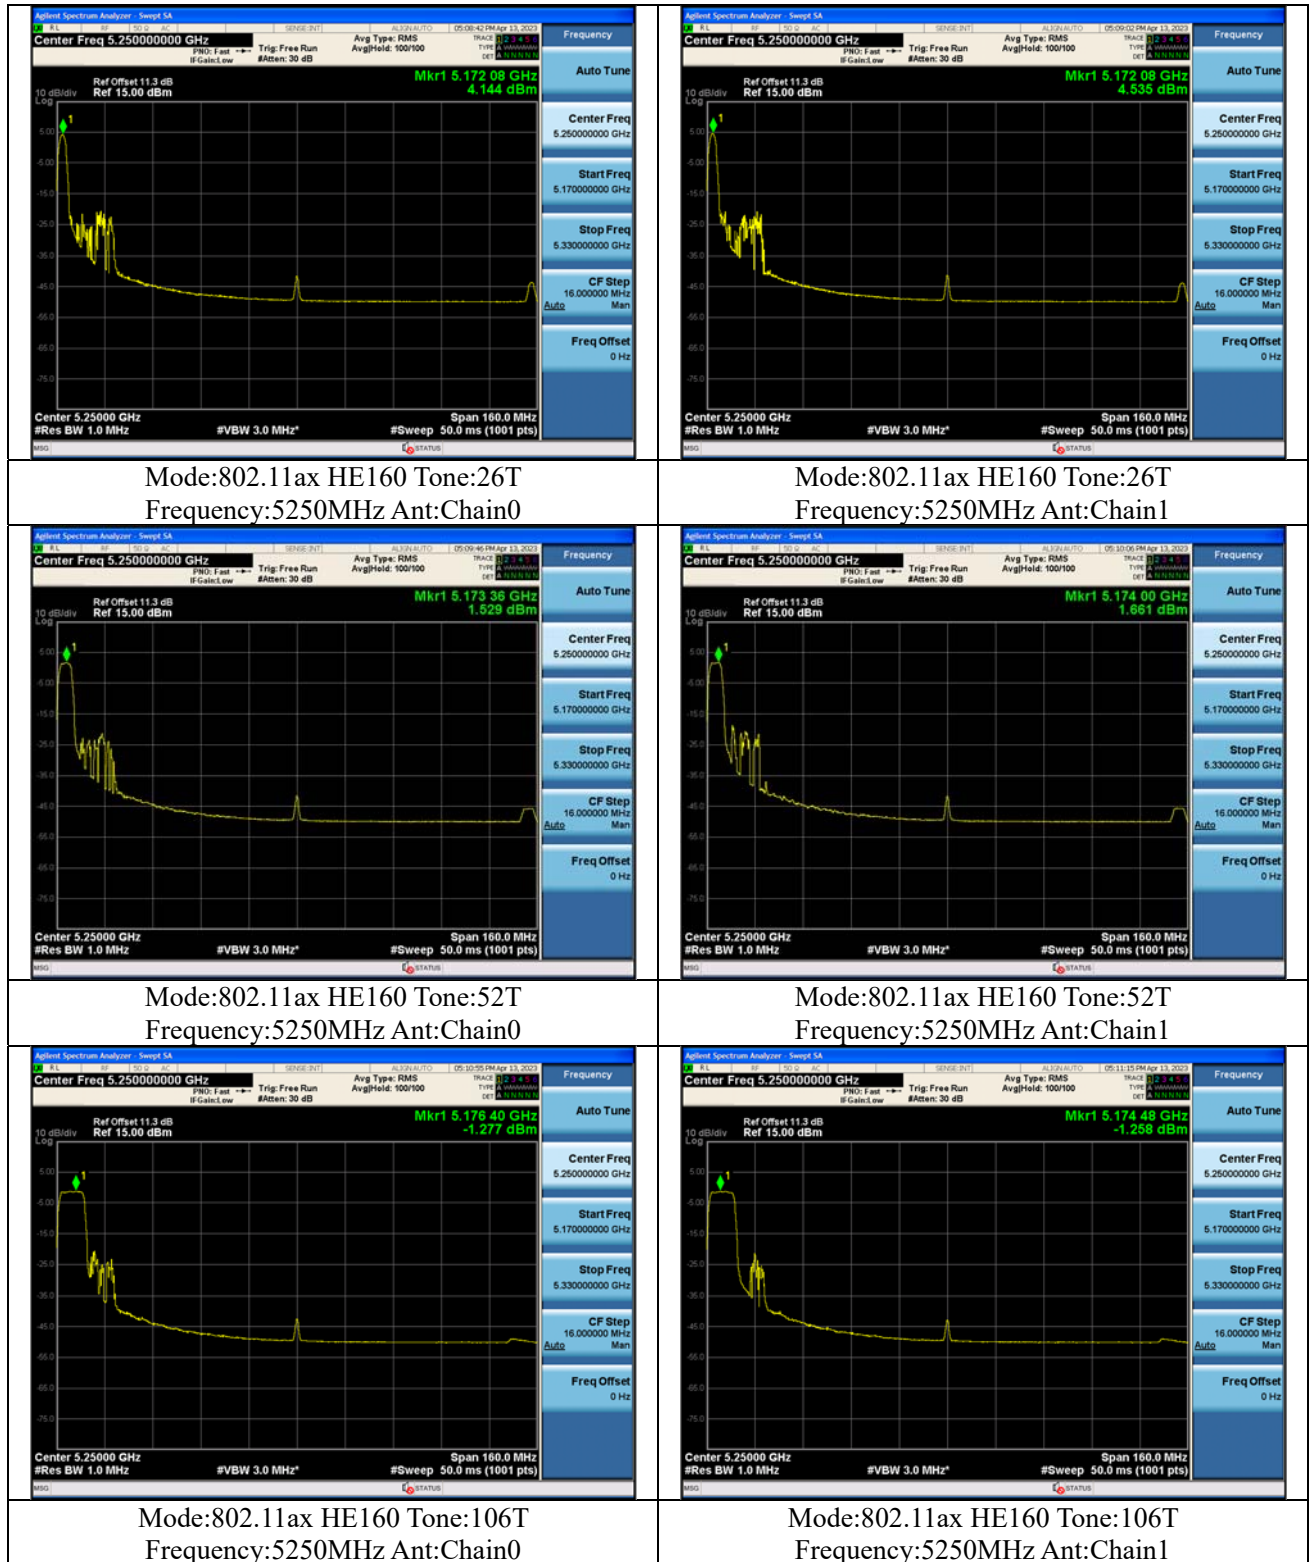

Mode:802.11ax HE80 Tone:106T  
Frequency:5210MHz Ant:Chain1

Mode:802.11ax HE80 Tone:242T  
Frequency:5210MHz Ant:Chain0

Mode:802.11ax HE80 Tone:242T  
Frequency:5210MHz Ant:Chain1

Mode:802.11ax HE80 Tone:484T  
Frequency:5210MHz Ant:Chain0

Mode:802.11ax HE80 Tone:484T  
Frequency:5210MHz Ant:Chain1

Mode:802.11ax HE80 Tone:996T  
Frequency:5210MHz Ant:Chain0

Mode:802.11ax HE80 Tone:996T  
Frequency:5210MHz Ant:Chain1

Test Mode: 802.11ac VHT160

Test Mode: 802.11ax HE160

Mode:802.11ax HE160 Tone:242T  
Frequency:5250MHz Ant:Chain0

Mode:802.11ax HE160 Tone:242T  
Frequency:5250MHz Ant:Chain1

Mode:802.11ax HE160 Tone:484T  
Frequency:5250MHz Ant:Chain0