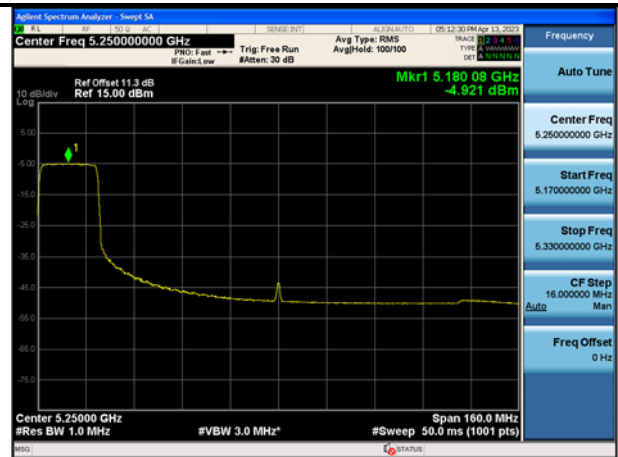

Mode:802.11ax HE80 Tone:484T  
Frequency:5210MHz Ant:Chain1

Mode:802.11ax HE80 Tone:996T  
Frequency:5210MHz Ant:Chain0

Mode:802.11ax HE80 Tone:996T  
Frequency:5210MHz Ant:Chain1

Test Mode: 802.11ac VHT160

Test Mode: 802.11ax HE160

Mode:802.11ax HE160 Tone:242T  
Frequency:5250MHz Ant:Chain0

Mode:802.11ax HE160 Tone:242T  
Frequency:5250MHz Ant:Chain1

Mode:802.11ax HE160 Tone:484T  
Frequency:5250MHz Ant:Chain0