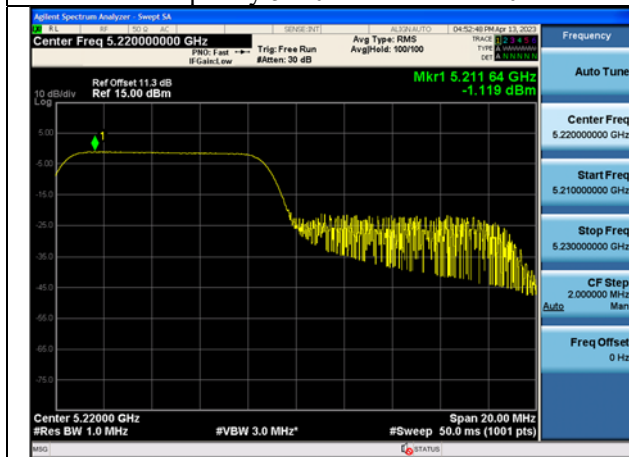

Mode:802.11ax HE20 Tone:106T  
Frequency:5180MHz Ant:Chain0

Mode:802.11ax HE20 Tone:106T  
Frequency:5220MHz Ant:Chain0

Mode:802.11ax HE20 Tone:106T  
Frequency:5240MHz Ant:Chain0

Mode:802.11ax HE20 Tone:106T  
Frequency:5180MHz Ant:Chain1

Mode:802.11ax HE20 Tone:106T  
Frequency:5220MHz Ant:Chain1

Mode:802.11ax HE20 Tone:106T  
Frequency:5240MHz Ant:Chain1

Mode:802.11ax HE20 Tone:242T  
Frequency:5180MHz Ant:Chain0

Mode:802.11ax HE20 Tone:242T  
Frequency:5220MHz Ant:Chain0