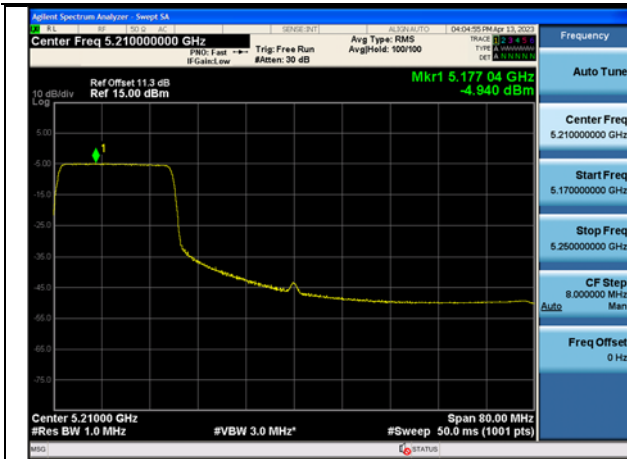

Mode:802.11ax HE80 Tone:26T Frequency:5210MHz  
Ant:Chain1

Mode:802.11ax HE80 Tone:52T Frequency:5210MHz  
Ant:Chain0

Mode:802.11ax HE80 Tone:52T Frequency:5210MHz  
Ant:Chain1

Mode:802.11ax HE80 Tone:106T  
Frequency:5210MHz Ant:Chain0

Mode:802.11ax HE80 Tone:106T  
Frequency:5210MHz Ant:Chain1

Mode:802.11ax HE80 Tone:242T  
Frequency:5210MHz Ant:Chain0

Mode:802.11ax HE80 Tone:242T  
Frequency:5210MHz Ant:Chain1

Mode:802.11ax HE80 Tone:484T  
Frequency:5210MHz Ant:Chain0