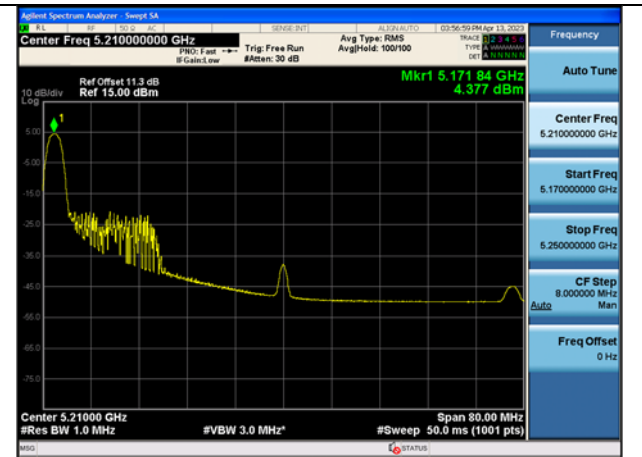

Mode:802.11ax HE40 Tone:484T  
Frequency:5190MHz Ant:Chain0

Mode:802.11ax HE40 Tone:484T  
Frequency:5230MHz Ant:Chain0

Test Mode: 802.11ac VHT80

Test Mode: 802.11ax HE80

Mode:802.11ax HE80 Tone:26T Frequency:5210MHz  
Ant:Chain0

Mode:802.11ax HE80 Tone:26T Frequency:5210MHz  
Ant:Chain1

Mode:802.11ax HE80 Tone:52T Frequency:5210MHz  
Ant:Chain0

Mode:802.11ax HE80 Tone:52T Frequency:5210MHz  
Ant:Chain1

Mode:802.11ax HE80 Tone:106T  
Frequency:5210MHz Ant:Chain0