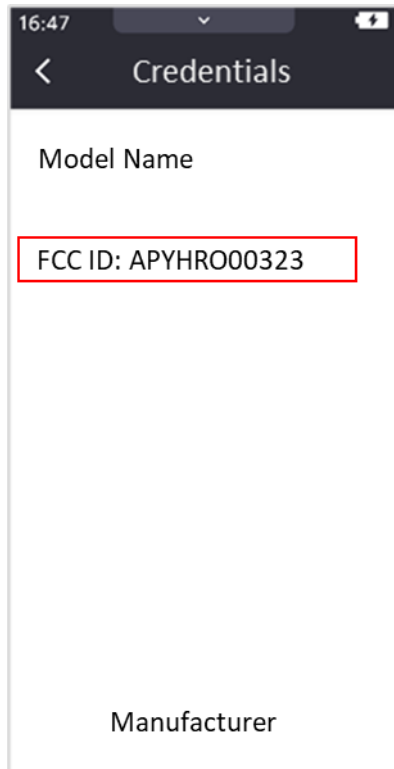

## FCC ID Location

FCC ID : APYHRO00323

### O e-label (on the display)