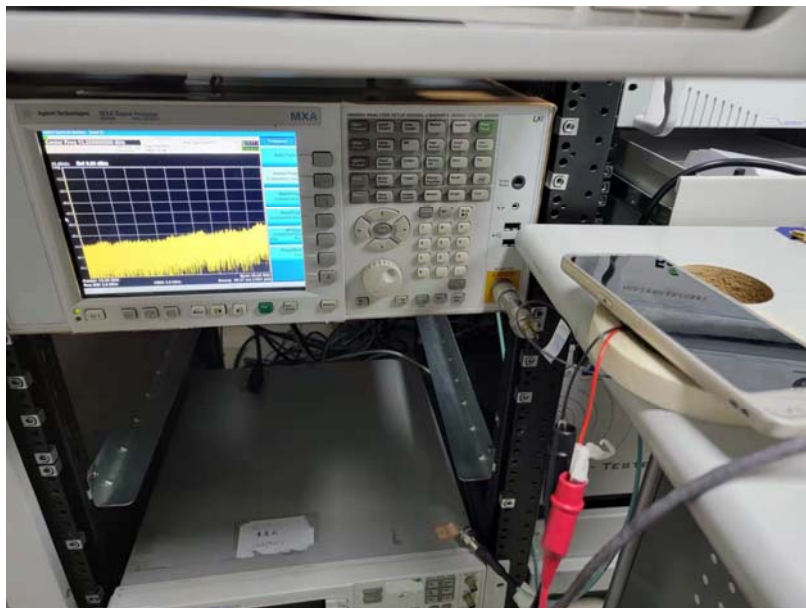

TEST SETUP

RF Conducted Test setup (GSM/WCDMA/LTE)

RF Conducted Test setup (BT/WIFI)

9KHz~30MHz

30MHz~1GHz

>1GHz