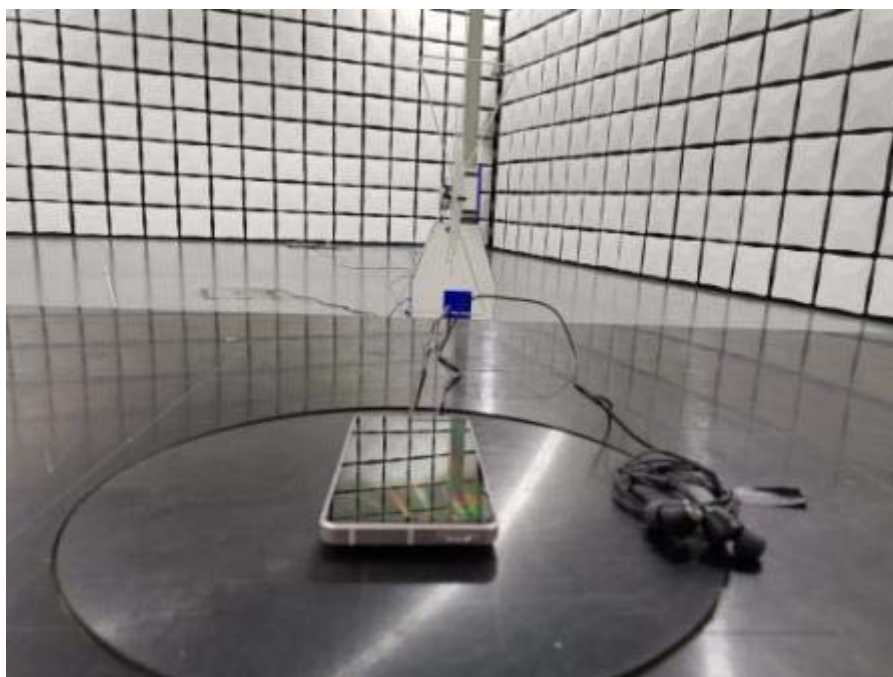

TEST SETUP

RF Conducted Test setup (GSM/WCDMA/LTE)

RF Conducted Test setup (BT/WIFI)

9KHz~30MHz

30MHz~1GHz

>1GHz