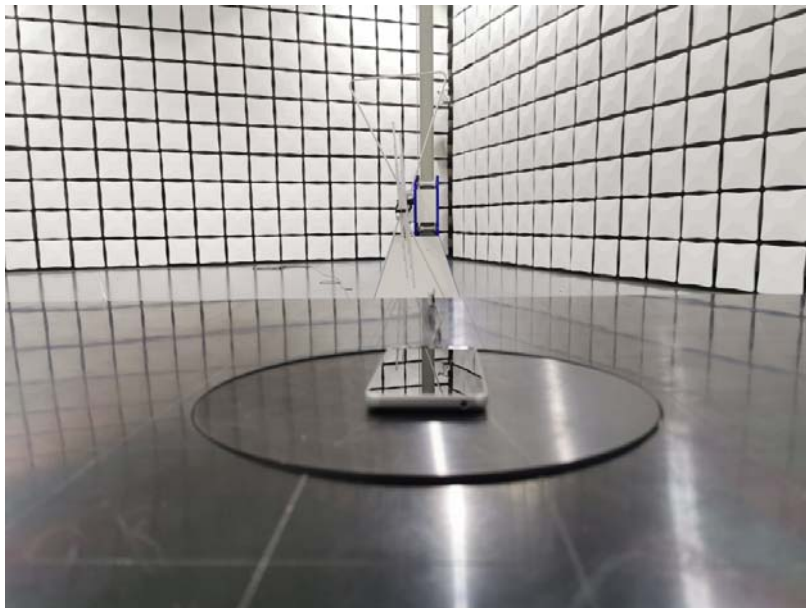

**TEST SETUP**

RF Conducted Test setup (GSM/WCDMA/LTE)

RF Conducted Test setup (BT/WIFI)

9KHz~30MHz

30MHz~1GHz

>1GHz