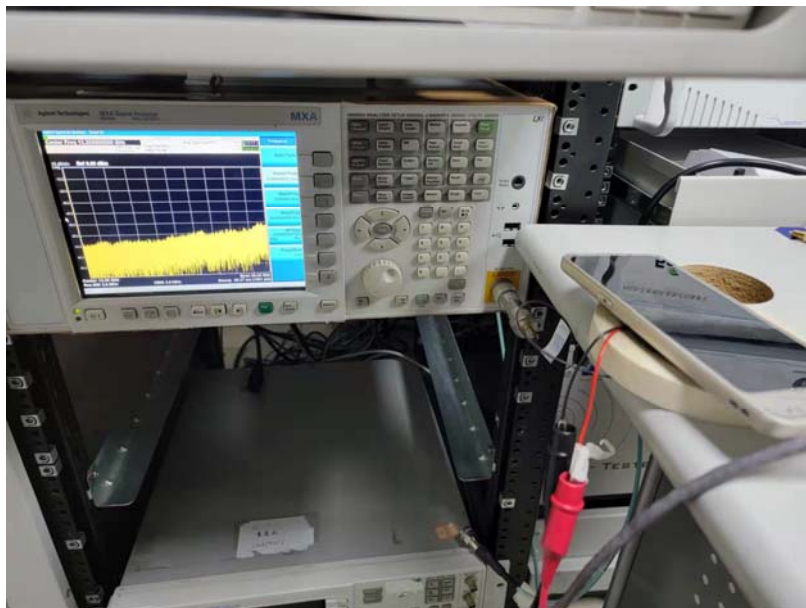

**TEST SETUP**

RF Conducted Test setup (GSM/WCDMA/LTE)

RF Conducted Test setup (BT/WIFI)

9KHz~30MHz

30MHz~1GHz

>1GHz