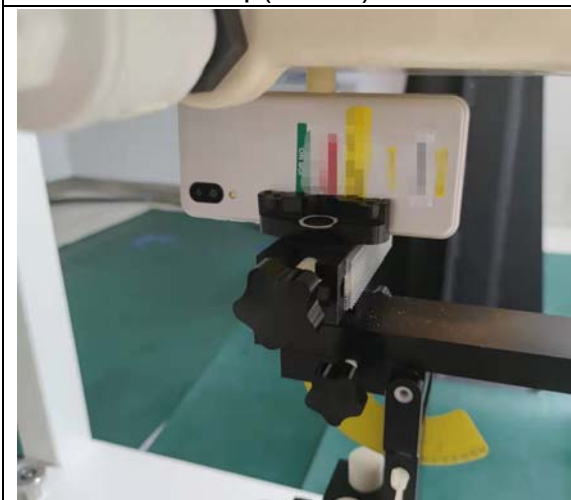

## SETUP PHOTOGRAPH

Left Cheek

Left Tilt

Right Cheek

Right Tilt

Back(10mm)

Front(10mm)

Top(10mm)

Bottom(10mm)

Left(10mm)

Right(10mm)