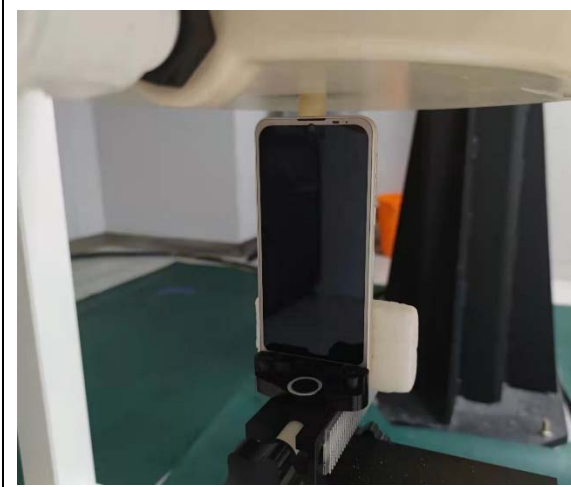

## SETUP PHOTOGRAPH

Left Cheek

Left Tilt

Right Cheek

Right Tilt

Back(10mm)

Front(10mm)

Top(10mm)