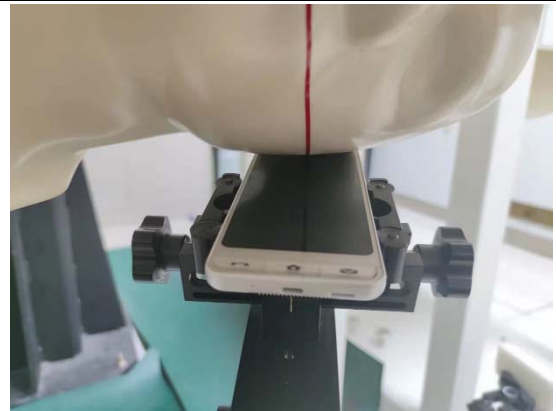

## SETUP PHOTOGRAPH

Left Cheek

Left Tilt

Right Cheek

Right Tilt

Back(10mm)

Front(10mm)

Top(10mm)

Bottom(10mm)

Left(10mm)

Right(10mm)