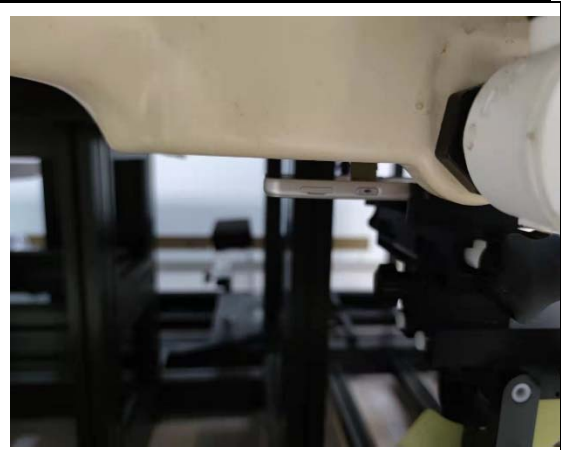

## SETUP PHOTOGRAPH

Left Cheek

Left Tilt

Right Cheek

Right Tilt

Back(10mm)

Front(10mm)

Top(10mm)

Bottom(10mm)

Left(10mm)

Right(10mm)