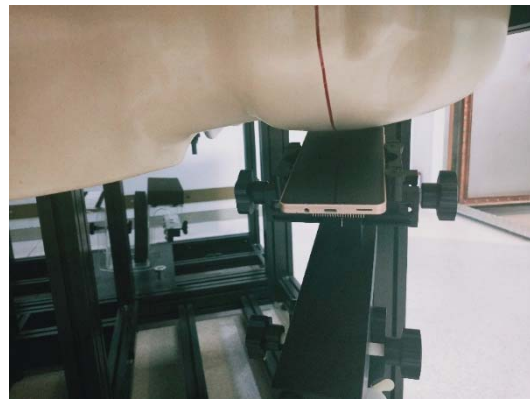

SETUP PHOTOGRAPH

Left Cheek

Left Tilt

Right Cheek

Right Tilt

Back(10mm)

Front(10mm)

Top(10mm)

Bottom(10mm)

Left(10mm)

Right(10mm)