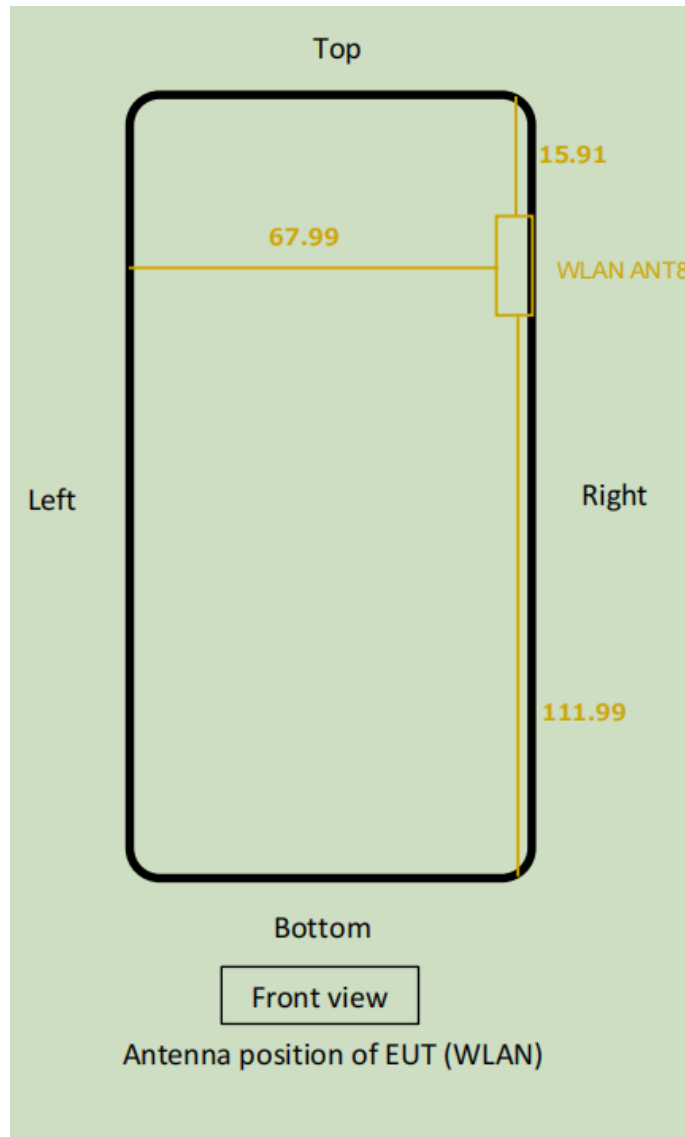

---

**SETUP PHOTOGRAPH**

Left Cheek

Left Tilt

Right Cheek

Right Tilt

Back(10mm)

Front(10mm)

Top(10mm)

Bottom(10mm)

Left(10mm)

Right(10mm)

---

Antenna position of EUT (WLAN)