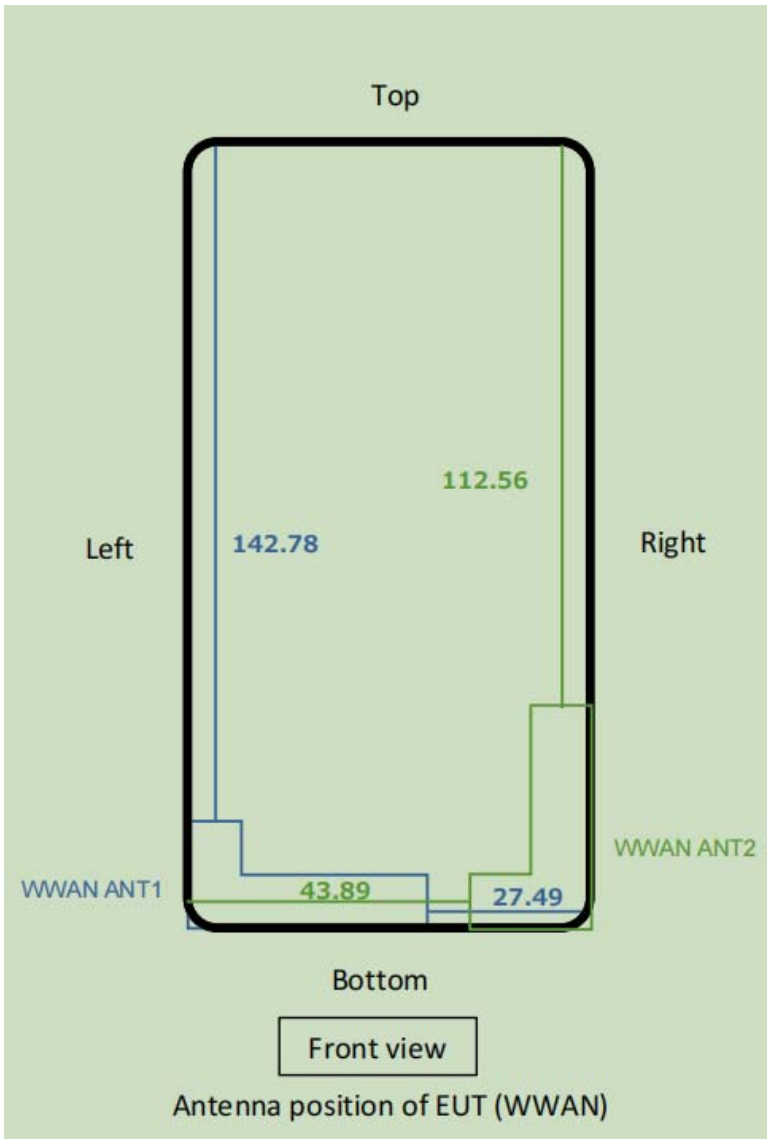

---

**SETUP PHOTOGRAPH**

Left Cheek

Left Tilt

Right Cheek

Right Tilt

Back(10mm)

Front(10mm)

Top(10mm)

Bottom(10mm)

Left(10mm)

Right(10mm)

---

Antenna position of EUT (WLAN)