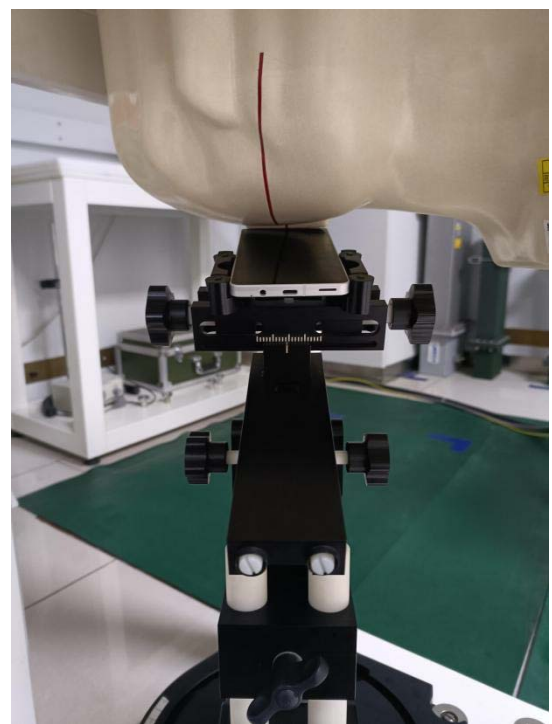

---

**SETUP PHOTOGRAPH**

Left Cheek

Left Tilt

Right Cheek

Right Tilt

Back(10mm)

Front(10mm)

Top(10mm)

Bottom(10mm)

Left(10mm)

Right(10mm)

---

Antenna position of EUT (WLAN)