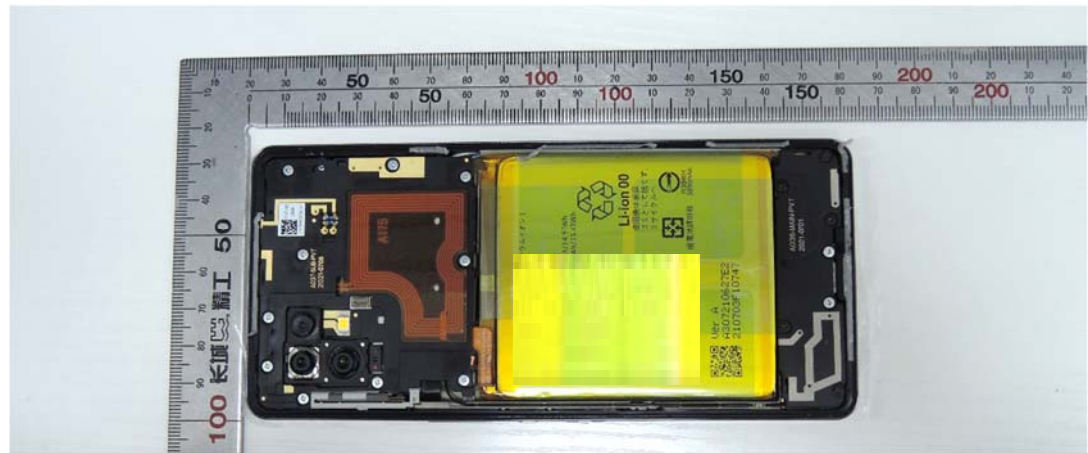

Internal Photos

FCC ID: APYHRO00298

Internal Photos

Model: A102SH, SH-RM18

Internal Photos

Model: A102SH, SH-RM18

Internal Photos

Model: A102SH, SH-RM18

Internal Photos

Model: A102SH, SH-RM18

Internal Photos

Model: A102SH, SH-RM18

Internal Photos

Model: A102SH, SH-RM18

Internal Photos

Model: A102SH, SH-RM18

Internal Photos

Model: A102SH, SH-RM18

Internal Photos

Model: A102SH, SH-RM18

Internal Photos

Model: A102SH, SH-RM18