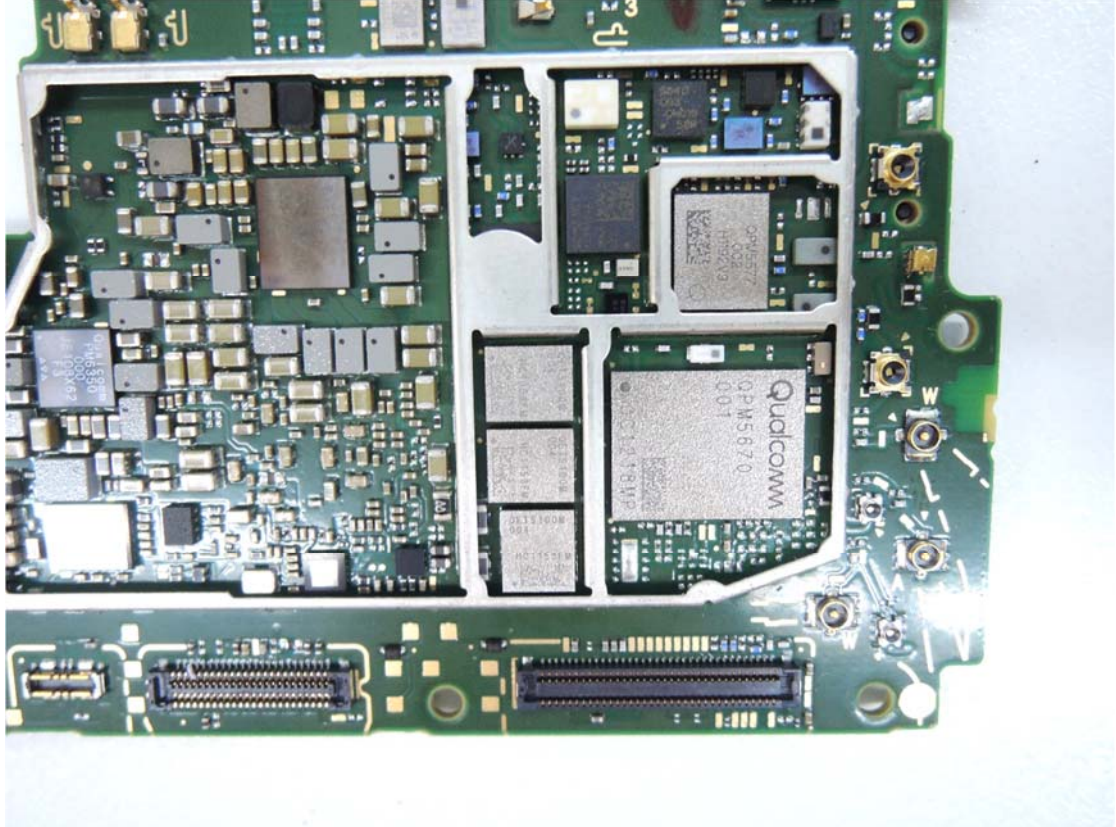

Internal Photos

FCC ID: APYHRO00298

Internal Photos

Model: A102SH, SH-RM18

Internal Photos

Model: A102SH, SH-RM18

Internal Photos

Model: A102SH, SH-RM18

Internal Photos

Model: A102SH, SH-RM18

Internal Photos

Model: A102SH, SH-RM18

Internal Photos

Model: A102SH, SH-RM18

Internal Photos

Model: A102SH, SH-RM18

Internal Photos

Model: A102SH, SH-RM18

Internal Photos

Model: A102SH, SH-RM18

Internal Photos

Model: A102SH, SH-RM18