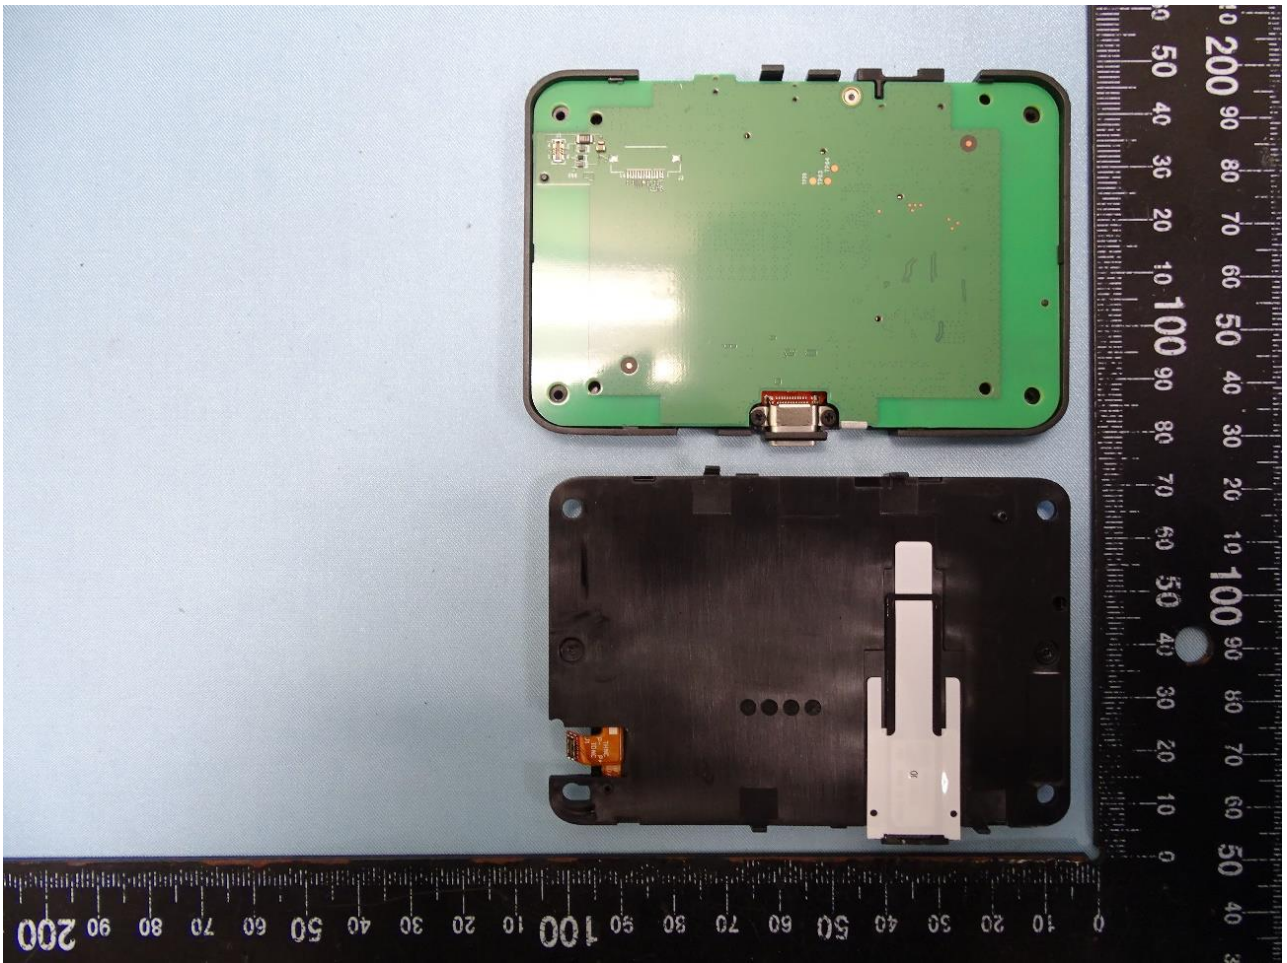

### 3. Internal Photograph of EUT

FCC ID: APYHRO00297

Sample 1 and Sample 2

Sample 1

Sample 2