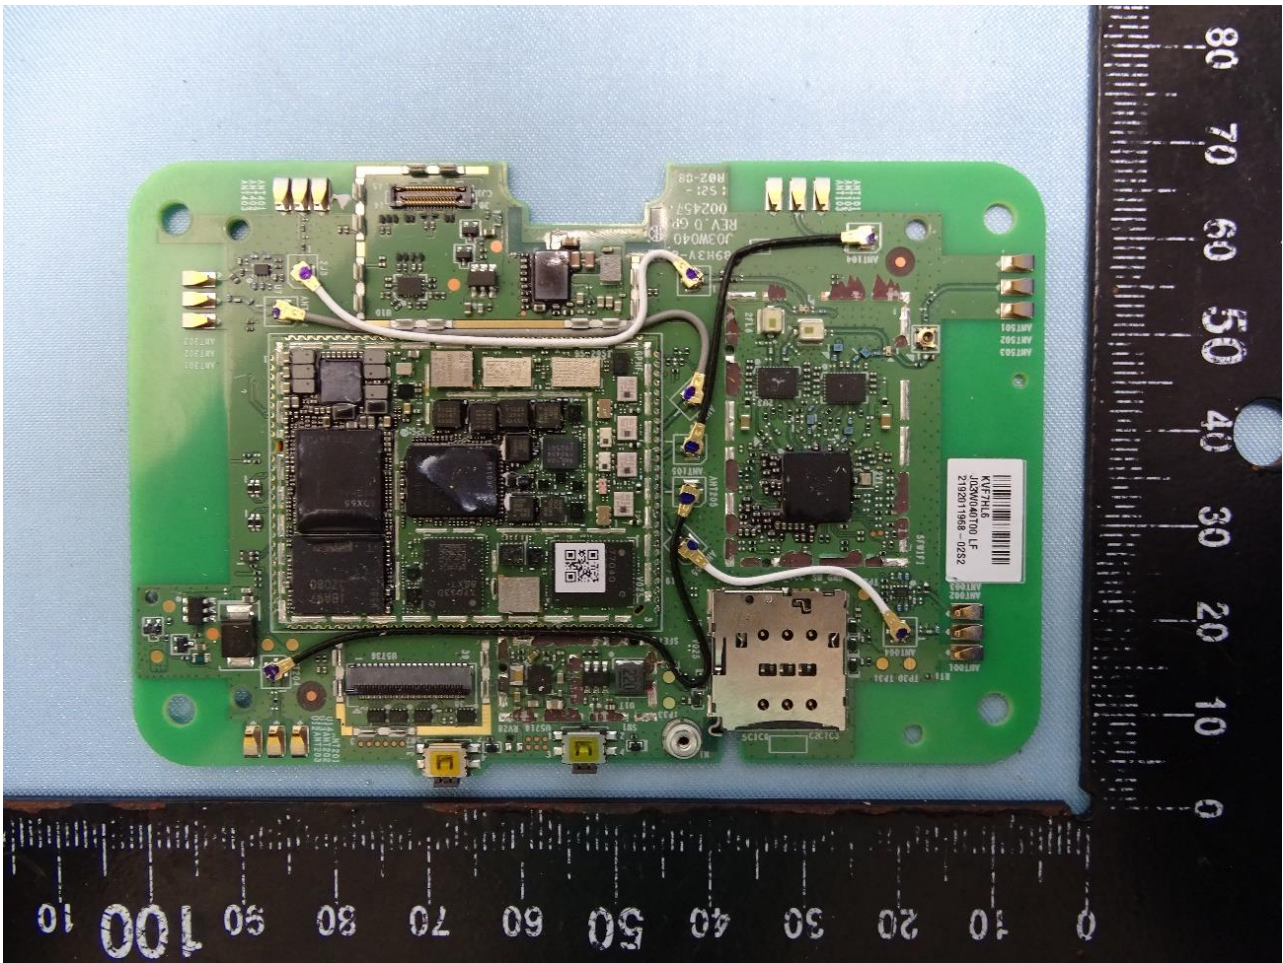

### 3. Internal Photograph of EUT

FCC ID: APYHRO00297

Sample 1 and Sample 2

Sample 1

Sample 2