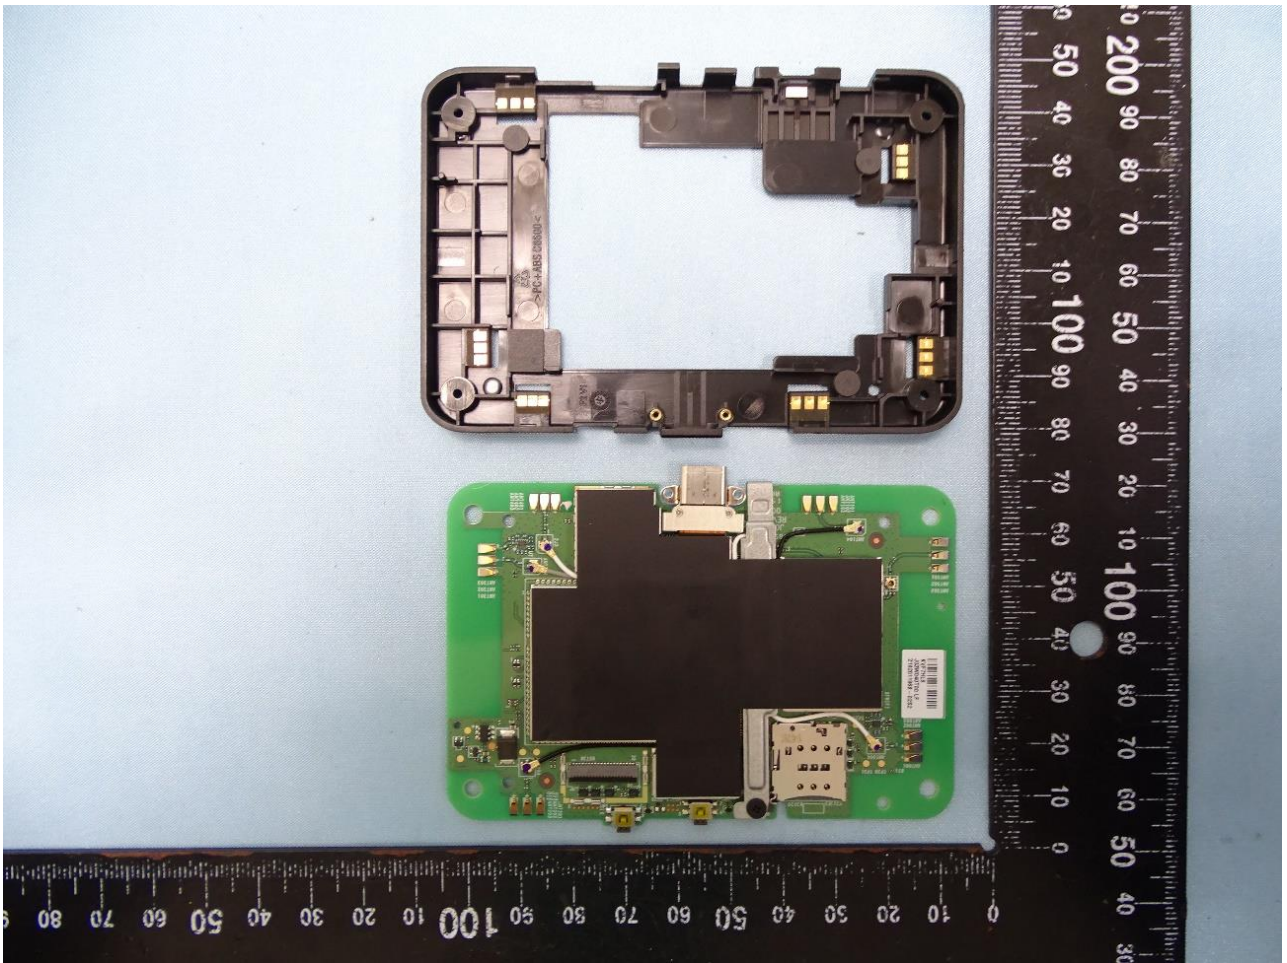

### 3. Internal Photograph of EUT

FCC ID: APYHRO00297

Sample 1 and Sample 2

Sample 1

Sample 2