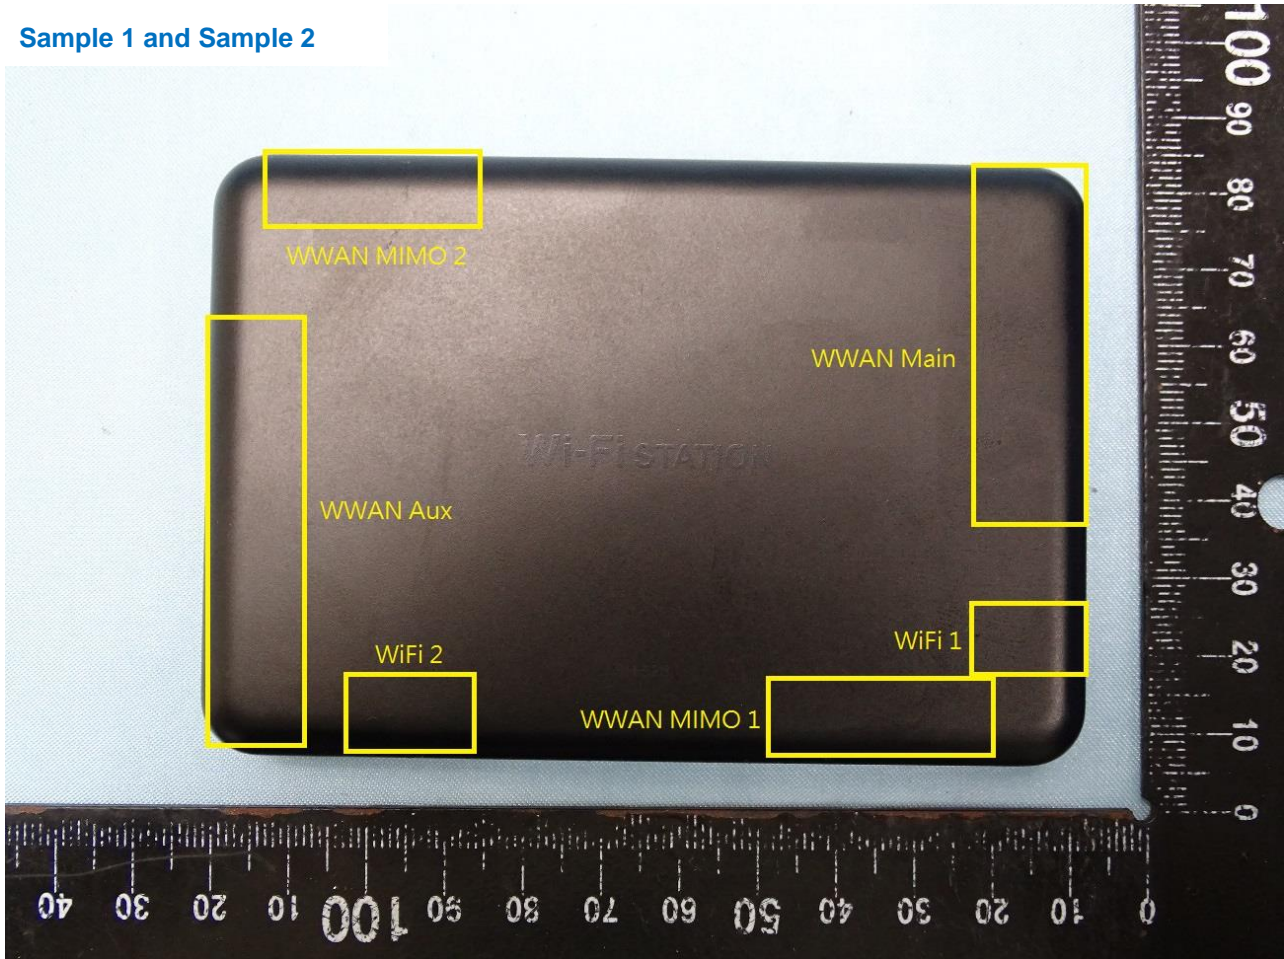

### 3. Internal Photograph of EUT

FCC ID: APYHRO00297

Sample 1 and Sample 2

Sample 1

Sample 2