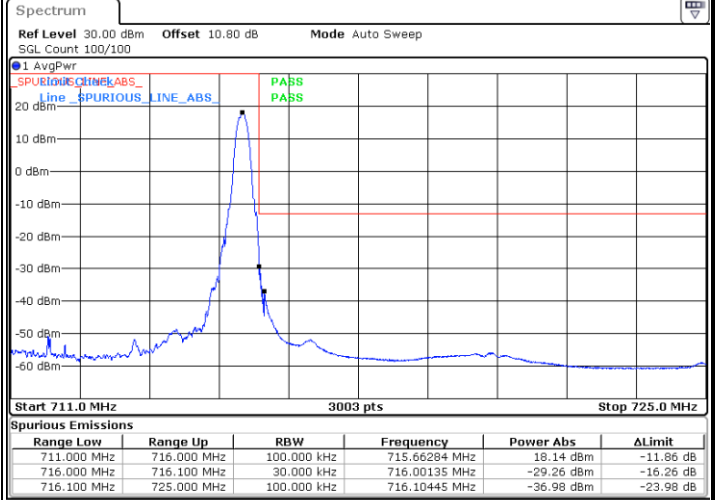

Date: 25.MAY.2021 10:58:36

Highest Band Edge / 1 RB

Date: 25.MAY.2021 11:03:19

Lowest Band Edge / Full RB

Date: 25.MAY.2021 10:56:31

Highest Band Edge / Full RB

Date: 25.MAY.2021 11:01:57

LTE Band 12 / 5MHz / 16QAM

Lowest Band Edge / 1RB

Date: 25.MAY.2021 10:57:54

Highest Band Edge / 1 RB

Date: 25.MAY.2021 11:04:00

Lowest Band Edge / Full RB

Date: 25.MAY.2021 10:57:12

Highest Band Edge / Full RB

Date: 25.MAY.2021 11:02:38

LTE Band 12 / 5MHz / 64QAM

Lowest Band Edge / 1RB

Date: 25.MAY.2021 10:53:43

Highest Band Edge / 1 RB

Date: 25.MAY.2021 10:55:50

Lowest Band Edge / Full RB

Date: 25.MAY.2021 10:53:02

Highest Band Edge / Full RB

Date: 25.MAY.2021 10:55:08

LTE Band 12 / 10MHz / QPSK

Lowest Band Edge / 1 RB

Date: 25.MAY.2021 11:07:28

Highest Band Edge / 1 RB

Date: 25.MAY.2021 11:13:54

Lowest Band Edge / Full RB

Date: 25.MAY.2021 11:05:20