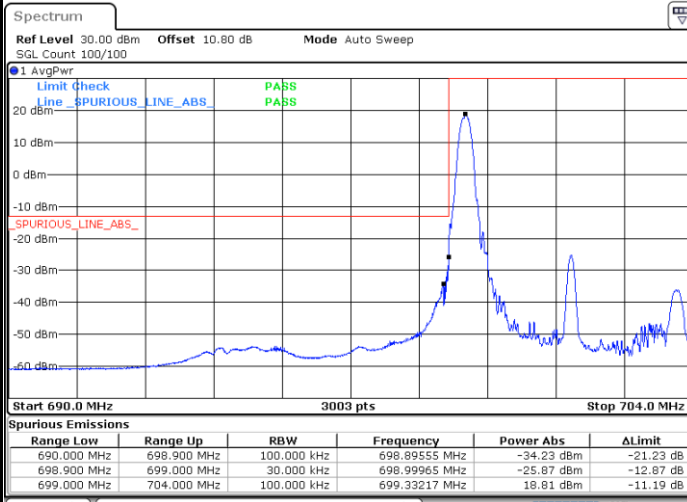

Highest Band Edge / 1 RB

Date: 25.MAY.2021 10:52:20

Lowest Band Edge / Full RB

Date: 25.MAY.2021 10:49:32

Highest Band Edge / Full RB

Date: 25.MAY.2021 10:51:38

LTE Band 12 / 5MHz / QPSK

Lowest Band Edge / 1 RB

Date: 25.MAY.2021 10:58:36

Highest Band Edge / 1 RB

Date: 25.MAY.2021 11:03:19

Lowest Band Edge / Full RB

Date: 25.MAY.2021 10:56:31

Highest Band Edge / Full RB

Date: 25.MAY.2021 11:01:57

LTE Band 12 / 5MHz / 16QAM

Lowest Band Edge / 1RB

Date: 25.MAY.2021 10:57:54

Highest Band Edge / 1 RB

Date: 25.MAY.2021 11:04:00

Lowest Band Edge / Full RB

Date: 25.MAY.2021 10:57:12

Highest Band Edge / Full RB

Date: 25.MAY.2021 11:02:38