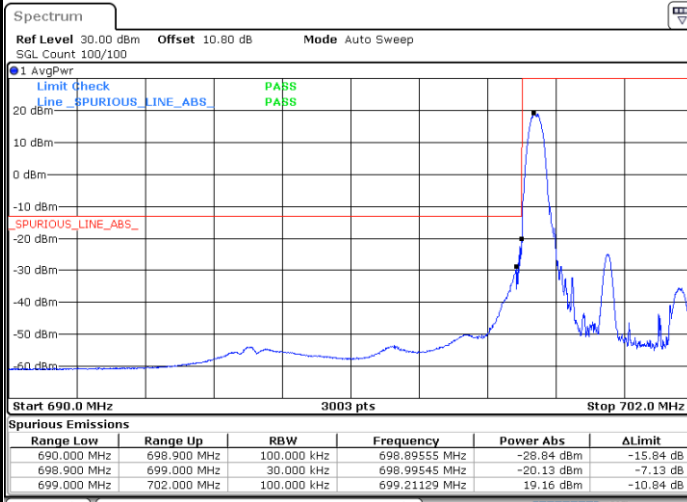

Date: 25.MAY.2021 10:37:15

Highest Band Edge / Full RB

Date: 25.MAY.2021 10:39:21

LTE Band 12 / 3MHz / QPSK

Lowest Band Edge / 1RB

Date: 25.MAY.2021 10:42:49

Highest Band Edge / 1 RB

Date: 25.MAY.2021 10:48:14

Lowest Band Edge / Full RB

Date: 25.MAY.2021 10:40:44

Highest Band Edge / Full RB

Date: 25.MAY.2021 10:46:10

LTE Band 12 / 3MHz / 16QAM

Lowest Band Edge / 1 RB

Date: 25.MAY.2021 10:42:07

Highest Band Edge / 1 RB

Date: 25.MAY.2021 10:47:33

Lowest Band Edge / Full RB

Date: 25.MAY.2021 10:41:25

Highest Band Edge / Full RB

Date: 25.MAY.2021 10:46:51

LTE Band 12 / 3MHz / 64QAM

Lowest Band Edge / 1 RB

Date: 25.MAY.2021 10:50:14

Highest Band Edge / 1 RB

Date: 25.MAY.2021 10:52:20

Lowest Band Edge / Full RB

Date: 25.MAY.2021 10:49:32

Highest Band Edge / Full RB

Date: 25.MAY.2021 10:51:38

LTE Band 12 / 5MHz / QPSK

Lowest Band Edge / 1 RB