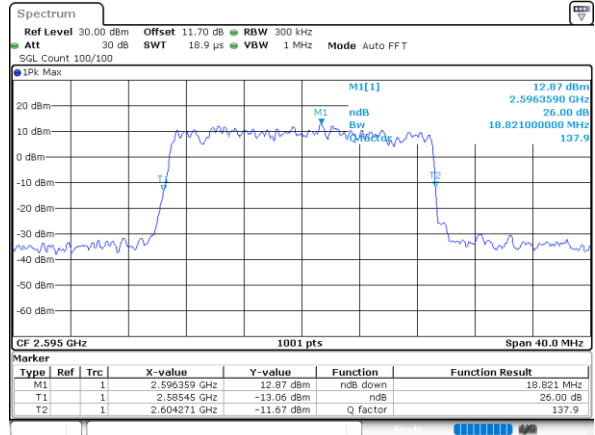

Middle Channel / 20MHz / 16QAM

Date: 24.MAY.2021 11:06:37