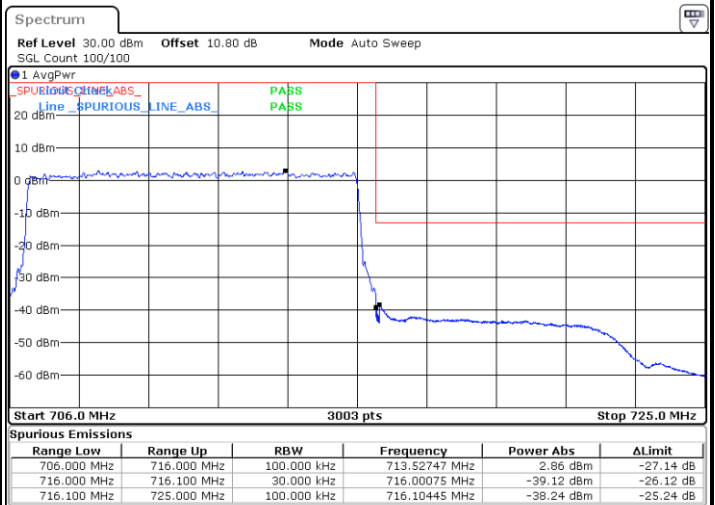

LTE Band 12 / 5MHz / 64QAM

Lowest Band Edge / 1RB

Date: 25.MAY.2021 10:53:43

Highest Band Edge / 1 RB

Date: 25.MAY.2021 10:55:50

Lowest Band Edge / Full RB

Date: 25.MAY.2021 10:53:02

Highest Band Edge / Full RB

Date: 25.MAY.2021 10:55:08

LTE Band 12 / 10MHz / QPSK

Lowest Band Edge / 1 RB

Date: 25.MAY.2021 11:07:28

Highest Band Edge / 1 RB

Date: 25.MAY.2021 11:13:54

Lowest Band Edge / Full RB

Date: 25.MAY.2021 11:05:20

Highest Band Edge / Full RB

Date: 25.MAY.2021 11:11:49

LTE Band 12 / 10MHz / 16QAM

Lowest Band Edge / 1 RB

Date: 25.MAY.2021 11:06:46

Highest Band Edge / 1 RB

Date: 25.MAY.2021 11:13:12

Lowest Band Edge / Full RB