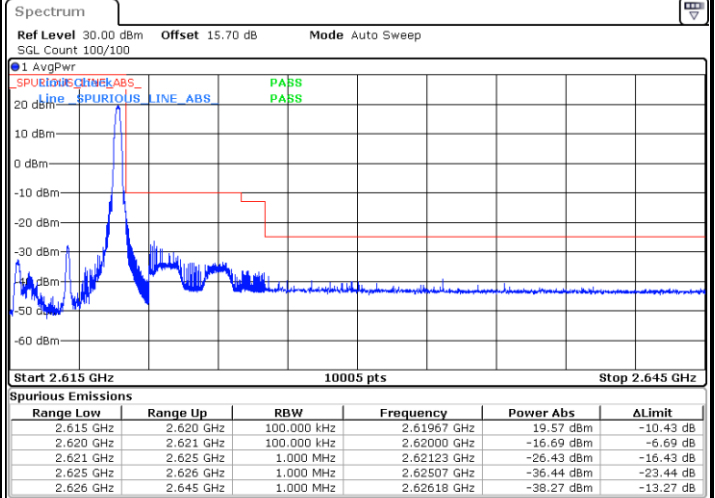

Highest Band Edge / 1 RB

Date: 24.MAY.2021 08:32:05