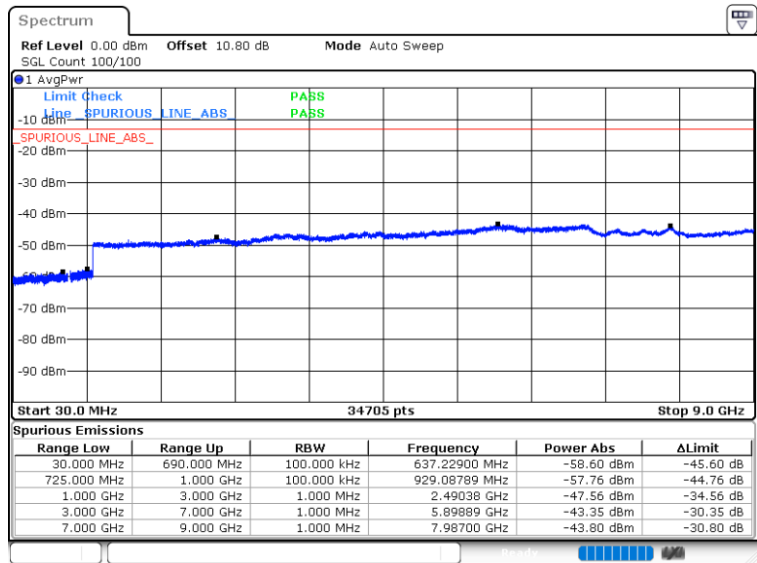

Highest Channel / QPSK

Date: 25.MAY.2021 10:36:32