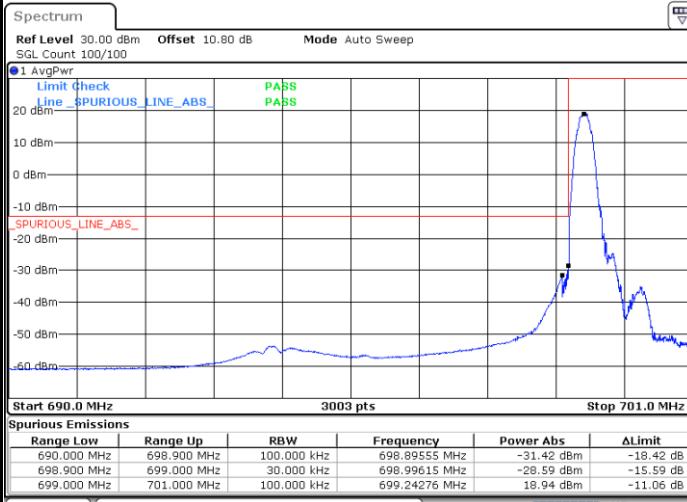

# Conducted Band Edge

LTE Band 12 / 1.4MHz / 16QAM

Lowest Band Edge / 1 RB

Date: 25.MAY.2021 10:29:50

Highest Band Edge / 1 RB

Date: 25.MAY.2021 10:35:16

Lowest Band Edge / Full RB

Date: 25.MAY.2021 10:29:09

Highest Band Edge / Full RB

Date: 25.MAY.2021 10:34:33

LTE Band 12 / 1.4MHz / 64QAM

Lowest Band Edge / 1 RB

Date: 25.MAY.2021 10:37:57

Highest Band Edge / 1 RB

Date: 25.MAY.2021 10:40:02

Lowest Band Edge / Full RB