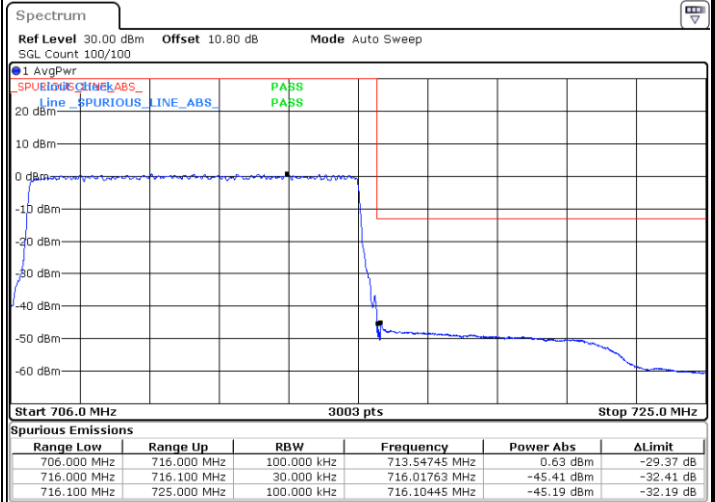

Highest Band Edge / Full RB

Date: 25.MAY.2021 11:11:49

LTE Band 12 / 10MHz / 16QAM

Lowest Band Edge / 1 RB

Date: 25.MAY.2021 11:06:46

Highest Band Edge / 1 RB

Date: 25.MAY.2021 11:13:12

Lowest Band Edge / Full RB

Date: 25.MAY.2021 11:06:02

Highest Band Edge / Full RB

Date: 25.MAY.2021 11:12:31

LTE Band 12 / 10MHz / 64QAM

Lowest Band Edge / 1 RB

Date: 25.MAY.2021 11:15:55

Highest Band Edge / 1 RB

Date: 25.MAY.2021 11:18:02

Lowest Band Edge / Full RB

Date: 25.MAY.2021 11:15:13

Highest Band Edge / Full RB

Date: 25.MAY.2021 11:17:21