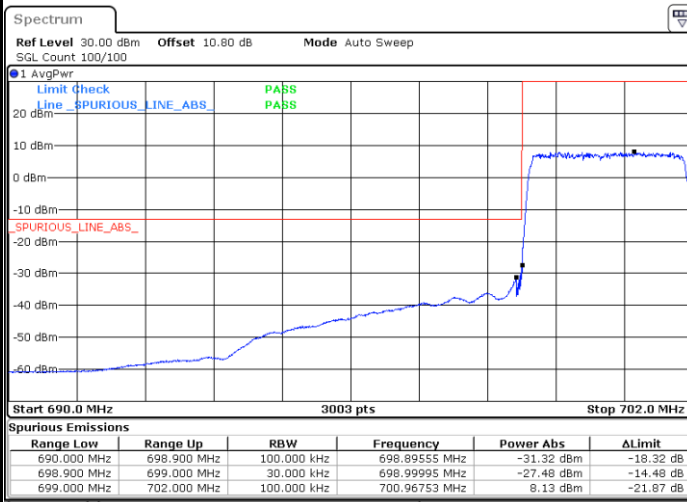

Highest Band Edge / Full RB

Date: 25.MAY.2021 10:34:33

LTE Band 12 / 1.4MHz / 64QAM

Lowest Band Edge / 1 RB

Date: 25.MAY.2021 10:37:57

Highest Band Edge / 1 RB

Date: 25.MAY.2021 10:40:02

Lowest Band Edge / Full RB

Date: 25.MAY.2021 10:37:15

Highest Band Edge / Full RB

Date: 25.MAY.2021 10:39:21

LTE Band 12 / 3MHz / QPSK

Lowest Band Edge / 1RB

Date: 25.MAY.2021 10:42:49

Highest Band Edge / 1 RB

Date: 25.MAY.2021 10:48:14

Lowest Band Edge / Full RB

Date: 25.MAY.2021 10:40:44

Highest Band Edge / Full RB

Date: 25.MAY.2021 10:46:10

LTE Band 12 / 3MHz / 16QAM

Lowest Band Edge / 1 RB

Date: 25.MAY.2021 10:42:07

Highest Band Edge / 1 RB