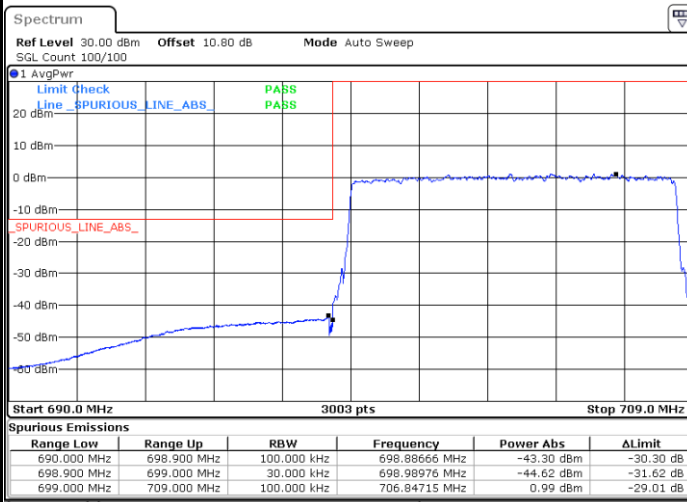

Highest Band Edge / Full RB

Date: 25.MAY.2021 11:11:49

LTE Band 12 / 10MHz / 16QAM

Lowest Band Edge / 1 RB

Date: 25.MAY.2021 11:06:46

Highest Band Edge / 1 RB

Date: 25.MAY.2021 11:13:12

Lowest Band Edge / Full RB

Date: 25.MAY.2021 11:06:02

Highest Band Edge / Full RB

Date: 25.MAY.2021 11:12:31

LTE Band 12 / 10MHz / 64QAM

Lowest Band Edge / 1 RB

Date: 25.MAY.2021 11:15:55

Highest Band Edge / 1 RB

Date: 25.MAY.2021 11:18:02

Lowest Band Edge / Full RB

Date: 25.MAY.2021 11:15:13

Highest Band Edge / Full RB

Date: 25.MAY.2021 11:17:21