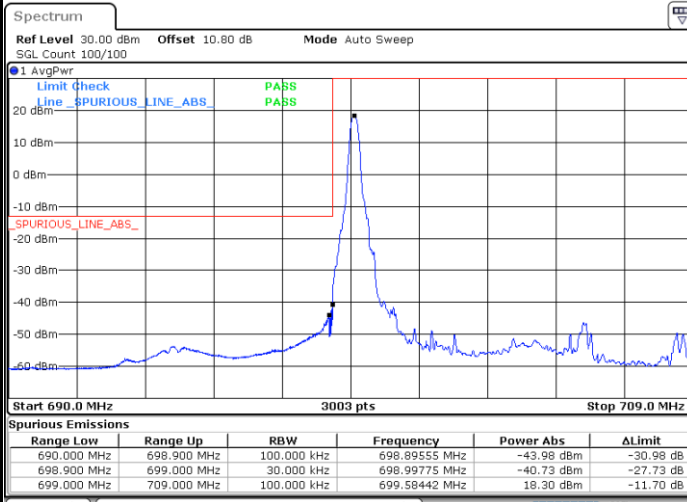

Date: 25.MAY.2021 10:55:08

LTE Band 12 / 10MHz / QPSK

Lowest Band Edge / 1 RB

Date: 25.MAY.2021 11:07:28

Highest Band Edge / 1 RB

Date: 25.MAY.2021 11:13:54

Lowest Band Edge / Full RB

Date: 25.MAY.2021 11:05:20

Highest Band Edge / Full RB

Date: 25.MAY.2021 11:11:49

LTE Band 12 / 10MHz / 16QAM

Lowest Band Edge / 1 RB

Date: 25.MAY.2021 11:06:46

Highest Band Edge / 1 RB

Date: 25.MAY.2021 11:13:12

Lowest Band Edge / Full RB

Date: 25.MAY.2021 11:06:02

Highest Band Edge / Full RB

Date: 25.MAY.2021 11:12:31

LTE Band 12 / 10MHz / 64QAM

Lowest Band Edge / 1 RB

Date: 25.MAY.2021 11:15:55

Highest Band Edge / 1 RB

Date: 25.MAY.2021 11:18:02

Lowest Band Edge / Full RB

Date: 25.MAY.2021 11:15:13

Highest Band Edge / Full RB

Date: 25.MAY.2021 11:17:21