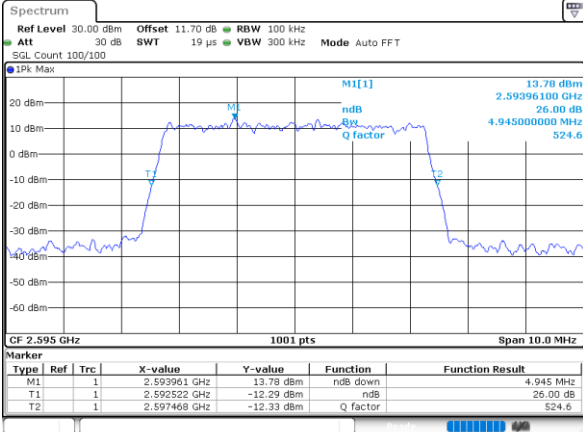

LTE Band 38

Middle Channel / 5MHz / QPSK

Date: 24.MAY.2021 11:01:52