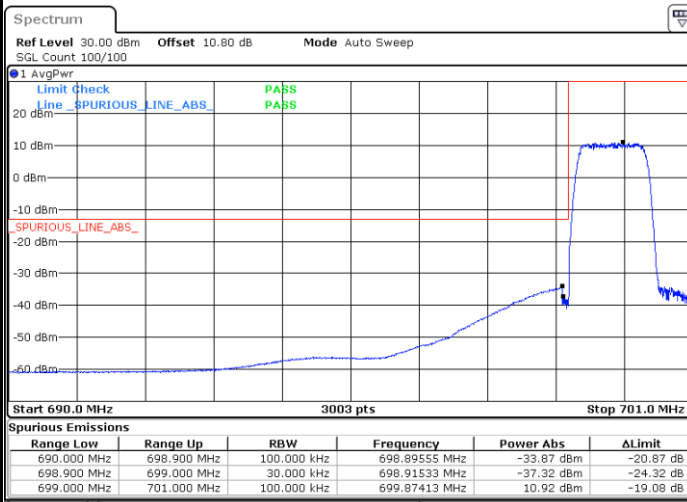

# Conducted Band Edge

LTE Band 12 / 1.4MHz / 16QAM

Lowest Band Edge / 1 RB

Date: 25.MAY.2021 10:29:50

Highest Band Edge / 1 RB

Date: 25.MAY.2021 10:35:16

Lowest Band Edge / Full RB

Date: 25.MAY.2021 10:29:09

Highest Band Edge / Full RB

Date: 25.MAY.2021 10:34:33

LTE Band 12 / 1.4MHz / 64QAM

Lowest Band Edge / 1 RB

Date: 25.MAY.2021 10:37:57

Highest Band Edge / 1 RB

Date: 25.MAY.2021 10:40:02

Lowest Band Edge / Full RB

Date: 25.MAY.2021 10:37:15

Highest Band Edge / Full RB

Date: 25.MAY.2021 10:39:21

LTE Band 12 / 3MHz / QPSK

Lowest Band Edge / 1RB

Date: 25.MAY.2021 10:42:49

Highest Band Edge / 1 RB

Date: 25.MAY.2021 10:48:14