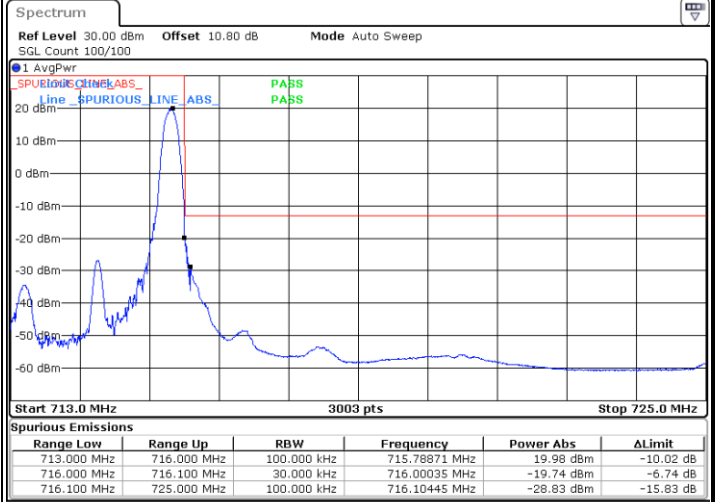

Highest Band Edge / Full RB

Date: 25.MAY.2021 10:34:33

LTE Band 12 / 1.4MHz / 64QAM

Lowest Band Edge / 1 RB

Date: 25.MAY.2021 10:37:57

Highest Band Edge / 1 RB

Date: 25.MAY.2021 10:40:02

Lowest Band Edge / Full RB

Date: 25.MAY.2021 10:37:15

Highest Band Edge / Full RB

Date: 25.MAY.2021 10:39:21

LTE Band 12 / 3MHz / QPSK

Lowest Band Edge / 1RB

Date: 25.MAY.2021 10:42:49

Highest Band Edge / 1 RB

Date: 25.MAY.2021 10:48:14

Lowest Band Edge / Full RB

Date: 25.MAY.2021 10:40:44

Highest Band Edge / Full RB

Date: 25.MAY.2021 10:46:10

LTE Band 12 / 3MHz / 16QAM

Lowest Band Edge / 1 RB

Date: 25.MAY.2021 10:42:07

Highest Band Edge / 1 RB