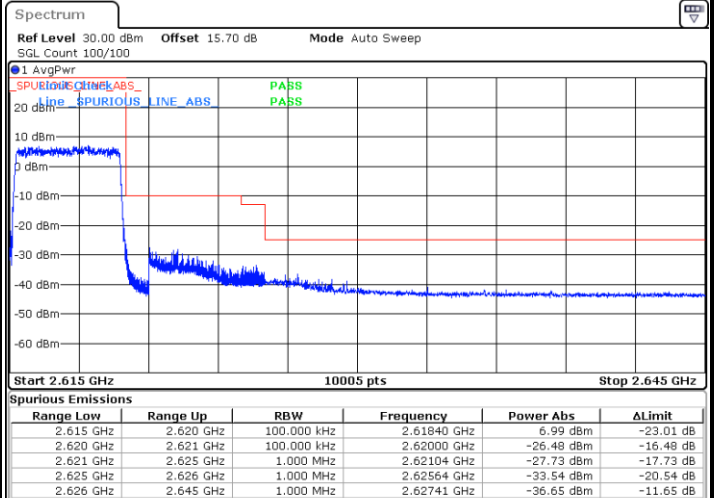

### Lowest Band Edge / 1 RB

Date: 24.MAY.2021 08:29:31

### Highest Band Edge / 1 RB

Date: 24.MAY.2021 08:32:05

### Lowest Band Edge / Full RB

Date: 24.MAY.2021 08:30:22

### Highest Band Edge / Full RB

Date: 24.MAY.2021 08:31:14

LTE Band 38 / 5MHz / 16QAM

Lowest Band Edge / 1RB

Date: 24.MAY.2021 08:29:57

Highest Band Edge / 1 RB

Date: 24.MAY.2021 08:32:31

Lowest Band Edge / Full RB