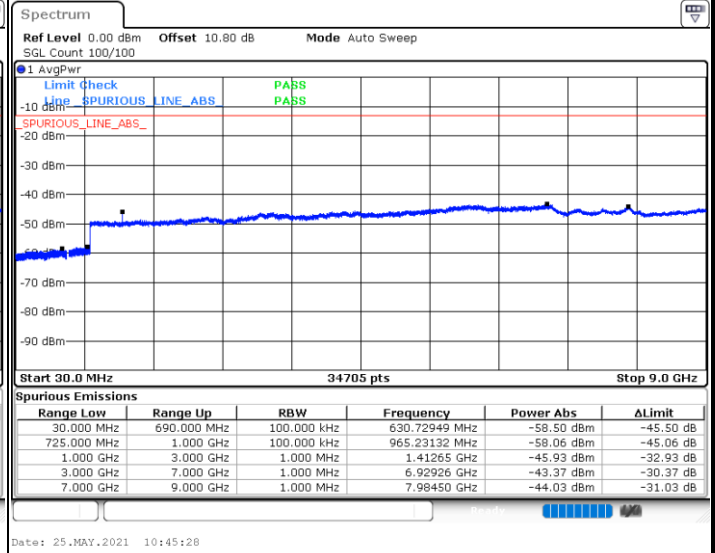

### Lowest Channel / QPSK

### Highest Channel / QPSK

Date: 25.MAY.2021 10:36:32

LTE Band 12 / 3MHz

Lowest Channel / QPSK

Middle Channel / QPSK

Highest Channel / QPSK

LTE Band 12 / 5MHz

Lowest Channel / QPSK

Middle Channel / QPSK

Date: 25.MAY.2021 10:59:12

Date: 25.MAY.2021 11:01:15

Highest Channel / QPSK

Date: 25.MAY.2021 11:04:37

LTE Band 12 / 10MHz

Lowest Channel / QPSK

Middle Channel / QPSK