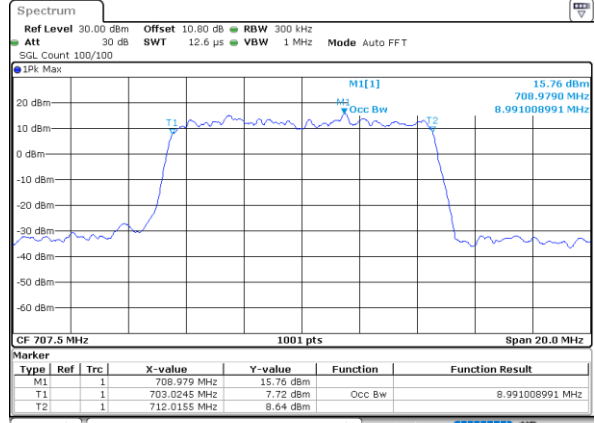

Middle Channel / 10MHz / 16QAM

Date: 25_MAY_2021 11:08:26

LTE Band 12

Middle Channel / 1.4MHz / 64QAM