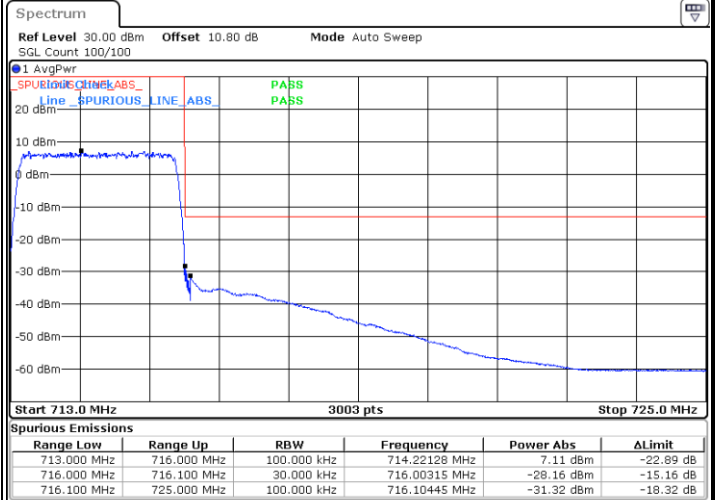

Date: 25.MAY.2021 10:37:15

Highest Band Edge / Full RB

Date: 25.MAY.2021 10:39:21

LTE Band 12 / 3MHz / QPSK

Lowest Band Edge / 1RB

Date: 25.MAY.2021 10:42:49

Highest Band Edge / 1 RB

Date: 25.MAY.2021 10:48:14

Lowest Band Edge / Full RB

Date: 25.MAY.2021 10:40:44

Highest Band Edge / Full RB

Date: 25.MAY.2021 10:46:10

LTE Band 12 / 3MHz / 16QAM

Lowest Band Edge / 1 RB

Date: 25.MAY.2021 10:42:07

Highest Band Edge / 1 RB

Date: 25.MAY.2021 10:47:33

Lowest Band Edge / Full RB

Date: 25.MAY.2021 10:41:25

Highest Band Edge / Full RB

Date: 25.MAY.2021 10:46:51

LTE Band 12 / 3MHz / 64QAM

Lowest Band Edge / 1 RB

Date: 25.MAY.2021 10:50:14

Highest Band Edge / 1 RB

Date: 25.MAY.2021 10:52:20

Lowest Band Edge / Full RB

Date: 25.MAY.2021 10:49:32

Highest Band Edge / Full RB

Date: 25.MAY.2021 10:51:38

LTE Band 12 / 5MHz / QPSK

Lowest Band Edge / 1 RB