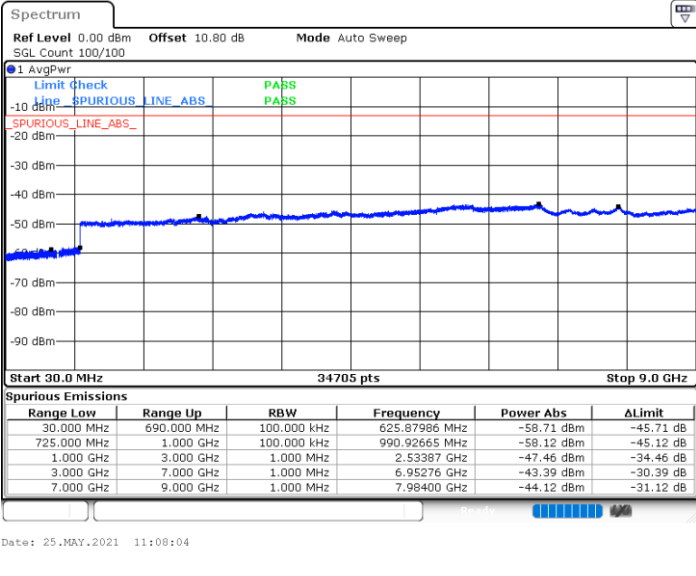

### Highest Channel / QPSK

Date: 25.MAY.2021 10:36:32

LTE Band 12 / 3MHz

Lowest Channel / QPSK

Middle Channel / QPSK

Highest Channel / QPSK

LTE Band 12 / 5MHz

Lowest Channel / QPSK

Middle Channel / QPSK

Date: 25.MAY.2021 10:59:12

Date: 25.MAY.2021 11:01:15

Highest Channel / QPSK

Date: 25.MAY.2021 11:04:37

LTE Band 12 / 10MHz

Lowest Channel / QPSK

Middle Channel / QPSK

Highest Channel / QPSK