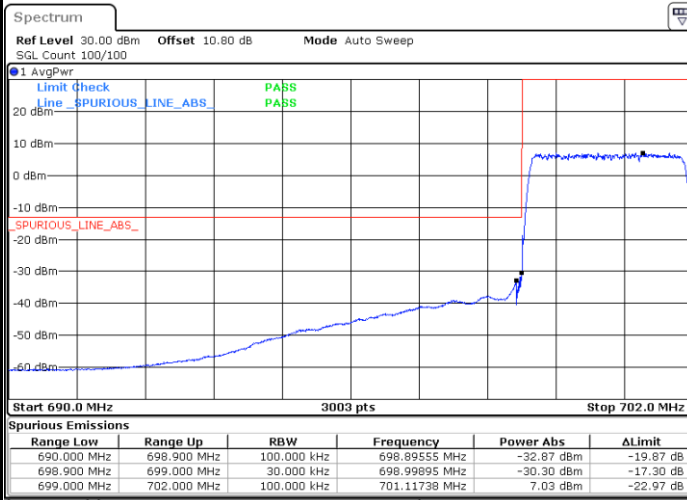

Date: 25.MAY.2021 10:37:15

Highest Band Edge / Full RB

Date: 25.MAY.2021 10:39:21

LTE Band 12 / 3MHz / QPSK

Lowest Band Edge / 1RB

Date: 25.MAY.2021 10:42:49

Highest Band Edge / 1 RB

Date: 25.MAY.2021 10:48:14

Lowest Band Edge / Full RB

Date: 25.MAY.2021 10:40:44

Highest Band Edge / Full RB

Date: 25.MAY.2021 10:46:10

LTE Band 12 / 3MHz / 16QAM

Lowest Band Edge / 1 RB

Date: 25.MAY.2021 10:42:07

Highest Band Edge / 1 RB

Date: 25.MAY.2021 10:47:33

Lowest Band Edge / Full RB

Date: 25.MAY.2021 10:41:25

Highest Band Edge / Full RB

Date: 25.MAY.2021 10:46:51

LTE Band 12 / 3MHz / 64QAM

Lowest Band Edge / 1 RB

Date: 25.MAY.2021 10:50:14

Highest Band Edge / 1 RB

Date: 25.MAY.2021 10:52:20

Lowest Band Edge / Full RB

Date: 25.MAY.2021 10:49:32

Highest Band Edge / Full RB

Date: 25.MAY.2021 10:51:38

LTE Band 12 / 5MHz / QPSK

Lowest Band Edge / 1 RB