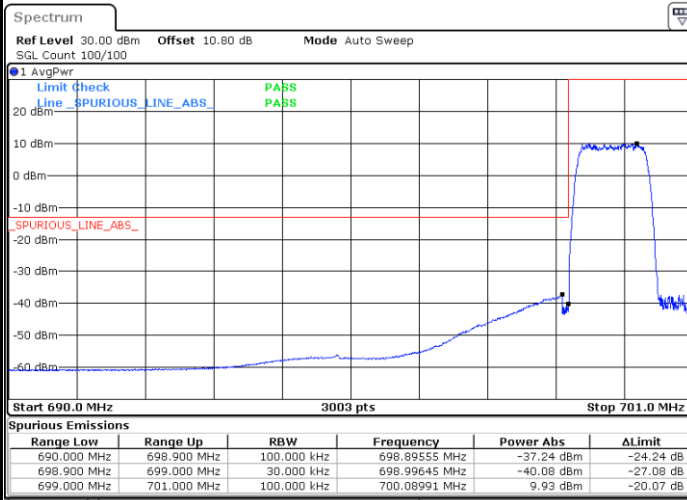

# Conducted Band Edge

LTE Band 12 / 1.4MHz / 16QAM

Lowest Band Edge / 1 RB

Date: 25.MAY.2021 10:29:50

Highest Band Edge / 1 RB

Date: 25.MAY.2021 10:35:16

Lowest Band Edge / Full RB

Date: 25.MAY.2021 10:29:09

Highest Band Edge / Full RB

Date: 25.MAY.2021 10:34:33

LTE Band 12 / 1.4MHz / 64QAM

Lowest Band Edge / 1 RB

Date: 25.MAY.2021 10:37:57

Highest Band Edge / 1 RB

Date: 25.MAY.2021 10:40:02

Lowest Band Edge / Full RB

Date: 25.MAY.2021 10:37:15

Highest Band Edge / Full RB

Date: 25.MAY.2021 10:39:21

LTE Band 12 / 3MHz / QPSK

Lowest Band Edge / 1RB

Date: 25.MAY.2021 10:42:49

Highest Band Edge / 1 RB

Date: 25.MAY.2021 10:48:14