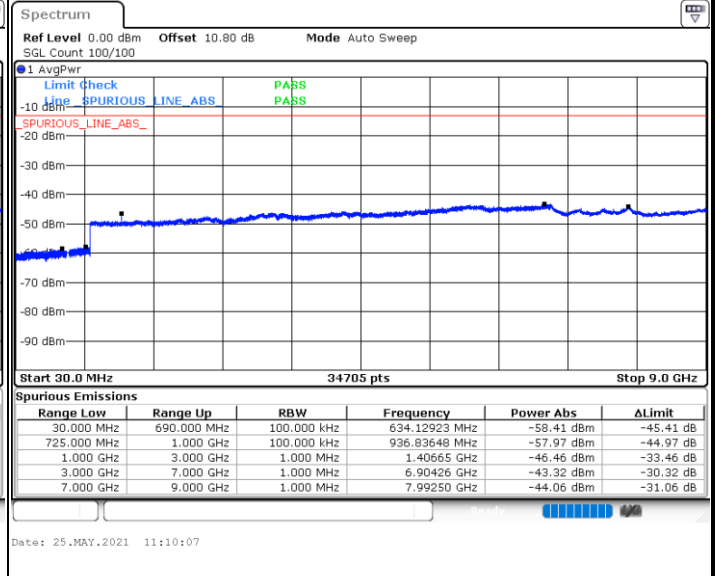

### Highest Channel / QPSK

Date: 25.MAY.2021 10:36:32

LTE Band 12 / 3MHz

Lowest Channel / QPSK

Middle Channel / QPSK

Highest Channel / QPSK

LTE Band 12 / 5MHz

Lowest Channel / QPSK

Middle Channel / QPSK

Date: 25.MAY.2021 10:59:12

Date: 25.MAY.2021 11:01:15

Highest Channel / QPSK

Date: 25.MAY.2021 11:04:37

LTE Band 12 / 10MHz

Lowest Channel / QPSK

Middle Channel / QPSK

Highest Channel / QPSK