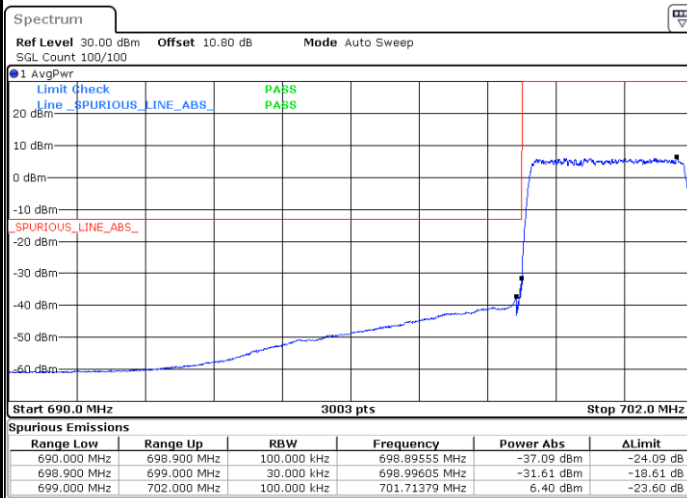

Lowest Band Edge / Full RB

Date: 25.MAY.2021 10:40:44

Highest Band Edge / Full RB

Date: 25.MAY.2021 10:46:10

LTE Band 12 / 3MHz / 16QAM

Lowest Band Edge / 1 RB

Date: 25.MAY.2021 10:42:07

Highest Band Edge / 1 RB

Date: 25.MAY.2021 10:47:33

Lowest Band Edge / Full RB

Date: 25.MAY.2021 10:41:25

Highest Band Edge / Full RB

Date: 25.MAY.2021 10:46:51

LTE Band 12 / 3MHz / 64QAM

Lowest Band Edge / 1 RB

Date: 25.MAY.2021 10:50:14

Highest Band Edge / 1 RB

Date: 25.MAY.2021 10:52:20

Lowest Band Edge / Full RB

Date: 25.MAY.2021 10:49:32

Highest Band Edge / Full RB

Date: 25.MAY.2021 10:51:38

LTE Band 12 / 5MHz / QPSK

Lowest Band Edge / 1 RB

Date: 25.MAY.2021 10:58:36

Highest Band Edge / 1 RB

Date: 25.MAY.2021 11:03:19

Lowest Band Edge / Full RB

Date: 25.MAY.2021 10:56:31

Highest Band Edge / Full RB

Date: 25.MAY.2021 11:01:57

LTE Band 12 / 5MHz / 16QAM