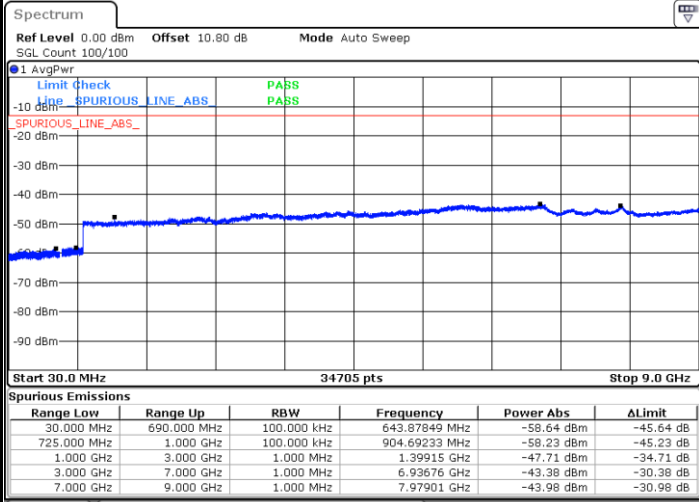

### Highest Channel / QPSK

Date: 25.MAY.2021 10:36:32

LTE Band 12 / 3MHz

Lowest Channel / QPSK

Middle Channel / QPSK

Highest Channel / QPSK

LTE Band 12 / 5MHz

Lowest Channel / QPSK

Middle Channel / QPSK

Date: 25.MAY.2021 10:59:12

Date: 25.MAY.2021 11:01:15

Highest Channel / QPSK

Date: 25.MAY.2021 11:04:37

LTE Band 12 / 10MHz

Lowest Channel / QPSK

Middle Channel / QPSK