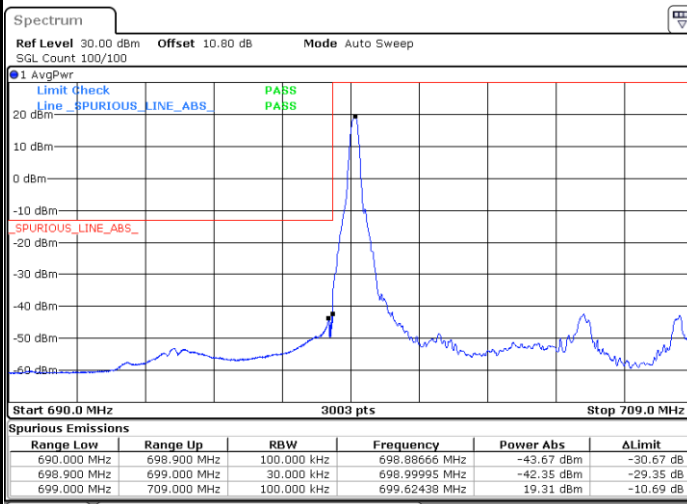

Lowest Band Edge / 1RB

Date: 25.MAY.2021 10:57:54

Highest Band Edge / 1 RB

Date: 25.MAY.2021 11:04:00

Lowest Band Edge / Full RB

Date: 25.MAY.2021 10:57:12

Highest Band Edge / Full RB

Date: 25.MAY.2021 11:02:38

LTE Band 12 / 5MHz / 64QAM

Lowest Band Edge / 1RB

Date: 25.MAY.2021 10:53:43

Highest Band Edge / 1 RB

Date: 25.MAY.2021 10:55:50

Lowest Band Edge / Full RB

Date: 25.MAY.2021 10:53:02

Highest Band Edge / Full RB

Date: 25.MAY.2021 10:55:08

LTE Band 12 / 10MHz / QPSK

Lowest Band Edge / 1 RB

Date: 25.MAY.2021 11:07:28

Highest Band Edge / 1 RB

Date: 25.MAY.2021 11:13:54

Lowest Band Edge / Full RB

Date: 25.MAY.2021 11:05:20

Highest Band Edge / Full RB

Date: 25.MAY.2021 11:11:49

LTE Band 12 / 10MHz / 16QAM

Lowest Band Edge / 1 RB

Date: 25.MAY.2021 11:06:46

Highest Band Edge / 1 RB

Date: 25.MAY.2021 11:13:12

Lowest Band Edge / Full RB