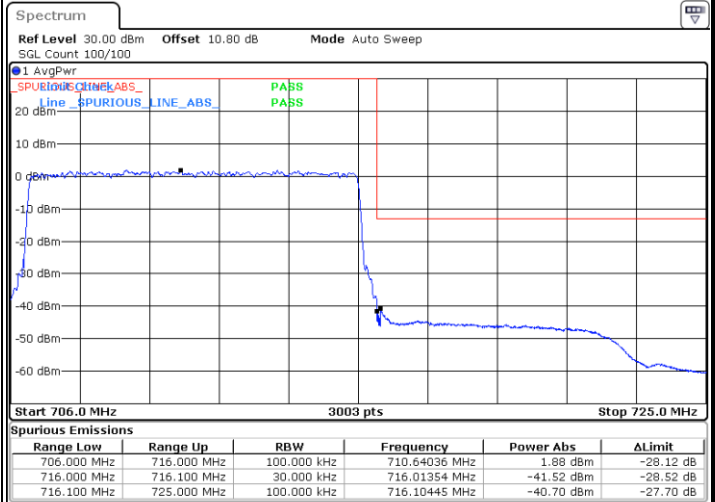

Date: 25.MAY.2021 10:55:08

LTE Band 12 / 10MHz / QPSK

Lowest Band Edge / 1 RB

Date: 25.MAY.2021 11:07:28

Highest Band Edge / 1 RB

Date: 25.MAY.2021 11:13:54

Lowest Band Edge / Full RB

Date: 25.MAY.2021 11:05:20

Highest Band Edge / Full RB

Date: 25.MAY.2021 11:11:49

LTE Band 12 / 10MHz / 16QAM

Lowest Band Edge / 1 RB

Date: 25.MAY.2021 11:06:46

Highest Band Edge / 1 RB

Date: 25.MAY.2021 11:13:12

Lowest Band Edge / Full RB

Date: 25.MAY.2021 11:06:02

Highest Band Edge / Full RB

Date: 25.MAY.2021 11:12:31

LTE Band 12 / 10MHz / 64QAM

Lowest Band Edge / 1 RB

Date: 25.MAY.2021 11:15:55

Highest Band Edge / 1 RB

Date: 25.MAY.2021 11:18:02

Lowest Band Edge / Full RB

Date: 25.MAY.2021 11:15:13

Highest Band Edge / Full RB

Date: 25.MAY.2021 11:17:21