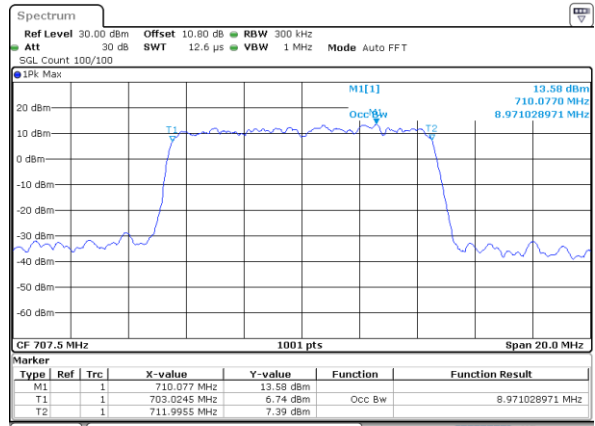

Middle Channel / 10MHz / 64QAM

Date: 25_MAY_2021 11:16:16