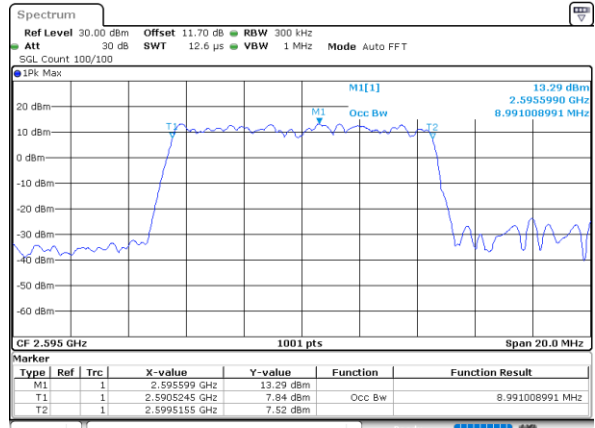

Middle Channel / 20MHz / 16QAM

Date: 24.MAY.2021 11:05:54

Middle Channel / 5MHz / 64QAM

Date: 24.MAY.2021 11:06:59

Middle Channel / 10MHz / 64QAM

Date: 24.MAY.2021 11:07:43

Middle Channel / 15MHz / 64QAM

Date: 24.MAY.2021 11:08:28