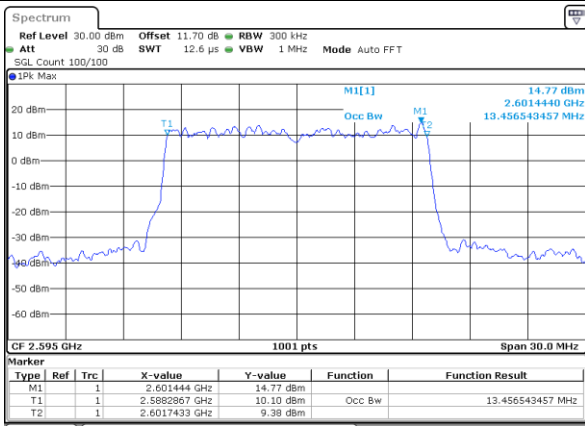

Middle Channel / 15MHz / QPSK

Date: 24.MAY.2021 11:04:03