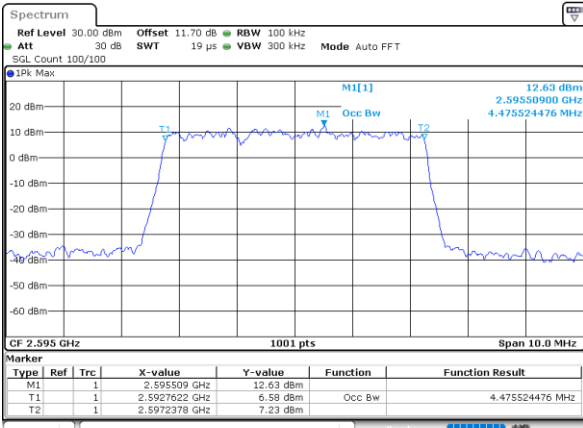

Middle Channel / 5MHz / 64QAM

Date: 24.MAY.2021 11:06:59