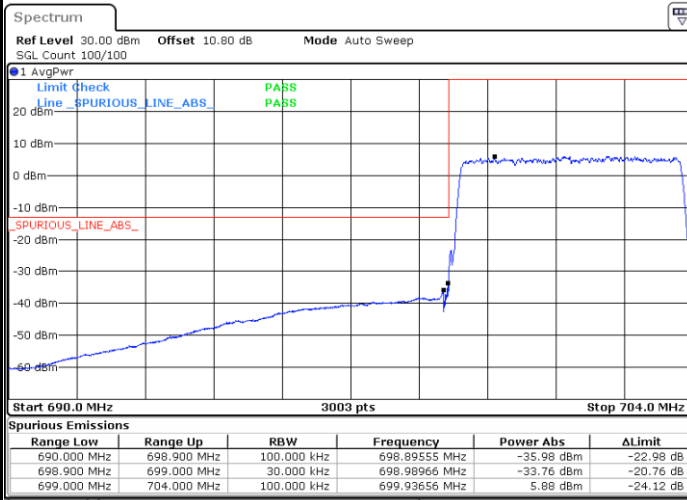

Date: 25.MAY.2021 10:47:33

Lowest Band Edge / Full RB

Date: 25.MAY.2021 10:41:25

Highest Band Edge / Full RB

Date: 25.MAY.2021 10:46:51

LTE Band 12 / 3MHz / 64QAM

Lowest Band Edge / 1 RB

Date: 25.MAY.2021 10:50:14

Highest Band Edge / 1 RB

Date: 25.MAY.2021 10:52:20

Lowest Band Edge / Full RB

Date: 25.MAY.2021 10:49:32

Highest Band Edge / Full RB

Date: 25.MAY.2021 10:51:38

LTE Band 12 / 5MHz / QPSK

Lowest Band Edge / 1 RB

Date: 25.MAY.2021 10:58:36

Highest Band Edge / 1 RB

Date: 25.MAY.2021 11:03:19

Lowest Band Edge / Full RB

Date: 25.MAY.2021 10:56:31

Highest Band Edge / Full RB

Date: 25.MAY.2021 11:01:57

LTE Band 12 / 5MHz / 16QAM