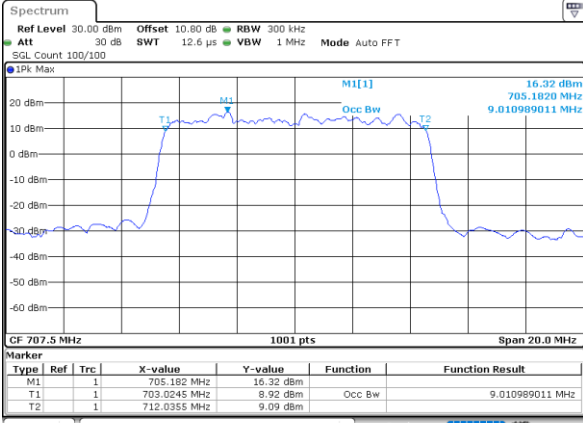

Date: 25.MAY.2021 10:43:47

Middle Channel / 5MHz / QPSK

Date: 25.MAY.2021 10:59:57

Middle Channel / 5MHz / 16QAM

Date: 25.MAY.2021 10:59:34

LTE Band 12

Middle Channel / 10MHz / QPSK

Date: 25\_MAY\_2021 11:08:49