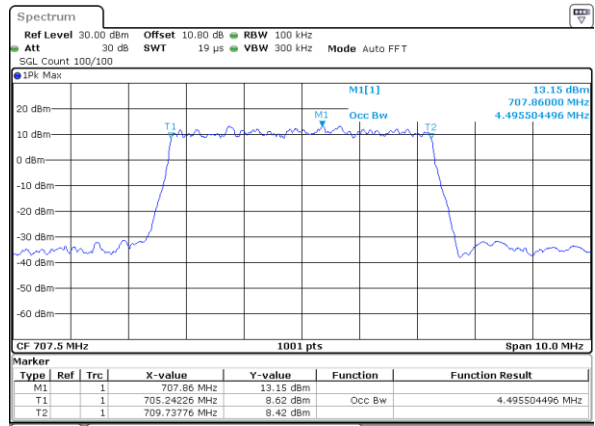

Middle Channel / 3MHz / 64QAM

Date: 25\_MAY\_2021 10:50:58

Middle Channel / 5MHz / 64QAM

Date: 25\_MAY\_2021 10:54:28

Middle Channel / 10MHz / 64QAM

Date: 25\_MAY\_2021 11:16:39

**Occupied Bandwidth**

Mode	LTE Band 12 : 99%OBW(MHz)											
BW	1.4MHz		3MHz		5MHz		10MHz		15MHz		20MHz	
Mod.	QPSK	16QAM	QPSK	16QAM	QPSK	16QAM	QPSK	16QAM	QPSK	16QAM	QPSK	16QAM
Middle CH	1.09	1.08	2.71	2.72	4.49	4.50	9.01	8.99	-	-	-	-
Mode	LTE Band 12 : 99%OBW(MHz)											
BW	1.4MHz		3MHz		5MHz		10MHz		15MHz		20MHz	
Mod.	64QAM	256 QAM	64QAM	256 QAM	64QAM	256 QAM	64QAM	256 QAM	64QAM	256 QAM	64QAM	256 QAM
Middle CH	1.09	-	2.70	-	4.47	-	8.97	-	-	-	-	-

LTE Band 12

Middle Channel / 1.4MHz / QPSK

Date: 25.MAY.2021 10:31:52

Middle Channel / 1.4MHz / 16QAM

Date: 25.MAY.2021 10:31:30

Middle Channel / 3MHz / QPSK

Date: 25.MAY.2021 10:44:10

Middle Channel / 3MHz / 16QAM

Date: 25.MAY.2021 10:43:47

Middle Channel / 5MHz / QPSK

Date: 25.MAY.2021 10:59:57

Middle Channel / 5MHz / 16QAM

Date: 25.MAY.2021 10:59:34

LTE Band 12

Middle Channel / 10MHz / QPSK

Date: 25\_MAY\_2021 11:08:49