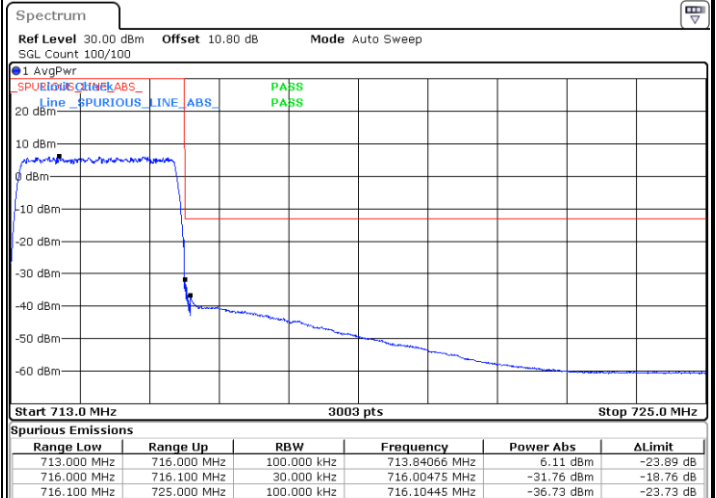

Date: 25.MAY.2021 10:47:33

Lowest Band Edge / Full RB

Date: 25.MAY.2021 10:41:25

Highest Band Edge / Full RB

Date: 25.MAY.2021 10:46:51

LTE Band 12 / 3MHz / 64QAM

Lowest Band Edge / 1 RB

Date: 25.MAY.2021 10:50:14

Highest Band Edge / 1 RB

Date: 25.MAY.2021 10:52:20

Lowest Band Edge / Full RB

Date: 25.MAY.2021 10:49:32

Highest Band Edge / Full RB

Date: 25.MAY.2021 10:51:38

LTE Band 12 / 5MHz / QPSK

Lowest Band Edge / 1 RB

Date: 25.MAY.2021 10:58:36

Highest Band Edge / 1 RB

Date: 25.MAY.2021 11:03:19

Lowest Band Edge / Full RB

Date: 25.MAY.2021 10:56:31

Highest Band Edge / Full RB

Date: 25.MAY.2021 11:01:57

LTE Band 12 / 5MHz / 16QAM

Lowest Band Edge / 1RB

Date: 25.MAY.2021 10:57:54

Highest Band Edge / 1 RB

Date: 25.MAY.2021 11:04:00

Lowest Band Edge / Full RB

Date: 25.MAY.2021 10:57:12

Highest Band Edge / Full RB

Date: 25.MAY.2021 11:02:38