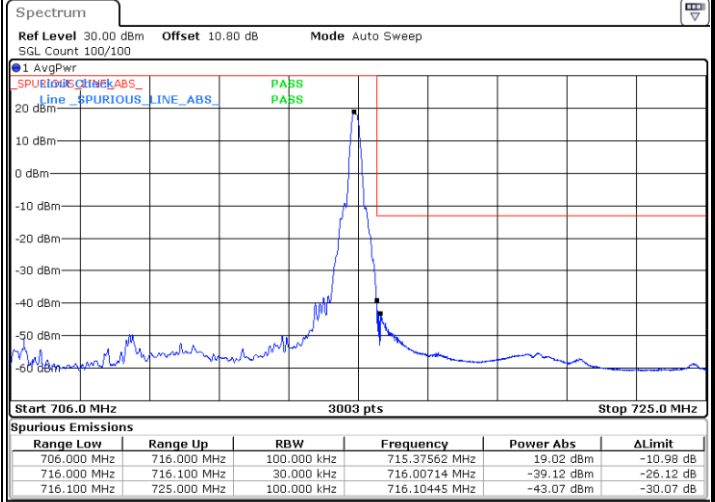

Date: 25.MAY.2021 10:55:08

LTE Band 12 / 10MHz / QPSK

Lowest Band Edge / 1 RB

Date: 25.MAY.2021 11:07:28

Highest Band Edge / 1 RB

Date: 25.MAY.2021 11:13:54

Lowest Band Edge / Full RB

Date: 25.MAY.2021 11:05:20

Highest Band Edge / Full RB

Date: 25.MAY.2021 11:11:49

LTE Band 12 / 10MHz / 16QAM

Lowest Band Edge / 1 RB

Date: 25.MAY.2021 11:06:46

Highest Band Edge / 1 RB

Date: 25.MAY.2021 11:13:12

Lowest Band Edge / Full RB

Date: 25.MAY.2021 11:06:02

Highest Band Edge / Full RB

Date: 25.MAY.2021 11:12:31

LTE Band 12 / 10MHz / 64QAM

Lowest Band Edge / 1 RB

Date: 25.MAY.2021 11:15:55

Highest Band Edge / 1 RB

Date: 25.MAY.2021 11:18:02

Lowest Band Edge / Full RB

Date: 25.MAY.2021 11:15:13

Highest Band Edge / Full RB

Date: 25.MAY.2021 11:17:21