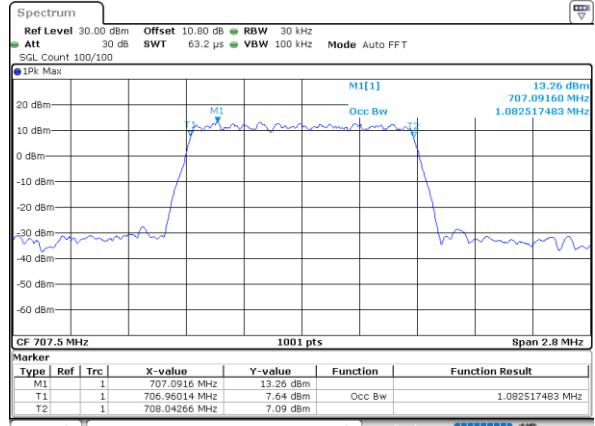

Middle Channel / 1.4MHz / 16QAM

Date: 25.MAY.2021 10:31:30