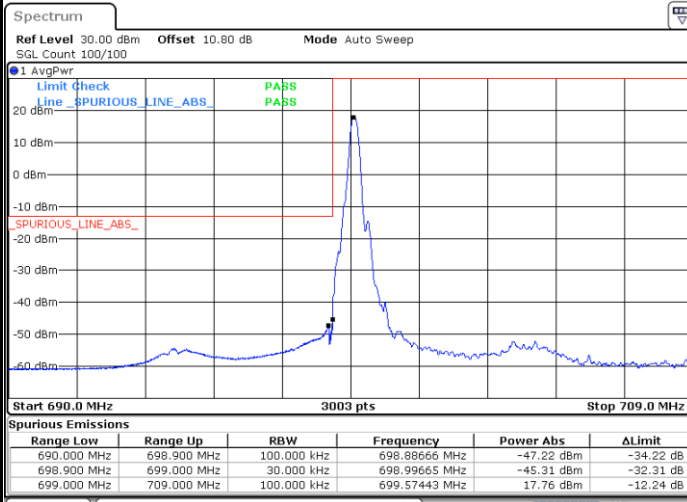

Highest Band Edge / Full RB

Date: 25.MAY.2021 11:11:49

LTE Band 12 / 10MHz / 16QAM

Lowest Band Edge / 1 RB

Date: 25.MAY.2021 11:06:46

Highest Band Edge / 1 RB

Date: 25.MAY.2021 11:13:12

Lowest Band Edge / Full RB

Date: 25.MAY.2021 11:06:02

Highest Band Edge / Full RB

Date: 25.MAY.2021 11:12:31

LTE Band 12 / 10MHz / 64QAM

Lowest Band Edge / 1 RB

Date: 25.MAY.2021 11:15:55

Highest Band Edge / 1 RB

Date: 25.MAY.2021 11:18:02

Lowest Band Edge / Full RB

Date: 25.MAY.2021 11:15:13

Highest Band Edge / Full RB

Date: 25.MAY.2021 11:17:21