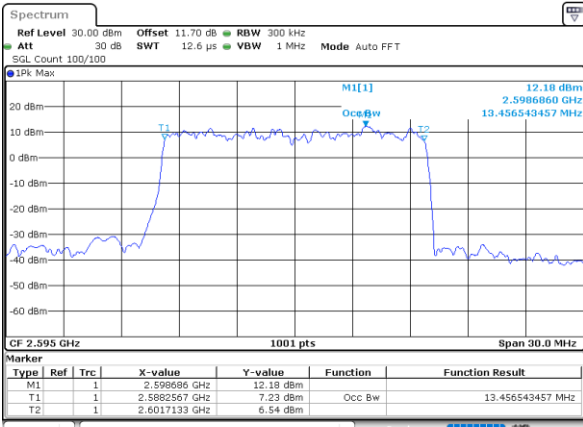

Middle Channel / 20MHz / 16QAM

Date: 24.MAY.2021 11:05:54

Middle Channel / 5MHz / 64QAM

Date: 24.MAY.2021 11:06:59

Middle Channel / 10MHz / 64QAM

Date: 24.MAY.2021 11:07:43

Middle Channel / 15MHz / 64QAM

Date: 24.MAY.2021 11:08:28