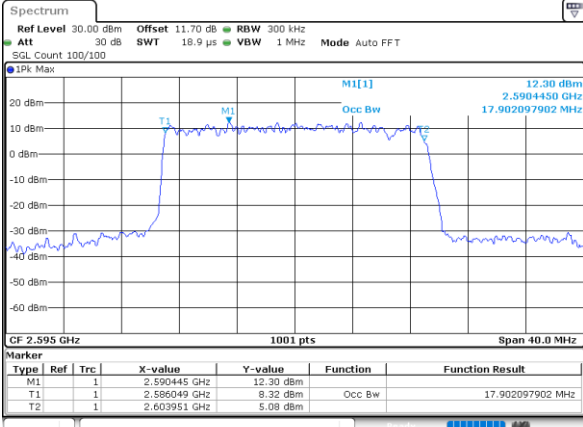

Date: 24.MAY.2021 11:02:58

Middle Channel / 15MHz / QPSK

Date: 24.MAY.2021 11:04:03

Middle Channel / 15MHz / 16QAM

Date: 24.MAY.2021 11:04:26

LTE Band 38

Middle Channel / 20MHz / QPSK

Date: 24.MAY.2021 11:05:13