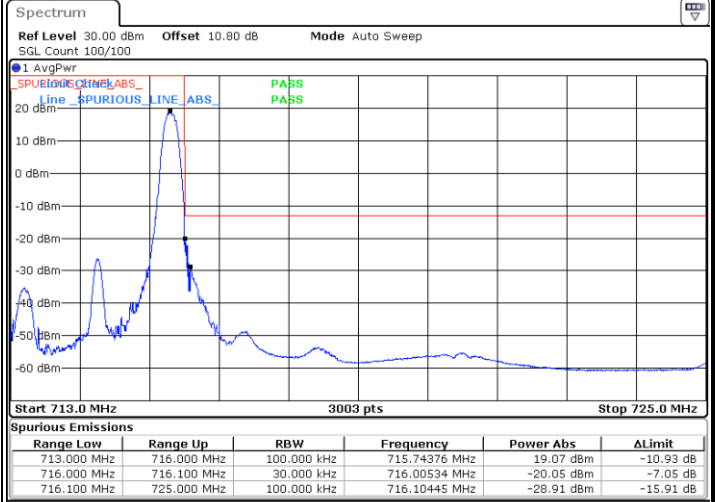

Date: 25.MAY.2021 10:37:15

Highest Band Edge / Full RB

Date: 25.MAY.2021 10:39:21

LTE Band 12 / 3MHz / QPSK

Lowest Band Edge / 1RB

Date: 25.MAY.2021 10:42:49

Highest Band Edge / 1 RB

Date: 25.MAY.2021 10:48:14

Lowest Band Edge / Full RB

Date: 25.MAY.2021 10:40:44

Highest Band Edge / Full RB

Date: 25.MAY.2021 10:46:10

LTE Band 12 / 3MHz / 16QAM

Lowest Band Edge / 1 RB

Date: 25.MAY.2021 10:42:07

Highest Band Edge / 1 RB

Date: 25.MAY.2021 10:47:33

Lowest Band Edge / Full RB

Date: 25.MAY.2021 10:41:25

Highest Band Edge / Full RB

Date: 25.MAY.2021 10:46:51

LTE Band 12 / 3MHz / 64QAM

Lowest Band Edge / 1 RB

Date: 25.MAY.2021 10:50:14

Highest Band Edge / 1 RB

Date: 25.MAY.2021 10:52:20

Lowest Band Edge / Full RB

Date: 25.MAY.2021 10:49:32

Highest Band Edge / Full RB

Date: 25.MAY.2021 10:51:38

LTE Band 12 / 5MHz / QPSK

Lowest Band Edge / 1 RB