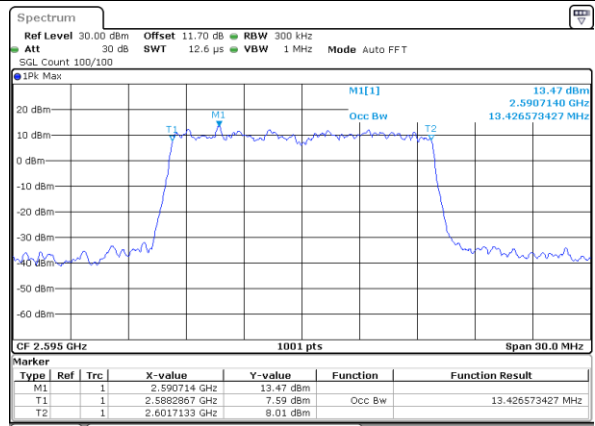

Middle Channel / 15MHz / 16QAM

Date: 24.MAY.2021 11:04:26