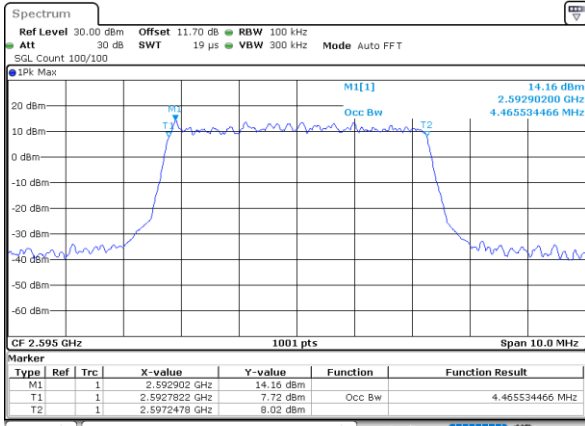

LTE Band 38

Middle Channel / 5MHz / QPSK

Date: 24.MAY.2021 11:01:07