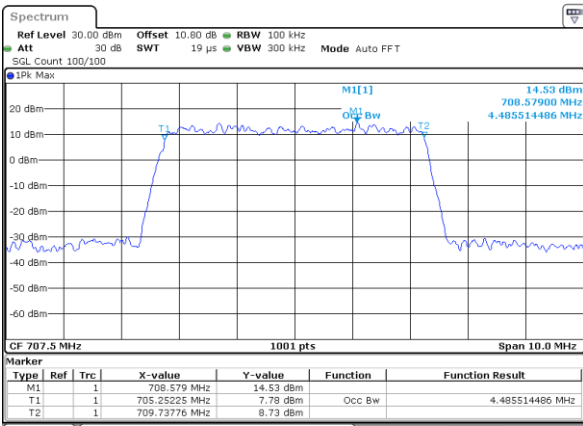

Middle Channel / 5MHz / QPSK

Date: 25.MAY.2021 10:59:57