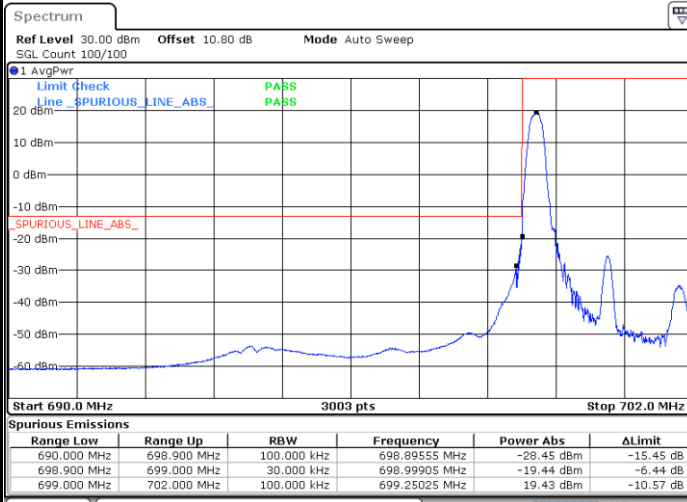

Highest Band Edge / Full RB

Date: 25.MAY.2021 10:34:33

LTE Band 12 / 1.4MHz / 64QAM

Lowest Band Edge / 1 RB

Date: 25.MAY.2021 10:37:57

Highest Band Edge / 1 RB

Date: 25.MAY.2021 10:40:02

Lowest Band Edge / Full RB

Date: 25.MAY.2021 10:37:15

Highest Band Edge / Full RB

Date: 25.MAY.2021 10:39:21

LTE Band 12 / 3MHz / QPSK

Lowest Band Edge / 1RB

Date: 25.MAY.2021 10:42:49

Highest Band Edge / 1 RB

Date: 25.MAY.2021 10:48:14

Lowest Band Edge / Full RB

Date: 25.MAY.2021 10:40:44

Highest Band Edge / Full RB

Date: 25.MAY.2021 10:46:10

LTE Band 12 / 3MHz / 16QAM

Lowest Band Edge / 1 RB

Date: 25.MAY.2021 10:42:07

Highest Band Edge / 1 RB