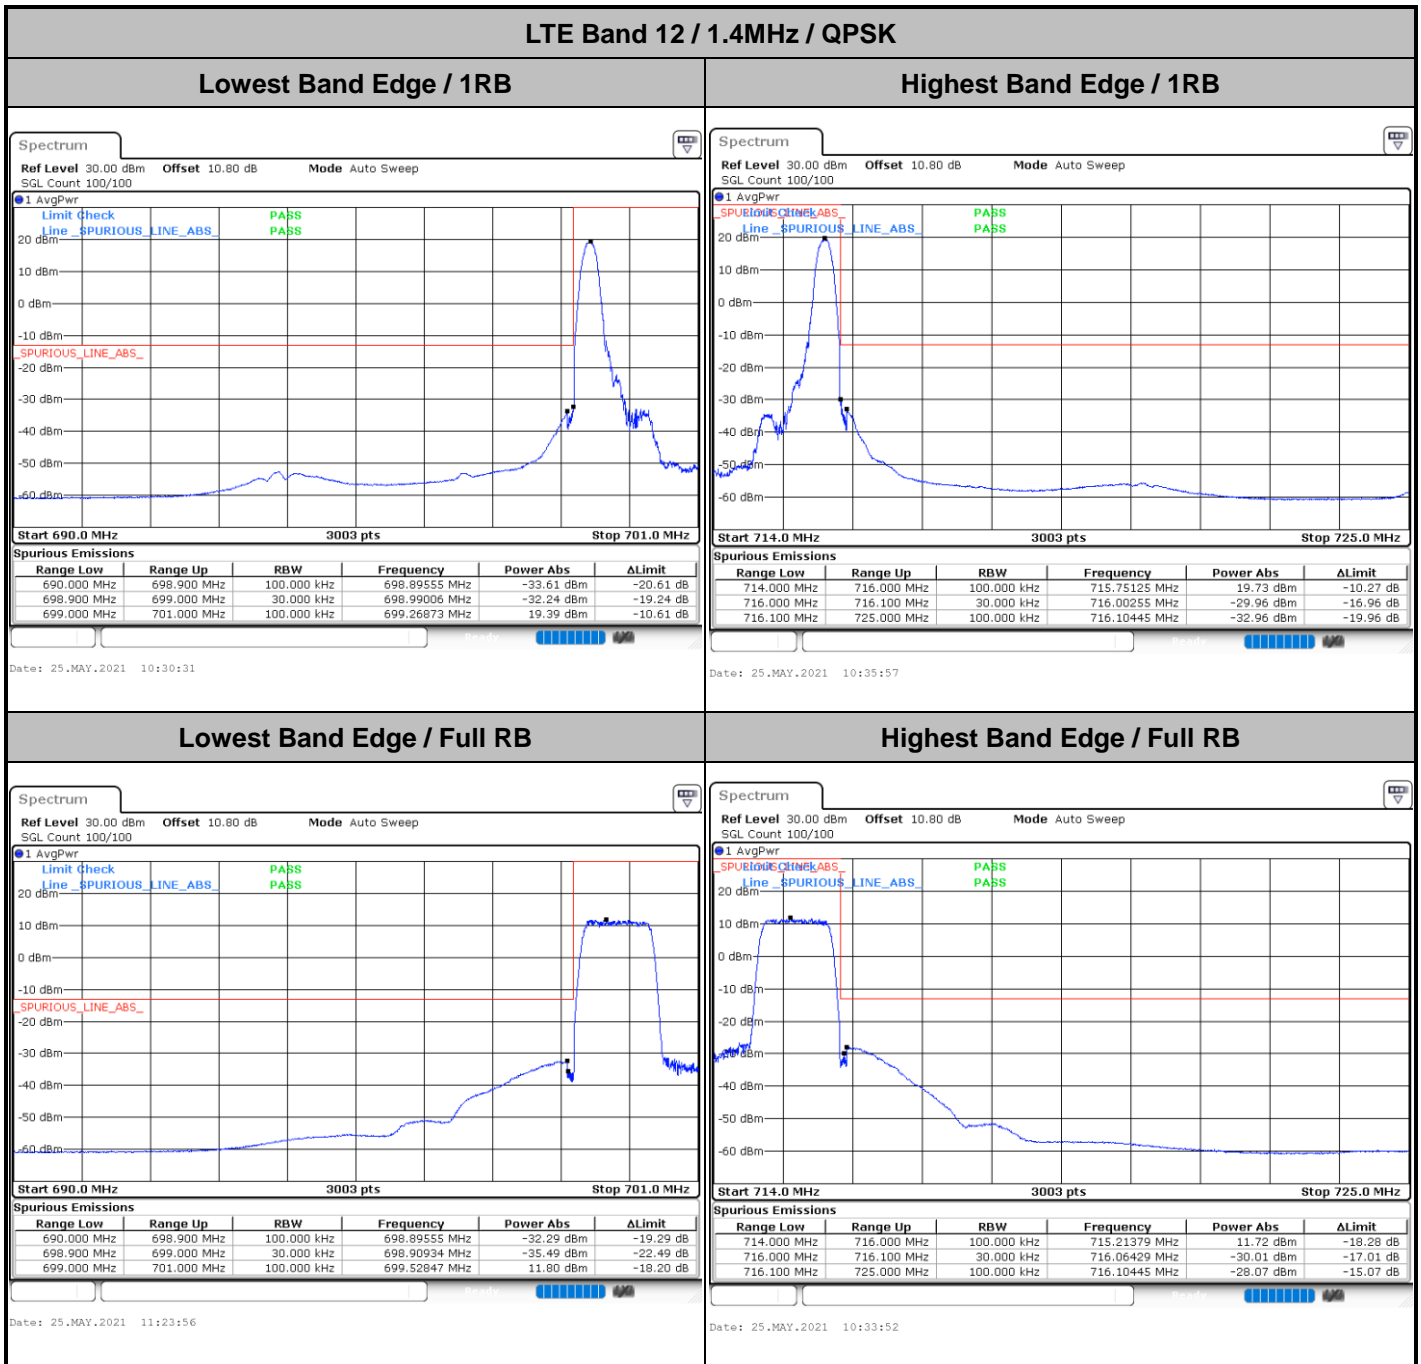

# Conducted Band Edge

LTE Band 12 / 1.4MHz / 16QAM

Lowest Band Edge / 1 RB

Date: 25.MAY.2021 10:29:50

Highest Band Edge / 1 RB

Date: 25.MAY.2021 10:35:16

Lowest Band Edge / Full RB

Date: 25.MAY.2021 10:29:09

Highest Band Edge / Full RB

Date: 25.MAY.2021 10:34:33

LTE Band 12 / 1.4MHz / 64QAM

Lowest Band Edge / 1 RB

Date: 25.MAY.2021 10:37:57

Highest Band Edge / 1 RB

Date: 25.MAY.2021 10:40:02

Lowest Band Edge / Full RB