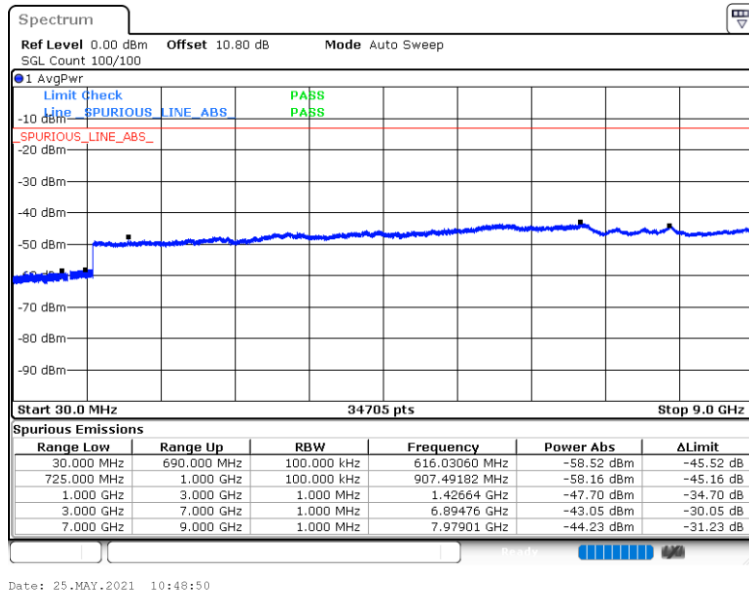

### Lowest Channel / QPSK

### Highest Channel / QPSK

Date: 25.MAY.2021 10:36:32

LTE Band 12 / 3MHz

Lowest Channel / QPSK

Middle Channel / QPSK

Highest Channel / QPSK

LTE Band 12 / 5MHz

Lowest Channel / QPSK

Middle Channel / QPSK

Date: 25.MAY.2021 10:59:12

Date: 25.MAY.2021 11:01:15

Highest Channel / QPSK

Date: 25.MAY.2021 11:04:37

LTE Band 12 / 10MHz

Lowest Channel / QPSK

Middle Channel / QPSK