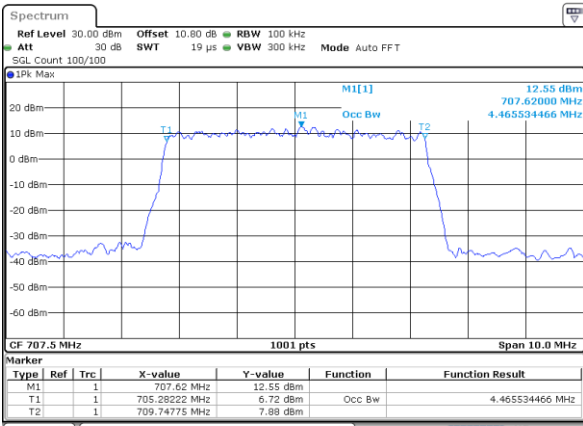

Middle Channel / 10MHz / 16QAM

Date: 25\_MAY\_2021 11:08:26

LTE Band 12

Middle Channel / 1.4MHz / 64QAM

Date: 25\_MAY\_2021 10:38:18

Middle Channel / 3MHz / 64QAM

Date: 25\_MAY\_2021 10:50:36

Middle Channel / 5MHz / 64QAM