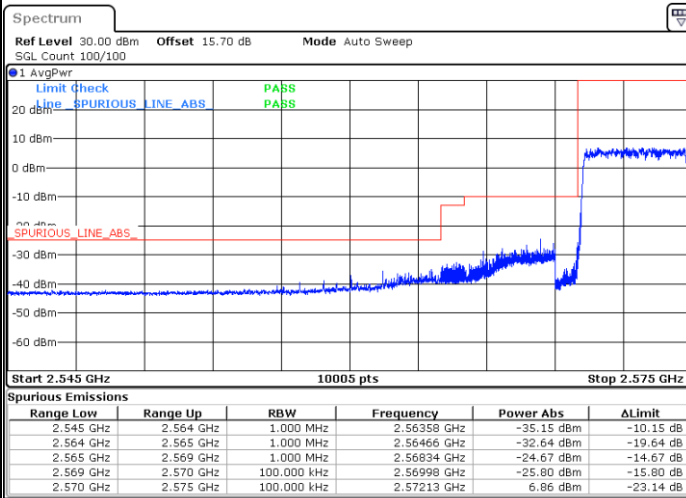

Lowest Band Edge / Full RB

Date: 24.MAY.2021 08:30:22