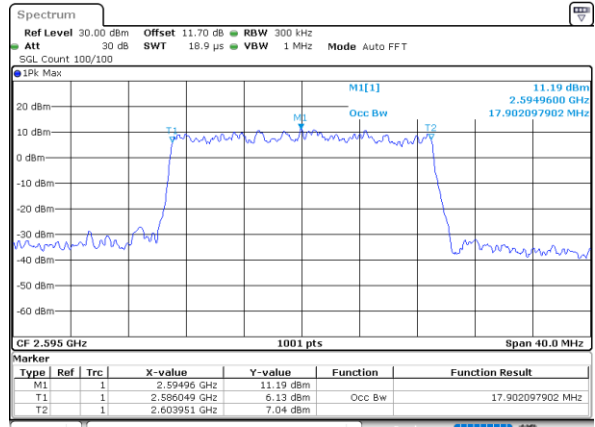

Middle Channel / 20MHz / 64QAM

Date: 24.MAY.2021 11:09:11