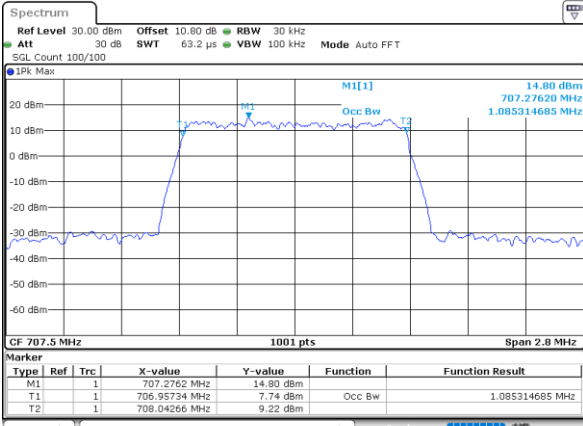

LTE Band 12

Middle Channel / 1.4MHz / QPSK

Date: 25.MAY.2021 10:31:52