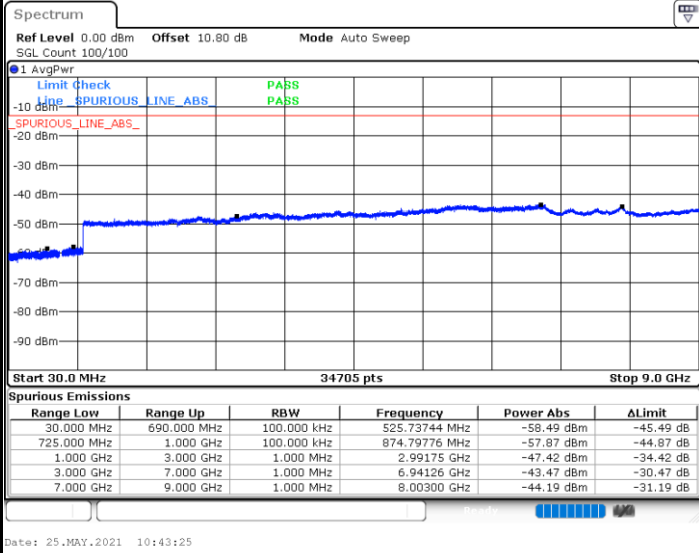

### Lowest Channel / QPSK

### Highest Channel / QPSK

Date: 25.MAY.2021 10:36:32

LTE Band 12 / 3MHz

Lowest Channel / QPSK

Middle Channel / QPSK

Highest Channel / QPSK

LTE Band 12 / 5MHz

Lowest Channel / QPSK

Middle Channel / QPSK

Date: 25.MAY.2021 10:59:12

Date: 25.MAY.2021 11:01:15

Highest Channel / QPSK

Date: 25.MAY.2021 11:04:37

LTE Band 12 / 10MHz

Lowest Channel / QPSK

Middle Channel / QPSK

Highest Channel / QPSK