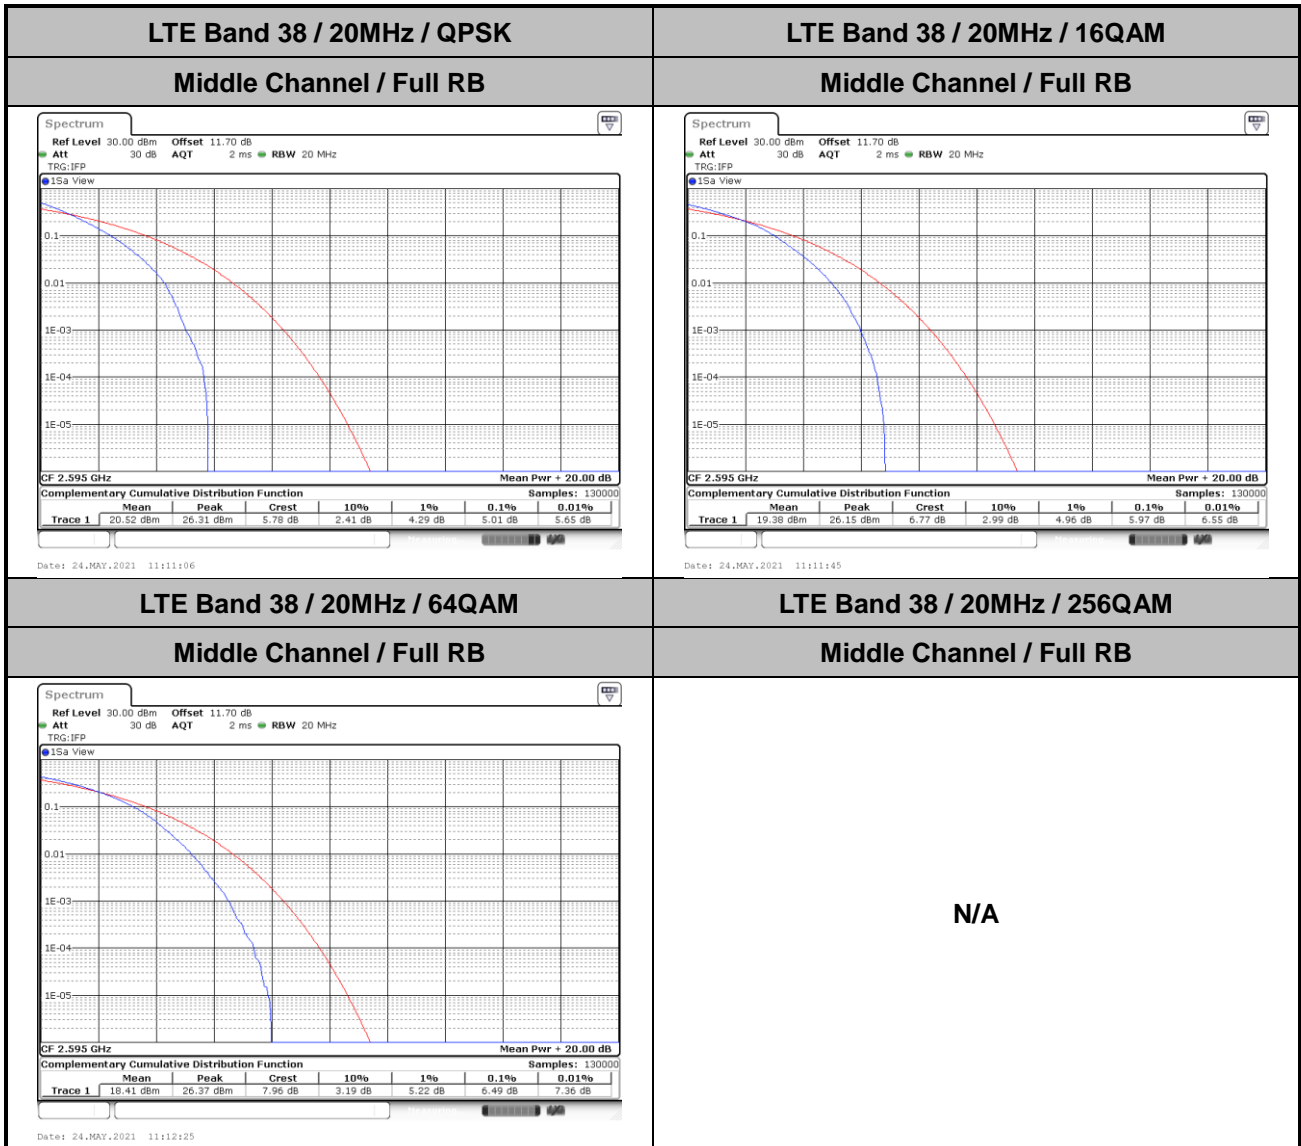

**Note:**

1. Normal Voltage =3.85 V. ; Battery End Point (BEP) =3.55 V. ; Maximum Voltage =4.35 V.
2. The frequency fundamental emissions stay within the authorized frequency block.

## LTE Band 38

### Peak-to-Average Ratio

Mode	LTE Band 38 / 20MHz				
Mod.	QPSK	16QAM	64QAM	256QAM	Limit: 13dB
RB Size	Full RB	Full RB	Full RB	Full RB	Result
Middle CH	5.01	5.97	6.49	-	PASS

**26dB Bandwidth**

Mode	LTE Band 38 : 26dB BW(MHz)											
BW	1.4MHz		3MHz		5MHz		10MHz		15MHz		20MHz	
Mod.	QPSK	16QAM	QPSK	16QAM	QPSK	16QAM	QPSK	16QAM	QPSK	16QAM	QPSK	16QAM
Middle CH	-	-	-	-	4.95	4.77	9.71	9.67	14.60	14.09	18.74	18.82
Mode	LTE Band 38 : 26dB BW(MHz)											
BW	1.4MHz		3MHz		5MHz		10MHz		15MHz		20MHz	
Mod.	64QAM	256 QAM	64QAM	256 QAM	64QAM	256 QAM	64QAM	256 QAM	64QAM	256 QAM	64QAM	256 QAM
Middle CH	-	-	-	-	4.92	-	9.69	-	14.27	-	19.02	-