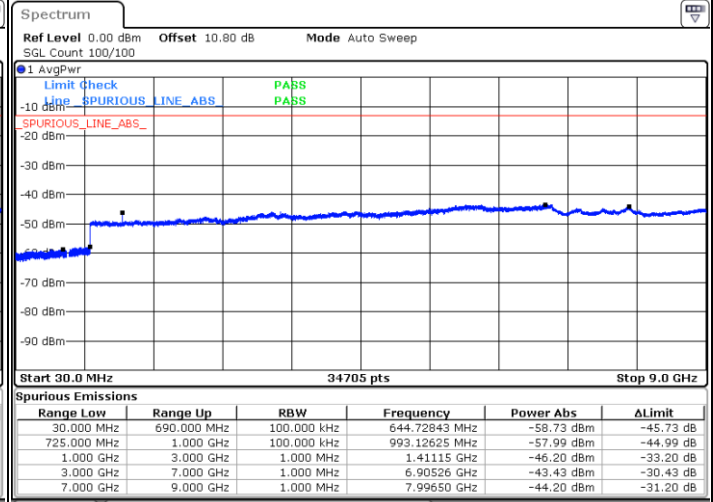

### Lowest Channel / QPSK

### Highest Channel / QPSK

Date: 25.MAY.2021 10:36:32

LTE Band 12 / 3MHz

Lowest Channel / QPSK

Middle Channel / QPSK

Highest Channel / QPSK

LTE Band 12 / 5MHz

Lowest Channel / QPSK

Middle Channel / QPSK

Date: 25.MAY.2021 10:59:12

Date: 25.MAY.2021 11:01:15

Highest Channel / QPSK

Date: 25.MAY.2021 11:04:37

LTE Band 12 / 10MHz

Lowest Channel / QPSK

Middle Channel / QPSK

Highest Channel / QPSK