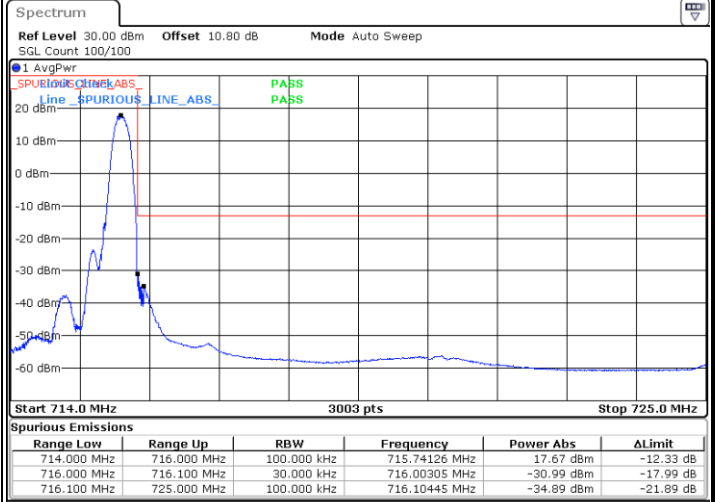

# Conducted Band Edge

LTE Band 12 / 1.4MHz / 16QAM

Lowest Band Edge / 1 RB

Date: 25.MAY.2021 10:29:50

Highest Band Edge / 1 RB

Date: 25.MAY.2021 10:35:16

Lowest Band Edge / Full RB

Date: 25.MAY.2021 10:29:09

Highest Band Edge / Full RB

Date: 25.MAY.2021 10:34:33

LTE Band 12 / 1.4MHz / 64QAM

Lowest Band Edge / 1 RB

Date: 25.MAY.2021 10:37:57

Highest Band Edge / 1 RB

Date: 25.MAY.2021 10:40:02

Lowest Band Edge / Full RB

Date: 25.MAY.2021 10:37:15

Highest Band Edge / Full RB

Date: 25.MAY.2021 10:39:21

LTE Band 12 / 3MHz / QPSK

Lowest Band Edge / 1RB

Date: 25.MAY.2021 10:42:49

Highest Band Edge / 1 RB

Date: 25.MAY.2021 10:48:14