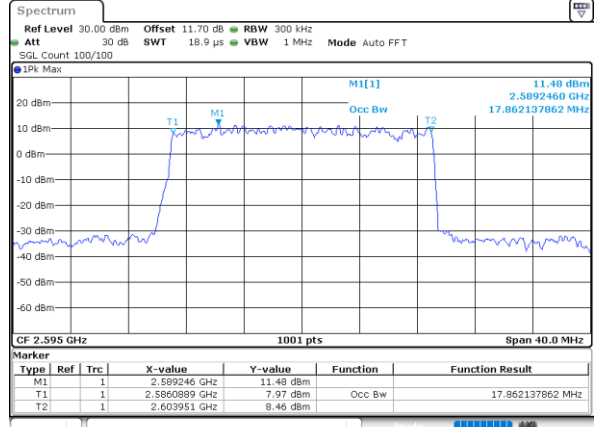

Middle Channel / 20MHz / 16QAM

Date: 24.MAY.2021 11:05:54