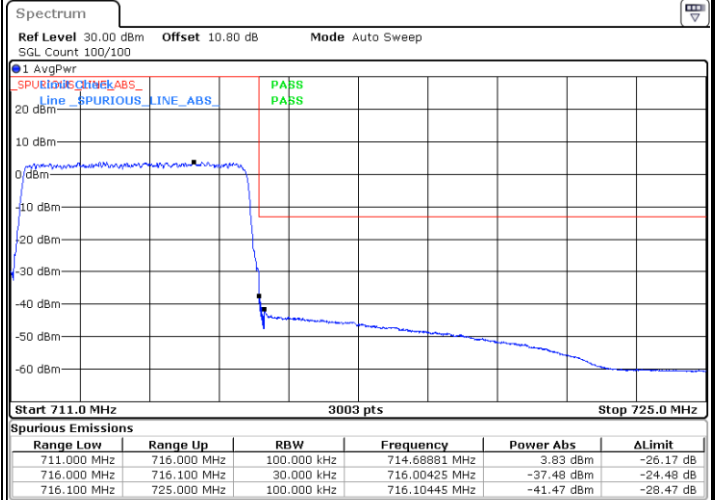

Lowest Band Edge / 1RB

Date: 25.MAY.2021 10:57:54

Highest Band Edge / 1 RB

Date: 25.MAY.2021 11:04:00

Lowest Band Edge / Full RB

Date: 25.MAY.2021 10:57:12

Highest Band Edge / Full RB

Date: 25.MAY.2021 11:02:38

LTE Band 12 / 5MHz / 64QAM

Lowest Band Edge / 1RB

Date: 25.MAY.2021 10:53:43

Highest Band Edge / 1 RB

Date: 25.MAY.2021 10:55:50

Lowest Band Edge / Full RB

Date: 25.MAY.2021 10:53:02

Highest Band Edge / Full RB

Date: 25.MAY.2021 10:55:08

LTE Band 12 / 10MHz / QPSK

Lowest Band Edge / 1 RB

Date: 25.MAY.2021 11:07:28

Highest Band Edge / 1 RB

Date: 25.MAY.2021 11:13:54

Lowest Band Edge / Full RB

Date: 25.MAY.2021 11:05:20