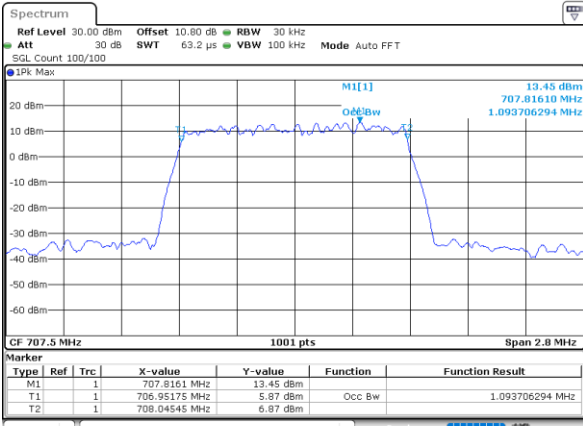

Date: 25_MAY_2021 10:38:18