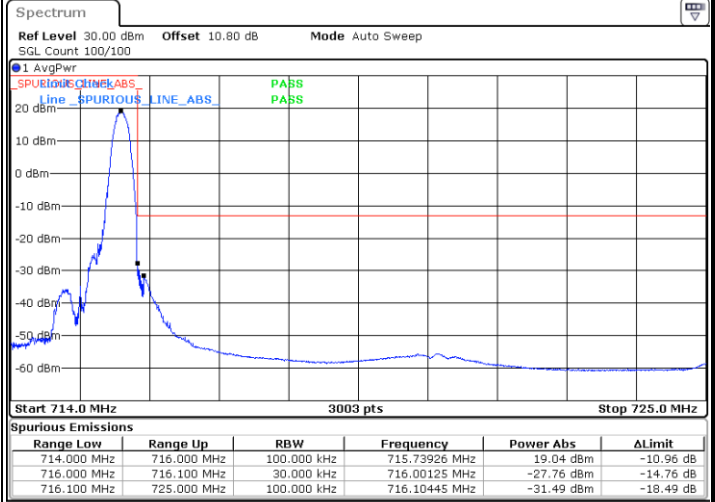

# Conducted Band Edge

LTE Band 12 / 1.4MHz / 16QAM

Lowest Band Edge / 1 RB

Date: 25.MAY.2021 10:29:50

Highest Band Edge / 1 RB

Date: 25.MAY.2021 10:35:16

Lowest Band Edge / Full RB

Date: 25.MAY.2021 10:29:09

Highest Band Edge / Full RB

Date: 25.MAY.2021 10:34:33

LTE Band 12 / 1.4MHz / 64QAM

Lowest Band Edge / 1 RB

Date: 25.MAY.2021 10:37:57

Highest Band Edge / 1 RB

Date: 25.MAY.2021 10:40:02

Lowest Band Edge / Full RB