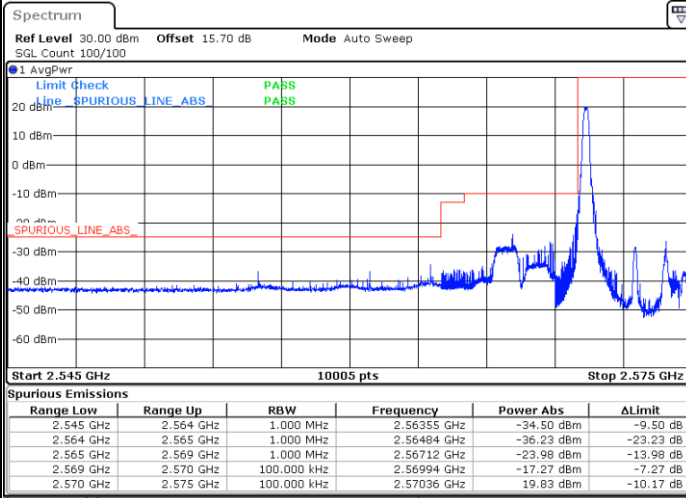

Conducted Band Edge

LTE Band 38 / 5MHz / QPSK

Lowest Band Edge / 1 RB

Date: 24.MAY.2021 08:29:31