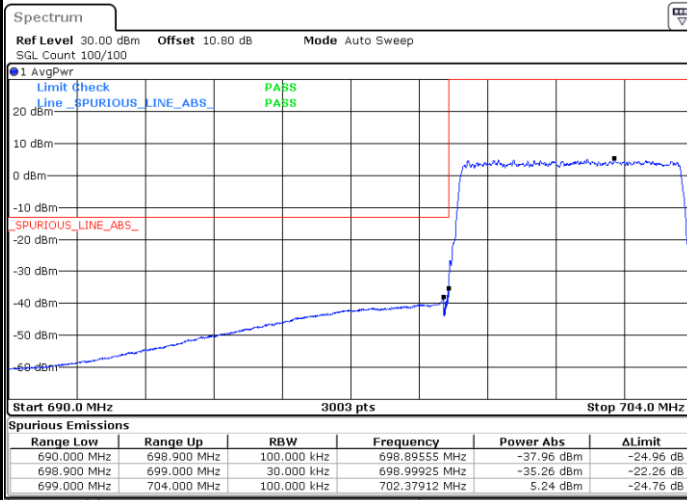

Date: 25.MAY.2021 10:58:36

Highest Band Edge / 1 RB

Date: 25.MAY.2021 11:03:19

Lowest Band Edge / Full RB

Date: 25.MAY.2021 10:56:31

Highest Band Edge / Full RB

Date: 25.MAY.2021 11:01:57

LTE Band 12 / 5MHz / 16QAM

Lowest Band Edge / 1RB

Date: 25.MAY.2021 10:57:54

Highest Band Edge / 1 RB

Date: 25.MAY.2021 11:04:00

Lowest Band Edge / Full RB

Date: 25.MAY.2021 10:57:12

Highest Band Edge / Full RB

Date: 25.MAY.2021 11:02:38

LTE Band 12 / 5MHz / 64QAM

Lowest Band Edge / 1RB

Date: 25.MAY.2021 10:53:43

Highest Band Edge / 1 RB

Date: 25.MAY.2021 10:55:50

Lowest Band Edge / Full RB

Date: 25.MAY.2021 10:53:02

Highest Band Edge / Full RB