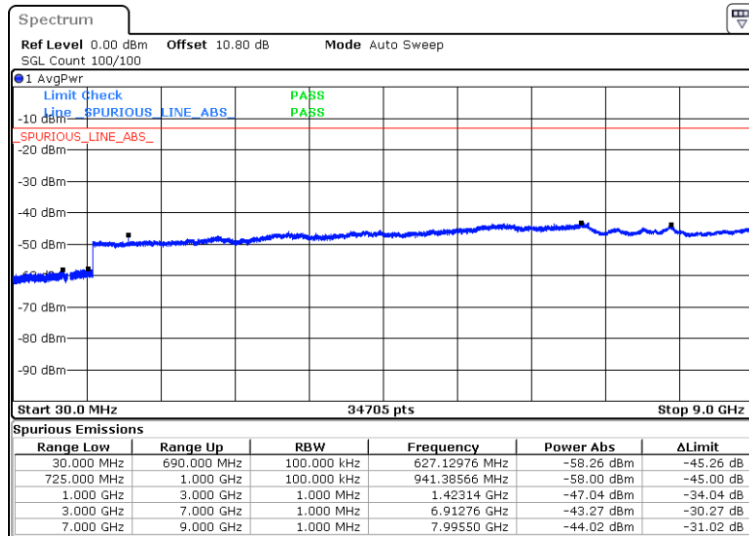

### Highest Channel / QPSK

Date: 25.MAY.2021 10:36:32

LTE Band 12 / 3MHz

Lowest Channel / QPSK

Middle Channel / QPSK

Highest Channel / QPSK

LTE Band 12 / 5MHz

Lowest Channel / QPSK

Middle Channel / QPSK

Date: 25.MAY.2021 10:59:12

Date: 25.MAY.2021 11:01:15

Highest Channel / QPSK

Date: 25.MAY.2021 11:04:37

LTE Band 12 / 10MHz

Lowest Channel / QPSK

Middle Channel / QPSK

Highest Channel / QPSK