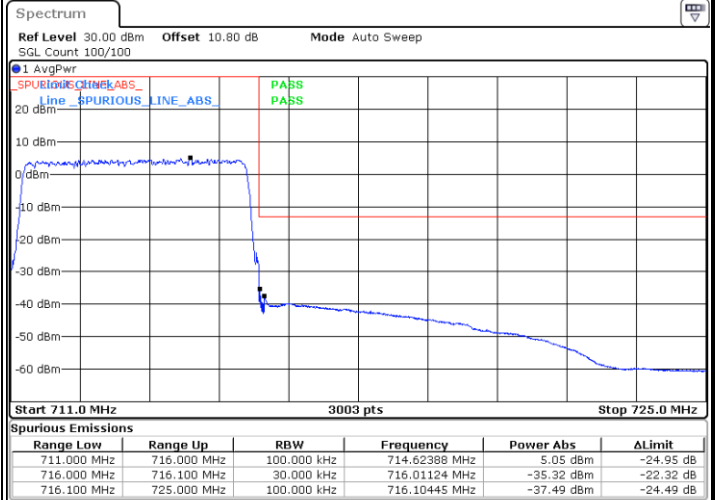

Date: 25.MAY.2021 10:58:36

Highest Band Edge / 1 RB

Date: 25.MAY.2021 11:03:19

Lowest Band Edge / Full RB

Date: 25.MAY.2021 10:56:31

Highest Band Edge / Full RB

Date: 25.MAY.2021 11:01:57

LTE Band 12 / 5MHz / 16QAM

Lowest Band Edge / 1RB

Date: 25.MAY.2021 10:57:54

Highest Band Edge / 1 RB

Date: 25.MAY.2021 11:04:00

Lowest Band Edge / Full RB

Date: 25.MAY.2021 10:57:12

Highest Band Edge / Full RB

Date: 25.MAY.2021 11:02:38

LTE Band 12 / 5MHz / 64QAM

Lowest Band Edge / 1RB

Date: 25.MAY.2021 10:53:43

Highest Band Edge / 1 RB

Date: 25.MAY.2021 10:55:50

Lowest Band Edge / Full RB

Date: 25.MAY.2021 10:53:02

Highest Band Edge / Full RB