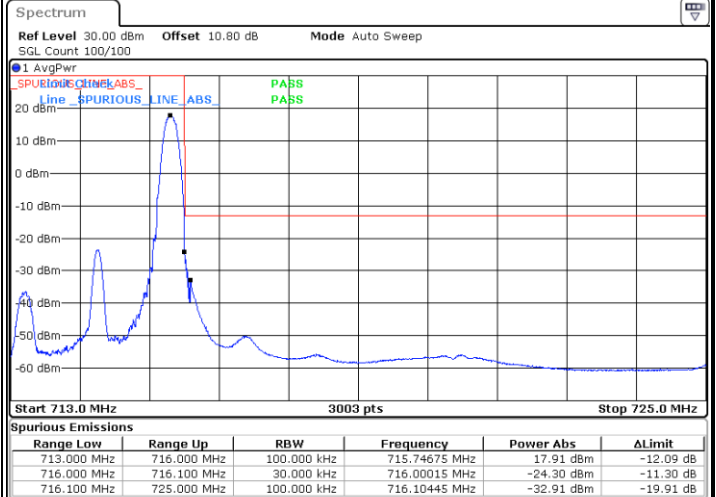

Lowest Band Edge / Full RB

Date: 25.MAY.2021 10:40:44

Highest Band Edge / Full RB

Date: 25.MAY.2021 10:46:10

LTE Band 12 / 3MHz / 16QAM

Lowest Band Edge / 1 RB

Date: 25.MAY.2021 10:42:07

Highest Band Edge / 1 RB

Date: 25.MAY.2021 10:47:33

Lowest Band Edge / Full RB

Date: 25.MAY.2021 10:41:25

Highest Band Edge / Full RB

Date: 25.MAY.2021 10:46:51

LTE Band 12 / 3MHz / 64QAM

Lowest Band Edge / 1 RB

Date: 25.MAY.2021 10:50:14

Highest Band Edge / 1 RB

Date: 25.MAY.2021 10:52:20

Lowest Band Edge / Full RB

Date: 25.MAY.2021 10:49:32

Highest Band Edge / Full RB

Date: 25.MAY.2021 10:51:38

LTE Band 12 / 5MHz / QPSK

Lowest Band Edge / 1 RB

Date: 25.MAY.2021 10:58:36

Highest Band Edge / 1 RB

Date: 25.MAY.2021 11:03:19

Lowest Band Edge / Full RB

Date: 25.MAY.2021 10:56:31

Highest Band Edge / Full RB

Date: 25.MAY.2021 11:01:57

LTE Band 12 / 5MHz / 16QAM