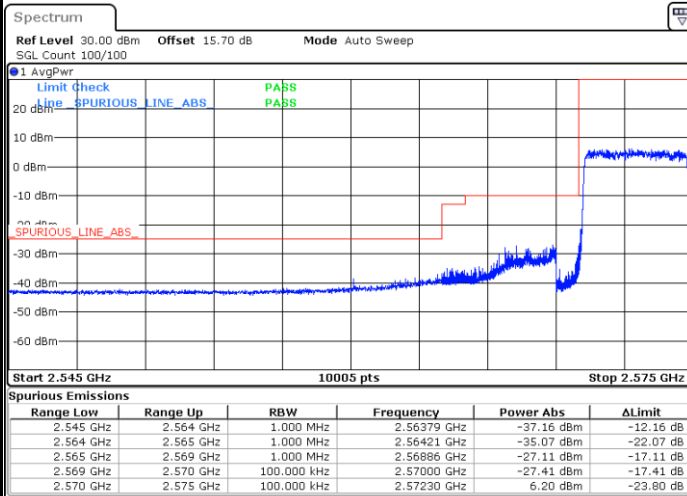

### Lowest Band Edge / Full RB

Date: 24.MAY.2021 08:30:22

### Highest Band Edge / Full RB

Date: 24.MAY.2021 08:31:14

LTE Band 38 / 5MHz / 16QAM

Lowest Band Edge / 1RB

Date: 24.MAY.2021 08:29:57

Highest Band Edge / 1 RB

Date: 24.MAY.2021 08:32:31

Lowest Band Edge / Full RB

Date: 24.MAY.2021 08:30:48

Highest Band Edge / Full RB

Date: 24.MAY.2021 08:31:39