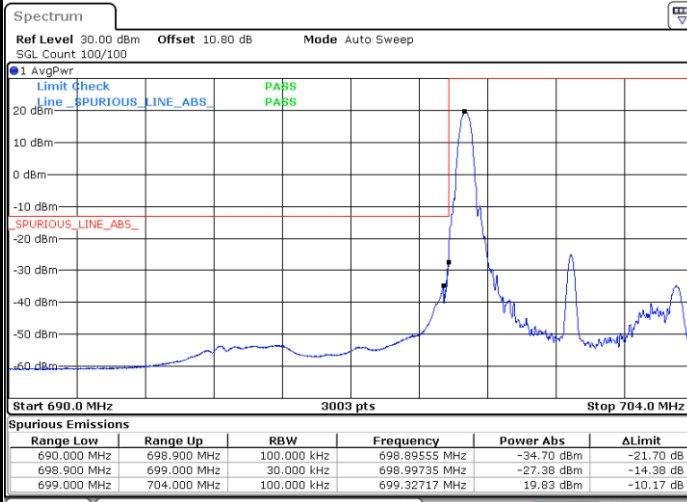

Date: 25.MAY.2021 10:47:33

Lowest Band Edge / Full RB

Date: 25.MAY.2021 10:41:25

Highest Band Edge / Full RB

Date: 25.MAY.2021 10:46:51

LTE Band 12 / 3MHz / 64QAM

Lowest Band Edge / 1 RB

Date: 25.MAY.2021 10:50:14

Highest Band Edge / 1 RB

Date: 25.MAY.2021 10:52:20

Lowest Band Edge / Full RB

Date: 25.MAY.2021 10:49:32

Highest Band Edge / Full RB

Date: 25.MAY.2021 10:51:38

LTE Band 12 / 5MHz / QPSK

Lowest Band Edge / 1 RB

Date: 25.MAY.2021 10:58:36

Highest Band Edge / 1 RB

Date: 25.MAY.2021 11:03:19

Lowest Band Edge / Full RB

Date: 25.MAY.2021 10:56:31

Highest Band Edge / Full RB

Date: 25.MAY.2021 11:01:57

LTE Band 12 / 5MHz / 16QAM

Lowest Band Edge / 1RB

Date: 25.MAY.2021 10:57:54

Highest Band Edge / 1 RB

Date: 25.MAY.2021 11:04:00

Lowest Band Edge / Full RB

Date: 25.MAY.2021 10:57:12

Highest Band Edge / Full RB

Date: 25.MAY.2021 11:02:38