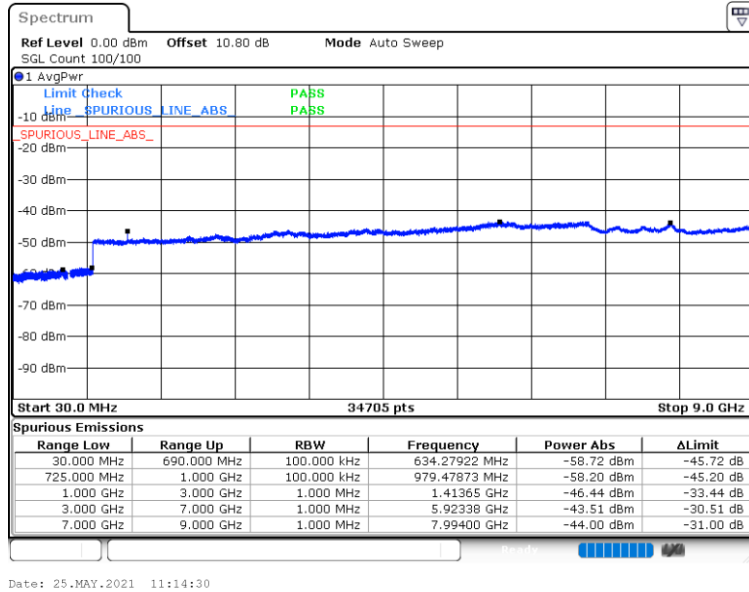

### Highest Channel / QPSK

Date: 25.MAY.2021 10:36:32

LTE Band 12 / 3MHz

Lowest Channel / QPSK

Middle Channel / QPSK

Highest Channel / QPSK

LTE Band 12 / 5MHz

Lowest Channel / QPSK

Middle Channel / QPSK

Date: 25.MAY.2021 10:59:12

Date: 25.MAY.2021 11:01:15

Highest Channel / QPSK

Date: 25.MAY.2021 11:04:37

LTE Band 12 / 10MHz

Lowest Channel / QPSK

Middle Channel / QPSK

Highest Channel / QPSK