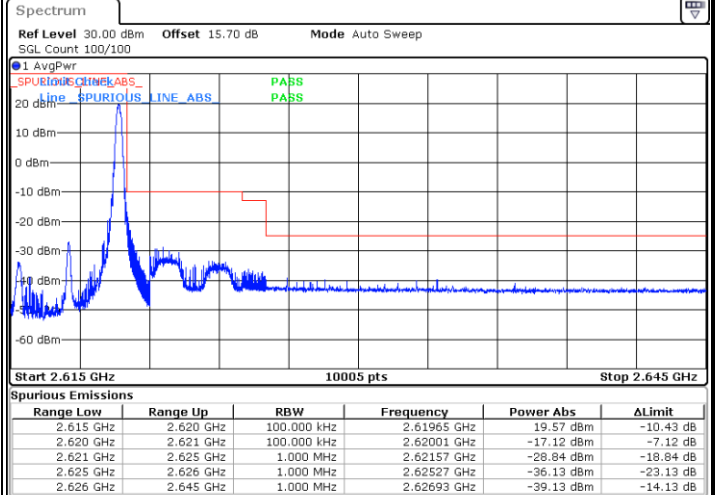

### Lowest Band Edge / Full RB

Date: 24.MAY.2021 08:30:22

### Highest Band Edge / Full RB

Date: 24.MAY.2021 08:31:14

LTE Band 38 / 5MHz / 16QAM

Lowest Band Edge / 1RB

Date: 24.MAY.2021 08:29:57

Highest Band Edge / 1 RB

Date: 24.MAY.2021 08:32:31

Lowest Band Edge / Full RB

Date: 24.MAY.2021 08:30:48

Highest Band Edge / Full RB

Date: 24.MAY.2021 08:31:39