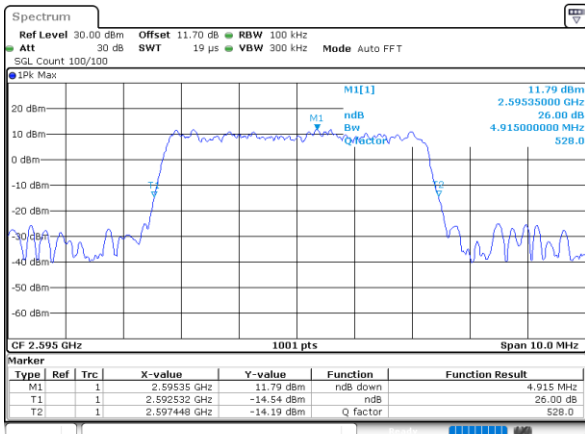

Middle Channel / 5MHz / 64QAM

Date: 24.MAY.2021 11:07:22