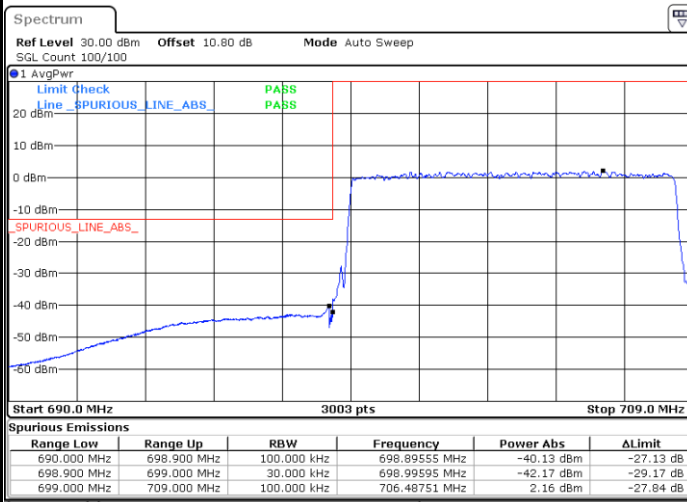

Date: 25.MAY.2021 10:55:08

LTE Band 12 / 10MHz / QPSK

Lowest Band Edge / 1 RB

Date: 25.MAY.2021 11:07:28

Highest Band Edge / 1 RB

Date: 25.MAY.2021 11:13:54

Lowest Band Edge / Full RB

Date: 25.MAY.2021 11:05:20

Highest Band Edge / Full RB

Date: 25.MAY.2021 11:11:49

LTE Band 12 / 10MHz / 16QAM

Lowest Band Edge / 1 RB

Date: 25.MAY.2021 11:06:46

Highest Band Edge / 1 RB

Date: 25.MAY.2021 11:13:12

Lowest Band Edge / Full RB

Date: 25.MAY.2021 11:06:02

Highest Band Edge / Full RB

Date: 25.MAY.2021 11:12:31

LTE Band 12 / 10MHz / 64QAM

Lowest Band Edge / 1 RB

Date: 25.MAY.2021 11:15:55

Highest Band Edge / 1 RB

Date: 25.MAY.2021 11:18:02

Lowest Band Edge / Full RB

Date: 25.MAY.2021 11:15:13

Highest Band Edge / Full RB

Date: 25.MAY.2021 11:17:21