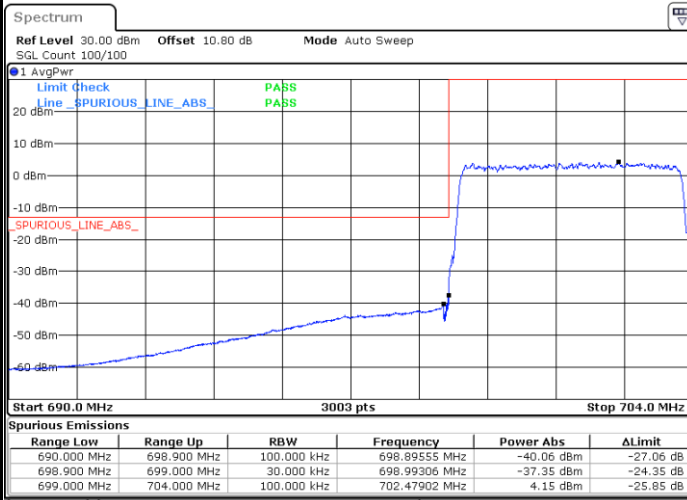

Lowest Band Edge / 1RB

Date: 25.MAY.2021 10:57:54

Highest Band Edge / 1 RB

Date: 25.MAY.2021 11:04:00

Lowest Band Edge / Full RB

Date: 25.MAY.2021 10:57:12

Highest Band Edge / Full RB

Date: 25.MAY.2021 11:02:38

LTE Band 12 / 5MHz / 64QAM

Lowest Band Edge / 1RB

Date: 25.MAY.2021 10:53:43

Highest Band Edge / 1 RB

Date: 25.MAY.2021 10:55:50

Lowest Band Edge / Full RB

Date: 25.MAY.2021 10:53:02

Highest Band Edge / Full RB

Date: 25.MAY.2021 10:55:08

LTE Band 12 / 10MHz / QPSK

Lowest Band Edge / 1 RB

Date: 25.MAY.2021 11:07:28

Highest Band Edge / 1 RB

Date: 25.MAY.2021 11:13:54

Lowest Band Edge / Full RB

Date: 25.MAY.2021 11:05:20