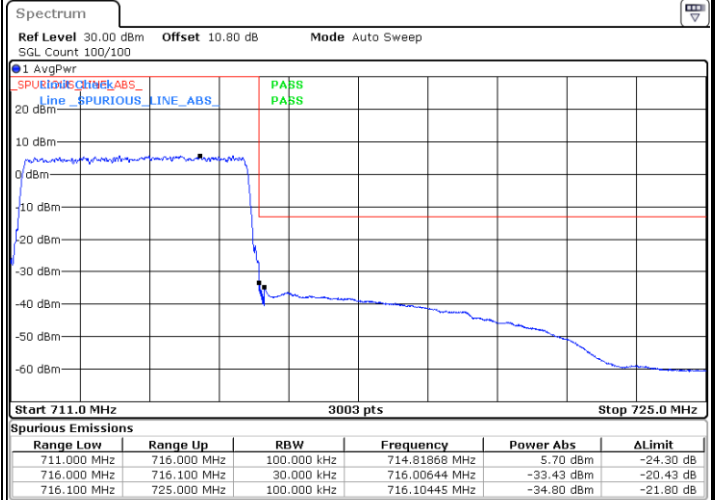

Highest Band Edge / 1 RB

Date: 25.MAY.2021 10:52:20

Lowest Band Edge / Full RB

Date: 25.MAY.2021 10:49:32

Highest Band Edge / Full RB

Date: 25.MAY.2021 10:51:38

LTE Band 12 / 5MHz / QPSK

Lowest Band Edge / 1 RB

Date: 25.MAY.2021 10:58:36

Highest Band Edge / 1 RB

Date: 25.MAY.2021 11:03:19

Lowest Band Edge / Full RB

Date: 25.MAY.2021 10:56:31

Highest Band Edge / Full RB

Date: 25.MAY.2021 11:01:57

LTE Band 12 / 5MHz / 16QAM

Lowest Band Edge / 1RB

Date: 25.MAY.2021 10:57:54

Highest Band Edge / 1 RB

Date: 25.MAY.2021 11:04:00

Lowest Band Edge / Full RB

Date: 25.MAY.2021 10:57:12

Highest Band Edge / Full RB

Date: 25.MAY.2021 11:02:38