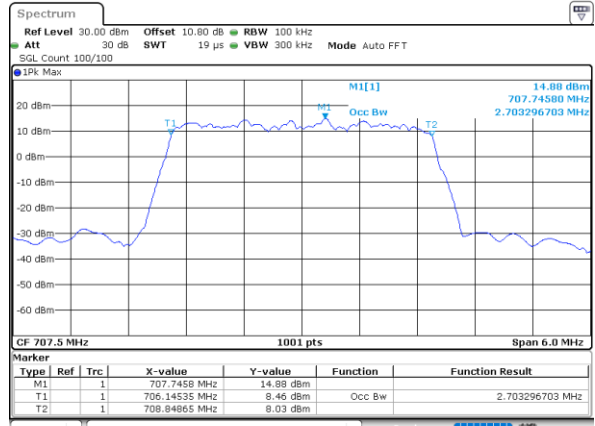

Middle Channel / 10MHz / 16QAM

Date: 25\_MAY\_2021 11:08:26

LTE Band 12

Middle Channel / 1.4MHz / 64QAM

Date: 25\_MAY\_2021 10:38:18

Middle Channel / 3MHz / 64QAM

Date: 25\_MAY\_2021 10:50:36

Middle Channel / 5MHz / 64QAM