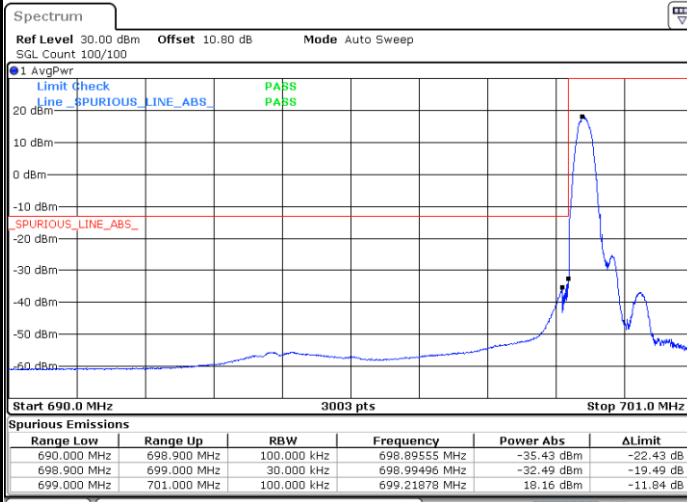

# Conducted Band Edge

LTE Band 12 / 1.4MHz / 16QAM

Lowest Band Edge / 1 RB

Date: 25.MAY.2021 10:29:50

Highest Band Edge / 1 RB

Date: 25.MAY.2021 10:35:16

Lowest Band Edge / Full RB

Date: 25.MAY.2021 10:29:09

Highest Band Edge / Full RB

Date: 25.MAY.2021 10:34:33

LTE Band 12 / 1.4MHz / 64QAM

Lowest Band Edge / 1 RB

Date: 25.MAY.2021 10:37:57

Highest Band Edge / 1 RB

Date: 25.MAY.2021 10:40:02

Lowest Band Edge / Full RB

Date: 25.MAY.2021 10:37:15

Highest Band Edge / Full RB

Date: 25.MAY.2021 10:39:21

LTE Band 12 / 3MHz / QPSK

Lowest Band Edge / 1RB

Date: 25.MAY.2021 10:42:49

Highest Band Edge / 1 RB

Date: 25.MAY.2021 10:48:14