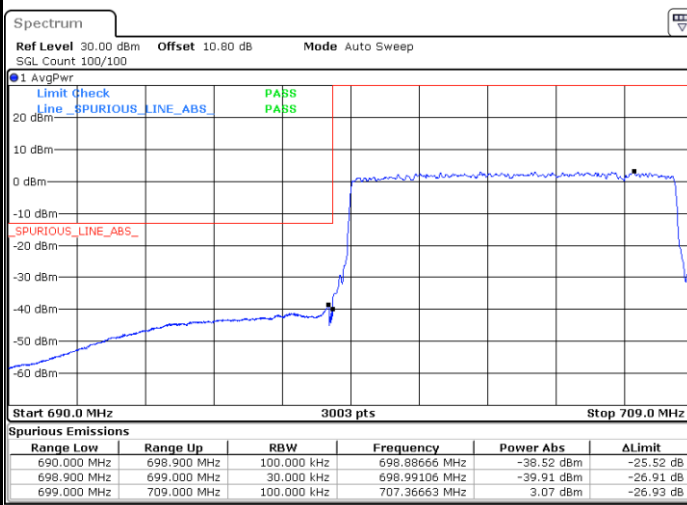

LTE Band 12 / 5MHz / 64QAM

Lowest Band Edge / 1RB

Date: 25.MAY.2021 10:53:43

Highest Band Edge / 1 RB

Date: 25.MAY.2021 10:55:50

Lowest Band Edge / Full RB

Date: 25.MAY.2021 10:53:02

Highest Band Edge / Full RB

Date: 25.MAY.2021 10:55:08

LTE Band 12 / 10MHz / QPSK

Lowest Band Edge / 1 RB

Date: 25.MAY.2021 11:07:28

Highest Band Edge / 1 RB

Date: 25.MAY.2021 11:13:54

Lowest Band Edge / Full RB

Date: 25.MAY.2021 11:05:20

Highest Band Edge / Full RB

Date: 25.MAY.2021 11:11:49

LTE Band 12 / 10MHz / 16QAM

Lowest Band Edge / 1 RB

Date: 25.MAY.2021 11:06:46

Highest Band Edge / 1 RB

Date: 25.MAY.2021 11:13:12

Lowest Band Edge / Full RB

Date: 25.MAY.2021 11:06:02

Highest Band Edge / Full RB

Date: 25.MAY.2021 11:12:31

LTE Band 12 / 10MHz / 64QAM

Lowest Band Edge / 1 RB

Date: 25.MAY.2021 11:15:55

Highest Band Edge / 1 RB

Date: 25.MAY.2021 11:18:02