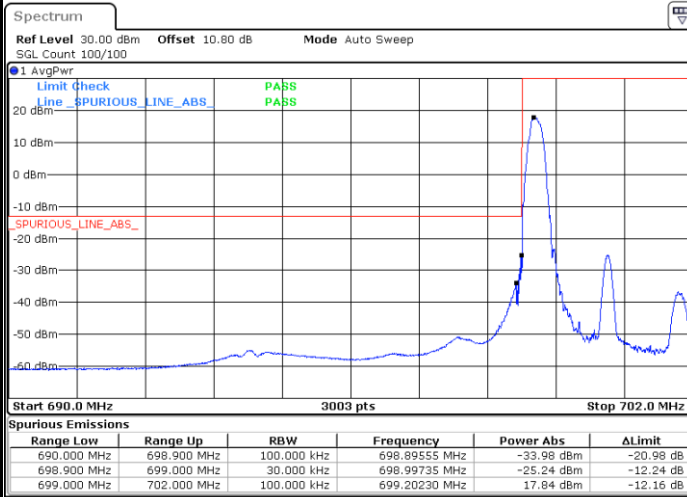

Lowest Band Edge / Full RB

Date: 25.MAY.2021 10:40:44

Highest Band Edge / Full RB

Date: 25.MAY.2021 10:46:10

LTE Band 12 / 3MHz / 16QAM

Lowest Band Edge / 1 RB

Date: 25.MAY.2021 10:42:07

Highest Band Edge / 1 RB

Date: 25.MAY.2021 10:47:33

Lowest Band Edge / Full RB

Date: 25.MAY.2021 10:41:25

Highest Band Edge / Full RB

Date: 25.MAY.2021 10:46:51

LTE Band 12 / 3MHz / 64QAM

Lowest Band Edge / 1 RB

Date: 25.MAY.2021 10:50:14

Highest Band Edge / 1 RB

Date: 25.MAY.2021 10:52:20

Lowest Band Edge / Full RB

Date: 25.MAY.2021 10:49:32

Highest Band Edge / Full RB

Date: 25.MAY.2021 10:51:38

LTE Band 12 / 5MHz / QPSK

Lowest Band Edge / 1 RB

Date: 25.MAY.2021 10:58:36

Highest Band Edge / 1 RB

Date: 25.MAY.2021 11:03:19

Lowest Band Edge / Full RB

Date: 25.MAY.2021 10:56:31

Highest Band Edge / Full RB

Date: 25.MAY.2021 11:01:57

LTE Band 12 / 5MHz / 16QAM