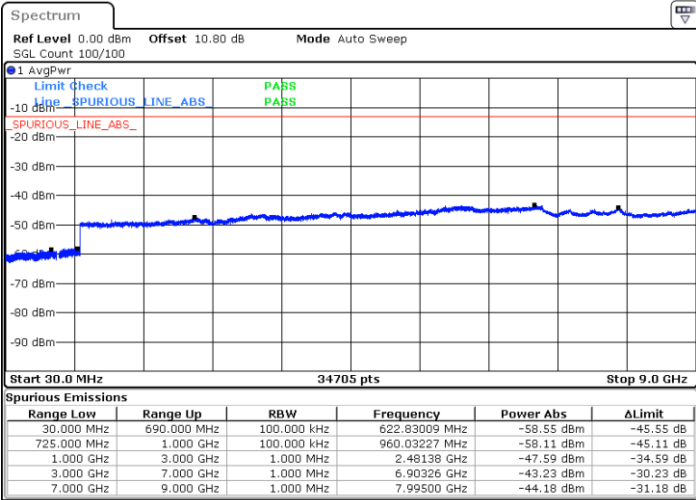

Conducted Spurious Emission

LTE Band 12 / 1.4MHz

Lowest Channel / QPSK

Middle Channel / QPSK

Date: 25.MAY.2021 10:31:07

Date: 25.MAY.2021 10:33:10