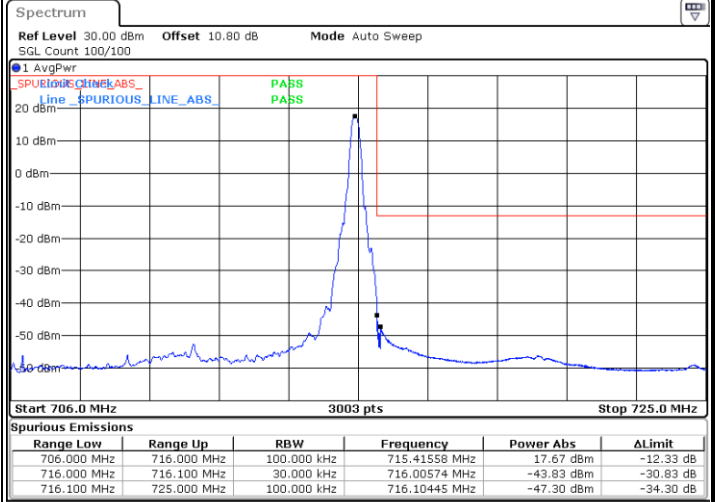

Highest Band Edge / Full RB

Date: 25.MAY.2021 11:11:49

LTE Band 12 / 10MHz / 16QAM

Lowest Band Edge / 1 RB

Date: 25.MAY.2021 11:06:46

Highest Band Edge / 1 RB

Date: 25.MAY.2021 11:13:12

Lowest Band Edge / Full RB

Date: 25.MAY.2021 11:06:02

Highest Band Edge / Full RB

Date: 25.MAY.2021 11:12:31

LTE Band 12 / 10MHz / 64QAM

Lowest Band Edge / 1 RB

Date: 25.MAY.2021 11:15:55

Highest Band Edge / 1 RB

Date: 25.MAY.2021 11:18:02

Lowest Band Edge / Full RB

Date: 25.MAY.2021 11:15:13

Highest Band Edge / Full RB

Date: 25.MAY.2021 11:17:21