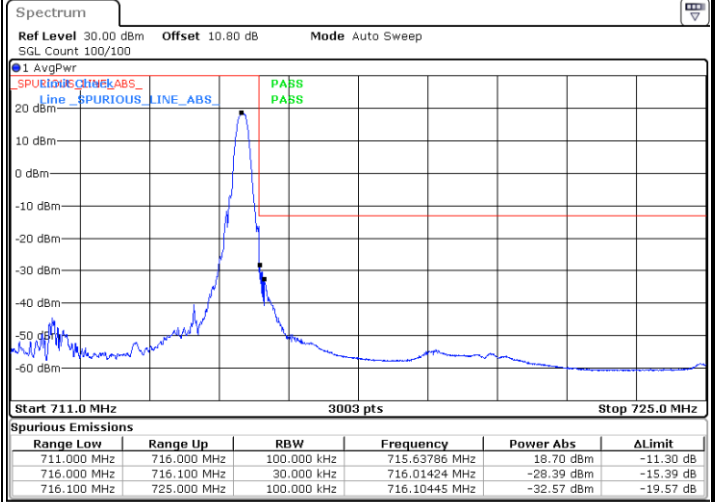

Highest Band Edge / 1 RB

Date: 25.MAY.2021 10:52:20

Lowest Band Edge / Full RB

Date: 25.MAY.2021 10:49:32

Highest Band Edge / Full RB

Date: 25.MAY.2021 10:51:38

LTE Band 12 / 5MHz / QPSK

Lowest Band Edge / 1 RB

Date: 25.MAY.2021 10:58:36

Highest Band Edge / 1 RB

Date: 25.MAY.2021 11:03:19

Lowest Band Edge / Full RB

Date: 25.MAY.2021 10:56:31

Highest Band Edge / Full RB

Date: 25.MAY.2021 11:01:57

LTE Band 12 / 5MHz / 16QAM

Lowest Band Edge / 1RB

Date: 25.MAY.2021 10:57:54

Highest Band Edge / 1 RB

Date: 25.MAY.2021 11:04:00

Lowest Band Edge / Full RB

Date: 25.MAY.2021 10:57:12

Highest Band Edge / Full RB

Date: 25.MAY.2021 11:02:38