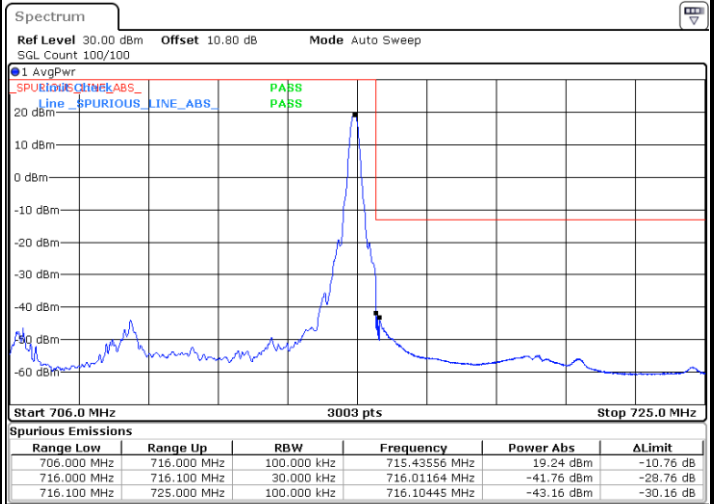

LTE Band 12 / 5MHz / 64QAM

Lowest Band Edge / 1RB

Date: 25.MAY.2021 10:53:43

Highest Band Edge / 1 RB

Date: 25.MAY.2021 10:55:50

Lowest Band Edge / Full RB

Date: 25.MAY.2021 10:53:02

Highest Band Edge / Full RB

Date: 25.MAY.2021 10:55:08

LTE Band 12 / 10MHz / QPSK

Lowest Band Edge / 1 RB

Date: 25.MAY.2021 11:07:28

Highest Band Edge / 1 RB

Date: 25.MAY.2021 11:13:54

Lowest Band Edge / Full RB

Date: 25.MAY.2021 11:05:20

Highest Band Edge / Full RB

Date: 25.MAY.2021 11:11:49

LTE Band 12 / 10MHz / 16QAM

Lowest Band Edge / 1 RB

Date: 25.MAY.2021 11:06:46

Highest Band Edge / 1 RB

Date: 25.MAY.2021 11:13:12

Lowest Band Edge / Full RB

Date: 25.MAY.2021 11:06:02

Highest Band Edge / Full RB

Date: 25.MAY.2021 11:12:31

LTE Band 12 / 10MHz / 64QAM

Lowest Band Edge / 1 RB

Date: 25.MAY.2021 11:15:55

Highest Band Edge / 1 RB

Date: 25.MAY.2021 11:18:02