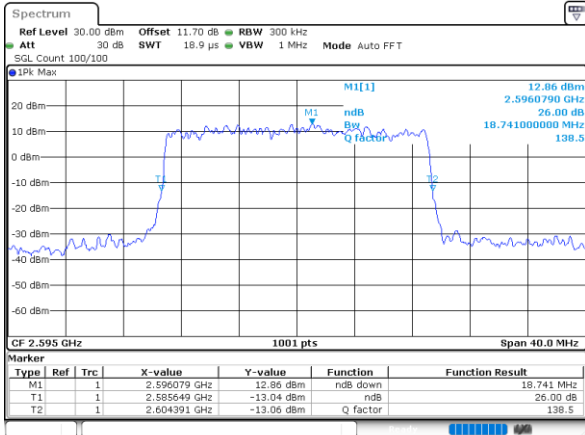

Date: 24.MAY.2021 11:03:41

Middle Channel / 15MHz / QPSK

Date: 24.MAY.2021 11:04:49

Middle Channel / 15MHz / 16QAM

Date: 24.MAY.2021 11:05:10

LTE Band 38

Middle Channel / 20MHz / QPSK

Date: 24.MAY.2021 11:06:16