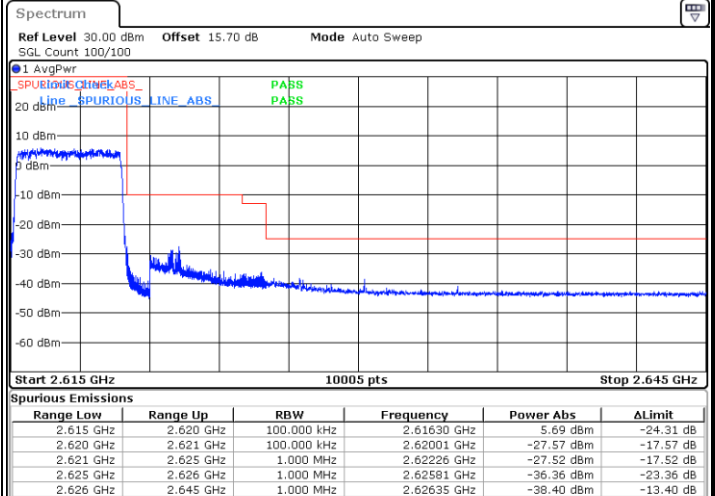

### Lowest Band Edge / Full RB

Date: 24.MAY.2021 08:30:22

### Highest Band Edge / Full RB

Date: 24.MAY.2021 08:31:14

LTE Band 38 / 5MHz / 16QAM

Lowest Band Edge / 1RB

Date: 24.MAY.2021 08:29:57

Highest Band Edge / 1 RB

Date: 24.MAY.2021 08:32:31

Lowest Band Edge / Full RB

Date: 24.MAY.2021 08:30:48

Highest Band Edge / Full RB

Date: 24.MAY.2021 08:31:39