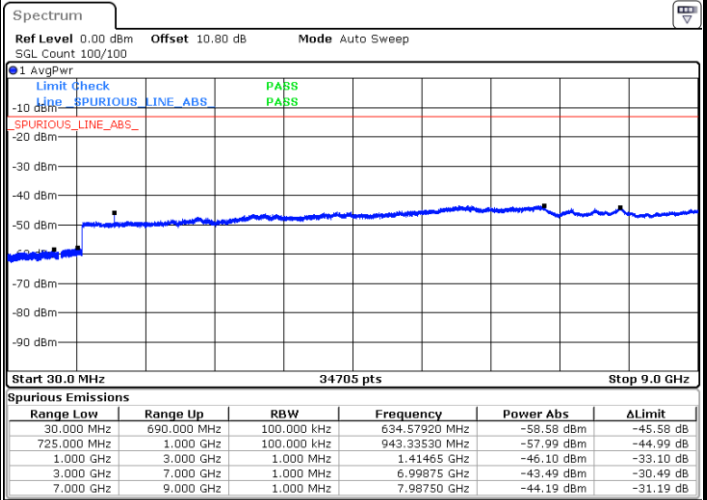

Conducted Spurious Emission

LTE Band 12 / 1.4MHz

Lowest Channel / QPSK

Middle Channel / QPSK

Date: 25.MAY.2021 10:31:07

Date: 25.MAY.2021 10:33:10