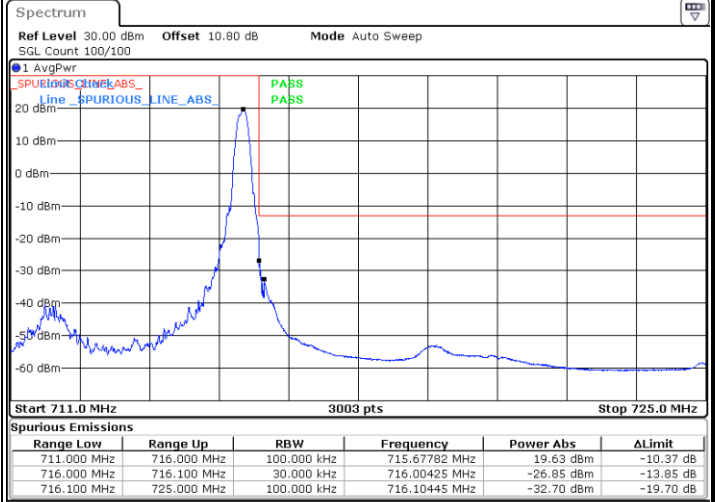

Date: 25.MAY.2021 10:47:33

Lowest Band Edge / Full RB

Date: 25.MAY.2021 10:41:25

Highest Band Edge / Full RB

Date: 25.MAY.2021 10:46:51

LTE Band 12 / 3MHz / 64QAM

Lowest Band Edge / 1 RB

Date: 25.MAY.2021 10:50:14

Highest Band Edge / 1 RB

Date: 25.MAY.2021 10:52:20

Lowest Band Edge / Full RB

Date: 25.MAY.2021 10:49:32

Highest Band Edge / Full RB

Date: 25.MAY.2021 10:51:38

LTE Band 12 / 5MHz / QPSK

Lowest Band Edge / 1 RB

Date: 25.MAY.2021 10:58:36

Highest Band Edge / 1 RB

Date: 25.MAY.2021 11:03:19

Lowest Band Edge / Full RB

Date: 25.MAY.2021 10:56:31

Highest Band Edge / Full RB

Date: 25.MAY.2021 11:01:57

LTE Band 12 / 5MHz / 16QAM