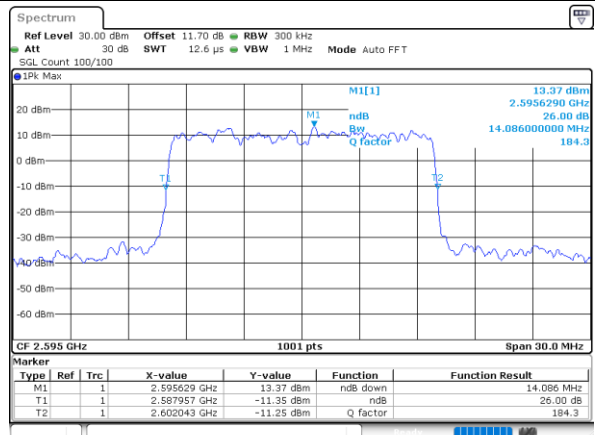

Middle Channel / 15MHz / 16QAM

Date: 24.MAY.2021 11:05:10