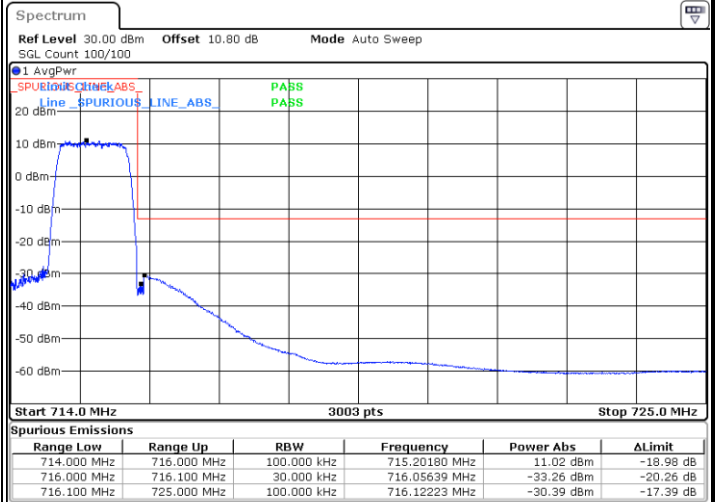

# Conducted Band Edge

LTE Band 12 / 1.4MHz / 16QAM

Lowest Band Edge / 1 RB

Date: 25.MAY.2021 10:29:50

Highest Band Edge / 1 RB

Date: 25.MAY.2021 10:35:16

Lowest Band Edge / Full RB

Date: 25.MAY.2021 10:29:09

Highest Band Edge / Full RB

Date: 25.MAY.2021 10:34:33

LTE Band 12 / 1.4MHz / 64QAM

Lowest Band Edge / 1 RB

Date: 25.MAY.2021 10:37:57

Highest Band Edge / 1 RB

Date: 25.MAY.2021 10:40:02

Lowest Band Edge / Full RB