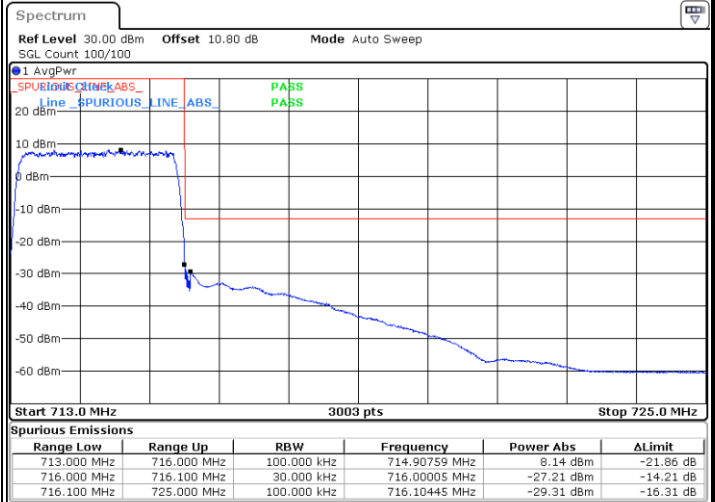

Highest Band Edge / Full RB

Date: 25.MAY.2021 10:34:33

LTE Band 12 / 1.4MHz / 64QAM

Lowest Band Edge / 1 RB

Date: 25.MAY.2021 10:37:57

Highest Band Edge / 1 RB

Date: 25.MAY.2021 10:40:02

Lowest Band Edge / Full RB

Date: 25.MAY.2021 10:37:15

Highest Band Edge / Full RB

Date: 25.MAY.2021 10:39:21

LTE Band 12 / 3MHz / QPSK

Lowest Band Edge / 1RB

Date: 25.MAY.2021 10:42:49

Highest Band Edge / 1 RB

Date: 25.MAY.2021 10:48:14

Lowest Band Edge / Full RB

Date: 25.MAY.2021 10:40:44

Highest Band Edge / Full RB

Date: 25.MAY.2021 10:46:10

LTE Band 12 / 3MHz / 16QAM

Lowest Band Edge / 1 RB

Date: 25.MAY.2021 10:42:07

Highest Band Edge / 1 RB