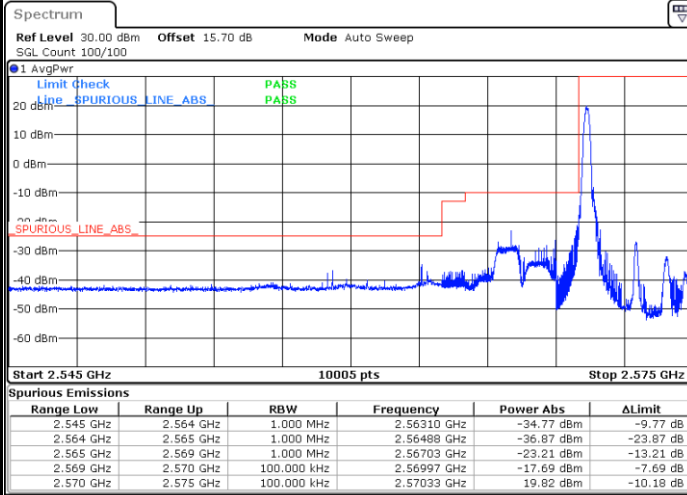

### Lowest Band Edge / Full RB

Date: 24.MAY.2021 08:30:22

### Highest Band Edge / Full RB

Date: 24.MAY.2021 08:31:14

LTE Band 38 / 5MHz / 16QAM

Lowest Band Edge / 1RB

Date: 24.MAY.2021 08:29:57

Highest Band Edge / 1 RB

Date: 24.MAY.2021 08:32:31

Lowest Band Edge / Full RB

Date: 24.MAY.2021 08:30:48

Highest Band Edge / Full RB

Date: 24.MAY.2021 08:31:39