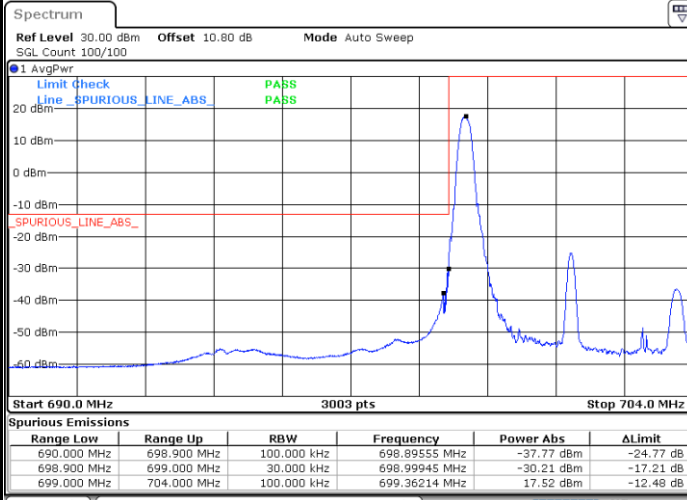

Date: 25.MAY.2021 10:58:36

Highest Band Edge / 1 RB

Date: 25.MAY.2021 11:03:19

Lowest Band Edge / Full RB

Date: 25.MAY.2021 10:56:31

Highest Band Edge / Full RB

Date: 25.MAY.2021 11:01:57

LTE Band 12 / 5MHz / 16QAM

Lowest Band Edge / 1RB

Date: 25.MAY.2021 10:57:54

Highest Band Edge / 1 RB

Date: 25.MAY.2021 11:04:00

Lowest Band Edge / Full RB

Date: 25.MAY.2021 10:57:12

Highest Band Edge / Full RB

Date: 25.MAY.2021 11:02:38

LTE Band 12 / 5MHz / 64QAM

Lowest Band Edge / 1RB

Date: 25.MAY.2021 10:53:43

Highest Band Edge / 1 RB

Date: 25.MAY.2021 10:55:50

Lowest Band Edge / Full RB

Date: 25.MAY.2021 10:53:02

Highest Band Edge / Full RB

Date: 25.MAY.2021 10:55:08

LTE Band 12 / 10MHz / QPSK

Lowest Band Edge / 1 RB

Date: 25.MAY.2021 11:07:28

Highest Band Edge / 1 RB

Date: 25.MAY.2021 11:13:54

Lowest Band Edge / Full RB

Date: 25.MAY.2021 11:05:20