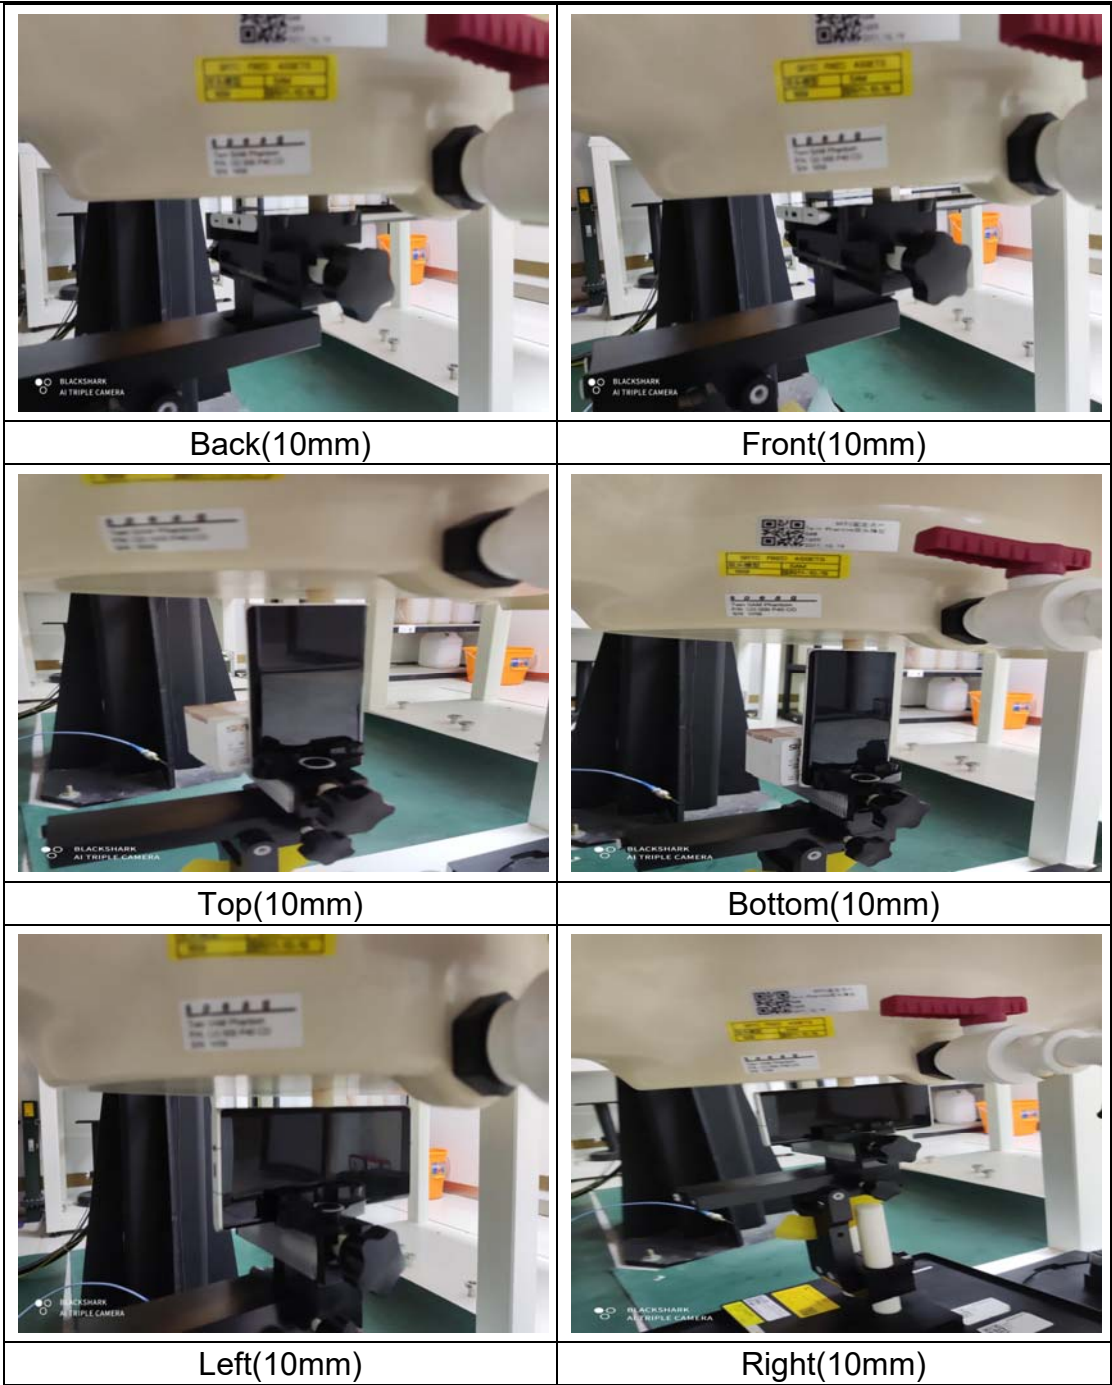

SETUP PHOTOGRAPH

Left Cheek

Left Tilt

Right Cheek

Right Tilt

10mm Spacer

Antenna position of EUT (WWAN)

Antenna position of EUT (WLAN)