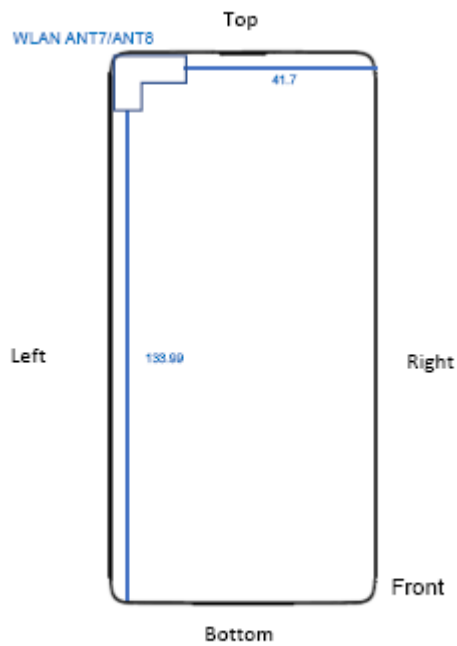

SETUP PHOTOGRAPH

Left Cheek

Left Tilt

Right Cheek

Right Tilt

10mm Spacer

Antenna position of EUT (WWAN)

Antenna position of EUT (WLAN)