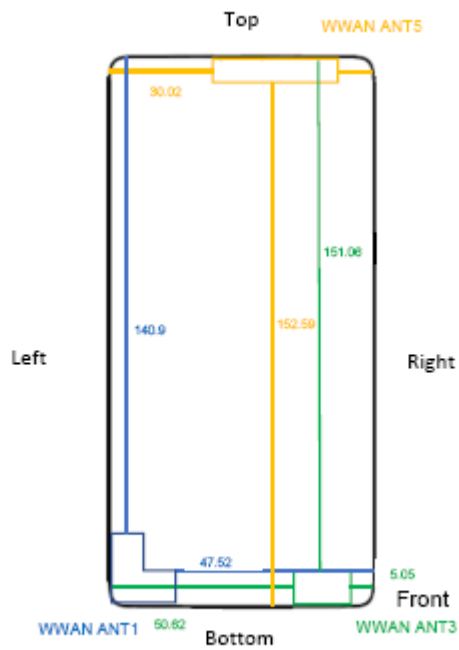

SETUP PHOTOGRAPH

Left Cheek

Left Tilt

Right Cheek

Right Tilt

10mm Spacer

Antenna position of EUT (WWAN)

Antenna position of EUT (WLAN)