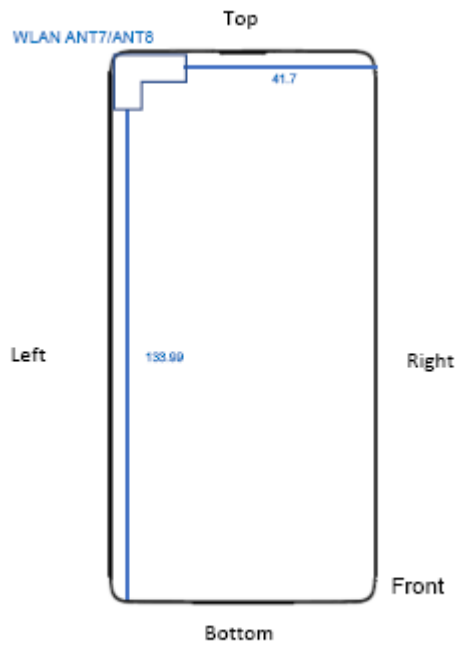

SETUP PHOTOGRAPH

Left Cheek

Left Tilt

Right Cheek

Right Tilt

The thickness of the EUT is 10 mm

Antenna position of EUT (WWAN)

Antenna position of EUT (WLAN)