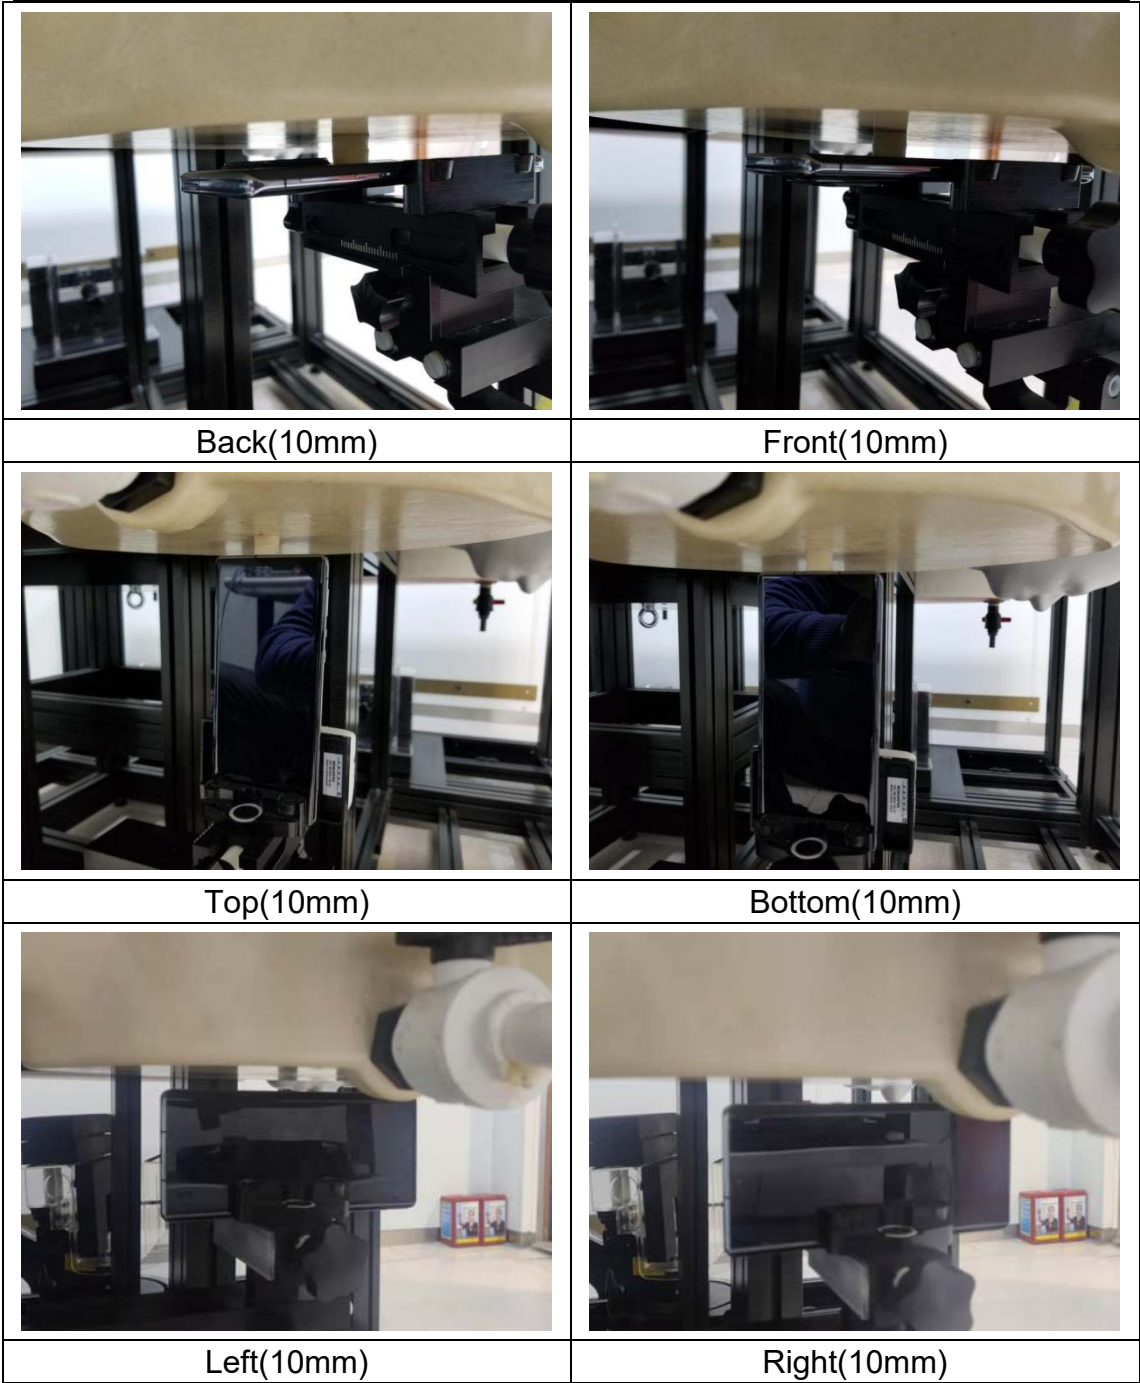

SETUP PHOTOGRAPH

Left Cheek

Left Tilt

Right Cheek

Right Tilt

The thickness of the EUT is 10 mm

Antenna position of EUT (WWAN)

Antenna position of EUT (WLAN)