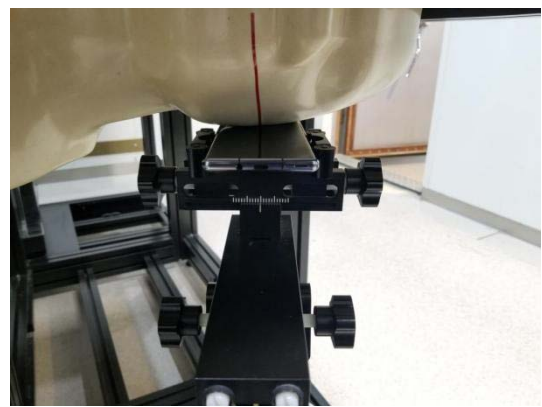

SETUP PHOTOGRAPH

Left Cheek

Left Tilt

Right Cheek

Right Tilt

The thickness of the EUT is 10 mm

Antenna position of EUT (WWAN)

Antenna position of EUT (WLAN)