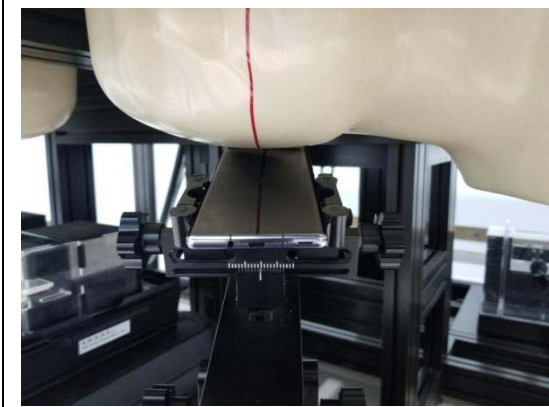

SETUP PHOTOGRAPH

Left Cheek

Left Tilt

Right Cheek

Right Tilt

The thickness of the EUT is 10 mm

Antenna position of EUT (WWAN)

Antenna position of EUT (WLAN)