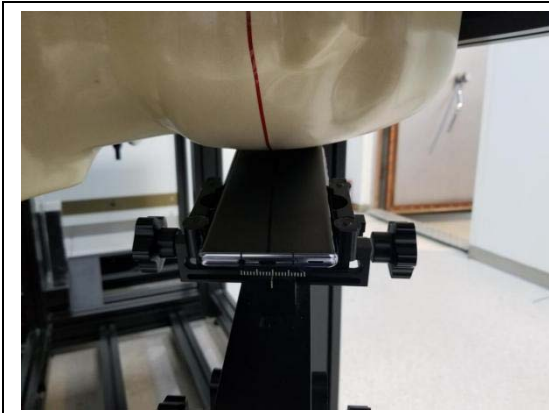

SETUP PHOTOGRAPH

Left Cheek

Left Tilt

Right Cheek

Right Tilt

The thickness of the EUT is 10 mm

Antenna position of EUT (WWAN)

Antenna position of EUT (WLAN)