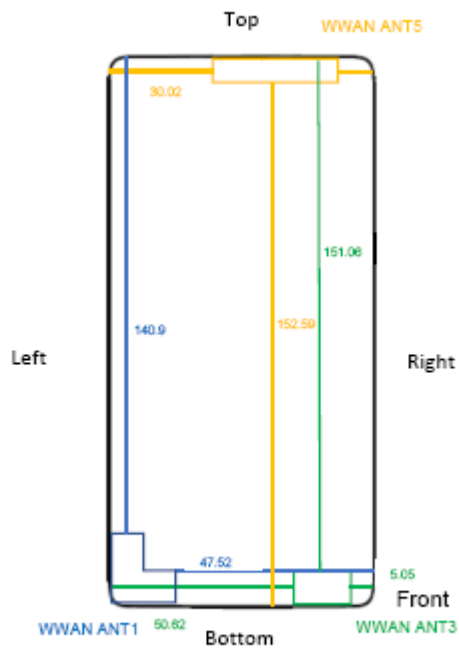

SETUP PHOTOGRAPH

Left Cheek

Left Tilt

Right Cheek

Right Tilt

The thickness of the EUT is 10 mm

Antenna position of EUT (WWAN)

Antenna position of EUT (WLAN)