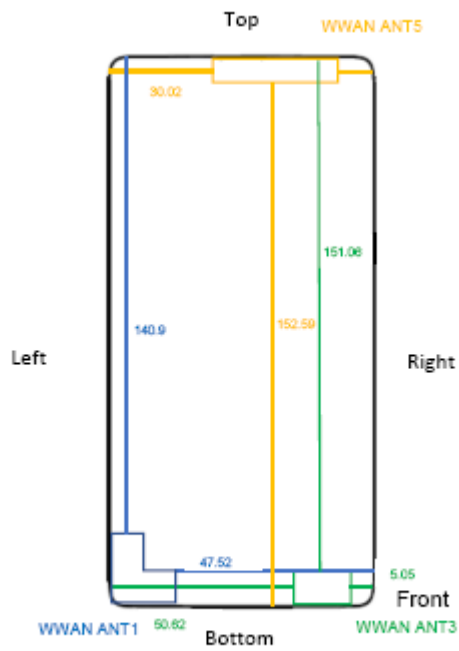

SETUP PHOTOGRAPH

Left Cheek

Left Tilt

Right Cheek

Right Tilt

Back(10mm)

Front(10mm)

Top(10mm)

Bottom(10mm)

Left(10mm)

Right(10mm)

The thickness of the EUT is 10 mm

Antenna position of EUT (WWAN)

Antenna position of EUT (WLAN)