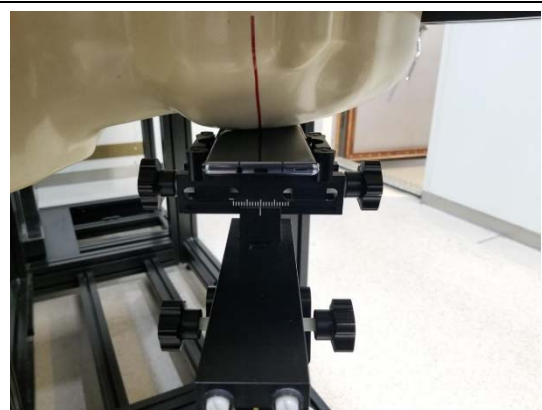

SETUP PHOTOGRAPH

Left Cheek

Left Tilt

Right Cheek

Right Tilt

Back(10mm)

Front(10mm)

Top(10mm)

Bottom(10mm)

Left(10mm)

Right(10mm)

The thickness of the EUT is 10 mm

Antenna position of EUT (WWAN)

Antenna position of EUT (WLAN)