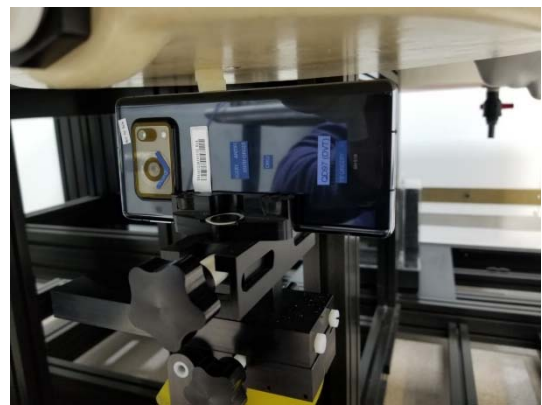

SETUP PHOTOGRAPH

Left Cheek

Left Tilt

Right Cheek

Right Tilt

Back(10mm)

Front(10mm)

Top(10mm)

Bottom(10mm)

Left(10mm)

Right(10mm)

The thickness of the EUT is 10 mm

Antenna position of EUT (WWAN)

Antenna position of EUT (WLAN)