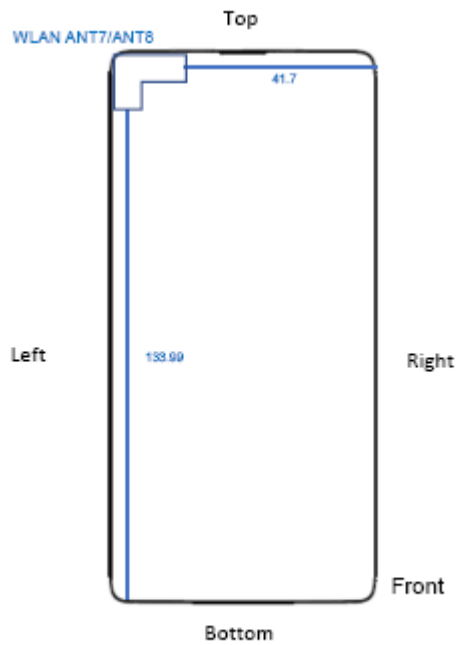

SETUP PHOTOGRAPH

Left Cheek

Left Tilt

Right Cheek

Right Tilt

Back(10mm)

Front(10mm)

Top(10mm)

Bottom(10mm)

Left(10mm)

Right(10mm)

The thickness of the EUT is 10 mm

Antenna position of EUT (WWAN)

Antenna position of EUT (WLAN)