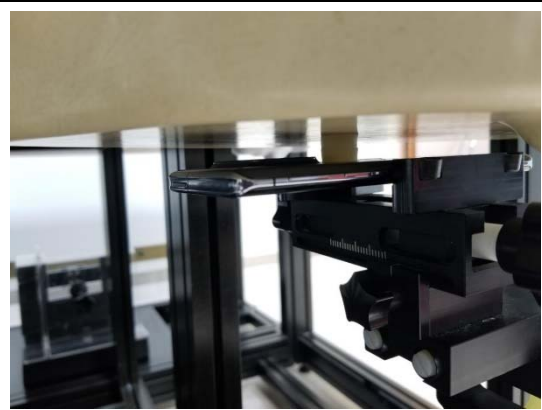

SETUP PHOTOGRAPH

Left Cheek

Left Tilt

Right Cheek

Right Tilt

Back(10mm)

Front(10mm)

Top(10mm)

Bottom(10mm)

Left(10mm)

Right(10mm)

The thickness of the EUT is 10 mm

Antenna position of EUT (WWAN)

Antenna position of EUT (WLAN)