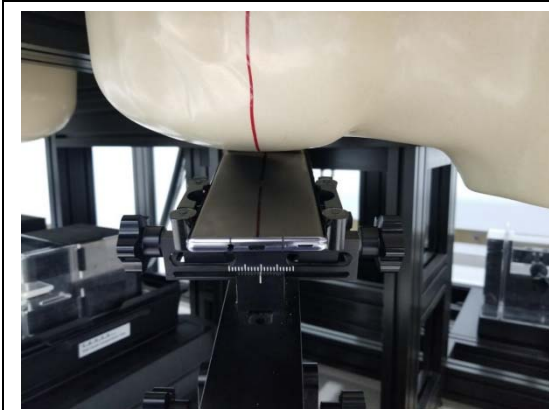

SETUP PHOTOGRAPH

Left Cheek

Left Tilt

Right Cheek

Right Tilt

Back(10mm)

Front(10mm)

Top(10mm)

Bottom(10mm)

Left(10mm)

Right(10mm)

The thickness of the EUT is 10 mm

Antenna position of EUT (WWAN)

Antenna position of EUT (WLAN)