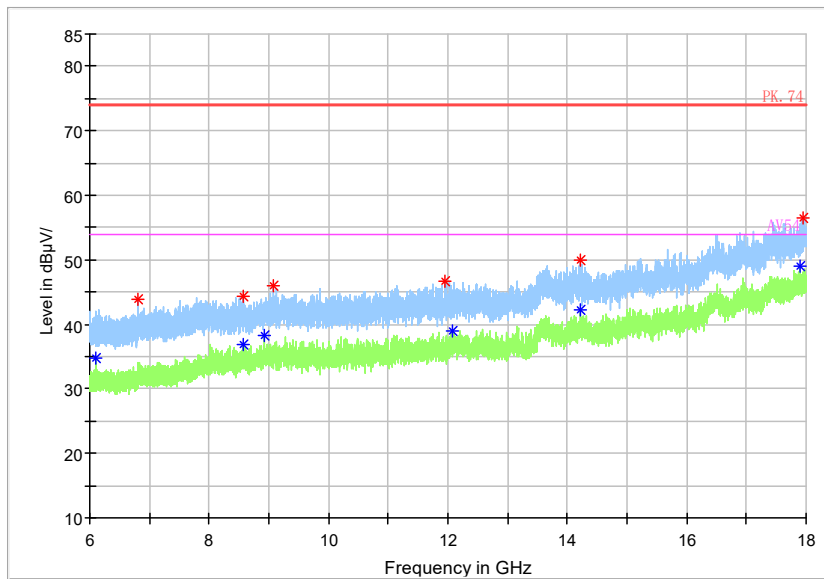

Frequency Range: 6GHz -18GHz  
Detector: Av mode and PK mode  
Test Mode: 802.11ax(HE20)

Full Spectrum

- \* Preview Result 2-AVG
- \* Preview Result 1-PK+
- \* Critical\_Freqs AVG
- \* Critical\_Freqs PK+
- PK.74
- AV54
- ◆ Final\_Result PK+
- ◆ Final\_Result AVG

Frequency Range: 18GHz -40GHz  
Detector: Av mode and PK mode  
Test Mode: 802.11ax(HE20)

Carrier frequency (MHz): 5825  
 Channel No.:165

Frequency Range: 30MHz -1GHz  
 Detector: QP mode  
 Test Mode: 802.11a

Frequency Range: 1GHz -3GHz  
 Detector: Av mode and PK mode  
 Modulation type: 802.11a

Full Spectrum

Frequency Range: 3GHz -6GHz  
Detector: Av mode and PK mode  
Modulation type: 802.11a

Full Spectrum