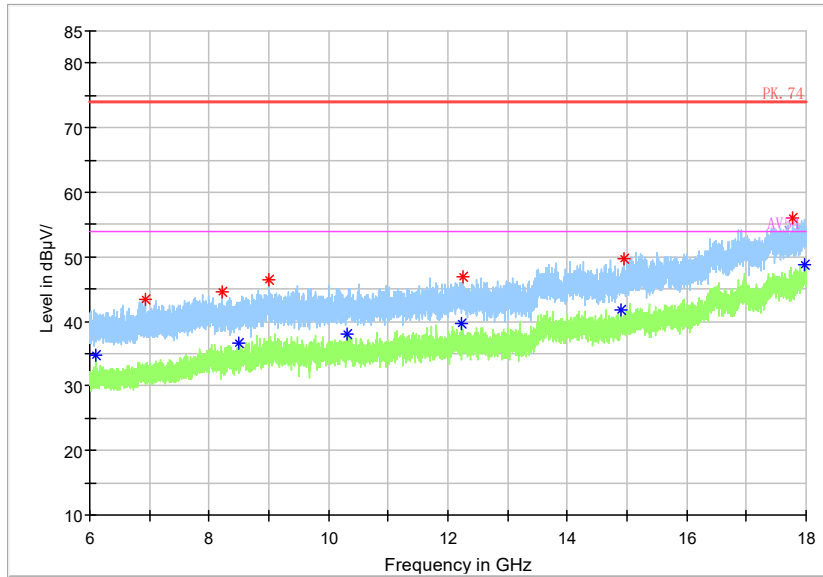

Full Spectrum

Frequency Range: 6GHz -18GHz  
 Detector: Av mode and PK mode  
 Modulation type: 802.11n(HT40)

Full Spectrum

Frequency Range: 18GHz -40GHz  
Detector: Av mode and PK mode  
Modulation type: 802.11n(HT40)

Full Spectrum

Frequency Range: 30MHz -1GHz  
Detector: QP mode  
Test Mode: 802.11ac(VHT40)

Full Spectrum

Frequency Range: 1GHz -3GHz  
 Detector: Av mode and PK mode  
 Test Mode: 802.11ac(VHT40)

Full Spectrum

Frequency Range: 3GHz -6GHz  
 Detector: Av mode and PK mode  
 Test Mode: 802.11ac(VHT40)

Full Spectrum

Frequency Range: 6GHz -18GHz  
 Detector: Av mode and PK mode  
 Test Mode: 802.11ac(VHT40)

Full Spectrum