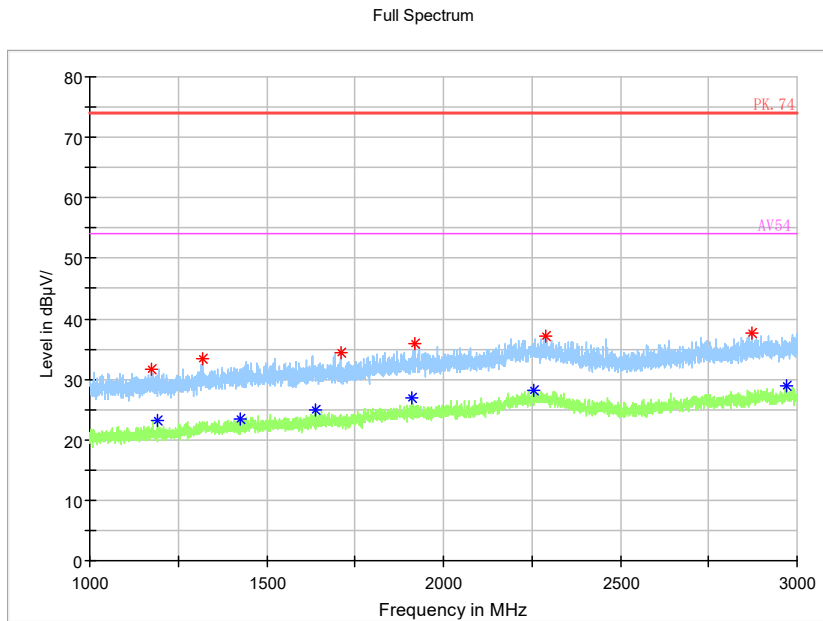

Full Spectrum

Frequency Range: 3GHz -6GHz  
Detector: Av mode and PK mode  
Modulation type: 802.11ax(HE40)

Full Spectrum

Frequency Range: 6GHz -18GHz  
Detector: Av mode and PK mode  
Modulation type: 802.11ax(HE40)

Full Spectrum

Frequency Range: 18GHz -40GHz  
 Detector: Av mode and PK mode  
 Modulation type: 802.11ax(HE40)

Carrier frequency (MHz): 5775  
Channel No.:155

Frequency Range: 30MHz -1GHz  
Detector: QP mode  
Test Mode: 802.11ac(VHT80)

Frequency Range: 1GHz -3GHz  
Detector: Av mode and PK mode  
Test Mode: 802.11ac(VHT80)

Full Spectrum

Frequency Range: 3GHz -6GHz  
 Detector: Av mode and PK mode  
 Test Mode: 802.11ac(VHT80)

Full Spectrum