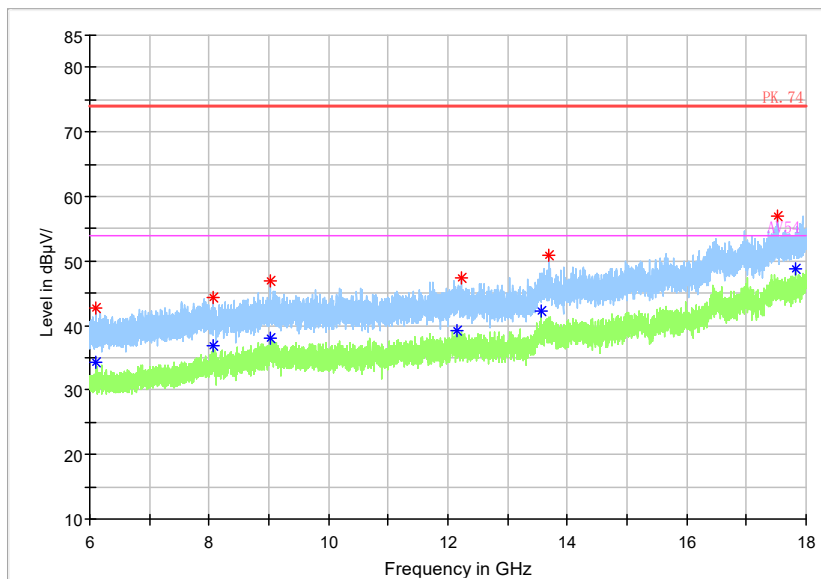

Full Spectrum

Frequency Range: 6GHz -18GHz  
Detector: Av mode and PK mode  
Modulation type: 802.11ax(HE20)

Full Spectrum

- \* Preview Result 2-AVG
- \* Preview Result 1-PK+
- \* Critical\_Freqs AVG
- \* Critical\_Freqs PK+
- \* PK.74
- \* AV54
- ♦ Final\_Result PK+
- ♦ Final\_Result AVG

Frequency Range: 18GHz -40GHz  
Detector: Av mode and PK mode  
Modulation type: 802.11ax(HE20)

Carrier frequency (MHz): 5785  
 Channel No.: 157

Frequency Range: 30MHz -1GHz  
 Detector: QP mode  
 Test Mode: 802.11a

Frequency Range: 1GHz -3GHz  
 Detector: Av mode and PK mode  
 Modulation type: 802.11a

Full Spectrum

Frequency Range: 3GHz -6GHz  
 Detector: Av mode and PK mode  
 Modulation type: 802.11a

Full Spectrum