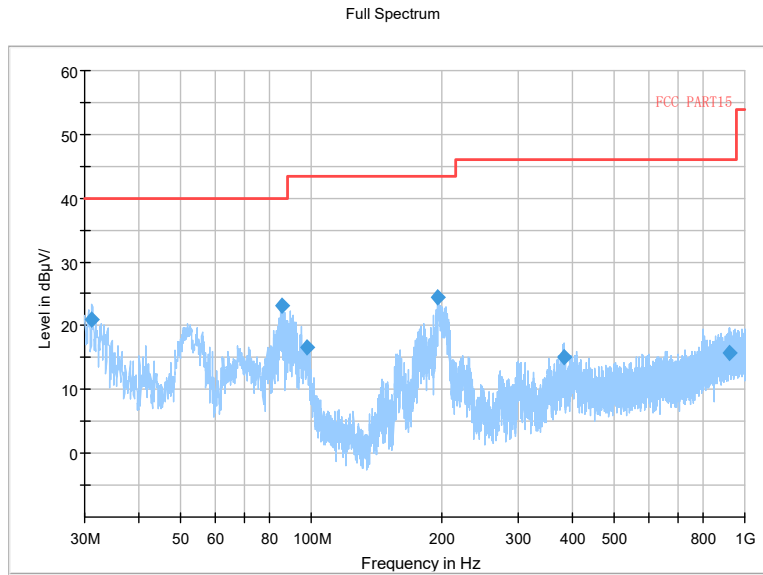

Full Spectrum

Frequency Range: 6GHz -18GHz  
 Detector: Av mode and PK mode  
 Test Mode: 802.11ax(HE80)

Full Spectrum

\* Preview Result 2-AVG      \* Preview Result 1-PK+      \* Critical\_Freqs AVG  
◆ Critical\_Freqs PK+      ◆ PK.74      ◆ AV54  
◆ Final\_Result PK+      ◆ Final\_Result AVG

Frequency Range: 18GHz -40GHz  
 Detector: Av mode and PK mode  
 Test Mode: 802.11ax(HE80)

Carrier frequency (MHz): 5250

Channel No.:50

Frequency Range: 30MHz -1GHz  
 Detector: QP mode  
 Test Mode: 802.11ac(VHT160)