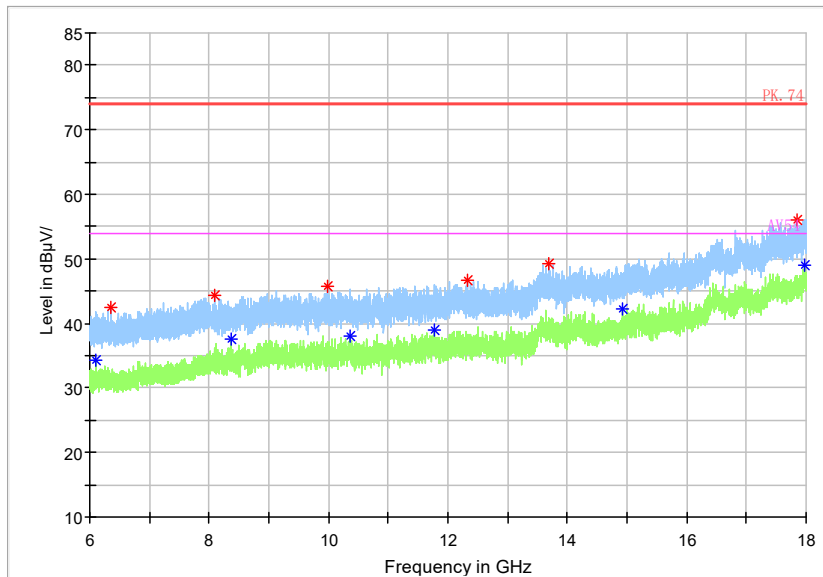

Full Spectrum

Frequency Range: 6GHz -18GHz
Detector: Av mode and PK mode
Modulation type: 802.11ax(HE20)