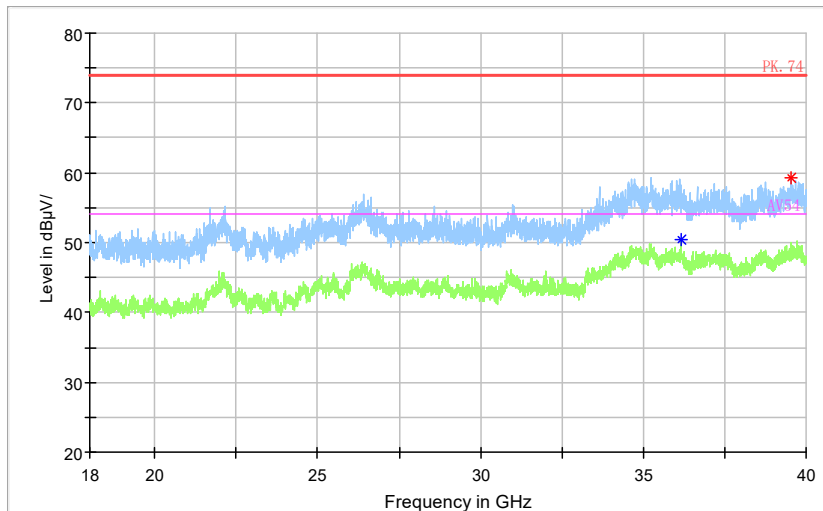

Frequency Range: 6GHz -18GHz  
Detector: Av mode and PK mode  
Modulation type: 802.11a

Full Spectrum

Frequency Range: 18GHz -40GHz  
 Detector: Av mode and PK mode  
 Modulation type: 802.11a

Full Spectrum

Frequency Range: 30MHz -1GHz  
 Detector: QP mode  
 Test Mode: 802.11n(HT20)

Full Spectrum

Frequency Range: 1GHz -3GHz  
 Detector: Av mode and PK mode  
 Modulation type: 802.11n(HT20)

Full Spectrum

Frequency Range: 3GHz -6GHz  
 Detector: Av mode and PK mode  
 Modulation type: 802.11n(HT20)

Full Spectrum

Frequency Range: 6GHz -18GHz  
Detector: Av mode and PK mode  
Modulation type: 802.11n(HT20)

Full Spectrum

- \* Preview Result 2-AVG
- \* Preview Result 1-PK+
- \* Critical\_Freqs AVG
- \* Critical\_Freqs PK+
- PK.74
- AV54
- ◆ Final\_Result PK+
- ◆ Final\_Result AVG