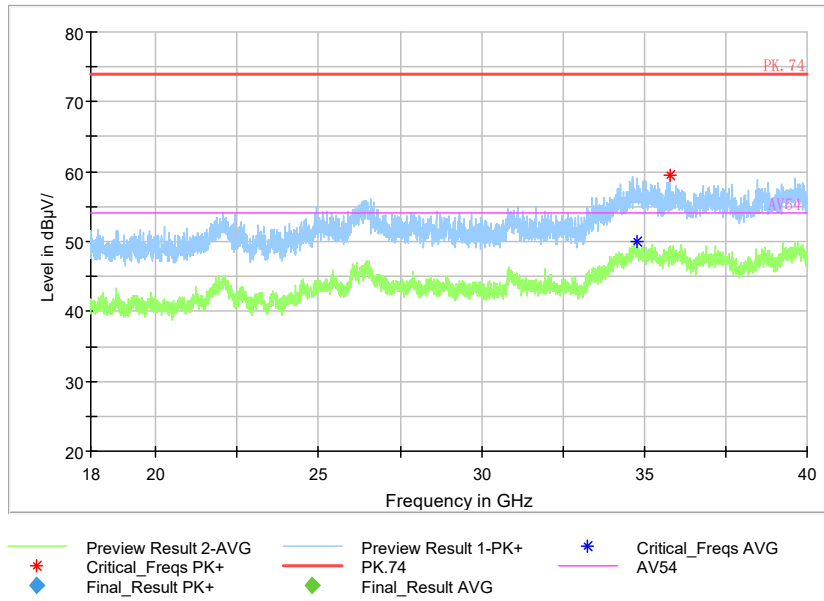

Full Spectrum

Frequency Range: 6GHz -18GHz  
Detector: Av mode and PK mode  
Modulation type: 802.11n(HT20)

Full Spectrum

\* Preview Result 2-AVG      \* Preview Result 1-PK+      \* Critical\_Freqs AVG  
\* Critical\_Freqs PK+      — PK.74      — AV54  
♦ Final\_Result PK+      ♦ Final\_Result AVG

Frequency Range: 18GHz -40GHz  
Detector: Av mode and PK mode  
Modulation type: 802.11n(HT20)

Full Spectrum

Frequency Range: 30MHz -1GHz  
 Detector: QP mode  
 Test Mode: 802.11ac(VHT20)

Full Spectrum

Frequency Range: 1GHz -3GHz  
 Detector: Av mode and PK mode  
 Test Mode: 802.11ac(VHT20)

Full Spectrum

Frequency Range: 3GHz -6GHz  
Detector: Av mode and PK mode  
Test Mode: 802.11ac(VHT20)

Full Spectrum

Frequency Range: 6GHz -18GHz  
Detector: Av mode and PK mode  
Test Mode: 802.11ac(VHT20)

Full Spectrum

Frequency Range: 18GHz -40GHz  
Detector: Av mode and PK mode  
Test Mode: 802.11ac(VHT20)

Full Spectrum

Frequency Range: 30MHz -1GHz  
Detector: QP mode  
Test Mode: 802.11ax(HE20)

Full Spectrum