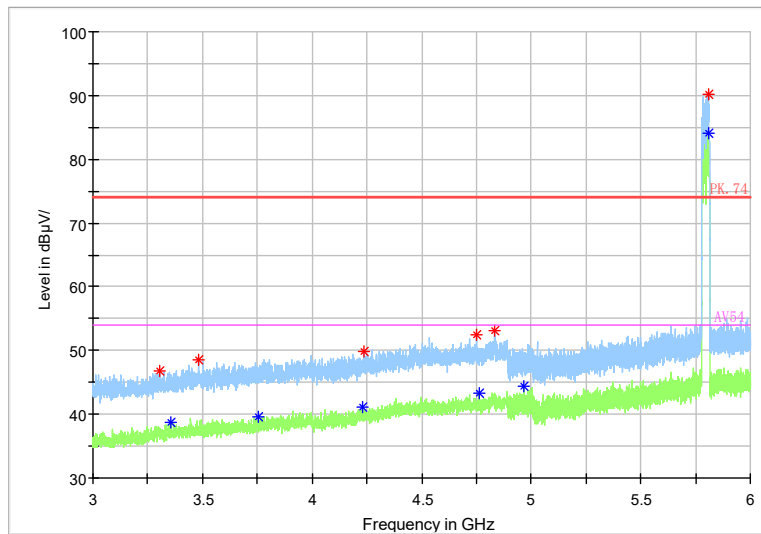

Full Spectrum

Frequency Range: 3GHz -6GHz  
Detector: Av mode and PK mode  
Modulation type: 802.11n(HT40)

Full Spectrum

Frequency Range: 6GHz -18GHz  
Detector: Av mode and PK mode  
Modulation type: 802.11n(HT40)

Full Spectrum

Frequency Range: 18GHz -40GHz  
 Detector: Av mode and PK mode  
 Modulation type: 802.11n(HT40)

Full Spectrum

Frequency Range: 30MHz -1GHz  
 Detector: QP mode  
 Test Mode: 802.11ac(VHT40)

Full Spectrum

Frequency Range: 1GHz -3GHz  
 Detector: Av mode and PK mode  
 Test Mode: 802.11ac(VHT40)

Full Spectrum

Frequency Range: 3GHz -6GHz  
 Detector: Av mode and PK mode  
 Test Mode: 802.11ac(VHT40)