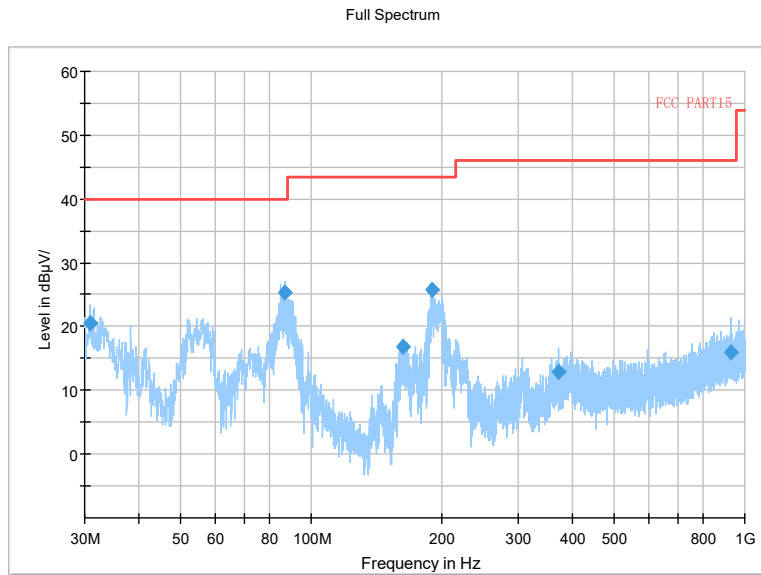

Full Spectrum

Frequency Range: 6GHz -18GHz  
Detector: Av mode and PK mode  
Modulation type: 802.11ax(HE20)

Full Spectrum

- \* Preview Result 2-AVG
- \* Preview Result 1-PK+
- \* Critical\_Freqs AVG
- \* Critical\_Freqs PK+
- \* PK.74
- \* AV54
- ♦ Final\_Result PK+
- ♦ Final\_Result AVG

Frequency Range: 18GHz -40GHz  
Detector: Av mode and PK mode  
Modulation type: 802.11ax(HE20)

Carrier frequency (MHz): 5785  
 Channel No.: 157

Frequency Range: 30MHz -1GHz  
 Detector: QP mode  
 Test Mode: 802.11a