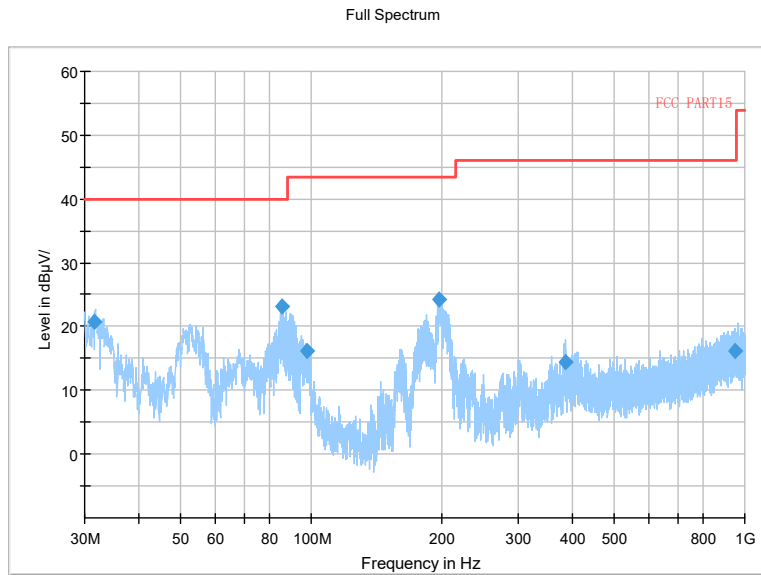

Full Spectrum

Frequency Range: 3GHz -6GHz  
Detector: Av mode and PK mode  
Modulation type: 802.11ax(HE40)

Full Spectrum

Frequency Range: 6GHz -18GHz  
Detector: Av mode and PK mode  
Modulation type: 802.11ax(HE40)

Full Spectrum

Frequency Range: 18GHz -40GHz  
 Detector: Av mode and PK mode  
 Modulation type: 802.11ax(HE40)

Carrier frequency (MHz): 5775  
Channel No.:155

Frequency Range: 30MHz -1GHz  
Detector: QP mode  
Test Mode: 802.11ac(VHT80)