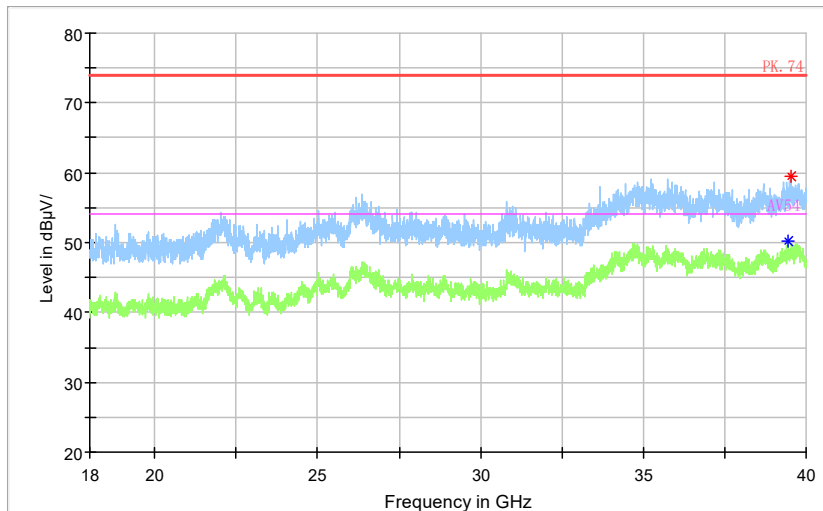

Full Spectrum

Frequency Range: 18GHz -40GHz  
 Detector: Av mode and PK mode  
 Test Mode: 802.11ac(VHT20)

Full Spectrum

Frequency Range: 30MHz -1GHz  
 Detector: QP mode  
 Test Mode: 802.11ax(HE20)

Full Spectrum

Frequency Range: 1GHz -3GHz  
 Detector: Av mode and PK mode  
 Modulation type: 802.11ax(HE20)

Full Spectrum

Frequency Range: 3GHz -6GHz  
 Detector: Av mode and PK mode  
 Modulation type: 802.11ax(HE20)

Full Spectrum

Frequency Range: 6GHz -18GHz  
Detector: Av mode and PK mode  
Modulation type: 802.11ax(HE20)

Full Spectrum

 Preview Result 2-AVG	 Preview Result 1-PK+	 Critical_Freqs AVG
 Critical_Freqs PK+	 PK.74	 AV54
 Final_Result PK+	 Final_Result AVG	