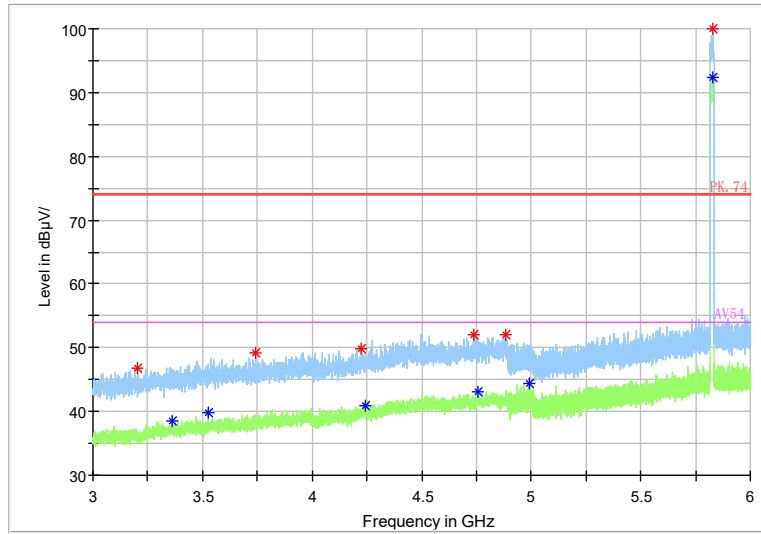

Full Spectrum

Frequency Range: 6GHz -18GHz  
Detector: Av mode and PK mode  
Modulation type: 802.11n(HT20)

Full Spectrum

- \* Preview Result 2-AVG
- \* Preview Result 1-PK+
- \* Critical\_Freqs AVG
- \* Critical\_Freqs PK+
- PK.74
- AV54
- ◆ Final\_Result PK+
- ◆ Final\_Result AVG

Frequency Range: 18GHz -40GHz  
Detector: Av mode and PK mode  
Modulation type: 802.11n(HT20)

Full Spectrum

Frequency Range: 30MHz -1GHz  
 Detector: QP mode  
 Test Mode: 802.11ac(VHT20)

Full Spectrum

Frequency Range: 1GHz -3GHz  
 Detector: Av mode and PK mode  
 Test Mode: 802.11ac(VHT20)

Full Spectrum

Frequency Range: 3GHz -6GHz  
Detector: Av mode and PK mode  
Test Mode: 802.11ac(VHT20)

Full Spectrum

Frequency Range: 6GHz -18GHz  
Detector: Av mode and PK mode  
Test Mode: 802.11ac(VHT20)