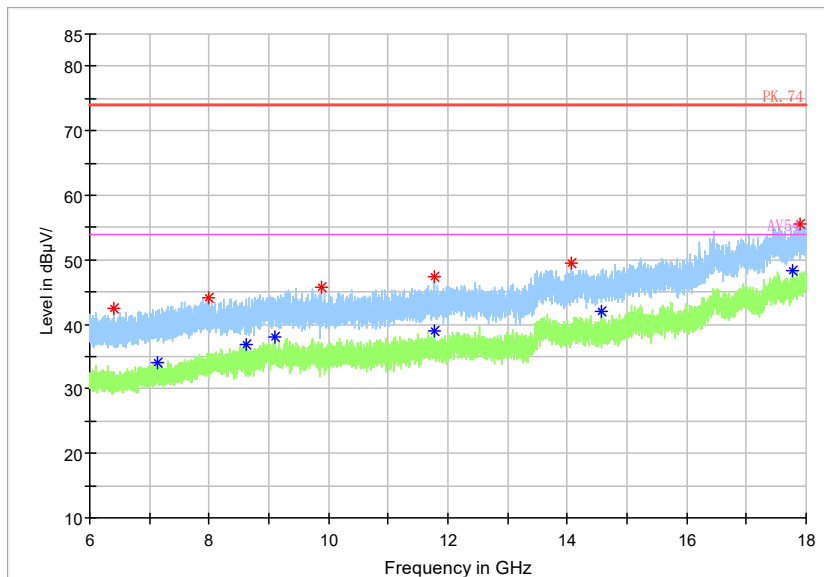

- \* Preview Result 2-AVG
  - \* Critical\_Freqs PK+
  - \* Final\_Result PK+
- \* Preview Result 1-PK+
  - \* PK.74
  - \* Final\_Result AVG
- \* Critical\_Freqs AVG
  - \* AV54

Frequency Range: 18GHz -40GHz  
 Detector: Av mode and PK mode  
 Test Mode: 802.11ax(HE40)

Carrier frequency (MHz): 5795  
 Channel No.:159

Frequency Range: 30MHz -1GHz  
 Detector: QP mode  
 Test Mode: 802.11n(HT40)

Frequency Range: 1GHz -3GHz  
 Detector: Av mode and PK mode  
 Modulation type: 802.11n(HT40)

Full Spectrum

Frequency Range: 3GHz -6GHz  
Detector: Av mode and PK mode  
Modulation type: 802.11n(HT40)

Full Spectrum

Frequency Range: 6GHz -18GHz  
Detector: Av mode and PK mode  
Modulation type: 802.11n(HT40)