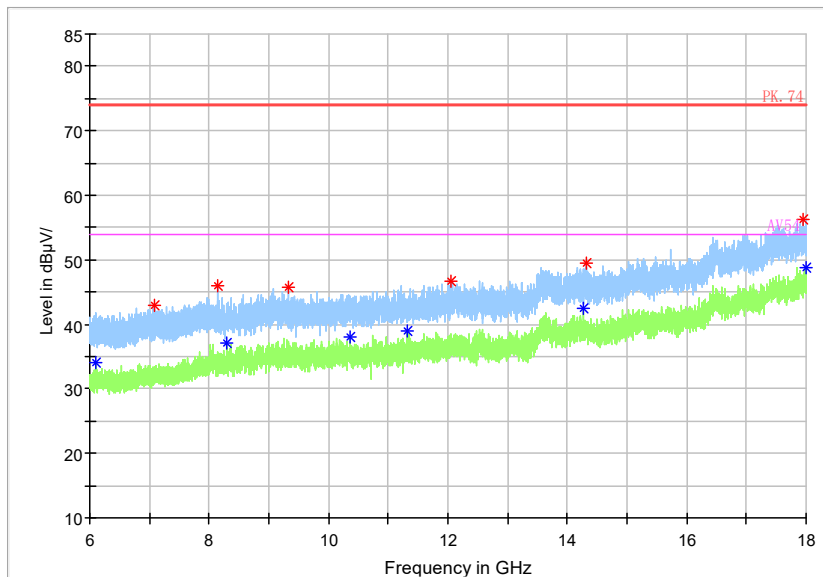

Full Spectrum

Frequency Range: 6GHz -18GHz  
Detector: Av mode and PK mode  
Modulation type: 802.11n(HT20)

Full Spectrum

\* Preview Result 2-AVG      \* Preview Result 1-PK+      \* Critical\_Freqs AVG  
\* Critical\_Freqs PK+      — PK.74      — AV54  
♦ Final\_Result PK+      ♦ Final\_Result AVG

Frequency Range: 18GHz -40GHz  
Detector: Av mode and PK mode  
Modulation type: 802.11n(HT20)

Full Spectrum

Frequency Range: 30MHz -1GHz  
 Detector: QP mode  
 Test Mode: 802.11ac(VHT20)

Full Spectrum

Frequency Range: 1GHz -3GHz  
 Detector: Av mode and PK mode  
 Test Mode: 802.11ac(VHT20)

Full Spectrum

Frequency Range: 3GHz -6GHz  
Detector: Av mode and PK mode  
Test Mode: 802.11ac(VHT20)

Full Spectrum

Frequency Range: 6GHz -18GHz  
Detector: Av mode and PK mode  
Test Mode: 802.11ac(VHT20)