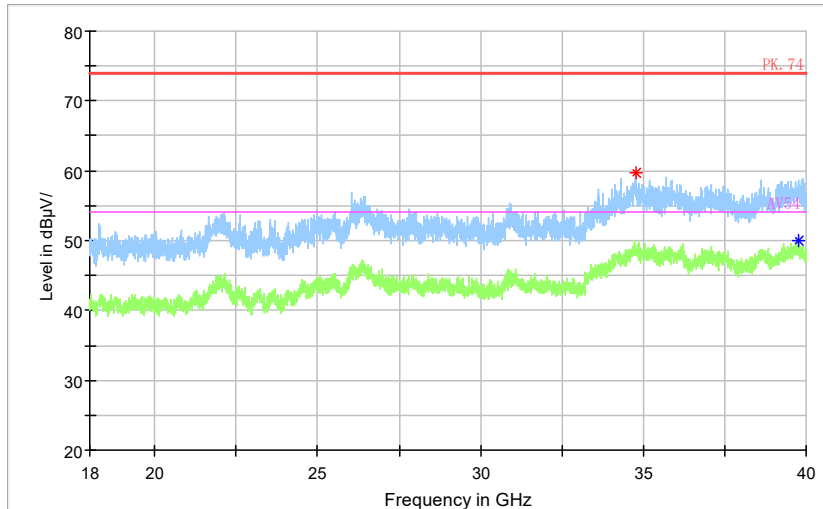

Full Spectrum

Frequency Range: 6GHz -18GHz  
 Detector: Av mode and PK mode  
 Modulation type: 802.11n(HT40)

Full Spectrum

Frequency Range: 18GHz -40GHz  
Detector: Av mode and PK mode  
Modulation type: 802.11n(HT40)

Full Spectrum

Frequency Range: 30MHz -1GHz  
Detector: QP mode  
Test Mode: 802.11ac(VHT40)

Full Spectrum

Frequency Range: 1GHz -3GHz  
 Detector: Av mode and PK mode  
 Test Mode: 802.11ac(VHT40)

Full Spectrum

Frequency Range: 3GHz -6GHz  
 Detector: Av mode and PK mode  
 Test Mode: 802.11ac(VHT40)

Full Spectrum

Frequency Range: 6GHz -18GHz  
 Detector: Av mode and PK mode  
 Test Mode: 802.11ac(VHT40)

Full Spectrum