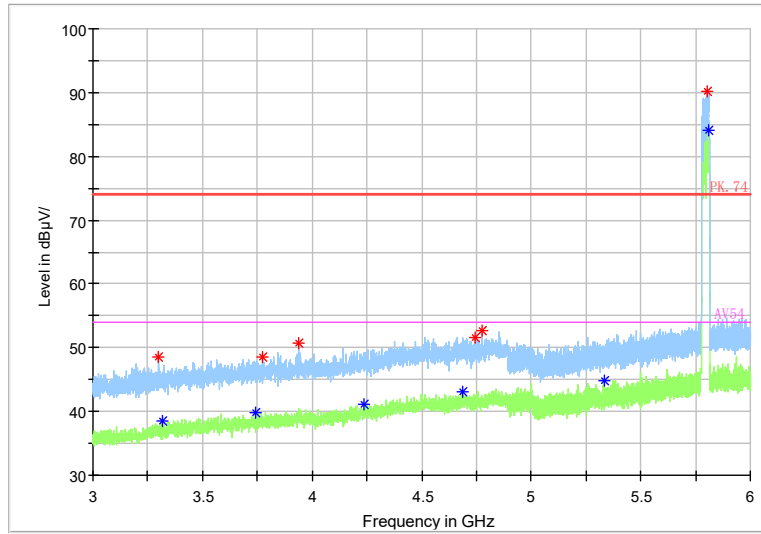

Full Spectrum

Frequency Range: 6GHz -18GHz  
 Detector: Av mode and PK mode  
 Test Mode: 802.11ac(VHT40)

Full Spectrum

- \* Preview Result 2-AVG
- \* Preview Result 1-PK+
- \* Critical\_Freqs AVG
- \* Critical\_Freqs PK+
- PK.74
- AV54
- ◆ Final\_Result PK+
- ◆ Final\_Result AVG

Frequency Range: 18GHz -40GHz  
 Detector: Av mode and PK mode  
 Test Mode: 802.11ac(VHT40)

Full Spectrum

Frequency Range: 30MHz -1GHz  
 Detector: QP mode  
 Test Mode: 802.11ax(HE40)

Full Spectrum

Frequency Range: 1GHz -3GHz  
 Detector: Av mode and PK mode  
 Modulation type: 802.11ax(HE40)

Full Spectrum

Frequency Range: 3GHz -6GHz  
Detector: Av mode and PK mode  
Modulation type: 802.11ax(HE40)

Full Spectrum

Frequency Range: 6GHz -18GHz  
Detector: Av mode and PK mode  
Modulation type: 802.11ax(HE40)