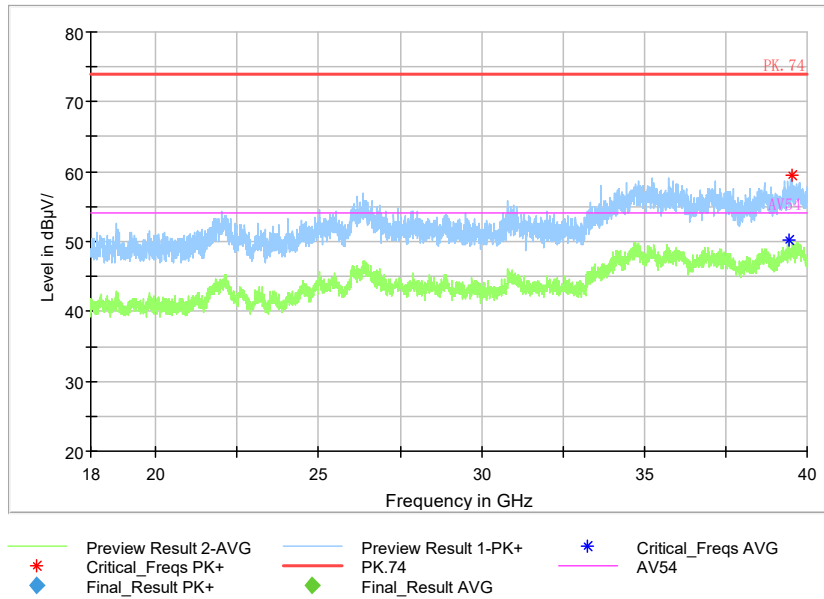

Frequency Range: 18GHz -40GHz  
Detector: Av mode and PK mode  
Test Mode: 802.11ax(HE160)

Carrier frequency (MHz): 5570

Channel No.:114

Frequency Range: 30MHz -1GHz  
 Detector: QP mode  
 Test Mode: 802.11ac(VHT160)

Frequency Range: 1GHz -3GHz  
 Detector: Av mode and PK mode  
 Modulation type: 802.11ac(VHT160)

Full Spectrum

Frequency Range: 3GHz -6GHz  
 Detector: Av mode and PK mode  
 Modulation type: 802.11ac(VHT160)

Full Spectrum

Frequency Range: 6GHz -18GHz  
 Detector: Av mode and PK mode  
 Modulation type: 802.11ac(VHT160)

Full Spectrum

Frequency Range: 18GHz -40GHz  
Detector: Av mode and PK mode  
Modulation type: 802.11ac(VHT160)