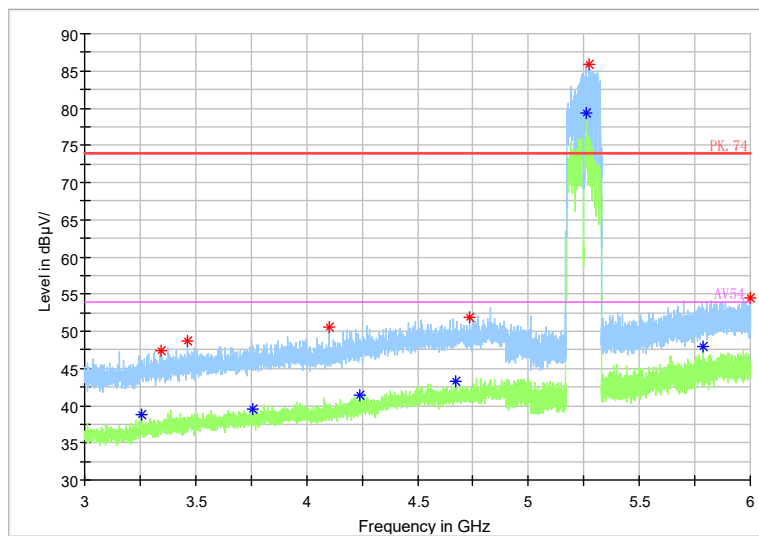

Frequency Range: 1GHz -3GHz  
 Detector: Av mode and PK mode  
 Test Mode: 802.11ac(VHT160)

Full Spectrum

Frequency Range: 3GHz -6GHz  
Detector: Av mode and PK mode  
Test Mode: 802.11ac(VHT160)

Full Spectrum

Frequency Range: 6GHz -18GHz  
Detector: Av mode and PK mode  
Test Mode: 802.11ac(VHT160)

Full Spectrum

Frequency Range: 18GHz -40GHz  
Detector: Av mode and PK mode  
Test Mode: 802.11ac(VHT160)

Full Spectrum

Frequency Range: 30MHz -1GHz  
Detector: QP mode  
Test Mode: 802.11ax(HE160)

Full Spectrum

Frequency Range: 1GHz -3GHz  
 Detector: Av mode and PK mode  
 Test Mode: 802.11ax(HE160)

Full Spectrum

Frequency Range: 3GHz -6GHz  
 Detector: Av mode and PK mode  
 Test Mode: 802.11ax(HE160)