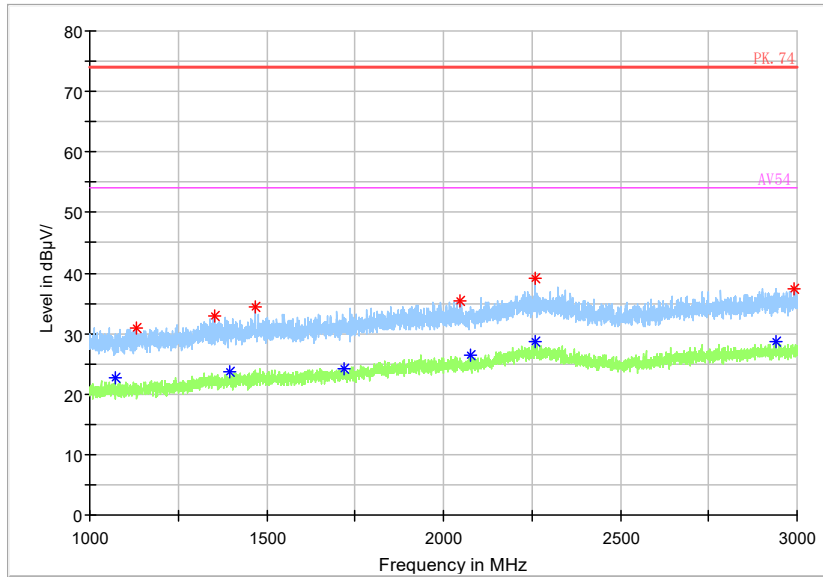

Full Spectrum

Frequency Range: 3GHz -6GHz  
Detector: Av mode and PK mode  
Modulation type: 802.11n(HT40)

Full Spectrum

Frequency Range: 6GHz -18GHz  
Detector: Av mode and PK mode  
Modulation type: 802.11n(HT40)

Full Spectrum

Frequency Range: 18GHz -40GHz  
 Detector: Av mode and PK mode  
 Modulation type: 802.11n(HT40)

Full Spectrum

Frequency Range: 30MHz -1GHz  
 Detector: QP mode  
 Test Mode: 802.11ac(VHT40)

Full Spectrum

Frequency Range: 1GHz -3GHz  
 Detector: Av mode and PK mode  
 Test Mode: 802.11ac(VHT40)

Full Spectrum

Frequency Range: 3GHz -6GHz  
 Detector: Av mode and PK mode  
 Test Mode: 802.11ac(VHT40)