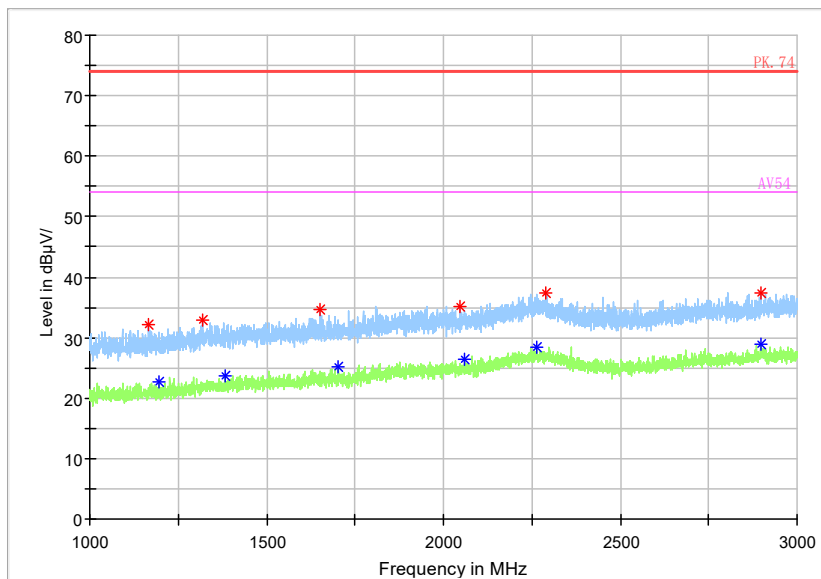

Full Spectrum

Frequency Range: 1GHz -3GHz
Detector: Av mode and PK mode
Test Mode: 802.11ax(HE40)