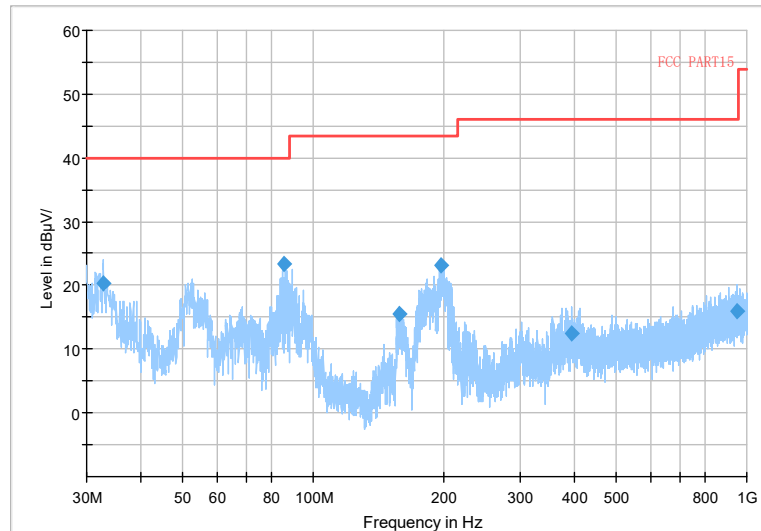

Frequency Range: 1GHz -3GHz  
 Detector: Av mode and PK mode  
 Modulation type: 802.11ac(VHT160)

Full Spectrum

Frequency Range: 3GHz -6GHz  
 Detector: Av mode and PK mode  
 Modulation type: 802.11ac(VHT160)

Full Spectrum

Frequency Range: 6GHz -18GHz  
 Detector: Av mode and PK mode  
 Modulation type: 802.11ac(VHT160)

Full Spectrum

Frequency Range: 18GHz -40GHz  
Detector: Av mode and PK mode  
Modulation type: 802.11ac(VHT160)

Full Spectrum

Frequency Range: 30MHz -1GHz  
Detector: QP mode  
Test Mode: 802.11ax(HE160)

Full Spectrum

Frequency Range: 1GHz -3GHz  
 Detector: Av mode and PK mode  
 Test Mode: 802.11ax(HE160)

Full Spectrum