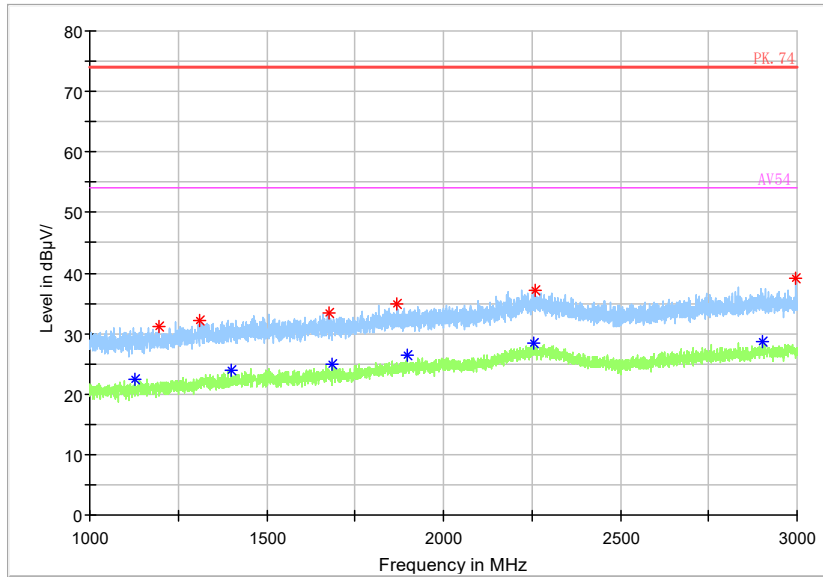

Full Spectrum

Frequency Range: 1GHz -3GHz
Detector: Av mode and PK mode
Modulation type: 802.11n(HT20)