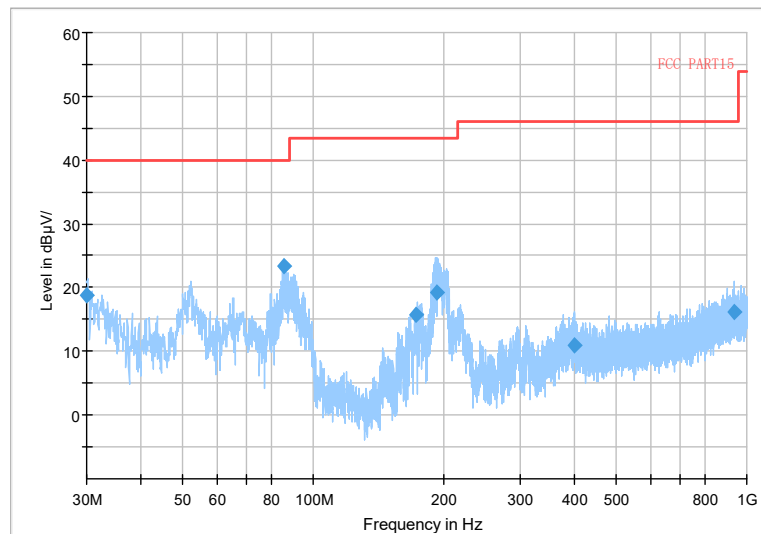

Frequency Range: 18GHz -40GHz  
Detector: Av mode and PK mode  
Modulation type: 802.11n(HT20)

Full Spectrum

Frequency Range: 30MHz -1GHz  
 Detector: QP mode  
 Test Mode: 802.11ac(VHT20)

Full Spectrum

Frequency Range: 1GHz -3GHz  
 Detector: Av mode and PK mode  
 Test Mode: 802.11ac(VHT20)

Full Spectrum

Frequency Range: 3GHz -6GHz  
Detector: Av mode and PK mode  
Test Mode: 802.11ac(VHT20)

Full Spectrum

Frequency Range: 6GHz -18GHz  
Detector: Av mode and PK mode  
Test Mode: 802.11ac(VHT20)

Full Spectrum

Frequency Range: 18GHz -40GHz  
Detector: Av mode and PK mode  
Test Mode: 802.11ac(VHT20)

Full Spectrum

Frequency Range: 30MHz -1GHz  
Detector: QP mode  
Test Mode: 802.11ax(HE20)

Full Spectrum