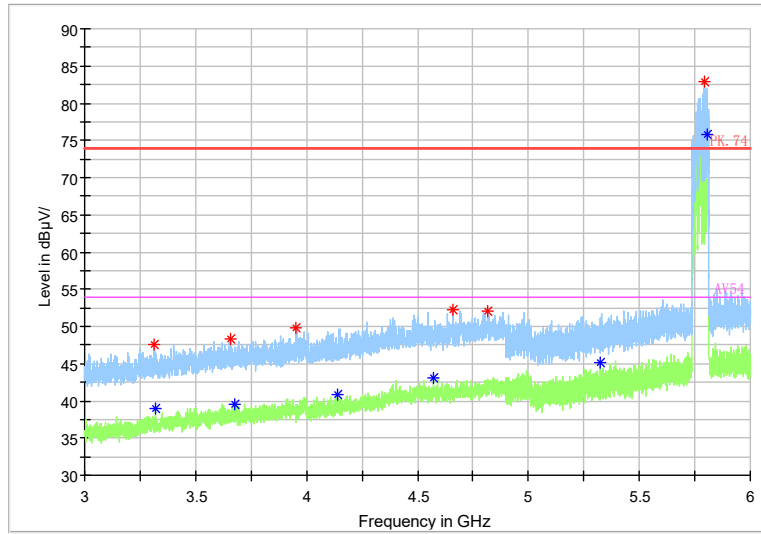

Full Spectrum

Frequency Range: 3GHz -6GHz  
Detector: Av mode and PK mode  
Modulation type: 802.11ax(HE40)

Full Spectrum

Frequency Range: 6GHz -18GHz  
Detector: Av mode and PK mode  
Modulation type: 802.11ax(HE40)

Full Spectrum

Frequency Range: 18GHz -40GHz  
 Detector: Av mode and PK mode  
 Modulation type: 802.11ax(HE40)

Carrier frequency (MHz): 5775  
Channel No.:155

Frequency Range: 30MHz -1GHz  
Detector: QP mode  
Test Mode: 802.11ac(VHT80)

Frequency Range: 1GHz -3GHz  
Detector: Av mode and PK mode  
Test Mode: 802.11ac(VHT80)

Full Spectrum

Frequency Range: 3GHz -6GHz  
 Detector: Av mode and PK mode  
 Test Mode: 802.11ac(VHT80)

Full Spectrum