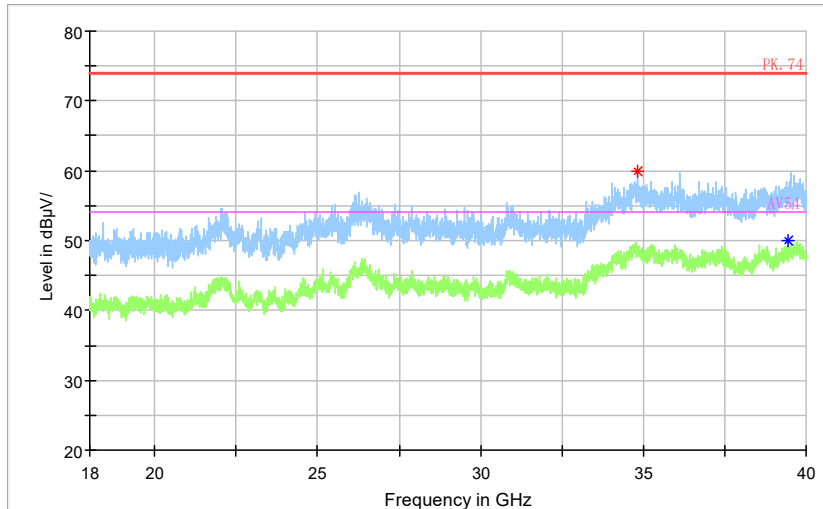

Full Spectrum

Frequency Range: 18GHz -40GHz  
Detector: Av mode and PK mode  
Test Mode: 802.11ac(VHT20)

Full Spectrum

Frequency Range: 30MHz -1GHz  
Detector: QP mode  
Test Mode: 802.11ax(HE20)

Full Spectrum

Frequency Range: 1GHz -3GHz  
 Detector: Av mode and PK mode  
 Test Mode: 802.11ax(HE20)

Full Spectrum

Frequency Range: 3GHz -6GHz  
 Detector: Av mode and PK mode  
 Test Mode: 802.11ax(HE20)

Full Spectrum

Frequency Range: 6GHz -18GHz  
Detector: Av mode and PK mode  
Test Mode: 802.11ax(HE20)

Full Spectrum

- \* Preview Result 2-AVG
- \* Preview Result 1-PK+
- \* Critical\_Freqs AVG
- \* Critical\_Freqs PK+
- PK.74
- AV54
- ◆ Final\_Result PK+
- ◆ Final\_Result AVG