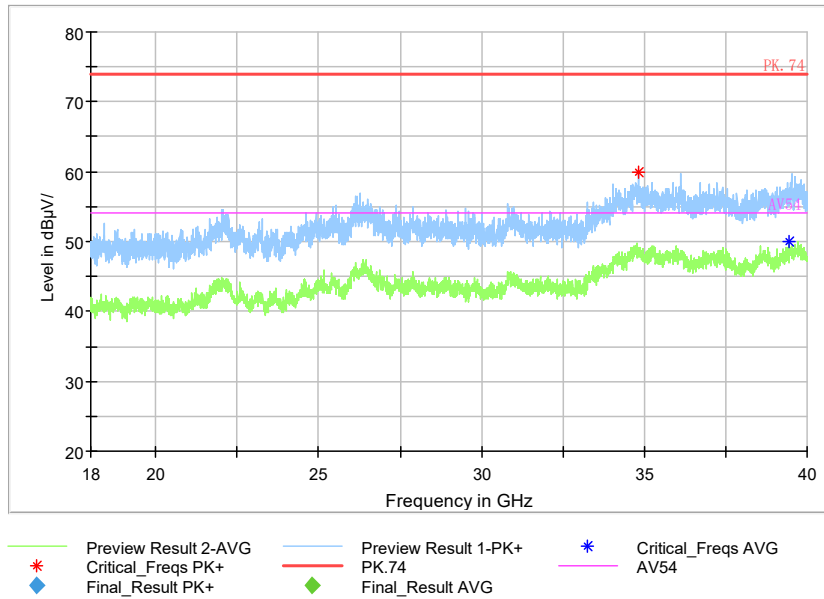

Frequency Range: 18GHz -40GHz  
Detector: Av mode and PK mode  
Modulation type: 802.11n(HT20)

Full Spectrum

Frequency Range: 30MHz -1GHz  
 Detector: QP mode  
 Test Mode: 802.11ac(VHT20)

Full Spectrum

Frequency Range: 1GHz -3GHz  
 Detector: Av mode and PK mode  
 Test Mode: 802.11ac(VHT20)

Full Spectrum

Frequency Range: 3GHz -6GHz  
Detector: Av mode and PK mode  
Test Mode: 802.11ac(VHT20)

Full Spectrum

Frequency Range: 6GHz -18GHz  
Detector: Av mode and PK mode  
Test Mode: 802.11ac(VHT20)

Full Spectrum

Frequency Range: 18GHz -40GHz  
 Detector: Av mode and PK mode  
 Test Mode: 802.11ac(VHT20)

Full Spectrum

Frequency Range: 30MHz -1GHz  
 Detector: QP mode  
 Test Mode: 802.11ax(HE20)

Full Spectrum