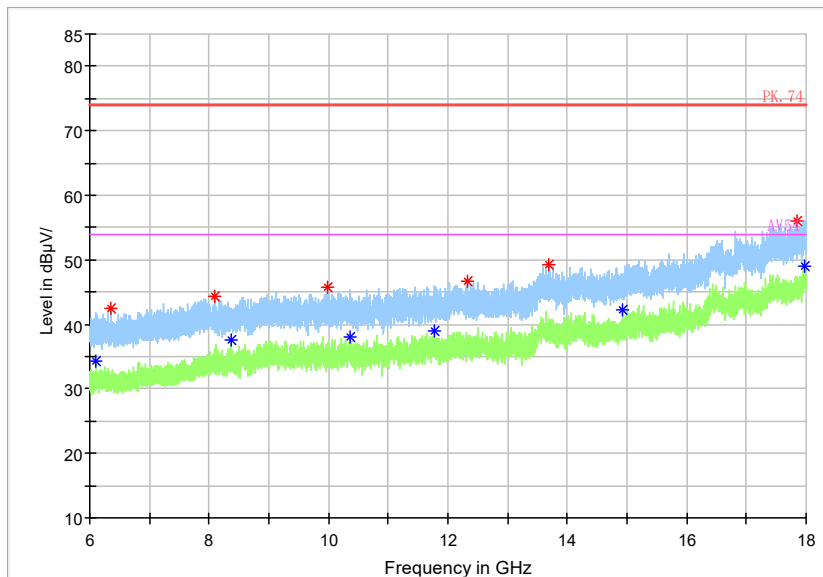

Full Spectrum

Frequency Range: 6GHz -18GHz  
Detector: Av mode and PK mode  
Test Mode: 802.11ax(HE160)

Full Spectrum

- \* Preview Result 2-AVG
- \* Preview Result 1-PK+
- \* Critical\_Freqs AVG
- \* Critical\_Freqs PK+
- PK.74
- \* Critical\_Freqs AV54
- ◆ Final\_Result PK+
- ◆ Final\_Result AVG

Frequency Range: 18GHz -40GHz  
Detector: Av mode and PK mode  
Test Mode: 802.11ax(HE160)

Carrier frequency (MHz): 5570

Channel No.:114

Frequency Range: 30MHz -1GHz  
 Detector: QP mode  
 Test Mode: 802.11ac(VHT160)

Frequency Range: 1GHz -3GHz  
 Detector: Av mode and PK mode  
 Modulation type: 802.11ac(VHT160)

Full Spectrum

Frequency Range: 3GHz -6GHz  
 Detector: Av mode and PK mode  
 Modulation type: 802.11ac(VHT160)

Full Spectrum

Frequency Range: 6GHz -18GHz  
 Detector: Av mode and PK mode  
 Modulation type: 802.11ac(VHT160)

Full Spectrum

Frequency Range: 18GHz -40GHz  
Detector: Av mode and PK mode  
Modulation type: 802.11ac(VHT160)