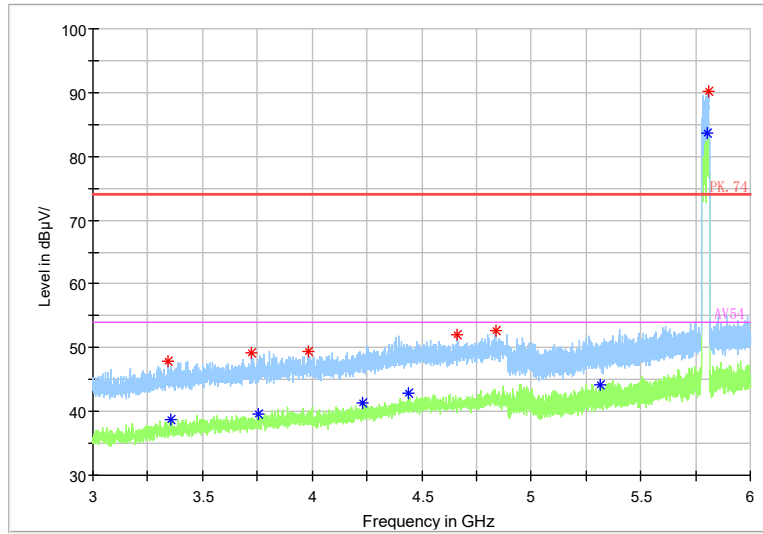

- \* Preview Result 2-AVG
  - \* Critical\_Freqs PK+
  - \* Final\_Result PK+
- \* Preview Result 1-PK+
  - \* PK.74
  - \* Final\_Result AVG
- \* Critical\_Freqs AVG
  - \* AV54

Frequency Range: 18GHz -40GHz  
 Detector: Av mode and PK mode  
 Test Mode: 802.11ax(HE40)

Carrier frequency (MHz): 5795  
 Channel No.:159

Frequency Range: 30MHz -1GHz  
 Detector: QP mode  
 Test Mode: 802.11n(HT40)

Frequency Range: 1GHz -3GHz  
 Detector: Av mode and PK mode  
 Modulation type: 802.11n(HT40)

Full Spectrum

Frequency Range: 3GHz -6GHz  
Detector: Av mode and PK mode  
Modulation type: 802.11n(HT40)

Full Spectrum

Frequency Range: 6GHz -18GHz  
Detector: Av mode and PK mode  
Modulation type: 802.11n(HT40)