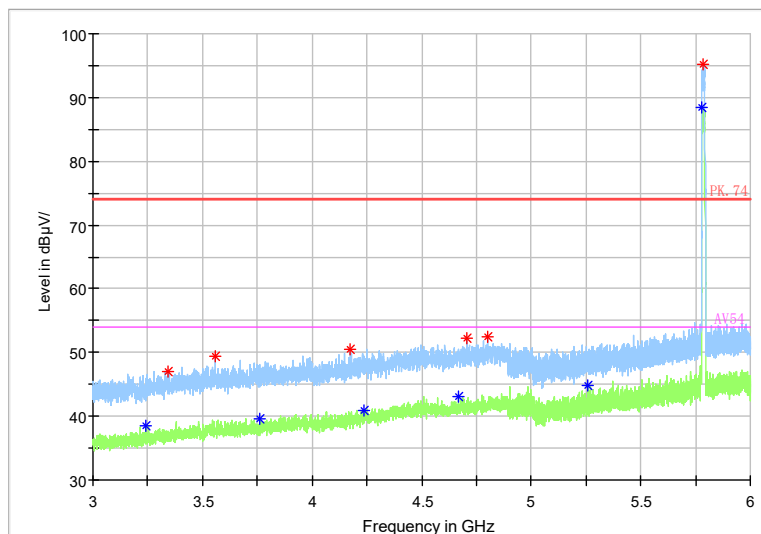

Full Spectrum

Frequency Range: 3GHz -6GHz  
Detector: Av mode and PK mode  
Test Mode: 802.11ac(VHT20)

Full Spectrum

Frequency Range: 6GHz -18GHz  
Detector: Av mode and PK mode  
Test Mode: 802.11ac(VHT20)

Full Spectrum

Frequency Range: 18GHz -40GHz  
Detector: Av mode and PK mode  
Test Mode: 802.11ac(VHT20)

Full Spectrum

Frequency Range: 30MHz -1GHz  
Detector: QP mode  
Test Mode: 802.11ax(HE20)

Full Spectrum

Frequency Range: 1GHz -3GHz  
 Detector: Av mode and PK mode  
 Test Mode: 802.11ax(HE20)

Full Spectrum

Frequency Range: 3GHz -6GHz  
 Detector: Av mode and PK mode  
 Test Mode: 802.11ax(HE20)

Full Spectrum