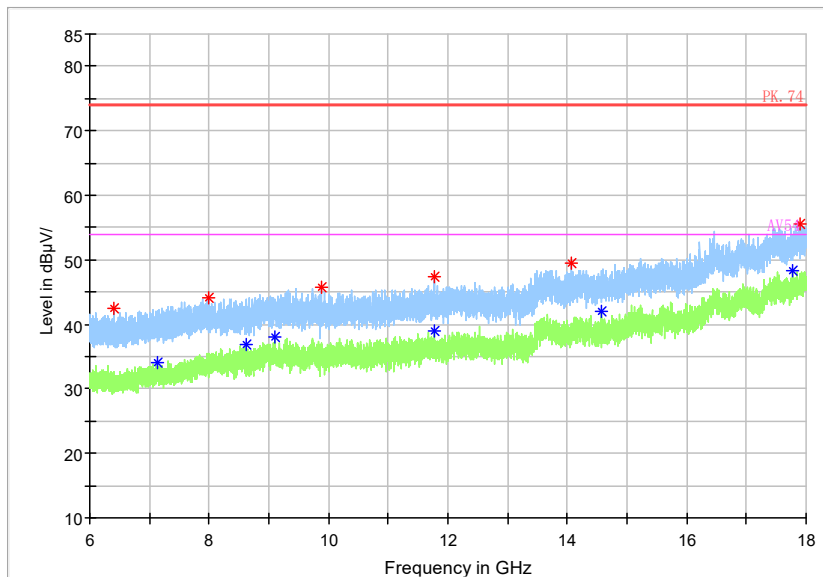

Full Spectrum

Frequency Range: 6GHz -18GHz  
 Detector: Av mode and PK mode  
 Test Mode: 802.11ac(VHT40)

Full Spectrum

- \* Preview Result 2-AVG
- \* Preview Result 1-PK+
- \* Critical\_Freqs AVG
- \* Critical\_Freqs PK+
- PK.74
- AV54
- ◆ Final\_Result PK+
- ◆ Final\_Result AVG

Frequency Range: 18GHz -40GHz  
 Detector: Av mode and PK mode  
 Test Mode: 802.11ac(VHT40)

Full Spectrum

Frequency Range: 30MHz -1GHz  
 Detector: QP mode  
 Test Mode: 802.11ax(HE40)

Full Spectrum

Frequency Range: 1GHz -3GHz  
 Detector: Av mode and PK mode  
 Modulation type: 802.11ax(HE40)

Full Spectrum

Frequency Range: 3GHz -6GHz  
Detector: Av mode and PK mode  
Modulation type: 802.11ax(HE40)

Full Spectrum

Frequency Range: 6GHz -18GHz  
Detector: Av mode and PK mode  
Modulation type: 802.11ax(HE40)