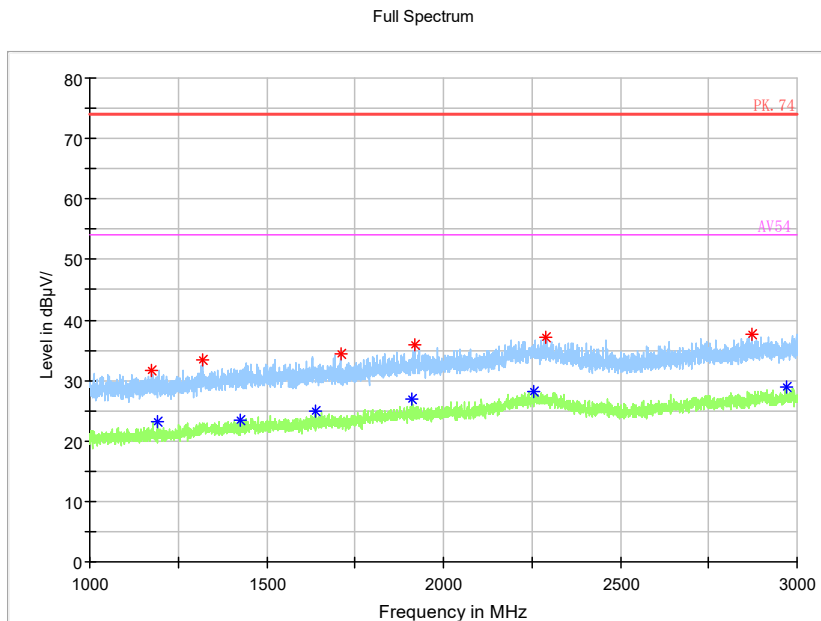

Frequency Range: 1GHz -3GHz
Detector: Av mode and PK mode
Test Mode: 802.11ac(VHT160)