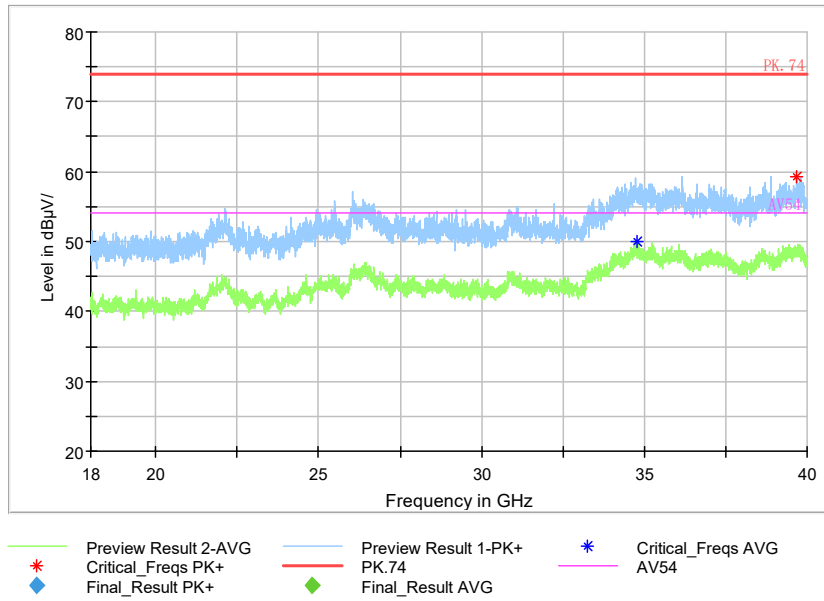

Full Spectrum

Frequency Range: 6GHz -18GHz  
Detector: Av mode and PK mode  
Modulation type: 802.11ax(HE20)

Full Spectrum

- \* Preview Result 2-AVG
- \* Preview Result 1-PK+
- \* Critical\_Freqs AVG
- \* Critical\_Freqs PK+
- \* PK.74
- \* AV54
- ♦ Final\_Result PK+
- ♦ Final\_Result AVG

Frequency Range: 18GHz -40GHz  
Detector: Av mode and PK mode  
Modulation type: 802.11ax(HE20)

Carrier frequency (MHz): 5785  
 Channel No.: 157

Frequency Range: 30MHz -1GHz  
 Detector: QP mode  
 Test Mode: 802.11a

Frequency Range: 1GHz -3GHz  
 Detector: Av mode and PK mode  
 Modulation type: 802.11a

Full Spectrum

Frequency Range: 3GHz -6GHz  
 Detector: Av mode and PK mode  
 Modulation type: 802.11a

Full Spectrum

Frequency Range: 6GHz -18GHz  
 Detector: Av mode and PK mode  
 Modulation type: 802.11a

Full Spectrum

Frequency Range: 18GHz -40GHz  
Detector: Av mode and PK mode  
Modulation type: 802.11a

Full Spectrum