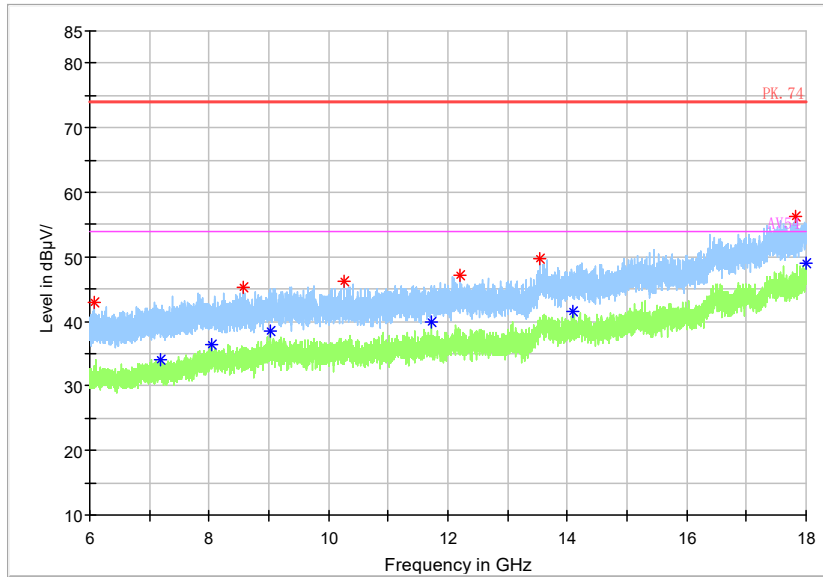

Full Spectrum

Frequency Range: 18GHz -40GHz  
 Detector: Av mode and PK mode  
 Modulation type: 802.11n(HT40)

Full Spectrum

Frequency Range: 30MHz -1GHz  
 Detector: QP mode  
 Test Mode: 802.11ac(VHT40)

Full Spectrum

Frequency Range: 1GHz -3GHz  
 Detector: Av mode and PK mode  
 Test Mode: 802.11ac(VHT40)

Full Spectrum

Frequency Range: 3GHz -6GHz  
 Detector: Av mode and PK mode  
 Test Mode: 802.11ac(VHT40)

Full Spectrum

Frequency Range: 6GHz -18GHz  
 Detector: Av mode and PK mode  
 Test Mode: 802.11ac(VHT40)

Full Spectrum

- \* Preview Result 2-AVG
- \* Preview Result 1-PK+
- \* Critical\_Freqs AVG
- \* Critical\_Freqs PK+
- PK.74
- AV54
- ◆ Final\_Result PK+
- ◆ Final\_Result AVG