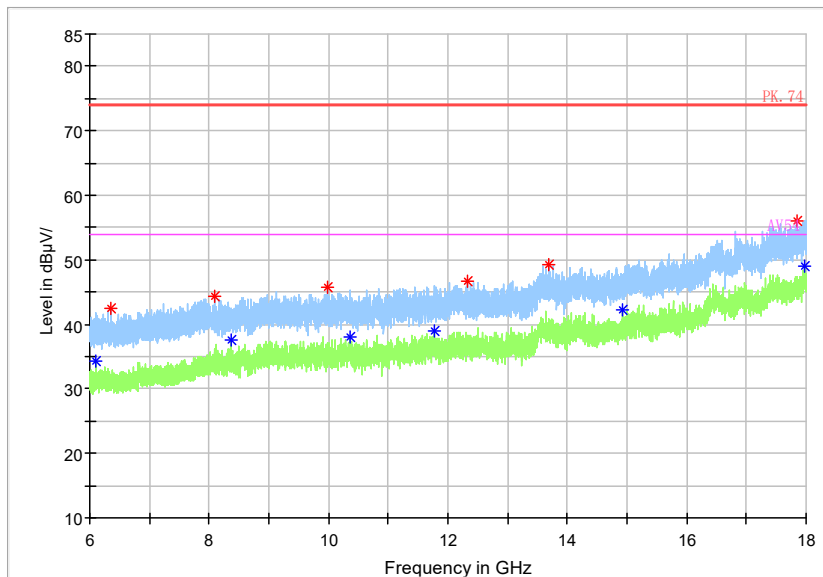

Full Spectrum

Frequency Range: 6GHz -18GHz
Detector: Av mode and PK mode
Modulation type: 802.11n(HT40)