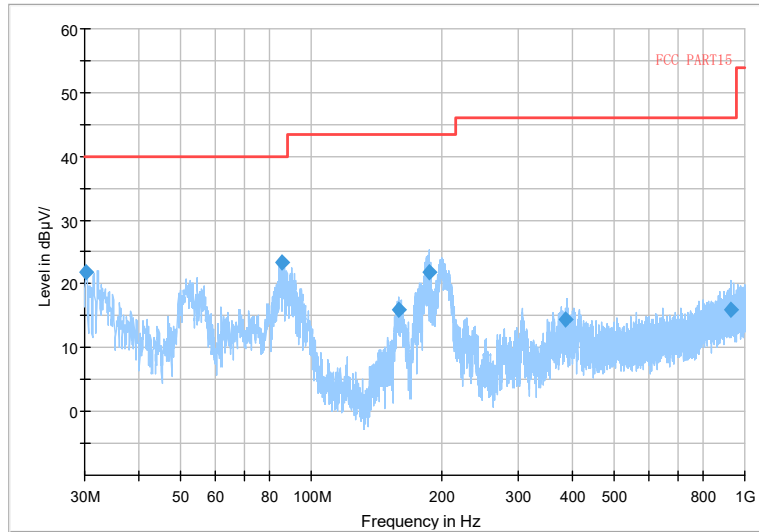

Full Spectrum

Frequency Range: 1GHz -3GHz  
 Detector: Av mode and PK mode  
 Test Mode: 802.11ac(VHT40)

Full Spectrum

Frequency Range: 3GHz -6GHz  
 Detector: Av mode and PK mode  
 Test Mode: 802.11ac(VHT40)

Full Spectrum

Frequency Range: 6GHz -18GHz  
 Detector: Av mode and PK mode  
 Test Mode: 802.11ac(VHT40)

Full Spectrum

- \* Preview Result 2-AVG
- \* Preview Result 1-PK+
- \* Critical\_Freqs AVG
- \* Critical\_Freqs PK+
- PK.74
- AV54
- ◆ Final\_Result PK+
- ◆ Final\_Result AVG

Frequency Range: 18GHz -40GHz  
 Detector: Av mode and PK mode  
 Test Mode: 802.11ac(VHT40)

Full Spectrum

Frequency Range: 30MHz -1GHz  
 Detector: QP mode  
 Test Mode: 802.11ax(HE40)

Full Spectrum

Frequency Range: 1GHz -3GHz  
 Detector: Av mode and PK mode  
 Modulation type: 802.11ax(HE40)