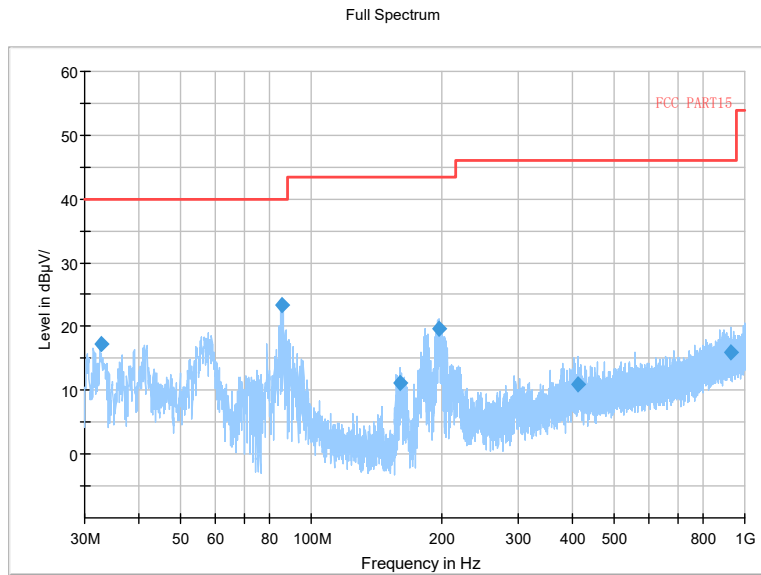

Carrier frequency (MHz): 5755
Channel No.: 151

Frequency Range: 30MHz -1GHz
Detector: QP mode
Test Mode: 802.11n(HT40)