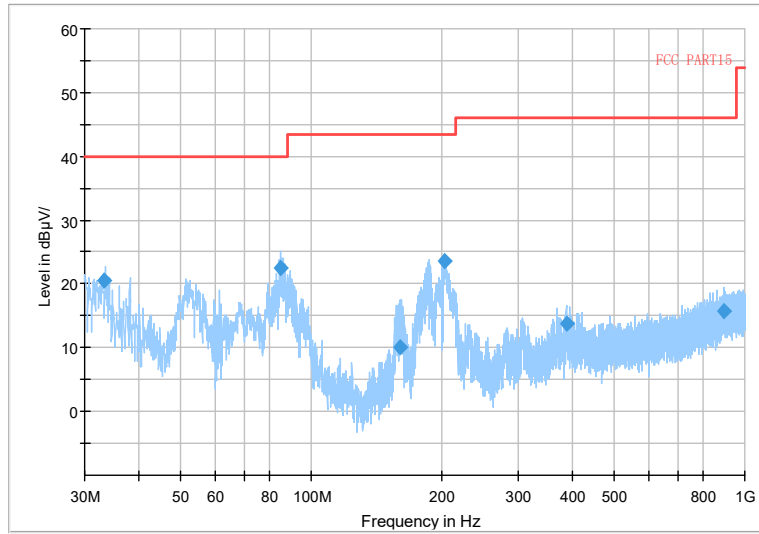

Frequency Range: 30MHz -1GHz  
Detector: QP mode  
Test Mode: 802.11n(HT20)

Full Spectrum

Frequency Range: 1GHz -3GHz  
 Detector: Av mode and PK mode  
 Modulation type: 802.11n(HT20)

Full Spectrum

Frequency Range: 3GHz -6GHz  
 Detector: Av mode and PK mode  
 Modulation type: 802.11n(HT20)

Full Spectrum

Frequency Range: 6GHz -18GHz  
Detector: Av mode and PK mode  
Modulation type: 802.11n(HT20)

Full Spectrum

\* Preview Result 2-AVG      \* Preview Result 1-PK+      \* Critical\_Freqs AVG  
\* Critical\_Freqs PK+      — PK.74      — AV54  
♦ Final\_Result PK+      ♦ Final\_Result AVG

Frequency Range: 18GHz -40GHz  
Detector: Av mode and PK mode  
Modulation type: 802.11n(HT20)

Full Spectrum

Frequency Range: 30MHz -1GHz  
 Detector: QP mode  
 Test Mode: 802.11ac(VHT20)

Full Spectrum

Frequency Range: 1GHz -3GHz  
 Detector: Av mode and PK mode  
 Test Mode: 802.11ac(VHT20)