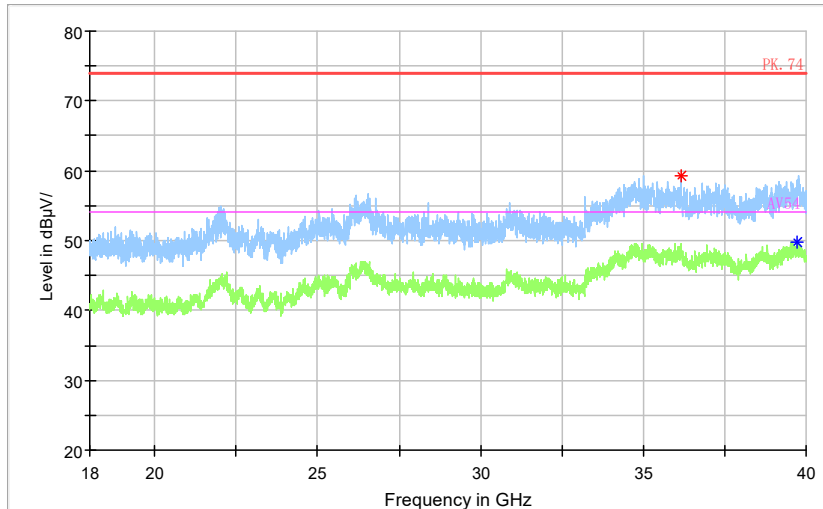

Full Spectrum

Frequency Range: 18GHz -40GHz  
 Detector: Av mode and PK mode  
 Modulation type: 802.11n(HT40)

Full Spectrum

Frequency Range: 30MHz -1GHz  
 Detector: QP mode  
 Test Mode: 802.11ac(VHT40)

Full Spectrum

Frequency Range: 1GHz -3GHz  
 Detector: Av mode and PK mode  
 Test Mode: 802.11ac(VHT40)

Full Spectrum

Frequency Range: 3GHz -6GHz  
 Detector: Av mode and PK mode  
 Test Mode: 802.11ac(VHT40)

Full Spectrum

Frequency Range: 6GHz -18GHz  
 Detector: Av mode and PK mode  
 Test Mode: 802.11ac(VHT40)

Full Spectrum

- \* Preview Result 2-AVG
- \* Preview Result 1-PK+
- \* Critical\_Freqs AVG
- \* Critical\_Freqs PK+
- PK.74
- AV54
- ◆ Final\_Result PK+
- ◆ Final\_Result AVG