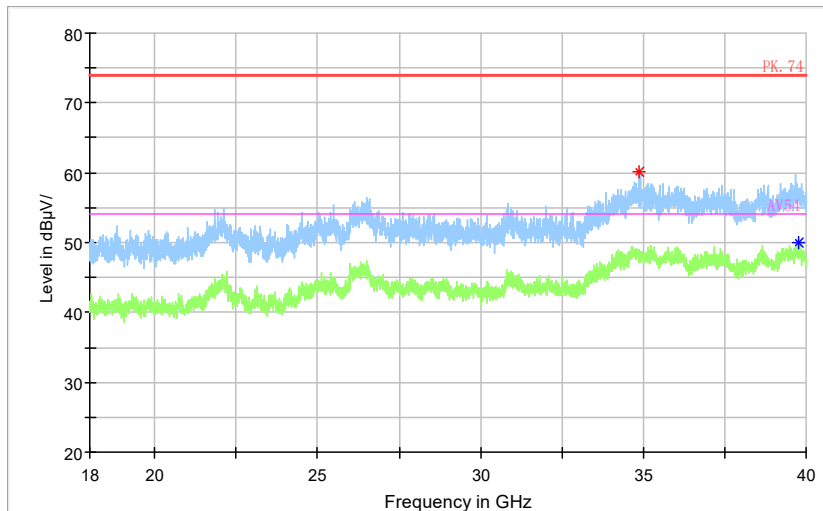

Frequency Range: 6GHz -18GHz  
 Detector: Av mode and PK mode  
 Modulation type: 802.11a

Full Spectrum

Frequency Range: 18GHz -40GHz  
Detector: Av mode and PK mode  
Modulation type: 802.11a

Full Spectrum

Frequency Range: 30MHz -1GHz  
Detector: QP mode  
Test Mode: 802.11n(HT20)

Full Spectrum

Frequency Range: 1GHz -3GHz  
 Detector: Av mode and PK mode  
 Modulation type: 802.11n(HT20)

Full Spectrum

Frequency Range: 3GHz -6GHz  
 Detector: Av mode and PK mode  
 Modulation type: 802.11n(HT20)

Full Spectrum

Frequency Range: 6GHz -18GHz  
Detector: Av mode and PK mode  
Modulation type: 802.11n(HT20)

Full Spectrum

\* Preview Result 2-AVG      \* Preview Result 1-PK+      \* Critical\_Freqs AVG  
\* Critical\_Freqs PK+      — PK.74      — AV54  
♦ Final\_Result PK+      ♦ Final\_Result AVG