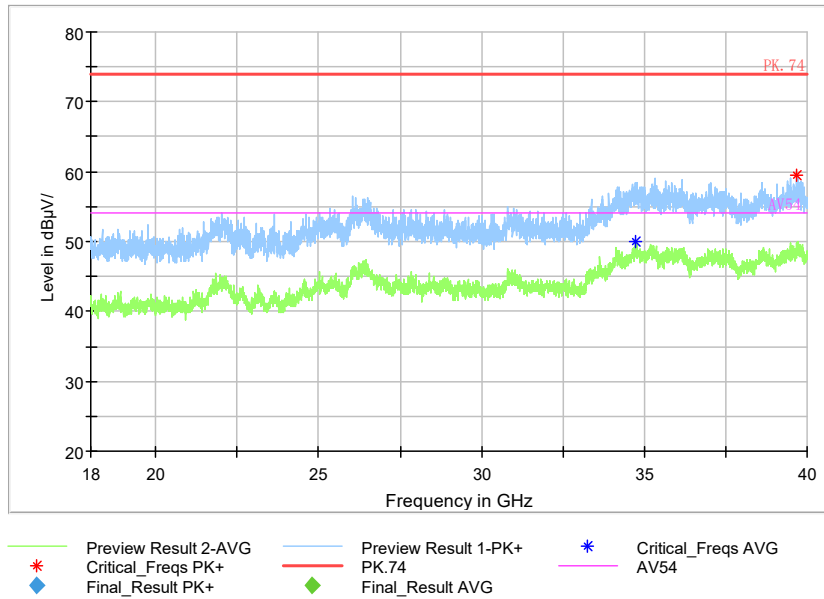

Frequency Range: 1GHz -3GHz  
 Detector: Av mode and PK mode  
 Modulation type: 802.11a

Full Spectrum

Frequency Range: 3GHz -6GHz  
Detector: Av mode and PK mode  
Modulation type: 802.11a

Full Spectrum

Frequency Range: 6GHz -18GHz  
Detector: Av mode and PK mode  
Modulation type: 802.11a

Full Spectrum

Frequency Range: 18GHz -40GHz  
 Detector: Av mode and PK mode  
 Modulation type: 802.11a

Full Spectrum