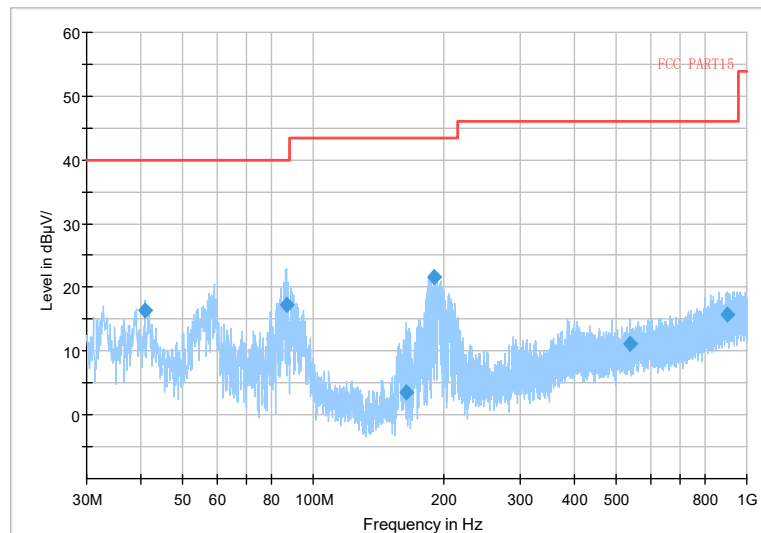

Full Spectrum

Frequency Range: 6GHz -18GHz  
 Detector: Av mode and PK mode  
 Modulation type: 802.11n(HT40)

Full Spectrum

Frequency Range: 18GHz -40GHz  
Detector: Av mode and PK mode  
Modulation type: 802.11n(HT40)

Full Spectrum

Frequency Range: 30MHz -1GHz  
Detector: QP mode  
Test Mode: 802.11ac(VHT40)

Full Spectrum

Frequency Range: 1GHz -3GHz  
 Detector: Av mode and PK mode  
 Test Mode: 802.11ac(VHT40)

Full Spectrum