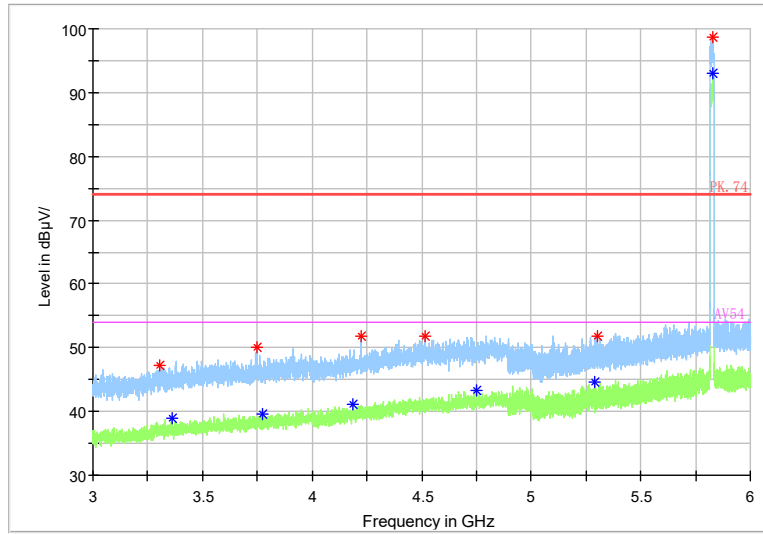

Frequency Range: 6GHz -18GHz  
Detector: Av mode and PK mode  
Test Mode: 802.11ax(HE20)

Full Spectrum

- \* Preview Result 2-AVG
- \* Preview Result 1-PK+
- \* Critical\_Freqs AVG
- \* Critical\_Freqs PK+
- PK.74
- AV54
- ◆ Final\_Result PK+
- ◆ Final\_Result AVG

Frequency Range: 18GHz -40GHz  
Detector: Av mode and PK mode  
Test Mode: 802.11ax(HE20)

Carrier frequency (MHz): 5825  
 Channel No.:165

Frequency Range: 30MHz -1GHz  
 Detector: QP mode  
 Test Mode: 802.11a

Frequency Range: 1GHz -3GHz  
 Detector: Av mode and PK mode  
 Modulation type: 802.11a

Full Spectrum

Frequency Range: 3GHz -6GHz  
Detector: Av mode and PK mode  
Modulation type: 802.11a

Full Spectrum