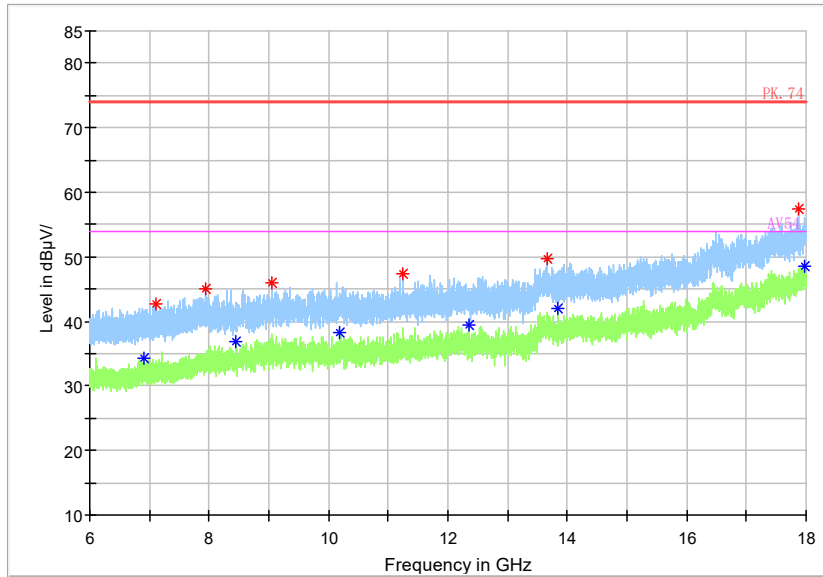

Full Spectrum

Frequency Range: 3GHz -6GHz  
Detector: Av mode and PK mode  
Test Mode: 802.11ac(VHT20)

Full Spectrum

Frequency Range: 6GHz -18GHz  
Detector: Av mode and PK mode  
Test Mode: 802.11ac(VHT20)

Full Spectrum

Frequency Range: 18GHz -40GHz  
Detector: Av mode and PK mode  
Test Mode: 802.11ac(VHT20)

Full Spectrum

Frequency Range: 30MHz -1GHz  
Detector: QP mode  
Test Mode: 802.11ax(HE20)

Full Spectrum

Frequency Range: 1GHz -3GHz  
 Detector: Av mode and PK mode  
 Test Mode: 802.11ax(HE20)

Full Spectrum

Frequency Range: 3GHz -6GHz  
 Detector: Av mode and PK mode  
 Test Mode: 802.11ax(HE20)

Full Spectrum