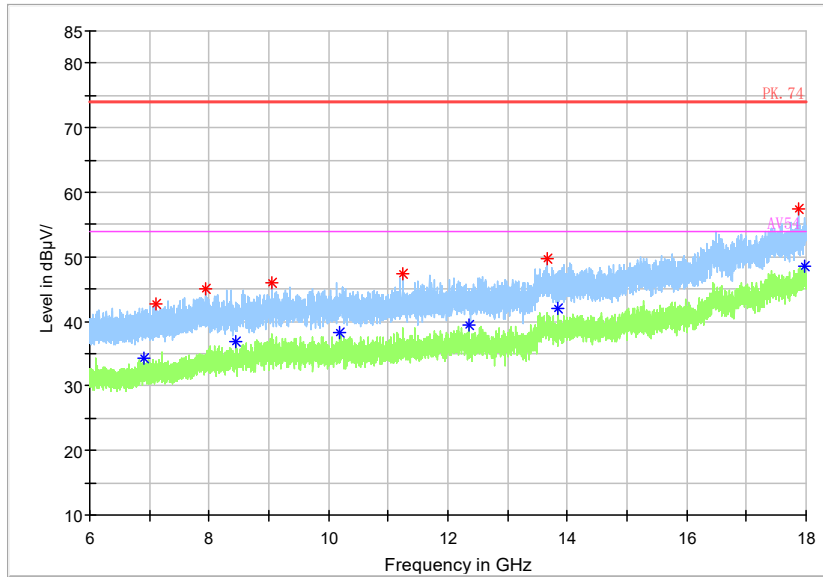

Frequency Range: 6GHz -18GHz  
Detector: Av mode and PK mode  
Test Mode: 802.11ac(VHT160)

Full Spectrum

Frequency Range: 18GHz -40GHz  
Detector: Av mode and PK mode  
Test Mode: 802.11ac(VHT160)

Full Spectrum

Frequency Range: 30MHz -1GHz  
Detector: QP mode  
Test Mode: 802.11ax(HE160)

Full Spectrum

Frequency Range: 1GHz -3GHz  
 Detector: Av mode and PK mode  
 Test Mode: 802.11ax(HE160)

Full Spectrum

Frequency Range: 3GHz -6GHz  
 Detector: Av mode and PK mode  
 Test Mode: 802.11ax(HE160)

Full Spectrum

Frequency Range: 6GHz -18GHz  
Detector: Av mode and PK mode  
Test Mode: 802.11ax(HE160)

Full Spectrum

- \* Preview Result 2-AVG
- \* Preview Result 1-PK+
- \* Critical\_Freqs AVG
- \* Critical\_Freqs PK+
- PK.74
- \* Critical\_Freqs AV54
- ◆ Final\_Result PK+
- ◆ Final\_Result AVG