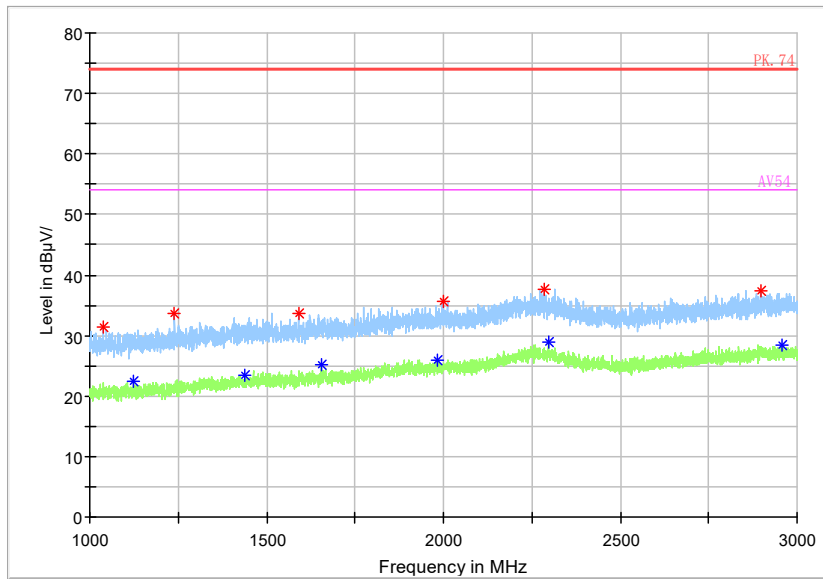

Full Spectrum

Frequency Range: 3GHz -6GHz  
Detector: Av mode and PK mode  
Test Mode: 802.11ac(VHT20)

Full Spectrum

Frequency Range: 6GHz -18GHz  
Detector: Av mode and PK mode  
Test Mode: 802.11ac(VHT20)

Full Spectrum

Frequency Range: 18GHz -40GHz  
 Detector: Av mode and PK mode  
 Test Mode: 802.11ac(VHT20)

Full Spectrum

Frequency Range: 30MHz -1GHz  
 Detector: QP mode  
 Test Mode: 802.11ax(HE20)

Full Spectrum

Frequency Range: 1GHz -3GHz  
 Detector: Av mode and PK mode  
 Modulation type: 802.11ax(HE20)

Full Spectrum

Frequency Range: 3GHz -6GHz  
 Detector: Av mode and PK mode  
 Modulation type: 802.11ax(HE20)