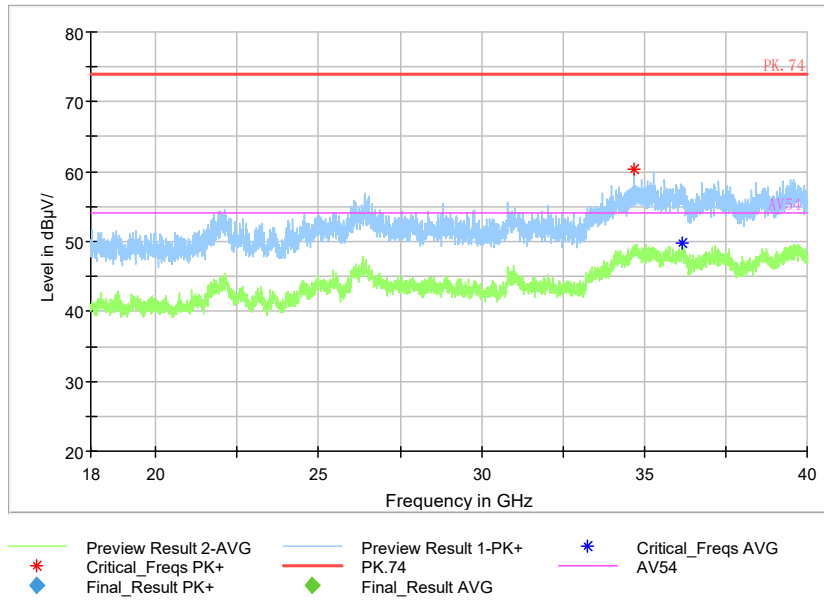

Full Spectrum

Frequency Range: 6GHz -18GHz  
 Detector: Av mode and PK mode  
 Test Mode: 802.11ax(HE80)

Full Spectrum

\* Preview Result 2-AVG      \* Preview Result 1-PK+      \* Critical\_Freqs AVG  
◆ Critical\_Freqs PK+      ◆ PK.74      ◆ AV54  
◆ Final\_Result PK+      ◆ Final\_Result AVG

Frequency Range: 18GHz -40GHz  
 Detector: Av mode and PK mode  
 Test Mode: 802.11ax(HE80)

Carrier frequency (MHz): 5250

Channel No.:50

Frequency Range: 30MHz -1GHz  
 Detector: QP mode  
 Test Mode: 802.11ac(VHT160)

Frequency Range: 1GHz -3GHz  
 Detector: Av mode and PK mode  
 Test Mode: 802.11ac(VHT160)

Full Spectrum

Frequency Range: 3GHz -6GHz  
Detector: Av mode and PK mode  
Test Mode: 802.11ac(VHT160)

Full Spectrum

Frequency Range: 6GHz -18GHz  
Detector: Av mode and PK mode  
Test Mode: 802.11ac(VHT160)

Full Spectrum

Frequency Range: 18GHz -40GHz  
Detector: Av mode and PK mode  
Test Mode: 802.11ac(VHT160)

Full Spectrum