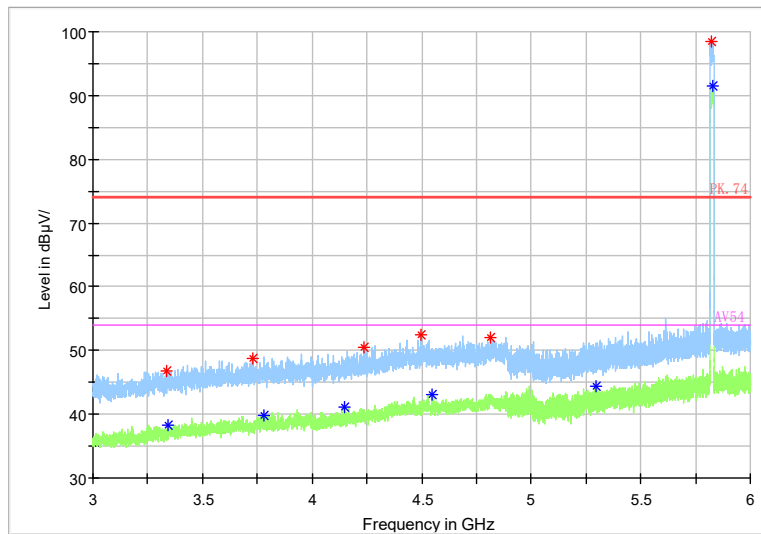

Full Spectrum

Frequency Range: 3GHz -6GHz
Detector: Av mode and PK mode
Modulation type: 802.11n(HT20)