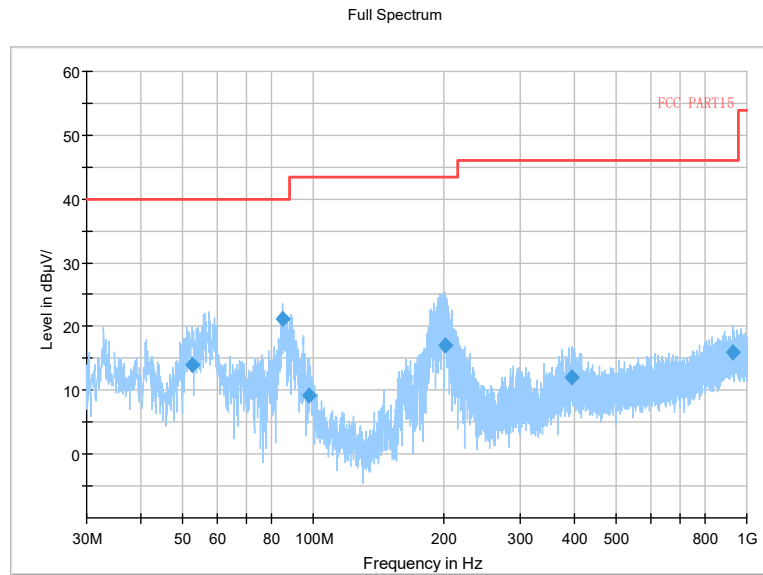

Carrier frequency (MHz): 5795
Channel No.:159

Frequency Range: 30MHz -1GHz
Detector: QP mode
Test Mode: 802.11n(HT40)