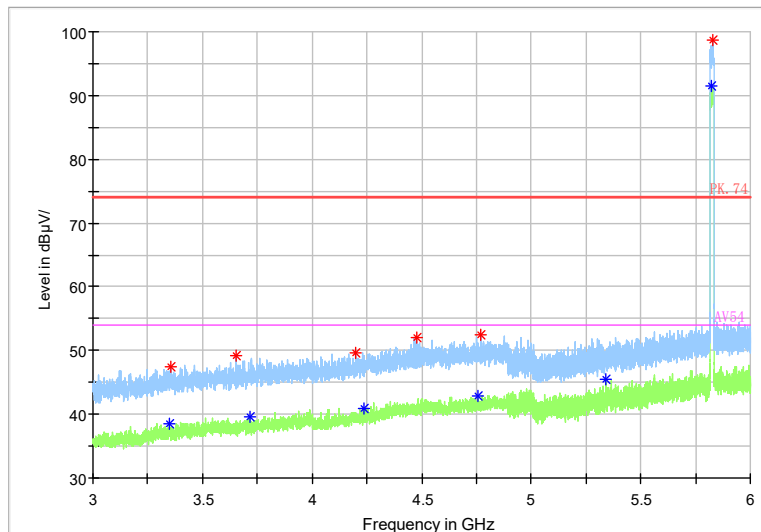

Full Spectrum

Frequency Range: 3GHz -6GHz  
Detector: Av mode and PK mode  
Test Mode: 802.11ac(VHT20)

Full Spectrum

Frequency Range: 6GHz -18GHz  
Detector: Av mode and PK mode  
Test Mode: 802.11ac(VHT20)

Full Spectrum

Frequency Range: 18GHz -40GHz  
 Detector: Av mode and PK mode  
 Test Mode: 802.11ac(VHT20)

Full Spectrum

Frequency Range: 30MHz -1GHz  
 Detector: QP mode  
 Test Mode: 802.11ax(HE20)

Full Spectrum

Frequency Range: 1GHz -3GHz  
 Detector: Av mode and PK mode  
 Modulation type: 802.11ax(HE20)

Full Spectrum

Frequency Range: 3GHz -6GHz  
 Detector: Av mode and PK mode  
 Modulation type: 802.11ax(HE20)