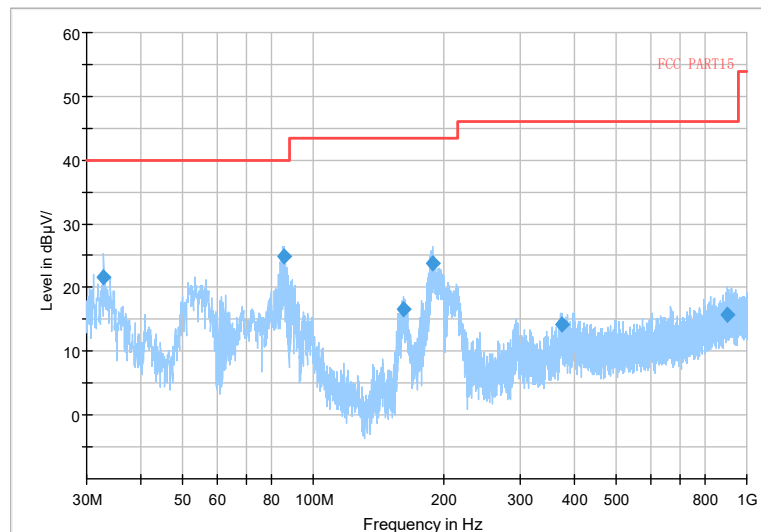

Frequency Range: 18GHz -40GHz  
Detector: Av mode and PK mode  
Modulation type: 802.11ax(HE20)

Carrier frequency (MHz): 5785  
 Channel No.: 157

Frequency Range: 30MHz -1GHz  
 Detector: QP mode  
 Test Mode: 802.11a

Frequency Range: 1GHz -3GHz  
 Detector: Av mode and PK mode  
 Modulation type: 802.11a

Full Spectrum

Frequency Range: 3GHz -6GHz  
 Detector: Av mode and PK mode  
 Modulation type: 802.11a

Full Spectrum

Frequency Range: 6GHz -18GHz  
 Detector: Av mode and PK mode  
 Modulation type: 802.11a

Full Spectrum

Frequency Range: 18GHz -40GHz  
Detector: Av mode and PK mode  
Modulation type: 802.11a

Full Spectrum