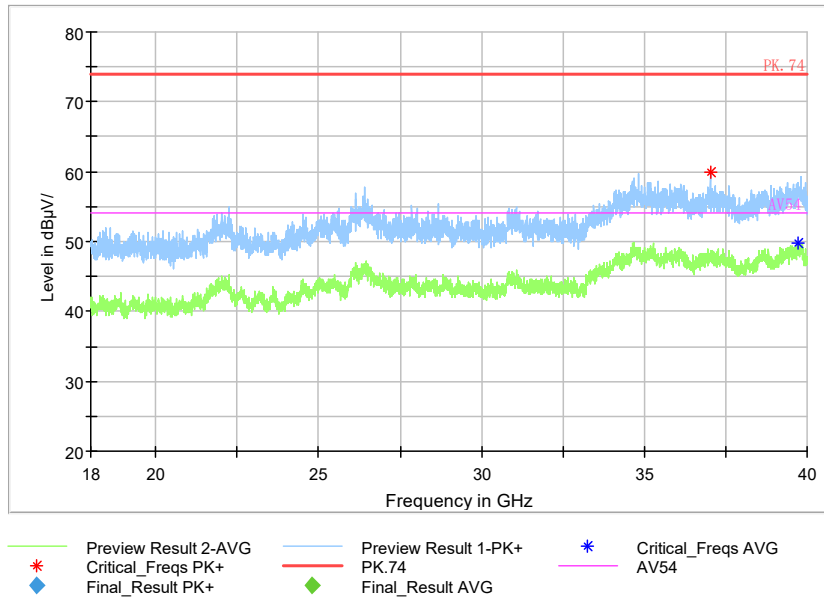

Full Spectrum

Frequency Range: 3GHz -6GHz  
Detector: Av mode and PK mode  
Modulation type: 802.11n(HT40)

Full Spectrum

Frequency Range: 6GHz -18GHz  
Detector: Av mode and PK mode  
Modulation type: 802.11n(HT40)

Full Spectrum

Frequency Range: 18GHz -40GHz  
 Detector: Av mode and PK mode  
 Modulation type: 802.11n(HT40)

Full Spectrum

Frequency Range: 30MHz -1GHz  
 Detector: QP mode  
 Test Mode: 802.11ac(VHT40)