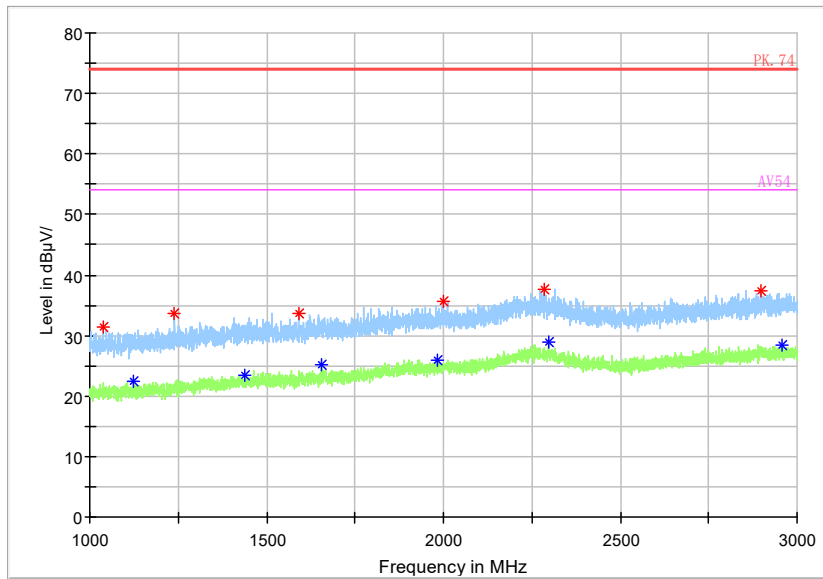

Full Spectrum

Frequency Range: 1GHz -3GHz
Detector: Av mode and PK mode
Modulation type: 802.11n(HT20)