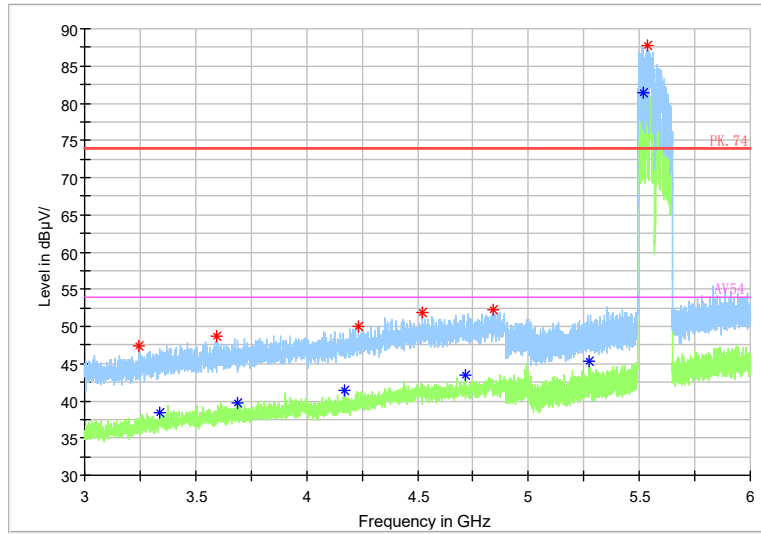

Full Spectrum

Frequency Range: 6GHz -18GHz  
Detector: Av mode and PK mode  
Test Mode: 802.11ax(HE160)

Full Spectrum

- \* Preview Result 2-AVG
- \* Preview Result 1-PK+
- \* Critical\_Freqs AVG
- \* Critical\_Freqs PK+
- PK.74
- \* Critical\_Freqs AV54
- ◆ Final\_Result PK+
- ◆ Final\_Result AVG

Frequency Range: 18GHz -40GHz  
Detector: Av mode and PK mode  
Test Mode: 802.11ax(HE160)

Carrier frequency (MHz): 5570

Channel No.:114

Frequency Range: 30MHz -1GHz  
 Detector: QP mode  
 Test Mode: 802.11ac(VHT160)

Frequency Range: 1GHz -3GHz  
 Detector: Av mode and PK mode  
 Modulation type: 802.11ac(VHT160)

Full Spectrum

Frequency Range: 3GHz -6GHz  
 Detector: Av mode and PK mode  
 Modulation type: 802.11ac(VHT160)