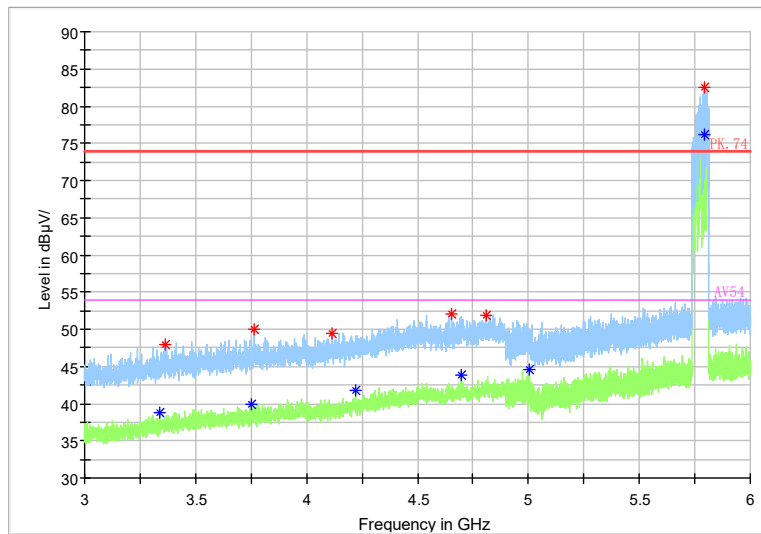

Frequency Range: 1GHz -3GHz  
Detector: Av mode and PK mode  
Test Mode: 802.11ac(VHT80)

Full Spectrum

Frequency Range: 3GHz -6GHz  
 Detector: Av mode and PK mode  
 Test Mode: 802.11ac(VHT80)

Full Spectrum

Frequency Range: 6GHz -18GHz  
 Detector: Av mode and PK mode  
 Test Mode: 802.11ac(VHT80)

Full Spectrum

Frequency Range: 18GHz -40GHz  
 Detector: Av mode and PK mode  
 Test Mode: 802.11ac(VHT80)

Full Spectrum

Frequency Range: 30MHz -1GHz  
 Detector: QP mode  
 Test Mode: 802.11ax(HE80)

Full Spectrum

Frequency Range: 1GHz -3GHz  
 Detector: Av mode and PK mode  
 Test Mode: 802.11ax(HE80)

Full Spectrum

Frequency Range: 3GHz -6GHz  
 Detector: Av mode and PK mode  
 Test Mode: 802.11ax(HE80)