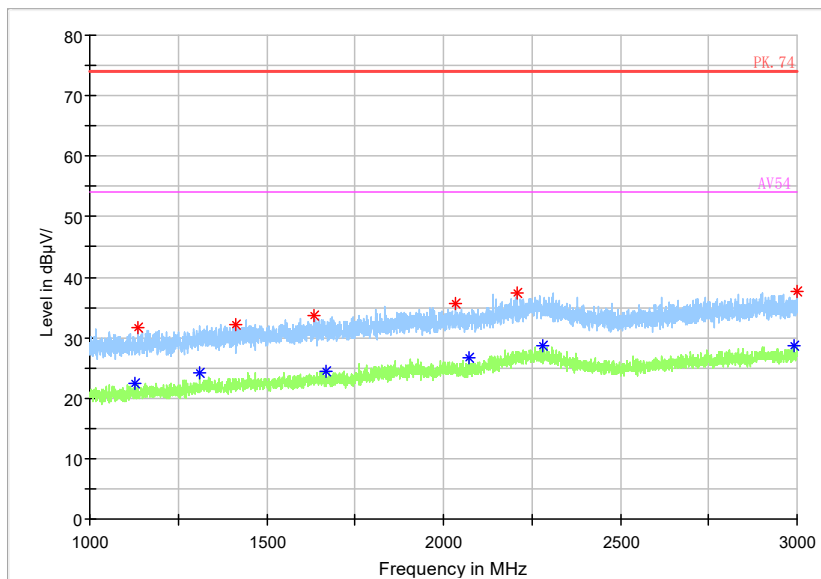

Full Spectrum

Frequency Range: 1GHz -3GHz
Detector: Av mode and PK mode
Modulation type: 802.11ax(HE40)