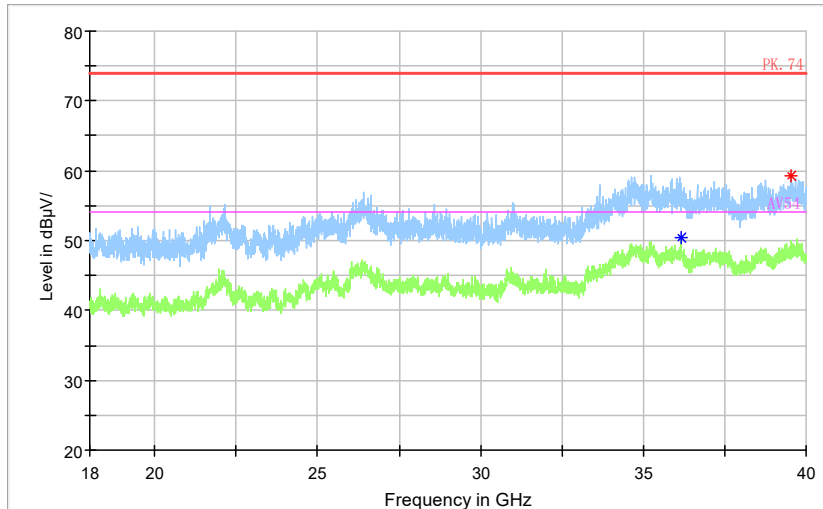

Full Spectrum

Frequency Range: 1GHz -3GHz  
 Detector: Av mode and PK mode  
 Modulation type: 802.11ax(HE20)

Full Spectrum

Frequency Range: 3GHz -6GHz  
 Detector: Av mode and PK mode  
 Modulation type: 802.11ax(HE20)

Full Spectrum

Frequency Range: 6GHz -18GHz  
Detector: Av mode and PK mode  
Modulation type: 802.11ax(HE20)

Full Spectrum

- \* Preview Result 2-AVG
- \* Preview Result 1-PK+
- \* Critical\_Freqs AVG
- \* Critical\_Freqs PK+
- \* PK.74
- \* AV54
- ♦ Final\_Result PK+
- ♦ Final\_Result AVG