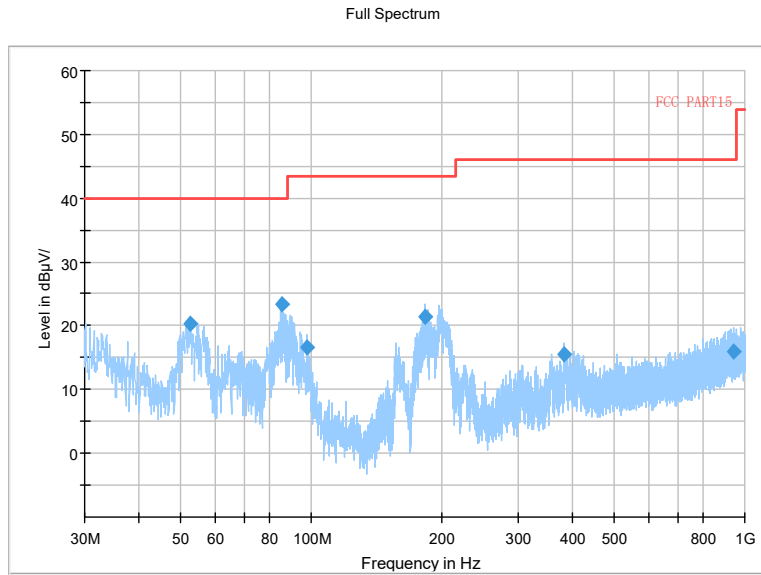

Frequency Range: 30MHz -1GHz  
Detector: QP mode  
Test Mode: 802.11ax(HE160)

Full Spectrum

Frequency Range: 1GHz -3GHz  
 Detector: Av mode and PK mode  
 Test Mode: 802.11ax(HE160)

Full Spectrum

Frequency Range: 3GHz -6GHz  
 Detector: Av mode and PK mode  
 Test Mode: 802.11ax(HE160)

Full Spectrum

Frequency Range: 6GHz -18GHz  
Detector: Av mode and PK mode  
Test Mode: 802.11ax(HE160)

Full Spectrum

- \* Preview Result 2-AVG
- \* Preview Result 1-PK+
- \* Critical\_Freqs AVG
- \* Critical\_Freqs PK+
- PK.74
- \* Critical\_Freqs AV54
- ◆ Final\_Result PK+
- ◆ Final\_Result AVG

Frequency Range: 18GHz -40GHz  
Detector: Av mode and PK mode  
Test Mode: 802.11ax(HE160)

Carrier frequency (MHz): 5570

Channel No.:114

Frequency Range: 30MHz -1GHz  
 Detector: QP mode  
 Test Mode: 802.11ac(VHT160)