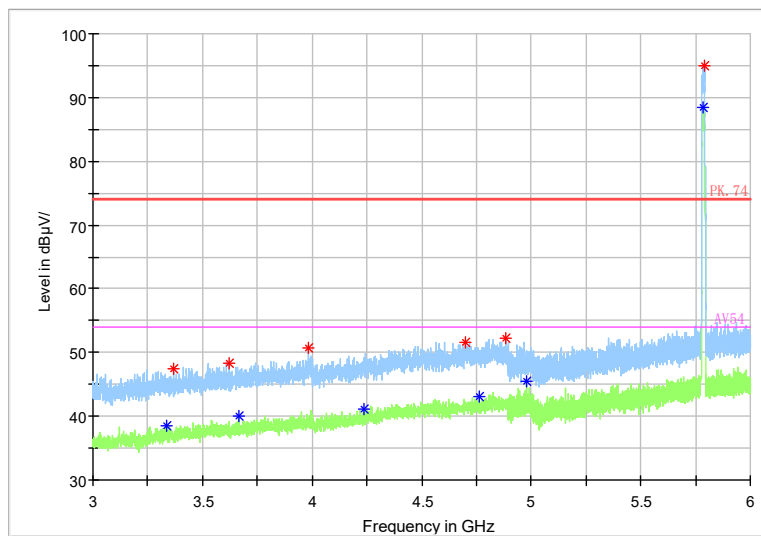

Frequency Range: 6GHz -18GHz  
 Detector: Av mode and PK mode  
 Modulation type: 802.11a

Full Spectrum

Frequency Range: 18GHz -40GHz  
Detector: Av mode and PK mode  
Modulation type: 802.11a

Full Spectrum

Frequency Range: 30MHz -1GHz  
Detector: QP mode  
Test Mode: 802.11n(HT20)

Full Spectrum

Frequency Range: 1GHz -3GHz  
 Detector: Av mode and PK mode  
 Modulation type: 802.11n(HT20)

Full Spectrum

Frequency Range: 3GHz -6GHz  
 Detector: Av mode and PK mode  
 Modulation type: 802.11n(HT20)

Full Spectrum

Frequency Range: 6GHz -18GHz  
Detector: Av mode and PK mode  
Modulation type: 802.11n(HT20)

Full Spectrum

\* Preview Result 2-AVG      \* Preview Result 1-PK+      \* Critical\_Freqs AVG  
\* Critical\_Freqs PK+      — PK.74      — AV54  
♦ Final\_Result PK+      ♦ Final\_Result AVG