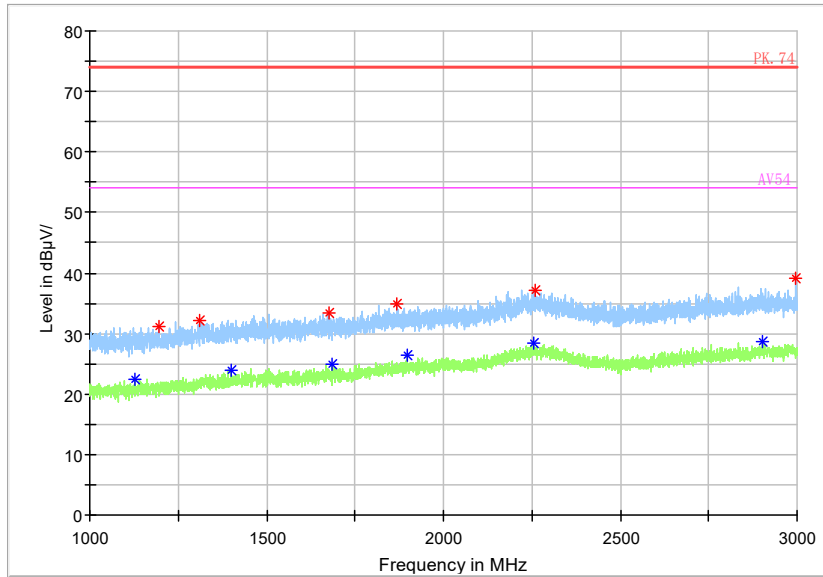

Full Spectrum

Frequency Range: 1GHz -3GHz  
 Detector: Av mode and PK mode  
 Modulation type: 802.11ax(HE20)

Full Spectrum

Frequency Range: 3GHz -6GHz  
 Detector: Av mode and PK mode  
 Modulation type: 802.11ax(HE20)

Full Spectrum

Frequency Range: 6GHz -18GHz  
Detector: Av mode and PK mode  
Modulation type: 802.11ax(HE20)

Full Spectrum

- \* Preview Result 2-AVG
- \* Preview Result 1-PK+
- \* Critical\_Freqs AVG
- \* Critical\_Freqs PK+
- \* PK.74
- \* AV54
- ♦ Final\_Result PK+
- ♦ Final\_Result AVG