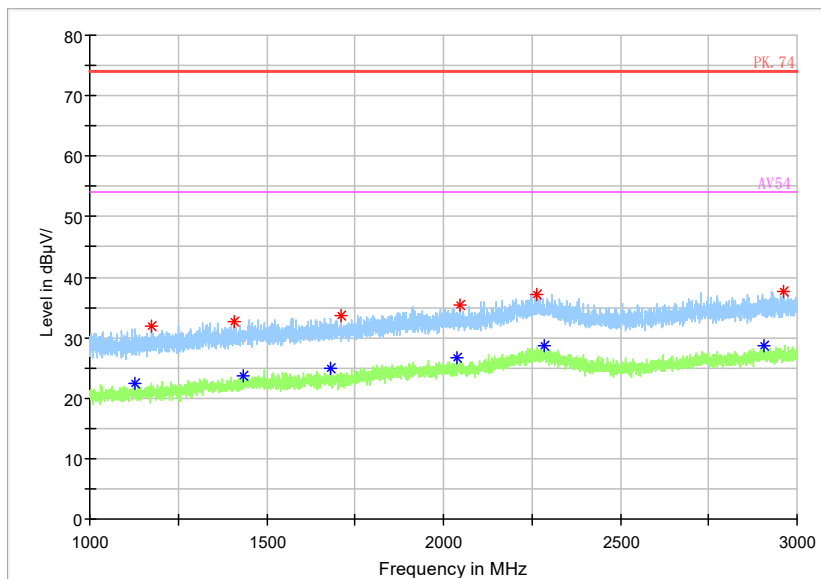

Full Spectrum

Frequency Range: 6GHz -18GHz  
Detector: Av mode and PK mode  
Modulation type: 802.11n(HT20)

Full Spectrum

\* Preview Result 2-AVG      \* Preview Result 1-PK+      \* Critical\_Freqs AVG  
\* Critical\_Freqs PK+      — PK.74      — AV54  
♦ Final\_Result PK+      ♦ Final\_Result AVG

Frequency Range: 18GHz -40GHz  
Detector: Av mode and PK mode  
Modulation type: 802.11n(HT20)

Full Spectrum

Frequency Range: 30MHz -1GHz  
 Detector: QP mode  
 Test Mode: 802.11ac(VHT20)

Full Spectrum

Frequency Range: 1GHz -3GHz  
 Detector: Av mode and PK mode  
 Test Mode: 802.11ac(VHT20)