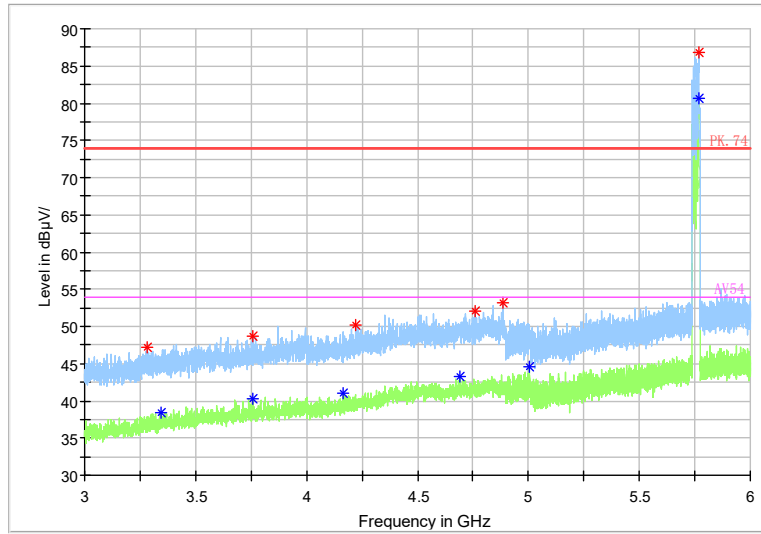

Full Spectrum

Frequency Range: 6GHz -18GHz  
Detector: Av mode and PK mode  
Modulation type: 802.11ax(HE20)

Full Spectrum

 Preview Result 2-AVG	 Preview Result 1-PK+	 Critical_Freqs AVG
 Critical_Freqs PK+	 PK.74	 AV54
 Final_Result PK+	 Final_Result AVG	

Frequency Range: 18GHz -40GHz  
Detector: Av mode and PK mode  
Modulation type: 802.11ax(HE20)

Carrier frequency (MHz): 5755  
 Channel No.: 151

Frequency Range: 30MHz -1GHz  
 Detector: QP mode  
 Test Mode: 802.11n(HT40)

Frequency Range: 1GHz -3GHz  
 Detector: Av mode and PK mode  
 Modulation type: 802.11n(HT40)

Full Spectrum

Frequency Range: 3GHz -6GHz  
 Detector: Av mode and PK mode  
 Modulation type: 802.11n(HT40)