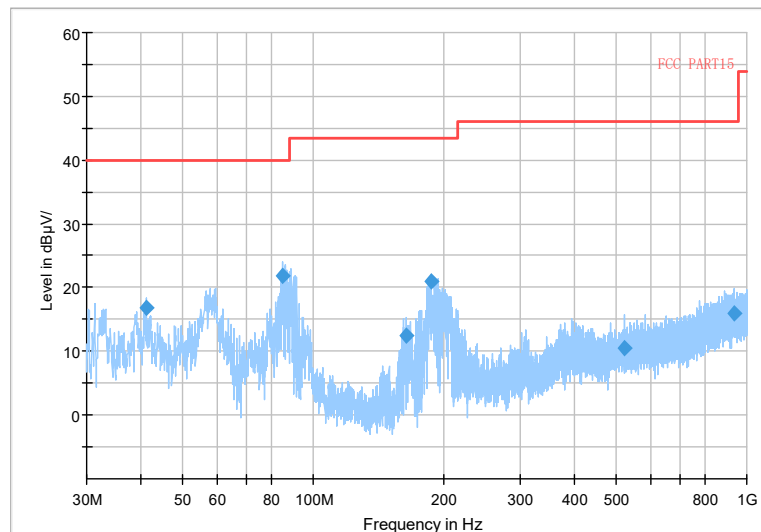

Full Spectrum

Frequency Range: 3GHz -6GHz  
Detector: Av mode and PK mode  
Test Mode: 802.11ac(VHT20)

Full Spectrum

Frequency Range: 6GHz -18GHz  
Detector: Av mode and PK mode  
Test Mode: 802.11ac(VHT20)

Full Spectrum

Frequency Range: 18GHz -40GHz  
 Detector: Av mode and PK mode  
 Test Mode: 802.11ac(VHT20)

Full Spectrum

Frequency Range: 30MHz -1GHz  
 Detector: QP mode  
 Test Mode: 802.11ax(HE20)

Full Spectrum