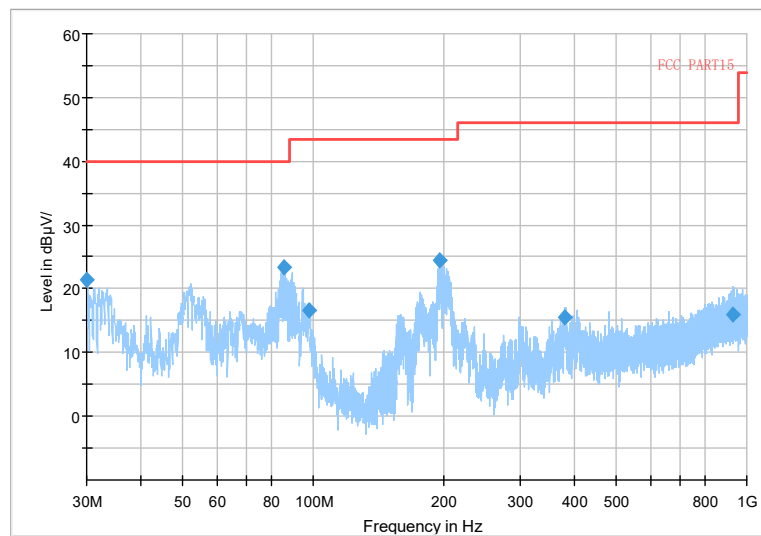

Frequency Range: 1GHz -3GHz  
Detector: Av mode and PK mode  
Test Mode: 802.11ac(VHT80)

Full Spectrum

Frequency Range: 3GHz -6GHz  
 Detector: Av mode and PK mode  
 Test Mode: 802.11ac(VHT80)

Full Spectrum

Frequency Range: 6GHz -18GHz  
 Detector: Av mode and PK mode  
 Test Mode: 802.11ac(VHT80)

Full Spectrum

Frequency Range: 18GHz -40GHz  
 Detector: Av mode and PK mode  
 Test Mode: 802.11ac(VHT80)

Full Spectrum

Frequency Range: 30MHz -1GHz  
 Detector: QP mode  
 Test Mode: 802.11ax(HE80)

Full Spectrum

Frequency Range: 1GHz -3GHz  
 Detector: Av mode and PK mode  
 Test Mode: 802.11ax(HE80)

Full Spectrum

Frequency Range: 3GHz -6GHz  
 Detector: Av mode and PK mode  
 Test Mode: 802.11ax(HE80)