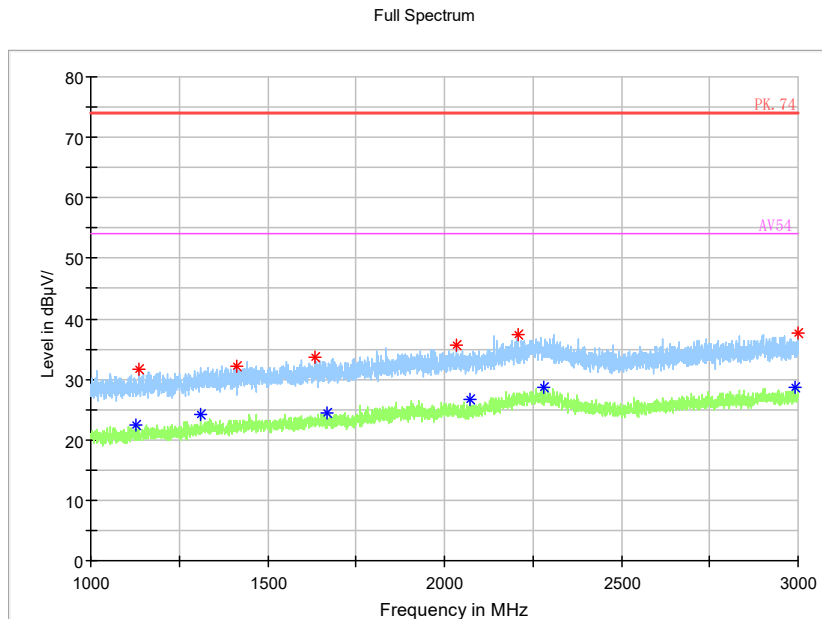

Frequency Range: 1GHz -3GHz
Detector: Av mode and PK mode
Modulation type: 802.11n(HT40)