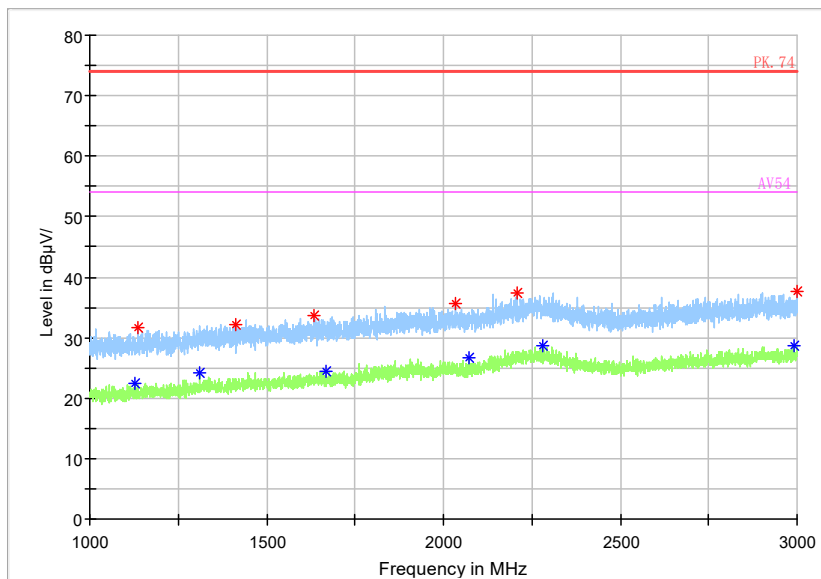

Full Spectrum

Frequency Range: 6GHz -18GHz  
Detector: Av mode and PK mode  
Modulation type: 802.11n(HT20)

Full Spectrum

- \* Preview Result 2-AVG
- \* Preview Result 1-PK+
- \* Critical\_Freqs AVG
- \* Critical\_Freqs PK+
- PK.74
- AV54
- ◆ Final\_Result PK+
- ◆ Final\_Result AVG

Frequency Range: 18GHz -40GHz  
Detector: Av mode and PK mode  
Modulation type: 802.11n(HT20)

Full Spectrum

Frequency Range: 30MHz -1GHz  
 Detector: QP mode  
 Test Mode: 802.11ac(VHT20)

Full Spectrum

Frequency Range: 1GHz -3GHz  
 Detector: Av mode and PK mode  
 Test Mode: 802.11ac(VHT20)