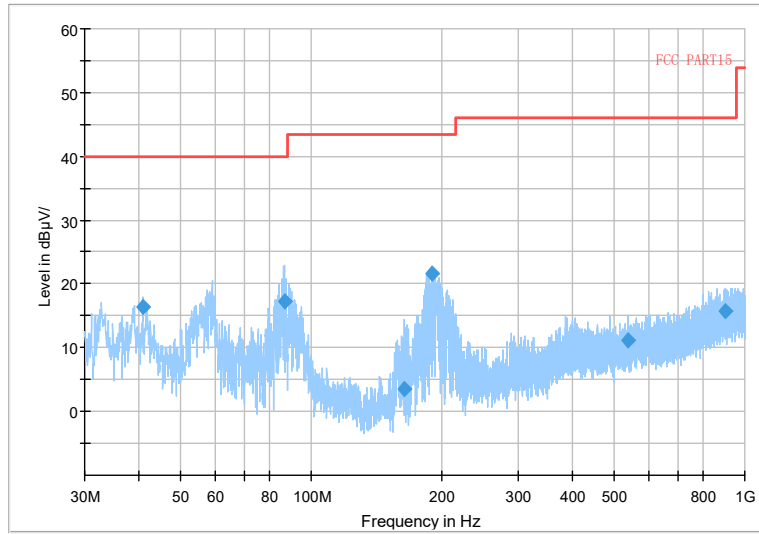

Full Spectrum

Frequency Range: 30MHz -1GHz
Detector: QP mode
Test Mode: 802.11ax(HE40)