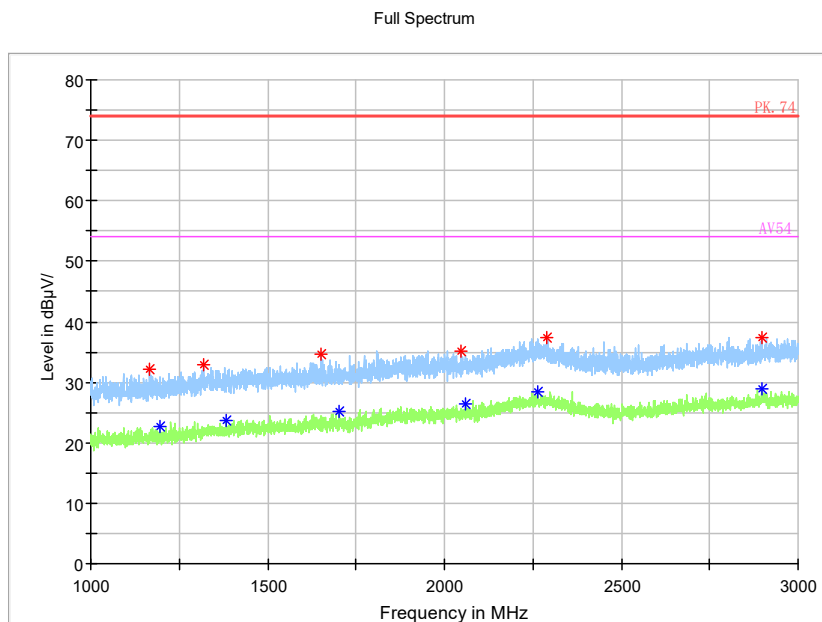

Frequency Range: 1GHz -3GHz
Detector: Av mode and PK mode
Modulation type: 802.11a