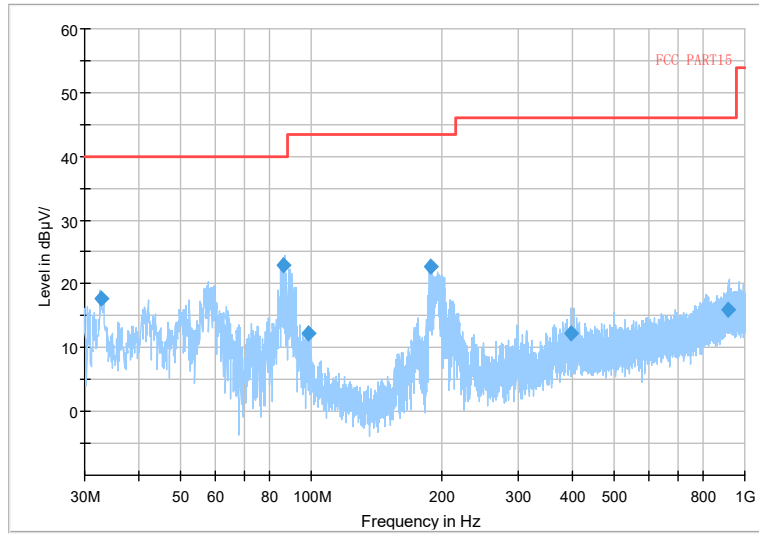

Full Spectrum

Frequency Range: 6GHz -18GHz  
Detector: Av mode and PK mode  
Modulation type: 802.11n(HT20)

Full Spectrum

- \* Preview Result 2-AVG
- \* Preview Result 1-PK+
- \* Critical\_Freqs AVG
- \* Critical\_Freqs PK+
- PK.74
- AV54
- ◆ Final\_Result PK+
- ◆ Final\_Result AVG

Frequency Range: 18GHz -40GHz  
Detector: Av mode and PK mode  
Modulation type: 802.11n(HT20)

Full Spectrum

Frequency Range: 30MHz -1GHz  
 Detector: QP mode  
 Test Mode: 802.11ac(VHT20)

Full Spectrum

Frequency Range: 1GHz -3GHz  
 Detector: Av mode and PK mode  
 Test Mode: 802.11ac(VHT20)