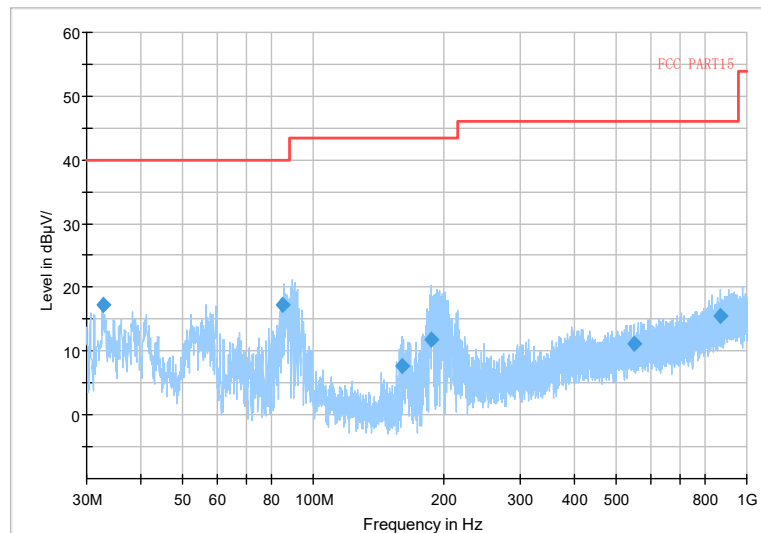

Full Spectrum

Frequency Range: 3GHz -6GHz  
Detector: Av mode and PK mode  
Modulation type: 802.11n(HT40)

Full Spectrum

Frequency Range: 6GHz -18GHz  
Detector: Av mode and PK mode  
Modulation type: 802.11n(HT40)

Full Spectrum

Frequency Range: 18GHz -40GHz  
 Detector: Av mode and PK mode  
 Modulation type: 802.11n(HT40)

Full Spectrum

Frequency Range: 30MHz -1GHz  
 Detector: QP mode  
 Test Mode: 802.11ac(VHT40)