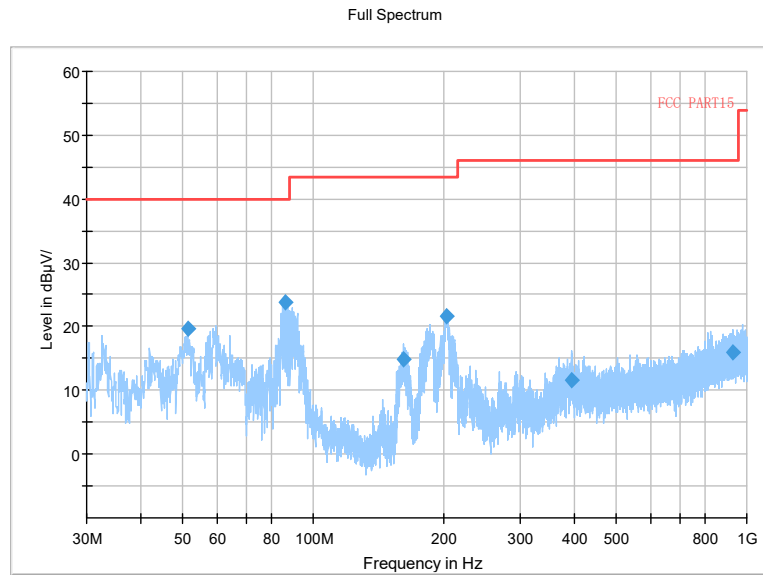

Carrier frequency (MHz): 5825
Channel No.:165

Frequency Range: 30MHz -1GHz
Detector: QP mode
Test Mode: 802.11a