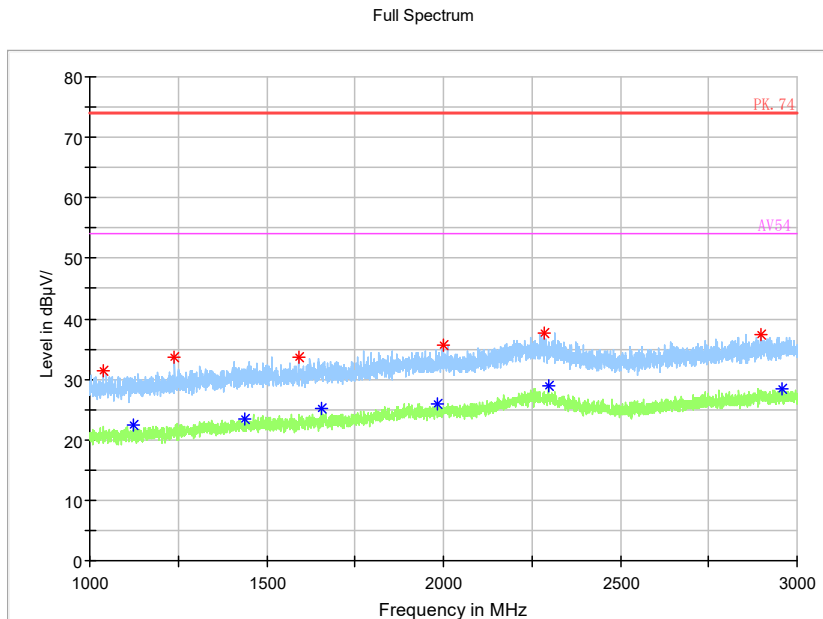

Frequency Range: 1GHz -3GHz
Detector: Av mode and PK mode
Modulation type: 802.11n(HT40)