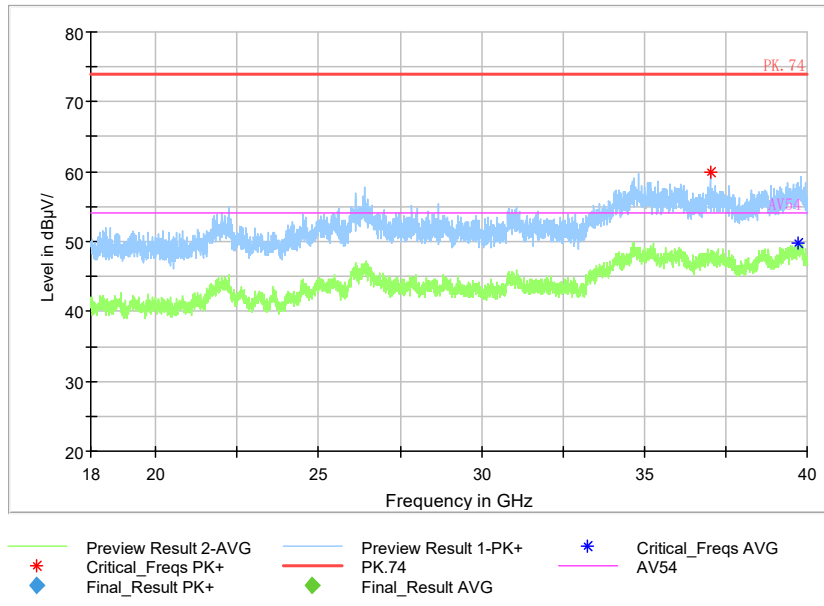

Full Spectrum

Frequency Range: 6GHz -18GHz  
 Detector: Av mode and PK mode  
 Test Mode: 802.11ac(VHT40)

Full Spectrum

- \* Preview Result 2-AVG
- \* Preview Result 1-PK+
- \* Critical\_Freqs AVG
- \* Critical\_Freqs PK+
- PK.74
- AV54
- ◆ Final\_Result PK+
- ◆ Final\_Result AVG

Frequency Range: 18GHz -40GHz  
 Detector: Av mode and PK mode  
 Test Mode: 802.11ac(VHT40)

Full Spectrum

Frequency Range: 30MHz -1GHz  
 Detector: QP mode  
 Test Mode: 802.11ax(HE40)

Full Spectrum

Frequency Range: 1GHz -3GHz  
 Detector: Av mode and PK mode  
 Modulation type: 802.11ax(HE40)

Full Spectrum

Frequency Range: 3GHz -6GHz  
Detector: Av mode and PK mode  
Modulation type: 802.11ax(HE40)

Full Spectrum

Frequency Range: 6GHz -18GHz  
Detector: Av mode and PK mode  
Modulation type: 802.11ax(HE40)

Full Spectrum

Frequency Range: 18GHz -40GHz  
 Detector: Av mode and PK mode  
 Modulation type: 802.11ax(HE40)

Carrier frequency (MHz): 5775  
Channel No.:155

Frequency Range: 30MHz -1GHz  
Detector: QP mode  
Test Mode: 802.11ac(VHT80)