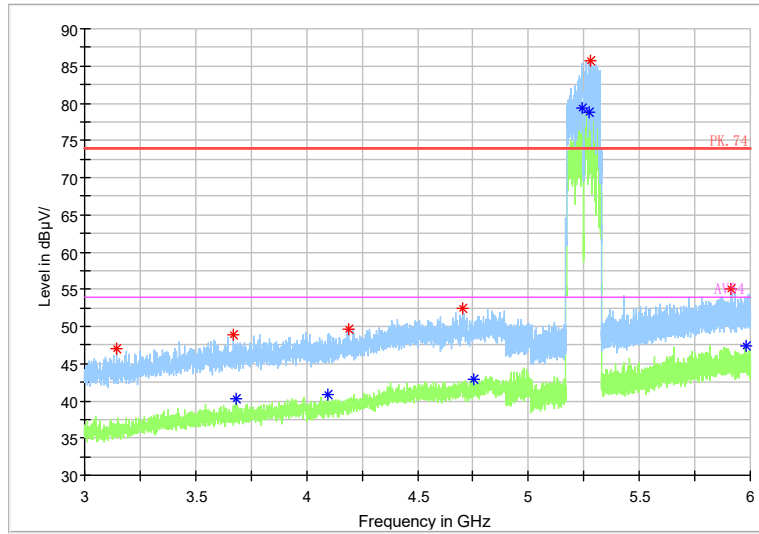

Full Spectrum

Frequency Range: 6GHz -18GHz  
 Detector: Av mode and PK mode  
 Test Mode: 802.11ax(HE80)

Full Spectrum

\* Preview Result 2-AVG      \* Preview Result 1-PK+      \* Critical\_Freqs AVG  
◆ Critical\_Freqs PK+      ◆ PK.74      ◆ AV54  
◆ Final\_Result PK+      ◆ Final\_Result AVG

Frequency Range: 18GHz -40GHz  
 Detector: Av mode and PK mode  
 Test Mode: 802.11ax(HE80)

Carrier frequency (MHz): 5250

Channel No.:50

Frequency Range: 30MHz -1GHz  
 Detector: QP mode  
 Test Mode: 802.11ac(VHT160)

Frequency Range: 1GHz -3GHz  
 Detector: Av mode and PK mode  
 Test Mode: 802.11ac(VHT160)

Full Spectrum

Frequency Range: 3GHz -6GHz  
Detector: Av mode and PK mode  
Test Mode: 802.11ac(VHT160)

Full Spectrum

Frequency Range: 6GHz -18GHz  
Detector: Av mode and PK mode  
Test Mode: 802.11ac(VHT160)

Full Spectrum

Frequency Range: 18GHz -40GHz  
Detector: Av mode and PK mode  
Test Mode: 802.11ac(VHT160)

Full Spectrum