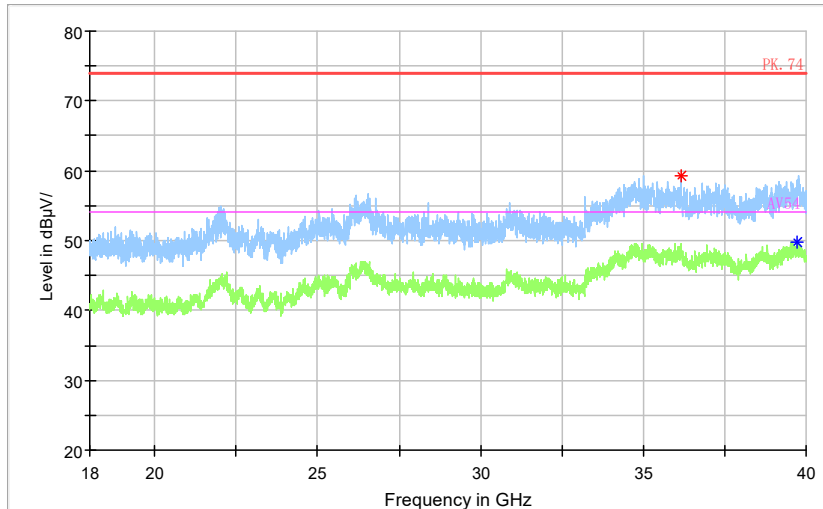

Frequency Range: 6GHz -18GHz  
 Detector: Av mode and PK mode  
 Test Mode: 802.11ac(VHT80)

Full Spectrum

Frequency Range: 18GHz -40GHz  
 Detector: Av mode and PK mode  
 Test Mode: 802.11ac(VHT80)

Full Spectrum

Frequency Range: 30MHz -1GHz  
 Detector: QP mode  
 Test Mode: 802.11ax(HE80)

Full Spectrum

Frequency Range: 1GHz -3GHz  
 Detector: Av mode and PK mode  
 Test Mode: 802.11ax(HE80)

Full Spectrum

Frequency Range: 3GHz -6GHz  
 Detector: Av mode and PK mode  
 Test Mode: 802.11ax(HE80)

Full Spectrum

Frequency Range: 6GHz -18GHz  
 Detector: Av mode and PK mode  
 Test Mode: 802.11ax(HE80)

Full Spectrum

\* Preview Result 2-AVG      \* Preview Result 1-PK+      \* Critical\_Freqs AVG  
◆ Critical\_Freqs PK+      ◆ PK.74      ◆ AV54  
◆ Final\_Result PK+      ◆ Final\_Result AVG