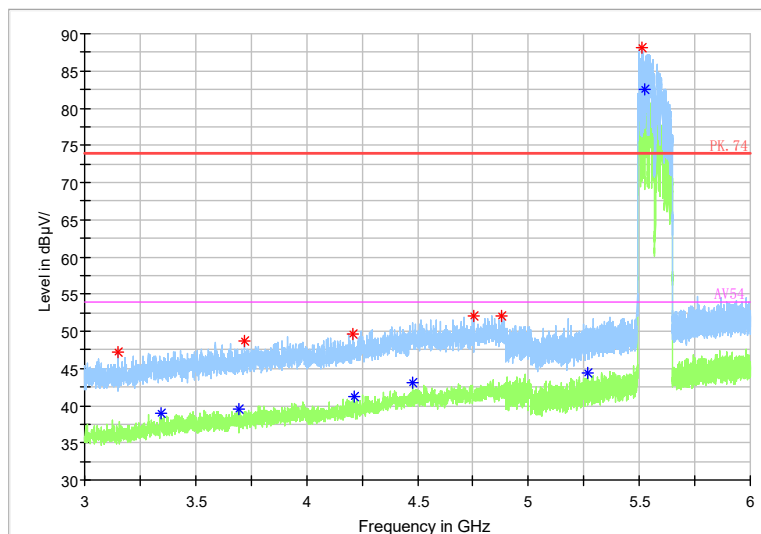

Full Spectrum

Frequency Range: 6GHz -18GHz  
 Detector: Av mode and PK mode  
 Modulation type: 802.11ac(VHT160)

Full Spectrum

Frequency Range: 18GHz -40GHz  
Detector: Av mode and PK mode  
Modulation type: 802.11ac(VHT160)

Full Spectrum

Frequency Range: 30MHz -1GHz  
Detector: QP mode  
Test Mode: 802.11ax(HE160)

Full Spectrum

Frequency Range: 1GHz -3GHz  
 Detector: Av mode and PK mode  
 Test Mode: 802.11ax(HE160)

Full Spectrum

Frequency Range: 3GHz -6GHz  
 Detector: Av mode and PK mode  
 Test Mode: 802.11ax(HE160)

Full Spectrum

Frequency Range: 6GHz -18GHz  
Detector: Av mode and PK mode  
Test Mode: 802.11ax(HE160)

Full Spectrum