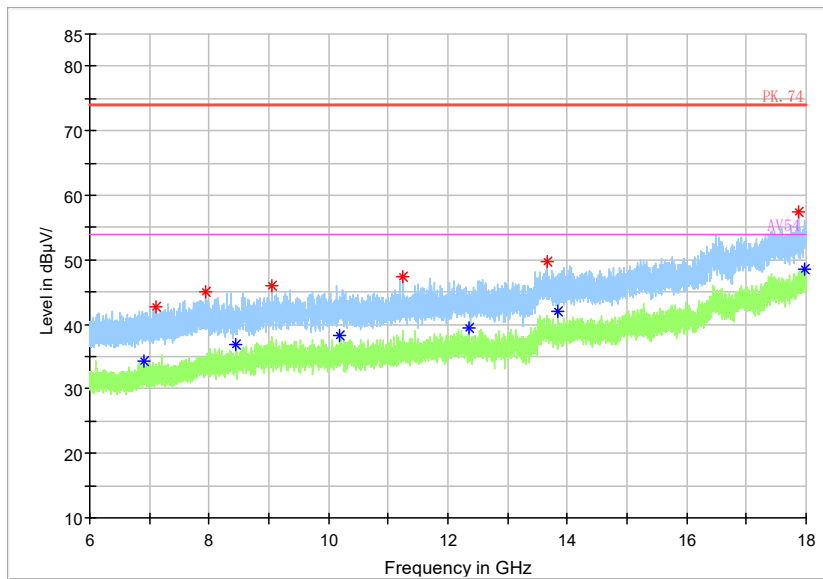

Full Spectrum

Frequency Range: 6GHz -18GHz  
Detector: Av mode and PK mode  
Modulation type: 802.11n(HT20)

Full Spectrum

- \* Preview Result 2-AVG
- \* Preview Result 1-PK+
- \* Critical\_Freqs AVG
- \* Critical\_Freqs PK+
- PK.74
- AV54
- ◆ Final\_Result PK+
- ◆ Final\_Result AVG

Frequency Range: 18GHz -40GHz  
Detector: Av mode and PK mode  
Modulation type: 802.11n(HT20)

Full Spectrum

Frequency Range: 30MHz -1GHz  
 Detector: QP mode  
 Test Mode: 802.11ac(VHT20)

Full Spectrum

Frequency Range: 1GHz -3GHz  
 Detector: Av mode and PK mode  
 Test Mode: 802.11ac(VHT20)

Full Spectrum

Frequency Range: 3GHz -6GHz  
Detector: Av mode and PK mode  
Test Mode: 802.11ac(VHT20)

Full Spectrum

Frequency Range: 6GHz -18GHz  
Detector: Av mode and PK mode  
Test Mode: 802.11ac(VHT20)