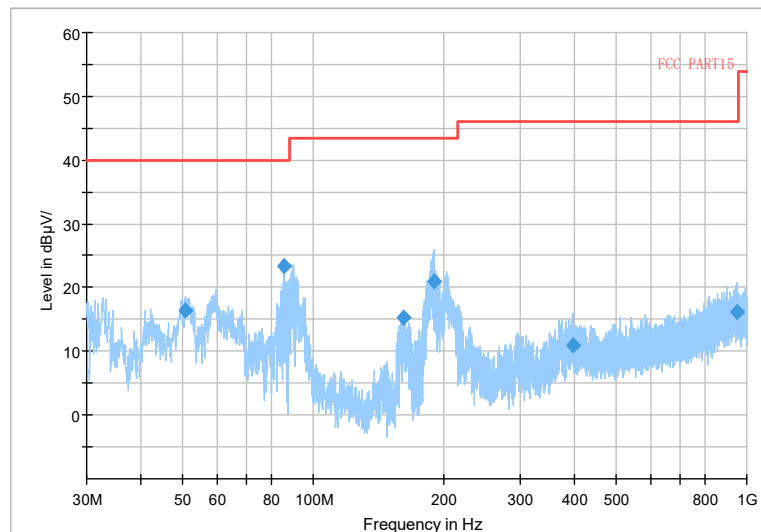

Frequency Range: 1GHz -3GHz  
 Detector: Av mode and PK mode  
 Modulation type: 802.11a

Full Spectrum

Frequency Range: 3GHz -6GHz  
Detector: Av mode and PK mode  
Modulation type: 802.11a

Full Spectrum

Frequency Range: 6GHz -18GHz  
Detector: Av mode and PK mode  
Modulation type: 802.11a

Full Spectrum

Frequency Range: 18GHz -40GHz  
 Detector: Av mode and PK mode  
 Modulation type: 802.11a

Full Spectrum