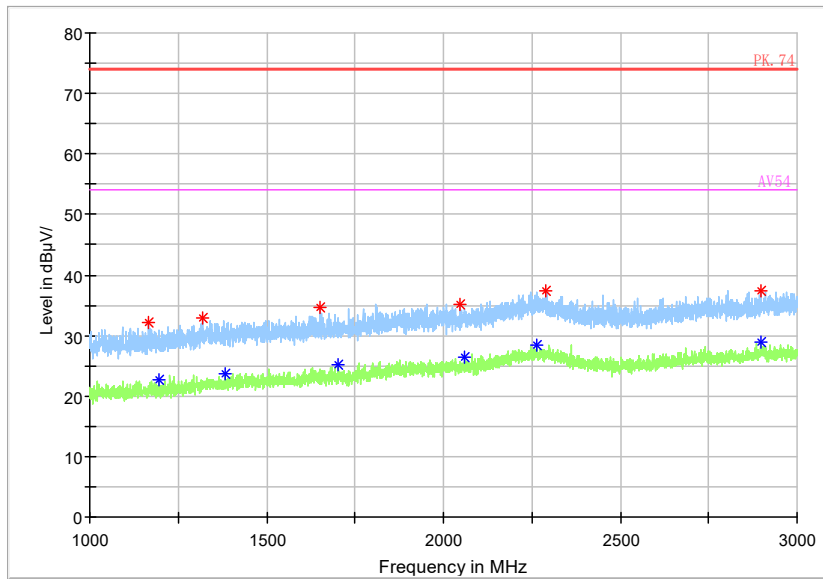

Full Spectrum

Frequency Range: 1GHz -3GHz
Detector: Av mode and PK mode
Test Mode: 802.11ax(HE160)