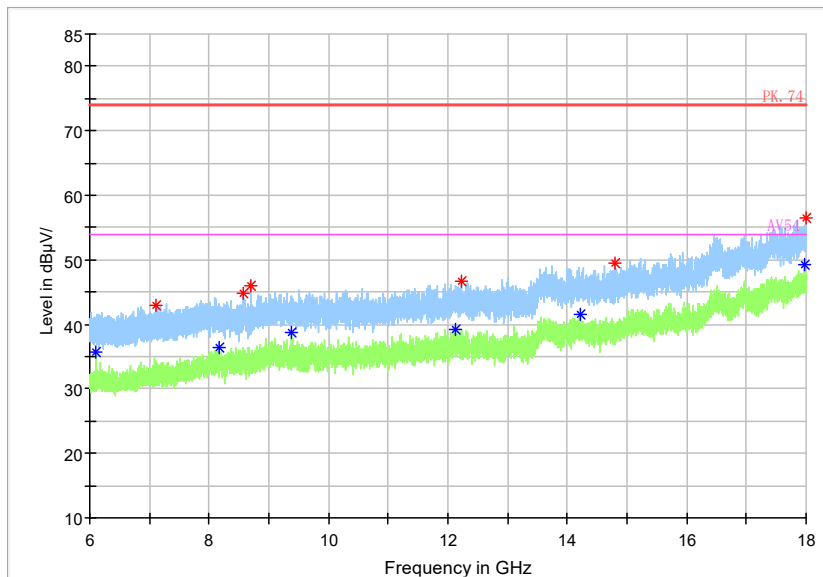

Full Spectrum

Frequency Range: 3GHz -6GHz  
Detector: Av mode and PK mode  
Modulation type: 802.11ax(HE40)

Full Spectrum

Frequency Range: 6GHz -18GHz  
Detector: Av mode and PK mode  
Modulation type: 802.11ax(HE40)

Full Spectrum

Frequency Range: 18GHz -40GHz  
 Detector: Av mode and PK mode  
 Modulation type: 802.11ax(HE40)

Carrier frequency (MHz): 5775  
Channel No.:155

Frequency Range: 30MHz -1GHz  
Detector: QP mode  
Test Mode: 802.11ac(VHT80)

Frequency Range: 1GHz -3GHz  
Detector: Av mode and PK mode  
Test Mode: 802.11ac(VHT80)

Full Spectrum

Frequency Range: 3GHz -6GHz  
 Detector: Av mode and PK mode  
 Test Mode: 802.11ac(VHT80)

Full Spectrum

Frequency Range: 6GHz -18GHz  
 Detector: Av mode and PK mode  
 Test Mode: 802.11ac(VHT80)

Full Spectrum

Frequency Range: 18GHz -40GHz  
 Detector: Av mode and PK mode  
 Test Mode: 802.11ac(VHT80)

Full Spectrum