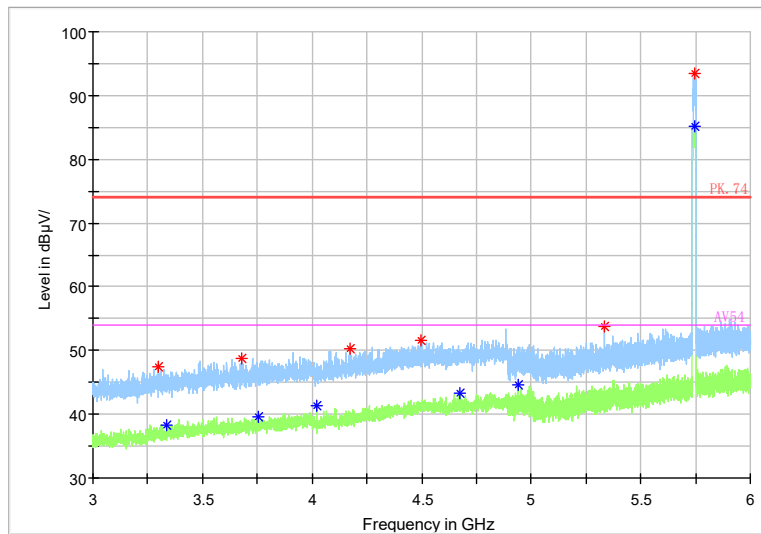

Full Spectrum

Frequency Range: 1GHz -3GHz  
 Detector: Av mode and PK mode  
 Modulation type: 802.11ax(HE20)

Full Spectrum

Frequency Range: 3GHz -6GHz  
 Detector: Av mode and PK mode  
 Modulation type: 802.11ax(HE20)

Full Spectrum

Frequency Range: 6GHz -18GHz  
Detector: Av mode and PK mode  
Modulation type: 802.11ax(HE20)

Full Spectrum

- \* Preview Result 2-AVG
- \* Preview Result 1-PK+
- \* Critical\_Freqs AVG
- \* Critical\_Freqs PK+
- \* PK.74
- \* AV54
- ♦ Final\_Result PK+
- ♦ Final\_Result AVG