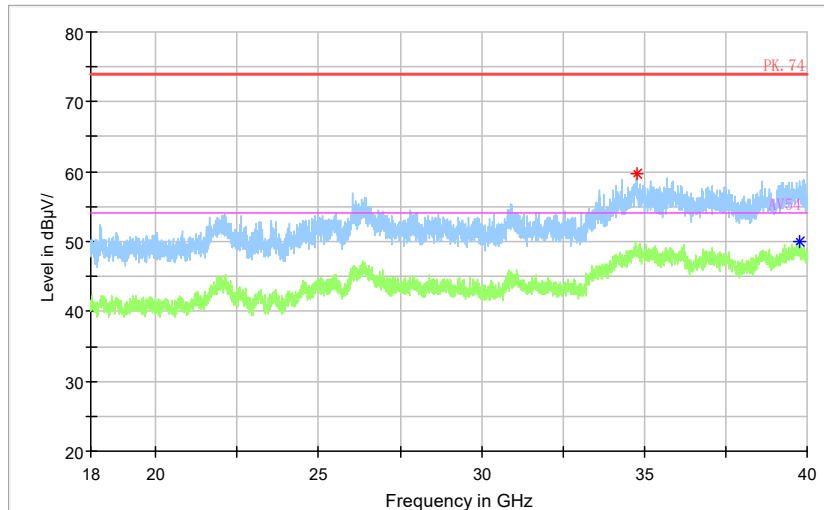

- \* Preview Result 2-AVG
- \* Preview Result 1-PK+
- \* Critical\_Freqs AVG
- \* Critical\_Freqs PK+
- PK.74
- \* AV54
- ♦ Final\_Result PK+
- ♦ Final\_Result AVG

Frequency Range: 18GHz -40GHz  
 Detector: Av mode and PK mode  
 Test Mode: 802.11ac(VHT40)

Full Spectrum

Frequency Range: 30MHz -1GHz  
 Detector: QP mode  
 Test Mode: 802.11ax(HE40)

Full Spectrum

Frequency Range: 1GHz -3GHz  
 Detector: Av mode and PK mode  
 Test Mode: 802.11ax(HE40)

Full Spectrum

Frequency Range: 3GHz -6GHz  
Detector: Av mode and PK mode  
Test Mode: 802.11ax(HE40)

Full Spectrum

Frequency Range: 6GHz -18GHz  
Detector: Av mode and PK mode  
Test Mode: 802.11ax(HE40)

Full Spectrum