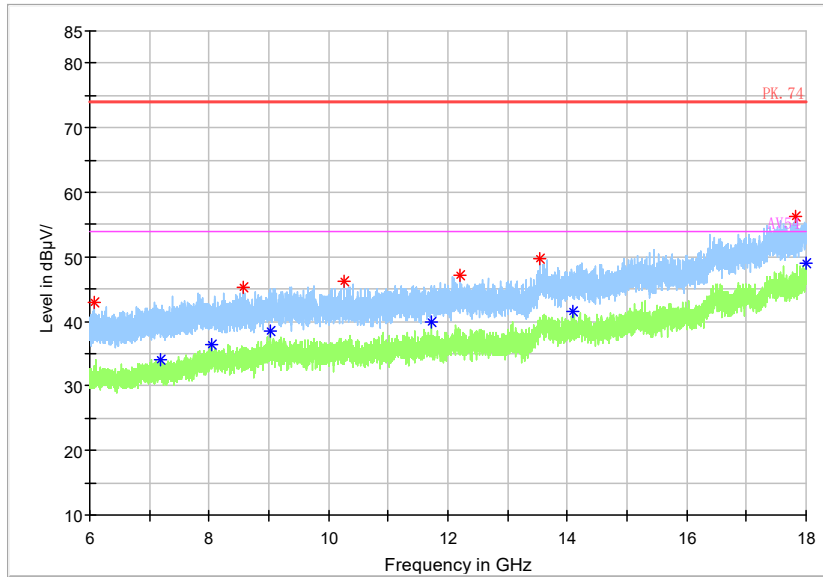

Frequency Range: 6GHz -18GHz  
 Detector: Av mode and PK mode  
 Test Mode: 802.11ac(VHT80)

Full Spectrum

Frequency Range: 18GHz -40GHz  
 Detector: Av mode and PK mode  
 Test Mode: 802.11ac(VHT80)

Full Spectrum

Frequency Range: 30MHz -1GHz  
 Detector: QP mode  
 Test Mode: 802.11ax(HE80)

Full Spectrum

Frequency Range: 1GHz -3GHz  
 Detector: Av mode and PK mode  
 Test Mode: 802.11ax(HE80)

Full Spectrum

Frequency Range: 3GHz -6GHz  
 Detector: Av mode and PK mode  
 Test Mode: 802.11ax(HE80)

Full Spectrum

Frequency Range: 6GHz -18GHz  
 Detector: Av mode and PK mode  
 Test Mode: 802.11ax(HE80)

Full Spectrum

\* Preview Result 2-AVG      \* Preview Result 1-PK+      \* Critical\_Freqs AVG  
◆ Critical\_Freqs PK+      ◆ PK.74      ◆ AV54  
◆ Final\_Result PK+      ◆ Final\_Result AVG