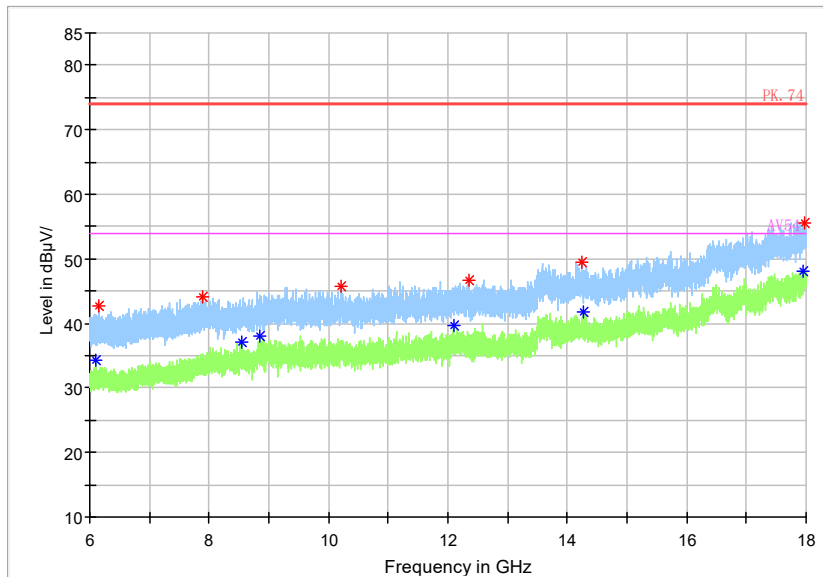

Frequency Range: 6GHz -18GHz  
 Detector: Av mode and PK mode  
 Modulation type: 802.11a

Full Spectrum

Frequency Range: 18GHz -40GHz  
Detector: Av mode and PK mode  
Modulation type: 802.11a

Full Spectrum

Frequency Range: 30MHz -1GHz  
Detector: QP mode  
Test Mode: 802.11n(HT20)

Full Spectrum

Frequency Range: 1GHz -3GHz  
 Detector: Av mode and PK mode  
 Modulation type: 802.11n(HT20)

Full Spectrum

Frequency Range: 3GHz -6GHz  
 Detector: Av mode and PK mode  
 Modulation type: 802.11n(HT20)

Full Spectrum

Frequency Range: 6GHz -18GHz  
Detector: Av mode and PK mode  
Modulation type: 802.11n(HT20)

Full Spectrum

\* Preview Result 2-AVG      \* Preview Result 1-PK+      \* Critical\_Freqs AVG  
\* Critical\_Freqs PK+      — PK.74      — AV54  
♦ Final\_Result PK+      ♦ Final\_Result AVG