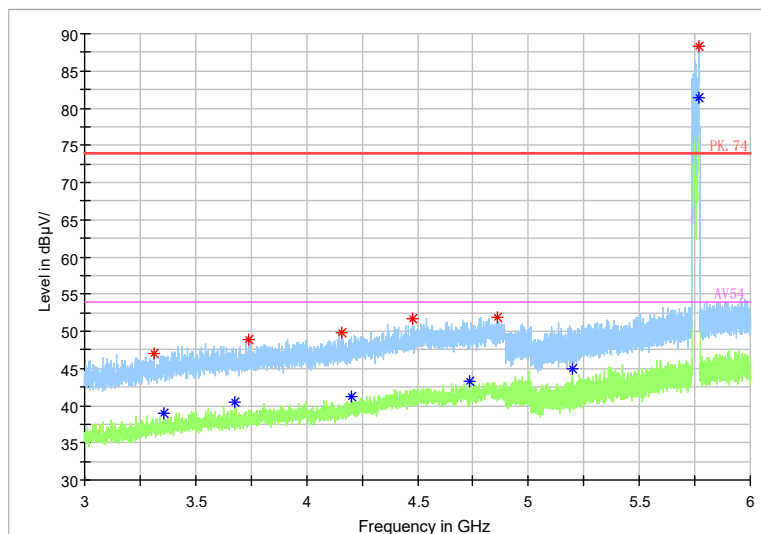

Full Spectrum

Frequency Range: 6GHz -18GHz  
 Detector: Av mode and PK mode  
 Modulation type: 802.11n(HT40)

Full Spectrum

Frequency Range: 18GHz -40GHz  
Detector: Av mode and PK mode  
Modulation type: 802.11n(HT40)

Full Spectrum

Frequency Range: 30MHz -1GHz  
Detector: QP mode  
Test Mode: 802.11ac(VHT40)

Full Spectrum

Frequency Range: 1GHz -3GHz  
 Detector: Av mode and PK mode  
 Test Mode: 802.11ac(VHT40)

Full Spectrum

Frequency Range: 3GHz -6GHz  
 Detector: Av mode and PK mode  
 Test Mode: 802.11ac(VHT40)

Full Spectrum

Frequency Range: 6GHz -18GHz  
 Detector: Av mode and PK mode  
 Test Mode: 802.11ac(VHT40)

Full Spectrum