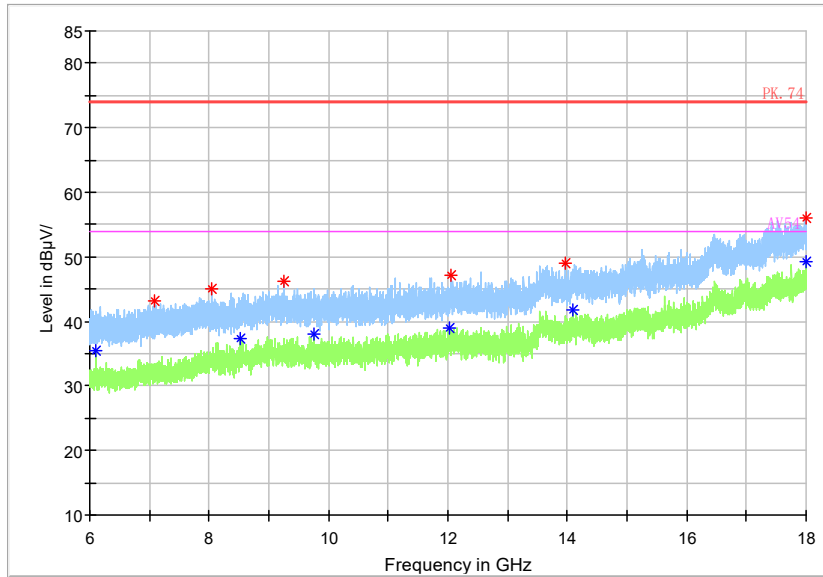

Full Spectrum

Frequency Range: 1GHz -3GHz  
 Detector: Av mode and PK mode  
 Modulation type: 802.11ax(HE20)

Full Spectrum

Frequency Range: 3GHz -6GHz  
 Detector: Av mode and PK mode  
 Modulation type: 802.11ax(HE20)

Full Spectrum

Frequency Range: 6GHz -18GHz  
Detector: Av mode and PK mode  
Modulation type: 802.11ax(HE20)

Full Spectrum

- \* Preview Result 2-AVG
- \* Preview Result 1-PK+
- \* Critical\_Freqs AVG
- \* Critical\_Freqs PK+
- \* PK.74
- \* AV54
- ♦ Final\_Result PK+
- ♦ Final\_Result AVG