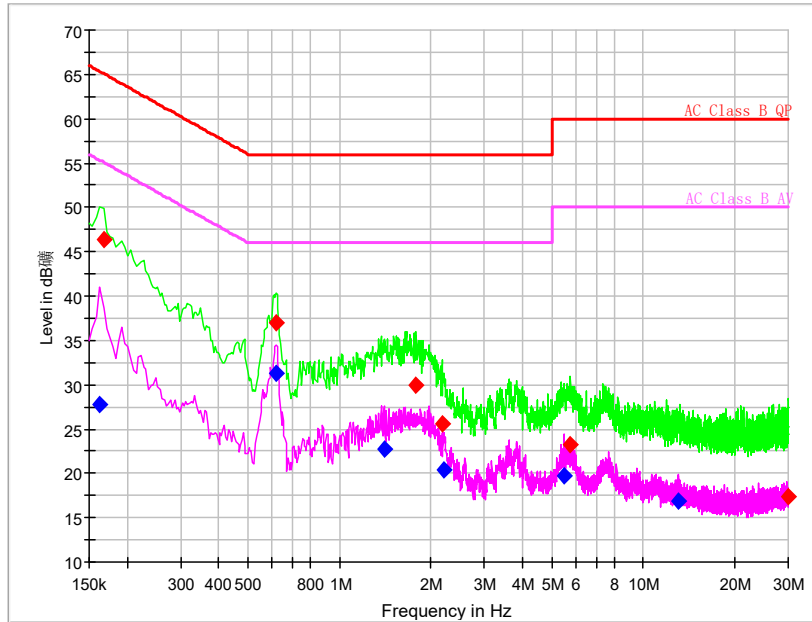

AC Power line Conducted Emission

A “reference path loss” Corr.(dB) is established and the $L_{cable+ATT+VDF}$ is the attenuation of “reference path loss”, and including the cable loss, the attenuation of the attenuator, the voltage division factor of AMN.

The measurement results are obtained as described below:

$P_{result} = P_{mea} + Corr.(dB)$

Sample calculation: $(27.83 \text{ dB}\mu\text{V}) = (-1.87 \text{ dB}\mu\text{V}) + (29.7 \text{ dB})$, the corresponding frequency is 0.162793MHz.

L+N Line

MEASUREMENT RESULT:

Frequency (MHz)	QuasiPeak (dBμV)	Average (dBμV)	Limit (dBμV)	Margin (dB)	Line	Corr. (dB)	Pmea QuasiPeak	Pmea Average
0.162793	---	27.83	55.32	27.49	L1	29.7	---	-1.87
0.167057	46.42	---	65.11	18.69	L1	29.7	16.72	---
0.619071	---	31.31	46.00	14.69	L1	29.7	---	1.61
0.619071	37.04	---	56.00	18.96	L1	29.7	7.34	---
1.399436	---	22.68	46.00	23.32	L1	29.8	---	-7.12
1.787486	29.96	---	56.00	26.04	L1	29.8	0.16	---
2.175536	25.52	---	56.00	30.48	L1	29.8	-4.28	---
2.213914	---	20.41	46.00	25.59	L1	29.8	---	-9.39
5.480357	---	19.74	50.00	30.26	N	29.8	---	-10.06
5.770329	23.18	---	60.00	36.82	L1	29.8	-6.62	---
12.976971	---	16.81	50.00	33.19	N	30.0	---	-13.19
29.842221	17.31	---	60.00	42.69	L1	30.4	-13.09	---

---The end of the test report---