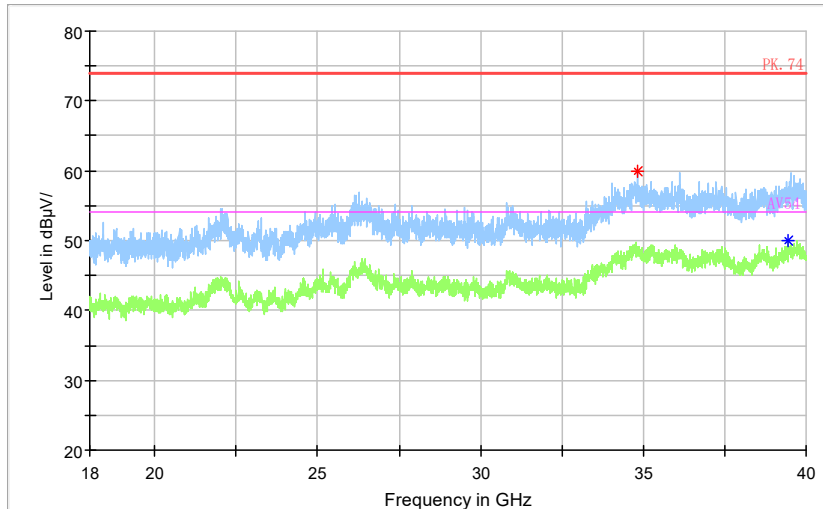

Frequency Range: 6GHz -18GHz  
Detector: Av mode and PK mode  
Test Mode: 802.11ac(VHT160)

Full Spectrum

Frequency Range: 18GHz -40GHz  
Detector: Av mode and PK mode  
Test Mode: 802.11ac(VHT160)

Full Spectrum

Frequency Range: 30MHz -1GHz  
Detector: QP mode  
Test Mode: 802.11ax(HE160)

Full Spectrum

Frequency Range: 1GHz -3GHz  
 Detector: Av mode and PK mode  
 Test Mode: 802.11ax(HE160)

Full Spectrum

Frequency Range: 3GHz -6GHz  
 Detector: Av mode and PK mode  
 Test Mode: 802.11ax(HE160)

Full Spectrum

Frequency Range: 6GHz -18GHz  
Detector: Av mode and PK mode  
Test Mode: 802.11ax(HE160)

Full Spectrum

- \* Preview Result 2-AVG
- \* Preview Result 1-PK+
- \* Critical\_Freqs AVG
- \* Critical\_Freqs PK+
- PK.74
- \* Critical\_Freqs AV54
- ◆ Final\_Result PK+
- ◆ Final\_Result AVG