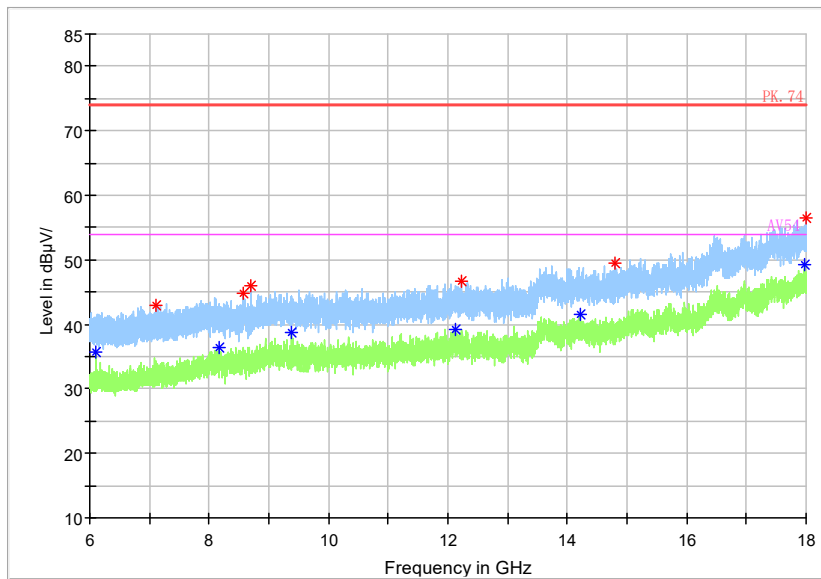

Full Spectrum

Frequency Range: 6GHz -18GHz  
 Detector: Av mode and PK mode  
 Test Mode: 802.11ax(HE80)

Full Spectrum

\* Preview Result 2-AVG      \* Preview Result 1-PK+      \* Critical\_Freqs AVG  
◆ Critical\_Freqs PK+      ◆ PK.74      ◆ AV54  
◆ Final\_Result PK+      ◆ Final\_Result AVG

Frequency Range: 18GHz -40GHz  
 Detector: Av mode and PK mode  
 Test Mode: 802.11ax(HE80)

Carrier frequency (MHz): 5250

Channel No.:50

Frequency Range: 30MHz -1GHz  
 Detector: QP mode  
 Test Mode: 802.11ac(VHT160)

Frequency Range: 1GHz -3GHz  
 Detector: Av mode and PK mode  
 Test Mode: 802.11ac(VHT160)

Full Spectrum

Frequency Range: 3GHz -6GHz  
Detector: Av mode and PK mode  
Test Mode: 802.11ac(VHT160)

Full Spectrum