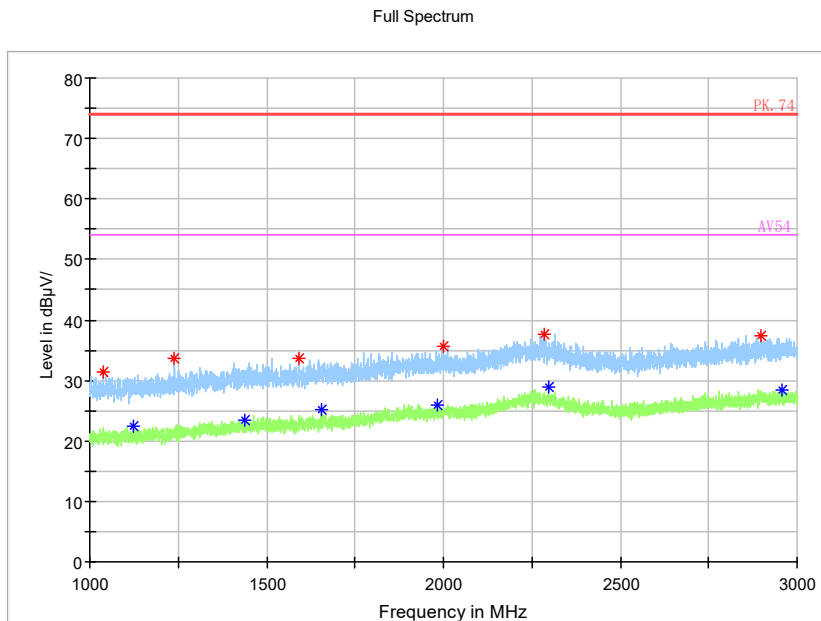

Frequency Range: 18GHz -40GHz  
Detector: Av mode and PK mode  
Test Mode: 802.11ax(HE160)

Carrier frequency (MHz): 5570

Channel No.:114

Frequency Range: 30MHz -1GHz  
 Detector: QP mode  
 Test Mode: 802.11ac(VHT160)