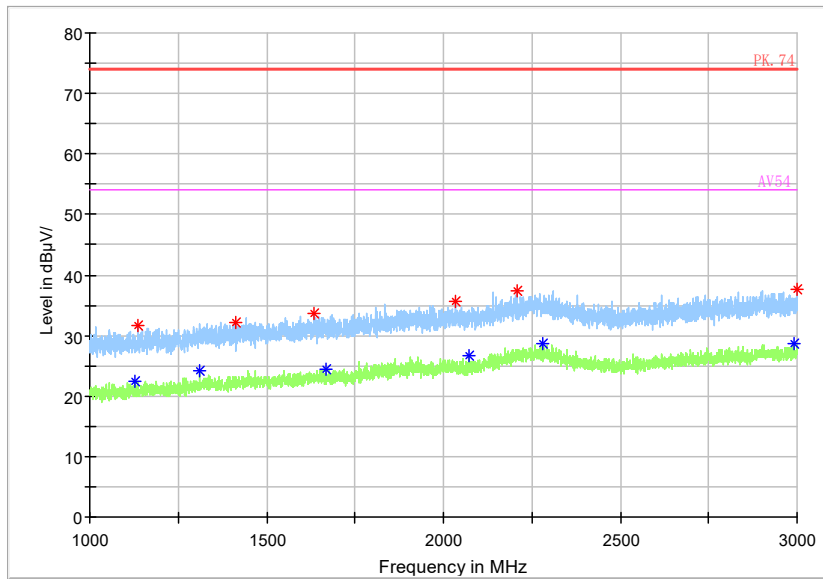

Frequency Range: 1GHz -3GHz  
 Detector: Av mode and PK mode  
 Test Mode: 802.11ac(VHT160)

Full Spectrum

Frequency Range: 3GHz -6GHz  
Detector: Av mode and PK mode  
Test Mode: 802.11ac(VHT160)

Full Spectrum

Frequency Range: 6GHz -18GHz  
Detector: Av mode and PK mode  
Test Mode: 802.11ac(VHT160)

Full Spectrum

Frequency Range: 18GHz -40GHz  
Detector: Av mode and PK mode  
Test Mode: 802.11ac(VHT160)

Full Spectrum

Frequency Range: 30MHz -1GHz  
Detector: QP mode  
Test Mode: 802.11ax(HE160)

Full Spectrum

Frequency Range: 1GHz -3GHz  
 Detector: Av mode and PK mode  
 Test Mode: 802.11ax(HE160)

Full Spectrum

Frequency Range: 3GHz -6GHz  
 Detector: Av mode and PK mode  
 Test Mode: 802.11ax(HE160)