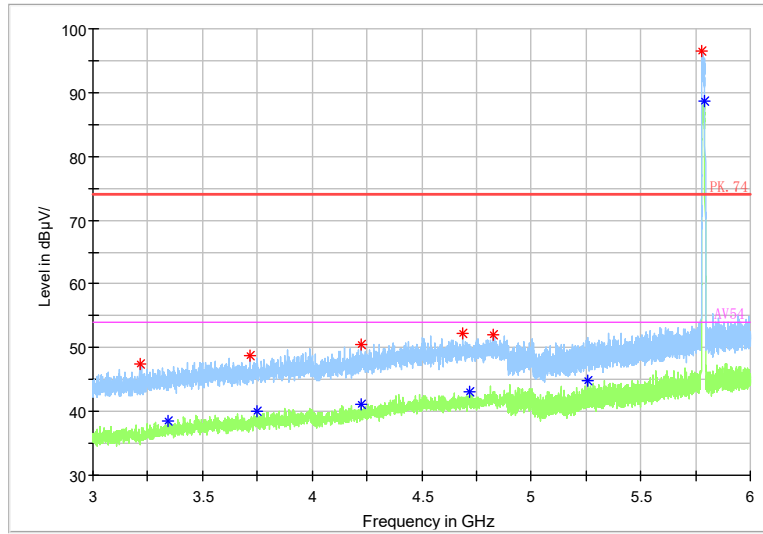

Full Spectrum

Frequency Range: 6GHz -18GHz  
Detector: Av mode and PK mode  
Modulation type: 802.11n(HT20)

Full Spectrum

\* Preview Result 2-AVG      \* Preview Result 1-PK+      \* Critical\_Freqs AVG  
\* Critical\_Freqs PK+      — PK.74      — AV54  
♦ Final\_Result PK+      ♦ Final\_Result AVG

Frequency Range: 18GHz -40GHz  
Detector: Av mode and PK mode  
Modulation type: 802.11n(HT20)

Full Spectrum

Frequency Range: 30MHz -1GHz  
 Detector: QP mode  
 Test Mode: 802.11ac(VHT20)

Full Spectrum

Frequency Range: 1GHz -3GHz  
 Detector: Av mode and PK mode  
 Test Mode: 802.11ac(VHT20)

Full Spectrum

Frequency Range: 3GHz -6GHz  
Detector: Av mode and PK mode  
Test Mode: 802.11ac(VHT20)

Full Spectrum

Frequency Range: 6GHz -18GHz  
Detector: Av mode and PK mode  
Test Mode: 802.11ac(VHT20)