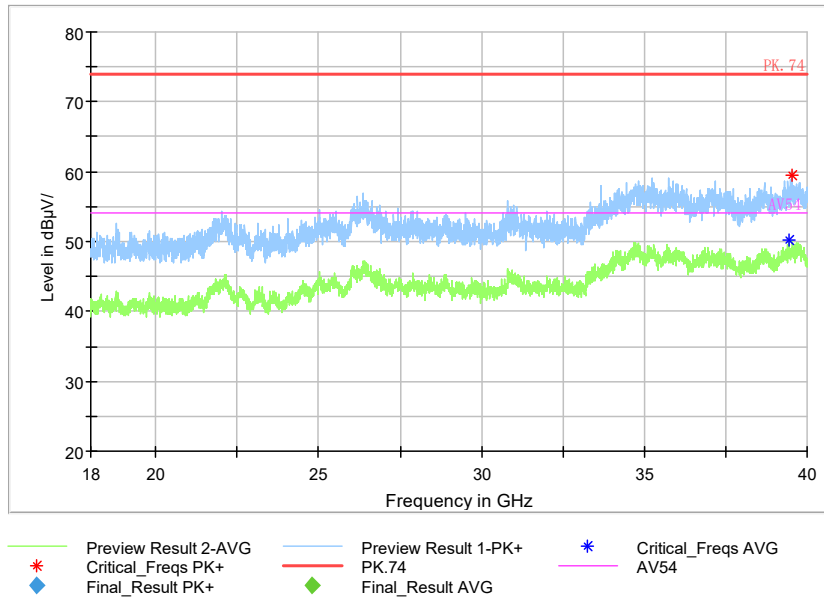

Frequency Range: 1GHz -3GHz  
 Detector: Av mode and PK mode  
 Modulation type: 802.11n(HT40)

Full Spectrum

Frequency Range: 3GHz -6GHz  
 Detector: Av mode and PK mode  
 Modulation type: 802.11n(HT40)

Full Spectrum

Frequency Range: 6GHz -18GHz  
 Detector: Av mode and PK mode  
 Modulation type: 802.11n(HT40)

Full Spectrum

Frequency Range: 18GHz -40GHz  
Detector: Av mode and PK mode  
Modulation type: 802.11n(HT40)