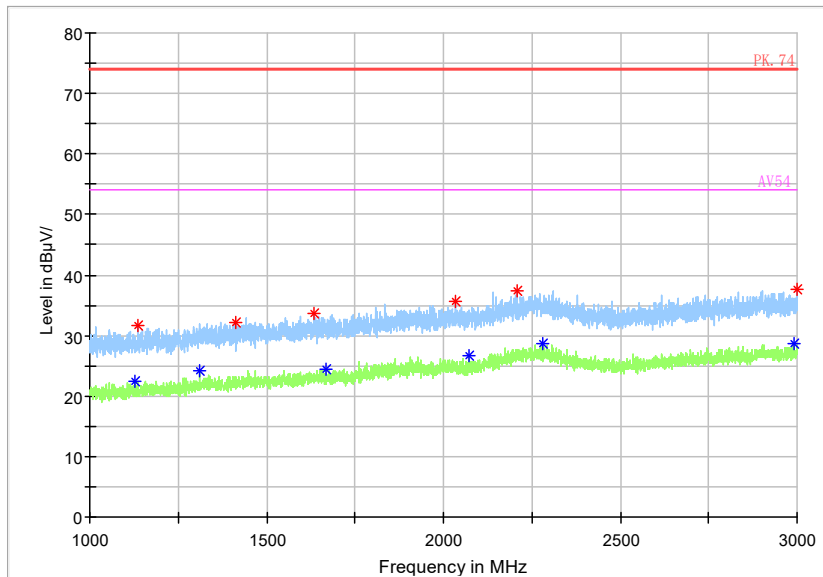

Full Spectrum

Frequency Range: 3GHz -6GHz  
Detector: Av mode and PK mode  
Test Mode: 802.11ac(VHT20)

Full Spectrum

Frequency Range: 6GHz -18GHz  
Detector: Av mode and PK mode  
Test Mode: 802.11ac(VHT20)

Full Spectrum

Frequency Range: 18GHz -40GHz  
Detector: Av mode and PK mode  
Test Mode: 802.11ac(VHT20)

Full Spectrum

Frequency Range: 30MHz -1GHz  
Detector: QP mode  
Test Mode: 802.11ax(HE20)

Full Spectrum

Frequency Range: 1GHz -3GHz  
 Detector: Av mode and PK mode  
 Test Mode: 802.11ax(HE20)

Full Spectrum

Frequency Range: 3GHz -6GHz  
 Detector: Av mode and PK mode  
 Test Mode: 802.11ax(HE20)

Full Spectrum