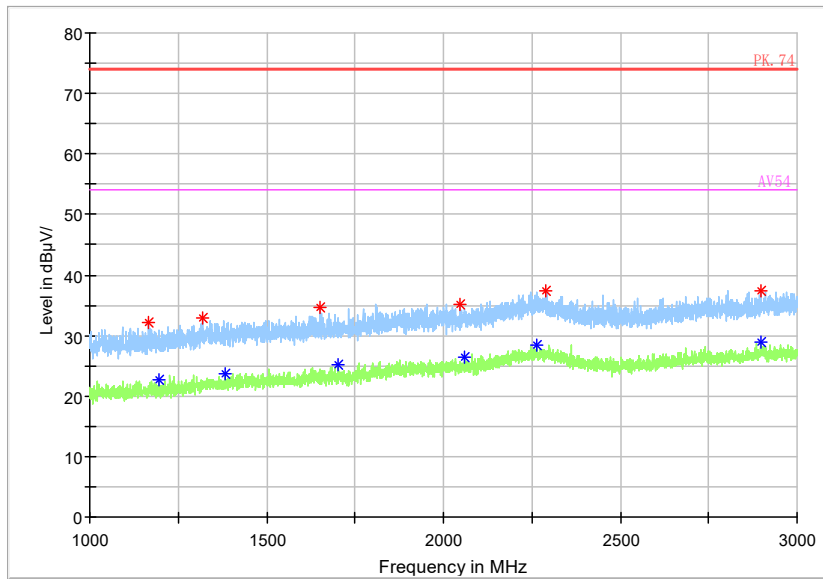

Full Spectrum

Frequency Range: 1GHz -3GHz
Detector: Av mode and PK mode
Test Mode: 802.11ac(VHT40)