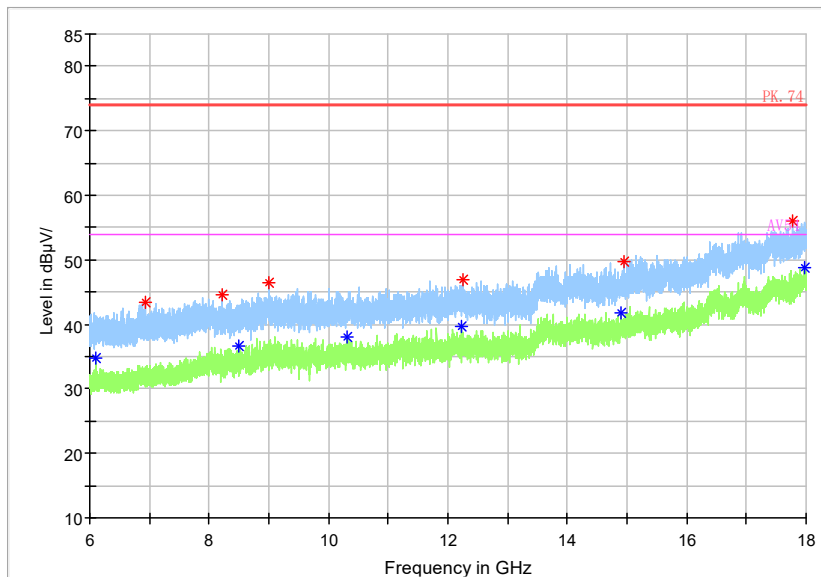

- \* Preview Result 2-AVG
- \* Preview Result 1-PK+
- \* Critical\_Freqs AVG
- \* Critical\_Freqs PK+
- PK.74
- \* AV54
- ♦ Final\_Result PK+
- ♦ Final\_Result AVG

Frequency Range: 18GHz -40GHz  
 Detector: Av mode and PK mode  
 Test Mode: 802.11ac(VHT40)

Full Spectrum

Frequency Range: 30MHz -1GHz  
 Detector: QP mode  
 Test Mode: 802.11ax(HE40)

Full Spectrum

Frequency Range: 1GHz -3GHz  
 Detector: Av mode and PK mode  
 Test Mode: 802.11ax(HE40)

Full Spectrum

Frequency Range: 3GHz -6GHz  
Detector: Av mode and PK mode  
Test Mode: 802.11ax(HE40)

Full Spectrum

Frequency Range: 6GHz -18GHz  
Detector: Av mode and PK mode  
Test Mode: 802.11ax(HE40)

Full Spectrum