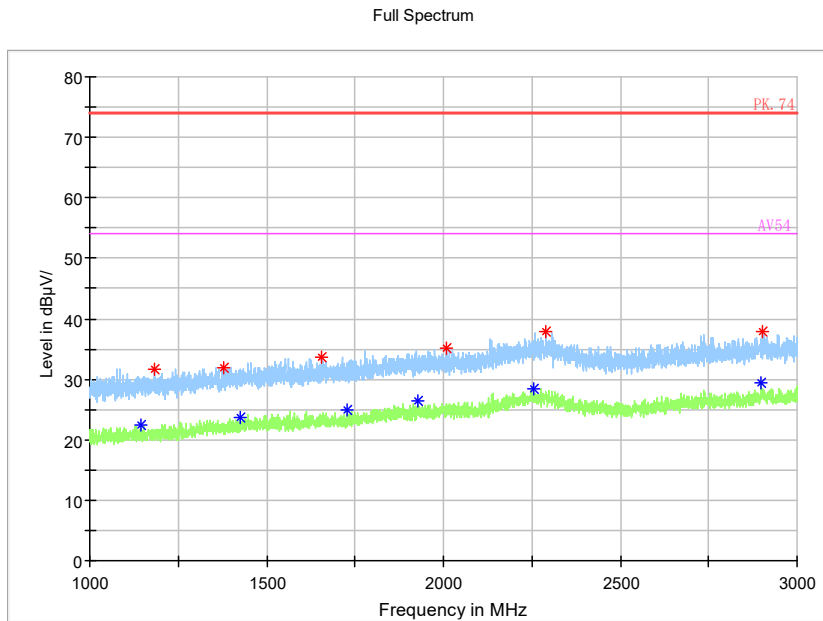

Frequency Range: 1GHz -3GHz
Detector: Av mode and PK mode
Modulation type: 802.11a