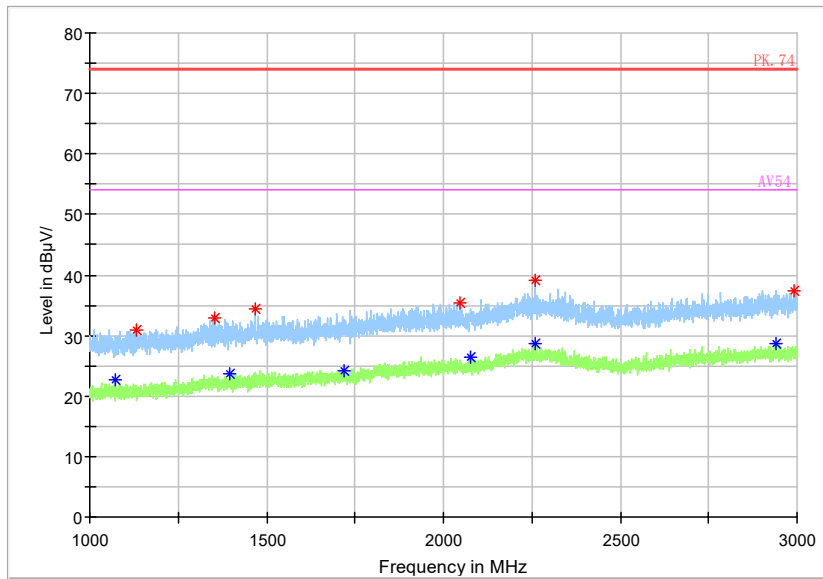

Full Spectrum

Frequency Range: 1GHz -3GHz
Detector: Av mode and PK mode
Test Mode: 802.11ax(HE80)