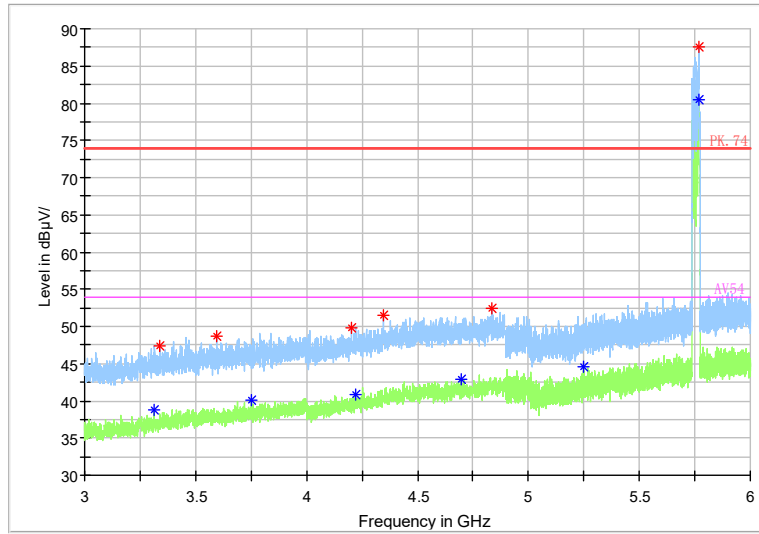

- \* Preview Result 2-AVG
- \* Preview Result 1-PK+
- \* Critical\_Freqs AVG
- \* Critical\_Freqs PK+
- PK.74
- \* AV54
- ♦ Final\_Result PK+
- ♦ Final\_Result AVG

Frequency Range: 18GHz -40GHz  
 Detector: Av mode and PK mode  
 Test Mode: 802.11ac(VHT40)

Full Spectrum

Frequency Range: 30MHz -1GHz  
 Detector: QP mode  
 Test Mode: 802.11ax(HE40)

Full Spectrum

Frequency Range: 1GHz -3GHz  
 Detector: Av mode and PK mode  
 Test Mode: 802.11ax(HE40)

Full Spectrum

Frequency Range: 3GHz -6GHz  
Detector: Av mode and PK mode  
Test Mode: 802.11ax(HE40)

Full Spectrum

Frequency Range: 6GHz -18GHz  
Detector: Av mode and PK mode  
Test Mode: 802.11ax(HE40)

Full Spectrum