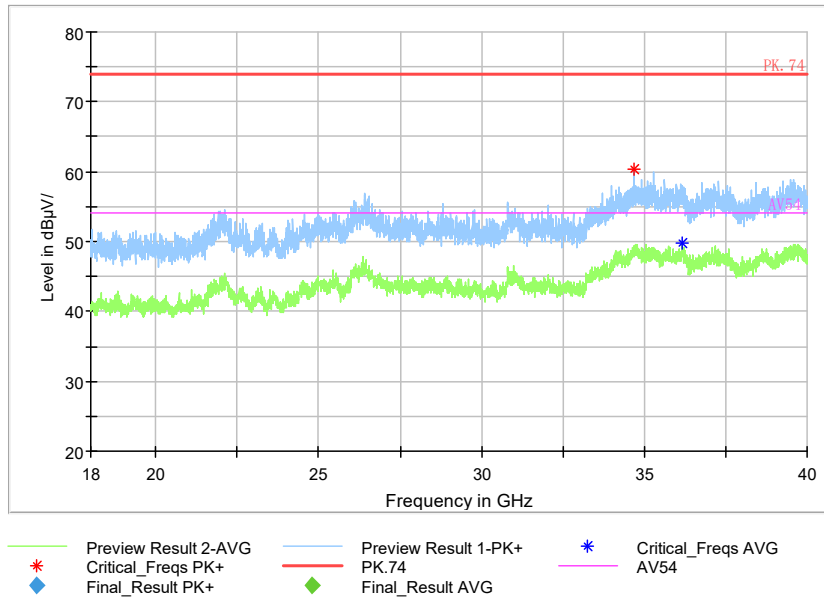

Full Spectrum

Frequency Range: 18GHz -40GHz  
 Detector: Av mode and PK mode  
 Modulation type: 802.11ax(HE40)

Carrier frequency (MHz): 5775  
Channel No.:155

Frequency Range: 30MHz -1GHz  
Detector: QP mode  
Test Mode: 802.11ac(VHT80)

Frequency Range: 1GHz -3GHz  
Detector: Av mode and PK mode  
Test Mode: 802.11ac(VHT80)

Full Spectrum

Frequency Range: 3GHz -6GHz  
 Detector: Av mode and PK mode  
 Test Mode: 802.11ac(VHT80)

Full Spectrum

Frequency Range: 6GHz -18GHz  
 Detector: Av mode and PK mode  
 Test Mode: 802.11ac(VHT80)

Full Spectrum

Frequency Range: 18GHz -40GHz  
 Detector: Av mode and PK mode  
 Test Mode: 802.11ac(VHT80)

Full Spectrum