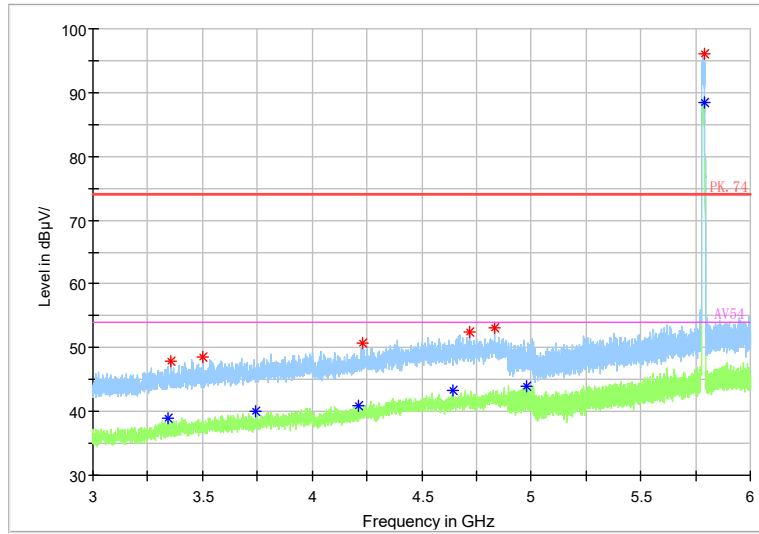

Full Spectrum

Frequency Range: 6GHz -18GHz  
Detector: Av mode and PK mode  
Modulation type: 802.11ax(HE20)

Full Spectrum

- \* Preview Result 2-AVG
- \* Preview Result 1-PK+
- \* Critical\_Freqs AVG
- \* Critical\_Freqs PK+
- \* PK.74
- \* AV54
- ♦ Final\_Result PK+
- ♦ Final\_Result AVG

Frequency Range: 18GHz -40GHz  
Detector: Av mode and PK mode  
Modulation type: 802.11ax(HE20)

Carrier frequency (MHz): 5785  
 Channel No.: 157

Frequency Range: 30MHz -1GHz  
 Detector: QP mode  
 Test Mode: 802.11a

Frequency Range: 1GHz -3GHz  
 Detector: Av mode and PK mode  
 Modulation type: 802.11a

Full Spectrum

Frequency Range: 3GHz -6GHz  
 Detector: Av mode and PK mode  
 Modulation type: 802.11a

Full Spectrum