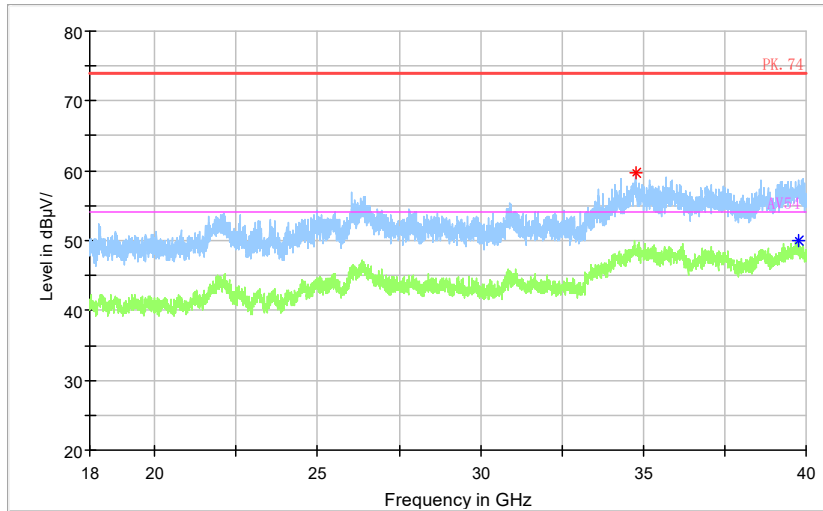

Full Spectrum

Frequency Range: 6GHz -18GHz  
 Detector: Av mode and PK mode  
 Modulation type: 802.11ac(VHT160)

Full Spectrum

Frequency Range: 18GHz -40GHz  
Detector: Av mode and PK mode  
Modulation type: 802.11ac(VHT160)

Full Spectrum

Frequency Range: 30MHz -1GHz  
Detector: QP mode  
Test Mode: 802.11ax(HE160)

Full Spectrum

Frequency Range: 1GHz -3GHz  
 Detector: Av mode and PK mode  
 Test Mode: 802.11ax(HE160)

Full Spectrum

Frequency Range: 3GHz -6GHz  
 Detector: Av mode and PK mode  
 Test Mode: 802.11ax(HE160)

Full Spectrum

Frequency Range: 6GHz -18GHz  
Detector: Av mode and PK mode  
Test Mode: 802.11ax(HE160)

Full Spectrum