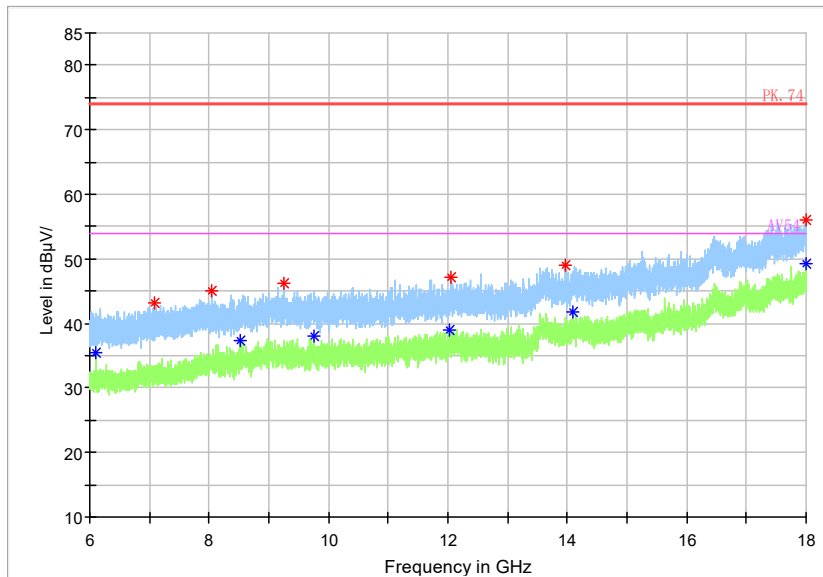

Frequency Range: 6GHz -18GHz  
Detector: Av mode and PK mode  
Modulation type: 802.11a

Full Spectrum

Frequency Range: 18GHz -40GHz  
 Detector: Av mode and PK mode  
 Modulation type: 802.11a

Full Spectrum

Frequency Range: 30MHz -1GHz  
 Detector: QP mode  
 Test Mode: 802.11n(HT20)

Full Spectrum

Frequency Range: 1GHz -3GHz  
 Detector: Av mode and PK mode  
 Modulation type: 802.11n(HT20)

Full Spectrum

Frequency Range: 3GHz -6GHz  
 Detector: Av mode and PK mode  
 Modulation type: 802.11n(HT20)

Full Spectrum

Frequency Range: 6GHz -18GHz  
Detector: Av mode and PK mode  
Modulation type: 802.11n(HT20)

Full Spectrum

- \* Preview Result 2-AVG
- \* Preview Result 1-PK+
- \* Critical\_Freqs AVG
- \* Critical\_Freqs PK+
- PK.74
- AV54
- ◆ Final\_Result PK+
- ◆ Final\_Result AVG