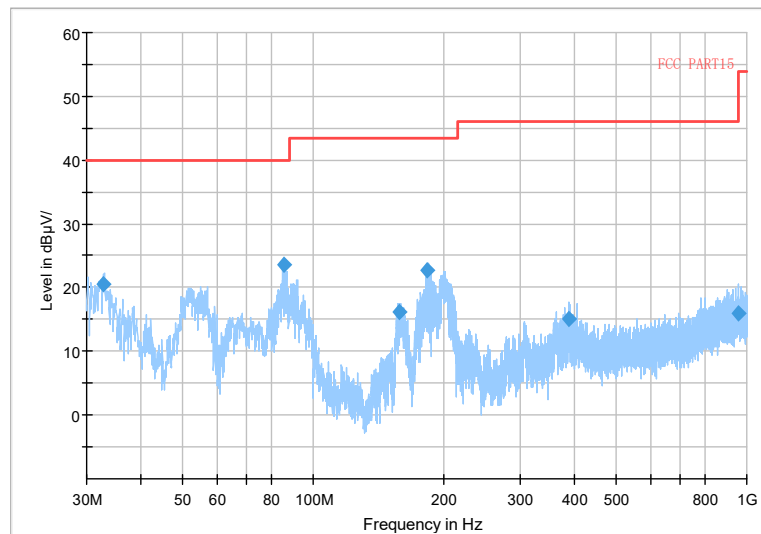

Frequency Range: 18GHz -40GHz  
 Detector: Av mode and PK mode  
 Test Mode: 802.11ax(HE80)

Carrier frequency (MHz): 5250

Channel No.:50

Frequency Range: 30MHz -1GHz  
 Detector: QP mode  
 Test Mode: 802.11ac(VHT160)

Frequency Range: 1GHz -3GHz  
 Detector: Av mode and PK mode  
 Test Mode: 802.11ac(VHT160)

Full Spectrum

Frequency Range: 3GHz -6GHz  
Detector: Av mode and PK mode  
Test Mode: 802.11ac(VHT160)

Full Spectrum

Frequency Range: 6GHz -18GHz  
Detector: Av mode and PK mode  
Test Mode: 802.11ac(VHT160)

Full Spectrum

Frequency Range: 18GHz -40GHz  
Detector: Av mode and PK mode  
Test Mode: 802.11ac(VHT160)

Full Spectrum