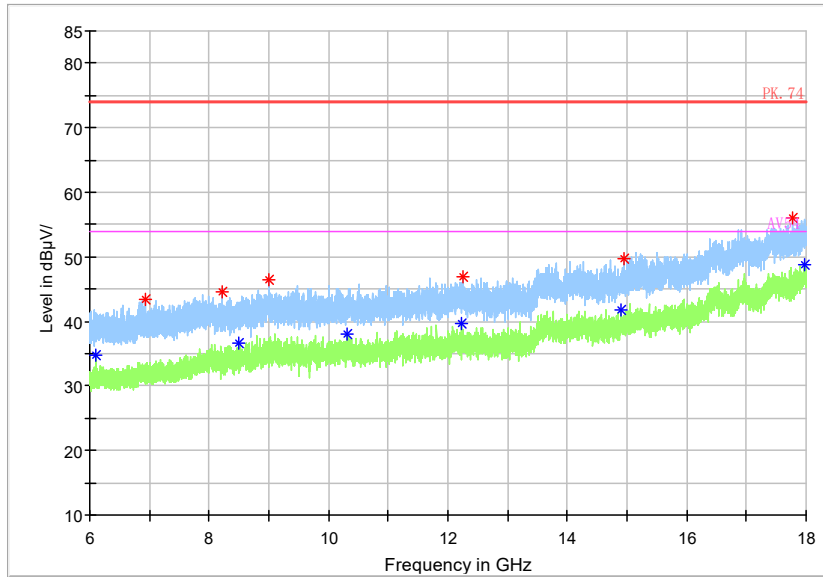

Full Spectrum

Frequency Range: 6GHz -18GHz  
 Detector: Av mode and PK mode  
 Modulation type: 802.11ac(VHT160)

Full Spectrum

Frequency Range: 18GHz -40GHz  
Detector: Av mode and PK mode  
Modulation type: 802.11ac(VHT160)

Full Spectrum

Frequency Range: 30MHz -1GHz  
Detector: QP mode  
Test Mode: 802.11ax(HE160)

Full Spectrum

Frequency Range: 1GHz -3GHz  
 Detector: Av mode and PK mode  
 Test Mode: 802.11ax(HE160)

Full Spectrum

Frequency Range: 3GHz -6GHz  
 Detector: Av mode and PK mode  
 Test Mode: 802.11ax(HE160)

Full Spectrum

Frequency Range: 6GHz -18GHz  
Detector: Av mode and PK mode  
Test Mode: 802.11ax(HE160)

Full Spectrum