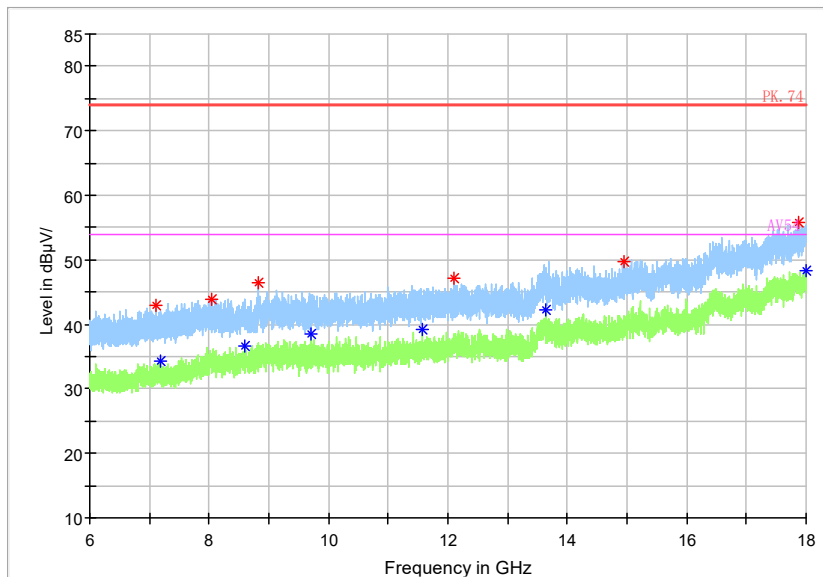

Full Spectrum

Frequency Range: 6GHz -18GHz  
 Detector: Av mode and PK mode  
 Modulation type: 802.11n(HT20)

Full Spectrum

- \* Preview Result 2-AVG
- \* Preview Result 1-PK+
- \* Critical\_Freqs AVG
- \* Critical\_Freqs PK+
- PK.74
- \* AV54
- ♦ Final\_Result PK+
- ♦ Final\_Result AVG

Frequency Range: 18GHz -40GHz  
 Detector: Av mode and PK mode  
 Modulation type: 802.11n(HT20)

Full Spectrum

Frequency Range: 30MHz -1GHz  
 Detector: QP mode  
 Test Mode: 802.11ac(VHT20)

Full Spectrum

Frequency Range: 1GHz -3GHz  
 Detector: Av mode and PK mode  
 Test Mode: 802.11ac(VHT20)

Full Spectrum

Frequency Range: 3GHz -6GHz  
Detector: Av mode and PK mode  
Test Mode: 802.11ac(VHT20)

Full Spectrum