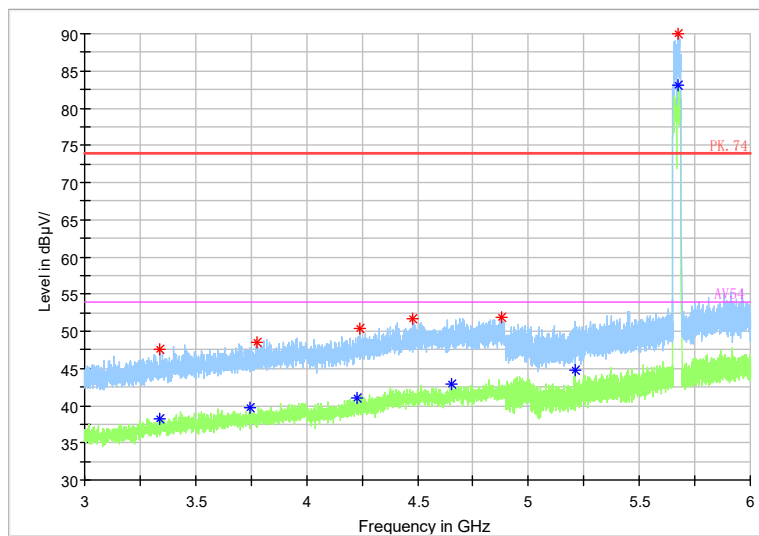

◆ Preview Result 2-AVG     ◆ Preview Result 1-PK+     \* Critical\_Freqs AVG  
\* Critical\_Freqs PK+     ◆ Final\_Result PK+     ◆ Final\_Result AVG     ◆ Critical\_Freqs AV54

Frequency Range: 6GHz -18GHz  
Detector: Av mode and PK mode  
Modulation type: 802.11n(HT40)

Full Spectrum

Frequency Range: 18GHz -40GHz  
 Detector: Av mode and PK mode  
 Modulation type: 802.11n(HT40)

Full Spectrum

Frequency Range: 30MHz -1GHz  
 Detector: QP mode  
 Test Mode: 802.11ac(VHT40)

Full Spectrum

Frequency Range: 1GHz -3GHz  
Detector: Av mode and PK mode  
Test Mode: 802.11ac(VHT40)

Full Spectrum

Frequency Range: 3GHz -6GHz  
Detector: Av mode and PK mode  
Test Mode: 802.11ac(VHT40)