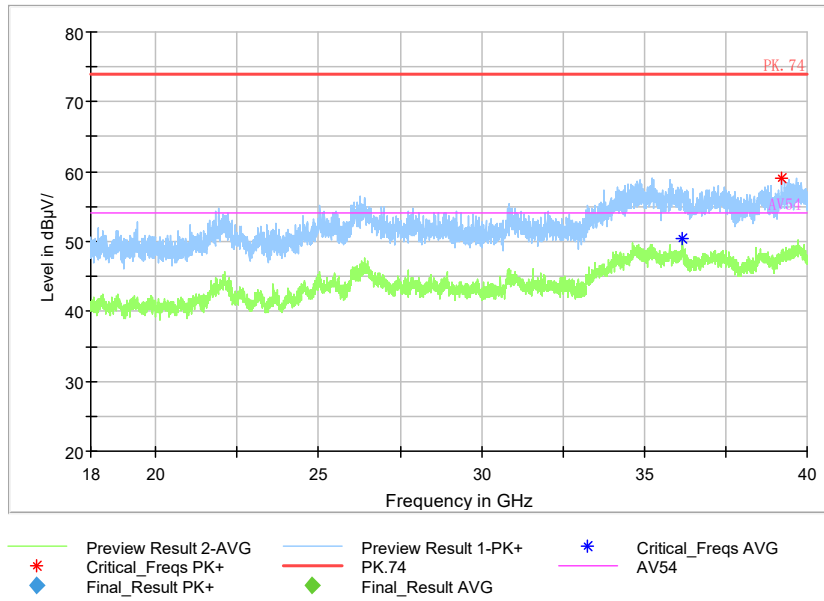

Full Spectrum

Frequency Range: 18GHz -40GHz
Detector: Av mode and PK mode
Modulation type: 802.11n(HT40)