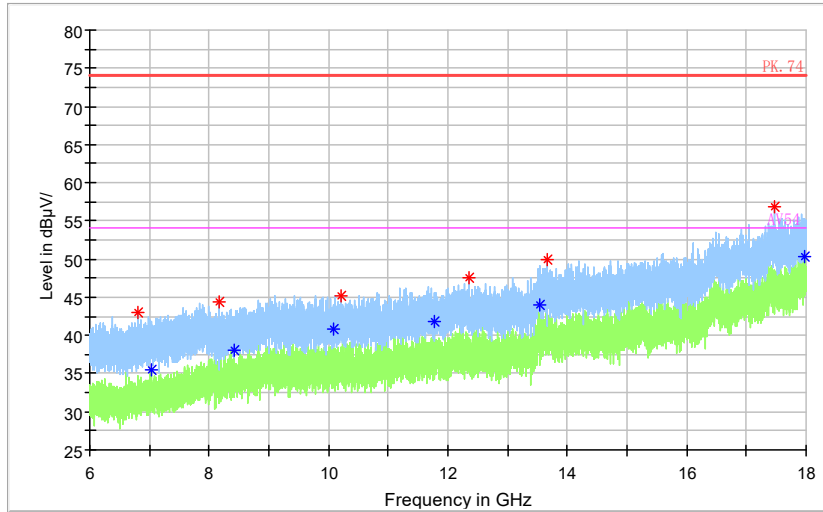

- ◆ Preview Result 2-AVG
- ◆ Critical\_Freqs PK+
- ◆ Final\_Result PK+
- Preview Result 1-PK+
- PK.74
- ◆ Final\_Result AVG
- Critical\_Freqs AVG
- AV54

Frequency Range: 6GHz -18GHz  
Detector: Av mode and PK mode  
Modulation type: 802.11n(HT40)

Full Spectrum

Frequency Range: 18GHz -40GHz  
Detector: Av mode and PK mode  
Modulation type: 802.11n(HT40)

Full Spectrum

Frequency Range: 30MHz -1GHz  
Detector: QP mode  
Test Mode: 802.11ac(VHT40)

Full Spectrum

Frequency Range: 1GHz -3GHz  
Detector: Av mode and PK mode  
Test Mode: 802.11ac(VHT40)

Full Spectrum

Frequency Range: 3GHz -6GHz  
Detector: Av mode and PK mode  
Test Mode: 802.11ac(VHT40)

Full Spectrum