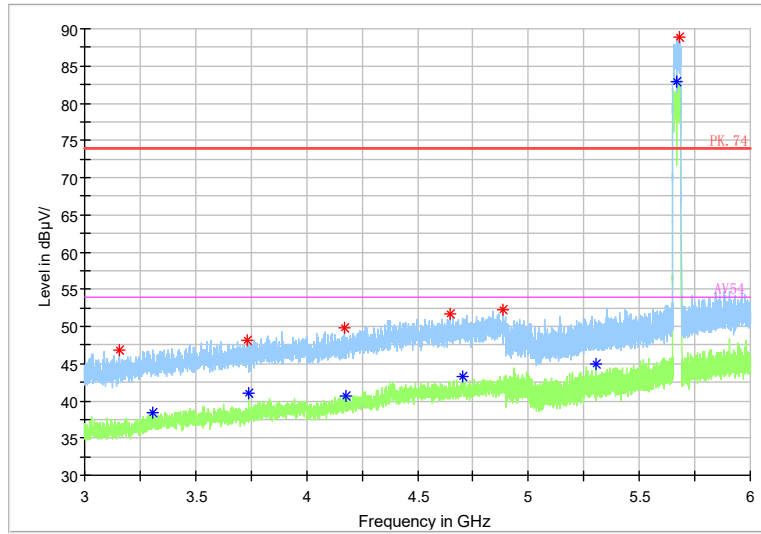

Full Spectrum

— Preview Result 2-AVG     — Preview Result 1-PK+     \* Critical\_Freqs AVG  
\* Critical\_Freqs PK+     — PK.74     — AV54  
◆ Final\_Result PK+     ◆ Final\_Result AVG

Frequency Range: 18GHz -40GHz  
Detector: Av mode and PK mode  
Test Mode: 802.11ac(VHT40)

Full Spectrum

Frequency Range: 30MHz -1GHz  
 Detector: QP mode  
 Test Mode: 802.11ax(HE40)

Full Spectrum

Frequency Range: 1GHz -3GHz  
 Detector: Av mode and PK mode  
 Modulation type: 802.11ax(HE40)

Full Spectrum

Frequency Range: 3GHz -6GHz  
 Detector: Av mode and PK mode  
 Modulation type: 802.11ax(HE40)

Full Spectrum

Frequency Range: 6GHz -18GHz  
 Detector: Av mode and PK mode  
 Modulation type: 802.11ax(HE40)