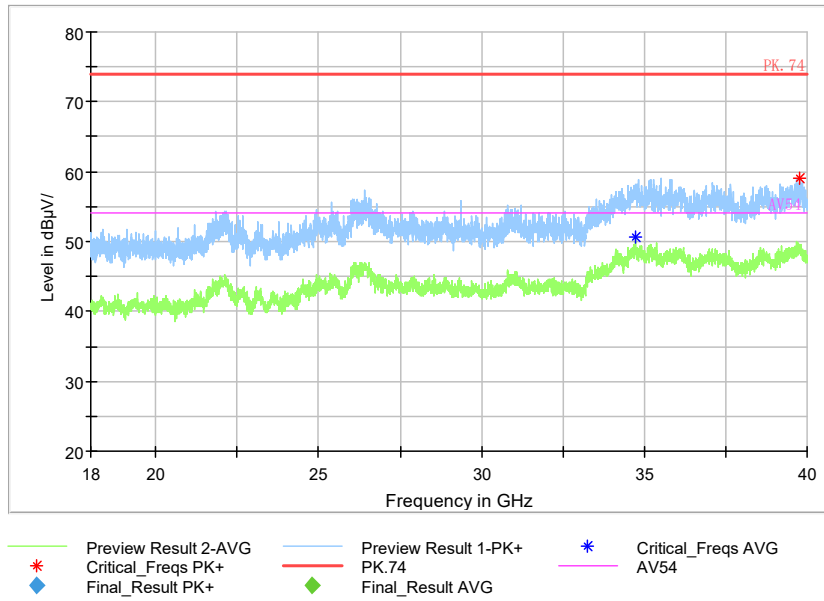

Full Spectrum

Frequency Range: 18GHz -40GHz
Detector: Av mode and PK mode
Modulation type: 802.11n(HT40)