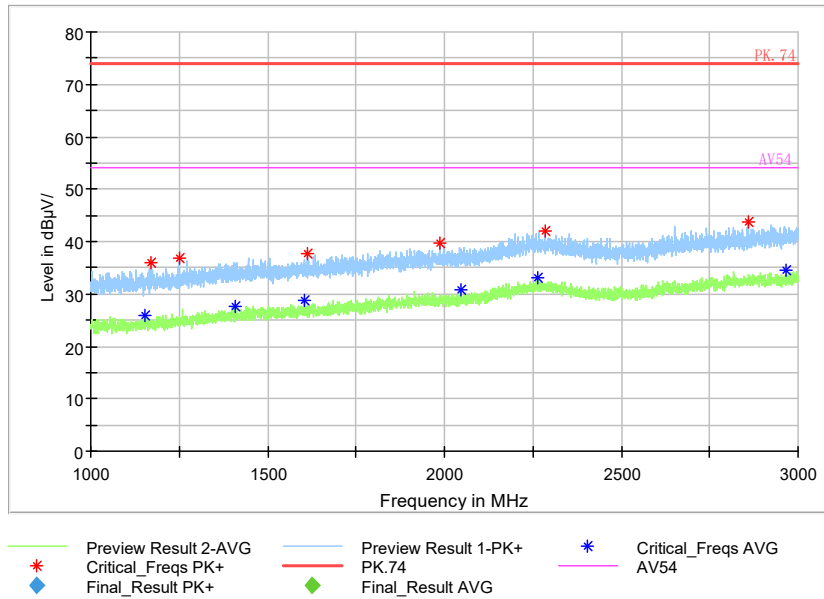

◆ Preview Result 2-AVG     ◆ Preview Result 1-PK+     \* Critical\_Freqs AVG  
\* Critical\_Freqs PK+     ◆ Final\_Result PK+     ◆ Final\_Result AVG     ◆ Critical\_Freqs AV54

Frequency Range: 6GHz -18GHz  
Detector: Av mode and PK mode  
Modulation type: 802.11n(HT40)

Full Spectrum

Frequency Range: 18GHz -40GHz  
 Detector: Av mode and PK mode  
 Modulation type: 802.11n(HT40)

Full Spectrum

Frequency Range: 30MHz -1GHz  
 Detector: QP mode  
 Test Mode: 802.11ac(VHT40)

Full Spectrum

Frequency Range: 1GHz -3GHz  
Detector: Av mode and PK mode  
Test Mode: 802.11ac(VHT40)

Full Spectrum

Frequency Range: 3GHz -6GHz  
Detector: Av mode and PK mode  
Test Mode: 802.11ac(VHT40)