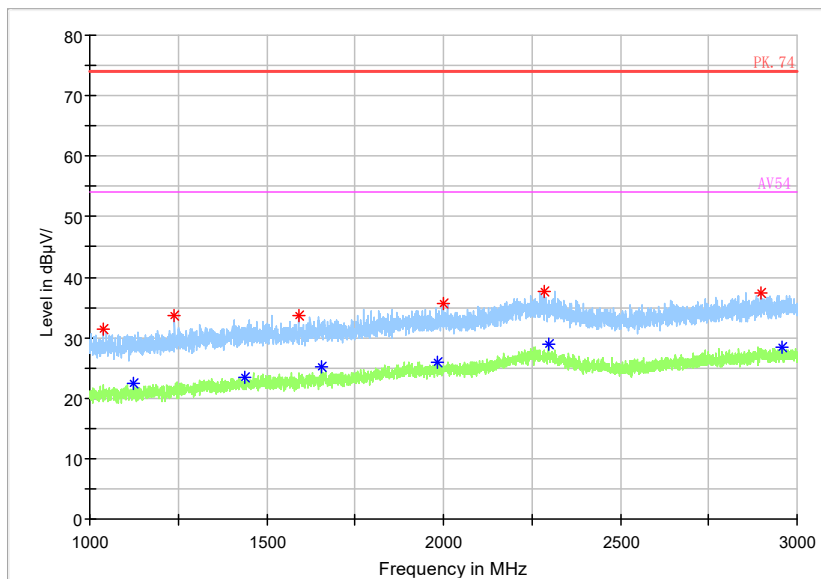

Full Spectrum

— Preview Result 2-AVG     — Preview Result 1-PK+     \* Critical\_Freqs AVG  
\* Critical\_Freqs PK+     — PK.74     — AV54  
◆ Final\_Result PK+     ◆ Final\_Result AVG

Frequency Range: 6GHz -18GHz  
Detector: Av mode and PK mode  
Test Mode: 802.11ac(VHT80)

Full Spectrum

— Preview Result 2-AVG     — Preview Result 1-PK+     \* Critical\_Freqs AVG  
\* Critical\_Freqs PK+     — PK.74     — AV54  
◆ Final\_Result PK+     ◆ Final\_Result AVG

Frequency Range: 18GHz -40GHz  
Detector: Av mode and PK mode  
Test Mode: 802.11ac(VHT80)

Full Spectrum

Frequency Range: 30MHz -1GHz  
 Detector: QP mode  
 Test Mode: 802.11ax(HE80)

Full Spectrum

Frequency Range: 1GHz -3GHz  
 Detector: Av mode and PK mode  
 Modulation type: 802.11ax(HE80)

Full Spectrum