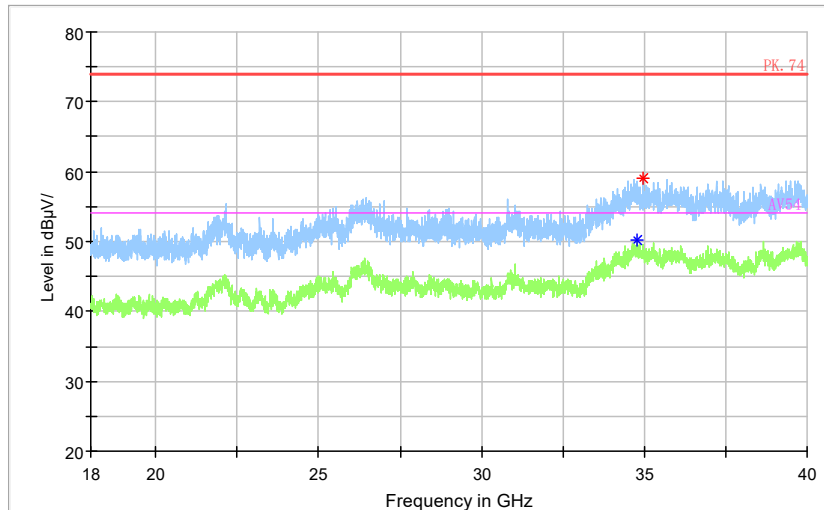

Full Spectrum

Frequency Range: 3GHz -6GHz  
Detector: Av mode and PK mode  
Test Mode: 802.11ax(HE40)

Full Spectrum

Frequency Range: 6GHz -18GHz  
Detector: Av mode and PK mode  
Test Mode: 802.11ax(HE40)

Full Spectrum

- ◆ Preview Result 2-AVG
- ◆ Preview Result 1-PK+
- ◆ Critical\_Freqs PK+
- ◆ PK.74
- ◆ Critical\_Freqs AVG AV54
- ◆ Final\_Result AVG
- ◆ Final\_Result PK+

Frequency Range: 18GHz -40GHz  
 Detector: Av mode and PK mode  
 Test Mode: 802.11ax(HE40)