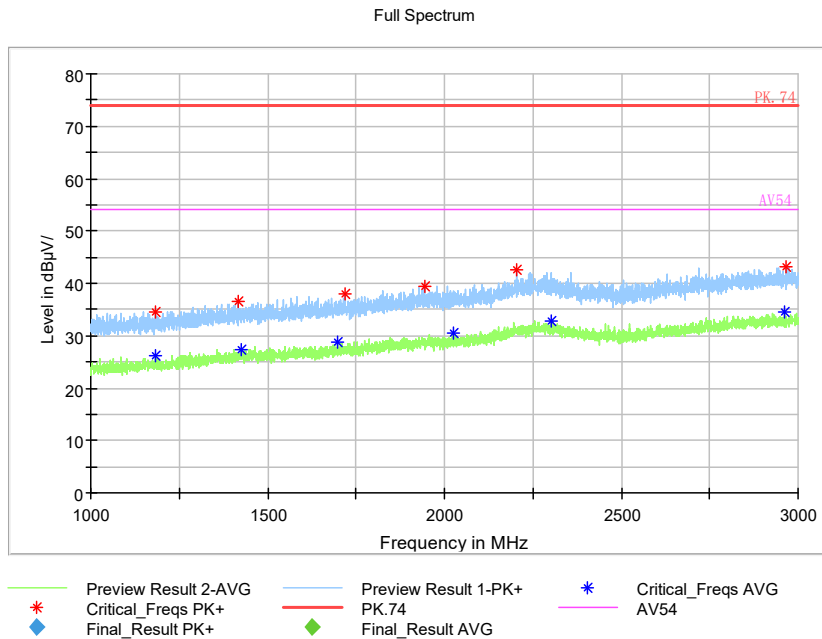

Frequency Range: 1GHz -3GHz
Detector: Av mode and PK mode
Modulation type: 802.11n(HT40)