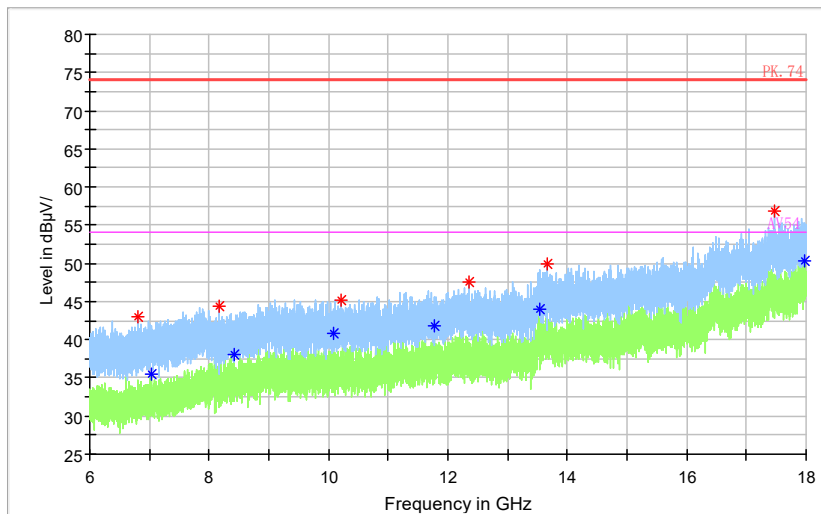

Full Spectrum

- ◆ Preview Result 2-AVG
- ◆ Preview Result 1-PK+
- ◆ Critical\_Freqs PK+
- ◆ PK.74
- ◆ Critical\_Freqs AVG AV54
- ◆ Final\_Result AVG
- ◆ Final\_Result PK+

Frequency Range: 18GHz -40GHz  
 Detector: Av mode and PK mode  
 Test Mode: 802.11ax(HE40)

Carrier frequency (MHz): 5710  
Channel No.:142

Full Spectrum

Frequency Range: 30MHz -1GHz  
Detector: QP mode  
Test Mode: 802.11n(HT40)

Full Spectrum

- Preview Result 2-AVG
- Preview Result 1-PK+
- \* Critical\_Freqs PK+
- PK.74
- AV54
- ◆ Final\_Result PK+
- ◆ Final\_Result AVG
- \* Critical\_Freqs AVG

Frequency Range: 1GHz -3GHz  
Detector: Av mode and PK mode  
Modulation type: 802.11n(HT40)

Full Spectrum

Frequency Range: 3GHz -6GHz  
Detector: Av mode and PK mode  
Modulation type: 802.11n(HT40)

Full Spectrum