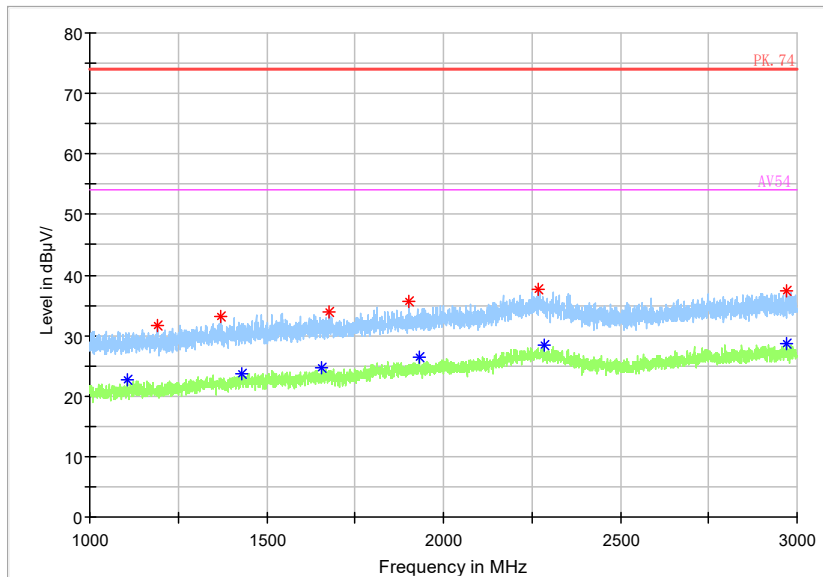

Full Spectrum

Frequency Range: 1GHz -3GHz
Detector: Av mode and PK mode
Modulation type: 802.11n(HT20)