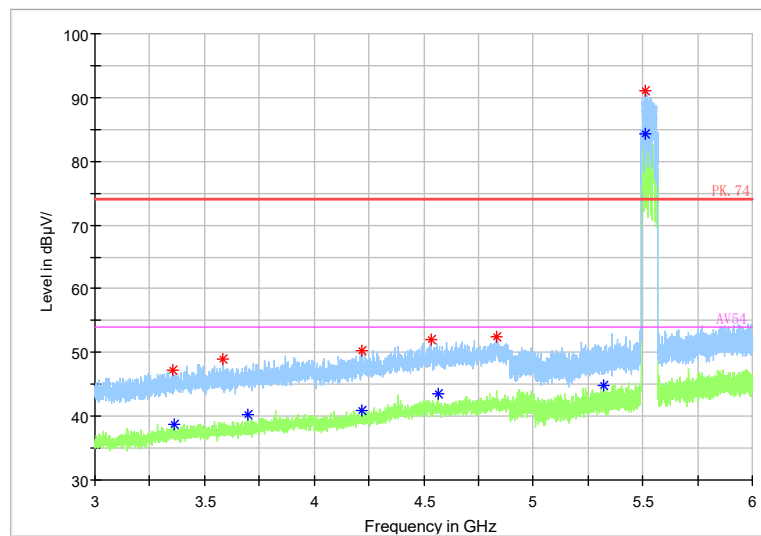

Frequency Range: 3GHz -6GHz  
 Detector: Av mode and PK mode  
 Modulation type: 802.11ax(HE40)

Full Spectrum

Frequency Range: 6GHz -18GHz  
 Detector: Av mode and PK mode  
 Modulation type: 802.11ax(HE40)

Full Spectrum

Frequency Range: 18GHz -40GHz  
Detector: Av mode and PK mode  
Modulation type: 802.11ax(HE40)

Carrier frequency (MHz): 5530  
Channel No.:106

Full Spectrum

Frequency Range: 30MHz -1GHz  
Detector: QP mode  
Test Mode: 802.11ac(VHT80)

Full Spectrum

Frequency Range: 1GHz -3GHz  
Detector: Av mode and PK mode  
Test Mode: 802.11ac(VHT80)

Full Spectrum

Frequency Range: 3GHz -6GHz  
Detector: Av mode and PK mode  
Test Mode: 802.11ac(VHT80)