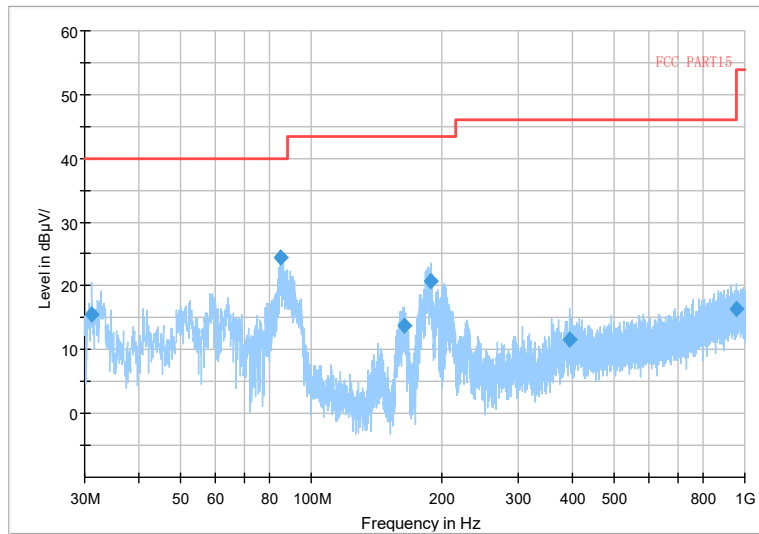

Full Spectrum

Frequency Range: 30MHz -1GHz
Detector: QP mode
Test Mode: 802.11ax(HE80)