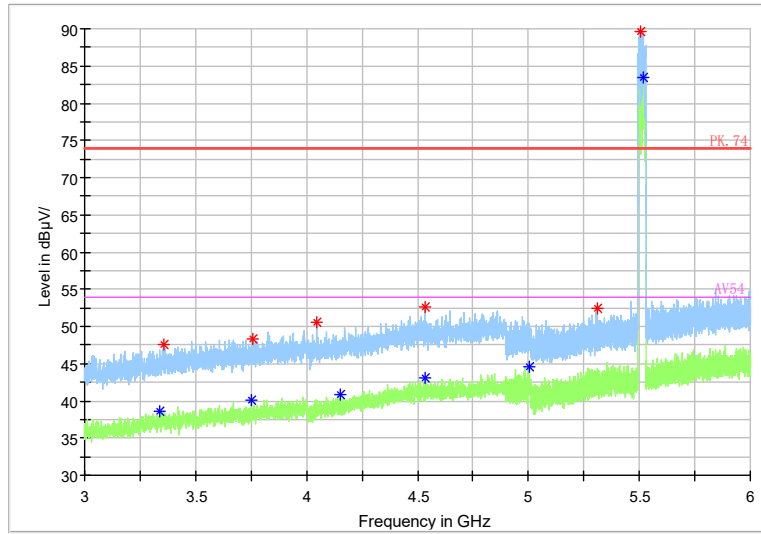

Full Spectrum

Frequency Range: 6GHz -18GHz  
Detector: Av mode and PK mode  
Modulation type: 802.11ax(HE20)

Full Spectrum

— Preview Result 2-AVG     — Preview Result 1-PK+     \* Critical\_Freqs AV54  
\* Critical\_Freqs PK+     — PK.74     ◆ Final\_Result AV54  
◆ Final\_Result PK+     ◆ Final\_Result AVG

Frequency Range: 18GHz -40GHz  
Detector: Av mode and PK mode  
Modulation type: 802.11ax(HE20)

Carrier frequency (MHz): 5510  
Channel No.:102

Frequency Range: 30MHz -1GHz  
Detector: QP mode  
Test Mode: 802.11n(HT40)

Frequency Range: 1GHz -3GHz  
Detector: Av mode and PK mode  
Modulation type: 802.11n(HT40)

Full Spectrum

Frequency Range: 3GHz -6GHz  
Detector: Av mode and PK mode  
Modulation type: 802.11n(HT40)

Full Spectrum