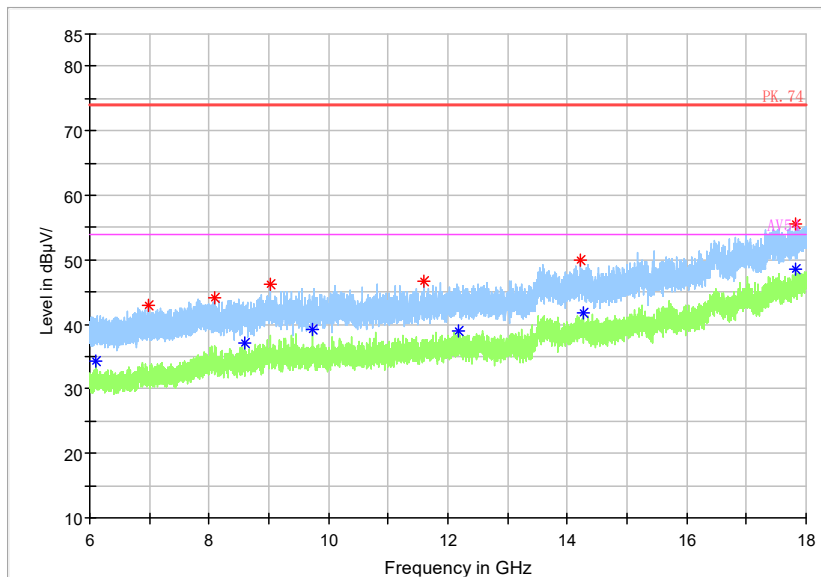

Full Spectrum

— Preview Result 2-AVG     — Preview Result 1-PK+     \* Critical\_Freqs AVG  
\* Critical\_Freqs PK+     — PK.74     — AV54  
◆ Final\_Result PK+     ◆ Final\_Result AVG

Frequency Range: 18GHz -40GHz  
Detector: Av mode and PK mode  
Test Mode: 802.11ac(VHT40)

Full Spectrum

Frequency Range: 30MHz -1GHz  
 Detector: QP mode  
 Test Mode: 802.11ax(HE40)

Full Spectrum

Frequency Range: 1GHz -3GHz  
 Detector: Av mode and PK mode  
 Modulation type: 802.11ax(HE40)

Full Spectrum

Frequency Range: 3GHz -6GHz  
Detector: Av mode and PK mode  
Modulation type: 802.11ax(HE40)

Full Spectrum

Frequency Range: 6GHz -18GHz  
Detector: Av mode and PK mode  
Modulation type: 802.11ax(HE40)