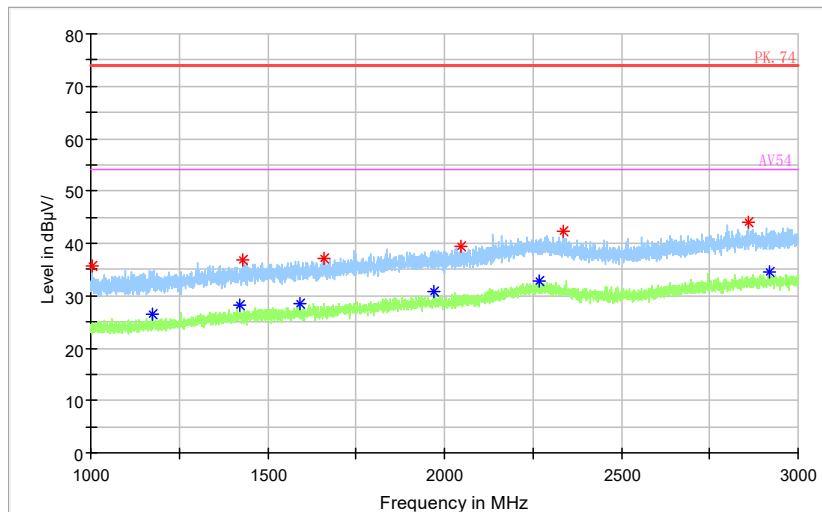

Full Spectrum

Frequency Range: 3GHz -6GHz  
Detector: Av mode and PK mode  
Test Mode: 802.11ax(HE40)

Full Spectrum

Frequency Range: 6GHz -18GHz  
Detector: Av mode and PK mode  
Test Mode: 802.11ax(HE40)

Full Spectrum

- ◆ Preview Result 2-AVG
- ◆ Preview Result 1-PK+
- ◆ Critical\_Freqs PK+
- ◆ PK.74
- ◆ Critical\_Freqs AVG AV54
- ◆ Final\_Result AVG
- ◆ Final\_Result PK+

Frequency Range: 18GHz -40GHz  
 Detector: Av mode and PK mode  
 Test Mode: 802.11ax(HE40)

Carrier frequency (MHz): 5710  
Channel No.:142

Full Spectrum

Frequency Range: 30MHz -1GHz  
Detector: QP mode  
Test Mode: 802.11n(HT40)

Full Spectrum

- Preview Result 2-AVG
- Preview Result 1-PK+
- \* Critical\_Freqs PK+
- PK.74
- AV54
- ◆ Final\_Result PK+
- ◆ Final\_Result AVG
- \* Critical\_Freqs AVG