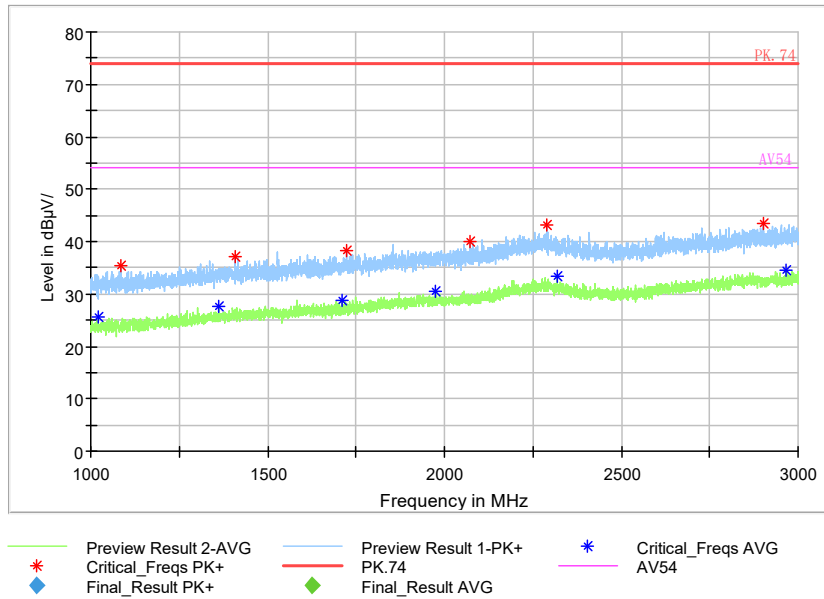

- ◆ Preview Result 2-AVG
- ◆ Critical\_Freqs PK+
- ◆ Final\_Result PK+
- Preview Result 1-PK+
- PK.74
- ◆ Final\_Result AVG
- Critical\_Freqs AVG
- AV54

Frequency Range: 6GHz -18GHz  
Detector: Av mode and PK mode  
Modulation type: 802.11n(HT40)

Full Spectrum

Frequency Range: 18GHz -40GHz  
Detector: Av mode and PK mode  
Modulation type: 802.11n(HT40)

Full Spectrum

Frequency Range: 30MHz -1GHz  
Detector: QP mode  
Test Mode: 802.11ac(VHT40)

Full Spectrum