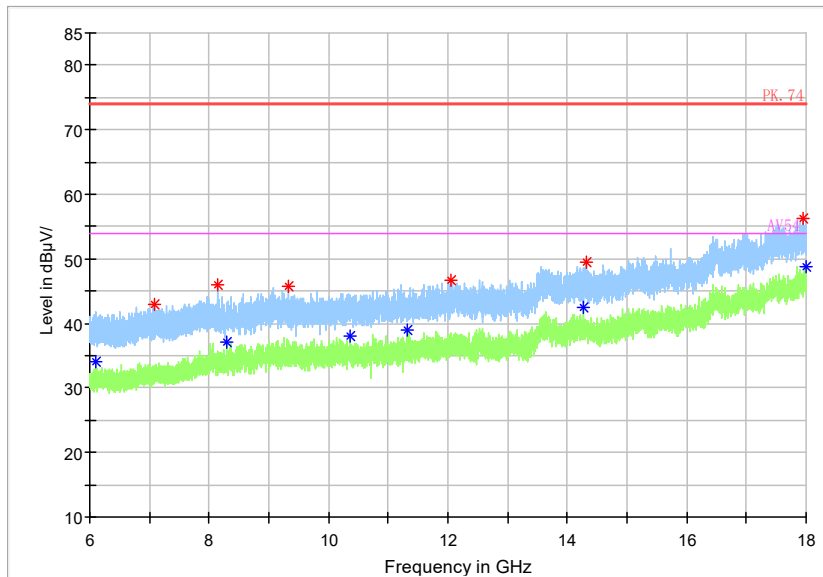

Frequency Range: 6GHz -18GHz  
Detector: Av mode and PK mode  
Test Mode: 802.11ac(VHT80)

Full Spectrum

Frequency Range: 18GHz -40GHz  
 Detector: Av mode and PK mode  
 Test Mode: 802.11ac(VHT80)

Full Spectrum

Frequency Range: 30MHz -1GHz  
 Detector: QP mode  
 Test Mode: 802.11ax(HE80)

Full Spectrum

Frequency Range: 1GHz -3GHz  
 Detector: Av mode and PK mode  
 Test Mode: 802.11ax(HE80)

Full Spectrum

Frequency Range: 3GHz -6GHz  
 Detector: Av mode and PK mode  
 Test Mode: 802.11ax(HE80)

Full Spectrum

Frequency Range: 6GHz -18GHz  
 Detector: Av mode and PK mode  
 Test Mode: 802.11ax(HE80)

Full Spectrum

- \* Preview Result 2-AVG
- \* Preview Result 1-PK+
- \* Critical\_Freqs AVG
- \* Critical\_Freqs PK+
- PK.74
- \* Critical\_Freqs AV54
- ♦ Final\_Result PK+
- ♦ Final\_Result AVG