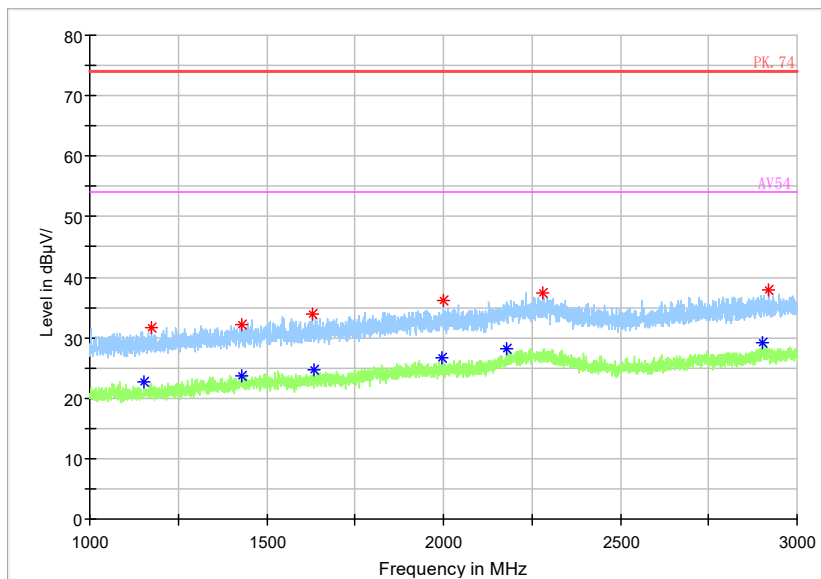

Full Spectrum

Frequency Range: 6GHz -18GHz  
 Detector: Av mode and PK mode  
 Modulation type: 802.11n(HT20)

Full Spectrum

- \* Preview Result 2-AVG
- \* Preview Result 1-PK+
- \* Critical\_Freqs AVG
- \* Critical\_Freqs PK+
- PK.74
- \* AV54
- ♦ Final\_Result PK+
- ♦ Final\_Result AVG

Frequency Range: 18GHz -40GHz  
 Detector: Av mode and PK mode  
 Modulation type: 802.11n(HT20)

Full Spectrum

Frequency Range: 30MHz -1GHz  
 Detector: QP mode  
 Test Mode: 802.11ac(VHT20)

Full Spectrum