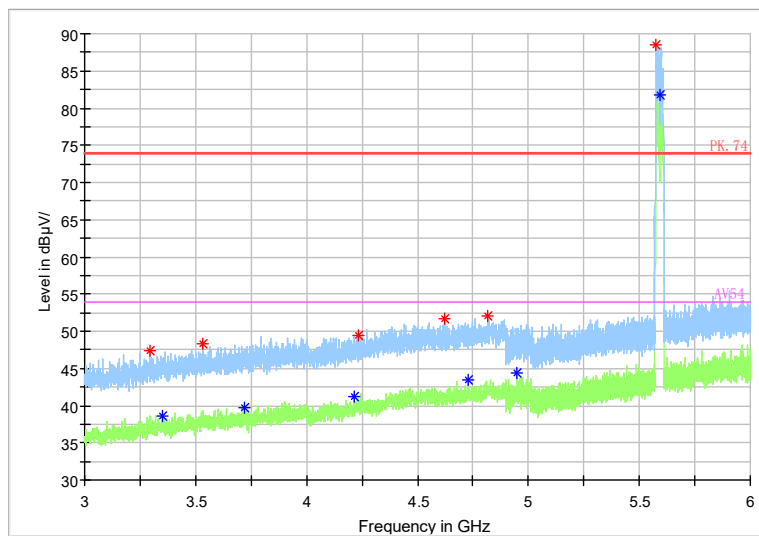

Frequency Range: 6GHz -18GHz  
Detector: Av mode and PK mode  
Modulation type: 802.11n(HT40)

Full Spectrum

Frequency Range: 18GHz -40GHz  
 Detector: Av mode and PK mode  
 Modulation type: 802.11n(HT40)

Full Spectrum

Frequency Range: 30MHz -1GHz  
 Detector: QP mode  
 Test Mode: 802.11ac(VHT40)

Full Spectrum

Frequency Range: 1GHz -3GHz  
Detector: Av mode and PK mode  
Test Mode: 802.11ac(VHT40)

Full Spectrum

Frequency Range: 3GHz -6GHz  
Detector: Av mode and PK mode  
Test Mode: 802.11ac(VHT40)

Full Spectrum

— Preview Result 2-AVG    — Preview Result 1-PK+    \* Critical\_Freqs AVG  
\* Critical\_Freqs PK+    — PK.74    — AV54  
◆ Final\_Result PK+    ◆ Final\_Result AVG