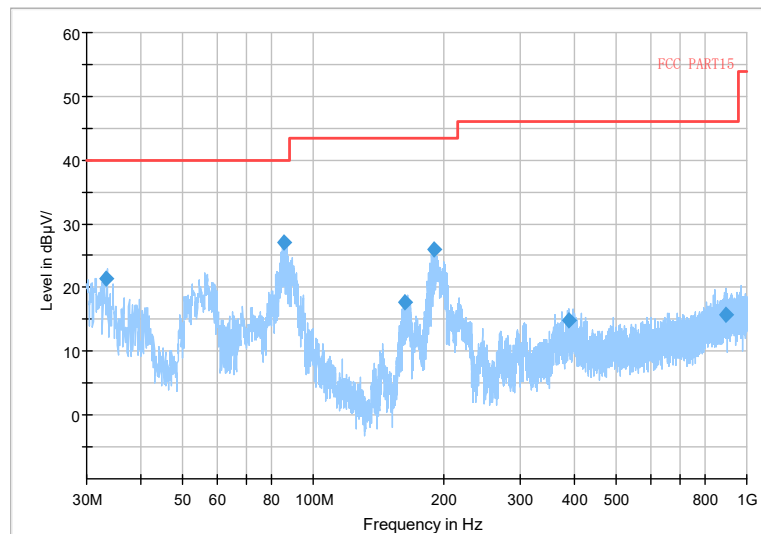

Frequency Range: 18GHz -40GHz  
Detector: Av mode and PK mode  
Modulation type: 802.11ax(HE80)

Carrier frequency (MHz): 5745  
 Channel No.: 149

Frequency Range: 30MHz -1GHz  
 Detector: QP mode  
 Test Mode: 802.11a

Frequency Range: 1GHz -3GHz  
 Detector: Av mode and PK mode  
 Modulation type: 802.11a

Full Spectrum

Frequency Range: 3GHz -6GHz  
Detector: Av mode and PK mode  
Modulation type: 802.11a

Full Spectrum

Frequency Range: 6GHz -18GHz  
Detector: Av mode and PK mode  
Modulation type: 802.11a

Full Spectrum

Frequency Range: 18GHz -40GHz  
Detector: Av mode and PK mode  
Modulation type: 802.11a

Full Spectrum