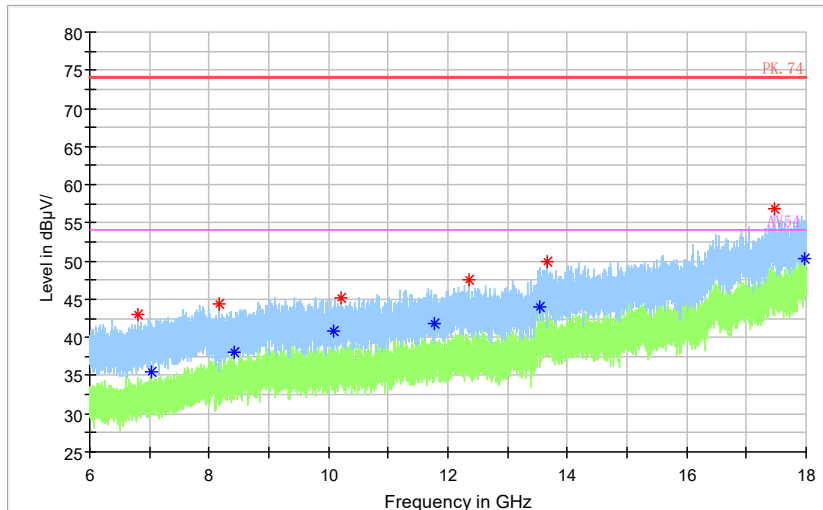

Frequency Range: 6GHz -18GHz  
Detector: Av mode and PK mode  
Modulation type: 802.11n(HT40)

Full Spectrum

Frequency Range: 18GHz -40GHz  
 Detector: Av mode and PK mode  
 Modulation type: 802.11n(HT40)

Full Spectrum

Frequency Range: 30MHz -1GHz  
 Detector: QP mode  
 Test Mode: 802.11ac(VHT40)

Full Spectrum

Frequency Range: 1GHz -3GHz  
Detector: Av mode and PK mode  
Test Mode: 802.11ac(VHT40)

Full Spectrum

Frequency Range: 3GHz -6GHz  
Detector: Av mode and PK mode  
Test Mode: 802.11ac(VHT40)

Full Spectrum

— Preview Result 2-AVG    — Preview Result 1-PK+    \* Critical\_Freqs AVG  
\* Critical\_Freqs PK+    — PK.74    — AV54  
◆ Final\_Result PK+    ◆ Final\_Result AVG