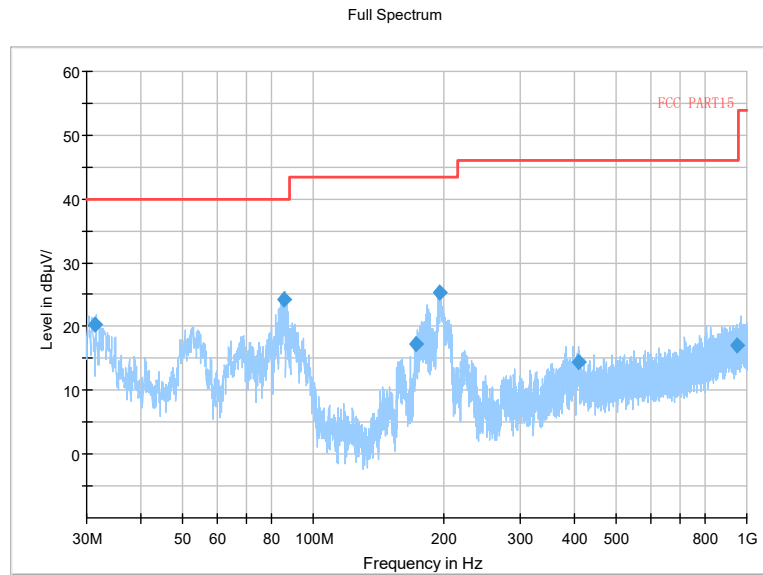

Carrier frequency (MHz): 5510
Channel No.:102

Frequency Range: 30MHz -1GHz
Detector: QP mode
Test Mode: 802.11n(HT40)