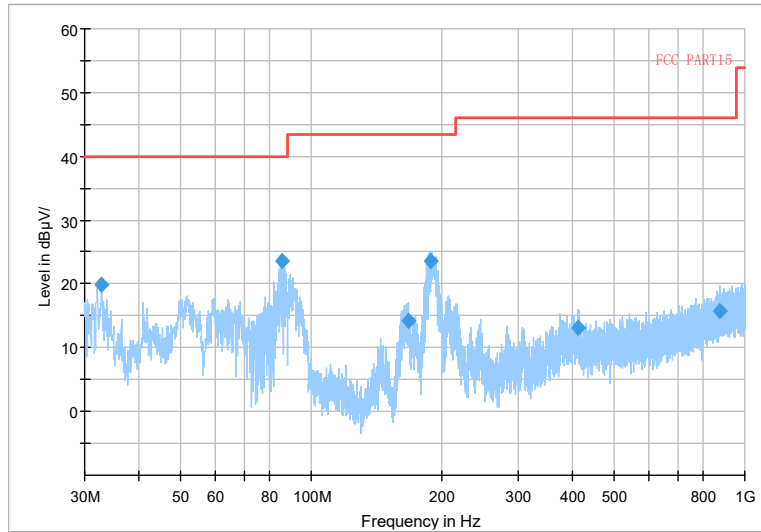

Full Spectrum

Frequency Range: 30MHz -1GHz
Detector: QP mode
Test Mode: 802.11ax(HE40)