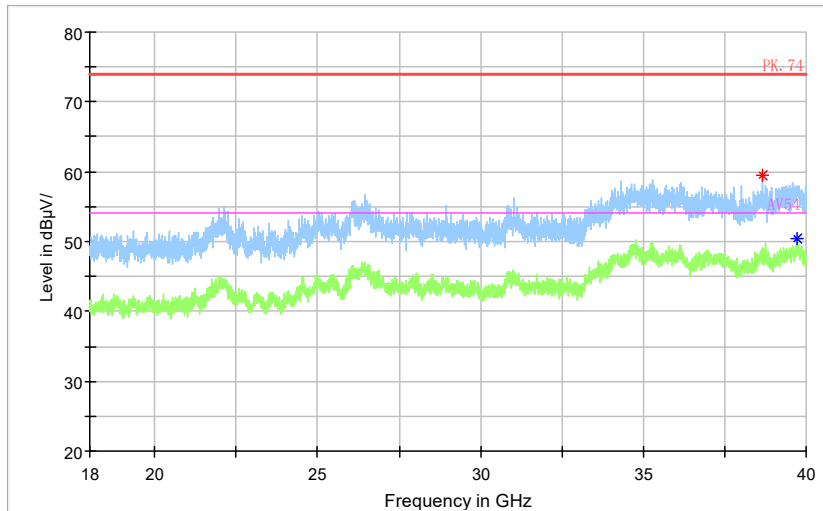

Full Spectrum

— Preview Result 2-AVG   — Preview Result 1-PK+   * Critical_Freqs AVG
* Critical_Freqs PK+   — PK.74   — AV54
◆ Final_Result PK+   ◆ Final_Result AVG

Frequency Range: 18GHz -40GHz
Detector: Av mode and PK mode
Test Mode: 802.11ac(VHT40)