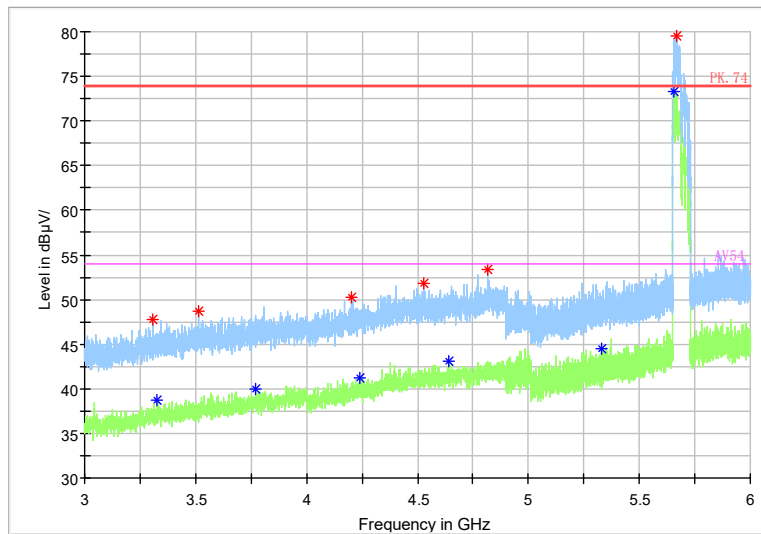

Full Spectrum

Frequency Range: 3GHz -6GHz  
Detector: Av mode and PK mode  
Test Mode: 802.11ac(VHT80)

Full Spectrum

— Preview Result 2-AVG    — Preview Result 1-PK+    \* Critical\_Freqs AVG  
\* Critical\_Freqs PK+    — PK.74    — AV54  
◆ Final\_Result PK+    ◆ Final\_Result AVG

Frequency Range: 6GHz -18GHz  
Detector: Av mode and PK mode  
Test Mode: 802.11ac(VHT80)

Full Spectrum

Frequency Range: 18GHz -40GHz  
 Detector: Av mode and PK mode  
 Test Mode: 802.11ac(VHT80)

Full Spectrum

Frequency Range: 30MHz -1GHz  
 Detector: QP mode  
 Test Mode: 802.11ax(HE80)

Full Spectrum

Frequency Range: 1GHz -3GHz  
 Detector: Av mode and PK mode  
 Modulation type: 802.11ax(HE80)

Full Spectrum

Frequency Range: 3GHz -6GHz  
 Detector: Av mode and PK mode  
 Modulation type: 802.11ax(HE80)

Full Spectrum

Frequency Range: 6GHz -18GHz  
Detector: Av mode and PK mode  
Modulation type: 802.11ax(HE80)

Full Spectrum

- \* Preview Result 2-AVG
- \* Preview Result 1-PK+
- \* Critical\_Freqs AVG
- \* Critical\_Freqs PK+
- PK.74
- AV54
- ◆ Final\_Result PK+
- ◆ Final\_Result AVG