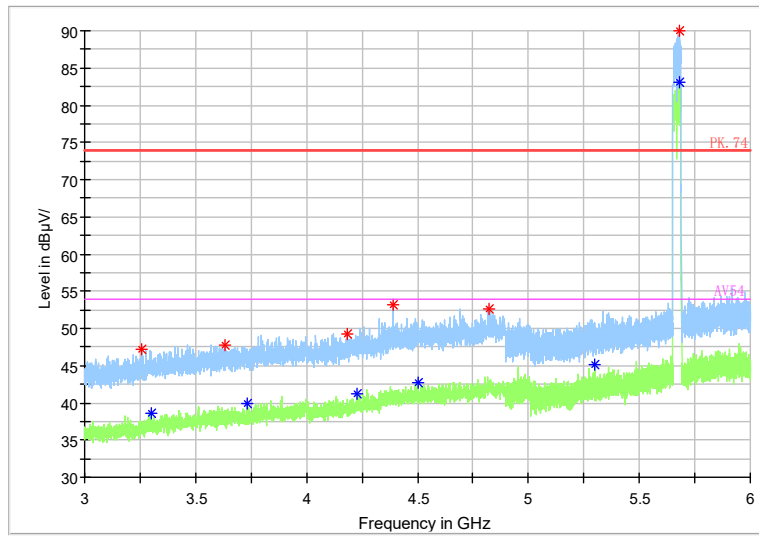

Full Spectrum

- ◆ Preview Result 2-AVG
- ◆ Preview Result 1-PK+
- ◆ Critical\_Freqs PK+
- ◆ PK.74
- ◆ Critical\_Freqs AVG AV54
- ◆ Final\_Result AVG
- ◆ Final\_Result PK+

Frequency Range: 18GHz -40GHz  
 Detector: Av mode and PK mode  
 Test Mode: 802.11ax(HE40)

Carrier frequency (MHz): 5710  
Channel No.:142

Full Spectrum

Frequency Range: 30MHz -1GHz  
Detector: QP mode  
Test Mode: 802.11n(HT40)

Full Spectrum

- Preview Result 2-AVG
- Preview Result 1-PK+
- \* Critical\_Freqs PK+
- PK.74
- AV54
- ◆ Final\_Result PK+
- ◆ Final\_Result AVG
- \* Critical\_Freqs AVG

Frequency Range: 1GHz -3GHz  
Detector: Av mode and PK mode  
Modulation type: 802.11n(HT40)

Full Spectrum

Frequency Range: 3GHz -6GHz  
Detector: Av mode and PK mode  
Modulation type: 802.11n(HT40)

Full Spectrum