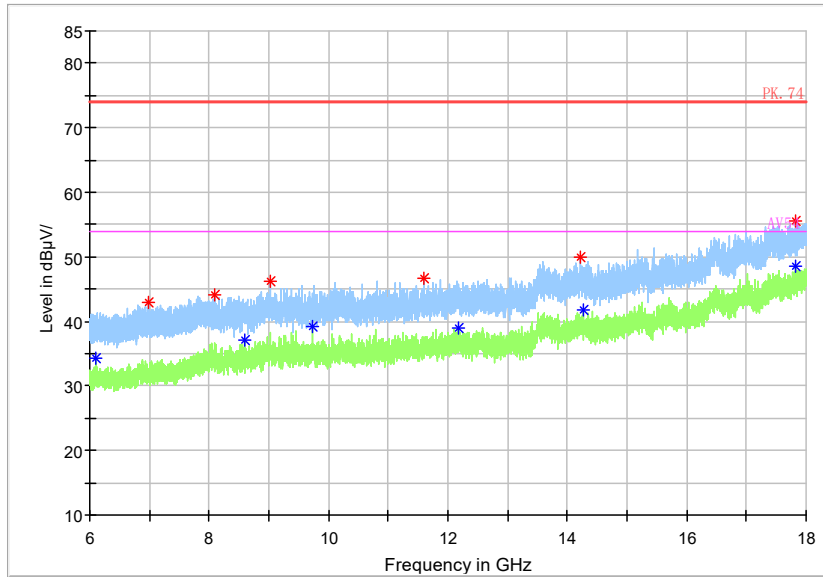

Frequency Range: 6GHz -18GHz  
Detector: Av mode and PK mode  
Modulation type: 802.11a

Full Spectrum

Frequency Range: 18GHz -40GHz  
Detector: Av mode and PK mode  
Modulation type: 802.11a

Full Spectrum

Frequency Range: 30MHz -1GHz  
Detector: QP mode  
Test Mode: 802.11n(HT20)

Full Spectrum

Frequency Range: 1GHz -3GHz  
 Detector: Av mode and PK mode  
 Modulation type: 802.11n(HT20)

Full Spectrum

Frequency Range: 3GHz -6GHz  
 Detector: Av mode and PK mode  
 Modulation type: 802.11n(HT20)

Full Spectrum

Frequency Range: 6GHz -18GHz  
 Detector: Av mode and PK mode  
 Modulation type: 802.11n(HT20)

Full Spectrum

- \* Preview Result 2-AVG
- \* Preview Result 1-PK+
- \* Critical\_Freqs AVG
- \* Critical\_Freqs PK+
- PK.74
- \* AV54
- ♦ Final\_Result PK+
- ♦ Final\_Result AVG