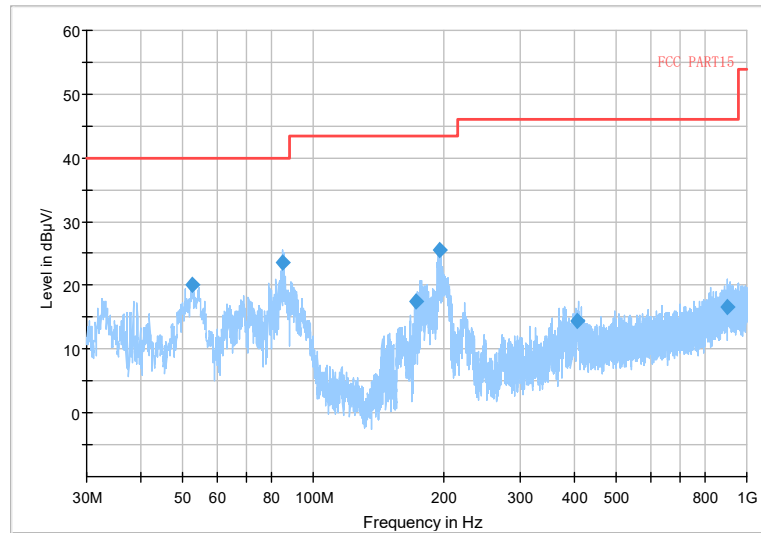

Frequency Range: 1GHz -3GHz  
Detector: Av mode and PK mode  
Modulation type: 802.11n(HT40)

Full Spectrum

Frequency Range: 3GHz -6GHz  
Detector: Av mode and PK mode  
Modulation type: 802.11n(HT40)

Full Spectrum

- ◆ Preview Result 2-AVG
- ◆ Critical\_Freqs PK+
- ◆ Final\_Result PK+
- Preview Result 1-PK+
- PK.74
- ◆ Final\_Result AVG
- Critical\_Freqs AVG
- AV54

Frequency Range: 6GHz -18GHz  
Detector: Av mode and PK mode  
Modulation type: 802.11n(HT40)

Full Spectrum

Frequency Range: 18GHz -40GHz  
Detector: Av mode and PK mode  
Modulation type: 802.11n(HT40)

Full Spectrum

Frequency Range: 30MHz -1GHz  
Detector: QP mode  
Test Mode: 802.11ac(VHT40)

Full Spectrum