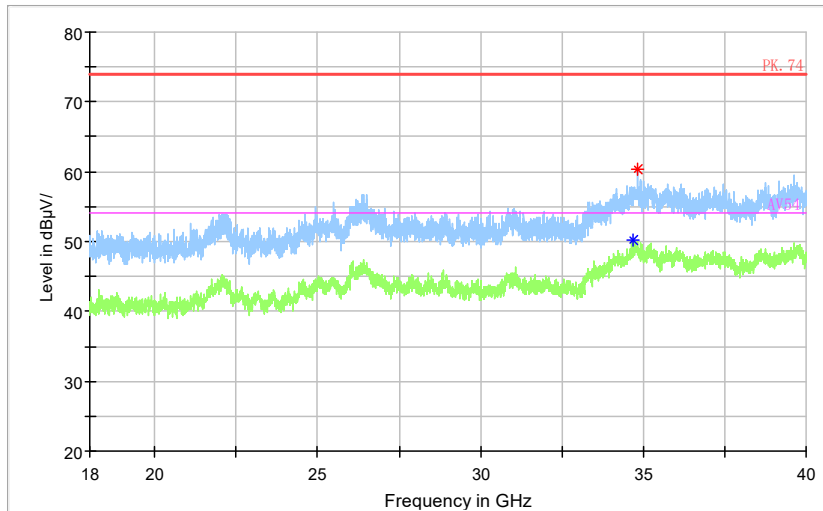

Full Spectrum

— Preview Result 2-AVG   — Preview Result 1-PK+   * Critical_Freqs AVG
* Critical_Freqs PK+   — PK.74   — AV54
◆ Final_Result PK+   ◆ Final_Result AVG

Frequency Range: 18GHz -40GHz
Detector: Av mode and PK mode
Test Mode: 802.11ac(VHT80)