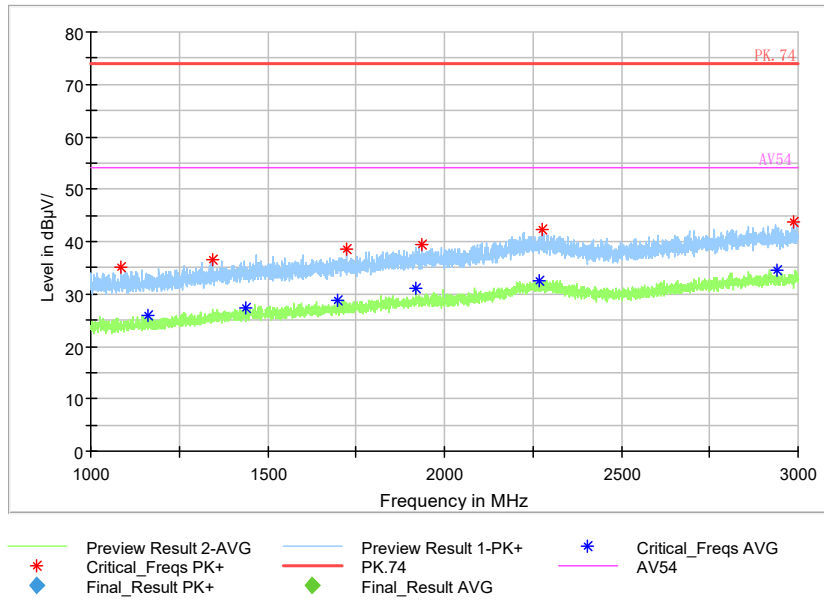

Full Spectrum

Frequency Range: 3GHz -6GHz  
Detector: Av mode and PK mode  
Modulation type: 802.11n(HT40)

Full Spectrum

◆ Preview Result 2-AVG     ◆ Preview Result 1-PK+     \* Critical\_Freqs AVG  
\* Critical\_Freqs PK+     ◆ Final\_Result PK+     ◆ Final\_Result AVG     ◆ Final\_Result AVG  
◆ Critical\_Freqs AV54

Frequency Range: 6GHz -18GHz  
Detector: Av mode and PK mode  
Modulation type: 802.11n(HT40)

Full Spectrum

Frequency Range: 18GHz -40GHz  
 Detector: Av mode and PK mode  
 Modulation type: 802.11n(HT40)

Full Spectrum

Frequency Range: 30MHz -1GHz  
 Detector: QP mode  
 Test Mode: 802.11ac(VHT40)

Full Spectrum

Frequency Range: 1GHz -3GHz  
Detector: Av mode and PK mode  
Test Mode: 802.11ac(VHT40)

Full Spectrum