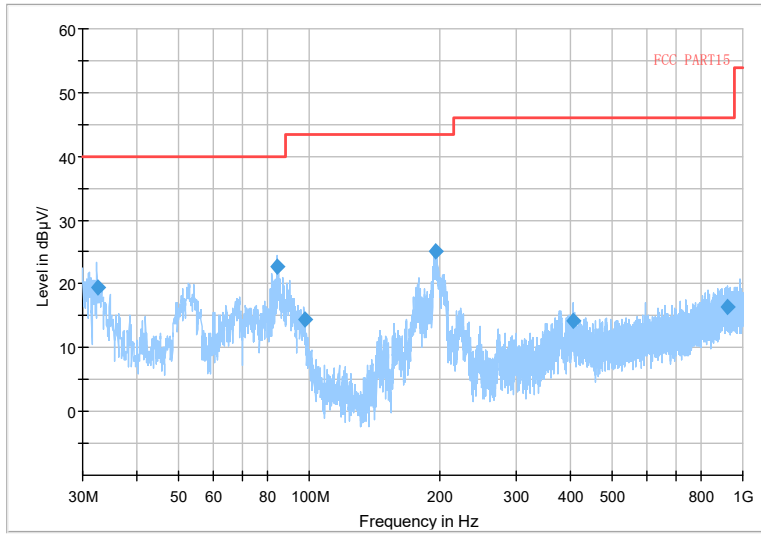

Full Spectrum

Frequency Range: 30MHz -1GHz
Detector: QP mode
Test Mode: 802.11ax(HE40)