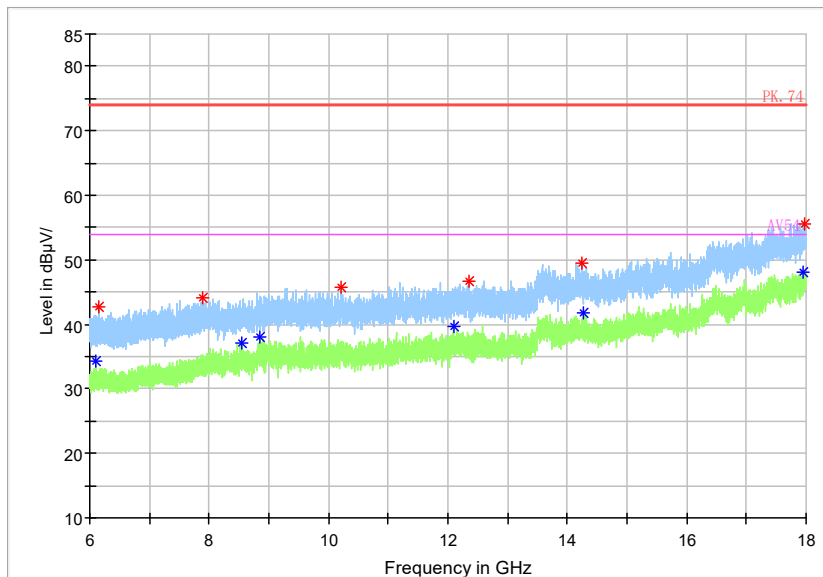

Full Spectrum

— Preview Result 2-AVG     — Preview Result 1-PK+     \* Critical\_Freqs AVG  
\* Critical\_Freqs PK+     — PK.74     — AV54  
◆ Final\_Result PK+     ◆ Final\_Result AVG

Frequency Range: 18GHz -40GHz  
Detector: Av mode and PK mode  
Test Mode: 802.11ac(VHT80)

Full Spectrum

Frequency Range: 30MHz -1GHz  
 Detector: QP mode  
 Test Mode: 802.11ax(HE80)

Full Spectrum

Frequency Range: 1GHz -3GHz  
 Detector: Av mode and PK mode  
 Modulation type: 802.11ax(HE80)

Full Spectrum

Frequency Range: 3GHz -6GHz  
 Detector: Av mode and PK mode  
 Modulation type: 802.11ax(HE80)

Full Spectrum

Frequency Range: 6GHz -18GHz  
 Detector: Av mode and PK mode  
 Modulation type: 802.11ax(HE80)