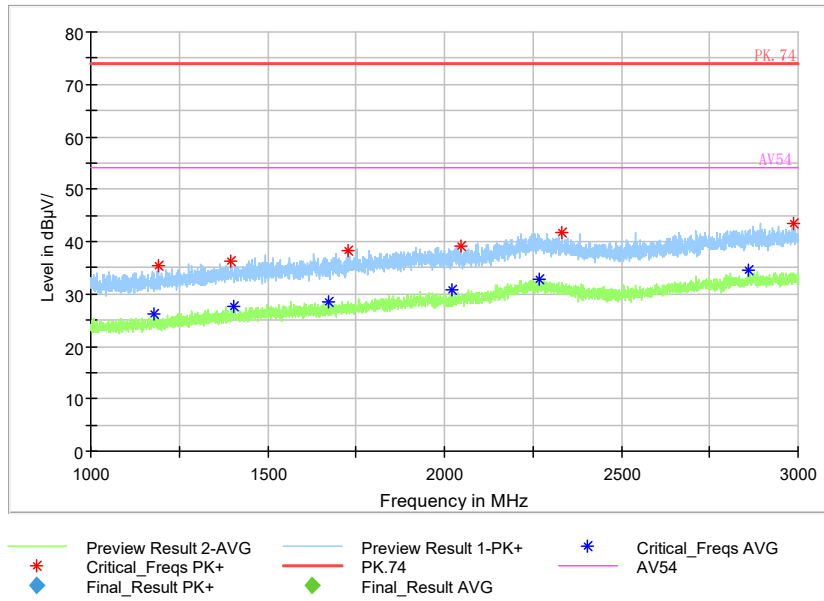

Frequency Range: 3GHz -6GHz  
 Detector: Av mode and PK mode  
 Modulation type: 802.11ax(HE40)

Full Spectrum

Frequency Range: 6GHz -18GHz  
 Detector: Av mode and PK mode  
 Modulation type: 802.11ax(HE40)

Full Spectrum

Frequency Range: 18GHz -40GHz  
Detector: Av mode and PK mode  
Modulation type: 802.11ax(HE40)

Carrier frequency (MHz): 5530  
Channel No.:106

Full Spectrum

Frequency Range: 30MHz -1GHz  
Detector: QP mode  
Test Mode: 802.11ac(VHT80)

Full Spectrum

Frequency Range: 1GHz -3GHz  
Detector: Av mode and PK mode  
Test Mode: 802.11ac(VHT80)

Full Spectrum

Frequency Range: 3GHz -6GHz  
Detector: Av mode and PK mode  
Test Mode: 802.11ac(VHT80)