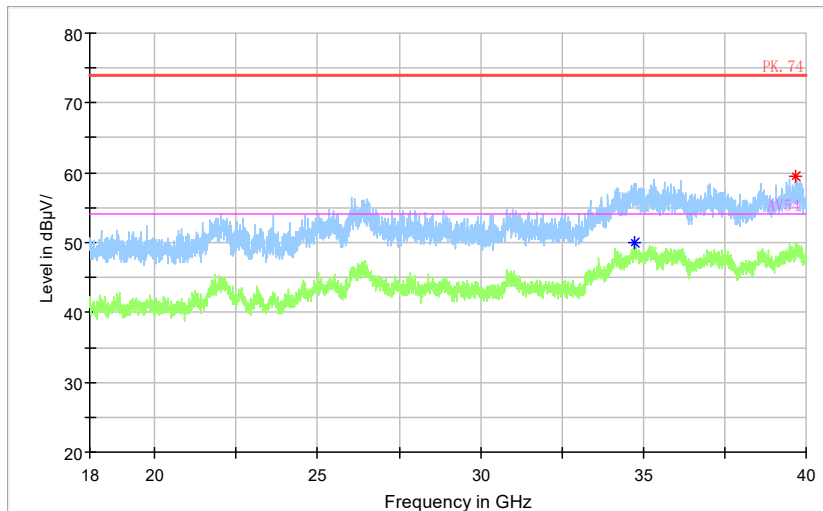

Frequency Range: 6GHz -18GHz  
Detector: Av mode and PK mode  
Test Mode: 802.11ac(VHT80)

Full Spectrum

Frequency Range: 18GHz -40GHz  
 Detector: Av mode and PK mode  
 Test Mode: 802.11ac(VHT80)

Full Spectrum

Frequency Range: 30MHz -1GHz  
 Detector: QP mode  
 Test Mode: 802.11ax(HE80)

Full Spectrum

Frequency Range: 1GHz -3GHz  
 Detector: Av mode and PK mode  
 Modulation type: 802.11ax(HE80)

Full Spectrum

Frequency Range: 3GHz -6GHz  
 Detector: Av mode and PK mode  
 Modulation type: 802.11ax(HE80)

Full Spectrum

Frequency Range: 6GHz -18GHz  
Detector: Av mode and PK mode  
Modulation type: 802.11ax(HE80)

Full Spectrum

- \* Preview Result 2-AVG
- \* Preview Result 1-PK+
- \* Critical\_Freqs AVG
- \* Critical\_Freqs PK+
- PK.74
- AV54
- ◆ Final\_Result PK+
- ◆ Final\_Result AVG