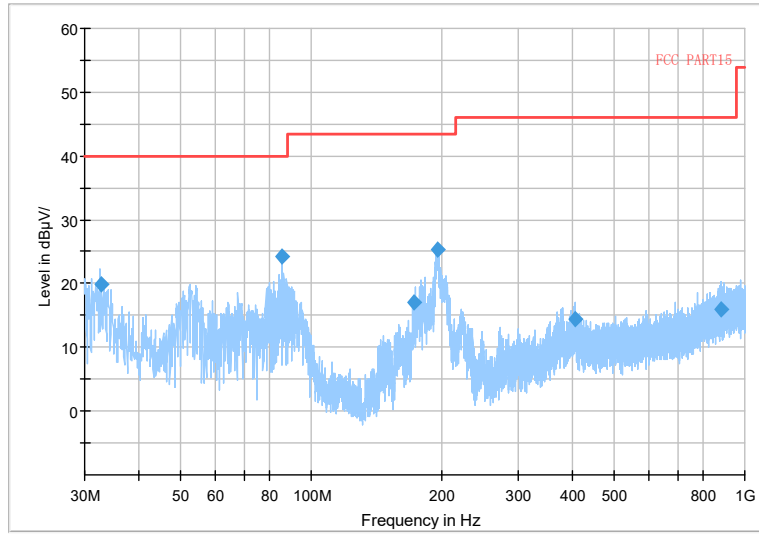

Full Spectrum

- ◆ Preview Result 2-AVG
- ◆ Preview Result 1-PK+
- ◆ Critical\_Freqs PK+
- ◆ PK.74
- ◆ Critical\_Freqs AVG AV54
- ◆ Final\_Result AVG
- ◆ Final\_Result PK+

Frequency Range: 18GHz -40GHz  
 Detector: Av mode and PK mode  
 Test Mode: 802.11ax(HE40)

Carrier frequency (MHz): 5710  
Channel No.:142

Full Spectrum

Frequency Range: 30MHz -1GHz  
Detector: QP mode  
Test Mode: 802.11n(HT40)

Full Spectrum

- Preview Result 2-AVG
- Preview Result 1-PK+
- \* Critical\_Freqs PK+
- PK.74
- AV54
- ◆ Final\_Result PK+
- ◆ Final\_Result AVG
- \* Critical\_Freqs AVG