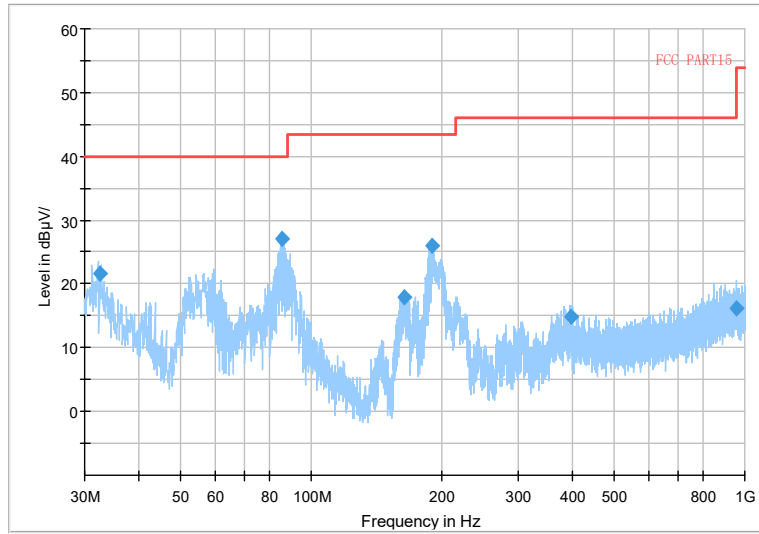

Full Spectrum

Frequency Range: 6GHz -18GHz  
 Detector: Av mode and PK mode  
 Modulation type: 802.11n(HT20)

Full Spectrum

- \* Preview Result 2-AVG
- \* Preview Result 1-PK+
- \* Critical\_Freqs AVG
- \* Critical\_Freqs PK+
- PK.74
- \* AV54
- ♦ Final\_Result PK+
- ♦ Final\_Result AVG

Frequency Range: 18GHz -40GHz  
 Detector: Av mode and PK mode  
 Modulation type: 802.11n(HT20)

Full Spectrum

Frequency Range: 30MHz -1GHz  
 Detector: QP mode  
 Test Mode: 802.11ac(VHT20)

Full Spectrum