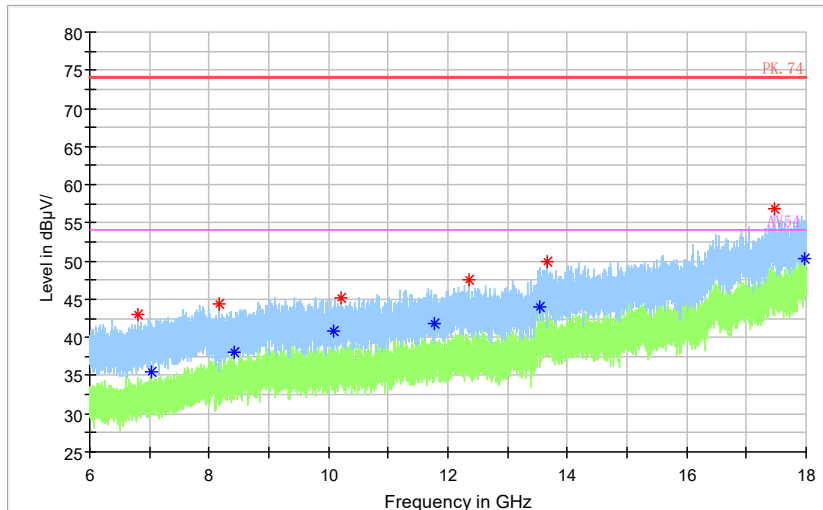

Full Spectrum

Frequency Range: 18GHz -40GHz  
 Detector: Av mode and PK mode  
 Modulation type: 802.11n(HT40)

Full Spectrum

Frequency Range: 30MHz -1GHz  
 Detector: QP mode  
 Test Mode: 802.11ac(VHT40)

Full Spectrum

Frequency Range: 1GHz -3GHz  
Detector: Av mode and PK mode  
Test Mode: 802.11ac(VHT40)

Full Spectrum

Frequency Range: 3GHz -6GHz  
Detector: Av mode and PK mode  
Test Mode: 802.11ac(VHT40)

Full Spectrum

— Preview Result 2-AVG     — Preview Result 1-PK+     \* Critical\_Freqs AVG  
\* Critical\_Freqs PK+     — PK.74     — AV54  
◆ Final\_Result PK+     ◆ Final\_Result AVG

Frequency Range: 6GHz -18GHz  
Detector: Av mode and PK mode  
Test Mode: 802.11ac(VHT40)