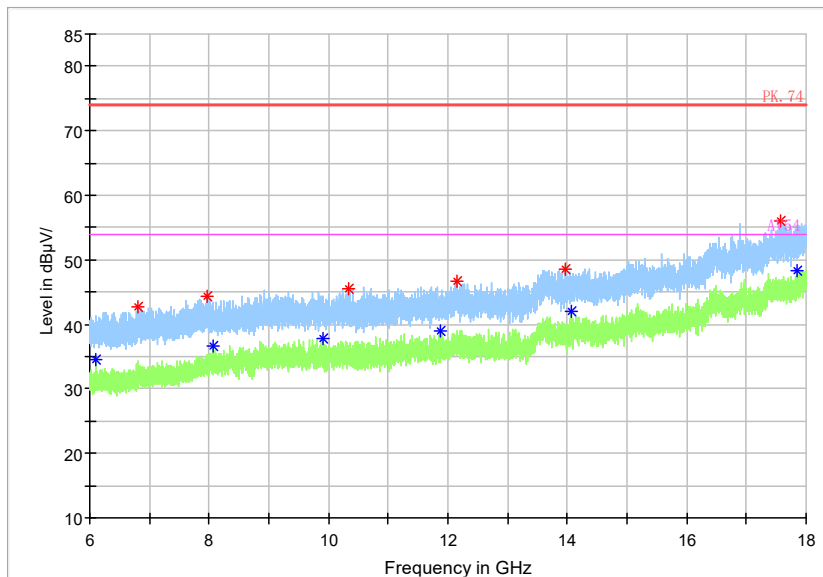

Full Spectrum

Frequency Range: 6GHz -18GHz  
Detector: Av mode and PK mode  
Modulation type: 802.11ax(HE80)

Full Spectrum

- \* Preview Result 2-AVG
- \* Preview Result 1-PK+
- \* Critical\_Freqs AVG
- \* Critical\_Freqs PK+
- PK.74
- AV54
- ◆ Final\_Result PK+
- ◆ Final\_Result AVG

Frequency Range: 18GHz -40GHz  
Detector: Av mode and PK mode  
Modulation type: 802.11ax(HE80)

Carrier frequency (MHz): 5745  
 Channel No.: 149

Frequency Range: 30MHz -1GHz  
 Detector: QP mode  
 Test Mode: 802.11a

Frequency Range: 1GHz -3GHz  
 Detector: Av mode and PK mode  
 Modulation type: 802.11a

Full Spectrum

Frequency Range: 3GHz -6GHz  
Detector: Av mode and PK mode  
Modulation type: 802.11a

Full Spectrum