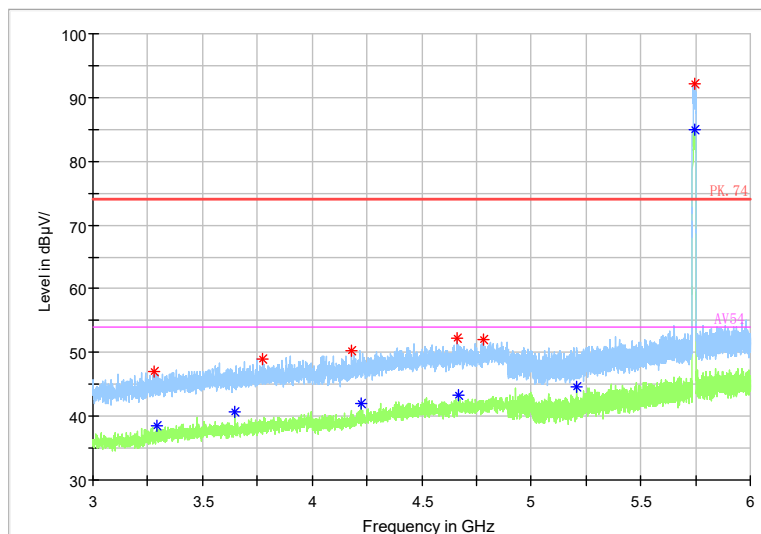

Frequency Range: 1GHz -3GHz  
 Detector: Av mode and PK mode  
 Modulation type: 802.11a

Full Spectrum

Frequency Range: 3GHz -6GHz  
Detector: Av mode and PK mode  
Modulation type: 802.11a

Full Spectrum

Frequency Range: 6GHz -18GHz  
Detector: Av mode and PK mode  
Modulation type: 802.11a

Full Spectrum

Frequency Range: 18GHz -40GHz  
Detector: Av mode and PK mode  
Modulation type: 802.11a

Full Spectrum

Frequency Range: 30MHz -1GHz  
Detector: QP mode  
Test Mode: 802.11n(HT20)

Full Spectrum

Frequency Range: 1GHz -3GHz  
 Detector: Av mode and PK mode  
 Modulation type: 802.11n(HT20)

Full Spectrum

Frequency Range: 3GHz -6GHz  
 Detector: Av mode and PK mode  
 Modulation type: 802.11n(HT20)