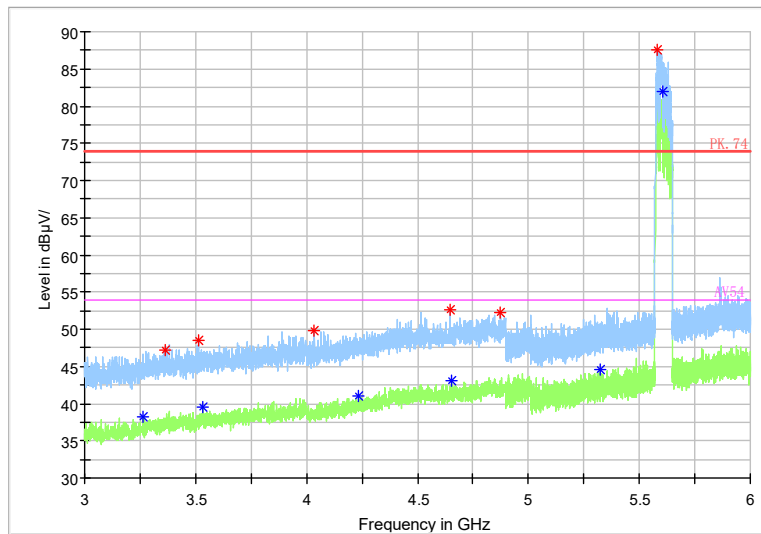

Full Spectrum

Frequency Range: 3GHz -6GHz  
Detector: Av mode and PK mode  
Test Mode: 802.11ac(VHT80)

Full Spectrum

◆ Preview Result 2-AVG     ◆ Preview Result 1-PK+     \* Critical\_Freqs AVG  
\* Critical\_Freqs PK+     ◆ Final\_Result PK+     ◆ Final\_Result AVG  
◆ Critical\_Freqs AV54

Frequency Range: 6GHz -18GHz  
Detector: Av mode and PK mode  
Test Mode: 802.11ac(VHT80)

Full Spectrum

Frequency Range: 18GHz -40GHz  
 Detector: Av mode and PK mode  
 Test Mode: 802.11ac(VHT80)

Full Spectrum

Frequency Range: 30MHz -1GHz  
 Detector: QP mode  
 Test Mode: 802.11ax(HE80)

Full Spectrum

Frequency Range: 1GHz -3GHz  
 Detector: Av mode and PK mode  
 Test Mode: 802.11ax(HE80)

Full Spectrum

Frequency Range: 3GHz -6GHz  
 Detector: Av mode and PK mode  
 Test Mode: 802.11ax(HE80)

Full Spectrum

Frequency Range: 6GHz -18GHz  
 Detector: Av mode and PK mode  
 Test Mode: 802.11ax(HE80)

Full Spectrum

- \* Preview Result 2-AVG
- \* Preview Result 1-PK+
- \* Critical\_Freqs AVG
- \* Critical\_Freqs PK+
- PK.74
- \* Critical\_Freqs AV54
- ♦ Final\_Result PK+
- ♦ Final\_Result AVG