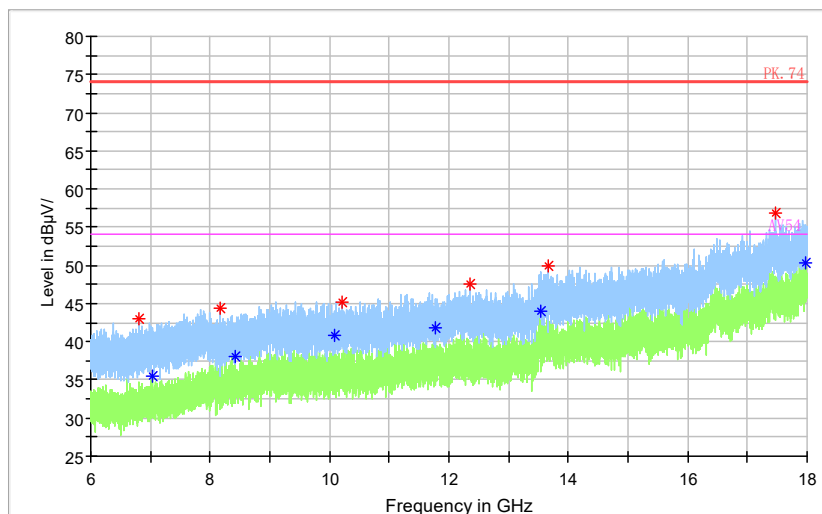

Full Spectrum

Frequency Range: 18GHz -40GHz  
 Detector: Av mode and PK mode  
 Modulation type: 802.11ax(HE80)

Carrier frequency (MHz): 5610  
 Channel No.:122

Full Spectrum

Frequency Range: 30MHz -1GHz  
 Detector: QP mode  
 Test Mode: 802.11ac(VHT80)

Full Spectrum

- Preview Result 2-AVG
- Preview Result 1-PK+
- PK.74
- AV54
- \* Critical\_Freqs PK+
- \* Critical\_Freqs AVG
- ◆ Final\_Result PK+
- ◆ Final\_Result AVG

Frequency Range: 1GHz -3GHz  
 Detector: Av mode and PK mode  
 Test Mode: 802.11ac(VHT80)

Full Spectrum

Frequency Range: 3GHz -6GHz  
Detector: Av mode and PK mode  
Test Mode: 802.11ac(VHT80)

Full Spectrum

◆ Preview Result 2-AVG     ◆ Preview Result 1-PK+     \* Critical\_Freqs AVG  
\* Critical\_Freqs PK+     ◆ Final\_Result PK+     ◆ Final\_Result AVG  
◆ Critical\_Freqs AV54

Frequency Range: 6GHz -18GHz  
Detector: Av mode and PK mode  
Test Mode: 802.11ac(VHT80)

Full Spectrum

Frequency Range: 18GHz -40GHz  
 Detector: Av mode and PK mode  
 Test Mode: 802.11ac(VHT80)

Full Spectrum