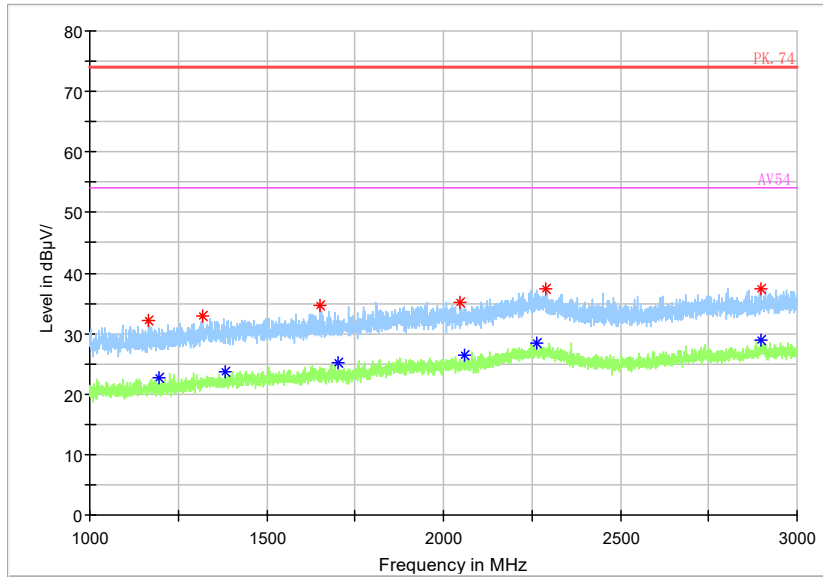

Full Spectrum

Frequency Range: 3GHz -6GHz  
Detector: Av mode and PK mode  
Test Mode: 802.11ac(VHT80)

Full Spectrum

— Preview Result 2-AVG    — Preview Result 1-PK+    \* Critical\_Freqs AVG  
\* Critical\_Freqs PK+    — PK.74    — AV54  
◆ Final\_Result PK+    ◆ Final\_Result AVG

Frequency Range: 6GHz -18GHz  
Detector: Av mode and PK mode  
Test Mode: 802.11ac(VHT80)

Full Spectrum

Frequency Range: 18GHz -40GHz  
 Detector: Av mode and PK mode  
 Test Mode: 802.11ac(VHT80)

Full Spectrum

Frequency Range: 30MHz -1GHz  
 Detector: QP mode  
 Test Mode: 802.11ax(HE80)

Full Spectrum

Frequency Range: 1GHz -3GHz  
 Detector: Av mode and PK mode  
 Modulation type: 802.11ax(HE80)

Full Spectrum

Frequency Range: 3GHz -6GHz  
 Detector: Av mode and PK mode  
 Modulation type: 802.11ax(HE80)