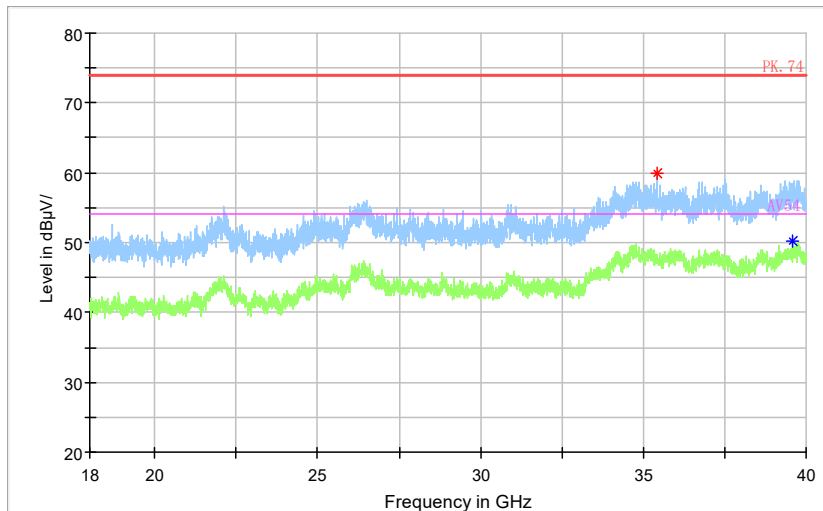

Full Spectrum

Frequency Range: 6GHz -18GHz  
Detector: Av mode and PK mode  
Modulation type: 802.11ax(HE20)

Full Spectrum

— Preview Result 2-AVG     — Preview Result 1-PK+     \* Critical\_Freqs AV54  
\* Critical\_Freqs PK+     — PK.74     ◆ Final\_Result AV54  
◆ Final\_Result PK+     ◆ Final\_Result AVG

Frequency Range: 18GHz -40GHz  
Detector: Av mode and PK mode  
Modulation type: 802.11ax(HE20)

Carrier frequency (MHz): 5510  
Channel No.:102

Frequency Range: 30MHz -1GHz  
Detector: QP mode  
Test Mode: 802.11n(HT40)