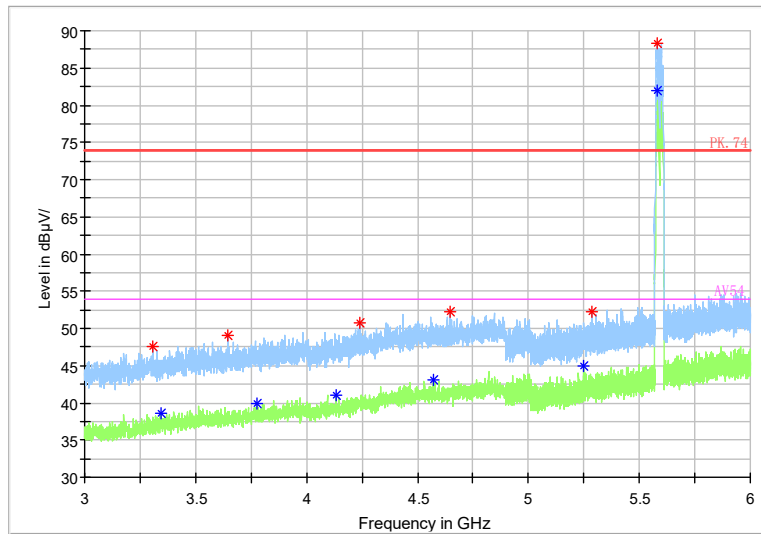

Full Spectrum

- ◆ Preview Result 2-AVG
  - \* Critical\_Freqs PK+
  - ◆ Final\_Result PK+
- Preview Result 1-PK+
  - PK.74
  - ◆ Final\_Result AVG
- \* Critical\_Freqs AVG
  - AV54

Frequency Range: 18GHz -40GHz  
 Detector: Av mode and PK mode  
 Modulation type: 802.11ax(HE40)

Carrier frequency (MHz): 5590  
Channel No.:118

Frequency Range: 30MHz -1GHz  
Detector: QP mode  
Test Mode: 802.11n(HT40)

Frequency Range: 1GHz -3GHz  
Detector: Av mode and PK mode  
Modulation type: 802.11n(HT40)

Full Spectrum

Frequency Range: 3GHz -6GHz  
Detector: Av mode and PK mode  
Modulation type: 802.11n(HT40)

Full Spectrum

◆ Preview Result 2-AVG     ◆ Preview Result 1-PK+     \* Critical\_Freqs AVG  
\* Critical\_Freqs PK+     ◆ Final\_Result PK+     ◆ Final\_Result AVG     ◆ Final\_Result AVG  
◆ Critical\_Freqs AV54