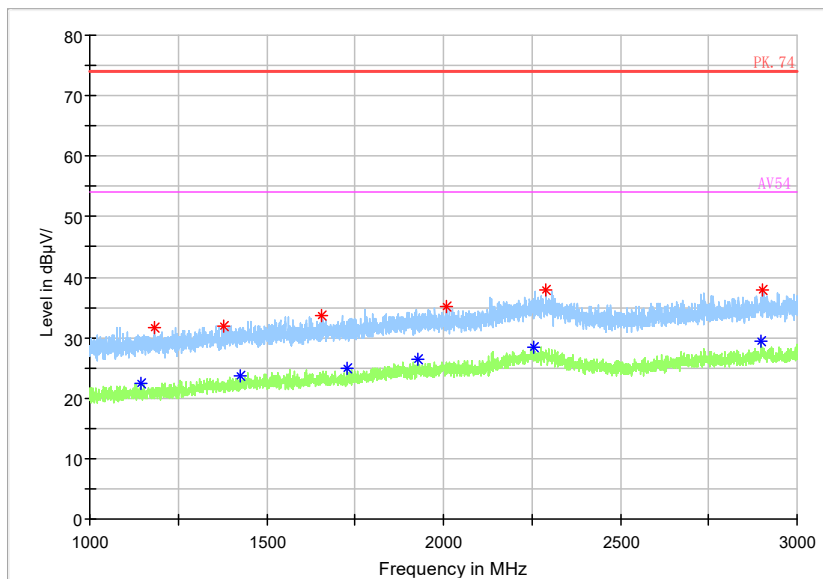

Full Spectrum

Frequency Range: 1GHz -3GHz
Detector: Av mode and PK mode
Modulation type: 802.11ax(HE40)