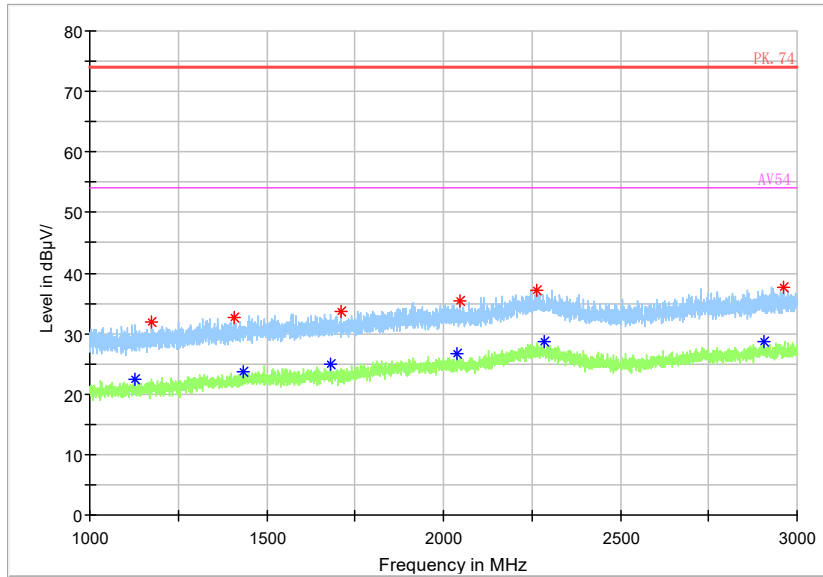

Full Spectrum

Frequency Range: 3GHz -6GHz  
Detector: Av mode and PK mode  
Test Mode: 802.11ac(VHT80)

Full Spectrum

◆ Preview Result 2-AVG     ◆ Preview Result 1-PK+     \* Critical\_Freqs AVG  
\* Critical\_Freqs PK+     ◆ Final\_Result PK+     ◆ Final\_Result AVG  
◆ Critical\_Freqs AV54

Frequency Range: 6GHz -18GHz  
Detector: Av mode and PK mode  
Test Mode: 802.11ac(VHT80)

Full Spectrum

Frequency Range: 18GHz -40GHz  
 Detector: Av mode and PK mode  
 Test Mode: 802.11ac(VHT80)

Full Spectrum

Frequency Range: 30MHz -1GHz  
 Detector: QP mode  
 Test Mode: 802.11ax(HE80)

Full Spectrum

Frequency Range: 1GHz -3GHz  
 Detector: Av mode and PK mode  
 Test Mode: 802.11ax(HE80)

Full Spectrum

Frequency Range: 3GHz -6GHz  
 Detector: Av mode and PK mode  
 Test Mode: 802.11ax(HE80)