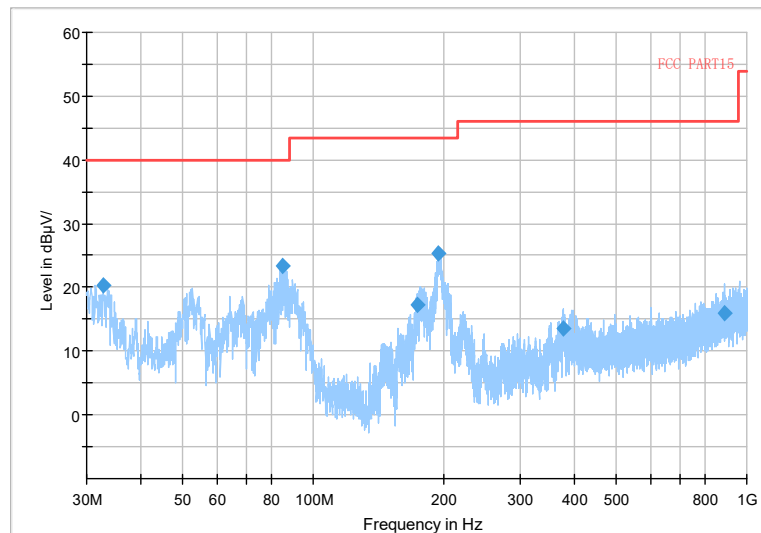

◆ Preview Result 2-AVG     ◆ Preview Result 1-PK+     \* Critical\_Freqs AVG  
\* Critical\_Freqs PK+     ◆ Final\_Result PK+     ◆ Final\_Result AVG     ◆ Critical\_Freqs AV54

Frequency Range: 6GHz -18GHz  
Detector: Av mode and PK mode  
Modulation type: 802.11n(HT40)

Full Spectrum

Frequency Range: 18GHz -40GHz  
 Detector: Av mode and PK mode  
 Modulation type: 802.11n(HT40)

Full Spectrum

Frequency Range: 30MHz -1GHz  
 Detector: QP mode  
 Test Mode: 802.11ac(VHT40)