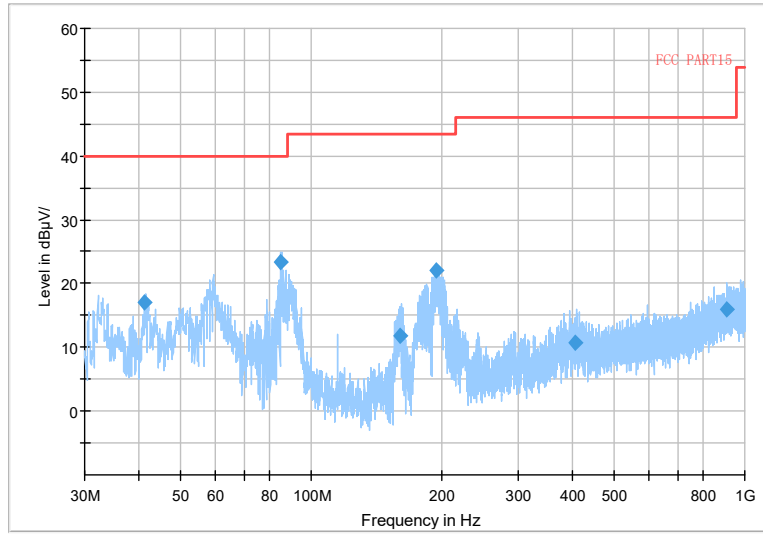

Frequency Range: 3GHz -6GHz  
 Detector: Av mode and PK mode  
 Modulation type: 802.11ax(HE80)

Full Spectrum

Frequency Range: 6GHz -18GHz  
 Detector: Av mode and PK mode  
 Modulation type: 802.11ax(HE80)

Full Spectrum

Frequency Range: 18GHz -40GHz  
 Detector: Av mode and PK mode  
 Modulation type: 802.11ax(HE80)

Carrier frequency (MHz): 5610  
 Channel No.:122

Full Spectrum

Frequency Range: 30MHz -1GHz  
 Detector: QP mode  
 Test Mode: 802.11ac(VHT80)