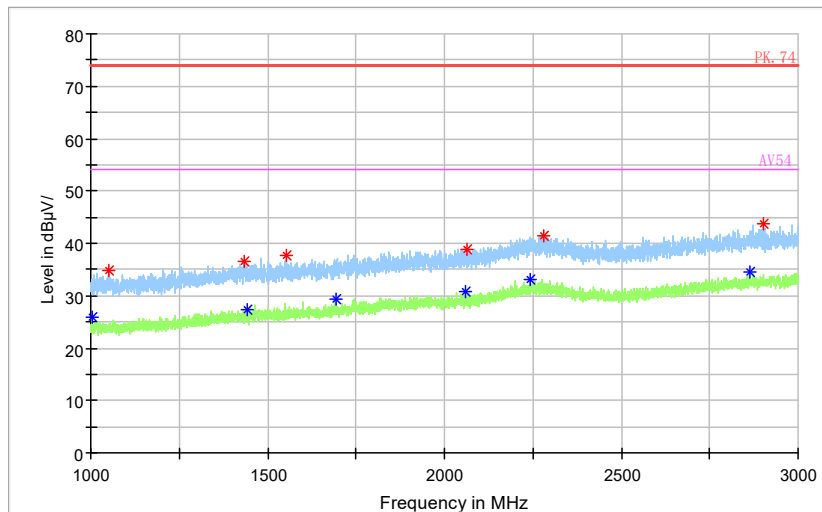

Frequency Range: 3GHz -6GHz  
 Detector: Av mode and PK mode  
 Modulation type: 802.11ax(HE80)

Full Spectrum

Frequency Range: 6GHz -18GHz  
 Detector: Av mode and PK mode  
 Modulation type: 802.11ax(HE80)

Full Spectrum

Frequency Range: 18GHz -40GHz  
 Detector: Av mode and PK mode  
 Modulation type: 802.11ax(HE80)

Carrier frequency (MHz): 5610  
 Channel No.:122

Full Spectrum

Frequency Range: 30MHz -1GHz  
 Detector: QP mode  
 Test Mode: 802.11ac(VHT80)

Full Spectrum

- Preview Result 2-AVG
- Preview Result 1-PK+
- PK.74
- AV54
- \* Critical\_Freqs PK+
- \* Critical\_Freqs AVG
- ◆ Final\_Result PK+
- ◆ Final\_Result AVG

Frequency Range: 1GHz -3GHz  
 Detector: Av mode and PK mode  
 Test Mode: 802.11ac(VHT80)