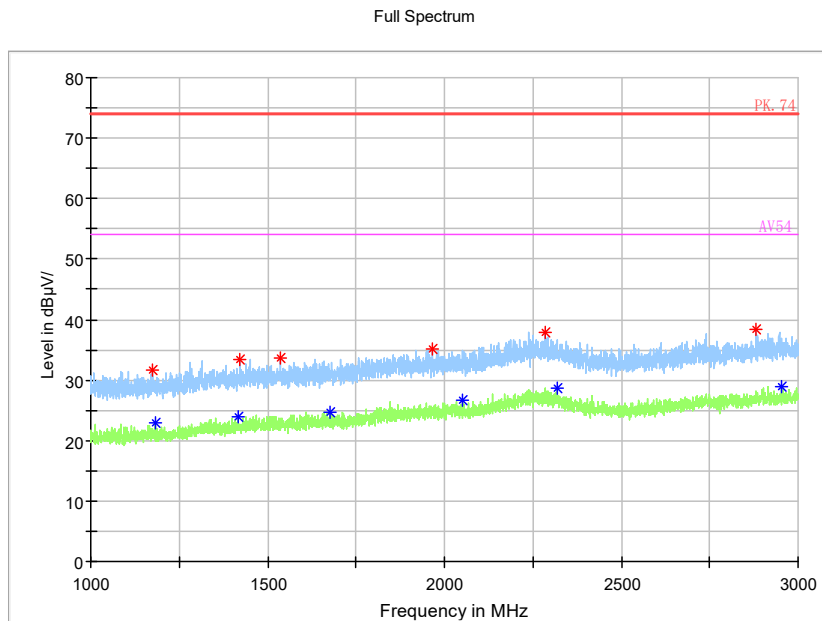

Frequency Range: 30MHz -1GHz  
 Detector: QP mode  
 Test Mode: 802.11ax(HE80)

Full Spectrum

Frequency Range: 1GHz -3GHz  
 Detector: Av mode and PK mode  
 Modulation type: 802.11ax(HE80)

Full Spectrum

Frequency Range: 3GHz -6GHz  
 Detector: Av mode and PK mode  
 Modulation type: 802.11ax(HE80)

Full Spectrum

Frequency Range: 6GHz -18GHz  
Detector: Av mode and PK mode  
Modulation type: 802.11ax(HE80)

Full Spectrum

- \* Preview Result 2-AVG
- \* Preview Result 1-PK+
- \* Critical\_Freqs AVG
- \* Critical\_Freqs PK+
- PK.74
- AV54
- ◆ Final\_Result PK+
- ◆ Final\_Result AVG

Frequency Range: 18GHz -40GHz  
Detector: Av mode and PK mode  
Modulation type: 802.11ax(HE80)

Carrier frequency (MHz): 5745  
 Channel No.: 149

Frequency Range: 30MHz -1GHz  
 Detector: QP mode  
 Test Mode: 802.11a