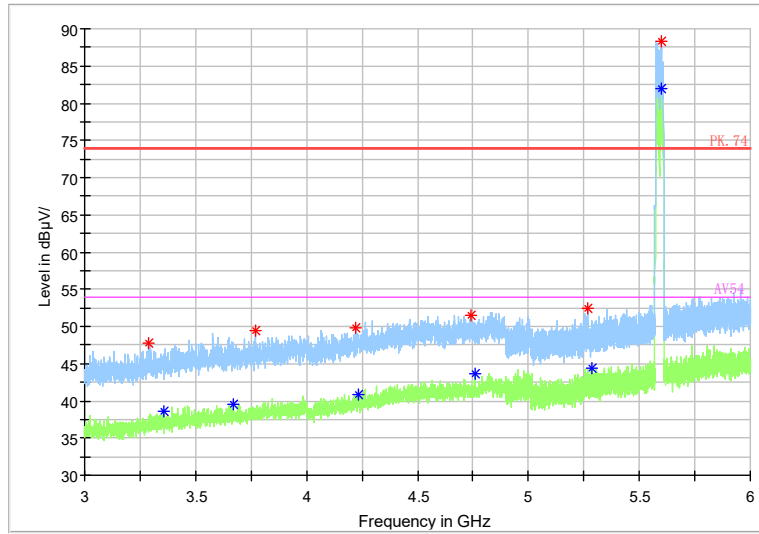

Frequency Range: 6GHz -18GHz  
Detector: Av mode and PK mode  
Test Mode: 802.11ac(VHT40)

Full Spectrum

— Preview Result 2-AVG    — Preview Result 1-PK+    \* Critical\_Freqs AVG  
\* Critical\_Freqs PK+    — PK.74    — AV54  
◆ Final\_Result PK+    ◆ Final\_Result AVG

Frequency Range: 18GHz -40GHz  
Detector: Av mode and PK mode  
Test Mode: 802.11ac(VHT40)

Full Spectrum

Frequency Range: 30MHz -1GHz  
 Detector: QP mode  
 Test Mode: 802.11ax(HE40)

Full Spectrum

Frequency Range: 1GHz -3GHz  
 Detector: Av mode and PK mode  
 Test Mode: 802.11ax(HE40)

Full Spectrum

Frequency Range: 3GHz -6GHz  
Detector: Av mode and PK mode  
Test Mode: 802.11ax(HE40)

Full Spectrum

Frequency Range: 6GHz -18GHz  
Detector: Av mode and PK mode  
Test Mode: 802.11ax(HE40)