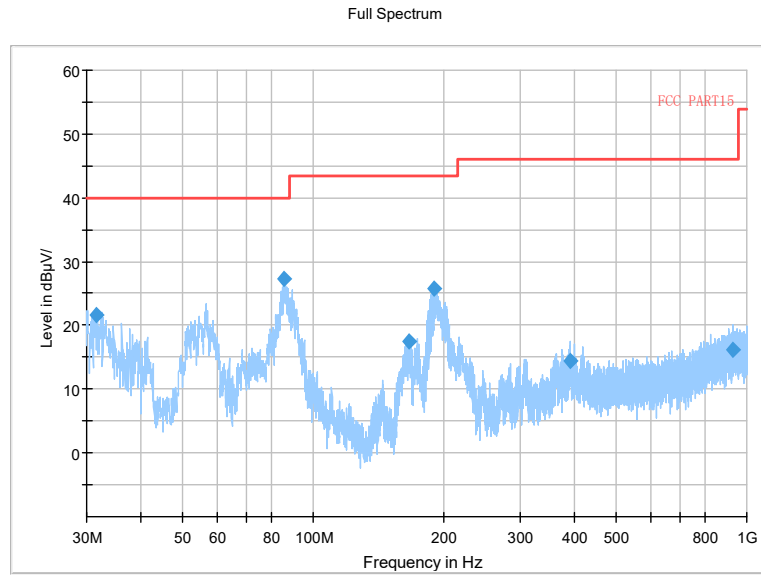

Frequency Range: 30MHz -1GHz  
 Detector: QP mode  
 Test Mode: 802.11ax(HE80)

Full Spectrum

Frequency Range: 1GHz -3GHz  
 Detector: Av mode and PK mode  
 Modulation type: 802.11ax(HE80)

Full Spectrum

Frequency Range: 3GHz -6GHz  
 Detector: Av mode and PK mode  
 Modulation type: 802.11ax(HE80)

Full Spectrum

Frequency Range: 6GHz -18GHz  
Detector: Av mode and PK mode  
Modulation type: 802.11ax(HE80)

Full Spectrum

- \* Preview Result 2-AVG
- \* Preview Result 1-PK+
- \* Critical\_Freqs AVG
- \* Critical\_Freqs PK+
- PK.74
- AV54
- ◆ Final\_Result PK+
- ◆ Final\_Result AVG

Frequency Range: 18GHz -40GHz  
Detector: Av mode and PK mode  
Modulation type: 802.11ax(HE80)

Carrier frequency (MHz): 5745  
 Channel No.: 149

Frequency Range: 30MHz -1GHz  
 Detector: QP mode  
 Test Mode: 802.11a