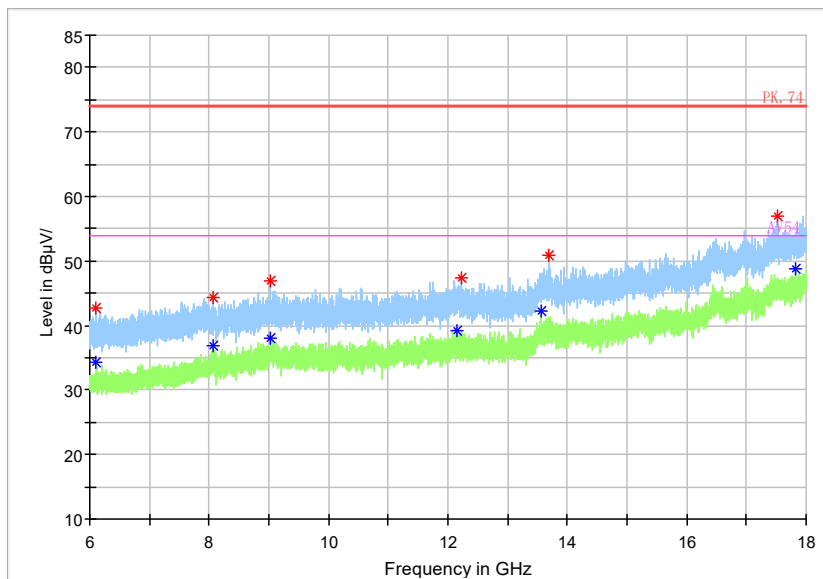

Full Spectrum

— Preview Result 2-AVG     — Preview Result 1-PK+     \* Critical\_Freqs AVG  
\* Critical\_Freqs PK+     — PK.74     — AV54  
◆ Final\_Result PK+     ◆ Final\_Result AVG

Frequency Range: 18GHz -40GHz  
Detector: Av mode and PK mode  
Test Mode: 802.11ac(VHT40)

Full Spectrum

Frequency Range: 30MHz -1GHz  
 Detector: QP mode  
 Test Mode: 802.11ax(HE40)

Full Spectrum

Frequency Range: 1GHz -3GHz  
 Detector: Av mode and PK mode  
 Modulation type: 802.11ax(HE40)

Full Spectrum

Frequency Range: 3GHz -6GHz  
 Detector: Av mode and PK mode  
 Modulation type: 802.11ax(HE40)

Full Spectrum

Frequency Range: 6GHz -18GHz  
 Detector: Av mode and PK mode  
 Modulation type: 802.11ax(HE40)