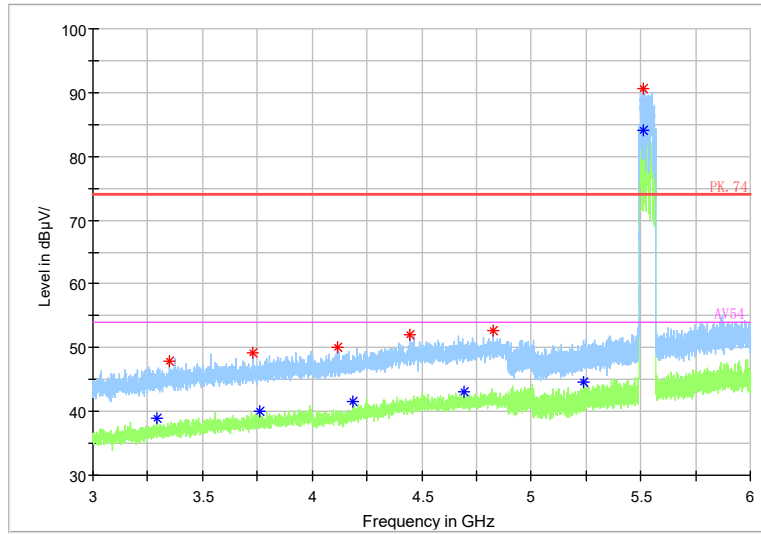

Full Spectrum

— Preview Result 2-AVG     — Preview Result 1-PK+     \* Critical\_Freqs AVG  
\* Critical\_Freqs PK+     — PK.74     — AV54  
◆ Final\_Result PK+     ◆ Final\_Result AVG

Frequency Range: 18GHz -40GHz  
Detector: Av mode and PK mode  
Test Mode: 802.11ac(VHT80)

Full Spectrum

Frequency Range: 30MHz -1GHz  
 Detector: QP mode  
 Test Mode: 802.11ax(HE80)

Full Spectrum

Frequency Range: 1GHz -3GHz  
 Detector: Av mode and PK mode  
 Modulation type: 802.11ax(HE80)

Full Spectrum

Frequency Range: 3GHz -6GHz  
 Detector: Av mode and PK mode  
 Modulation type: 802.11ax(HE80)

Full Spectrum

Frequency Range: 6GHz -18GHz  
 Detector: Av mode and PK mode  
 Modulation type: 802.11ax(HE80)