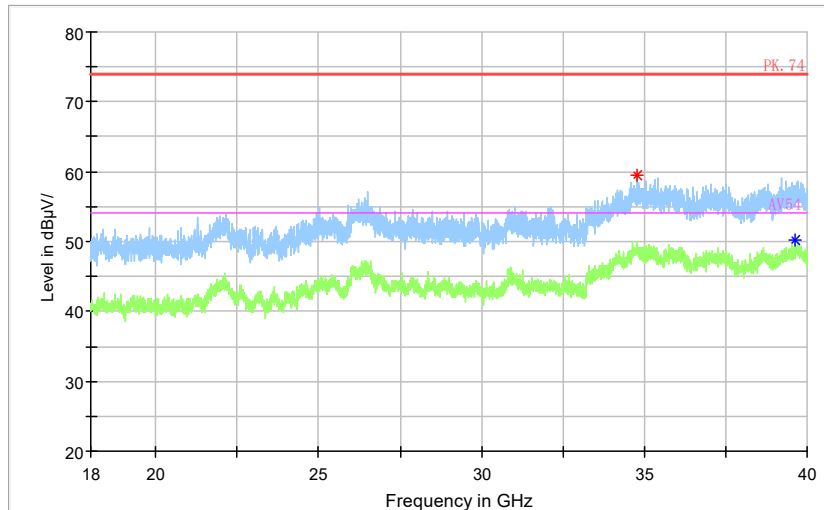

Frequency Range: 3GHz -6GHz  
Detector: Av mode and PK mode  
Modulation type: 802.11ax(HE40)

Full Spectrum

Frequency Range: 6GHz -18GHz  
Detector: Av mode and PK mode  
Modulation type: 802.11ax(HE40)

Full Spectrum

- ◆ Preview Result 2-AVG
  - \* Critical\_Freqs PK+
  - ◆ Final\_Result PK+
- Preview Result 1-PK+
  - PK.74
  - ◆ Final\_Result AVG
- \* Critical\_Freqs AVG
  - AV54

Frequency Range: 18GHz -40GHz  
 Detector: Av mode and PK mode  
 Modulation type: 802.11ax(HE40)