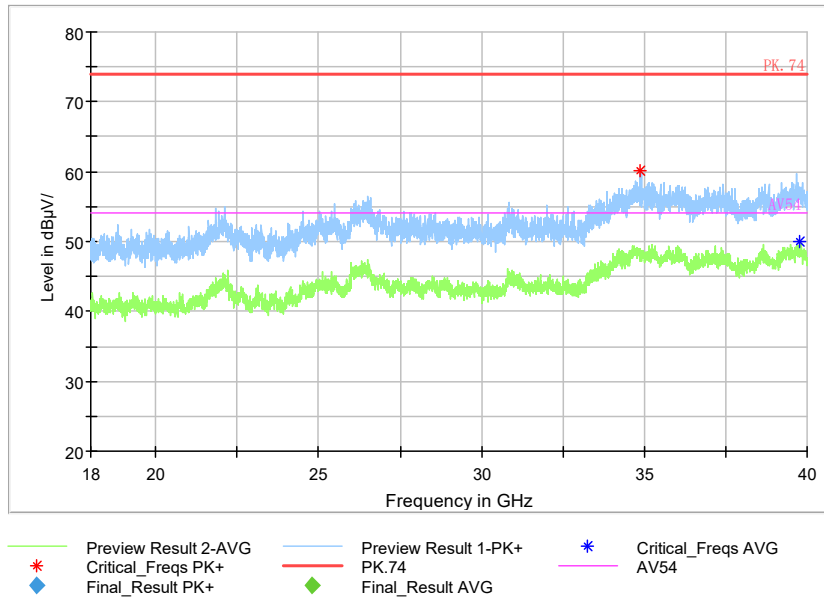

Full Spectrum

Frequency Range: 18GHz -40GHz
Detector: Av mode and PK mode
Modulation type: 802.11ax(HE80)