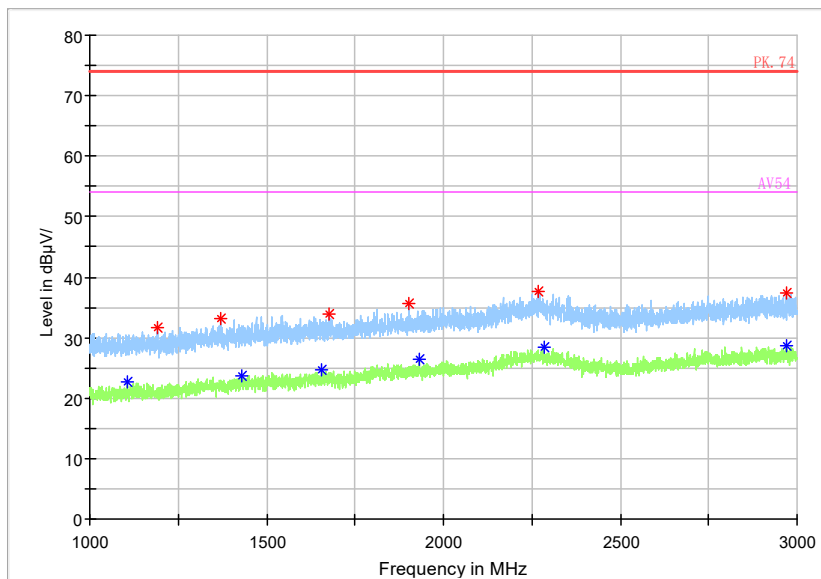

Full Spectrum

Frequency Range: 1GHz -3GHz
Detector: Av mode and PK mode
Modulation type: 802.11ax(HE40)