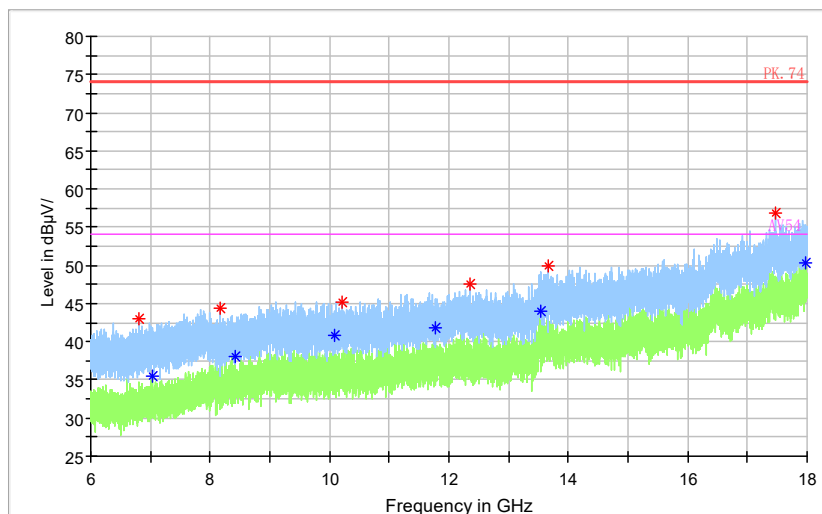

Full Spectrum

- ◆ Preview Result 2-AVG
  - \* Critical\_Freqs PK+
  - ◆ Final\_Result PK+
- Preview Result 1-PK+
  - PK.74
  - ◆ Final\_Result AVG
- \* Critical\_Freqs AVG
  - AV54

Frequency Range: 18GHz -40GHz  
 Detector: Av mode and PK mode  
 Modulation type: 802.11ax(HE40)

Carrier frequency (MHz): 5590  
Channel No.:118

Frequency Range: 30MHz -1GHz  
Detector: QP mode  
Test Mode: 802.11n(HT40)

Frequency Range: 1GHz -3GHz  
Detector: Av mode and PK mode  
Modulation type: 802.11n(HT40)

Full Spectrum

Frequency Range: 3GHz -6GHz  
Detector: Av mode and PK mode  
Modulation type: 802.11n(HT40)

Full Spectrum

◆ Preview Result 2-AVG     ◆ Preview Result 1-PK+     \* Critical\_Freqs AVG  
\* Critical\_Freqs PK+     ◆ Final\_Result PK+     ◆ Final\_Result AVG     ◆ Final\_Result AVG  
◆ Critical\_Freqs AV54