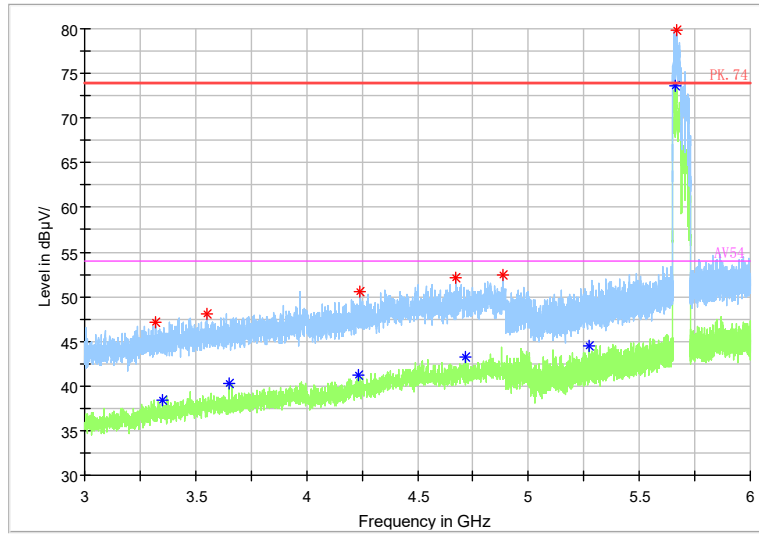

Full Spectrum

Frequency Range: 3GHz -6GHz
Detector: Av mode and PK mode
Test Mode: 802.11ac(VHT80)