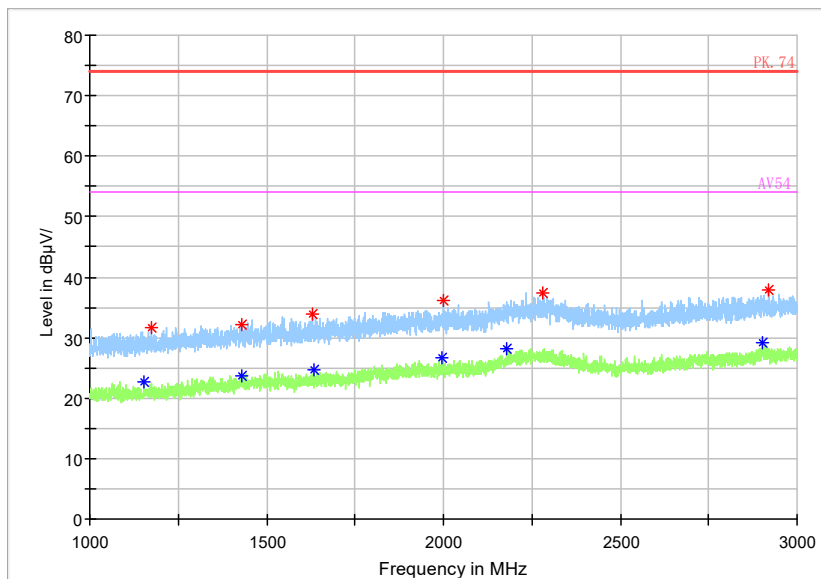

Full Spectrum

Frequency Range: 1GHz -3GHz
Detector: Av mode and PK mode
Test Mode: 802.11ax(HE40)