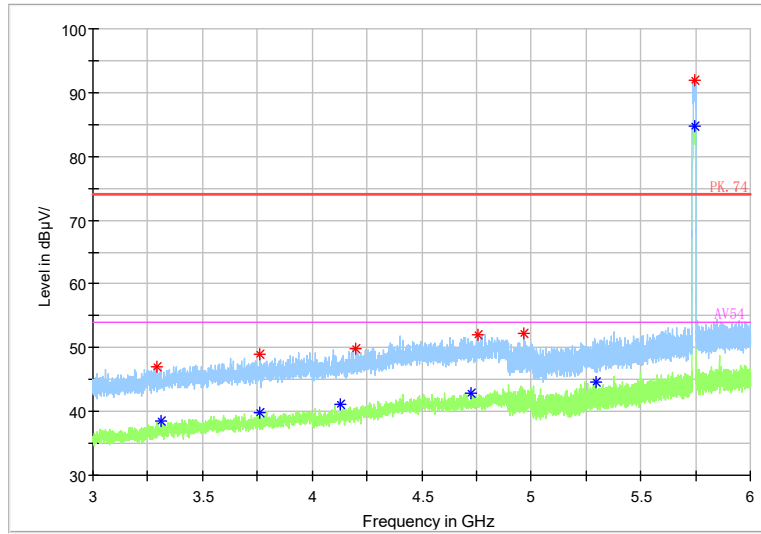

Full Spectrum

Frequency Range: 6GHz -18GHz  
 Detector: Av mode and PK mode  
 Modulation type: 802.11n(HT20)

Full Spectrum

- \* Preview Result 2-AVG
- \* Preview Result 1-PK+
- \* Critical\_Freqs AVG
- \* Critical\_Freqs PK+
- PK.74
- \* AV54
- ♦ Final\_Result PK+
- ♦ Final\_Result AVG

Frequency Range: 18GHz -40GHz  
 Detector: Av mode and PK mode  
 Modulation type: 802.11n(HT20)

Full Spectrum

Frequency Range: 30MHz -1GHz  
 Detector: QP mode  
 Test Mode: 802.11ac(VHT20)

Full Spectrum

Frequency Range: 1GHz -3GHz  
 Detector: Av mode and PK mode  
 Test Mode: 802.11ac(VHT20)

Full Spectrum

Frequency Range: 3GHz -6GHz  
Detector: Av mode and PK mode  
Test Mode: 802.11ac(VHT20)

Full Spectrum