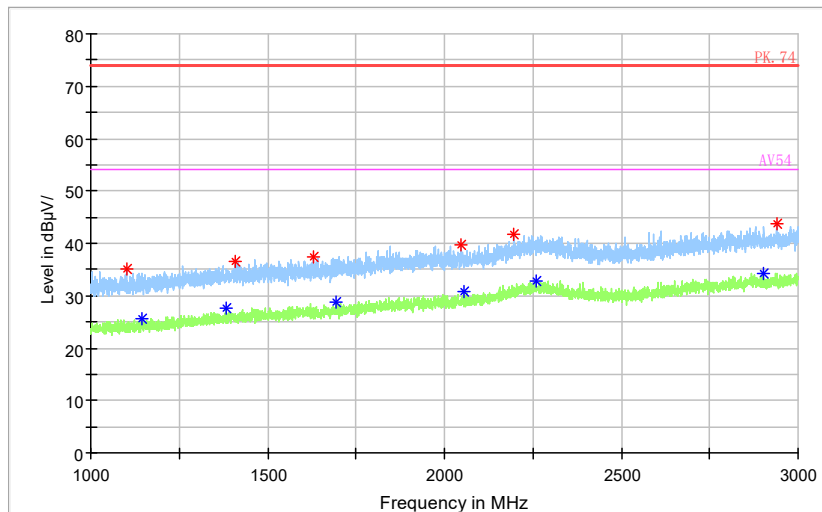

Full Spectrum

Frequency Range: 6GHz -18GHz  
 Detector: Av mode and PK mode  
 Test Mode: 802.11ax(HE80)

Full Spectrum

- \* Preview Result 2-AVG
- \* Preview Result 1-PK+
- \* Critical\_Freqs AVG
- \* Critical\_Freqs PK+
- PK.74
- \* Critical\_Freqs AV54
- ♦ Final\_Result PK+
- ♦ Final\_Result AVG

Frequency Range: 18GHz -40GHz  
 Detector: Av mode and PK mode  
 Test Mode: 802.11ax(HE80)

Carrier frequency (MHz): 5690  
Channel No.:138

Full Spectrum

Frequency Range: 30MHz -1GHz  
Detector: QP mode  
Test Mode: 802.11ac(VHT80)

Full Spectrum

— Preview Result 2-AVG     — Preview Result 1-PK+     \* Critical\_Freqs AVG  
\* Critical\_Freqs PK+     — PK.74     — AV54  
◆ Final\_Result PK+     ◆ Final\_Result AVG

Frequency Range: 1GHz -3GHz  
Detector: Av mode and PK mode  
Test Mode: 802.11ac(VHT80)