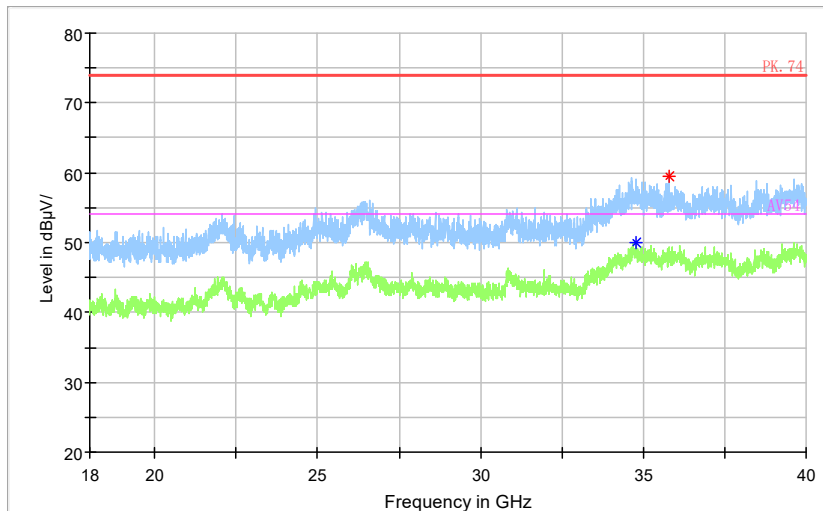

Frequency Range: 6GHz -18GHz  
Detector: Av mode and PK mode  
Test Mode: 802.11ac(VHT80)

Full Spectrum

Frequency Range: 18GHz -40GHz  
 Detector: Av mode and PK mode  
 Test Mode: 802.11ac(VHT80)

Full Spectrum

Frequency Range: 30MHz -1GHz  
 Detector: QP mode  
 Test Mode: 802.11ax(HE80)

Full Spectrum

Frequency Range: 1GHz -3GHz  
 Detector: Av mode and PK mode  
 Test Mode: 802.11ax(HE80)

Full Spectrum

Frequency Range: 3GHz -6GHz  
 Detector: Av mode and PK mode  
 Test Mode: 802.11ax(HE80)

Full Spectrum

Frequency Range: 6GHz -18GHz  
 Detector: Av mode and PK mode  
 Test Mode: 802.11ax(HE80)

Full Spectrum

- \* Preview Result 2-AVG
- \* Preview Result 1-PK+
- \* Critical\_Freqs AVG
- \* Critical\_Freqs PK+
- PK.74
- \* Critical\_Freqs AV54
- ♦ Final\_Result PK+
- ♦ Final\_Result AVG