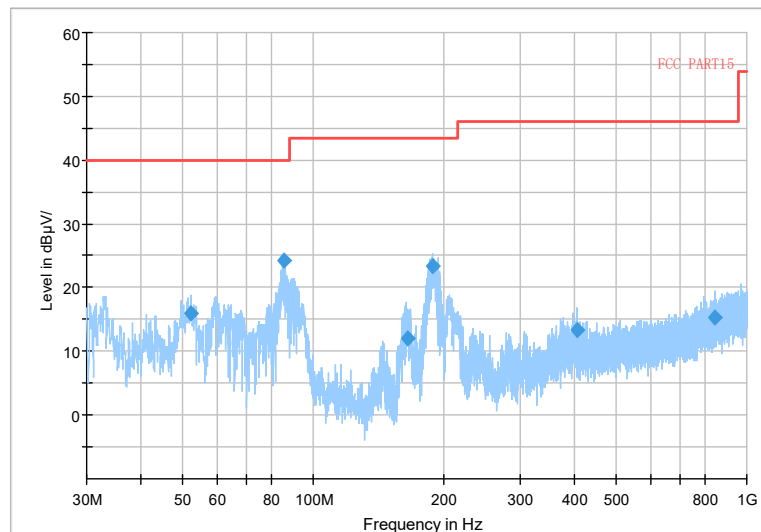

Frequency Range: 3GHz -6GHz  
 Detector: Av mode and PK mode  
 Modulation type: 802.11ax(HE40)

Full Spectrum

Frequency Range: 6GHz -18GHz  
 Detector: Av mode and PK mode  
 Modulation type: 802.11ax(HE40)

Full Spectrum

Frequency Range: 18GHz -40GHz  
Detector: Av mode and PK mode  
Modulation type: 802.11ax(HE40)

Carrier frequency (MHz): 5530  
Channel No.:106

Full Spectrum

Frequency Range: 30MHz -1GHz  
Detector: QP mode  
Test Mode: 802.11ac(VHT80)