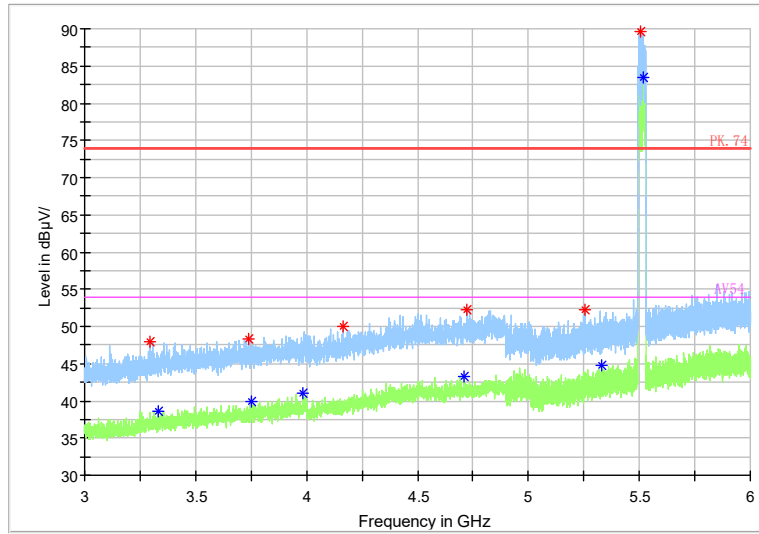

Full Spectrum

— Preview Result 2-AVG     — Preview Result 1-PK+     \* Critical\_Freqs AVG  
\* Critical\_Freqs PK+     — PK.74     — AV54  
◆ Final\_Result PK+     ◆ Final\_Result AVG

Frequency Range: 18GHz -40GHz  
Detector: Av mode and PK mode  
Test Mode: 802.11ac(VHT40)

Full Spectrum

Frequency Range: 30MHz -1GHz  
 Detector: QP mode  
 Test Mode: 802.11ax(HE40)

Full Spectrum

Frequency Range: 1GHz -3GHz  
 Detector: Av mode and PK mode  
 Modulation type: 802.11ax(HE40)

Full Spectrum

Frequency Range: 3GHz -6GHz  
Detector: Av mode and PK mode  
Modulation type: 802.11ax(HE40)

Full Spectrum

Frequency Range: 6GHz -18GHz  
Detector: Av mode and PK mode  
Modulation type: 802.11ax(HE40)