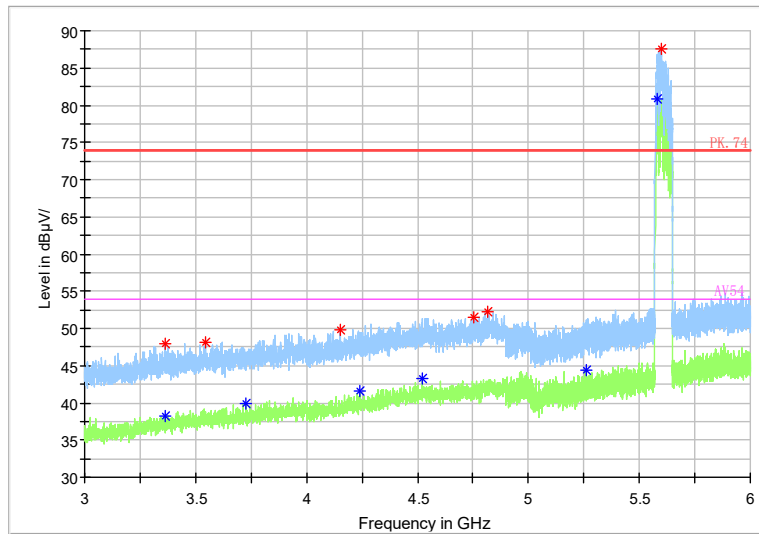

Full Spectrum

Frequency Range: 3GHz -6GHz
Detector: Av mode and PK mode
Test Mode: 802.11ac(VHT80)