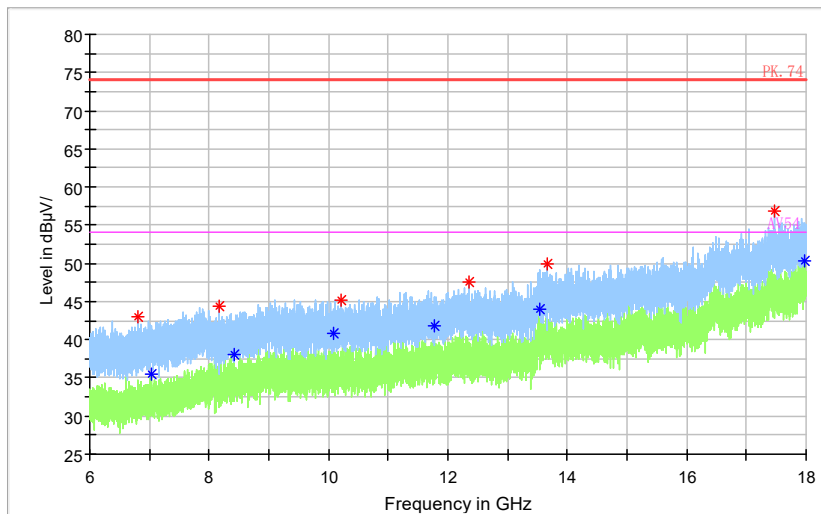

Full Spectrum

Frequency Range: 6GHz -18GHz  
Detector: Av mode and PK mode  
Modulation type: 802.11ax(HE20)

Full Spectrum

— Preview Result 2-AVG     — Preview Result 1-PK+     \* Critical\_Freqs AV54  
\* Critical\_Freqs PK+     — PK.74     ◆ Final\_Result AV54  
◆ Final\_Result PK+     ◆ Final\_Result AVG

Frequency Range: 18GHz -40GHz  
Detector: Av mode and PK mode  
Modulation type: 802.11ax(HE20)

Carrier frequency (MHz): 5510  
Channel No.:102

Frequency Range: 30MHz -1GHz  
Detector: QP mode  
Test Mode: 802.11n(HT40)

Frequency Range: 1GHz -3GHz  
Detector: Av mode and PK mode  
Modulation type: 802.11n(HT40)

Full Spectrum

Frequency Range: 3GHz -6GHz  
Detector: Av mode and PK mode  
Modulation type: 802.11n(HT40)

Full Spectrum