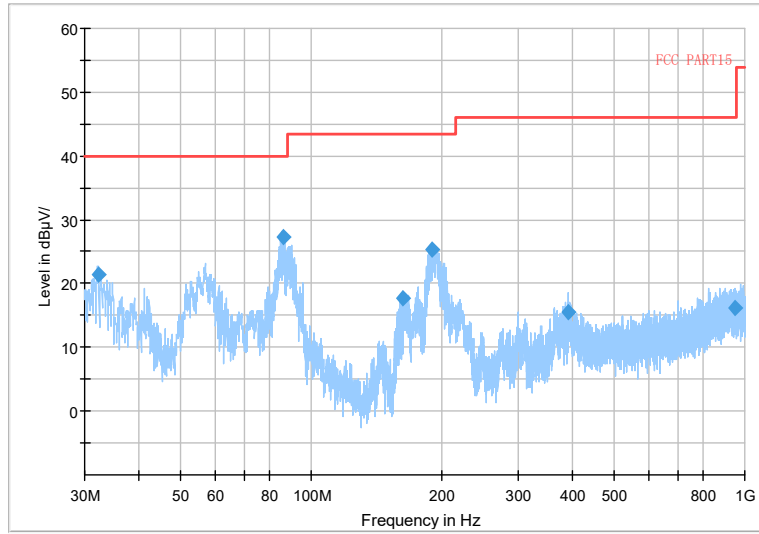

Frequency Range: 30MHz -1GHz  
 Detector: QP mode  
 Test Mode: 802.11ax(HE80)

Full Spectrum

Frequency Range: 1GHz -3GHz  
 Detector: Av mode and PK mode  
 Test Mode: 802.11ax(HE80)

Full Spectrum

Frequency Range: 3GHz -6GHz  
 Detector: Av mode and PK mode  
 Test Mode: 802.11ax(HE80)

Full Spectrum

Frequency Range: 6GHz -18GHz  
 Detector: Av mode and PK mode  
 Test Mode: 802.11ax(HE80)

Full Spectrum

- \* Preview Result 2-AVG
- \* Preview Result 1-PK+
- \* Critical\_Freqs AVG
- \* Critical\_Freqs PK+
- PK.74
- \* Critical\_Freqs AV54
- ♦ Final\_Result PK+
- ♦ Final\_Result AVG

Frequency Range: 18GHz -40GHz  
 Detector: Av mode and PK mode  
 Test Mode: 802.11ax(HE80)

Carrier frequency (MHz): 5690  
Channel No.:138

Full Spectrum

Frequency Range: 30MHz -1GHz  
Detector: QP mode  
Test Mode: 802.11ac(VHT80)