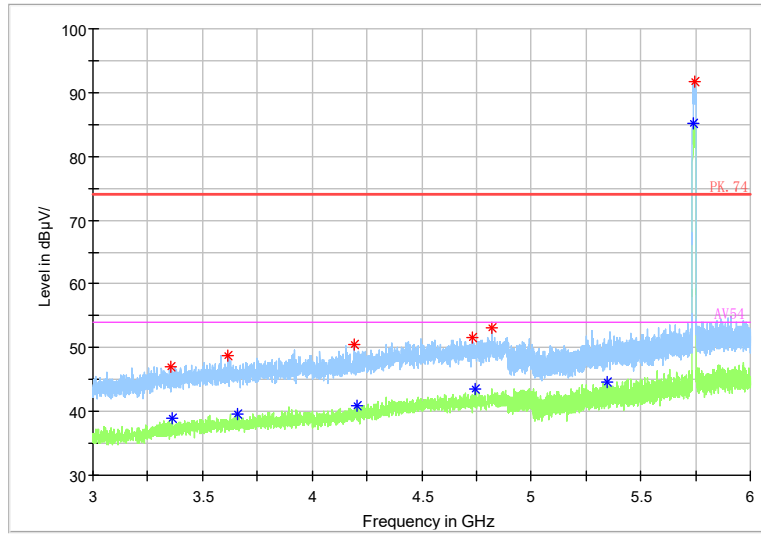

Full Spectrum

Frequency Range: 6GHz -18GHz  
Detector: Av mode and PK mode  
Modulation type: 802.11ax(HE80)

Full Spectrum

- \* Preview Result 2-AVG
- \* Preview Result 1-PK+
- \* Critical\_Freqs AVG
- \* Critical\_Freqs PK+
- PK.74
- AV54
- ◆ Final\_Result PK+
- ◆ Final\_Result AVG

Frequency Range: 18GHz -40GHz  
Detector: Av mode and PK mode  
Modulation type: 802.11ax(HE80)

Carrier frequency (MHz): 5745  
 Channel No.: 149

Frequency Range: 30MHz -1GHz  
 Detector: QP mode  
 Test Mode: 802.11a

Frequency Range: 1GHz -3GHz  
 Detector: Av mode and PK mode  
 Modulation type: 802.11a

Full Spectrum

Frequency Range: 3GHz -6GHz  
Detector: Av mode and PK mode  
Modulation type: 802.11a

Full Spectrum