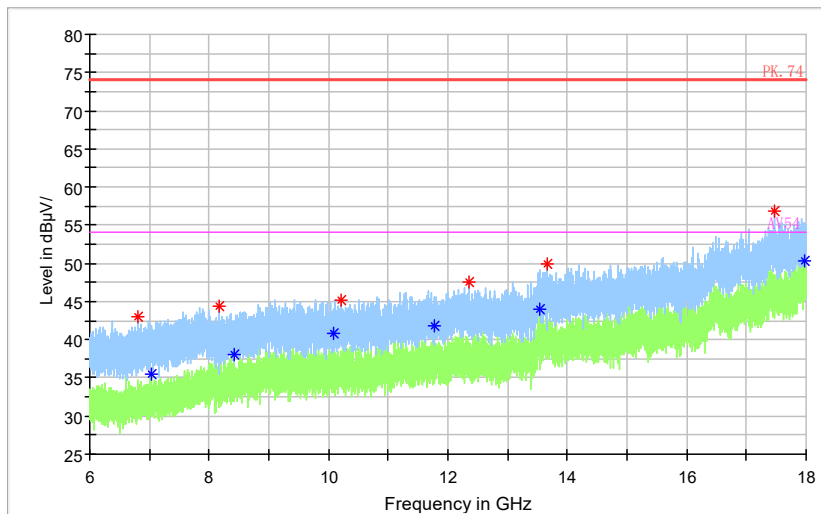

Frequency Range: 18GHz -40GHz  
 Detector: Av mode and PK mode  
 Test Mode: 802.11ax(HE80)

Carrier frequency (MHz): 5690  
Channel No.:138

Full Spectrum

Frequency Range: 30MHz -1GHz  
Detector: QP mode  
Test Mode: 802.11ac(VHT80)

Full Spectrum

— Preview Result 2-AVG     — Preview Result 1-PK+     \* Critical\_Freqs AVG  
\* Critical\_Freqs PK+     — PK.74     — AV54  
◆ Final\_Result PK+     ◆ Final\_Result AVG

Frequency Range: 1GHz -3GHz  
Detector: Av mode and PK mode  
Test Mode: 802.11ac(VHT80)

Full Spectrum

Frequency Range: 3GHz -6GHz  
Detector: Av mode and PK mode  
Test Mode: 802.11ac(VHT80)

Full Spectrum

— Preview Result 2-AVG    — Preview Result 1-PK+    \* Critical\_Freqs AVG  
\* Critical\_Freqs PK+    — PK.74    — AV54  
◆ Final\_Result PK+    ◆ Final\_Result AVG