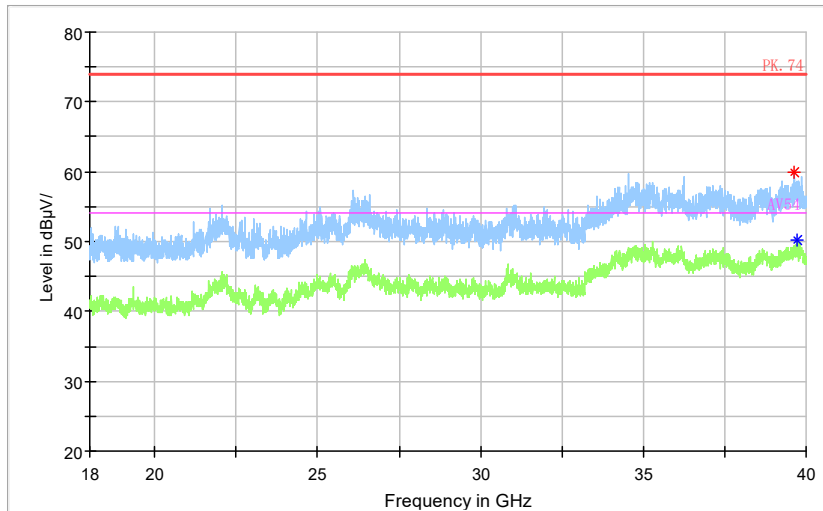

Full Spectrum

— Preview Result 2-AVG   — Preview Result 1-PK+   * Critical_Freqs AVG
* Critical_Freqs PK+   — PK.74   — AV54
◆ Final_Result PK+   ◆ Final_Result AVG

Frequency Range: 18GHz -40GHz
Detector: Av mode and PK mode
Test Mode: 802.11ac(VHT40)