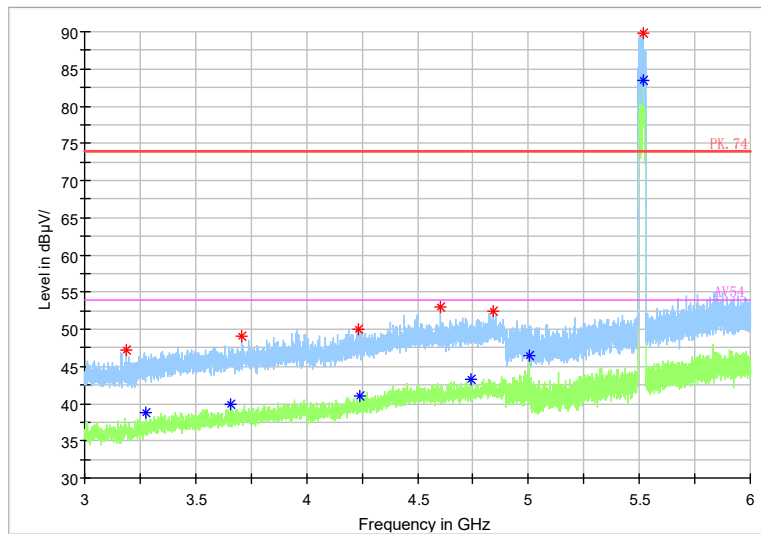

- ◆ Preview Result 2-AVG
- ◆ Critical\_Freqs PK+
- ◆ Final\_Result PK+
- Preview Result 1-PK+
- PK.74
- ◆ Final\_Result AVG
- Critical\_Freqs AVG
- AV54

Frequency Range: 6GHz -18GHz  
Detector: Av mode and PK mode  
Modulation type: 802.11n(HT40)

Full Spectrum

Frequency Range: 18GHz -40GHz  
Detector: Av mode and PK mode  
Modulation type: 802.11n(HT40)

Full Spectrum

Frequency Range: 30MHz -1GHz  
Detector: QP mode  
Test Mode: 802.11ac(VHT40)

Full Spectrum

Frequency Range: 1GHz -3GHz  
Detector: Av mode and PK mode  
Test Mode: 802.11ac(VHT40)

Full Spectrum

Frequency Range: 3GHz -6GHz  
Detector: Av mode and PK mode  
Test Mode: 802.11ac(VHT40)

Full Spectrum