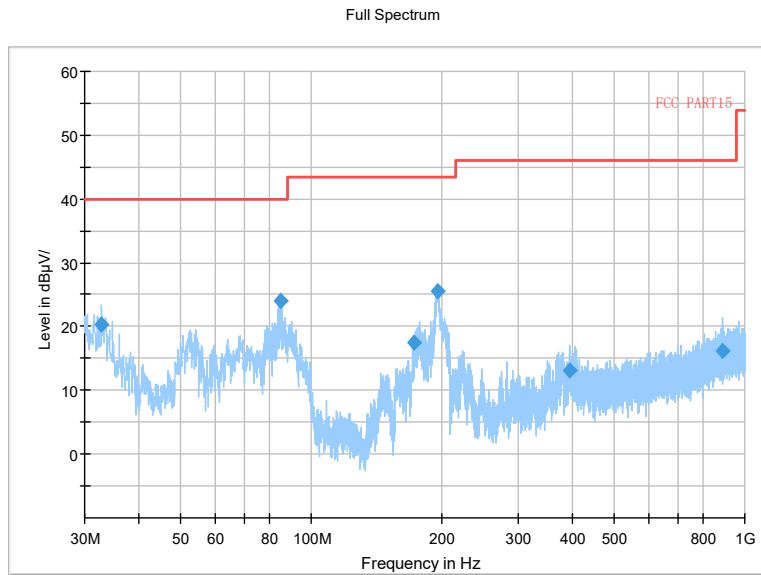

Carrier frequency (MHz): 5590
Channel No.:118

Frequency Range: 30MHz -1GHz
Detector: QP mode
Test Mode: 802.11n(HT40)