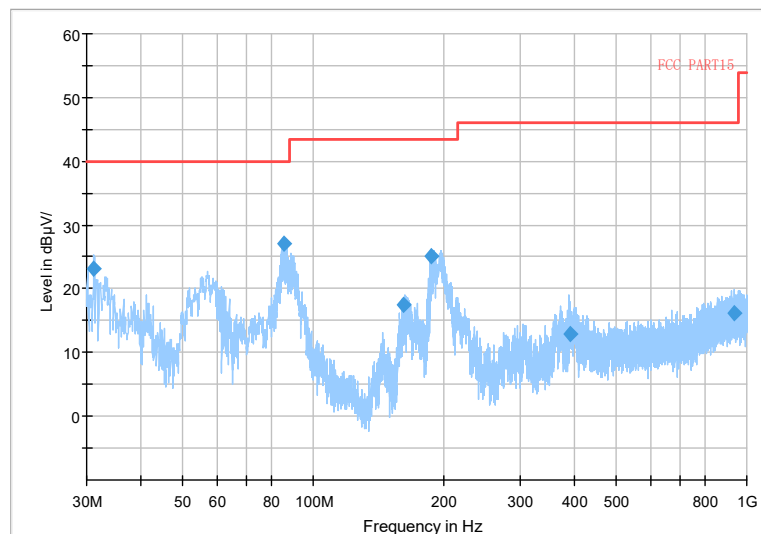

Full Spectrum

— Preview Result 2-AVG     — Preview Result 1-PK+     \* Critical\_Freqs AVG  
\* Critical\_Freqs PK+     — PK.74     — AV54  
◆ Final\_Result PK+     ◆ Final\_Result AVG

Frequency Range: 1GHz -3GHz  
Detector: Av mode and PK mode  
Test Mode: 802.11ac(VHT80)

Full Spectrum

Frequency Range: 3GHz -6GHz  
Detector: Av mode and PK mode  
Test Mode: 802.11ac(VHT80)

Full Spectrum

— Preview Result 2-AVG    — Preview Result 1-PK+    \* Critical\_Freqs AVG  
\* Critical\_Freqs PK+    — PK.74    — AV54  
◆ Final\_Result PK+    ◆ Final\_Result AVG

Frequency Range: 6GHz -18GHz  
Detector: Av mode and PK mode  
Test Mode: 802.11ac(VHT80)

Full Spectrum

Frequency Range: 18GHz -40GHz  
 Detector: Av mode and PK mode  
 Test Mode: 802.11ac(VHT80)

Full Spectrum