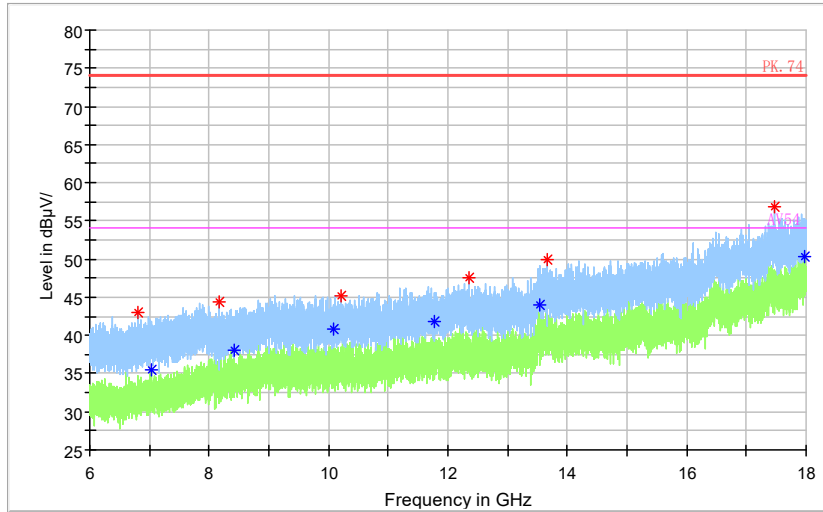

Full Spectrum

Frequency Range: 18GHz -40GHz  
Detector: Av mode and PK mode  
Modulation type: 802.11ax(HE40)

Carrier frequency (MHz): 5530  
Channel No.:106

Full Spectrum

Frequency Range: 30MHz -1GHz  
Detector: QP mode  
Test Mode: 802.11ac(VHT80)

Full Spectrum

Frequency Range: 1GHz -3GHz  
Detector: Av mode and PK mode  
Test Mode: 802.11ac(VHT80)

Full Spectrum

Frequency Range: 3GHz -6GHz  
Detector: Av mode and PK mode  
Test Mode: 802.11ac(VHT80)

Full Spectrum

— Preview Result 2-AVG     — Preview Result 1-PK+     \* Critical\_Freqs AVG  
\* Critical\_Freqs PK+     — PK.74     — AV54  
◆ Final\_Result PK+     ◆ Final\_Result AVG

Frequency Range: 6GHz -18GHz  
Detector: Av mode and PK mode  
Test Mode: 802.11ac(VHT80)