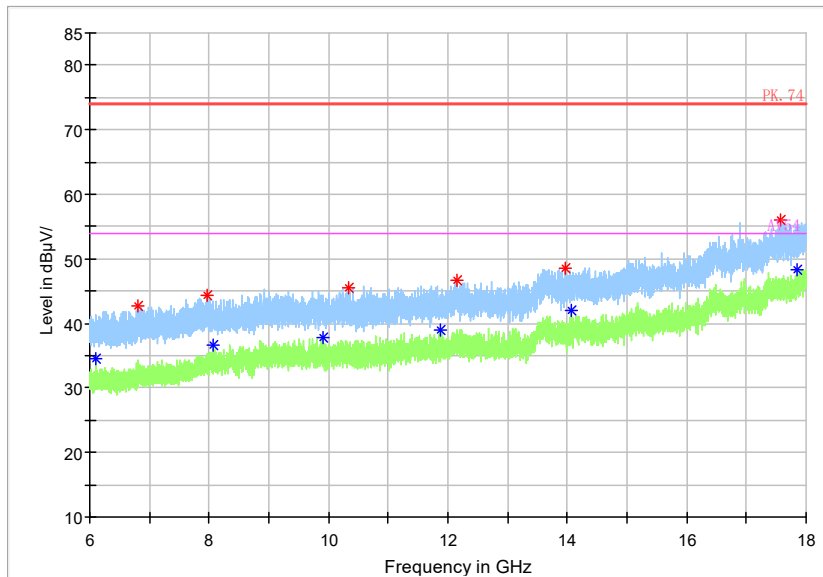

Full Spectrum

Frequency Range: 6GHz -18GHz  
Detector: Av mode and PK mode  
Modulation type: 802.11ax(HE20)

Full Spectrum

— Preview Result 2-AVG     — Preview Result 1-PK+     \* Critical\_Freqs AV54  
\* Critical\_Freqs PK+     — PK.74     ◆ Final\_Result AV54  
◆ Final\_Result PK+     ◆ Final\_Result AVG

Frequency Range: 18GHz -40GHz  
Detector: Av mode and PK mode  
Modulation type: 802.11ax(HE20)

Carrier frequency (MHz): 5510  
Channel No.:102

Frequency Range: 30MHz -1GHz  
Detector: QP mode  
Test Mode: 802.11n(HT40)