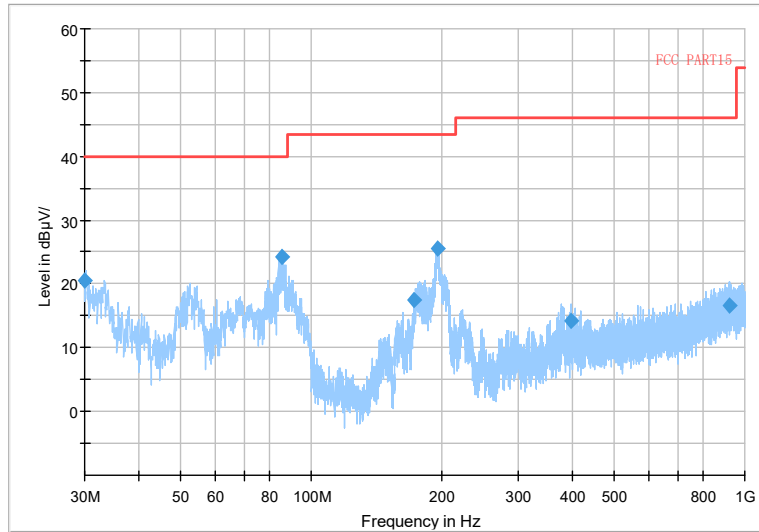

Full Spectrum

Frequency Range: 30MHz -1GHz
Detector: QP mode
Test Mode: 802.11ax(HE40)