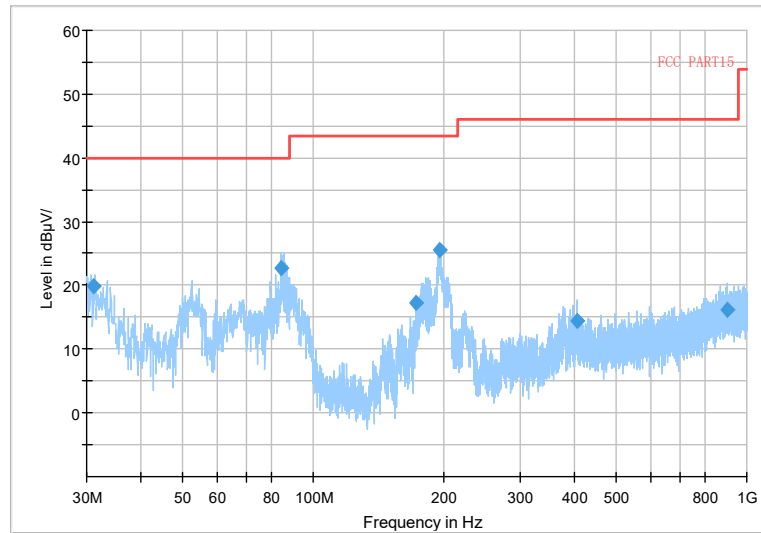

Full Spectrum

Frequency Range: 30MHz -1GHz
Detector: QP mode
Test Mode: 802.11ac(VHT40)