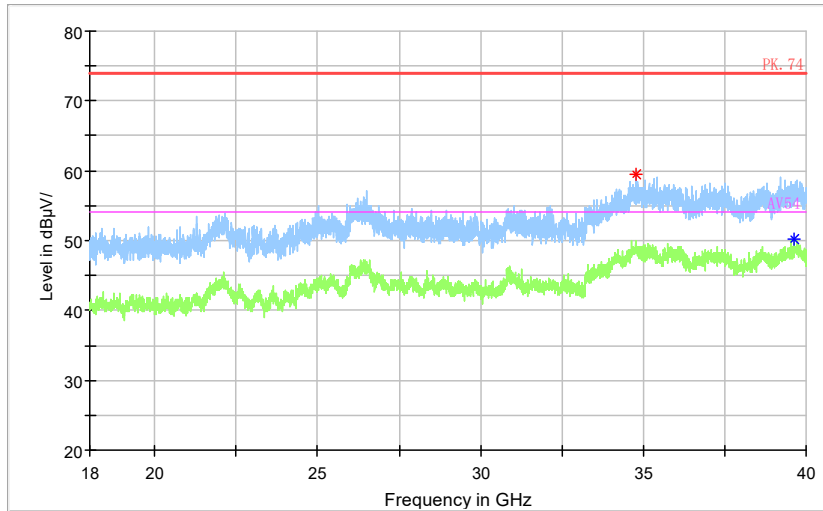

Frequency Range: 6GHz -18GHz  
Detector: Av mode and PK mode  
Modulation type: 802.11a

Full Spectrum

Frequency Range: 18GHz -40GHz  
Detector: Av mode and PK mode  
Modulation type: 802.11a

Full Spectrum

Frequency Range: 30MHz -1GHz  
Detector: QP mode  
Test Mode: 802.11n(HT20)

Full Spectrum

Frequency Range: 1GHz -3GHz  
 Detector: Av mode and PK mode  
 Modulation type: 802.11n(HT20)

Full Spectrum

Frequency Range: 3GHz -6GHz  
 Detector: Av mode and PK mode  
 Modulation type: 802.11n(HT20)

Full Spectrum

Frequency Range: 6GHz -18GHz  
 Detector: Av mode and PK mode  
 Modulation type: 802.11n(HT20)

Full Spectrum

- \* Preview Result 2-AVG
- \* Preview Result 1-PK+
- \* Critical\_Freqs AVG
- \* Critical\_Freqs PK+
- PK.74
- \* AV54
- ♦ Final\_Result PK+
- ♦ Final\_Result AVG