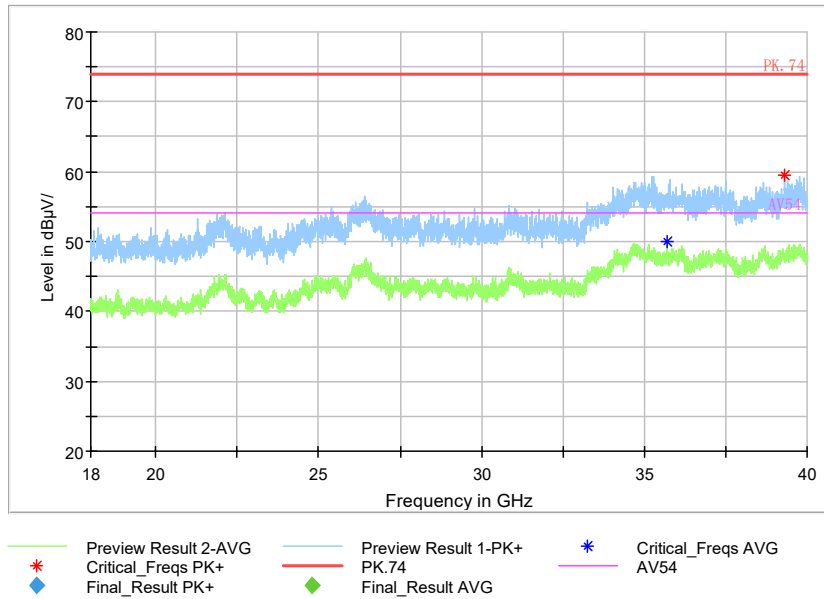

Full Spectrum

— Preview Result 2-AVG     — Preview Result 1-PK+     \* Critical\_Freqs AVG  
\* Critical\_Freqs PK+     — PK.74     — AV54  
◆ Final\_Result PK+     ◆ Final\_Result AVG

Frequency Range: 1GHz -3GHz  
Detector: Av mode and PK mode  
Test Mode: 802.11ac(VHT80)

Full Spectrum

Frequency Range: 3GHz -6GHz  
Detector: Av mode and PK mode  
Test Mode: 802.11ac(VHT80)

Full Spectrum

— Preview Result 2-AVG    — Preview Result 1-PK+    \* Critical\_Freqs AVG  
\* Critical\_Freqs PK+    — PK.74    — AV54  
◆ Final\_Result PK+    ◆ Final\_Result AVG

Frequency Range: 6GHz -18GHz  
Detector: Av mode and PK mode  
Test Mode: 802.11ac(VHT80)

Full Spectrum

Frequency Range: 18GHz -40GHz  
 Detector: Av mode and PK mode  
 Test Mode: 802.11ac(VHT80)

Full Spectrum