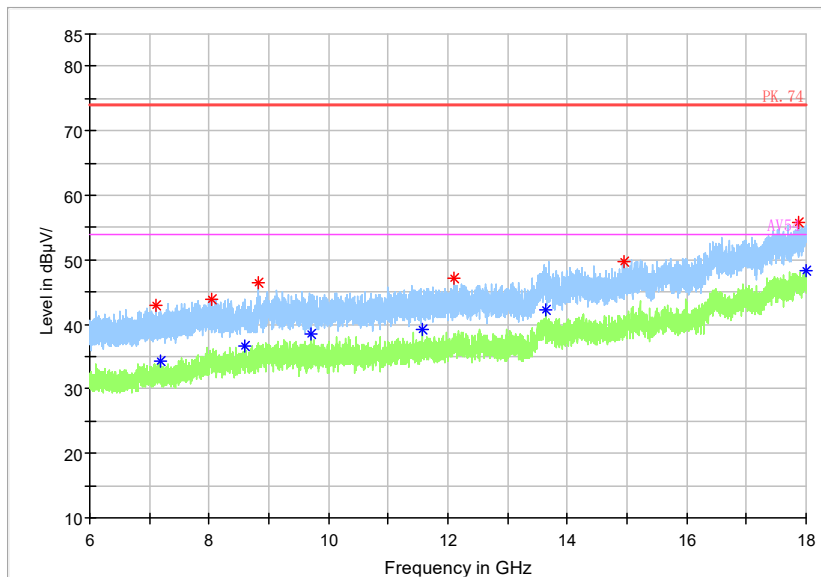

Frequency Range: 6GHz -18GHz  
Detector: Av mode and PK mode  
Test Mode: 802.11ac(VHT40)

Full Spectrum

— Preview Result 2-AVG    — Preview Result 1-PK+    \* Critical\_Freqs AVG  
\* Critical\_Freqs PK+    — PK.74    — AV54  
◆ Final\_Result PK+    ◆ Final\_Result AVG

Frequency Range: 18GHz -40GHz  
Detector: Av mode and PK mode  
Test Mode: 802.11ac(VHT40)

Full Spectrum

Frequency Range: 30MHz -1GHz  
 Detector: QP mode  
 Test Mode: 802.11ax(HE40)

Full Spectrum

Frequency Range: 1GHz -3GHz  
 Detector: Av mode and PK mode  
 Test Mode: 802.11ax(HE40)

Full Spectrum

Frequency Range: 3GHz -6GHz  
Detector: Av mode and PK mode  
Test Mode: 802.11ax(HE40)

Full Spectrum

Frequency Range: 6GHz -18GHz  
Detector: Av mode and PK mode  
Test Mode: 802.11ax(HE40)