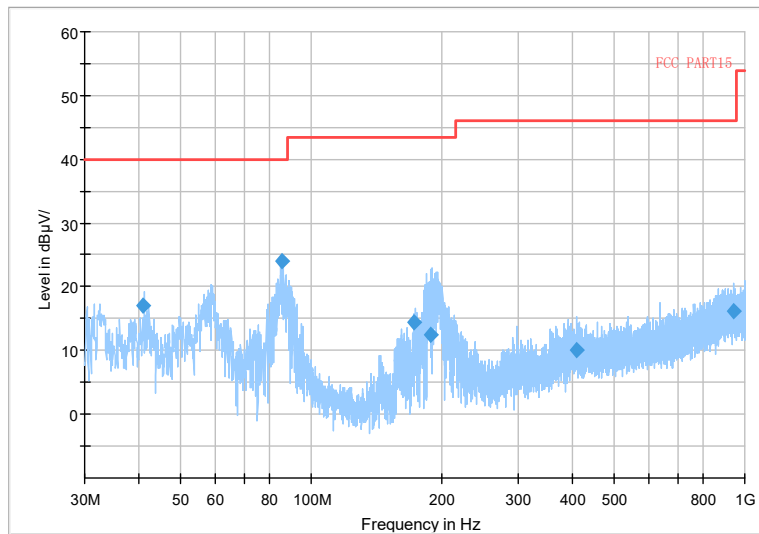

Full Spectrum

Frequency Range: 3GHz -6GHz  
Detector: Av mode and PK mode  
Test Mode: 802.11ac(VHT80)

Full Spectrum

◆ Preview Result 2-AVG     ◆ Preview Result 1-PK+     \* Critical\_Freqs AVG  
\* Critical\_Freqs PK+     ◆ Final\_Result PK+     ◆ Final\_Result AVG  
◆ Critical\_Freqs AV54

Frequency Range: 6GHz -18GHz  
Detector: Av mode and PK mode  
Test Mode: 802.11ac(VHT80)

Full Spectrum

Frequency Range: 18GHz -40GHz  
 Detector: Av mode and PK mode  
 Test Mode: 802.11ac(VHT80)

Full Spectrum

Frequency Range: 30MHz -1GHz  
 Detector: QP mode  
 Test Mode: 802.11ax(HE80)

Full Spectrum

Frequency Range: 1GHz -3GHz  
 Detector: Av mode and PK mode  
 Test Mode: 802.11ax(HE80)

Full Spectrum

Frequency Range: 3GHz -6GHz  
 Detector: Av mode and PK mode  
 Test Mode: 802.11ax(HE80)