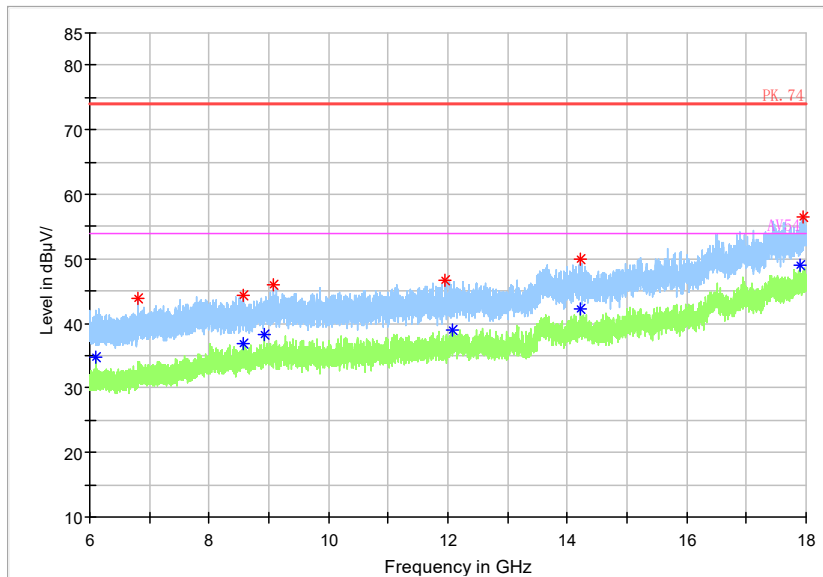

Frequency Range: 6GHz -18GHz  
Detector: Av mode and PK mode  
Test Mode: 802.11ac(VHT80)

Full Spectrum

Frequency Range: 18GHz -40GHz  
 Detector: Av mode and PK mode  
 Test Mode: 802.11ac(VHT80)

Full Spectrum

Frequency Range: 30MHz -1GHz  
 Detector: QP mode  
 Test Mode: 802.11ax(HE80)

Full Spectrum

Frequency Range: 1GHz -3GHz  
 Detector: Av mode and PK mode  
 Modulation type: 802.11ax(HE80)

Full Spectrum

Frequency Range: 3GHz -6GHz  
 Detector: Av mode and PK mode  
 Modulation type: 802.11ax(HE80)

Full Spectrum

Frequency Range: 6GHz -18GHz  
Detector: Av mode and PK mode  
Modulation type: 802.11ax(HE80)

Full Spectrum

- \* Preview Result 2-AVG
- \* Preview Result 1-PK+
- \* Critical\_Freqs AVG
- \* Critical\_Freqs PK+
- PK.74
- AV54
- ◆ Final\_Result PK+
- ◆ Final\_Result AVG