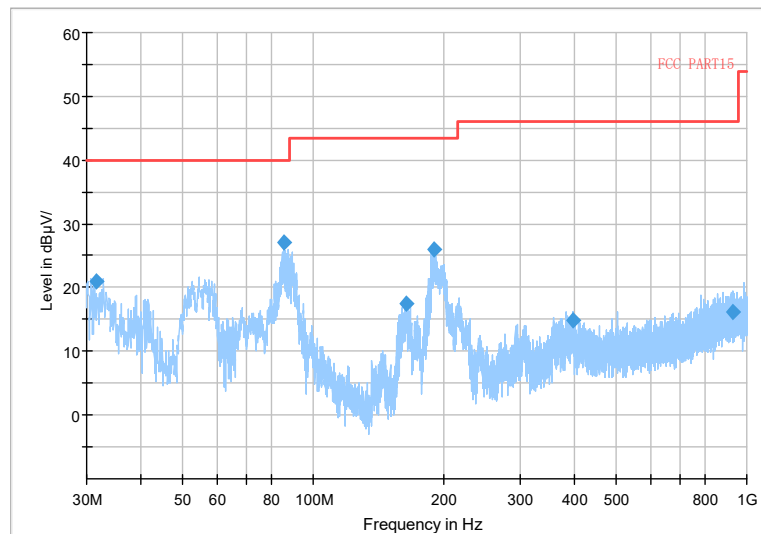

Frequency Range: 18GHz -40GHz  
 Detector: Av mode and PK mode  
 Modulation type: 802.11n(HT20)

Full Spectrum

Frequency Range: 30MHz -1GHz  
 Detector: QP mode  
 Test Mode: 802.11ac(VHT20)

Full Spectrum

Frequency Range: 1GHz -3GHz  
 Detector: Av mode and PK mode  
 Test Mode: 802.11ac(VHT20)

Full Spectrum

Frequency Range: 3GHz -6GHz  
Detector: Av mode and PK mode  
Test Mode: 802.11ac(VHT20)

Full Spectrum

Frequency Range: 6GHz -18GHz  
Detector: Av mode and PK mode  
Test Mode: 802.11ac(VHT20)

Full Spectrum

Frequency Range: 18GHz -40GHz  
 Detector: Av mode and PK mode  
 Test Mode: 802.11ac(VHT20)

Full Spectrum