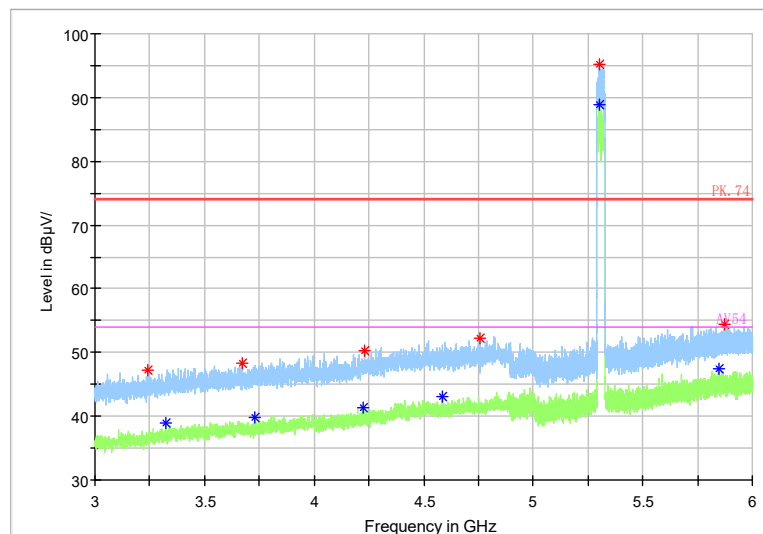

Frequency Range: 18GHz -40GHz
Detector: Av mode and PK mode
Modulation type: 802.11ax(HE40)

Carrier frequency (MHz): 5310
Channel No.:62

Full Spectrum

Frequency Range: 30MHz -1GHz
Detector: QP mode
Test Mode: 802.11n(HT40)

Full Spectrum

Frequency Range: 1GHz -3GHz
Detector: Av mode and PK mode
Modulation type: 802.11n(HT40)

Full Spectrum

Frequency Range: 3GHz -6GHz
Detector: Av mode and PK mode
Modulation type: 802.11n(HT40)