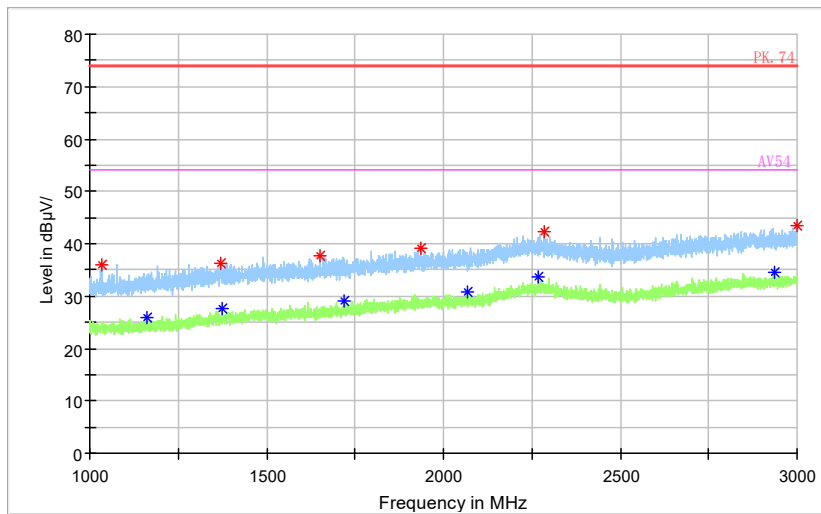

Full Spectrum

— Preview Result 2-AVG   — Preview Result 1-PK+   * Critical_Freqs AVG
* Critical_Freqs PK+   — PK.74   — AV54
◆ Final_Result PK+   ◆ Final_Result AVG

Frequency Range: 1GHz -3GHz
Detector: Av mode and PK mode
Test Mode: 802.11ac(VHT20)