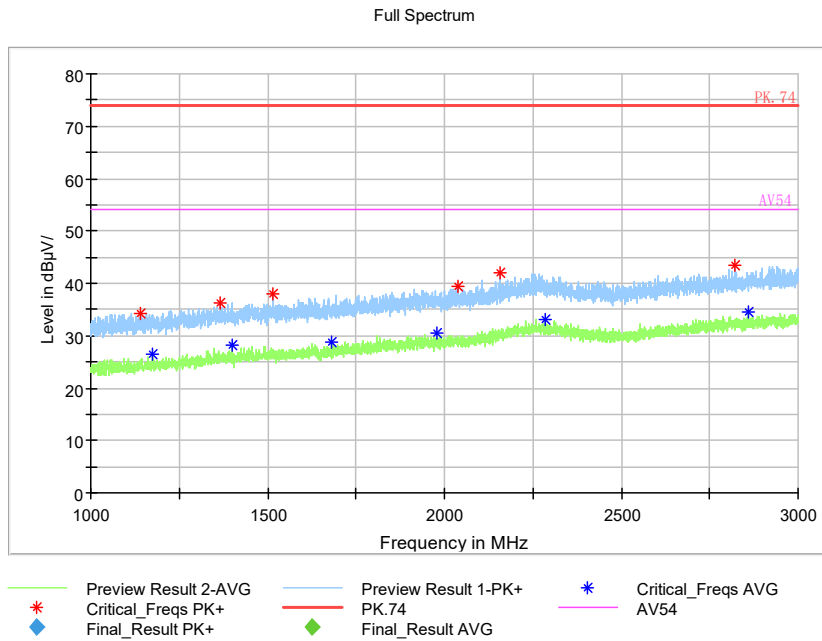

Frequency Range: 1GHz -3GHz
Detector: Av mode and PK mode
Modulation type: 802.11a