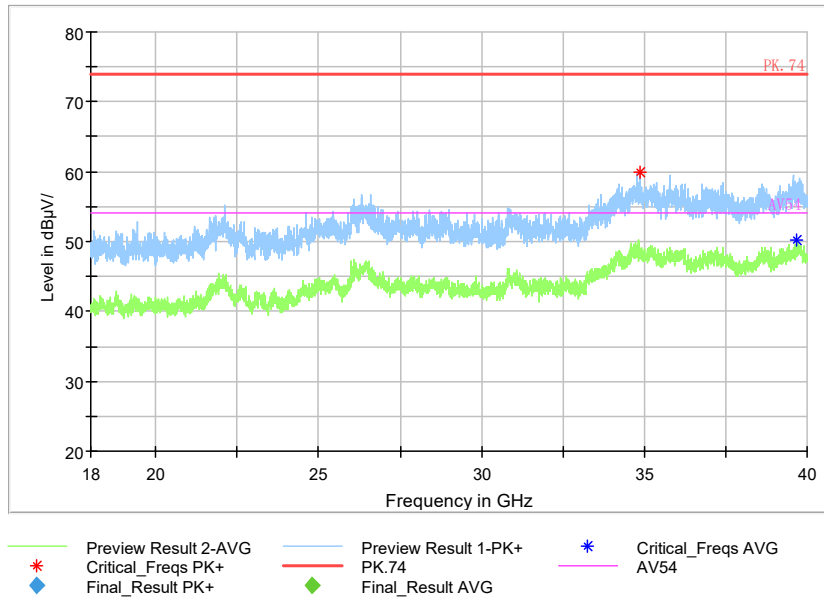

Frequency Range: 1GHz -3GHz
 Detector: Av mode and PK mode
 Test Mode: 802.11ac(VHT20)

Full Spectrum

Frequency Range: 3GHz -6GHz
 Detector: Av mode and PK mode
 Test Mode: 802.11ac(VHT20)

Full Spectrum

◆ Preview Result 2-AVG ◆ Preview Result 1-PK+ * Critical_Freqs AVG
* Critical_Freqs PK+ ◆ Final_Result PK+ ◆ Final_Result AVG
◆ Final_Result AVG

Frequency Range: 6GHz -18GHz
 Detector: Av mode and PK mode
 Test Mode: 802.11ac(VHT20)

Full Spectrum

Frequency Range: 18GHz -40GHz
 Detector: Av mode and PK mode
 Test Mode: 802.11ac(VHT20)

Full Spectrum