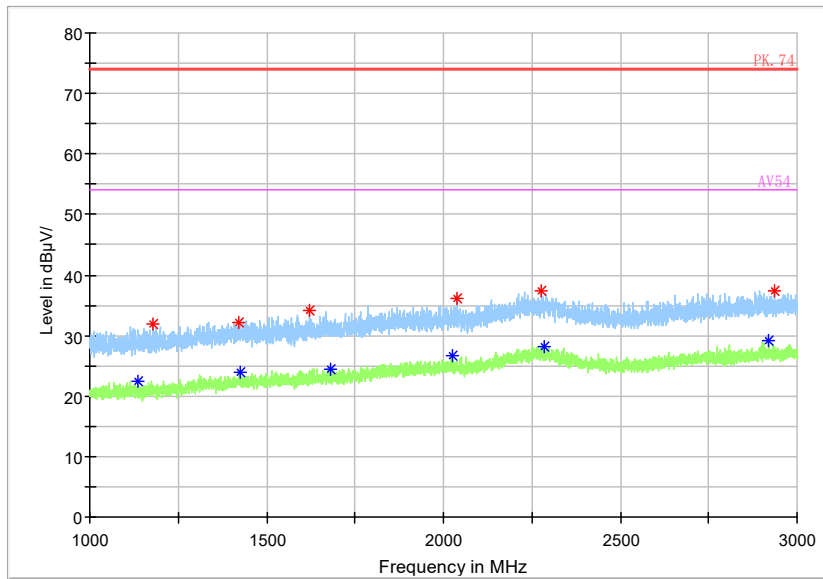

Frequency Range: 6GHz -18GHz
Detector: Av mode and PK mode
Test Mode: 802.11ac(VHT20)

Full Spectrum

Frequency Range: 18GHz -40GHz
 Detector: Av mode and PK mode
 Test Mode: 802.11ac(VHT20)

Full Spectrum

Frequency Range: 30MHz -1GHz
 Detector: QP mode
 Test Mode: 802.11ax(HE20)

Full Spectrum

Frequency Range: 1GHz -3GHz
 Detector: Av mode and PK mode
 Test Mode: 802.11ax(HE20)

Full Spectrum

Frequency Range: 3GHz -6GHz
 Detector: Av mode and PK mode
 Test Mode: 802.11ax(HE20)

Full Spectrum