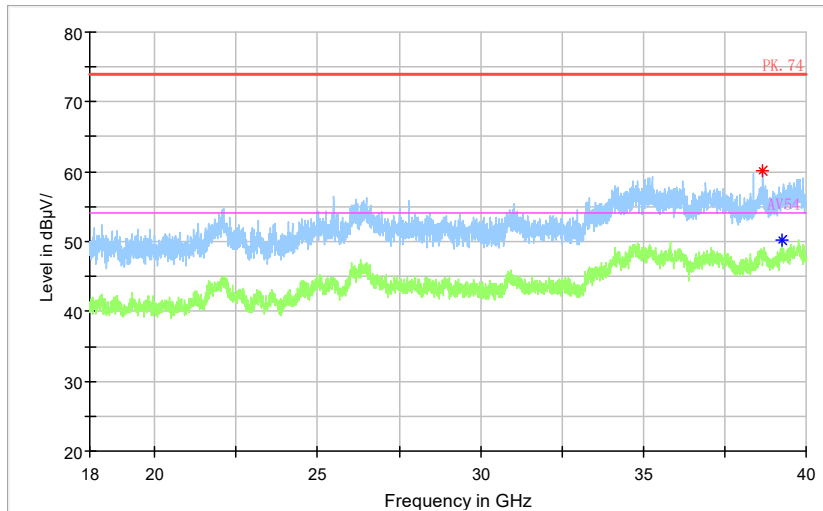

Full Spectrum

— Preview Result 2-AVG   — Preview Result 1-PK+   * Critical_Freqs AVG
* Critical_Freqs PK+   — PK.74   — AV54
◆ Final_Result PK+   ◆ Final_Result AVG

Frequency Range: 18GHz -40GHz
Detector: Av mode and PK mode
Test Mode: 802.11ac(VHT40)