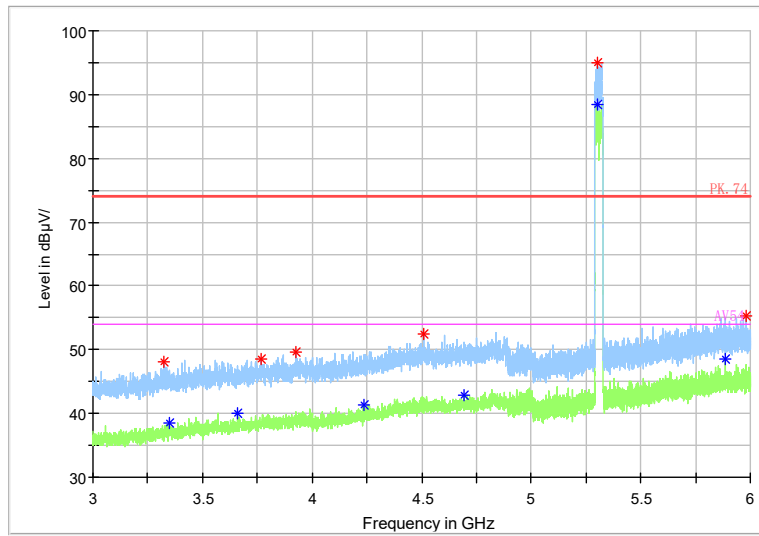

Full Spectrum

— Preview Result 2-AVG — Preview Result 1-PK+ * Critical_Freqs AVG
* Critical_Freqs PK+ — PK.74 — AV54
◆ Final_Result PK+ ◆ Final_Result AVG

Frequency Range: 18GHz -40GHz
Detector: Av mode and PK mode
Modulation type: 802.11n(HT40)

Full Spectrum

Frequency Range: 30MHz -1GHz
 Detector: QP mode
 Test Mode: 802.11ac(VHT40)

Full Spectrum

— Preview Result 2-AVG — Preview Result 1-PK+ * Critical_Freqs AVG
* Critical_Freqs PK+ — PK.74 — AV54
◆ Final_Result PK+ ◆ Final_Result AVG

Frequency Range: 1GHz -3GHz
 Detector: Av mode and PK mode
 Test Mode: 802.11ac(VHT40)

Full Spectrum

Frequency Range: 3GHz -6GHz
Detector: Av mode and PK mode
Test Mode: 802.11ac(VHT40)

Full Spectrum

◆ Preview Result 2-AVG ◆ Preview Result 1-PK+ * Critical_Freqs AVG
* Critical_Freqs PK+ ◆ Final_Result PK+ ◆ Final_Result AVG ◆ Final_Result AVG
◆ Final_Result AVG ◆ Final_Result AVG ◆ Final_Result AVG