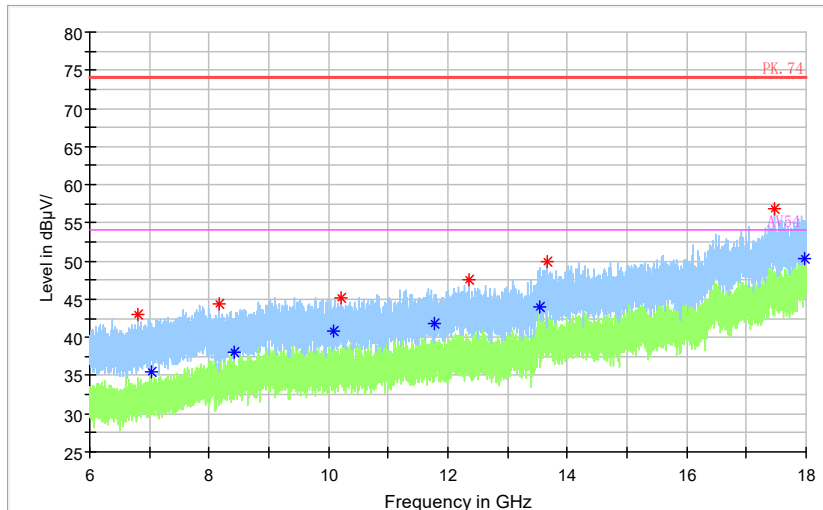

Full Spectrum

Frequency Range: 1GHz -3GHz
Detector: Av mode and PK mode
Modulation type: 802.11n(HT40)

Full Spectrum

Frequency Range: 3GHz -6GHz
Detector: Av mode and PK mode
Modulation type: 802.11n(HT40)

Full Spectrum

— Preview Result 2-AVG — Preview Result 1-PK+ * Critical_Freqs AVG
* Critical_Freqs PK+ — PK.74 — AV54
◆ Final_Result PK+ ◆ Final_Result AVG

Frequency Range: 6GHz -18GHz
Detector: Av mode and PK mode
Modulation type: 802.11n(HT40)