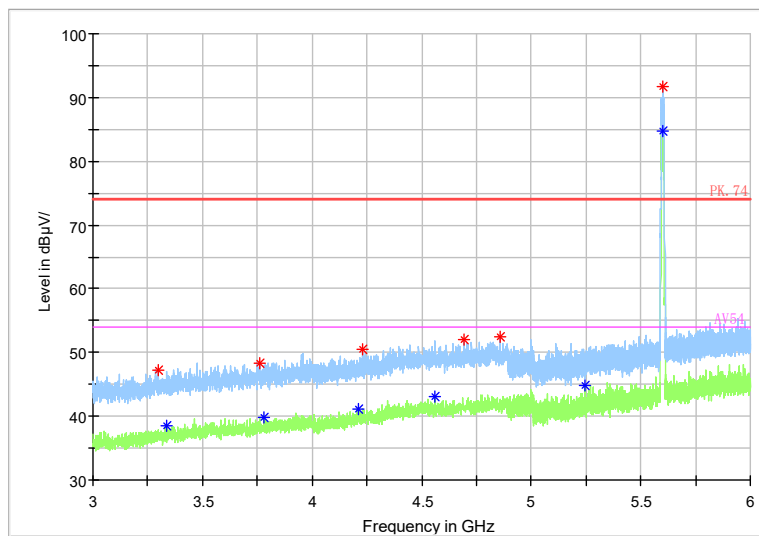

Full Spectrum

Frequency Range: 3GHz -6GHz
Detector: Av mode and PK mode
Modulation type: 802.11a

Full Spectrum

◆ Preview Result 2-AVG ◆ Preview Result 1-PK+ * Critical_Freqs AVG
* Critical_Freqs PK+ — PK.74 — AV54
◆ Final_Result PK+ ◆ Final_Result AVG

Frequency Range: 6GHz -18GHz
Detector: Av mode and PK mode
Modulation type: 802.11a

Full Spectrum

Frequency Range: 18GHz -40GHz
 Detector: Av mode and PK mode
 Modulation type: 802.11a

Full Spectrum

Frequency Range: 30MHz -1GHz
 Detector: QP mode
 Test Mode: 802.11n(HT20)

Full Spectrum

Frequency Range: 1GHz -3GHz
 Detector: Av mode and PK mode
 Modulation type: 802.11n(HT20)

Full Spectrum

Frequency Range: 3GHz -6GHz
 Detector: Av mode and PK mode
 Modulation type: 802.11n(HT20)