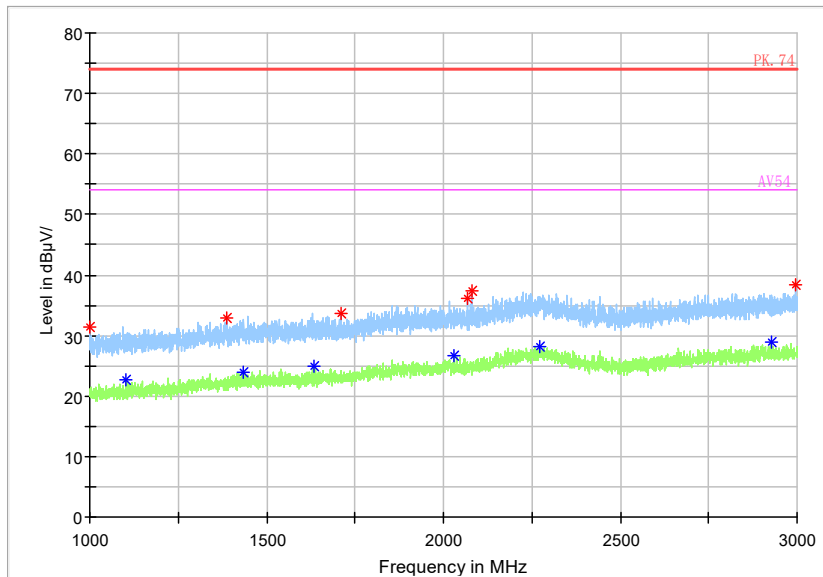

Frequency Range: 1GHz -3GHz
 Detector: Av mode and PK mode
 Test Mode: 802.11ac(VHT80)

Full Spectrum

Frequency Range: 3GHz -6GHz
 Detector: Av mode and PK mode
 Test Mode: 802.11ac(VHT80)

Full Spectrum

◆ Preview Result 2-AVG ◆ Preview Result 1-PK+ * Critical_Freqs AVG
◆ Critical_Freqs PK+ — PK.74 — AV54
◆ Final_Result PK+ ◆ Final_Result AVG

Frequency Range: 6GHz -18GHz
 Detector: Av mode and PK mode
 Test Mode: 802.11ac(VHT80)

Full Spectrum

Frequency Range: 18GHz -40GHz
Detector: Av mode and PK mode
Test Mode: 802.11ac(VHT80)

Full Spectrum

Frequency Range: 30MHz -1GHz
Detector: QP mode
Test Mode: 802.11ax(HE80)

Full Spectrum

Frequency Range: 1GHz -3GHz
 Detector: Av mode and PK mode
 Modulation type: 802.11ax(HE80)

Full Spectrum

Frequency Range: 3GHz -6GHz
 Detector: Av mode and PK mode
 Modulation type: 802.11ax(HE80)