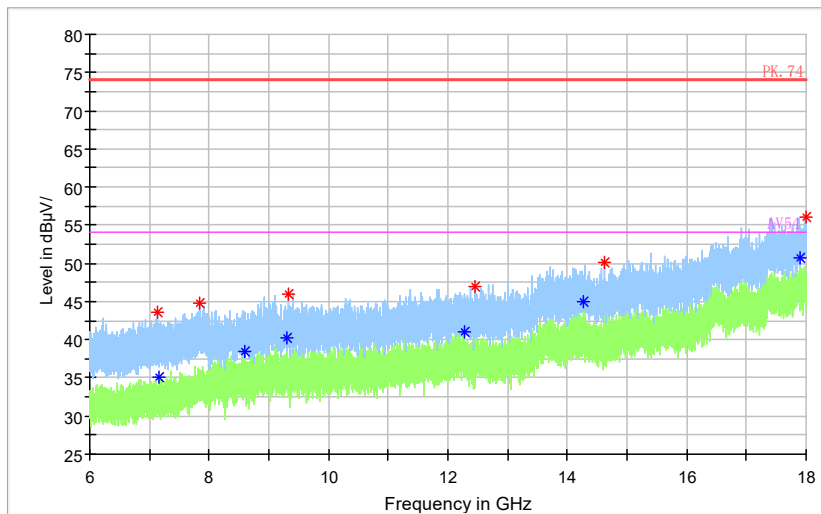

Full Spectrum

Frequency Range: 6GHz -18GHz
Detector: Av mode and PK mode
Test Mode: 802.11ax(HE20)

Full Spectrum

— Preview Result 2-AVG — Preview Result 1-PK+ * Critical_Freqs AVG
* Critical_Freqs PK+ — PK.74 — AV54
◆ Final_Result PK+ ◆ Final_Result AVG

Frequency Range: 18GHz -40GHz
Detector: Av mode and PK mode
Test Mode: 802.11ax(HE20)

Carrier frequency (MHz): 5600
 Channel No.: 120

Frequency Range: 30MHz -1GHz
 Detector: QP mode
 Test Mode: 802.11a

Frequency Range: 1GHz -3GHz
 Detector: Av mode and PK mode
 Modulation type: 802.11a

Full Spectrum

Frequency Range: 3GHz -6GHz
Detector: Av mode and PK mode
Modulation type: 802.11a

Full Spectrum

◆ Preview Result 2-AVG ◆ Preview Result 1-PK+ * Critical_Freqs AVG
* Critical_Freqs PK+ — PK.74 — AV54
◆ Final_Result PK+ ◆ Final_Result AVG