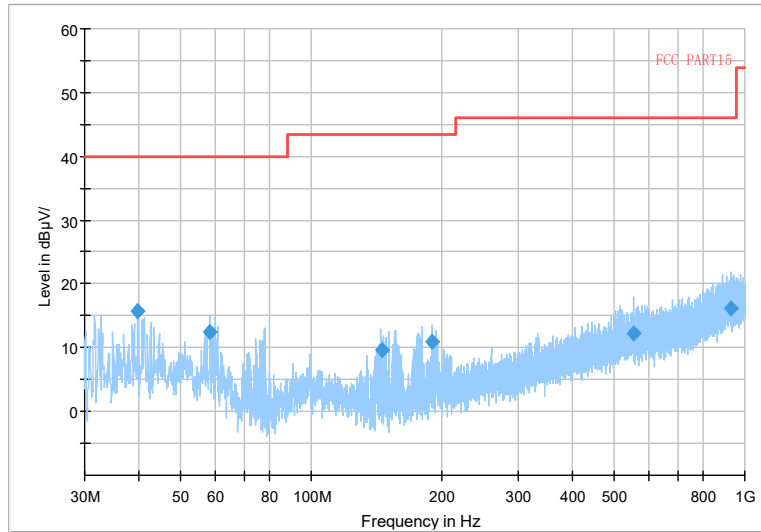

Full Spectrum

Frequency Range: 30MHz -1GHz
Detector: QP mode
Test Mode: 802.11ax(HE40)