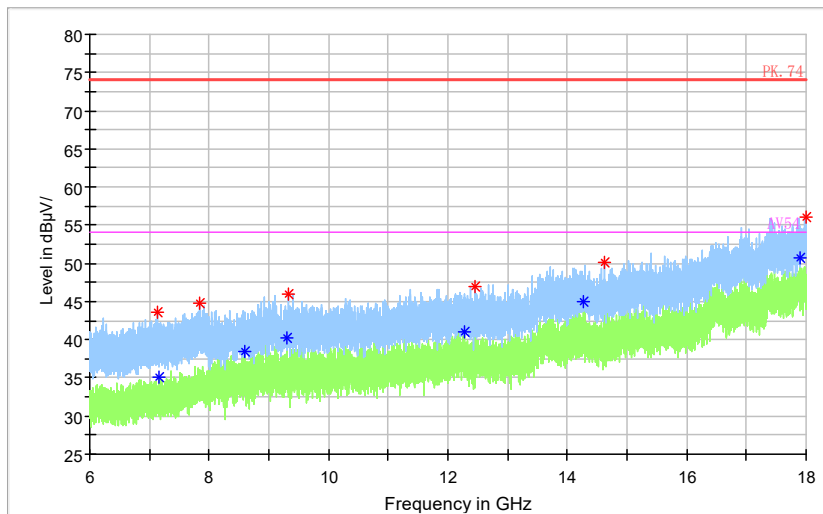

Frequency Range: 18GHz -40GHz
 Detector: Av mode and PK mode
 Test Mode: 802.11ax(HE20)

Carrier frequency (MHz): 5720
Channel No.:144

Full Spectrum

Frequency Range: 30MHz -1GHz
Detector: QP mode
Test Mode: 802.11a

Full Spectrum

◆ Preview Result 2-AVG — Preview Result 1-PK+ * Critical_Freqs AVG
* Critical_Freqs PK+ — PK.74 — AV54
◆ Final_Result PK+ ◆ Final_Result AVG

Frequency Range: 1GHz -3GHz
Detector: Av mode and PK mode
Modulation type: 802.11a

Full Spectrum

Frequency Range: 3GHz -6GHz
Detector: Av mode and PK mode
Modulation type: 802.11a

Full Spectrum

- ◆ Preview Result 2-AVG
- ◆ Final_Result PK+
- * Critical_Freqs PK+
- ◆ Final_Result AVG
- Preview Result 1-PK+
- PK.74
- * Critical_Freqs AVG
- AV54