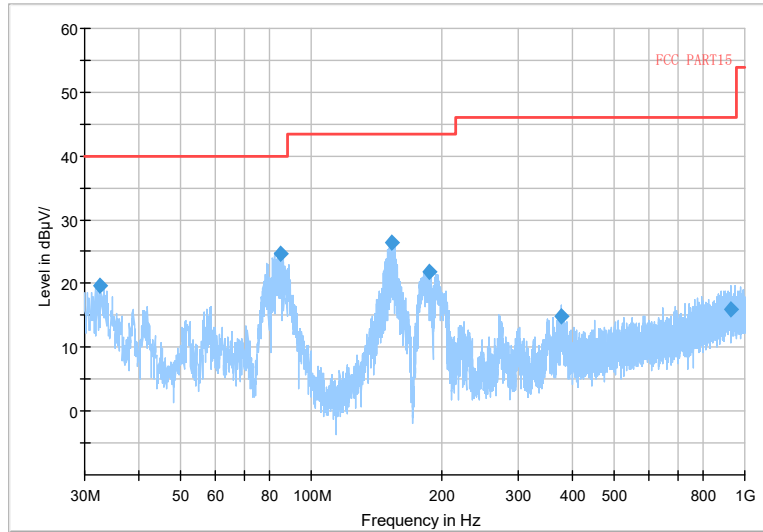

Full Spectrum

Frequency Range: 1GHz -3GHz
 Detector: Av mode and PK mode
 Test Mode: 802.11ax(HE20)

Full Spectrum

Frequency Range: 3GHz -6GHz
 Detector: Av mode and PK mode
 Test Mode: 802.11ax(HE20)

Full Spectrum

Frequency Range: 6GHz -18GHz
 Detector: Av mode and PK mode
 Test Mode: 802.11ax(HE20)

Full Spectrum

- Preview Result 2-AVG
- Preview Result 1-PK+
- * Critical_Freqs PK+
- PK.74
- * Critical_Freqs AVG
- ◆ Final_Result PK+
- ◆ Final_Result AVG
- AV54

Frequency Range: 18GHz -40GHz
 Detector: Av mode and PK mode
 Test Mode: 802.11ax(HE20)

Carrier frequency (MHz): 5720
Channel No.:144

Full Spectrum

Frequency Range: 30MHz -1GHz
Detector: QP mode
Test Mode: 802.11a