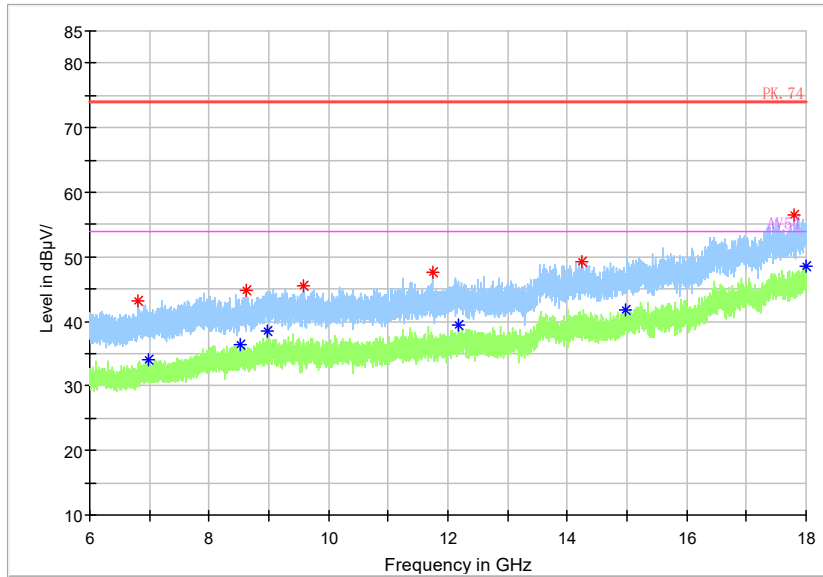

Frequency Range: 6GHz -18GHz
Detector: Av mode and PK mode
Test Mode: 802.11ac(VHT20)

Full Spectrum

Frequency Range: 18GHz -40GHz
 Detector: Av mode and PK mode
 Test Mode: 802.11ac(VHT20)

Full Spectrum

Frequency Range: 30MHz -1GHz
 Detector: QP mode
 Test Mode: 802.11ax(HE20)

Full Spectrum

Frequency Range: 1GHz -3GHz
 Detector: Av mode and PK mode
 Test Mode: 802.11ax(HE20)

Full Spectrum

Frequency Range: 3GHz -6GHz
 Detector: Av mode and PK mode
 Test Mode: 802.11ax(HE20)

Full Spectrum

Frequency Range: 6GHz -18GHz
 Detector: Av mode and PK mode
 Test Mode: 802.11ax(HE20)

Full Spectrum

- Preview Result 2-AVG
- Preview Result 1-PK+
- * Critical_Freqs PK+
- PK.74
- * Critical_Freqs AVG
- ◆ Final_Result PK+
- ◆ Final_Result AVG
- AV54