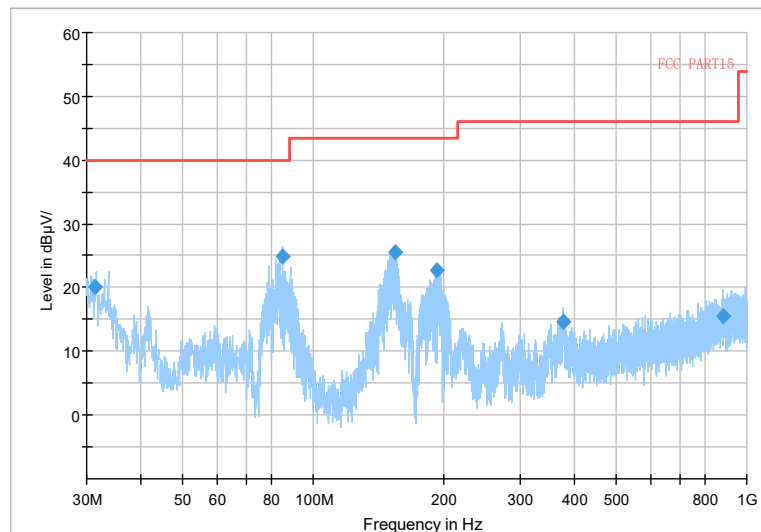

Frequency Range: 1GHz -3GHz
 Detector: Av mode and PK mode
 Modulation type: 802.11a

Full Spectrum

Frequency Range: 3GHz -6GHz
 Detector: Av mode and PK mode
 Modulation type: 802.11a

Full Spectrum

- ◆ Preview Result 2-AVG
- ◆ Final_Result PK+
- * Critical_Freqs PK+
- ◆ Final_Result AVG
- Preview Result 1-PK+
- PK.74
- * Critical_Freqs AVG
- AV54

Frequency Range: 6GHz -18GHz
 Detector: Av mode and PK mode
 Modulation type: 802.11a

Full Spectrum

Frequency Range: 18GHz -40GHz
Detector: Av mode and PK mode
Modulation type: 802.11a

Full Spectrum

Frequency Range: 30MHz -1GHz
Detector: QP mode
Test Mode: 802.11n(HT20)