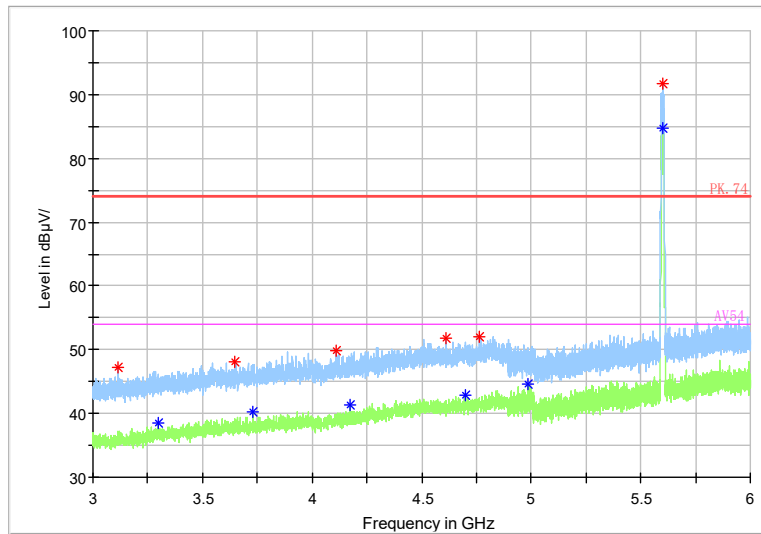

Full Spectrum

Frequency Range: 6GHz -18GHz
Detector: Av mode and PK mode
Test Mode: 802.11ax(HE20)

Full Spectrum

— Preview Result 2-AVG — Preview Result 1-PK+ * Critical_Freqs AVG
* Critical_Freqs PK+ — PK.74 — AV54
◆ Final_Result PK+ ◆ Final_Result AVG

Frequency Range: 18GHz -40GHz
Detector: Av mode and PK mode
Test Mode: 802.11ax(HE20)

Carrier frequency (MHz): 5600
 Channel No.: 120

Frequency Range: 30MHz -1GHz
 Detector: QP mode
 Test Mode: 802.11a

Frequency Range: 1GHz -3GHz
 Detector: Av mode and PK mode
 Modulation type: 802.11a

Full Spectrum

Frequency Range: 3GHz -6GHz
Detector: Av mode and PK mode
Modulation type: 802.11a

Full Spectrum

◆ Preview Result 2-AVG ◆ Preview Result 1-PK+ * Critical_Freqs AVG
* Critical_Freqs PK+ — PK.74 — AV54
◆ Final_Result PK+ ◆ Final_Result AVG