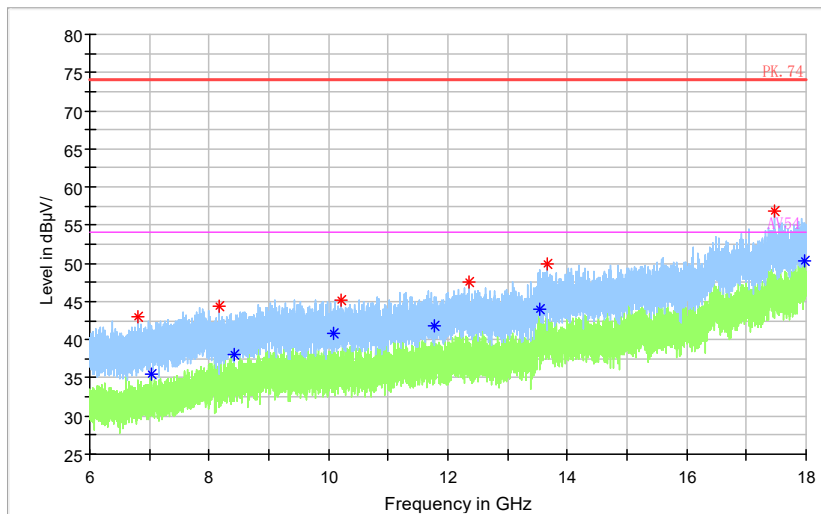

Full Spectrum

— Preview Result 2-AVG — Preview Result 1-PK+ * Critical_Freqs AVG
* Critical_Freqs PK+ — PK.74 — AV54
◆ Final_Result PK+ ◆ Final_Result AVG

Frequency Range: 18GHz -40GHz
Detector: Av mode and PK mode
Modulation type: 802.11n(HT40)

Full Spectrum

Frequency Range: 30MHz -1GHz
 Detector: QP mode
 Test Mode: 802.11ac(VHT40)

Full Spectrum

— Preview Result 2-AVG — Preview Result 1-PK+ * Critical_Freqs AVG
* Critical_Freqs PK+ — PK.74 — AV54
◆ Final_Result PK+ ◆ Final_Result AVG

Frequency Range: 1GHz -3GHz
 Detector: Av mode and PK mode
 Test Mode: 802.11ac(VHT40)

Full Spectrum

Frequency Range: 3GHz -6GHz
Detector: Av mode and PK mode
Test Mode: 802.11ac(VHT40)

Full Spectrum

◆ Preview Result 2-AVG ◆ Preview Result 1-PK+ * Critical_Freqs AVG
* Critical_Freqs PK+ ◆ Final_Result PK+ ◆ Final_Result AVG ◆ Final_Result AVG
◆ Final_Result AVG ◆ Final_Result AVG ◆ Final_Result AVG