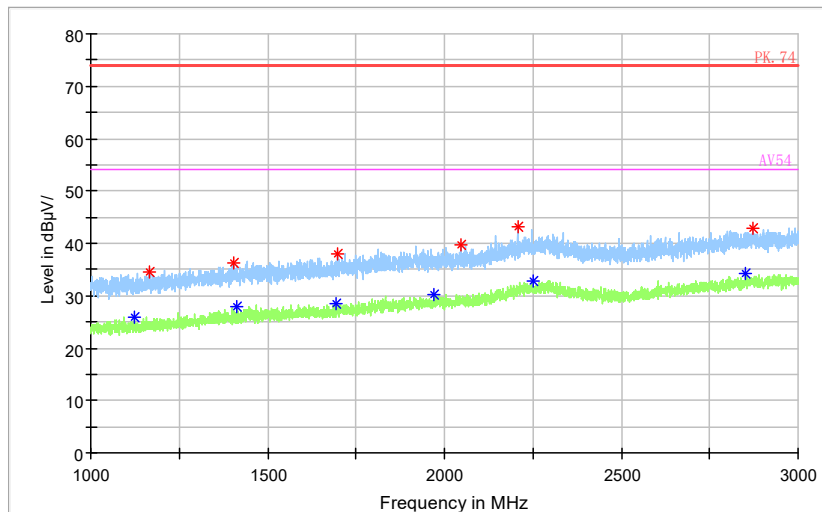

Frequency Range: 6GHz -18GHz
 Detector: Av mode and PK mode
 Test Mode: 802.11ax(HE20)

Full Spectrum

- Preview Result 2-AVG
- Preview Result 1-PK+
- * Critical_Freqs PK+
- PK.74
- * Critical_Freqs AVG
- ◆ Final_Result PK+
- ◆ Final_Result AVG
- AV54

Frequency Range: 18GHz -40GHz
 Detector: Av mode and PK mode
 Test Mode: 802.11ax(HE20)

Carrier frequency (MHz): 5720
Channel No.:144

Full Spectrum

Frequency Range: 30MHz -1GHz
Detector: QP mode
Test Mode: 802.11a

Full Spectrum

◆ Preview Result 2-AVG — Preview Result 1-PK+ * Critical_Freqs AVG
* Critical_Freqs PK+ — PK.74 — AV54
◆ Final_Result PK+ ◆ Final_Result AVG

Frequency Range: 1GHz -3GHz
Detector: Av mode and PK mode
Modulation type: 802.11a