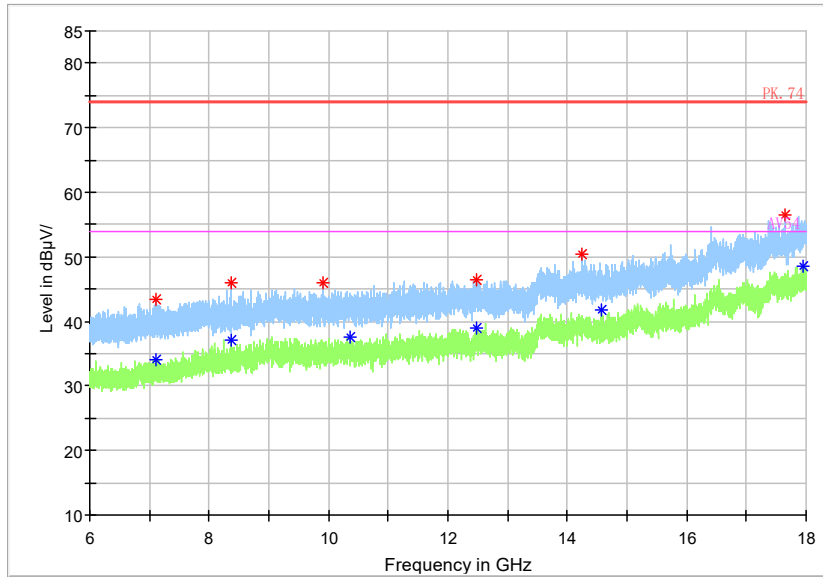

Frequency Range: 6GHz -18GHz
 Detector: Av mode and PK mode
 Test Mode: 802.11ac(VHT80)

Full Spectrum

Frequency Range: 18GHz -40GHz
Detector: Av mode and PK mode
Test Mode: 802.11ac(VHT80)

Full Spectrum

Frequency Range: 30MHz -1GHz
Detector: QP mode
Test Mode: 802.11ax(HE80)

Full Spectrum

Frequency Range: 1GHz -3GHz
 Detector: Av mode and PK mode
 Modulation type: 802.11ax(HE80)

Full Spectrum

Frequency Range: 3GHz -6GHz
 Detector: Av mode and PK mode
 Modulation type: 802.11ax(HE80)

Full Spectrum

Frequency Range: 6GHz -18GHz
 Detector: Av mode and PK mode
 Modulation type: 802.11ax(HE80)

Full Spectrum

- * Preview Result 2-AVG
- * Preview Result 1-PK+
- * Critical_Freqs AVG
- * Critical_Freqs PK+
- PK.74
- AV54
- ◆ Final_Result PK+
- ◆ Final_Result AVG