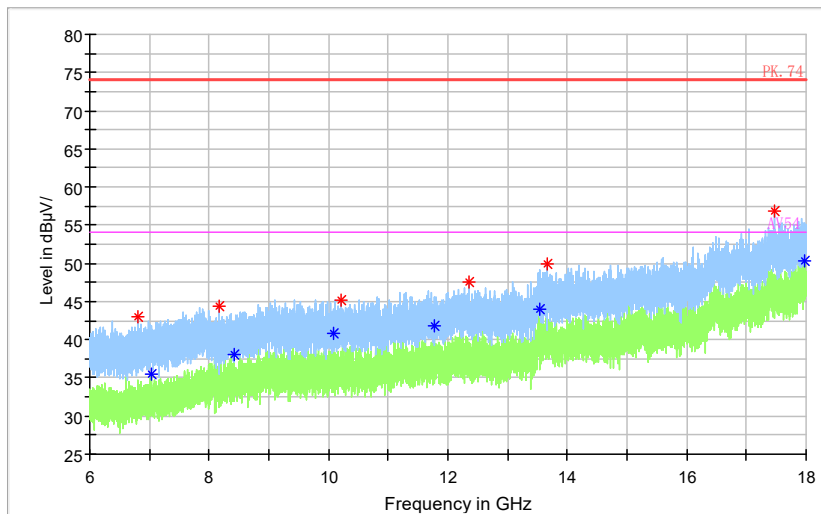

Full Spectrum

— Preview Result 2-AVG — Preview Result 1-PK+ * Critical_Freqs AVG
* Critical_Freqs PK+ — PK.74 — AV54
◆ Final_Result PK+ ◆ Final_Result AVG

Frequency Range: 18GHz -40GHz
Detector: Av mode and PK mode
Modulation type: 802.11n(HT20)

Full Spectrum

Frequency Range: 30MHz -1GHz
 Detector: QP mode
 Test Mode: 802.11ac(VHT20)

Full Spectrum

— Preview Result 2-AVG — Preview Result 1-PK+ * Critical_Freqs AVG
* Critical_Freqs PK+ — PK.74 — AV54
◆ Final_Result PK+ ◆ Final_Result AVG

Frequency Range: 1GHz -3GHz
 Detector: Av mode and PK mode
 Test Mode: 802.11ac(VHT20)

Full Spectrum

Frequency Range: 3GHz -6GHz
Detector: Av mode and PK mode
Test Mode: 802.11ac(VHT20)

Full Spectrum

◆ Preview Result 2-AVG ◆ Preview Result 1-PK+ * Critical_Freqs AVG
* Critical_Freqs PK+ ◆ Final_Result PK+ ◆ Final_Result AVG ◆ Final_Result AVG
◆ Final_Result AVG