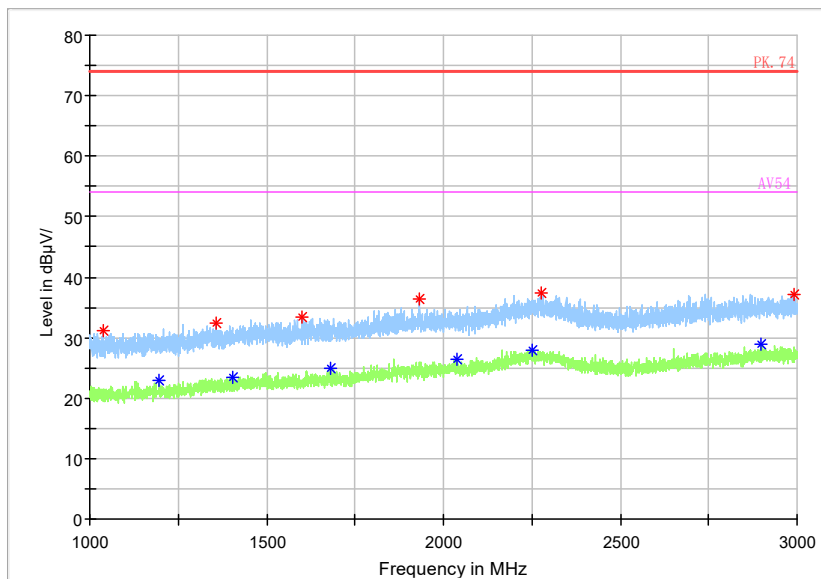

Full Spectrum

Frequency Range: 1GHz -3GHz
Detector: Av mode and PK mode
Modulation type: 802.11ax(HE40)