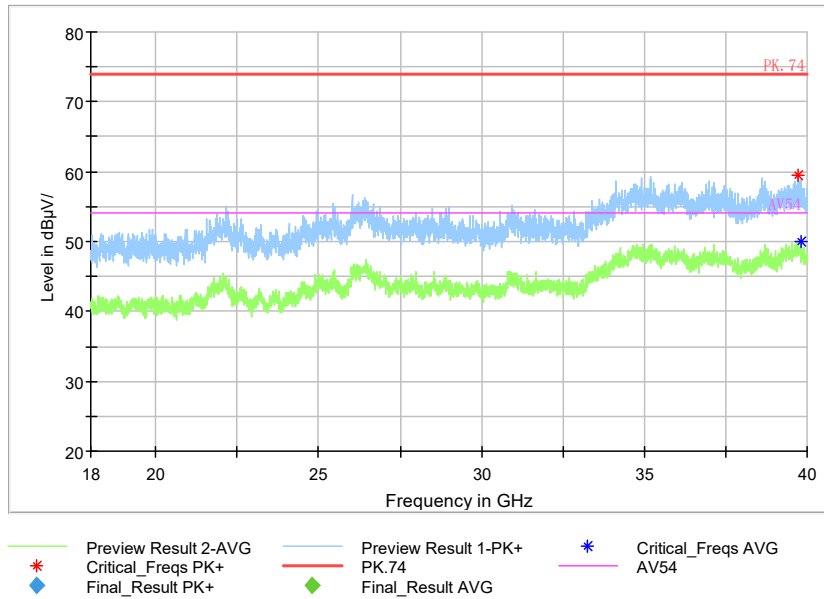

Full Spectrum

◆ Preview Result 2-AVG — Preview Result 1-PK+ * Critical_Freqs AVG
* Critical_Freqs PK+ — PK.74 — AV54
◆ Final_Result PK+ ◆ Final_Result AVG

Frequency Range: 1GHz -3GHz
Detector: Av mode and PK mode
Modulation type: 802.11a

Full Spectrum

Frequency Range: 3GHz -6GHz
Detector: Av mode and PK mode
Modulation type: 802.11a

Full Spectrum

- ◆ Preview Result 2-AVG
- ◆ Final_Result PK+
- * Critical_Freqs PK+
- ◆ Final_Result AVG
- Preview Result 1-PK+
- PK.74
- * Critical_Freqs AVG
- AV54

Frequency Range: 6GHz -18GHz
Detector: Av mode and PK mode
Modulation type: 802.11a

Full Spectrum

Frequency Range: 18GHz -40GHz
 Detector: Av mode and PK mode
 Modulation type: 802.11a

Full Spectrum

Frequency Range: 30MHz -1GHz
 Detector: QP mode
 Test Mode: 802.11n(HT20)