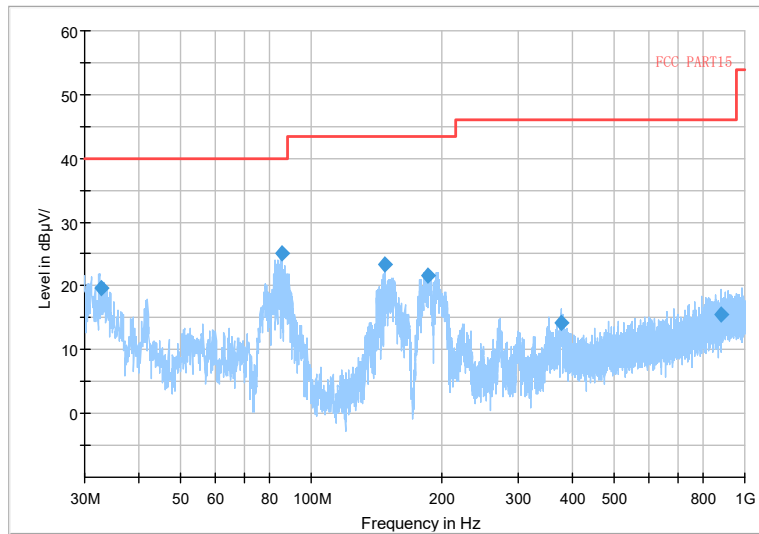

Full Spectrum

Frequency Range: 30MHz -1GHz
Detector: QP mode
Test Mode: 802.11ac(VHT20)