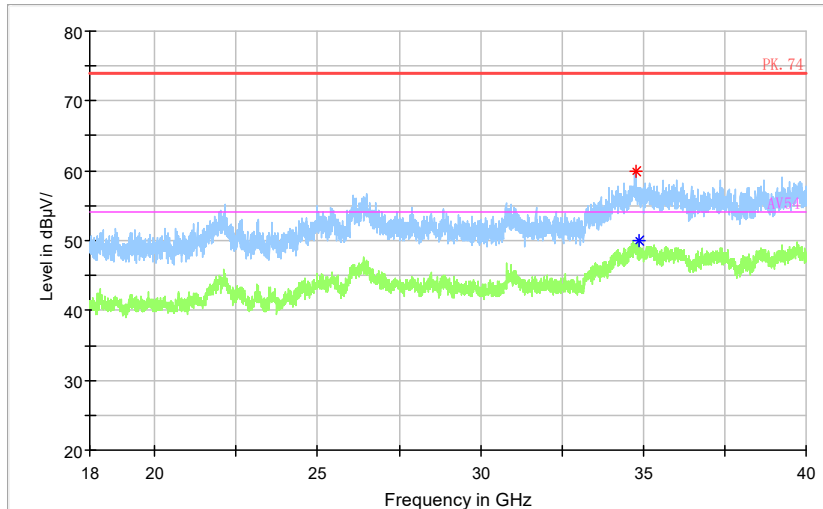

Frequency Range: 6GHz -18GHz
Detector: Av mode and PK mode
Test Mode: 802.11ac(VHT20)

Full Spectrum

Frequency Range: 18GHz -40GHz
 Detector: Av mode and PK mode
 Test Mode: 802.11ac(VHT20)

Full Spectrum

Frequency Range: 30MHz -1GHz
 Detector: QP mode
 Test Mode: 802.11ax(HE20)

Full Spectrum

Frequency Range: 1GHz -3GHz
 Detector: Av mode and PK mode
 Test Mode: 802.11ax(HE20)

Full Spectrum

Frequency Range: 3GHz -6GHz
 Detector: Av mode and PK mode
 Test Mode: 802.11ax(HE20)

Full Spectrum

Frequency Range: 6GHz -18GHz
 Detector: Av mode and PK mode
 Test Mode: 802.11ax(HE20)

Full Spectrum

- Preview Result 2-AVG
- Preview Result 1-PK+
- * Critical_Freqs PK+
- PK.74
- * Critical_Freqs AVG
- ◆ Final_Result PK+
- ◆ Final_Result AVG
- AV54