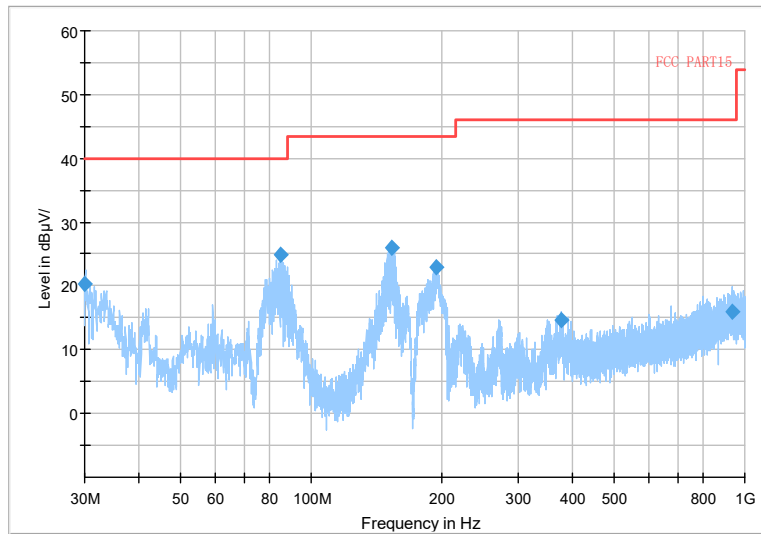

Full Spectrum

Frequency Range: 30MHz -1GHz
Detector: QP mode
Test Mode: 802.11ac(VHT20)