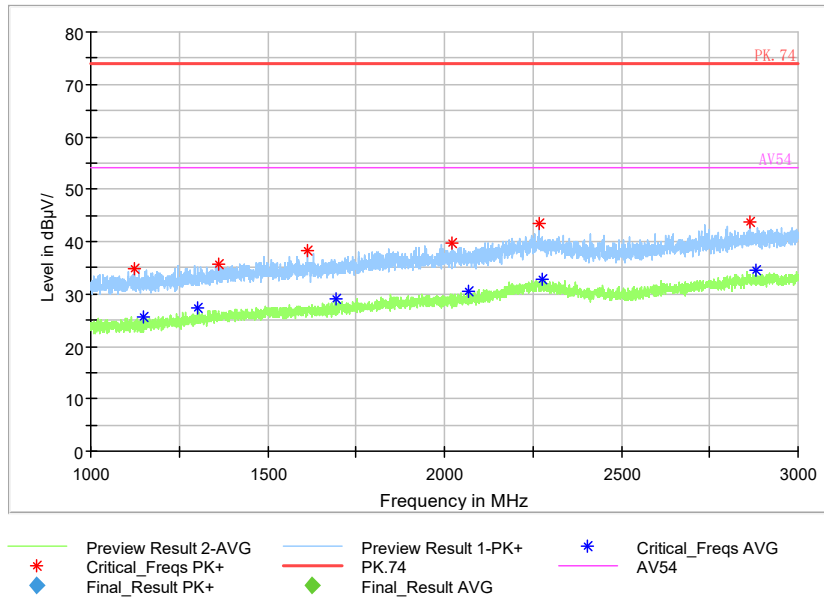

Full Spectrum

Frequency Range: 3GHz -6GHz
Detector: Av mode and PK mode
Modulation type: 802.11a

Full Spectrum

- ◆ Preview Result 2-AVG
- ◆ Final_Result PK+
- * Critical_Freqs PK+
- ◆ Final_Result AVG
- Preview Result 1-PK+
- PK.74
- * Critical_Freqs AVG
- AV54

Frequency Range: 6GHz -18GHz
Detector: Av mode and PK mode
Modulation type: 802.11a

Full Spectrum

Frequency Range: 18GHz -40GHz
 Detector: Av mode and PK mode
 Modulation type: 802.11a

Full Spectrum

Frequency Range: 30MHz -1GHz
 Detector: QP mode
 Test Mode: 802.11n(HT20)

Full Spectrum

Frequency Range: 1GHz -3GHz
 Detector: Av mode and PK mode
 Modulation type: 802.11n(HT20)

Full Spectrum

Frequency Range: 3GHz -6GHz
 Detector: Av mode and PK mode
 Modulation type: 802.11n(HT20)