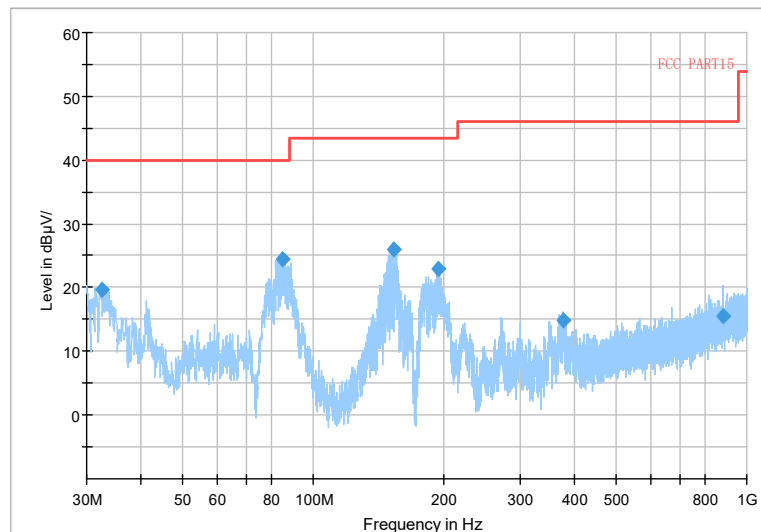

Full Spectrum

Frequency Range: 30MHz -1GHz
 Detector: QP mode
 Test Mode: 802.11ac(VHT40)

Full Spectrum

— Preview Result 2-AVG — Preview Result 1-PK+ * Critical_Freqs AVG
* Critical_Freqs PK+ — PK.74 — AV54
◆ Final_Result PK+ ◆ Final_Result AVG

Frequency Range: 1GHz -3GHz
 Detector: Av mode and PK mode
 Test Mode: 802.11ac(VHT40)

Full Spectrum

Frequency Range: 3GHz -6GHz
Detector: Av mode and PK mode
Test Mode: 802.11ac(VHT40)

Full Spectrum

◆ Preview Result 2-AVG ◆ Preview Result 1-PK+ * Critical_Freqs AVG
* Critical_Freqs PK+ ◆ Final_Result PK+ ◆ Final_Result AVG ◆ Final_Result AVG
◆ Final_Result AVG ◆ Final_Result AVG ◆ Final_Result AVG

Frequency Range: 6GHz -18GHz
Detector: Av mode and PK mode
Test Mode: 802.11ac(VHT40)

Full Spectrum

Frequency Range: 18GHz -40GHz
 Detector: Av mode and PK mode
 Test Mode: 802.11ac(VHT40)

Full Spectrum

Frequency Range: 30MHz -1GHz
 Detector: QP mode
 Test Mode: 802.11ax(HE40)