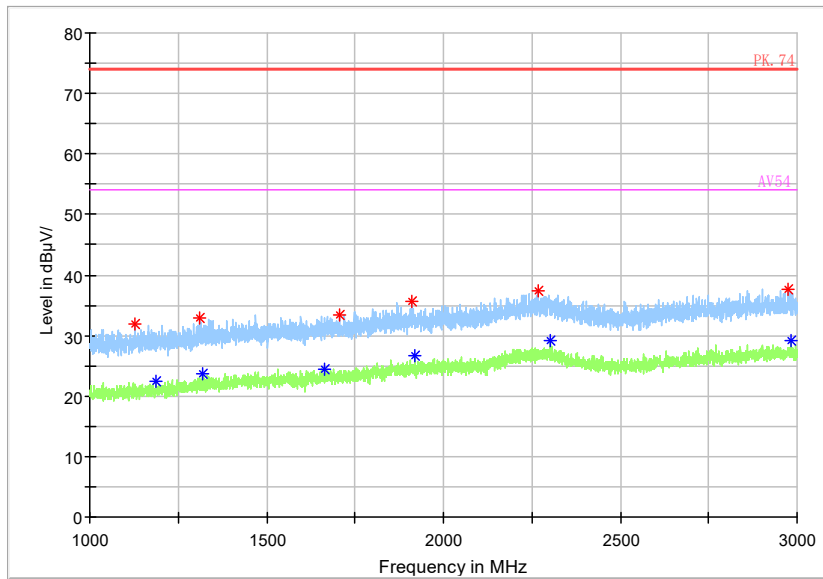

Full Spectrum

Frequency Range: 1GHz -3GHz
Detector: Av mode and PK mode
Test Mode: 802.11ax(HE20)