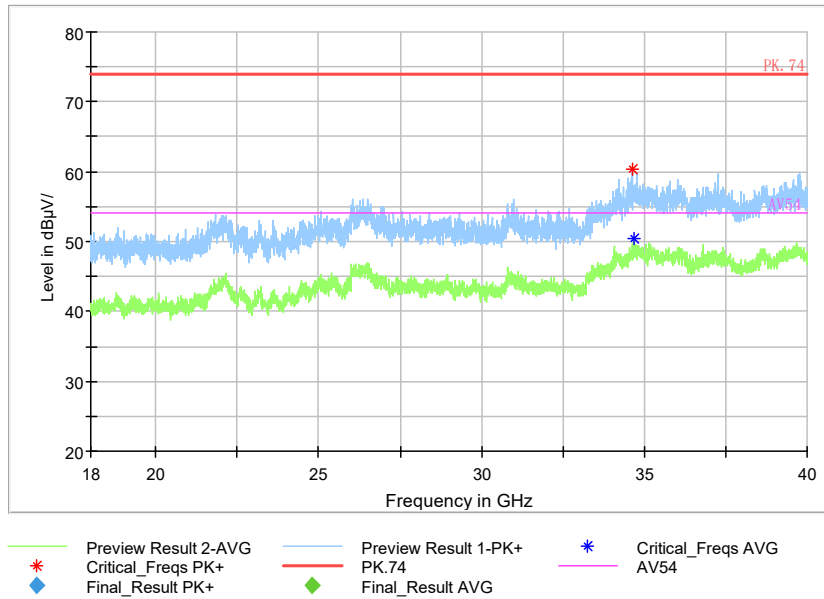

Full Spectrum

Frequency Range: 30MHz -1GHz
 Detector: QP mode
 Test Mode: 802.11ac(VHT40)

Full Spectrum

— Preview Result 2-AVG — Preview Result 1-PK+ * Critical_Freqs AVG
* Critical_Freqs PK+ — PK.74 — AV54
◆ Final_Result PK+ ◆ Final_Result AVG

Frequency Range: 1GHz -3GHz
 Detector: Av mode and PK mode
 Test Mode: 802.11ac(VHT40)

Full Spectrum

Frequency Range: 3GHz -6GHz
Detector: Av mode and PK mode
Test Mode: 802.11ac(VHT40)

Full Spectrum

◆ Preview Result 2-AVG ◆ Preview Result 1-PK+ * Critical_Freqs AVG
* Critical_Freqs PK+ ◆ Final_Result PK+ ◆ Final_Result AVG ◆ Final_Result AVG
◆ Final_Result AVG ◆ Final_Result AVG ◆ Final_Result AVG

Frequency Range: 6GHz -18GHz
Detector: Av mode and PK mode
Test Mode: 802.11ac(VHT40)

Full Spectrum

Frequency Range: 18GHz -40GHz
 Detector: Av mode and PK mode
 Test Mode: 802.11ac(VHT40)

Full Spectrum

Frequency Range: 30MHz -1GHz
 Detector: QP mode
 Test Mode: 802.11ax(HE40)