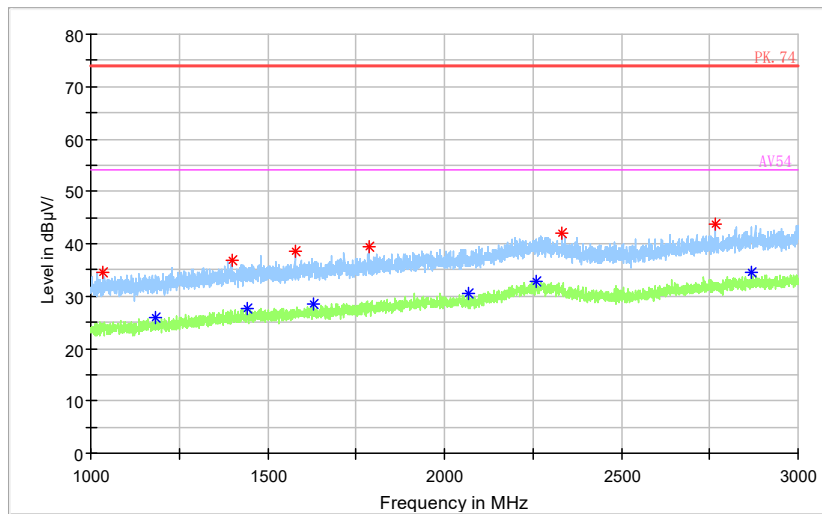

Full Spectrum

— Preview Result 2-AVG — Preview Result 1-PK+ * Critical_Freqs AVG
* Critical_Freqs PK+ — PK.74 — AV54
◆ Final_Result PK+ ◆ Final_Result AVG

Frequency Range: 6GHz -18GHz
Detector: Av mode and PK mode
Modulation type: 802.11n(HT40)

Full Spectrum

— Preview Result 2-AVG — Preview Result 1-PK+ * Critical_Freqs AVG
* Critical_Freqs PK+ — PK.74 — AV54
◆ Final_Result PK+ ◆ Final_Result AVG

Frequency Range: 18GHz -40GHz
Detector: Av mode and PK mode
Modulation type: 802.11n(HT40)

Full Spectrum

Frequency Range: 30MHz -1GHz
 Detector: QP mode
 Test Mode: 802.11ac(VHT40)

Full Spectrum

— Preview Result 2-AVG — Preview Result 1-PK+ * Critical_Freqs AVG
* Critical_Freqs PK+ — PK.74 — AV54
◆ Final_Result PK+ ◆ Final_Result AVG