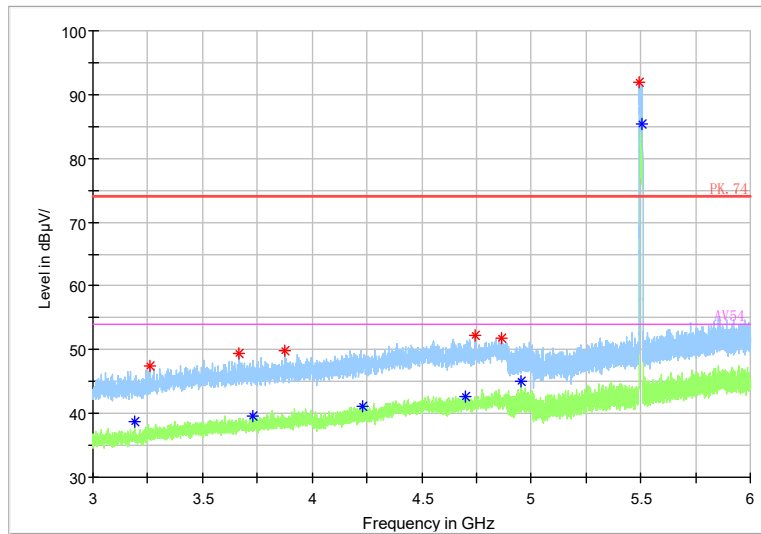

Full Spectrum

Frequency Range: 6GHz -18GHz
 Detector: Av mode and PK mode
 Modulation type: 802.11ax(HE80)

Full Spectrum

- * Preview Result 2-AVG
- * Preview Result 1-PK+
- * Critical_Freqs AVG
- * Critical_Freqs PK+
- PK.74
- AV54
- ◆ Final_Result PK+
- ◆ Final_Result AVG

Frequency Range: 18GHz -40GHz
 Detector: Av mode and PK mode
 Modulation type: 802.11ax(HE80)

Carrier frequency (MHz): 5500
 Channel No.: 100

Frequency Range: 30MHz -1GHz
 Detector: QP mode
 Test Mode: 802.11a

Frequency Range: 1GHz -3GHz
 Detector: Av mode and PK mode
 Modulation type: 802.11a

Full Spectrum

Frequency Range: 3GHz -6GHz
 Detector: Av mode and PK mode
 Modulation type: 802.11a

Full Spectrum

- ◆ Preview Result 2-AVG
- ◆ Final_Result PK+
- * Critical_Freqs PK+
- ◆ Final_Result AVG
- Preview Result 1-PK+
- PK.74
- * Critical_Freqs AVG
- AV54