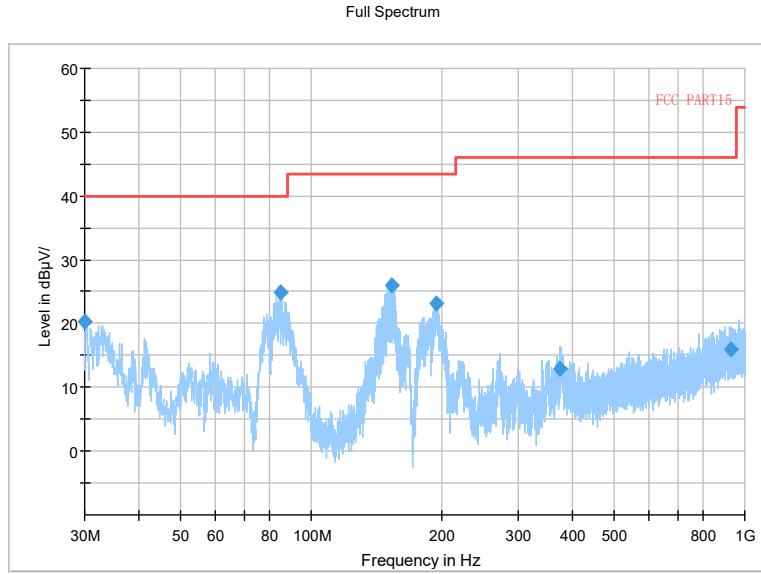

Carrier frequency (MHz): 5600
Channel No.: 120

Frequency Range: 30MHz -1GHz
Detector: QP mode
Test Mode: 802.11a