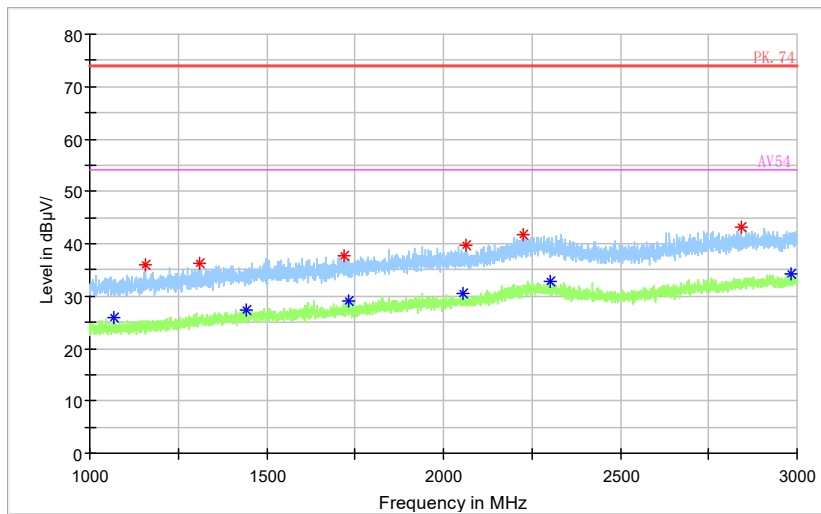

Full Spectrum

— Preview Result 2-AVG   — Preview Result 1-PK+   * Critical_Freqs AVG
* Critical_Freqs PK+   — PK.74   — AV54
◆ Final_Result PK+   ◆ Final_Result AVG

Frequency Range: 1GHz -3GHz
Detector: Av mode and PK mode
Test Mode: 802.11ac(VHT20)