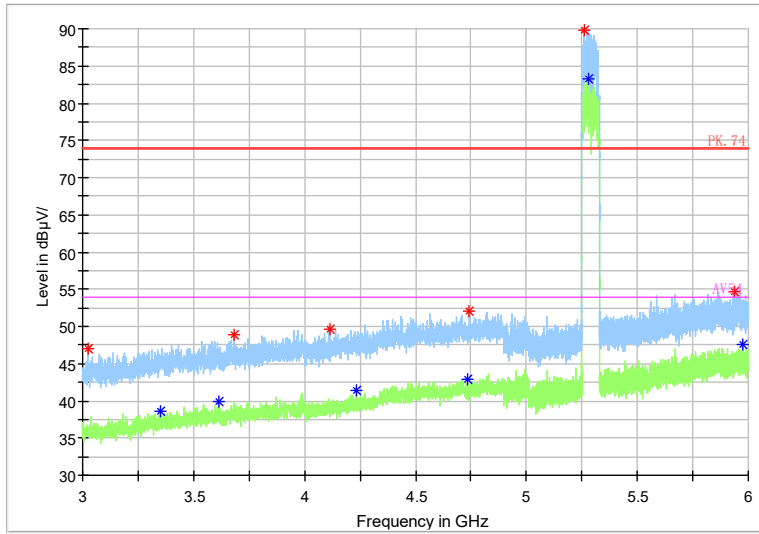

Frequency Range: 6GHz -18GHz
Detector: Av mode and PK mode
Test Mode: 802.11ax(HE40)

Full Spectrum

- * Preview Result 2-AVG
- * Preview Result 1-PK+
- * Critical_Freqs AVG
- * Critical_Freqs PK+
- PK.74
- * AV54
- ◆ Final_Result PK+
- ◆ Final_Result AVG

Frequency Range: 18GHz -40GHz
Detector: Av mode and PK mode
Test Mode: 802.11ax(HE40)

Carrier frequency (MHz): 5290
 Channel No.:58

Frequency Range: 30MHz -1GHz
 Detector: QP mode
 Test Mode: 802.11ac(VHT80)

Frequency Range: 1GHz -3GHz
 Detector: Av mode and PK mode
 Test Mode: 802.11ac(VHT80)

Full Spectrum

Frequency Range: 3GHz -6GHz
 Detector: Av mode and PK mode
 Test Mode: 802.11ac(VHT80)

Full Spectrum

◆ Preview Result 2-AVG ◆ Preview Result 1-PK+ * Critical_Freqs AVG
◆ Critical_Freqs PK+ — PK.74 — AV54
◆ Final_Result PK+ ◆ Final_Result AVG