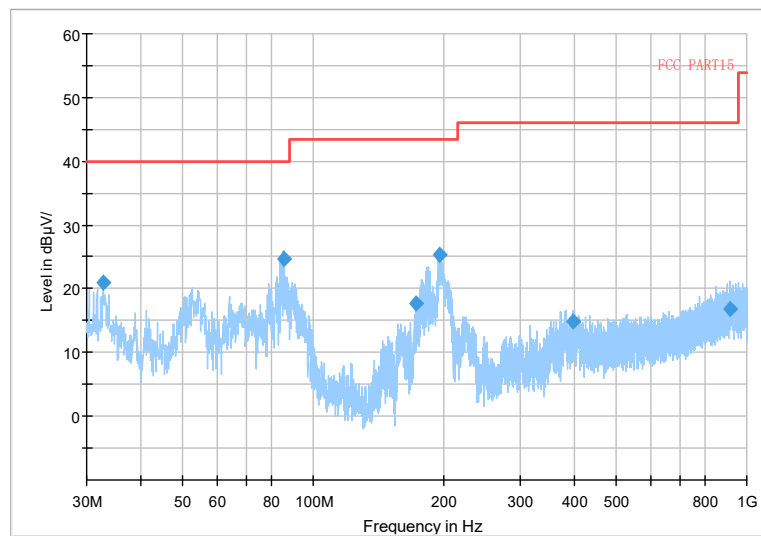

Frequency Range: 1GHz -3GHz
 Detector: Av mode and PK mode
 Test Mode: 802.11ac(VHT20)

Full Spectrum

Frequency Range: 3GHz -6GHz
Detector: Av mode and PK mode
Test Mode: 802.11ac(VHT20)

Full Spectrum

◆ Preview Result 2-AVG ◆ Preview Result 1-PK+ * Critical_Freqs AVG
* Critical_Freqs PK+ ◆ Final_Result PK+ ◆ Final_Result AVG ◆ Final_Result AVG
◆ Final_Result AVG

Frequency Range: 6GHz -18GHz
Detector: Av mode and PK mode
Test Mode: 802.11ac(VHT20)

Full Spectrum

Frequency Range: 18GHz -40GHz
 Detector: Av mode and PK mode
 Test Mode: 802.11ac(VHT20)

Full Spectrum

Frequency Range: 30MHz -1GHz
 Detector: QP mode
 Test Mode: 802.11ax(HE20)