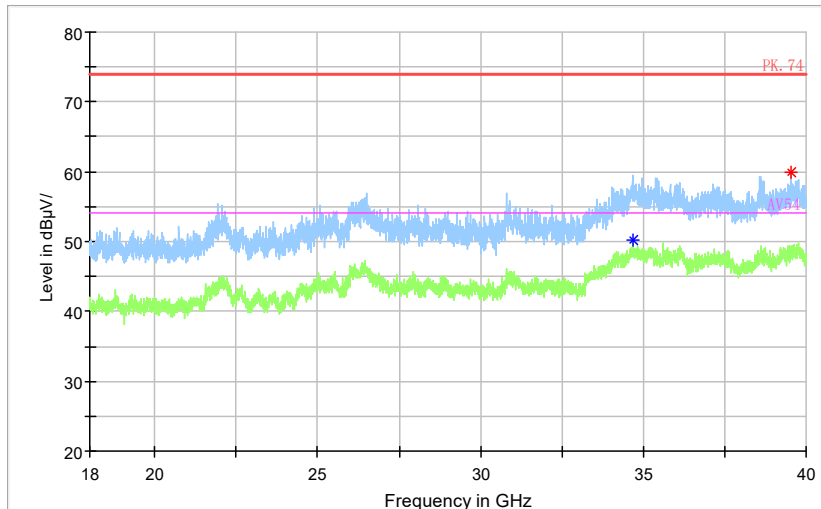

Full Spectrum

— Preview Result 2-AVG   — Preview Result 1-PK+   * Critical_Freqs AVG
* Critical_Freqs PK+   — PK.74   — AV54
◆ Final_Result PK+   ◆ Final_Result AVG

Frequency Range: 18GHz -40GHz
Detector: Av mode and PK mode
Modulation type: 802.11n(HT20)