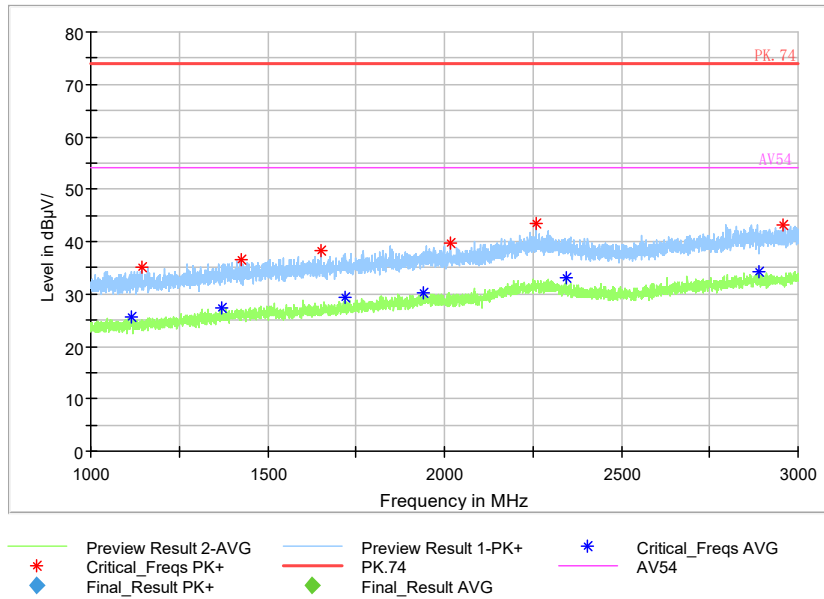

Frequency Range: 1GHz -3GHz
 Detector: Av mode and PK mode
 Modulation type: 802.11a

Full Spectrum

Frequency Range: 3GHz -6GHz
 Detector: Av mode and PK mode
 Modulation type: 802.11a

Full Spectrum

- ◆ Preview Result 2-AVG
- ◆ Final_Result PK+
- * Critical_Freqs PK+
- ◆ Final_Result AVG
- Preview Result 1-PK+
- PK.74
- * Critical_Freqs AVG
- AV54

Frequency Range: 6GHz -18GHz
 Detector: Av mode and PK mode
 Modulation type: 802.11a

Full Spectrum

Frequency Range: 18GHz -40GHz
Detector: Av mode and PK mode
Modulation type: 802.11a

Full Spectrum

Frequency Range: 30MHz -1GHz
Detector: QP mode
Test Mode: 802.11n(HT20)

Full Spectrum

Frequency Range: 1GHz -3GHz
 Detector: Av mode and PK mode
 Modulation type: 802.11n(HT20)

Full Spectrum

Frequency Range: 3GHz -6GHz
 Detector: Av mode and PK mode
 Modulation type: 802.11n(HT20)