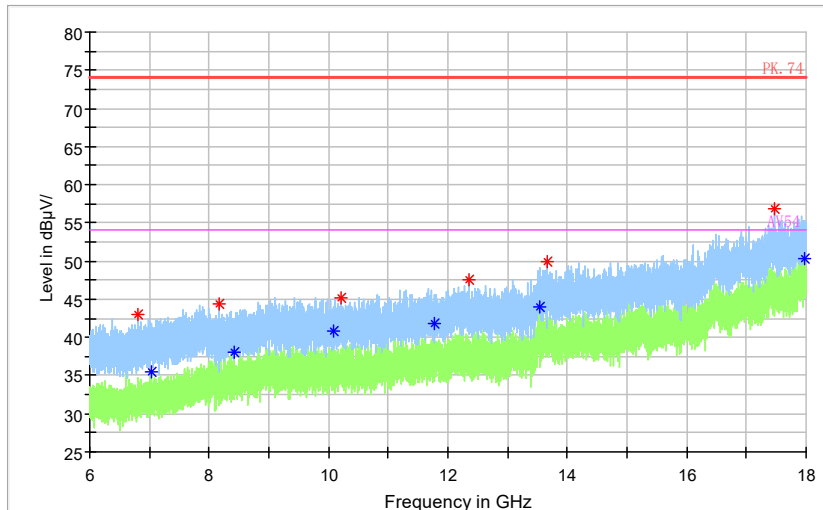

Frequency Range: 6GHz -18GHz
Detector: Av mode and PK mode
Modulation type: 802.11a

Full Spectrum

Frequency Range: 18GHz -40GHz
 Detector: Av mode and PK mode
 Modulation type: 802.11a

Full Spectrum

Frequency Range: 30MHz -1GHz
 Detector: QP mode
 Test Mode: 802.11n(HT20)

Full Spectrum

Frequency Range: 1GHz -3GHz
 Detector: Av mode and PK mode
 Modulation type: 802.11n(HT20)

Full Spectrum

Frequency Range: 3GHz -6GHz
 Detector: Av mode and PK mode
 Modulation type: 802.11n(HT20)

Full Spectrum

— Preview Result 2-AVG — Preview Result 1-PK+ * Critical_Freqs AVG
* Critical_Freqs PK+ — PK.74 — AV54
◆ Final_Result PK+ ◆ Final_Result AVG

Frequency Range: 6GHz -18GHz
Detector: Av mode and PK mode
Modulation type: 802.11n(HT20)