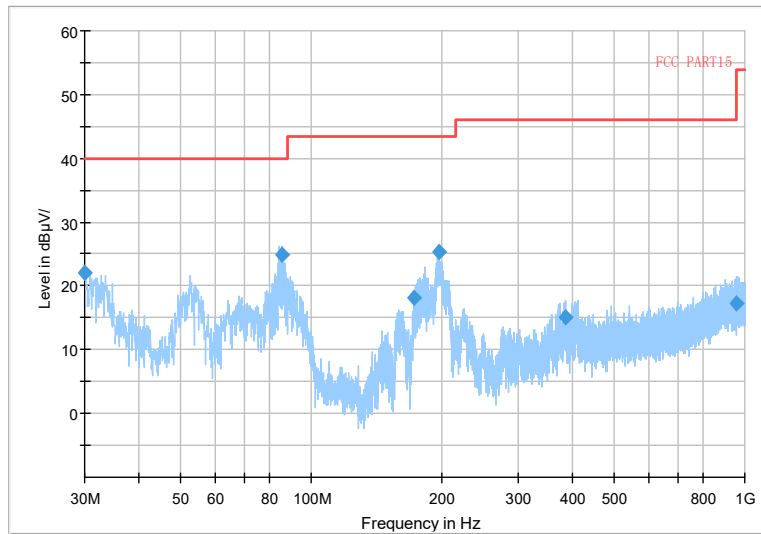

Full Spectrum

Frequency Range: 30MHz -1GHz
Detector: QP mode
Test Mode: 802.11ac(VHT20)