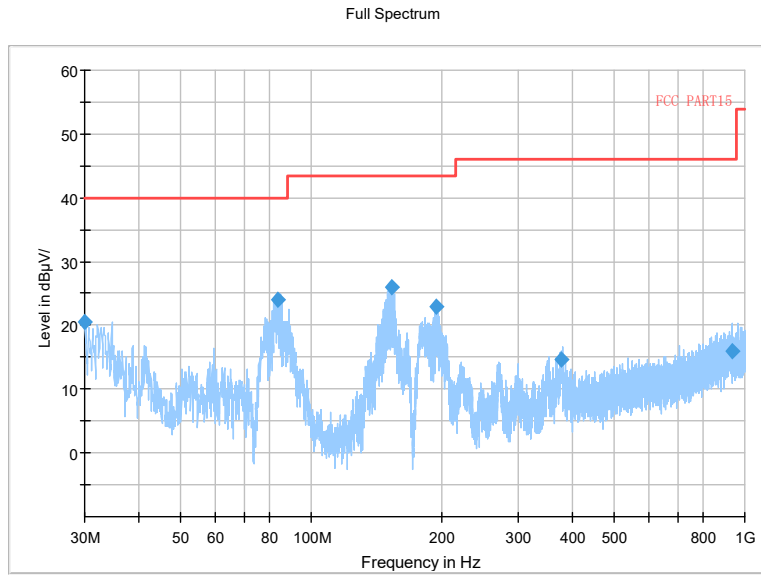

Carrier frequency (MHz): 5500
Channel No.: 100

Frequency Range: 30MHz -1GHz
Detector: QP mode
Test Mode: 802.11a