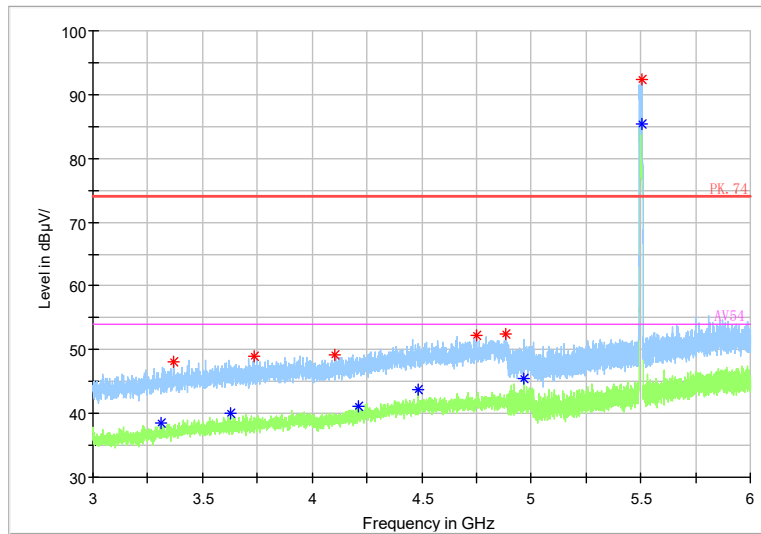

Full Spectrum

— Preview Result 2-AVG — Preview Result 1-PK+ * Critical_Freqs AVG
* Critical_Freqs PK+ — PK.74 — AV54
◆ Final_Result PK+ ◆ Final_Result AVG

Frequency Range: 18GHz -40GHz
Detector: Av mode and PK mode
Modulation type: 802.11n(HT20)

Full Spectrum

Frequency Range: 30MHz -1GHz
 Detector: QP mode
 Test Mode: 802.11ac(VHT20)

Full Spectrum

— Preview Result 2-AVG — Preview Result 1-PK+ * Critical_Freqs AVG
* Critical_Freqs PK+ — PK.74 — AV54
◆ Final_Result PK+ ◆ Final_Result AVG

Frequency Range: 1GHz -3GHz
 Detector: Av mode and PK mode
 Test Mode: 802.11ac(VHT20)

Full Spectrum

Frequency Range: 3GHz -6GHz
 Detector: Av mode and PK mode
 Test Mode: 802.11ac(VHT20)

Full Spectrum

◆ Preview Result 2-AVG ◆ Preview Result 1-PK+ * Critical_Freqs AVG
* Critical_Freqs PK+ ◆ Final_Result PK+ ◆ Final_Result AVG
◆ Final_Result AVG