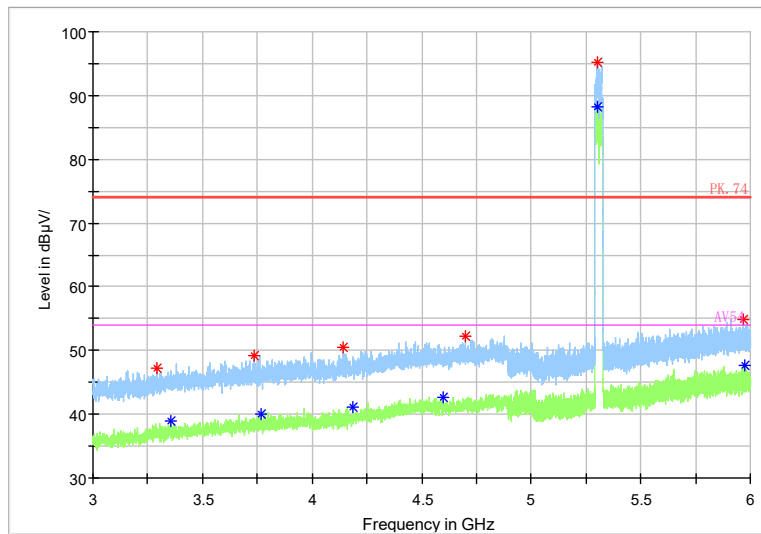

Frequency Range: 1GHz -3GHz
 Detector: Av mode and PK mode
 Test Mode: 802.11ac(VHT40)

Full Spectrum

Frequency Range: 3GHz -6GHz
Detector: Av mode and PK mode
Test Mode: 802.11ac(VHT40)

Full Spectrum

◆ Preview Result 2-AVG ◆ Preview Result 1-PK+ * Critical_Freqs AVG
* Critical_Freqs PK+ ◆ Final_Result PK+ ◆ Final_Result AVG ◆ Final_Result AVG
◆ Final_Result AVG ◆ Final_Result AVG ◆ Final_Result AVG

Frequency Range: 6GHz -18GHz
Detector: Av mode and PK mode
Test Mode: 802.11ac(VHT40)

Full Spectrum

Frequency Range: 18GHz -40GHz
 Detector: Av mode and PK mode
 Test Mode: 802.11ac(VHT40)

Full Spectrum

Frequency Range: 30MHz -1GHz
 Detector: QP mode
 Test Mode: 802.11ax(HE40)

Full Spectrum

Frequency Range: 1GHz -3GHz
 Detector: Av mode and PK mode
 Test Mode: 802.11ax(HE40)

Full Spectrum

Frequency Range: 3GHz -6GHz
 Detector: Av mode and PK mode
 Test Mode: 802.11ax(HE40)

Full Spectrum