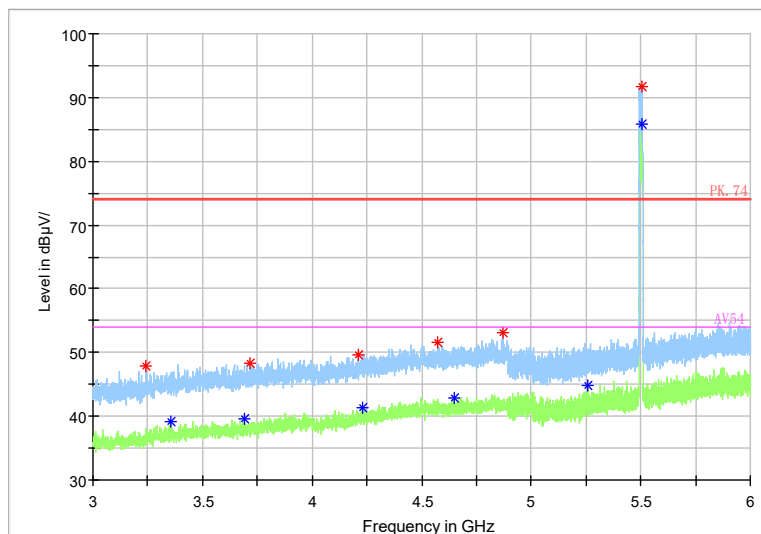

Frequency Range: 1GHz -3GHz
 Detector: Av mode and PK mode
 Test Mode: 802.11ac(VHT20)

Full Spectrum

Frequency Range: 3GHz -6GHz
 Detector: Av mode and PK mode
 Test Mode: 802.11ac(VHT20)

Full Spectrum

◆ Preview Result 2-AVG ◆ Preview Result 1-PK+ * Critical_Freqs AVG
* Critical_Freqs PK+ ◆ Final_Result PK+ ◆ Final_Result AVG
◆ Final_Result AVG

Frequency Range: 6GHz -18GHz
 Detector: Av mode and PK mode
 Test Mode: 802.11ac(VHT20)

Full Spectrum

Frequency Range: 18GHz -40GHz
 Detector: Av mode and PK mode
 Test Mode: 802.11ac(VHT20)

Full Spectrum

Frequency Range: 30MHz -1GHz
 Detector: QP mode
 Test Mode: 802.11ax(HE20)

Full Spectrum

Frequency Range: 1GHz -3GHz
 Detector: Av mode and PK mode
 Test Mode: 802.11ax(HE20)

Full Spectrum

Frequency Range: 3GHz -6GHz
 Detector: Av mode and PK mode
 Test Mode: 802.11ax(HE20)