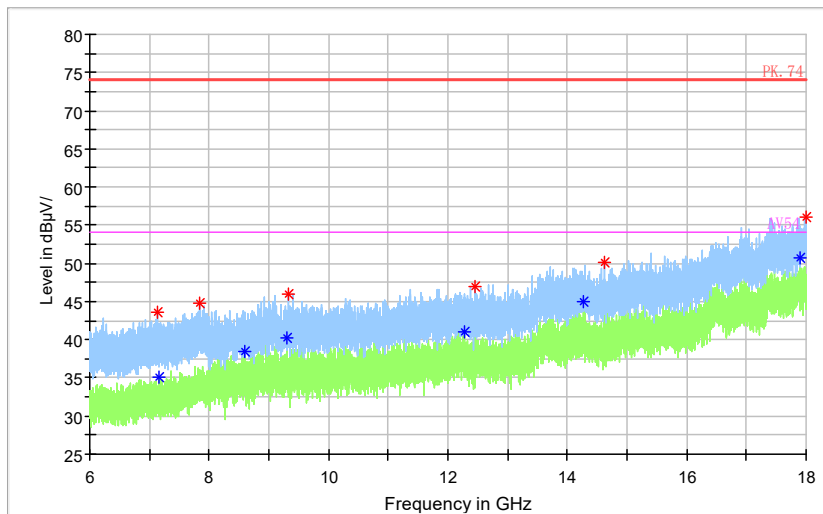

Full Spectrum

Frequency Range: 6GHz -18GHz
 Detector: Av mode and PK mode
 Modulation type: 802.11ax(HE80)

Full Spectrum

- * Preview Result 2-AVG
- * Preview Result 1-PK+
- * Critical_Freqs AVG
- * Critical_Freqs PK+
- PK.74
- AV54
- ◆ Final_Result PK+
- ◆ Final_Result AVG

Frequency Range: 18GHz -40GHz
 Detector: Av mode and PK mode
 Modulation type: 802.11ax(HE80)

Carrier frequency (MHz): 5500
 Channel No.: 100

Frequency Range: 30MHz -1GHz
 Detector: QP mode
 Test Mode: 802.11a

Frequency Range: 1GHz -3GHz
 Detector: Av mode and PK mode
 Modulation type: 802.11a

Full Spectrum

Frequency Range: 3GHz -6GHz
 Detector: Av mode and PK mode
 Modulation type: 802.11a

Full Spectrum

- ◆ Preview Result 2-AVG
- ◆ Final_Result PK+
- * Critical_Freqs PK+
- ◆ Final_Result AVG
- Preview Result 1-PK+
- PK.74
- * Critical_Freqs AVG
- AV54