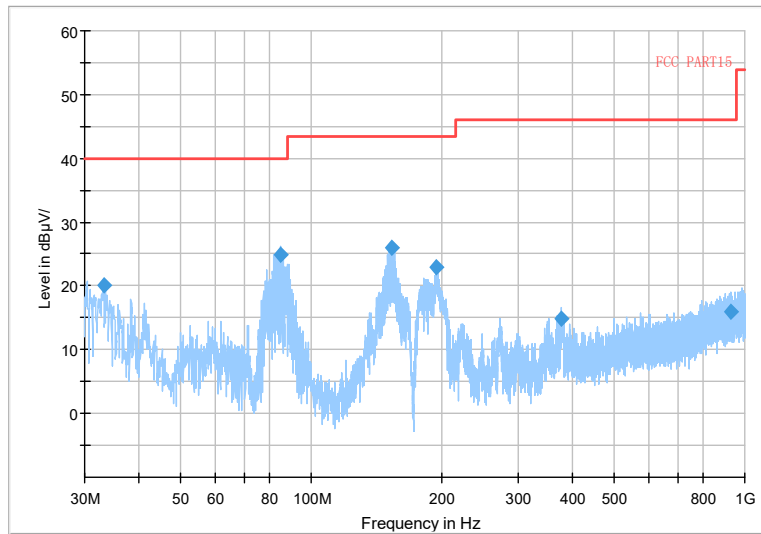

Full Spectrum

Frequency Range: 30MHz -1GHz
Detector: QP mode
Test Mode: 802.11ac(VHT40)