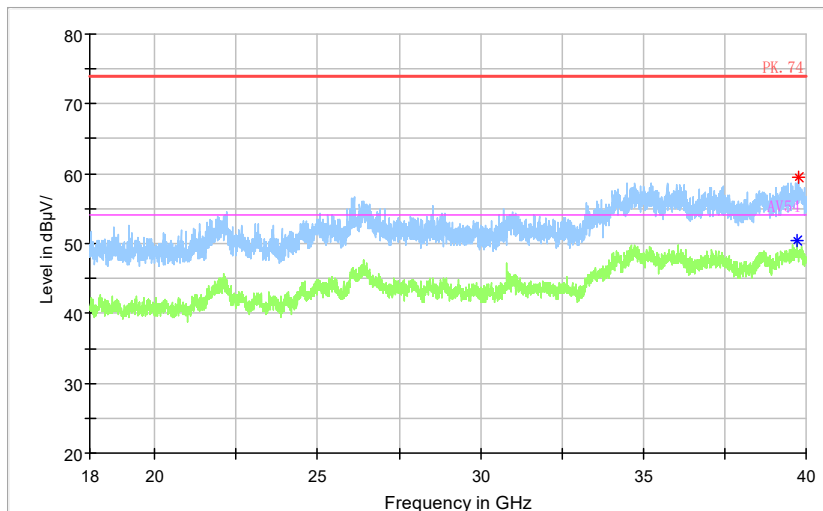

Full Spectrum

— Preview Result 2-AVG   — Preview Result 1-PK+   * Critical_Freqs AVG
* Critical_Freqs PK+   — PK.74   — AV54
◆ Final_Result PK+   ◆ Final_Result AVG

Frequency Range: 18GHz -40GHz
Detector: Av mode and PK mode
Modulation type: 802.11n(HT40)