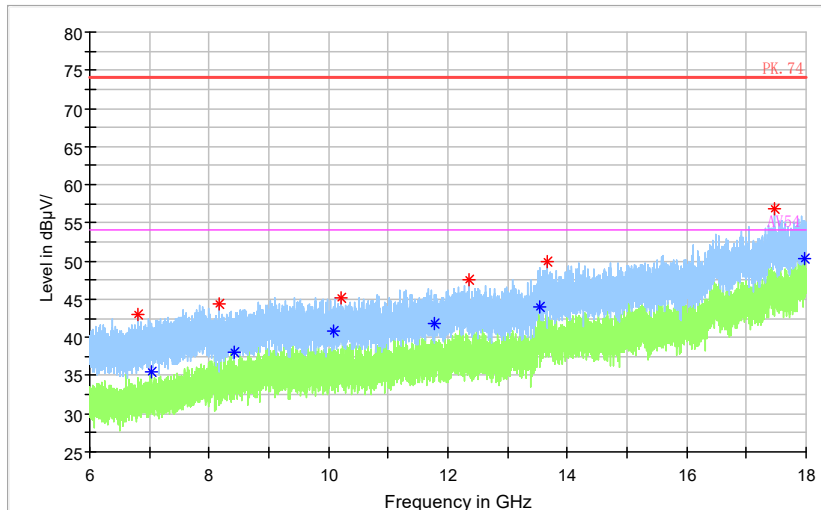

Frequency Range: 6GHz -18GHz
Detector: Av mode and PK mode
Modulation type: 802.11a

Full Spectrum

Frequency Range: 18GHz -40GHz
 Detector: Av mode and PK mode
 Modulation type: 802.11a

Full Spectrum

Frequency Range: 30MHz -1GHz
 Detector: QP mode
 Test Mode: 802.11n(HT20)

Full Spectrum

Frequency Range: 1GHz -3GHz
 Detector: Av mode and PK mode
 Modulation type: 802.11n(HT20)

Full Spectrum

Frequency Range: 3GHz -6GHz
 Detector: Av mode and PK mode
 Modulation type: 802.11n(HT20)

Full Spectrum

— Preview Result 2-AVG — Preview Result 1-PK+ * Critical_Freqs AVG
* Critical_Freqs PK+ — PK.74 — AV54
◆ Final_Result PK+ ◆ Final_Result AVG

Frequency Range: 6GHz -18GHz
Detector: Av mode and PK mode
Modulation type: 802.11n(HT20)