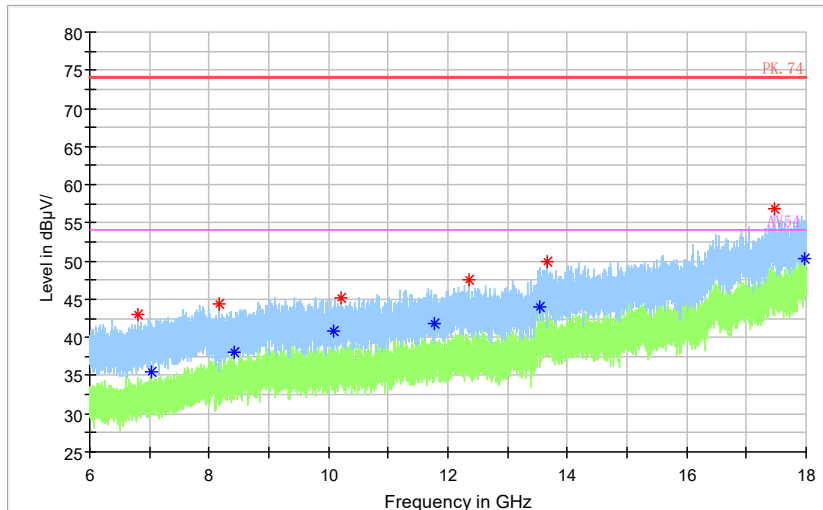

Frequency Range: 6GHz -18GHz
 Detector: Av mode and PK mode
 Modulation type: 802.11a

Full Spectrum

Frequency Range: 18GHz -40GHz
Detector: Av mode and PK mode
Modulation type: 802.11a

Full Spectrum

Frequency Range: 30MHz -1GHz
Detector: QP mode
Test Mode: 802.11n(HT20)

Full Spectrum

Frequency Range: 1GHz -3GHz
 Detector: Av mode and PK mode
 Modulation type: 802.11n(HT20)

Full Spectrum

Frequency Range: 3GHz -6GHz
 Detector: Av mode and PK mode
 Modulation type: 802.11n(HT20)

Full Spectrum

— Preview Result 2-AVG — Preview Result 1-PK+ * Critical_Freqs AVG
* Critical_Freqs PK+ — PK.74 — AV54
◆ Final_Result PK+ ◆ Final_Result AVG

Frequency Range: 6GHz -18GHz
Detector: Av mode and PK mode
Modulation type: 802.11n(HT20)