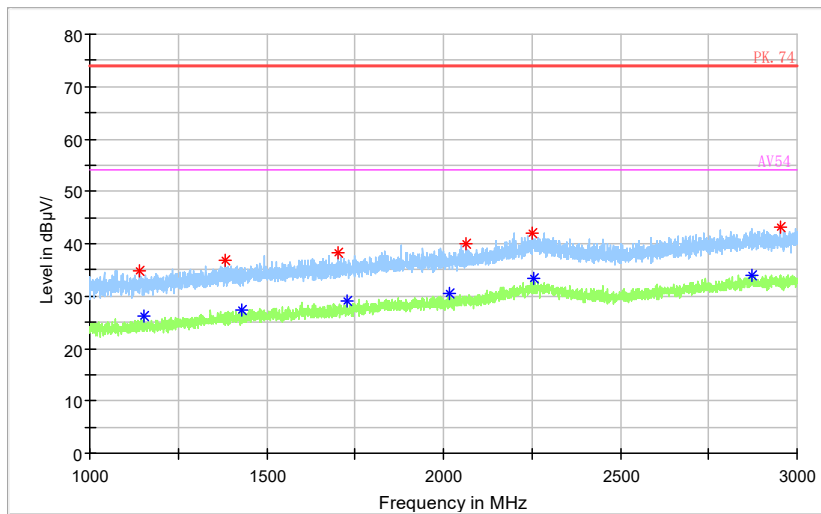

Full Spectrum

— Preview Result 2-AVG — Preview Result 1-PK+ * Critical_Freqs AVG
* Critical_Freqs PK+ — PK.74 — AV54
◆ Final_Result PK+ ◆ Final_Result AVG

Frequency Range: 6GHz -18GHz
Detector: Av mode and PK mode
Modulation type: 802.11n(HT20)

Full Spectrum

— Preview Result 2-AVG — Preview Result 1-PK+ * Critical_Freqs AVG
* Critical_Freqs PK+ — PK.74 — AV54
◆ Final_Result PK+ ◆ Final_Result AVG

Frequency Range: 18GHz -40GHz
Detector: Av mode and PK mode
Modulation type: 802.11n(HT20)

Full Spectrum

Frequency Range: 30MHz -1GHz
 Detector: QP mode
 Test Mode: 802.11ac(VHT20)

Full Spectrum

— Preview Result 2-AVG — Preview Result 1-PK+ * Critical_Freqs AVG
* Critical_Freqs PK+ — PK.74 — AV54
◆ Final_Result PK+ ◆ Final_Result AVG