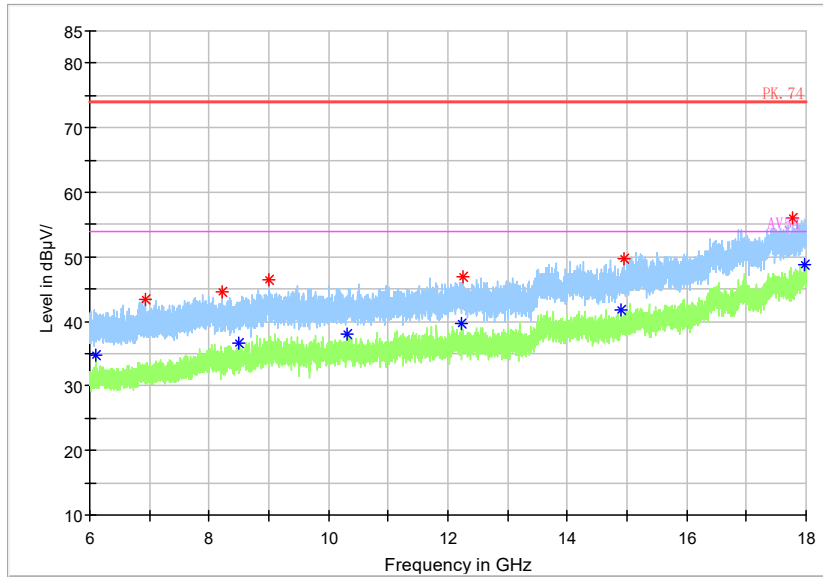

Frequency Range: 6GHz -18GHz
Detector: Av mode and PK mode
Test Mode: 802.11ac(VHT40)

Full Spectrum

Frequency Range: 18GHz -40GHz
 Detector: Av mode and PK mode
 Test Mode: 802.11ac(VHT40)

Full Spectrum

Frequency Range: 30MHz -1GHz
 Detector: QP mode
 Test Mode: 802.11ax(HE40)

Full Spectrum

Frequency Range: 1GHz -3GHz
 Detector: Av mode and PK mode
 Test Mode: 802.11ax(HE40)

Full Spectrum

Frequency Range: 3GHz -6GHz
 Detector: Av mode and PK mode
 Test Mode: 802.11ax(HE40)

Full Spectrum

Frequency Range: 6GHz -18GHz
Detector: Av mode and PK mode
Test Mode: 802.11ax(HE40)

Full Spectrum

- * Preview Result 2-AVG
- * Preview Result 1-PK+
- * Critical_Freqs AVG
- * Critical_Freqs PK+
- PK.74
- * AV54
- ◆ Final_Result PK+
- ◆ Final_Result AVG