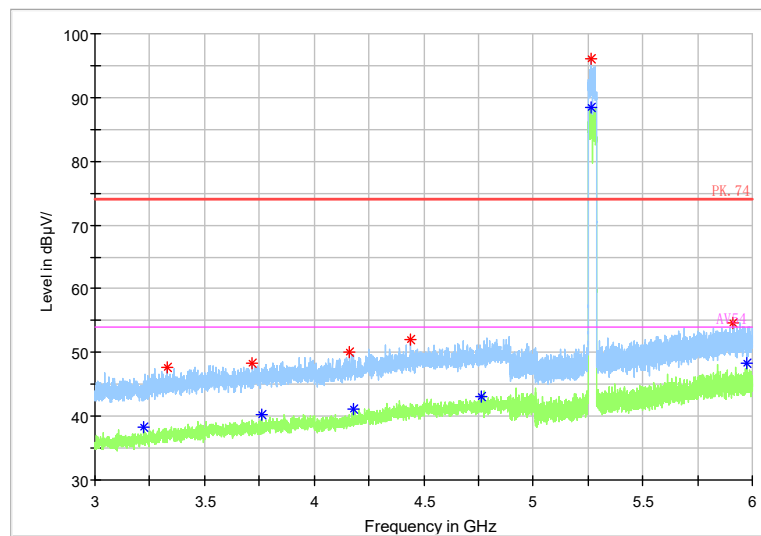

Full Spectrum

Frequency Range: 1GHz -3GHz
Detector: Av mode and PK mode
Test Mode: 802.11ac(VHT40)

Full Spectrum

Frequency Range: 3GHz -6GHz
Detector: Av mode and PK mode
Test Mode: 802.11ac(VHT40)

Full Spectrum

— Preview Result 2-AVG — Preview Result 1-PK+ * Critical_Freqs AVG
* Critical_Freqs PK+ — PK.74 — AV54
◆ Final_Result PK+ ◆ Final_Result AVG

Frequency Range: 6GHz -18GHz
Detector: Av mode and PK mode
Test Mode: 802.11ac(VHT40)