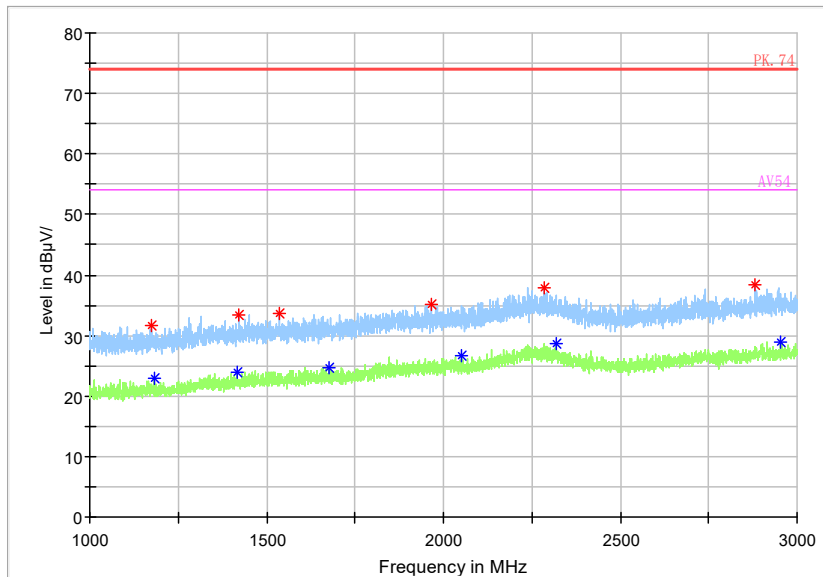

Full Spectrum

Frequency Range: 1GHz -3GHz
Detector: Av mode and PK mode
Modulation type: 802.11ax(HE20)