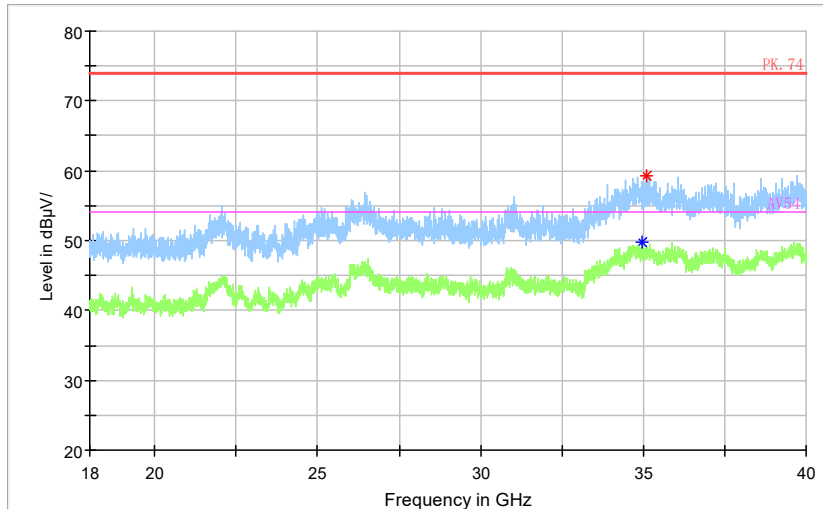

Full Spectrum

Frequency Range: 1GHz -3GHz
 Detector: Av mode and PK mode
 Test Mode: 802.11ax(HE40)

Full Spectrum

Frequency Range: 3GHz -6GHz
 Detector: Av mode and PK mode
 Test Mode: 802.11ax(HE40)

Full Spectrum

Frequency Range: 6GHz -18GHz
Detector: Av mode and PK mode
Test Mode: 802.11ax(HE40)

Full Spectrum

- * Preview Result 2-AVG
- * Preview Result 1-PK+
- * Critical_Freqs AVG
- * Critical_Freqs PK+
- PK.74
- * AV54
- ◆ Final_Result PK+
- ◆ Final_Result AVG