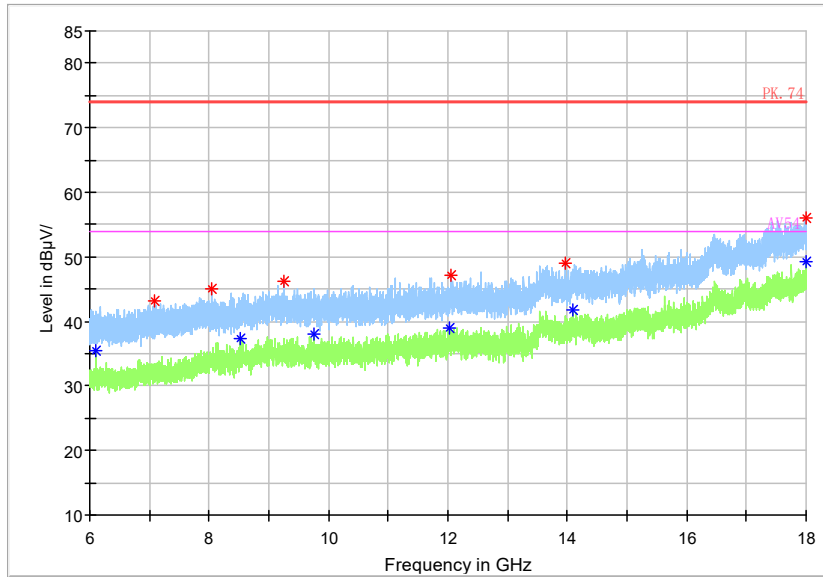

Frequency Range: 6GHz -18GHz
 Detector: Av mode and PK mode
 Test Mode: 802.11ac(VHT20)

Full Spectrum

Frequency Range: 18GHz -40GHz
 Detector: Av mode and PK mode
 Test Mode: 802.11ac(VHT20)

Full Spectrum

Frequency Range: 30MHz -1GHz
 Detector: QP mode
 Test Mode: 802.11ax(HE20)

Full Spectrum

Frequency Range: 1GHz -3GHz
 Detector: Av mode and PK mode
 Test Mode: 802.11ax(HE20)

Full Spectrum

Frequency Range: 3GHz -6GHz
 Detector: Av mode and PK mode
 Test Mode: 802.11ax(HE20)

Full Spectrum

Frequency Range: 6GHz -18GHz
Detector: Av mode and PK mode
Test Mode: 802.11ax(HE20)

Full Spectrum

— Preview Result 2-AVG — Preview Result 1-PK+ * Critical_Freqs AVG
* Critical_Freqs PK+ — PK.74 — AV54
◆ Final_Result PK+ ◆ Final_Result AVG