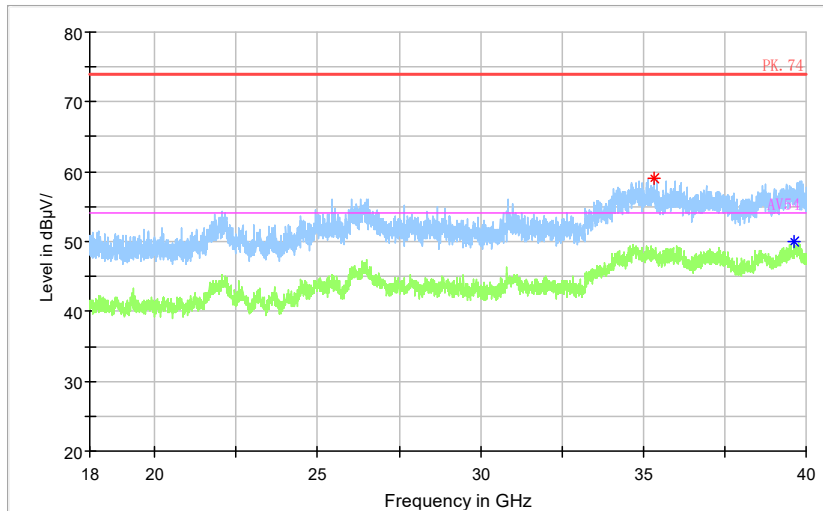

Full Spectrum

— Preview Result 2-AVG   — Preview Result 1-PK+   * Critical_Freqs AVG
* Critical_Freqs PK+   — PK.74   — AV54
◆ Final_Result PK+   ◆ Final_Result AVG

Frequency Range: 18GHz -40GHz
Detector: Av mode and PK mode
Modulation type: 802.11n(HT20)