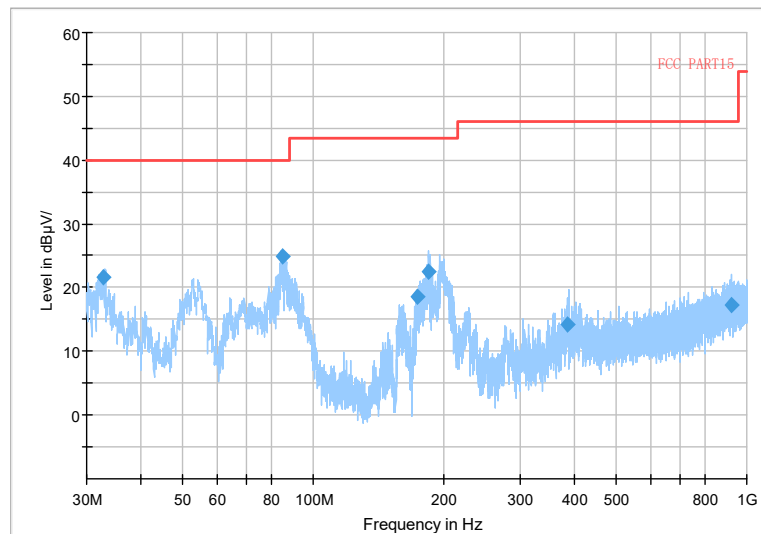

Full Spectrum

◆ Preview Result 2-AVG — Preview Result 1-PK+ * Critical_Freqs AVG
* Critical_Freqs PK+ — PK.74 — AV54
◆ Final_Result PK+ ◆ Final_Result AVG

Frequency Range: 1GHz -3GHz
Detector: Av mode and PK mode
Modulation type: 802.11a

Full Spectrum

Frequency Range: 3GHz -6GHz
Detector: Av mode and PK mode
Modulation type: 802.11a

Full Spectrum

- ◆ Preview Result 2-AVG
- ◆ Final_Result PK+
- * Critical_Freqs PK+
- ◆ Final_Result AVG
- Preview Result 1-PK+
- PK.74
- * Critical_Freqs AVG
- AV54

Frequency Range: 6GHz -18GHz
Detector: Av mode and PK mode
Modulation type: 802.11a

Full Spectrum

Frequency Range: 18GHz -40GHz
 Detector: Av mode and PK mode
 Modulation type: 802.11a

Full Spectrum

Frequency Range: 30MHz -1GHz
 Detector: QP mode
 Test Mode: 802.11n(HT20)