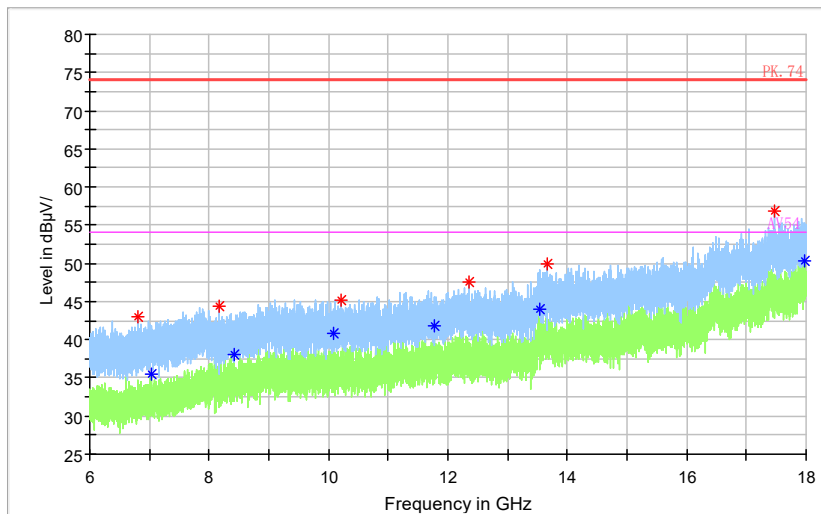

Frequency Range: 6GHz -18GHz
Detector: Av mode and PK mode
Test Mode: 802.11ax(HE40)

Full Spectrum

- * Preview Result 2-AVG
- * Preview Result 1-PK+
- * Critical_Freqs AVG
- * Critical_Freqs PK+
- PK.74
- * AV54
- ◆ Final_Result PK+
- ◆ Final_Result AVG

Frequency Range: 18GHz -40GHz
Detector: Av mode and PK mode
Test Mode: 802.11ax(HE40)

Carrier frequency (MHz): 5290
 Channel No.:58

Frequency Range: 30MHz -1GHz
 Detector: QP mode
 Test Mode: 802.11ac(VHT80)

Frequency Range: 1GHz -3GHz
 Detector: Av mode and PK mode
 Test Mode: 802.11ac(VHT80)

Full Spectrum

Frequency Range: 3GHz -6GHz
 Detector: Av mode and PK mode
 Test Mode: 802.11ac(VHT80)

Full Spectrum

◆ Preview Result 2-AVG ◆ Preview Result 1-PK+ * Critical_Freqs AVG
◆ Critical_Freqs PK+ — PK.74 — AV54
◆ Final_Result PK+ ◆ Final_Result AVG