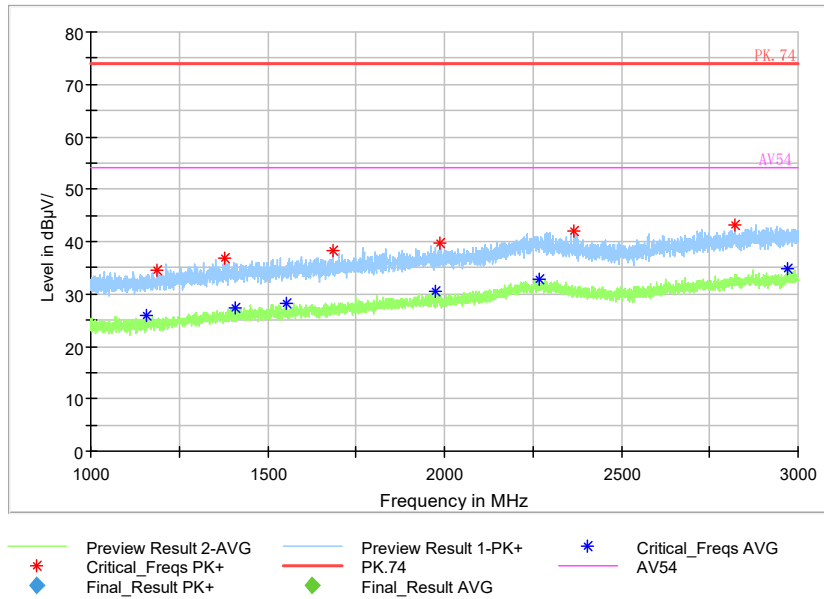

Full Spectrum

Frequency Range: 1GHz -3GHz
Detector: Av mode and PK mode
Test Mode: 802.11ac(VHT40)

Full Spectrum

Frequency Range: 3GHz -6GHz
Detector: Av mode and PK mode
Test Mode: 802.11ac(VHT40)

Full Spectrum

— Preview Result 2-AVG — Preview Result 1-PK+ * Critical_Freqs AVG
* Critical_Freqs PK+ — PK.74 — AV54
◆ Final_Result PK+ ◆ Final_Result AVG

Frequency Range: 6GHz -18GHz
Detector: Av mode and PK mode
Test Mode: 802.11ac(VHT40)