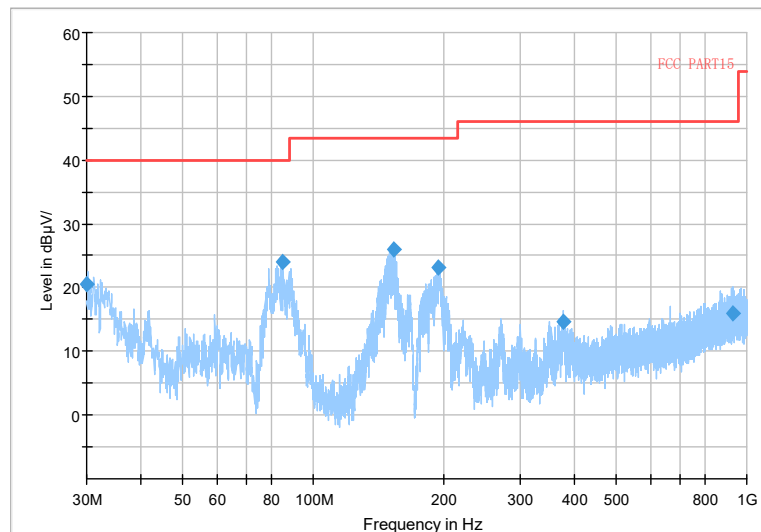

Frequency Range: 1GHz -3GHz
 Detector: Av mode and PK mode
 Test Mode: 802.11ac(VHT20)

Full Spectrum

Frequency Range: 3GHz -6GHz
 Detector: Av mode and PK mode
 Test Mode: 802.11ac(VHT20)

Full Spectrum

◆ Preview Result 2-AVG ◆ Preview Result 1-PK+ * Critical_Freqs AVG
* Critical_Freqs PK+ ◆ Final_Result PK+ ◆ Final_Result AVG
◆ Final_Result AVG

Frequency Range: 6GHz -18GHz
 Detector: Av mode and PK mode
 Test Mode: 802.11ac(VHT20)

Full Spectrum

Frequency Range: 18GHz -40GHz
 Detector: Av mode and PK mode
 Test Mode: 802.11ac(VHT20)

Full Spectrum