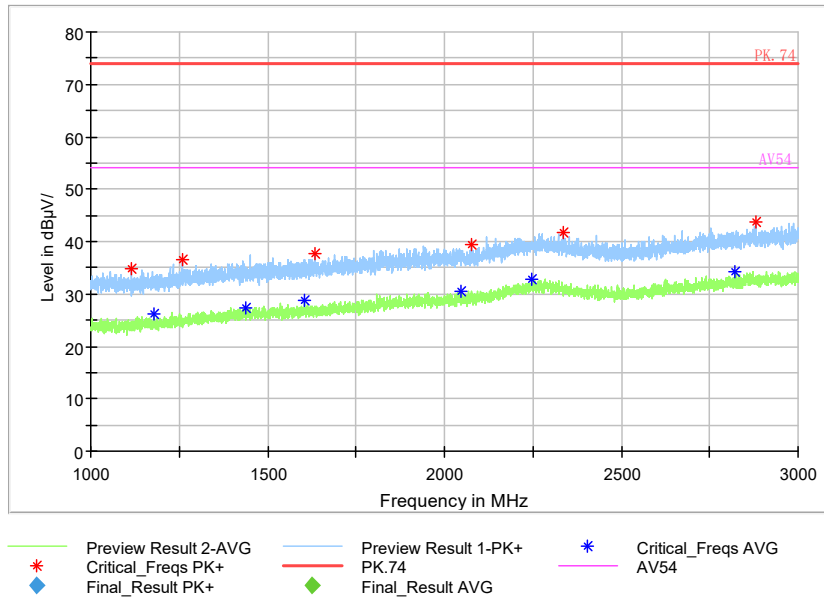

Full Spectrum

Frequency Range: 3GHz -6GHz
Detector: Av mode and PK mode
Modulation type: 802.11a

Full Spectrum

◆ Preview Result 2-AVG ◆ Preview Result 1-PK+ * Critical_Freqs AVG
* Critical_Freqs PK+ — PK.74 — AV54
◆ Final_Result PK+ ◆ Final_Result AVG

Frequency Range: 6GHz -18GHz
Detector: Av mode and PK mode
Modulation type: 802.11a

Full Spectrum

Frequency Range: 18GHz -40GHz
 Detector: Av mode and PK mode
 Modulation type: 802.11a

Full Spectrum

Frequency Range: 30MHz -1GHz
 Detector: QP mode
 Test Mode: 802.11n(HT20)

Full Spectrum

Frequency Range: 1GHz -3GHz
 Detector: Av mode and PK mode
 Modulation type: 802.11n(HT20)

Full Spectrum

Frequency Range: 3GHz -6GHz
 Detector: Av mode and PK mode
 Modulation type: 802.11n(HT20)