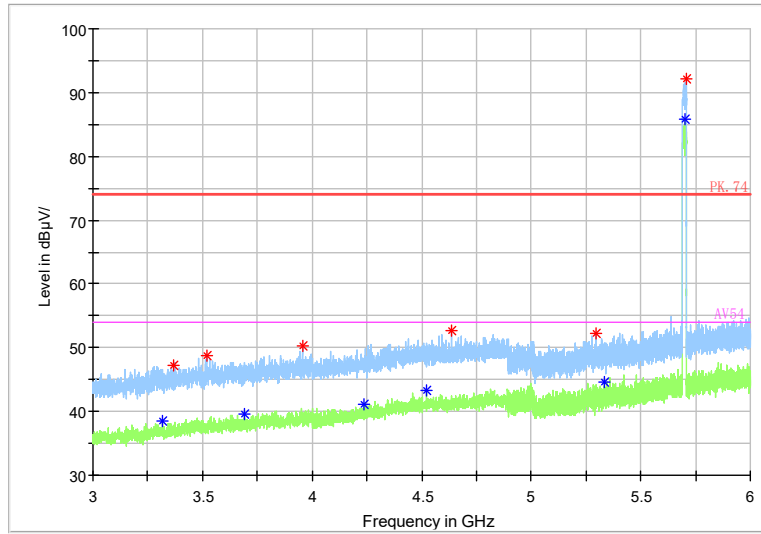

Full Spectrum

Frequency Range: 3GHz -6GHz
Detector: Av mode and PK mode
Modulation type: 802.11a