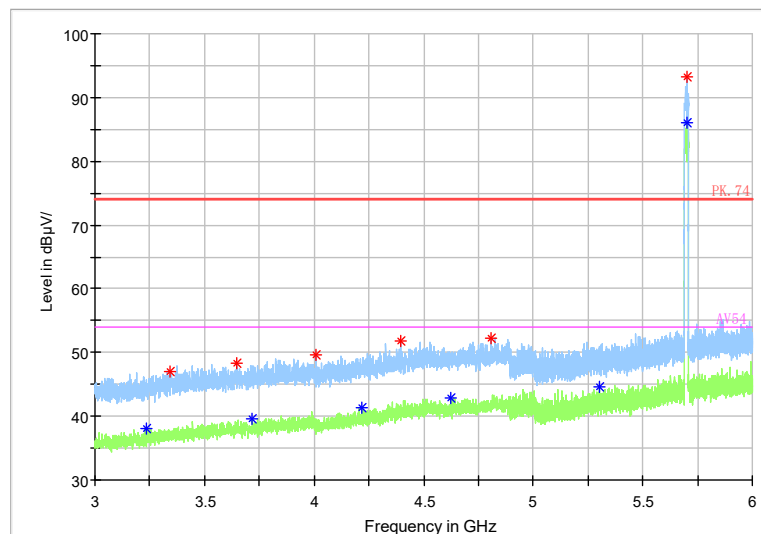

Full Spectrum

Frequency Range: 3GHz -6GHz
Detector: Av mode and PK mode
Modulation type: 802.11a

Full Spectrum

- ◆ Preview Result 2-AVG
- ◆ Final_Result PK+
- * Critical_Freqs PK+
- ◆ Final_Result AVG
- Preview Result 1-PK+
- PK.74
- * Critical_Freqs AVG
- AV54

Frequency Range: 6GHz -18GHz
Detector: Av mode and PK mode
Modulation type: 802.11a

Full Spectrum

Frequency Range: 18GHz -40GHz
 Detector: Av mode and PK mode
 Modulation type: 802.11a

Full Spectrum

Frequency Range: 30MHz -1GHz
 Detector: QP mode
 Test Mode: 802.11n(HT20)

Full Spectrum

Frequency Range: 1GHz -3GHz
 Detector: Av mode and PK mode
 Modulation type: 802.11n(HT20)

Full Spectrum

Frequency Range: 3GHz -6GHz
 Detector: Av mode and PK mode
 Modulation type: 802.11n(HT20)