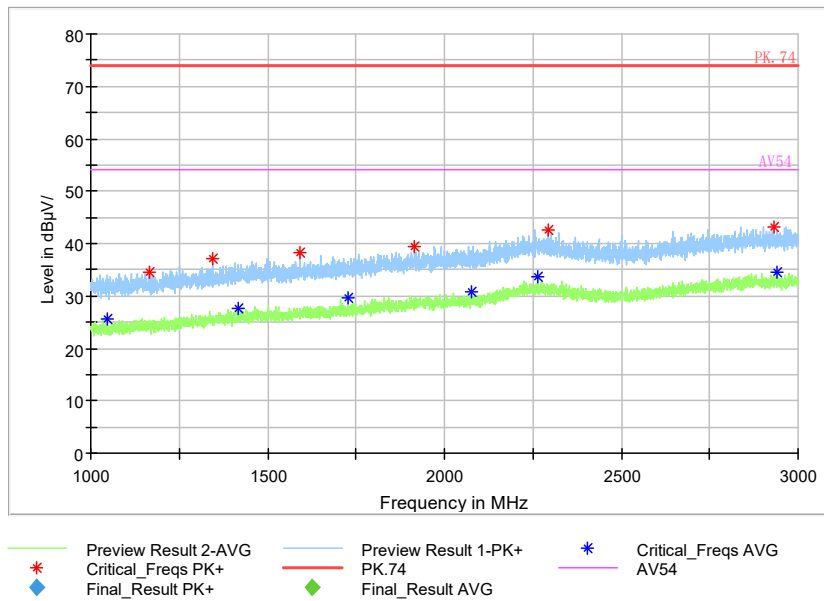

Frequency Range: 18GHz -40GHz
Detector: Av mode and PK mode
Modulation type: 802.11ax(HE40)

Carrier frequency (MHz): 5310
Channel No.:62

Full Spectrum

Frequency Range: 30MHz -1GHz
Detector: QP mode
Test Mode: 802.11n(HT40)

Full Spectrum

Frequency Range: 1GHz -3GHz
Detector: Av mode and PK mode
Modulation type: 802.11n(HT40)

Full Spectrum

Frequency Range: 3GHz -6GHz
Detector: Av mode and PK mode
Modulation type: 802.11n(HT40)