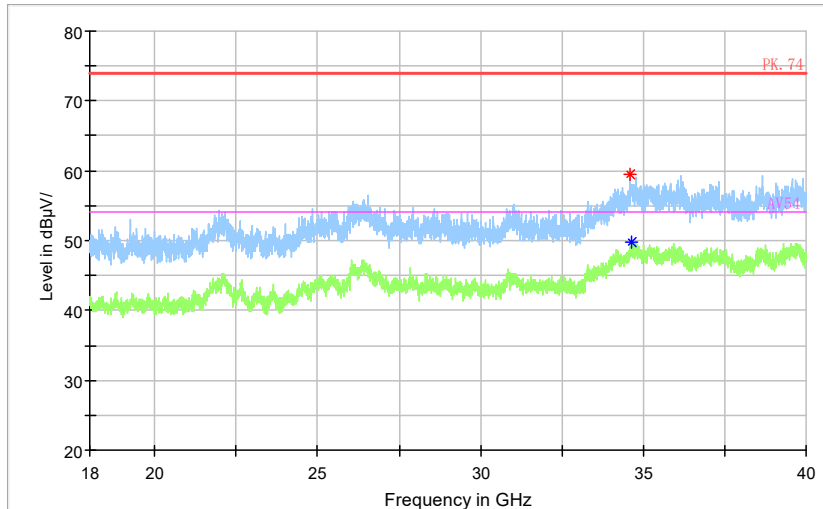

Frequency Range: 6GHz -18GHz
 Detector: Av mode and PK mode
 Test Mode: 802.11ac(VHT20)

Full Spectrum

Frequency Range: 18GHz -40GHz
 Detector: Av mode and PK mode
 Test Mode: 802.11ac(VHT20)

Full Spectrum

Frequency Range: 30MHz -1GHz
 Detector: QP mode
 Test Mode: 802.11ax(HE20)

Full Spectrum

Frequency Range: 1GHz -3GHz
 Detector: Av mode and PK mode
 Test Mode: 802.11ax(HE20)

Full Spectrum

Frequency Range: 3GHz -6GHz
 Detector: Av mode and PK mode
 Test Mode: 802.11ax(HE20)

Full Spectrum

Frequency Range: 6GHz -18GHz
Detector: Av mode and PK mode
Test Mode: 802.11ax(HE20)

Full Spectrum

— Preview Result 2-AVG — Preview Result 1-PK+ * Critical_Freqs AVG
* Critical_Freqs PK+ — PK.74 — AV54
◆ Final_Result PK+ ◆ Final_Result AVG