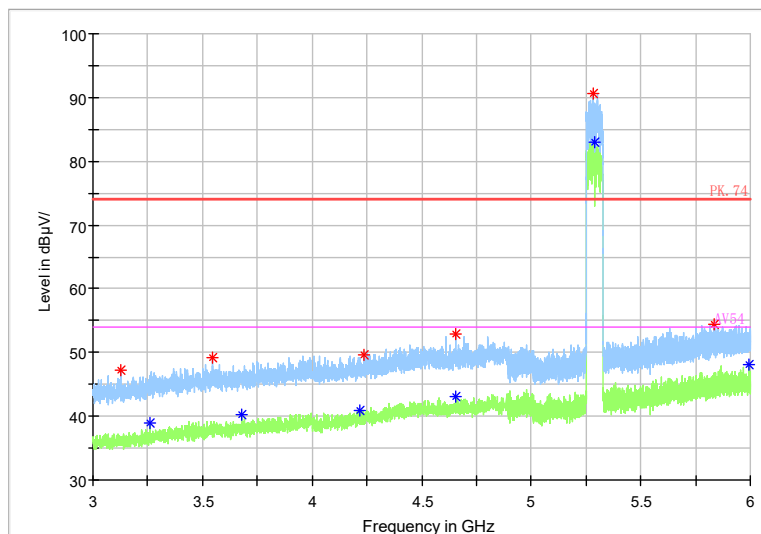

Frequency Range: 1GHz -3GHz
 Detector: Av mode and PK mode
 Test Mode: 802.11ac(VHT80)

Full Spectrum

Frequency Range: 3GHz -6GHz
 Detector: Av mode and PK mode
 Test Mode: 802.11ac(VHT80)

Full Spectrum

◆ Preview Result 2-AVG ◆ Preview Result 1-PK+ * Critical_Freqs AVG
◆ Critical_Freqs PK+ — PK.74 — AV54
◆ Final_Result PK+ ◆ Final_Result AVG

Frequency Range: 6GHz -18GHz
 Detector: Av mode and PK mode
 Test Mode: 802.11ac(VHT80)

Full Spectrum

Frequency Range: 18GHz -40GHz
Detector: Av mode and PK mode
Test Mode: 802.11ac(VHT80)

Full Spectrum

Frequency Range: 30MHz -1GHz
Detector: QP mode
Test Mode: 802.11ax(HE80)

Full Spectrum

Frequency Range: 1GHz -3GHz
 Detector: Av mode and PK mode
 Modulation type: 802.11ax(HE80)

Full Spectrum

Frequency Range: 3GHz -6GHz
 Detector: Av mode and PK mode
 Modulation type: 802.11ax(HE80)