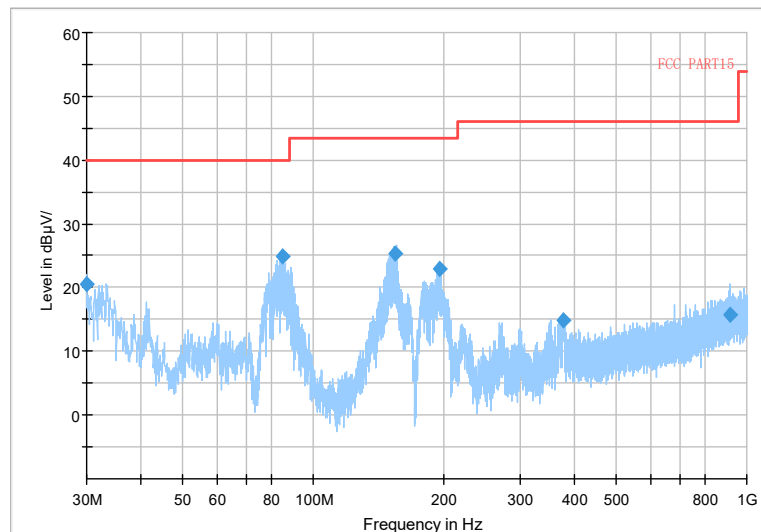

Frequency Range: 1GHz -3GHz
 Detector: Av mode and PK mode
 Test Mode: 802.11ac(VHT80)

Full Spectrum

Frequency Range: 3GHz -6GHz
 Detector: Av mode and PK mode
 Test Mode: 802.11ac(VHT80)

Full Spectrum

◆ Preview Result 2-AVG ◆ Preview Result 1-PK+ * Critical_Freqs AVG
◆ Critical_Freqs PK+ — PK.74 — AV54
◆ Final_Result PK+ ◆ Final_Result AVG

Frequency Range: 6GHz -18GHz
 Detector: Av mode and PK mode
 Test Mode: 802.11ac(VHT80)

Full Spectrum

Frequency Range: 18GHz -40GHz
Detector: Av mode and PK mode
Test Mode: 802.11ac(VHT80)

Full Spectrum

Frequency Range: 30MHz -1GHz
Detector: QP mode
Test Mode: 802.11ax(HE80)