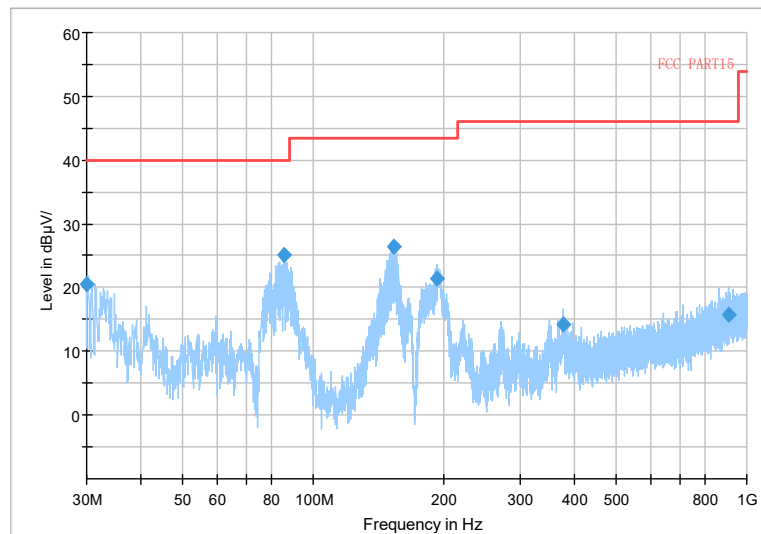

Full Spectrum

Frequency Range: 3GHz -6GHz
Detector: Av mode and PK mode
Modulation type: 802.11a

Full Spectrum

◆ Preview Result 2-AVG ◆ Preview Result 1-PK+ * Critical_Freqs AVG
* Critical_Freqs PK+ — PK.74 — AV54
◆ Final_Result PK+ ◆ Final_Result AVG

Frequency Range: 6GHz -18GHz
Detector: Av mode and PK mode
Modulation type: 802.11a

Full Spectrum

Frequency Range: 18GHz -40GHz
 Detector: Av mode and PK mode
 Modulation type: 802.11a

Full Spectrum

Frequency Range: 30MHz -1GHz
 Detector: QP mode
 Test Mode: 802.11n(HT20)