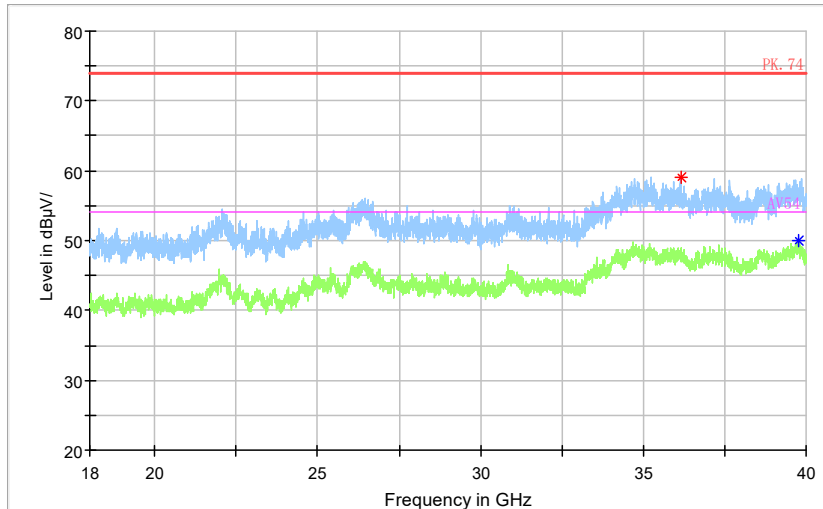

Frequency Range: 6GHz -18GHz
 Detector: Av mode and PK mode
 Test Mode: 802.11ac(VHT80)

Full Spectrum

Frequency Range: 18GHz -40GHz
Detector: Av mode and PK mode
Test Mode: 802.11ac(VHT80)

Full Spectrum

Frequency Range: 30MHz -1GHz
Detector: QP mode
Test Mode: 802.11ax(HE80)

Full Spectrum

Frequency Range: 1GHz -3GHz
 Detector: Av mode and PK mode
 Modulation type: 802.11ax(HE80)

Full Spectrum

Frequency Range: 3GHz -6GHz
 Detector: Av mode and PK mode
 Modulation type: 802.11ax(HE80)

Full Spectrum

Frequency Range: 6GHz -18GHz
 Detector: Av mode and PK mode
 Modulation type: 802.11ax(HE80)

Full Spectrum

- * Preview Result 2-AVG
- * Preview Result 1-PK+
- * Critical_Freqs AVG
- * Critical_Freqs PK+
- PK.74
- AV54
- ◆ Final_Result PK+
- ◆ Final_Result AVG