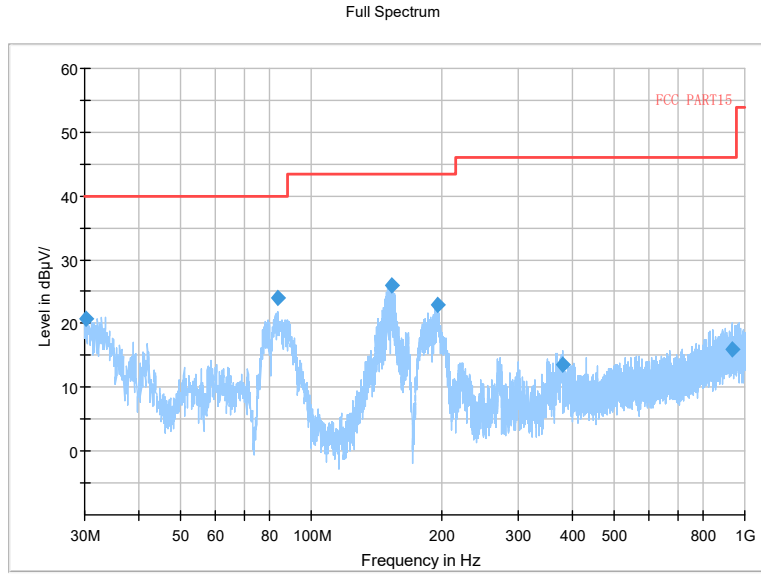

Carrier frequency (MHz): 5290
Channel No.:58

Frequency Range: 30MHz -1GHz
Detector: QP mode
Test Mode: 802.11ac(VHT80)