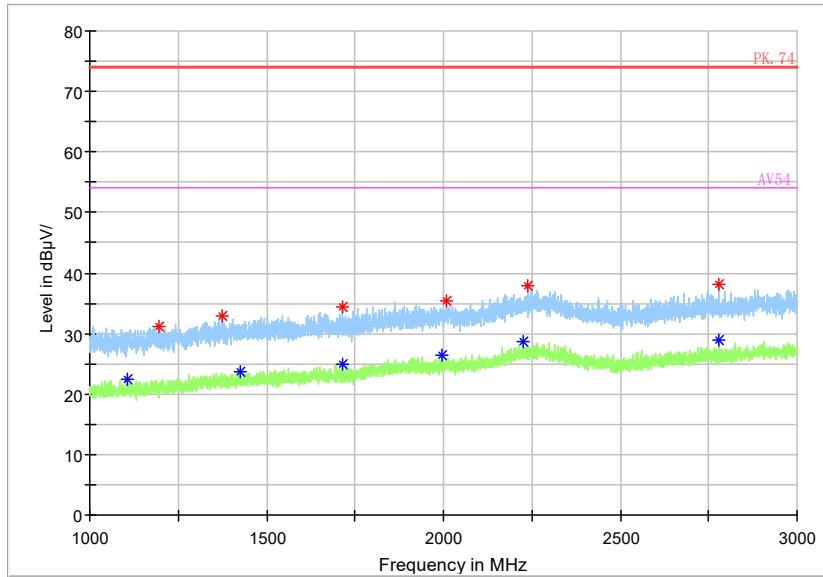

Frequency Range: 1GHz -3GHz
 Detector: Av mode and PK mode
 Test Mode: 802.11ac(VHT40)

Full Spectrum

Frequency Range: 3GHz -6GHz
Detector: Av mode and PK mode
Test Mode: 802.11ac(VHT40)

Full Spectrum

◆ Preview Result 2-AVG ◆ Preview Result 1-PK+ * Critical_Freqs AVG
* Critical_Freqs PK+ ◆ Final_Result PK+ ◆ Final_Result AVG ◆ Final_Result AVG
◆ Final_Result AVG ◆ Final_Result AVG ◆ Final_Result AVG

Frequency Range: 6GHz -18GHz
Detector: Av mode and PK mode
Test Mode: 802.11ac(VHT40)

Full Spectrum

Frequency Range: 18GHz -40GHz
 Detector: Av mode and PK mode
 Test Mode: 802.11ac(VHT40)

Full Spectrum

Frequency Range: 30MHz -1GHz
 Detector: QP mode
 Test Mode: 802.11ax(HE40)

Full Spectrum

Frequency Range: 1GHz -3GHz
 Detector: Av mode and PK mode
 Test Mode: 802.11ax(HE40)

Full Spectrum

Frequency Range: 3GHz -6GHz
 Detector: Av mode and PK mode
 Test Mode: 802.11ax(HE40)

Full Spectrum