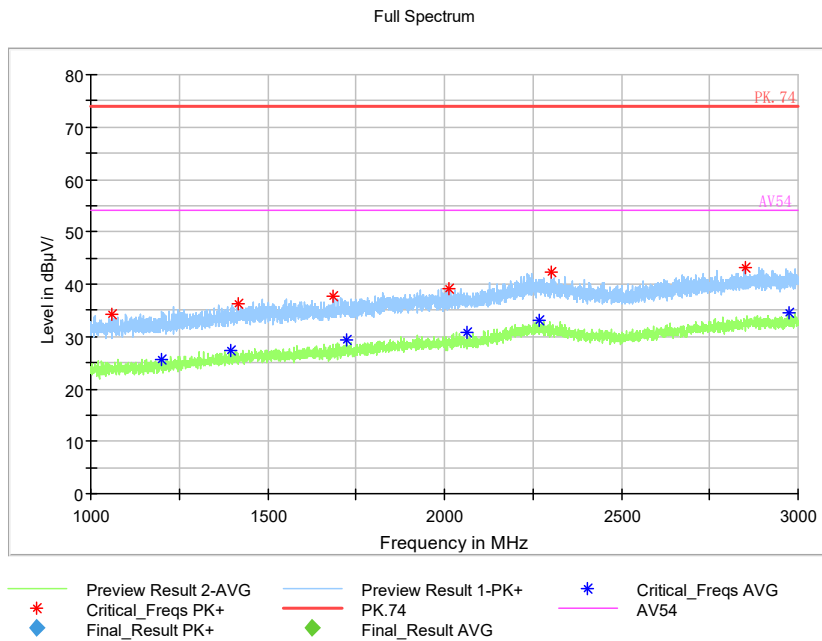

Frequency Range: 1GHz -3GHz
Detector: Av mode and PK mode
Modulation type: 802.11a