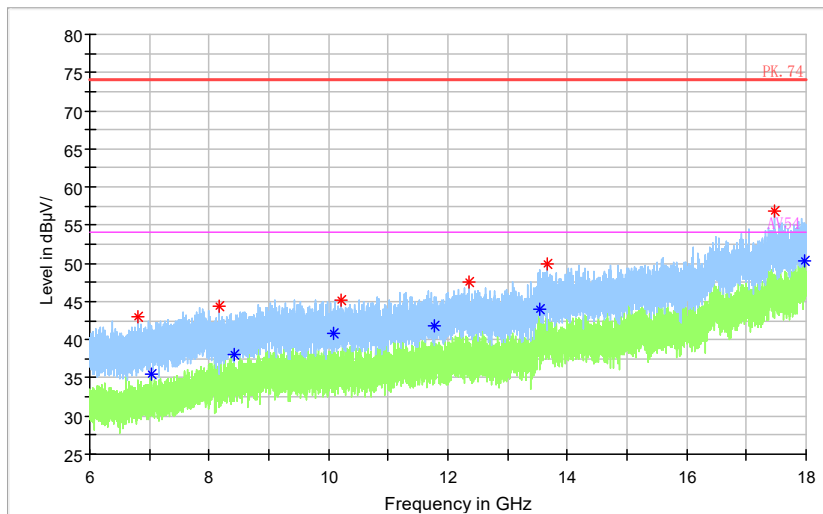

Full Spectrum

— Preview Result 2-AVG — Preview Result 1-PK+ * Critical_Freqs AVG
* Critical_Freqs PK+ — PK.74 — AV54
◆ Final_Result PK+ ◆ Final_Result AVG

Frequency Range: 18GHz -40GHz
Detector: Av mode and PK mode
Modulation type: 802.11n(HT20)

Full Spectrum

Frequency Range: 30MHz -1GHz
Detector: QP mode
Test Mode: 802.11ac(VHT20)

Full Spectrum

— Preview Result 2-AVG — Preview Result 1-PK+ * Critical_Freqs AVG
* Critical_Freqs PK+ — PK.74 — AV54
◆ Final_Result PK+ ◆ Final_Result AVG

Frequency Range: 1GHz -3GHz
Detector: Av mode and PK mode
Test Mode: 802.11ac(VHT20)

Full Spectrum

Frequency Range: 3GHz -6GHz
Detector: Av mode and PK mode
Test Mode: 802.11ac(VHT20)

Full Spectrum

- ◆ Preview Result 2-AVG
- ◆ Final_Result PK+
- * Critical_Freqs PK+
- ◆ Final_Result AVG
- Preview Result 1-PK+
- PK.74
- * Critical_Freqs AVG
- AV54