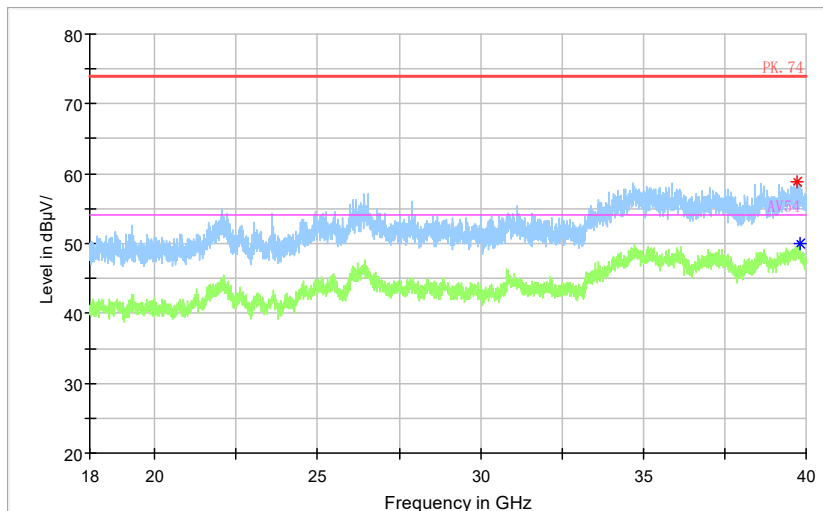

Full Spectrum

— Preview Result 2-AVG   — Preview Result 1-PK+   * Critical_Freqs AVG
* Critical_Freqs PK+   — PK.74   — AV54
◆ Final_Result PK+   ◆ Final_Result AVG

Frequency Range: 18GHz -40GHz
Detector: Av mode and PK mode
Modulation type: 802.11n(HT20)