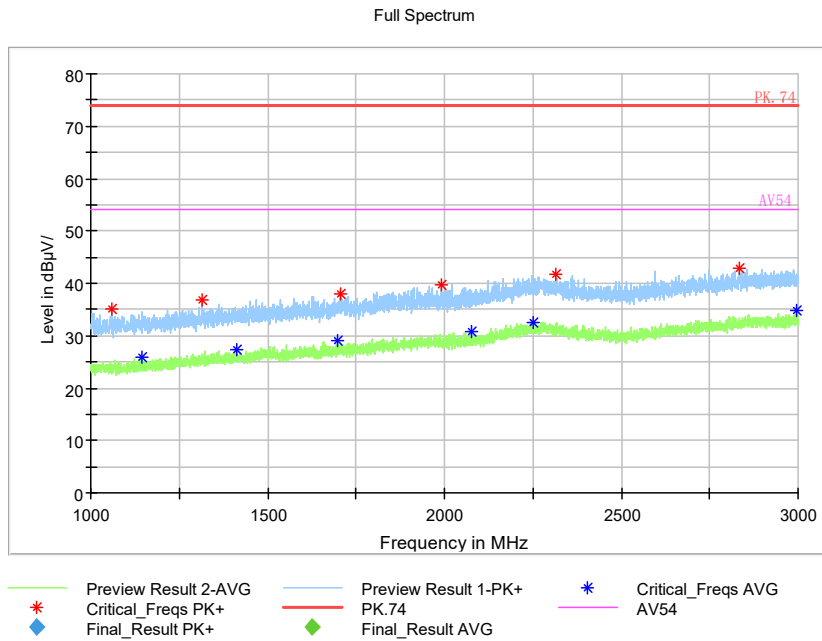

Frequency Range: 1GHz -3GHz
Detector: Av mode and PK mode
Test Mode: 802.11ac(VHT80)