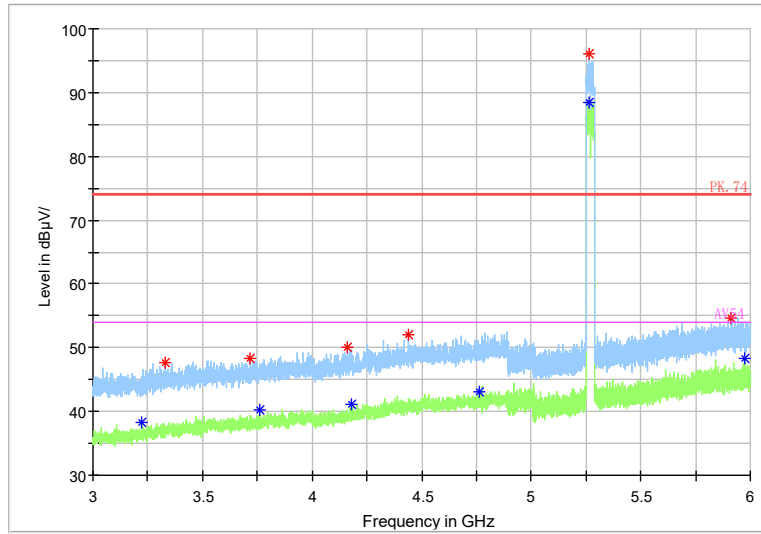

Full Spectrum

Frequency Range: 30MHz -1GHz
 Detector: QP mode
 Test Mode: 802.11ax(HE40)

Full Spectrum

Frequency Range: 1GHz -3GHz
 Detector: Av mode and PK mode
 Modulation type: 802.11ax(HE40)

Full Spectrum

Frequency Range: 3GHz -6GHz
 Detector: Av mode and PK mode
 Modulation type: 802.11ax(HE40)

Full Spectrum

Frequency Range: 6GHz -18GHz
 Detector: Av mode and PK mode
 Modulation type: 802.11ax(HE40)

Full Spectrum