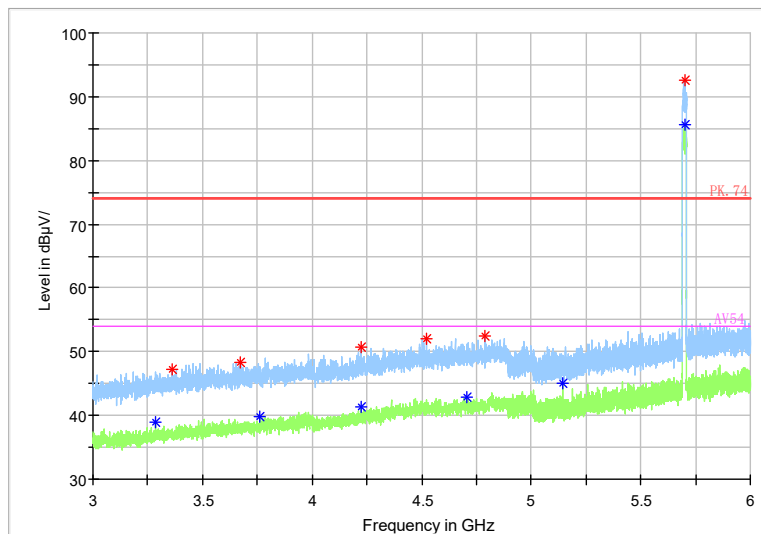

Frequency Range: 1GHz -3GHz
 Detector: Av mode and PK mode
 Test Mode: 802.11ac(VHT20)

Full Spectrum

Frequency Range: 3GHz -6GHz
Detector: Av mode and PK mode
Test Mode: 802.11ac(VHT20)

Full Spectrum

◆ Preview Result 2-AVG ◆ Preview Result 1-PK+ * Critical_Freqs AVG
* Critical_Freqs PK+ ◆ Final_Result PK+ ◆ Final_Result AVG ◆ Final_Result AVG
◆ Final_Result AVG

Frequency Range: 6GHz -18GHz
Detector: Av mode and PK mode
Test Mode: 802.11ac(VHT20)

Full Spectrum

Frequency Range: 18GHz -40GHz
 Detector: Av mode and PK mode
 Test Mode: 802.11ac(VHT20)

Full Spectrum

Frequency Range: 30MHz -1GHz
 Detector: QP mode
 Test Mode: 802.11ax(HE20)

Full Spectrum

Frequency Range: 1GHz -3GHz
 Detector: Av mode and PK mode
 Modulation type: 802.11ax(HE20)

Full Spectrum

Frequency Range: 3GHz -6GHz
 Detector: Av mode and PK mode
 Modulation type: 802.11ax(HE20)