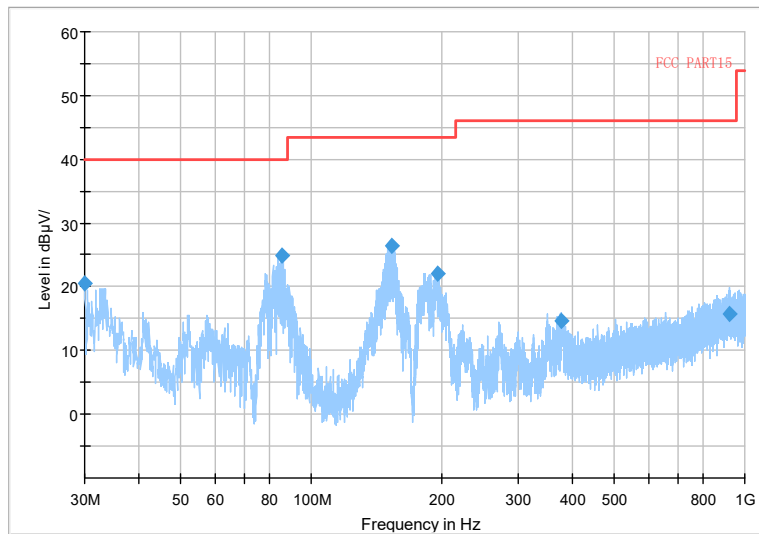

Full Spectrum

Frequency Range: 30MHz -1GHz
Detector: QP mode
Test Mode: 802.11ac(VHT20)

Full Spectrum

— Preview Result 2-AVG — Preview Result 1-PK+ * Critical_Freqs AVG
* Critical_Freqs PK+ — PK.74 — AV54
◆ Final_Result PK+ ◆ Final_Result AVG

Frequency Range: 1GHz -3GHz
Detector: Av mode and PK mode
Test Mode: 802.11ac(VHT20)

Full Spectrum

Frequency Range: 3GHz -6GHz
Detector: Av mode and PK mode
Test Mode: 802.11ac(VHT20)

Full Spectrum

- ◆ Preview Result 2-AVG
- ◆ Final_Result PK+
- * Critical_Freqs PK+
- ◆ Final_Result AVG
- Preview Result 1-PK+
- PK.74
- * Critical_Freqs AVG
- AV54

Frequency Range: 6GHz -18GHz
Detector: Av mode and PK mode
Test Mode: 802.11ac(VHT20)

Full Spectrum

Frequency Range: 18GHz -40GHz
 Detector: Av mode and PK mode
 Test Mode: 802.11ac(VHT20)

Full Spectrum

Frequency Range: 30MHz -1GHz
 Detector: QP mode
 Test Mode: 802.11ax(HE20)