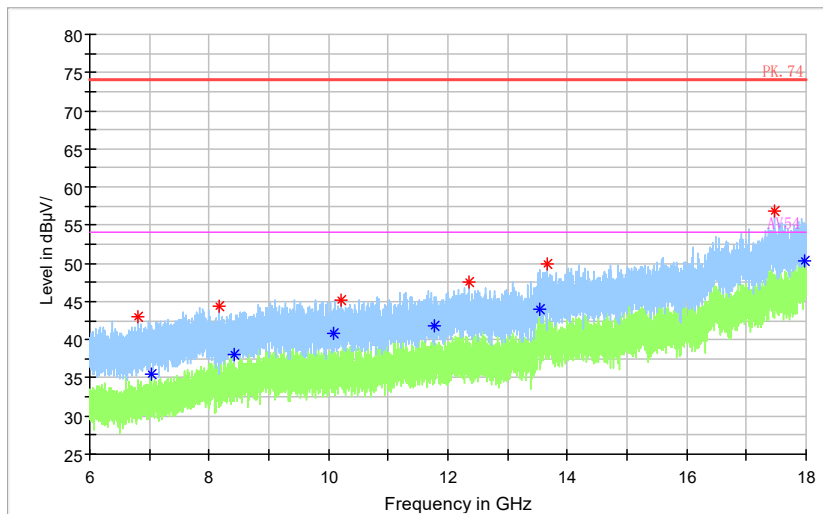

Full Spectrum

— Preview Result 2-AVG — Preview Result 1-PK+ * Critical_Freqs AVG
* Critical_Freqs PK+ — PK.74 — AV54
◆ Final_Result PK+ ◆ Final_Result AVG

Frequency Range: 18GHz -40GHz
Detector: Av mode and PK mode
Modulation type: 802.11n(HT20)

Full Spectrum

Frequency Range: 30MHz -1GHz
 Detector: QP mode
 Test Mode: 802.11ac(VHT20)

Full Spectrum

— Preview Result 2-AVG — Preview Result 1-PK+ * Critical_Freqs AVG
* Critical_Freqs PK+ — PK.74 — AV54
◆ Final_Result PK+ ◆ Final_Result AVG

Frequency Range: 1GHz -3GHz
 Detector: Av mode and PK mode
 Test Mode: 802.11ac(VHT20)

Full Spectrum

Frequency Range: 3GHz -6GHz
 Detector: Av mode and PK mode
 Test Mode: 802.11ac(VHT20)

Full Spectrum

◆ Preview Result 2-AVG ◆ Preview Result 1-PK+ * Critical_Freqs AVG
* Critical_Freqs PK+ ◆ Final_Result PK+ ◆ Final_Result AVG
◆ Final_Result AVG