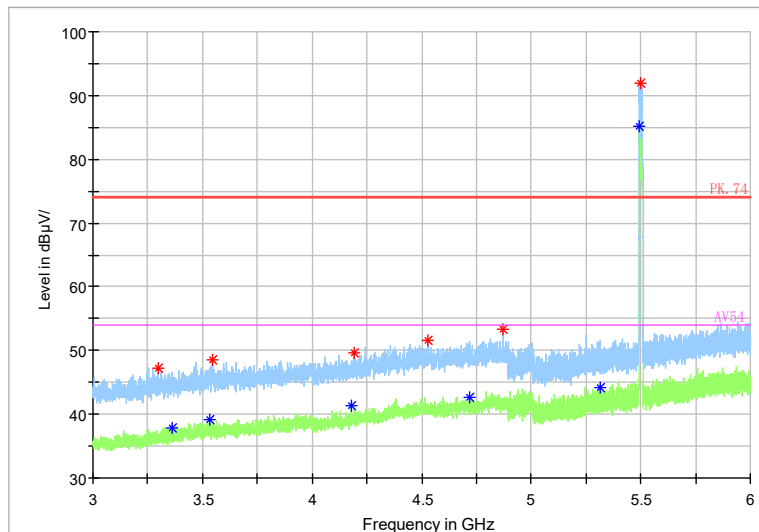

Frequency Range: 1GHz -3GHz
 Detector: Av mode and PK mode
 Modulation type: 802.11a

Full Spectrum

Frequency Range: 3GHz -6GHz
 Detector: Av mode and PK mode
 Modulation type: 802.11a

Full Spectrum

- ◆ Preview Result 2-AVG
- ◆ Final_Result PK+
- * Critical_Freqs PK+
- ◆ Final_Result AVG
- Preview Result 1-PK+
- PK.74
- * Critical_Freqs AVG
- AV54

Frequency Range: 6GHz -18GHz
 Detector: Av mode and PK mode
 Modulation type: 802.11a

Full Spectrum

Frequency Range: 18GHz -40GHz
Detector: Av mode and PK mode
Modulation type: 802.11a

Full Spectrum

Frequency Range: 30MHz -1GHz
Detector: QP mode
Test Mode: 802.11n(HT20)

Full Spectrum

Frequency Range: 1GHz -3GHz
 Detector: Av mode and PK mode
 Modulation type: 802.11n(HT20)

Full Spectrum

Frequency Range: 3GHz -6GHz
 Detector: Av mode and PK mode
 Modulation type: 802.11n(HT20)