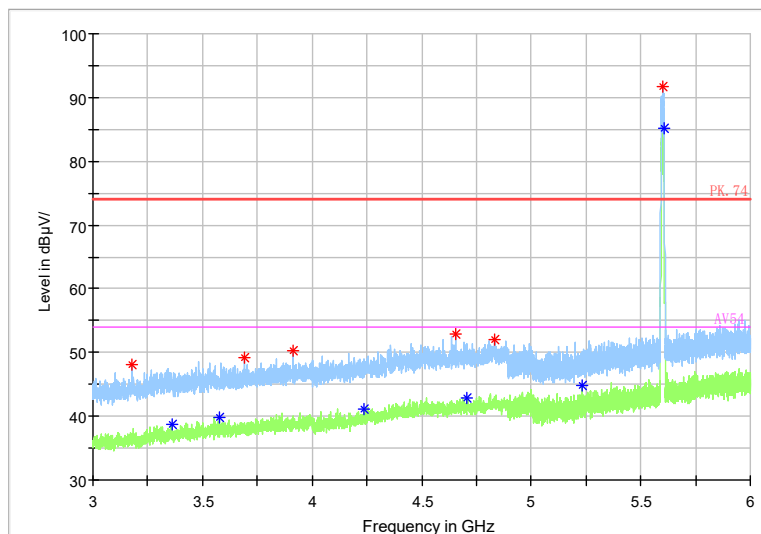

Frequency Range: 1GHz -3GHz
Detector: Av mode and PK mode
Test Mode: 802.11ac(VHT20)

Full Spectrum

Frequency Range: 3GHz -6GHz
Detector: Av mode and PK mode
Test Mode: 802.11ac(VHT20)

Full Spectrum

- ◆ Preview Result 2-AVG
- ◆ Final_Result PK+
- * Critical_Freqs PK+
- ◆ Final_Result AVG
- Preview Result 1-PK+
- PK.74
- * Critical_Freqs AVG
- AV54

Frequency Range: 6GHz -18GHz
Detector: Av mode and PK mode
Test Mode: 802.11ac(VHT20)

Full Spectrum

Frequency Range: 18GHz -40GHz
 Detector: Av mode and PK mode
 Test Mode: 802.11ac(VHT20)

Full Spectrum

Frequency Range: 30MHz -1GHz
 Detector: QP mode
 Test Mode: 802.11ax(HE20)

Full Spectrum

Frequency Range: 1GHz -3GHz
 Detector: Av mode and PK mode
 Test Mode: 802.11ax(HE20)

Full Spectrum

Frequency Range: 3GHz -6GHz
 Detector: Av mode and PK mode
 Test Mode: 802.11ax(HE20)

Full Spectrum