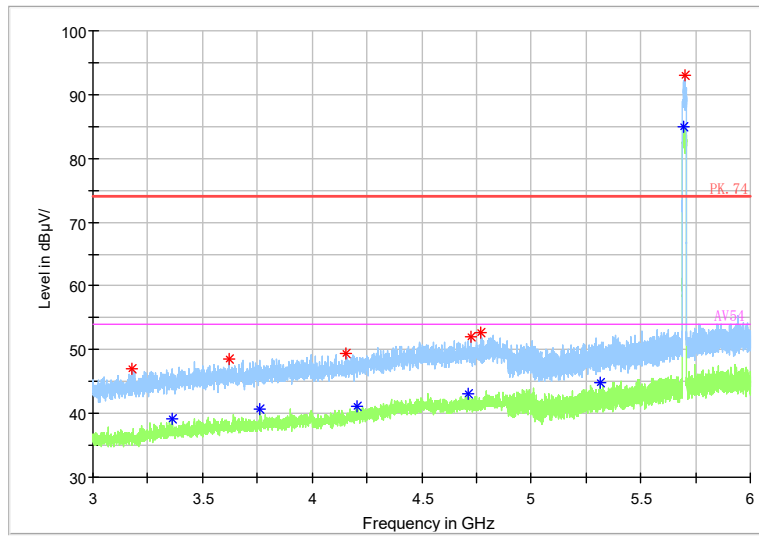

Full Spectrum

— Preview Result 2-AVG — Preview Result 1-PK+ * Critical_Freqs AVG
* Critical_Freqs PK+ — PK.74 — AV54
◆ Final_Result PK+ ◆ Final_Result AVG

Frequency Range: 18GHz -40GHz
Detector: Av mode and PK mode
Modulation type: 802.11n(HT20)

Full Spectrum

Frequency Range: 30MHz -1GHz
 Detector: QP mode
 Test Mode: 802.11ac(VHT20)

Full Spectrum

— Preview Result 2-AVG — Preview Result 1-PK+ * Critical_Freqs AVG
* Critical_Freqs PK+ — PK.74 — AV54
◆ Final_Result PK+ ◆ Final_Result AVG

Frequency Range: 1GHz -3GHz
 Detector: Av mode and PK mode
 Test Mode: 802.11ac(VHT20)

Full Spectrum

Frequency Range: 3GHz -6GHz
Detector: Av mode and PK mode
Test Mode: 802.11ac(VHT20)

Full Spectrum

◆ Preview Result 2-AVG ◆ Preview Result 1-PK+ * Critical_Freqs AVG
* Critical_Freqs PK+ ◆ Final_Result PK+ ◆ Final_Result AVG ◆ Final_Result AVG
◆ Final_Result AVG