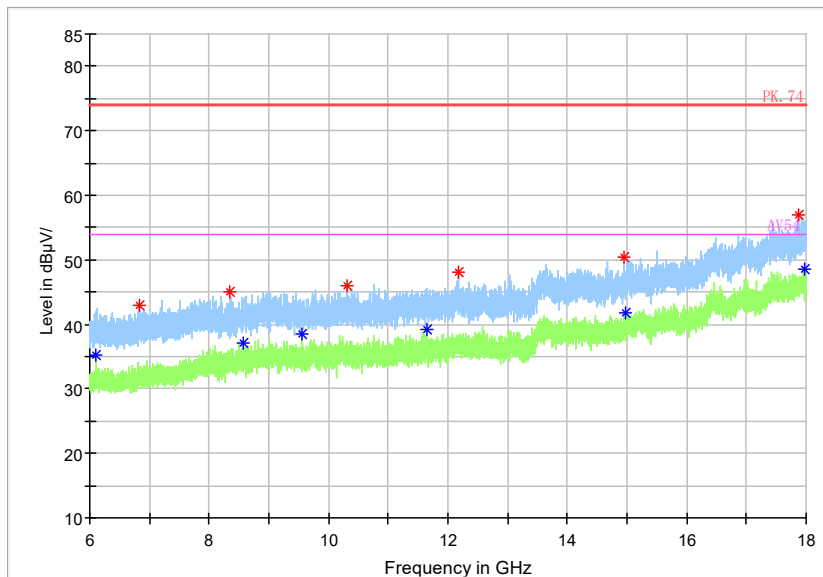

Full Spectrum

— Preview Result 2-AVG — Preview Result 1-PK+ * Critical_Freqs AVG
* Critical_Freqs PK+ — PK.74 — AV54
◆ Final_Result PK+ ◆ Final_Result AVG

Frequency Range: 18GHz -40GHz
Detector: Av mode and PK mode
Test Mode: 802.11ac(VHT40)

Full Spectrum

Frequency Range: 30MHz -1GHz
 Detector: QP mode
 Test Mode: 802.11ax(HE40)

Full Spectrum

Frequency Range: 1GHz -3GHz
 Detector: Av mode and PK mode
 Modulation type: 802.11ax(HE40)

Full Spectrum

Frequency Range: 3GHz -6GHz
 Detector: Av mode and PK mode
 Modulation type: 802.11ax(HE40)

Full Spectrum

Frequency Range: 6GHz -18GHz
 Detector: Av mode and PK mode
 Modulation type: 802.11ax(HE40)

Full Spectrum