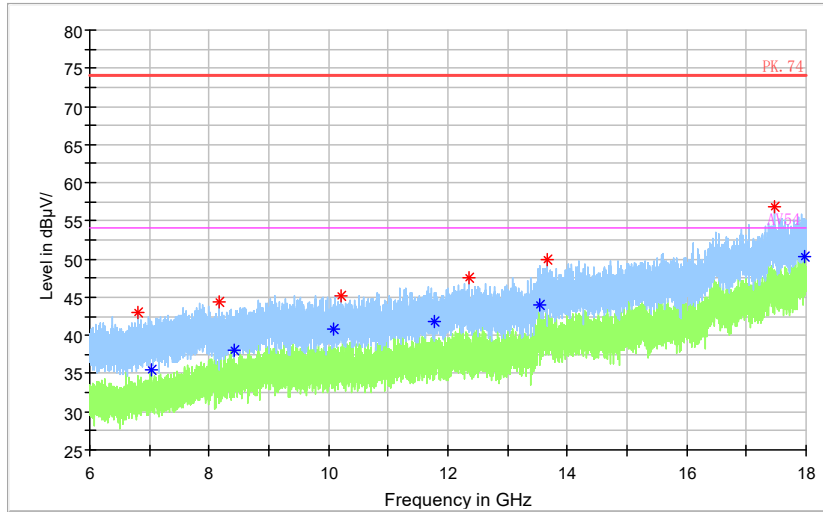

Full Spectrum

Frequency Range: 1GHz -3GHz
Detector: Av mode and PK mode
Test Mode: 802.11ac(VHT40)

Full Spectrum

Frequency Range: 3GHz -6GHz
Detector: Av mode and PK mode
Test Mode: 802.11ac(VHT40)

Full Spectrum

— Preview Result 2-AVG — Preview Result 1-PK+ * Critical_Freqs AVG
* Critical_Freqs PK+ — PK.74 — AV54
◆ Final_Result PK+ ◆ Final_Result AVG

Frequency Range: 6GHz -18GHz
Detector: Av mode and PK mode
Test Mode: 802.11ac(VHT40)