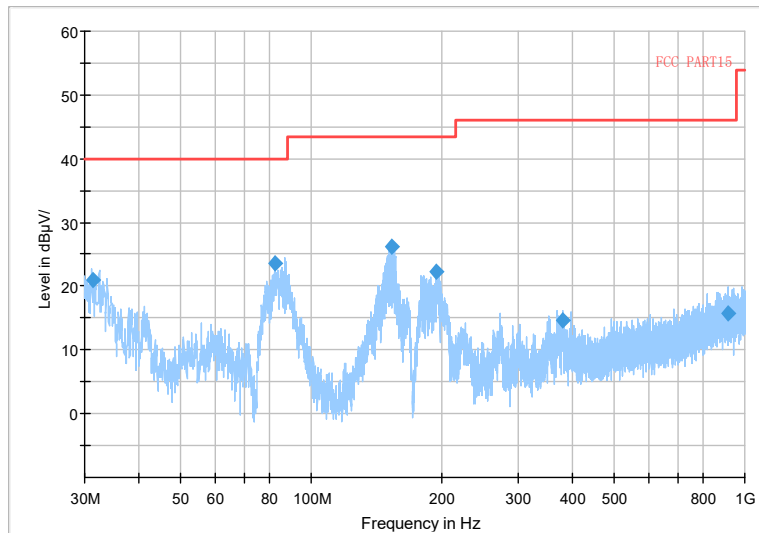

Frequency Range: 3GHz -6GHz
 Detector: Av mode and PK mode
 Modulation type: 802.11ax(HE40)

Full Spectrum

Frequency Range: 6GHz -18GHz
 Detector: Av mode and PK mode
 Modulation type: 802.11ax(HE40)

Full Spectrum

Frequency Range: 18GHz -40GHz
Detector: Av mode and PK mode
Modulation type: 802.11ax(HE40)

Carrier frequency (MHz): 5310
Channel No.:62

Full Spectrum

Frequency Range: 30MHz -1GHz
Detector: QP mode
Test Mode: 802.11n(HT40)