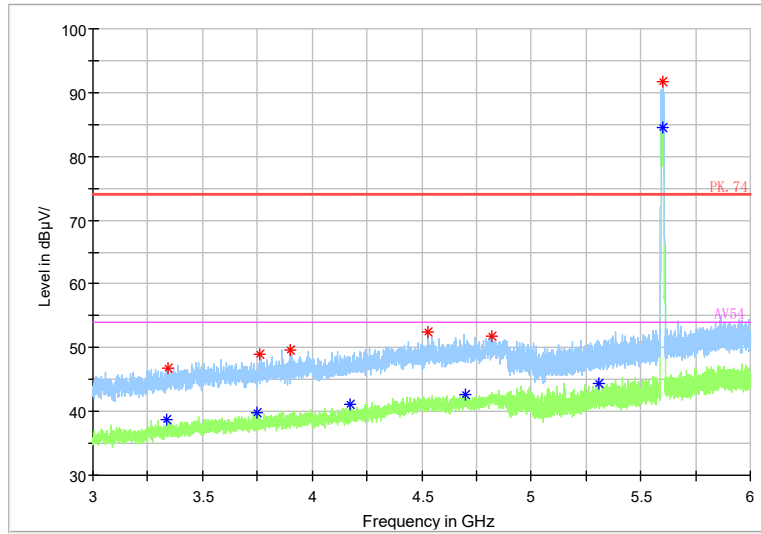

Full Spectrum

— Preview Result 2-AVG — Preview Result 1-PK+ * Critical_Freqs AVG
* Critical_Freqs PK+ — PK.74 — AV54
◆ Final_Result PK+ ◆ Final_Result AVG

Frequency Range: 18GHz -40GHz
Detector: Av mode and PK mode
Modulation type: 802.11n(HT20)

Full Spectrum

Frequency Range: 30MHz -1GHz
Detector: QP mode
Test Mode: 802.11ac(VHT20)

Full Spectrum

— Preview Result 2-AVG — Preview Result 1-PK+ * Critical_Freqs AVG
* Critical_Freqs PK+ — PK.74 — AV54
◆ Final_Result PK+ ◆ Final_Result AVG

Frequency Range: 1GHz -3GHz
Detector: Av mode and PK mode
Test Mode: 802.11ac(VHT20)

Full Spectrum

Frequency Range: 3GHz -6GHz
Detector: Av mode and PK mode
Test Mode: 802.11ac(VHT20)

Full Spectrum

- ◆ Preview Result 2-AVG
- ◆ Final_Result PK+
- * Critical_Freqs PK+
- ◆ Final_Result AVG
- Preview Result 1-PK+
- PK.74
- * Critical_Freqs AVG
- AV54