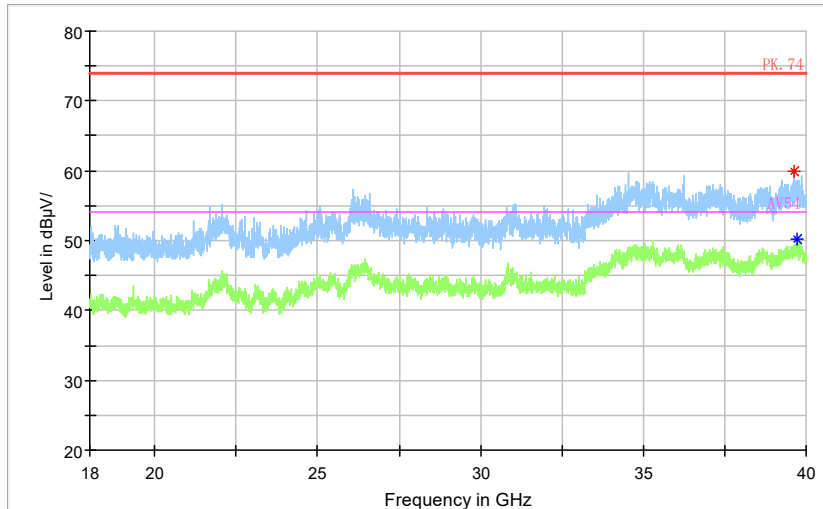

Full Spectrum

Frequency Range: 3GHz -6GHz
Detector: Av mode and PK mode
Test Mode: 802.11ax(HE80)

Full Spectrum

Frequency Range: 6GHz -18GHz
 Detector: Av mode and PK mode
 Test Mode: 802.11ax(HE80)

Full Spectrum

◆ Preview Result 2-AVG ◆ Preview Result 1-PK+ * Critical_Freqs AVG
* Critical_Freqs PK+ ◆ Final_Result PK.74 ◆ Final_Result AV54
◆ Final_Result AVG

Frequency Range: 18GHz -40GHz
 Detector: Av mode and PK mode
 Test Mode: 802.11ax(HE80)