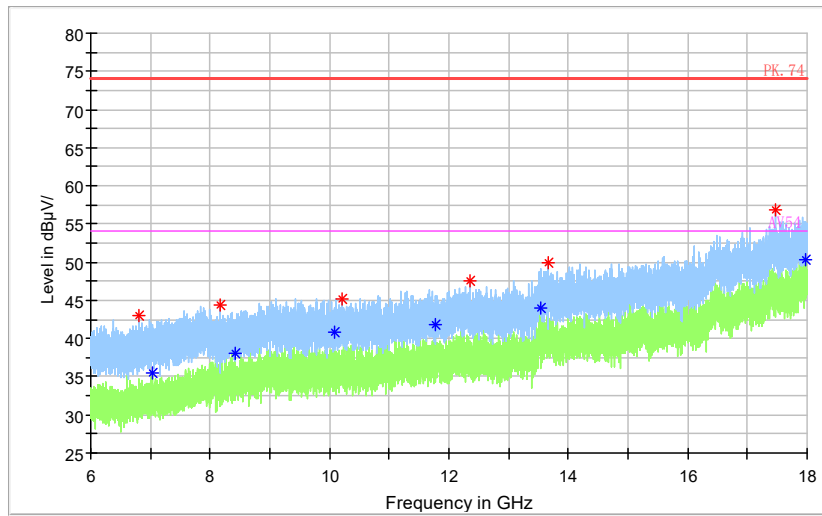

Full Spectrum

◆ Preview Result 2-AVG ◆ Preview Result 1-PK+ * Critical_Freqs AVG
* Critical_Freqs PK+ ◆ Final_Result PK+ ◆ AV54
◆ Final_Result AVG ◆ PK.74

Frequency Range: 18GHz -40GHz
Detector: Av mode and PK mode
Modulation type: 802.11n(HT20)

Full Spectrum

Frequency Range: 30MHz -1GHz
 Detector: QP mode
 Test Mode: 802.11ac(VHT20)

Full Spectrum

— Preview Result 2-AVG — Preview Result 1-PK+ * Critical_Freqs AVG
* Critical_Freqs PK+ — PK.74 — AV54
◆ Final_Result PK+ ◆ Final_Result AVG

Frequency Range: 1GHz -3GHz
 Detector: Av mode and PK mode
 Test Mode: 802.11ac(VHT20)

Full Spectrum

Frequency Range: 3GHz -6GHz
Detector: Av mode and PK mode
Test Mode: 802.11ac(VHT20)

Full Spectrum

	Preview Result 2-AVG		Preview Result 1-PK+		Critical_Freqs AVG
	Critical_Freqs PK+		PK.74		AV54
	Final_Result PK+		Final_Result AVG		