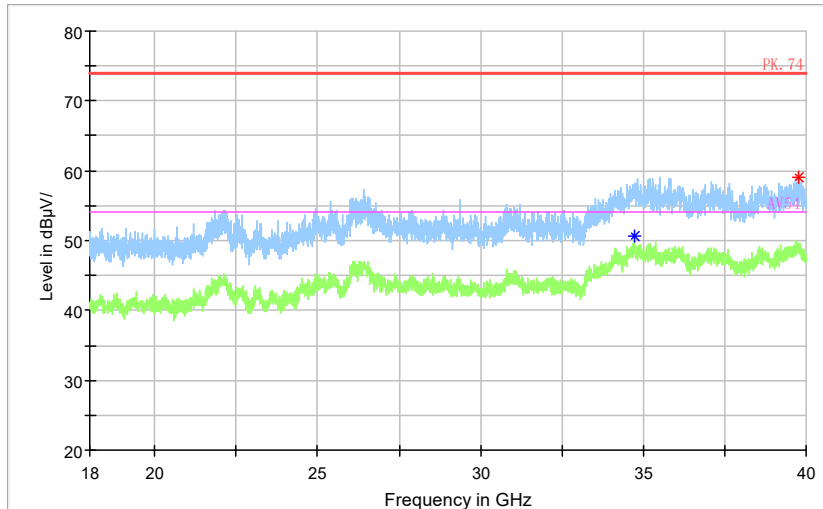

Frequency Range: 6GHz -18GHz
Detector: Av mode and PK mode
Test Mode: 802.11ac(VHT20)

Full Spectrum

Frequency Range: 18GHz -40GHz
Detector: Av mode and PK mode
Test Mode: 802.11ac(VHT20)

Full Spectrum

Frequency Range: 30MHz -1GHz
Detector: QP mode
Test Mode: 802.11ax(HE20)

Full Spectrum

Frequency Range: 1GHz -3GHz
 Detector: Av mode and PK mode
 Test Mode: 802.11ax(HE20)

Full Spectrum

Frequency Range: 3GHz -6GHz
 Detector: Av mode and PK mode
 Test Mode: 802.11ax(HE20)

Full Spectrum

Frequency Range: 6GHz -18GHz
Detector: Av mode and PK mode
Test Mode: 802.11ax(HE20)

Full Spectrum

- * Preview Result 2-AVG
- * Preview Result 1-PK+
- * Critical_Freqs AVG
- * Critical_Freqs PK+
- PK.74
- AV54
- ◆ Final_Result PK+
- ◆ Final_Result AVG