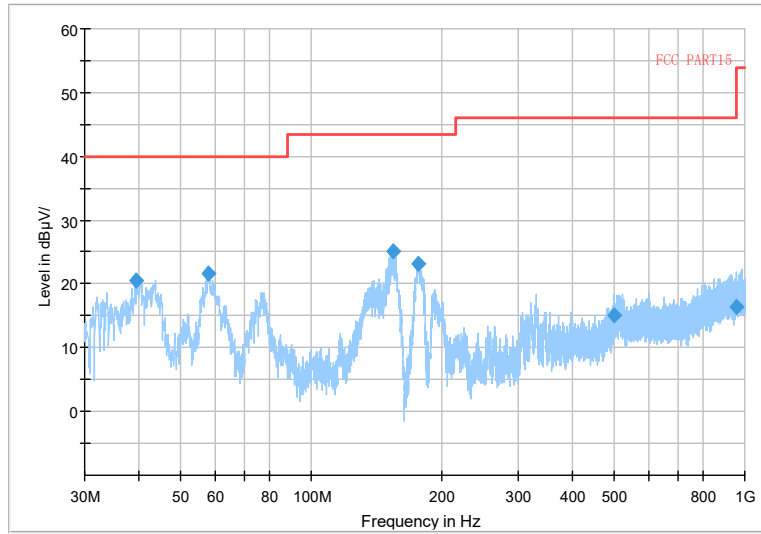

Full Spectrum

Frequency Range: 1GHz -3GHz
 Detector: Av mode and PK mode
 Modulation type: 802.11n(HT40)

Full Spectrum

Frequency Range: 3GHz -6GHz
 Detector: Av mode and PK mode
 Modulation type: 802.11n(HT40)

Full Spectrum

Frequency Range: 6GHz -18GHz
 Detector: Av mode and PK mode
 Modulation type: 802.11n(HT40)

Full Spectrum

◆ Preview Result 2-AVG ◆ Preview Result 1-PK+ * Critical_Freqs AVG
* Critical_Freqs PK+ ◆ Final_Result PK.74 ◆ AV54
◆ Final_Result PK+ ◆ Final_Result AVG

Frequency Range: 18GHz -40GHz
 Detector: Av mode and PK mode
 Modulation type: 802.11n(HT40)

Full Spectrum

Frequency Range: 30MHz -1GHz
 Detector: QP mode
 Test Mode: 802.11ac(VHT40)

Full Spectrum

Frequency Range: 1GHz -3GHz
 Detector: Av mode and PK mode
 Test Mode: 802.11ac(VHT40)