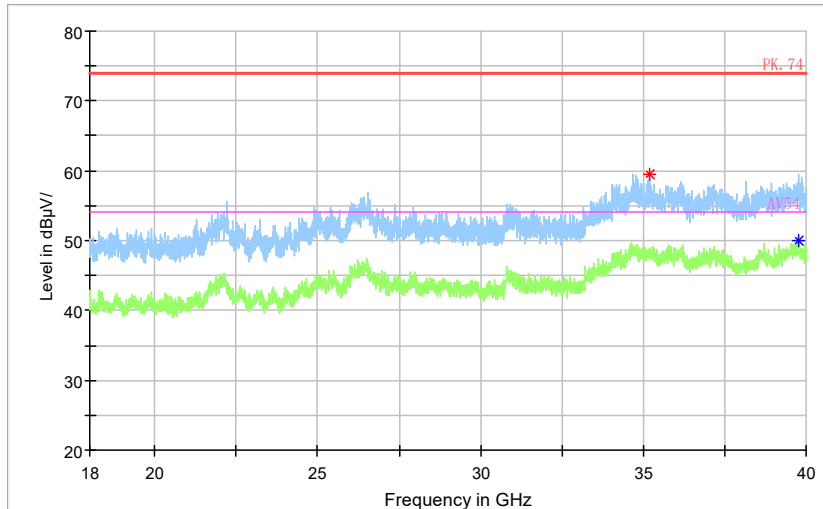

Full Spectrum

Frequency Range: 3GHz -6GHz
 Detector: Av mode and PK mode
 Modulation type: 802.11ax(HE40)

Full Spectrum

Frequency Range: 6GHz -18GHz
 Detector: Av mode and PK mode
 Modulation type: 802.11ax(HE40)

Full Spectrum

- ◆ Preview Result 2-AVG
- ◆ Preview Result 1-PK+
- * Critical_Freqs AVG
- * Critical_Freqs PK+
- ◆ Final_Result PK+
- ◆ Final_Result AVG
- ◆ Critical_Freqs AV54

Frequency Range: 18GHz -40GHz
 Detector: Av mode and PK mode
 Modulation type: 802.11ax(HE40)