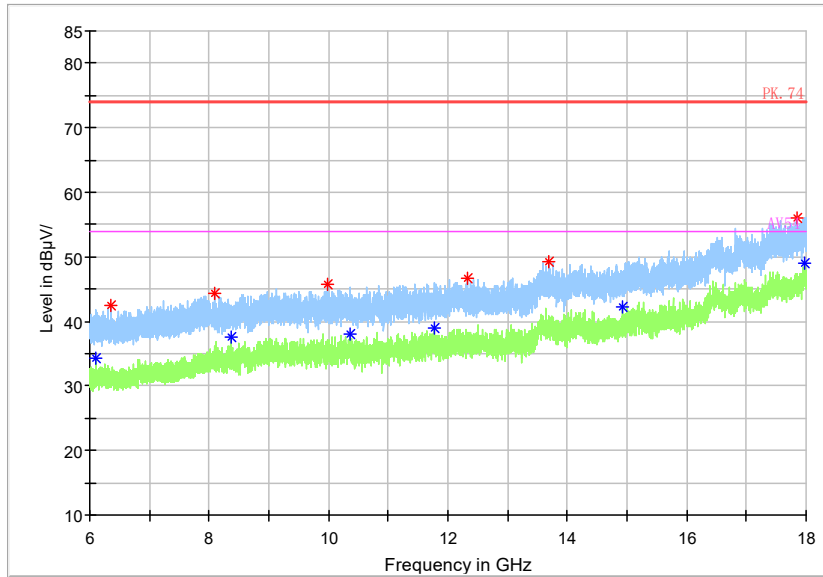

Full Spectrum

Frequency Range: 3GHz -6GHz
Detector: Av mode and PK mode
Test Mode: 802.11ac(VHT40)

Full Spectrum

Frequency Range: 6GHz -18GHz
Detector: Av mode and PK mode
Test Mode: 802.11ac(VHT40)

Full Spectrum

Frequency Range: 18GHz -40GHz
Detector: Av mode and PK mode
Test Mode: 802.11ac(VHT40)

Full Spectrum

Frequency Range: 30MHz -1GHz
Detector: QP mode
Test Mode: 802.11ax(HE40)

Full Spectrum

Frequency Range: 1GHz -3GHz
 Detector: Av mode and PK mode
 Modulation type: 802.11ax(HE40)

Full Spectrum

Frequency Range: 3GHz -6GHz
 Detector: Av mode and PK mode
 Modulation type: 802.11ax(HE40)

Full Spectrum

Frequency Range: 6GHz -18GHz
 Detector: Av mode and PK mode
 Modulation type: 802.11ax(HE40)