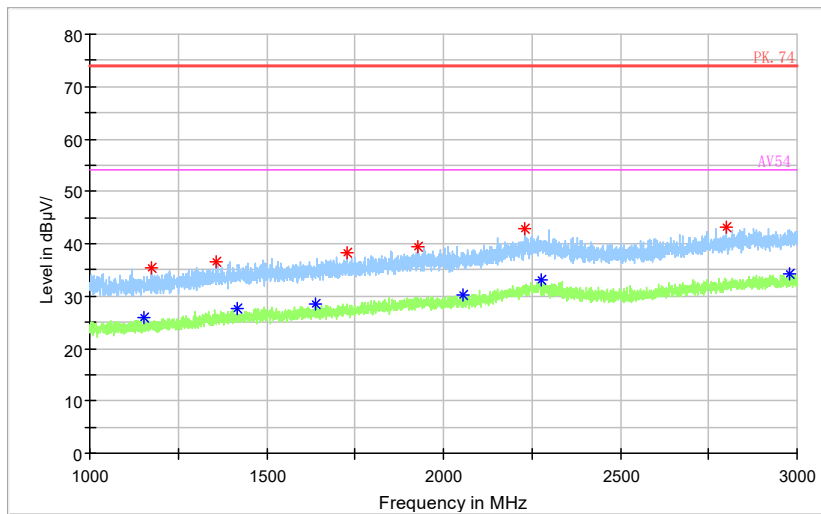

Full Spectrum

— Preview Result 2-AVG — Preview Result 1-PK+ * Critical_Freqs AVG
* Critical_Freqs PK+ — PK.74 — AV54
◆ Final_Result PK+ ◆ Final_Result AVG

Frequency Range: 6GHz -18GHz
 Detector: Av mode and PK mode
 Modulation type: 802.11n(HT20)

Full Spectrum

— Preview Result 2-AVG — Preview Result 1-PK+ * Critical_Freqs AVG
* Critical_Freqs PK+ — PK.74 — AV54
◆ Final_Result PK+ ◆ Final_Result AVG

Frequency Range: 18GHz -40GHz
 Detector: Av mode and PK mode
 Modulation type: 802.11n(HT20)

Full Spectrum

Frequency Range: 30MHz -1GHz
 Detector: QP mode
 Test Mode: 802.11ac(VHT20)

Full Spectrum

◆ Preview Result 2-AVG ◆ Preview Result 1-PK+ * Critical_Freqs AVG
* Critical_Freqs PK+ ◆ Final_Result PK.74 ◆ AV54
◆ Final_Result PK+ ◆ Final_Result AVG