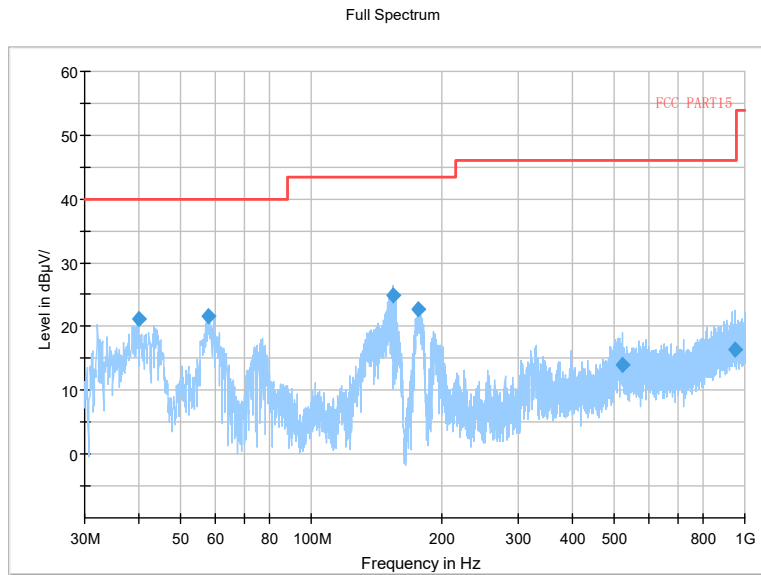

Carrier frequency (MHz): 5210
Channel No.:42

Frequency Range: 30MHz -1GHz
Detector: QP mode
Test Mode: 802.11ac(VHT80)