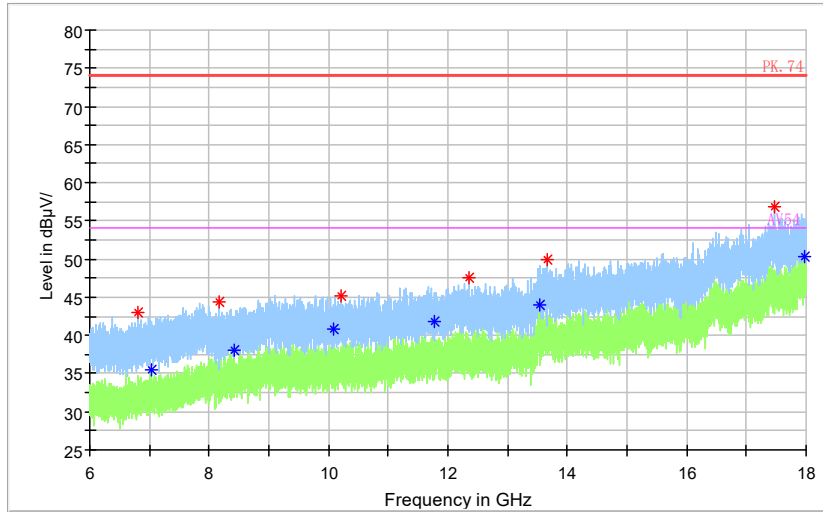

Frequency Range: 6GHz -18GHz
 Detector: Av mode and PK mode
 Modulation type: 802.11a

Full Spectrum

Frequency Range: 18GHz -40GHz
 Detector: Av mode and PK mode
 Modulation type: 802.11a

Full Spectrum

Frequency Range: 30MHz -1GHz
 Detector: QP mode
 Test Mode: 802.11n(HT20)

Full Spectrum

Frequency Range: 1GHz -3GHz
Detector: Av mode and PK mode
Modulation type: 802.11n(HT20)

Full Spectrum

Frequency Range: 3GHz -6GHz
Detector: Av mode and PK mode
Modulation type: 802.11n(HT20)

Full Spectrum

◆ Preview Result 2-AVG ◆ Preview Result 1-PK+ * Critical_Freqs AVG
* Critical_Freqs PK+ ◆ Final_Result PK+ ◆ AV54
◆ Final_Result AVG ◆ PK.74

Frequency Range: 6GHz -18GHz
Detector: Av mode and PK mode
Modulation type: 802.11n(HT20)