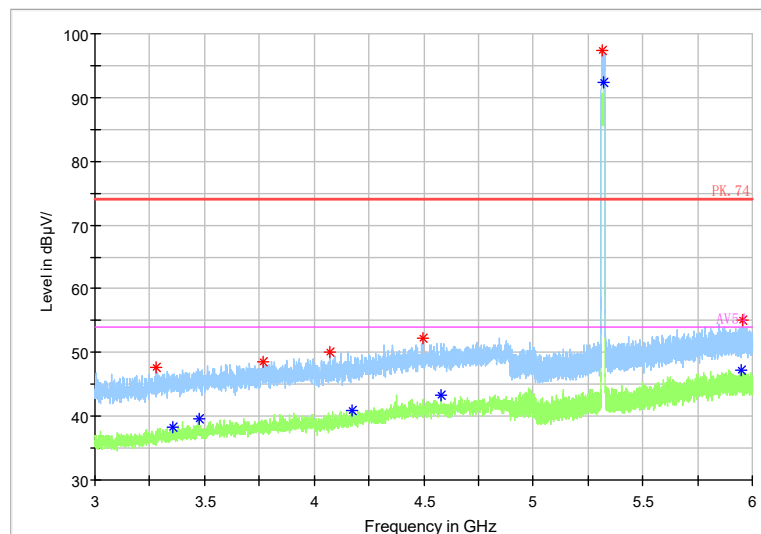

Frequency Range: 1GHz -3GHz
 Detector: Av mode and PK mode
 Modulation type: 802.11a

Full Spectrum

Frequency Range: 3GHz -6GHz
 Detector: Av mode and PK mode
 Modulation type: 802.11a

Full Spectrum

- Preview Result 2-AVG
- Preview Result 1-PK+
- Preview Result PK.74
- Preview Result AV54
- * Critical_Freqs PK+
- * Critical_Freqs AVG
- ◆ Final_Result PK+
- ◆ Final_Result AVG

Frequency Range: 6GHz -18GHz
 Detector: Av mode and PK mode
 Modulation type: 802.11a

Full Spectrum

Frequency Range: 18GHz -40GHz
Detector: Av mode and PK mode
Modulation type: 802.11a

Full Spectrum

Frequency Range: 30MHz -1GHz
Detector: QP mode
Test Mode: 802.11n(HT20)

Full Spectrum

Frequency Range: 1GHz -3GHz
Detector: Av mode and PK mode
Modulation type: 802.11n(HT20)

Full Spectrum

Frequency Range: 3GHz -6GHz
Detector: Av mode and PK mode
Modulation type: 802.11n(HT20)