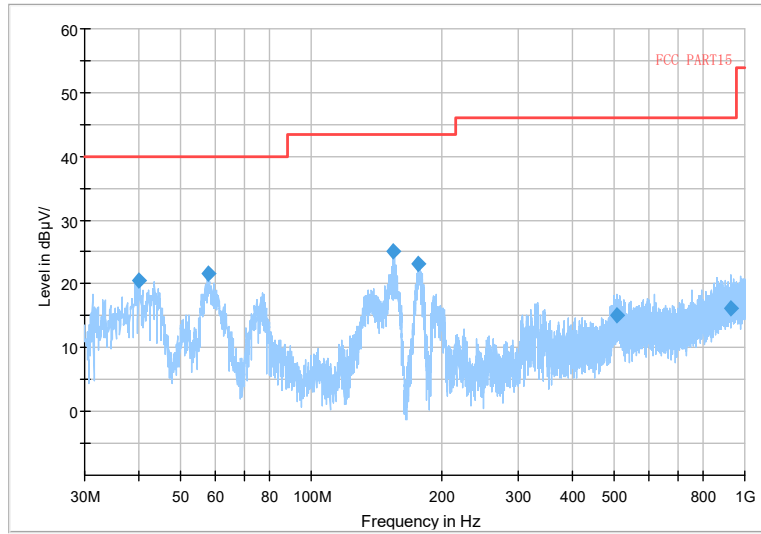

Full Spectrum

Frequency Range: 30MHz -1GHz
Detector: QP mode
Test Mode: 802.11ax(HE40)

Full Spectrum

Frequency Range: 1GHz -3GHz
Detector: Av mode and PK mode
Modulation type: 802.11ax(HE40)

Full Spectrum

Frequency Range: 3GHz -6GHz
 Detector: Av mode and PK mode
 Modulation type: 802.11ax(HE40)

Full Spectrum

Frequency Range: 6GHz -18GHz
 Detector: Av mode and PK mode
 Modulation type: 802.11ax(HE40)

Full Spectrum