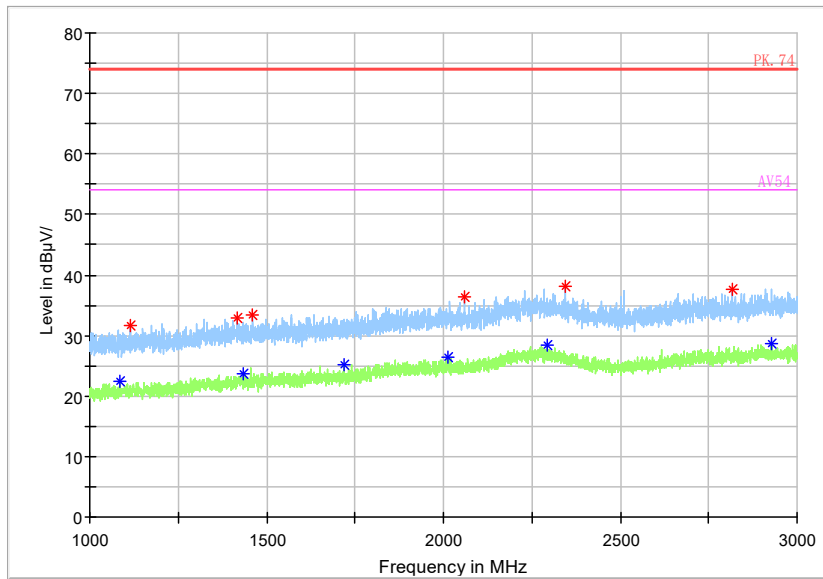

Frequency Range: 1GHz -3GHz
 Detector: Av mode and PK mode
 Test Mode: 802.11ac(VHT20)

Full Spectrum

Frequency Range: 3GHz -6GHz
Detector: Av mode and PK mode
Test Mode: 802.11ac(VHT20)

Full Spectrum

	Preview Result 2-AVG		Preview Result 1-PK+		Critical_Freqs AVG
	Critical_Freqs PK+		PK.74		AV54
	Final_Result PK+		Final_Result AVG		

Frequency Range: 6GHz -18GHz
Detector: Av mode and PK mode
Test Mode: 802.11ac(VHT20)

Full Spectrum

Frequency Range: 18GHz -40GHz
 Detector: Av mode and PK mode
 Test Mode: 802.11ac(VHT20)

Full Spectrum

Frequency Range: 30MHz -1GHz
 Detector: QP mode
 Test Mode: 802.11ax(HE20)

Full Spectrum

Frequency Range: 1GHz -3GHz
Detector: Av mode and PK mode
Modulation type: 802.11ax(HE20)

Full Spectrum

Frequency Range: 3GHz -6GHz
Detector: Av mode and PK mode
Modulation type: 802.11ax(HE20)