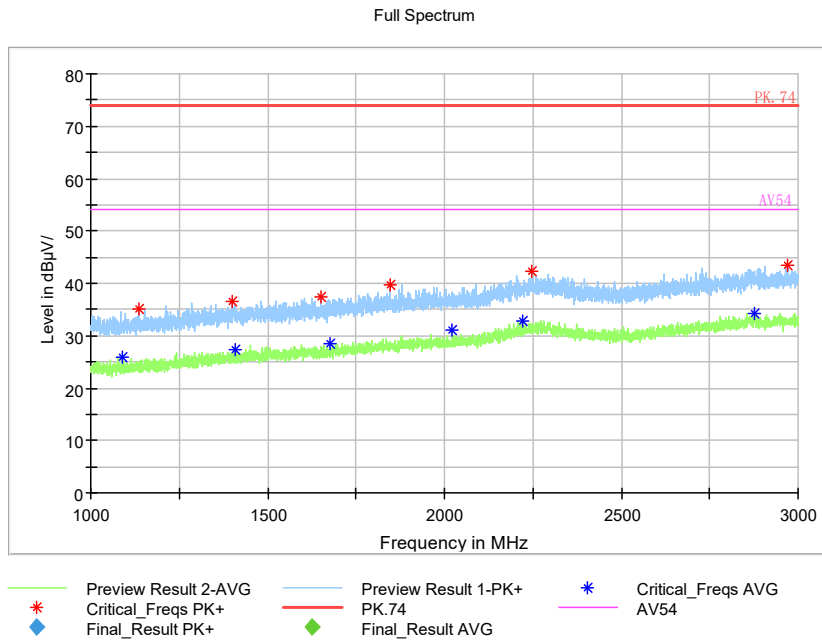

Frequency Range: 1GHz -3GHz
Detector: Av mode and PK mode
Modulation type: 802.11a