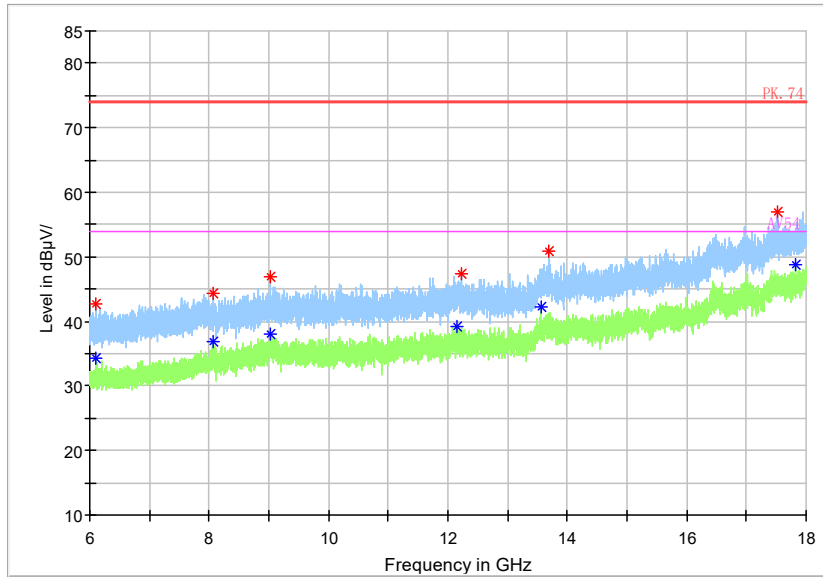

Frequency Range: 6GHz -18GHz
Detector: Av mode and PK mode
Test Mode: 802.11ac(VHT20)

Full Spectrum

Frequency Range: 18GHz -40GHz
Detector: Av mode and PK mode
Test Mode: 802.11ac(VHT20)

Full Spectrum

Frequency Range: 30MHz -1GHz
Detector: QP mode
Test Mode: 802.11ax(HE20)

Full Spectrum

Frequency Range: 1GHz -3GHz
 Detector: Av mode and PK mode
 Test Mode: 802.11ax(HE20)

Full Spectrum

Frequency Range: 3GHz -6GHz
 Detector: Av mode and PK mode
 Test Mode: 802.11ax(HE20)

Full Spectrum

Frequency Range: 6GHz -18GHz
Detector: Av mode and PK mode
Test Mode: 802.11ax(HE20)

Full Spectrum

- * Preview Result 2-AVG
- * Preview Result 1-PK+
- * Critical_Freqs AVG
- * Critical_Freqs PK+
- PK.74
- AV54
- ◆ Final_Result PK+
- ◆ Final_Result AVG