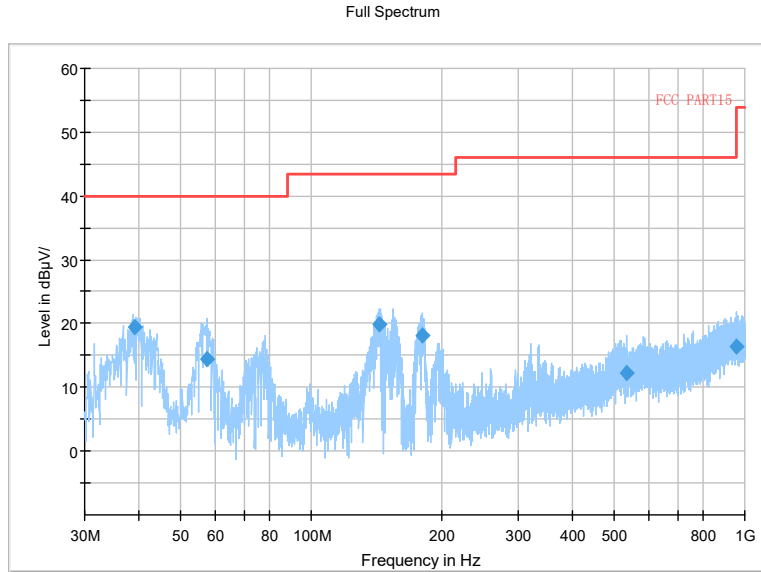

Carrier frequency (MHz): 5300
Channel No.:60

Frequency Range: 30MHz -1GHz
Detector: QP mode
Test Mode: 802.11a