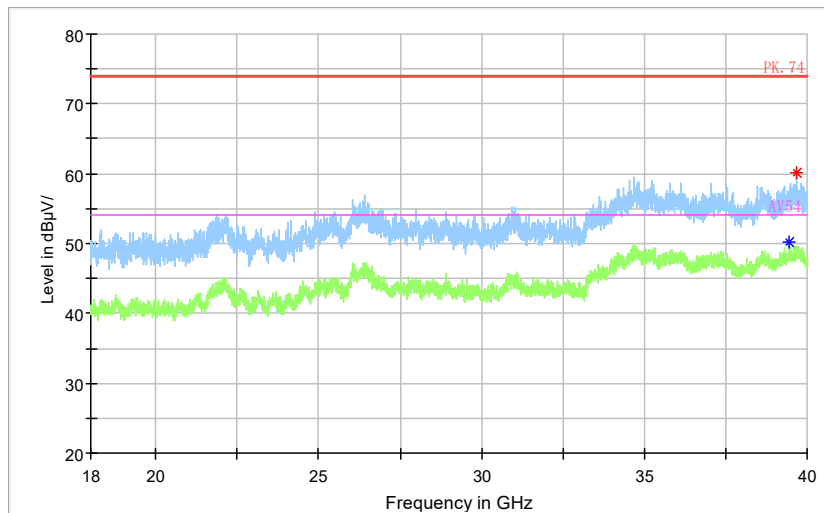

Frequency Range: 6GHz -18GHz
Detector: Av mode and PK mode
Modulation type: 802.11a

Full Spectrum

Frequency Range: 18GHz -40GHz
 Detector: Av mode and PK mode
 Modulation type: 802.11a

Full Spectrum

Frequency Range: 30MHz -1GHz
 Detector: QP mode
 Test Mode: 802.11n(HT20)

Full Spectrum

Frequency Range: 1GHz -3GHz
 Detector: Av mode and PK mode
 Modulation type: 802.11n(HT20)

Full Spectrum

Frequency Range: 3GHz -6GHz
 Detector: Av mode and PK mode
 Modulation type: 802.11n(HT20)

Full Spectrum

Frequency Range: 6GHz -18GHz
Detector: Av mode and PK mode
Modulation type: 802.11n(HT20)

Full Spectrum

Frequency Range: 18GHz -40GHz
Detector: Av mode and PK mode
Modulation type: 802.11n(HT20)