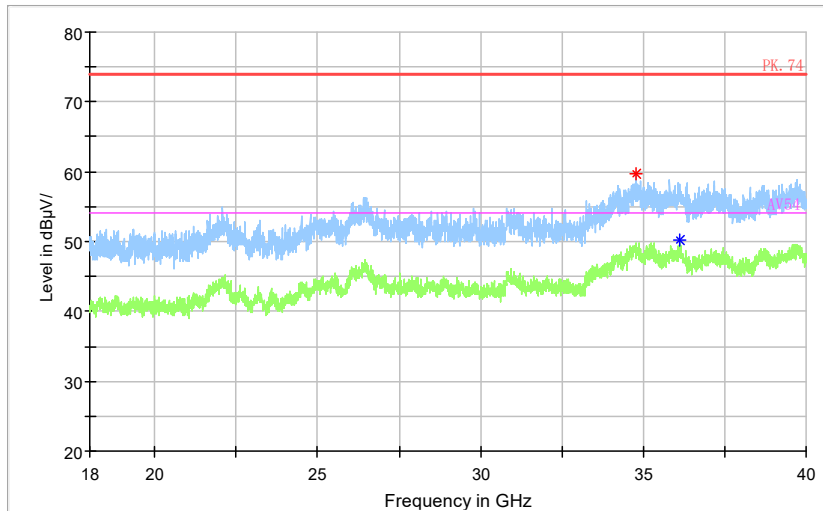

Full Spectrum

◆ Preview Result 2-AVG   ◆ Preview Result 1-PK+   * Critical_Freqs AVG
* Critical_Freqs PK+   ◆ Final_Result PK+   ◆ AV54
◆ Final_Result AVG   ◆ PK.74

Frequency Range: 18GHz -40GHz
Detector: Av mode and PK mode
Modulation type: 802.11n(HT20)