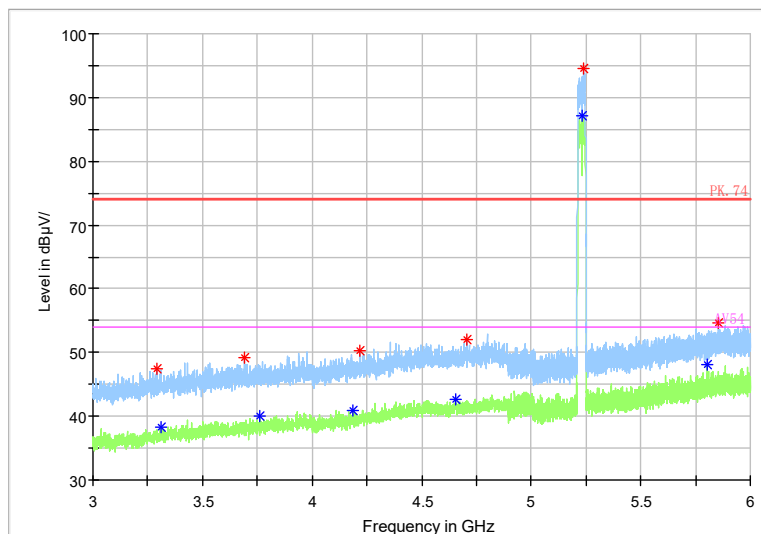

Frequency Range: 18GHz -40GHz
 Detector: Av mode and PK mode
 Modulation type: 802.11ax(HE40)

Carrier frequency (MHz): 5230
 Channel No.:46

Full Spectrum

Frequency Range: 30MHz -1GHz
 Detector: QP mode
 Test Mode: 802.11n(HT40)

Full Spectrum

Frequency Range: 1GHz -3GHz
 Detector: Av mode and PK mode
 Modulation type: 802.11n(HT40)

Full Spectrum

Frequency Range: 3GHz -6GHz
 Detector: Av mode and PK mode
 Modulation type: 802.11n(HT40)

Full Spectrum

Frequency Range: 6GHz -18GHz
 Detector: Av mode and PK mode
 Modulation type: 802.11n(HT40)

Full Spectrum

◆ Preview Result 2-AVG ◆ Preview Result 1-PK+ * Critical_Freqs AVG
* Critical_Freqs PK+ ◆ Final_Result PK.74 ◆ AV54
◆ Final_Result PK+ ◆ Final_Result AVG