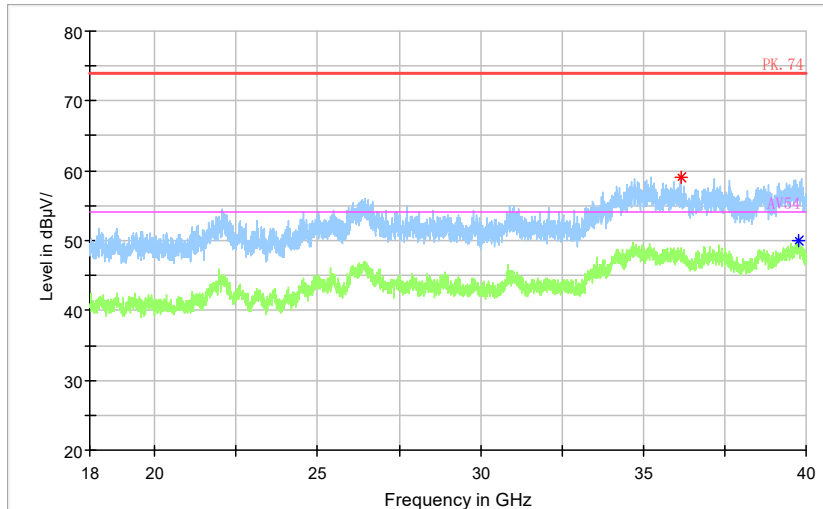

Full Spectrum

Frequency Range: 1GHz -3GHz
 Detector: Av mode and PK mode
 Modulation type: 802.11n(HT40)

Full Spectrum

Frequency Range: 3GHz -6GHz
 Detector: Av mode and PK mode
 Modulation type: 802.11n(HT40)

Full Spectrum

Frequency Range: 6GHz -18GHz
 Detector: Av mode and PK mode
 Modulation type: 802.11n(HT40)

Full Spectrum

◆ Preview Result 2-AVG ◆ Preview Result 1-PK+ * Critical_Freqs AVG
* Critical_Freqs PK+ ◆ Final_Result PK.74 ◆ AV54
◆ Final_Result PK+ ◆ Final_Result AVG