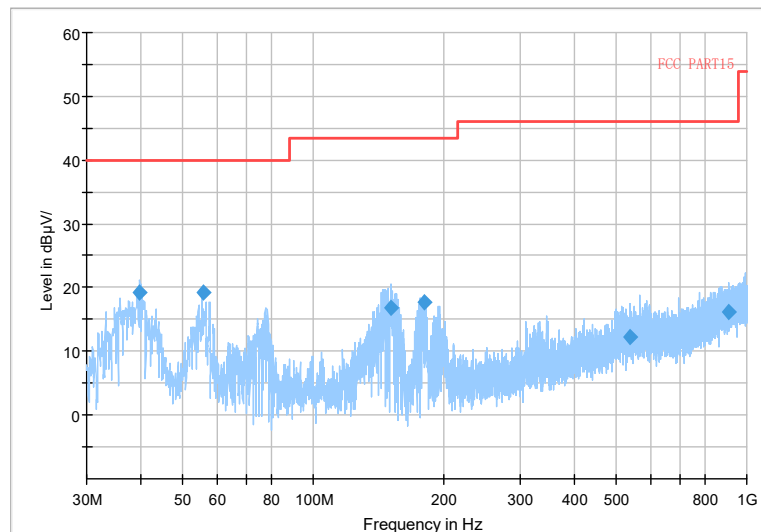

Frequency Range: 1GHz -3GHz
Detector: Av mode and PK mode
Modulation type: 802.11a

Full Spectrum

Frequency Range: 3GHz -6GHz
 Detector: Av mode and PK mode
 Modulation type: 802.11a

Full Spectrum

◆ Preview Result 2-AVG ◆ Preview Result 1-PK+ * Critical_Freqs AVG
* Critical_Freqs PK+ — PK.74 — AV54
◆ Final_Result PK+ ◆ Final_Result AVG

Frequency Range: 6GHz -18GHz
 Detector: Av mode and PK mode
 Modulation type: 802.11a

Full Spectrum

Frequency Range: 18GHz -40GHz
 Detector: Av mode and PK mode
 Modulation type: 802.11a

Full Spectrum

Frequency Range: 30MHz -1GHz
 Detector: QP mode
 Test Mode: 802.11n(HT20)