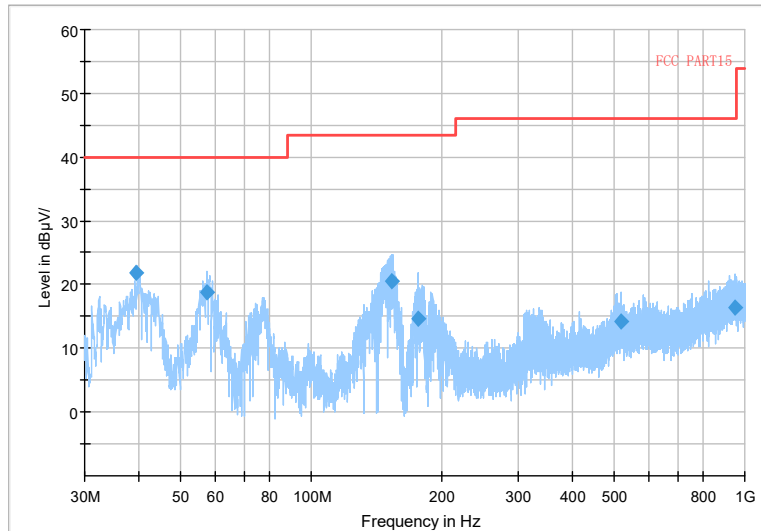

Carrier frequency (MHz): 5260
 Channel No.:52

Frequency Range: 30MHz -1GHz
 Detector: QP mode
 Test Mode: 802.11a

Frequency Range: 1GHz -3GHz
 Detector: Av mode and PK mode
 Modulation type: 802.11a

Full Spectrum

Frequency Range: 3GHz -6GHz
Detector: Av mode and PK mode
Modulation type: 802.11a

Full Spectrum

	Preview Result 2-AVG		Preview Result 1-PK+		Critical_Freqs AVG
	Critical_Freqs PK+		PK.74		AV54
	Final_Result PK+		Final_Result AVG		

Frequency Range: 6GHz -18GHz
Detector: Av mode and PK mode
Modulation type: 802.11a

Full Spectrum

Frequency Range: 18GHz -40GHz
 Detector: Av mode and PK mode
 Modulation type: 802.11a

Full Spectrum

Frequency Range: 30MHz -1GHz
 Detector: QP mode
 Test Mode: 802.11n(HT20)