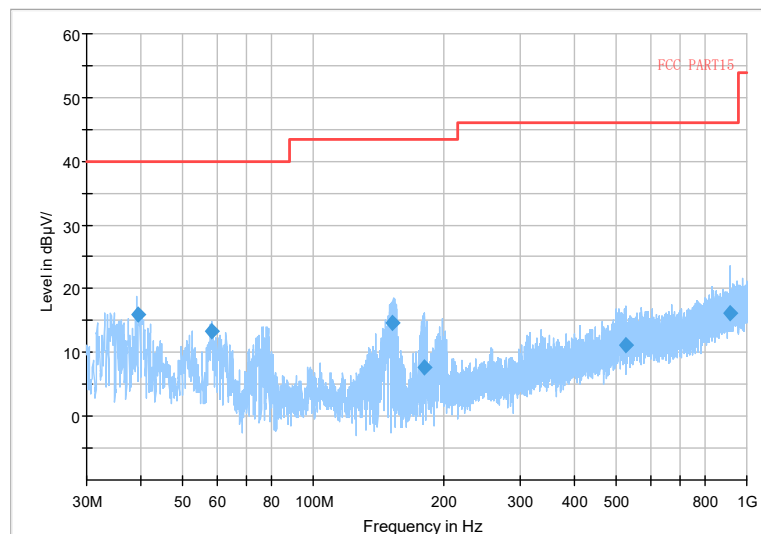

Frequency Range: 1GHz -3GHz
 Detector: Av mode and PK mode
 Modulation type: 802.11n(HT40)

Full Spectrum

Frequency Range: 3GHz -6GHz
 Detector: Av mode and PK mode
 Modulation type: 802.11n(HT40)

Full Spectrum

◆ Preview Result 2-AVG ◆ Preview Result 1-PK+ * Critical_Freqs AVG
* Critical_Freqs PK+ ◆ Final_Result PK+ ◆ Final_Result AVG
◆ Final_Result AVG

Frequency Range: 6GHz -18GHz
 Detector: Av mode and PK mode
 Modulation type: 802.11n(HT40)

Full Spectrum

Frequency Range: 18GHz -40GHz
 Detector: Av mode and PK mode
 Modulation type: 802.11n(HT40)

Full Spectrum

Frequency Range: 30MHz -1GHz
 Detector: QP mode
 Test Mode: 802.11ac(VHT40)