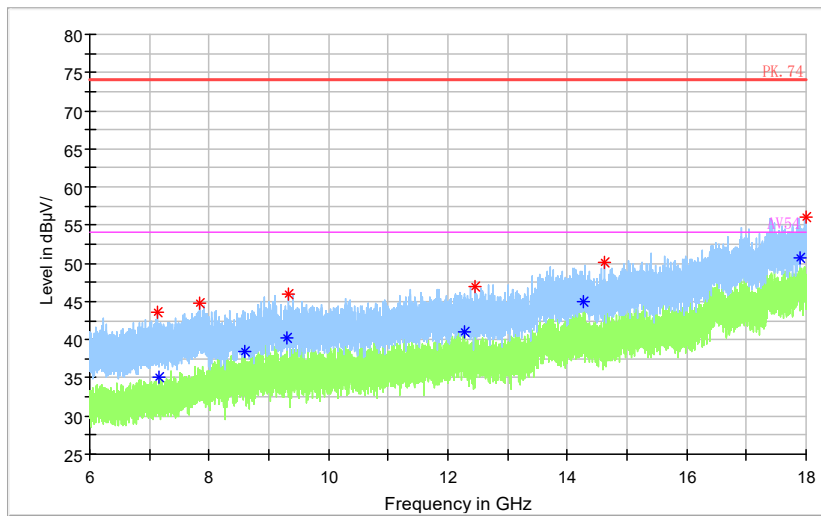

Full Spectrum

Frequency Range: 6GHz -18GHz
Detector: Av mode and PK mode
Modulation type: 802.11ax(HE20)

Full Spectrum

- * Preview Result 2-AVG
- * Preview Result 1-PK+
- * Critical_Freqs AVG
- * Critical_Freqs PK+
- PK.74
- * AV54
- ◆ Final_Result PK+
- ◆ Final_Result AVG

Frequency Range: 18GHz -40GHz
Detector: Av mode and PK mode
Modulation type: 802.11ax(HE20)

Carrier frequency (MHz): 5300
Channel No.:60

Frequency Range: 30MHz -1GHz
Detector: QP mode
Test Mode: 802.11a

Frequency Range: 1GHz -3GHz
Detector: Av mode and PK mode
Modulation type: 802.11a

Full Spectrum

Frequency Range: 3GHz -6GHz
 Detector: Av mode and PK mode
 Modulation type: 802.11a

Full Spectrum

◆ Preview Result 2-AVG ◆ Preview Result 1-PK+ * Critical_Freqs AVG
* Critical_Freqs PK+ — PK.74 — AV54
◆ Final_Result PK+ ◆ Final_Result AVG