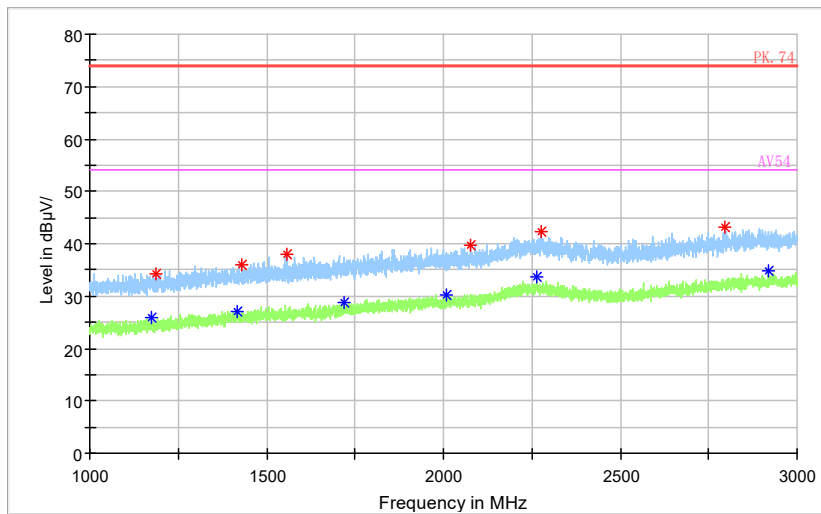

Full Spectrum

Frequency Range: 1GHz -3GHz
 Detector: Av mode and PK mode
 Modulation type: 802.11n(HT20)

Full Spectrum

Frequency Range: 3GHz -6GHz
 Detector: Av mode and PK mode
 Modulation type: 802.11n(HT20)

Full Spectrum

Frequency Range: 6GHz -18GHz
Detector: Av mode and PK mode
Modulation type: 802.11n(HT20)

Full Spectrum

Frequency Range: 18GHz -40GHz
Detector: Av mode and PK mode
Modulation type: 802.11n(HT20)

Full Spectrum

Frequency Range: 30MHz -1GHz
 Detector: QP mode
 Test Mode: 802.11ac(VHT20)

Full Spectrum

— Preview Result 2-AVG — Preview Result 1-PK+ * Critical_Freqs AVG
* Critical_Freqs PK+ — PK.74 — AV54
◆ Final_Result PK+ ◆ Final_Result AVG