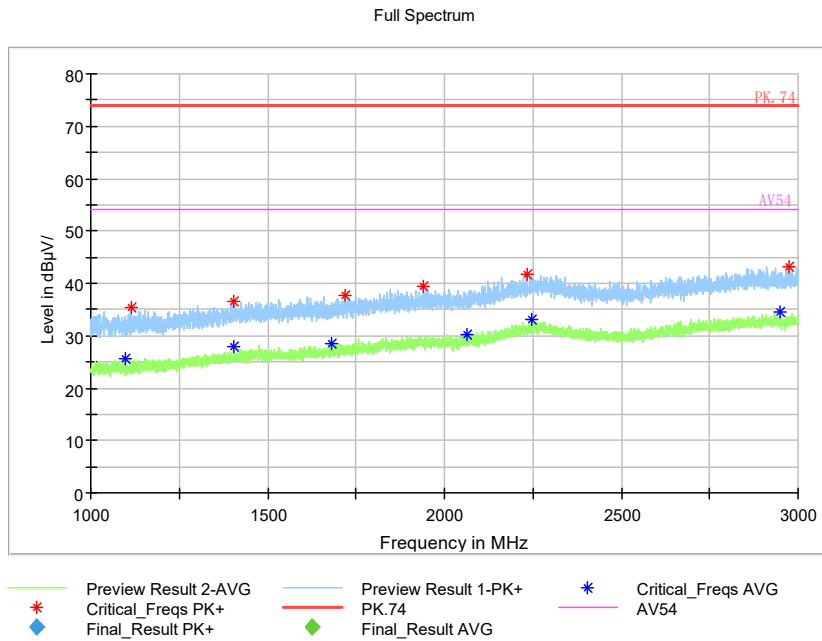

Frequency Range: 1GHz -3GHz
Detector: Av mode and PK mode
Modulation type: 802.11n(HT40)