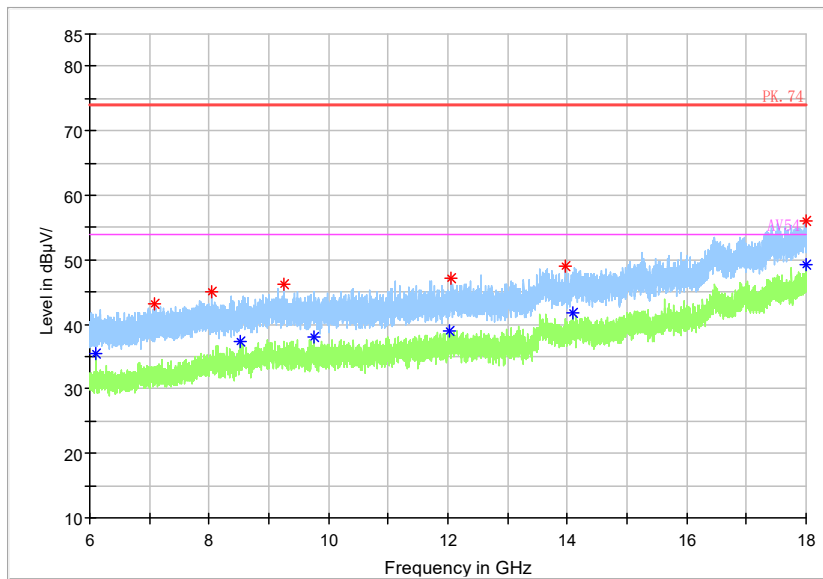

Full Spectrum

Frequency Range: 6GHz -18GHz
 Detector: Av mode and PK mode
 Modulation type: 802.11n(HT40)

Full Spectrum

◆ Preview Result 2-AVG ◆ Preview Result 1-PK+ * Critical_Freqs AVG
* Critical_Freqs PK+ ◆ Final_Result PK.74 ◆ AV54
◆ Final_Result PK+ ◆ Final_Result AVG

Frequency Range: 18GHz -40GHz
 Detector: Av mode and PK mode
 Modulation type: 802.11n(HT40)

Full Spectrum

Frequency Range: 30MHz -1GHz
 Detector: QP mode
 Test Mode: 802.11ac(VHT40)

Full Spectrum

Frequency Range: 1GHz -3GHz
 Detector: Av mode and PK mode
 Test Mode: 802.11ac(VHT40)

Full Spectrum

Frequency Range: 3GHz -6GHz
Detector: Av mode and PK mode
Test Mode: 802.11ac(VHT40)

Full Spectrum

Frequency Range: 6GHz -18GHz
Detector: Av mode and PK mode
Test Mode: 802.11ac(VHT40)

Full Spectrum