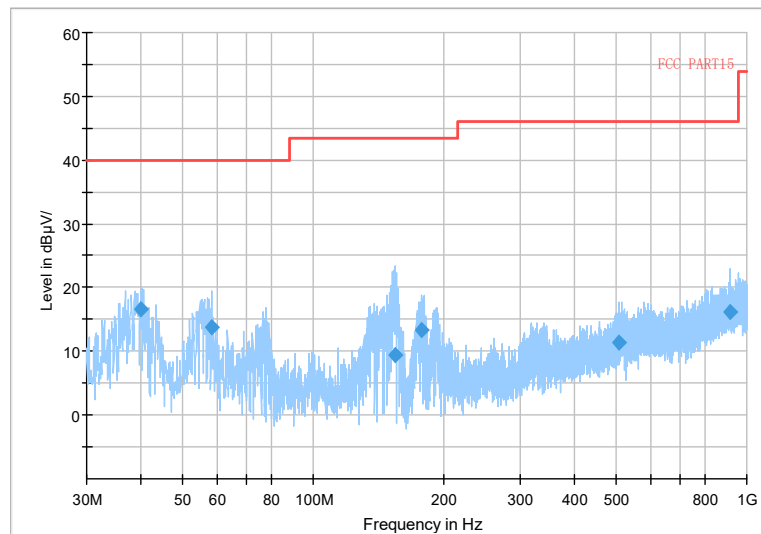

Frequency Range: 18GHz -40GHz
Detector: Av mode and PK mode
Modulation type: 802.11ax(HE20)

Carrier frequency (MHz): 5320
 Channel No.:64

Frequency Range: 30MHz -1GHz
 Detector: QP mode
 Test Mode: 802.11a

Frequency Range: 1GHz -3GHz
 Detector: Av mode and PK mode
 Modulation type: 802.11a

Full Spectrum

Frequency Range: 3GHz -6GHz
 Detector: Av mode and PK mode
 Modulation type: 802.11a

Full Spectrum

- Preview Result 2-AVG
- Preview Result 1-PK+
- Preview Result PK.74
- Preview Result AV54
- * Critical_Freqs PK+
- * Critical_Freqs AVG
- ◆ Final_Result PK+
- ◆ Final_Result AVG

Frequency Range: 6GHz -18GHz
 Detector: Av mode and PK mode
 Modulation type: 802.11a

Full Spectrum

Frequency Range: 18GHz -40GHz
Detector: Av mode and PK mode
Modulation type: 802.11a

Full Spectrum

Frequency Range: 30MHz -1GHz
Detector: QP mode
Test Mode: 802.11n(HT20)