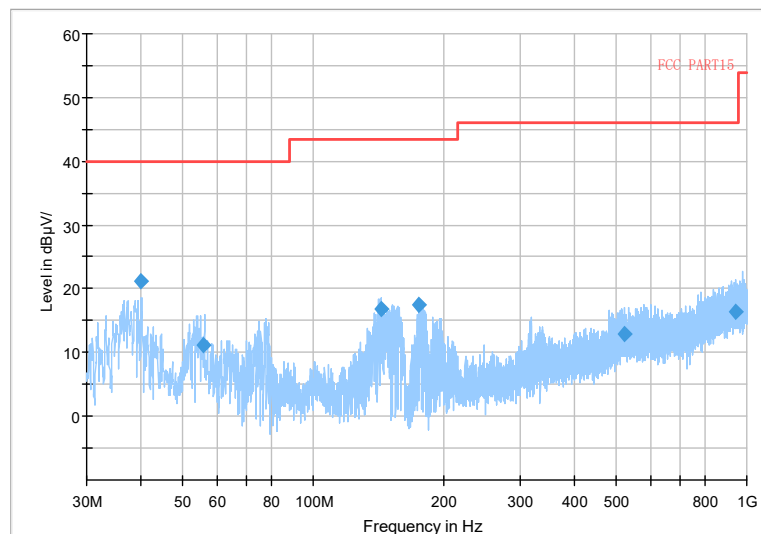

Frequency Range: 1GHz -3GHz
 Detector: Av mode and PK mode
 Test Mode: 802.11ac(VHT20)

Full Spectrum

Frequency Range: 3GHz -6GHz
Detector: Av mode and PK mode
Test Mode: 802.11ac(VHT20)

Full Spectrum

	Preview Result 2-AVG		Preview Result 1-PK+		Critical_Freqs AVG
	Critical_Freqs PK+		PK.74		AV54
	Final_Result PK+		Final_Result AVG		

Frequency Range: 6GHz -18GHz
Detector: Av mode and PK mode
Test Mode: 802.11ac(VHT20)

Full Spectrum

Frequency Range: 18GHz -40GHz
 Detector: Av mode and PK mode
 Test Mode: 802.11ac(VHT20)

Full Spectrum

Frequency Range: 30MHz -1GHz
 Detector: QP mode
 Test Mode: 802.11ax(HE20)