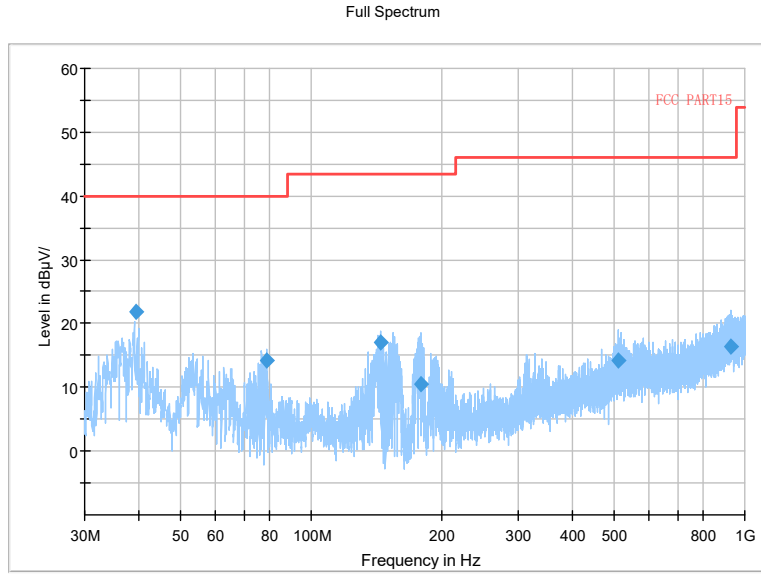

Full Spectrum

Frequency Range: 1GHz -3GHz
 Detector: Av mode and PK mode
 Modulation type: 802.11ax(HE20)

Full Spectrum

Frequency Range: 3GHz -6GHz
 Detector: Av mode and PK mode
 Modulation type: 802.11ax(HE20)

Full Spectrum

Frequency Range: 6GHz -18GHz
Detector: Av mode and PK mode
Modulation type: 802.11ax(HE20)

Full Spectrum

— Preview Result 2-AVG — Preview Result 1-PK+ * Critical_Freqs AVG
* Critical_Freqs PK+ — PK.74 — AV54
◆ Final_Result PK+ ◆ Final_Result AVG

Frequency Range: 18GHz -40GHz
Detector: Av mode and PK mode
Modulation type: 802.11ax(HE20)

Carrier frequency (MHz): 5320
 Channel No.:64

Frequency Range: 30MHz -1GHz
 Detector: QP mode
 Test Mode: 802.11a