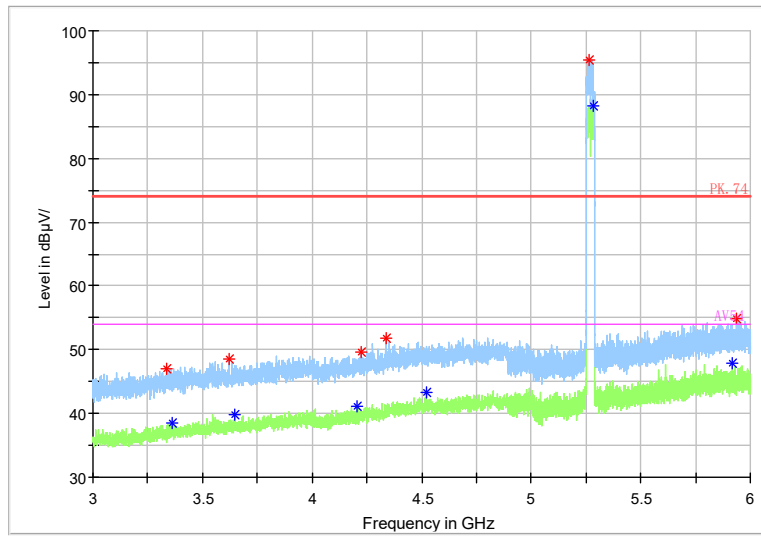

Frequency Range: 6GHz -18GHz
Detector: Av mode and PK mode
Test Mode: 802.11ax(HE20)

Full Spectrum

- * Preview Result 2-AVG
- * Preview Result 1-PK+
- * Critical_Freqs AVG
- * Critical_Freqs PK+
- PK.74
- AV54
- ◆ Final_Result PK+
- ◆ Final_Result AVG

Frequency Range: 18GHz -40GHz
Detector: Av mode and PK mode
Test Mode: 802.11ax(HE20)

Carrier frequency (MHz): 5270
 Channel No.:54

Frequency Range: 30MHz -1GHz
 Detector: QP mode
 Test Mode: 802.11n(HT40)

Frequency Range: 1GHz -3GHz
 Detector: Av mode and PK mode
 Modulation type: 802.11n(HT40)

Full Spectrum

Frequency Range: 3GHz -6GHz
 Detector: Av mode and PK mode
 Modulation type: 802.11n(HT40)

Full Spectrum