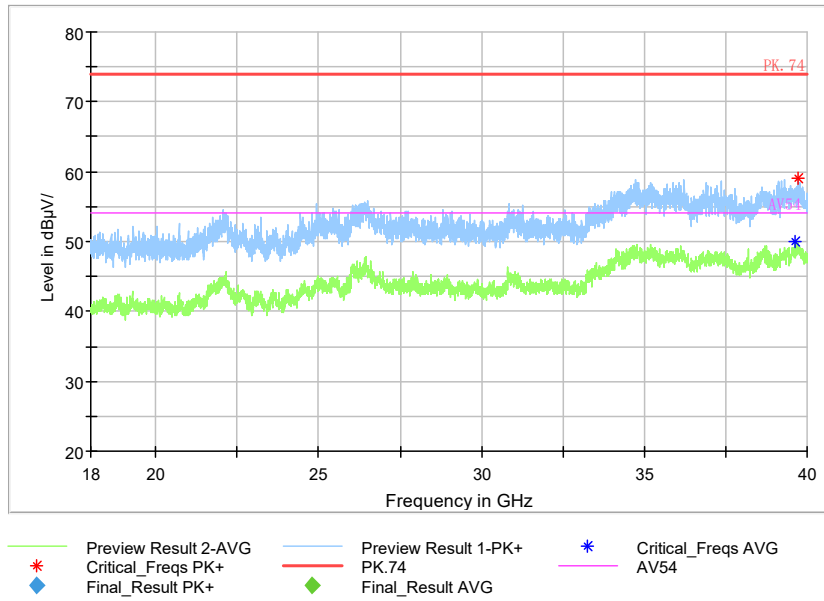

Full Spectrum

Frequency Range: 30MHz -1GHz
 Detector: QP mode
 Test Mode: 802.11ac(VHT20)

Full Spectrum

— Preview Result 2-AVG — Preview Result 1-PK+ * Critical_Freqs AVG
* Critical_Freqs PK+ — PK.74 — AV54
◆ Final_Result PK+ ◆ Final_Result AVG

Frequency Range: 1GHz -3GHz
 Detector: Av mode and PK mode
 Test Mode: 802.11ac(VHT20)

Full Spectrum

Frequency Range: 3GHz -6GHz
Detector: Av mode and PK mode
Test Mode: 802.11ac(VHT20)

Full Spectrum

	Preview Result 2-AVG		Preview Result 1-PK+		Critical_Freqs AVG
	Critical_Freqs PK+		PK.74		AV54
	Final_Result PK+		Final_Result AVG		

Frequency Range: 6GHz -18GHz
Detector: Av mode and PK mode
Test Mode: 802.11ac(VHT20)

Full Spectrum

Frequency Range: 18GHz -40GHz
 Detector: Av mode and PK mode
 Test Mode: 802.11ac(VHT20)

Full Spectrum

Frequency Range: 30MHz -1GHz
 Detector: QP mode
 Test Mode: 802.11ax(HE20)