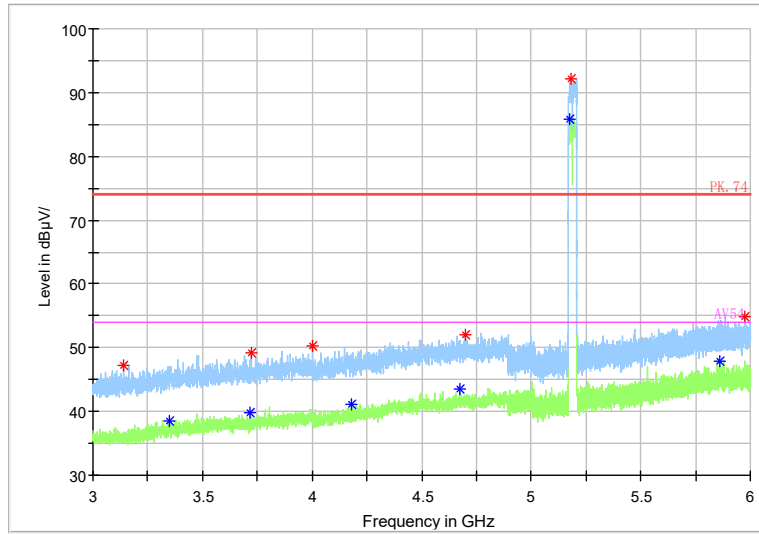

Full Spectrum

Frequency Range: 30MHz -1GHz
Detector: QP mode
Test Mode: 802.11ax(HE40)

Full Spectrum

Frequency Range: 1GHz -3GHz
Detector: Av mode and PK mode
Modulation type: 802.11ax(HE40)

Full Spectrum

Frequency Range: 3GHz -6GHz
 Detector: Av mode and PK mode
 Modulation type: 802.11ax(HE40)

Full Spectrum

Frequency Range: 6GHz -18GHz
 Detector: Av mode and PK mode
 Modulation type: 802.11ax(HE40)

Full Spectrum