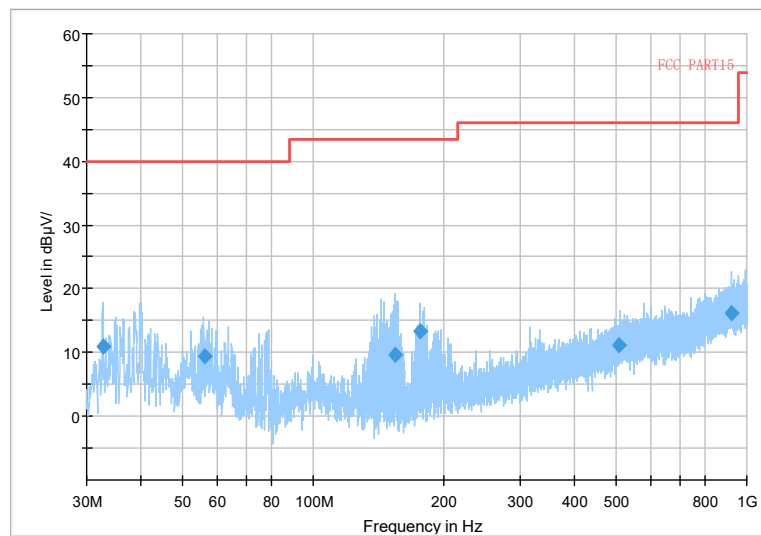

Frequency Range: 1GHz -3GHz
 Detector: Av mode and PK mode
 Test Mode: 802.11ac(VHT20)

Full Spectrum

Frequency Range: 3GHz -6GHz
Detector: Av mode and PK mode
Test Mode: 802.11ac(VHT20)

Full Spectrum

- Preview Result 2-AVG
- Preview Result 1-PK+
- * Critical_Freqs PK+
- PK.74
- Critical_Freqs AVG
- ◆ Final_Result PK+
- ◆ Final_Result AVG
- * AV54

Frequency Range: 6GHz -18GHz
Detector: Av mode and PK mode
Test Mode: 802.11ac(VHT20)

Full Spectrum

Frequency Range: 18GHz -40GHz
Detector: Av mode and PK mode
Test Mode: 802.11ac(VHT20)

Full Spectrum

Frequency Range: 30MHz -1GHz
Detector: QP mode
Test Mode: 802.11ax(HE20)