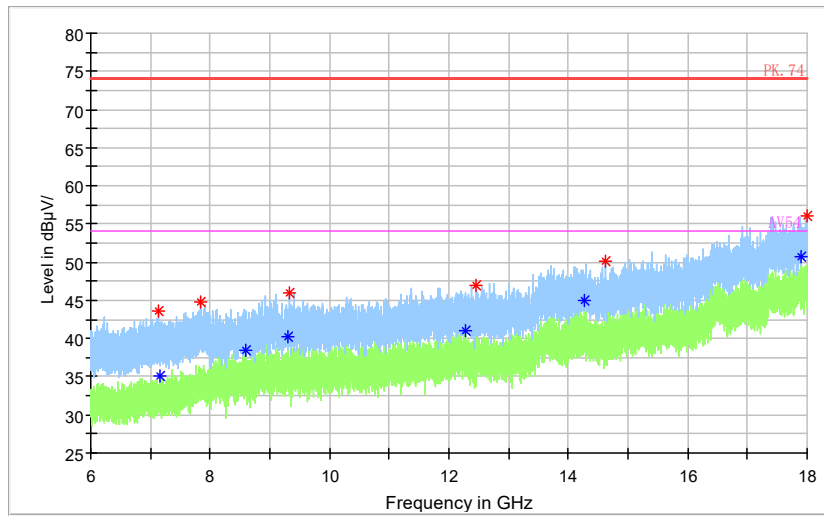

◆ Preview Result 2-AVG ◆ Preview Result 1-PK+ * Critical_Freqs AVG
* Critical_Freqs PK+ ◆ Final_Result PK.74 ◆ Final_Result AV54
◆ Final_Result AVG

Frequency Range: 18GHz -40GHz
 Detector: Av mode and PK mode
 Test Mode: 802.11ax(HE80)

Carrier frequency (MHz): 5260
 Channel No.:52

Frequency Range: 30MHz -1GHz
 Detector: QP mode
 Test Mode: 802.11a

Frequency Range: 1GHz -3GHz
 Detector: Av mode and PK mode
 Modulation type: 802.11a

Full Spectrum

Frequency Range: 3GHz -6GHz
Detector: Av mode and PK mode
Modulation type: 802.11a

Full Spectrum

	Preview Result 2-AVG		Preview Result 1-PK+		Critical_Freqs AVG
	Critical_Freqs PK+		PK.74		AV54
	Final_Result PK+		Final_Result AVG		