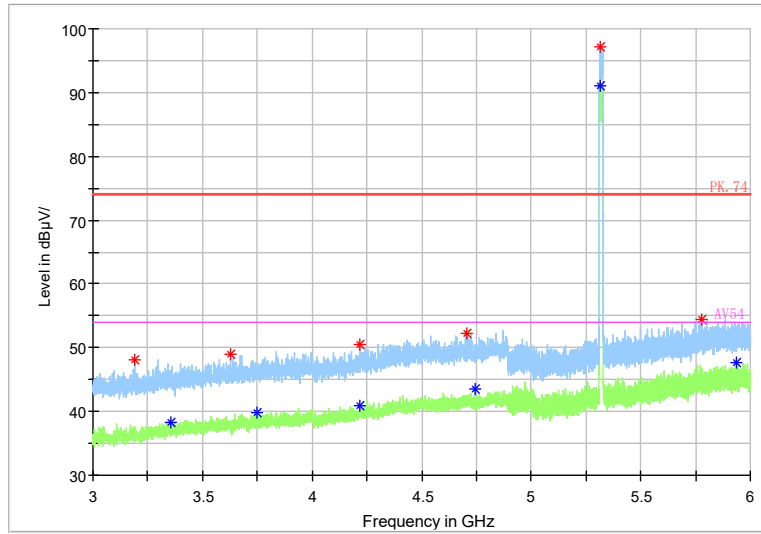

Full Spectrum

— Preview Result 2-AVG — Preview Result 1-PK+ * Critical_Freqs AVG
* Critical_Freqs PK+ — PK.74 — AV54
◆ Final_Result PK+ ◆ Final_Result AVG

Frequency Range: 18GHz -40GHz
 Detector: Av mode and PK mode
 Modulation type: 802.11n(HT20)

Full Spectrum

Frequency Range: 30MHz -1GHz
 Detector: QP mode
 Test Mode: 802.11ac(VHT20)

Full Spectrum

◆ Preview Result 2-AVG ◆ Preview Result 1-PK+ * Critical_Freqs AVG
* Critical_Freqs PK+ ◆ Final_Result PK.74 ◆ AV54
◆ Final_Result PK+ ◆ Final_Result AVG

Frequency Range: 1GHz -3GHz
 Detector: Av mode and PK mode
 Test Mode: 802.11ac(VHT20)

Full Spectrum

Frequency Range: 3GHz -6GHz
Detector: Av mode and PK mode
Test Mode: 802.11ac(VHT20)

Full Spectrum

- Preview Result 2-AVG
- Preview Result 1-PK+
- * Critical_Freqs PK+
- PK.74
- Critical_Freqs AVG
- ◆ Final_Result PK+
- ◆ Final_Result AVG
- * AV54