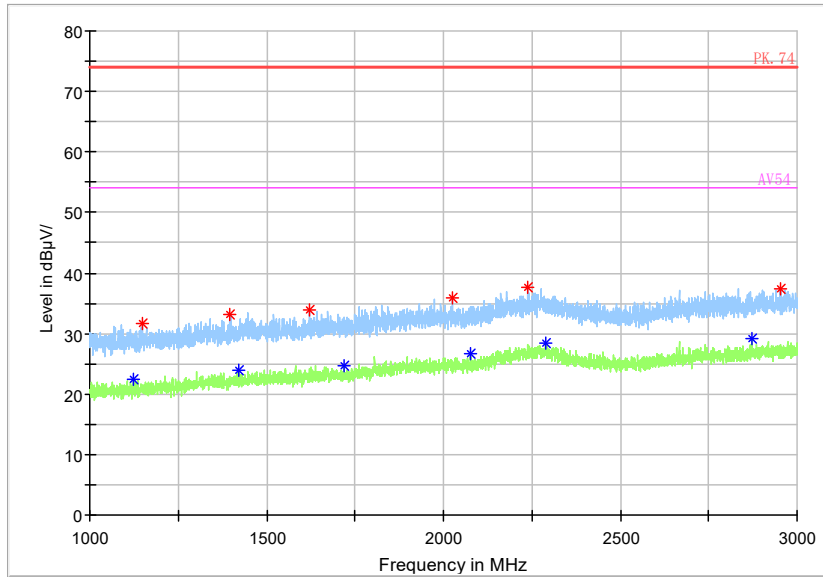

Carrier frequency (MHz): 5210
 Channel No.:42

Frequency Range: 30MHz -1GHz
 Detector: QP mode
 Test Mode: 802.11ac(VHT80)

Frequency Range: 1GHz -3GHz
 Detector: Av mode and PK mode
 Test Mode: 802.11ac(VHT80)

Full Spectrum

Frequency Range: 3GHz -6GHz
Detector: Av mode and PK mode
Test Mode: 802.11ac(VHT80)

Full Spectrum

Frequency Range: 6GHz -18GHz
Detector: Av mode and PK mode
Test Mode: 802.11ac(VHT80)

Full Spectrum

Frequency Range: 18GHz -40GHz
Detector: Av mode and PK mode
Test Mode: 802.11ac(VHT80)

Full Spectrum

Frequency Range: 30MHz -1GHz
Detector: QP mode
Test Mode: 802.11ax(HE80)

Full Spectrum

Frequency Range: 1GHz -3GHz
Detector: Av mode and PK mode
Test Mode: 802.11ax(HE80)