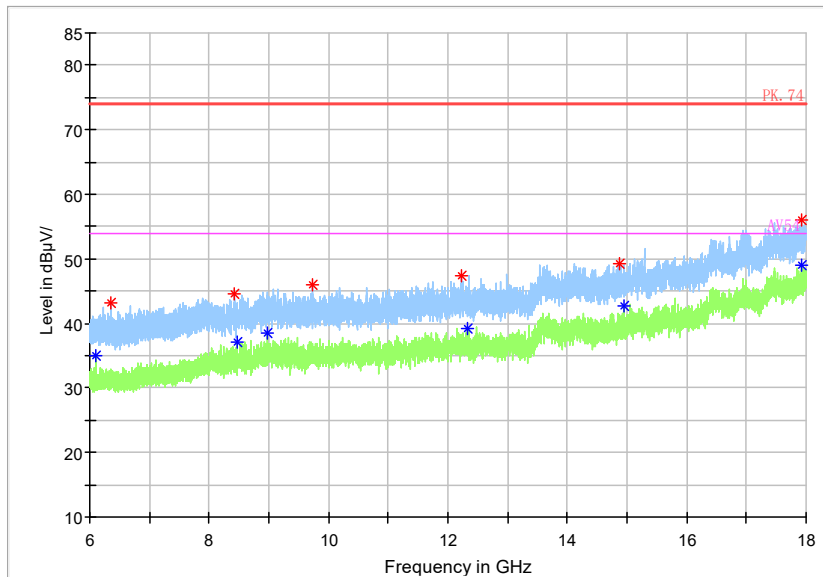

Frequency Range: 6GHz -18GHz
Detector: Av mode and PK mode
Test Mode: 802.11ac(VHT20)

Full Spectrum

Frequency Range: 18GHz -40GHz
 Detector: Av mode and PK mode
 Test Mode: 802.11ac(VHT20)

Full Spectrum

Frequency Range: 30MHz -1GHz
 Detector: QP mode
 Test Mode: 802.11ax(HE20)

Full Spectrum

Frequency Range: 1GHz -3GHz
 Detector: Av mode and PK mode
 Modulation type: 802.11ax(HE20)

Full Spectrum

Frequency Range: 3GHz -6GHz
 Detector: Av mode and PK mode
 Modulation type: 802.11ax(HE20)

Full Spectrum

Frequency Range: 6GHz -18GHz
Detector: Av mode and PK mode
Modulation type: 802.11ax(HE20)

Full Spectrum

— Preview Result 2-AVG — Preview Result 1-PK+ * Critical_Freqs AVG
* Critical_Freqs PK+ — PK.74 — AV54
◆ Final_Result PK+ ◆ Final_Result AVG