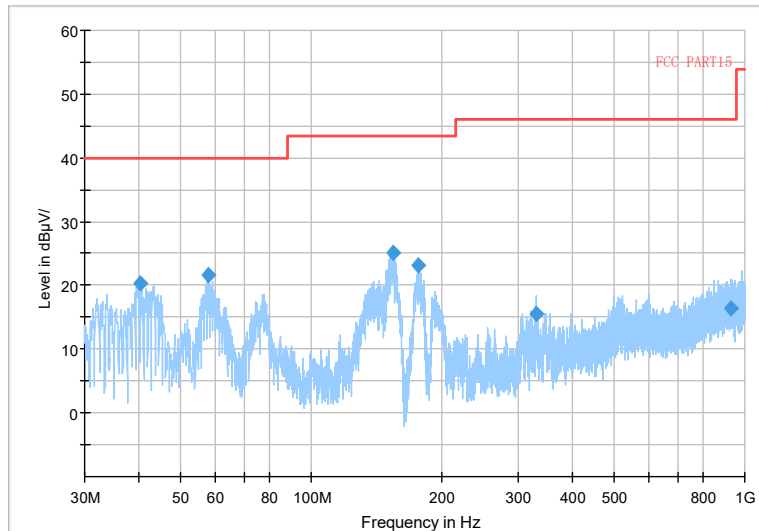

Frequency Range: 3GHz -6GHz
 Detector: Av mode and PK mode
 Modulation type: 802.11ax(HE40)

Full Spectrum

Frequency Range: 6GHz -18GHz
 Detector: Av mode and PK mode
 Modulation type: 802.11ax(HE40)

Full Spectrum

Frequency Range: 18GHz -40GHz
 Detector: Av mode and PK mode
 Modulation type: 802.11ax(HE40)

Carrier frequency (MHz): 5230
 Channel No.:46

Full Spectrum

Frequency Range: 30MHz -1GHz
 Detector: QP mode
 Test Mode: 802.11n(HT40)