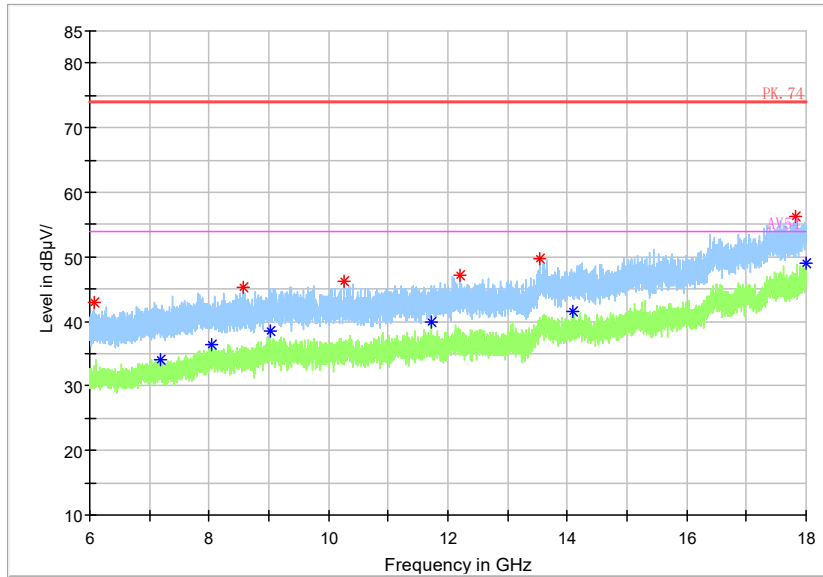

Frequency Range: 6GHz -18GHz
Detector: Av mode and PK mode
Test Mode: 802.11ac(VHT20)

Full Spectrum

Frequency Range: 18GHz -40GHz
 Detector: Av mode and PK mode
 Test Mode: 802.11ac(VHT20)

Full Spectrum

Frequency Range: 30MHz -1GHz
 Detector: QP mode
 Test Mode: 802.11ax(HE20)

Full Spectrum

Frequency Range: 1GHz -3GHz
Detector: Av mode and PK mode
Modulation type: 802.11ax(HE20)

Full Spectrum

Frequency Range: 3GHz -6GHz
Detector: Av mode and PK mode
Modulation type: 802.11ax(HE20)

Full Spectrum

Frequency Range: 6GHz -18GHz
Detector: Av mode and PK mode
Modulation type: 802.11ax(HE20)

Full Spectrum

- * Preview Result 2-AVG
- * Preview Result 1-PK+
- * Critical_Freqs AVG
- * Critical_Freqs PK+
- PK.74
- * AV54
- ◆ Final_Result PK+
- ◆ Final_Result AVG