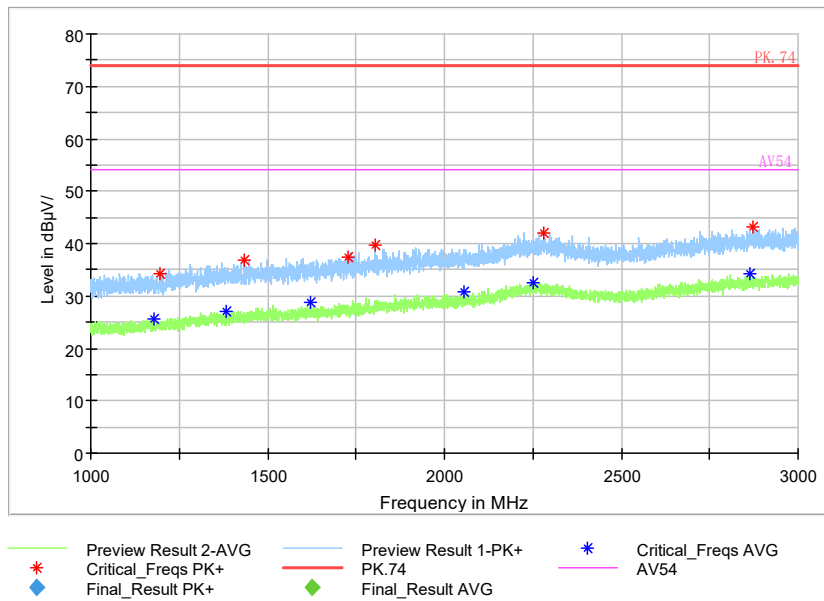

Frequency Range: 1GHz -3GHz
 Detector: Av mode and PK mode
 Modulation type: 802.11a

Full Spectrum

Frequency Range: 3GHz -6GHz
 Detector: Av mode and PK mode
 Modulation type: 802.11a

Full Spectrum

- Preview Result 2-AVG
- Preview Result 1-PK+
- Preview Result PK.74
- Preview Result AV54
- * Critical_Freqs PK+
- * Critical_Freqs AVG
- ◆ Final_Result PK+
- ◆ Final_Result AVG

Frequency Range: 6GHz -18GHz
 Detector: Av mode and PK mode
 Modulation type: 802.11a

Full Spectrum

Frequency Range: 18GHz -40GHz
Detector: Av mode and PK mode
Modulation type: 802.11a

Full Spectrum

Frequency Range: 30MHz -1GHz
Detector: QP mode
Test Mode: 802.11n(HT20)

Full Spectrum

Frequency Range: 1GHz -3GHz
Detector: Av mode and PK mode
Modulation type: 802.11n(HT20)

Full Spectrum

Frequency Range: 3GHz -6GHz
Detector: Av mode and PK mode
Modulation type: 802.11n(HT20)