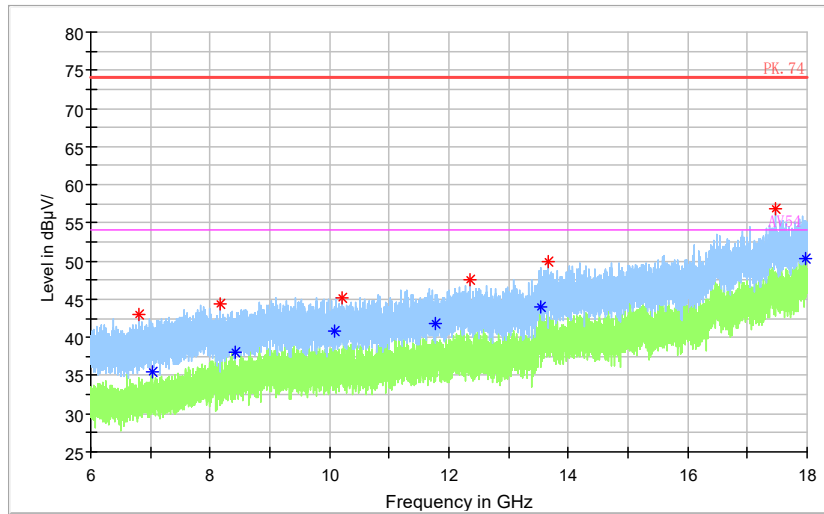

Frequency Range: 6GHz -18GHz
Detector: Av mode and PK mode
Modulation type: 802.11a

Full Spectrum

Frequency Range: 18GHz -40GHz
 Detector: Av mode and PK mode
 Modulation type: 802.11a

Full Spectrum

Frequency Range: 30MHz -1GHz
 Detector: QP mode
 Test Mode: 802.11n(HT20)

Full Spectrum

Frequency Range: 1GHz -3GHz
 Detector: Av mode and PK mode
 Modulation type: 802.11n(HT20)

Full Spectrum

Frequency Range: 3GHz -6GHz
 Detector: Av mode and PK mode
 Modulation type: 802.11n(HT20)

Full Spectrum

Frequency Range: 6GHz -18GHz
Detector: Av mode and PK mode
Modulation type: 802.11n(HT20)

Full Spectrum

Frequency Range: 18GHz -40GHz
Detector: Av mode and PK mode
Modulation type: 802.11n(HT20)