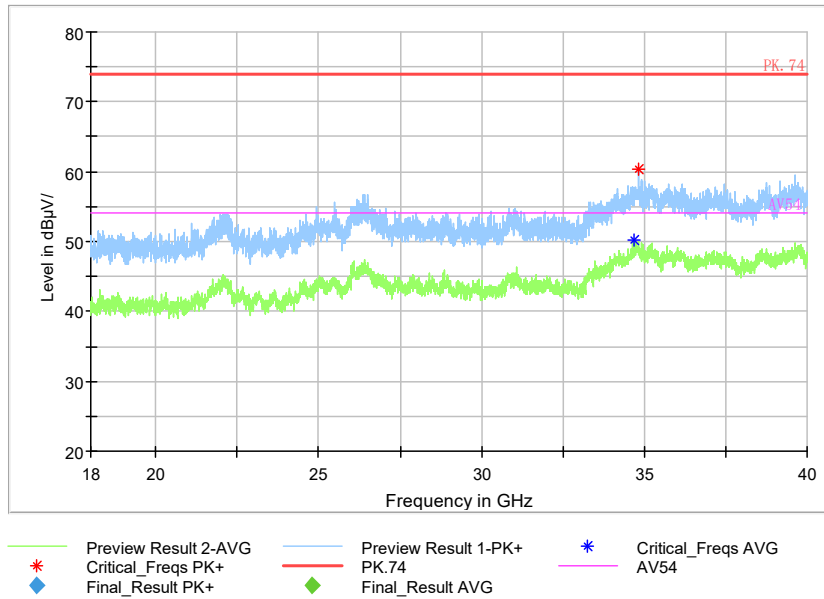

Full Spectrum

Frequency Range: 30MHz -1GHz
Detector: QP mode
Test Mode: 802.11ax(HE40)

Full Spectrum

Frequency Range: 1GHz -3GHz
Detector: Av mode and PK mode
Modulation type: 802.11ax(HE40)

Full Spectrum

Frequency Range: 3GHz -6GHz
 Detector: Av mode and PK mode
 Modulation type: 802.11ax(HE40)

Full Spectrum

Frequency Range: 6GHz -18GHz
 Detector: Av mode and PK mode
 Modulation type: 802.11ax(HE40)

Full Spectrum