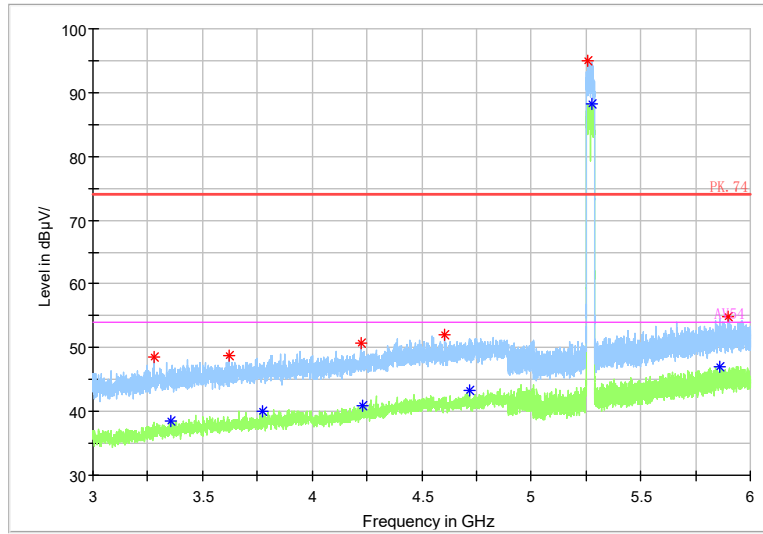

Full Spectrum

Frequency Range: 6GHz -18GHz
 Detector: Av mode and PK mode
 Modulation type: 802.11n(HT40)

Full Spectrum

◆ Preview Result 2-AVG ◆ Preview Result 1-PK+ * Critical_Freqs AVG
* Critical_Freqs PK+ ◆ Final_Result PK.74 ◆ AV54
◆ Final_Result PK+ ◆ Final_Result AVG

Frequency Range: 18GHz -40GHz
 Detector: Av mode and PK mode
 Modulation type: 802.11n(HT40)

Full Spectrum

Frequency Range: 30MHz -1GHz
 Detector: QP mode
 Test Mode: 802.11ac(VHT40)

Full Spectrum

Frequency Range: 1GHz -3GHz
 Detector: Av mode and PK mode
 Test Mode: 802.11ac(VHT40)

Full Spectrum

Frequency Range: 3GHz -6GHz
Detector: Av mode and PK mode
Test Mode: 802.11ac(VHT40)

Full Spectrum

Frequency Range: 6GHz -18GHz
Detector: Av mode and PK mode
Test Mode: 802.11ac(VHT40)

Full Spectrum