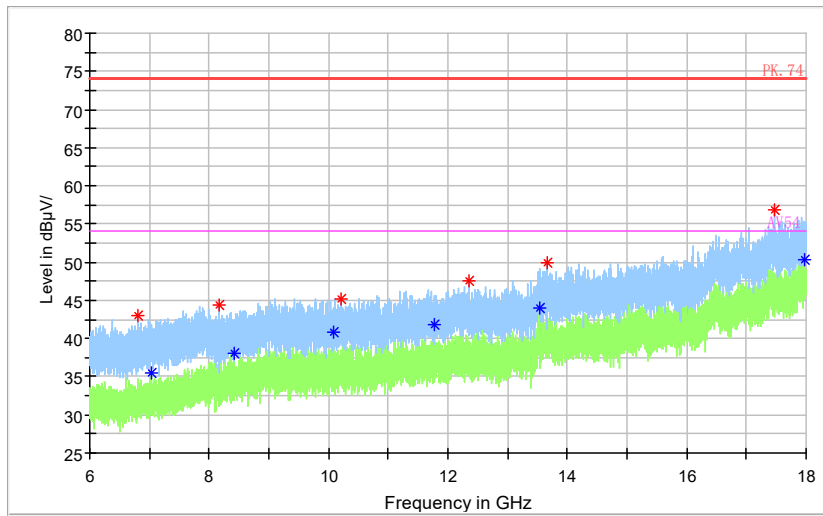

Full Spectrum

— Preview Result 2-AVG — Preview Result 1-PK+ * Critical_Freqs AVG
* Critical_Freqs PK+ — PK.74 — AV54
◆ Final_Result PK+ ◆ Final_Result AVG

Frequency Range: 18GHz -40GHz
 Detector: Av mode and PK mode
 Modulation type: 802.11n(HT20)

Full Spectrum

Frequency Range: 30MHz -1GHz
 Detector: QP mode
 Test Mode: 802.11ac(VHT20)

Full Spectrum

◆ Preview Result 2-AVG ◆ Preview Result 1-PK+ * Critical_Freqs AVG
* Critical_Freqs PK+ ◆ Final_Result PK.74 ◆ AV54
◆ Final_Result PK+ ◆ Final_Result AVG

Frequency Range: 1GHz -3GHz
 Detector: Av mode and PK mode
 Test Mode: 802.11ac(VHT20)

Full Spectrum

Frequency Range: 3GHz -6GHz
Detector: Av mode and PK mode
Test Mode: 802.11ac(VHT20)

Full Spectrum

- Preview Result 2-AVG
- Preview Result 1-PK+
- * Critical_Freqs PK+
- PK.74
- Critical_Freqs AVG
- ◆ Final_Result PK+
- ◆ Final_Result AVG
- * AV54