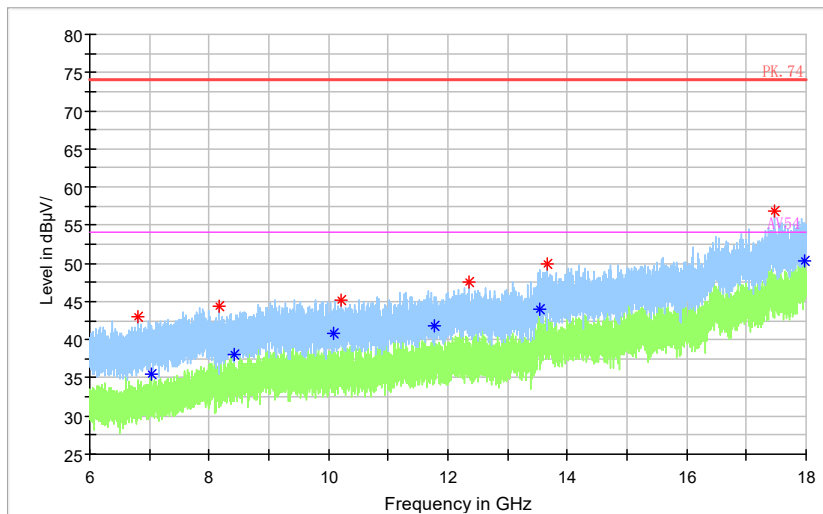

Frequency Range: 6GHz -18GHz
Detector: Av mode and PK mode
Test Mode: 802.11ax(HE20)

Full Spectrum

- * Preview Result 2-AVG
- * Preview Result 1-PK+
- * Critical_Freqs AVG
- * Critical_Freqs PK+
- PK.74
- AV54
- ◆ Final_Result PK+
- ◆ Final_Result AVG

Frequency Range: 18GHz -40GHz
Detector: Av mode and PK mode
Test Mode: 802.11ax(HE20)

Carrier frequency (MHz): 5270
 Channel No.:54

Frequency Range: 30MHz -1GHz
 Detector: QP mode
 Test Mode: 802.11n(HT40)

Frequency Range: 1GHz -3GHz
 Detector: Av mode and PK mode
 Modulation type: 802.11n(HT40)

Full Spectrum

Frequency Range: 3GHz -6GHz
 Detector: Av mode and PK mode
 Modulation type: 802.11n(HT40)

Full Spectrum