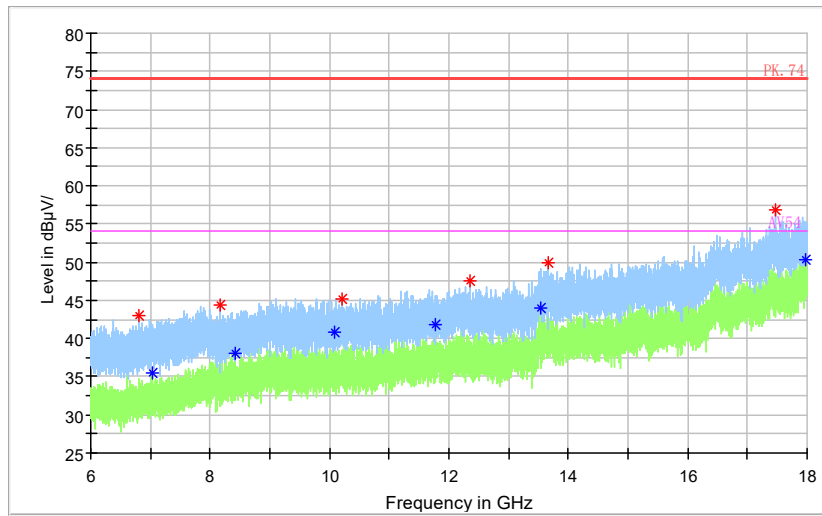

Full Spectrum

Frequency Range: 6GHz -18GHz
Detector: Av mode and PK mode
Modulation type: 802.11n(HT20)

Full Spectrum

Frequency Range: 18GHz -40GHz
Detector: Av mode and PK mode
Modulation type: 802.11n(HT20)

Full Spectrum

Frequency Range: 30MHz -1GHz
 Detector: QP mode
 Test Mode: 802.11ac(VHT20)

Full Spectrum

— Preview Result 2-AVG — Preview Result 1-PK+ * Critical_Freqs AVG
* Critical_Freqs PK+ — PK.74 — AV54
◆ Final_Result PK+ ◆ Final_Result AVG

Frequency Range: 1GHz -3GHz
 Detector: Av mode and PK mode
 Test Mode: 802.11ac(VHT20)

Full Spectrum

Frequency Range: 3GHz -6GHz
Detector: Av mode and PK mode
Test Mode: 802.11ac(VHT20)

Full Spectrum

	Preview Result 2-AVG		Preview Result 1-PK+		Critical_Freqs AVG
	Critical_Freqs PK+		PK.74		AV54
	Final_Result PK+		Final_Result AVG		