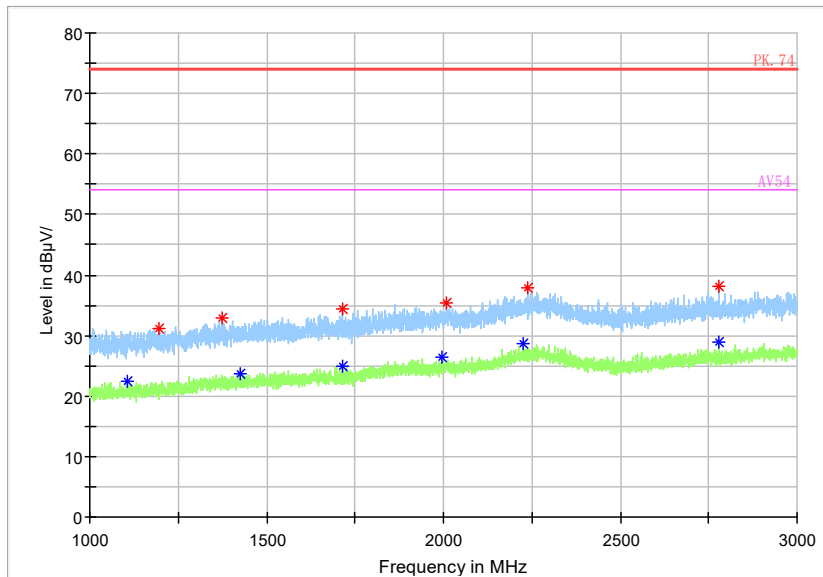

Full Spectrum

Frequency Range: 1GHz -3GHz
Detector: Av mode and PK mode
Modulation type: 802.11ax(HE40)