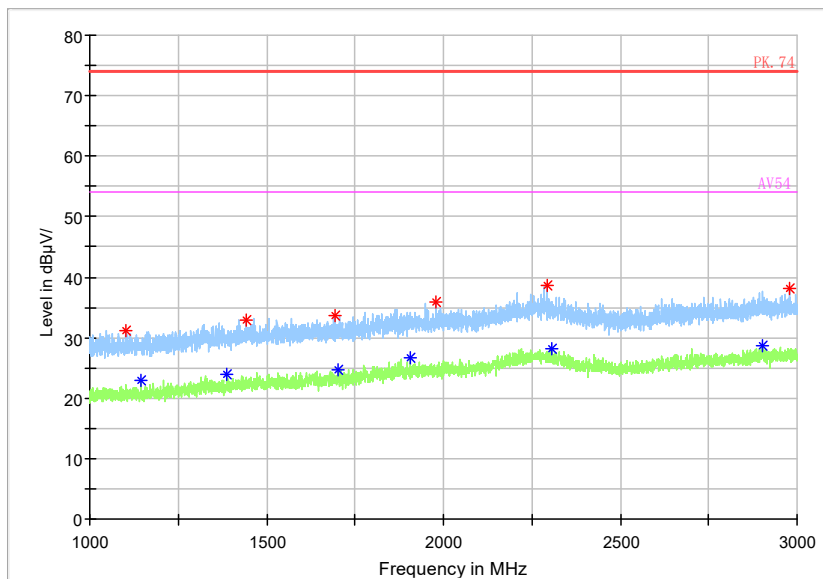

Full Spectrum

Frequency Range: 30MHz -1GHz
Detector: QP mode
Test Mode: 802.11ax(HE40)

Full Spectrum

Frequency Range: 1GHz -3GHz
Detector: Av mode and PK mode
Modulation type: 802.11ax(HE40)

Full Spectrum

Frequency Range: 3GHz -6GHz
 Detector: Av mode and PK mode
 Modulation type: 802.11ax(HE40)

Full Spectrum

Frequency Range: 6GHz -18GHz
 Detector: Av mode and PK mode
 Modulation type: 802.11ax(HE40)

Full Spectrum