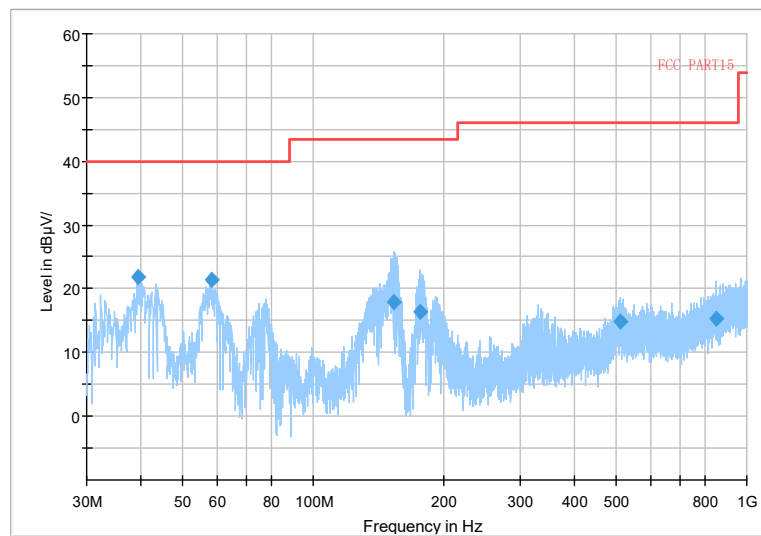

Carrier frequency (MHz): 5210
 Channel No.:42

Frequency Range: 30MHz -1GHz
 Detector: QP mode
 Test Mode: 802.11ac(VHT80)

Frequency Range: 1GHz -3GHz
 Detector: Av mode and PK mode
 Test Mode: 802.11ac(VHT80)

Full Spectrum

Frequency Range: 3GHz -6GHz
Detector: Av mode and PK mode
Test Mode: 802.11ac(VHT80)

Full Spectrum

Frequency Range: 6GHz -18GHz
Detector: Av mode and PK mode
Test Mode: 802.11ac(VHT80)

Full Spectrum

Frequency Range: 18GHz -40GHz
Detector: Av mode and PK mode
Test Mode: 802.11ac(VHT80)

Full Spectrum

Frequency Range: 30MHz -1GHz
Detector: QP mode
Test Mode: 802.11ax(HE80)

Full Spectrum

Frequency Range: 1GHz -3GHz
Detector: Av mode and PK mode
Test Mode: 802.11ax(HE80)