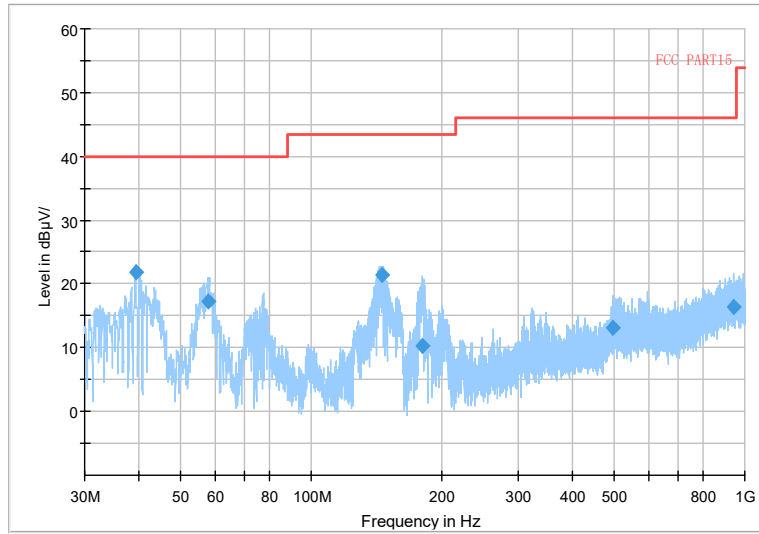

Full Spectrum

Frequency Range: 1GHz -3GHz
 Detector: Av mode and PK mode
 Modulation type: 802.11n(HT20)

Full Spectrum

Frequency Range: 3GHz -6GHz
 Detector: Av mode and PK mode
 Modulation type: 802.11n(HT20)

Full Spectrum

Frequency Range: 6GHz -18GHz
Detector: Av mode and PK mode
Modulation type: 802.11n(HT20)

Full Spectrum

Frequency Range: 18GHz -40GHz
Detector: Av mode and PK mode
Modulation type: 802.11n(HT20)

Full Spectrum

Frequency Range: 30MHz -1GHz
 Detector: QP mode
 Test Mode: 802.11ac(VHT20)

Full Spectrum

— Preview Result 2-AVG — Preview Result 1-PK+ * Critical_Freqs AVG
* Critical_Freqs PK+ — PK.74 — AV54
◆ Final_Result PK+ ◆ Final_Result AVG