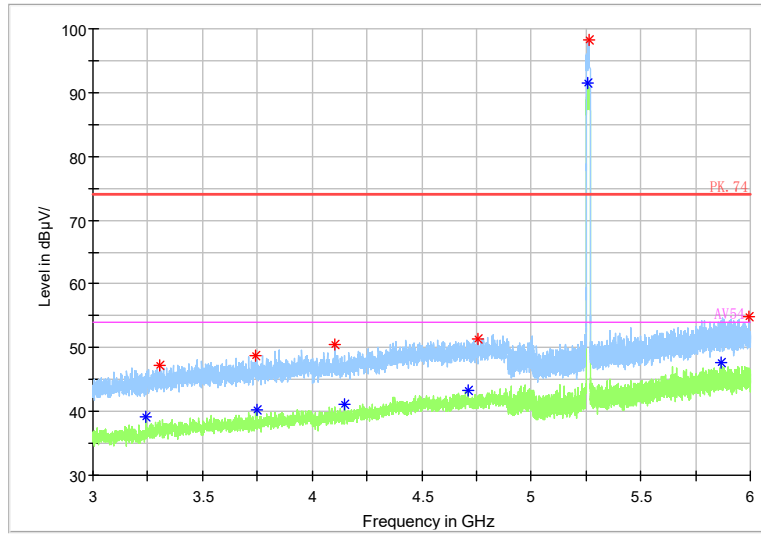

Full Spectrum

Frequency Range: 6GHz -18GHz
Detector: Av mode and PK mode
Modulation type: 802.11n(HT20)

Full Spectrum

Frequency Range: 18GHz -40GHz
Detector: Av mode and PK mode
Modulation type: 802.11n(HT20)

Full Spectrum

Frequency Range: 30MHz -1GHz
 Detector: QP mode
 Test Mode: 802.11ac(VHT20)

Full Spectrum

— Preview Result 2-AVG — Preview Result 1-PK+ * Critical_Freqs AVG
* Critical_Freqs PK+ — PK.74 — AV54
◆ Final_Result PK+ ◆ Final_Result AVG

Frequency Range: 1GHz -3GHz
 Detector: Av mode and PK mode
 Test Mode: 802.11ac(VHT20)

Full Spectrum

Frequency Range: 3GHz -6GHz
Detector: Av mode and PK mode
Test Mode: 802.11ac(VHT20)

Full Spectrum

	Preview Result 2-AVG		Preview Result 1-PK+		Critical_Freqs AVG
	Critical_Freqs PK+		PK.74		AV54
	Final_Result PK+		Final_Result AVG		