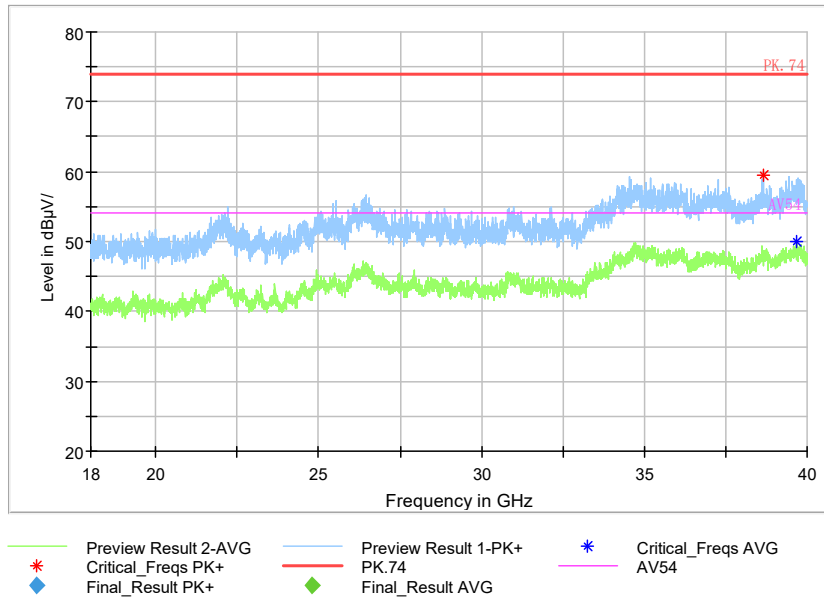

Frequency Range: 18GHz -40GHz
Detector: Av mode and PK mode
Test Mode: 802.11ax(HE20)

Carrier frequency (MHz): 5270
 Channel No.:54

Frequency Range: 30MHz -1GHz
 Detector: QP mode
 Test Mode: 802.11n(HT40)

Frequency Range: 1GHz -3GHz
 Detector: Av mode and PK mode
 Modulation type: 802.11n(HT40)

Full Spectrum

Frequency Range: 3GHz -6GHz
 Detector: Av mode and PK mode
 Modulation type: 802.11n(HT40)

Full Spectrum

◆ Preview Result 2-AVG ◆ Preview Result 1-PK+ * Critical_Freqs AVG
* Critical_Freqs PK+ ◆ Final_Result PK+ ◆ Final_Result AVG
◆ Final_Result AVG

Frequency Range: 6GHz -18GHz
 Detector: Av mode and PK mode
 Modulation type: 802.11n(HT40)

Full Spectrum

Frequency Range: 18GHz -40GHz
 Detector: Av mode and PK mode
 Modulation type: 802.11n(HT40)

Full Spectrum

Frequency Range: 30MHz -1GHz
 Detector: QP mode
 Test Mode: 802.11ac(VHT40)