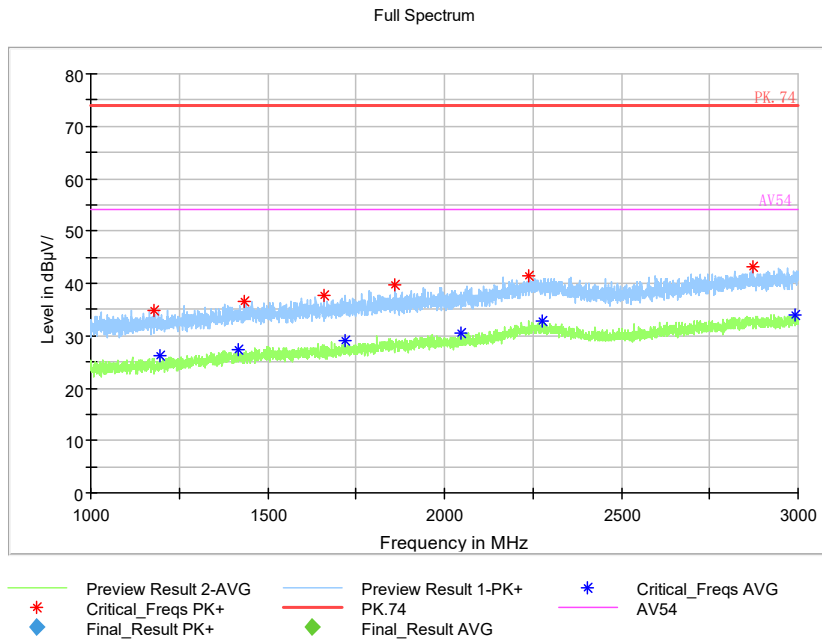

Frequency Range: 1GHz -3GHz
Detector: Av mode and PK mode
Modulation type: 802.11a