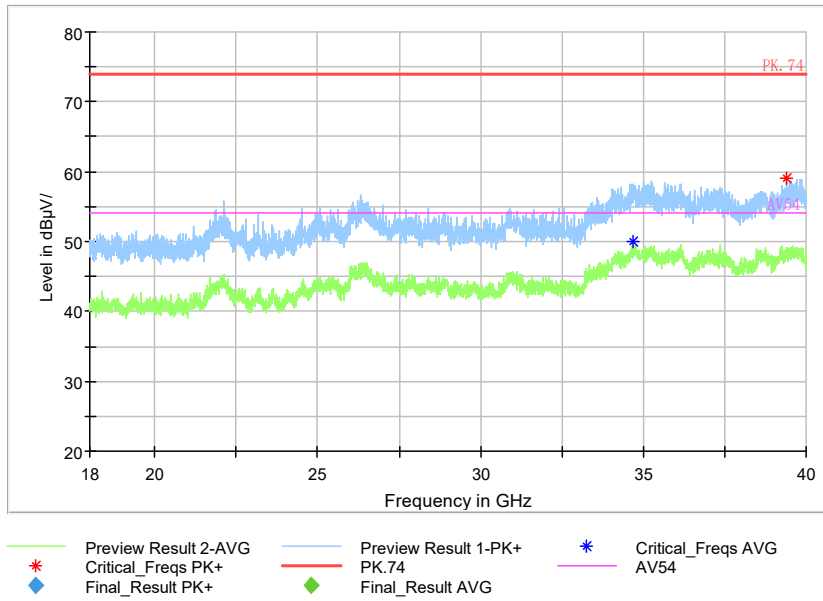

Carrier frequency (MHz): 5260
 Channel No.:52

Frequency Range: 30MHz -1GHz
 Detector: QP mode
 Test Mode: 802.11a

Frequency Range: 1GHz -3GHz
 Detector: Av mode and PK mode
 Modulation type: 802.11a

Full Spectrum

Frequency Range: 3GHz -6GHz
Detector: Av mode and PK mode
Modulation type: 802.11a

Full Spectrum

	Preview Result 2-AVG		Preview Result 1-PK+		Critical_Freqs AVG
	Critical_Freqs PK+		PK.74		AV54
	Final_Result PK+		Final_Result AVG		

Frequency Range: 6GHz -18GHz
Detector: Av mode and PK mode
Modulation type: 802.11a

Full Spectrum

Frequency Range: 18GHz -40GHz
 Detector: Av mode and PK mode
 Modulation type: 802.11a

Full Spectrum

Frequency Range: 30MHz -1GHz
 Detector: QP mode
 Test Mode: 802.11n(HT20)