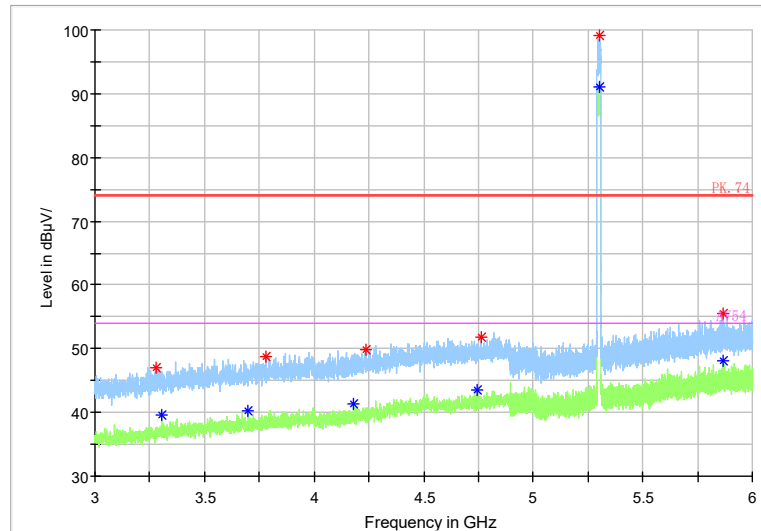

Frequency Range: 1GHz -3GHz
Detector: Av mode and PK mode
Modulation type: 802.11a

Full Spectrum

Frequency Range: 3GHz -6GHz
 Detector: Av mode and PK mode
 Modulation type: 802.11a

Full Spectrum

◆ Preview Result 2-AVG ◆ Preview Result 1-PK+ * Critical_Freqs AVG
* Critical_Freqs PK+ — PK.74 — AV54
◆ Final_Result PK+ ◆ Final_Result AVG

Frequency Range: 6GHz -18GHz
 Detector: Av mode and PK mode
 Modulation type: 802.11a

Full Spectrum

Frequency Range: 18GHz -40GHz
 Detector: Av mode and PK mode
 Modulation type: 802.11a

Full Spectrum

Frequency Range: 30MHz -1GHz
 Detector: QP mode
 Test Mode: 802.11n(HT20)

Full Spectrum

Frequency Range: 1GHz -3GHz
Detector: Av mode and PK mode
Modulation type: 802.11n(HT20)

Full Spectrum

Frequency Range: 3GHz -6GHz
Detector: Av mode and PK mode
Modulation type: 802.11n(HT20)