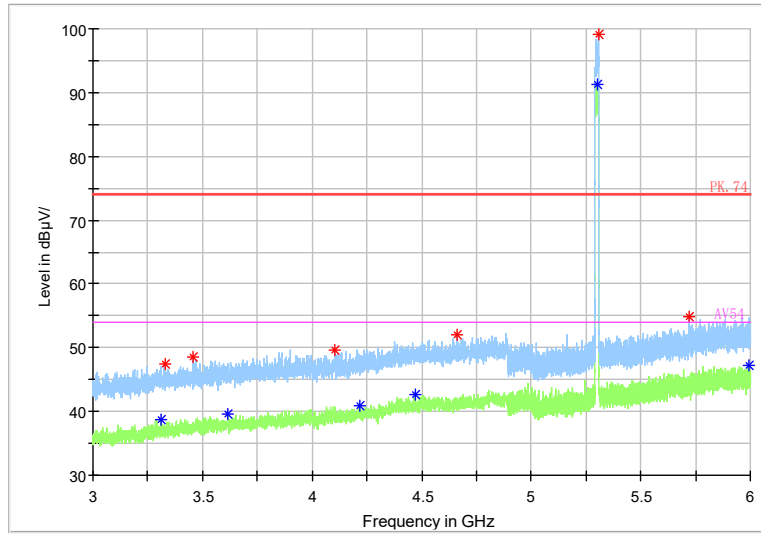

Full Spectrum

Frequency Range: 6GHz -18GHz
Detector: Av mode and PK mode
Modulation type: 802.11ax(HE20)

Full Spectrum

- * Preview Result 2-AVG
- * Preview Result 1-PK+
- * Critical_Freqs AVG
- * Critical_Freqs PK+
- PK.74
- * AV54
- ◆ Final_Result PK+
- ◆ Final_Result AVG

Frequency Range: 18GHz -40GHz
Detector: Av mode and PK mode
Modulation type: 802.11ax(HE20)

Carrier frequency (MHz): 5300
Channel No.:60

Frequency Range: 30MHz -1GHz
Detector: QP mode
Test Mode: 802.11a

Frequency Range: 1GHz -3GHz
Detector: Av mode and PK mode
Modulation type: 802.11a

Full Spectrum

Frequency Range: 3GHz -6GHz
 Detector: Av mode and PK mode
 Modulation type: 802.11a

Full Spectrum

◆ Preview Result 2-AVG ◆ Preview Result 1-PK+ * Critical_Freqs AVG
* Critical_Freqs PK+ — PK.74 — AV54
◆ Final_Result PK+ ◆ Final_Result AVG