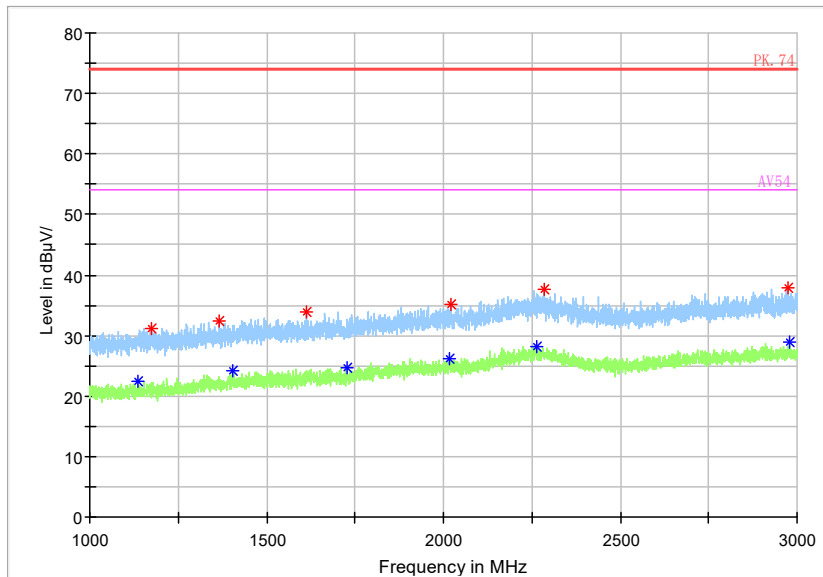

Full Spectrum

Frequency Range: 1GHz -3GHz
Detector: Av mode and PK mode
Test Mode: 802.11ax(HE20)