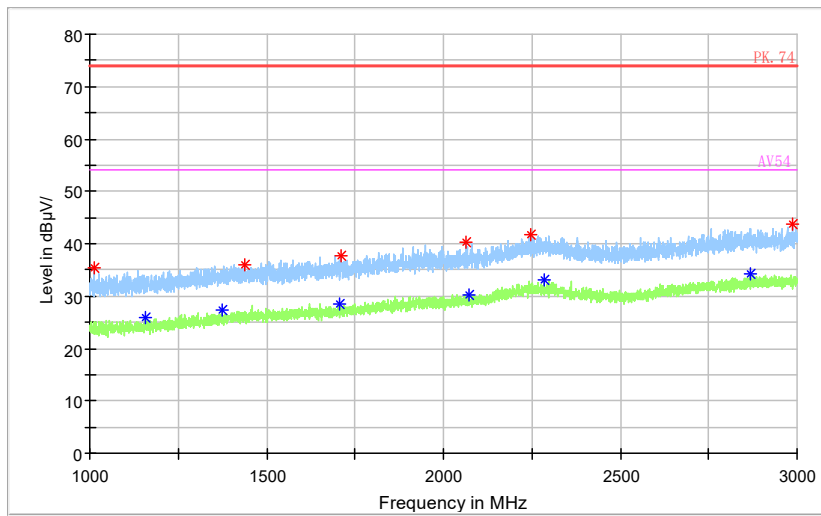

Full Spectrum

— Preview Result 2-AVG   — Preview Result 1-PK+   * Critical_Freqs AVG
* Critical_Freqs PK+   — PK.74   — AV54
◆ Final_Result PK+   ◆ Final_Result AVG

Frequency Range: 1GHz -3GHz
Detector: Av mode and PK mode
Test Mode: 802.11ac(VHT20)