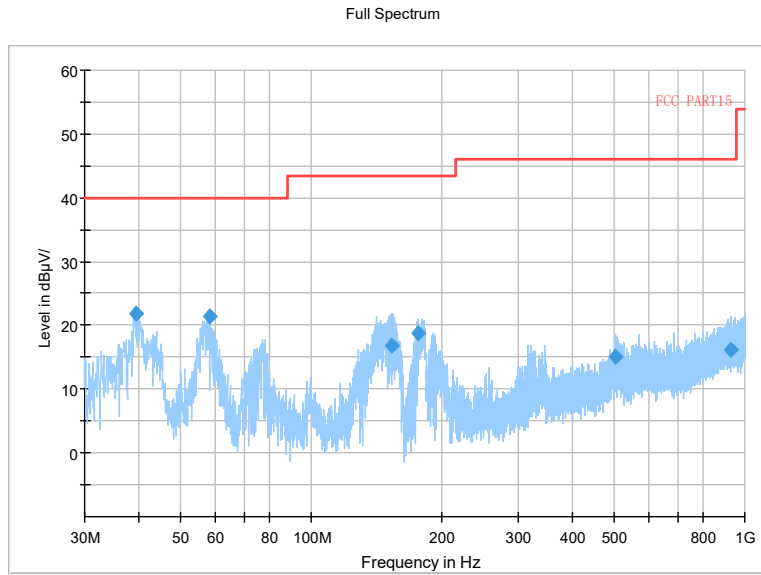

Carrier frequency (MHz): 5260
Channel No.:52

Frequency Range: 30MHz -1GHz
Detector: QP mode
Test Mode: 802.11a