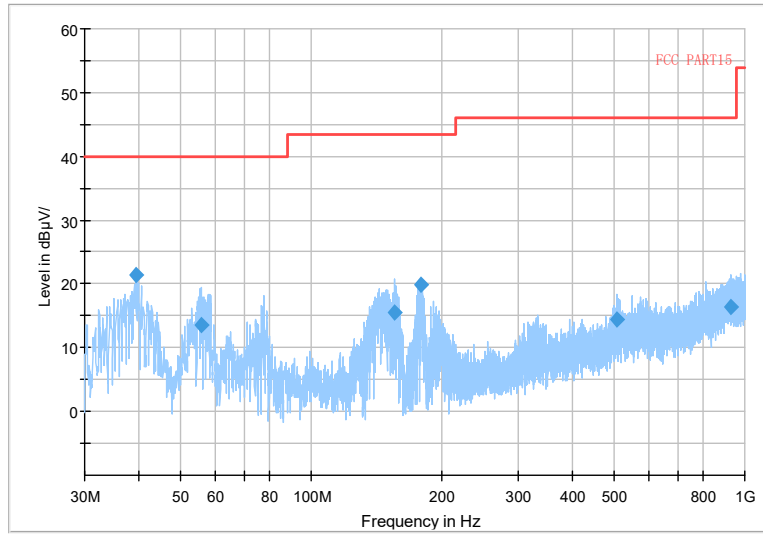

Full Spectrum

Frequency Range: 30MHz -1GHz
Detector: QP mode
Test Mode: 802.11ac(VHT20)