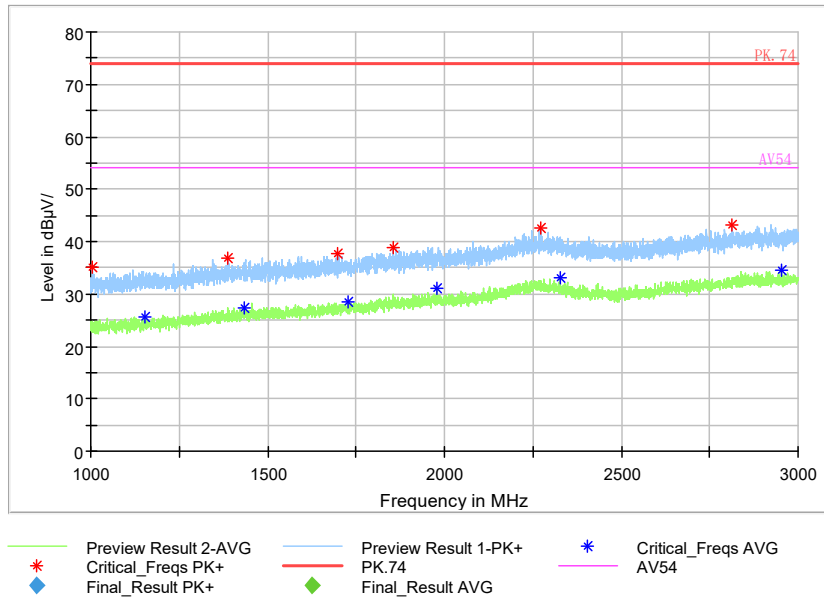

Frequency Range: 1GHz -3GHz
Detector: Av mode and PK mode
Modulation type: 802.11a

Full Spectrum

Frequency Range: 3GHz -6GHz
 Detector: Av mode and PK mode
 Modulation type: 802.11a

Full Spectrum

◆ Preview Result 2-AVG ◆ Preview Result 1-PK+ * Critical_Freqs AVG
* Critical_Freqs PK+ — PK.74 — AV54
◆ Final_Result PK+ ◆ Final_Result AVG

Frequency Range: 6GHz -18GHz
 Detector: Av mode and PK mode
 Modulation type: 802.11a

Full Spectrum

Frequency Range: 18GHz -40GHz
 Detector: Av mode and PK mode
 Modulation type: 802.11a

Full Spectrum

Frequency Range: 30MHz -1GHz
 Detector: QP mode
 Test Mode: 802.11n(HT20)

Full Spectrum

Frequency Range: 1GHz -3GHz
Detector: Av mode and PK mode
Modulation type: 802.11n(HT20)

Full Spectrum

Frequency Range: 3GHz -6GHz
Detector: Av mode and PK mode
Modulation type: 802.11n(HT20)