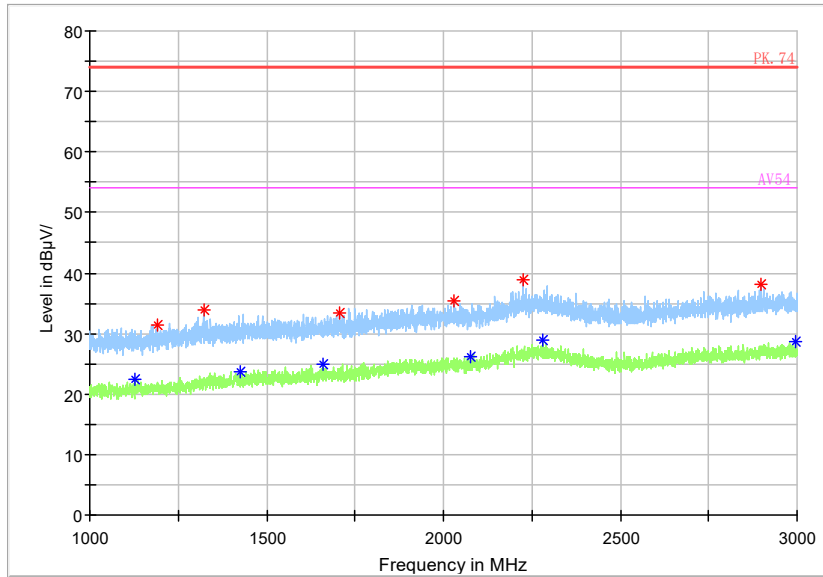

Frequency Range: 1GHz -3GHz
 Detector: Av mode and PK mode
 Test Mode: 802.11ac(VHT20)

Full Spectrum

Frequency Range: 3GHz -6GHz
Detector: Av mode and PK mode
Test Mode: 802.11ac(VHT20)

Full Spectrum

	Preview Result 2-AVG		Preview Result 1-PK+		Critical_Freqs AVG
	Critical_Freqs PK+		PK.74		AV54
	Final_Result PK+		Final_Result AVG		

Frequency Range: 6GHz -18GHz
Detector: Av mode and PK mode
Test Mode: 802.11ac(VHT20)

Full Spectrum

Frequency Range: 18GHz -40GHz
 Detector: Av mode and PK mode
 Test Mode: 802.11ac(VHT20)

Full Spectrum

Frequency Range: 30MHz -1GHz
 Detector: QP mode
 Test Mode: 802.11ax(HE20)

Full Spectrum

Frequency Range: 1GHz -3GHz
 Detector: Av mode and PK mode
 Modulation type: 802.11ax(HE20)

Full Spectrum

Frequency Range: 3GHz -6GHz
 Detector: Av mode and PK mode
 Modulation type: 802.11ax(HE20)