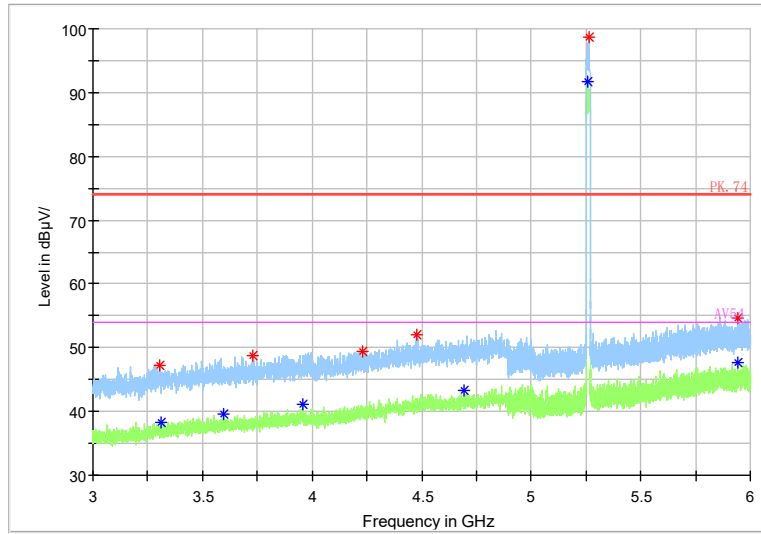

Carrier frequency (MHz): 5260
 Channel No.:52

Frequency Range: 30MHz -1GHz
 Detector: QP mode
 Test Mode: 802.11a

Frequency Range: 1GHz -3GHz
 Detector: Av mode and PK mode
 Modulation type: 802.11a

Full Spectrum

Frequency Range: 3GHz -6GHz
Detector: Av mode and PK mode
Modulation type: 802.11a

Full Spectrum

	Preview Result 2-AVG		Preview Result 1-PK+		Critical_Freqs AVG
	Critical_Freqs PK+		PK.74		AV54
	Final_Result PK+		Final_Result AVG		