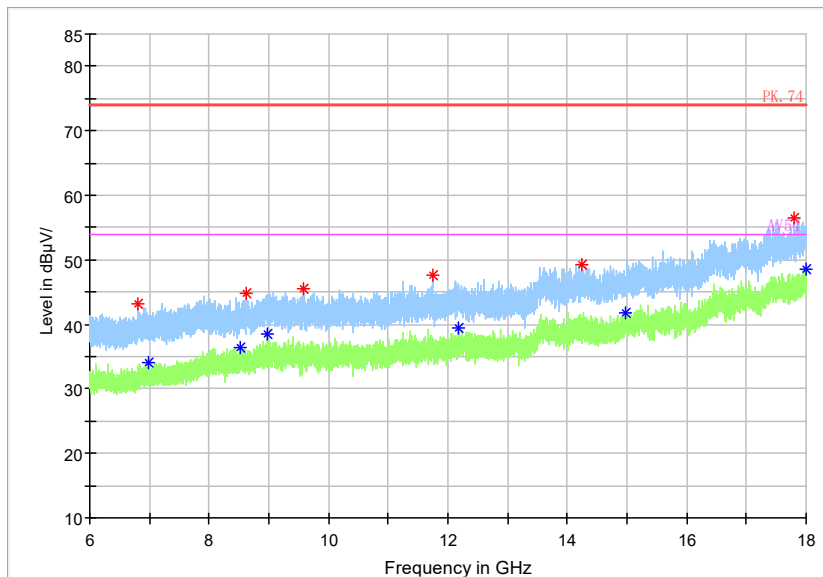

Full Spectrum

- ◆ Preview Result 2-AVG
- ◆ Preview Result 1-PK+
- * Critical_Freqs AVG
- * Critical_Freqs PK+
- ◆ Final_Result PK+
- ◆ Final_Result AVG
- ◆ Critical_Freqs AV54

Frequency Range: 18GHz -40GHz
 Detector: Av mode and PK mode
 Modulation type: 802.11ax(HE40)

Carrier frequency (MHz): 5210
 Channel No.:42

Frequency Range: 30MHz -1GHz
 Detector: QP mode
 Test Mode: 802.11ac(VHT80)

Frequency Range: 1GHz -3GHz
 Detector: Av mode and PK mode
 Test Mode: 802.11ac(VHT80)

Full Spectrum

Frequency Range: 3GHz -6GHz
Detector: Av mode and PK mode
Test Mode: 802.11ac(VHT80)

Full Spectrum

Frequency Range: 6GHz -18GHz
Detector: Av mode and PK mode
Test Mode: 802.11ac(VHT80)

Full Spectrum