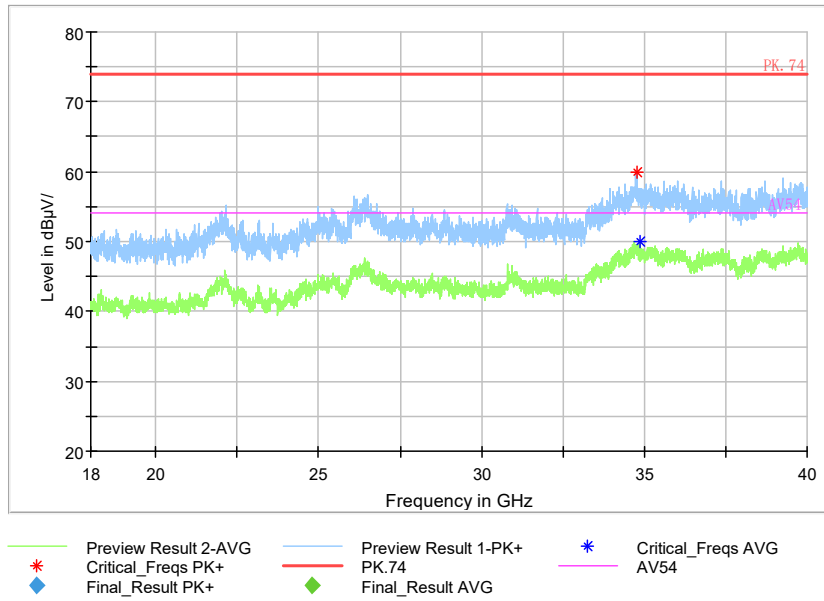

Carrier frequency (MHz): 5210
 Channel No.:42

Frequency Range: 30MHz -1GHz
 Detector: QP mode
 Test Mode: 802.11ac(VHT80)

Frequency Range: 1GHz -3GHz
 Detector: Av mode and PK mode
 Test Mode: 802.11ac(VHT80)

Full Spectrum

Frequency Range: 3GHz -6GHz
Detector: Av mode and PK mode
Test Mode: 802.11ac(VHT80)

Full Spectrum

Frequency Range: 6GHz -18GHz
Detector: Av mode and PK mode
Test Mode: 802.11ac(VHT80)

Full Spectrum

Frequency Range: 18GHz -40GHz
Detector: Av mode and PK mode
Test Mode: 802.11ac(VHT80)

Full Spectrum

Frequency Range: 30MHz -1GHz
Detector: QP mode
Test Mode: 802.11ax(HE80)

Full Spectrum

Frequency Range: 1GHz -3GHz
Detector: Av mode and PK mode
Test Mode: 802.11ax(HE80)