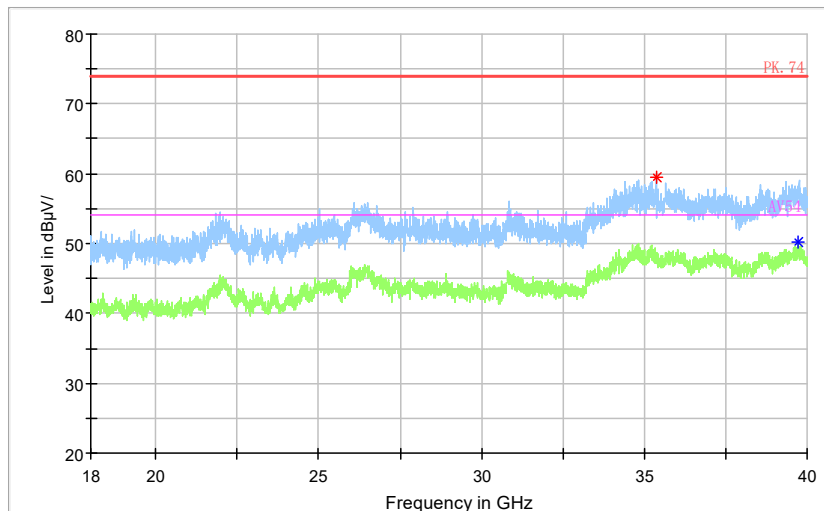

Full Spectrum

— Preview Result 2-AVG   — Preview Result 1-PK+   * Critical_Freqs AVG
* Critical_Freqs PK+   — PK.74   — AV54
◆ Final_Result PK+   ◆ Final_Result AVG

Frequency Range: 18GHz -40GHz
Detector: Av mode and PK mode
Modulation type: 802.11n(HT20)