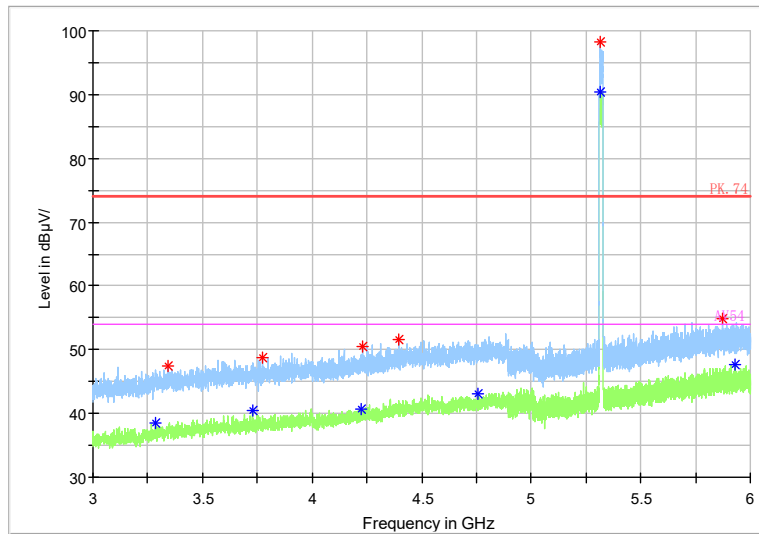

Full Spectrum

Frequency Range: 6GHz -18GHz
Detector: Av mode and PK mode
Modulation type: 802.11ax(HE20)

Full Spectrum

— Preview Result 2-AVG — Preview Result 1-PK+ * Critical_Freqs AVG
* Critical_Freqs PK+ — PK.74 — AV54
◆ Final_Result PK+ ◆ Final_Result AVG

Frequency Range: 18GHz -40GHz
Detector: Av mode and PK mode
Modulation type: 802.11ax(HE20)

Carrier frequency (MHz): 5320
 Channel No.:64

Frequency Range: 30MHz -1GHz
 Detector: QP mode
 Test Mode: 802.11a

Frequency Range: 1GHz -3GHz
 Detector: Av mode and PK mode
 Modulation type: 802.11a

Full Spectrum

Frequency Range: 3GHz -6GHz
 Detector: Av mode and PK mode
 Modulation type: 802.11a

Full Spectrum

- Preview Result 2-AVG
- Preview Result 1-PK+
- Preview Result PK.74
- Preview Result AV54
- * Critical_Freqs PK+
- * Critical_Freqs AVG
- ◆ Final_Result PK+
- ◆ Final_Result AVG