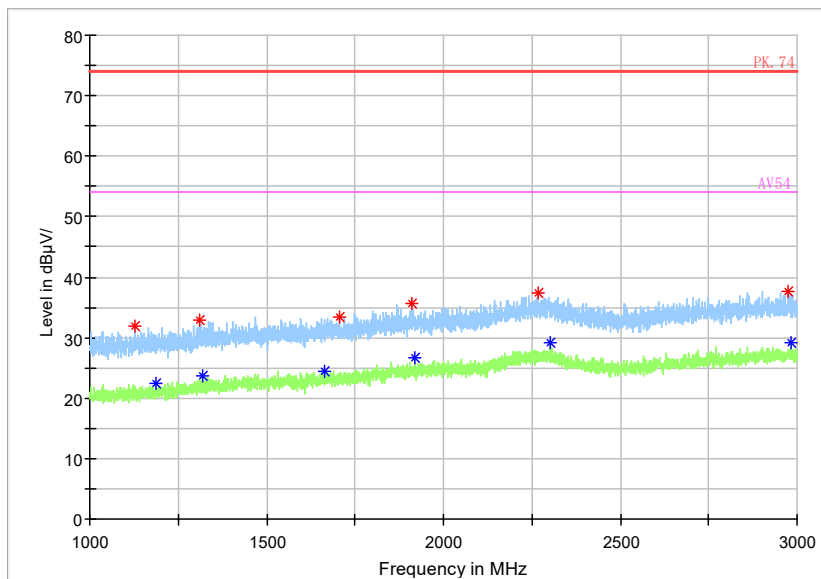

Full Spectrum

Frequency Range: 1GHz -3GHz
 Detector: Av mode and PK mode
 Modulation type: 802.11n(HT40)

Full Spectrum

Frequency Range: 3GHz -6GHz
 Detector: Av mode and PK mode
 Modulation type: 802.11n(HT40)

Full Spectrum

Frequency Range: 6GHz -18GHz
 Detector: Av mode and PK mode
 Modulation type: 802.11n(HT40)

Full Spectrum

◆ Preview Result 2-AVG ◆ Preview Result 1-PK+ * Critical_Freqs AVG
* Critical_Freqs PK+ ◆ Final_Result PK.74 ◆ AV54
◆ Final_Result PK+ ◆ Final_Result AVG

Frequency Range: 18GHz -40GHz
 Detector: Av mode and PK mode
 Modulation type: 802.11n(HT40)

Full Spectrum

Frequency Range: 30MHz -1GHz
 Detector: QP mode
 Test Mode: 802.11ac(VHT40)

Full Spectrum

Frequency Range: 1GHz -3GHz
 Detector: Av mode and PK mode
 Test Mode: 802.11ac(VHT40)