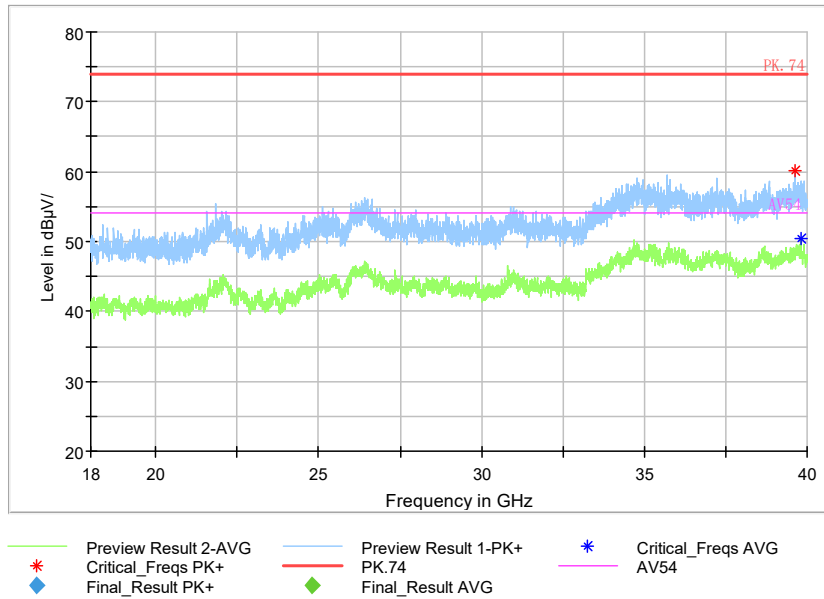

Frequency Range: 18GHz -40GHz
Detector: Av mode and PK mode
Modulation type: 802.11ax(HE20)

Carrier frequency (MHz): 5300
Channel No.:60

Frequency Range: 30MHz -1GHz
Detector: QP mode
Test Mode: 802.11a

Frequency Range: 1GHz -3GHz
Detector: Av mode and PK mode
Modulation type: 802.11a

Full Spectrum

Frequency Range: 3GHz -6GHz
 Detector: Av mode and PK mode
 Modulation type: 802.11a

Full Spectrum

◆ Preview Result 2-AVG ◆ Preview Result 1-PK+ * Critical_Freqs AVG
* Critical_Freqs PK+ — PK.74 — AV54
◆ Final_Result PK+ ◆ Final_Result AVG

Frequency Range: 6GHz -18GHz
 Detector: Av mode and PK mode
 Modulation type: 802.11a

Full Spectrum

Frequency Range: 18GHz -40GHz
 Detector: Av mode and PK mode
 Modulation type: 802.11a

Full Spectrum

Frequency Range: 30MHz -1GHz
 Detector: QP mode
 Test Mode: 802.11n(HT20)