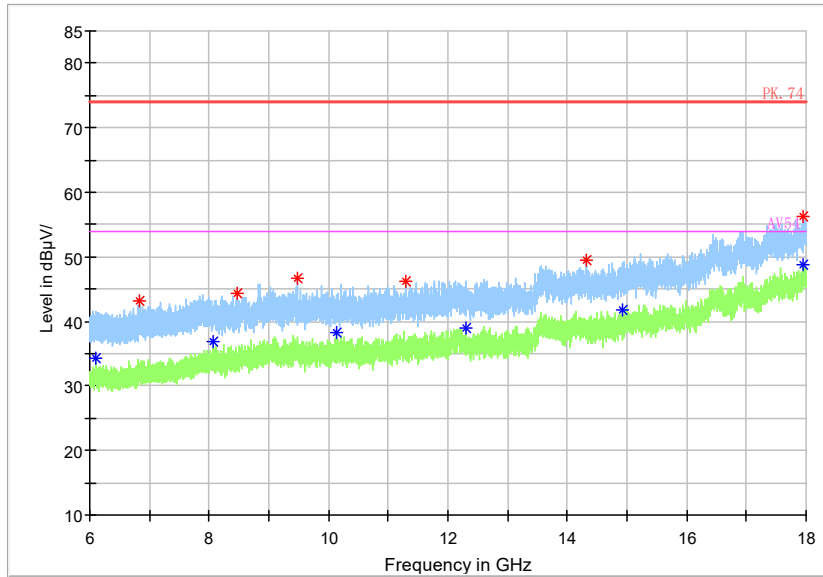

Full Spectrum

Frequency Range: 3GHz -6GHz
Detector: Av mode and PK mode
Test Mode: 802.11ac(VHT80)

Full Spectrum

Frequency Range: 6GHz -18GHz
Detector: Av mode and PK mode
Test Mode: 802.11ac(VHT80)

Full Spectrum

Frequency Range: 18GHz -40GHz
Detector: Av mode and PK mode
Test Mode: 802.11ac(VHT80)

Full Spectrum

Frequency Range: 30MHz -1GHz
Detector: QP mode
Test Mode: 802.11ax(HE80)

Full Spectrum

Frequency Range: 1GHz -3GHz
Detector: Av mode and PK mode
Test Mode: 802.11ax(HE80)

Full Spectrum

Frequency Range: 3GHz -6GHz
Detector: Av mode and PK mode
Test Mode: 802.11ax(HE80)

Full Spectrum

Frequency Range: 6GHz -18GHz
 Detector: Av mode and PK mode
 Test Mode: 802.11ax(HE80)

Full Spectrum