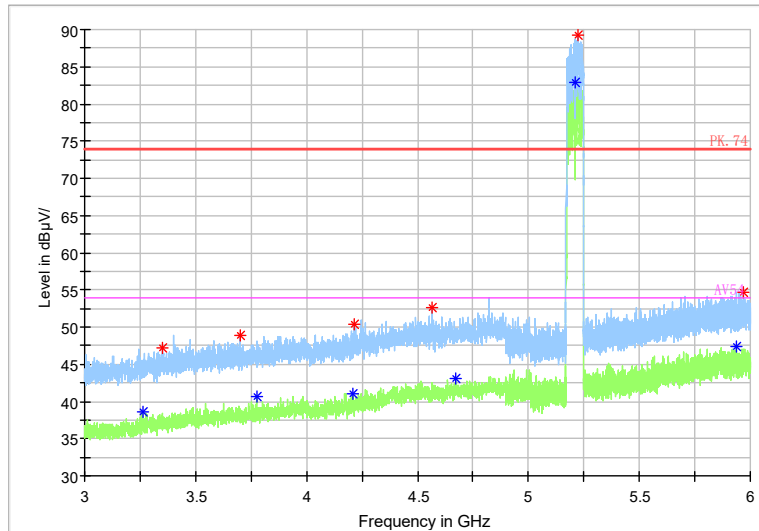

Full Spectrum

Frequency Range: 3GHz -6GHz
Detector: Av mode and PK mode
Test Mode: 802.11ac(VHT80)

Full Spectrum

Frequency Range: 6GHz -18GHz
Detector: Av mode and PK mode
Test Mode: 802.11ac(VHT80)

Full Spectrum

Frequency Range: 18GHz -40GHz
Detector: Av mode and PK mode
Test Mode: 802.11ac(VHT80)

Full Spectrum

Frequency Range: 30MHz -1GHz
Detector: QP mode
Test Mode: 802.11ax(HE80)

Full Spectrum

Frequency Range: 1GHz -3GHz
Detector: Av mode and PK mode
Test Mode: 802.11ax(HE80)

Full Spectrum

Frequency Range: 3GHz -6GHz
Detector: Av mode and PK mode
Test Mode: 802.11ax(HE80)

Full Spectrum

Frequency Range: 6GHz -18GHz
 Detector: Av mode and PK mode
 Test Mode: 802.11ax(HE80)

Full Spectrum