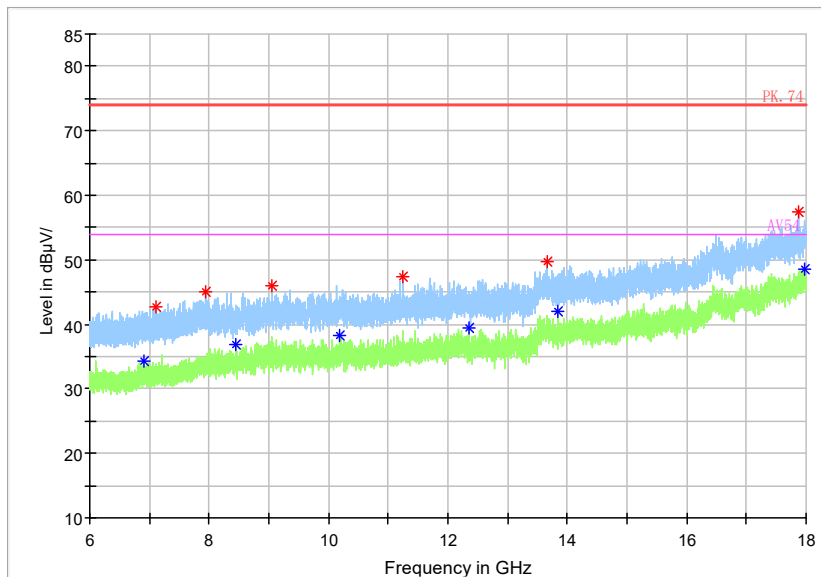

Full Spectrum

Frequency Range: 30MHz -1GHz
Detector: QP mode
Test Mode: 802.11ax(HE40)

Full Spectrum

Frequency Range: 1GHz -3GHz
Detector: Av mode and PK mode
Modulation type: 802.11ax(HE40)

Full Spectrum

Frequency Range: 3GHz -6GHz
 Detector: Av mode and PK mode
 Modulation type: 802.11ax(HE40)

Full Spectrum

Frequency Range: 6GHz -18GHz
 Detector: Av mode and PK mode
 Modulation type: 802.11ax(HE40)

Full Spectrum