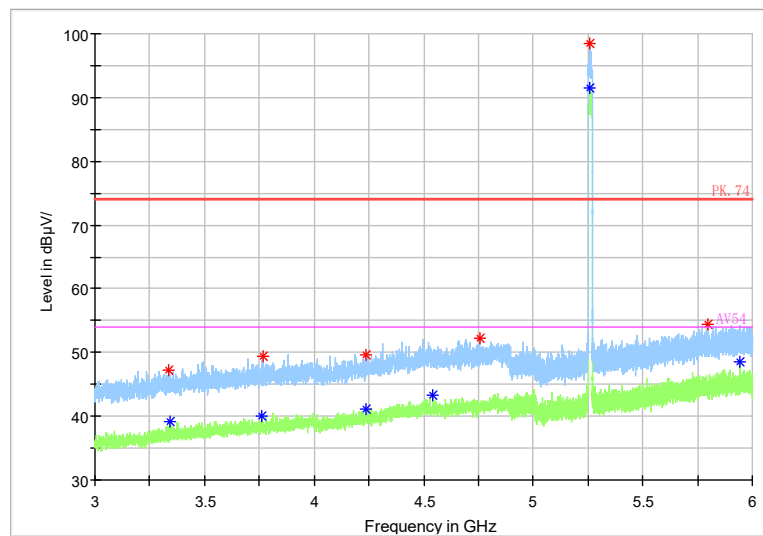

Frequency Range: 3GHz -6GHz
Detector: Av mode and PK mode
Modulation type: 802.11a

Full Spectrum

	Preview Result 2-AVG		Preview Result 1-PK+		Critical_Freqs AVG
	Critical_Freqs PK+		PK.74		AV54
	Final_Result PK+		Final_Result AVG		

Frequency Range: 6GHz -18GHz
Detector: Av mode and PK mode
Modulation type: 802.11a

Full Spectrum

Frequency Range: 18GHz -40GHz
 Detector: Av mode and PK mode
 Modulation type: 802.11a

Full Spectrum

Frequency Range: 30MHz -1GHz
 Detector: QP mode
 Test Mode: 802.11n(HT20)

Full Spectrum

Frequency Range: 1GHz -3GHz
 Detector: Av mode and PK mode
 Modulation type: 802.11n(HT20)

Full Spectrum

Frequency Range: 3GHz -6GHz
 Detector: Av mode and PK mode
 Modulation type: 802.11n(HT20)