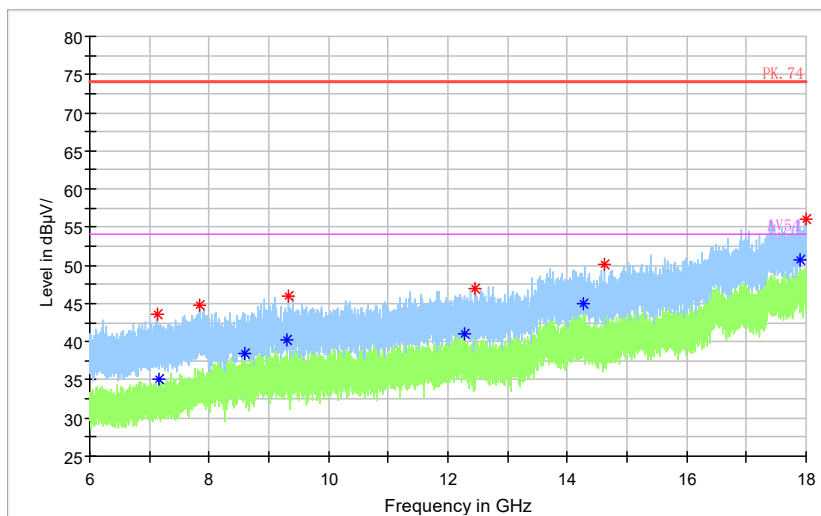

Full Spectrum

Frequency Range: 6GHz -18GHz
Detector: Av mode and PK mode
Modulation type: 802.11ax(HE20)

Full Spectrum

— Preview Result 2-AVG — Preview Result 1-PK+ * Critical_Freqs AVG
* Critical_Freqs PK+ — PK.74 — AV54
◆ Final_Result PK+ ◆ Final_Result AVG

Frequency Range: 18GHz -40GHz
Detector: Av mode and PK mode
Modulation type: 802.11ax(HE20)

Carrier frequency (MHz): 5320
 Channel No.:64

Frequency Range: 30MHz -1GHz
 Detector: QP mode
 Test Mode: 802.11a

Frequency Range: 1GHz -3GHz
 Detector: Av mode and PK mode
 Modulation type: 802.11a

Full Spectrum

Frequency Range: 3GHz -6GHz
 Detector: Av mode and PK mode
 Modulation type: 802.11a

Full Spectrum

- Preview Result 2-AVG
- Preview Result 1-PK+
- Preview Result PK.74
- Preview Result AV54
- * Critical_Freqs PK+
- * Critical_Freqs AVG
- ◆ Final_Result PK+
- ◆ Final_Result AVG