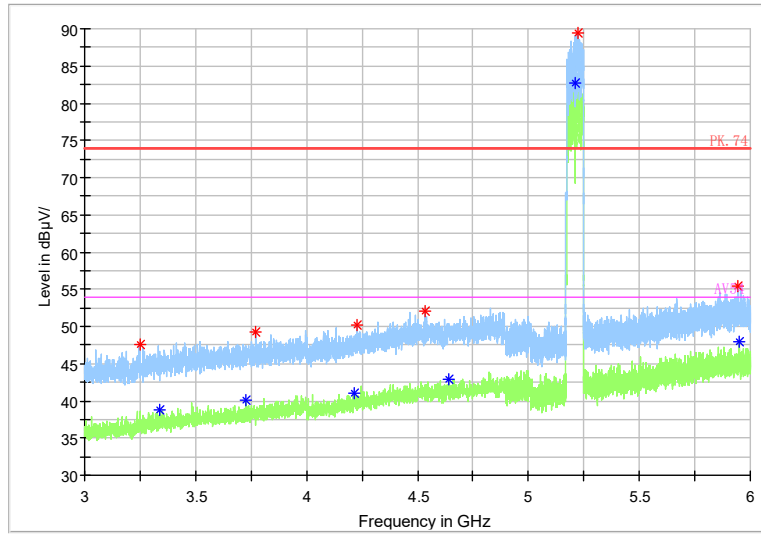

Full Spectrum

- ◆ Preview Result 2-AVG
- ◆ Preview Result 1-PK+
- * Critical_Freqs AVG
- * Critical_Freqs PK+
- ◆ Final_Result PK+
- ◆ Final_Result AVG
- ◆ Critical_Freqs AV54

Frequency Range: 18GHz -40GHz
 Detector: Av mode and PK mode
 Modulation type: 802.11ax(HE40)

Carrier frequency (MHz): 5210
 Channel No.:42

Frequency Range: 30MHz -1GHz
 Detector: QP mode
 Test Mode: 802.11ac(VHT80)

Frequency Range: 1GHz -3GHz
 Detector: Av mode and PK mode
 Test Mode: 802.11ac(VHT80)

Full Spectrum

Frequency Range: 3GHz -6GHz
Detector: Av mode and PK mode
Test Mode: 802.11ac(VHT80)

Full Spectrum

Frequency Range: 6GHz -18GHz
Detector: Av mode and PK mode
Test Mode: 802.11ac(VHT80)

Full Spectrum