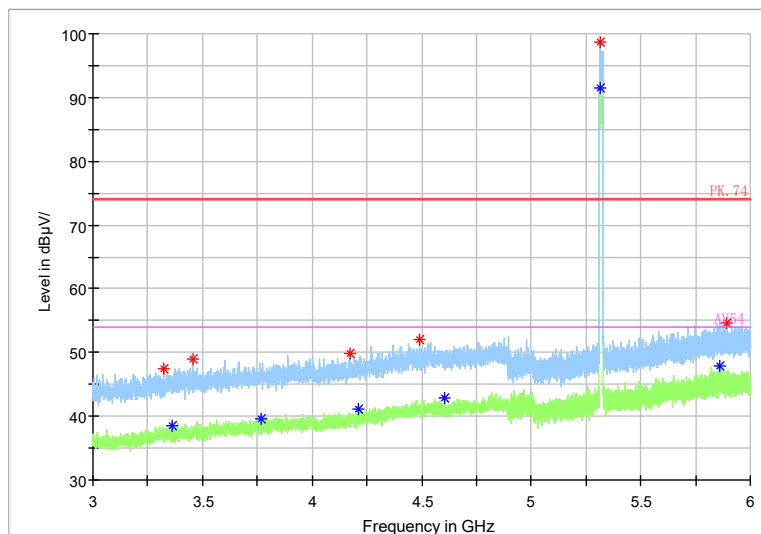

Frequency Range: 1GHz -3GHz
 Detector: Av mode and PK mode
 Test Mode: 802.11ac(VHT20)

Full Spectrum

Frequency Range: 3GHz -6GHz
Detector: Av mode and PK mode
Test Mode: 802.11ac(VHT20)

Full Spectrum

- Preview Result 2-AVG
- Preview Result 1-PK+
- * Critical_Freqs PK+
- PK.74
- Critical_Freqs AVG
- ◆ Final_Result PK+
- ◆ Final_Result AVG
- * AV54

Frequency Range: 6GHz -18GHz
Detector: Av mode and PK mode
Test Mode: 802.11ac(VHT20)

Full Spectrum

Frequency Range: 18GHz -40GHz
Detector: Av mode and PK mode
Test Mode: 802.11ac(VHT20)

Full Spectrum

Frequency Range: 30MHz -1GHz
Detector: QP mode
Test Mode: 802.11ax(HE20)

Full Spectrum

Frequency Range: 1GHz -3GHz
 Detector: Av mode and PK mode
 Test Mode: 802.11ax(HE20)

Full Spectrum

Frequency Range: 3GHz -6GHz
 Detector: Av mode and PK mode
 Test Mode: 802.11ax(HE20)

Full Spectrum