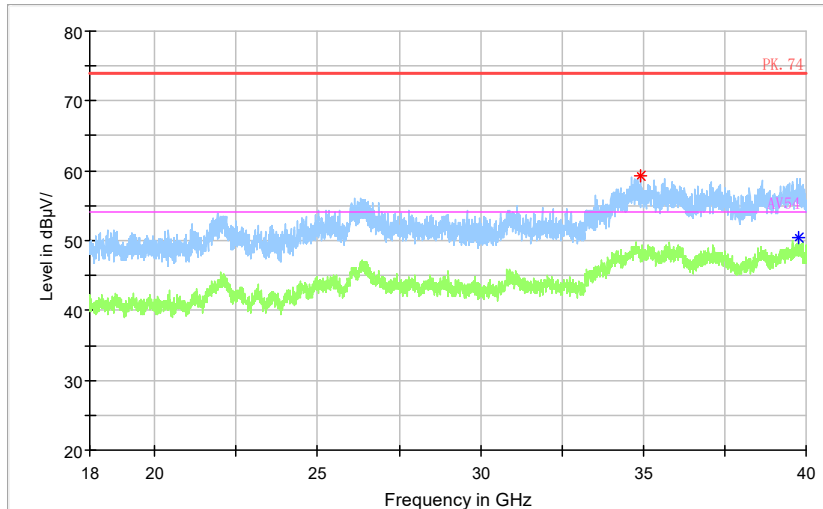

Frequency Range: 6GHz -18GHz
Detector: Av mode and PK mode
Test Mode: 802.11ac(VHT20)

Full Spectrum

Frequency Range: 18GHz -40GHz
 Detector: Av mode and PK mode
 Test Mode: 802.11ac(VHT20)

Full Spectrum

Frequency Range: 30MHz -1GHz
 Detector: QP mode
 Test Mode: 802.11ax(HE20)

Full Spectrum

Frequency Range: 1GHz -3GHz
Detector: Av mode and PK mode
Modulation type: 802.11ax(HE20)

Full Spectrum

Frequency Range: 3GHz -6GHz
Detector: Av mode and PK mode
Modulation type: 802.11ax(HE20)

Full Spectrum

Frequency Range: 6GHz -18GHz
Detector: Av mode and PK mode
Modulation type: 802.11ax(HE20)

Full Spectrum

- * Preview Result 2-AVG
- * Preview Result 1-PK+
- * Critical_Freqs AVG
- * Critical_Freqs PK+
- PK.74
- * AV54
- ◆ Final_Result PK+
- ◆ Final_Result AVG