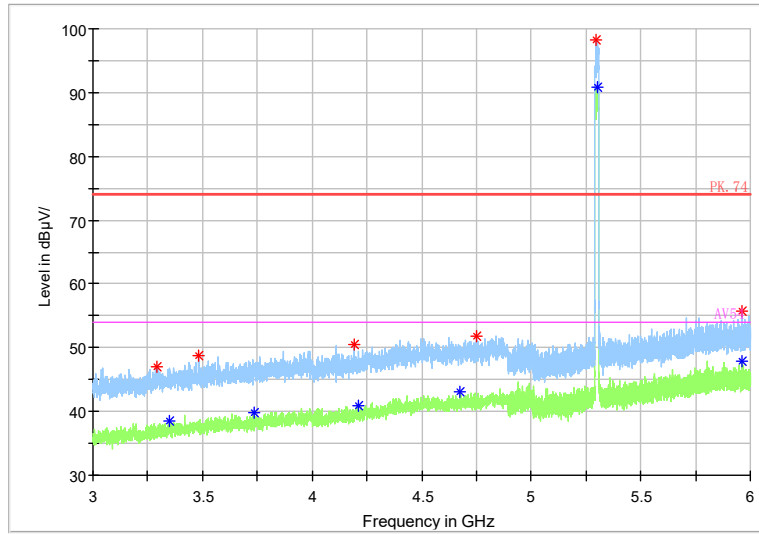

Full Spectrum

◆ Preview Result 2-AVG ◆ Preview Result 1-PK+ * Critical_Freqs AVG
* Critical_Freqs PK+ ◆ Final_Result PK+ ◆ AV54
◆ Final_Result AVG ◆ PK.74

Frequency Range: 18GHz -40GHz
Detector: Av mode and PK mode
Modulation type: 802.11n(HT20)

Full Spectrum

Frequency Range: 30MHz -1GHz
 Detector: QP mode
 Test Mode: 802.11ac(VHT20)

Full Spectrum

— Preview Result 2-AVG — Preview Result 1-PK+ * Critical_Freqs AVG
* Critical_Freqs PK+ — PK.74 — AV54
◆ Final_Result PK+ ◆ Final_Result AVG

Frequency Range: 1GHz -3GHz
 Detector: Av mode and PK mode
 Test Mode: 802.11ac(VHT20)

Full Spectrum

Frequency Range: 3GHz -6GHz
Detector: Av mode and PK mode
Test Mode: 802.11ac(VHT20)

Full Spectrum

	Preview Result 2-AVG		Preview Result 1-PK+		Critical_Freqs AVG
	Critical_Freqs PK+		PK.74		AV54
	Final_Result PK+		Final_Result AVG		