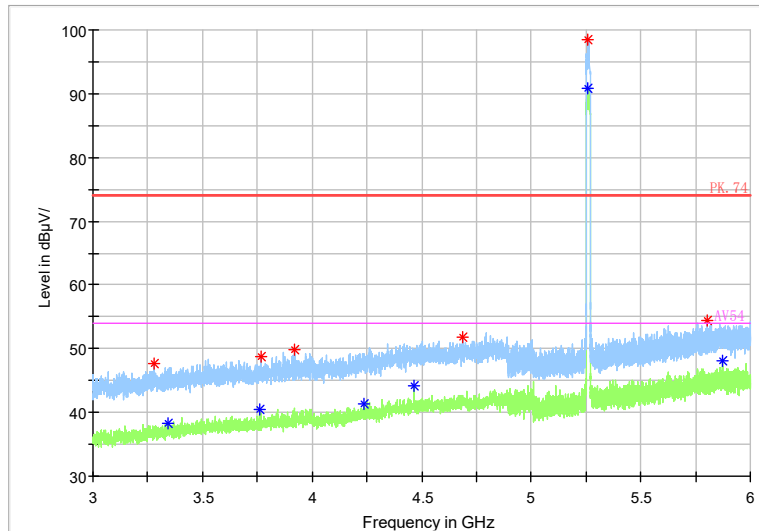

Frequency Range: 1GHz -3GHz
 Detector: Av mode and PK mode
 Test Mode: 802.11ac(VHT20)

Full Spectrum

Frequency Range: 3GHz -6GHz
Detector: Av mode and PK mode
Test Mode: 802.11ac(VHT20)

Full Spectrum

	Preview Result 2-AVG		Preview Result 1-PK+		Critical_Freqs AVG
	Critical_Freqs PK+		PK.74		AV54
	Final_Result PK+		Final_Result AVG		

Frequency Range: 6GHz -18GHz
Detector: Av mode and PK mode
Test Mode: 802.11ac(VHT20)

Full Spectrum

Frequency Range: 18GHz -40GHz
 Detector: Av mode and PK mode
 Test Mode: 802.11ac(VHT20)

Full Spectrum

Frequency Range: 30MHz -1GHz
 Detector: QP mode
 Test Mode: 802.11ax(HE20)

Full Spectrum

Frequency Range: 1GHz -3GHz
Detector: Av mode and PK mode
Modulation type: 802.11ax(HE20)

Full Spectrum

Frequency Range: 3GHz -6GHz
Detector: Av mode and PK mode
Modulation type: 802.11ax(HE20)