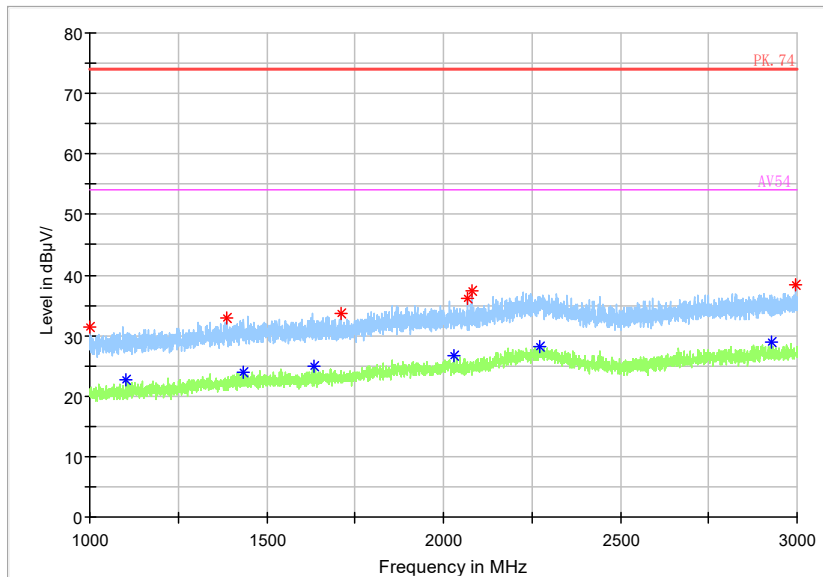

Frequency Range: 18GHz -40GHz
 Detector: Av mode and PK mode
 Modulation type: 802.11ax(HE40)

Carrier frequency (MHz): 5230
 Channel No.:46

Full Spectrum

Frequency Range: 30MHz -1GHz
 Detector: QP mode
 Test Mode: 802.11n(HT40)

Full Spectrum

Frequency Range: 1GHz -3GHz
 Detector: Av mode and PK mode
 Modulation type: 802.11n(HT40)

Full Spectrum

Frequency Range: 3GHz -6GHz
 Detector: Av mode and PK mode
 Modulation type: 802.11n(HT40)