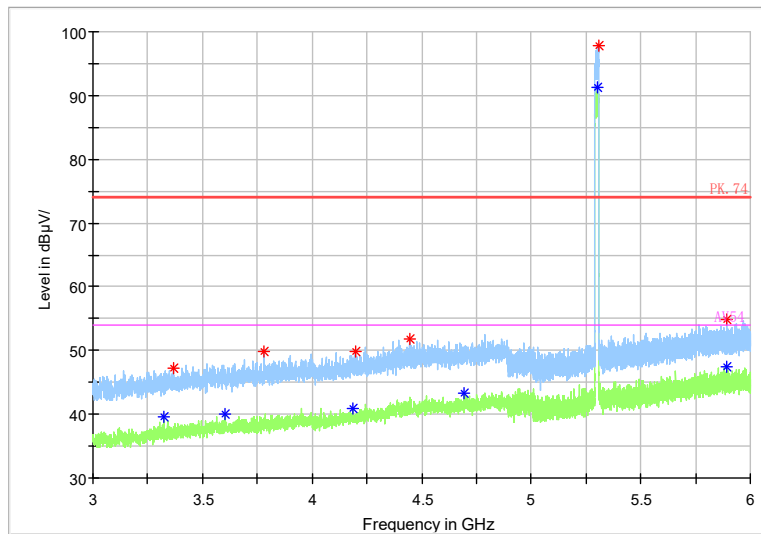

Frequency Range: 1GHz -3GHz
 Detector: Av mode and PK mode
 Test Mode: 802.11ac(VHT20)

Full Spectrum

Frequency Range: 3GHz -6GHz
Detector: Av mode and PK mode
Test Mode: 802.11ac(VHT20)

Full Spectrum

	Preview Result 2-AVG		Preview Result 1-PK+		Critical_Freqs AVG
	Critical_Freqs PK+		PK.74		AV54
	Final_Result PK+		Final_Result AVG		

Frequency Range: 6GHz -18GHz
Detector: Av mode and PK mode
Test Mode: 802.11ac(VHT20)

Full Spectrum

Frequency Range: 18GHz -40GHz
 Detector: Av mode and PK mode
 Test Mode: 802.11ac(VHT20)

Full Spectrum

Frequency Range: 30MHz -1GHz
 Detector: QP mode
 Test Mode: 802.11ax(HE20)

Full Spectrum

Frequency Range: 1GHz -3GHz
 Detector: Av mode and PK mode
 Modulation type: 802.11ax(HE20)

Full Spectrum

Frequency Range: 3GHz -6GHz
 Detector: Av mode and PK mode
 Modulation type: 802.11ax(HE20)