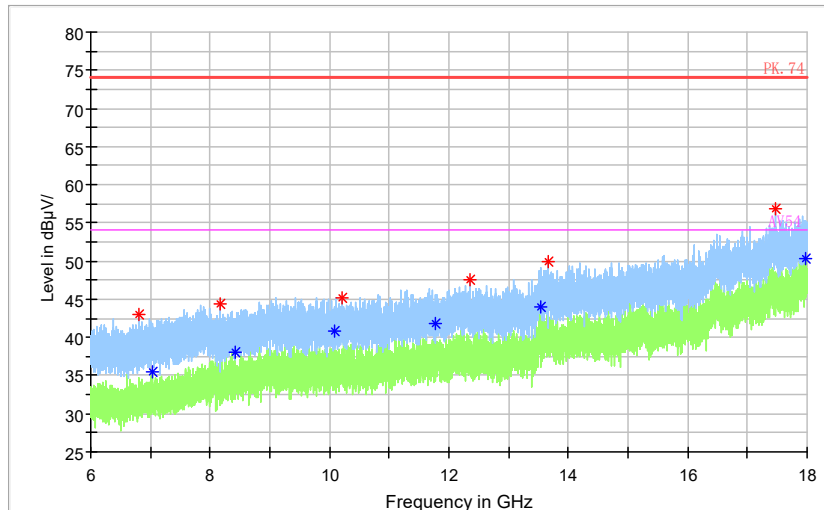

Frequency Range: 6GHz -18GHz
 Detector: Av mode and PK mode
 Modulation type: 802.11a

Full Spectrum

Frequency Range: 18GHz -40GHz
Detector: Av mode and PK mode
Modulation type: 802.11a

Full Spectrum

Frequency Range: 30MHz -1GHz
Detector: QP mode
Test Mode: 802.11n(HT20)

Full Spectrum

Frequency Range: 1GHz -3GHz
Detector: Av mode and PK mode
Modulation type: 802.11n(HT20)

Full Spectrum

Frequency Range: 3GHz -6GHz
Detector: Av mode and PK mode
Modulation type: 802.11n(HT20)

Full Spectrum

— Preview Result 2-AVG — Preview Result 1-PK+ * Critical_Freqs AVG
* Critical_Freqs PK+ — PK.74 — AV54
◆ Final_Result PK+ ◆ Final_Result AVG

Frequency Range: 6GHz -18GHz
 Detector: Av mode and PK mode
 Modulation type: 802.11n(HT20)