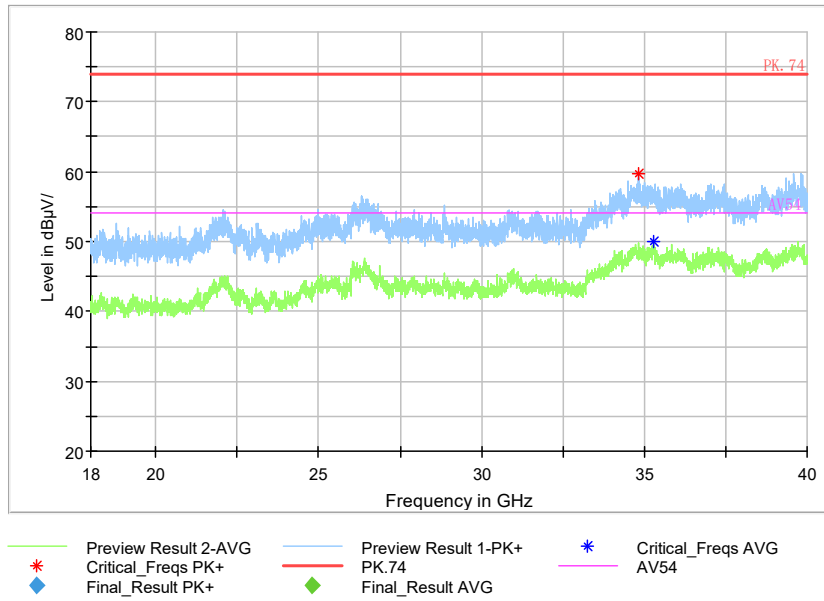

Frequency Range: 18GHz -40GHz
Detector: Av mode and PK mode
Modulation type: 802.11ax(HE20)

Carrier frequency (MHz): 5320
 Channel No.:64

Frequency Range: 30MHz -1GHz
 Detector: QP mode
 Test Mode: 802.11a

Frequency Range: 1GHz -3GHz
 Detector: Av mode and PK mode
 Modulation type: 802.11a

Full Spectrum

Frequency Range: 3GHz -6GHz
 Detector: Av mode and PK mode
 Modulation type: 802.11a

Full Spectrum

- Preview Result 2-AVG
- Preview Result 1-PK+
- Preview Result PK.74
- Preview Result AV54
- * Critical_Freqs PK+
- * Critical_Freqs AVG
- ◆ Final_Result PK+
- ◆ Final_Result AVG

Frequency Range: 6GHz -18GHz
 Detector: Av mode and PK mode
 Modulation type: 802.11a

Full Spectrum

Frequency Range: 18GHz -40GHz
Detector: Av mode and PK mode
Modulation type: 802.11a

Full Spectrum

Frequency Range: 30MHz -1GHz
Detector: QP mode
Test Mode: 802.11n(HT20)

Full Spectrum

Frequency Range: 1GHz -3GHz
Detector: Av mode and PK mode
Modulation type: 802.11n(HT20)

Full Spectrum

Frequency Range: 3GHz -6GHz
Detector: Av mode and PK mode
Modulation type: 802.11n(HT20)