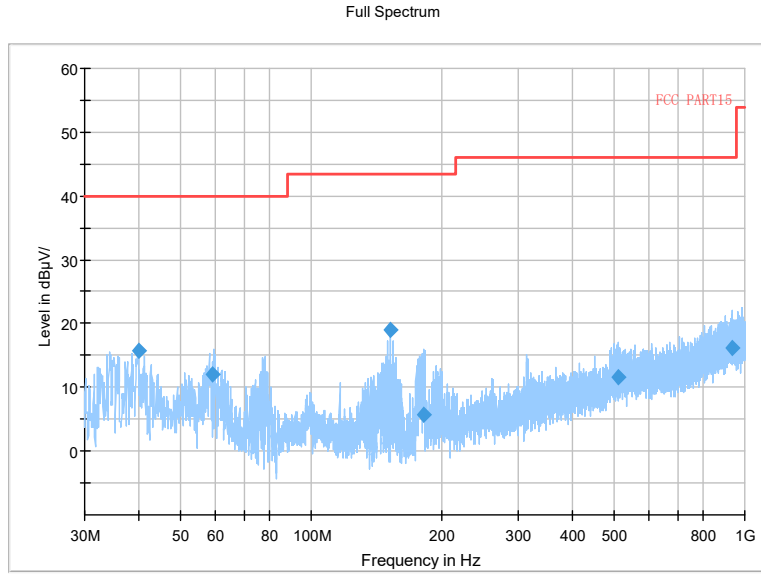

Full Spectrum

Frequency Range: 1GHz -3GHz
 Detector: Av mode and PK mode
 Test Mode: 802.11ax(HE20)

Full Spectrum

Frequency Range: 3GHz -6GHz
 Detector: Av mode and PK mode
 Test Mode: 802.11ax(HE20)

Full Spectrum

Frequency Range: 6GHz -18GHz
Detector: Av mode and PK mode
Test Mode: 802.11ax(HE20)

Full Spectrum

- * Preview Result 2-AVG
- * Preview Result 1-PK+
- * Critical_Freqs AVG
- * Critical_Freqs PK+
- PK.74
- AV54
- ◆ Final_Result PK+
- ◆ Final_Result AVG

Frequency Range: 18GHz -40GHz
Detector: Av mode and PK mode
Test Mode: 802.11ax(HE20)

Carrier frequency (MHz): 5270
 Channel No.:54

Frequency Range: 30MHz -1GHz
 Detector: QP mode
 Test Mode: 802.11n(HT40)