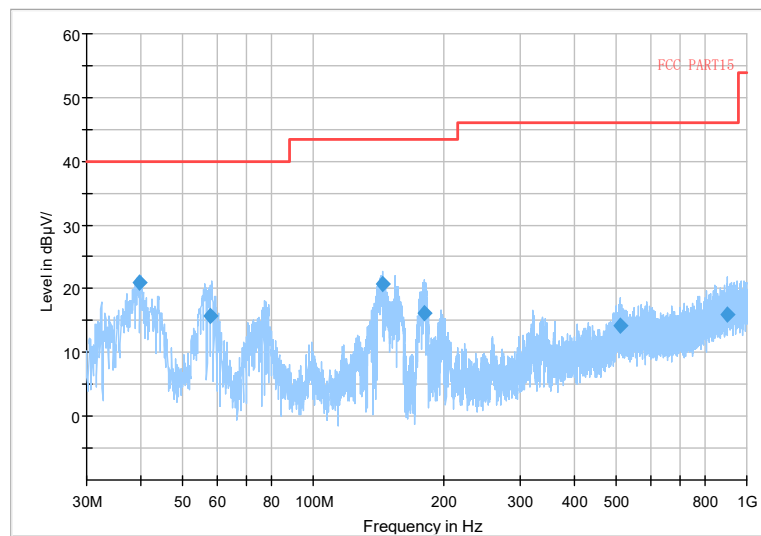

Frequency Range: 1GHz -3GHz
 Detector: Av mode and PK mode
 Test Mode: 802.11ac(VHT20)

Full Spectrum

Frequency Range: 3GHz -6GHz
Detector: Av mode and PK mode
Test Mode: 802.11ac(VHT20)

Full Spectrum

	Preview Result 2-AVG		Preview Result 1-PK+		Critical_Freqs AVG
	Critical_Freqs PK+		PK.74		AV54
	Final_Result PK+		Final_Result AVG		

Frequency Range: 6GHz -18GHz
Detector: Av mode and PK mode
Test Mode: 802.11ac(VHT20)

Full Spectrum

Frequency Range: 18GHz -40GHz
 Detector: Av mode and PK mode
 Test Mode: 802.11ac(VHT20)

Full Spectrum

Frequency Range: 30MHz -1GHz
 Detector: QP mode
 Test Mode: 802.11ax(HE20)