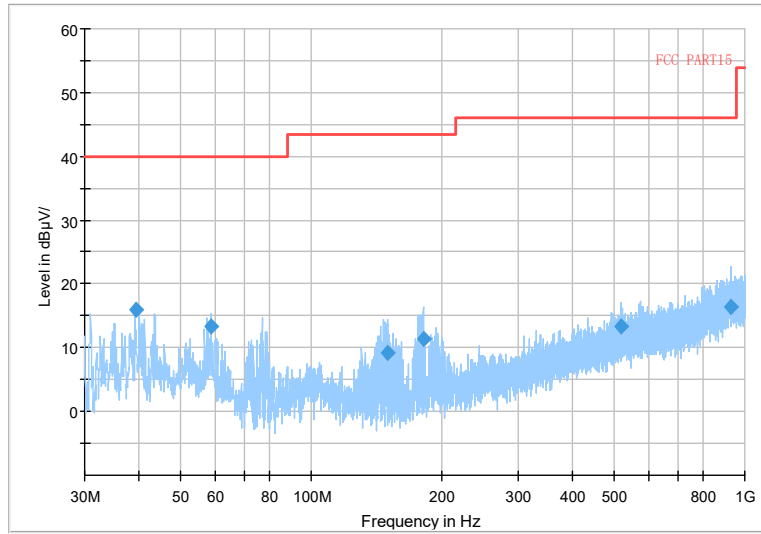

Full Spectrum

Frequency Range: 30MHz -1GHz
Detector: QP mode
Test Mode: 802.11ac(VHT20)