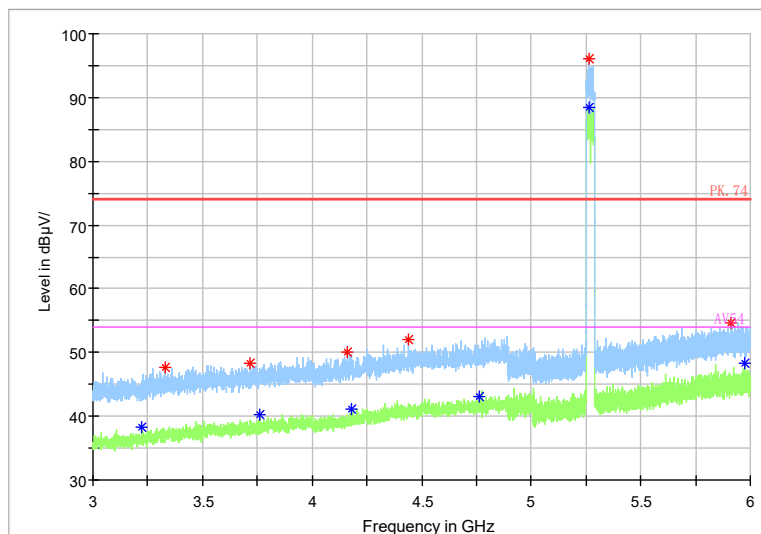

Full Spectrum

Frequency Range: 3GHz -6GHz
Detector: Av mode and PK mode
Test Mode: 802.11ac(VHT40)

Full Spectrum

Frequency Range: 6GHz -18GHz
Detector: Av mode and PK mode
Test Mode: 802.11ac(VHT40)

Full Spectrum

Frequency Range: 18GHz -40GHz
Detector: Av mode and PK mode
Test Mode: 802.11ac(VHT40)

Full Spectrum

Frequency Range: 30MHz -1GHz
Detector: QP mode
Test Mode: 802.11ax(HE40)

Full Spectrum

Frequency Range: 1GHz -3GHz
 Detector: Av mode and PK mode
 Modulation type: 802.11ax(HE40)

Full Spectrum

Frequency Range: 3GHz -6GHz
 Detector: Av mode and PK mode
 Modulation type: 802.11ax(HE40)

Full Spectrum

Frequency Range: 6GHz -18GHz
 Detector: Av mode and PK mode
 Modulation type: 802.11ax(HE40)