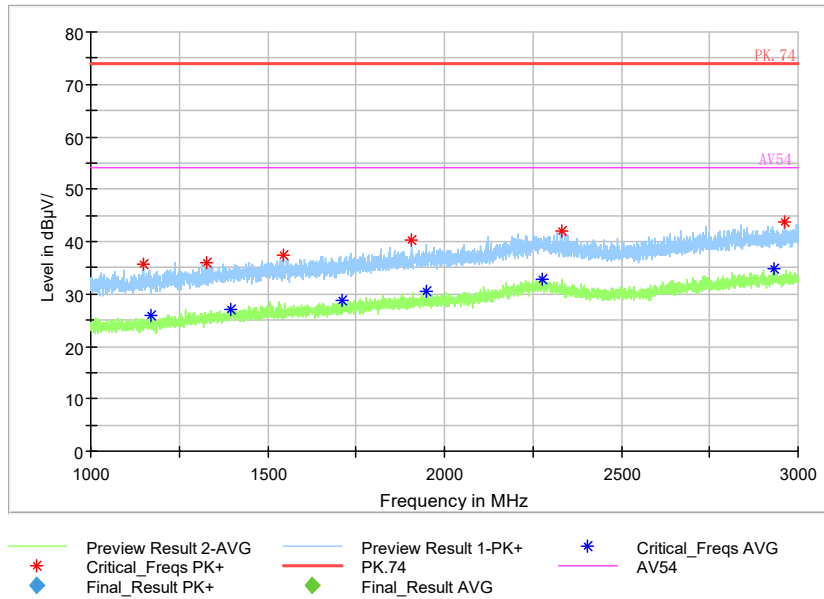

Frequency Range: 3GHz -6GHz
Detector: Av mode and PK mode
Modulation type: 802.11a

Full Spectrum

	Preview Result 2-AVG		Preview Result 1-PK+		Critical_Freqs AVG
	Critical_Freqs PK+		PK.74		AV54
	Final_Result PK+		Final_Result AVG		

Frequency Range: 6GHz -18GHz
Detector: Av mode and PK mode
Modulation type: 802.11a

Full Spectrum

Frequency Range: 18GHz -40GHz
 Detector: Av mode and PK mode
 Modulation type: 802.11a

Full Spectrum

Frequency Range: 30MHz -1GHz
 Detector: QP mode
 Test Mode: 802.11n(HT20)

Full Spectrum

Frequency Range: 1GHz -3GHz
 Detector: Av mode and PK mode
 Modulation type: 802.11n(HT20)

Full Spectrum

Frequency Range: 3GHz -6GHz
 Detector: Av mode and PK mode
 Modulation type: 802.11n(HT20)