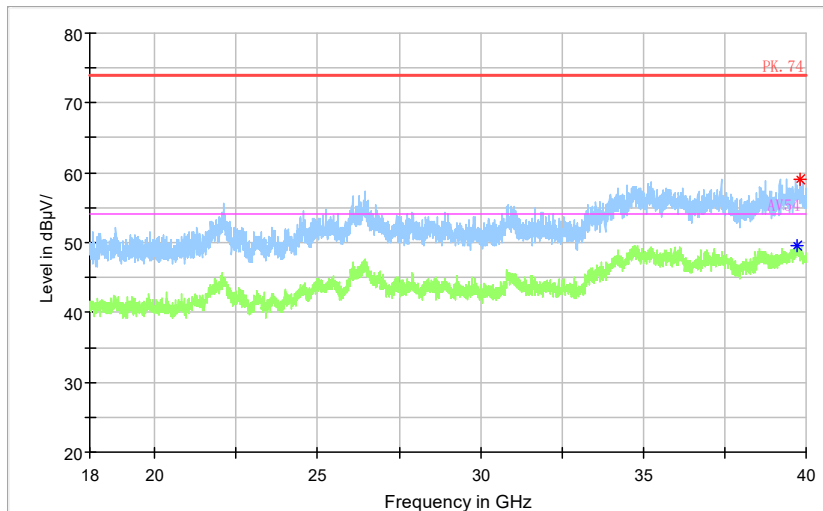

Frequency Range: 6GHz -18GHz
Detector: Av mode and PK mode
Test Mode: 802.11ac(VHT20)

Full Spectrum

Frequency Range: 18GHz -40GHz
 Detector: Av mode and PK mode
 Test Mode: 802.11ac(VHT20)

Full Spectrum

Frequency Range: 30MHz -1GHz
 Detector: QP mode
 Test Mode: 802.11ax(HE20)

Full Spectrum

Frequency Range: 1GHz -3GHz
 Detector: Av mode and PK mode
 Modulation type: 802.11ax(HE20)

Full Spectrum

Frequency Range: 3GHz -6GHz
 Detector: Av mode and PK mode
 Modulation type: 802.11ax(HE20)

Full Spectrum

Frequency Range: 6GHz -18GHz
Detector: Av mode and PK mode
Modulation type: 802.11ax(HE20)

Full Spectrum

— Preview Result 2-AVG — Preview Result 1-PK+ * Critical_Freqs AVG
* Critical_Freqs PK+ — PK.74 — AV54
◆ Final_Result PK+ ◆ Final_Result AVG