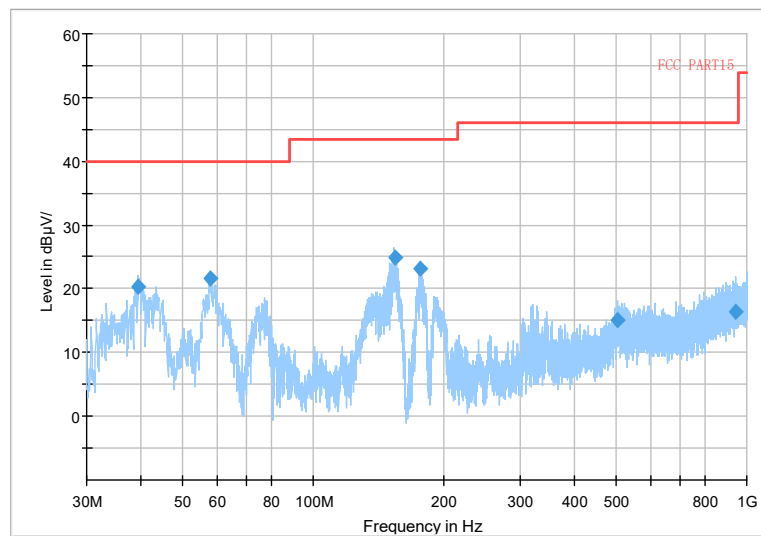

Full Spectrum

Frequency Range: 3GHz -6GHz
Detector: Av mode and PK mode
Test Mode: 802.11ac(VHT40)

Full Spectrum

Frequency Range: 6GHz -18GHz
Detector: Av mode and PK mode
Test Mode: 802.11ac(VHT40)

Full Spectrum

Frequency Range: 18GHz -40GHz
Detector: Av mode and PK mode
Test Mode: 802.11ac(VHT40)

Full Spectrum

Frequency Range: 30MHz -1GHz
Detector: QP mode
Test Mode: 802.11ax(HE40)

Full Spectrum

Frequency Range: 1GHz -3GHz
 Detector: Av mode and PK mode
 Modulation type: 802.11ax(HE40)