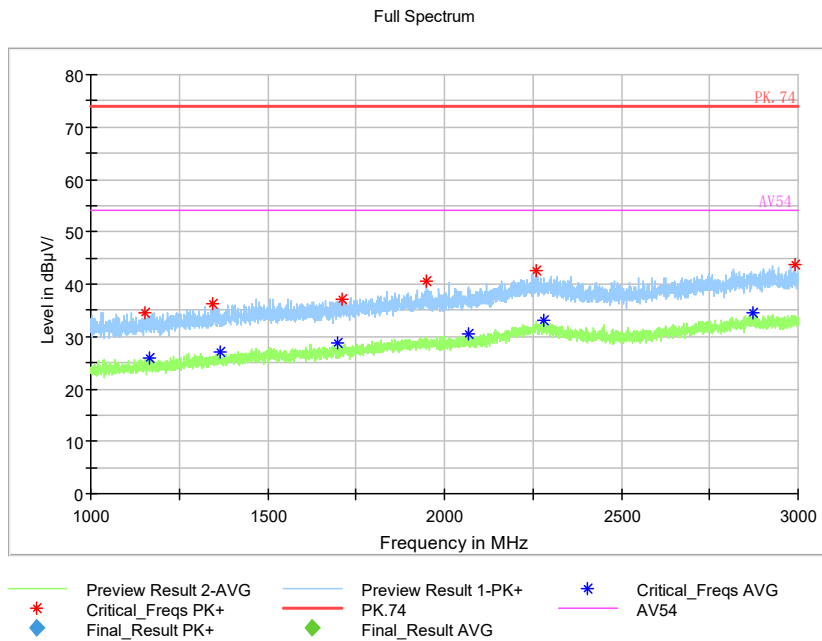

Frequency Range: 1GHz -3GHz
Detector: Av mode and PK mode
Modulation type: 802.11a