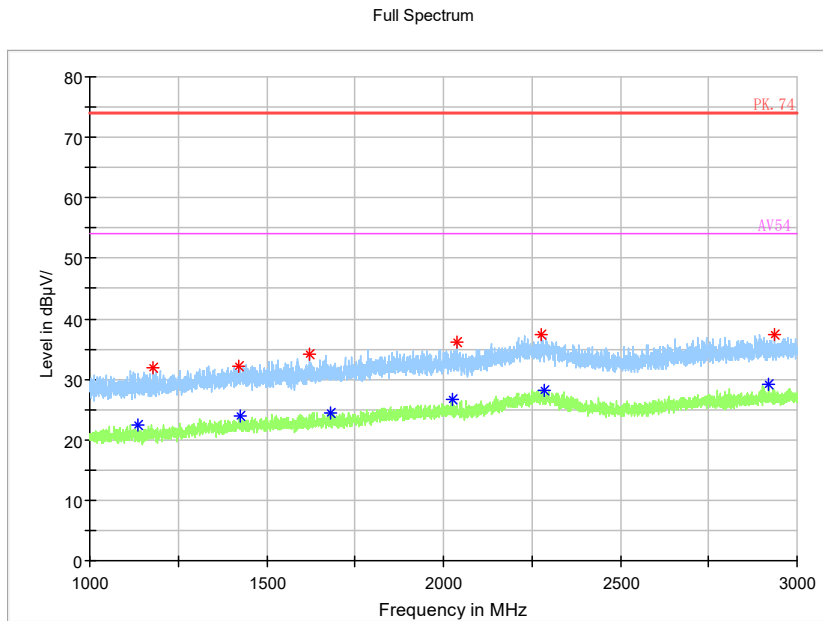

Frequency Range: 1GHz -3GHz
Detector: Av mode and PK mode
Test Mode: 802.11ac(VHT80)