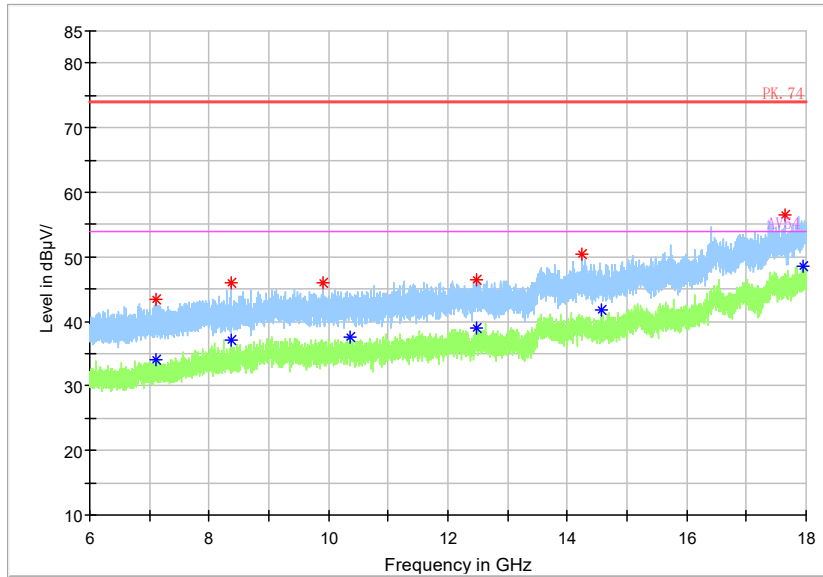

Full Spectrum

Frequency Range: 1GHz -3GHz
 Detector: Av mode and PK mode
 Modulation type: 802.11n(HT40)

Full Spectrum

Frequency Range: 3GHz -6GHz
 Detector: Av mode and PK mode
 Modulation type: 802.11n(HT40)

Full Spectrum

Frequency Range: 6GHz -18GHz
 Detector: Av mode and PK mode
 Modulation type: 802.11n(HT40)

Full Spectrum

◆ Preview Result 2-AVG ◆ Preview Result 1-PK+ * Critical_Freqs AVG
* Critical_Freqs PK+ ◆ Final_Result PK.74 ◆ AV54
◆ Final_Result PK+ ◆ Final_Result AVG