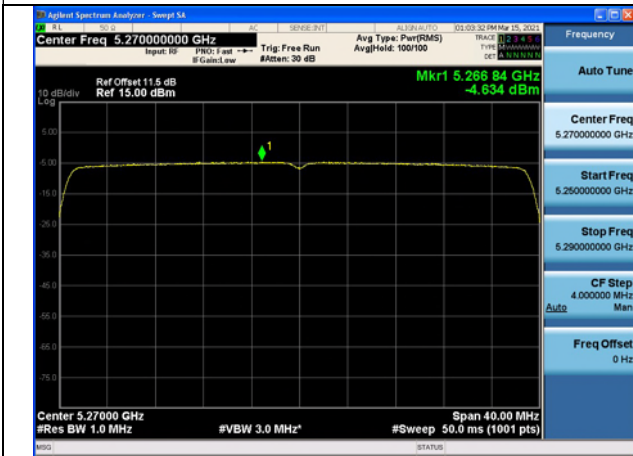

Test Mode:802.11ax HE40 Ant8