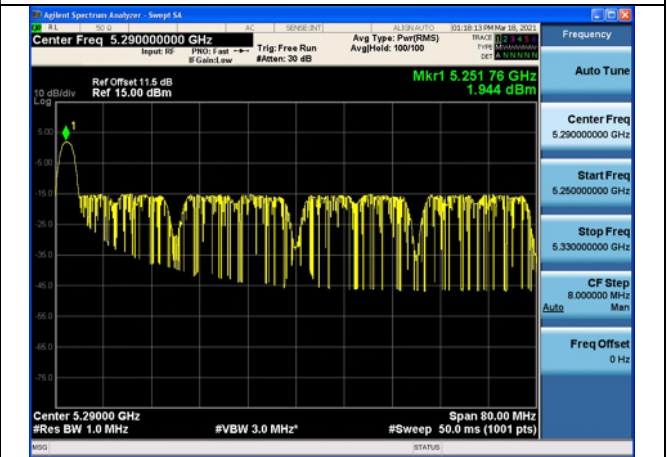

Test Mode:802.11ax HE80 Ant8