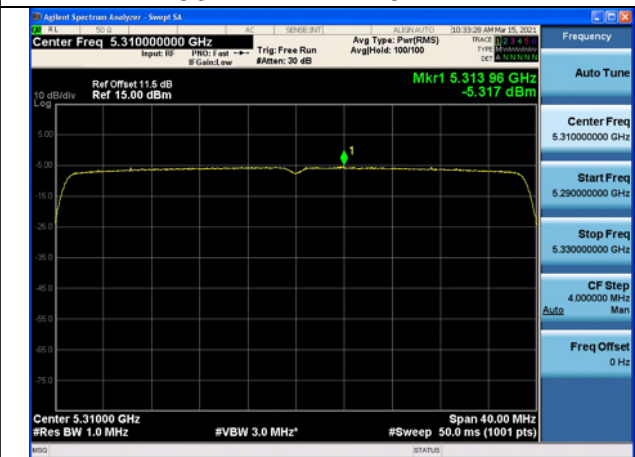

Test Mode:802.11ax HE40(484T)

Carrier frequency (MHz)	Correction Factor(dB)	Ant	Power Density (dBm)
5270	0.02	Ant7	-5.335
		Ant8	-4.614
		Ant7+Ant8	-1.949
5310		Ant7	-5.297
		Ant8	-4.818
		Ant7+Ant8	-2.041

Test Mode:802.11ax HE40 Ant7

Test Mode:802.11ax HE40 Ant7

Test Mode:802.11ax HE40 Ant8

Test Mode:802.11ax HE40 Ant8

Test Mode:802.11ax HE80(26T)

Carrier frequency (MHz)	Correction Factor(dB)	Ant	Power Density (dBm)
5290	0.02	Ant7	2.687
		Ant8	1.964
		Ant7+Ant8	5.351