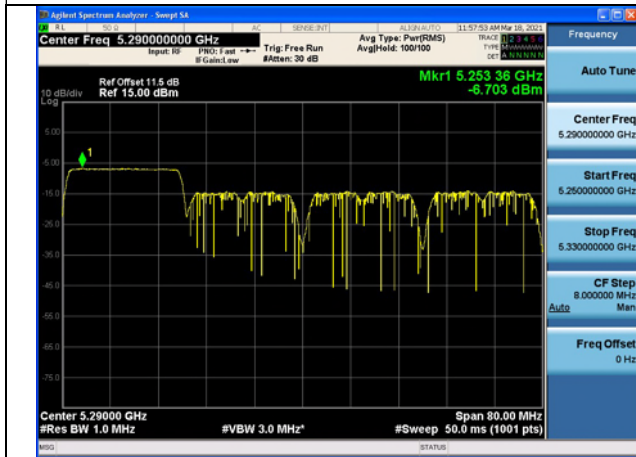

Test Mode:802.11ax HE80(242T)

Carrier frequency (MHz)	Correction Factor(dB)	Ant	Power Density (dBm)
5290	0.02	Ant7	-6.683
		Ant8	-7.455
		Ant7+Ant8	-4.042

Test Mode:802.11ax HE80 Ant7