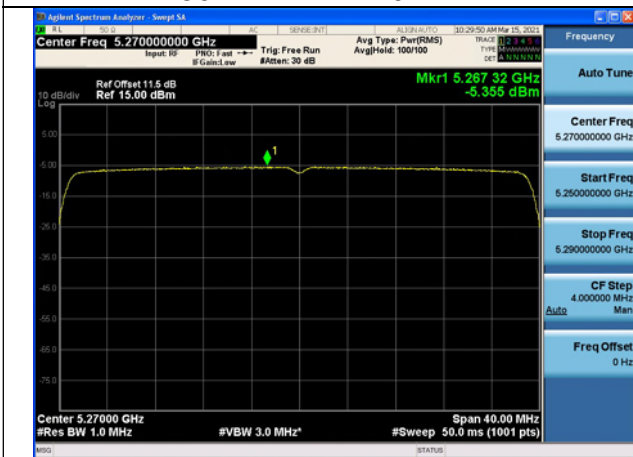

Test Mode:802.11ax HE40(484T)

Carrier frequency (MHz)	Correction Factor(dB)	Ant	Power Density (dBm)
5270	0.02	Ant7	-5.335
		Ant8	-4.614
		Ant7+Ant8	-1.949
5310		Ant7	-5.297
		Ant8	-4.818
		Ant7+Ant8	-2.041

Test Mode:802.11ax HE40 Ant7