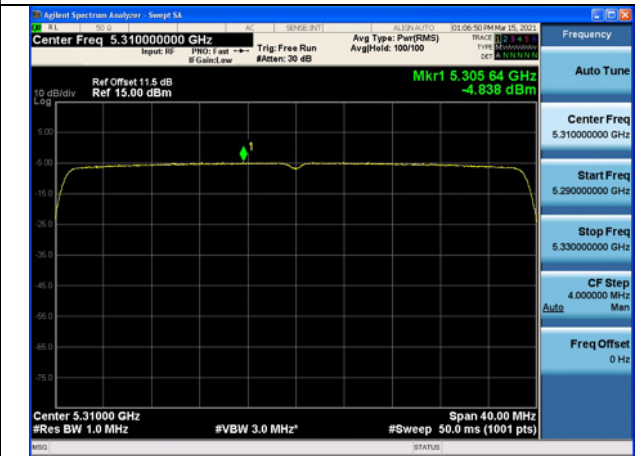

Test Mode:802.11ax HE40 Ant7

Test Mode:802.11ax HE40 Ant7

Test Mode:802.11ax HE40 Ant8

Test Mode:802.11ax HE40 Ant8

Test Mode:802.11ax HE80(26T)

Carrier frequency (MHz)	Correction Factor(dB)	Ant	Power Density (dBm)
5290	0.02	Ant7	2.687
		Ant8	1.964
		Ant7+Ant8	5.351

Test Mode:802.11ax HE80 Ant7

Test Mode:802.11ax HE80 Ant8

Test Mode:802.11ax HE80(52T)

Carrier frequency (MHz)	Correction Factor(dB)	Ant	Power Density (dBm)
5290	0.02	Ant7	-0.089
		Ant8	-1.037
		Ant7+Ant8	2.473