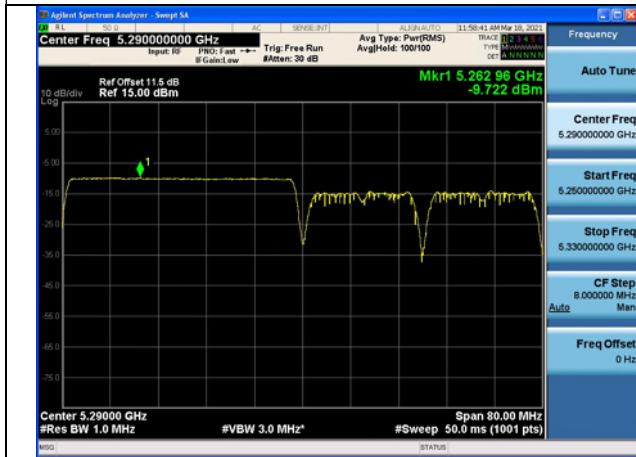

Test Mode:802.11ax HE80(484T)

Carrier frequency (MHz)	Correction Factor(dB)	Ant	Power Density (dBm)
5290	0.02	Ant7	-9.702
		Ant8	-10.286
		Ant7+Ant8	-6.974

Test Mode:802.11ax HE80 Ant7