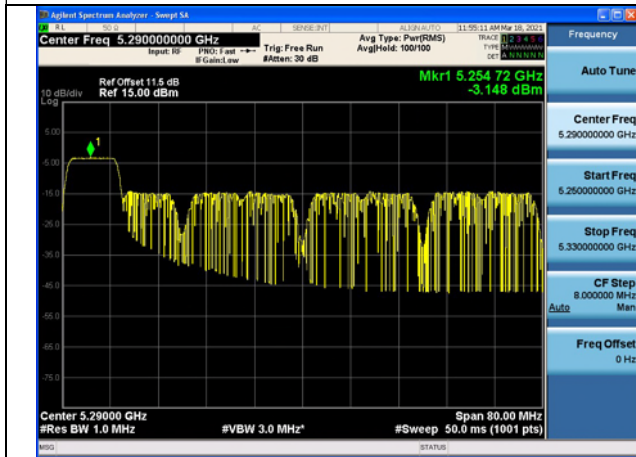

Test Mode:802.11ax HE80(106T)

Carrier frequency (MHz)	Correction Factor(dB)	Ant	Power Density (dBm)
5290	0.02	Ant7	-3.128
		Ant8	-4.030
		Ant7+Ant8	-0.545

Test Mode:802.11ax HE80 Ant7