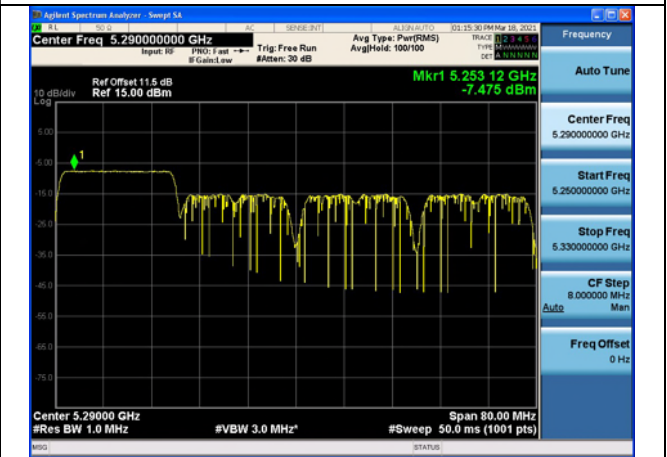

Test Mode:802.11ax HE80 Ant8