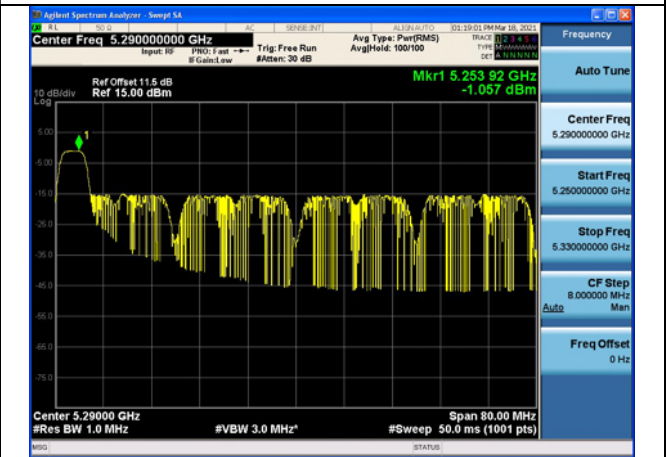

Test Mode:802.11ax HE80 Ant8