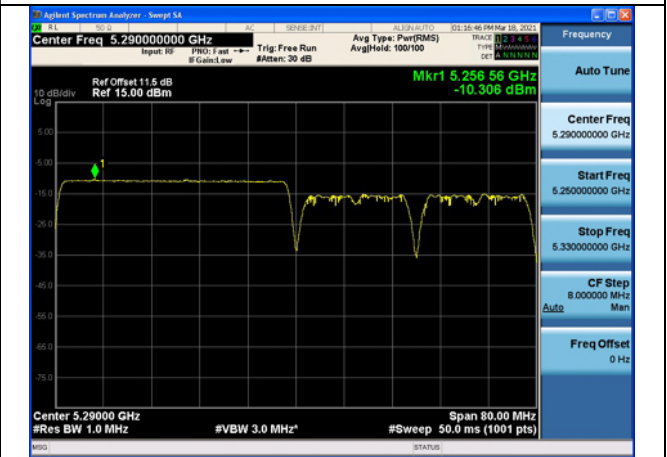

Test Mode:802.11ax HE80 Ant8