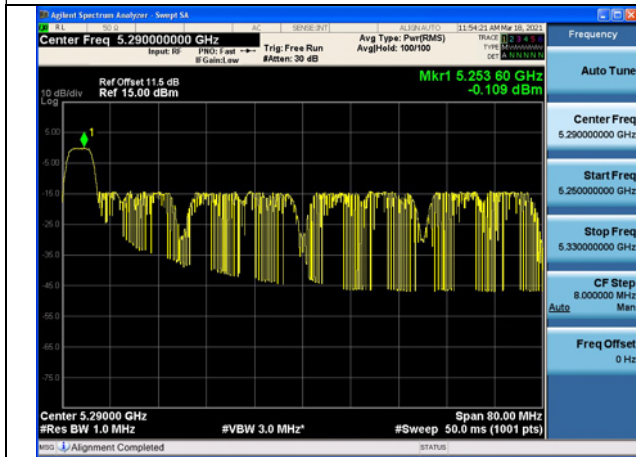

Test Mode:802.11ax HE80(52T)

Carrier frequency (MHz)	Correction Factor(dB)	Ant	Power Density (dBm)
5290	0.02	Ant7	-0.089
		Ant8	-1.037
		Ant7+Ant8	2.473

Test Mode:802.11ax HE80 Ant7