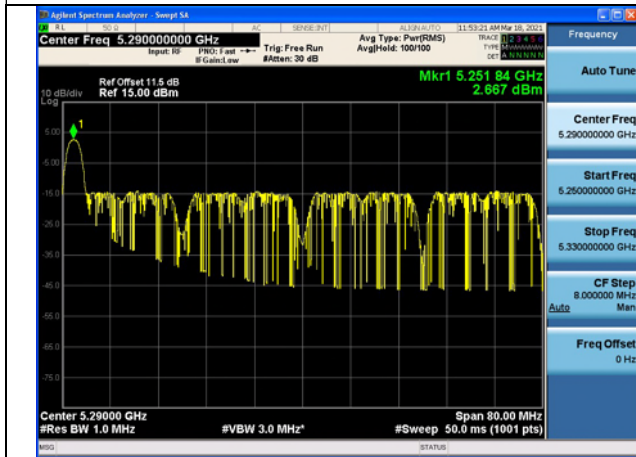

Test Mode:802.11ax HE80(26T)

Carrier frequency (MHz)	Correction Factor(dB)	Ant	Power Density (dBm)
5290	0.02	Ant7	2.687
		Ant8	1.964
		Ant7+Ant8	5.351

Test Mode:802.11ax HE80 Ant7