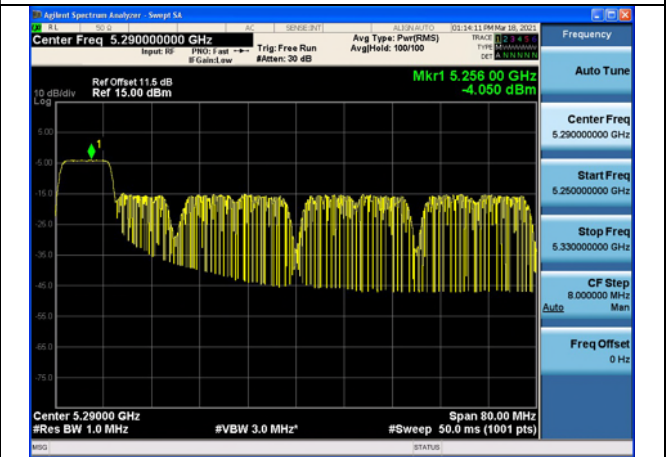

Test Mode:802.11ax HE80 Ant8