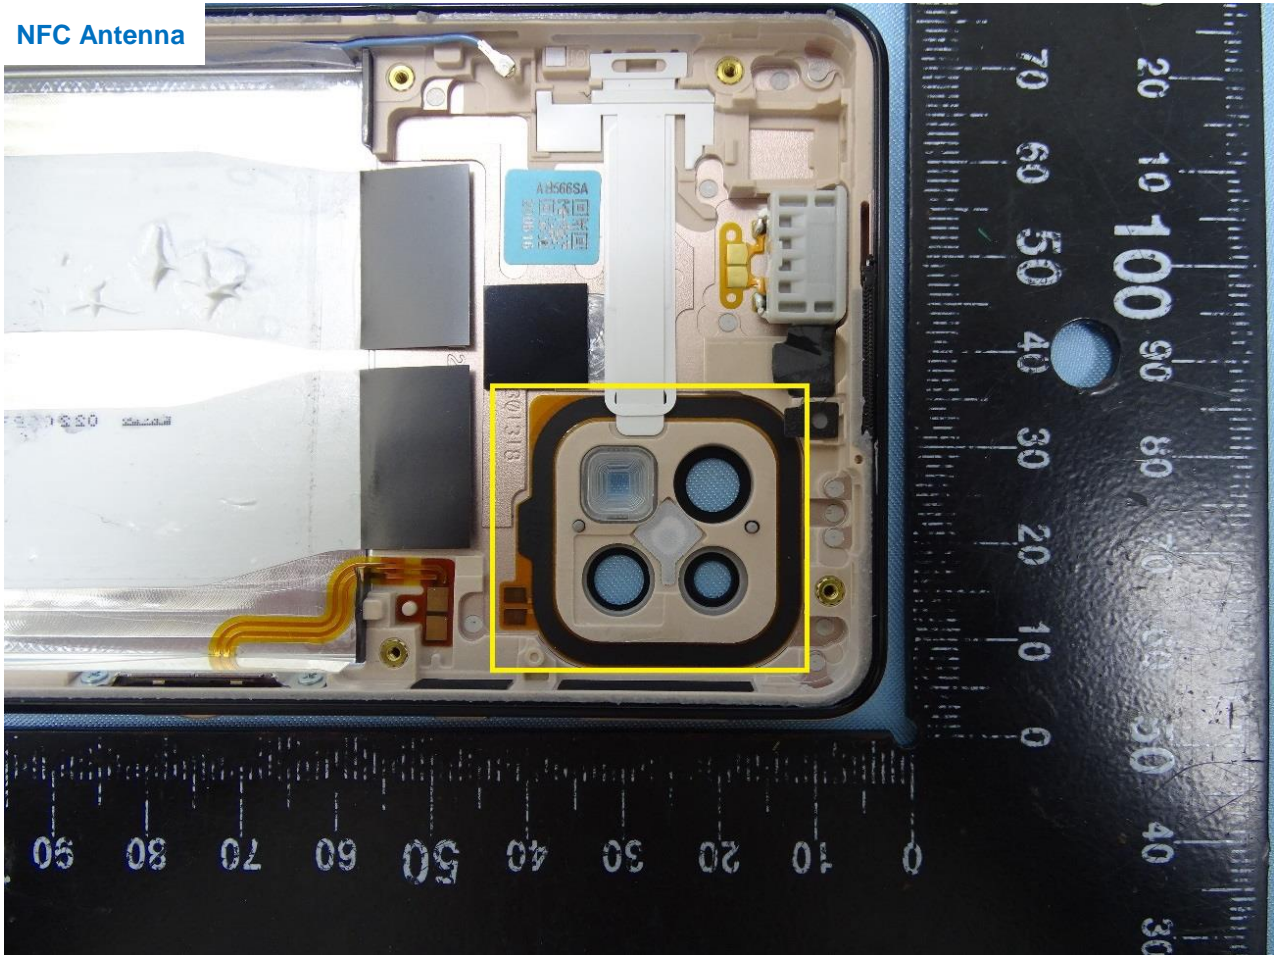

Brand Name: SHARP

WWAN sub and GPS Antenna

Brand Name: SHARP

Bluetooth and WLAN Antenna

Brand Name: SHARP

—THE END—