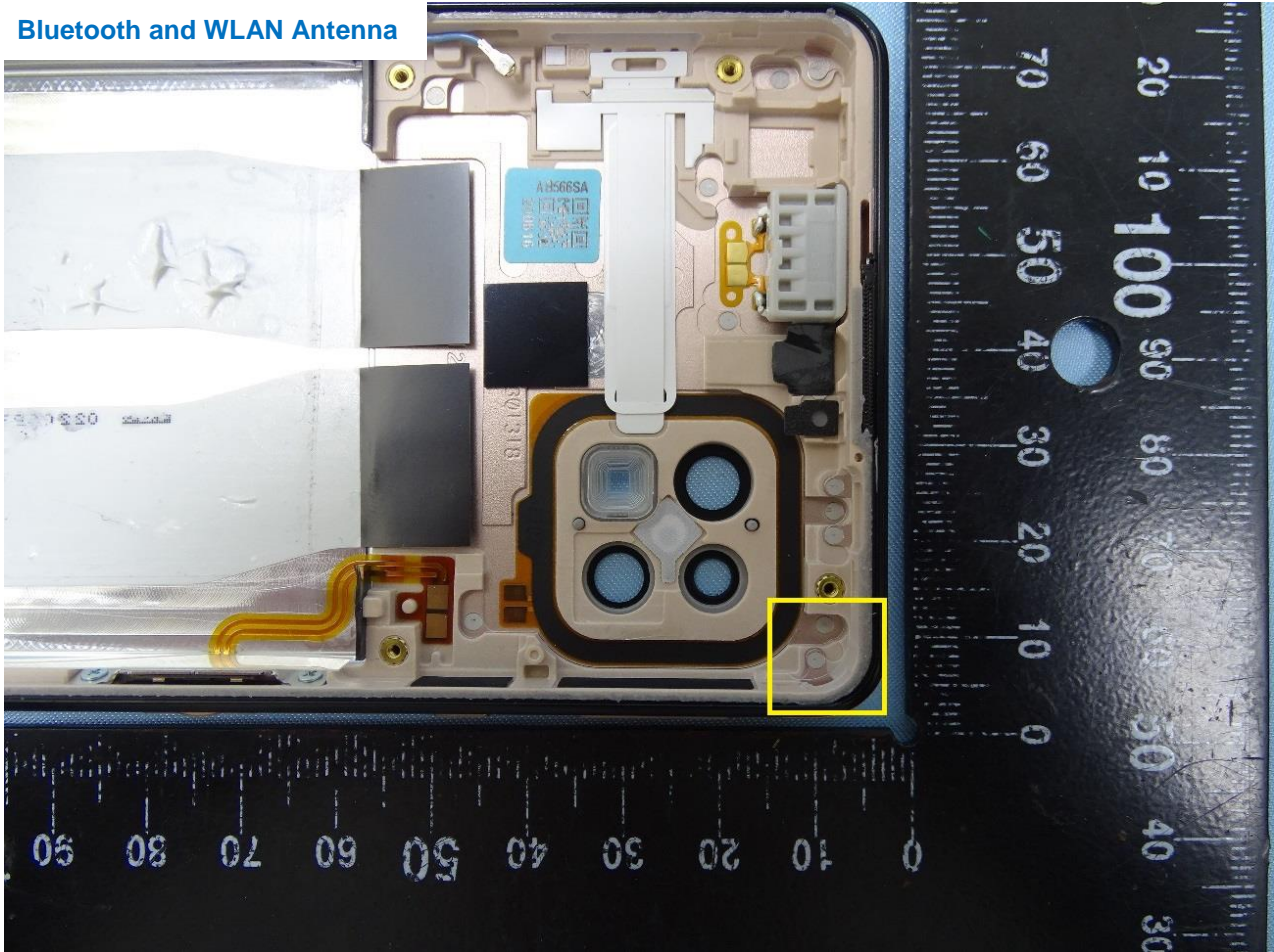

Brand Name: SHARP

WWAN sub and GPS Antenna

Brand Name: SHARP

Bluetooth and WLAN Antenna

Brand Name: SHARP

—THE END—