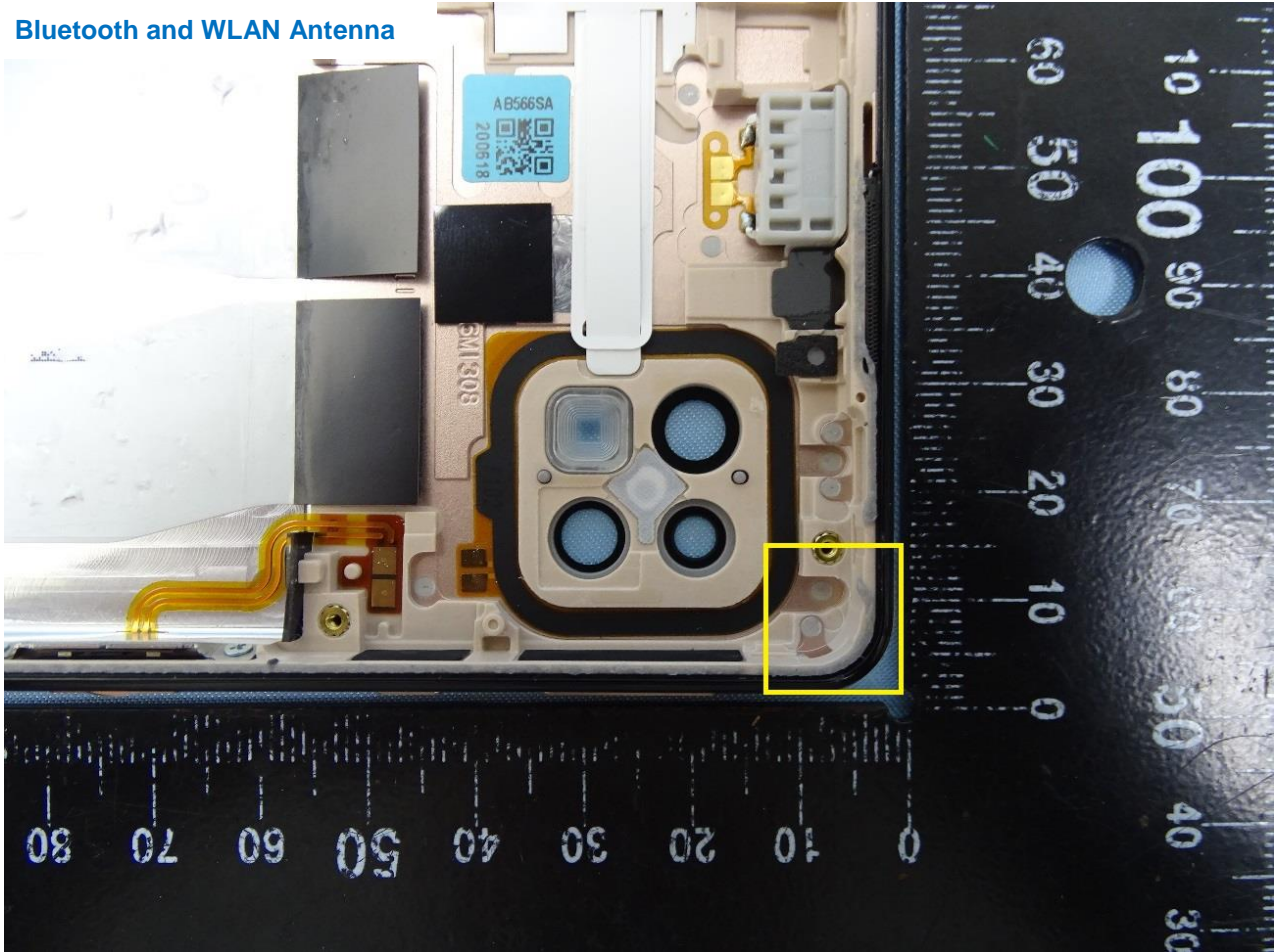

Brand Name: SHARP

WWAN Main Antenna

Brand Name: SHARP

WWAN Sub and GPS Antenna

Brand Name: SHARP

Bluetooth and WLAN Antenna

Brand Name: SHARP

NFC Antenna