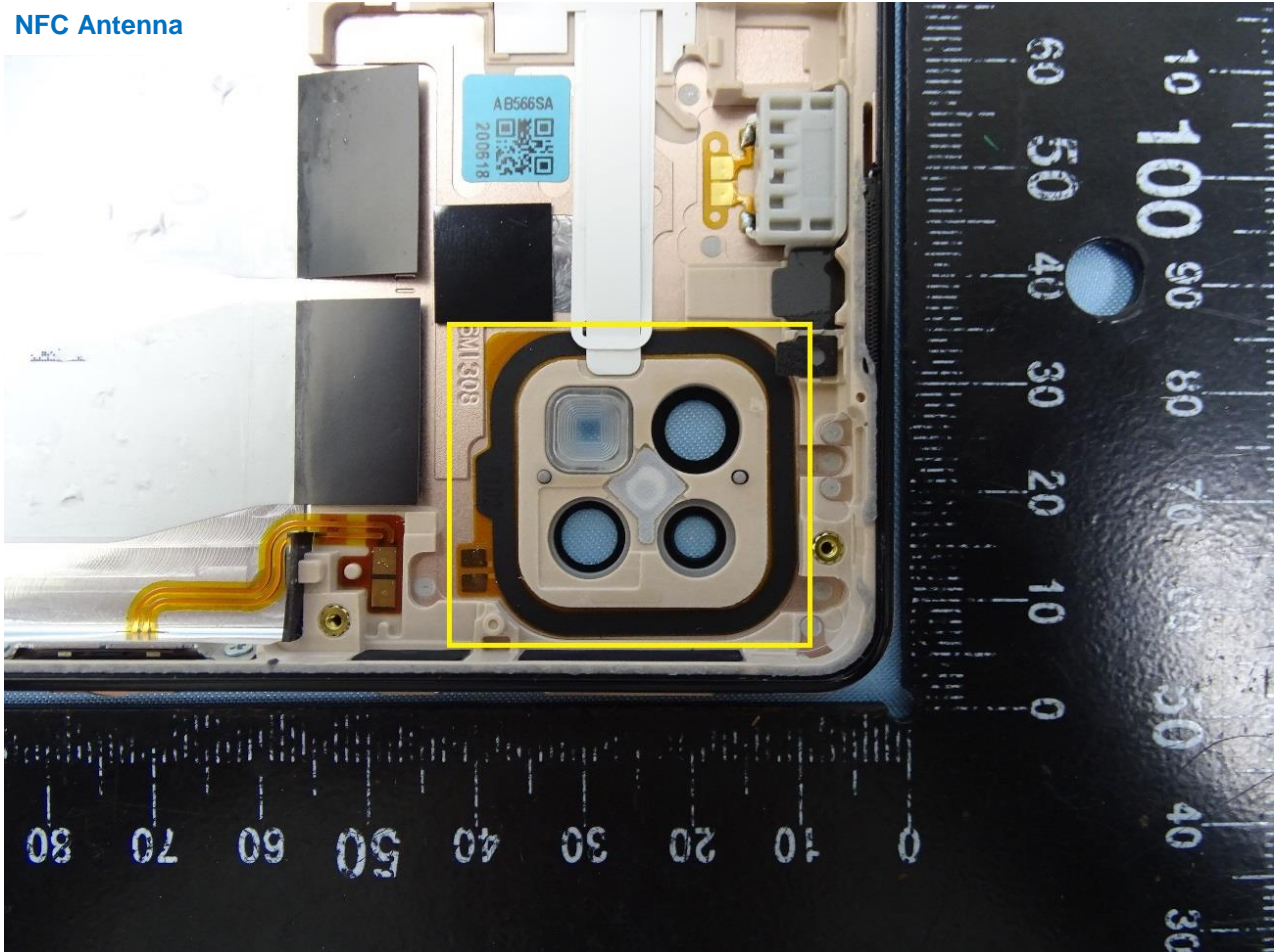

Brand Name: SHARP

WWAN Main Antenna

Brand Name: SHARP

WWAN Sub and GPS Antenna

Brand Name: SHARP

Bluetooth and WLAN Antenna

Brand Name: SHARP

NFC Antenna