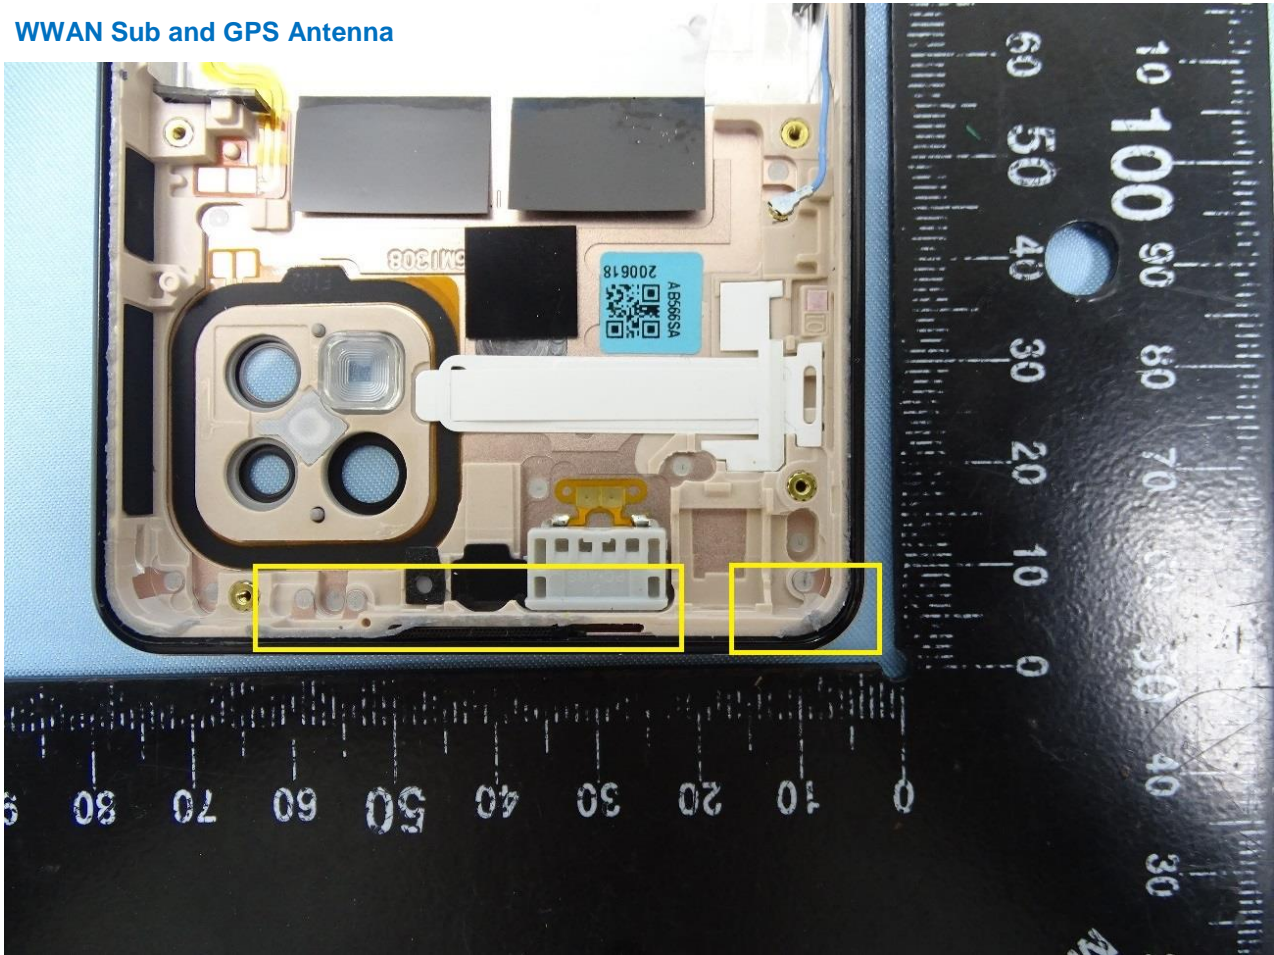

Brand Name: SHARP

WWAN Main Antenna

Brand Name: SHARP

WWAN Sub and GPS Antenna

Brand Name: SHARP

Bluetooth and WLAN Antenna

Brand Name: SHARP

NFC Antenna