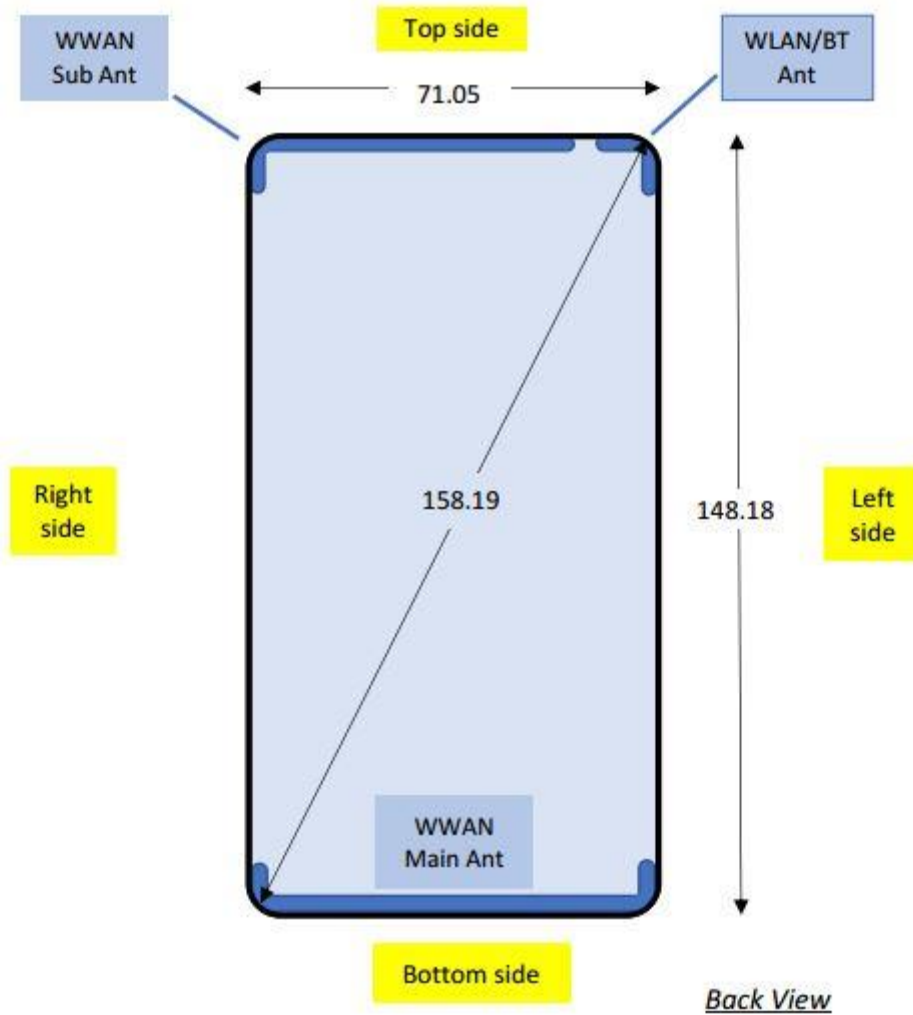

Appendix D. Antenna Location

Antennas	Support Bands
WWAN Main	GSM850/GSM1900, WCDMA B5, LTE B5/B12/B17
WWAN Sub	WCDMA B5

Appendix D. SAR Test Setup Photos**Right Cheek****Right Tilted****Left Cheek****Left Tilted**

Front, Test Separation 10 mm

Back, Test Separation 10 mm

Left Side, Test Separation 10 mm

Right Side, Test Separation 10 mm

Top Side, Test Separation 10 mm

Bottom Side, Test Separation 10 mm