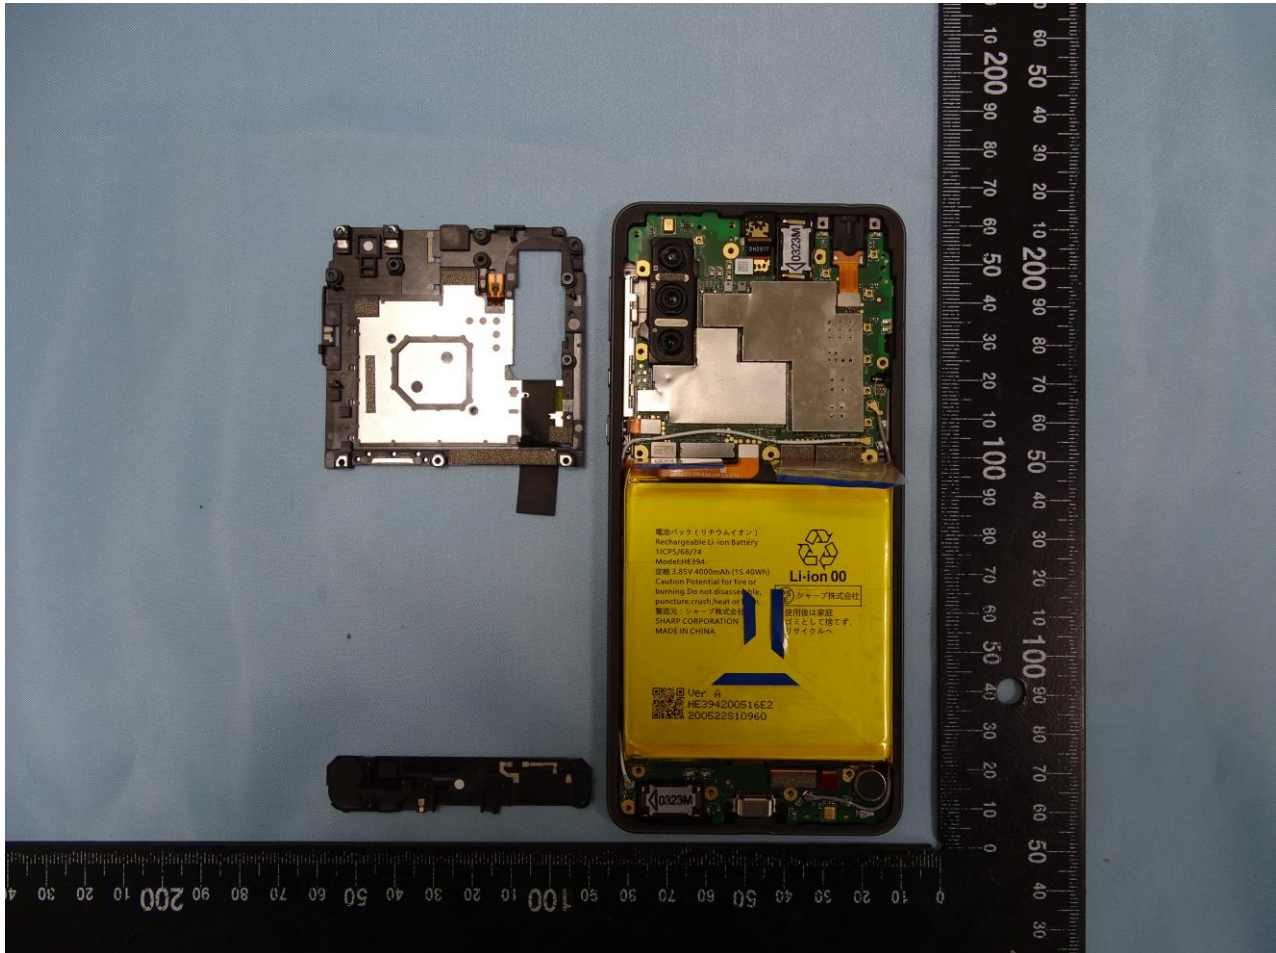

Brand Name: SHARP

WWAN and WLAN 5GHz (Chain 1) Antenna for Ant. 5

Brand Name: SHARP

WLAN 2.4GHz (Chain 0), WLAN 5GHz (Chain 0) and GPS L1 Antenna for Ant. 6

Brand Name: SHARP

WLAN 2.4GHz (Chain 1) and GPS L5 Antenna for Ant. 7

Brand Name: SHARP

NFC Antenna for Ant. 8

Brand Name: SHARP

Sample 3

Brand Name: SHARP

Brand Name: SHARP

Brand Name: SHARP

Brand Name: SHARP