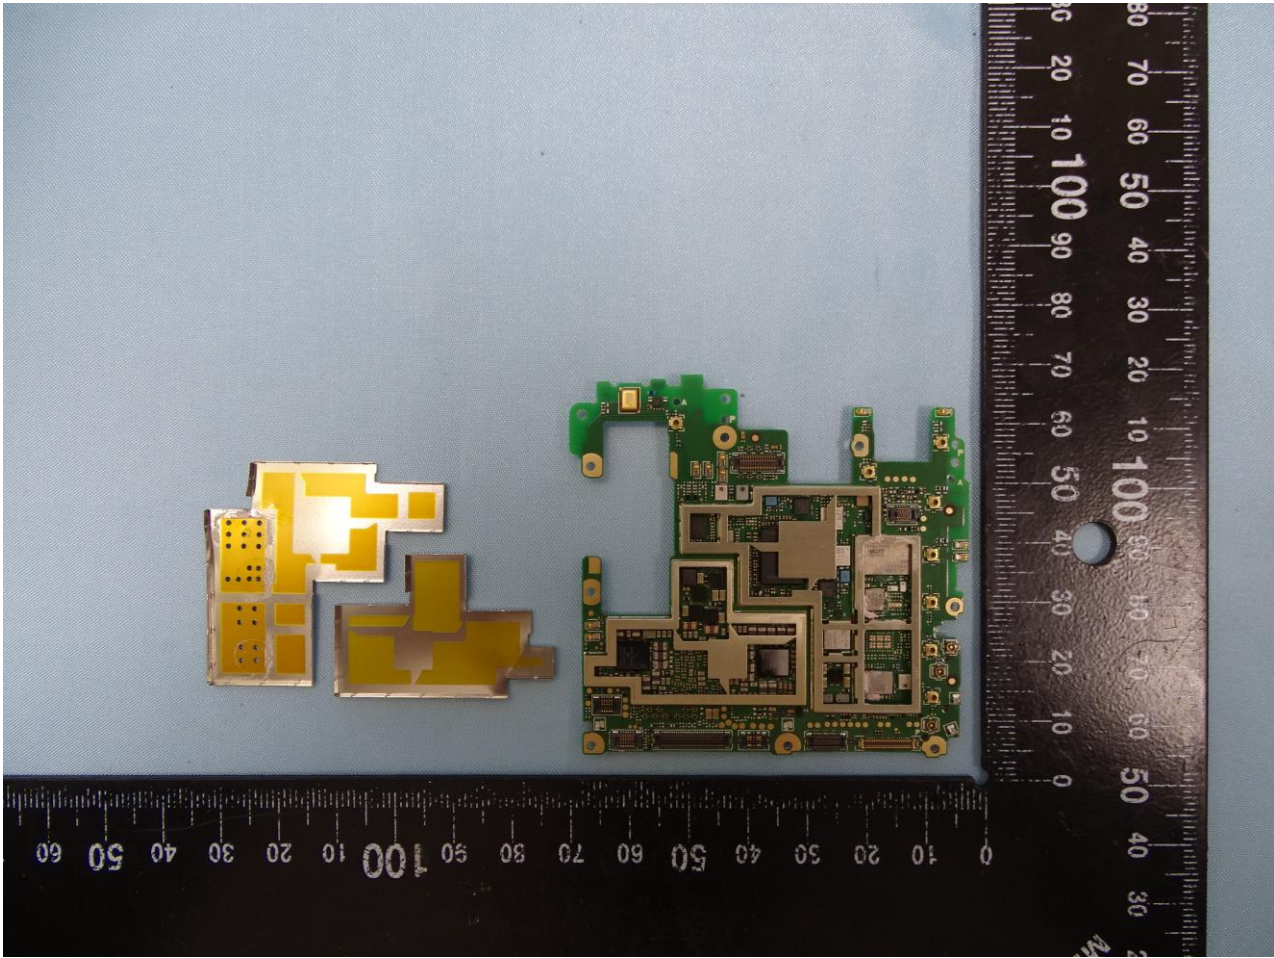

Brand Name: SHARP