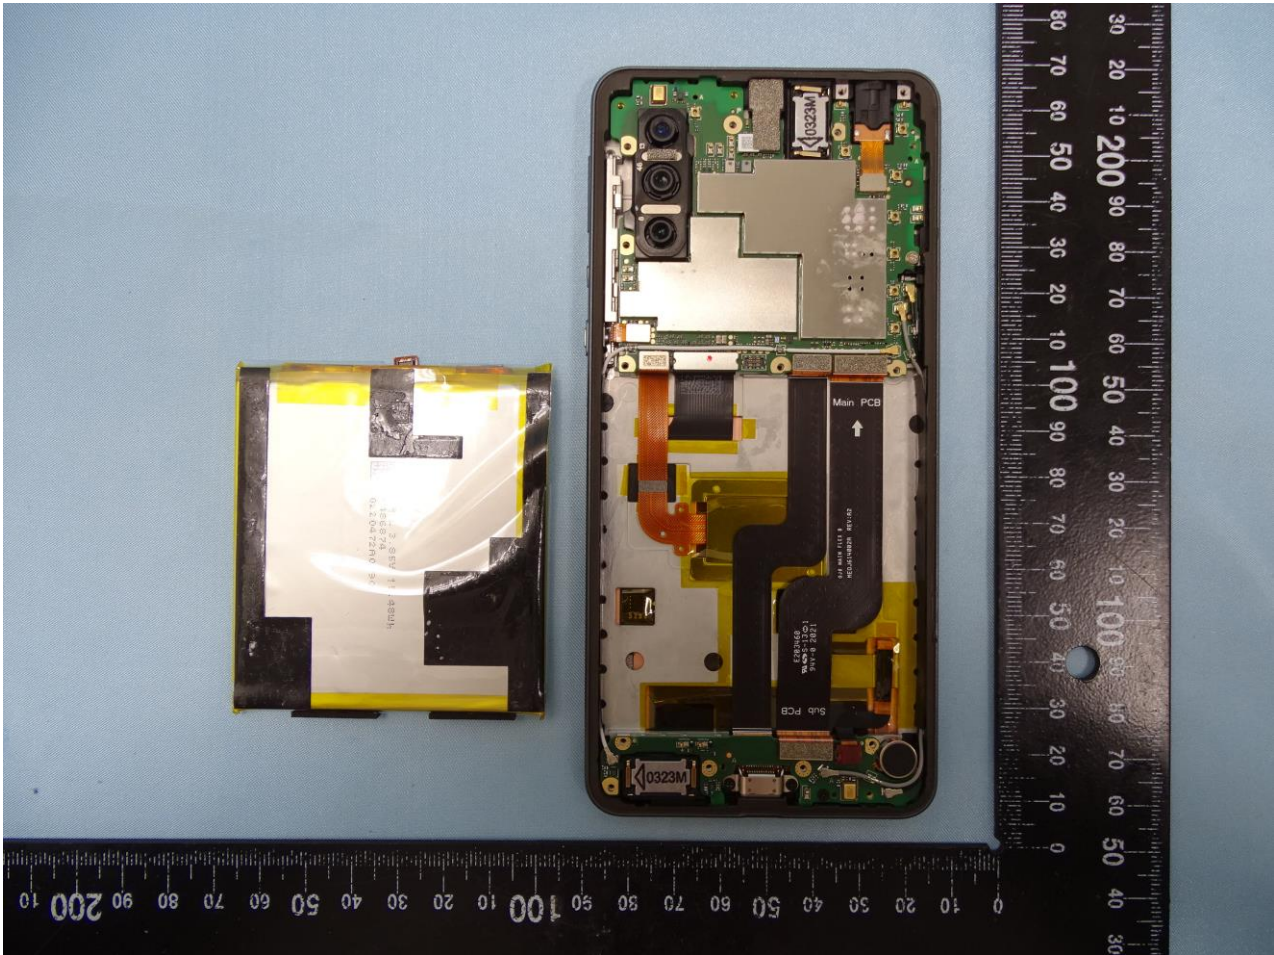

Brand Name: SHARP