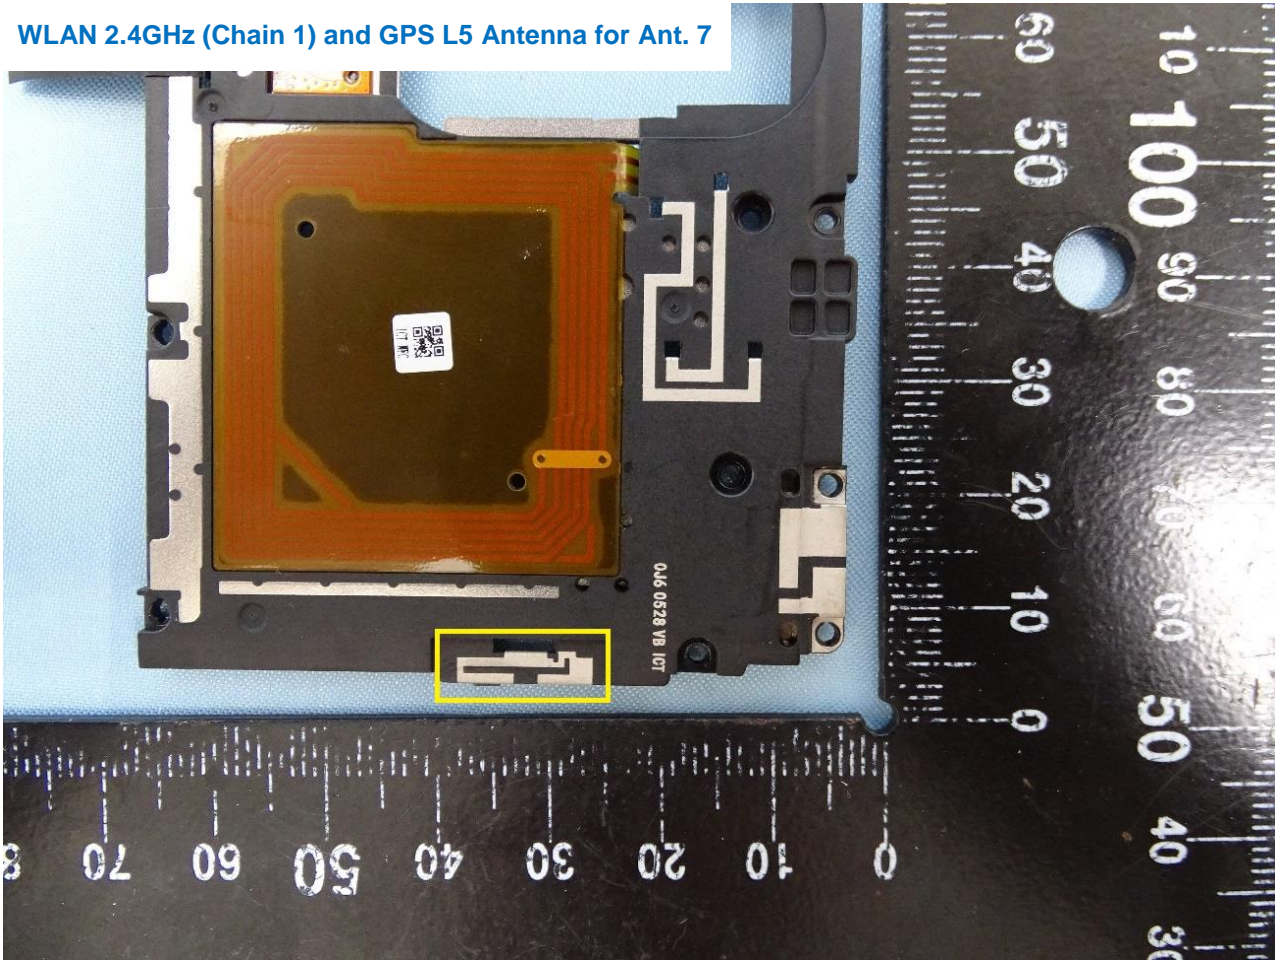

Brand Name: SHARP

WWAN and WLAN 5GHz (Chain 1) Antenna for Ant. 5

Brand Name: SHARP

WLAN 2.4GHz (Chain 0), WLAN 5GHz (Chain 0) and GPS L1 Antenna for Ant. 6

Brand Name: SHARP

WLAN 2.4GHz (Chain 1) and GPS L5 Antenna for Ant. 7