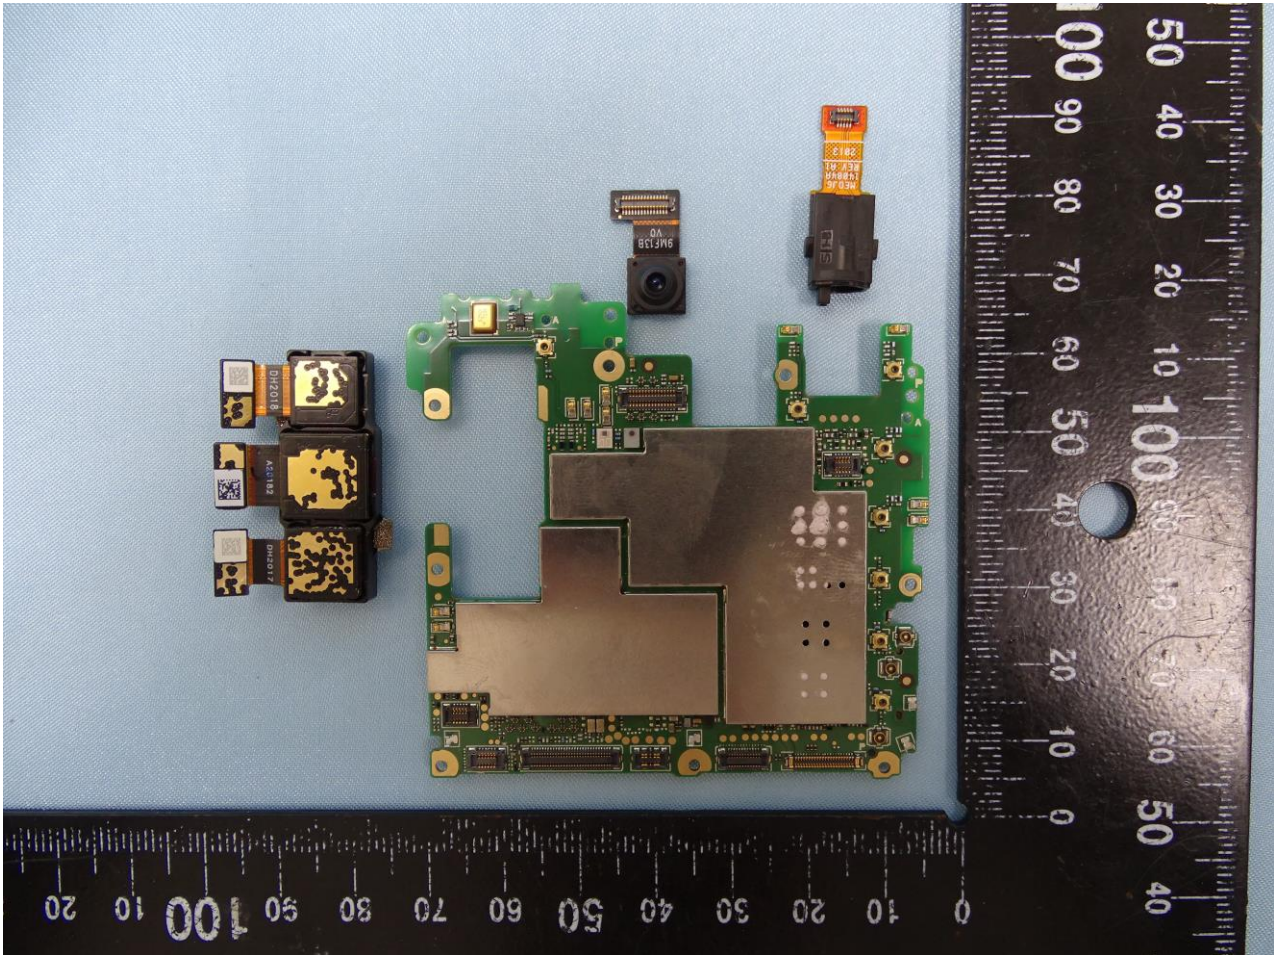

Brand Name: SHARP