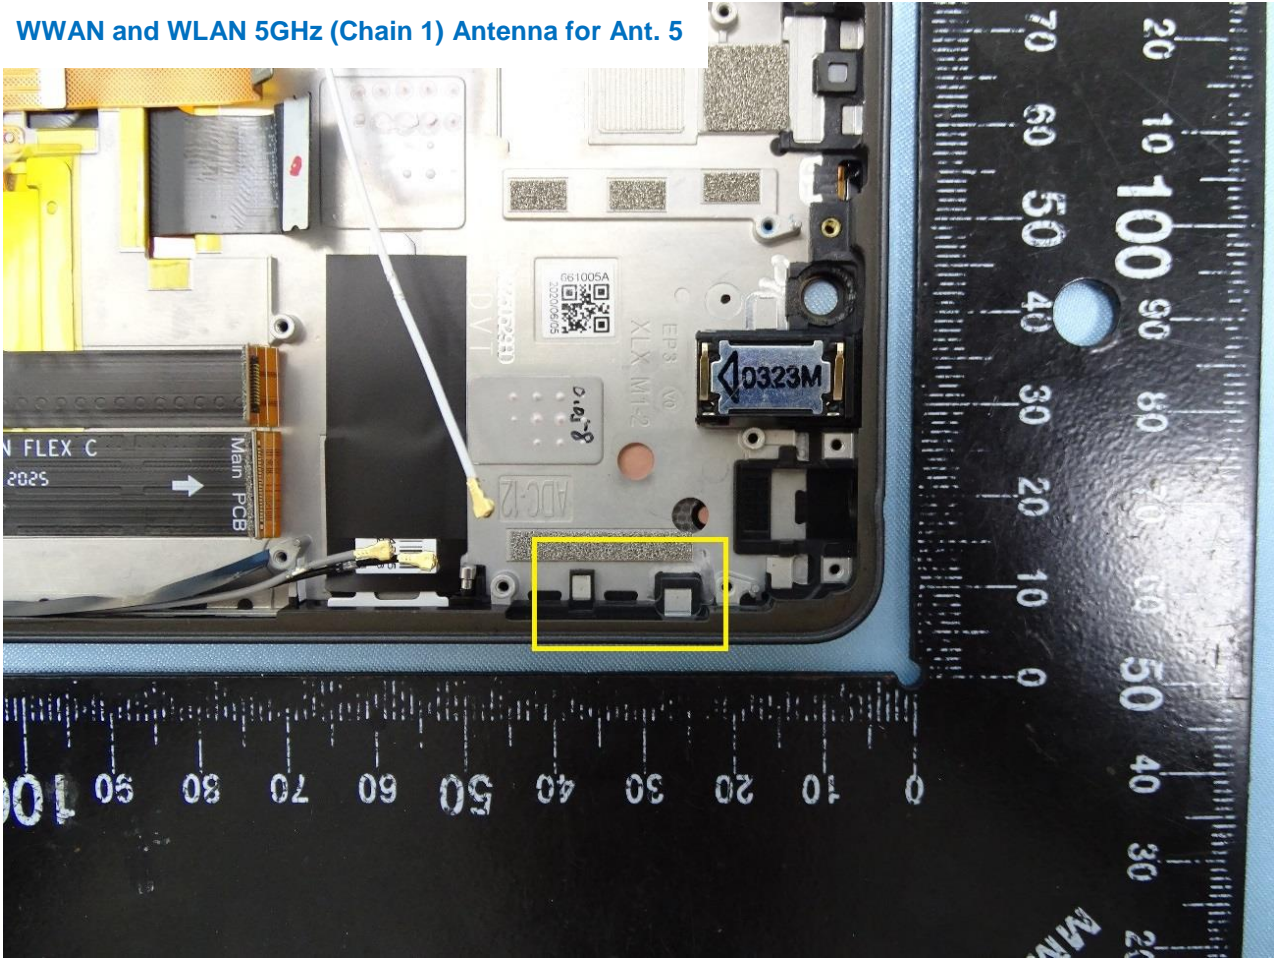

Brand Name: SHARP

WWAN and WLAN 5GHz (Chain 1) Antenna for Ant. 5

Brand Name: SHARP

WLAN 2.4GHz (Chain 0), WLAN 5GHz (Chain 0) and GPS L1 Antenna for Ant. 6

Brand Name: SHARP

WLAN 2.4GHz (Chain 1) and GPS L5 Antenna for Ant. 7