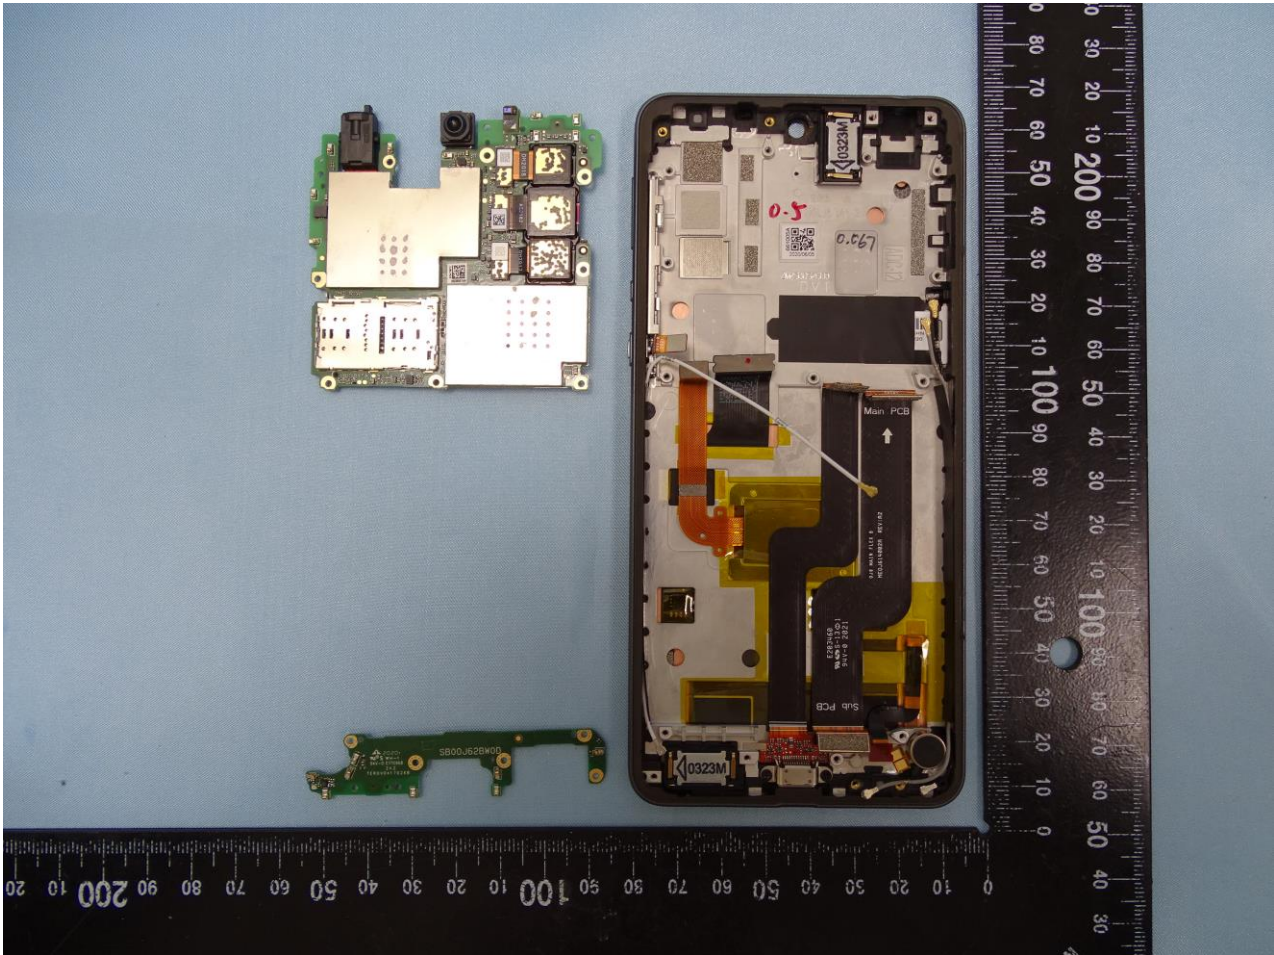

Brand Name: SHARP