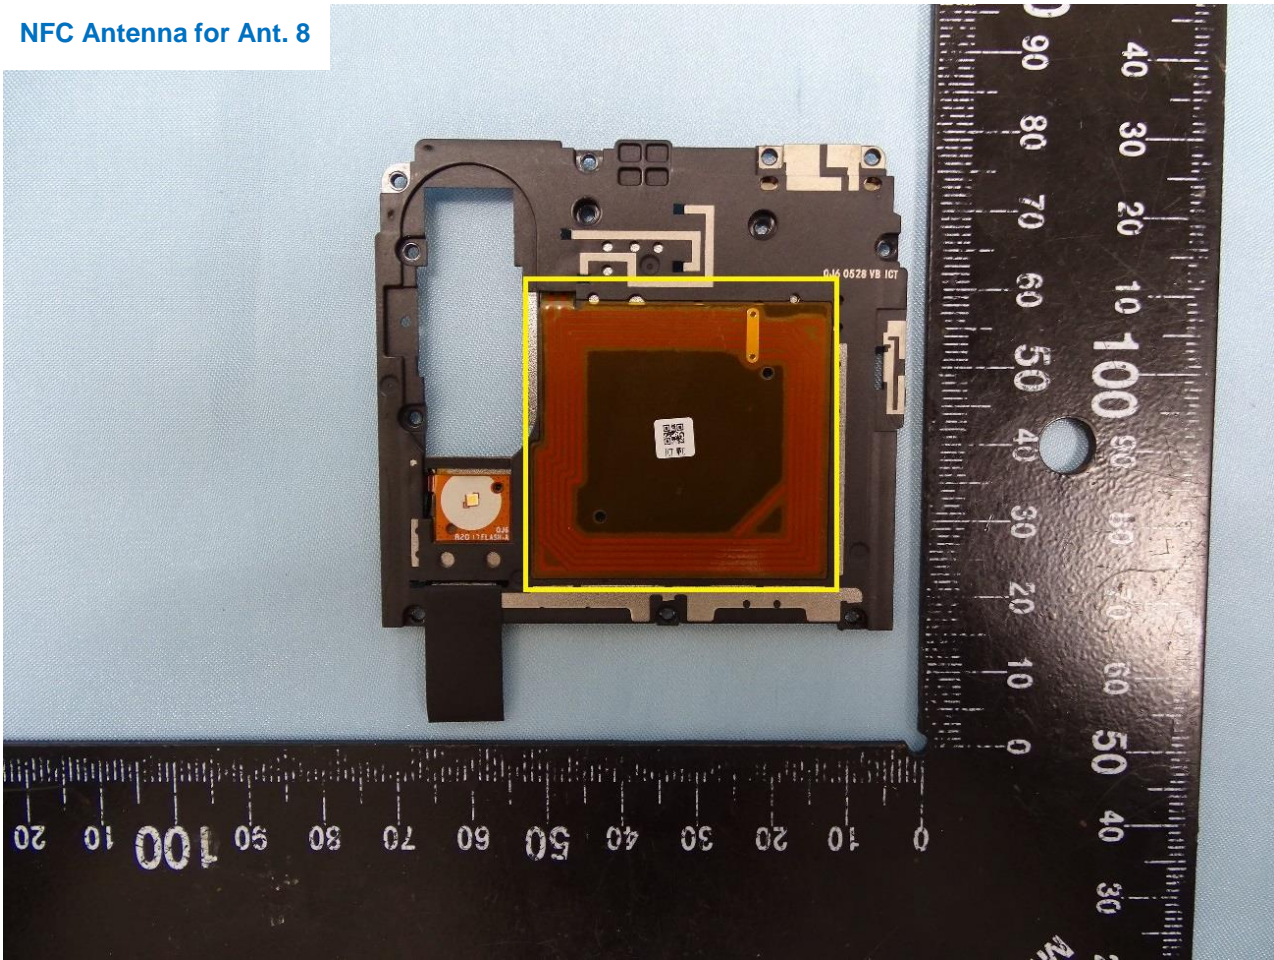

Brand Name: SHARP

NFC Antenna for Ant. 8