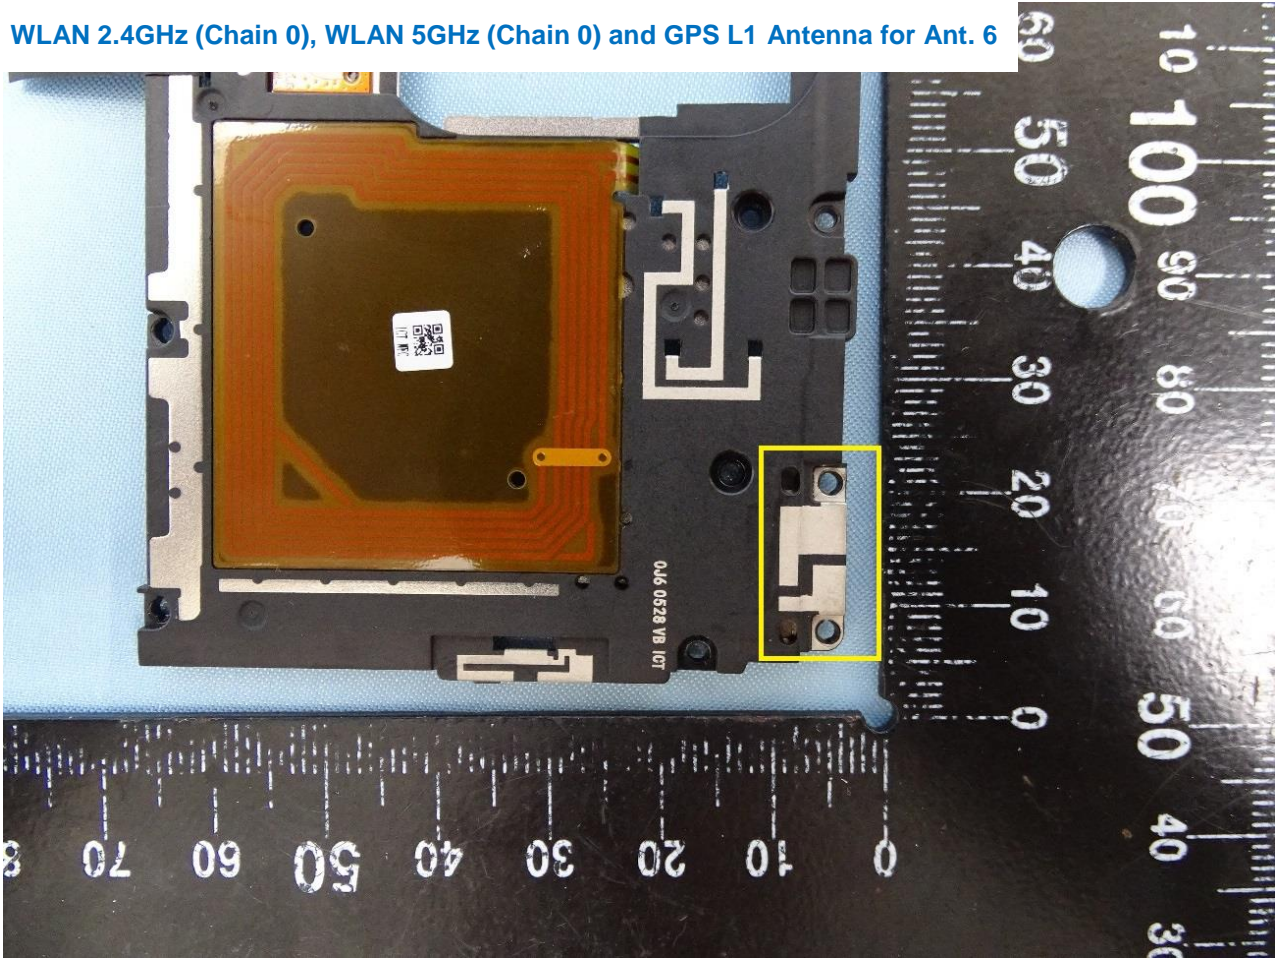

Brand Name: SHARP

WWAN and WLAN 5GHz (Chain 1) Antenna for Ant. 5

Brand Name: SHARP

WLAN 2.4GHz (Chain 0), WLAN 5GHz (Chain 0) and GPS L1 Antenna for Ant. 6

Brand Name: SHARP

WLAN 2.4GHz (Chain 1) and GPS L5 Antenna for Ant. 7