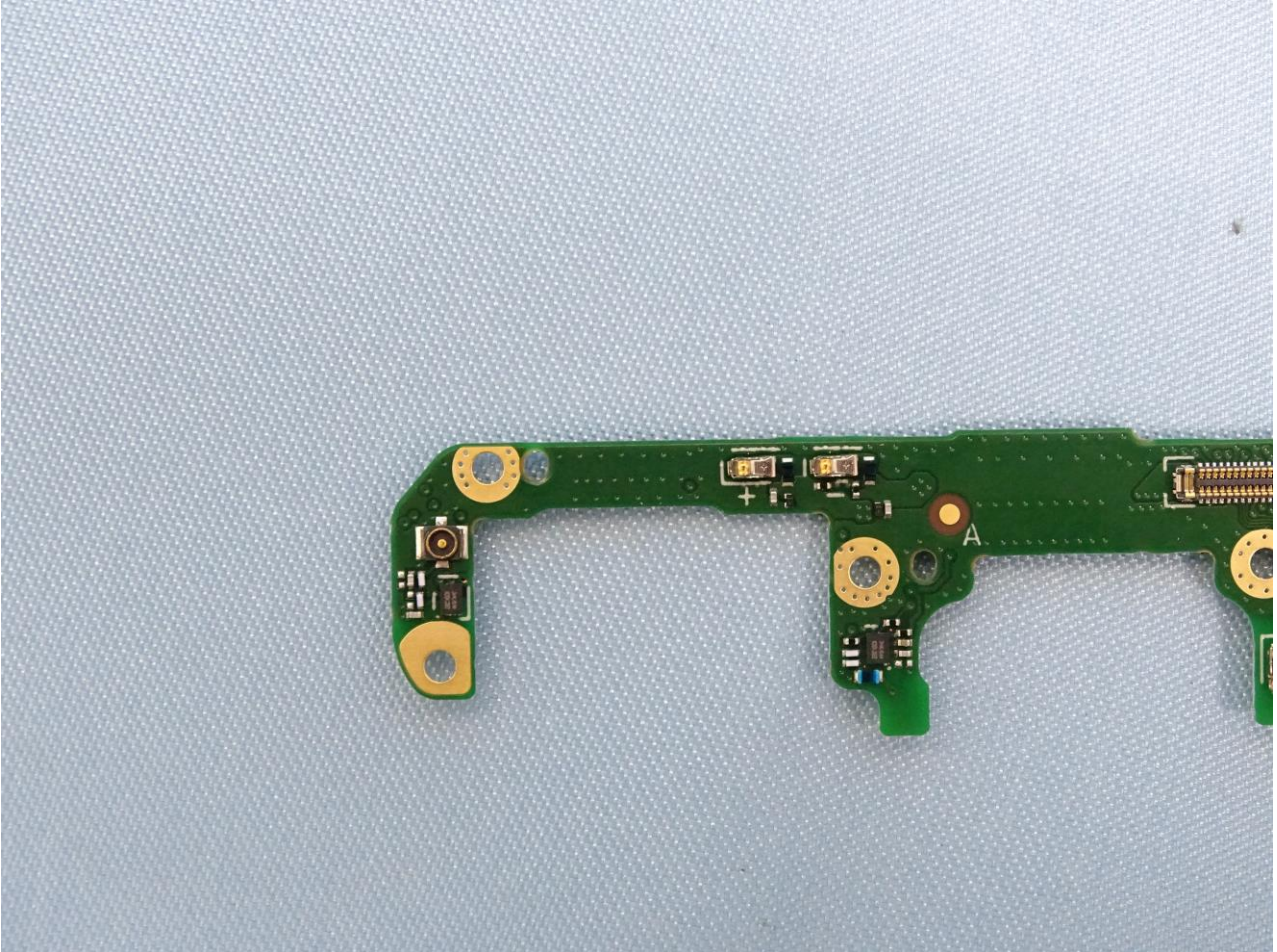

Brand Name: SHARP