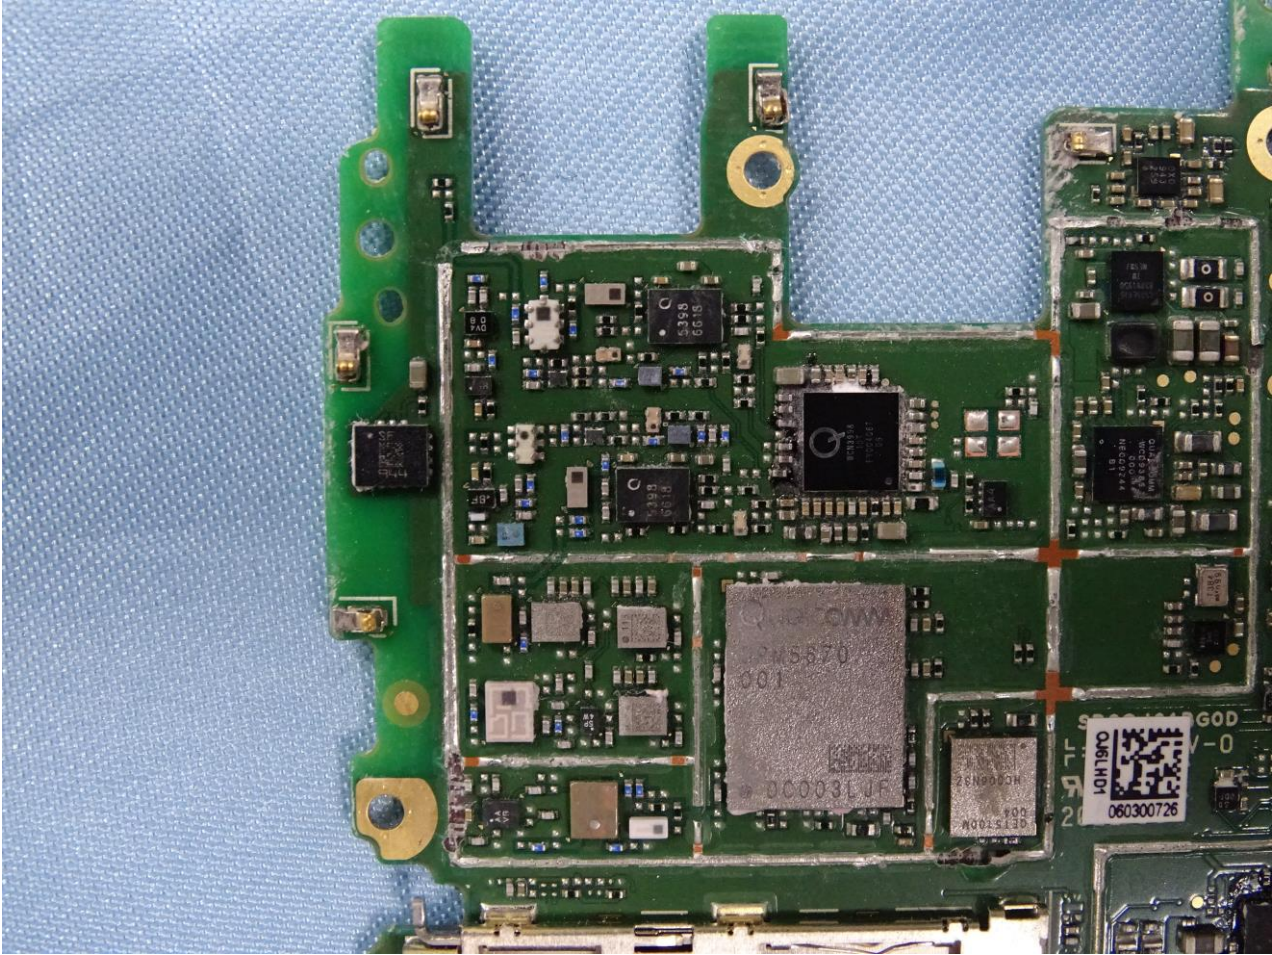

Brand Name: SHARP

Brand Name: SHARP

Brand Name: SHARP

Brand Name: SHARP

WWAN Antenna for Ant. 0

Brand Name: SHARP

WWAN Antenna for Ant. 1

Brand Name: SHARP

WWAN Antenna for Ant. 2

Brand Name: SHARP

WWAN Antenna for Ant. 3

Brand Name: SHARP

WWAN Antenna for Ant. 4

Brand Name: SHARP

WWAN and WLAN 5GHz (Chain 1) Antenna for Ant. 5

Brand Name: SHARP

WLAN 2.4GHz (Chain 0), WLAN 5GHz (Chain 0) and GPS L1 Antenna for Ant. 6

Brand Name: SHARP

WLAN 2.4GHz (Chain 1) and GPS L5 Antenna for Ant. 7

Brand Name: SHARP

NFC Antenna for Ant. 8

Brand Name: SHARP

Sample 2