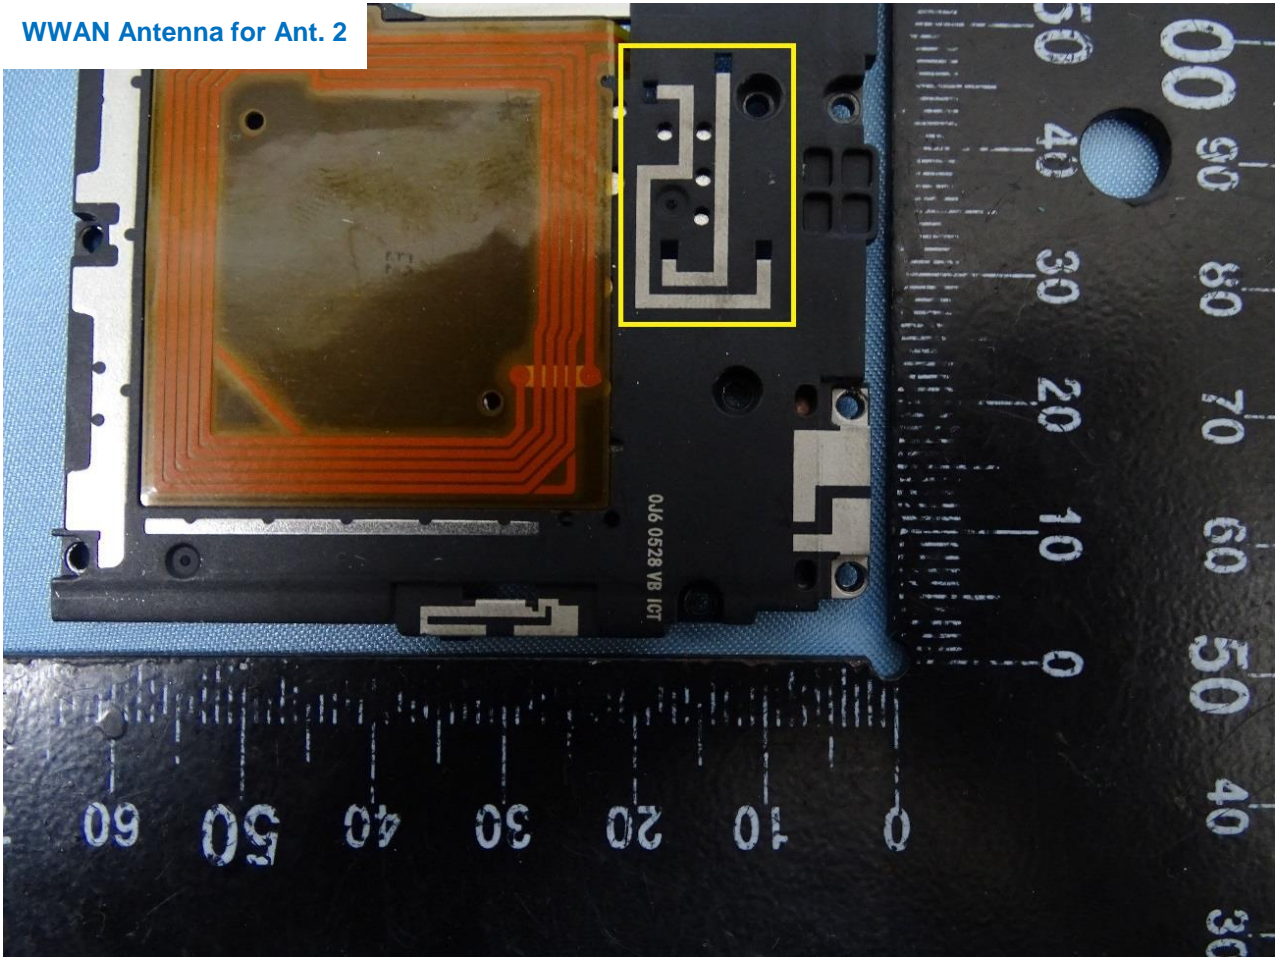

Brand Name: SHARP

Brand Name: SHARP

Brand Name: SHARP

Brand Name: SHARP

WWAN Antenna for Ant. 0

Brand Name: SHARP

WWAN Antenna for Ant. 1

Brand Name: SHARP

WWAN Antenna for Ant. 2

Brand Name: SHARP

WWAN Antenna for Ant. 3

Brand Name: SHARP

WWAN Antenna for Ant. 4

Brand Name: SHARP

WWAN and WLAN 5GHz (Chain 1) Antenna for Ant. 5

Brand Name: SHARP

WLAN 2.4GHz (Chain 0), WLAN 5GHz (Chain 0) and GPS L1 Antenna for Ant. 6

Brand Name: SHARP

WLAN 2.4GHz (Chain 1) and GPS L5 Antenna for Ant. 7

Brand Name: SHARP

NFC Antenna for Ant. 8

Brand Name: SHARP

Sample 2