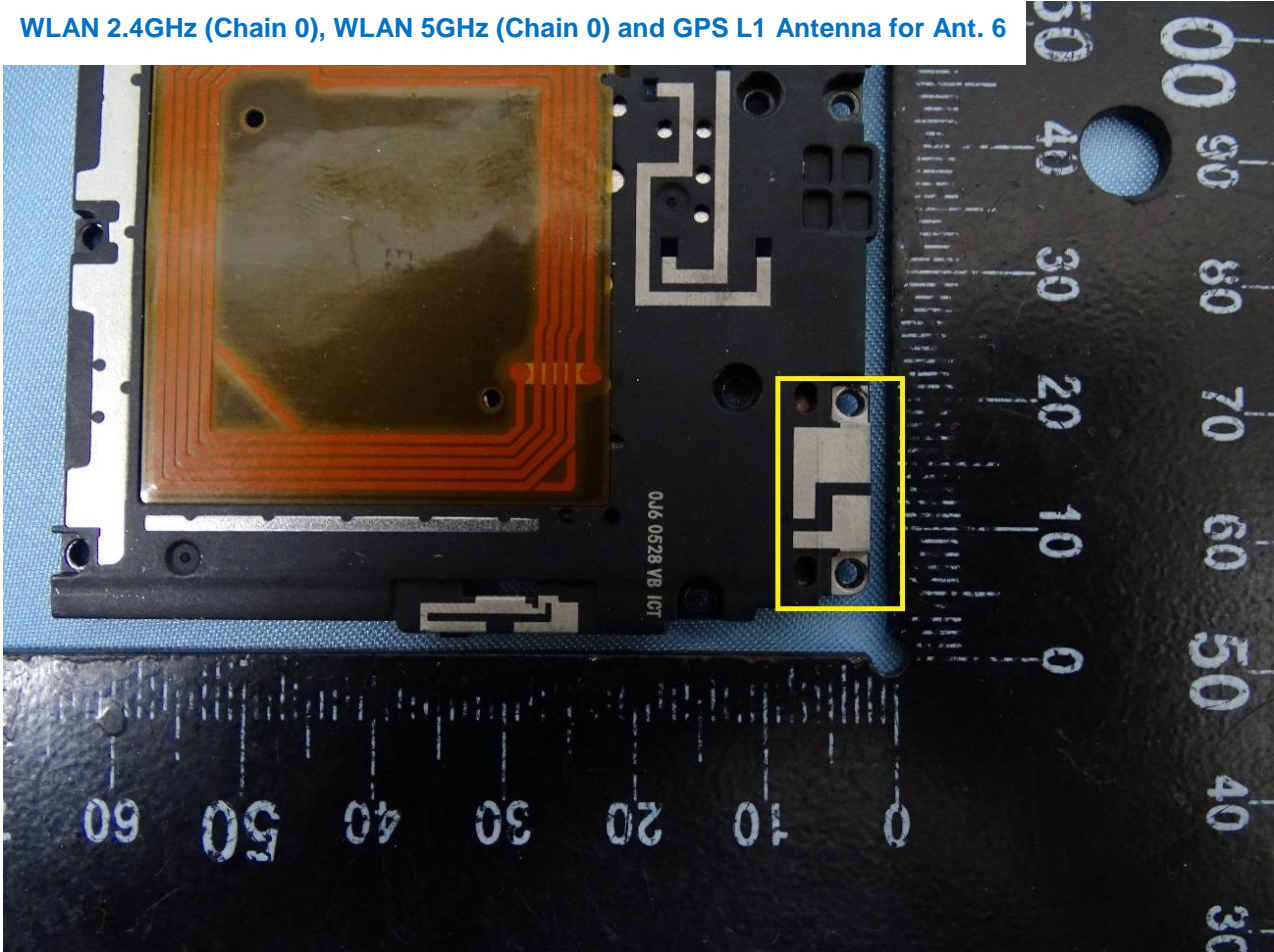

WWAN Antenna for Ant. 2

Brand Name: SHARP

WWAN Antenna for Ant. 3

Brand Name: SHARP

WWAN Antenna for Ant. 4

Brand Name: SHARP

WWAN and WLAN 5GHz (Chain 1) Antenna for Ant. 5

Brand Name: SHARP

WLAN 2.4GHz (Chain 0), WLAN 5GHz (Chain 0) and GPS L1 Antenna for Ant. 6

Brand Name: SHARP

WLAN 2.4GHz (Chain 1) and GPS L5 Antenna for Ant. 7

Brand Name: SHARP

NFC Antenna for Ant. 8

Brand Name: SHARP

Sample 2