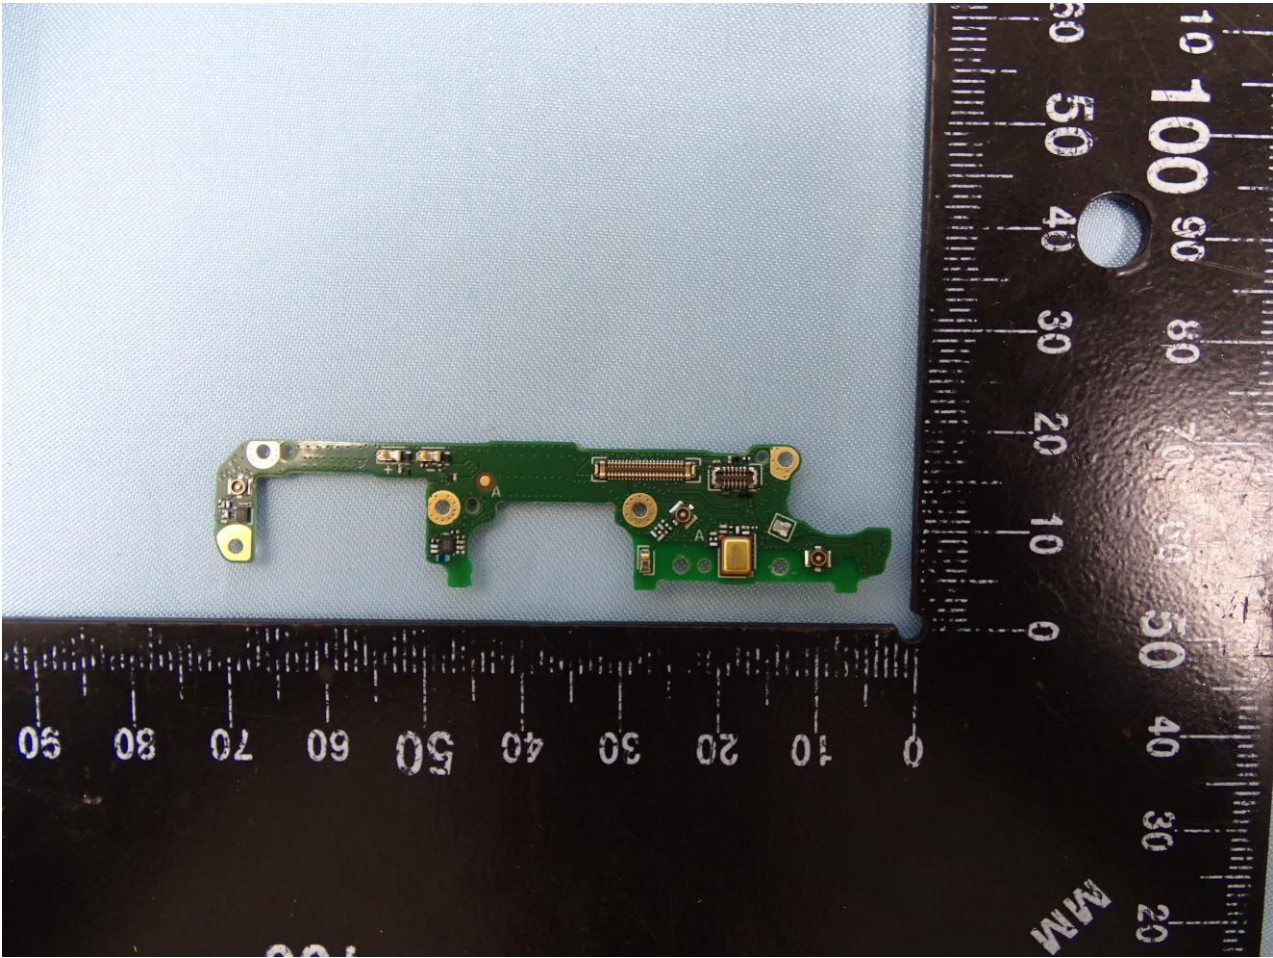

Brand Name: SHARP