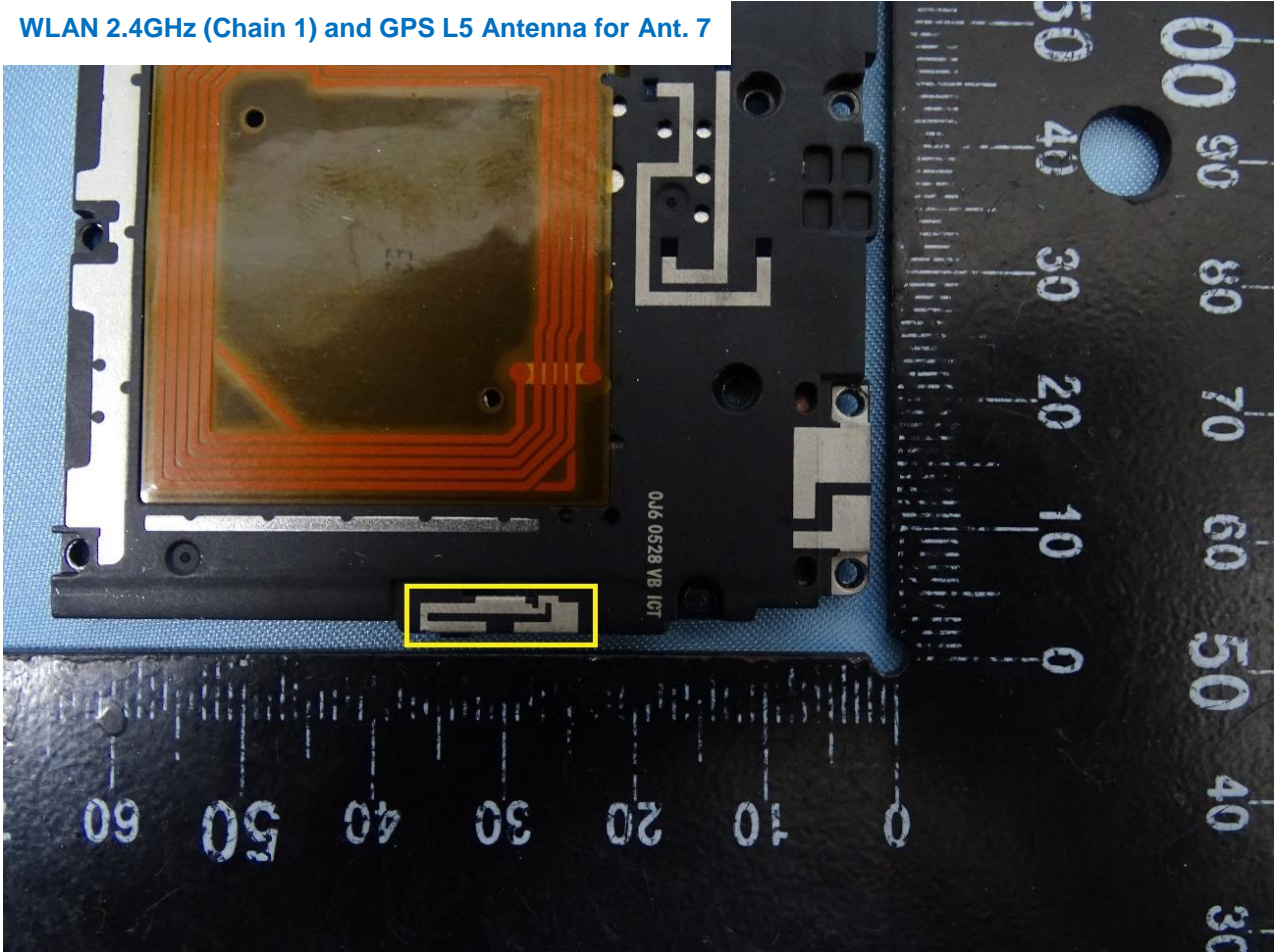

WWAN Antenna for Ant. 2

Brand Name: SHARP

WWAN Antenna for Ant. 3

Brand Name: SHARP

WWAN Antenna for Ant. 4

Brand Name: SHARP

WWAN and WLAN 5GHz (Chain 1) Antenna for Ant. 5

Brand Name: SHARP

WLAN 2.4GHz (Chain 0), WLAN 5GHz (Chain 0) and GPS L1 Antenna for Ant. 6

Brand Name: SHARP

WLAN 2.4GHz (Chain 1) and GPS L5 Antenna for Ant. 7

Brand Name: SHARP

NFC Antenna for Ant. 8

Brand Name: SHARP

Sample 2