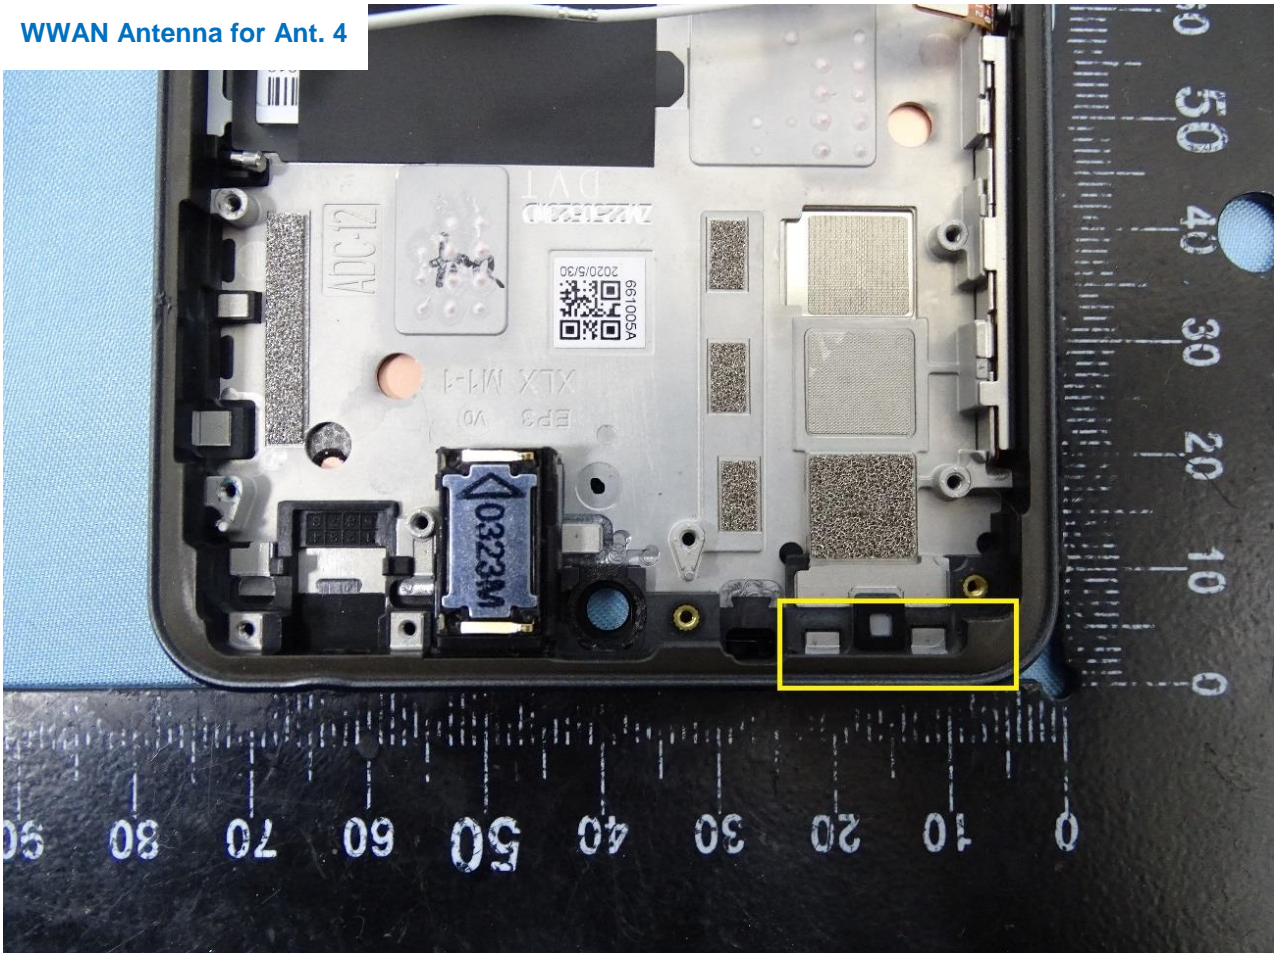

WWAN Antenna for Ant. 2

Brand Name: SHARP

WWAN Antenna for Ant. 3

Brand Name: SHARP

WWAN Antenna for Ant. 4

Brand Name: SHARP

WWAN and WLAN 5GHz (Chain 1) Antenna for Ant. 5

Brand Name: SHARP

WLAN 2.4GHz (Chain 0), WLAN 5GHz (Chain 0) and GPS L1 Antenna for Ant. 6

Brand Name: SHARP

WLAN 2.4GHz (Chain 1) and GPS L5 Antenna for Ant. 7

Brand Name: SHARP

NFC Antenna for Ant. 8

Brand Name: SHARP

Sample 2