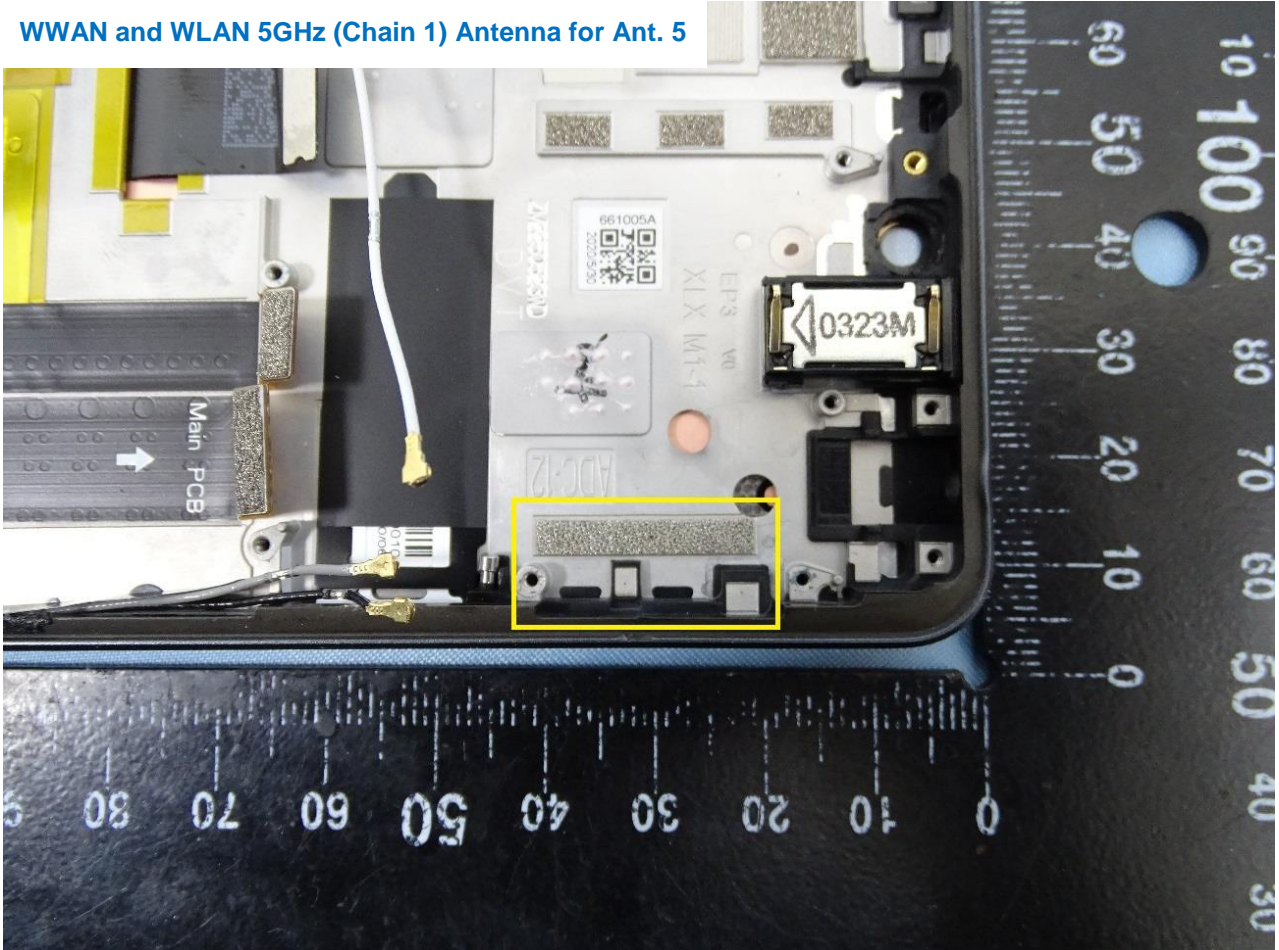

WWAN Antenna for Ant. 2

Brand Name: SHARP

WWAN Antenna for Ant. 3

Brand Name: SHARP

WWAN Antenna for Ant. 4

Brand Name: SHARP

WWAN and WLAN 5GHz (Chain 1) Antenna for Ant. 5

Brand Name: SHARP

WLAN 2.4GHz (Chain 0), WLAN 5GHz (Chain 0) and GPS L1 Antenna for Ant. 6

Brand Name: SHARP

WLAN 2.4GHz (Chain 1) and GPS L5 Antenna for Ant. 7

Brand Name: SHARP

NFC Antenna for Ant. 8

Brand Name: SHARP

Sample 2