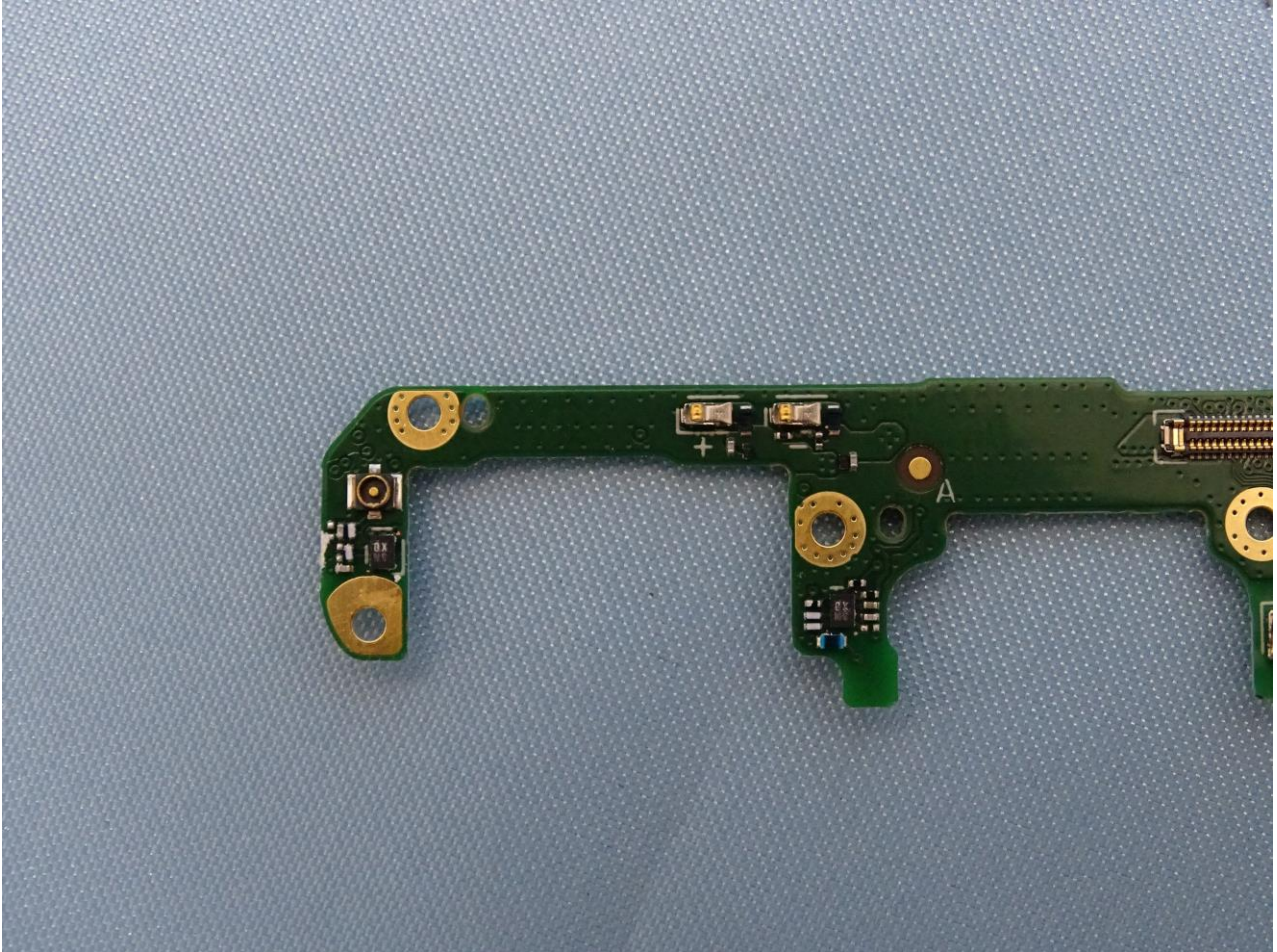

Brand Name: SHARP