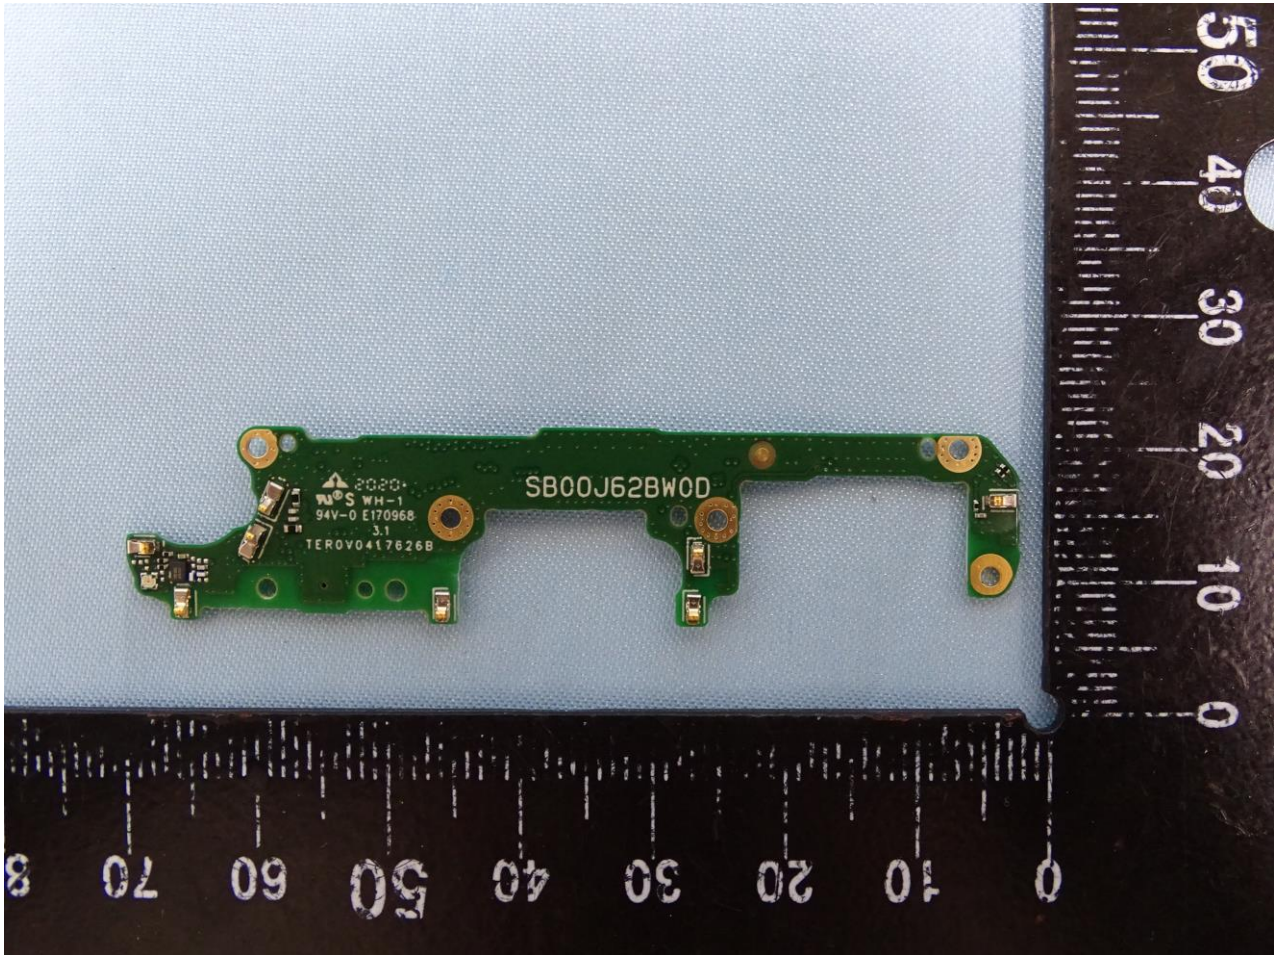

Brand Name: SHARP