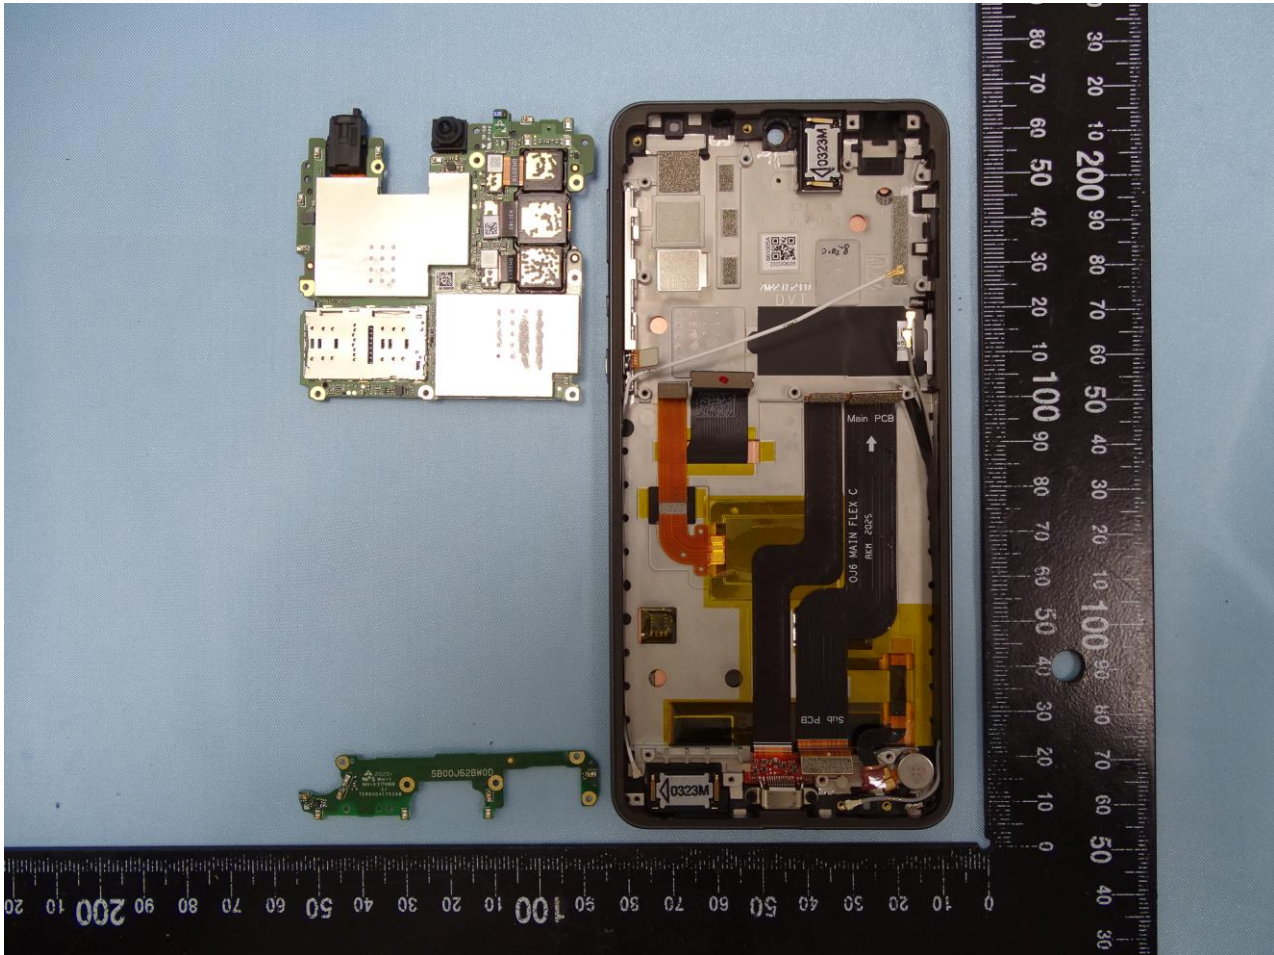

Brand Name: SHARP