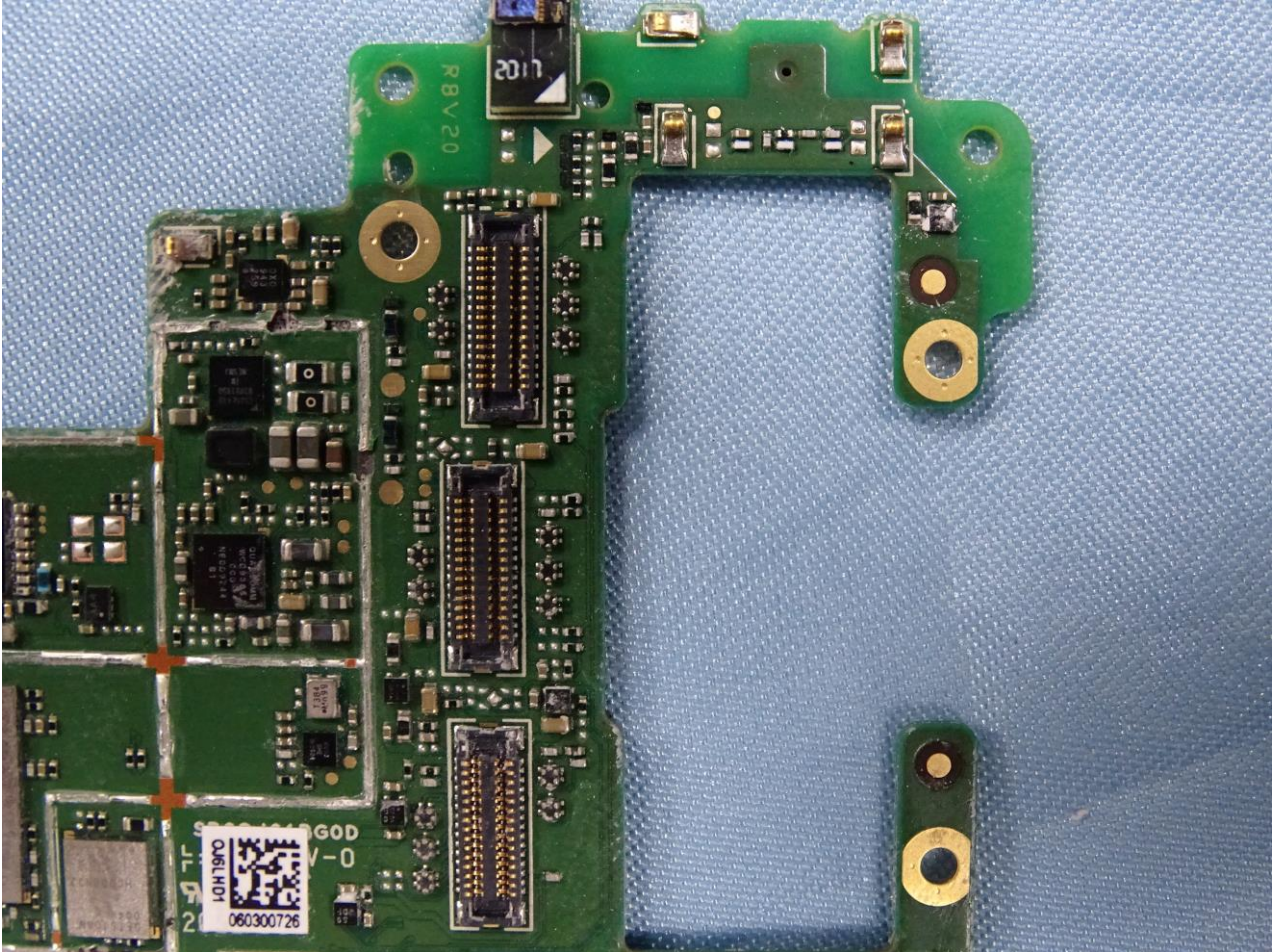

Brand Name: SHARP

Brand Name: SHARP

Brand Name: SHARP

Brand Name: SHARP

WWAN Antenna for Ant. 0

Brand Name: SHARP

WWAN Antenna for Ant. 1

Brand Name: SHARP

WWAN Antenna for Ant. 2

Brand Name: SHARP

WWAN Antenna for Ant. 3

Brand Name: SHARP

WWAN Antenna for Ant. 4

Brand Name: SHARP

WWAN and WLAN 5GHz (Chain 1) Antenna for Ant. 5

Brand Name: SHARP

WLAN 2.4GHz (Chain 0), WLAN 5GHz (Chain 0) and GPS L1 Antenna for Ant. 6

Brand Name: SHARP

WLAN 2.4GHz (Chain 1) and GPS L5 Antenna for Ant. 7

Brand Name: SHARP

NFC Antenna for Ant. 8

Brand Name: SHARP

Sample 2