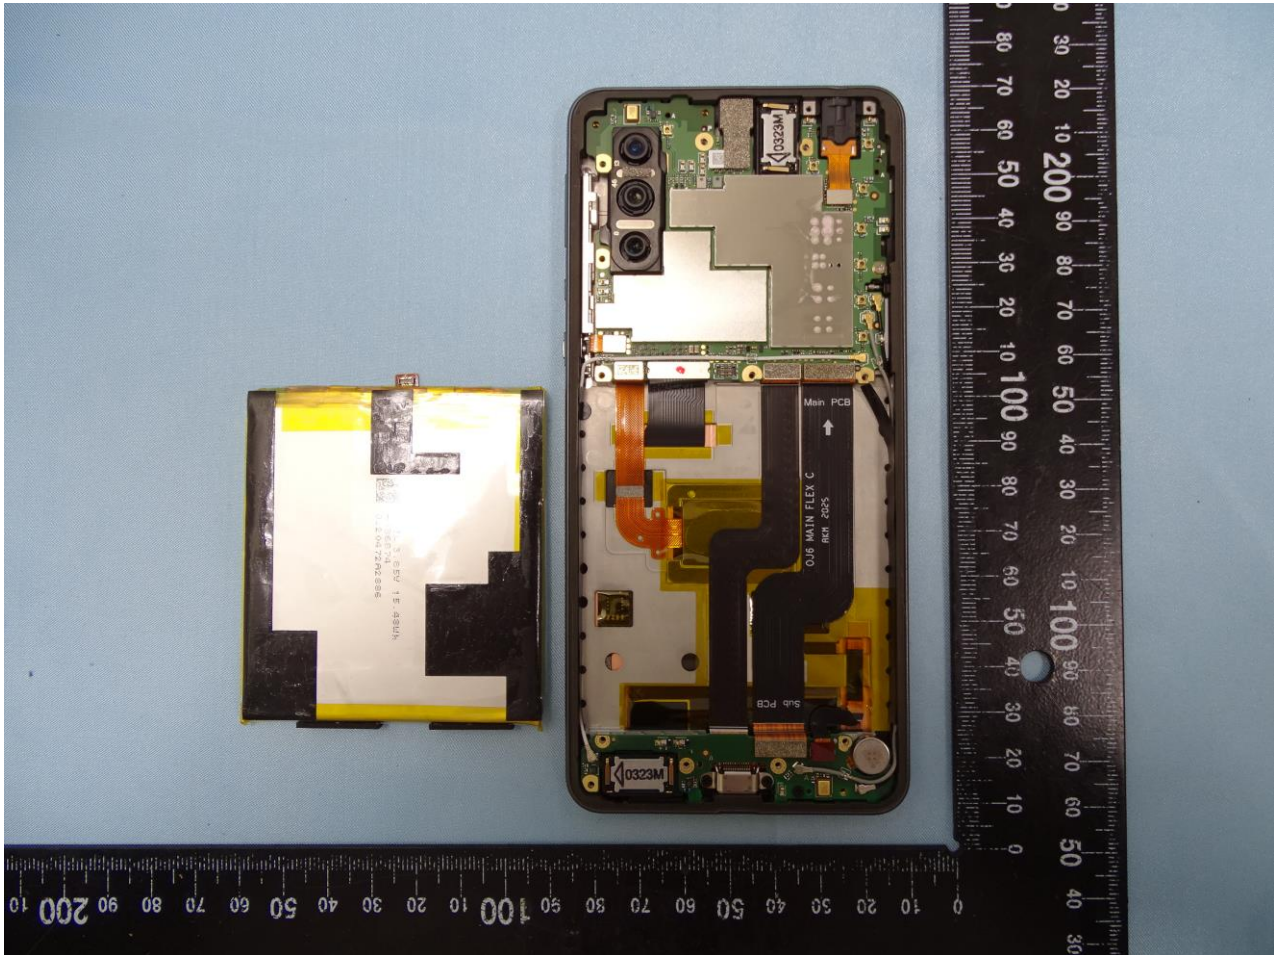

Brand Name: SHARP