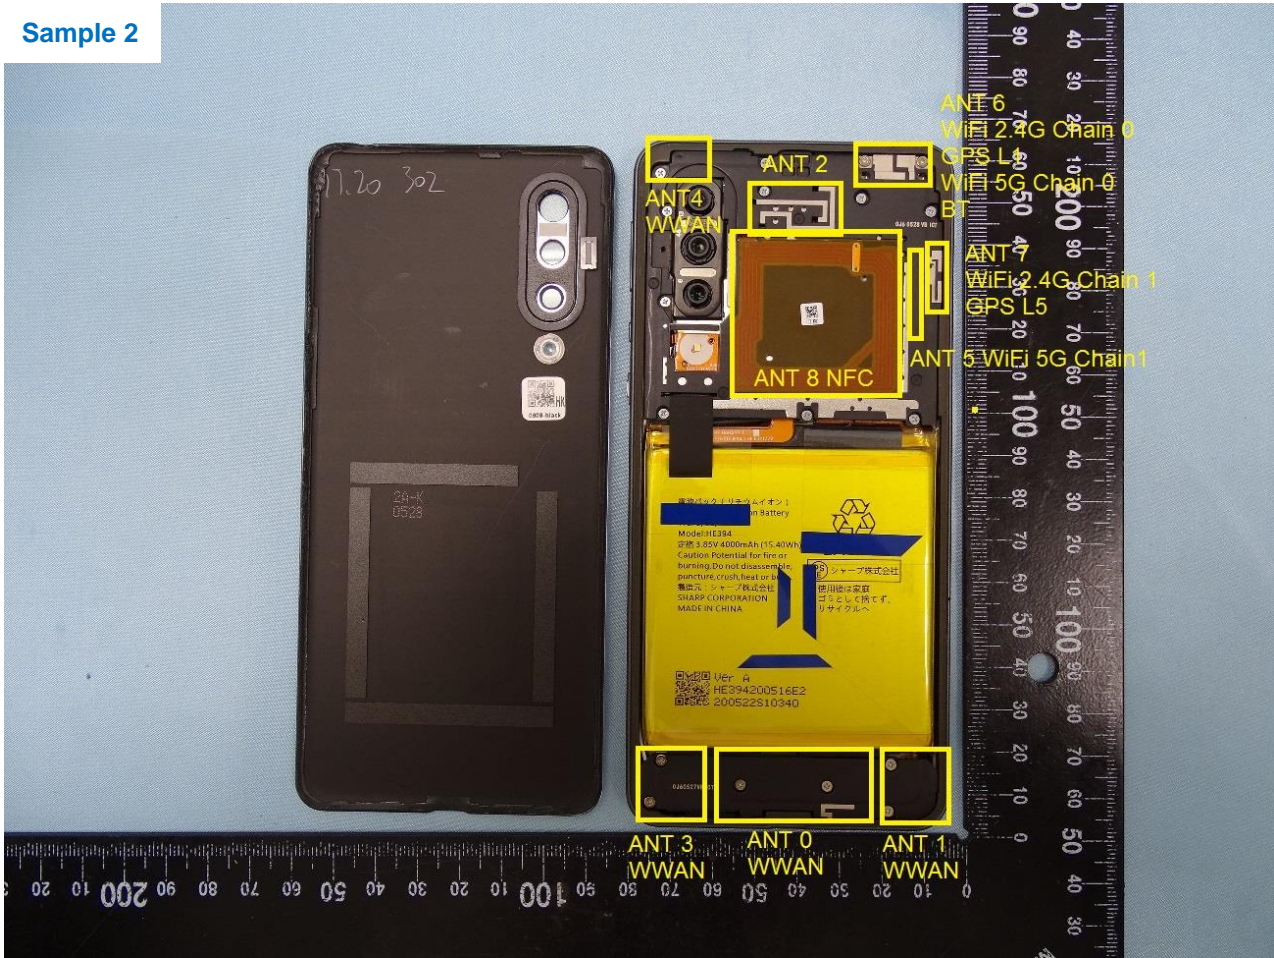

WLAN 2.4GHz (Chain 0), WLAN 5GHz (Chain 0) and GPS L1 Antenna for Ant. 6

Brand Name: SHARP

WLAN 2.4GHz (Chain 1) and GPS L5 Antenna for Ant. 7

Brand Name: SHARP

NFC Antenna for Ant. 8

Brand Name: SHARP

Sample 2