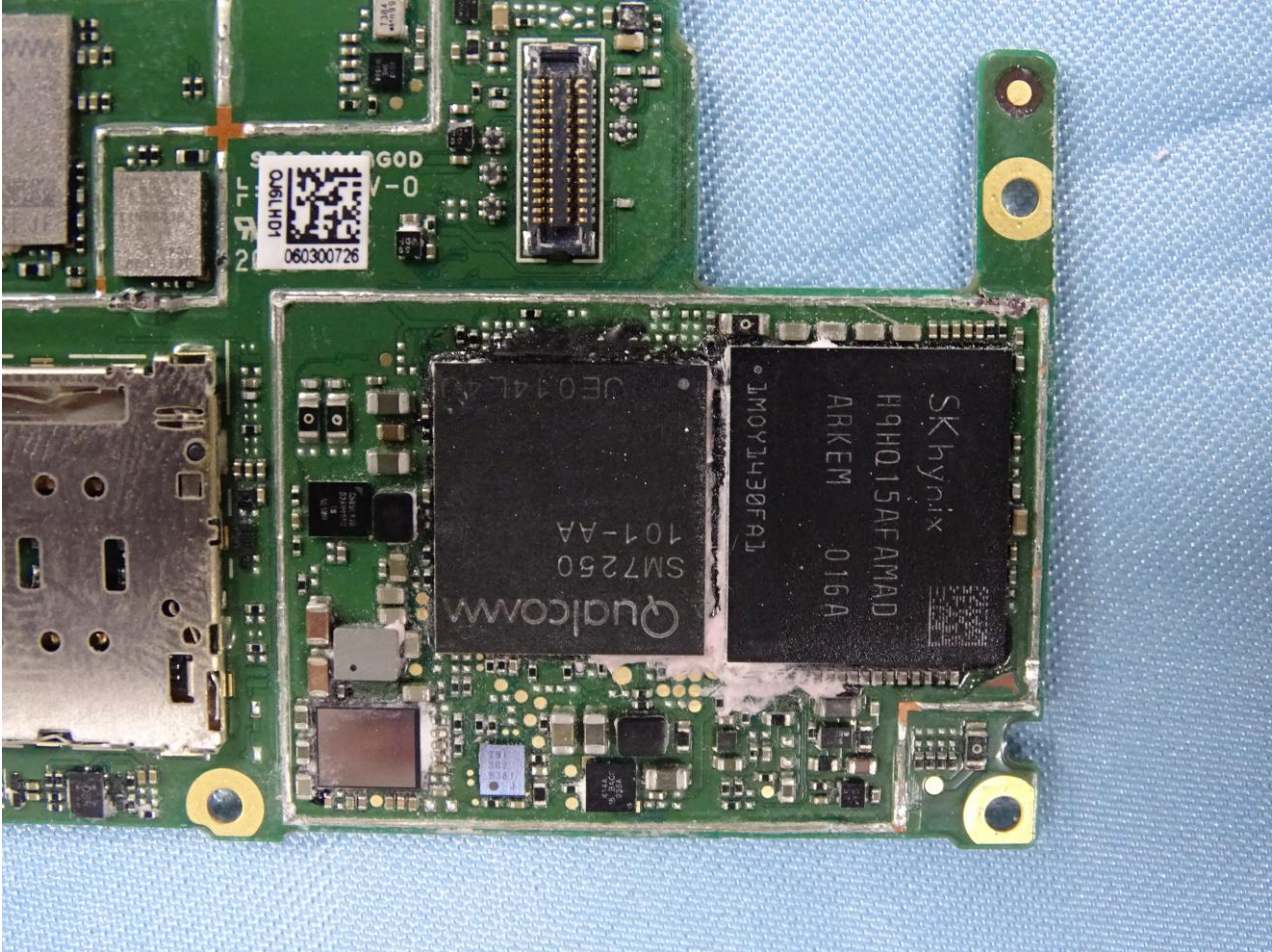

Brand Name: SHARP

Brand Name: SHARP

Brand Name: SHARP

Brand Name: SHARP

WWAN Antenna for Ant. 0

Brand Name: SHARP

WWAN Antenna for Ant. 1

Brand Name: SHARP

WWAN Antenna for Ant. 2

Brand Name: SHARP

WWAN Antenna for Ant. 3

Brand Name: SHARP

WWAN Antenna for Ant. 4

Brand Name: SHARP

WWAN and WLAN 5GHz (Chain 1) Antenna for Ant. 5

Brand Name: SHARP

WLAN 2.4GHz (Chain 0), WLAN 5GHz (Chain 0) and GPS L1 Antenna for Ant. 6

Brand Name: SHARP

WLAN 2.4GHz (Chain 1) and GPS L5 Antenna for Ant. 7

Brand Name: SHARP

NFC Antenna for Ant. 8

Brand Name: SHARP

Sample 2