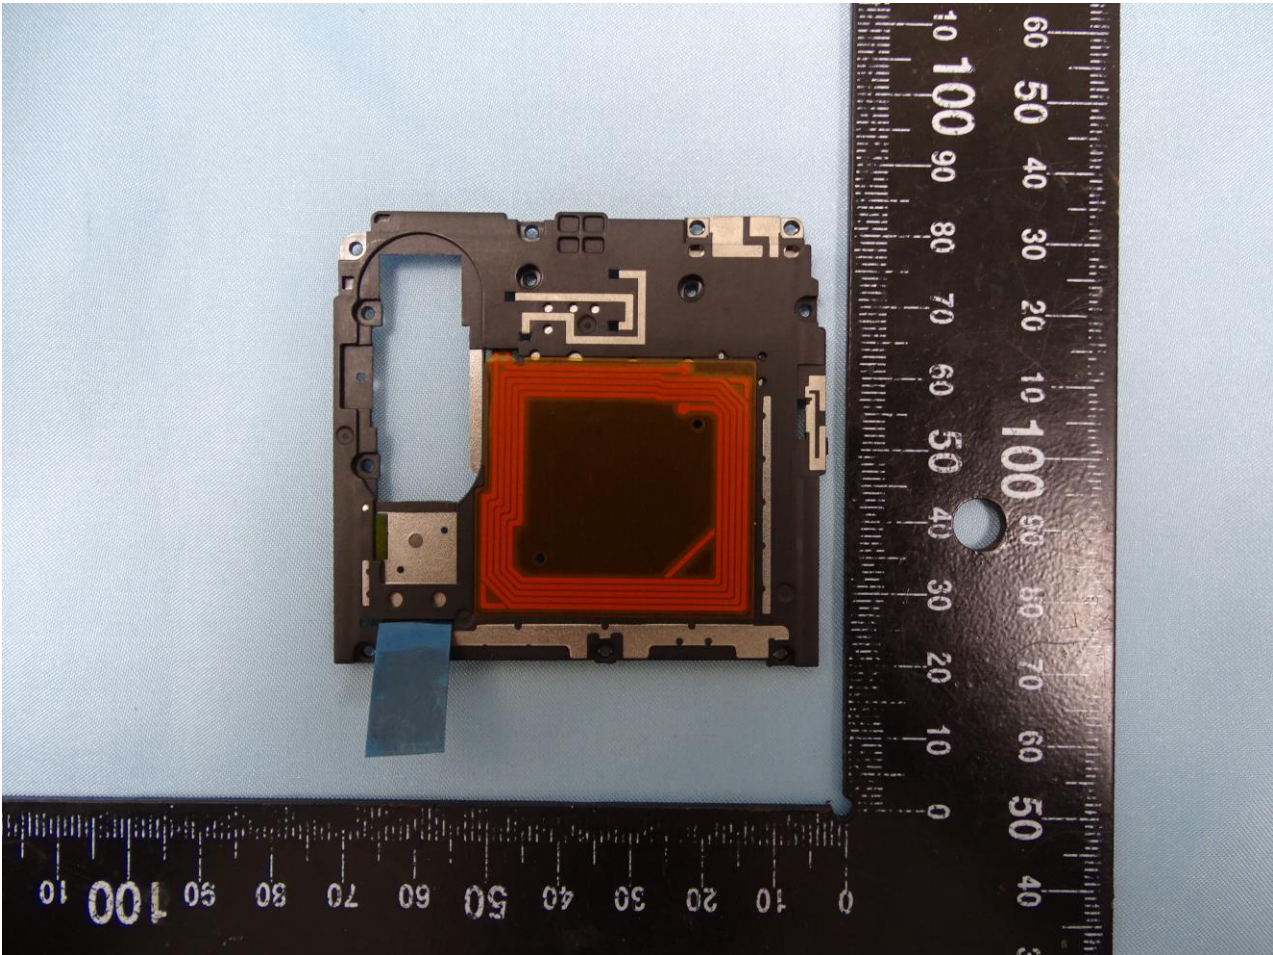

Brand Name: SHARP