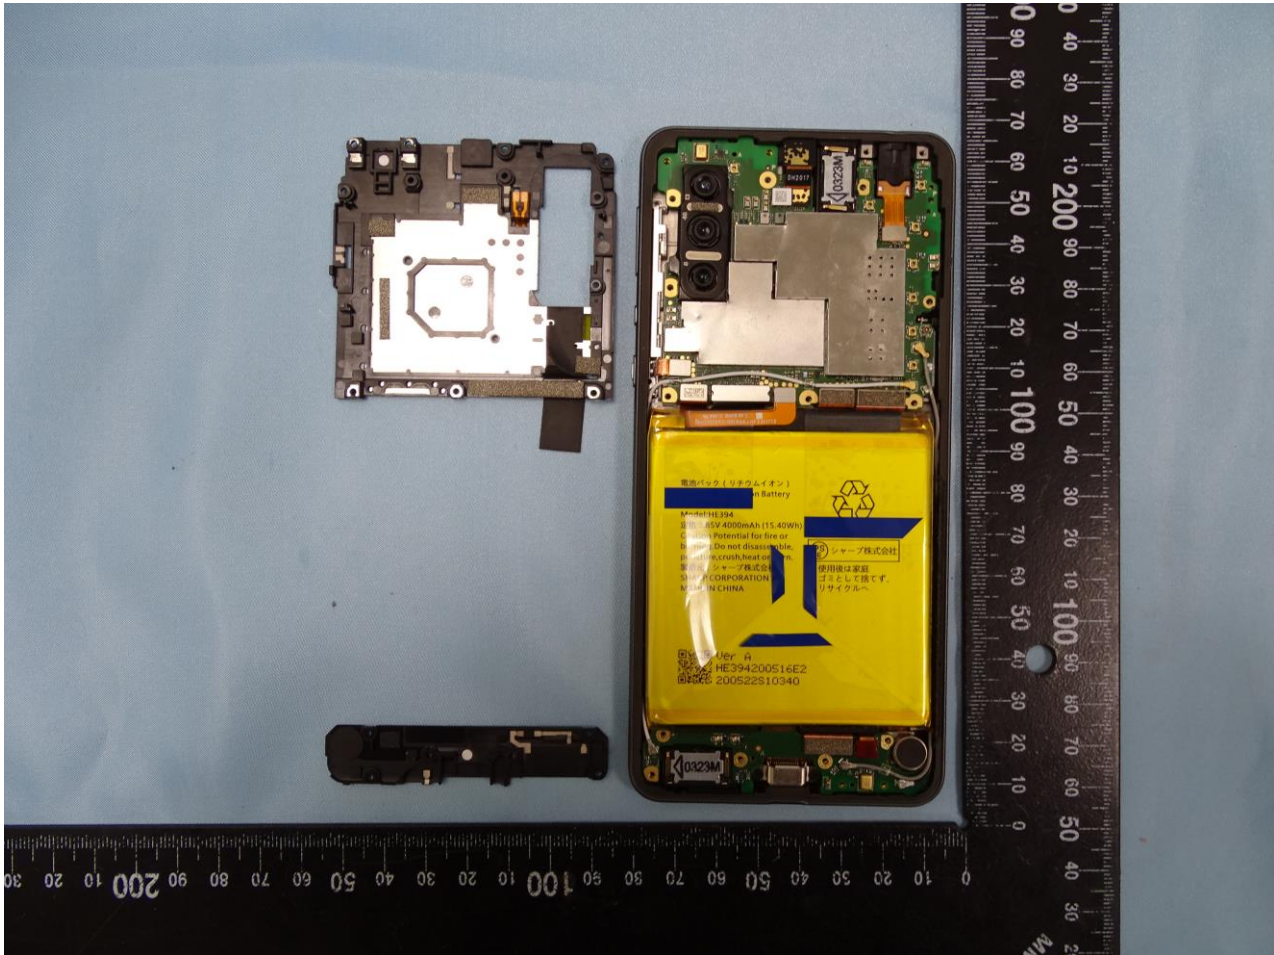

Brand Name: SHARP