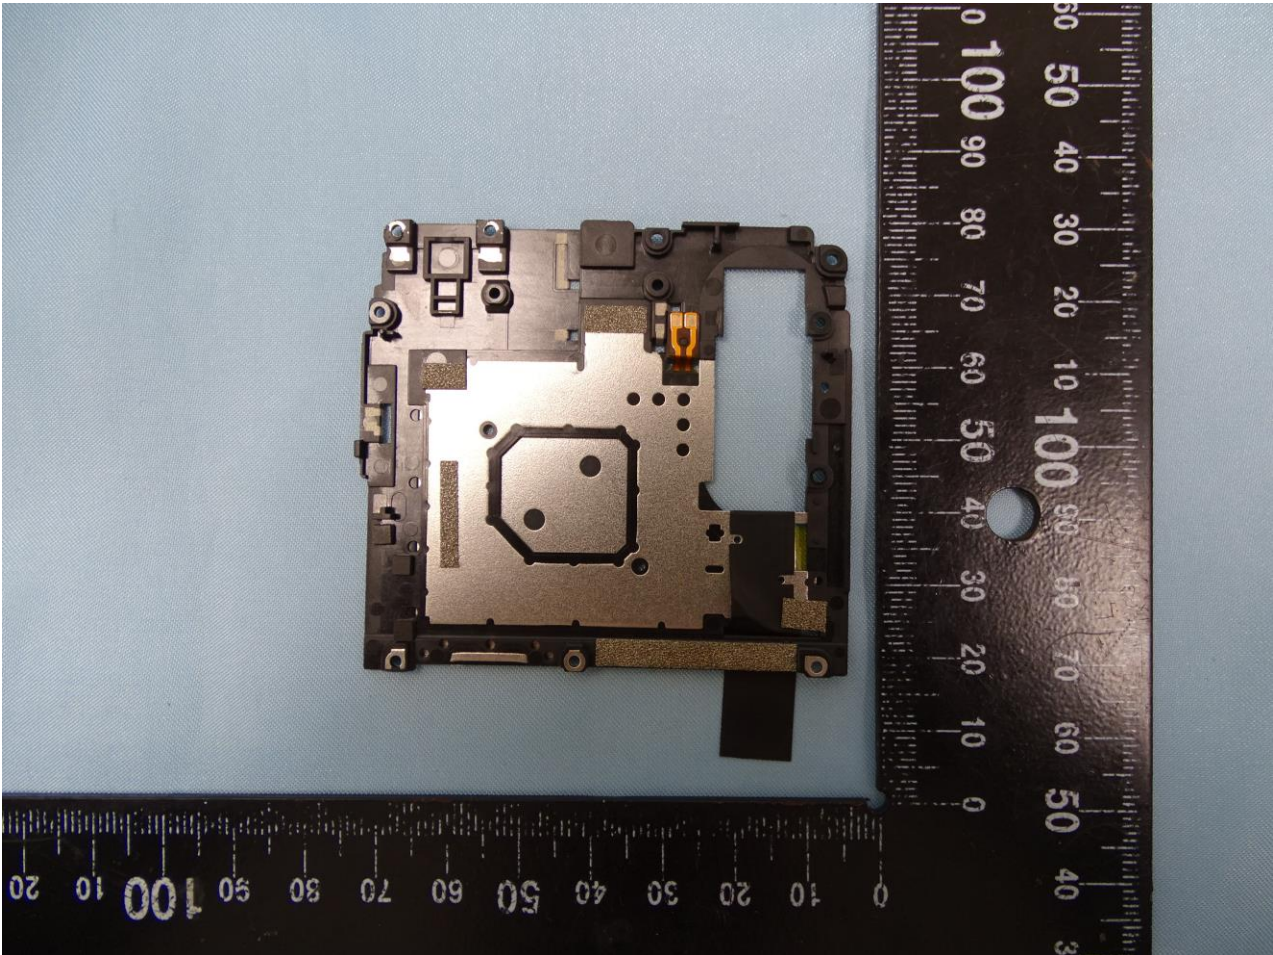

Brand Name: SHARP