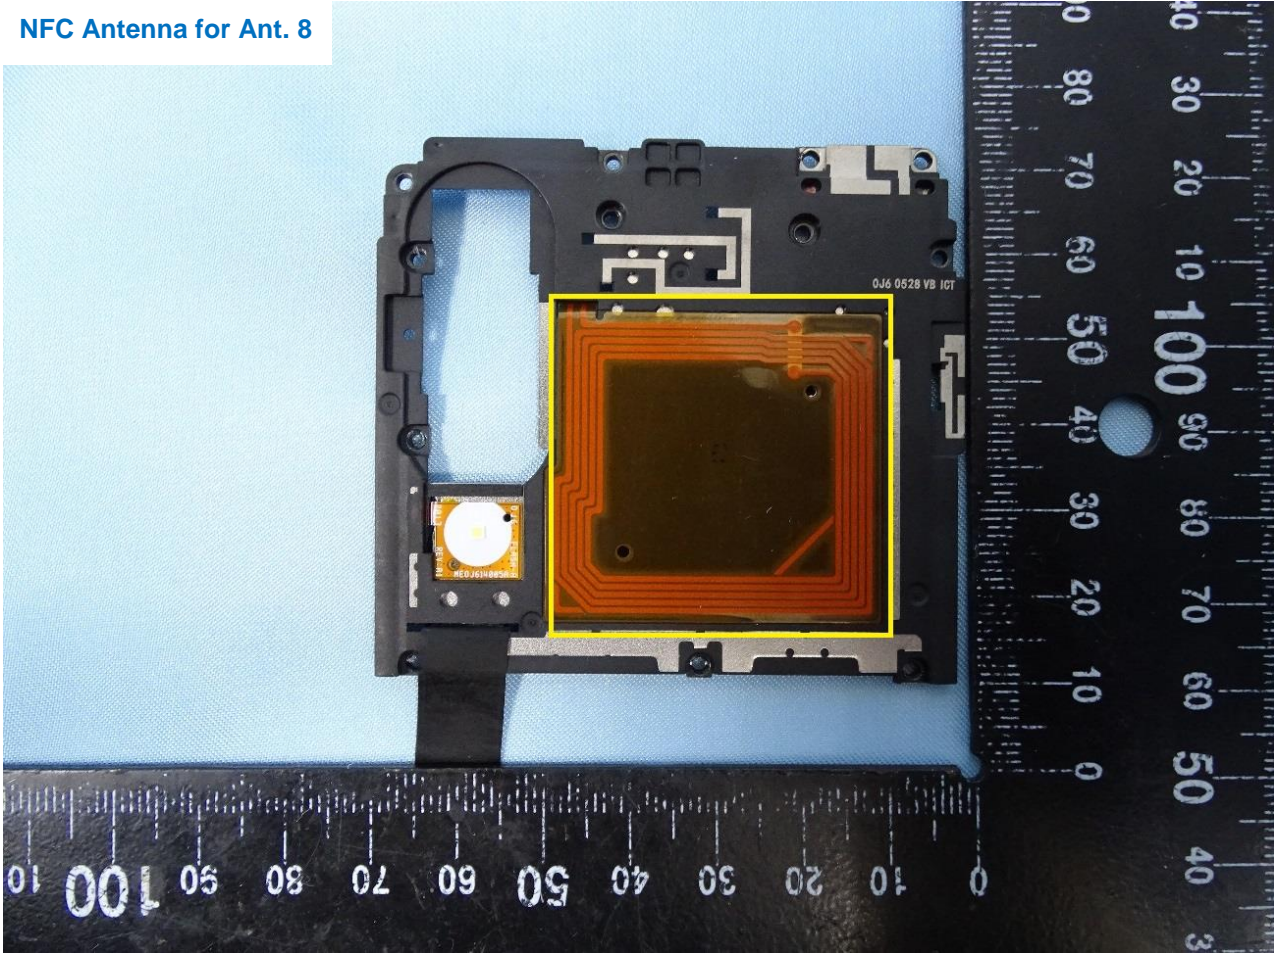

WLAN 2.4GHz (Chain 0), WLAN 5GHz (Chain 0) and GPS L1 Antenna for Ant. 6

Brand Name: SHARP

WLAN 2.4GHz (Chain 1) and GPS L5 Antenna for Ant. 7

Brand Name: SHARP

NFC Antenna for Ant. 8

Brand Name: SHARP

Sample 2