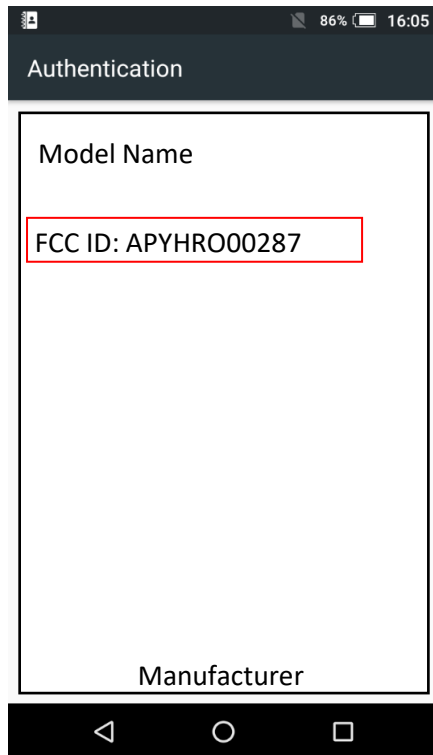

FCC ID Location

Oe-label (on the display)

OAcess to the information on the e-label

Users are able to access the information in no more than three steps in the device Settings menu.

- STEP1: Click on "About phone"
- STEP2: Click on "Authentication"

OInstruction of e-label on the user manual

- * Users are provided specific instructions on how to access the information.
FCC Notices (FCC ID Location)

FCC ID Location
The device is electronically labeled and the FCC ID can be displayed via the About phone & the Authentication under the Settings menu.