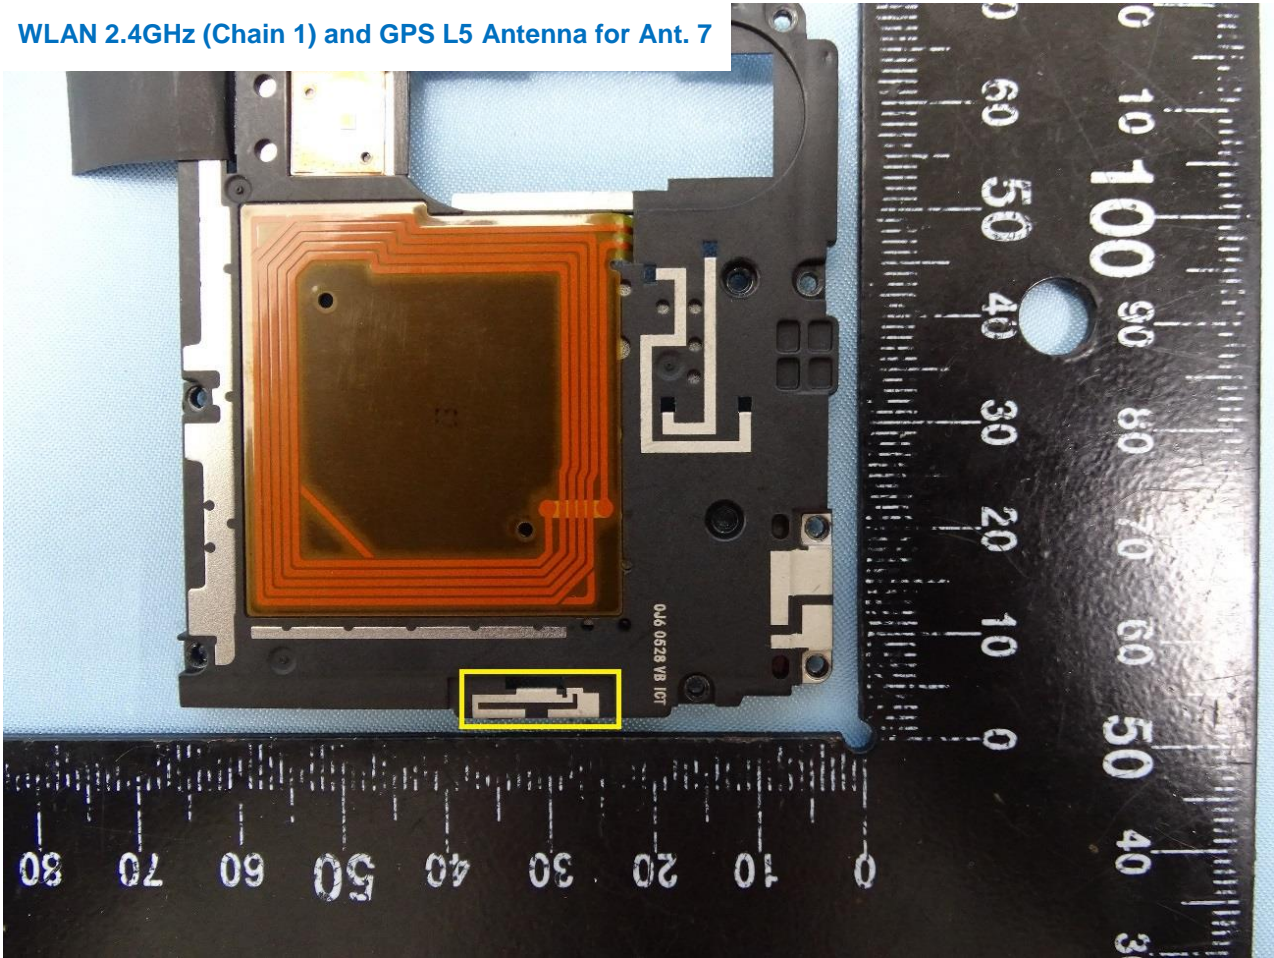

WWAN Antenna for Ant. 2

Brand Name: SHARP

WWAN Antenna for Ant. 3

Brand Name: SHARP

WWAN Antenna for Ant. 4

Brand Name: SHARP

WWAN and WLAN 5GHz (Chain 1) Antenna for Ant. 5

Brand Name: SHARP

WLAN 2.4GHz (Chain 0), WLAN 5GHz (Chain 0) and GPS L1 Antenna for Ant. 6

Brand Name: SHARP

WLAN 2.4GHz (Chain 1) and GPS L5 Antenna for Ant. 7

Brand Name: SHARP

NFC Antenna for Ant. 8

—THE END—