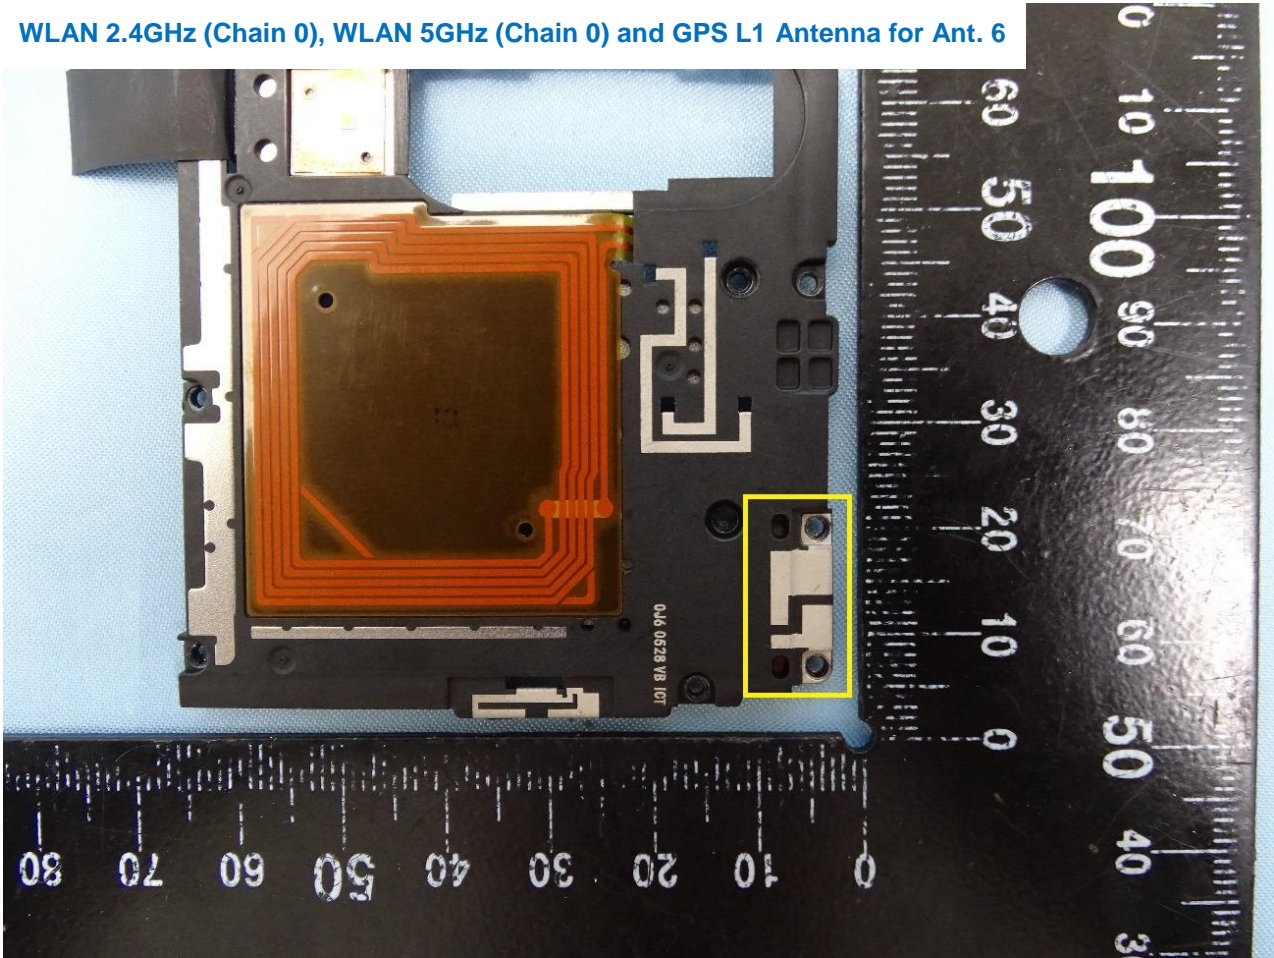

WWAN Antenna for Ant. 2

Brand Name: SHARP

WWAN Antenna for Ant. 3

Brand Name: SHARP

WWAN Antenna for Ant. 4

Brand Name: SHARP

WWAN and WLAN 5GHz (Chain 1) Antenna for Ant. 5

Brand Name: SHARP

WLAN 2.4GHz (Chain 0), WLAN 5GHz (Chain 0) and GPS L1 Antenna for Ant. 6

Brand Name: SHARP

WLAN 2.4GHz (Chain 1) and GPS L5 Antenna for Ant. 7

Brand Name: SHARP

NFC Antenna for Ant. 8

—THE END—