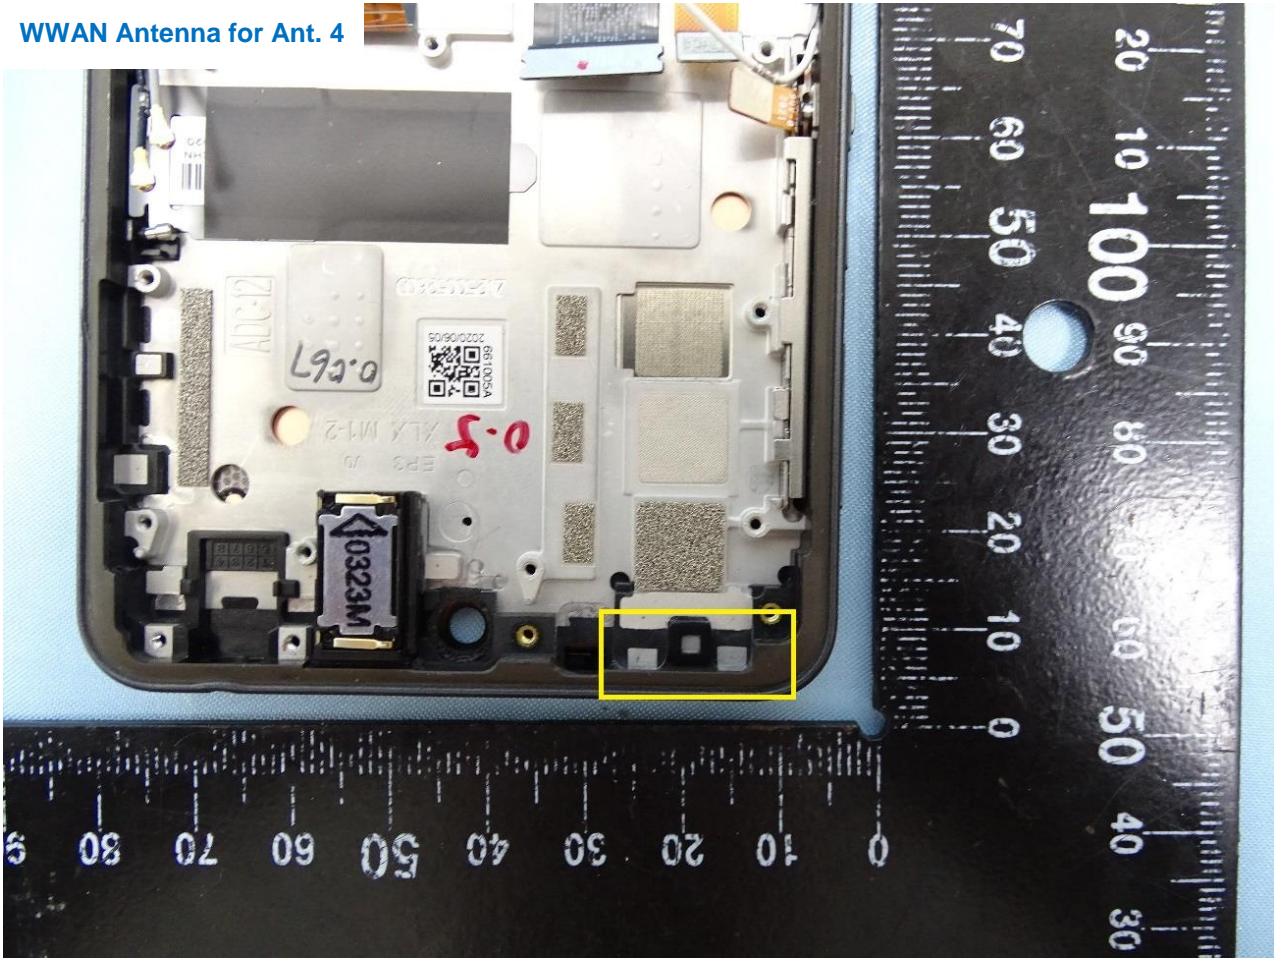

WWAN Antenna for Ant. 2

Brand Name: SHARP

WWAN Antenna for Ant. 3

Brand Name: SHARP

WWAN Antenna for Ant. 4

Brand Name: SHARP

WWAN and WLAN 5GHz (Chain 1) Antenna for Ant. 5

Brand Name: SHARP

WLAN 2.4GHz (Chain 0), WLAN 5GHz (Chain 0) and GPS L1 Antenna for Ant. 6

Brand Name: SHARP

WLAN 2.4GHz (Chain 1) and GPS L5 Antenna for Ant. 7

Brand Name: SHARP

NFC Antenna for Ant. 8

—THE END—