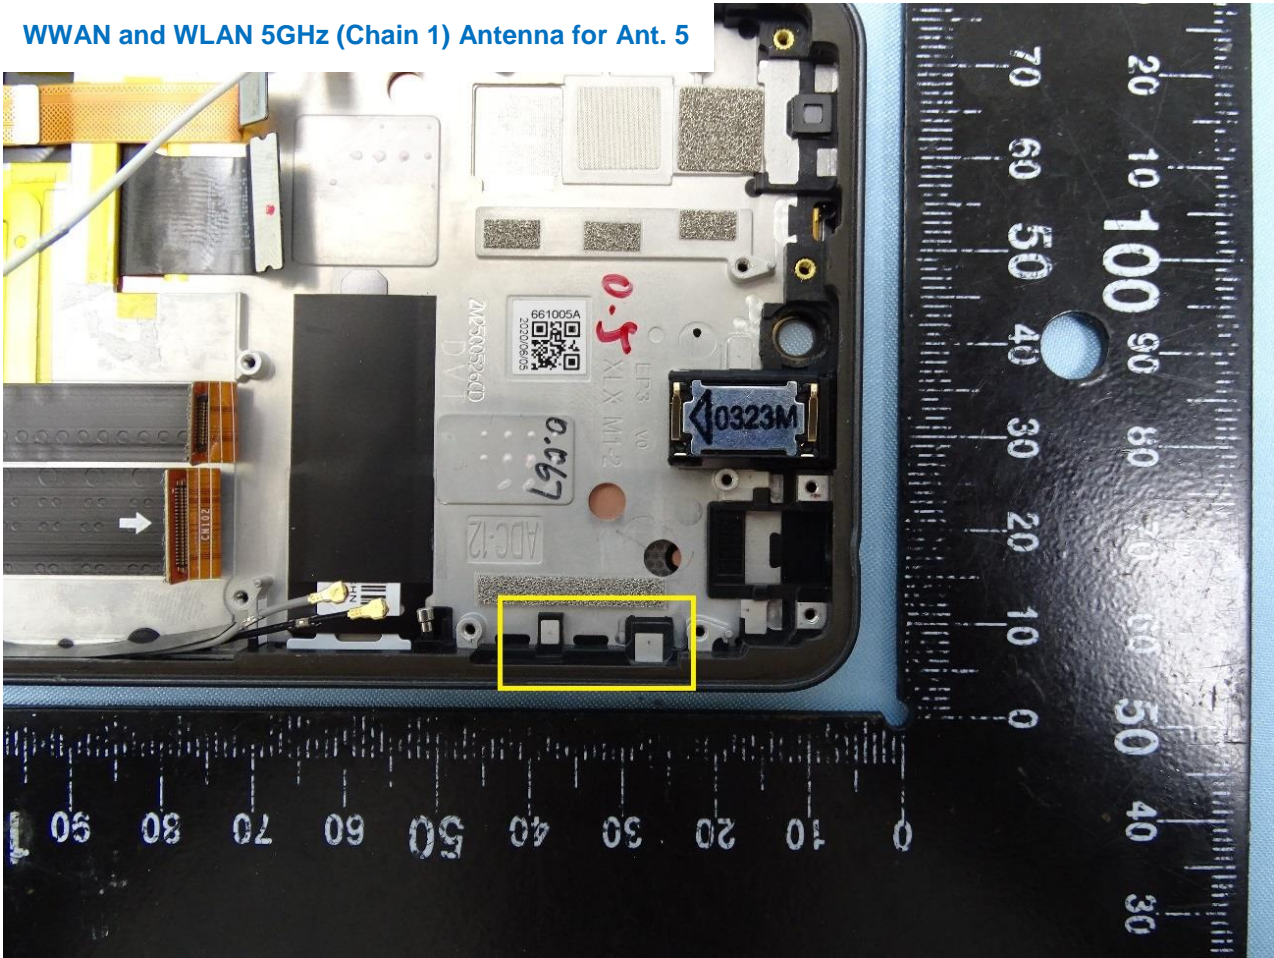

WWAN Antenna for Ant. 2

Brand Name: SHARP

WWAN Antenna for Ant. 3

Brand Name: SHARP

WWAN Antenna for Ant. 4

Brand Name: SHARP

WWAN and WLAN 5GHz (Chain 1) Antenna for Ant. 5

Brand Name: SHARP

WLAN 2.4GHz (Chain 0), WLAN 5GHz (Chain 0) and GPS L1 Antenna for Ant. 6

Brand Name: SHARP

WLAN 2.4GHz (Chain 1) and GPS L5 Antenna for Ant. 7

Brand Name: SHARP

NFC Antenna for Ant. 8

—THE END—