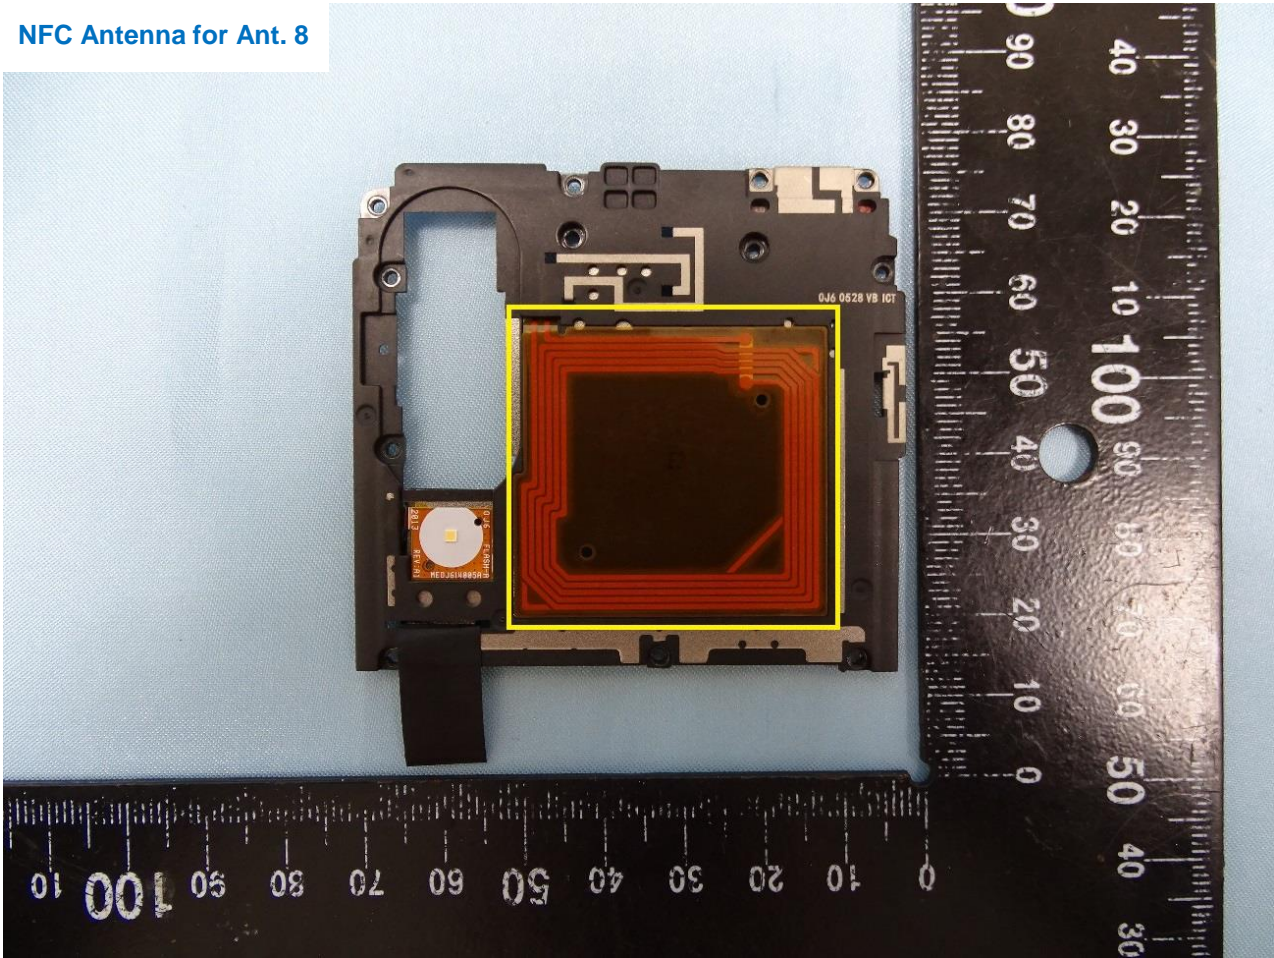

WLAN 2.4GHz (Chain 0), WLAN 5GHz (Chain 0) and GPS L1 Antenna for Ant. 6

Brand Name: SHARP

WLAN 2.4GHz (Chain 1) and GPS L5 Antenna for Ant. 7

Brand Name: SHARP

NFC Antenna for Ant. 8

—THE END—