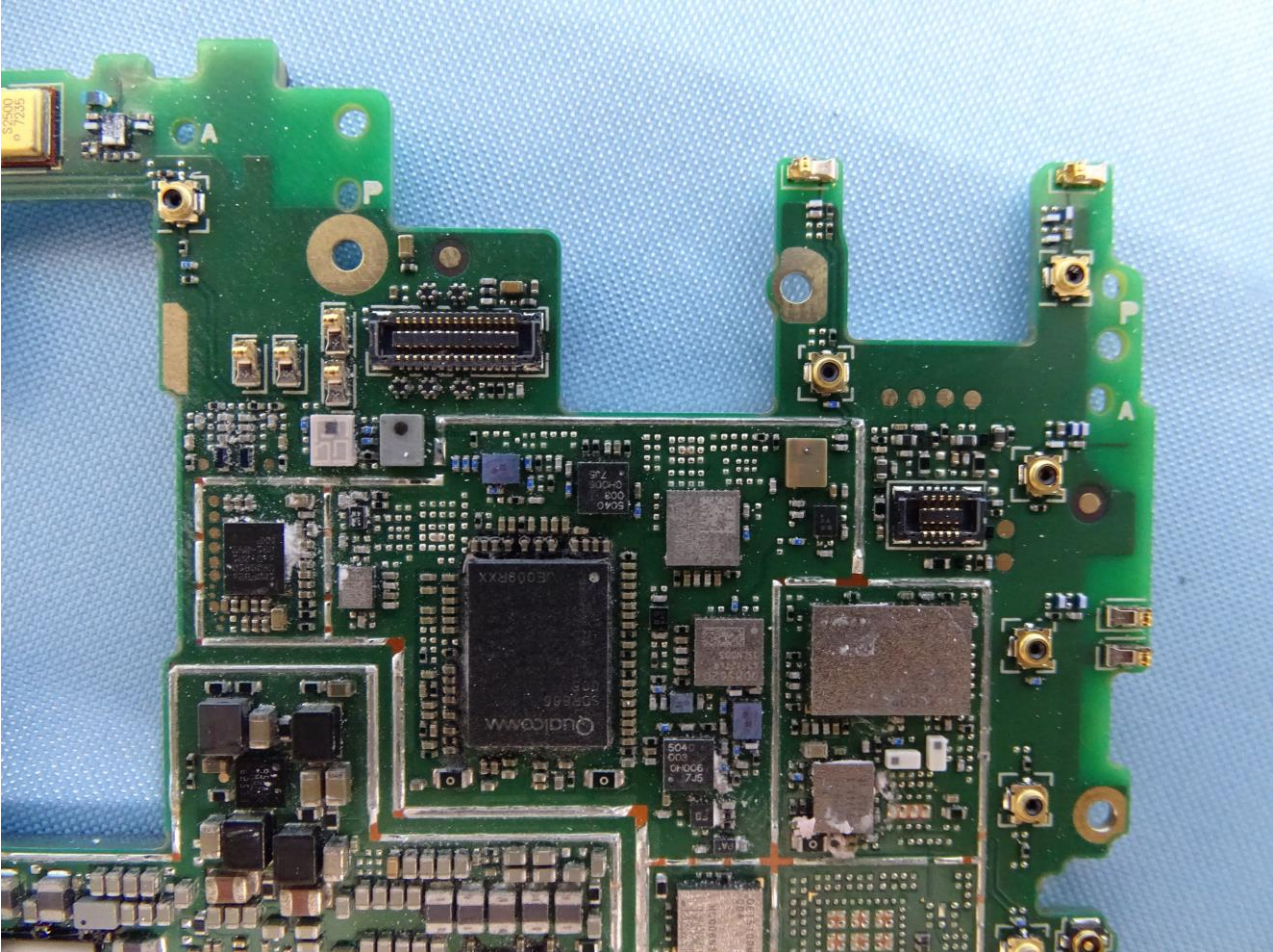

Brand Name: SHARP