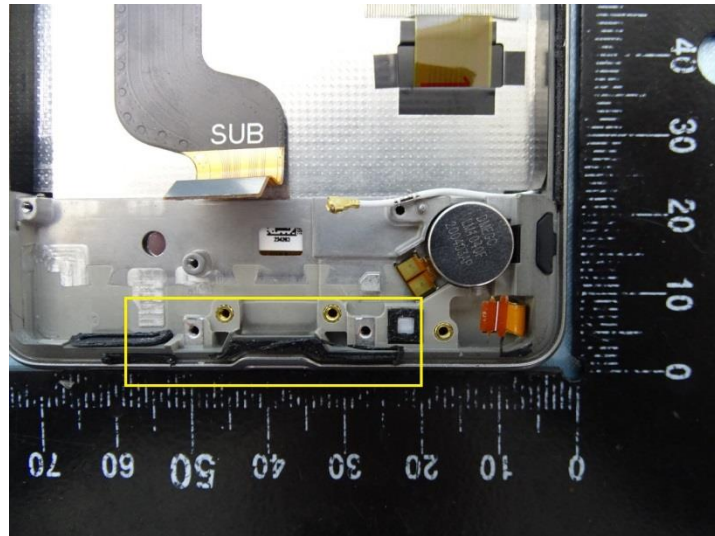

Brand Name: SHARP