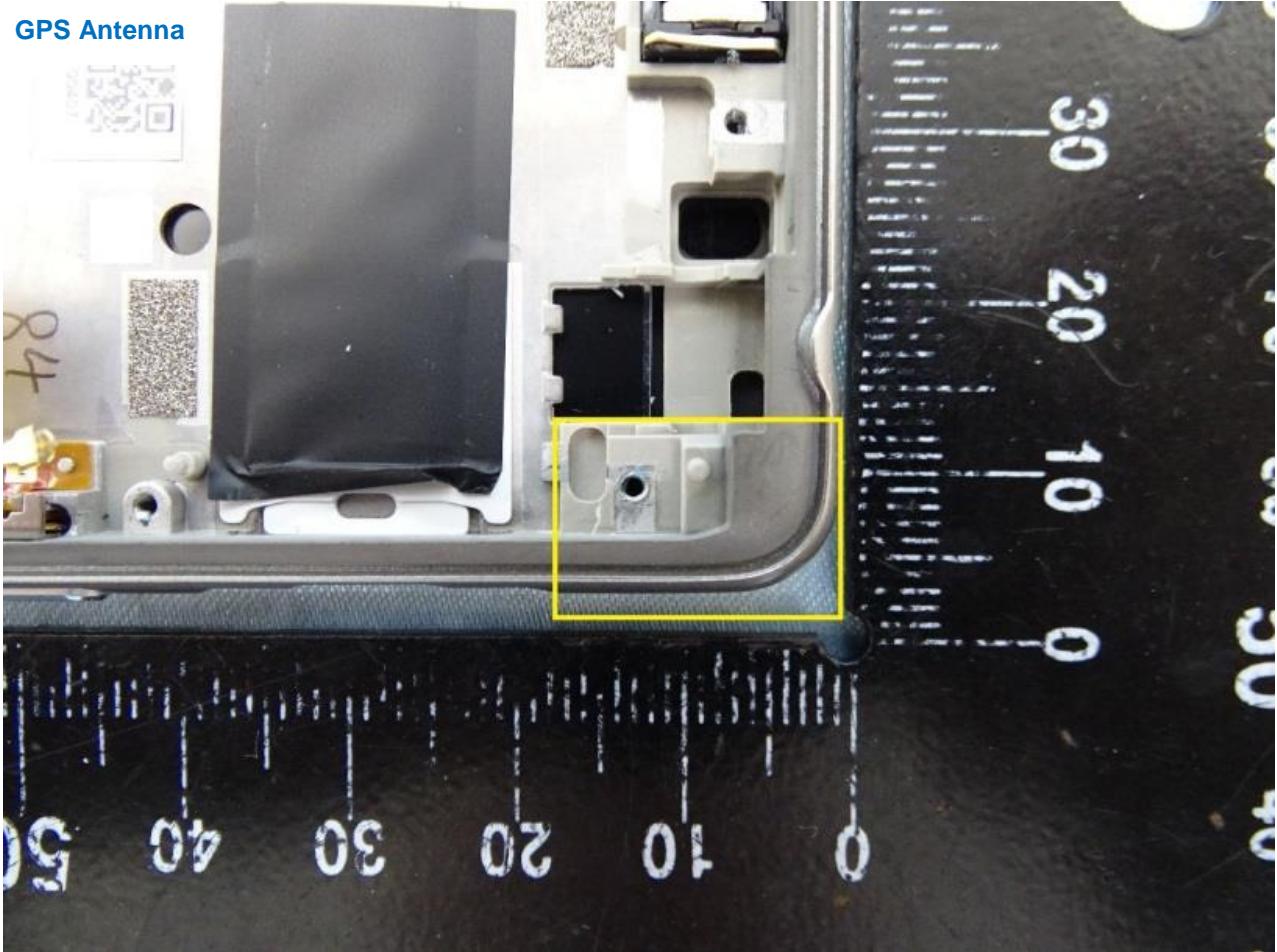

WWAN Diversity Antenna

Brand Name: SHARP

Bluetooth and WLAN Antenna

Brand Name: SHARP

GPS Antenna

————THE END————