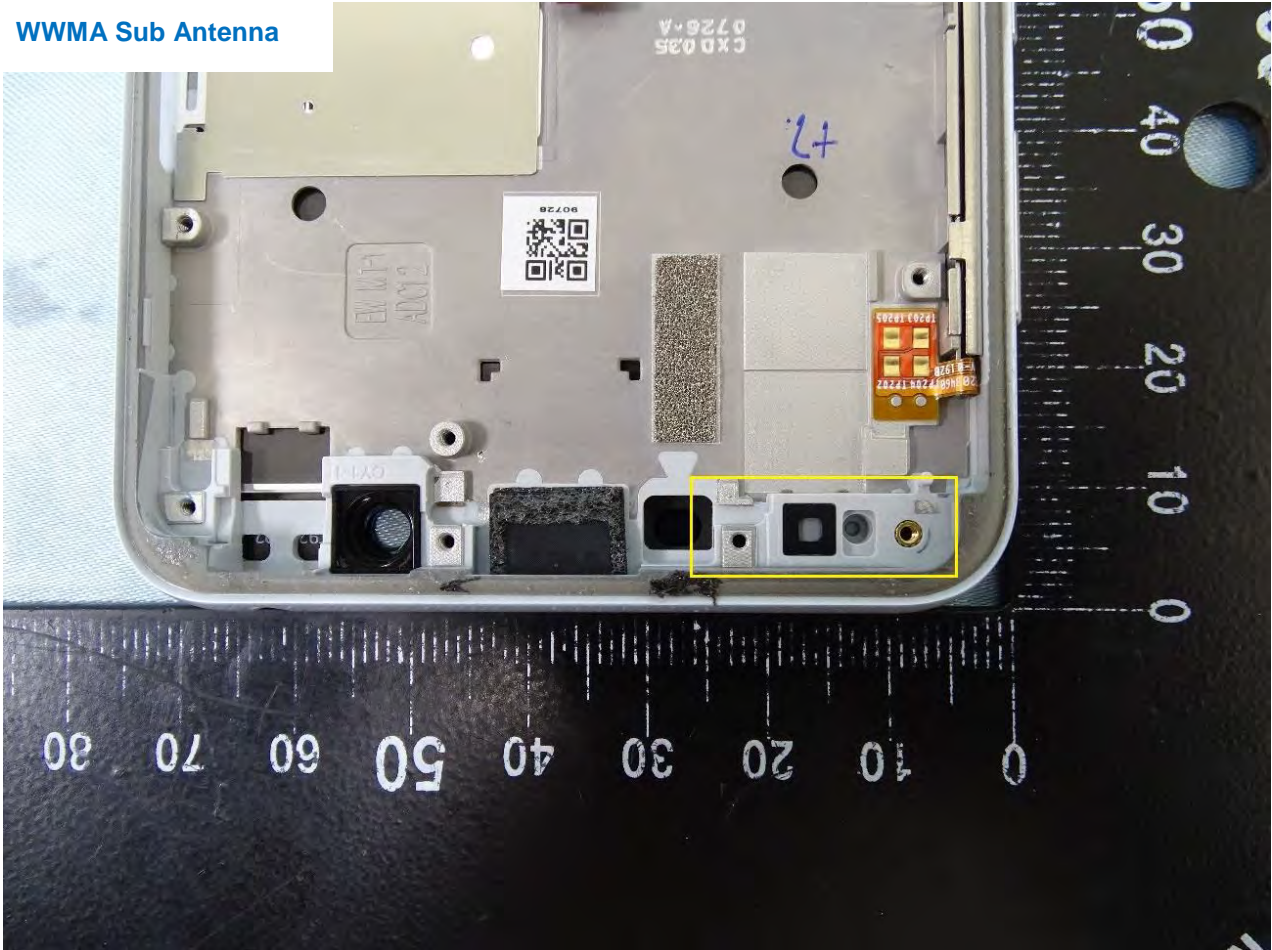

WWMA Main Antenna

Brand Name: SHARP

WWMA Sub Antenna

Brand Name: SHARP

Bluetooth and WLAN Antenna

Brand Name: SHARP

Brand Name: SHARP

GPS Antenna