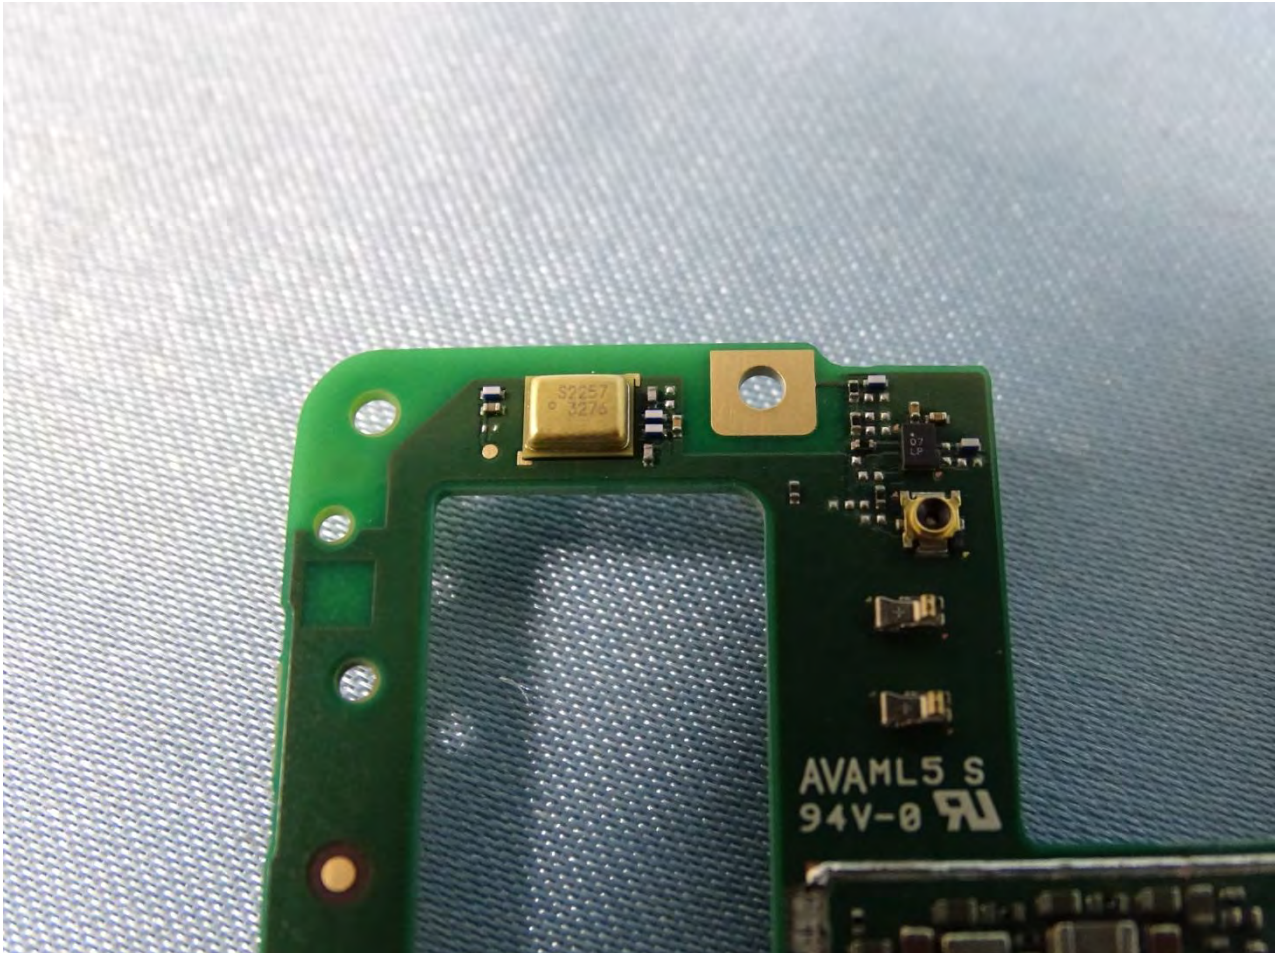

Brand Name: SHARP