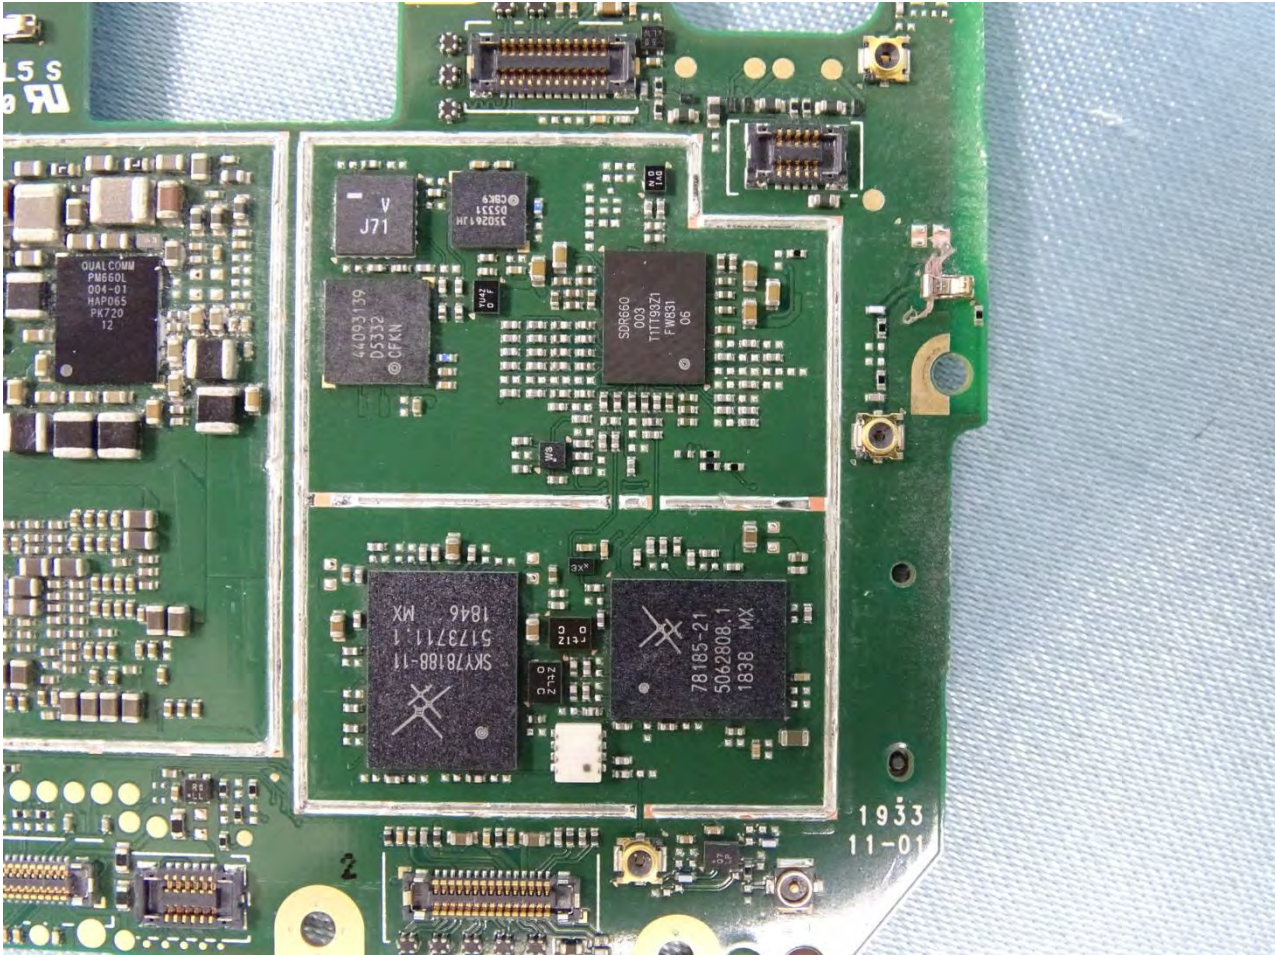

Brand Name: SHARP