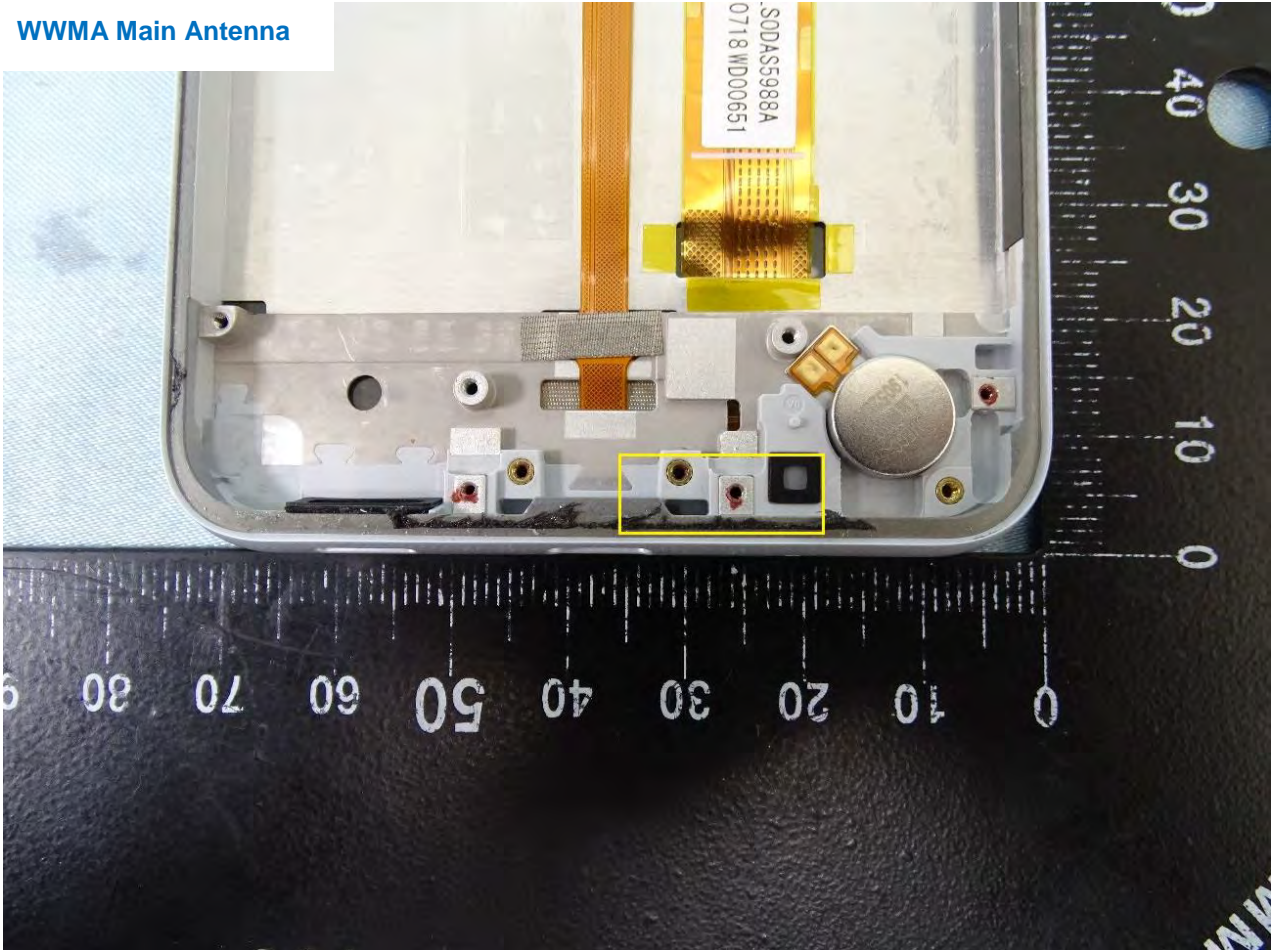

WWMA Main Antenna

Brand Name: SHARP

WWMA Sub Antenna

Brand Name: SHARP

Bluetooth and WLAN Antenna

Brand Name: SHARP

Brand Name: SHARP

GPS Antenna