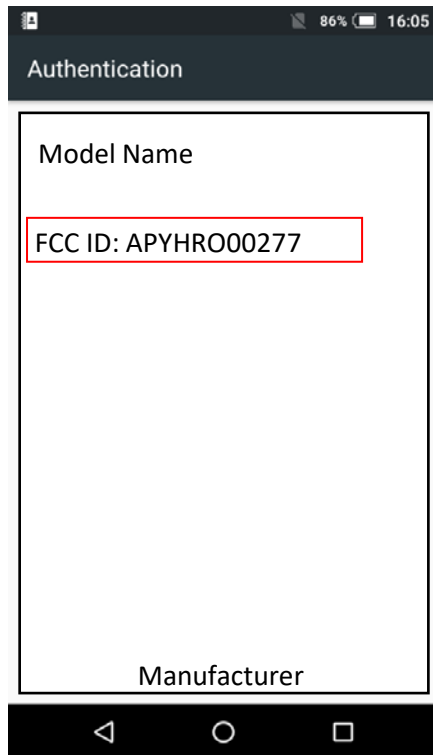

Oe-label (on the display)

OAcess to the information on the e-label

Users are able to access the information in no more than three steps in the device Settings menu.

- STEP1: Click on "System"
- STEP2: Click on "Advanced"
- STEP3: Click on "Authentication"

OInstruction of e-label on the user manual

* Users are provided specific instructions on how to access the information.
FCC Notices (FCC ID Location)

FCC ID Location
The device is electronically labeled and the FCC ID can be displayed via the System, the Advanced & the Authentication under the Settings menu.