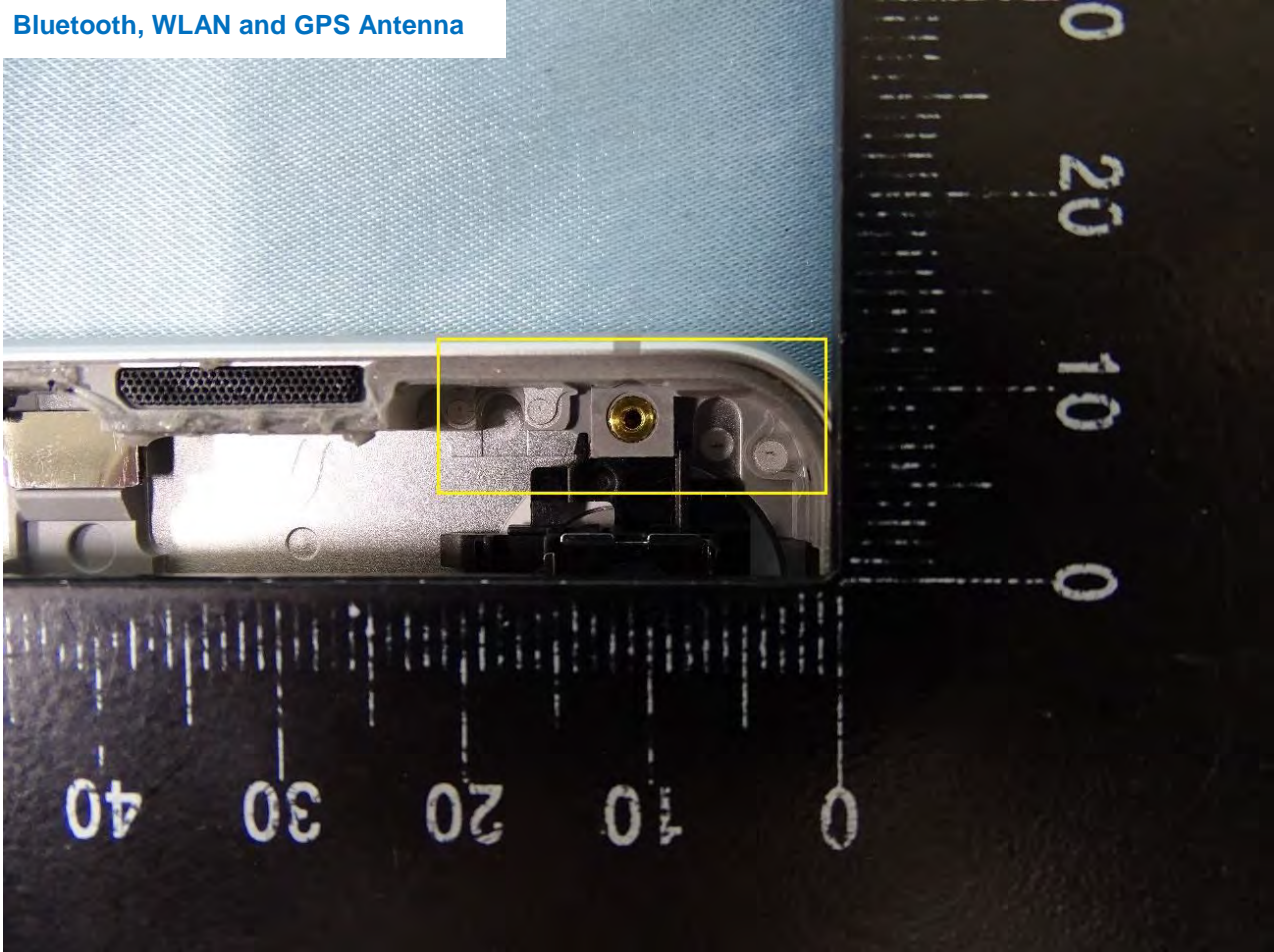

Brand Name: SHARP

WWAN Sub Antenna

Brand Name: SHARP

Brand Name: SHARP

Bluetooth, WLAN and GPS Antenna

—THE END—