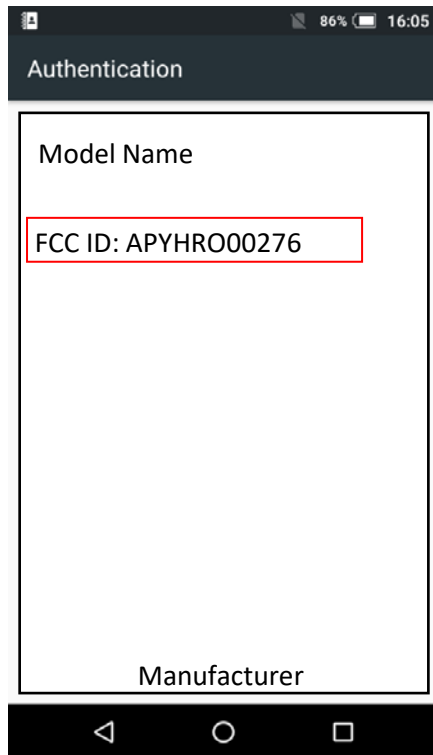

Oe-label (on the display)

OAcess to the information on the e-label

Users are able to access the information in no more than three steps in the device Settings menu.

- STEP1: Click on "System"
- STEP2: Click on "Advanced"
- STEP3: Click on "Authentication"

OInstruction of e-label on the user manual

* Users are provided specific instructions on how to access the information.
FCC Notices (FCC ID Location)

FCC ID Location
The device is electronically labeled and the FCC ID can be displayed via the System, the Advanced & the Authentication under the Settings menu.